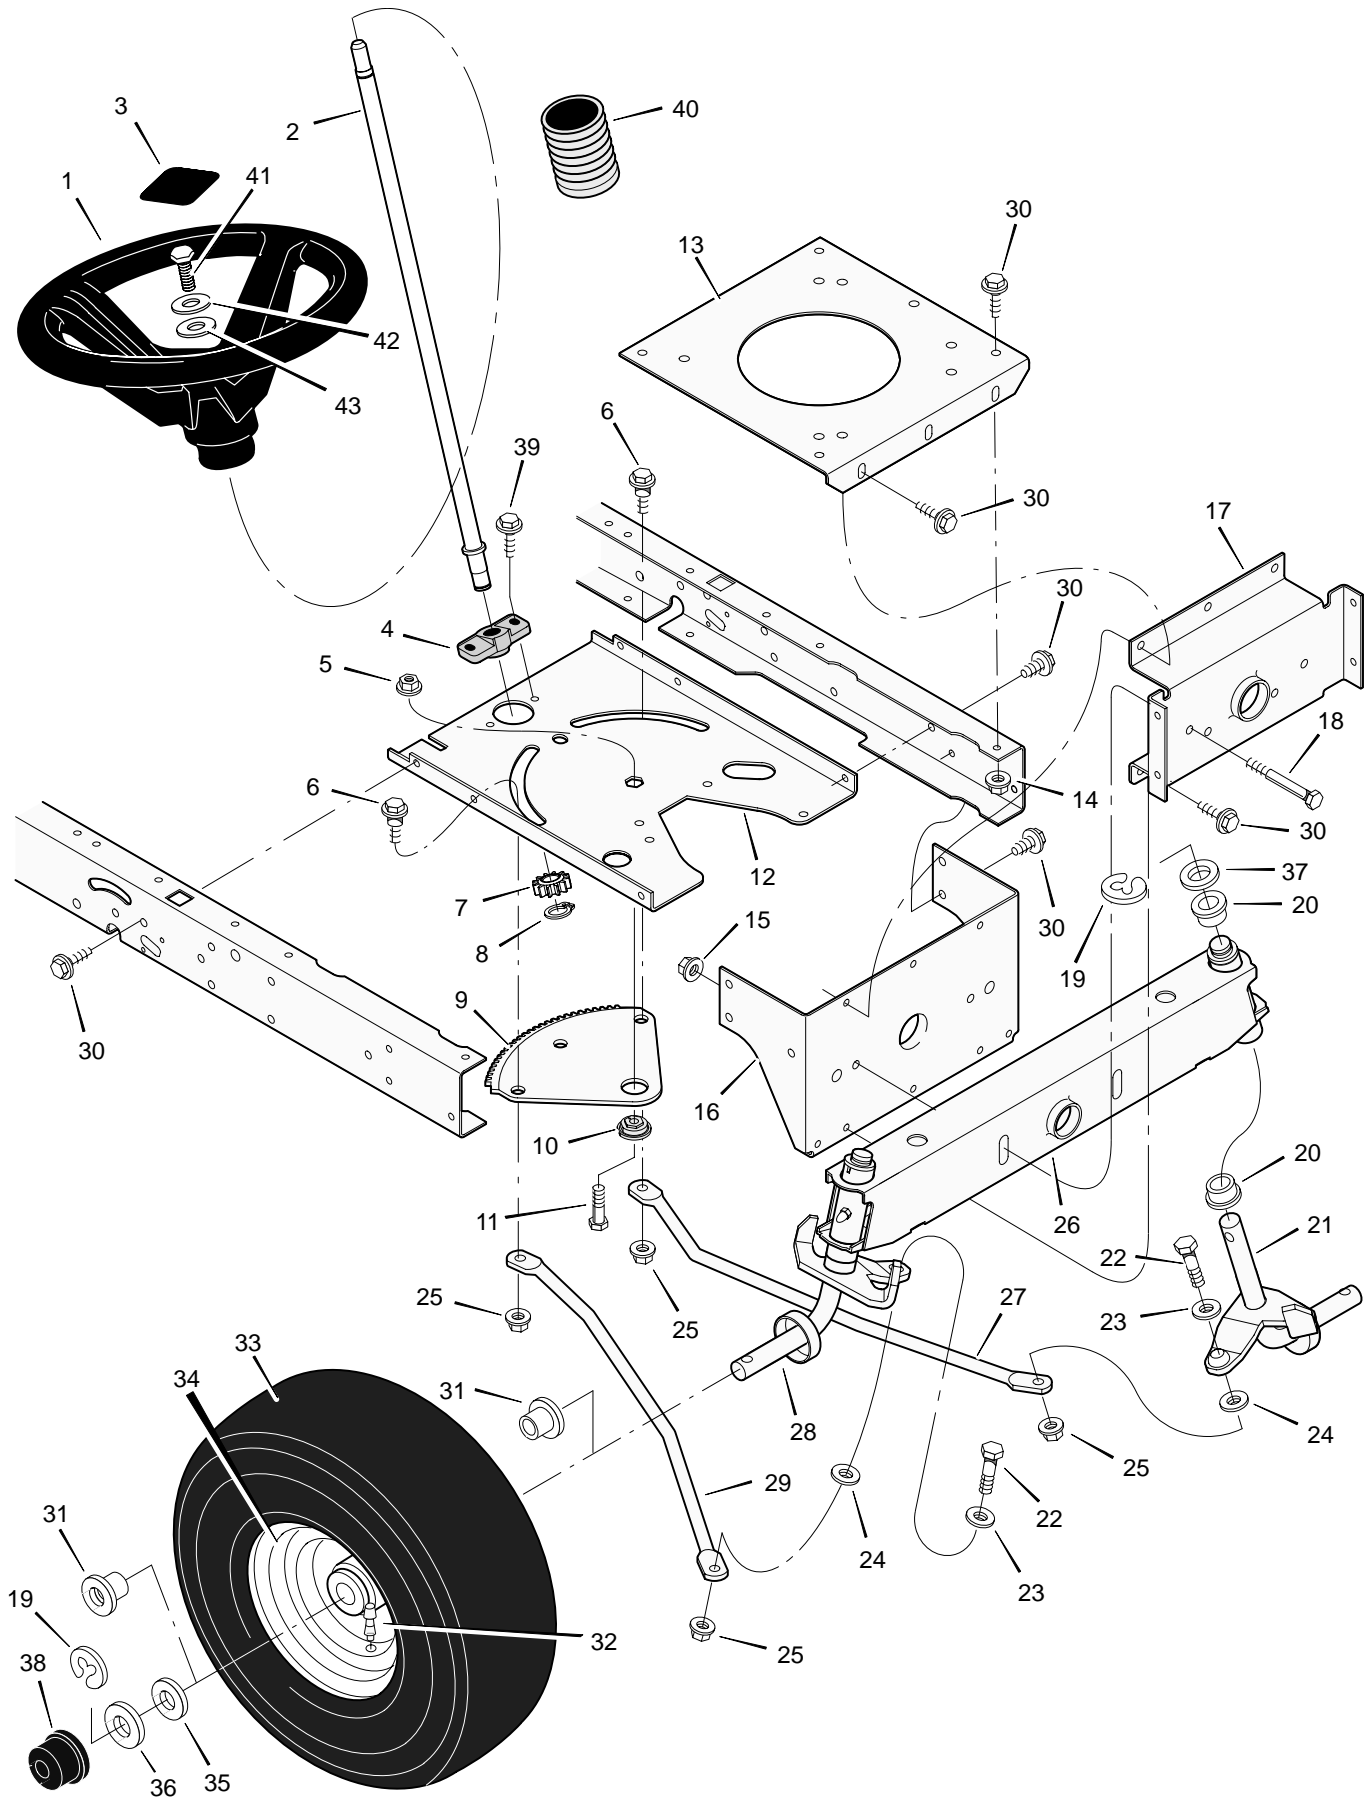

MODEL 31201x98A

REPAIR PARTS STEERING

MODEL 31201x98A

REPAIR PARTS STEERING

Key No.	Description	Part No.	Key No.	Description	Part No.
1	Wheel, Steering	95336	23	Washer	17x104
2	Post, Steering	94520	24	Washer	17x53 Z
3	Insert, Steering Wheel	95338	25	Nut, Flange	15x84
4	Bearing	94124	26	Axle Assembly	690210E700
5	Nut, Flange	15x113	27	Drag Link, Left	95329E700
6	Bolt, Shoulder	9x57	28	Spindle Assembly, Right	95182E700
7	Gear, Pinion	94122E700	29	Drag Link, Right	95328E700
8	Ring, Snap	11x25	30	Screw	26x249
9	Gear, Sector	94121E700	31	Bearing, Wheel	91334
10	Bearing	94123	32	Stem, Valve	24373
11	Bolt	1x84	33	Tire *	90594
12	Plate, Steering	690167E700	—	Tube	407046
13	Plate, Engine	94006E700	34	Wheel and Tire Assembly	690377-601
14	Nut, Flange	15x88	35	Washer	17x195
15	Nut, Flange	15x118	36	Washer	17x113
16	Bracket, Hanger	94013E700	37	Washer	17x83
17	Axle, Hanger	94007E700	38	Hub Cap	94618
18	Bolt	1x146	39	Screw	26x267
19	E-ring	11x3	40	Bellows	92059
20	Bearing	690150	41	Bolt	1x158
21	Spindle Assembly, Left	95183E700	42	Lockwasher	18x32
22	Bolt	1x111	43	Washer	17x146 Z

* When you order a tire, make sure to give the brand name of the tire so that the tread pattern on the tire will match.