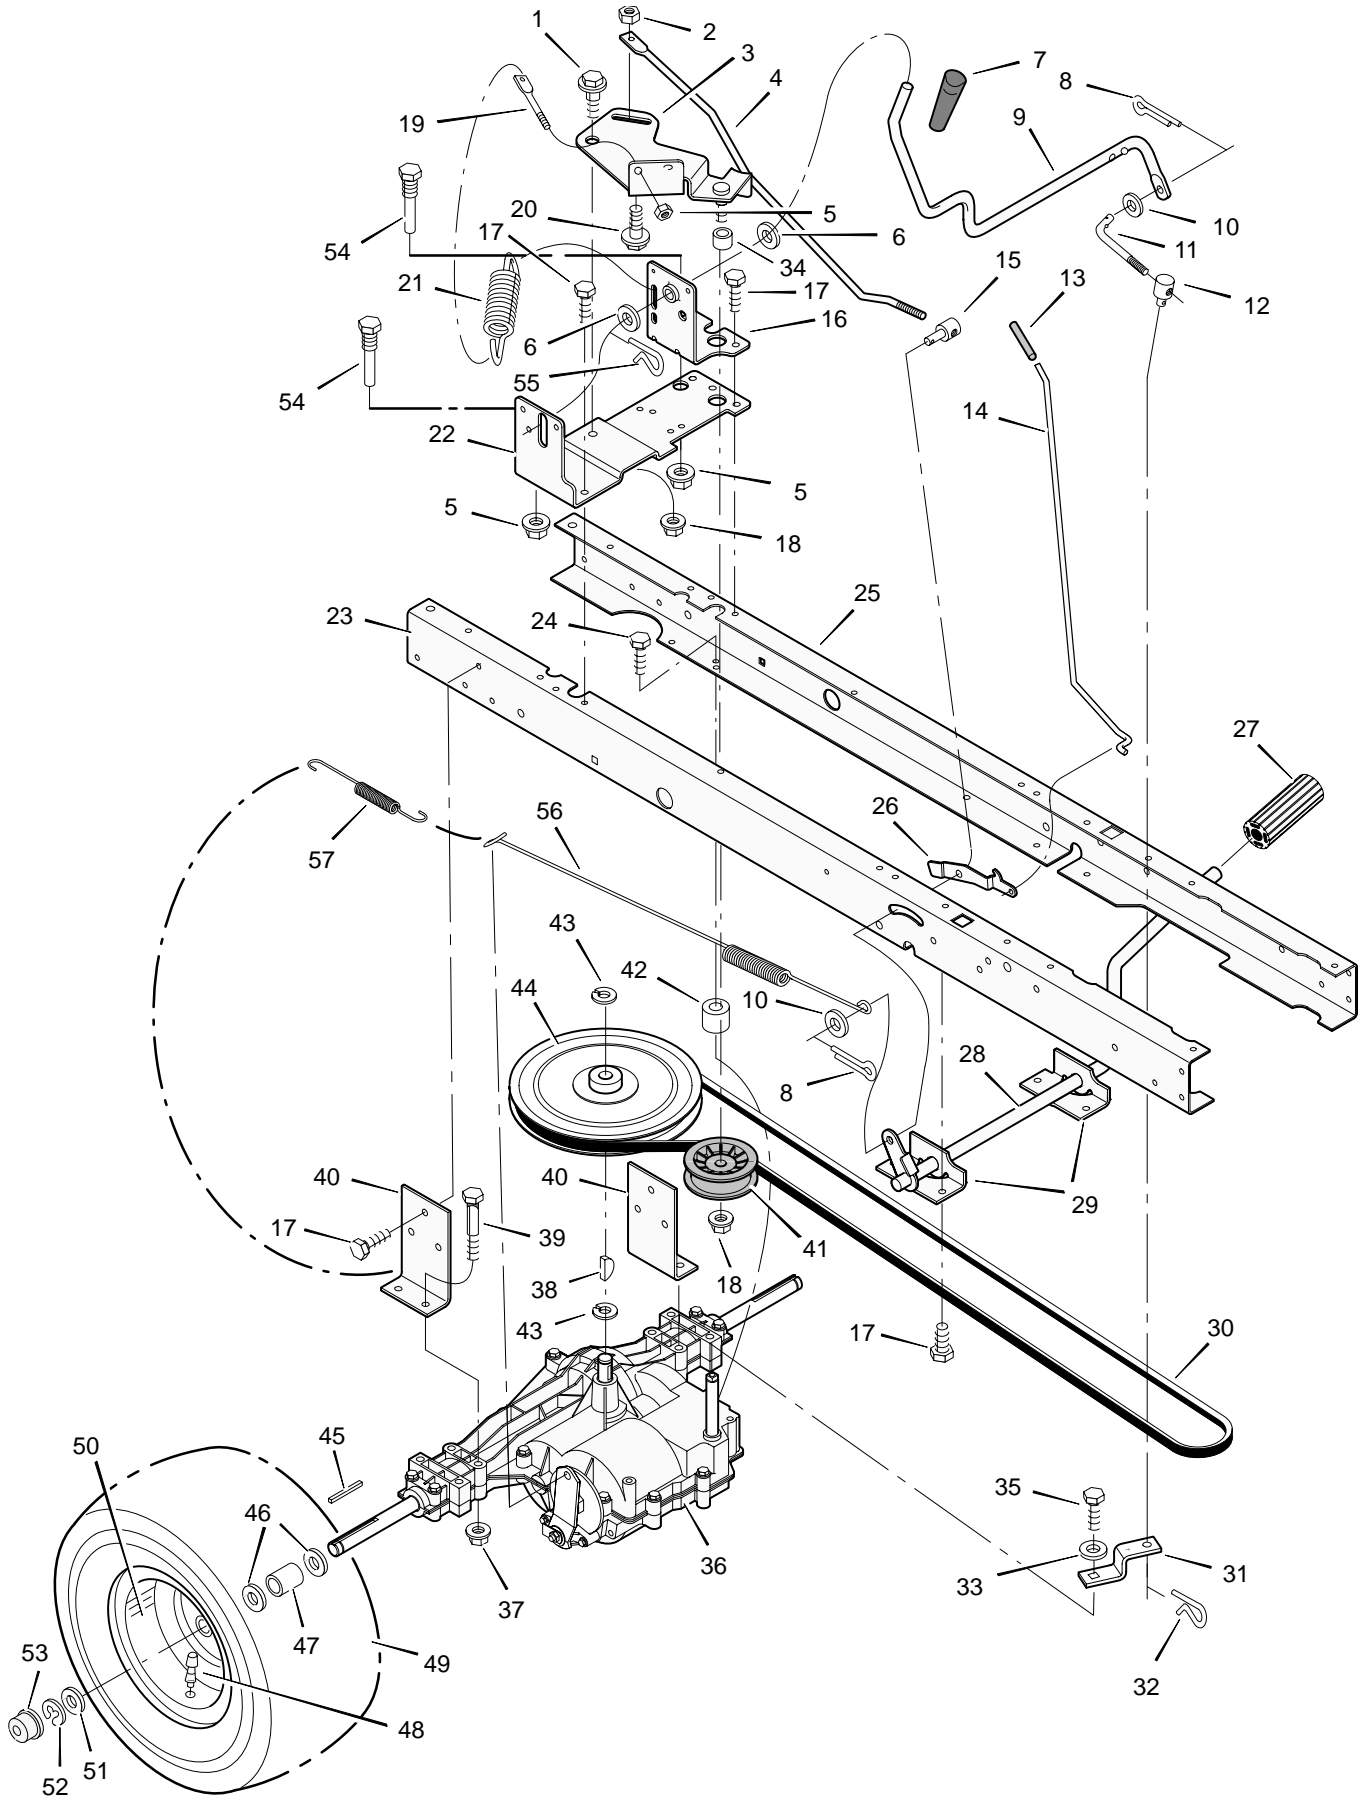

MODEL 31201x98A

REPAIR PARTS MOTION DRIVE

MODEL 31201x98A

REPAIR PARTS MOTION DRIVE

Key No.	Description	Part No.	Key No.	Description	Part No.
1	Bolt, Shoulder	9x39	30	Belt, Motion Drive	37x87
2	Nut, Hex	15x89	31	Yoke, Shift	94031Z
3	Arm, Idler	690273	32	Pin, Hair	31x6
4	Rod, Clutch	94041 Z	33	Washer	17x148
5	Nut	15x79	34	Spacer	690369
6	Washer	17x102	35	Bolt	6x105
7	Grip	92697	36	Transaxle	—
8	Pin, Cotter	30x20	37	Nut	15x88
9	Lever, Shift	94043 Z	38	Key, Woodruff	20697
10	Washer	17x47 Z	39	Bolt	1x155
11	Link, Shift	94044 Z	40	Bracket, Transaxle	94008E700
12	Nut, Adjuster	21920	41	Pulley	690409
13	Grip	91079	42	Spacer	94132
14	Rod, Parking Brake	95005 Z	43	E-Ring	11x7
15	Nut, Adjuster	94815	44	Pulley, Drive	95094
16	Bracket, Shift	94034E700	45	Key, Square	21553
17	Screw	26x249	46	Washer	17x160
18	Nut	15x84	47	Spacer, Transaxle	87x105 Z
19	Mount, Stud Spring	94042 Z	48	Stem, Valve	24373
20	Bolt, Shoulder	9x54	49	Tire *	776114
21	Spring, Extension	165x116	—	Tube	407049
22	Bracket, Shifter	690166E700	50	Wheel & Tire Assembly	690376-601
23	Frame, Right	690206E700	51	Washer	17x195
24	Screw	25x12	52	E-Ring	11x3
25	Frame, Left	690207E700	53	Hub Cap	94618
26	Latch, Parking Brake	94045 Z	54	Guide, Belt	93349
27	Pedal	21544	55	Pin, Hair	31x4
28	Lever, Brake/Clutch	94038E700	56	Spring, Extension	165x141
29	Bracket, Pedal	94035E700	57	Spring, Extension	165x92