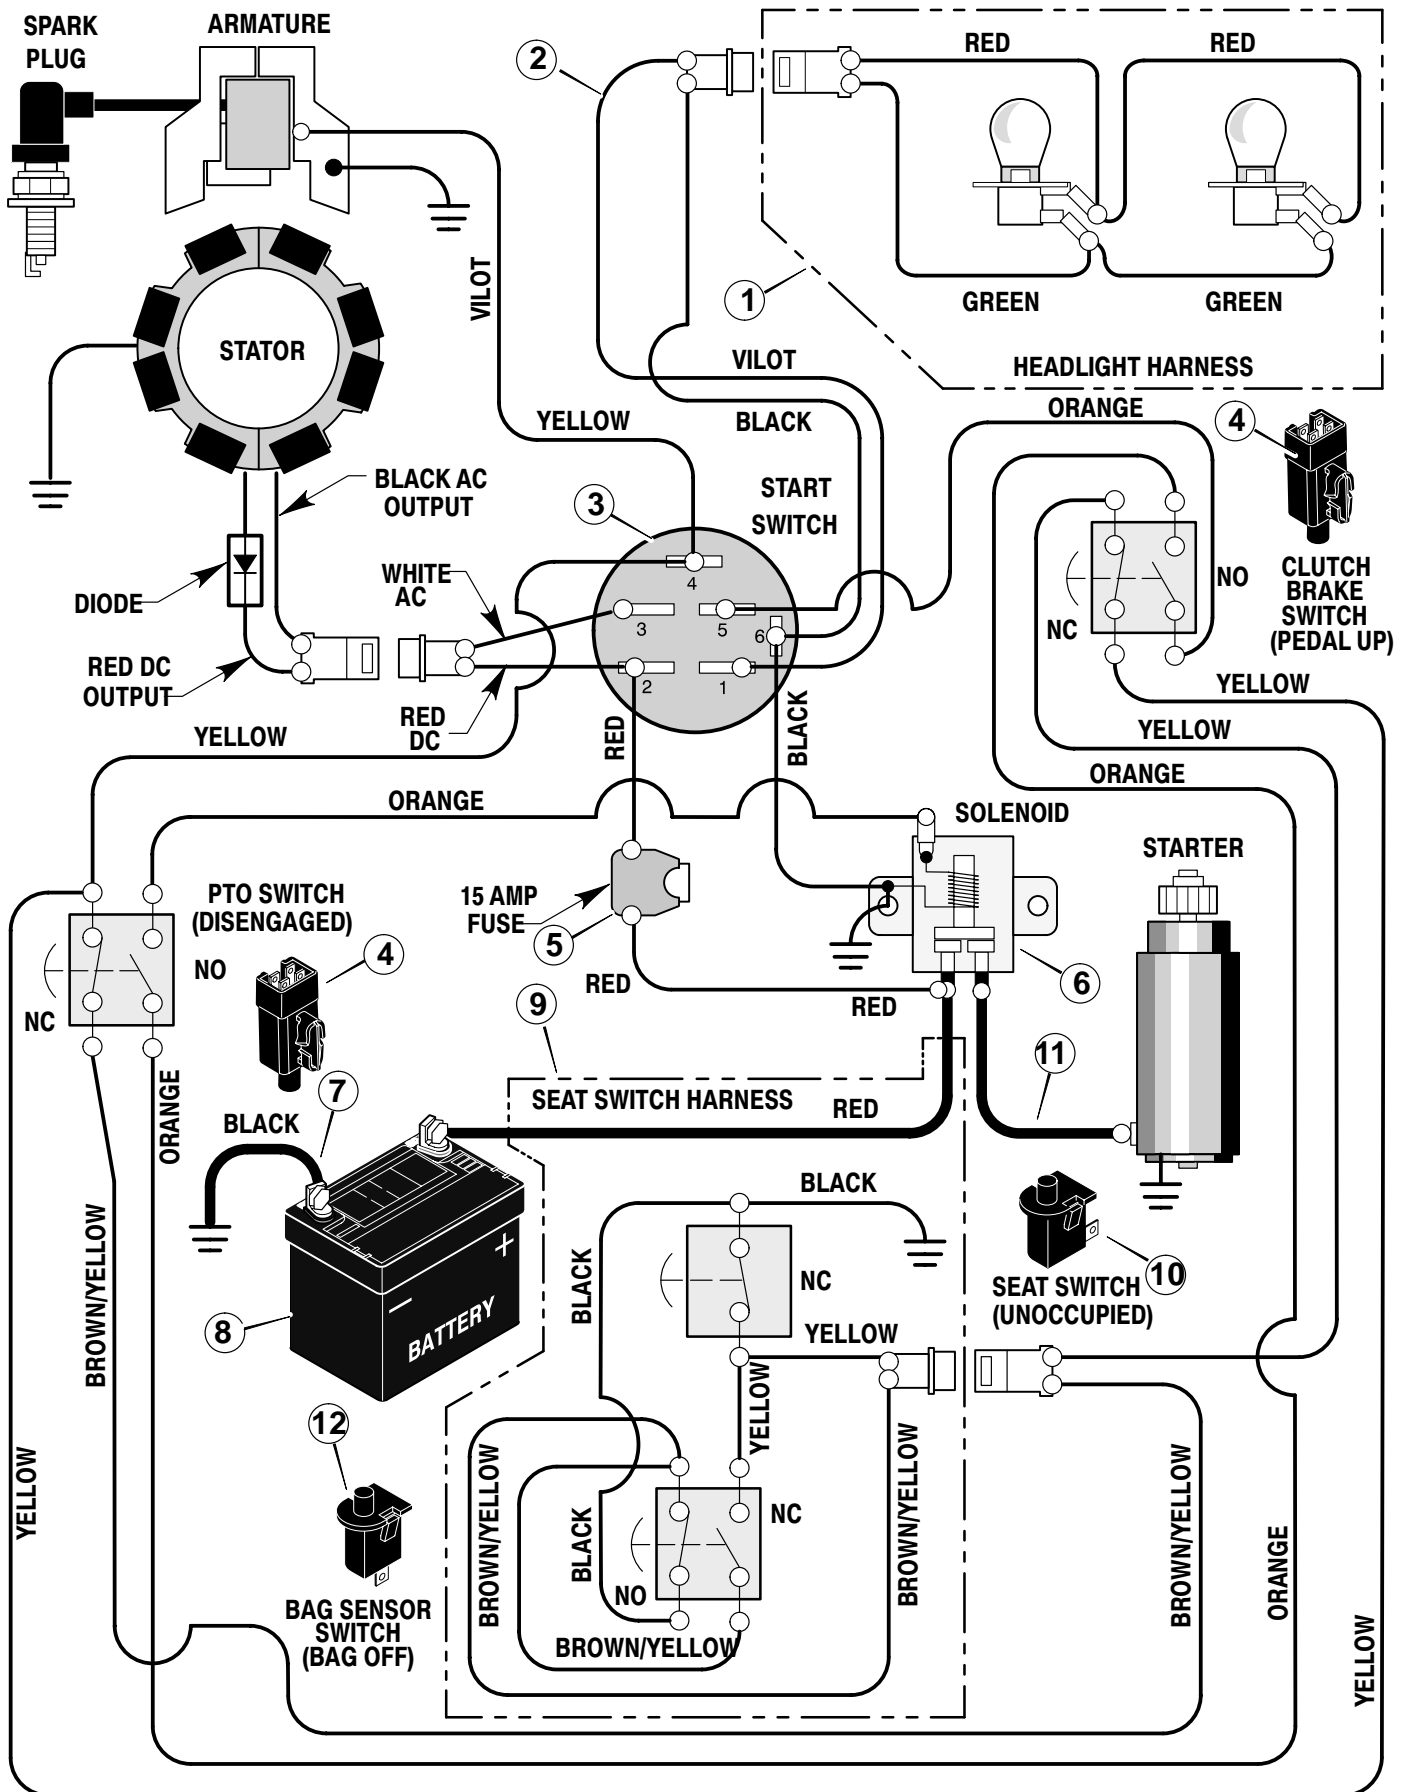

* Includes Key No.

MODEL 31201x98A

REPAIR PARTS ENGINE MOUNT

MODEL 31201x98A

REPAIR PARTS ENGINE MOUNT

Key No.	Description	Part No.
1	Fuel Cap	92317
2	Fuel Tank	94073
3	Hose Clamp	95197
4	Fuel Line	23717
5	Hose Clamp	95197
6	Screw	26x201
7	Plate, Engine	94006E700
8	Throttle Control	91989
9	Engine	—
10	Bolt, Engine Mount	25x7
11	Stack Pulley Assembly	690439 Z
12	Lockwasher	19x35
13	Bolt, Hex	1x140
14	Washer	17x170
15	Screw	26x249
16	Gasket	91309
17	Muffler	91271
18	Deflector, Muffler	94099Z
19	Screw	26x208
20	Bolt, Hex	1x134
21	Guide, Belt	93349
22	Nut, Flange	15x79 Z
23	Guide, Belt	94066
24	Shield, Heat	91277
26	Screw	26x253
25	Spacer	93077

MODEL 31201x98A

REPAIR PARTS ELECTRICAL SYSTEM

MODEL 31201x98A

REPAIR PARTS ELECTRICAL SYSTEM

Key No.	Description	Part No.
1	Harness, Light Wire	250x92
	Socket, Light	92372
	Bulb, Light	90084
2	Harness, Chassis Wire	250x93
3	Switch, Ignition	92377
	Key, Ignition	20729
	Nut, Hex	91489
	Cap, Ignition	91488
4	Switch, Limit	94136
5	Fuse	54212
	Holder, Fuse	407078
6	Solenoid	94613
	Screw, Mounting	26x229
	Locknut	15x116
7	Cable, Battery Ground	24x32
	Screw, Ground Cable	26x213
8	Battery	21075
	Bolt, Carriage	2x82
	Wingnut	14x79
9	Harness, Seat Switch Wire	250x94
10	Switch, Seat Sensor	94159
11	Cable	24x31
12	Switch, Bag Sensor	690106