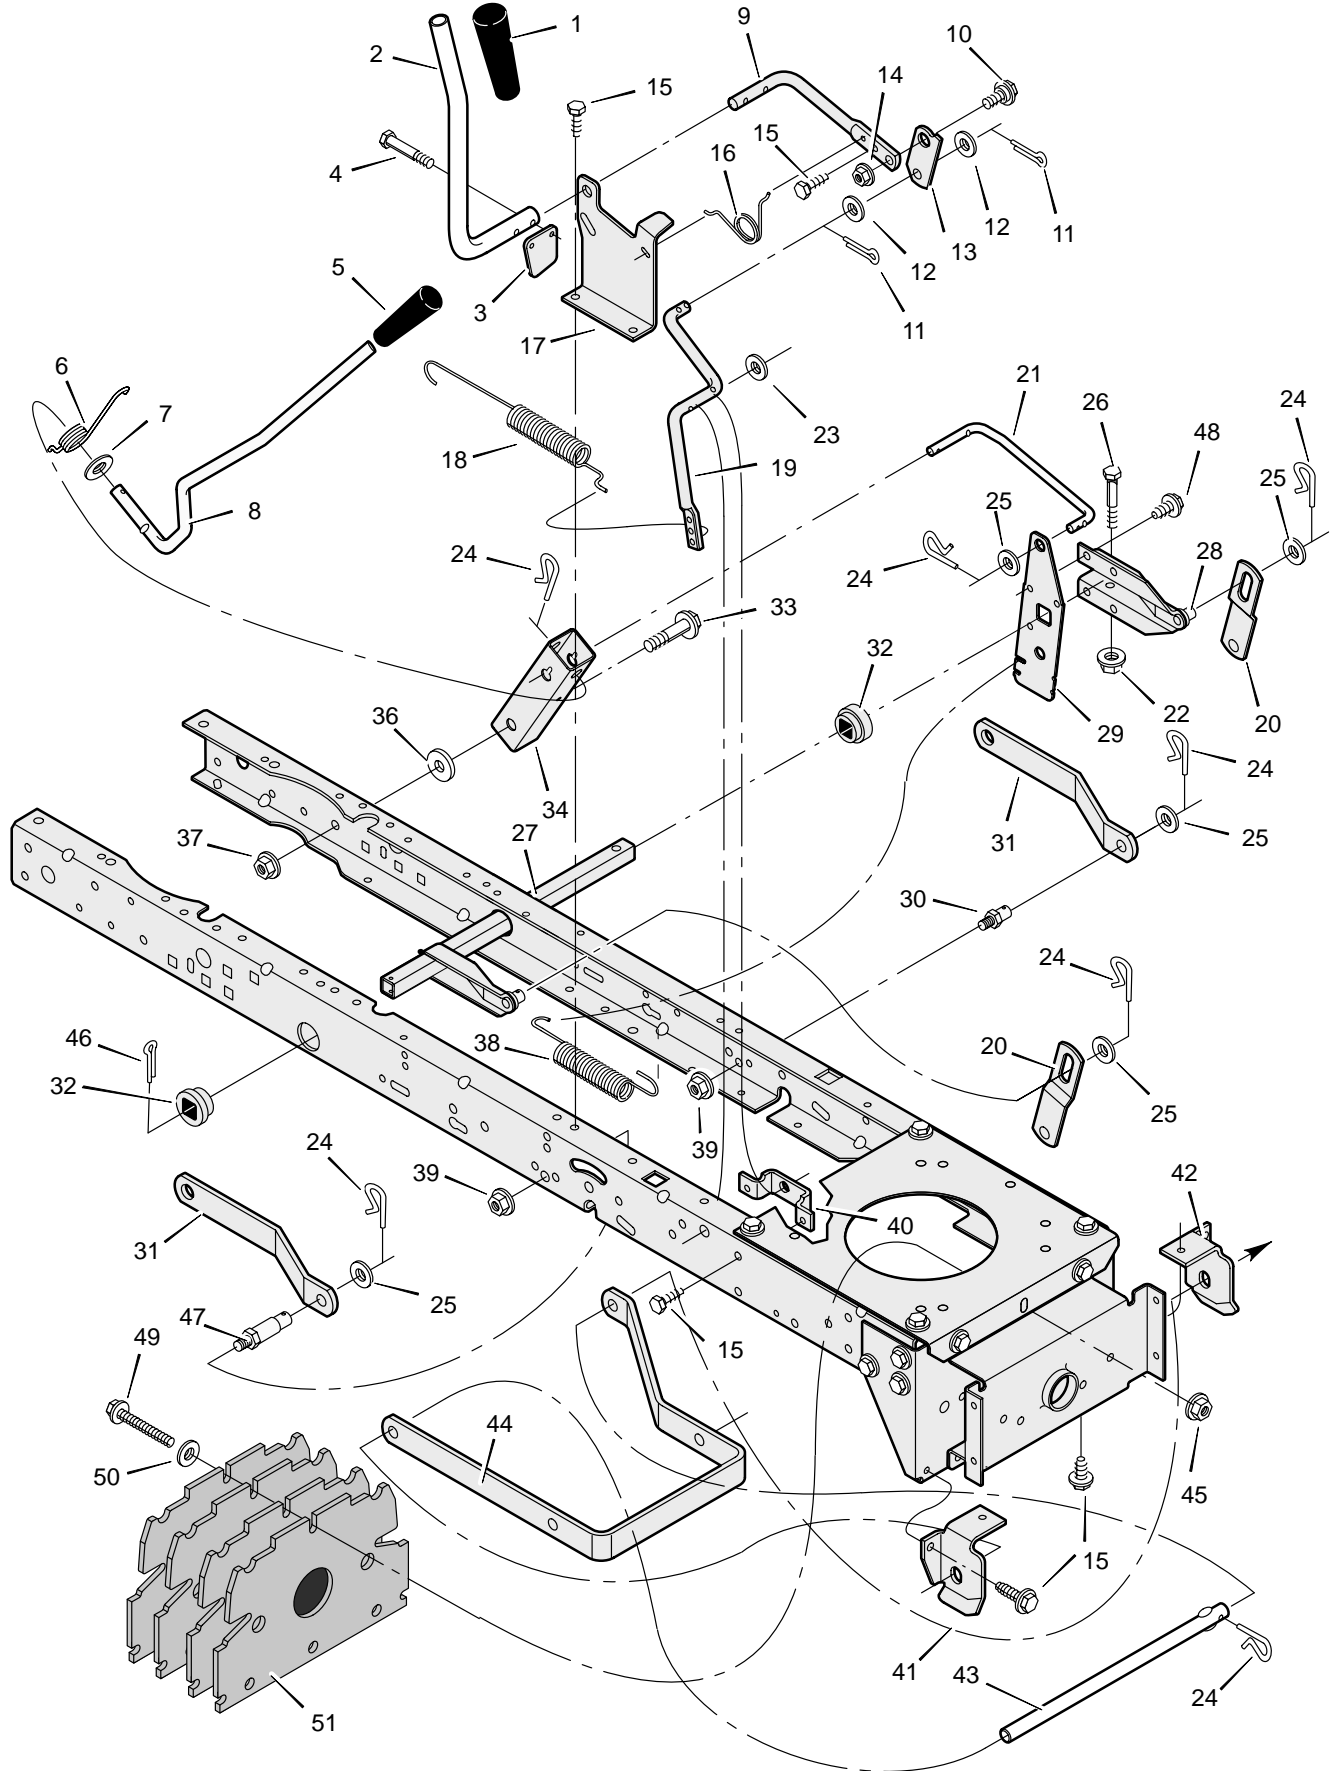

MODEL 31201x98A

REPAIR PARTS MOWER HOUSING SUSPENSION

MODEL 31201x98A

REPAIR PARTS MOWER HOUSING SUSPENSION

Key No.	Description	Part No.	Key No.	Description	Part No.
1	Grip	92698	26	Bolt, Hex	1x74
2	Handle	94157 Z	27	Arm Assembly, Right Lift	690386E700
3	Pad, Switch	94022 Z	28	Arm, Right Lift	94180E700
4	Bolt	25x3	29	Plate, Lift Arm	94030E700
5	Grip	92697	30	Pin	94067
6	Spring	166x40	31	Bracket, Rear Suspension	94055E700
7	Washer	17x103	32	Bushing, Lift Tube	94065
8	Lever, Lift	94195 Z	33	Bolt, Shoulder	9x53
9	Lever, PTO	94017 Z	34	Bracket, Pivot	94015E700
10	Bolt, Shoulder	9x39	36	Washer	17x191
11	Pin, Cotter	30x20	37	Nut, Flange	15x84
12	Washer	17x102	38	Spring	165x117
13	Link, PTO	94004 Z	39	Nut, Flange	15x68
14	Nut, Flange	15x84	40	Bracket, PTO	94005E700
15	Screw	26x249	41	Hanger, Right Deck	94026E700
16	Spring	166x39	42	Hanger, Left Deck	94027E700
17	Bracket, PTO	94018E700	43	Rod, Hanger	94158Z
18	Spring	165x116	44	Hanger, Front	690381E700
19	Crank, PTO	690394E700	45	Nut, Flange	15x89
20	Link, Lift	94053E700	46	Pin, Cotter	30x49
21	Link, Lift Handle	94028E700	47	Pin, Threaded Shoulder	690382
22	Nut, Flange	15x118	48	Screw	26x49
23	Washer	17x57	49	Bolt, Hex	1x106
24	Pin, Hair	31x4	50	Washer	17x38
25	Washer	17x91 Z	51	Plate, Weight	690370E700