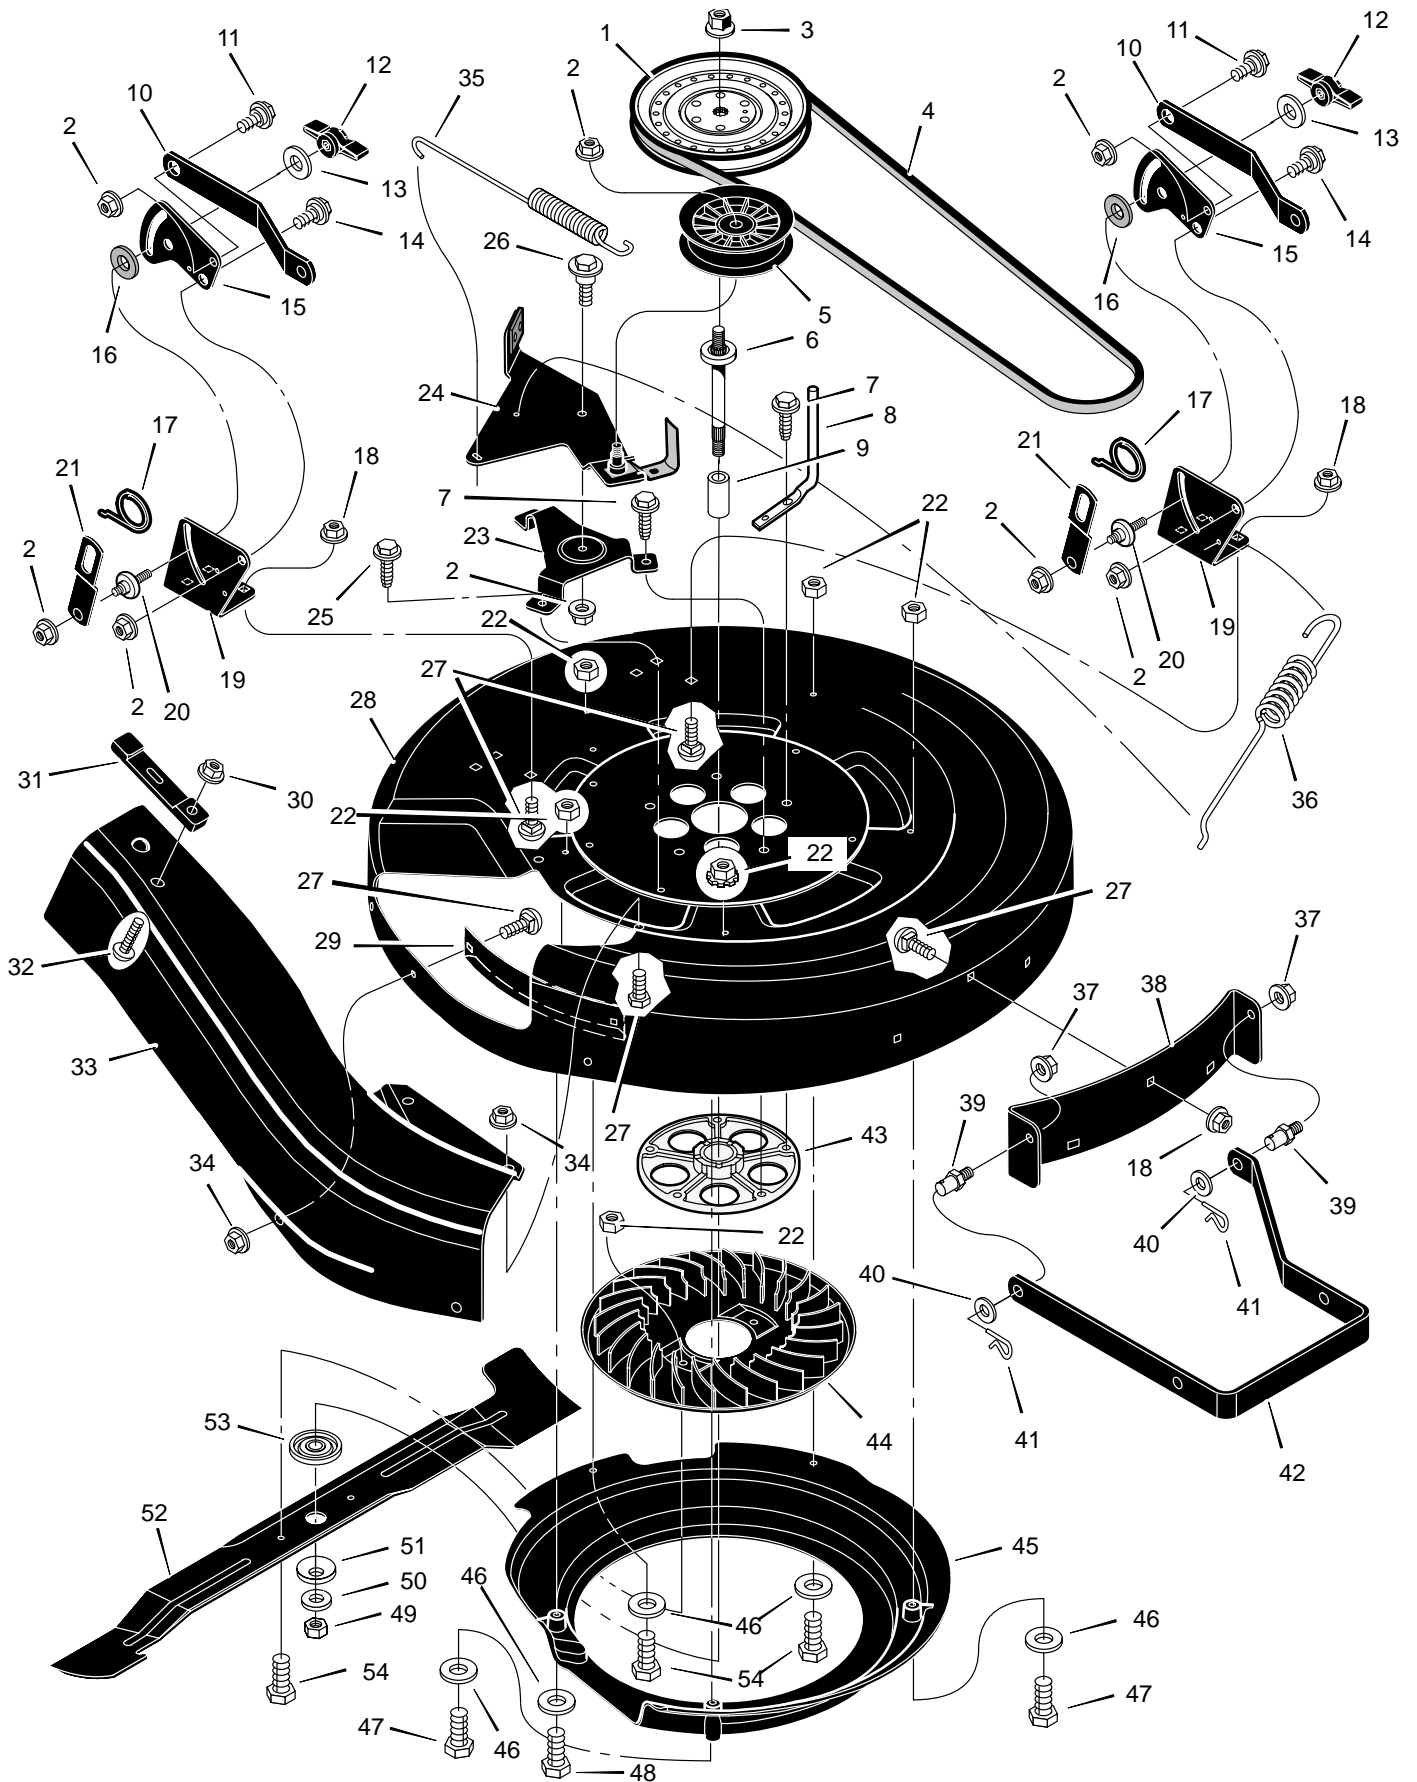

MODEL 31201x98A

REPAIR PARTS MOWER HOUSING

MODEL 31201x98A

REPAIR PARTS MOWER HOUSING

Key No.	Description	Part No.	Key No.	Description	Part No.
1	Pulley	690432	29	Baffle	690399E700
2	Nut, Flange	15x84	30	Nut, Flange	15x89
3	Nut	15x121	31	Strap, Rubber	54695
4	Belt, Blade	37x74	32	Screw	4x71
5	Pulley, Idler	690387	33	Extension, Chute	690367
6	Mandrel	94129	34	Nut	15x88
7	Screw	25x7	35	Spring, PTO	165x118
8	Guide, Belt	92424	36	Spring, Extension	165x140
9	Spacer	94130	37	Nut, Flange	15x68
10	Bracket, Rear Suspension	94055E700	38	Bracket, Front Deck	690380E700
11	Bolt, Shoulder	9x52	39	Pin, Threaded Shoulder	94067
12	Knob	94068	40	Washer	17x91
13	Washer	17x45	41	Pin, Hair	31x4
14	Bolt, Shoulder	9x51	42	Hanger, Front	690381E700
15	Plate, Suspension	690379E700	43	Housing, Jackshaft	94305
16	Pad, Friction	94137	44	Fan, Assist	690359
17	Spring	166x43	45	Housing, Fan	690360
18	Nut, Flange	15x79	46	Washer	17x37
19	Bracket, Rear Deck	690378E700	47	Bolt	1x94
20	Pin, Hanger	95194	48	Bolt	1x90
21	Link, Lift	94053	49	Nut	15x100
22	Nut	15x116	50	Washer	17x165
23	Bracket, Idler Arm	690427E700	51	Washer, Belleville	17x166
24	Assembly, Idler Arm & Pad	690454	52	Blade	690398E701
25	Screw	26x249	53	Adapter, Blade	92466
26	Bolt, Shoulder	9x39	54	Bolt	1x121
27	Bolt, Carriage	2x53	1-54	Blade Housing, Complete	776110
28	Housing, Blade *	_____			

* Includes Key No.