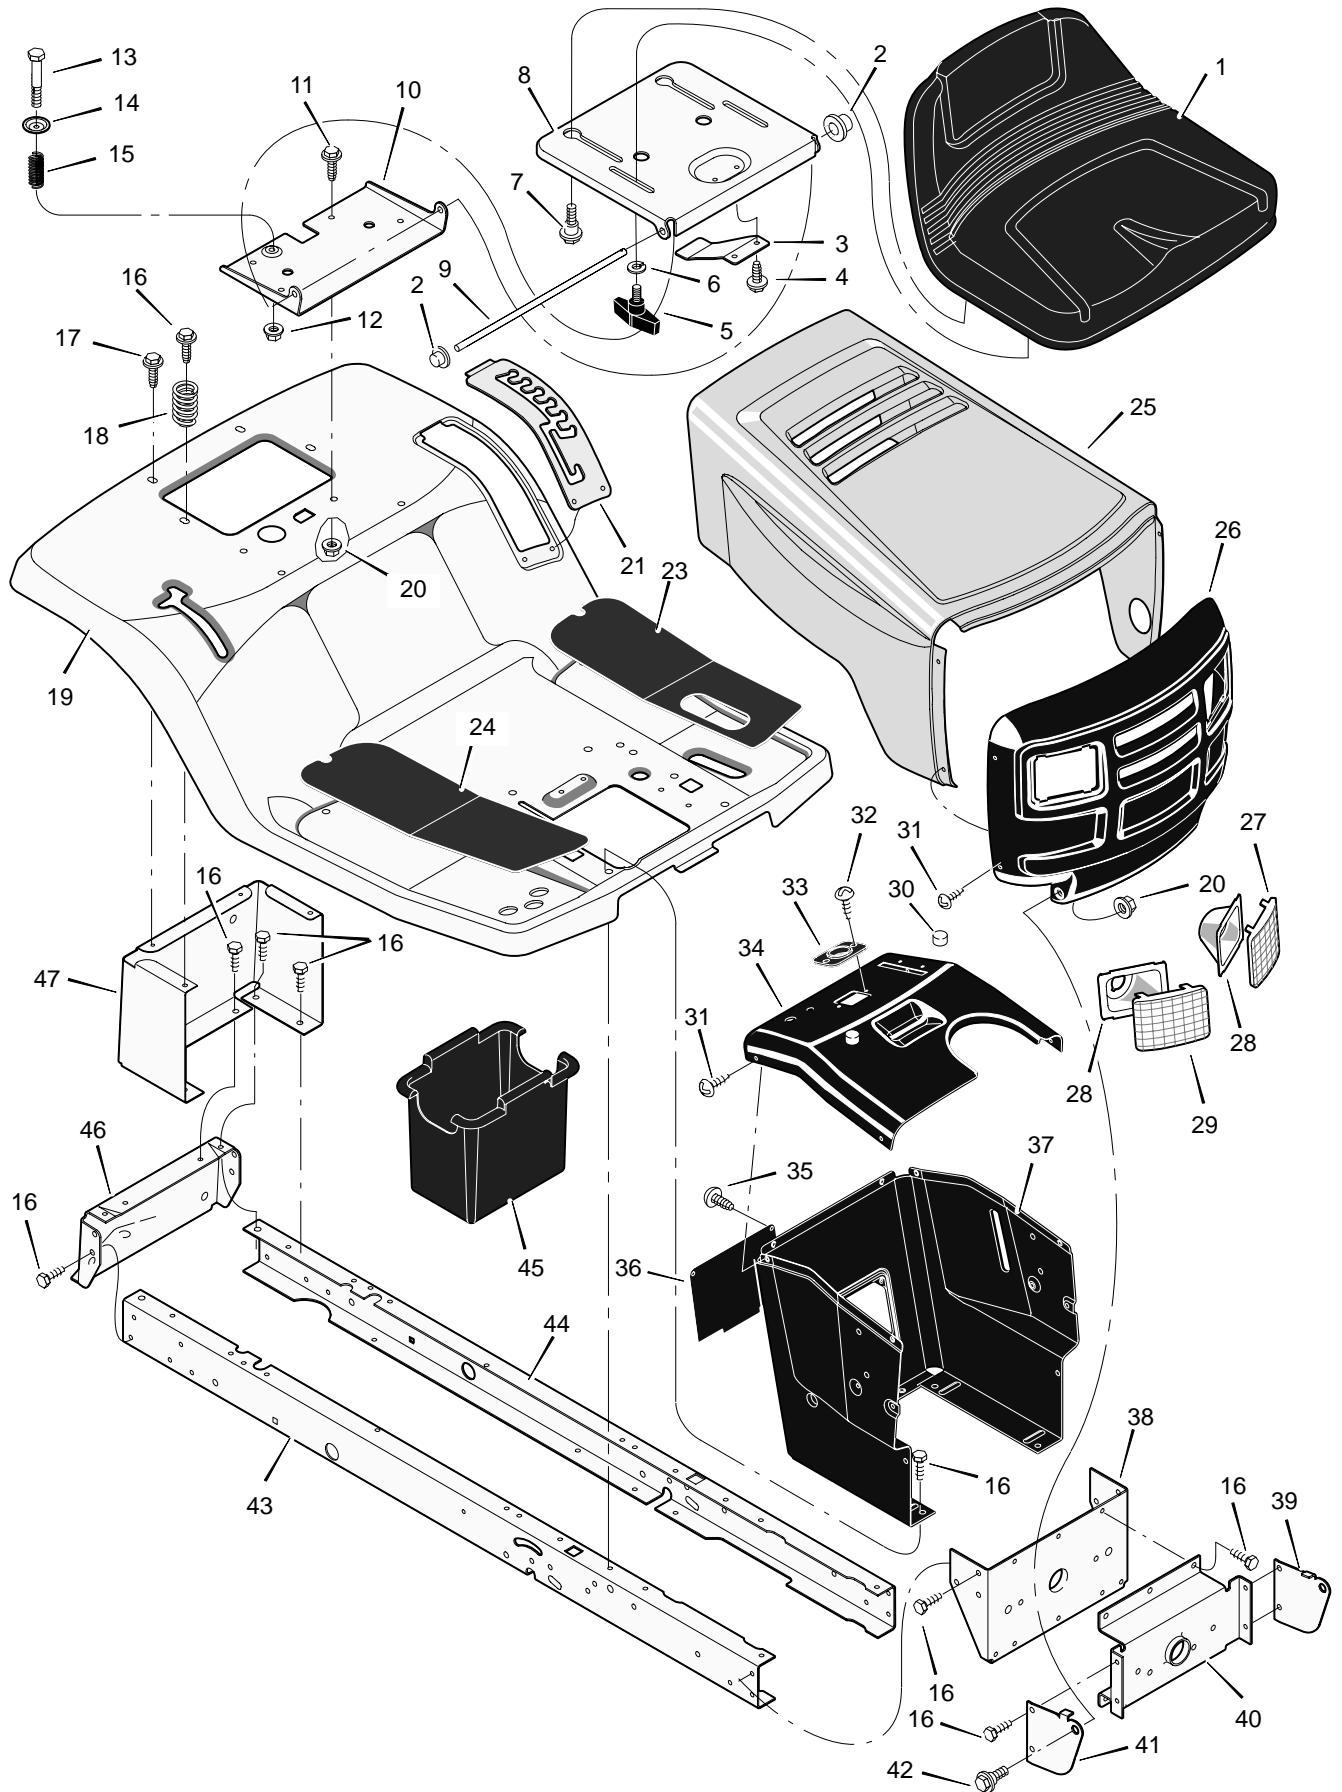

MODEL 31201x98A

REPAIR PARTS CHASSIS & HOOD

MODEL 31201x98A

REPAIR PARTS CHASSIS & HOOD

Key No.	Description	Part No.	Key No.	Description	Part No.
1	Seat	94162	27	Lens, Left	94081
2	Cap, Push On	28x23	28	Bezel	94807 Z
3	Spring	94057	29	Lens, Right	94080
4	Screw	26x229	31	Screw	26x270
5	Bolt, Wing	94160	32	Screw	26x239
6	Washer	17x47Z	33	Bearing, Steering	94075
7	Bolt, Shoulder	9x56	34	Dash	94074E700
8	Support, Seat	94154E700	35	Screw	26x250
9	Rod, Pivot	94156 Z	36	Panel, Access	93007E700
10	Bracket, Pivot	94153E700	37	Support, Dash	95318E700
11	Bolt	1x45	38	Bracket, Rear Hanger	94013E700
12	Nut	15x89	39	Support, Left Grille	94083E700
13	Bolt, Shoulder	9x55	40	Axle, Hanger	94007E700
14	Washer	94155Z	41	Support, Right Grille	94082E700
15	Spring	164x31	42	Bolt, Shoulder	9x51
16	Screw	26x249	43	Frame, Right	690206E700
17	Screw	26x263	44	Frame, Left	690207E700
18	Spring	164x30	45	Container, Battery	94069
19	Deck, Seat	95249E245	46	Plate, Hitch	94002E700
20	Nut	15x88	47	Panel, Rear	690434E700
21	Plate, Index	94151E700	—	Decal, Right Hood	48x148
23	Mat, Left	94999	—	Decal, Left Hood	48x149
24	Mat, Right	94998	—	Decal, Warning	44x6815
25	Hood	94072E245	—	Instruction Book & Parts List	F-99771
26	Grille	94079E700