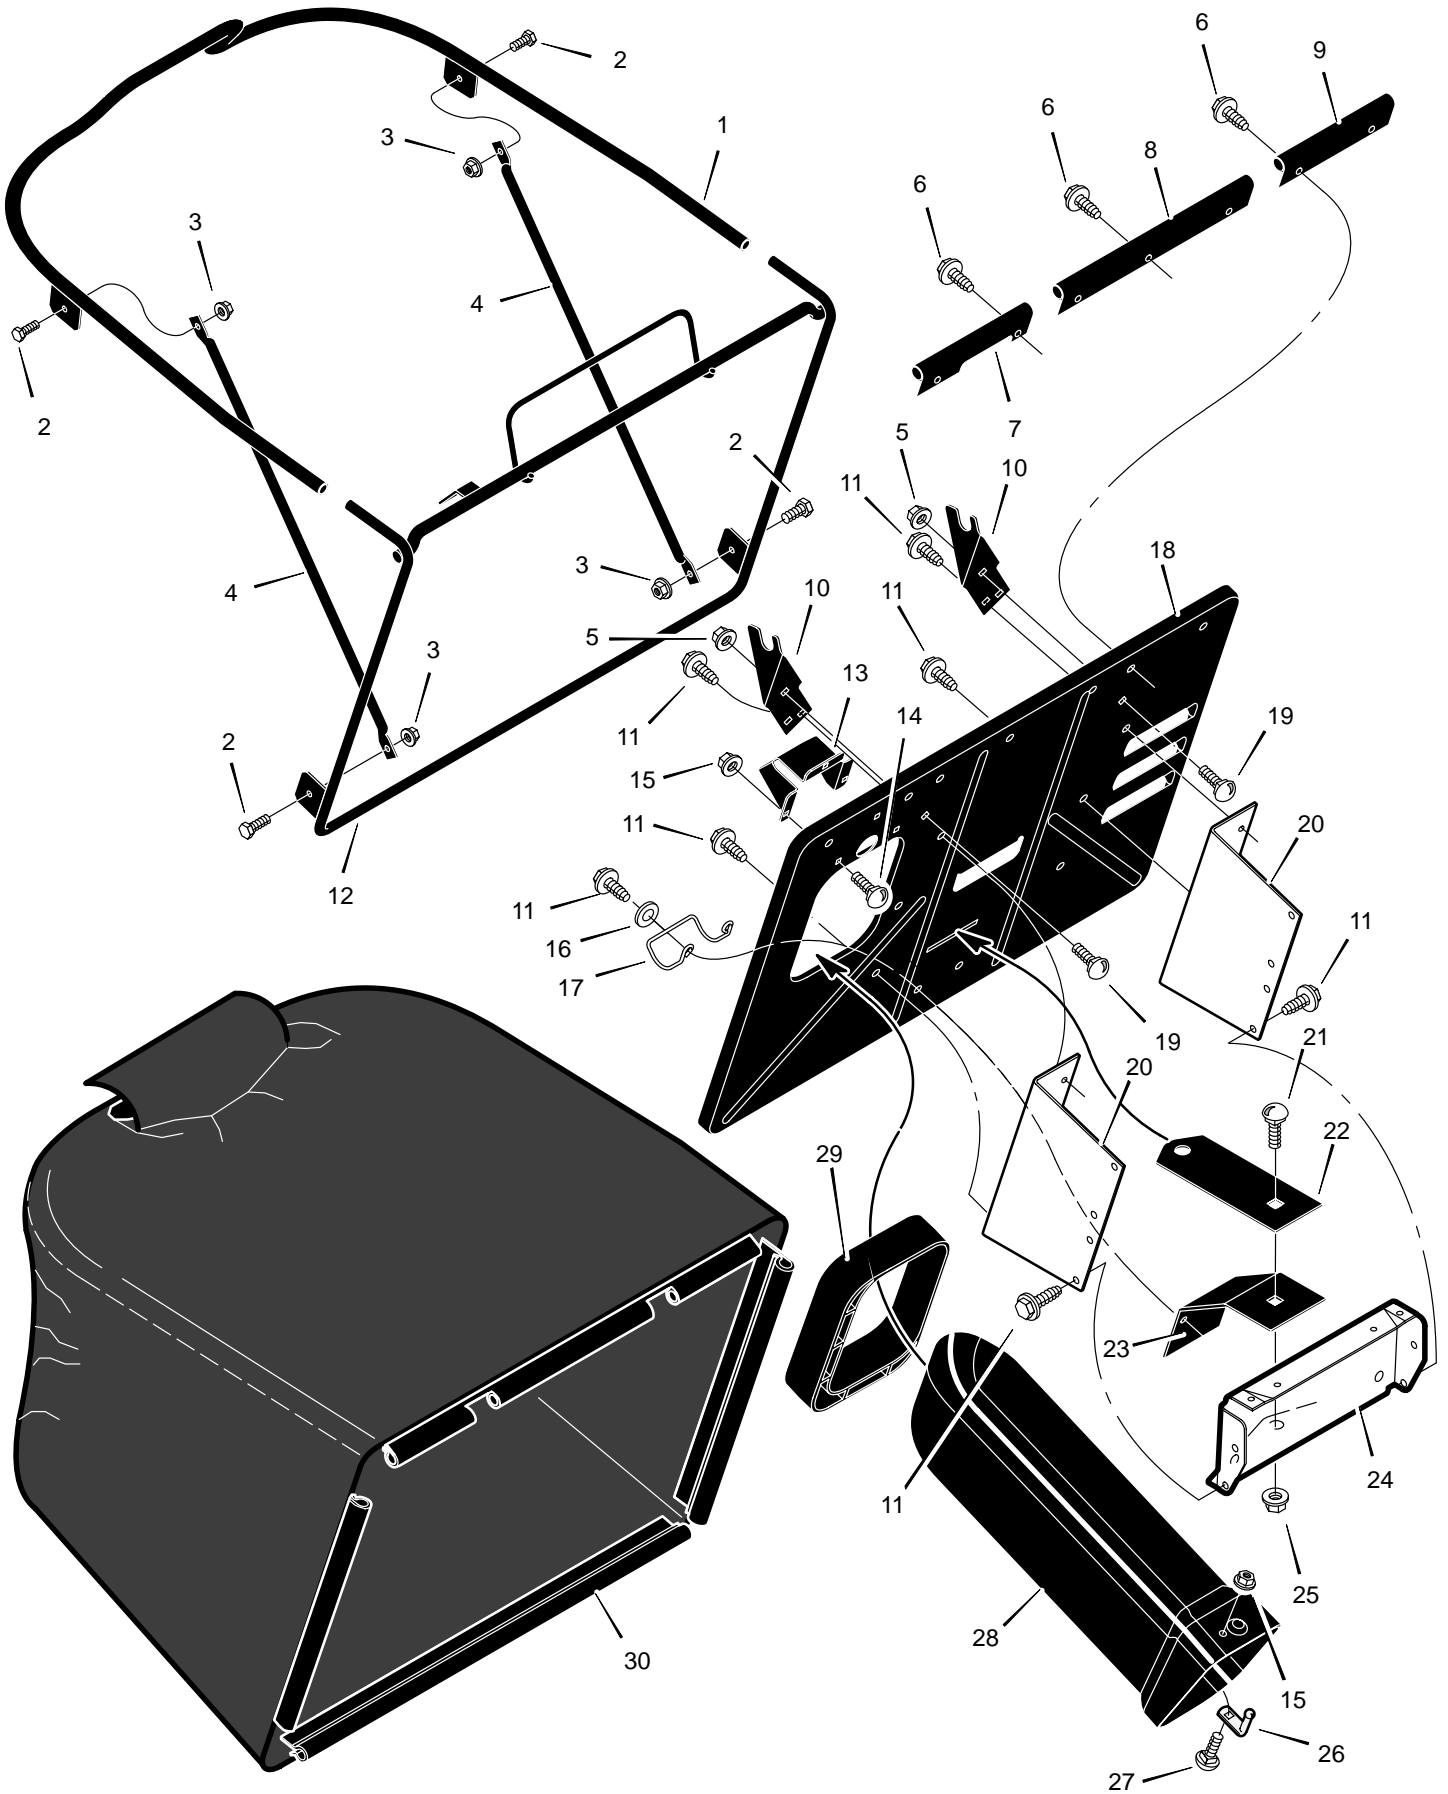

MODEL 31201x98A

REPAIR PARTS GRASS BAGGER

MODEL 31201x98A

REPAIR PARTS GRASS BAGGER

Key No.	Description	Part No.	Key No.	Description	Part No.
1	Tube, Top	690404	16	Washer	17x185
2	Bolt	1x94	17	Latch, Spring	690402
3	Nut	15x116	18	Pan, Rear	690362E700
4	Strut, Bag	690433	19	Bolt, Carriage	2x53
5	Nut, Flange	15x79	20	Bracket, Bagger Mounting	690355E700
6	Fastener, Panel	193x1	21	Screw	1x127
7	Seal, Bag (Right End)	690491	22	Plate, Hitch	690358E700
8	Seal, Bag (Center)	690492	23	Bracket, Lower Mounting	690357E700
9	Seal, Bag (Left End)	690493	24	Plate, Hitch	94002E700
10	Hinge	690356E700	25	Nut	15x41
11	Screw	26x249	26	Pin, Latch	54563
12	Assembly, Bag Frame	690403	27	Bolt, Carriage	2x39
13	Bracket, Switch	690400E700	28	Tube, Connecting	690368
14	Bolt, Carriage	2x82	29	Grommet, Extension Tube	690429
15	Nut, Flange	15x89	30	Bag, Grass	690438