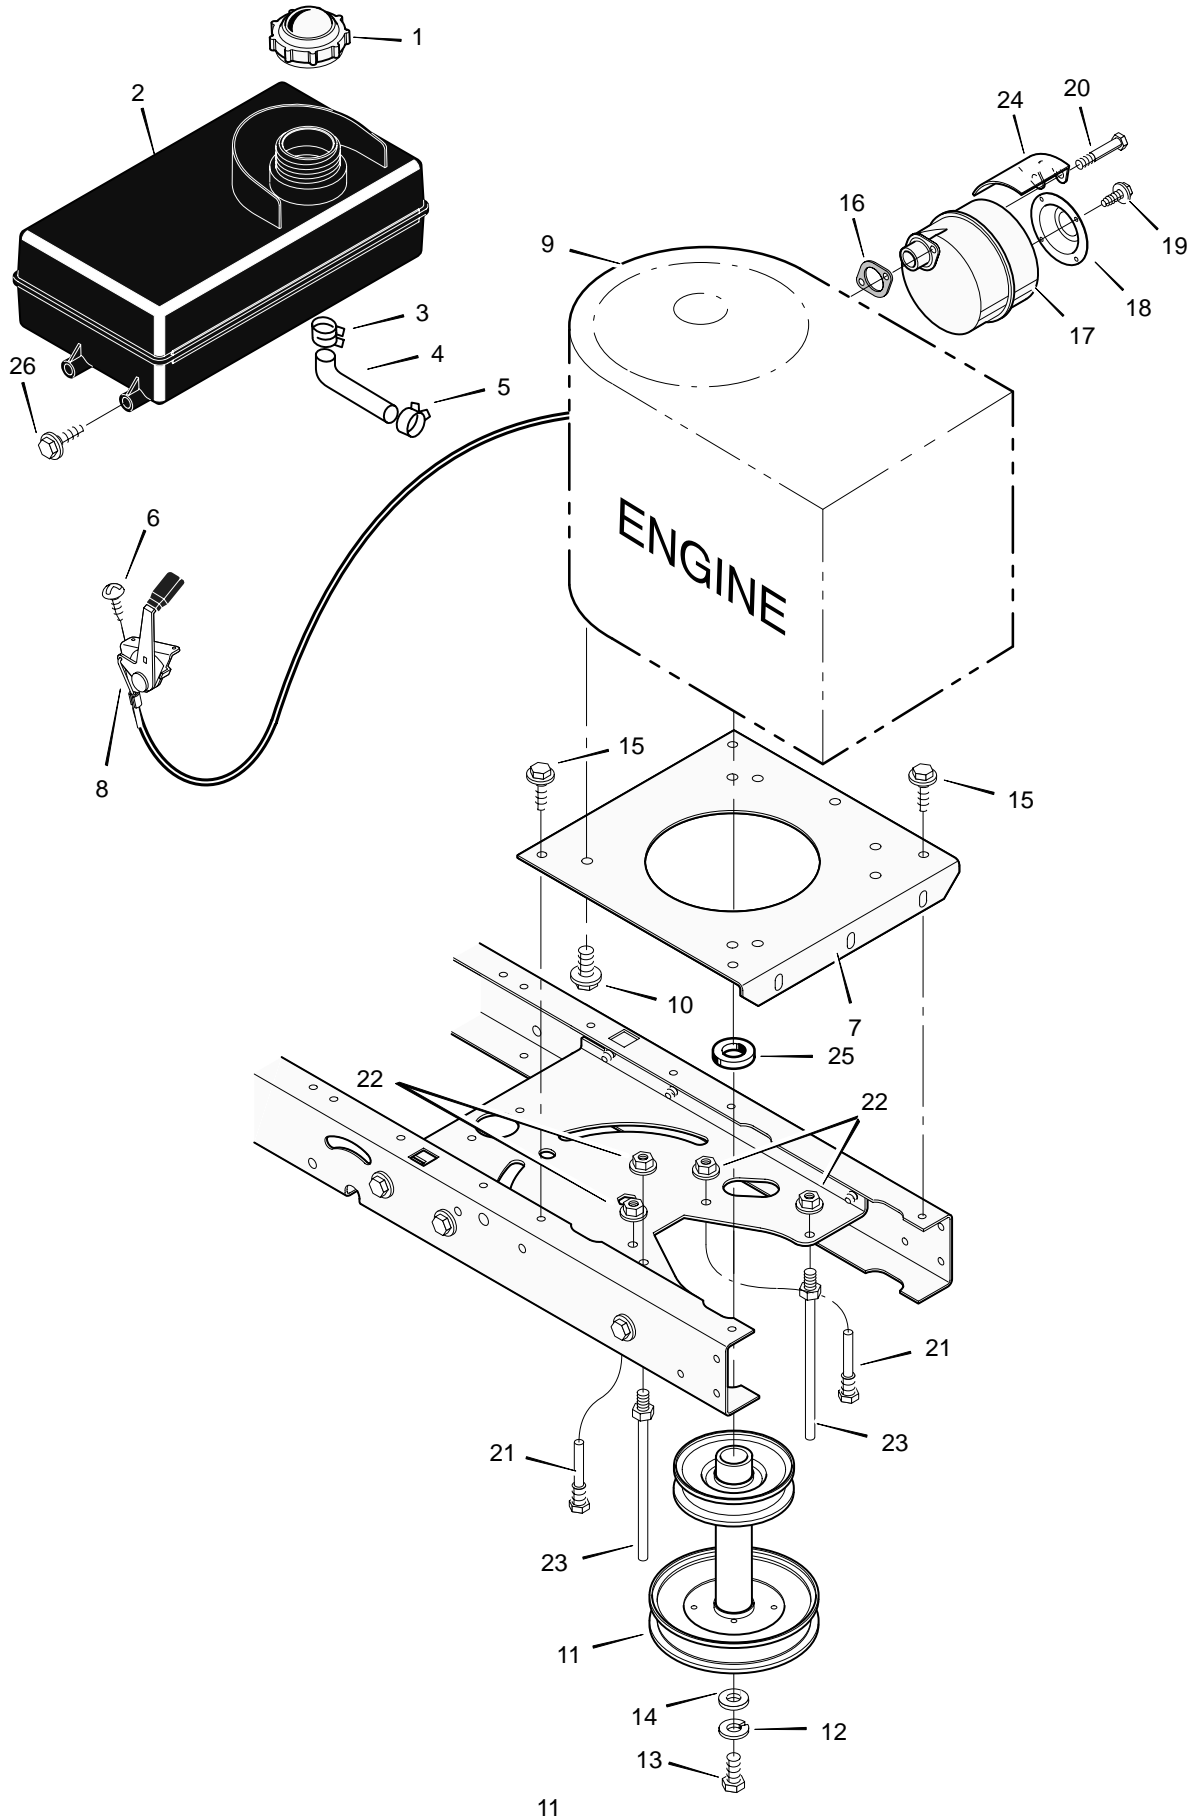

MODEL 31201x98A

REPAIR PARTS MOWER HOUSING

MODEL 31201x98A

REPAIR PARTS MOWER HOUSING

Key No.	Description	Part No.	Key No.	Description	Part No.
1	Pulley	690432	29	Baffle	690399E700
2	Nut, Flange	15x84	30	Nut, Flange	15x89
3	Nut	15x121	31	Strap, Rubber	54695
4	Belt, Blade	37x74	32	Screw	4x71
5	Pulley, Idler	690387	33	Extension, Chute	690367
6	Mandrel	94129	34	Nut	15x88
7	Screw	25x7	35	Spring, PTO	165x118
8	Guide, Belt	92424	36	Spring, Extension	165x140
9	Spacer	94130	37	Nut, Flange	15x68
10	Bracket, Rear Suspension	94055E700	38	Bracket, Front Deck	690380E700
11	Bolt, Shoulder	9x52	39	Pin, Threaded Shoulder	94067
12	Knob	94068	40	Washer	17x91
13	Washer	17x45	41	Pin, Hair	31x4
14	Bolt, Shoulder	9x51	42	Hanger, Front	690381E700
15	Plate, Suspension	690379E700	43	Housing, Jackshaft	94305
16	Pad, Friction	94137	44	Fan, Assist	690359
17	Spring	166x43	45	Housing, Fan	690360
18	Nut, Flange	15x79	46	Washer	17x37
19	Bracket, Rear Deck	690378E700	47	Bolt	1x94
20	Pin, Hanger	95194	48	Bolt	1x90
21	Link, Lift	94053	49	Nut	15x100
22	Nut	15x116	50	Washer	17x165
23	Bracket, Idler Arm	690427E700	51	Washer, Belleville	17x166
24	Assembly, Idler Arm & Pad	690454	52	Blade	690398E701
25	Screw	26x249	53	Adapter, Blade	92466
26	Bolt, Shoulder	9x39	54	Bolt	1x121
27	Bolt, Carriage	2x53	1-54	Blade Housing, Complete	776110
28	Housing, Blade *	_____			

* Includes Key No.

MODEL 31201x98A

REPAIR PARTS ENGINE MOUNT

MODEL 31201x98A

REPAIR PARTS ENGINE MOUNT

Key No.	Description	Part No.
1	Fuel Cap	92317
2	Fuel Tank	94073
3	Hose Clamp	95197
4	Fuel Line	23717
5	Hose Clamp	95197
6	Screw	26x201
7	Plate, Engine	94006E700
8	Throttle Control	91989
9	Engine	—
10	Bolt, Engine Mount	25x7
11	Stack Pulley Assembly	690439 Z
12	Lockwasher	19x35
13	Bolt, Hex	1x140
14	Washer	17x170
15	Screw	26x249
16	Gasket	91309
17	Muffler	91271
18	Deflector, Muffler	94099Z
19	Screw	26x208
20	Bolt, Hex	1x134
21	Guide, Belt	93349
22	Nut, Flange	15x79 Z
23	Guide, Belt	94066
24	Shield, Heat	91277
26	Screw	26x253
25	Spacer	93077