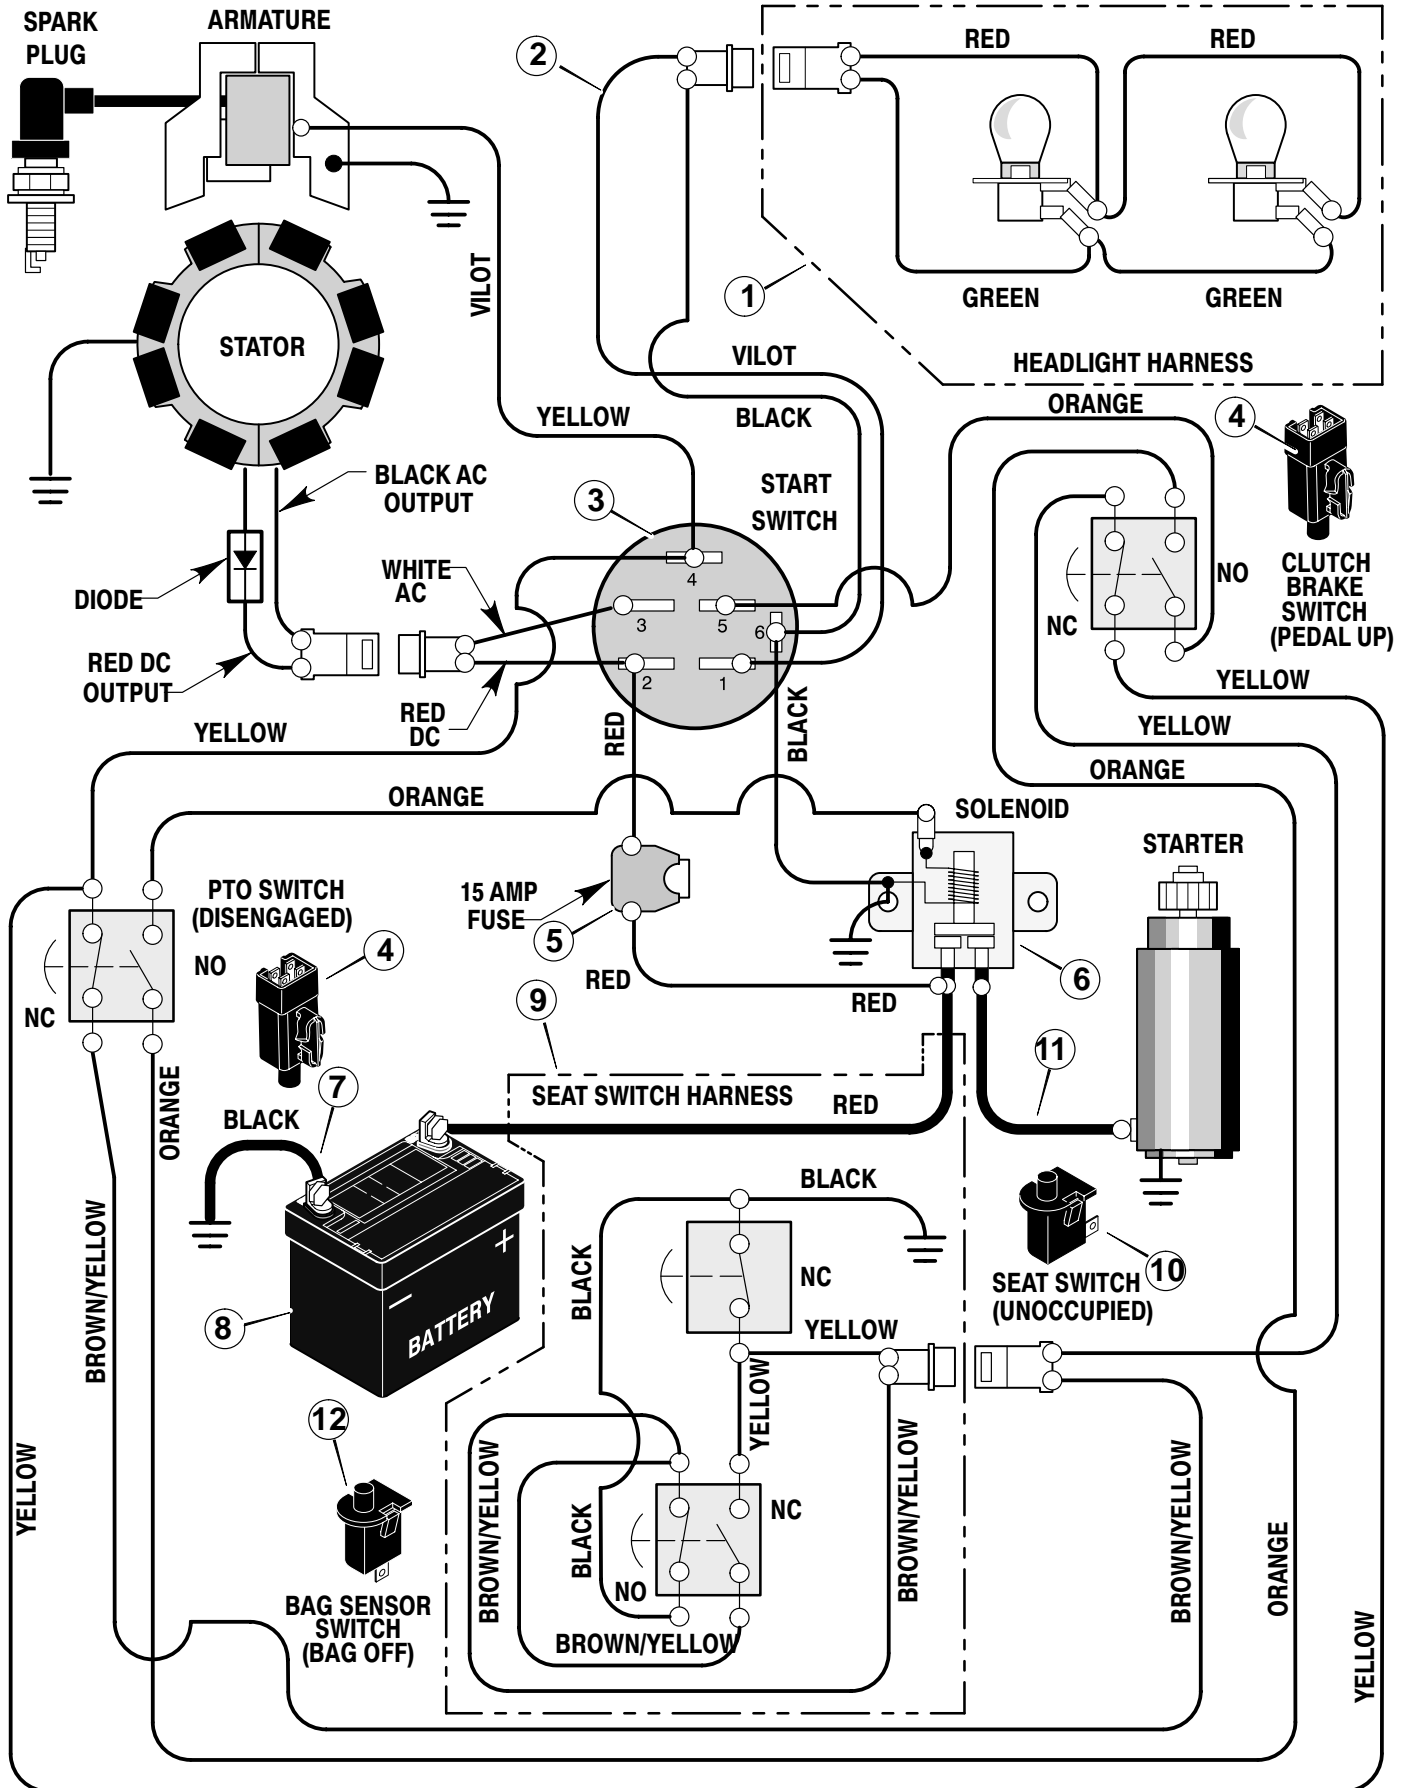

MODEL 31201x51B

REPAIR PARTS ENGINE MOUNT

MODEL 31201x51B

REPAIR PARTS ENGINE MOUNT

Key No.	Description	Part No.
1	Fuel Cap	92317
2	Fuel Tank	94073
3	Hose Clamp	95197
4	Fuel Line	23717
5	Hose Clamp	95197
6	Screw	26x201
7	Plate, Engine	94006E700
8	Throttle Control	91989
9	Engine	—
10	Bolt, Engine Mount	25x7
11	Stack Pulley Assembly	690439 Z
12	Lockwasher	19x35
13	Bolt, Hex	1x140
14	Washer	17x170
15	Screw	26x249
16	Gasket	91309
17	Muffler	91271
18	Deflector, Muffler	94099Z
19	Screw	26x208
20	Bolt, Hex	1x134
21	Guide, Belt	93349
22	Nut, Flange	15x79 Z
23	Guide, Belt	94066
24	Shield, Heat	91277
26	Screw	26x253
25	Spacer	93077

MODEL 31201x51B

REPAIR PARTS ELECTRICAL SYSTEM

MODEL 31201x51B

REPAIR PARTS ELECTRICAL SYSTEM

Key No.	Description	Part No.
1	Harness, Light Wire	250x92
	Socket, Light	92372
	Bulb, Light	90084
2	Harness, Chassis Wire	250x93
3	Switch, Ignition	92377
	Key, Ignition	20729
	Nut, Hex	91489
	Cap, Ignition	91488
4	Switch, Limit	94136
5	Fuse	54212
	Holder, Fuse	407078
6	Solenoid	94613
	Screw, Mounting	26x229
	Locknut	15x116
7	Cable, Battery Ground	24x32
	Screw, Ground Cable	26x213
8	Battery	21075
	Bolt, Carriage	2x82
	Wingnut	14x79
9	Harness, Seat Switch Wire	250x94
10	Switch, Seat Sensor	94159
11	Cable	24x31
12	Switch, Bag Sensor	690106