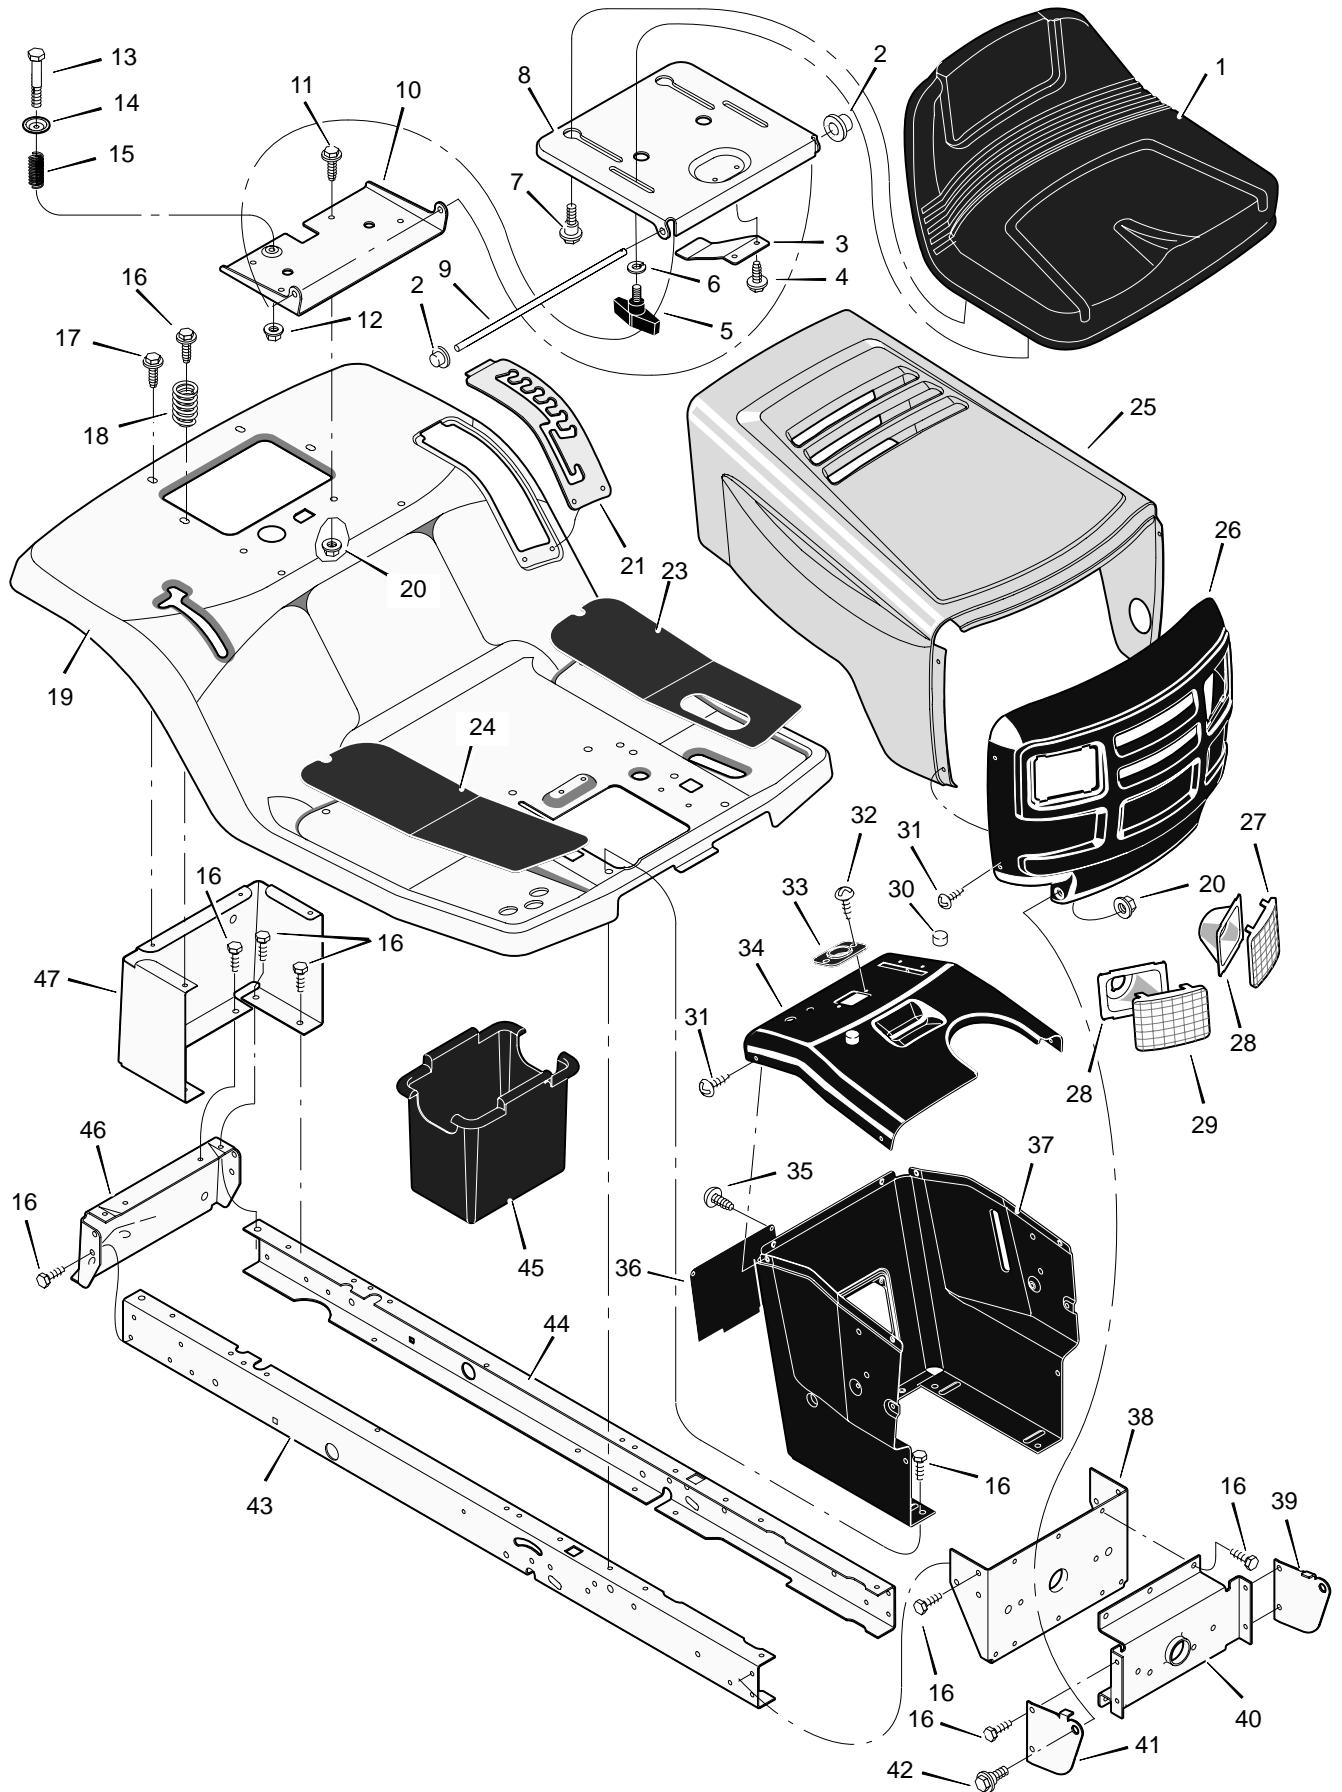

MODEL 31201x51B

REPAIR PARTS CHASSIS & HOOD

MODEL 31201x51B

REPAIR PARTS CHASSIS & HOOD

Key No.	Description	Part No.	Key No.	Description	Part No.
1	Seat	690566	27	Lens, Left	94081
2	Cap, Push On	28x23	28	Bezel	94807 Z
3	Spring	94057	29	Lens, Right	94080
4	Screw	26x229	31	Screw	26x270
5	Bolt, Wing	94160	32	Screw	26x239
6	Washer	17x47	33	Bearing, Steering	94075
7	Bolt, Shoulder	9x56	34	Dash	94074E700
8	Support, Seat	94154E700	35	Screw	26x250
9	Rod, Pivot	94156 Z	36	Panel, Access	93007E700
10	Bracket, Pivot	94153E700	37	Support, Dash	95318E700
11	Bolt	1x45	38	Bracket, Rear Hanger	94013E700
12	Nut	15x89	39	Support, Left Grille	94083E700
13	Bolt, Shoulder	9x55	40	Axle, Hanger	94007E700
14	Washer	94155Z	41	Support, Right Grille	94082E700
15	Spring	164x31	42	Bolt, Shoulder	9x51
16	Screw	26x249	43	Frame, Right	690206E700
17	Screw	26x263	44	Frame, Left	690207E700
18	Spring	164x30	45	Container, Battery	690424
19	Deck, Seat	95249E245	46	Plate, Hitch	1001002E700
20	Nut	15x88	47	Panel, Rear	690434E700
21	Plate, Index	94151E700	—	Decal, Right Hood	48x148
23	Mat, Left	94999	—	Decal, Left Hood	48x149
24	Mat, Right	94998	—	Decal, Warning	44x7325
25	Hood	690608E245	—	Instruction Book & Parts List	F-000723L
26	Grille	94079E700			