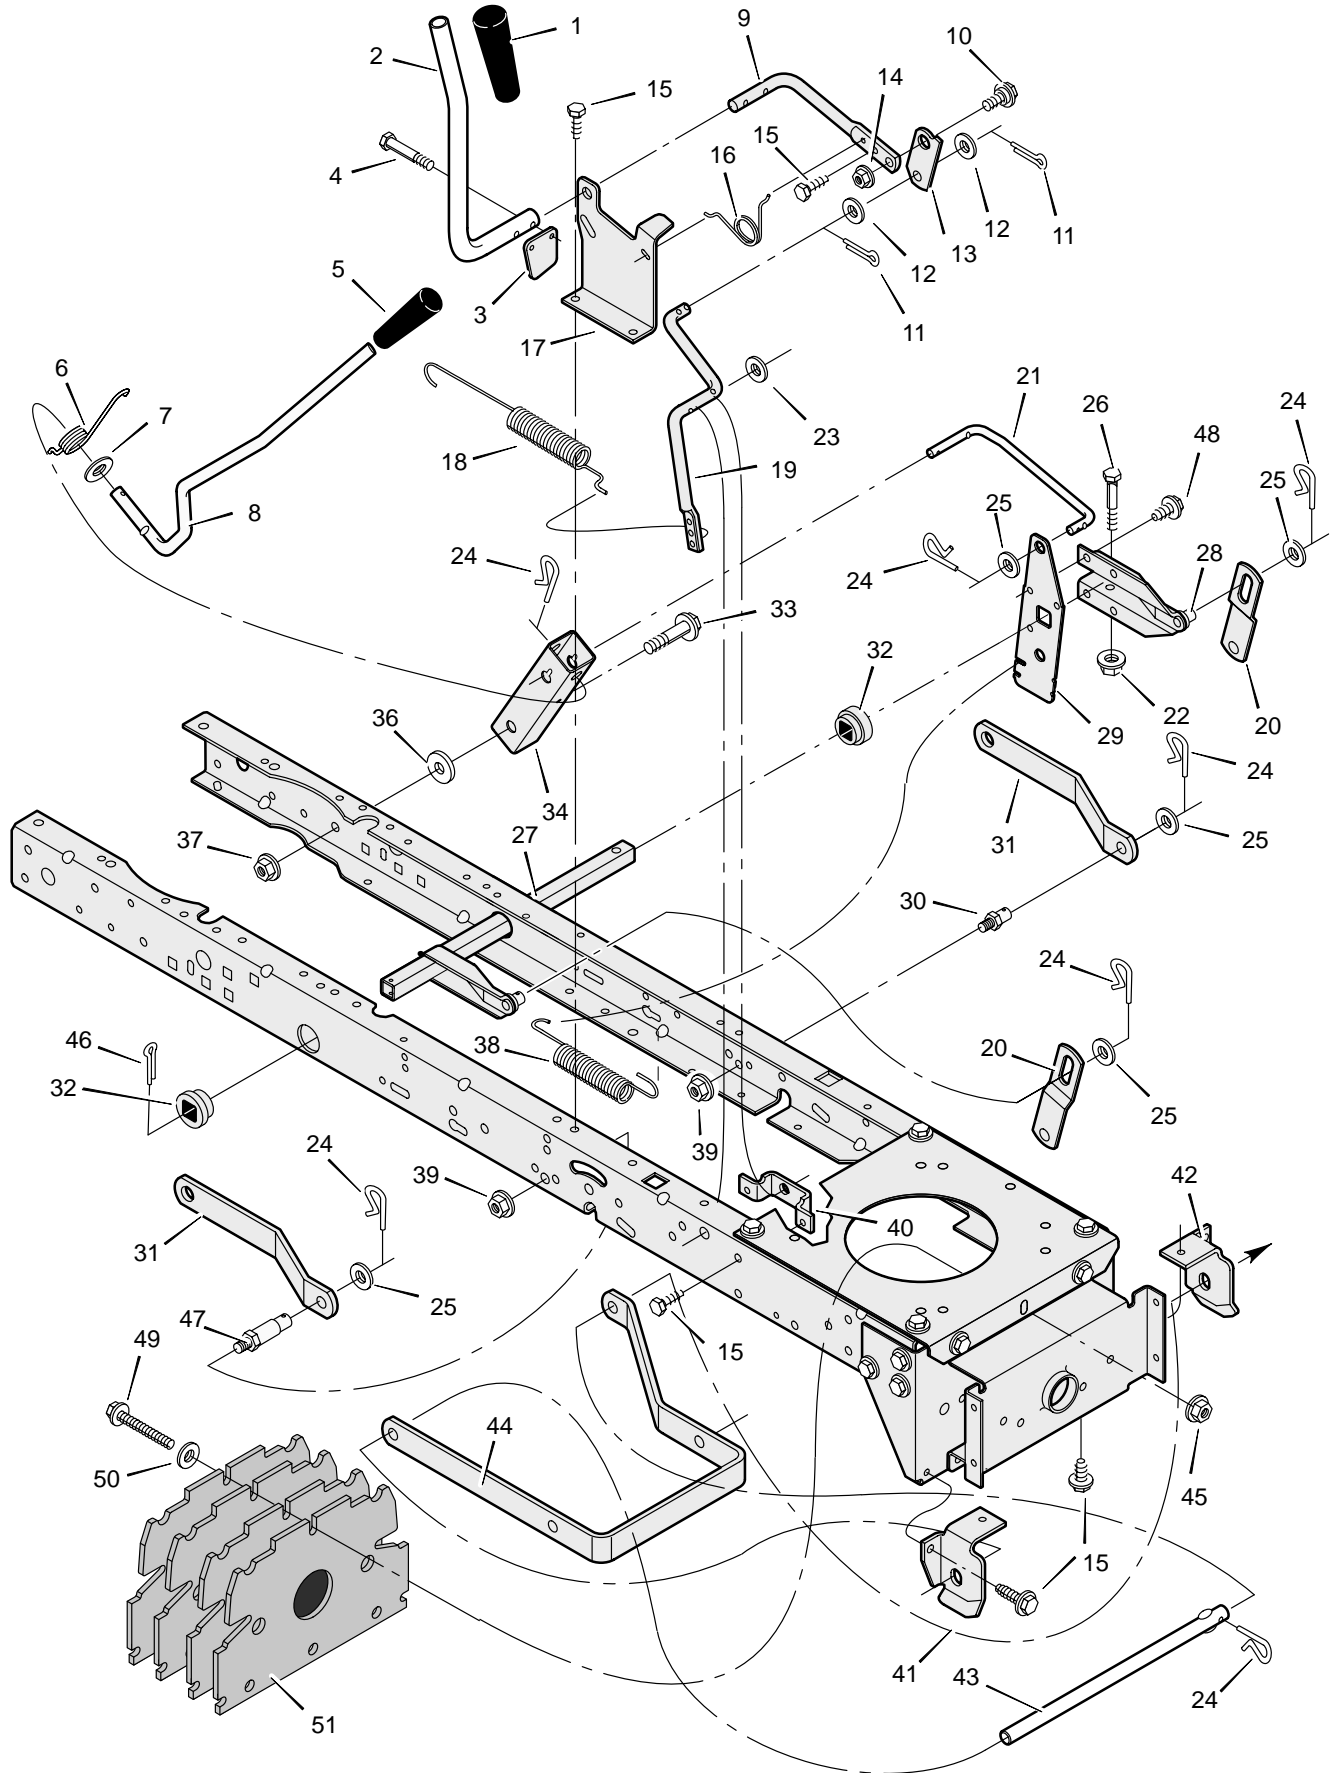

MODEL 31201x51B

REPAIR PARTS MOWER HOUSING SUSPENSION

MODEL 31201x51B

REPAIR PARTS MOWER HOUSING SUSPENSION

Key No.	Description	Part No.	Key No.	Description	Part No.
1	Grip	92698	26	Bolt, Hex	1x74
2	Handle, PTO	94157 Z	27	Arm Assembly, Right Lift	690386E700
3	Pad, Switch	94022 Z	28	Arm, Right Lift	94180E700
4	Bolt	25x3	29	Plate, Lift Arm	94030E700
5	Grip	92697	30	Pin	94067
6	Spring	166x40	31	Bracket, Rear Suspension	94055E700
7	Washer	17x103	32	Bushing, Lift Tube	94065
8	Handle, Lift	690533	33	Bolt, Shoulder	9x53
9	Lever, PTO	94017 Z	34	Bracket, Pivot	94015E700
10	Bolt, Shoulder	9x39	36	Washer	17x191
11	Pin, Cotter	30x20	37	Nut, Flange	15x84
12	Washer	17x102	38	Spring	165x117
13	Link, PTO	94004 Z	39	Nut, Flange	15x68
14	Nut, Flange	15x84	40	Bracket, PTO	94005E700
15	Screw	26x249	41	Hanger, Right Deck	94026E700
16	Spring	166x39	42	Hanger, Left Deck	94027E700
17	Bracket, PTO	94018E700	43	Rod, Hanger	94158Z
18	Spring	165x116	44	Hanger, Front	690381E700
19	Crank, PTO	690394E700	45	Nut, Flange	15x89
20	Link, Lift	94053E700	46	Pin, Cotter	30x49
21	Link, Lift Handle	94028E700	47	Pin, Threaded Shoulder	690382
22	Nut, Flange	15x118	48	Screw	26x49
23	Washer	17x57	49	Bolt, Hex	1x106
24	Pin, Hair	31x4	50	Washer	17x38
25	Washer	17x91	51	Plate, Weight	690370E700