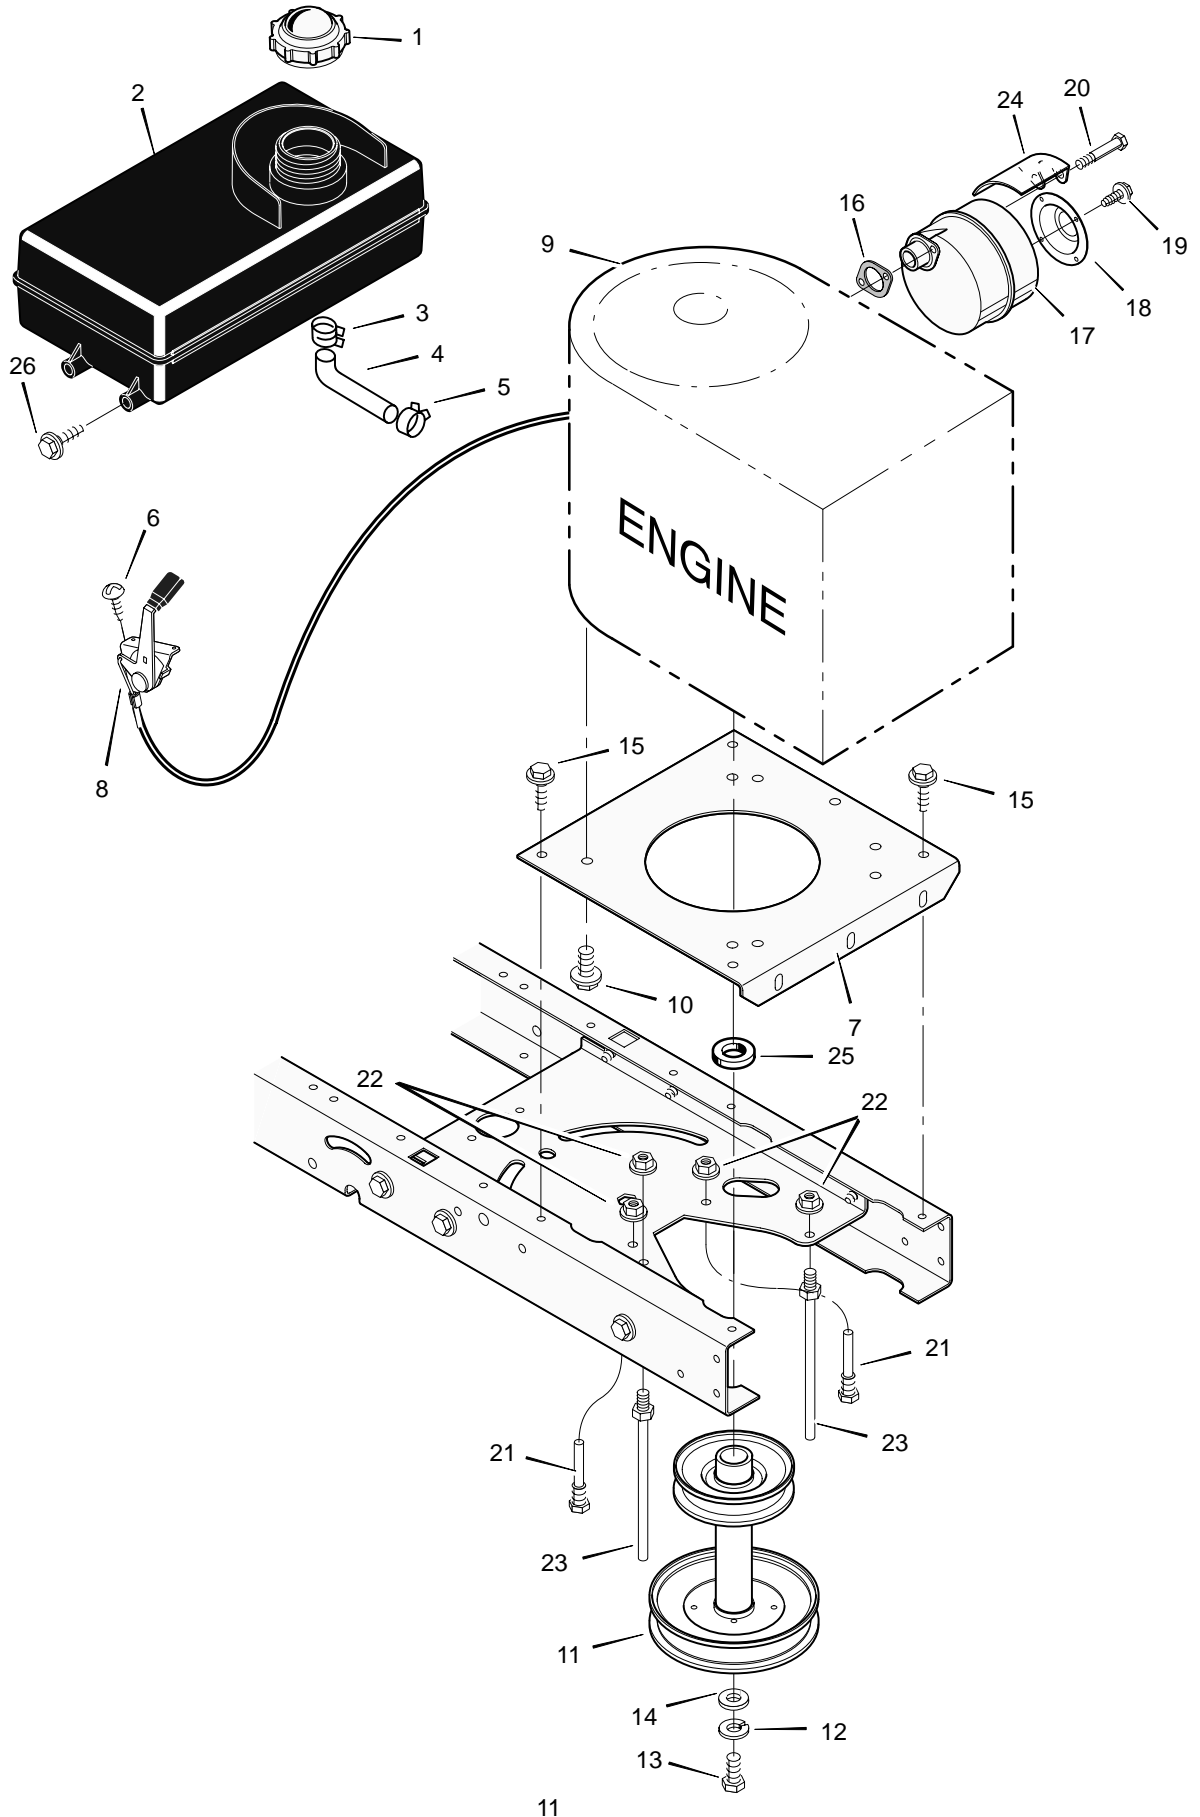

MODEL 31201x51B

REPAIR PARTS ENGINE MOUNT

MODEL 31201x51B

REPAIR PARTS ENGINE MOUNT

Key No.	Description	Part No.
1	Fuel Cap	92317
2	Fuel Tank	94073
3	Hose Clamp	95197
4	Fuel Line	23717
5	Hose Clamp	95197
6	Screw	26x201
7	Plate, Engine	94006E700
8	Throttle Control	91989
9	Engine	—
10	Bolt, Engine Mount	25x7
11	Stack Pulley Assembly	690439 Z
12	Lockwasher	19x35
13	Bolt, Hex	1x140
14	Washer	17x170
15	Screw	26x249
16	Gasket	91309
17	Muffler	91271
18	Deflector, Muffler	94099Z
19	Screw	26x208
20	Bolt, Hex	1x134
21	Guide, Belt	93349
22	Nut, Flange	15x79 Z
23	Guide, Belt	94066
24	Shield, Heat	91277
26	Screw	26x253
25	Spacer	93077