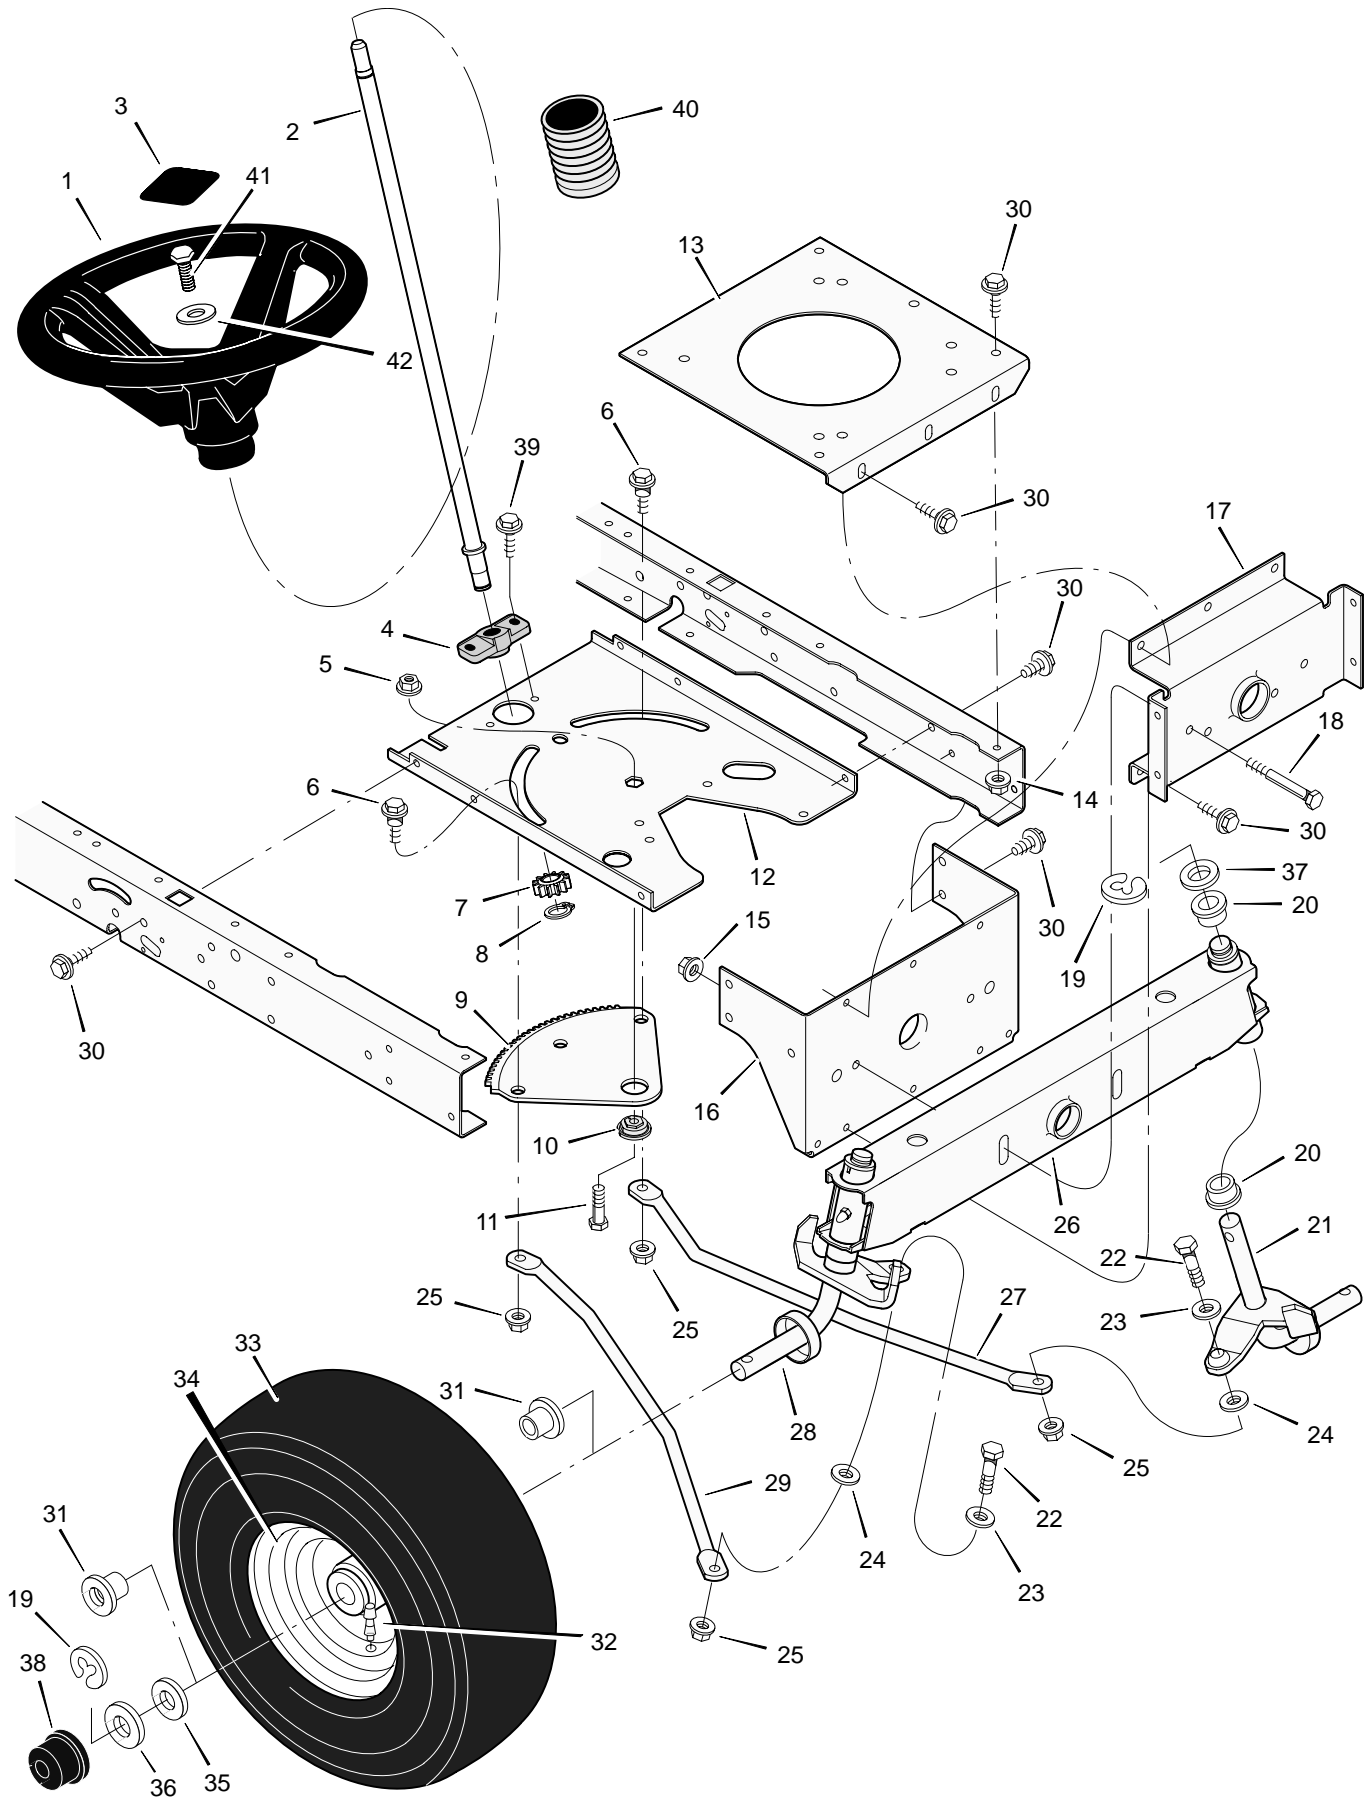

MODEL 31201x51B

REPAIR PARTS STEERING

MODEL 31201x51B

REPAIR PARTS STEERING

Key No.	Description	Part No.	Key No.	Description	Part No.
1	Wheel, Steering	95336	23	Washer	17x104
2	Post, Steering	690625	24	Washer	17x53 Z
3	Insert, Steering Wheel	95338	25	Nut, Flange	15x84
4	Bearing	94124	26	Axle Assembly	690210E700
5	Nut, Flange	15x111	27	Drag Link, Left	95329E700
6	Bolt, Shoulder	9x57	28	Spindle Assembly, Right	95182E700
7	Gear, Pinion	690183E700	29	Drag Link, Right	95328E700
8	Ring, Snap	11x25	30	Screw	26x249
9	Gear, Sector	94121E700	31	Bearing, Wheel	91334
10	Bearing	94123	32	Stem, Valve	24373
11	Bolt	1x84	33	Tire *	90594
12	Plate, Steering	690551E700	—	Tube	407046
13	Plate, Engine	94006E700	34	Wheel and Tire Assembly	690377-601
14	Nut, Flange	15x88	35	Washer	17x195
15	Nut, Flange	15x118	36	Washer	17x113
16	Bracket, Hanger	94013E700	37	Washer	17x83
17	Axle, Hanger	94007E700	38	Hub Cap	94618
18	Bolt	1x146	39	Screw	26x267
19	E-ring	11x3	40	Bellows	92059
20	Bearing	690150	41	Bolt	25x3
21	Spindle Assembly, Left	95183E700	42	Washer	17x146
22	Bolt	1x111			

* When you order a tire, make sure to give the brand name of the tire so that the tread pattern on the tire will match.