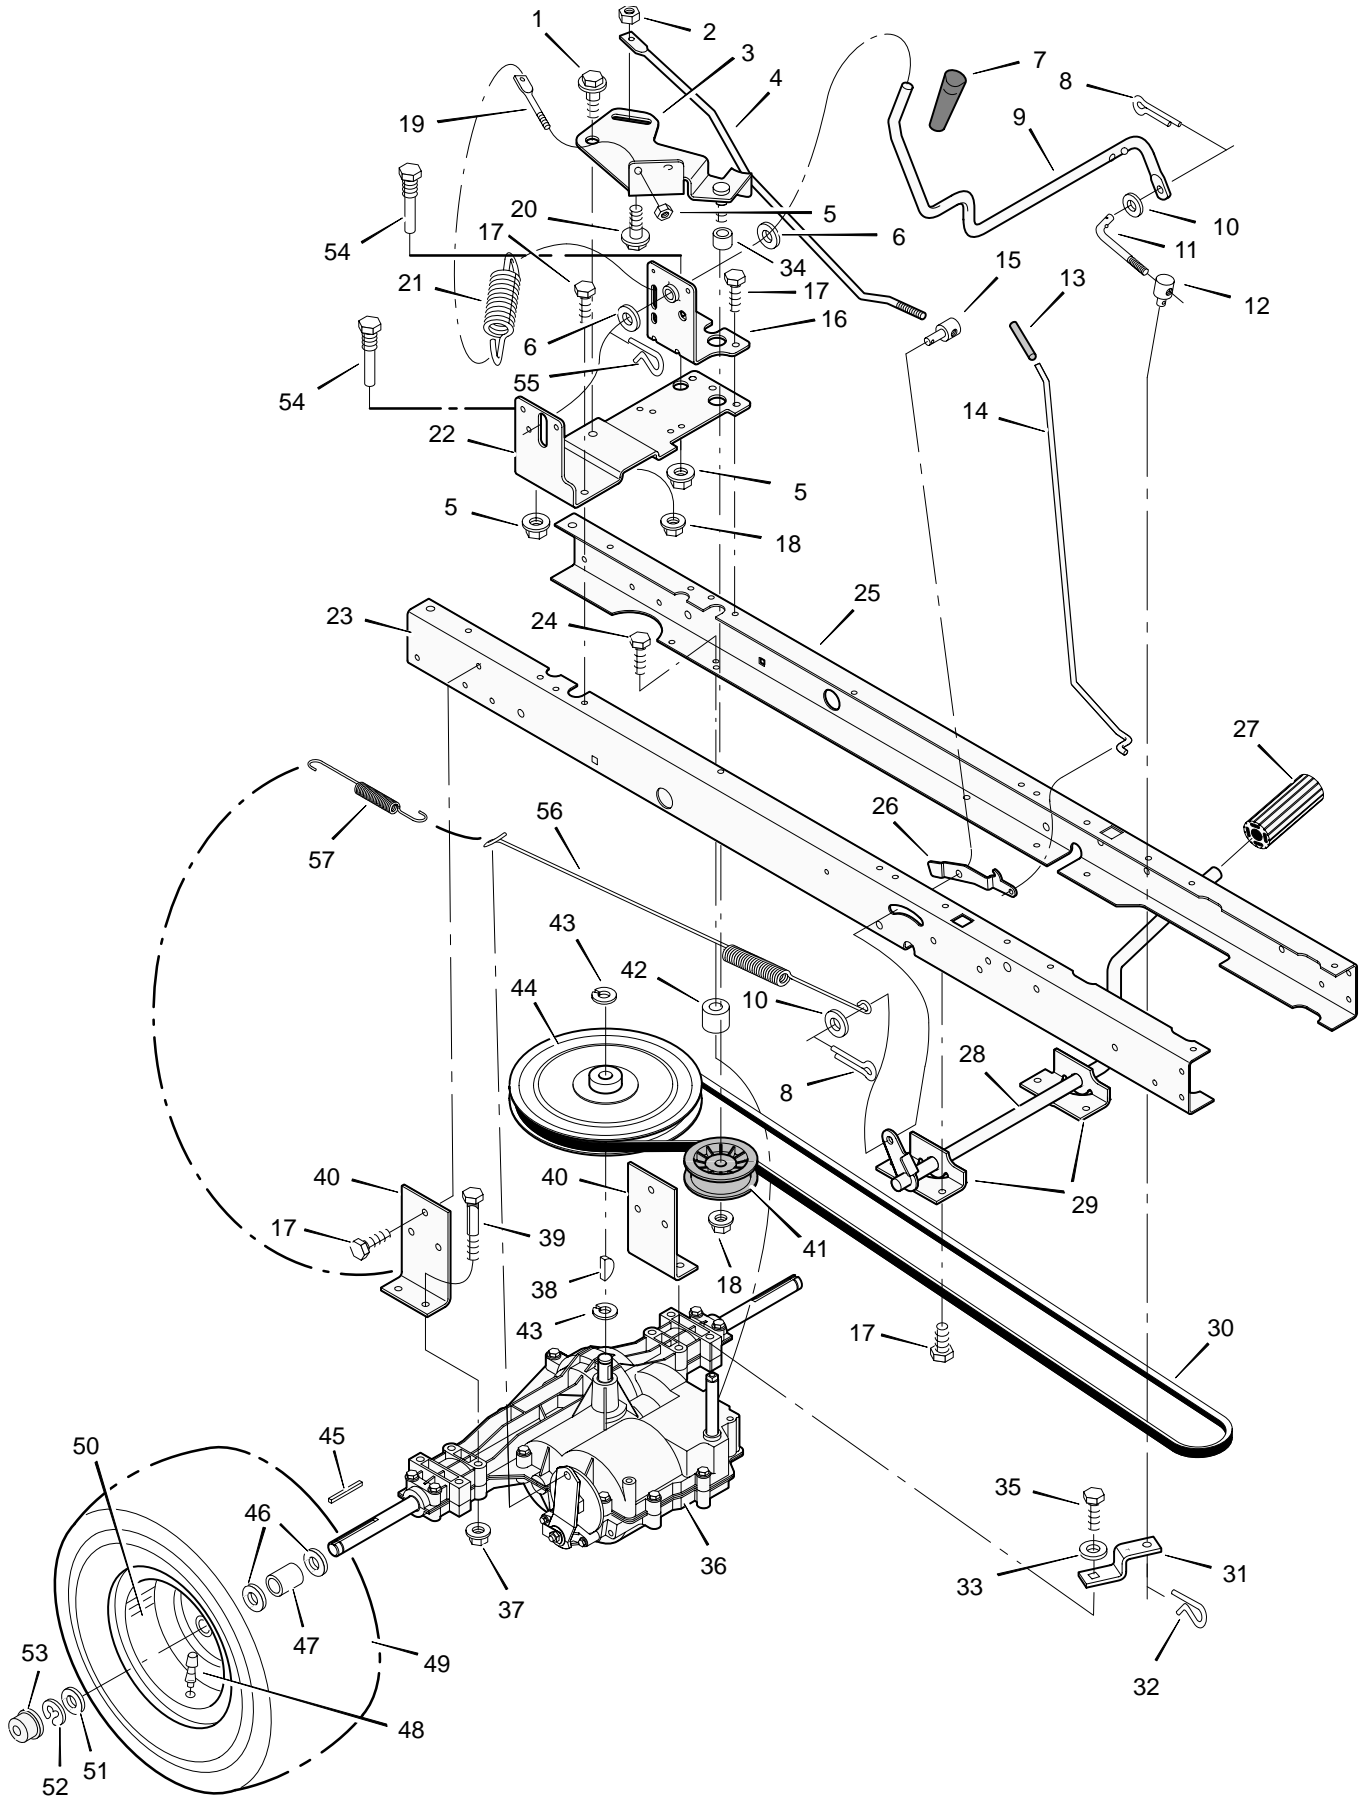

MODEL 31201x51B

REPAIR PARTS MOTION DRIVE

MODEL 31201x51B

REPAIR PARTS MOTION DRIVE

Key No.	Description	Part No.	Key No.	Description	Part No.
1	Bolt, Shoulder	9x39	30	Belt, Motion Drive	37x87
2	Nut, Hex	15x89	31	Yoke, Shift	94031Z
3	Arm, Idler	690273	32	Pin, Hair	31x6
4	Rod, Clutch	94041 Z	33	Washer	17x148
5	Nut	15x79	34	Spacer	690369
6	Washer	17x102	35	Bolt	6x105
7	Grip	92697	36	Transaxle	—
8	Pin, Cotter	30x20	37	Nut	15x88
9	Lever, Shift	94043 Z	38	Key, Woodruff	20697
10	Washer	17x47	39	Bolt	1x155
11	Link, Shift	94044 Z	40	Bracket, Transaxle	94008E700
12	Nut, Adjuster	21920	41	Pulley	690409
13	Grip	91079	42	Spacer	94132
14	Rod, Parking Brake	94152 Z	43	E-Ring	11x7
15	Nut, Adjuster	94815	44	Pulley, Drive	95094
16	Bracket, Shift	94034E700	45	Key, Square	21553
17	Screw	26x249	46	Washer	17x160
18	Nut	15x84	47	Spacer, Transaxle	690554 Z
19	Mount, Stud Spring	94042 Z	48	Stem, Valve	24373
20	Bolt, Shoulder	9x54	49	Tire *	776114
21	Spring, Extension	165x116	—	Tube	407049
22	Bracket, Shifter	690166E700	50	Wheel & Tire Assembly	690376-601
23	Frame, Right	690206E700	51	Washer	17x195
24	Screw	25x12	52	E-Ring	11x3
25	Frame, Left	690207E700	53	Hub Cap	94618
26	Latch, Parking Brake	94045 Z	54	Guide, Belt	93349
27	Pedal	21544	55	Pin, Hair	31x4
28	Lever, Brake/Clutch	94038E700	56	Spring, Extension	165x141
29	Bracket, Pedal	94035E700	57	Spring, Extension	165x92