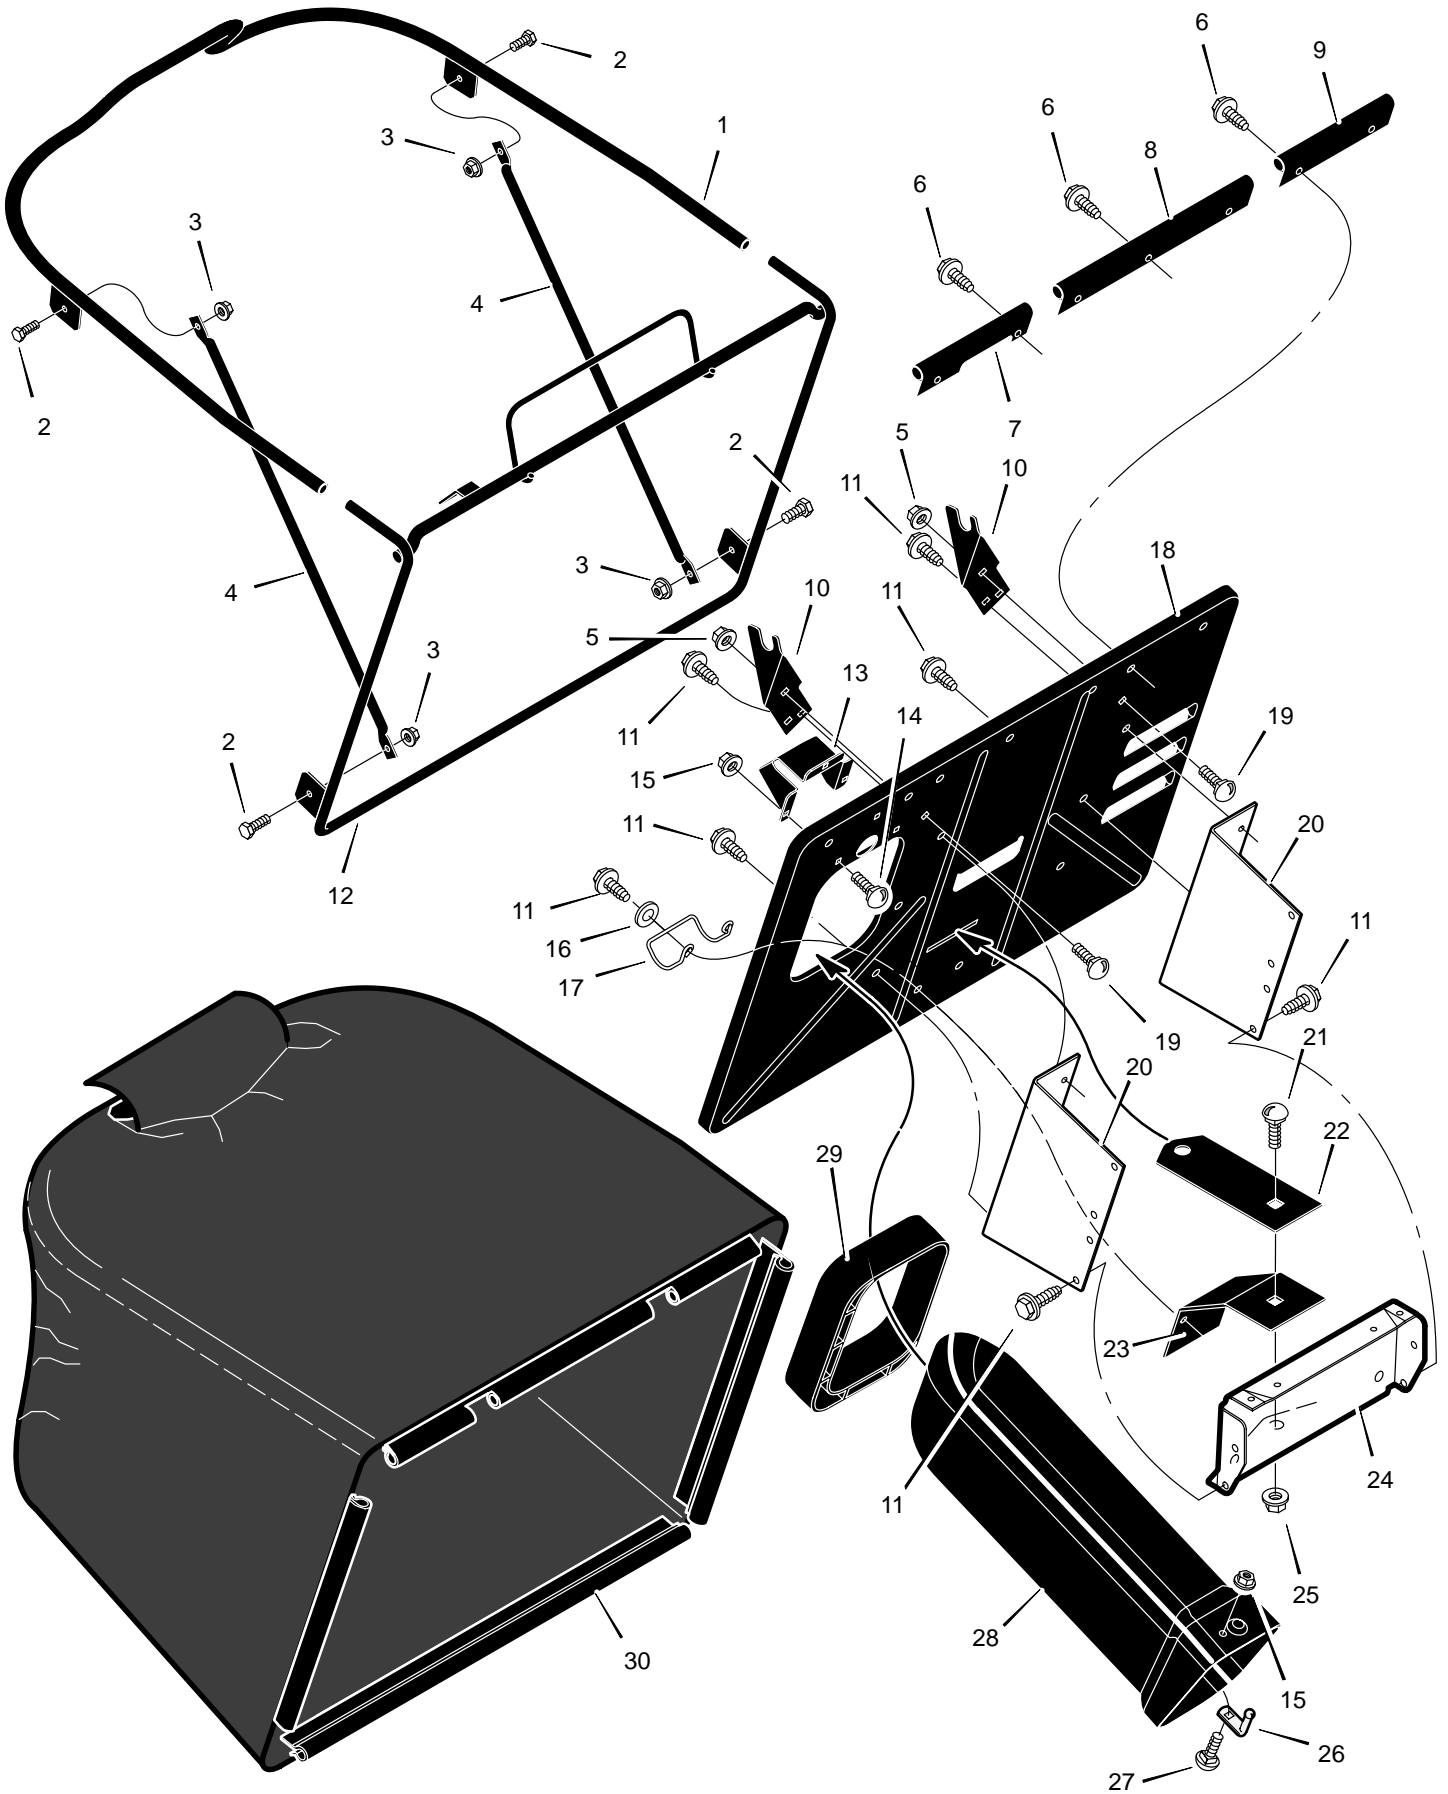

MODEL 31201x51B

REPAIR PARTS GRASS BAGGER

MODEL 31201x51B

REPAIR PARTS GRASS BAGGER

Key No.	Description	Part No.	Key No.	Description	Part No.
1	Tube, Top	690404	16	Washer	17x185
2	Bolt	1x94	17	Latch, Spring	690402
3	Nut	15x116	18	Pan, Rear	690362E700
4	Strut, Bag	690433	19	Bolt, Carriage	2x53
5	Nut, Flange	15x79	20	Bracket, Bagger Mounting	690355E700
6	Fastener, Panel	193x1	21	Screw	1x127
7	Seal, Bag (Right End)	690491	22	Plate, Hitch	1001000E700
8	Seal, Bag (Center)	690492	23	Bracket, Lower Mounting	1001001E700
9	Seal, Bag (Left End)	690493	24	Plate, Hitch	1001002E700
10	Hinge	690356E700	25	Nut	15x41
11	Screw	26x249	26	Pin, Latch	54563
12	Assembly, Bag Frame	690403	27	Bolt, Carriage	2x39
13	Bracket, Switch	690400E700	28	Tube, Connecting	690368
14	Bolt, Carriage	2x82	29	Grommet, Extension Tube	690429
15	Nut, Flange	15x89	30	Bag, Grass	690438