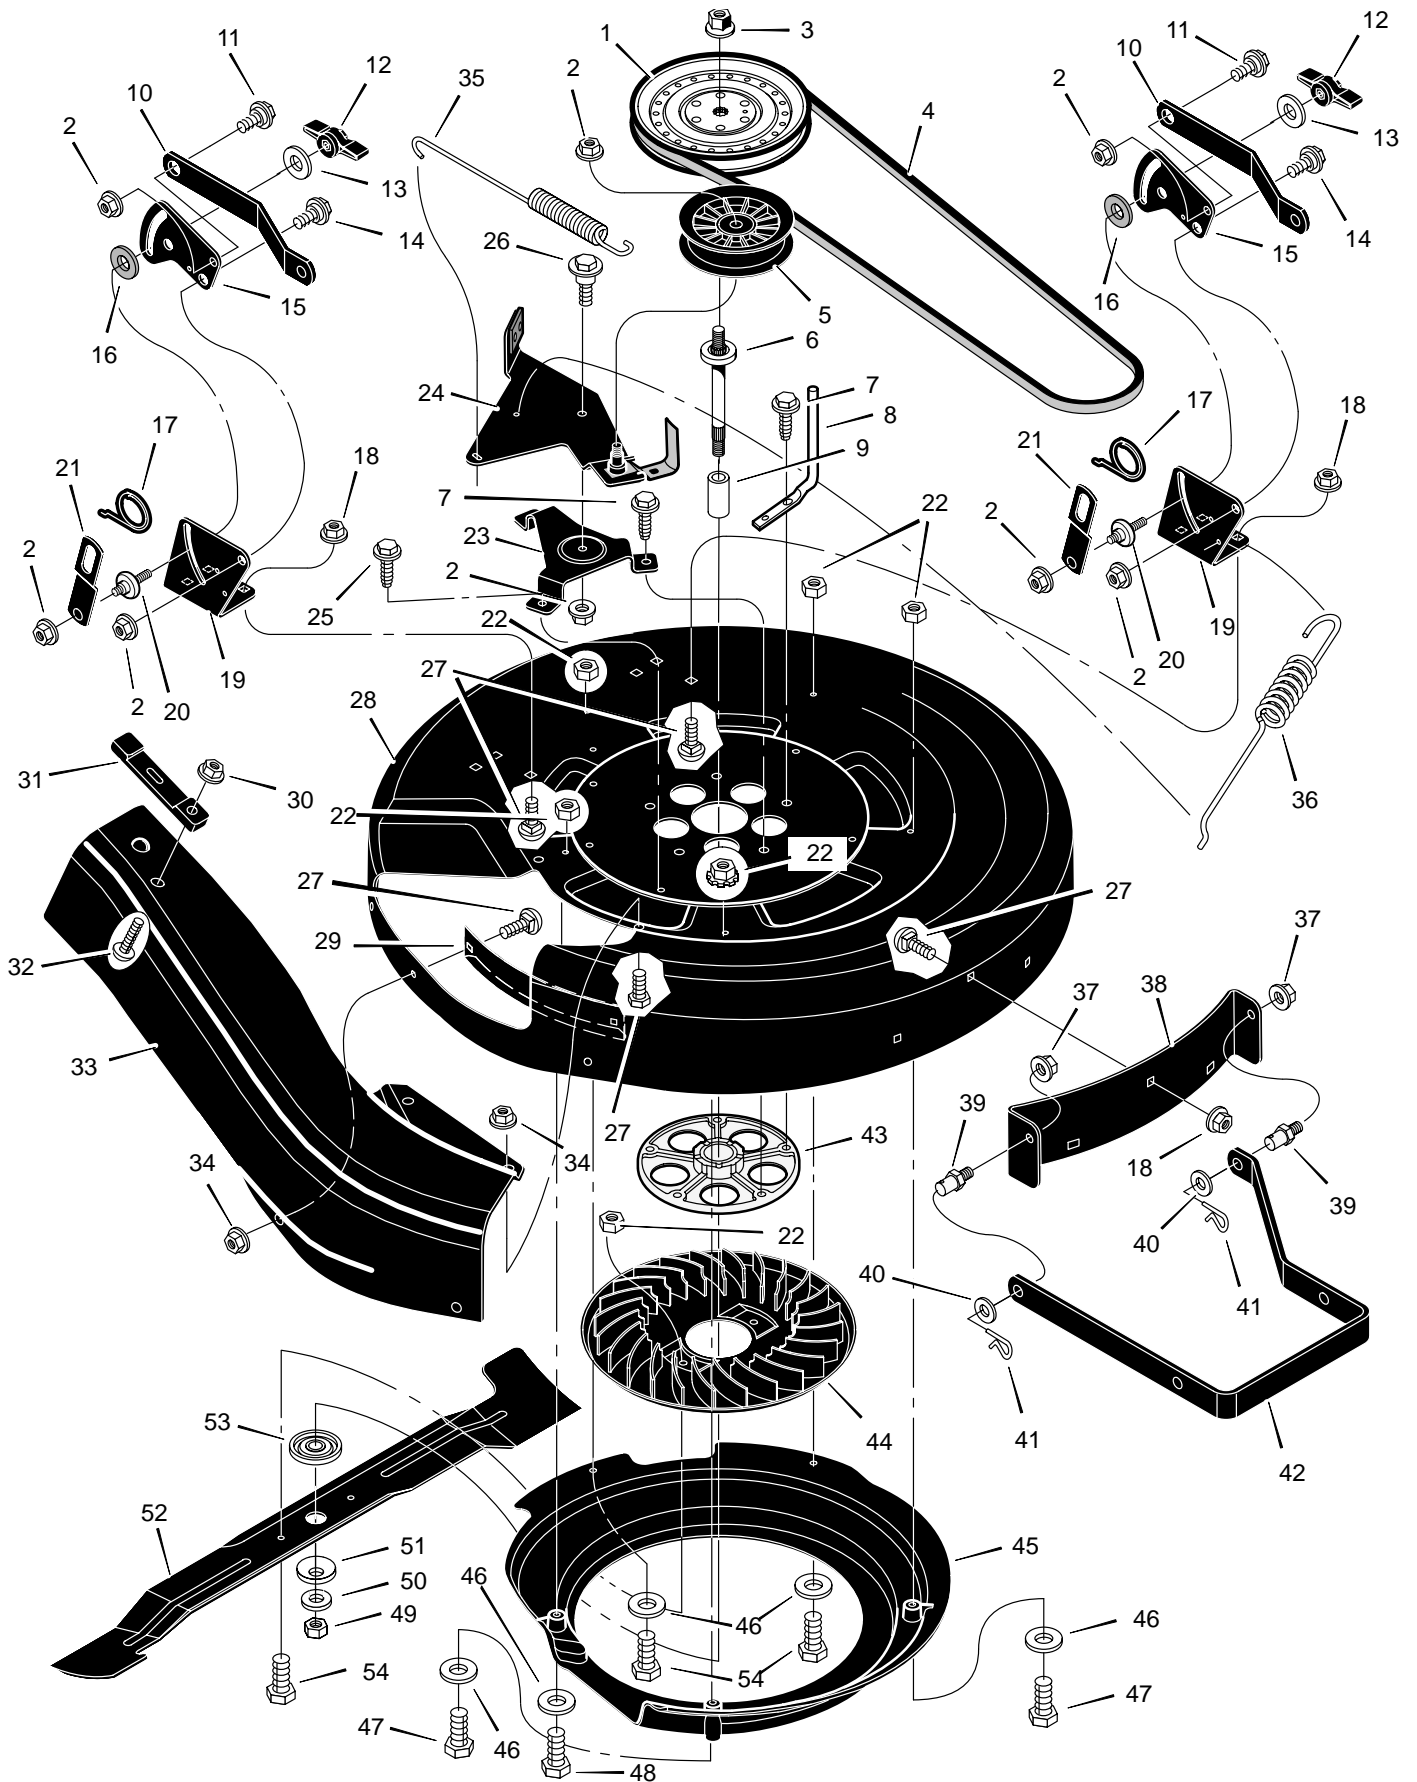

MODEL 31201x51B

REPAIR PARTS MOWER HOUSING

MODEL 31201x51B

REPAIR PARTS MOWER HOUSING

Key No.	Description	Part No.	Key No.	Description	Part No.
1	Pulley	690432	29	Baffle	690399E700
2	Nut, Flange	15x84	30	Nut, Flange	15x89
3	Nut	15x121	31	Strap, Rubber	54695
4	Belt, Blade	37x74	32	Screw	1x139
5	Pulley, Idler	690387	33	Extension, Chute	690367
6	Mandrel	94129	34	Nut	15x79
7	Screw	25x7	35	Spring, PTO	165x118
8	Guide, Belt	92424	36	Spring, Extension	165x140
9	Spacer	94130	37	Nut, Flange	15x84
10	Bracket, Rear Suspension	94055E700	38	Bracket, Front Deck	690380E700
11	Bolt, Shoulder	9x52	39	Pin, Threaded Shoulder	94067
12	Knob	94068	40	Washer	17x91
13	Washer	17x45	41	Pin, Hair	31x4
14	Bolt, Shoulder	9x51	42	Hanger, Front	690381E700
15	Plate, Suspension	690379E700	43	Housing, Jackshaft	94305
16	Pad, Friction	94137	44	Fan, Assist	690359
17	Spring	166x43	45	Housing, Fan	690360
18	Nut, Flange	15x79	46	Washer	17x37
19	Bracket, Rear Deck	690378E700	47	Bolt	1x94
20	Pin, Hanger	95194	48	Bolt	1x90
21	Link, Lift	94053	49	Nut	15x100
22	Nut	15x116	50	Washer	17x165
23	Bracket, Idler Arm	690427E700	51	Washer, Belleville	17x166
24	Assembly, Idler Arm & Pad	690647	52	Blade	690398E701
25	Screw	26x249	53	Adapter, Blade	92466
26	Bolt, Shoulder	9x39	54	Bolt	1x121
27	Bolt, Carriage	2x64	1-54	Blade Housing, Complete	776110
28	Housing, Blade	690530E700