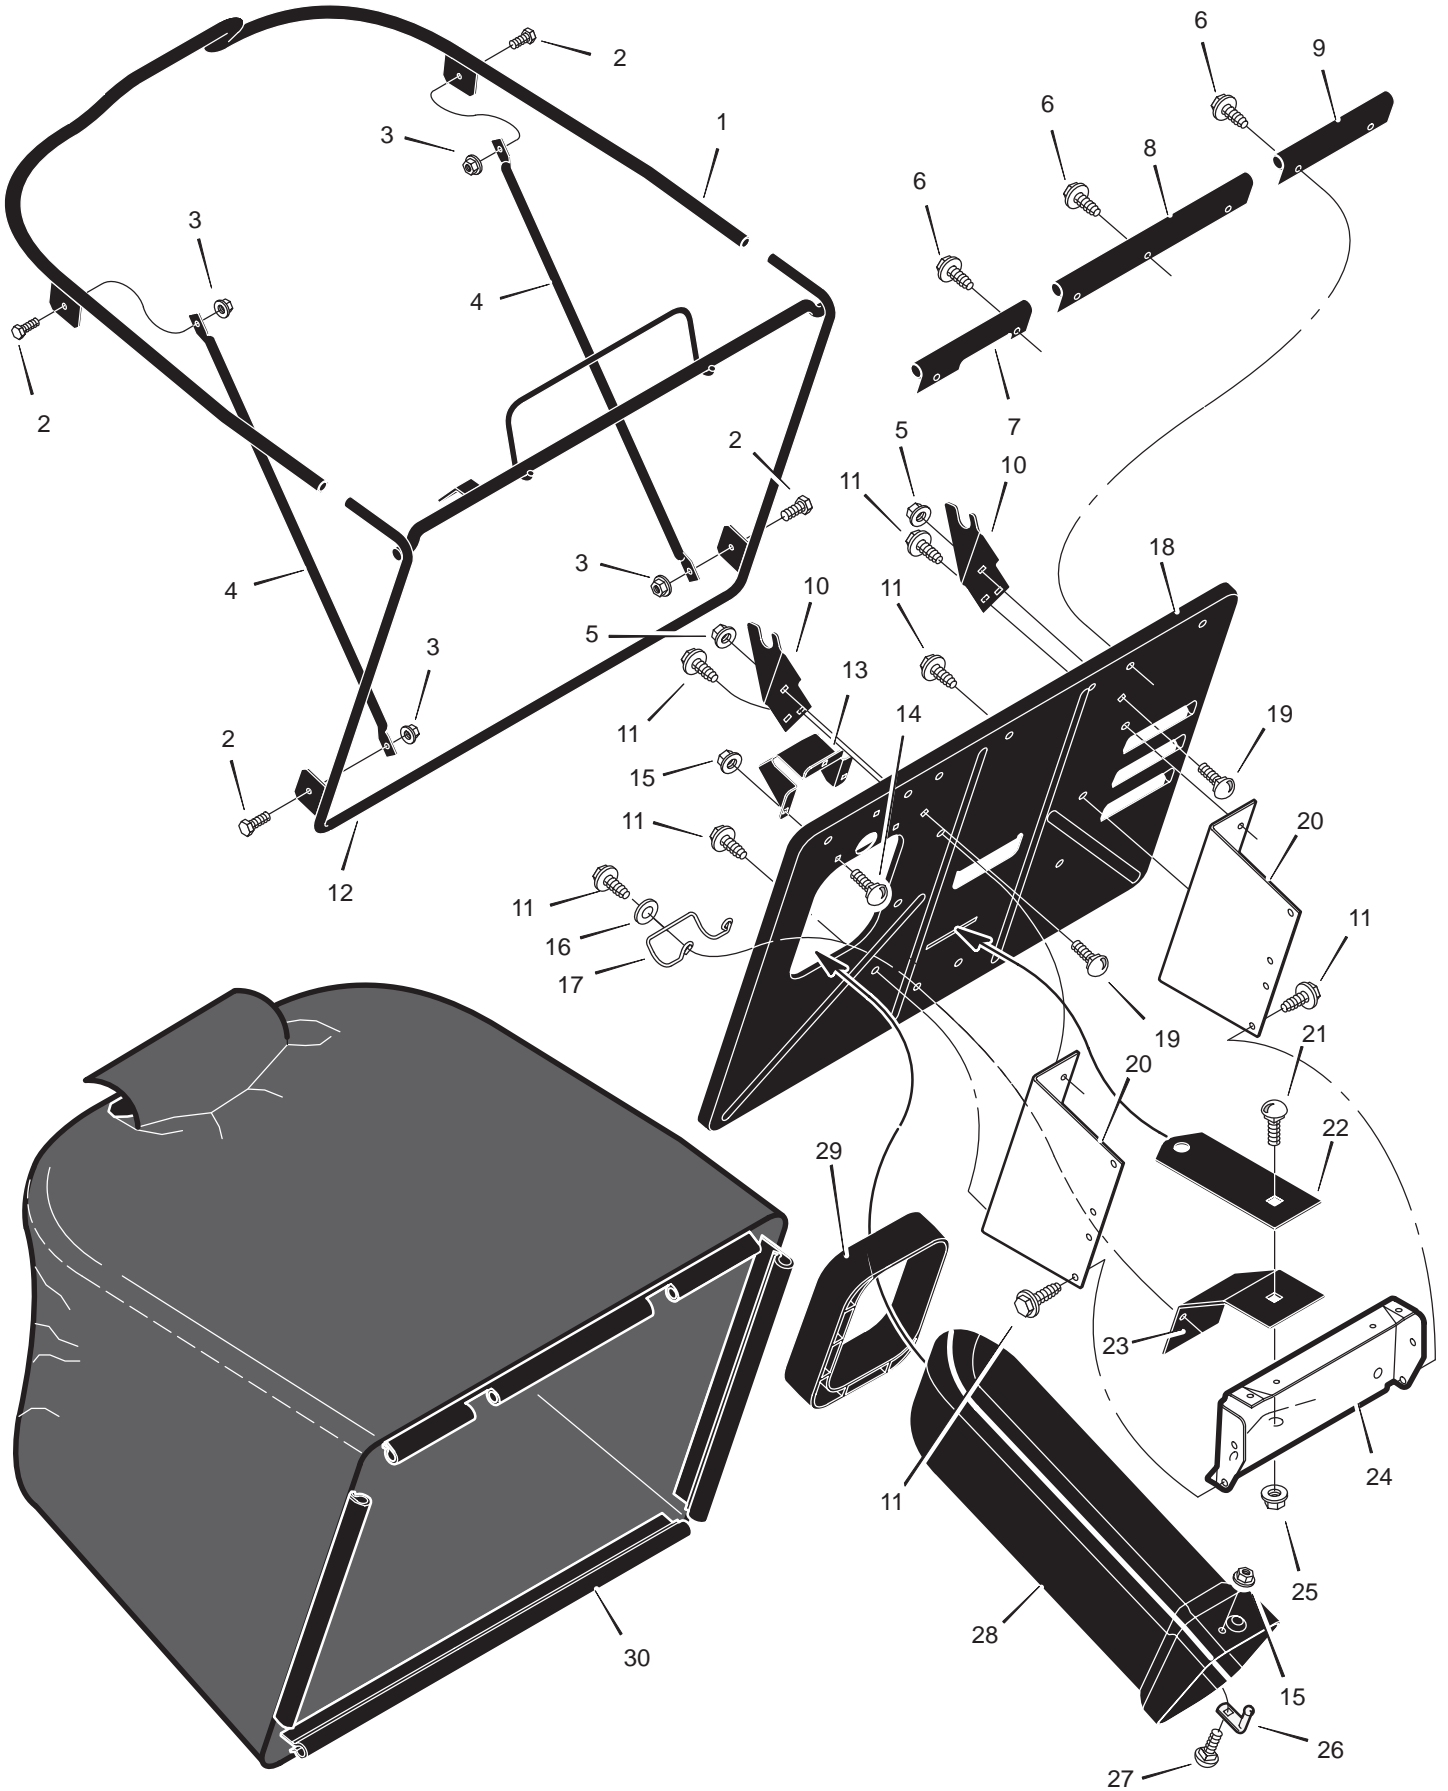

MODEL 31201x51A

REPAIR PARTS GRASS BAGGER

MODEL 31201x51A

REPAIR PARTS GRASS BAGGER

Key No.	Description	Part No.	Key No.	Description	Part No.
1	Tube, Top	690404	16	Washer	17x185
2	Bolt	1x94	17	Latch, Spring	690402
3	Nut	15x116	18	Pan, Rear	690362E700
4	Strut, Bag	690433	19	Bolt, Carriage	2x53
5	Nut, Flange	15x79	20	Bracket, Bagger Mounting	690355E700
6	Fastener, Panel	193x1	21	Screw	1x127
7	Seal, Bag (Right End)	690491	22	Plate, Hitch	690358E700
8	Seal, Bag (Center)	690492	23	Bracket, Lower Mounting	690357E700
9	Seal, Bag (Left End)	690493	24	Plate, Hitch	94002E700
10	Hinge	690356E700	25	Nut	15x41
11	Screw	26x249	26	Pin, Latch	54563
12	Assembly, Bag Frame	690403	27	Bolt, Carriage	2x39
13	Bracket, Switch	690400E700	28	Tube, Connecting	690368
14	Bolt, Carriage	2x82	29	Grommet, Extension Tube	690429
15	Nut, Flange	15x89	30	Bag, Grass	690438