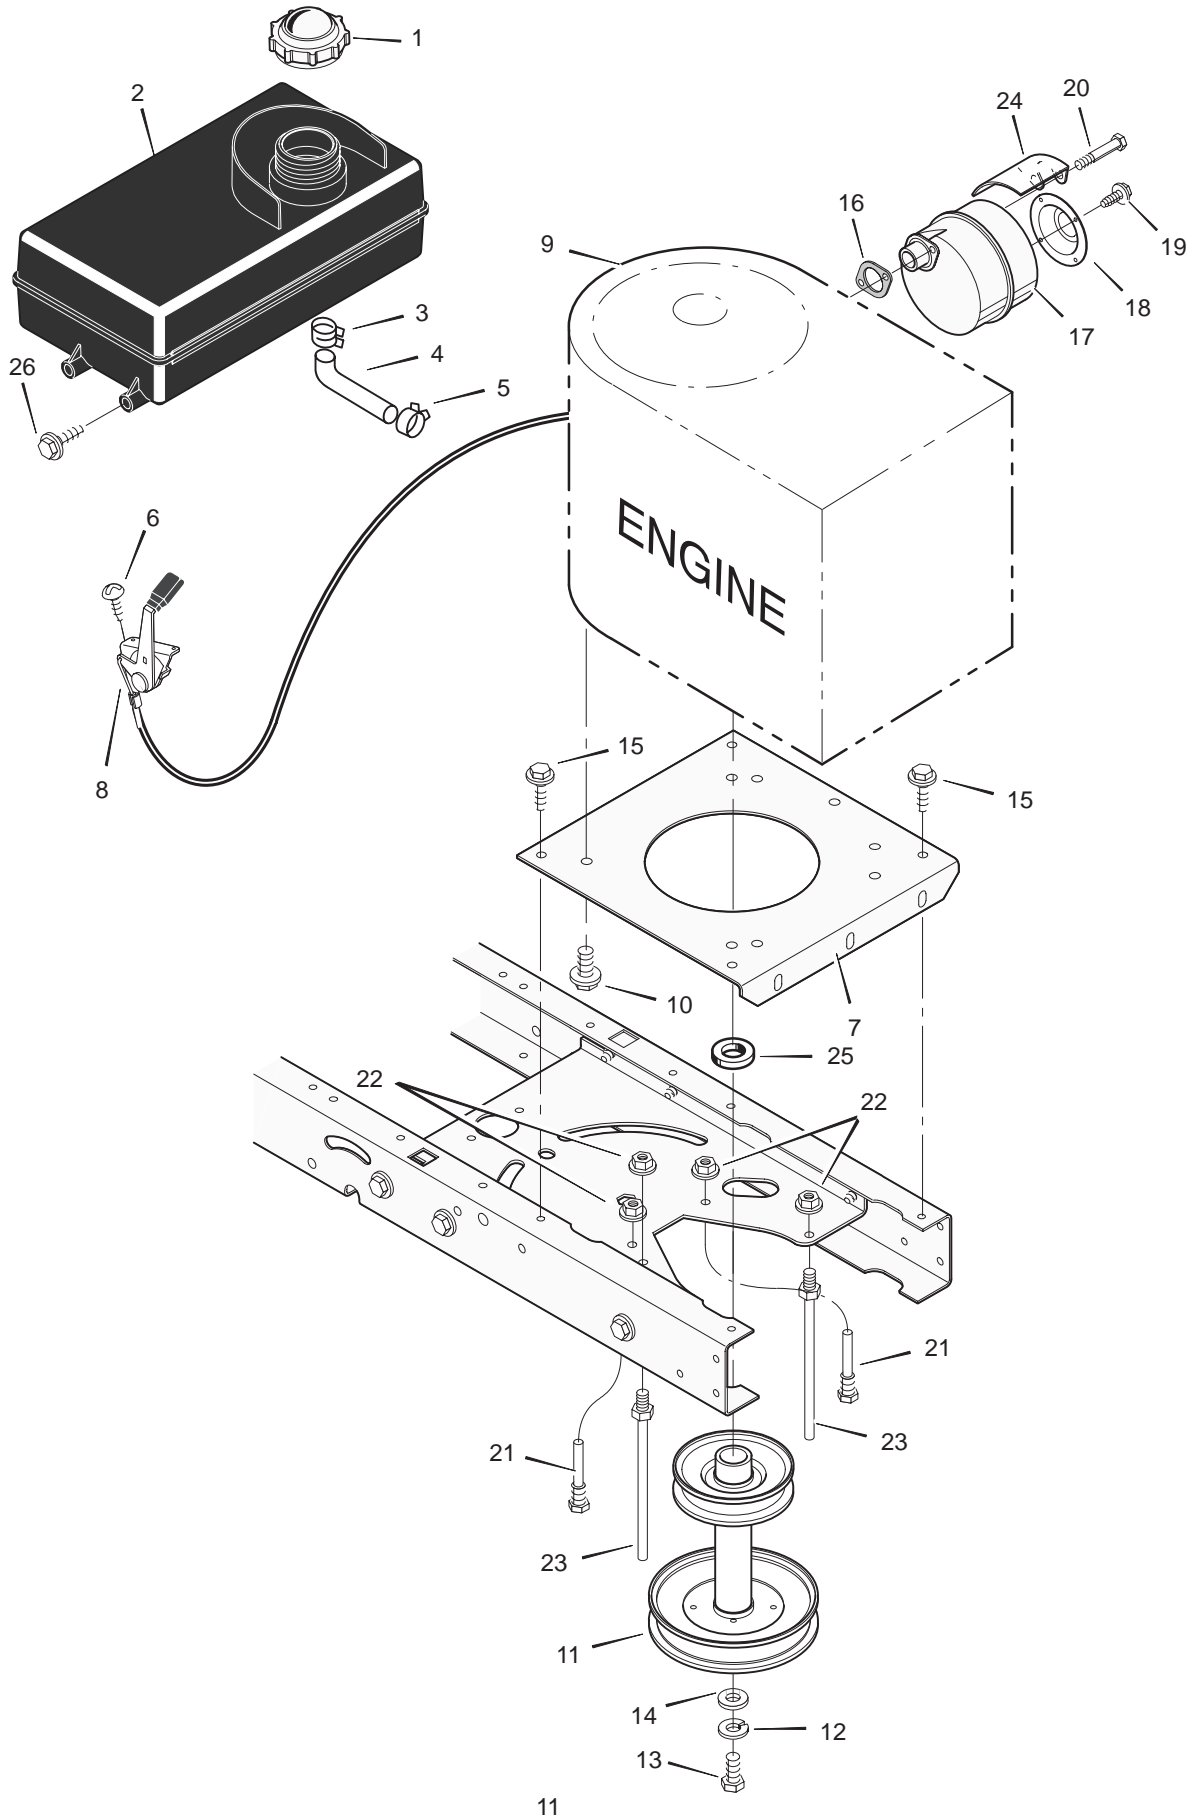

MODEL 31201x51A

REPAIR PARTS ENGINE MOUNT

MODEL 31201x51A

REPAIR PARTS ENGINE MOUNT

Key No.	Description	Part No.
1	Fuel Cap	92317
2	Fuel Tank	94073
3	Hose Clamp	95197
4	Fuel Line	23717
5	Hose Clamp	95197
6	Screw	26x201
7	Plate, Engine	94006E700
8	Throttle Control	91989
9	Engine	—
10	Bolt, Engine Mount	25x7
11	Stack Pulley Assembly	690439 Z
12	Lockwasher	19x35
13	Bolt, Hex	1x140
14	Washer	17x170
15	Screw	26x249
16	Gasket	91309
17	Muffler	91271
18	Deflector, Muffler	94099Z
19	Screw	26x208
20	Bolt, Hex	1x134
21	Guide, Belt	93349
22	Nut, Flange	15x79 Z
23	Guide, Belt	94066
24	Shield, Heat	91277
26	Screw	26x253
25	Spacer	93077