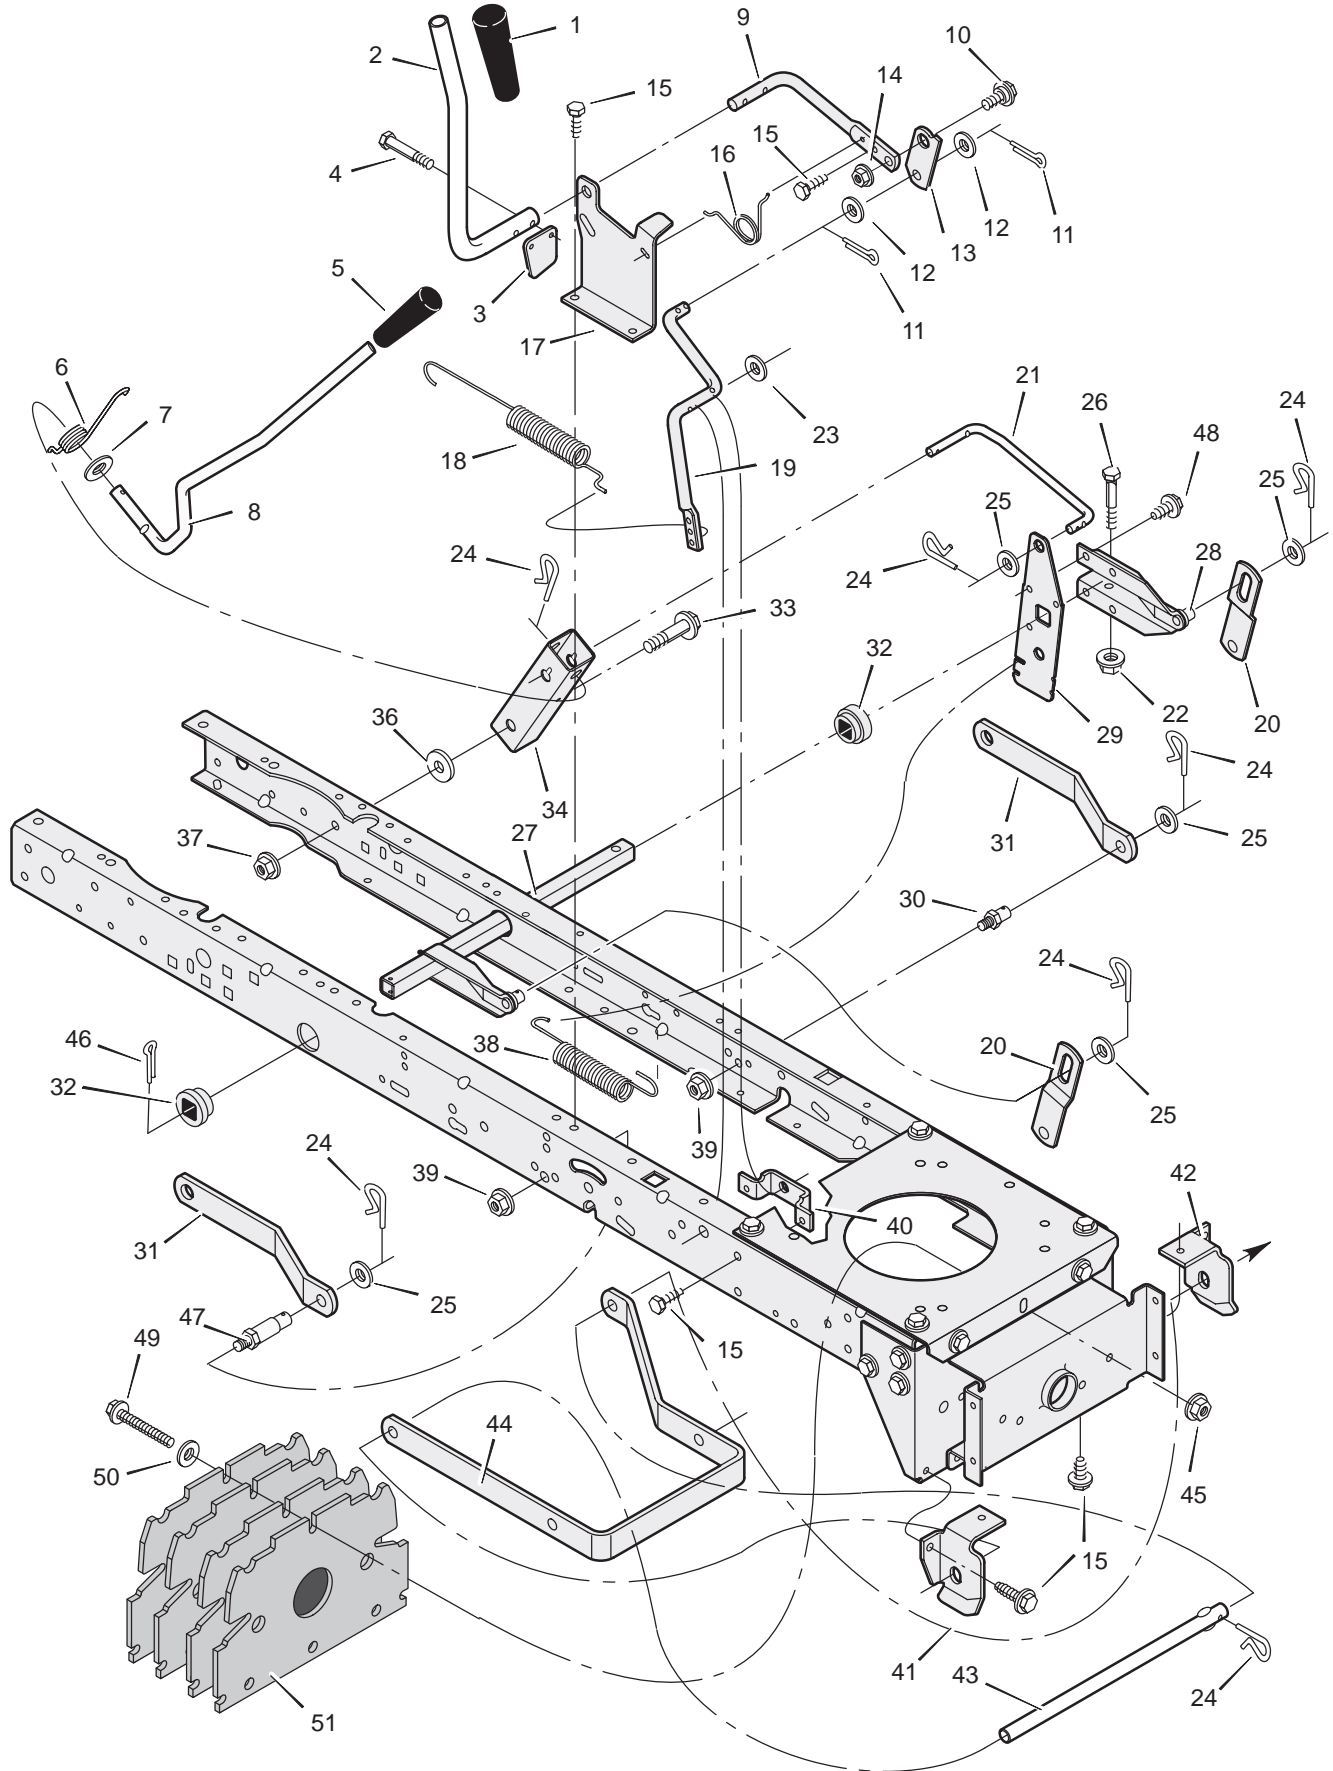

MODEL 31201x51A

REPAIR PARTS MOWER HOUSING SUSPENSION

MODEL 31201x51A

REPAIR PARTS MOWER HOUSING SUSPENSION

Key No.	Description	Part No.	Key No.	Description	Part No.
1	Grip	92698	26	Bolt, Hex	1x74
2	Handle	94157 Z	27	Arm Assembly, Right Lift	690386E700
3	Pad, Switch	94022 Z	28	Arm, Right Lift	94180E700
4	Bolt	25x3	29	Plate, Lift Arm	94030E700
5	Grip	92697	30	Pin	94067
6	Spring	166x40	31	Bracket, Rear Suspension	94055E700
7	Washer	17x103	32	Bushing, Lift Tube	94065
8	Lever, Lift	94195 Z	33	Bolt, Shoulder	9x53
9	Lever, PTO	94017 Z	34	Bracket, Pivot	94015E700
10	Bolt, Shoulder	9x39	36	Washer	17x191
11	Pin, Cotter	30x20	37	Nut, Flange	15x84
12	Washer	17x102	38	Spring	165x117
13	Link, PTO	94004 Z	39	Nut, Flange	15x68
14	Nut, Flange	15x84	40	Bracket, PTO	94005E700
15	Screw	26x249	41	Hanger, Right Deck	94026E700
16	Spring	166x39	42	Hanger, Left Deck	94027E700
17	Bracket, PTO	94018E700	43	Rod, Hanger	94158Z
18	Spring	165x116	44	Hanger, Front	690381E700
19	Crank, PTO	690394E700	45	Nut, Flange	15x89
20	Link, Lift	94053E700	46	Pin, Cotter	30x49
21	Link, Lift Handle	94028E700	47	Pin, Threaded Shoulder	690382
22	Nut, Flange	15x118	48	Screw	26x49
23	Washer	17x57	49	Bolt, Hex	1x106
24	Pin, Hair	31x4	50	Washer	17x38
25	Washer	17x91 Z	51	Plate, Weight	690370E700