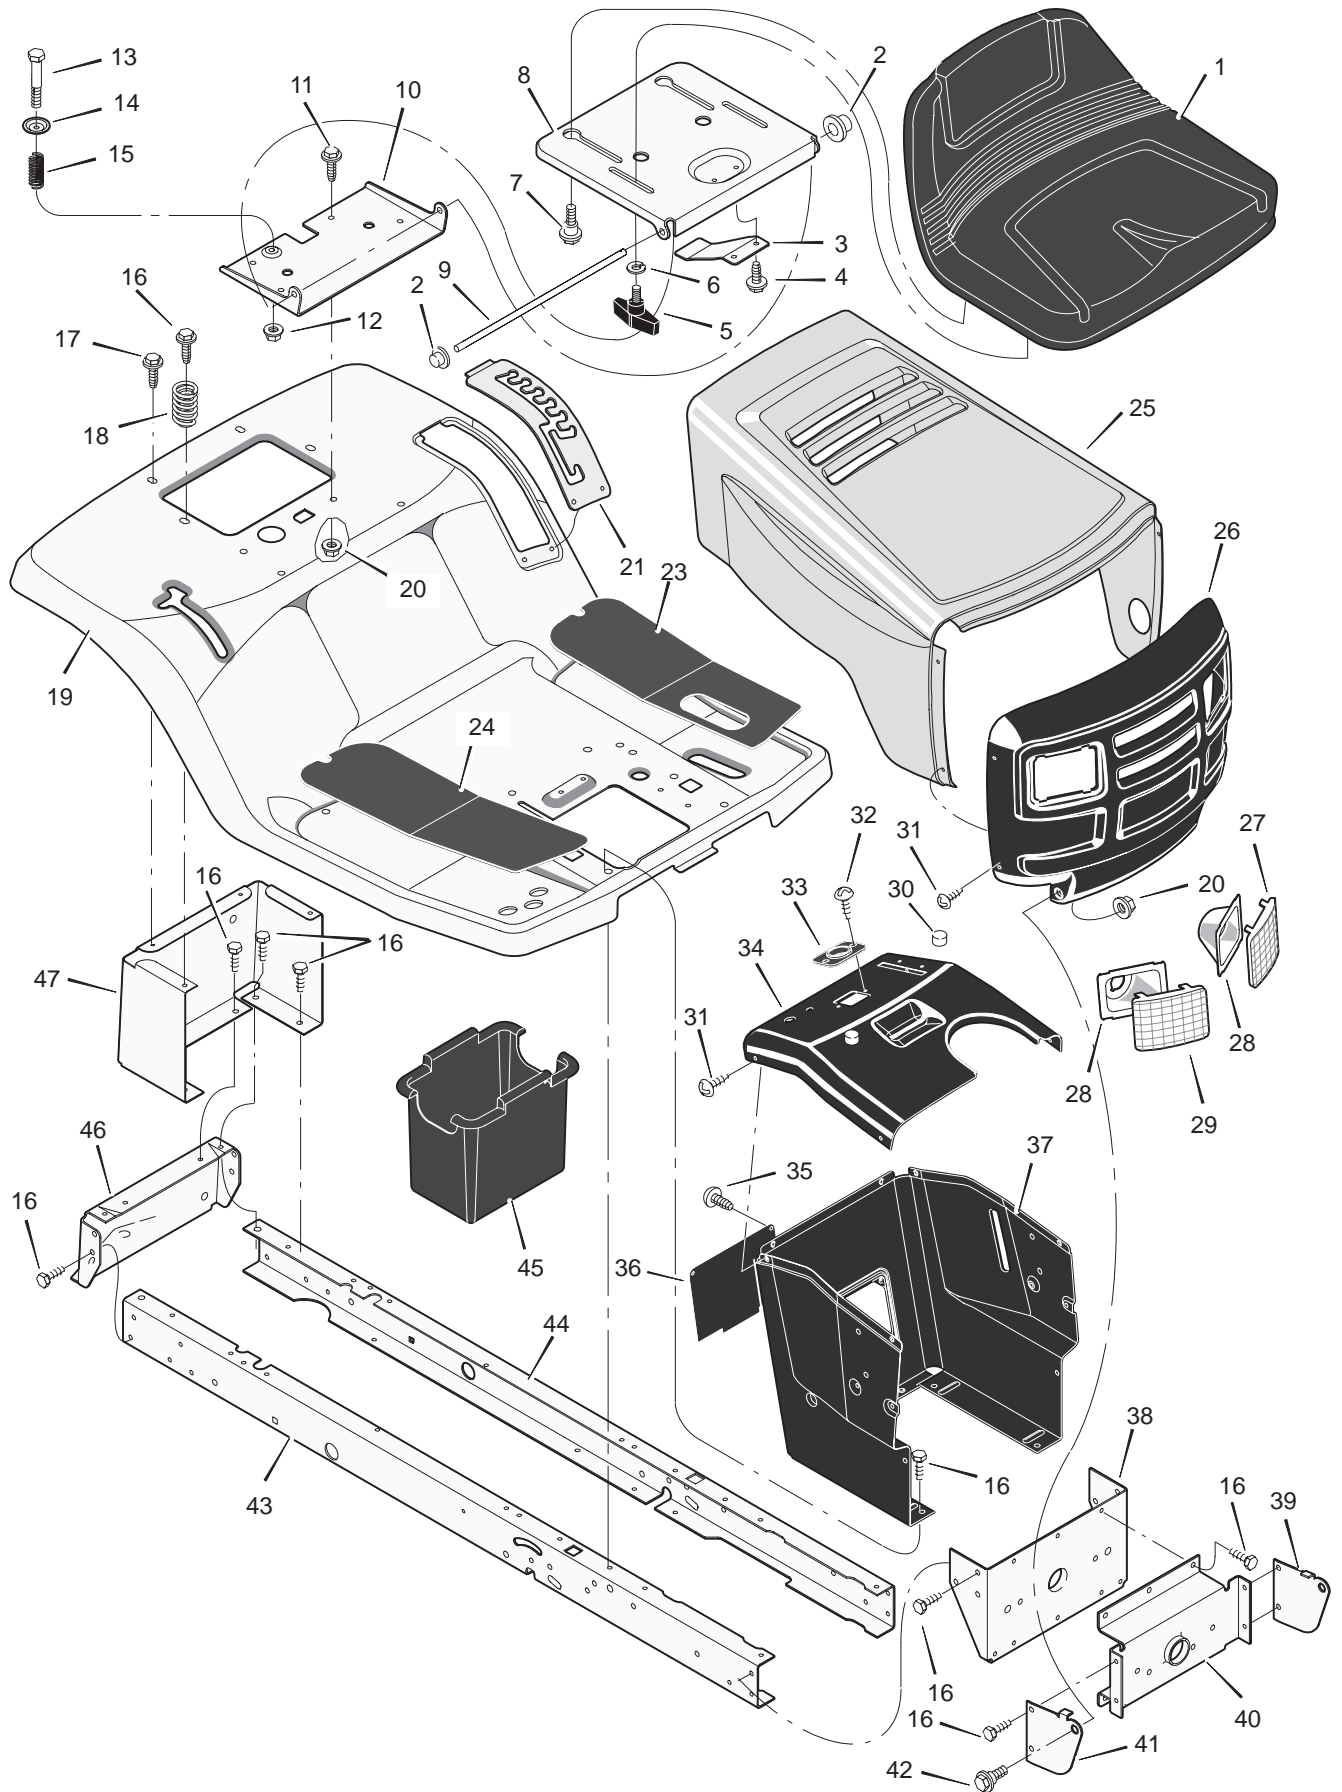

MODEL 31201x51A

REPAIR PARTS CHASSIS & HOOD

MODEL 31201x51A

REPAIR PARTS CHASSIS & HOOD

Key No.	Description	Part No.	Key No.	Description	Part No.
1	Seat	94162	27	Lens, Left	94081
2	Cap, Push On	28x23	28	Bezel	94807 Z
3	Spring	94057	29	Lens, Right	94080
4	Screw	26x229	31	Screw	26x270
5	Bolt, Wing	94160	32	Screw	26x239
6	Washer	17x47Z	33	Bearing, Steering	94075
7	Bolt, Shoulder	9x56	34	Dash	94074E700
8	Support, Seat	94154E700	35	Screw	26x250
9	Rod, Pivot	94156 Z	36	Panel, Access	93007E700
10	Bracket, Pivot	94153E700	37	Support, Dash	95318E700
11	Bolt	1x45	38	Bracket, Rear Hanger	94013E700
12	Nut	15x89	39	Support, Left Grille	94083E700
13	Bolt, Shoulder	9x55	40	Axle, Hanger	94007E700
14	Washer	94155Z	41	Support, Right Grille	94082E700
15	Spring	164x31	42	Bolt, Shoulder	9x51
16	Screw	26x249	43	Frame, Right	690206E700
17	Screw	26x263	44	Frame, Left	690207E700
18	Spring	164x30	45	Container, Battery	94069
19	Deck, Seat	95249E245	46	Plate, Hitch	94002E700
20	Nut	15x88	47	Panel, Rear	690434E700
21	Plate, Index	94151E700	—	Decal, Right Hood	44x7052
23	Mat, Left	94999	—	Decal, Left Hood	44x7053
24	Mat, Right	94998	—	Decal, Warning	44x7325
25	Hood	94072E245	—	Instruction Book & Parts List	F-99731
26	Grille	94079E700