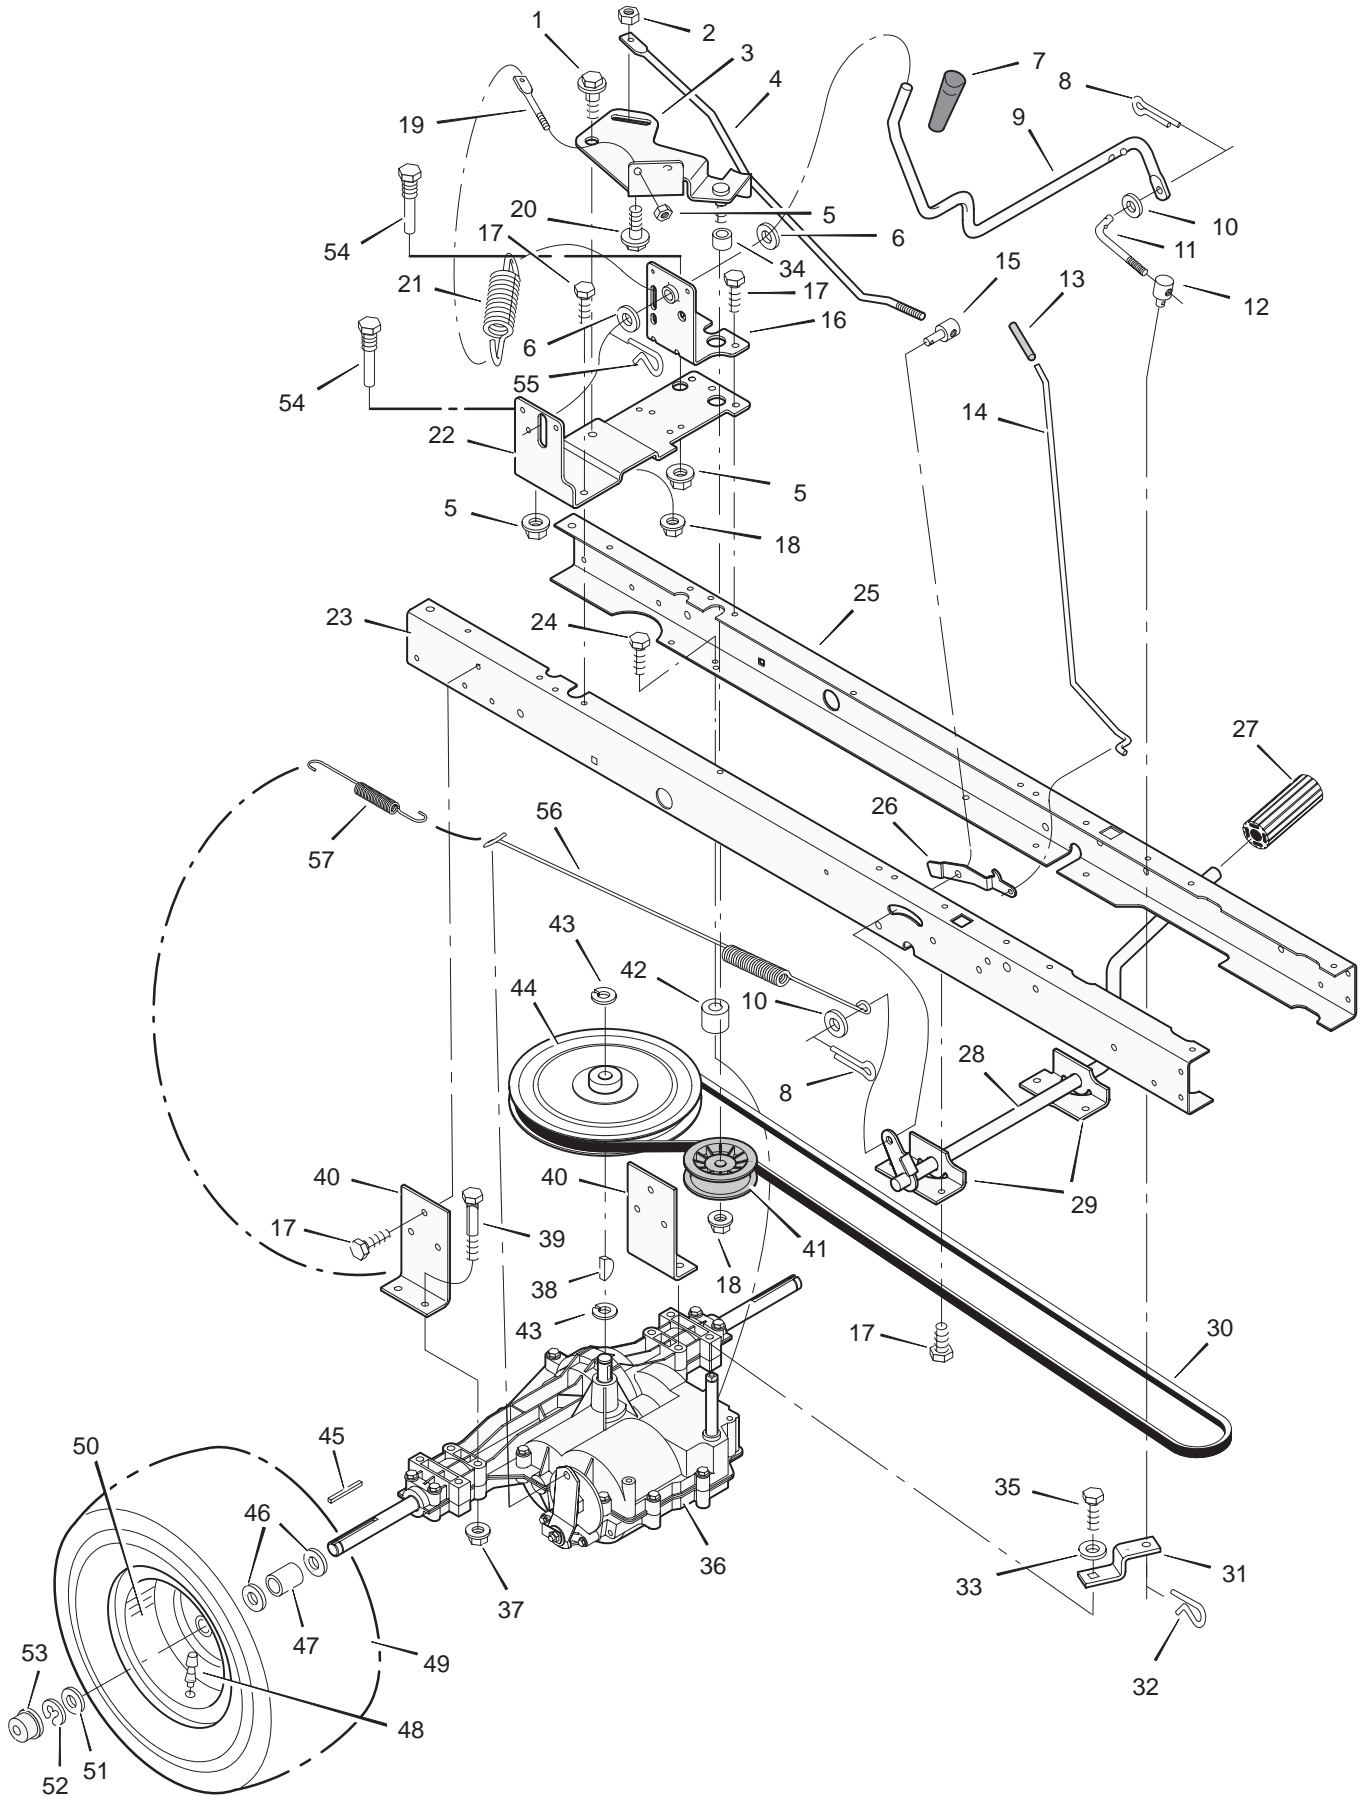

MODEL 31201x51A

REPAIR PARTS MOTION DRIVE

MODEL 31201x51A

REPAIR PARTS MOTION DRIVE

Key No.	Description	Part No.	Key No.	Description	Part No.
1	Bolt, Shoulder	9x39	30	Belt, Motion Drive	37x87
2	Nut, Hex	15x89	31	Yoke, Shift	94031Z
3	Arm, Idler	690273	32	Pin, Hair	31x6
4	Rod, Clutch	94041 Z	33	Washer	17x148
5	Nut	15x79	34	Spacer	690369
6	Washer	17x102	35	Bolt	6x105
7	Grip	92697	36	Transaxle	—
8	Pin, Cotter	30x20	37	Nut	15x88
9	Lever, Shift	94043 Z	38	Key, Woodruff	20697
10	Washer	17x47 Z	39	Bolt	1x155
11	Link, Shift	94044 Z	40	Bracket, Transaxle	94008E700
12	Nut, Adjuster	21920	41	Pulley	690409
13	Grip	91079	42	Spacer	94132
14	Rod, Parking Brake	95005 Z	43	E-Ring	11x7
15	Nut, Adjuster	94815	44	Pulley, Drive	95094
16	Bracket, Shift	94034E700	45	Key, Square	21553
17	Screw	26x249	46	Washer	17x160
18	Nut	15x84	47	Spacer, Transaxle	87x105 Z
19	Mount, Stud Spring	94042 Z	48	Stem, Valve	24373
20	Bolt, Shoulder	9x54	49	Tire *	776114
21	Spring, Extension	165x116	—	Tube	407049
22	Bracket, Shifter	690166E700	50	Wheel & Tire Assembly	690376-601
23	Frame, Right	690206E700	51	Washer	17x195
24	Screw	25x12	52	E-Ring	11x3
25	Frame, Left	690207E700	53	Hub Cap	94618
26	Latch, Parking Brake	94045 Z	54	Guide, Belt	93349
27	Pedal	21544	55	Pin, Hair	31x4
28	Lever, Brake/Clutch	94038E700	56	Spring, Extension	165x141
29	Bracket, Pedal	94035E700	57	Spring, Extension	165x92