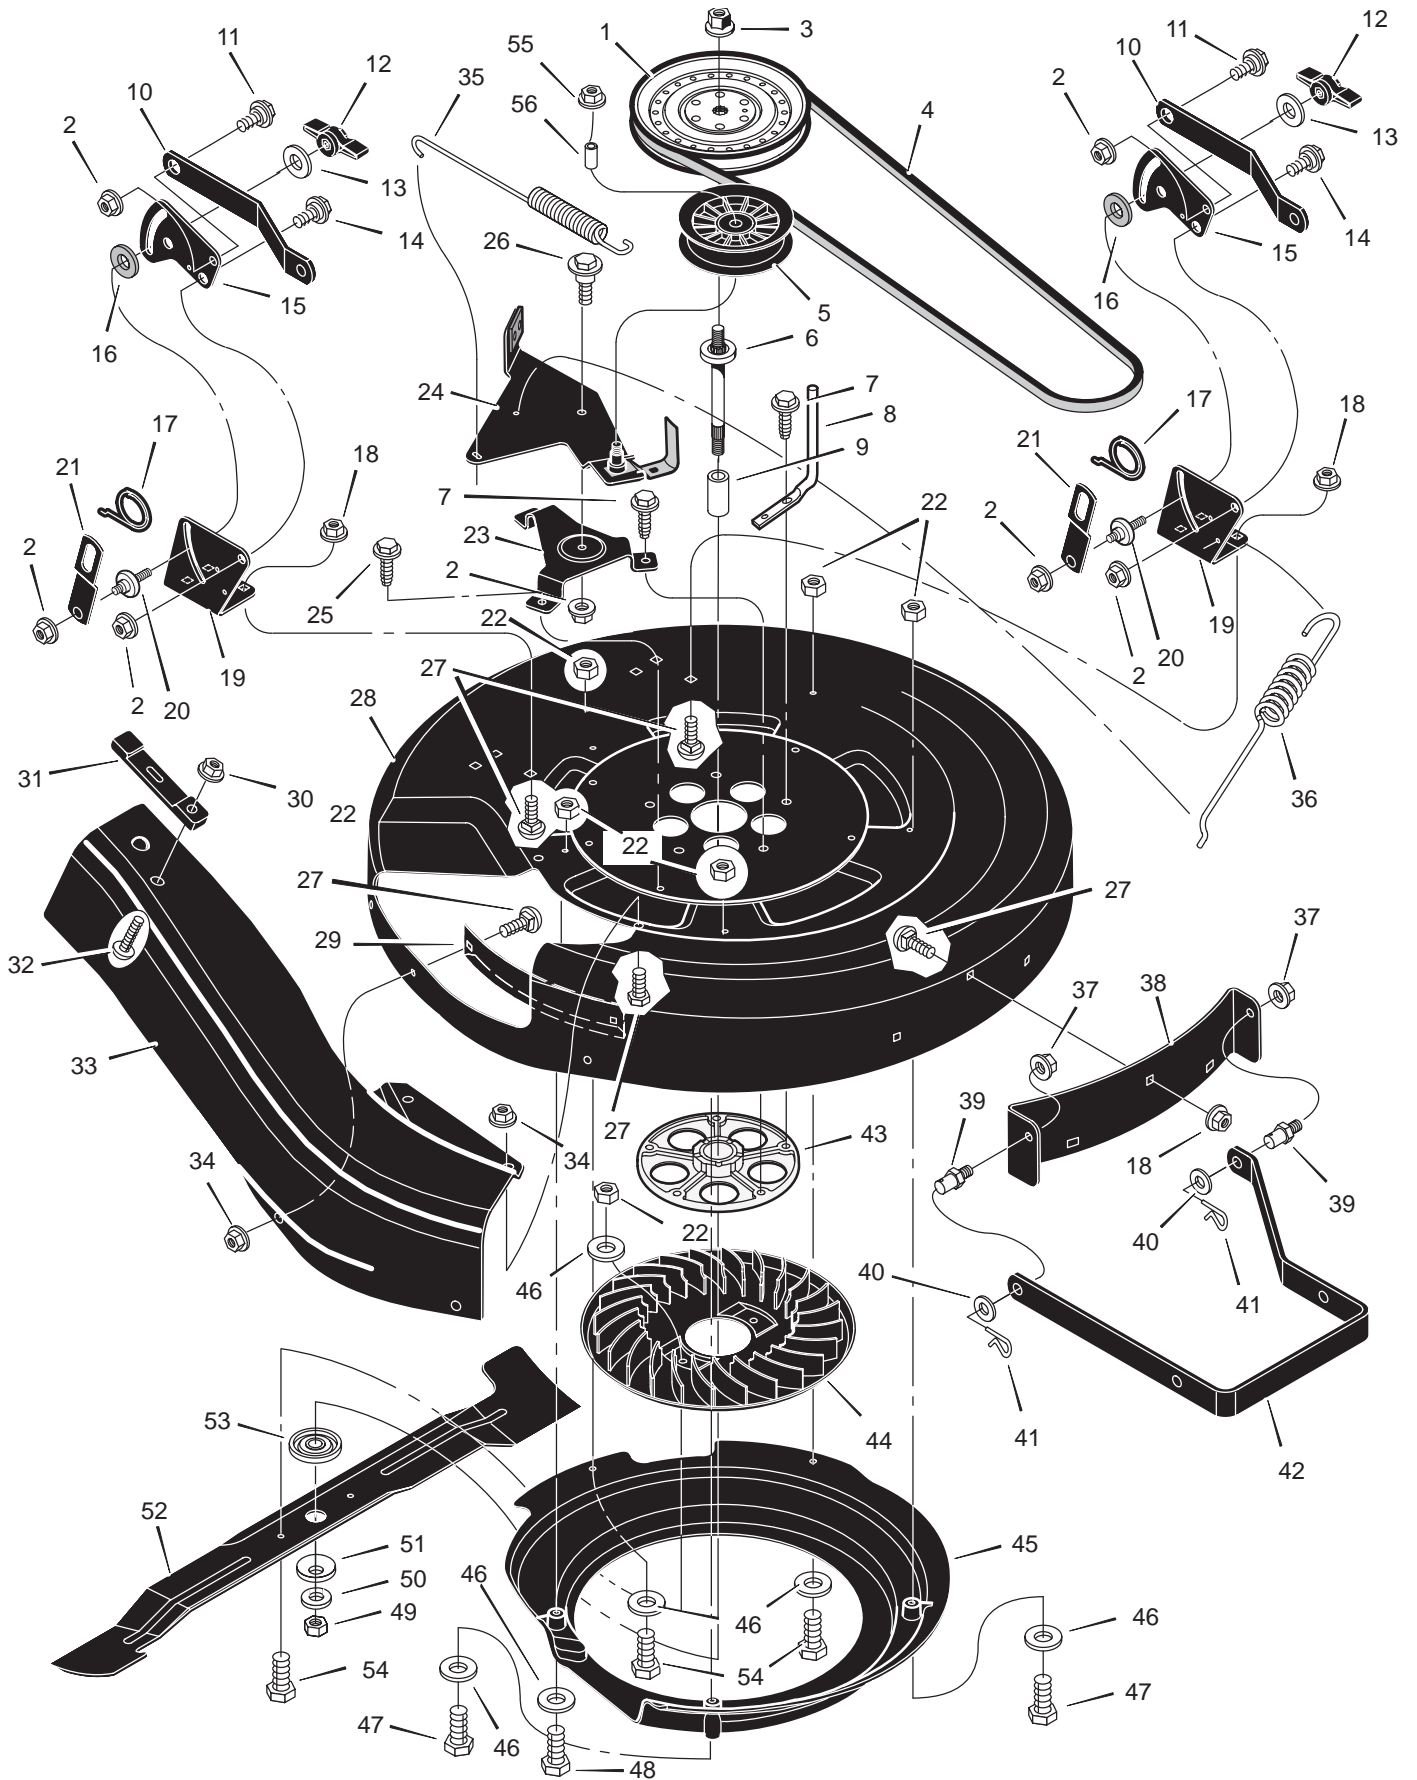

MODEL 31201x51A

REPAIR PARTS MOWER HOUSING

MODEL 31201x51A

REPAIR PARTS MOWER HOUSING

Key No.	Description	Part No.	Key No.	Description	Part No.
1	Pulley	690432	30	Nut, Flange	15x88
2	Nut, Flange	15x84	31	Strap, Rubber	54695
3	Nut	15x121	32	Screw	1x141
4	Belt, Blade	37x74	33	Extension, Chute	690367
5	Pulley, Idler	690387	34	Nut	15x115
6	Shaft, Splined	94129	35	Spring, PTO	165x118
7	Screw	25x7	36	Spring, Extension	165x140
8	Guide, Belt	92424	37	Nut, Flange	15x84
9	Spacer	94130	38	Bracket, Front Deck	690380E701
10	Bracket, Rear Suspension	94055E701	39	Pin, Threaded Shoulder	94067
11	Bolt, Shoulder	9x52	40	Washer	17x91
12	Knob	94068	41	Pin, Hair	31x4
13	Washer	17x45 Z	42	Hanger, Front	690381E701
14	Bolt, Shoulder	9x51	43	Housing, Jackshaft	94305
15	Plate, Suspension	690379E701	44	Fan, Assist	690359
16	Pad, Friction	94137	45	Housing, Fan	690360
17	Spring	166x43	46	Washer	17x37
18	Nut, Flange	15x79	47	Bolt	1x71
19	Bracket, Rear Deck	690378E701	48	Bolt	1x106
20	Pin, Hanger	95194	49	Nut	15x100
21	Link, Lift	94053	50	Washer	17x165
22	Nut	15x116	51	Washer, Belleville	17x166
23	Bracket, Idler Arm	690427E701	52	Blade	690398E701
24	Assembly, Idler Arm & Pad	690454	53	Adapter, Blade	92466
25	Screw	26x249	54	Bolt	1x121
26	Bolt, Shoulder	9x39	55	Nut, Flange	15x98
27	Bolt, Carriage	2x53	56	Spacer	690369
28	Housing, Blade *	690397E701	1-56	Blade Housing, Complete	776110
29	Baffle	690399E701			

* Includes Key Nos. 2,14, 15,17, 18, 19, 27, 28, 38, 39