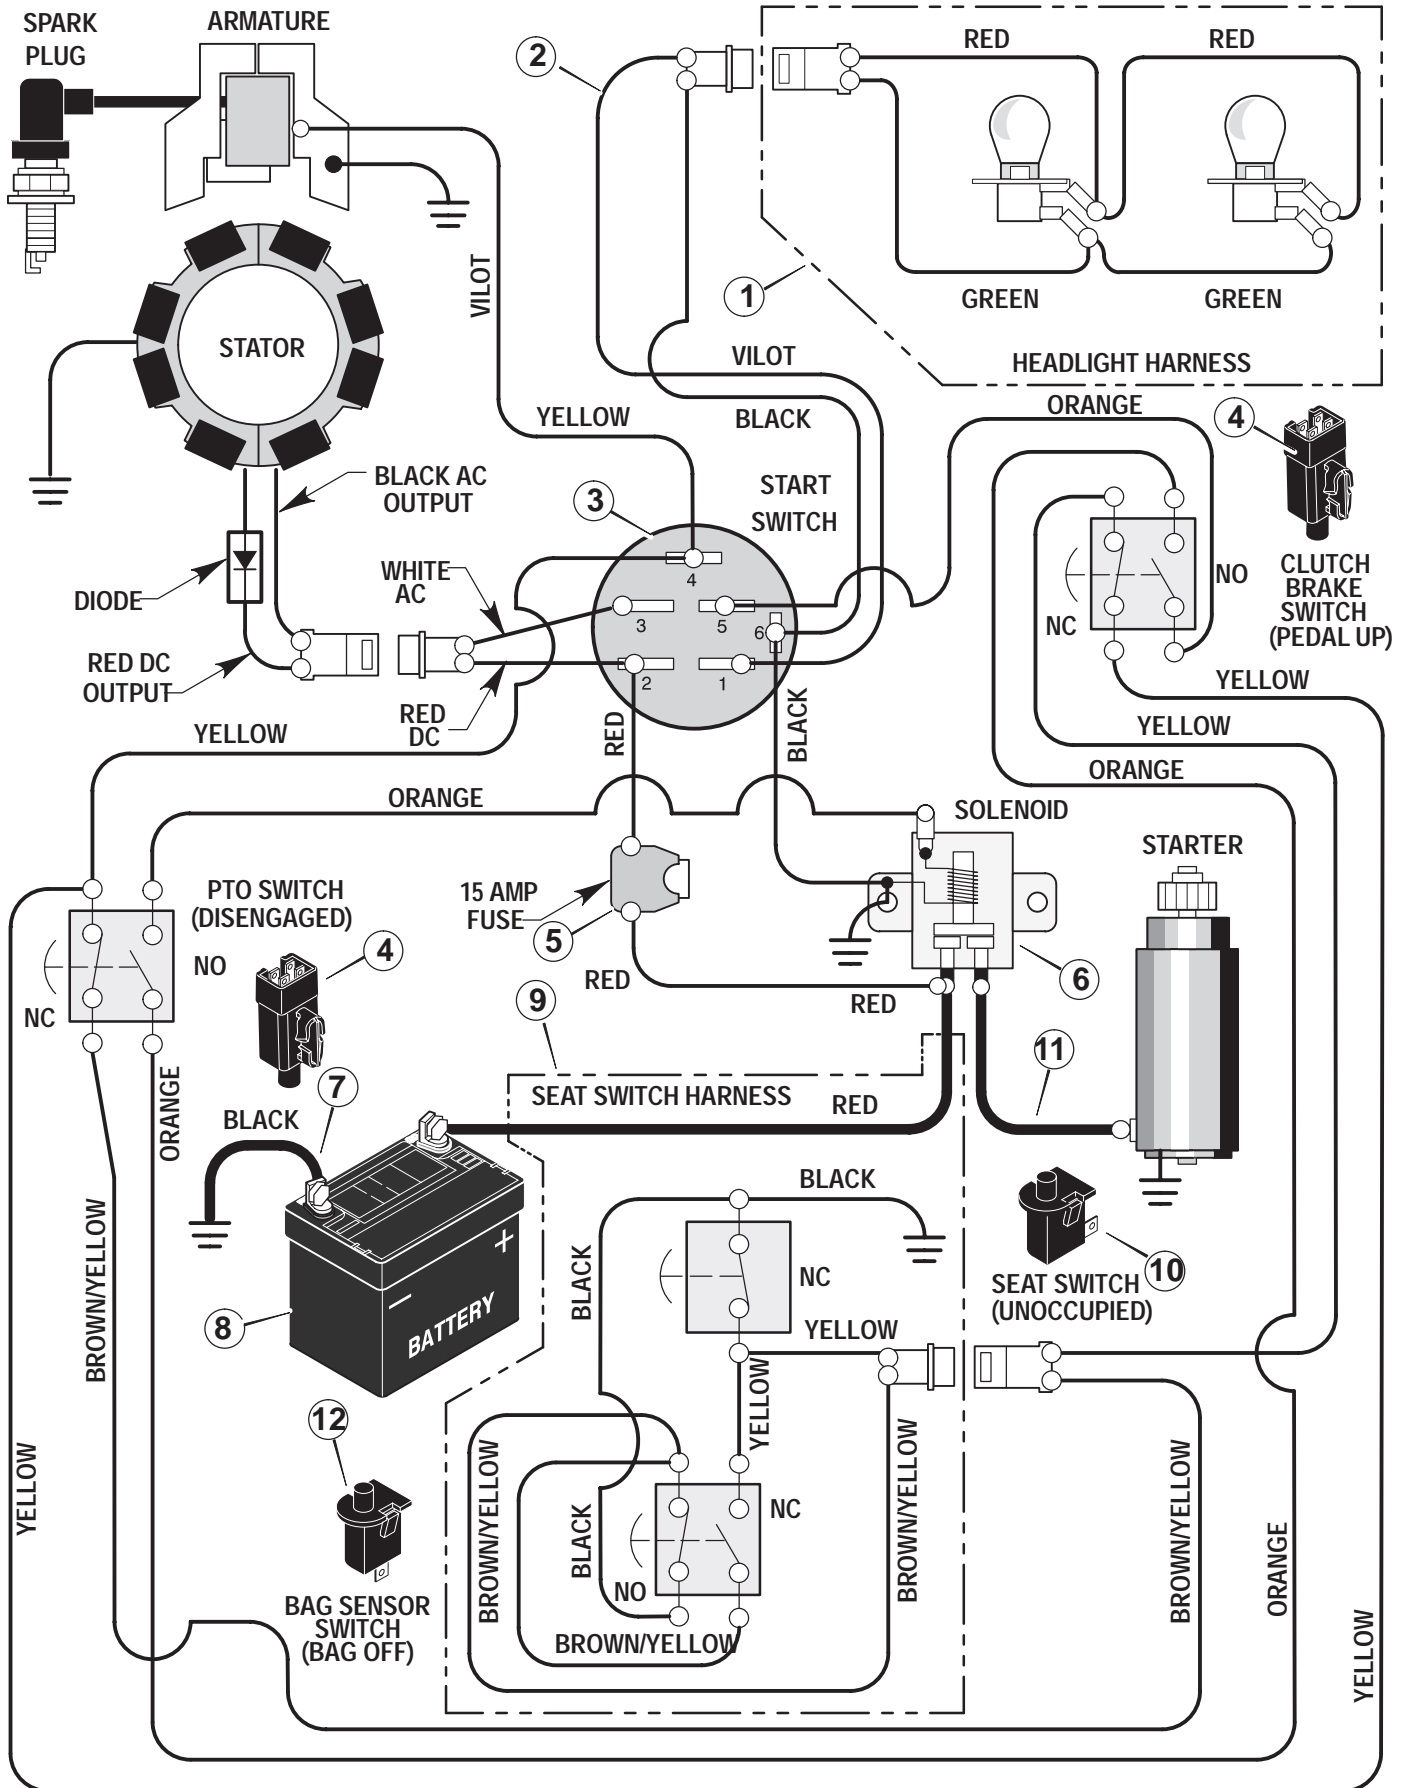

* Includes Key Nos. 2,14, 15,17, 18, 19, 27, 28, 38, 39

MODEL 31201x51A

REPAIR PARTS ENGINE MOUNT

MODEL 31201x51A

REPAIR PARTS ENGINE MOUNT

Key No.	Description	Part No.
1	Fuel Cap	92317
2	Fuel Tank	94073
3	Hose Clamp	95197
4	Fuel Line	23717
5	Hose Clamp	95197
6	Screw	26x201
7	Plate, Engine	94006E700
8	Throttle Control	91989
9	Engine	—
10	Bolt, Engine Mount	25x7
11	Stack Pulley Assembly	690439 Z
12	Lockwasher	19x35
13	Bolt, Hex	1x140
14	Washer	17x170
15	Screw	26x249
16	Gasket	91309
17	Muffler	91271
18	Deflector, Muffler	94099Z
19	Screw	26x208
20	Bolt, Hex	1x134
21	Guide, Belt	93349
22	Nut, Flange	15x79 Z
23	Guide, Belt	94066
24	Shield, Heat	91277
26	Screw	26x253
25	Spacer	93077

MODEL 31201x51A

REPAIR PARTS ELECTRICAL SYSTEM

MODEL 31201x51A

REPAIR PARTS ELECTRICAL SYSTEM

Key No.	Description	Part No.
1	Harness, Light Wire	250x92
	Socket, Light	92372
	Bulb, Light	90084
2	Harness, Chassis Wire	250x93
3	Switch, Ignition	92377
	Key, Ignition	20729
	Nut, Hex	91489
	Cap, Ignition	91488
4	Switch, Limit	94136
5	Fuse	54212
	Holder, Fuse	407078
6	Solenoid	94613
	Screw, Mounting	26x229
	Locknut	15x116
7	Cable, Battery Ground	24x32
	Screw, Ground Cable	26x213
8	Battery	21075
	Bolt, Carriage	2x82
	Wingnut	14x79
9	Harness, Seat Switch Wire	250x94
10	Switch, Seat Sensor	94159
11	Cable	24x31
12	Switch, Bag Sensor	690106