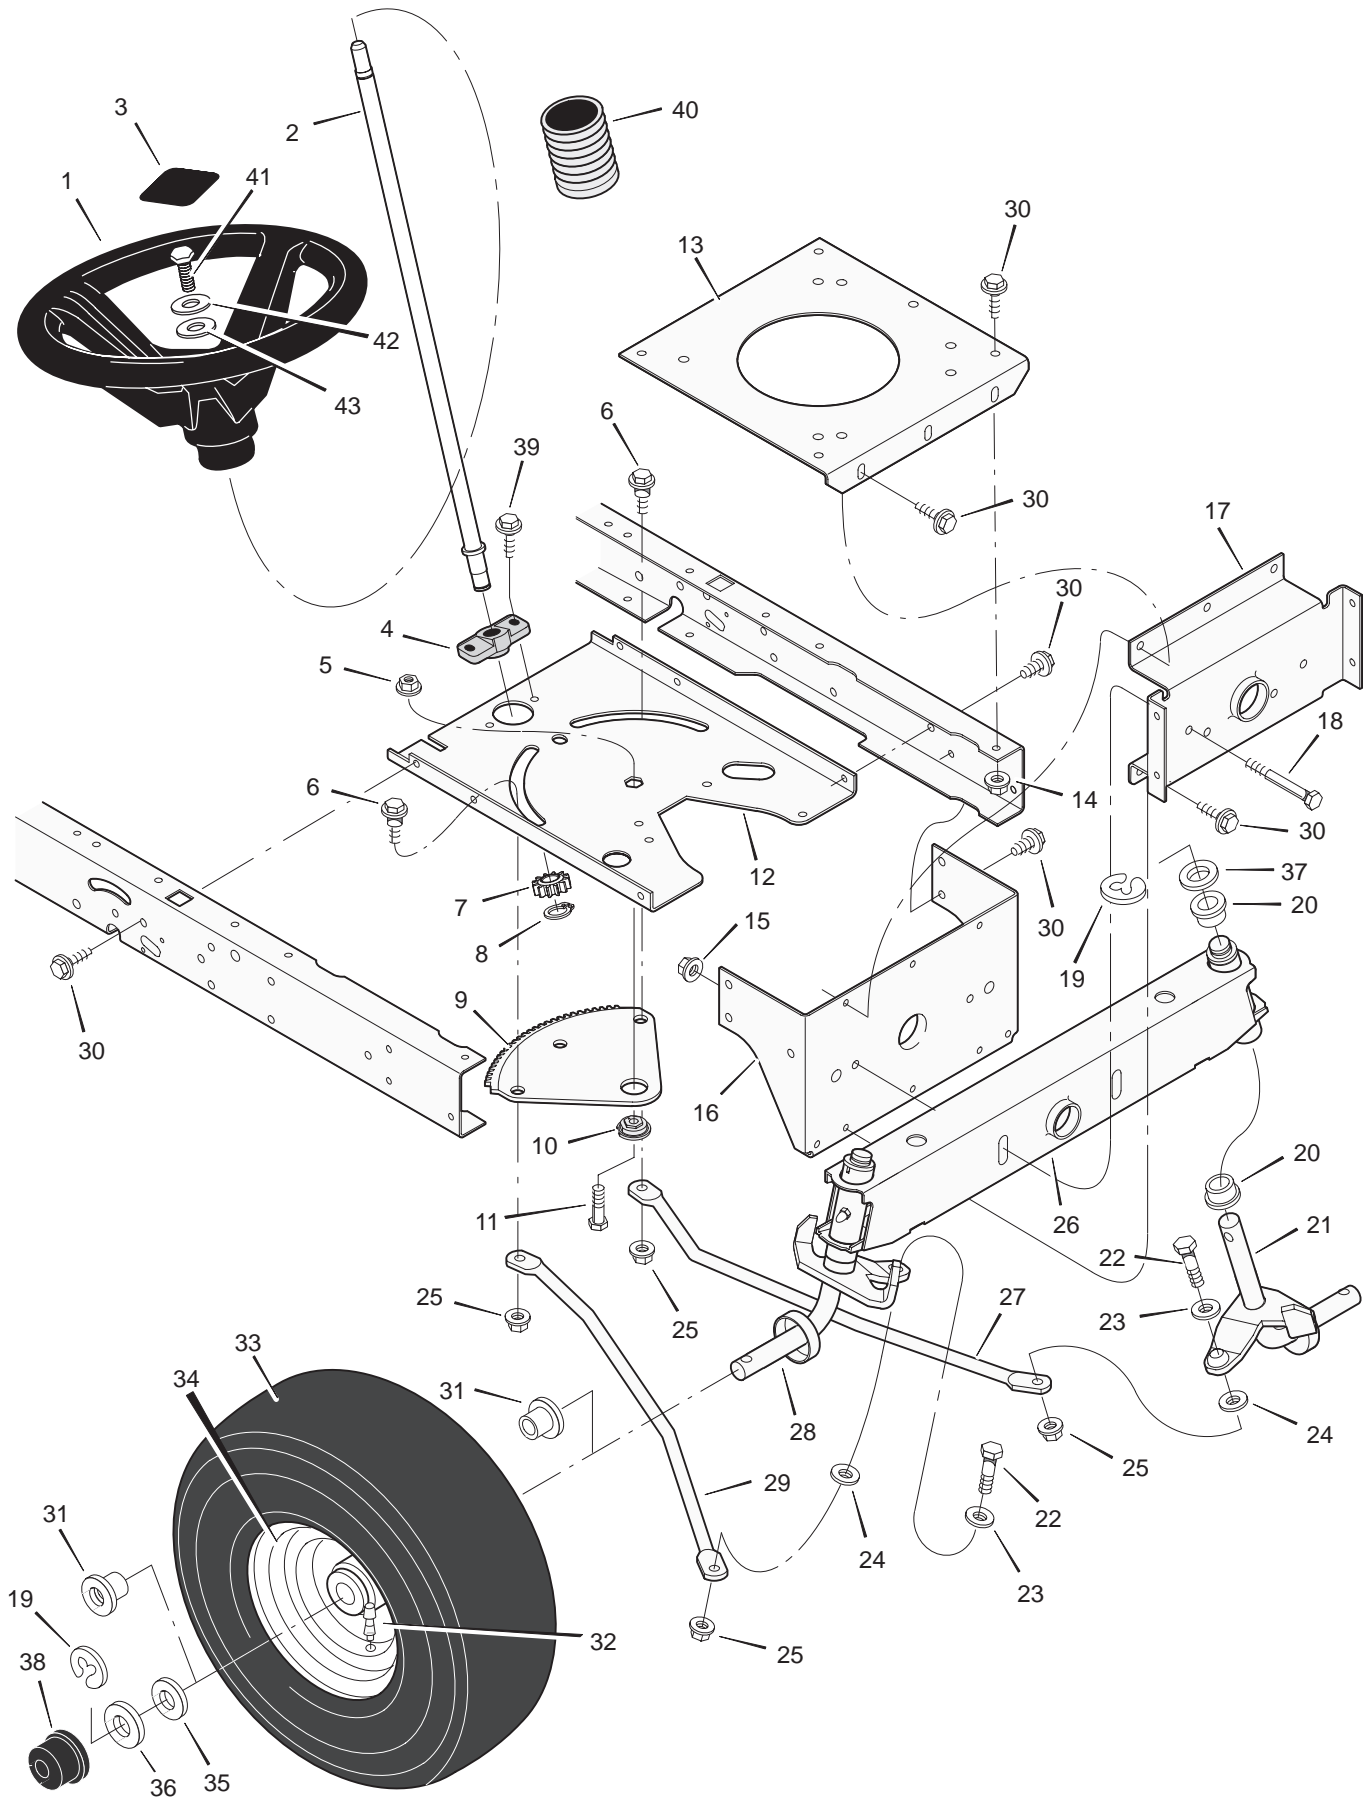

MODEL 31201x51A

REPAIR PARTS STEERING

MODEL 31201x51A

REPAIR PARTS STEERING

Key No.	Description	Part No.	Key No.	Description	Part No.
1	Wheel, Steering	95336	23	Washer	17x104
2	Post, Steering	94520	24	Washer	17x53 Z
3	Insert, Steering Wheel	95338	25	Nut, Flange	15x84
4	Bearing	94124	26	Axle Assembly	690210E700
5	Nut, Flange	15x113	27	Drag Link, Left	95329E700
6	Bolt, Shoulder	9x57	28	Spindle Assembly, Right	95182E700
7	Gear, Pinion	94122E700	29	Drag Link, Right	95328E700
8	Ring, Snap	11x25	30	Screw	26x249
9	Gear, Sector	94121E700	31	Bearing, Wheel	91334
10	Bearing	94123	32	Stem, Valve	24373
11	Bolt	1x84	33	Tire *	90594
12	Plate, Steering	690167E700	—	Tube	407046
13	Plate, Engine	94006E700	34	Wheel and Tire Assembly	690377-601
14	Nut, Flange	15x88	35	Washer	17x195
15	Nut, Flange	15x118	36	Washer	17x113
16	Bracket, Hanger	94013E700	37	Washer	17x83
17	Axle, Hanger	94007E700	38	Hub Cap	94618
18	Bolt	1x146	39	Screw	26x267
19	E-ring	11x3	40	Bellows	92059
20	Bearing	690150	41	Bolt	1x158
21	Spindle Assembly, Left	95183E700	42	Lockwasher	18x32
22	Bolt	1x111	43	Washer	17x146 Z

* When you order a tire, make sure to give the brand name of the tire so that the tread pattern on the tire will match.