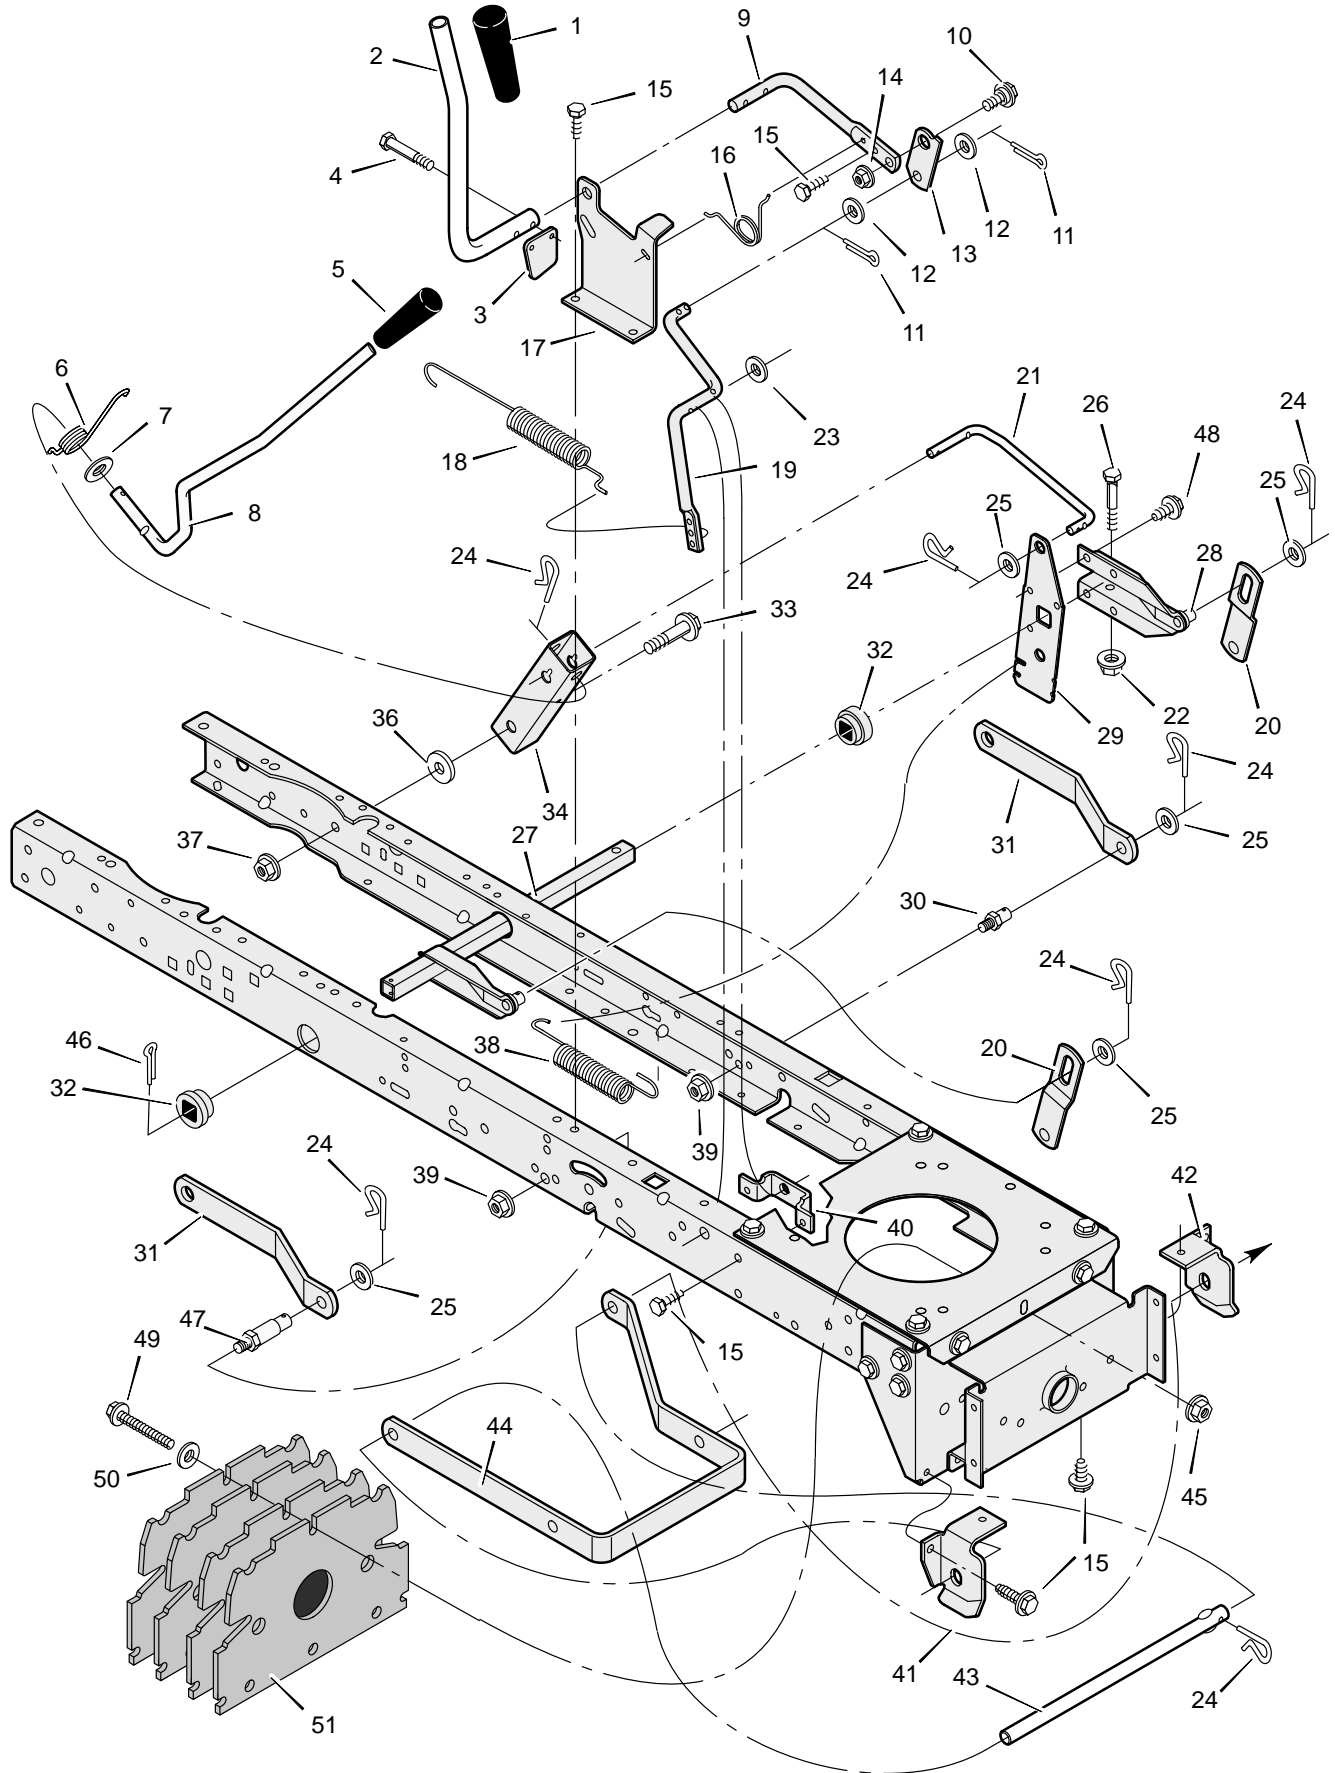

MODEL 31200x50A

REPAIR PARTS MOWER HOUSING SUSPENSION

MODEL 31200x50A

REPAIR PARTS MOWER HOUSING SUSPENSION

Key No.	Description	Part No.	Key No.	Description	Part No.
1	Grip	92698	26	Bolt, Hex	1x74
2	Handle, PTO	94346 Z	27	Arm Assembly, Right Lift	690386E700
3	Pad, Switch	94022 Z	28	Arm, Right Lift	94180E700
4	Bolt	25x3	29	Plate, Lift Arm	94030E700
5	Grip	92697	30	Pin	94067
6	Spring	166x40	31	Bracket, Rear Suspension	94055E700
7	Washer	17x103	32	Bushing, Lift Tube	94065
8	Lever, Lift	94195 Z	33	Bolt, Shoulder	9x53
9	Lever, PTO	94017 Z	34	Bracket, Pivot	94015E700
10	Bolt, Shoulder	9x39	36	Washer	17x191
11	Pin, Cotter	30x20	37	Nut, Flange	15x84
12	Washer	17x102	38	Spring	165x117
13	Link, PTO	94004 Z	39	Nut, Flange	15x68
14	Nut, Flange	15x84	40	Bracket, PTO	94005E700
15	Screw	26x249	41	Hanger, Right Deck	94026E700
16	Spring	166x39	42	Hanger, Left Deck	94027E700
17	Bracket, PTO	94018E700	43	Rod, Hanger	94158Z
18	Spring	165x116	44	Hanger, Front	690381E700
19	Crank, PTO	690394E700	45	Nut, Flange	15x89
20	Link, Lift	94053E700	46	Pin, Cotter	30x49
21	Link, Lift Handle	94028E700	47	Pin, Threaded Shoulder	690382
22	Nut, Flange	15x118	48	Screw	26x49
23	Washer	17x57	49	Bolt, Hex	1x106
24	Pin, Hair	31x4	50	Washer	17x38
25	Washer	17x91 Z	51	Plate, Weight	690370E700