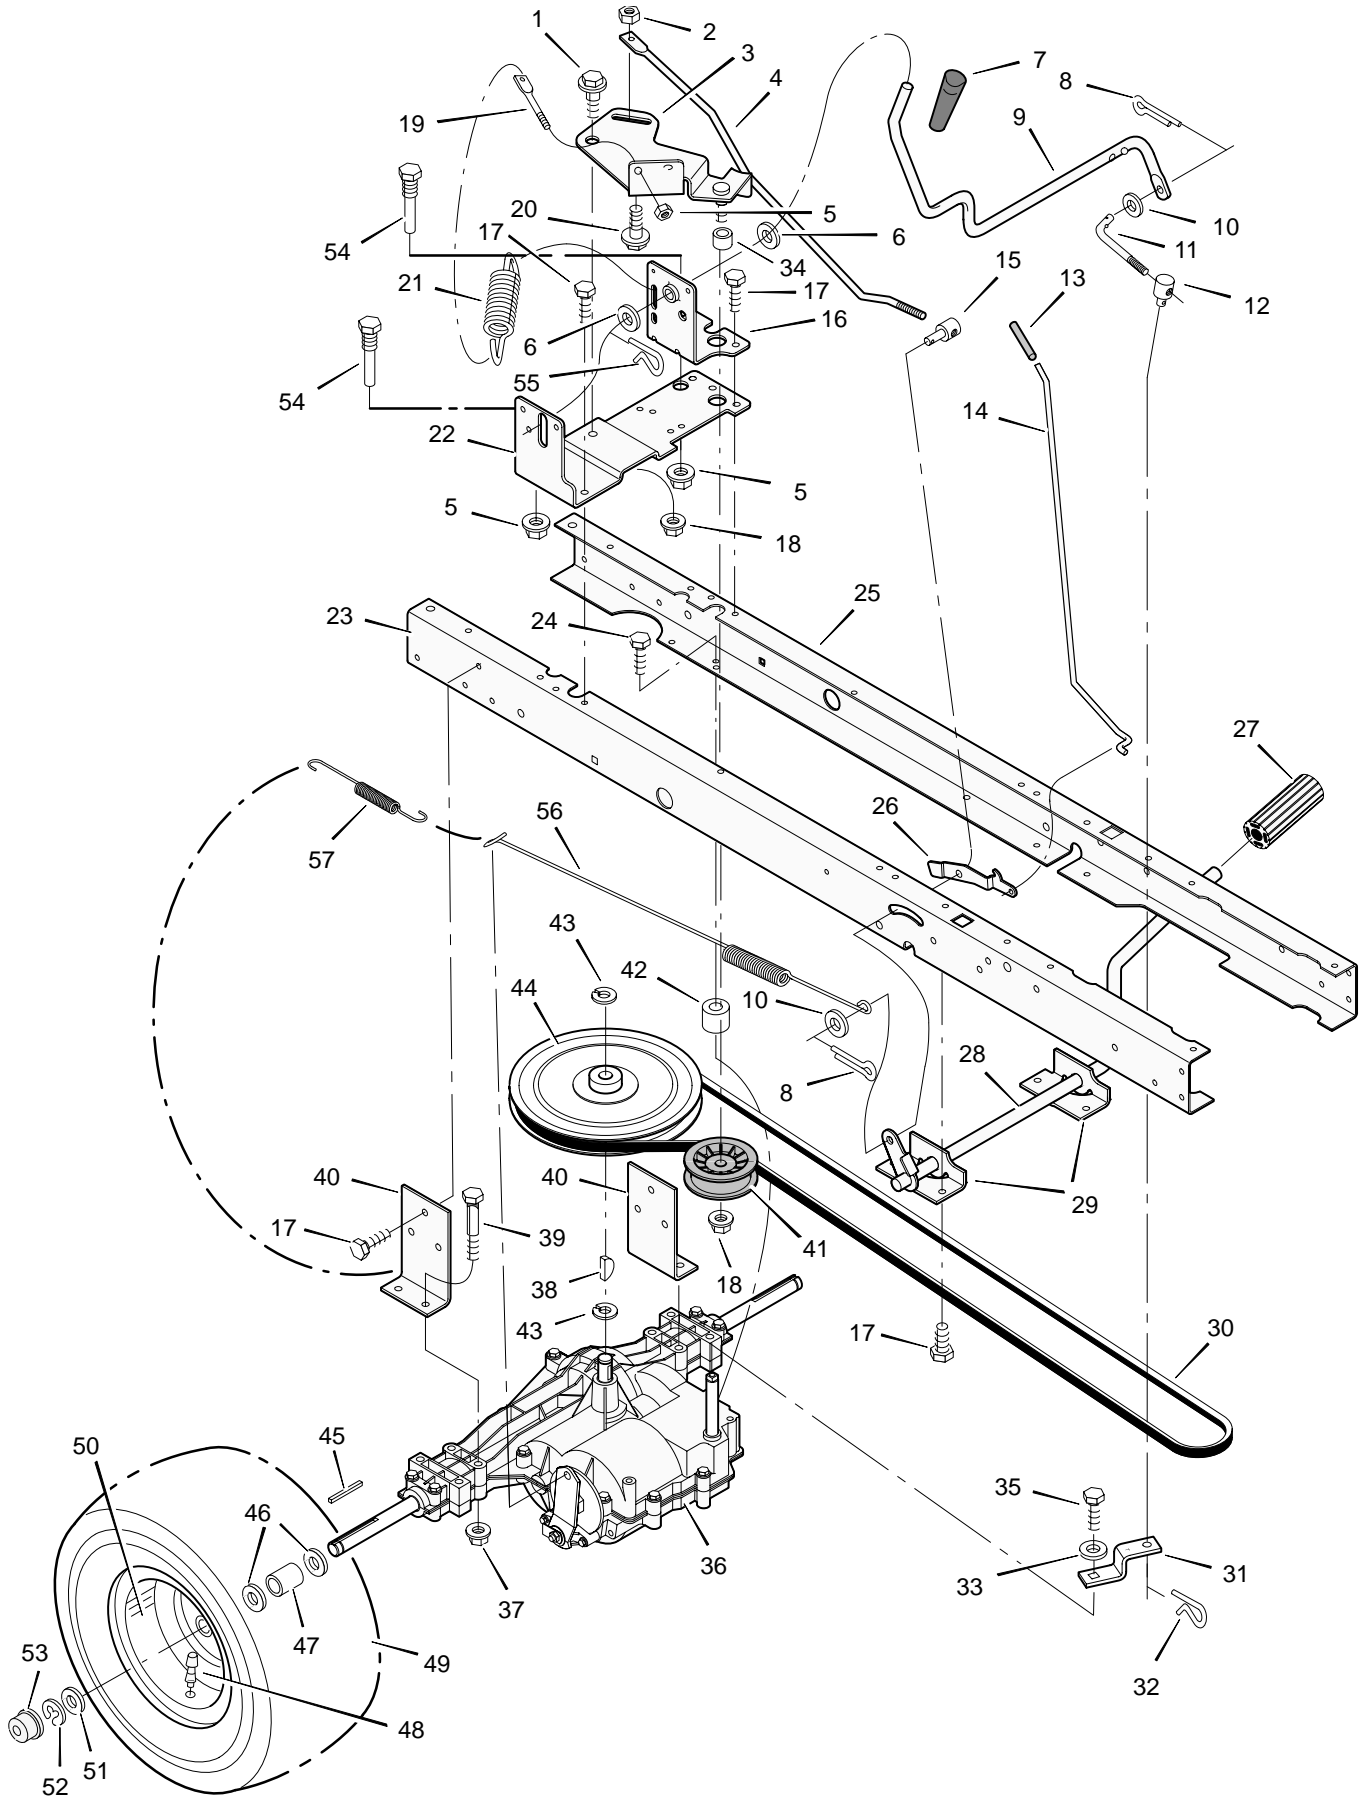

MODEL 31200x50A

REPAIR PARTS MOTION DRIVE

MODEL 31200x50A

REPAIR PARTS MOTION DRIVE

Key No.	Description	Part No.	Key No.	Description	Part No.
1	Bolt, Shoulder	9x39	30	Belt, Motion Drive	37x87
2	Nut, Hex	15x89	31	Yoke, Shift	94031Z
3	Arm, Idler	690273	32	Pin, Hair	31x6
4	Rod, Clutch	94041 Z	33	Washer	17x148
5	Nut	15x79	34	Spacer	690369
6	Washer	17x102	35	Bolt	6x105
7	Grip	92697	36	Transaxle	—
8	Pin, Cotter	30x20	37	Nut	15x88
9	Lever, Shift	94043 Z	38	Key, Woodruff	20697
10	Washer	17x47 Z	39	Bolt	1x155
11	Link, Shift	94044 Z	40	Bracket, Transaxle	94008E700
12	Nut, Adjuster	21920	41	Pulley	690409
13	Grip	91079	42	Spacer	94132
14	Rod, Parking Brake	95005 Z	43	E-Ring	11x7
15	Nut, Adjuster	94815	44	Pulley, Drive	95094
16	Bracket, Shift	94034E700	45	Key, Square	21553
17	Screw	26x249	46	Washer	17x160
18	Nut	15x84	47	Spacer, Transaxle	87x105 Z
19	Mount, Stud Spring	94042 Z	48	Stem, Valve	24373
20	Bolt, Shoulder	9x54	49	Tire *	776114
21	Spring, Extension	165x116	—	Tube	407049
22	Bracket, Shifter	690166E700	50	Wheel & Tire Assembly	690376-601
23	Frame, Right	690206E700	51	Washer	17x195
24	Screw	25x12	52	E-Ring	11x3
25	Frame, Left	690207E700	53	Hub Cap	94618
26	Latch, Parking Brake	94045 Z	54	Guide, Belt	93349
27	Pedal	21544	55	Pin, Hair	31x4
28	Lever, Brake/Clutch	94038E700	56	Spring, Extension	165x141
29	Bracket, Pedal	94035E700	57	Spring, Extension	165x92