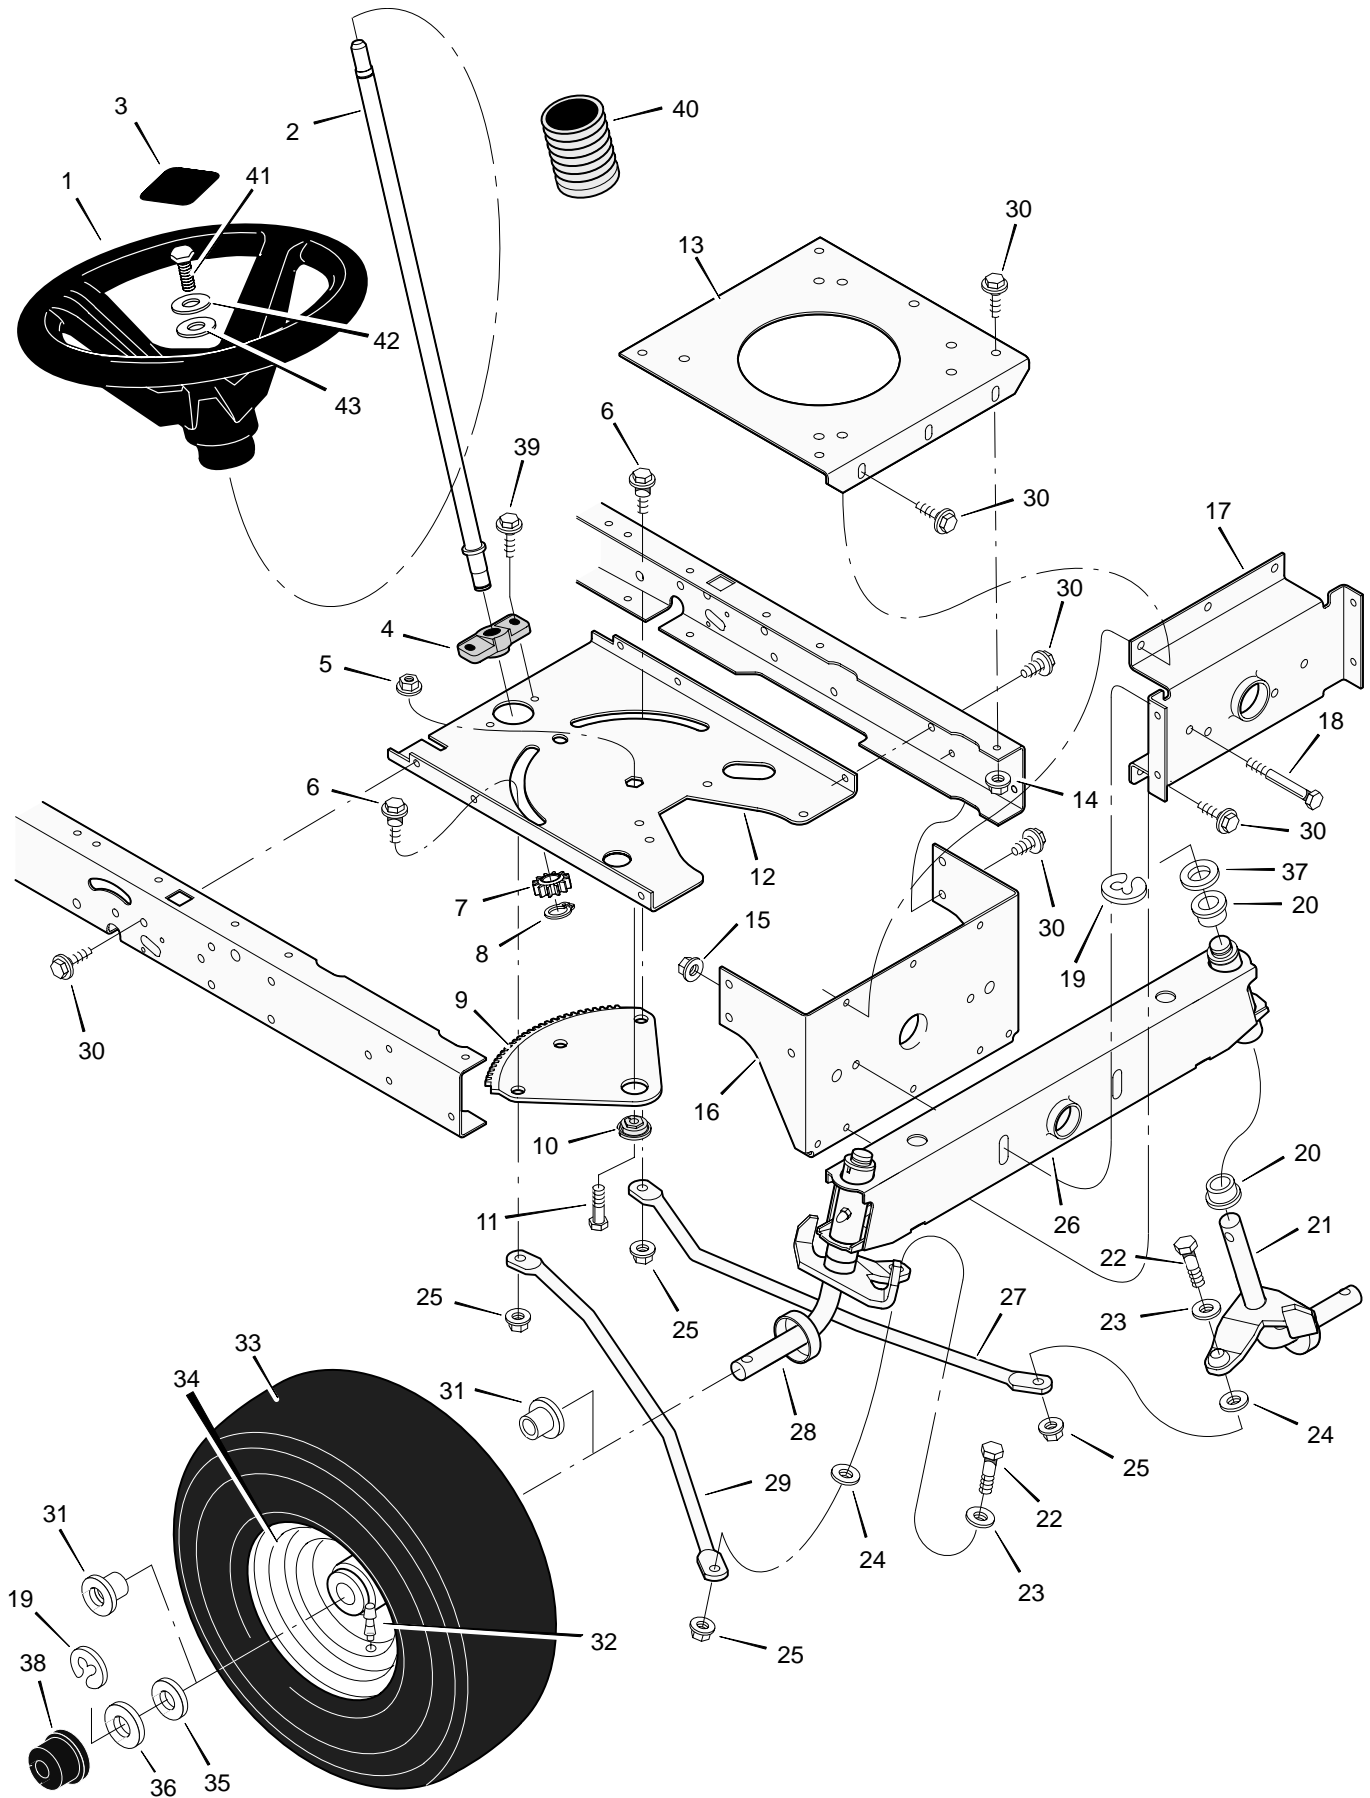

MODEL 31200x50A

REPAIR PARTS STEERING

MODEL 31200x50A

REPAIR PARTS STEERING

Key No.	Description	Part No.	Key No.	Description	Part No.
1	Wheel, Steering	95184	23	Washer	17x104
2	Post, Steering	94520	24	Washer	17x53 Z
3	Insert, Steering Wheel	711325	25	Nut, Flange	15x84
4	Bearing	94124	26	Axle Assembly	690210E700
5	Nut, Flange	15x113	27	Drag Link, Left	95329E700
6	Bolt, Shoulder	9x57	28	Spindle Assembly, Right	95182E700
7	Gear, Pinion	94122E700	29	Drag Link, Right	95328E700
8	Ring, Snap	11x25	30	Screw	26x249
9	Gear, Sector	94121E700	31	Bearing, Wheel	91334
10	Bearing	94123	32	Stem, Valve	24373
11	Bolt	1x84	33	Tire *	90594
12	Plate, Steering	690167E700	—	Tube	407046
13	Plate, Engine	94006E700	34	Wheel and Tire Assembly	690377-601
14	Nut, Flange	15x88	35	Washer	17x195
15	Nut, Flange	15x118	36	Washer	17x113
16	Bracket, Hanger	94013E700	37	Washer	17x83
17	Axle, Hanger	94007E700	38	Hub Cap	94618
18	Bolt	1x146	39	Screw	26x267
19	E-ring	11x3	40	Bellows	54789
20	Bearing	690150	41	Bolt	1x158
21	Spindle Assembly, Left	95183E700	42	Lockwasher	18x32
22	Bolt	1x111	43	Washer	17x146 Z

* When you order a tire, make sure to give the brand name of the tire so that the tread pattern on the tire will match.