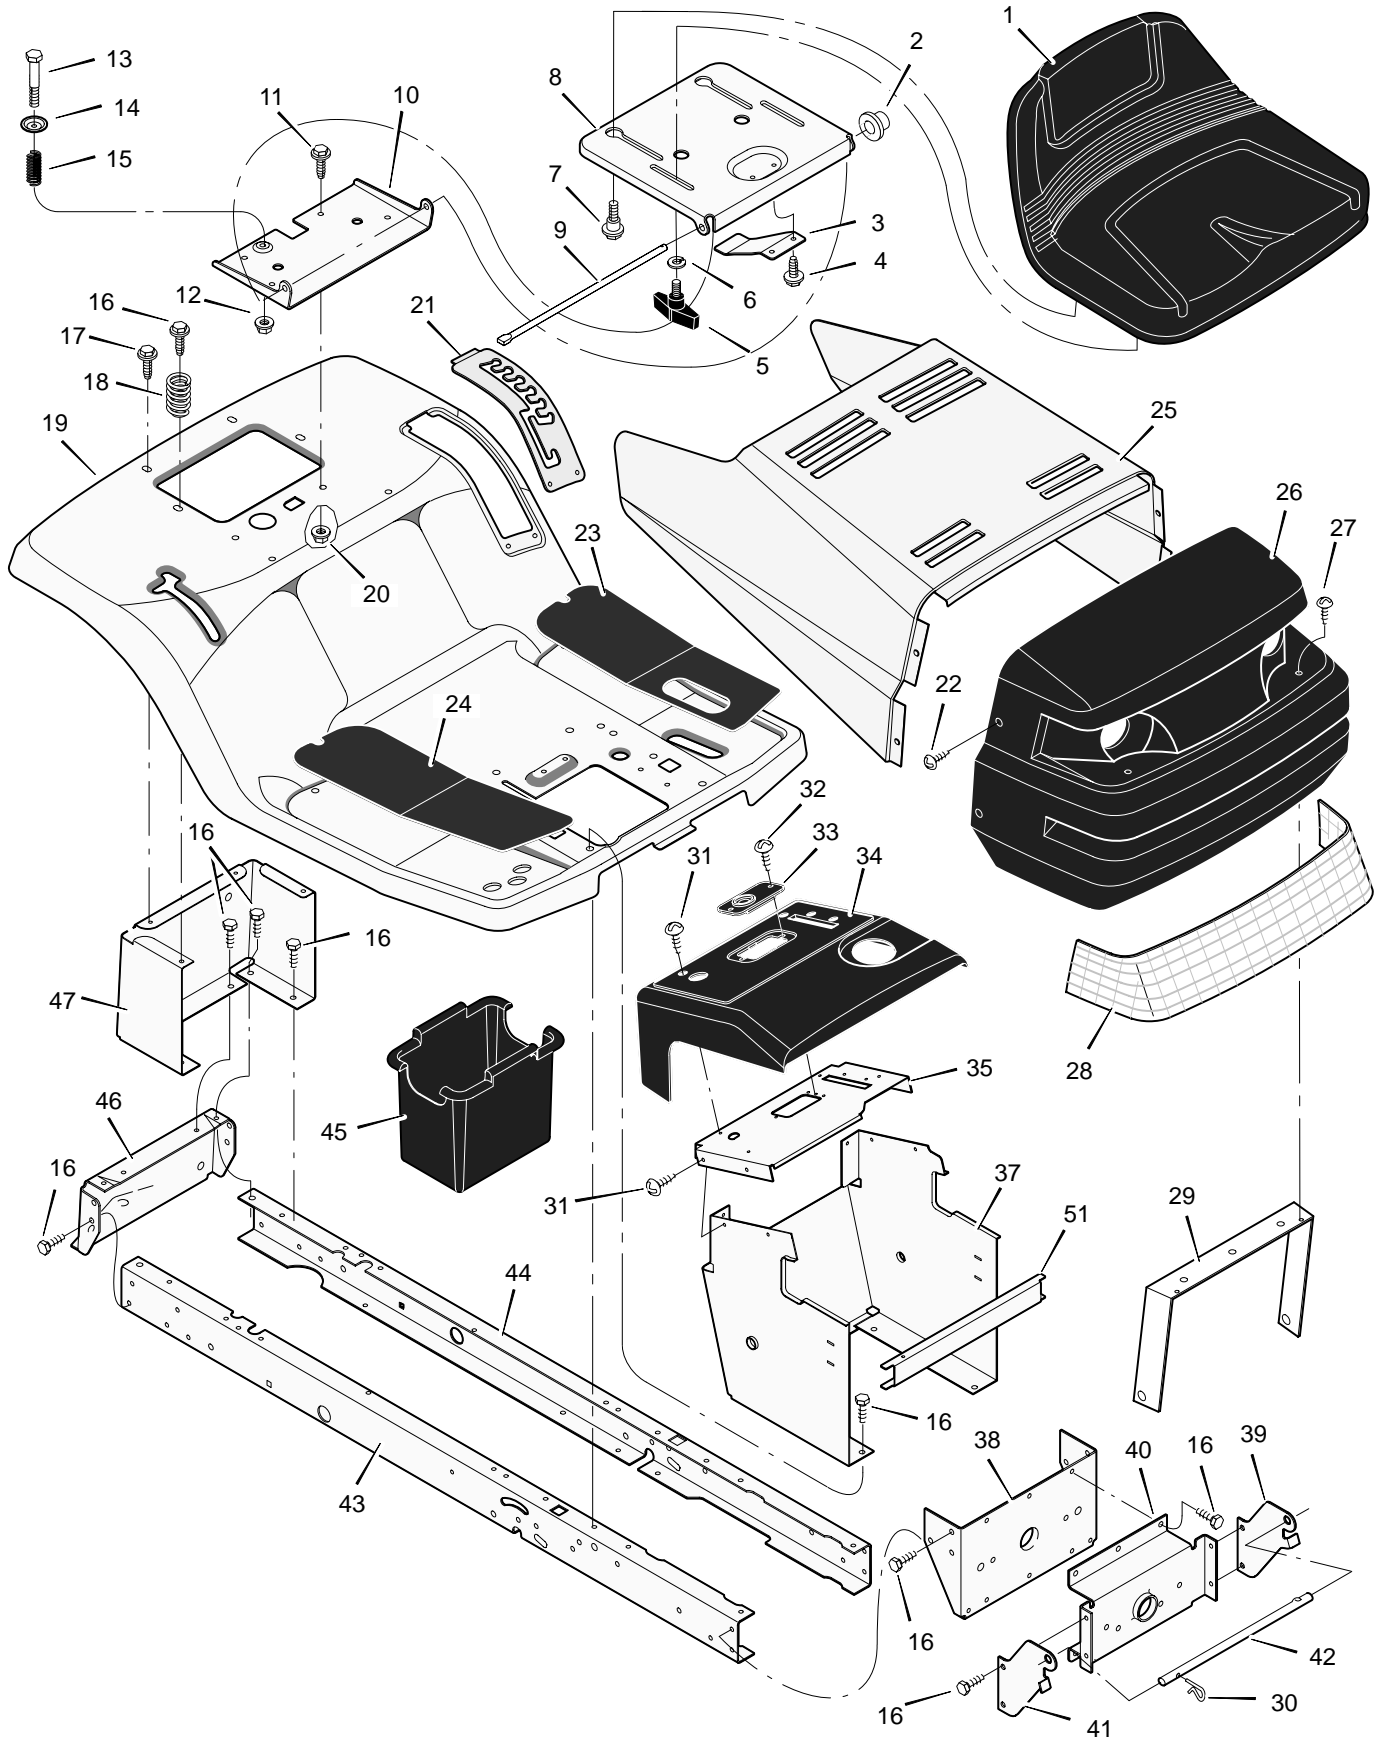

MODEL 31200x50A

REPAIR PARTS CHASSIS & HOOD

MODEL 31200x50A

REPAIR PARTS CHASSIS & HOOD

Key No.	Description	Part No.	Key No.	Description	Part No.
1	Seat	95334	27	Screw	26x239
2	Cap, Push On	28x23	28	Lens	92344
3	Spring	94057	29	Brace, Grille	92448
4	Screw	26x229	30	Pin, Hair	31x4
5	Bolt, Wing	94160	31	Screw	26x270
6	Washer	17x47 Z	32	Screw	26x239
7	Bolt, Shoulder	9x56	33	Bearing, Steering	94214
8	Support, Seat	94154E700	34	Dash	95033E717
9	Rod, Pivot	94156 Z	35	Plate, Dash	94211E700
10	Bracket, Pivot	94153E700	36	Panel, Access	93007E700
11	Bolt	1x45	37	Support, Dash	95323E700
12	Nut	15x89	38	Bracket, Rear Hanger	94013E700
13	Bolt, Shoulder	9x55	39	Support, Left Grille	94213E700
14	Washer	94155 Z	40	Axle, Hanger	94007E700
15	Spring	164x31	41	Support, Right Grille	94212E700
16	Screw	26x249	42	Rod, Pivot	92332 Z
17	Screw	26x263	43	Frame, Right	960206E700
18	Spring	164x30	44	Frame, Left	960207E700
19	Deck, Seat	95249E245	45	Container, Battery	690424
20	Nut	15x88	46	Plate, Hitch	94002E700
21	Plate, Index	94829E700	47	Panel, Rear	690434E700
22	Screw	9x47	51	Channel	94215E700
23	Mat, Left	94999	—	Decal, Right Hood	48x167
24	Mat, Right	94998	—	Decal, Left Hood	48x168
25	Hood	92333E245	—	Decal, Warning	44x6815
26	Grille Assembly (Includes Lens)	92350E700	—	Instruction Book and Parts List	F-99734