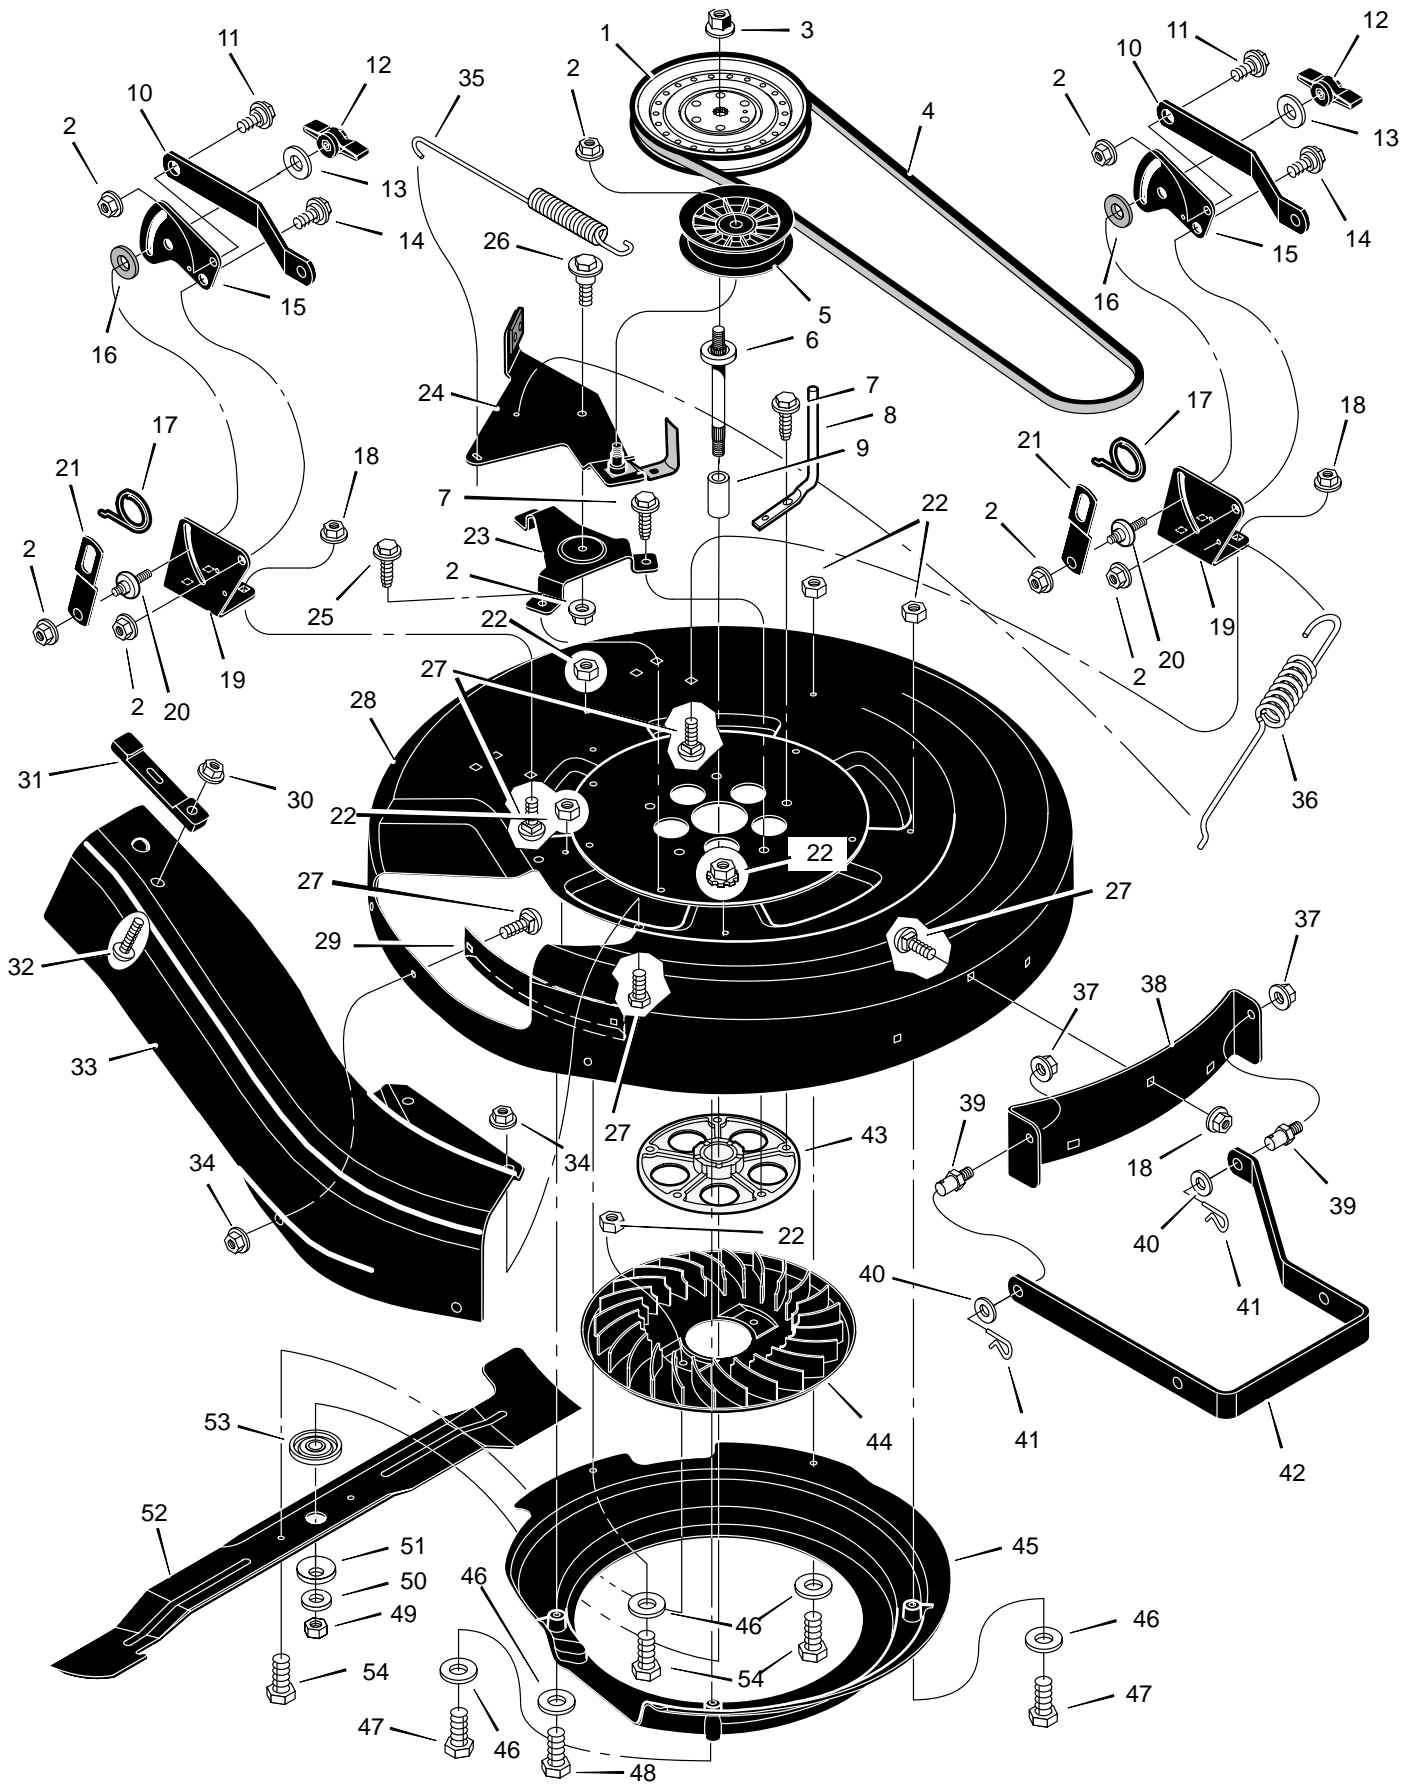

MODEL 31200x50A

REPAIR PARTS MOWER HOUSING

MODEL 31200x50A

REPAIR PARTS MOWER HOUSING

Key No.	Description	Part No.	Key No.	Description	Part No.
1	Pulley	690432	29	Baffle	690399E700
2	Nut, Flange	15x84	30	Nut, Flange	15x89
3	Nut	15x121	31	Strap, Rubber	54695
4	Belt, Blade	37x74	32	Screw	4x71
5	Pulley, Idler	690387	33	Extension, Chute	690367
6	Mandrel	94129	34	Nut	15x88
7	Screw	25x7	35	Spring, PTO	165x118
8	Guide, Belt	92424	36	Spring, Extension	165x140
9	Spacer	94130	37	Nut, Flange	15x68
10	Bracket, Rear Suspension	94055E700	38	Bracket, Front Deck	690380E700
11	Bolt, Shoulder	9x52	39	Pin, Threaded Shoulder	94067
12	Knob	94068	40	Washer	17x91
13	Washer	17x45	41	Pin, Hair	31x4
14	Bolt, Shoulder	9x51	42	Hanger, Front	690381E700
15	Plate, Suspension	690379E700	43	Housing, Jackshaft	94305
16	Pad, Friction	94137	44	Fan, Assist	690359
17	Spring	166x43	45	Housing, Fan	690360
18	Nut, Flange	15x79	46	Washer	17x37
19	Bracket, Rear Deck	690378E700	47	Bolt	1x94
20	Pin, Hanger	95194	48	Bolt	1x90
21	Link, Lift	94053	49	Nut	15x100
22	Nut	15x116	50	Washer	17x165
23	Bracket, Idler Arm	690427E700	51	Washer, Belleville	17x166
24	Assembly, Idler Arm & Pad	690454	52	Blade	690398E701
25	Screw	26x249	53	Adapter, Blade	92466
26	Bolt, Shoulder	9x39	54	Bolt	1x121
27	Bolt, Carriage	2x53	1-54	Blade Housing, Complete	776110
28	Housing, Blade *	_____			

* Includes Key No.