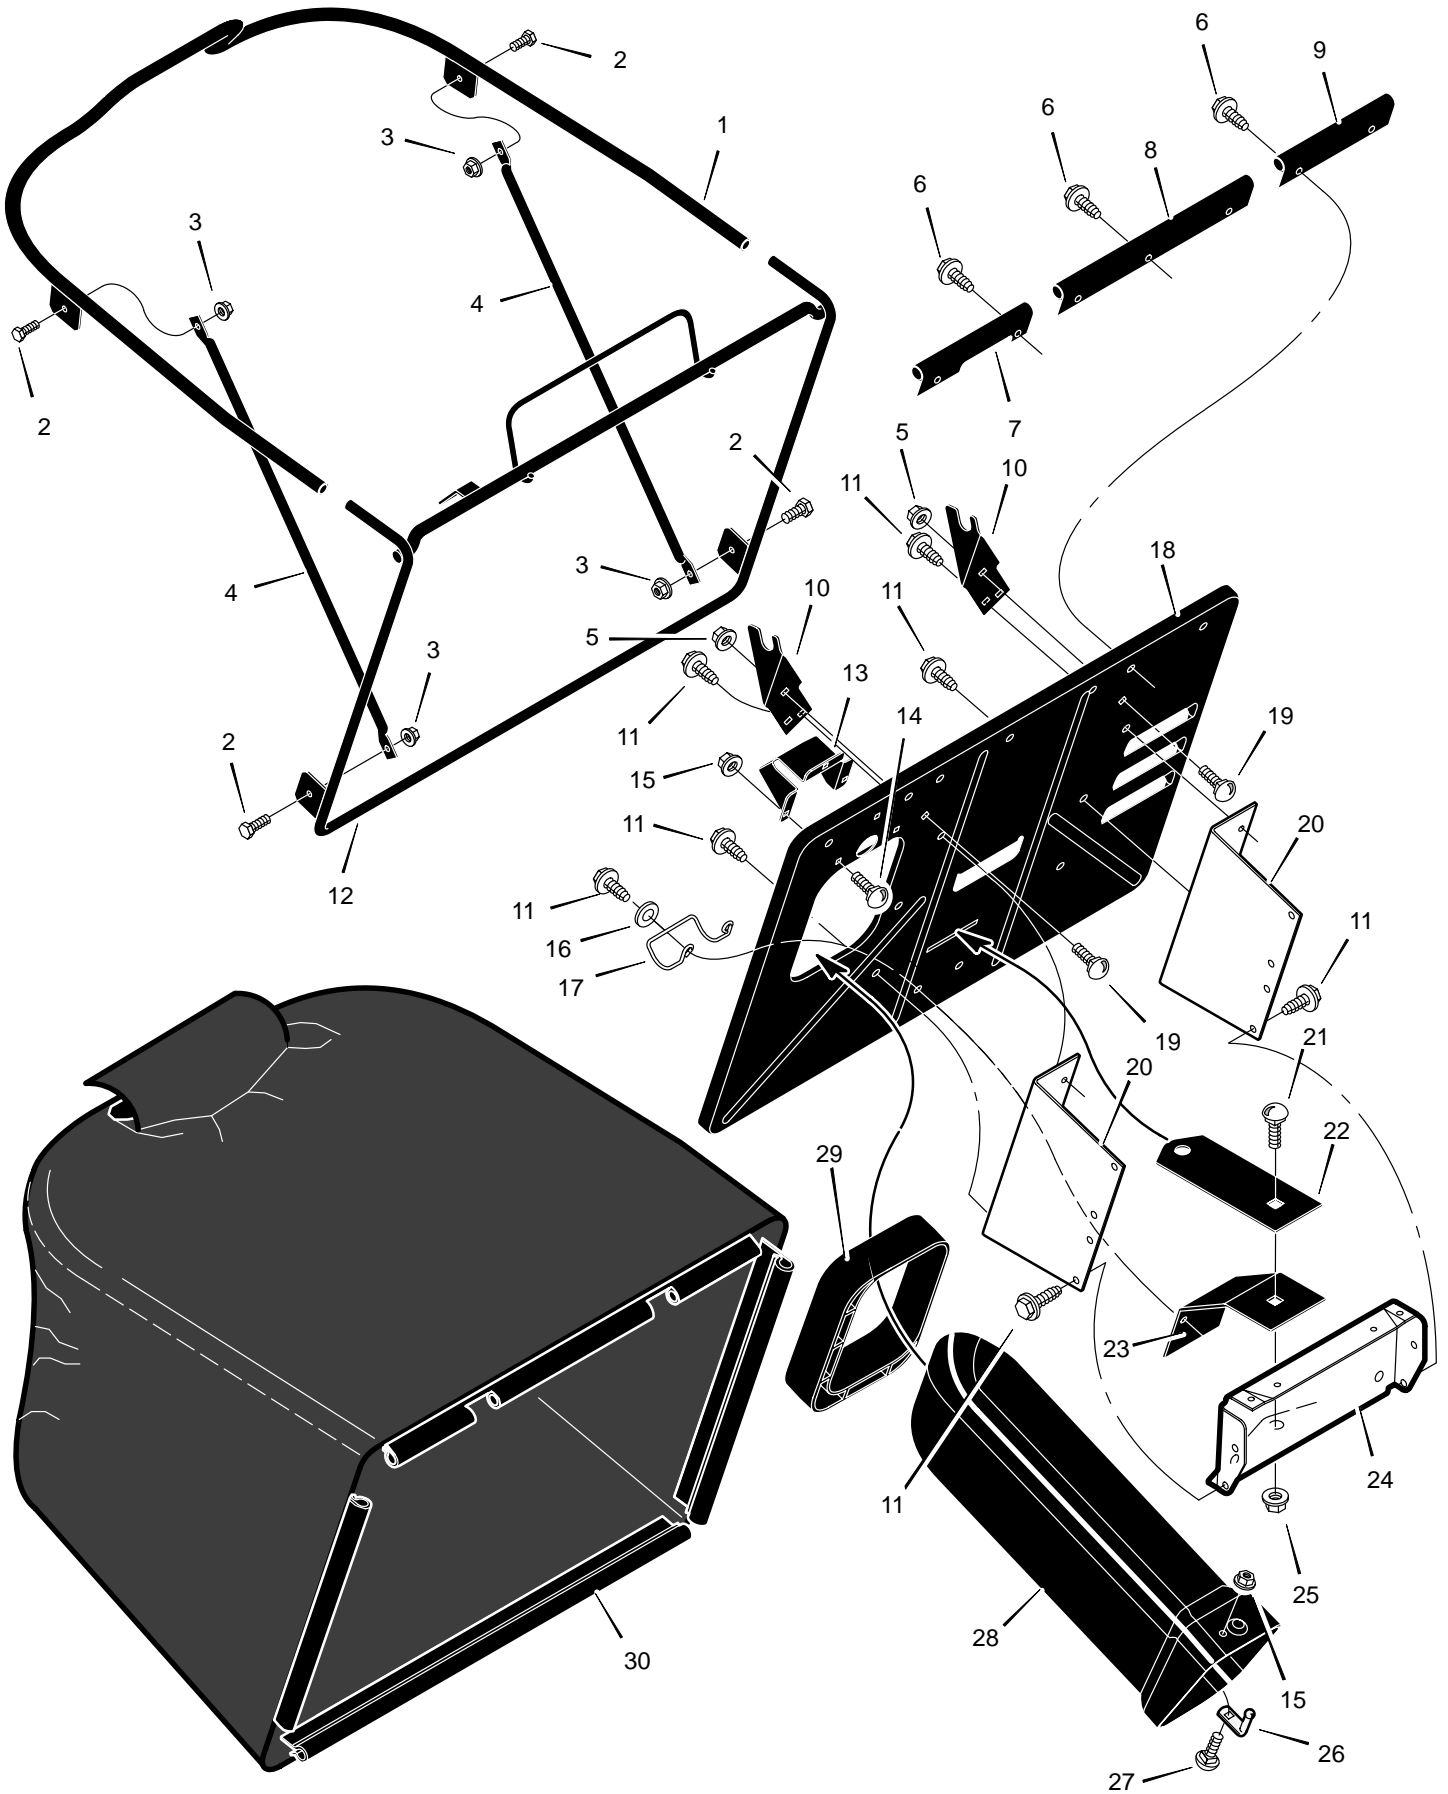

MODEL 31200x50A

REPAIR PARTS GRASS BAGGER

MODEL 31200x50A

REPAIR PARTS GRASS BAGGER

Key No.	Description	Part No.	Key No.	Description	Part No.
1	Tube, Top	690404	16	Washer	17x185
2	Bolt	1x94	17	Latch, Spring	690402
3	Nut	15x116	18	Pan, Rear	690362E700
4	Strut, Bag	690433	19	Bolt, Carriage	2x53
5	Nut, Flange	15x79	20	Bracket, Bagger Mounting	690355E700
6	Fastener, Panel	193x1	21	Screw	1x127
7	Seal, Bag (Right End)	690491	22	Plate, Hitch	690358E700
8	Seal, Bag (Center)	690492	23	Bracket, Lower Mounting	690357E700
9	Seal, Bag (Left End)	690493	24	Plate, Hitch	94002E700
10	Hinge	690356E700	25	Nut	15x41
11	Screw	26x249	26	Pin, Latch	54563
12	Assembly, Bag Frame	690403	27	Bolt, Carriage	2x39
13	Bracket, Switch	690400E700	28	Tube, Connecting	690368
14	Bolt, Carriage	2x82	29	Grommet, Extension Tube	690429
15	Nut, Flange	15x89	30	Bag, Grass	690438