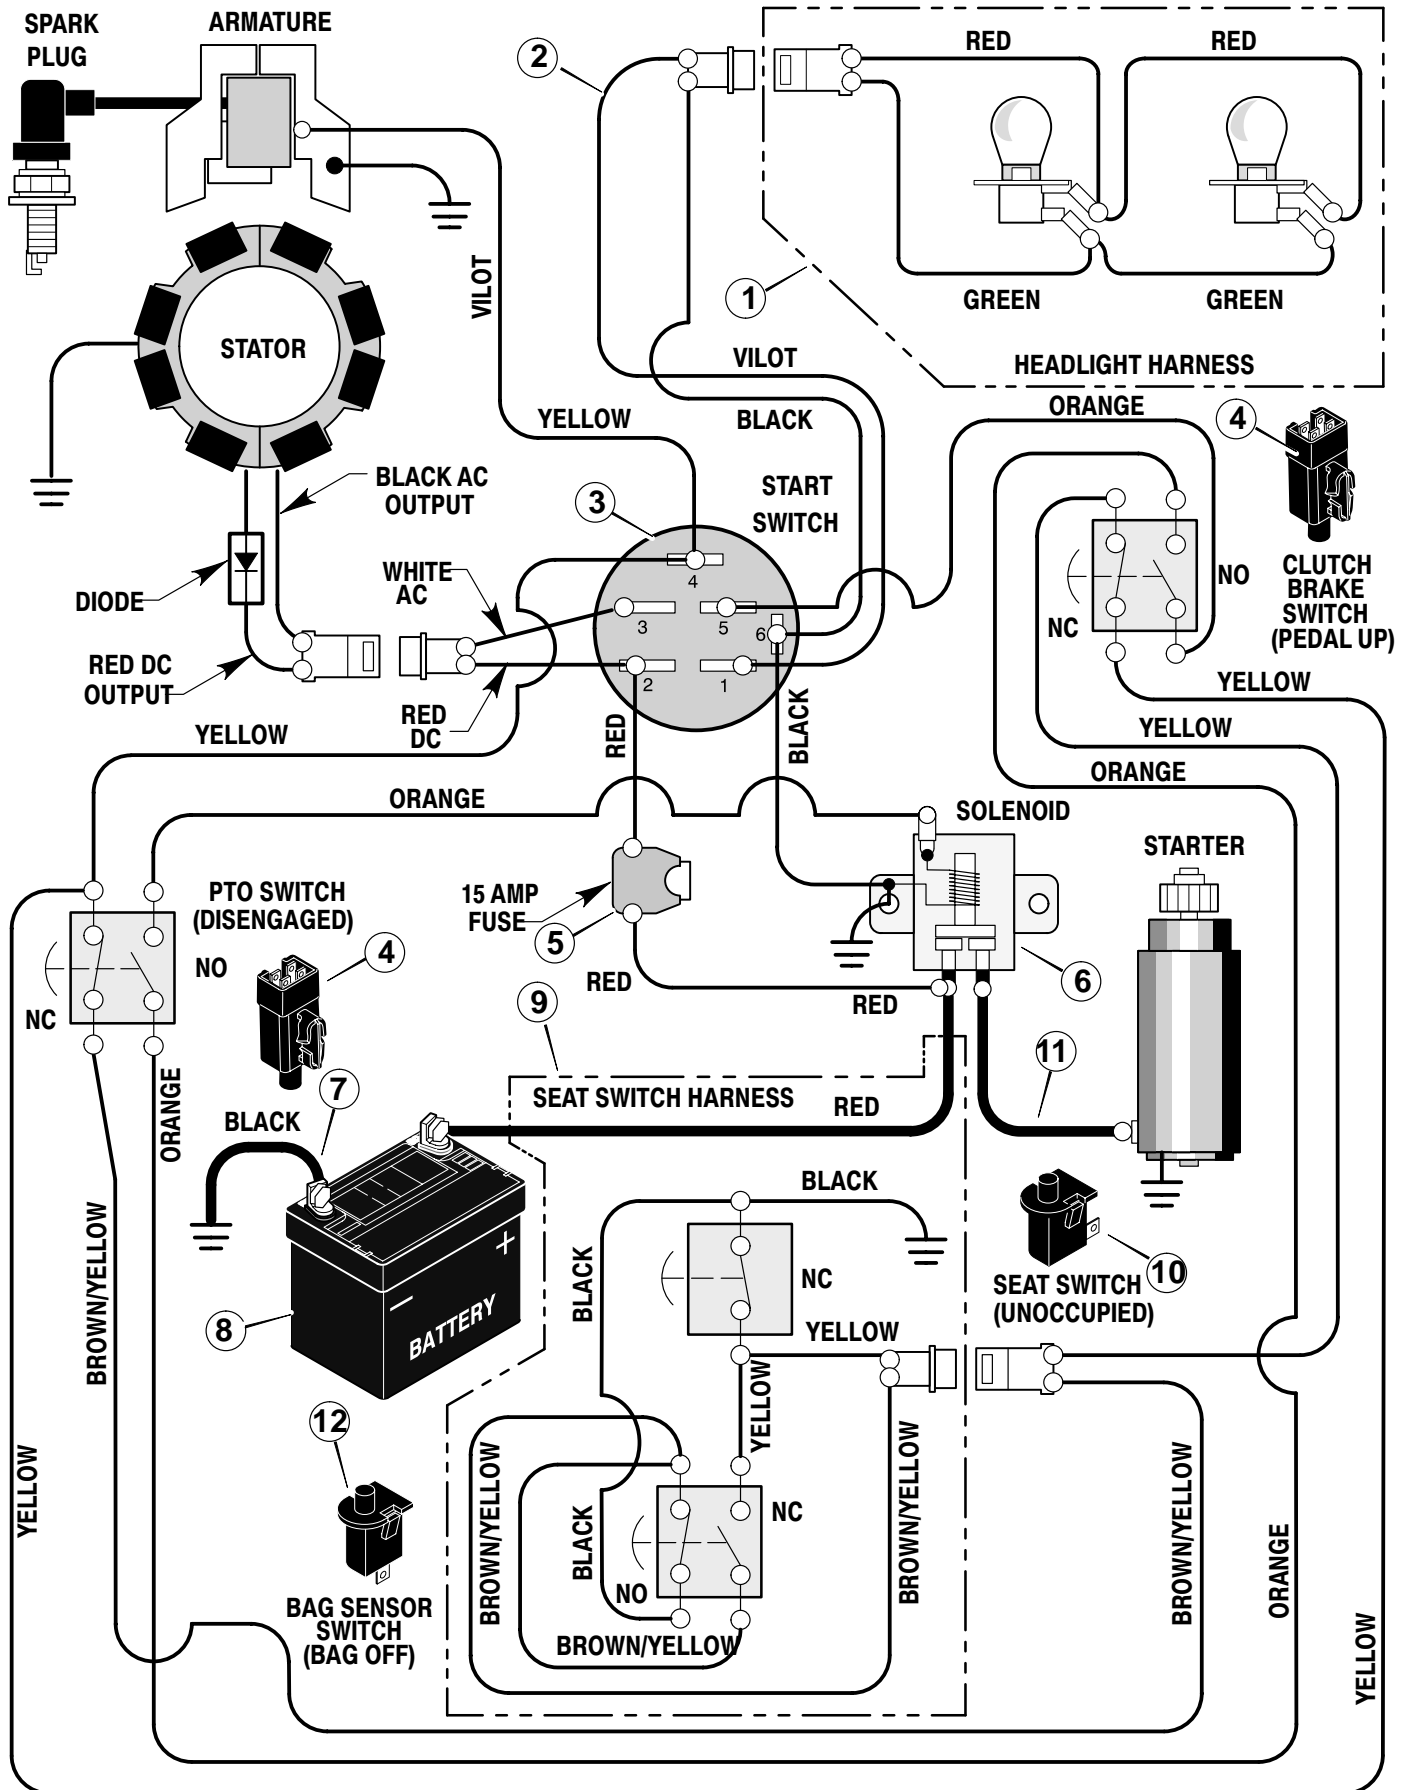

* Includes Key No.

MODEL 31200x50A

REPAIR PARTS ENGINE MOUNT

MODEL 31200x50A

REPAIR PARTS ENGINE MOUNT

Key No.	Description	Part No.
1	Fuel Cap	92317
2	Fuel Tank	92342
3	Hose Clamp	95197
4	Fuel Line	23717
5	Hose Clamp	95197
6	Screw	26x201
7	Plate, Engine	94006E700
8	Throttle Control	92371
9	Engine	—
10	Bolt, Engine Mount	25x7
11	Stack Pulley Assembly	690439 Z
12	Lockwasher	19x35
13	Bolt, Hex	1x140
14	Washer	17x170
15	Screw	26x249
16	Gasket	91309
17	Muffler	91271
18	Deflector, Muffler	23740 Z
19	Screw	26x208
20	Bolt, Hex	1x134
21	Guide, Belt	93349
22	Nut, Flange	15x79 Z
23	Guide, Belt	94066
24	Shield, Heat	690293
25	Spacer	93077

MODEL 31200x50A

REPAIR PARTS ELECTRICAL SYSTEM

MODEL 31200x50A

REPAIR PARTS ELECTRICAL SYSTEM

Key No.	Description	Part No.
1	Harness, Light Wire	250x92
	Socket, Light	92372
	Bulb, Light	90084
2	Harness, Chassis Wire	250x93
3	Switch, Ignition	92377
	Key, Ignition	20729
	Nut, Hex	91489
	Cap, Ignition	91488
4	Switch, Limit	94136
5	Fuse	54212
	Holder, Fuse	407078
6	Solenoid	94613
	Screw, Mounting	26x229
	Locknut	15x116
7	Cable, Battery Ground	24x32
	Screw, Ground Cable	26x213
8	Battery	21075
	Bolt, Carriage	2x82
	Wingnut	14x79
9	Harness, Seat Switch Wire	250x94
10	Switch, Seat Sensor	94159
11	Cable	24x31
12	Switch, Bag Sensor	690106