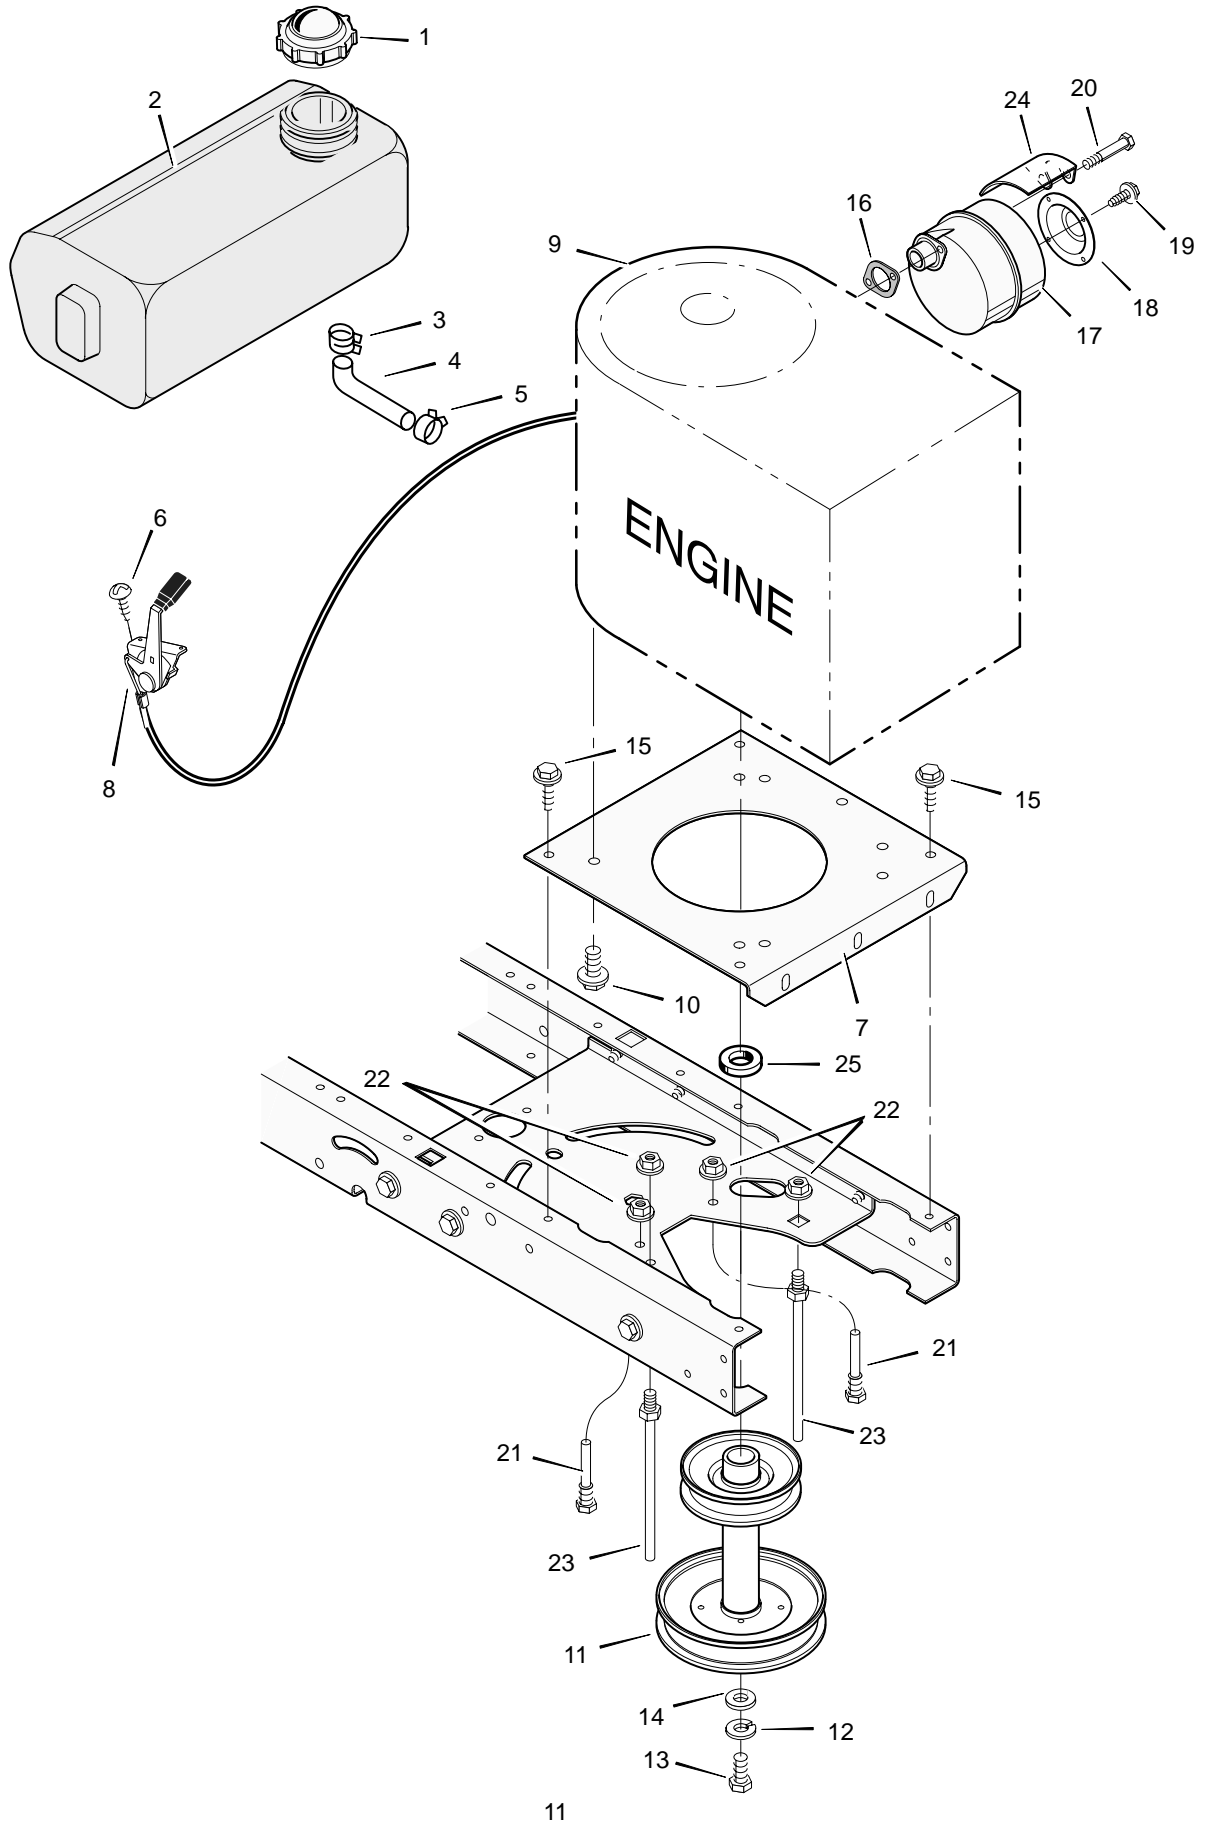

MODEL 31200x50A

REPAIR PARTS MOWER HOUSING

MODEL 31200x50A

REPAIR PARTS MOWER HOUSING

Key No.	Description	Part No.	Key No.	Description	Part No.
1	Pulley	690432	29	Baffle	690399E700
2	Nut, Flange	15x84	30	Nut, Flange	15x89
3	Nut	15x121	31	Strap, Rubber	54695
4	Belt, Blade	37x74	32	Screw	4x71
5	Pulley, Idler	690387	33	Extension, Chute	690367
6	Mandrel	94129	34	Nut	15x88
7	Screw	25x7	35	Spring, PTO	165x118
8	Guide, Belt	92424	36	Spring, Extension	165x140
9	Spacer	94130	37	Nut, Flange	15x68
10	Bracket, Rear Suspension	94055E700	38	Bracket, Front Deck	690380E700
11	Bolt, Shoulder	9x52	39	Pin, Threaded Shoulder	94067
12	Knob	94068	40	Washer	17x91
13	Washer	17x45	41	Pin, Hair	31x4
14	Bolt, Shoulder	9x51	42	Hanger, Front	690381E700
15	Plate, Suspension	690379E700	43	Housing, Jackshaft	94305
16	Pad, Friction	94137	44	Fan, Assist	690359
17	Spring	166x43	45	Housing, Fan	690360
18	Nut, Flange	15x79	46	Washer	17x37
19	Bracket, Rear Deck	690378E700	47	Bolt	1x94
20	Pin, Hanger	95194	48	Bolt	1x90
21	Link, Lift	94053	49	Nut	15x100
22	Nut	15x116	50	Washer	17x165
23	Bracket, Idler Arm	690427E700	51	Washer, Belleville	17x166
24	Assembly, Idler Arm & Pad	690454	52	Blade	690398E701
25	Screw	26x249	53	Adapter, Blade	92466
26	Bolt, Shoulder	9x39	54	Bolt	1x121
27	Bolt, Carriage	2x53	1-54	Blade Housing, Complete	776110
28	Housing, Blade *	_____			

* Includes Key No.

MODEL 31200x50A

REPAIR PARTS ENGINE MOUNT

MODEL 31200x50A

REPAIR PARTS ENGINE MOUNT

Key No.	Description	Part No.
1	Fuel Cap	92317
2	Fuel Tank	92342
3	Hose Clamp	95197
4	Fuel Line	23717
5	Hose Clamp	95197
6	Screw	26x201
7	Plate, Engine	94006E700
8	Throttle Control	92371
9	Engine	—
10	Bolt, Engine Mount	25x7
11	Stack Pulley Assembly	690439 Z
12	Lockwasher	19x35
13	Bolt, Hex	1x140
14	Washer	17x170
15	Screw	26x249
16	Gasket	91309
17	Muffler	91271
18	Deflector, Muffler	23740 Z
19	Screw	26x208
20	Bolt, Hex	1x134
21	Guide, Belt	93349
22	Nut, Flange	15x79 Z
23	Guide, Belt	94066
24	Shield, Heat	690293
25	Spacer	93077