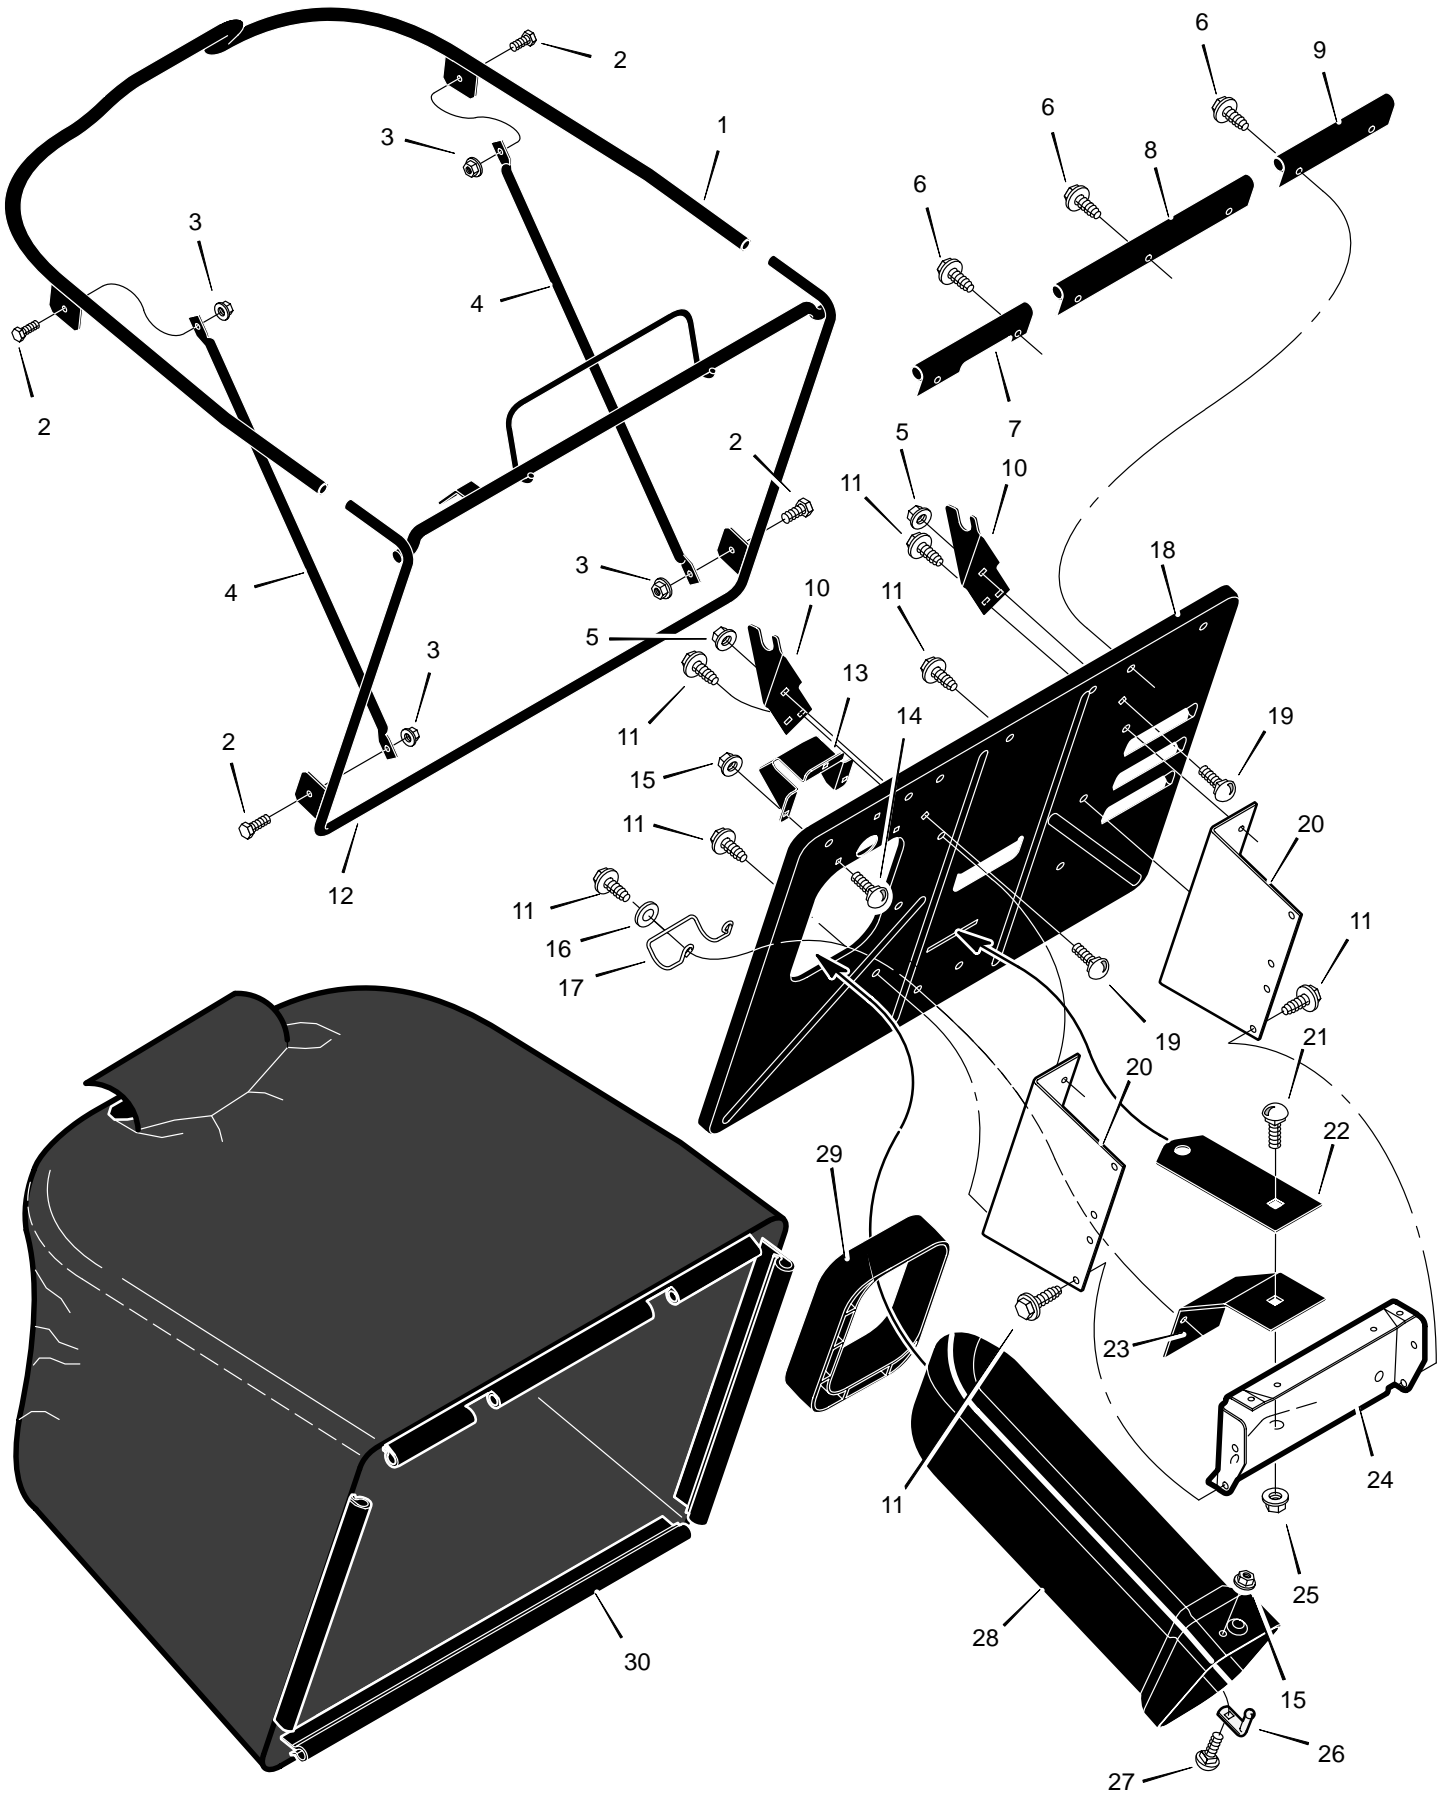

CODE131S

FACTORY MODEL 31200x11B
GRASS BAGGER

CODE131S

FACTORY MODEL 31200x11B GRASS BAGGER

Key No.	Description	Part No.	Key No.	Description	Part No.
1	Tube, Top	690404	16	Washer	17x185
2	Bolt	1x121	17	Latch, Spring	690402
3	Nut	15x116	18	Pan, Rear	690362E700
4	Strut, Bag	690433	19	Bolt, Carriage	2x53
5	Nut, Flange	15x79	20	Bracket, Bagger Mounting	690355E700
6	Fastener, Panel	193x1	21	Screw	1x127
7	Seal, Bag (Right End)	690491	22	Plate, Hitch Extension	1001000E700
8	Seal, Bag (Center)	690492	23	Bracket, Lower Mounting	1001001E700
9	Seal, Bag (Left End)	690493	24	Plate, Hitch	1001002E700
10	Hinge	690356E700	25	Nut	15x41
11	Screw	26x249	26	Pin, Latch	54563
12	Assembly, Bag Frame	690403	27	Bolt, Carriage	2x39
13	Bracket, Switch	690400E700	28	Tube, Connecting	690368
14	Bolt, Carriage	2x82	29	Grommet, Extension Tube	690429
15	Nut, Flange	15x89	30	Bag, Grass	690438