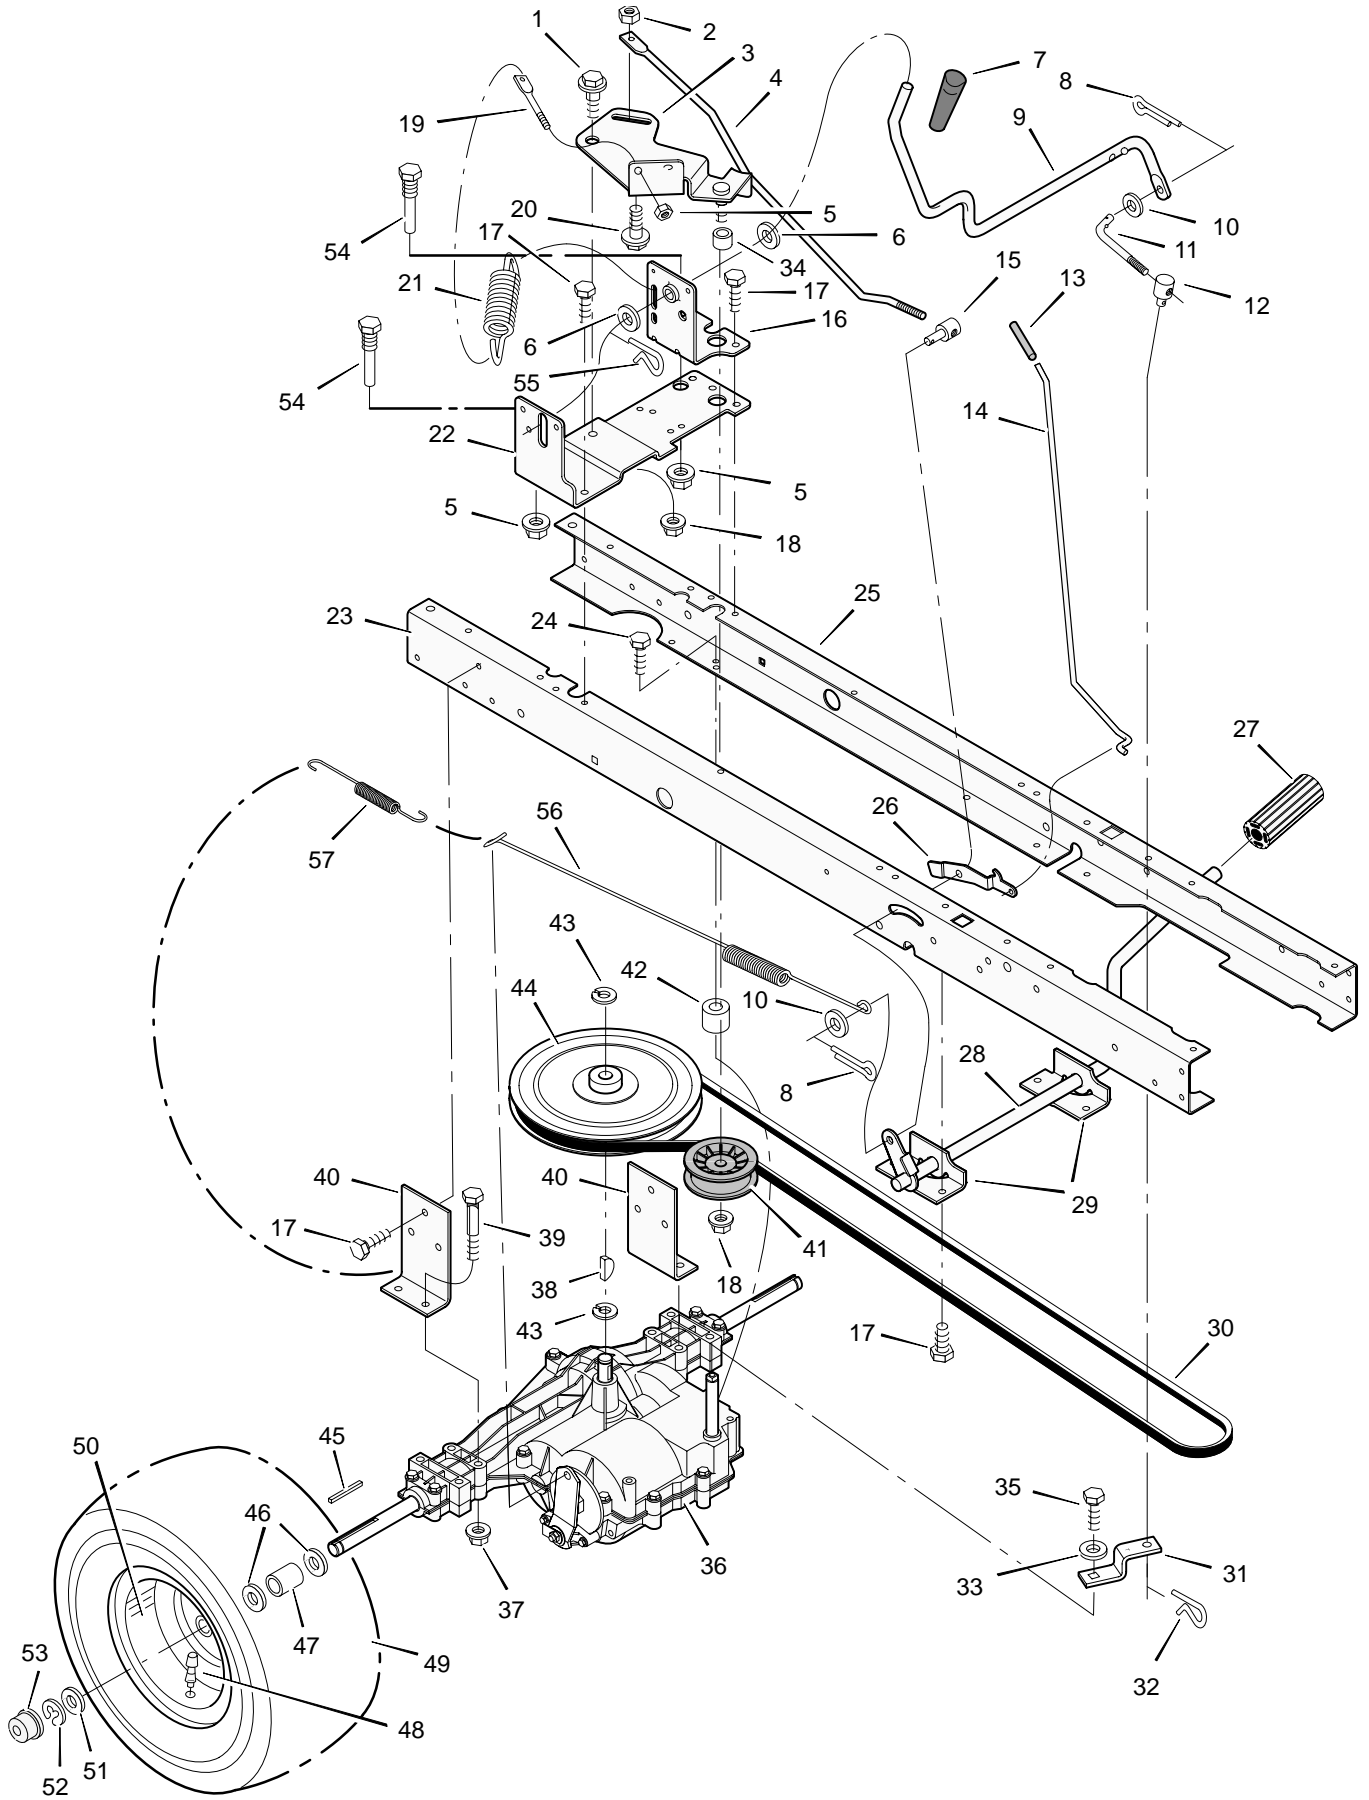

CODE131S

FACTORY MODEL 31200x11B
MOTION DRIVE

CODE131S

FACTORY MODEL 31200x11B MOTION DRIVE

Key No.	Description	Part No.	Key No.	Description	Part No.
1	Bolt, Shoulder	9x39	30	Belt, Motion Drive	37x87
2	Nut, Hex	15x89	31	Yoke, Shift	94031Z
3	Arm, Idler	690273	32	Pin, Hair	31x6
4	Rod, Clutch	94041 Z	33	Washer	17x148
5	Nut	15x79	34	Spacer	690369
6	Washer	17x102	35	Bolt	6x105
7	Grip	92697	36	Transaxle	—
8	Pin, Cotter	30x20	37	Nut	15x88
9	Lever, Shift	94043 Z	38	Key, Woodruff	20697
10	Washer	17x47	39	Bolt	1x155
11	Link, Shift	94044 Z	40	Bracket, Transaxle	94008E700
12	Nut, Adjuster	21920	41	Pulley	690409
13	Grip	91079	42	Spacer	94132
14	Rod, Parking Brake	95005 Z	43	E-Ring	11x7
15	Nut, Adjuster	94815	44	Pulley, Drive	95094
16	Bracket, Shift	94034E700	45	Key, Square	21553
17	Screw	26x249	46	Washer	17x160
18	Nut	15x84	47	Spacer, Transaxle	690554 Z
19	Mount, Stud Spring	94042 Z	48	Stem, Valve	24373
20	Bolt, Shoulder	9x54	49	Tire *	776114
21	Spring, Extension	165x116	—	Tube	407049
22	Bracket, Shifter	690166E700	50	Wheel & Tire Assembly	690376-601
23	Frame, Right	1001124E700	51	Washer	17x195
24	Screw	25x12	52	E-Ring	11x3
25	Frame, Left	1001123E700	53	Hub Cap	94618
26	Latch, Parking Brake	94045 Z	54	Guide, Belt	93349
27	Pedal	21544	55	Pin, Hair	31x4
28	Lever, Brake/Clutch	94038E700	56	Spring, Extension	165x141
29	Bracket, Pedal	94035E700	57	Spring, Extension	165x92