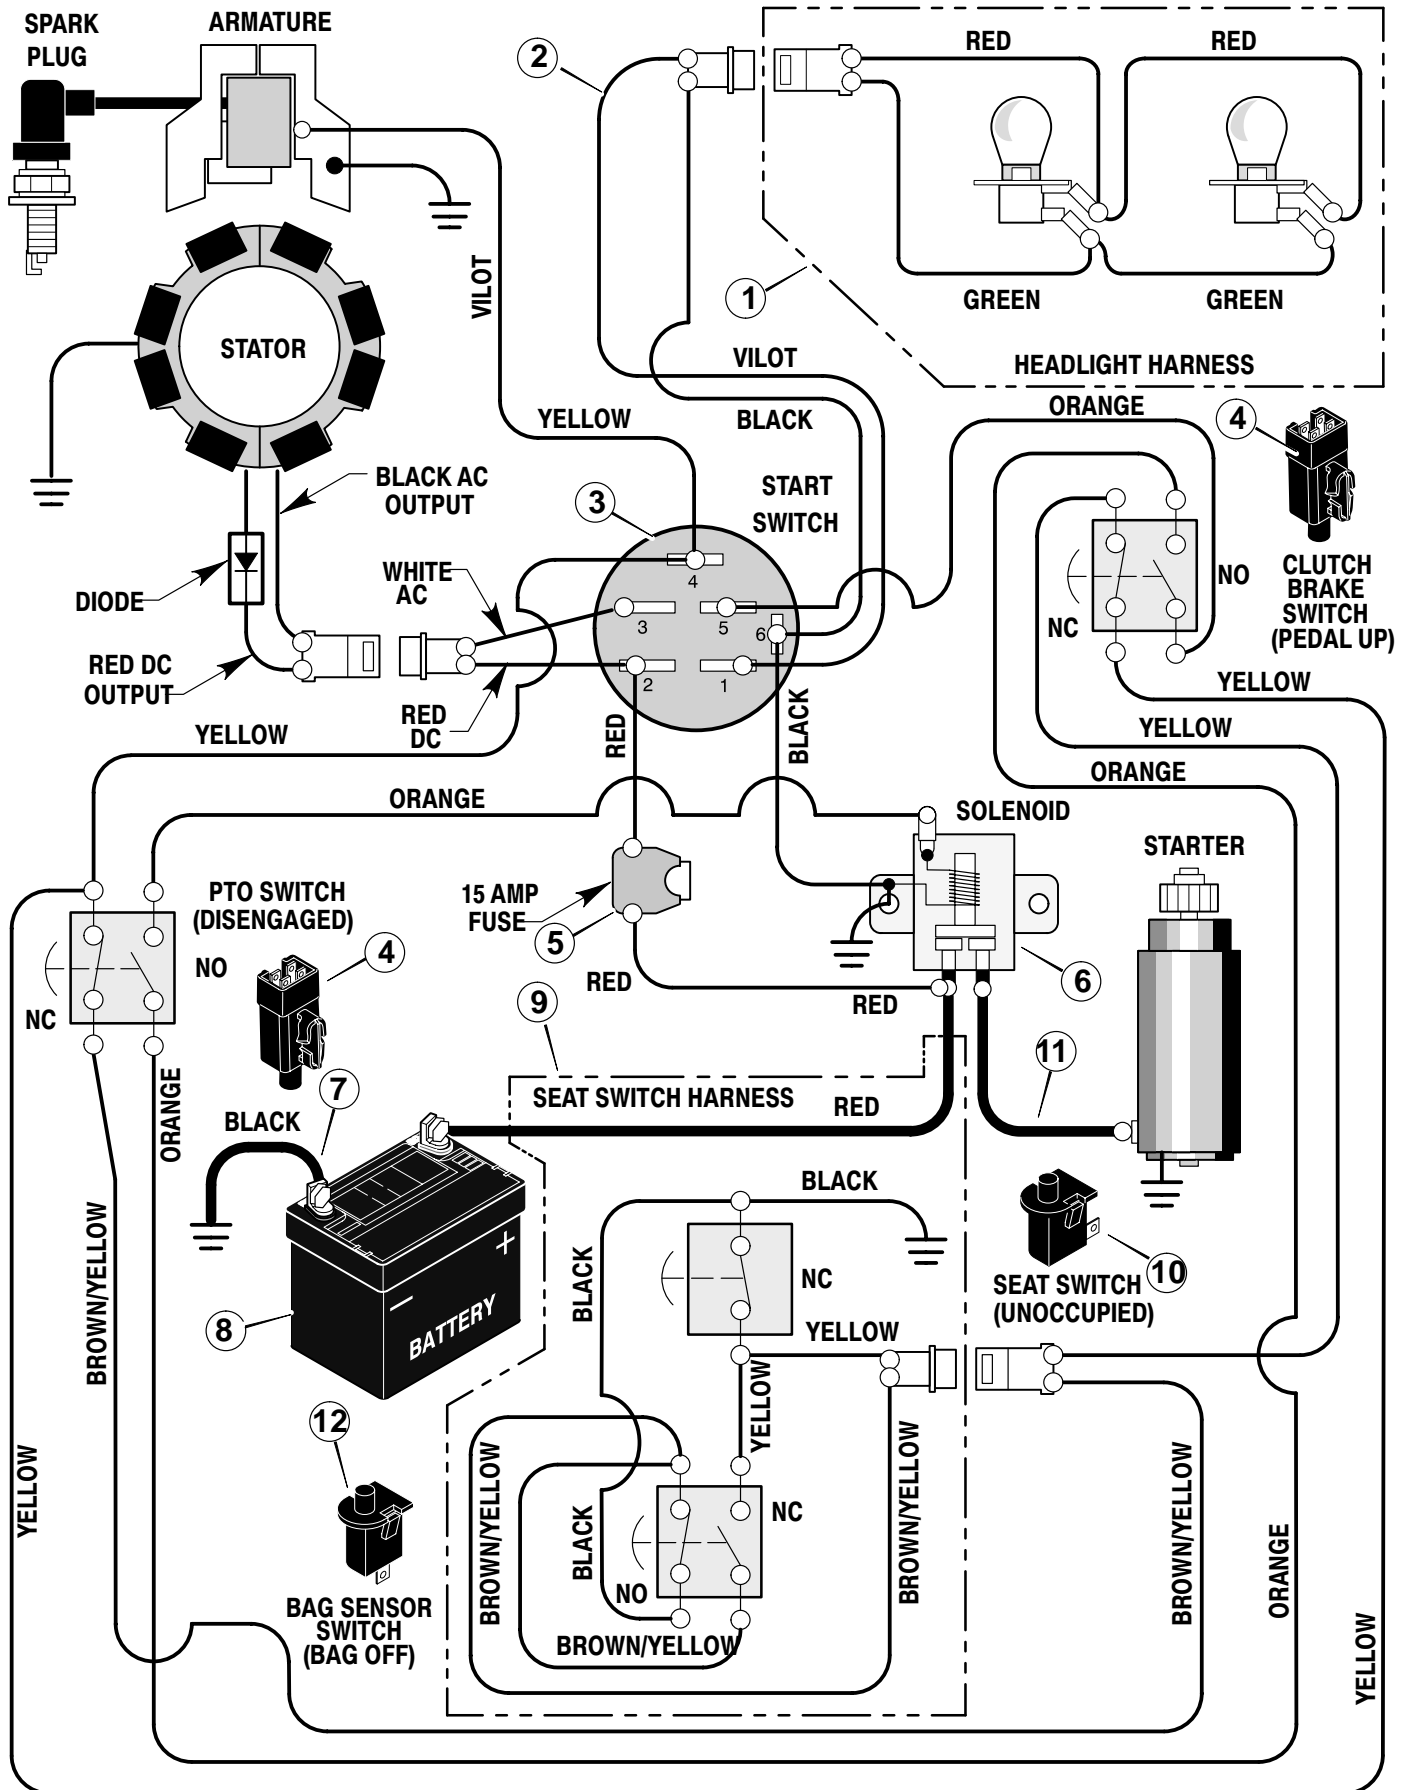

CODE131S

FACTORY MODEL 31200x11B
ENGINE MOUNT

Key No.	Description	Part No.
1	Fuel Cap	92317
2	Fuel Tank	92342
3	Hose Clamp	95197
4	Fuel Line	23717
5	Hose Clamp	95197
6	Screw	26x201
7	Plate, Engine	94006E700
8	Throttle Control	92371
9	Engine	_____
10	Bolt, Engine Mount	25x7
11	Stack Pulley Assembly	690439 Z
12	Lockwasher	19x35
13	Bolt, Hex	1x140
14	Washer	17x170
15	Screw	26x249
16	Gasket	91309
17	Muffler	91271
18	Deflector, Muffler	94099 Z
19	Screw	26x208
20	Bolt, Hex	1x134
21	Guide, Belt	93349
22	Nut, Flange	15x79 Z
23	Guide, Belt	94066
24	Shield, Heat	690293
25	Spacer	93077

CODE131S

FACTORY MODEL 31200x11B ELECTRICAL SYSTEM

Key No.	Description	Part No.
1	Harness, Light Wire	250x92
	Socket, Light	92372
	Bulb, Light	90084
2	Harness, Chassis Wire	250x93
3	Switch, Ignition	92377
	Key, Ignition	20729
	Nut, Hex	91489
	Cap, Ignition	91488
4	Switch, Limit	94136
5	Fuse	54212
	Holder, Fuse	407078
6	Solenoid	94613
	Screw, Mounting	26x229
	Locknut	15x116
7	Cable, Battery Ground	24x32
	Screw, Ground Cable	26x213
8	Battery	21075
	Bolt, Carriage	2x82
	Wingnut	14x79
9	Harness, Seat Switch Wire	250x94
10	Switch, Seat Sensor	94159
11	Cable	24x31
12	Switch, Bag Sensor	690106