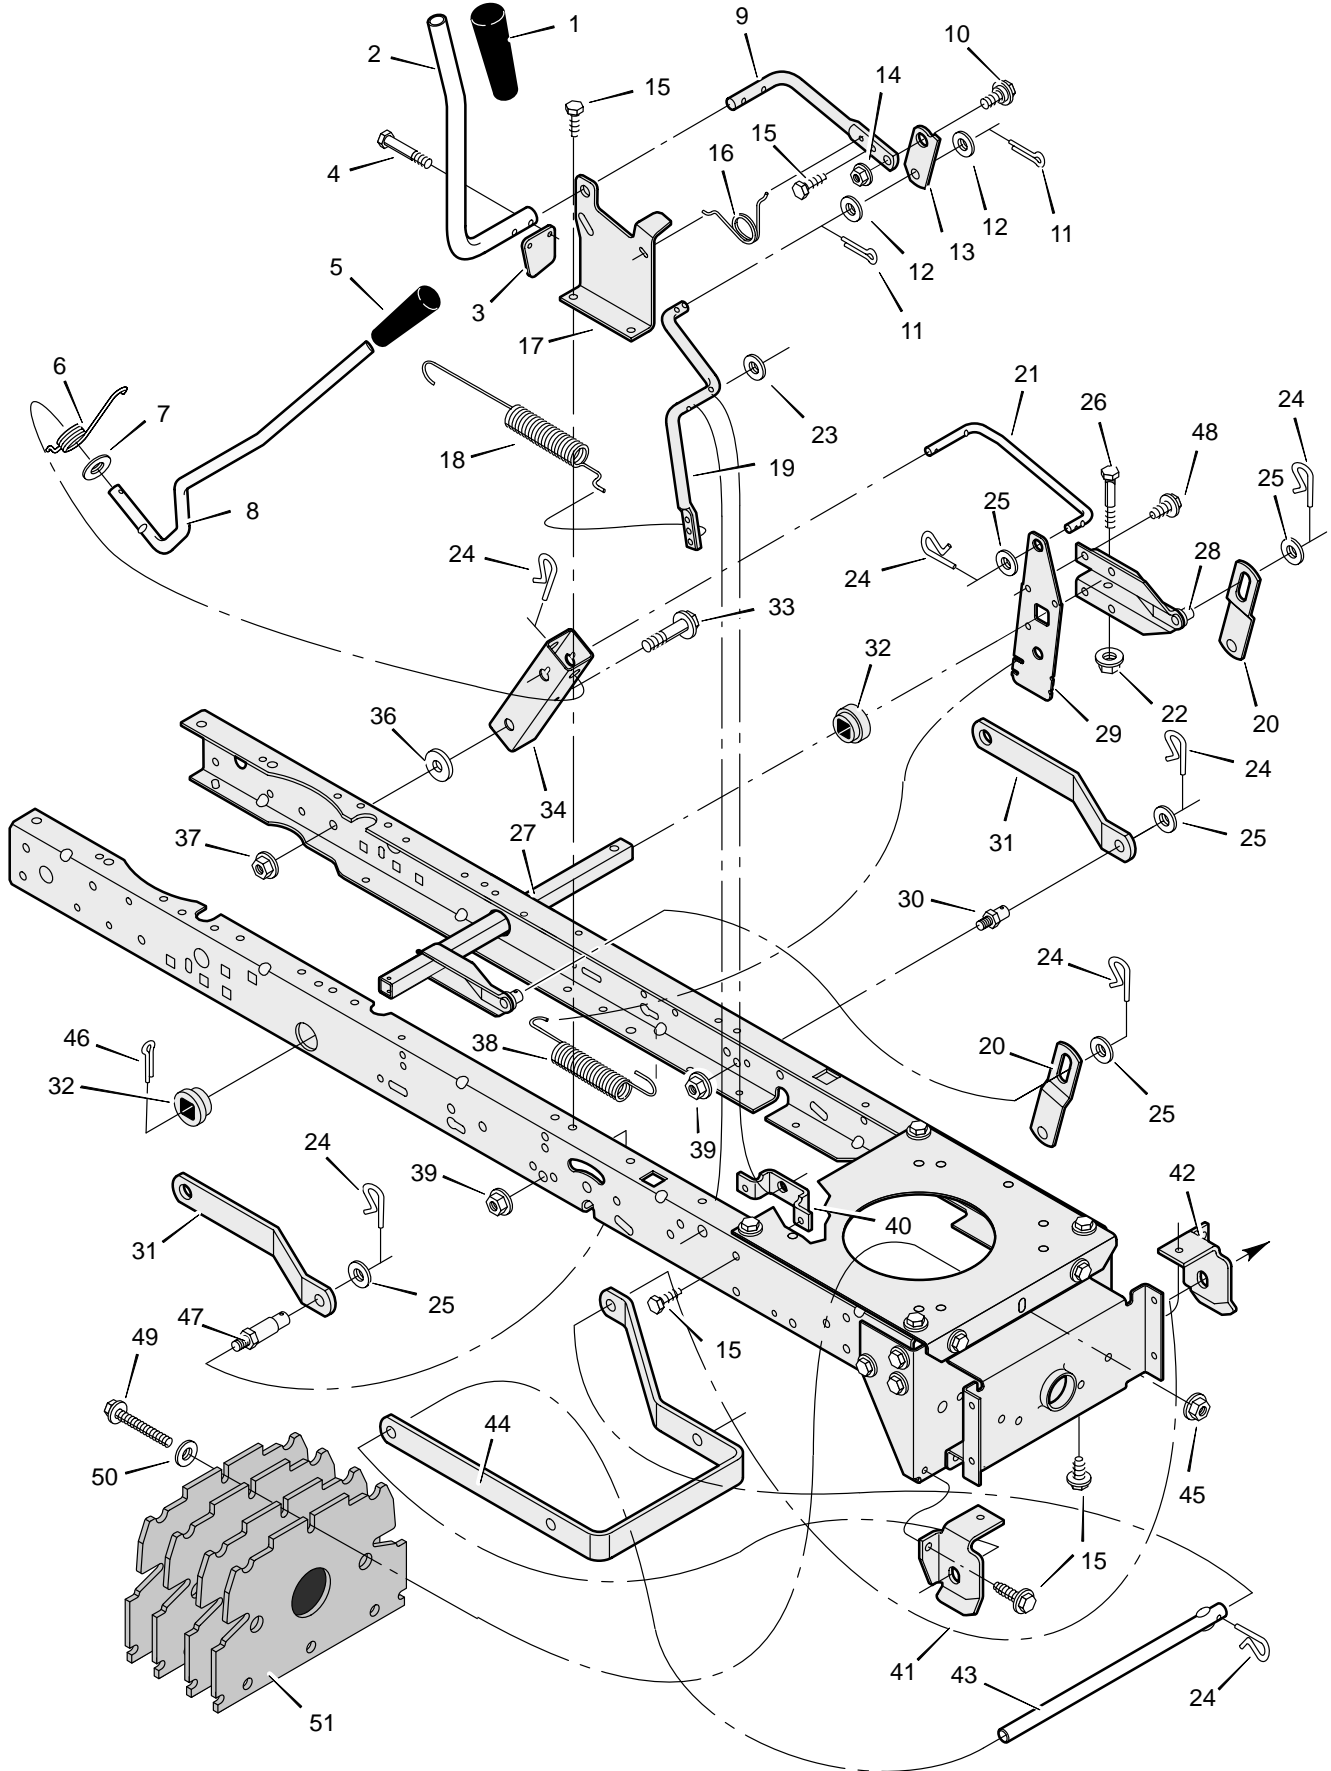

CODE131S

FACTORY MODEL 31200x11B MOWER HOUSING SUSPENSION

CODE131S

FACTORY MODEL 31200x11B MOWER HOUSING SUSPENSION

Key No.	Description	Part No.	Key No.	Description	Part No.
1	Grip	92698	26	Bolt, Hex	1x74
2	Handle, PTO	94346 Z	27	Arm Assembly, Right Lift	690386E700
3	Pad, Switch	94022 Z	28	Arm, Right Lift	94180E700
4	Bolt	25x3	29	Plate, Lift Arm	94030E700
5	Grip	92697	30	Pin	94067
6	Spring	166x40	31	Bracket, Rear Suspension	94055E700
7	Washer	17x103	32	Bushing, Lift Tube	94065
8	Handle, Lift	690533 Z	33	Bolt, Shoulder	9x53
9	Lever, PTO	94017 Z	34	Bracket, Pivot	94015E700
10	Bolt, Shoulder	9x39	36	Washer	17x191
11	Pin, Cotter	30x20	37	Nut, Flange	15x84
12	Washer	17x102	38	Spring	165x117
13	Link, PTO	94004 Z	39	Nut, Flange	15x68
14	Nut, Flange	15x84	40	Bracket, PTO	94005E700
15	Screw	26x249	41	Hanger, Right Deck	94026E700
16	Spring	166x39	42	Hanger, Left Deck	94027E700
17	Bracket, PTO	94018E700	43	Rod, Hanger	94158Z
18	Spring	165x116	44	Hanger, Front	690381E700
19	Crank, PTO	690394E700	45	Nut, Flange	15x89
20	Link, Lift	94053E700	46	Pin, Cotter	30x49
21	Link, Lift Handle	94028E700	47	Pin, Threaded Shoulder	690382
22	Nut, Flange	15x118	48	Screw	26x49
23	Washer	17x57	49	Bolt, Hex	1x106
24	Pin, Hair	31x4	50	Washer	17x38
25	Washer	17x91	51	Plate, Weight	690370E700