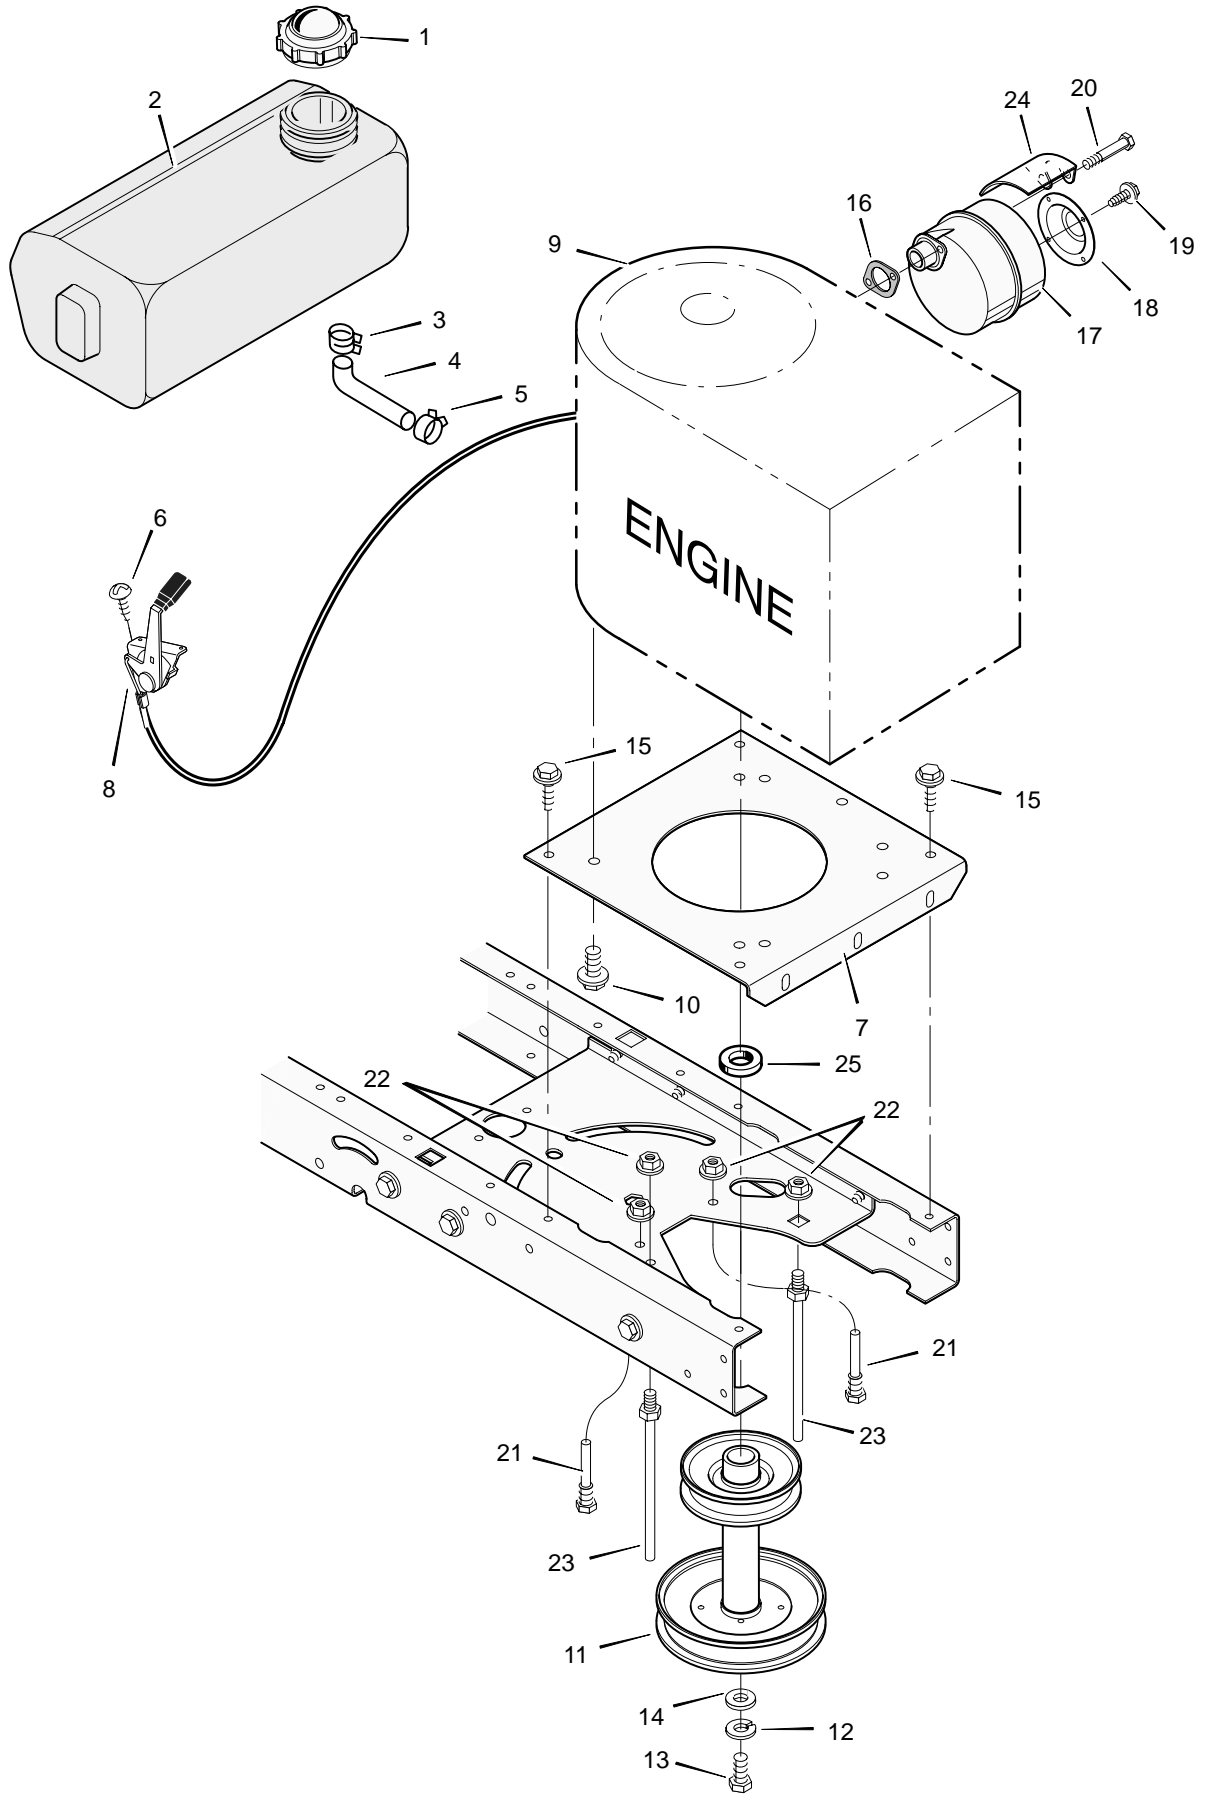

CODE131S

FACTORY MODEL 31200x11B
ENGINE MOUNT

Key No.	Description	Part No.
1	Fuel Cap	92317
2	Fuel Tank	92342
3	Hose Clamp	95197
4	Fuel Line	23717
5	Hose Clamp	95197
6	Screw	26x201
7	Plate, Engine	94006E700
8	Throttle Control	92371
9	Engine	_____
10	Bolt, Engine Mount	25x7
11	Stack Pulley Assembly	690439 Z
12	Lockwasher	19x35
13	Bolt, Hex	1x140
14	Washer	17x170
15	Screw	26x249
16	Gasket	91309
17	Muffler	91271
18	Deflector, Muffler	94099 Z
19	Screw	26x208
20	Bolt, Hex	1x134
21	Guide, Belt	93349
22	Nut, Flange	15x79 Z
23	Guide, Belt	94066
24	Shield, Heat	690293
25	Spacer	93077