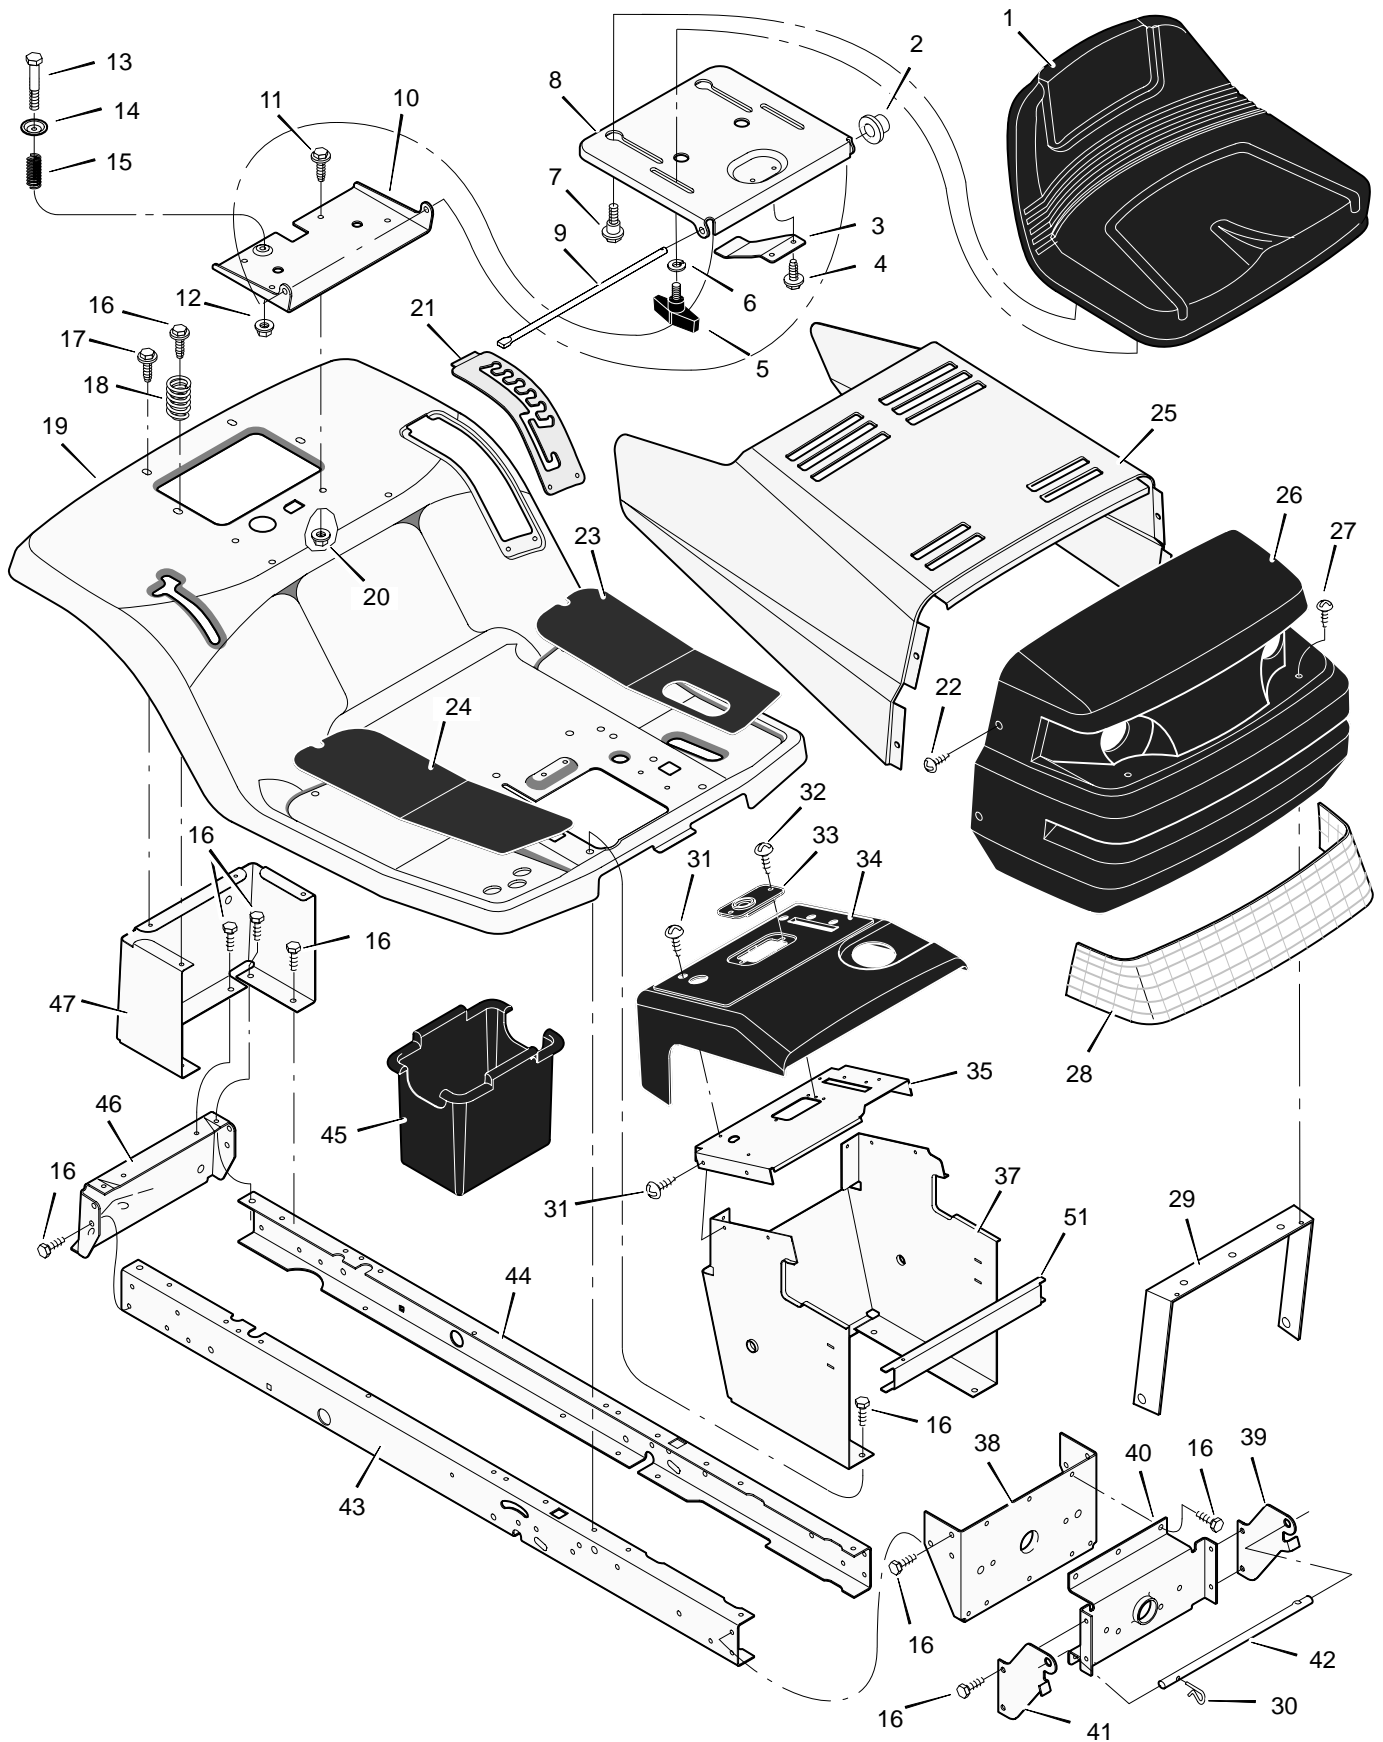

CODE131S

FACTORY MODEL 31200x11B
CHASSIS & HOOD

CODE131S

FACTORY MODEL 31200x11B CHASSIS & HOOD

Key No.	Description	Part No.	Key No.	Description	Part No.
1	Seat	690566	27	Screw	26x239
2	Cap, Push On	28x23	28	Lens	92344
3	Spring	94057	29	Brace, Grille	92448
4	Screw	26x229	30	Pin, Hair	31x4
5	Bolt, Wing	1001054	31	Screw	26x270
6	Washer	17x47 Z	32	Screw	26x239
7	Bolt, Shoulder	9x56	33	Bearing, Steering	94214
8	Support, Seat	94154E700	34	Dash	94218E700
9	Rod, Pivot	94156 Z	35	Plate, Dash	94211E700
10	Bracket, Pivot	94153E700	36	Panel, Access	93007E700
11	Bolt	1x45	37	Support, Dash	95323E700
12	Nut	15x89	38	Bracket, Rear Hanger	94013E700
13	Bolt, Shoulder	9x55	39	Support, Left Grille	690544E700
14	Washer	94155 Z	40	Axle, Hanger	94007E700
15	Spring	164x31	41	Support, Right Grille	690543E700
16	Screw	26x249	42	Rod, Pivot	92332 Z
17	Screw	26x263	43	Frame, Right	1001124E700
18	Spring	164x30	44	Frame, Left	1001123E700
19	Deck, Seat	95249E549	45	Container, Battery	690424
20	Nut	15x88	46	Plate, Hitch	1001002E700
21	Plate, Index	94151E700	47	Panel, Rear	690434E700
22	Screw	9x47	51	Channel	94215E700
23	Mat, Left	94371	—	Decal, Right Hood	48x408
24	Mat, Right	94372	—	Decal, Left Hood	48x409
25	Hood	92333E549	—	Instruction Book and Parts List	F-000724L
26	Grille Assembly (Includes Lens)	92350E700