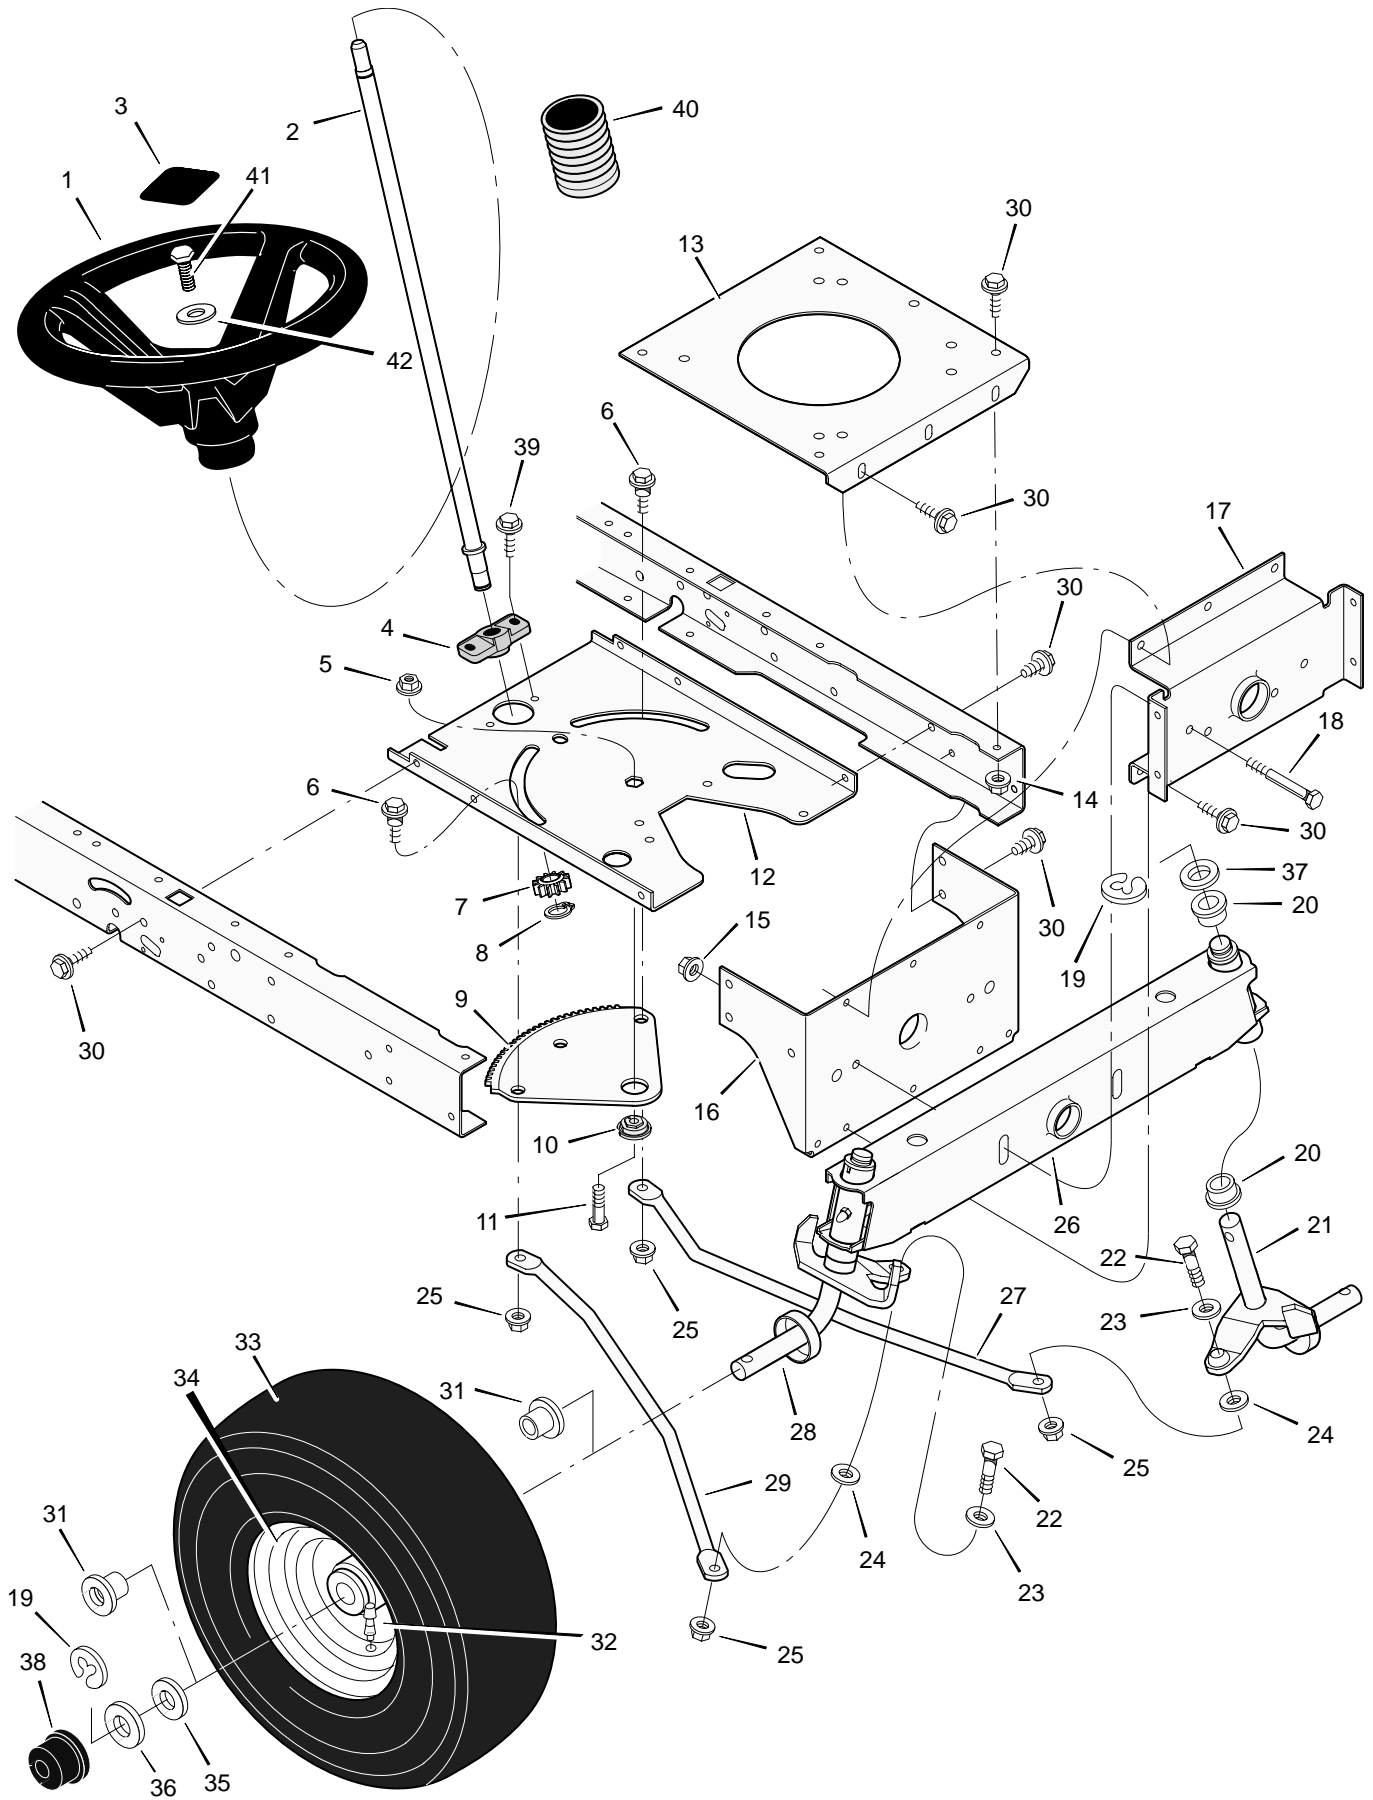

CODE131S

FACTORY MODEL 31200x11B
STEERING

CODE131S

FACTORY MODEL 31200x11B STEERING

Key No.	Description	Part No.	Key No.	Description	Part No.
1	Wheel, Steering	95336	23	Washer	17x104
2	Post, Steering	690626	24	Washer	17x53 Z
3	Insert, Steering Wheel	95338	25	Nut, Flange	15x84
4	Bearing	94124	26	Axle Assembly	690210E700
5	Nut, Flange	15x111	27	Drag Link, Left	95329E700
6	Bolt, Shoulder	9x57	28	Spindle Assembly, Right	95182E700
7	Gear, Pinion	690183E700	29	Drag Link, Right	95328E700
8	Ring, Snap	11x25	30	Screw	26x249
9	Gear, Sector	94121E700	31	Bearing, Wheel	91334
10	Bearing	94123	32	Stem, Valve	24373
11	Bolt	1x84	33	Tire *	90594
12	Plate, Steering	690551E700	—	Tube	407046
13	Plate, Engine	94006E700	34	Wheel and Tire Assembly	690377-601
14	Nut, Flange	15x88	35	Washer	17x195
15	Nut, Flange	15x118	36	Washer	17x113
16	Bracket, Hanger	94013E700	37	Washer	17x83
17	Axle, Hanger	94007E700	38	Hub Cap	94618
18	Bolt	1x146	39	Screw	26x267
19	E-ring	11x3	40	Bellows	54789
20	Bearing	690150	41	Bolt	25x3
21	Spindle Assembly, Left	95183E700	42	Washer	17x146
22	Bolt	1x111			

* When you order a tire, make sure to give the brand name of the tire so that the tread pattern on the tire will match.