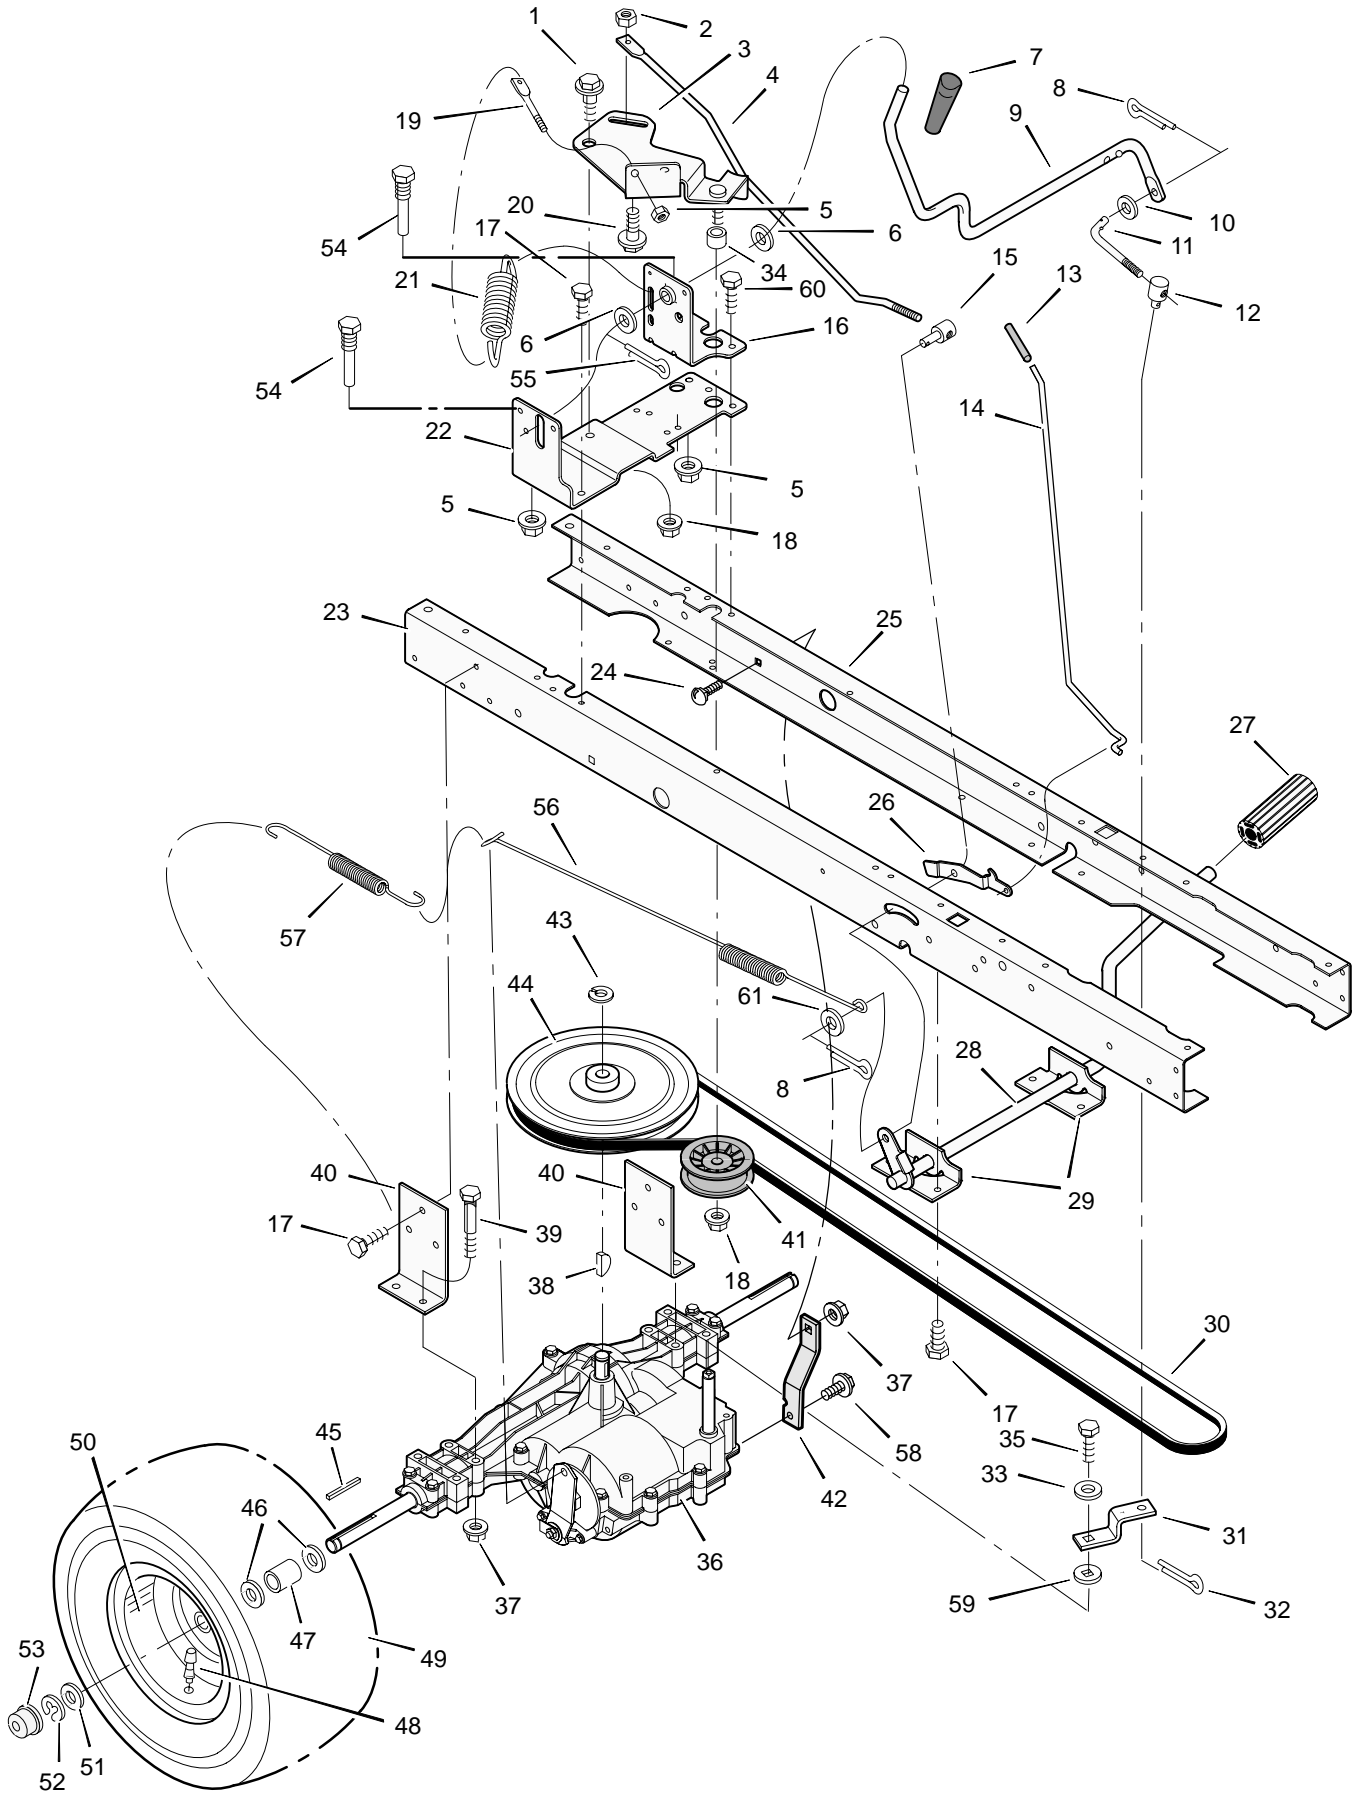

MODEL 312001x50A

REPAIR PARTS MOTION DRIVE

MODEL 312001x50A

REPAIR PARTS MOTION DRIVE

Key No.	Description	Part No.	Key No.	Description	Part No.
1	Bolt, Shoulder	009x39	32	Pin, Hair	0031x6
2	Nut, Hex	015x89	33	Washer	017x38
3	Arm, Idler	690273	35	Bolt	06x105
4	Rod, Clutch	094041 Z	36	Transaxle	—
5	Nut	015x79	37	Nut	015x88
6	Washer	17x102	38	Key, Woodruff	020697
7	Grip	092697	39	Bolt	01x155
8	Pin, Cotter	030x20	40	Bracket, Transaxle	094008E700
9	Lever, Shift	094043 Z	41	Pulley	690409
10	Washer	017x47 Z	42	Bracket, Transaxle Support	094433
11	Link, Shift	094044 Z	43	E-Ring	0011x7
12	Nut, Adjuster	021920	44	Pulley, Drive	095094
13	Grip	091079	45	Key, Square	021553
14	Rod, Parking Brake	1001245 Z	46	Washer	17x160
15	Nut, Adjuster	094815	47	Spacer, Transaxle	690554 Z
16	Bracket, Shift Pivot	1001303 Z	48	Stem, Valve	024373
17	Screw	26x249	49	Tire *	776114
18	Nut	015x84	—	Tube	407049
19	Mount, Stud Spring	094042 Z	50	Wheel & Tire Assembly	690376-601
20	Bolt, Shoulder	009x54	51	Washer	17x195
21	Spring, Extension	165x116	52	E-Ring	0011x3
22	Bracket, Right Shifter	1001302E700	53	Hub Cap	094618
23	Frame, Right	1001268E701	54	Guide, Belt	093349
24	Bolt, Carriage	002x53	55	Pin, Hair	0031x4
25	Frame, Left	1001269E701	56	Spring, Extension	165x141
26	Latch, Parking Brake	094045 Z	57	Spring, Extension	165x92
27	Pedal	021544	58	Screw	26x216
28	Lever, Brake/Clutch	094038E700	59	Washer	17x148
29	Bracket, Pedal	1001117E700	60	Screw	26x267
30	Belt, Motion Drive	037x87	61	Washer	17x169
31	Yoke, Shift	094031 Z			

* When you order a tire, make sure to give the brand name of the tire so that the tread pattern on the tire will match.