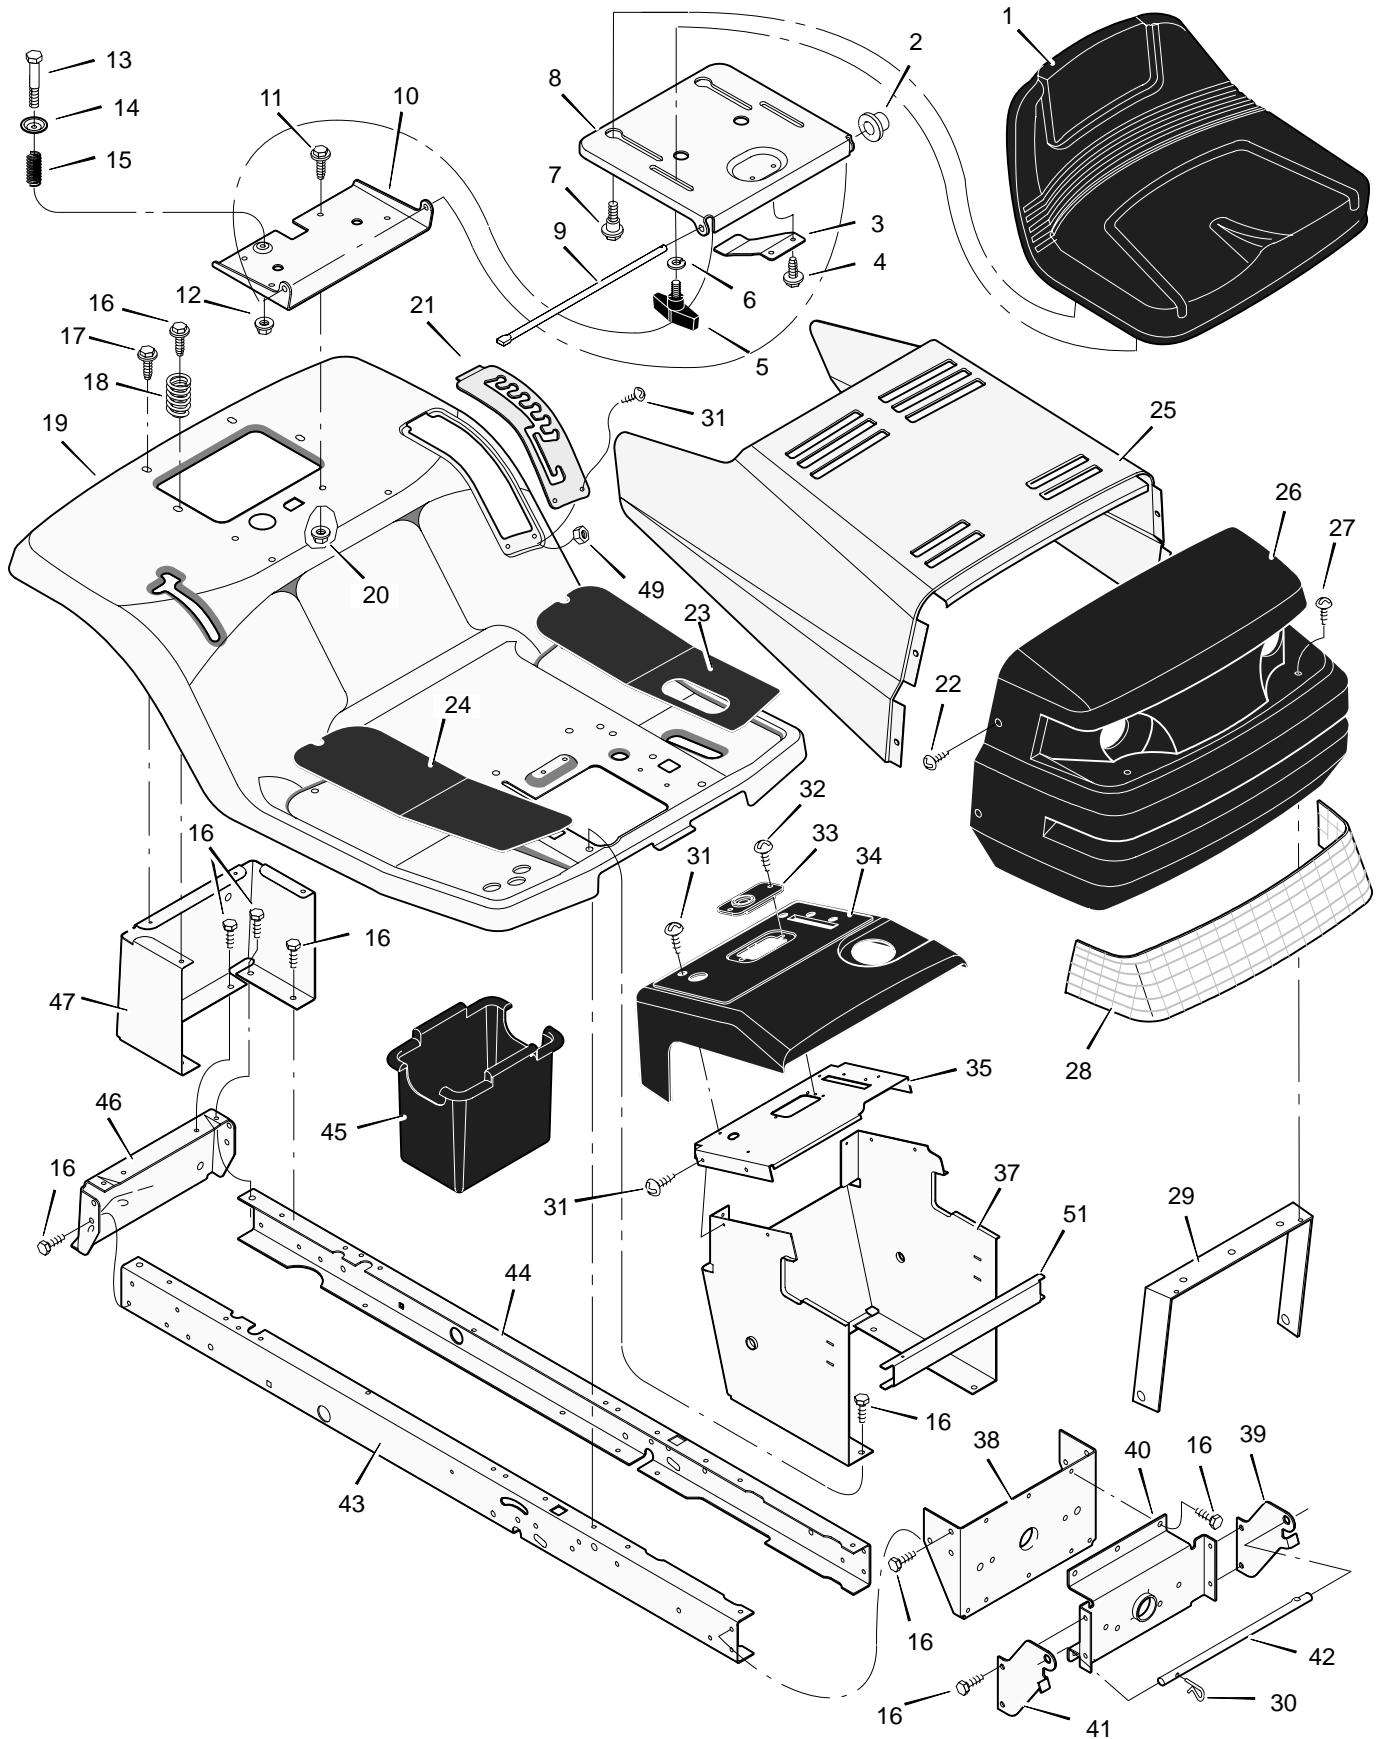

MODEL 312001x50A

REPAIR PARTS CHASSIS & HOOD

MODEL 312001x50A

REPAIR PARTS CHASSIS & HOOD

Key No.	Description	Part No.	Key No.	Description	Part No.
1	Seat	690567	27	Screw	26x239
2	Cap, Push On	028x23	28	Lens	092344
3	Spring	094057	29	Brace, Grille	092448
4	Screw	26x229	30	Pin, Hair	0031x4
5	Bolt, Wing	1001054	31	Screw	26x270
6	Washer	017x47	32	Screw	26x239
7	Bolt, Shoulder	009x56	33	Bearing, Steering	094214
8	Support, Seat	094154E700	34	Dash	095033E717
9	Rod, Pivot	094156 Z	35	Plate, Dash	094211E700
10	Bracket, Pivot	094153E700	36	Panel, Access	093007E700
11	Bolt	001x45	37	Support, Dash	095323E700
12	Nut	015x89	38	Bracket, Rear Hanger	1001270E700
13	Bolt, Shoulder	009x55	39	Support, Left Grille	690544E700
14	Washer	094155 Z	40	Axle, Hanger	094007E700
15	Spring	164x31	41	Support, Right Grille	690543E700
16	Screw	26x249	42	Rod, Pivot	092332 Z
17	Screw	26x263	43	Frame, Right	1001268E700
18	Spring	164x30	44	Frame, Left	1001269E700
19	Deck, Seat	095249E245	45	Container, Battery	690424
20	Nut	015x88	46	Plate, Hitch	1001002E700
21	Plate, Index	094151E700	47	Panel, Rear	690434E700
22	Screw	009x47	48	Screw	26x277
23	Mat, Left	094371	49	Nut	015x81
24	Mat, Right	094372	51	Channel	094215E700
25	Hood	092333E245	—	Instruction Book and Parts List	F-020740L
26	Grille Assembly (Includes Lens)	094867E700