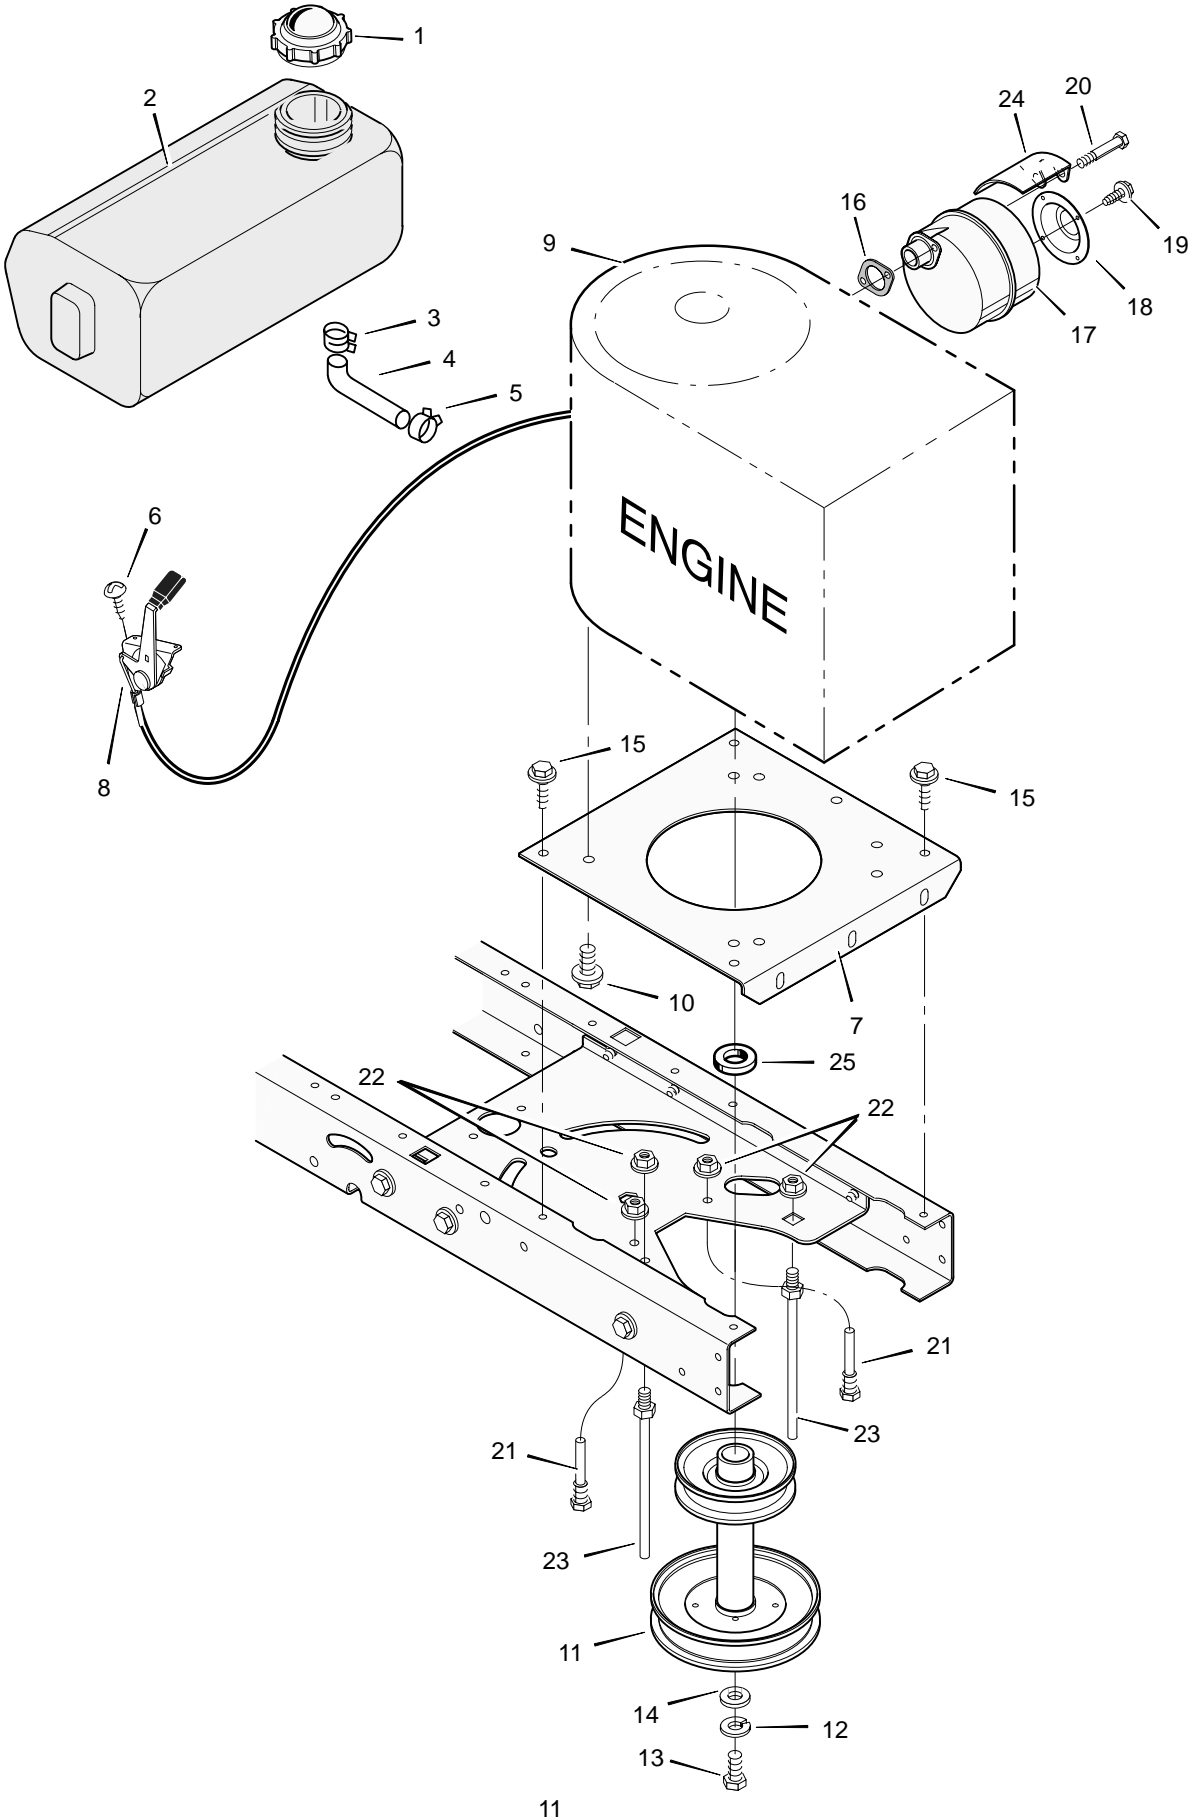

MODEL 312001x50A

REPAIR PARTS ENGINE MOUNT

MODEL 312001x50A

REPAIR PARTS ENGINE MOUNT

Key No.	Description	Part No.
1	Fuel Cap	092317
2	Fuel Tank	690263
3	Hose Clamp (Incl'd w/Key 2)	095197
4	Fuel Line (Must cut to length) (Incl'd w/Key 2)	023717
5	Hose Clamp	095197
6	Screw	26x201
7	Plate, Engine	094006E700
8	Throttle Control	092371
9	Engine	—
10	Bolt, Engine Mount	0025x7
11	Stack Pulley Assembly	690439 Z
12	Lockwasher	019x35
13	Bolt, Hex	01x140
14	Washer	17x170
15	Screw	26x249
16	Gasket	091309
17	Muffler	091271
18	Deflector, Muffler	094099 Z
19	Screw	26x208
20	Bolt, Hex	01x134
21	Guide, Belt	093349
22	Nut, Flange	015x79 Z
23	Guide, Belt	094066
24	Shield, Heat	690293
25	Spacer	093077