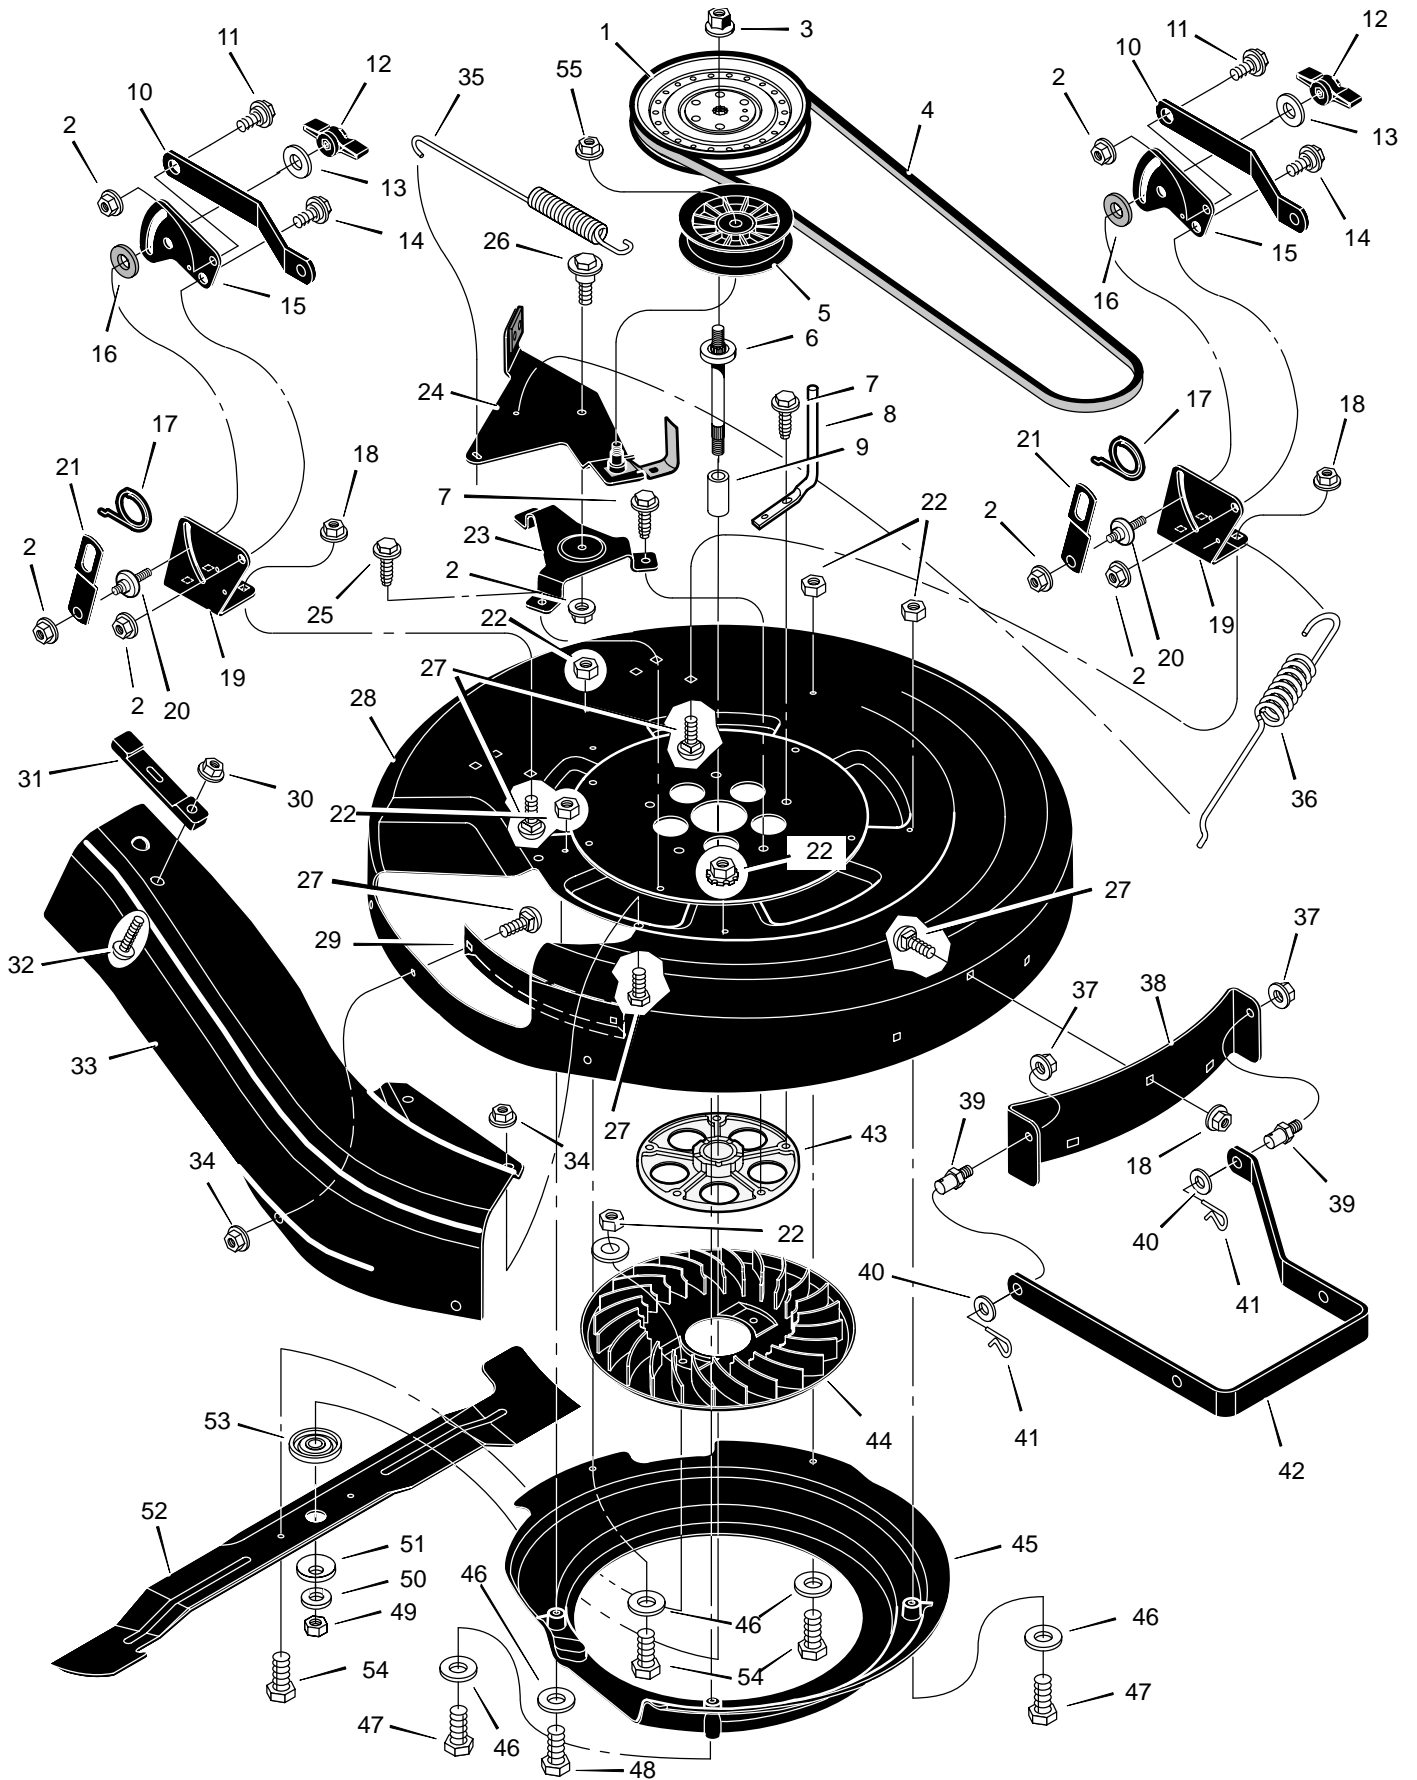

MODEL 312001x50A

REPAIR PARTS MOWER HOUSING

MODEL 312001x50A

REPAIR PARTS MOWER HOUSING

Key No.	Description	Part No.	Key No.	Description	Part No.
1	Pulley	690432	29	Baffle	690399E700
2	Nut, Flange	015x84	30	Nut, Flange	015x89
3	Nut	15x121	31	Strap, Rubber	054695
4	Belt, Blade	037x74	32	Screw	01x139
5	Pulley, Idler	690387	33	Extension, Chute	690367
6	Mandrel	094129	34	Nut	015x79
7	Screw	0025x7	35	Spring, PTO	165x118
8	Guide, Belt	092424	36	Spring, Extension	165x140
9	Spacer	094130	37	Nut, Flange	015x84
10	Bracket, Rear Suspension	094055E700	38	Bracket, Front Deck	690380E700
11	Bolt, Shoulder	009x52	39	Pin, Threaded Shoulder	094067
12	Knob	094068	40	Washer	017x91
13	Washer	017x45	41	Pin, Hair	0031x4
14	Bolt, Shoulder	009x51	42	Hanger, Front	690381E700
15	Plate, Suspension	690379E700	43	Housing, Jackshaft	094305
16	Pad, Friction	094137	44	Fan, Assist	690359
17	Spring	166x43	45	Housing, Fan	690360
18	Nut, Flange	015x79	46	Washer	017x37
19	Bracket, Rear Deck	690378E700	47	Bolt	001x94
20	Pin, Hanger	095194	48	Bolt	001x90
21	Link, Lift	094053	49	Nut	15x100
22	Nut	15x116	50	Washer	17x165
23	Bracket, Idler Arm	690427E700	51	Washer, Belleville	17x166
24	Assembly, Idler Arm & Pad	690647	52	Blade	690398E701
25	Screw	26x249	53	Adapter, Blade	1001035
26	Bolt, Shoulder	009x39	54	Bolt	01x121
27	Bolt, Carriage	002x64	55	Nut, Flange	015x98
28	Housing, Blade	690530E700	1-54	Blade Housing, Complete	776110