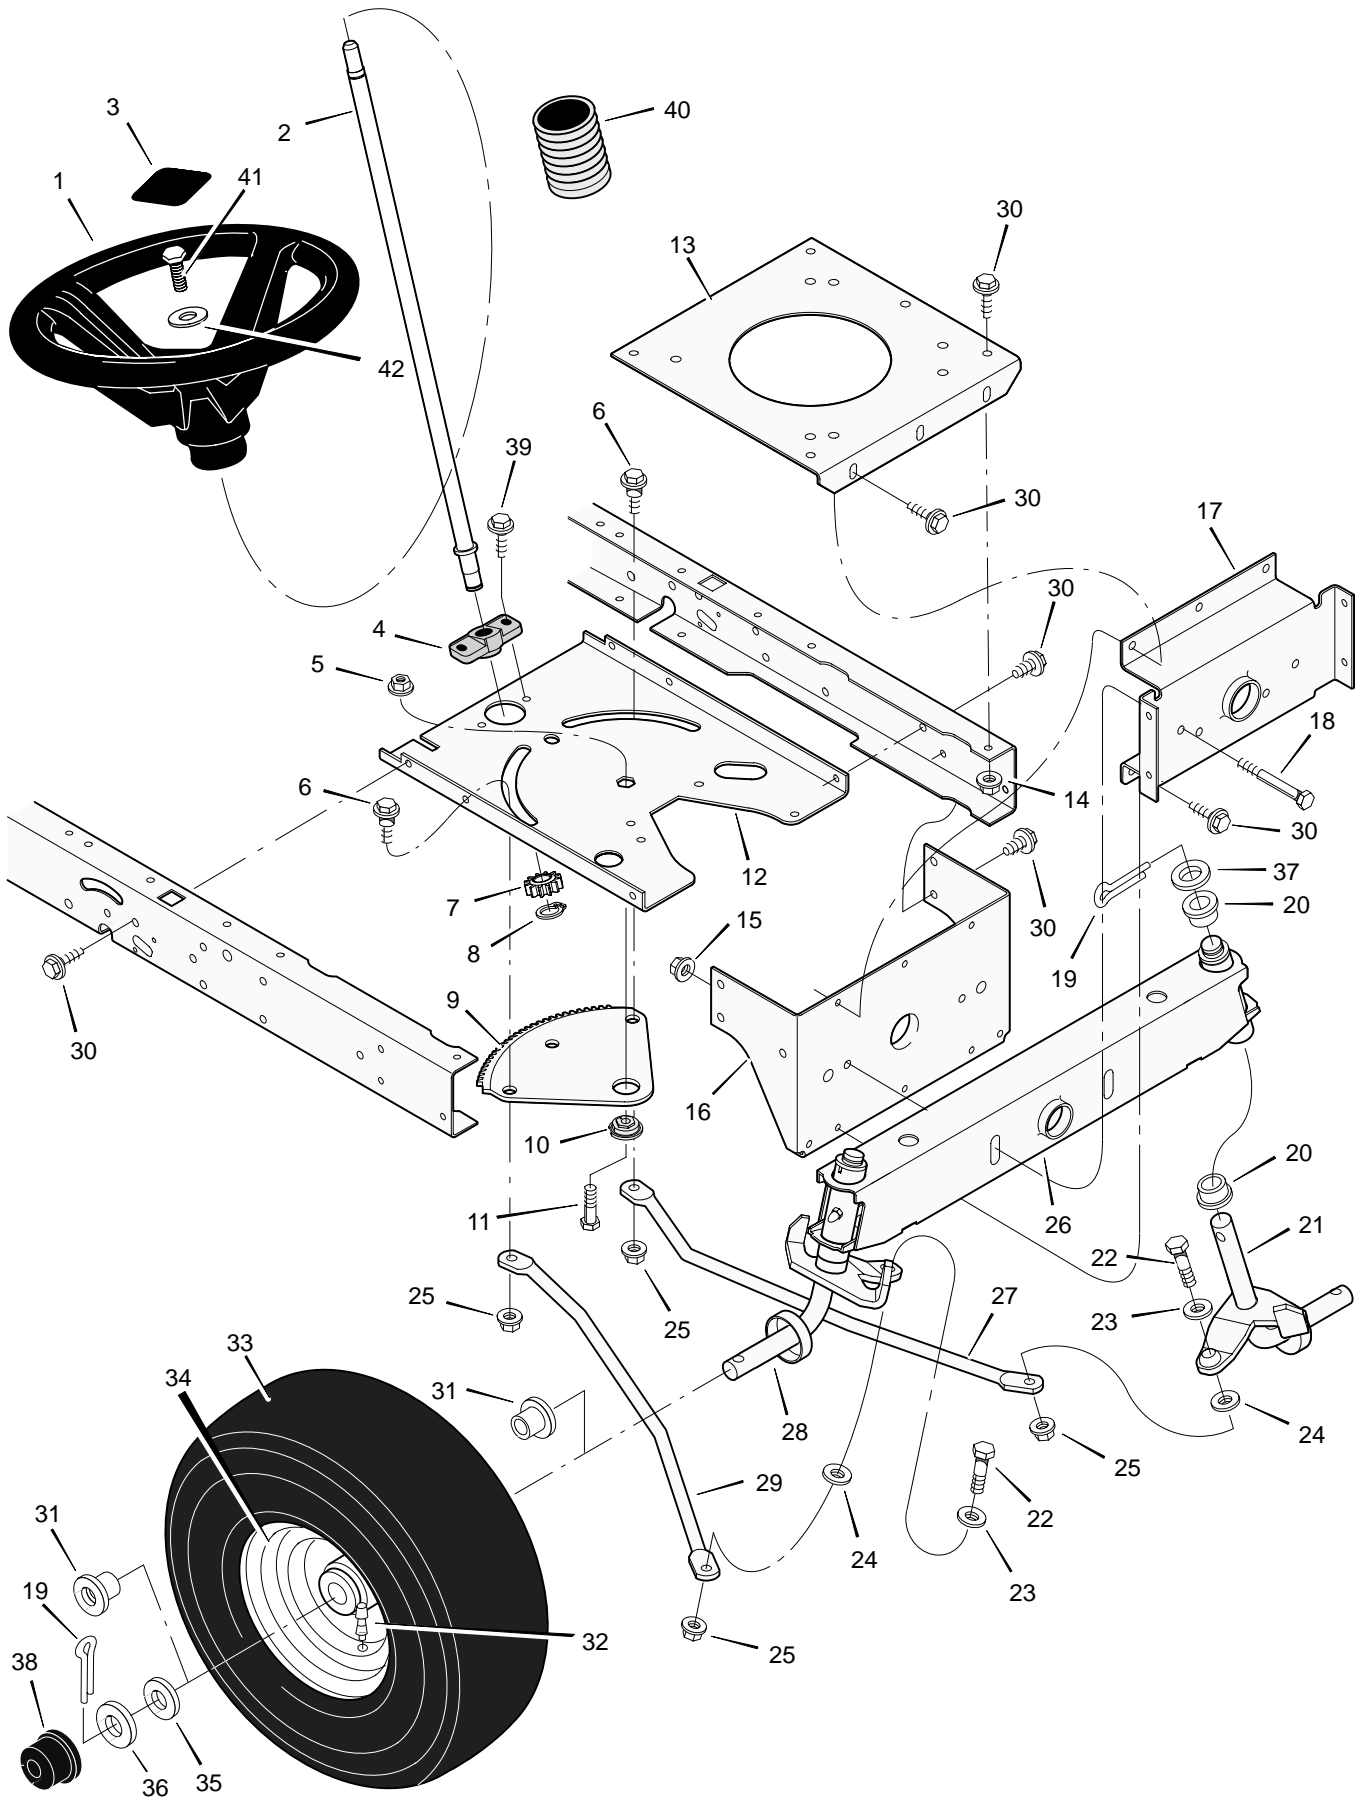

MODEL 312001x50A

REPAIR PARTS STEERING

MODEL 312001x50A

REPAIR PARTS STEERING

Key No.	Description	Part No.	Key No.	Description	Part No.
1	Wheel, Steering	095184	23	Washer	17x104
2	Post, Steering	690626	24	Washer	017x53 Z
3	Insert, Steering Wheel	711325	25	Nut, Flange	015x84
4	Bearing	094124	26	Axle Assembly	690210E700
5	Nut, Flange	15x111	27	Drag Link, Left	095329E700
6	Bolt, Shoulder	009x57	28	Spindle Assembly, Right	1001298E700
7	Gear, Pinion	690183E700	29	Drag Link, Right	095328E700
8	Ring, Snap	011x25	30	Screw	26x249
9	Gear, Sector	094121E700	31	Bearing, Wheel	091334
10	Bearing	094123	32	Stem, Valve	024373
11	Bolt	001x84	33	Tire *	090594
12	Plate, Steering	1001121E700	—	Tube	407046
13	Plate, Engine	094006E700	34	Wheel and Tire Assembly	690377-601
14	Nut, Flange	015x88	35	Washer	17x195
15	Nut, Flange	15x118	36	Washer	17x113
16	Bracket, Hanger	1001270E700	37	Washer	017x83
17	Axle, Hanger	094007E700	38	Hub Cap	094618
18	Bolt	01x146	39	Screw	26x267
19	Pin, Cotter	030x49	40	Bellows	092059
20	Bearing	690150	41	Bolt	0025x3
21	Spindle Assembly, Left	1001299E700	42	Washer	17x146
22	Bolt	01x111			

* When you order a tire, make sure to give the brand name of the tire so that the tread pattern on the tire will match.