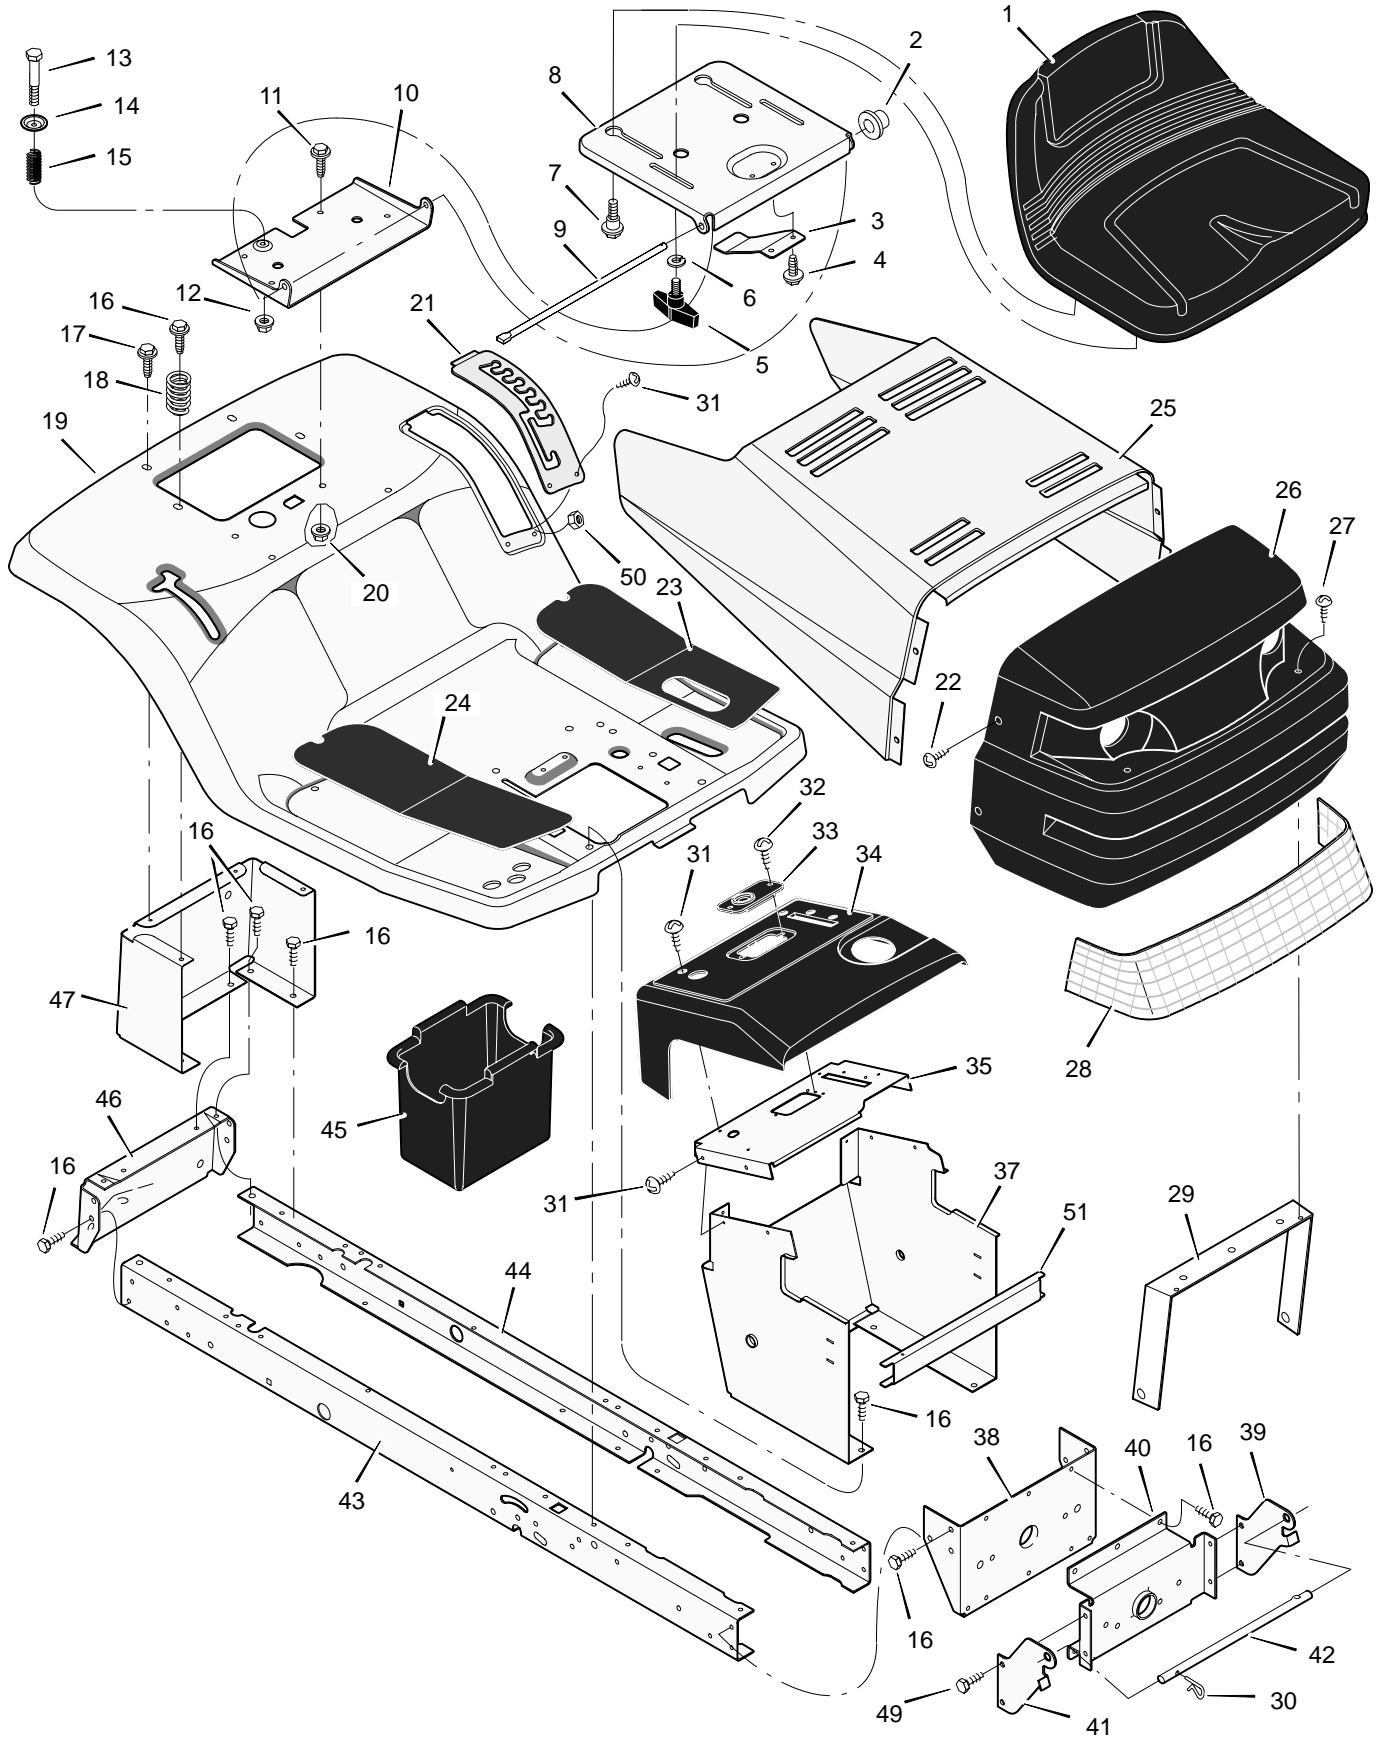

Customer Model CODE131A
Manufacturer Model 312001x11A

REPAIR PARTS
CHASSIS & HOOD

**Customer Model CODE131A
Manufacturer Model 312001x11A**

**REPAIR PARTS
CHASSIS & HOOD**

Key No.	Description	Part No.	Key No.	Description	Part No.
1	Seat	690566	27	Screw	26x239
2	Cap, Push On	028x23	28	Lens	092344
3	Spring	094057	29	Brace, Grille	092448
4	Screw	26x229	30	Pin, Hair	0031x4
5	Bolt, Wing	1001054	31	Screw	26x270
6	Washer	017x47 Z	32	Screw	26x239
7	Bolt, Shoulder	009x56	33	Bearing, Steering	094214
8	Support, Seat	094154E700	34	Dash	094218E700
9	Rod, Pivot	094156 Z	35	Plate, Dash	094211E700
10	Bracket, Pivot	094153E700	36	Panel, Access	093007E700
11	Bolt	001x45	37	Support, Dash	095323E700
12	Nut	015x89	38	Bracket, Rear Hanger	1001270E700
13	Bolt, Shoulder	009x55	39	Support, Left Grille	690544E700
14	Washer	094155 Z	40	Axle, Hanger	094007E700
15	Spring	164x31	41	Support, Right Grille	690543E700
16	Screw	26x249	42	Rod, Pivot	092332 Z
17	Screw	26x263	43	Frame, Right	1001268E701
18	Spring	164x30	44	Frame, Left	1001269E701
19	Deck, Seat	095249E549	45	Container, Battery	690424
20	Nut	015x88	46	Plate, Hitch	1001002E700
21	Plate, Index	094151E700	47	Panel, Rear	690434E700
22	Screw	009x47	49	Nut	015x81
23	Mat, Left	094371	50	Screw	26x277
24	Mat, Right	094372	51	Channel	094215E700
25	Hood	092333E549	—	Instruction Book and Parts List	F-020744L
26	Grille Assy (Includes Lens)	092350E700