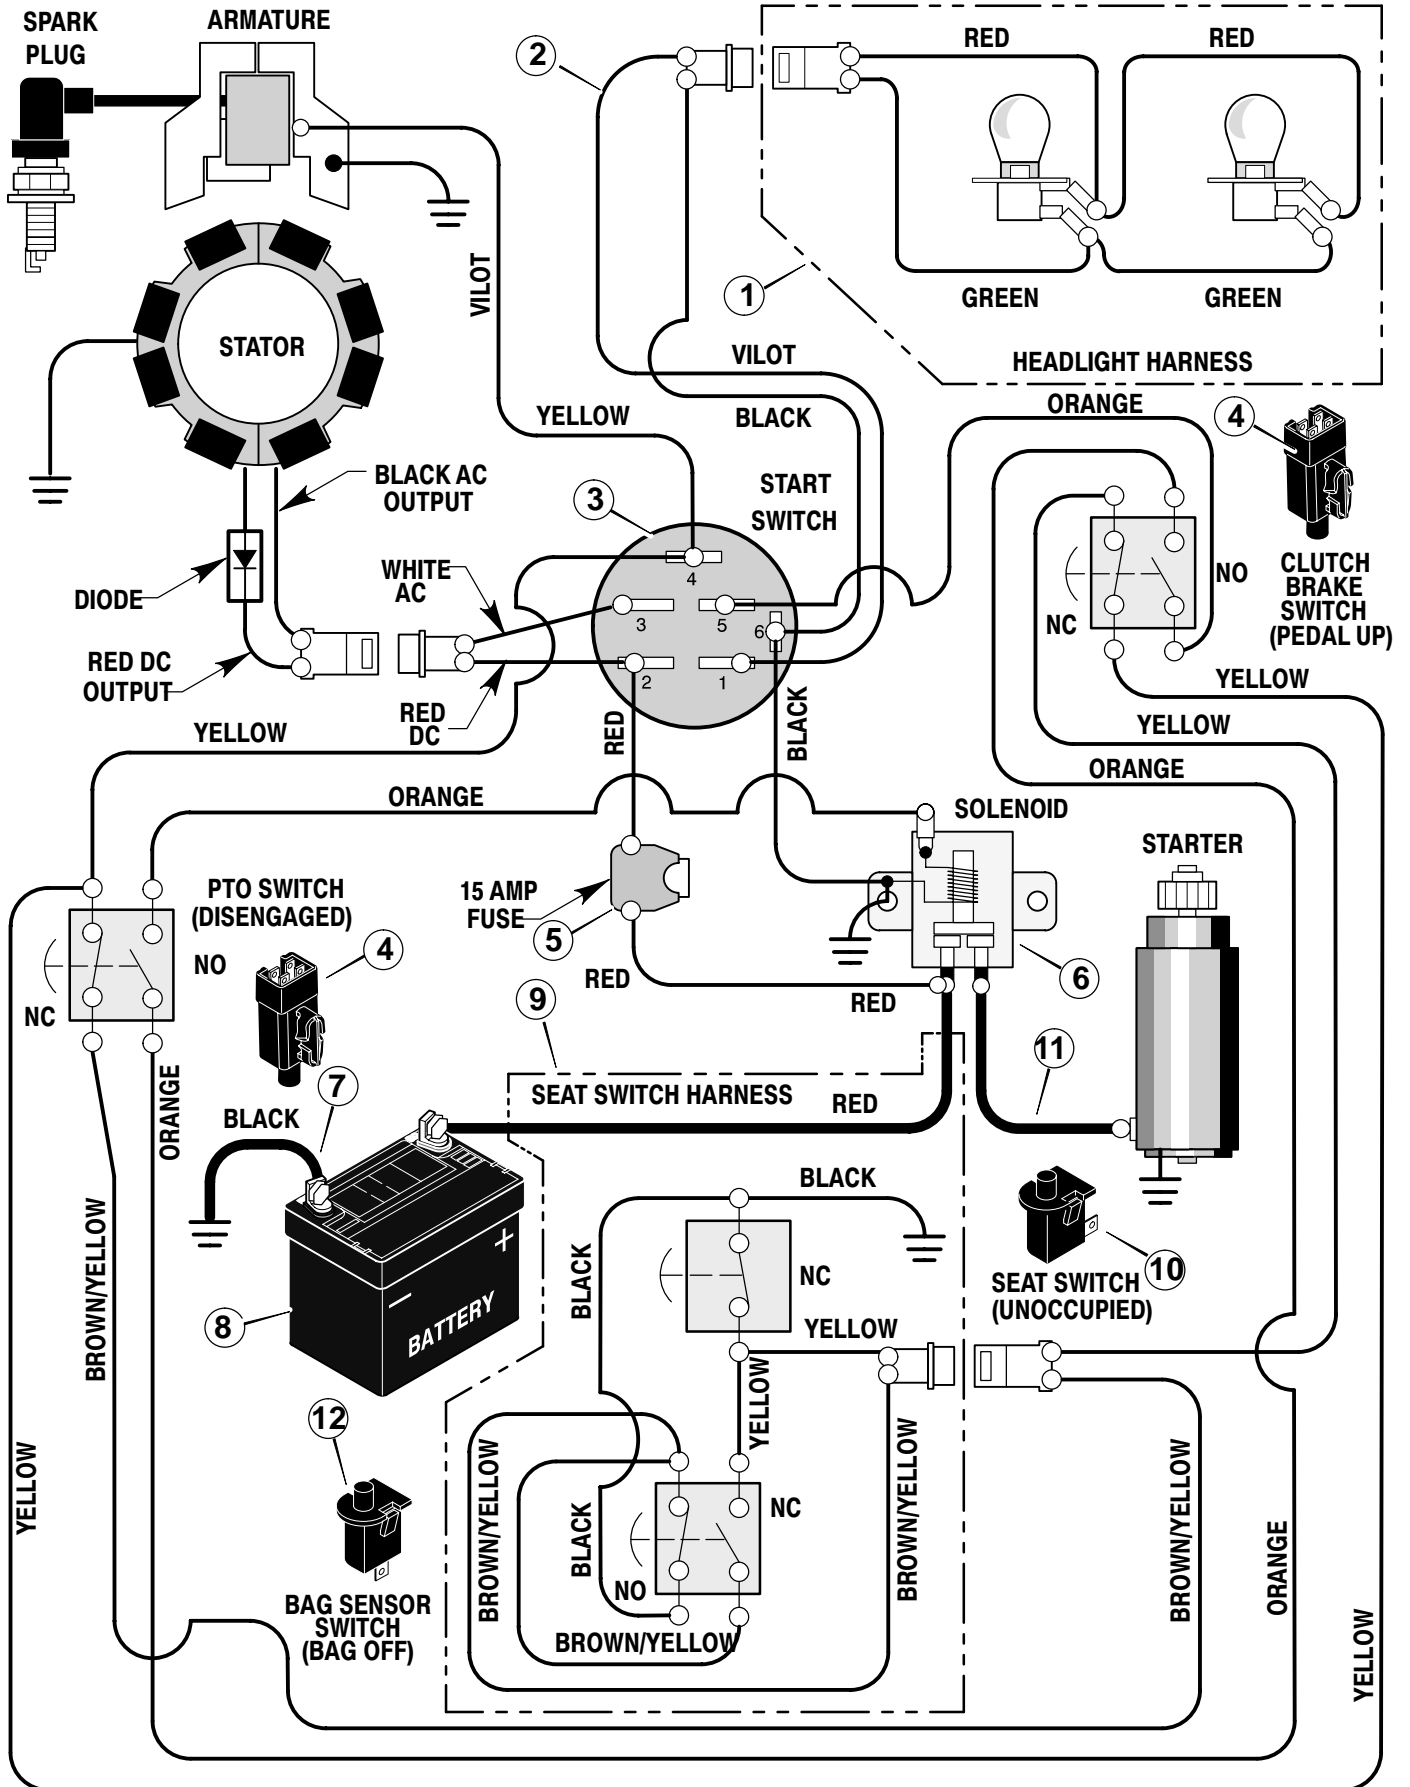

**Customer Model CODE131A
Manufacturer Model 312001x11A**

**REPAIR PARTS
ENGINE MOUNT**

Key No.	Description	Part No.
1	Fuel Cap	92317
2	Fuel Tank	690263
3	Hose Clamp *	095197
4	Fuel Line (must cut to length) *	023717
5	Hose Clamp	095197
6	Screw	26x201
7	Plate, Engine	094006E700
8	Throttle Control	092371
9	Engine	———
10	Bolt, Engine Mount	0025x7
11	Stack Pulley Assembly	690439 Z
12	Lockwasher	019x35
13	Bolt, Hex	01x140
14	Washer	17x170
15	Screw	26x249
16	Gasket	091309
17	Muffler	091271
18	Deflector, Muffler	094099 Z
19	Screw	26x208
20	Bolt, Hex	01x134
21	Guide, Belt	093349
22	Nut, Flange	015x79 Z
23	Guide, Belt	094066
24	Shield, Heat	690293
25	Spacer	093077

* These parts are included with Key number 2.

Customer Model CODE131A
Manufacturer Model 312001x11A

REPAIR PARTS
ELECTRICAL SYSTEM