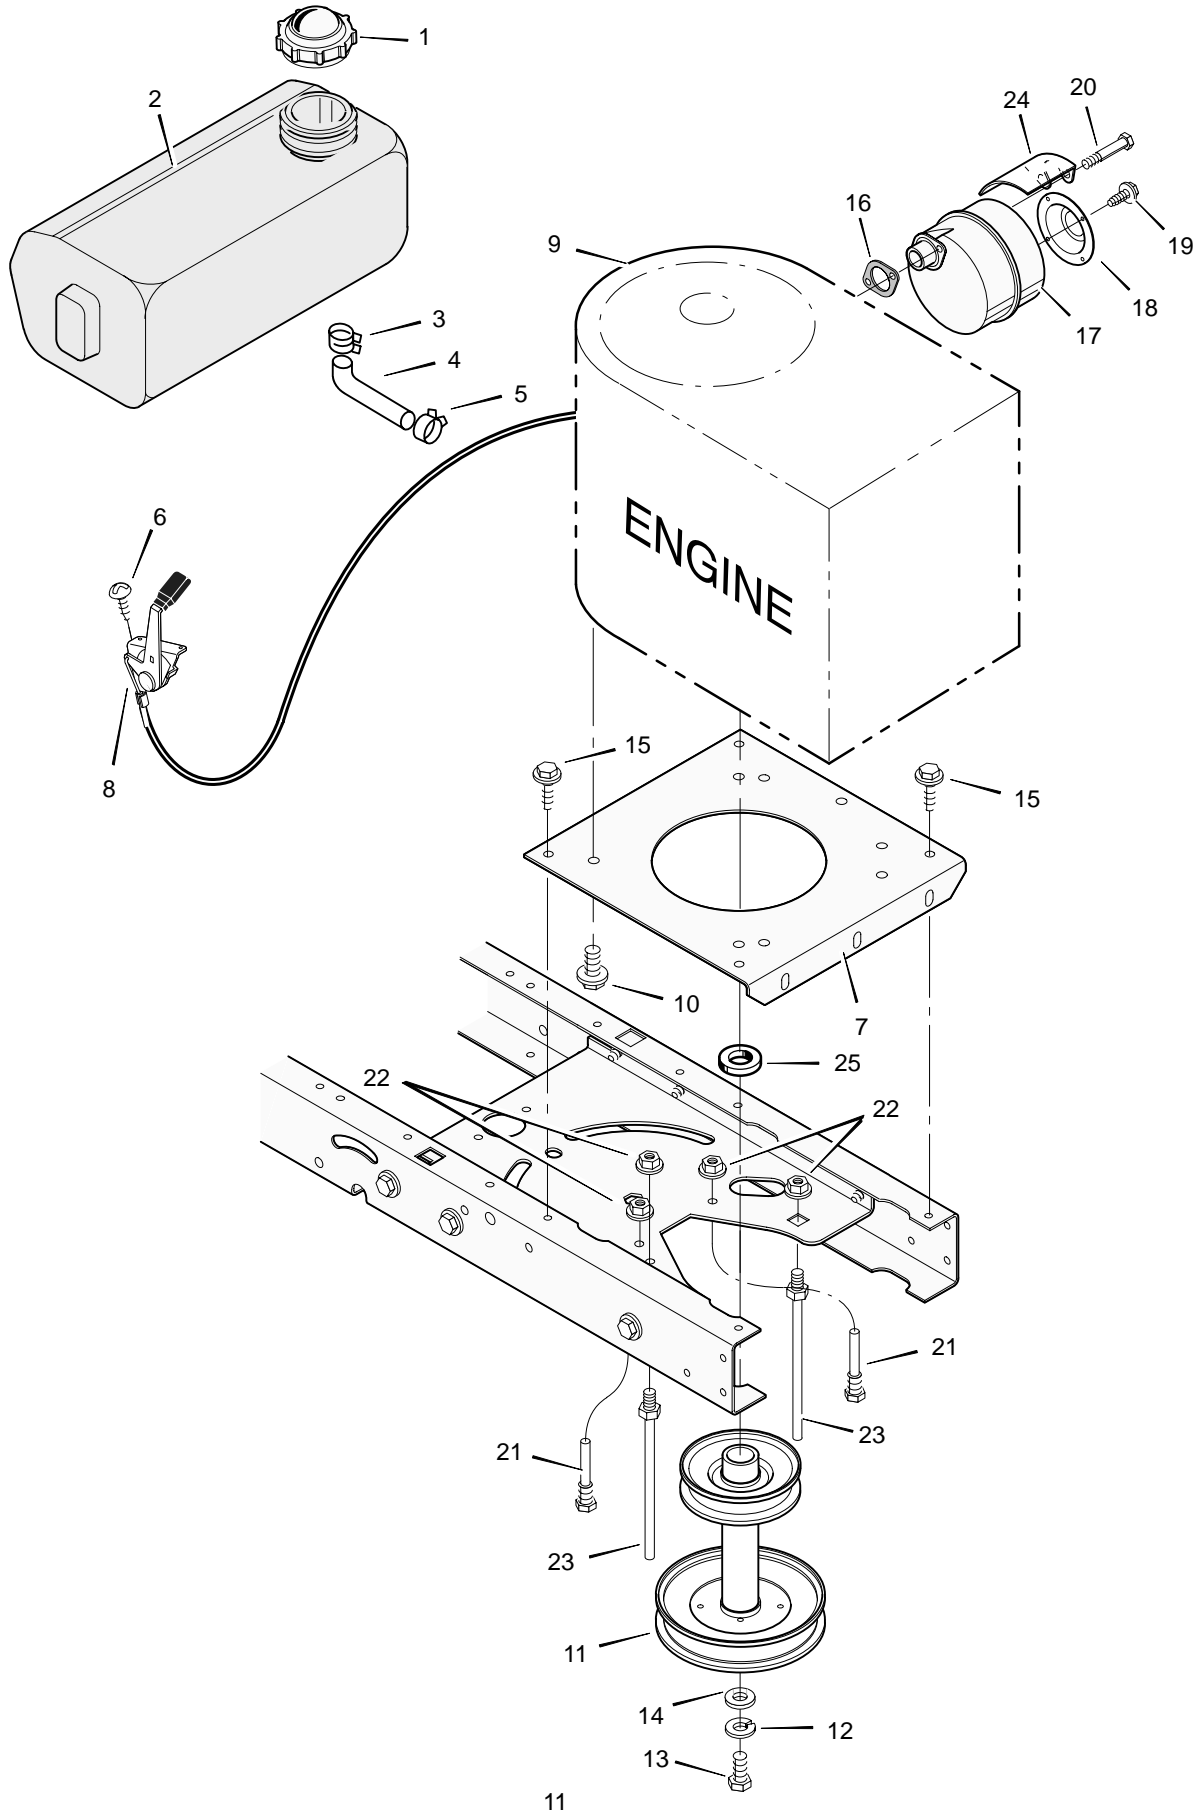

Customer Model CODE131A
Manufacturer Model 312001x11A

REPAIR PARTS
ENGINE MOUNT

**Customer Model CODE131A
Manufacturer Model 312001x11A**

**REPAIR PARTS
ENGINE MOUNT**

Key No.	Description	Part No.
1	Fuel Cap	92317
2	Fuel Tank	690263
3	Hose Clamp *	095197
4	Fuel Line (must cut to length) *	023717
5	Hose Clamp	095197
6	Screw	26x201
7	Plate, Engine	094006E700
8	Throttle Control	092371
9	Engine	———
10	Bolt, Engine Mount	0025x7
11	Stack Pulley Assembly	690439 Z
12	Lockwasher	019x35
13	Bolt, Hex	01x140
14	Washer	17x170
15	Screw	26x249
16	Gasket	091309
17	Muffler	091271
18	Deflector, Muffler	094099 Z
19	Screw	26x208
20	Bolt, Hex	01x134
21	Guide, Belt	093349
22	Nut, Flange	015x79 Z
23	Guide, Belt	094066
24	Shield, Heat	690293
25	Spacer	093077