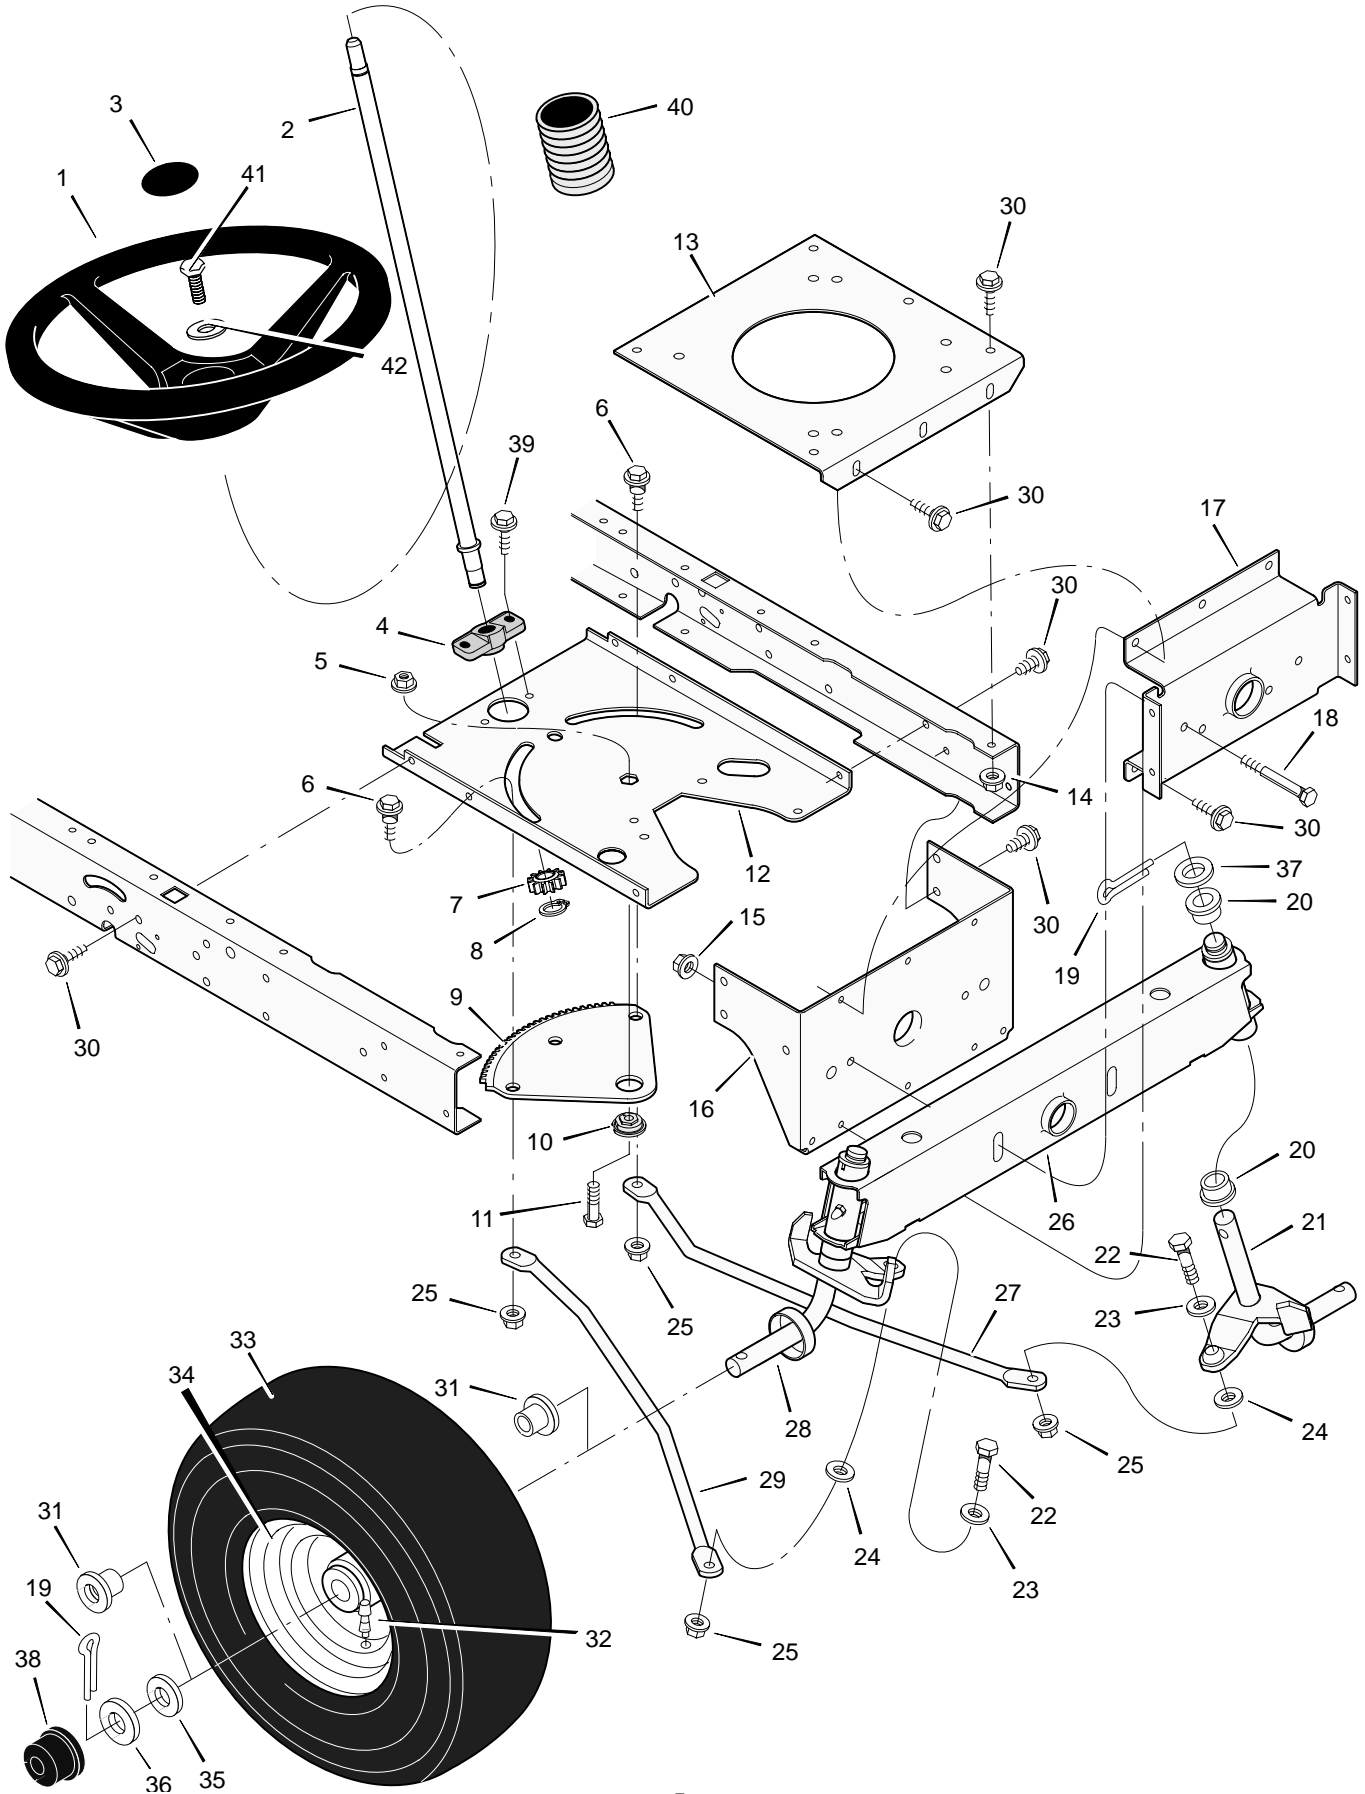

Customer Model CODE131A
Manufacturer Model 312001x11A

REPAIR PARTS
STEERING

**Customer Model CODE131A
Manufacturer Model 312001x11A**

**REPAIR PARTS
STEERING**

Key No.	Description	Part No.	Key No.	Description	Part No.
1	Wheel, Steering	095336	23	Washer	017x104
2	Post, Steering	690626	24	Washer	017x53 Z
3	Insert, Steering Wheel	095338	25	Nut, Flange	015x84
4	Bearing	094124	26	Axle Assembly	690210E700
5	Nut, Flange	15x111	27	Drag Link, Left	095329E700
6	Bolt, Shoulder	009x57	28	Spindle Assembly, Right	1001298E700
7	Gear, Pinion	690183E700	29	Drag Link, Right	095328E700
8	Ring, Snap	011x25	30	Screw	026x249
9	Gear, Sector	094121E700	31	Bearing, Wheel	091334
10	Bearing	094123	32	Stem, Valve	024373
11	Bolt	001x84	33	Tire *	090594
12	Plate, Steering	1001121E700	—	Tube	407046
13	Plate, Engine	094006E700	34	Wheel and Tire Assembly	690377–601
14	Nut, Flange	015x88	35	Washer	17x195
15	Nut, Flange	15x118	36	Washer	17x113
16	Bracket, Hanger	1001270E700	37	Washer	017x83
17	Axle, Hanger	094007E700	38	Hub Cap	094618
18	Bolt	01x146	39	Screw	26x267
19	Pin, Cotter	030x49	40	Bellows	054789
20	Bearing	690150	41	Bolt	0025x3
21	Spindle Assembly, Left	1001299E700	42	Washer	17x146
22	Bolt	01x111			

* When you order a tire, make sure to give the brand name of the tire so that the tread pattern on the tire will match.