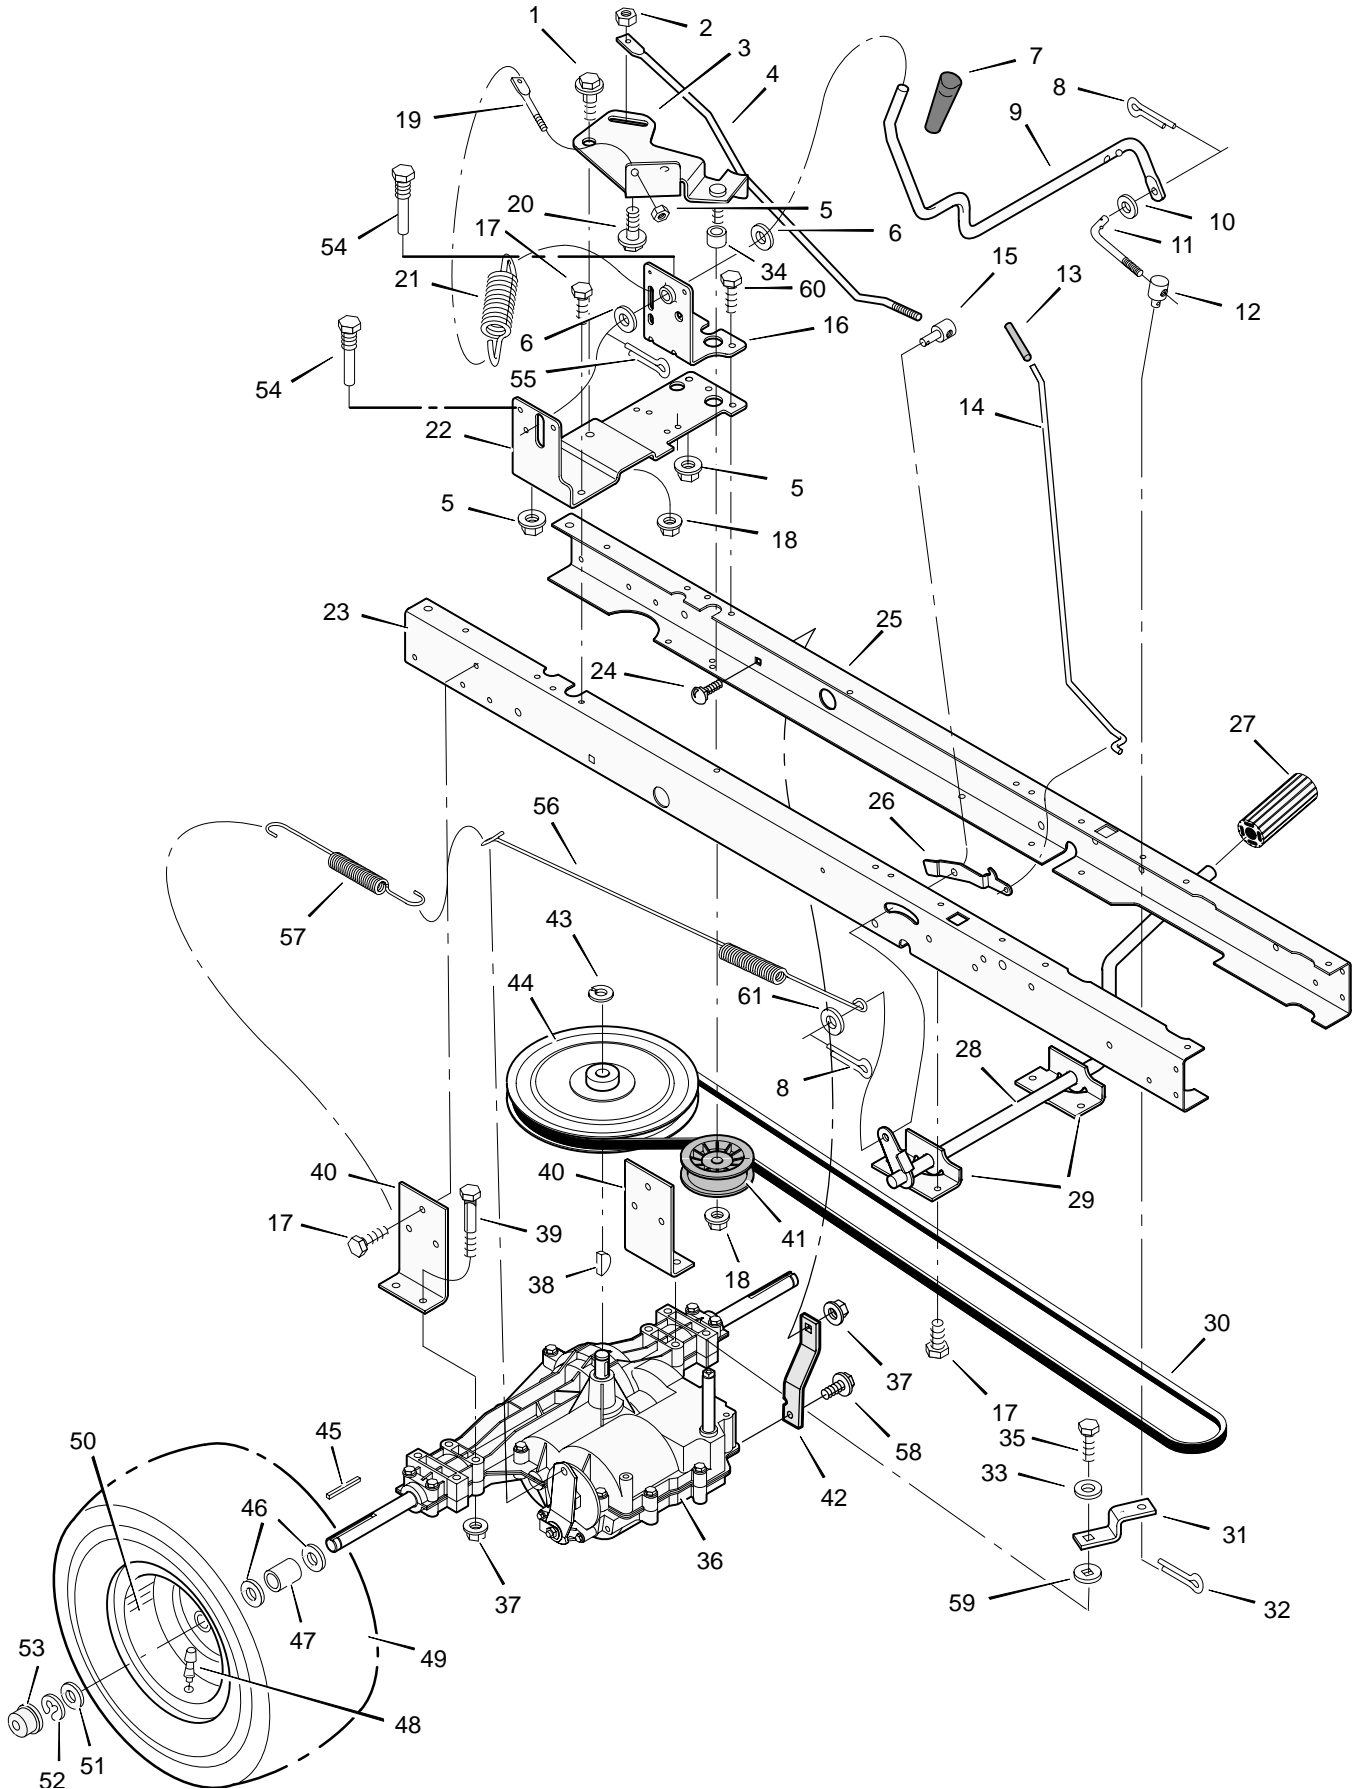

Customer Model CODE131A
Manufacturer Model 312001x11A

REPAIR PARTS
MOTION DRIVE

**Customer Model CODE131A
Manufacturer Model 312001x11A**

**REPAIR PARTS
MOTION DRIVE**

Key No.	Description	Part No.	Key No.	Description	Part No.
1	Bolt, Shoulder	009x39	32	Pin, Hair	0031x6
2	Nut, Hex	015x89	33	Washer	017x38
3	Arm, Idler	690273	35	Bolt	06x105
4	Rod, Clutch	094041 Z	36	Transaxle **	—
5	Nut	015x79	37	Nut	015x88
6	Washer	017x102	38	Key, Woodruff	020697
7	Grip	092697	39	Bolt	01x155
8	Pin, Cotter	030x20	40	Bracket, Transaxle	094008E700
9	Lever, Shift	094043 Z	41	Pulley	690409
10	Washer	017x47 Z	42	Bracket, Transaxle Support	094433
11	Link, Shift	094044 Z	43	E-Ring	0011x7
12	Nut, Adjuster	021920	44	Pulley, Drive	095094
13	Grip	091079	45	Key, Square	021553
14	Rod, Parking Brake	1001271 Z	46	Washer	17x160
15	Nut, Adjuster	094815	47	Spacer, Transaxle	690554 Z
16	Bracket, Shift Pivot	1001303 Z	48	Stem, Valve	024373
17	Screw	26x249	49	Tire *	776114
18	Nut	015x84	—	Tube	0407049
19	Mount, Stud Spring	094042 Z	50	Wheel & Tire Assembly	690376-601
20	Bolt, Shoulder	009x54	51	Washer	17x195
21	Spring, Extension	165x116	52	E-Ring	0011x3
22	Bracket, Right Shifter	1001302E700	53	Hub Cap	094618
23	Frame, Right	1001268E701	54	Guide, Belt	093349
24	Bolt, Carriage	002x53	55	Pin, Hair	0031x4
25	Frame, Left	1001269E701	56	Spring, Extension	165x141
26	Latch, Parking Brake	094045 Z	57	Spring, Extension	165x92
27	Pedal	021544	58	Screw	26x216
28	Lever, Brake/Clutch	094038E700	59	Washer	17x148
29	Bracket, Pedal	1001117E700	60	Screw	26x267
30	Belt, Motion Drive	037x87	61	Washer	17x169
31	Yoke, Shift	094031 Z			