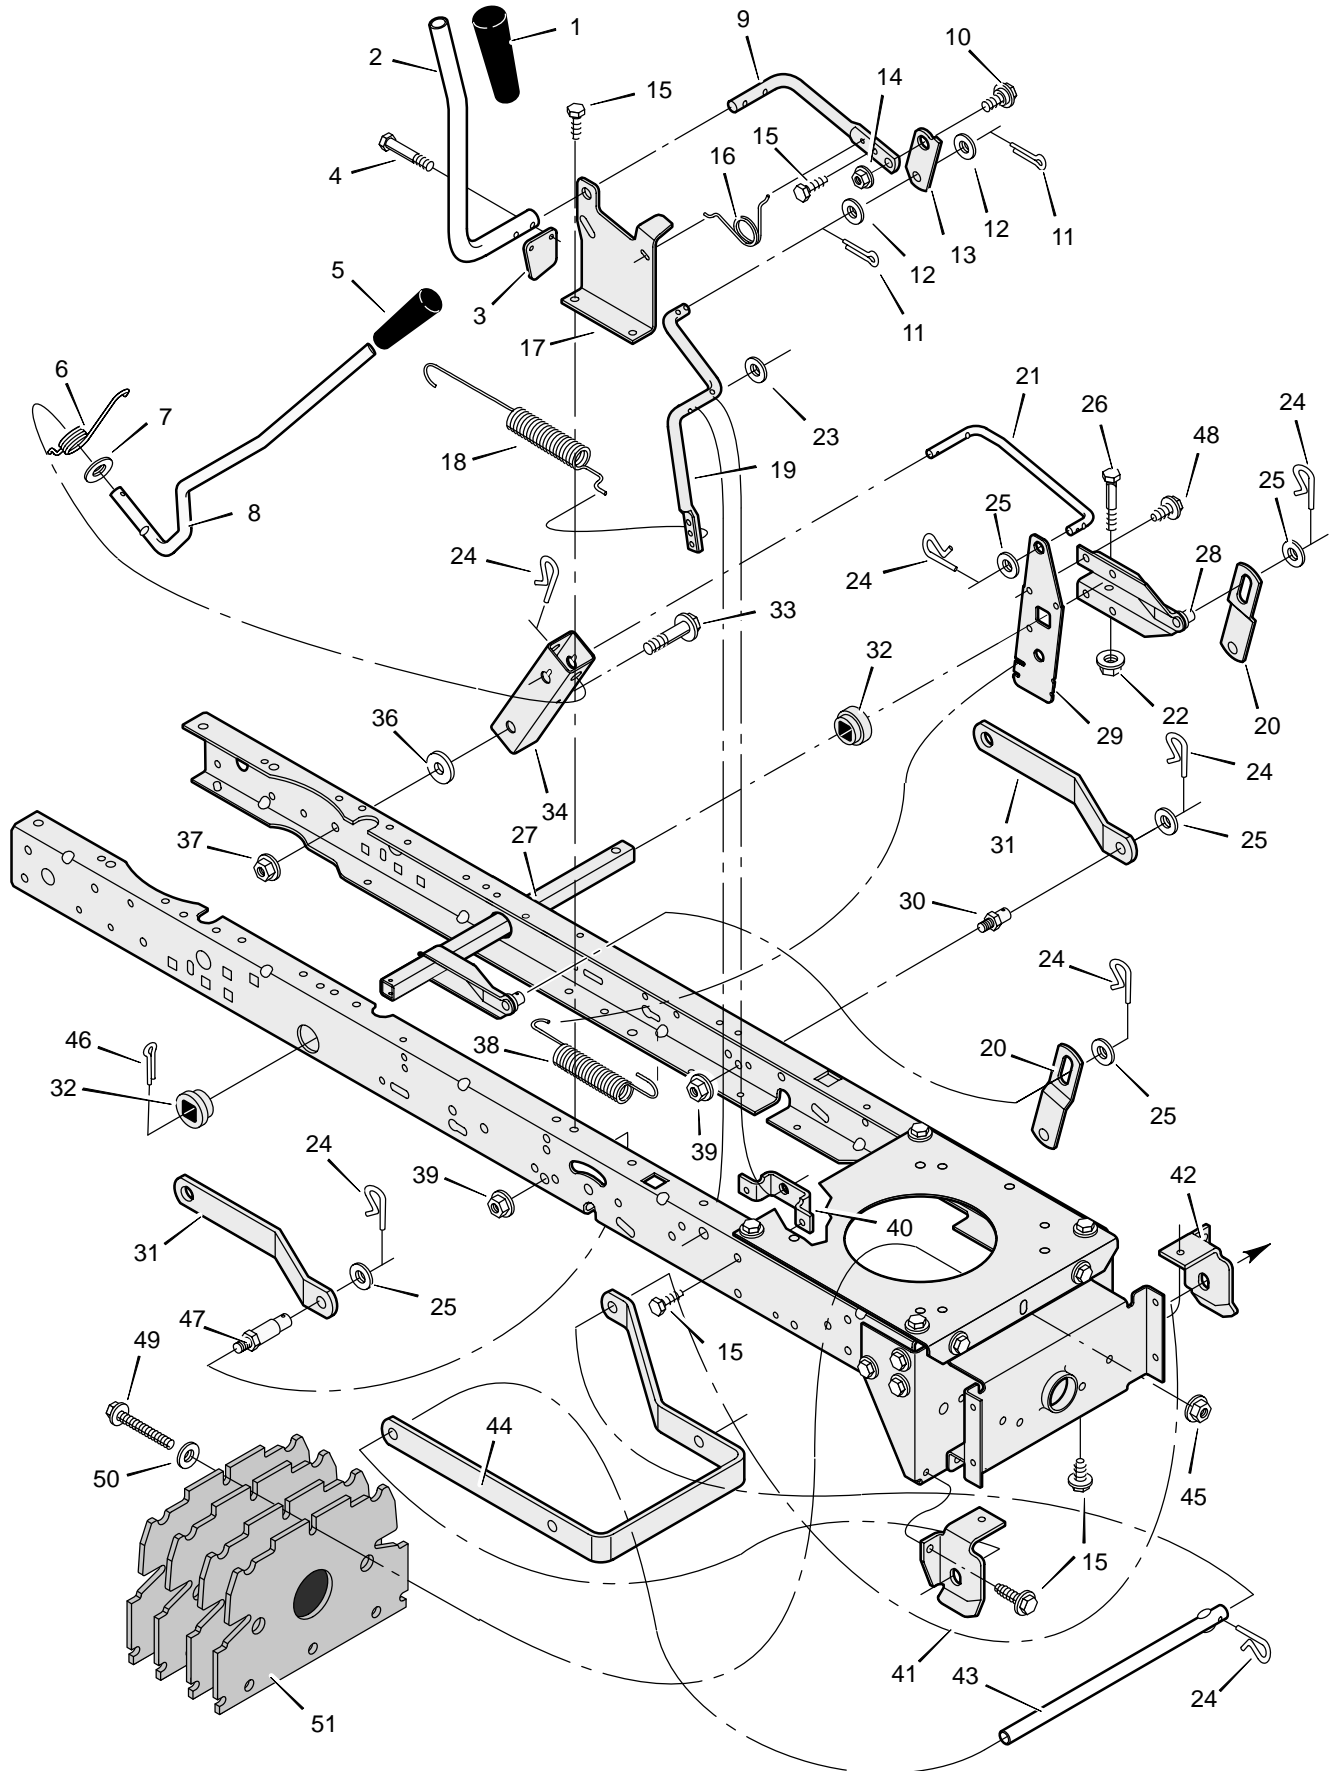

Customer Model CODE131A
Manufacturer Model 312001x11A

REPAIR PARTS
MOWER HOUSING SUSPENSION

**Customer Model CODE131A
Manufacturer Model 312001x11A**

**REPAIR PARTS
MOWER HOUSING SUSPENSION**

Key No.	Description	Part No.	Key No.	Description	Part No.
1	Grip	092698	26	Bolt, Hex	001x74
2	Handle, PTO	094346 Z	27	Arm Assembly, Right Lift	690386E700
3	Pad, Switch	094022 Z	28	Arm, Right Lift	094180E700
4	Bolt0	0025x3	29	Plate, Lift Arm	094030E700
5	Grip	092697	30	Pin	094067
6	Spring	166x40	31	Bracket, Rear Suspension	094055E700
7	Washer	17x103	32	Bushing, Lift Tube	094065
8	Handle, Lift	690533 Z	33	Bolt, Shoulder	009x53
9	Lever, PTO	094017 Z	34	Bracket, Pivot	094015E700
10	Bolt, Shoulder	009x39	36	Washer	17x191
11	Pin, Cotter	030x20	37	Nut, Flange	015x84
12	Washer	017x102	38	Spring	165x117
13	Link, PTO	094004 Z	39	Nut, Flange	015x68
14	Nut, Flange	015x84	40	Bracket, PTO	094005E700
15	Screw	26x249	41	Hanger, Right Deck	094026E700
16	Spring	166x39	42	Hanger, Left Deck	094027E700
17	Bracket, PTO	094018E700	43	Rod, Hanger	094158 Z
18	Spring	165x116	44	Hanger, Front	690381E700
19	Crank, PTO	690394E700	45	Nut, Flange	015x89
20	Link, Lift	094053E700	46	Pin, Cotter	030x49
21	Link, Lift Handle	094028E700	47	Pin, Threaded Shoulder	690382
22	Nut, Flange	15x118	48	Screw	026x49
23	Washer	017x57	49	Bolt, Hex	01x106
24	Pin, Hair	0031x4	50	Washer	017x38
25	Washer	017x91	51	Plate, Weight	690370E700