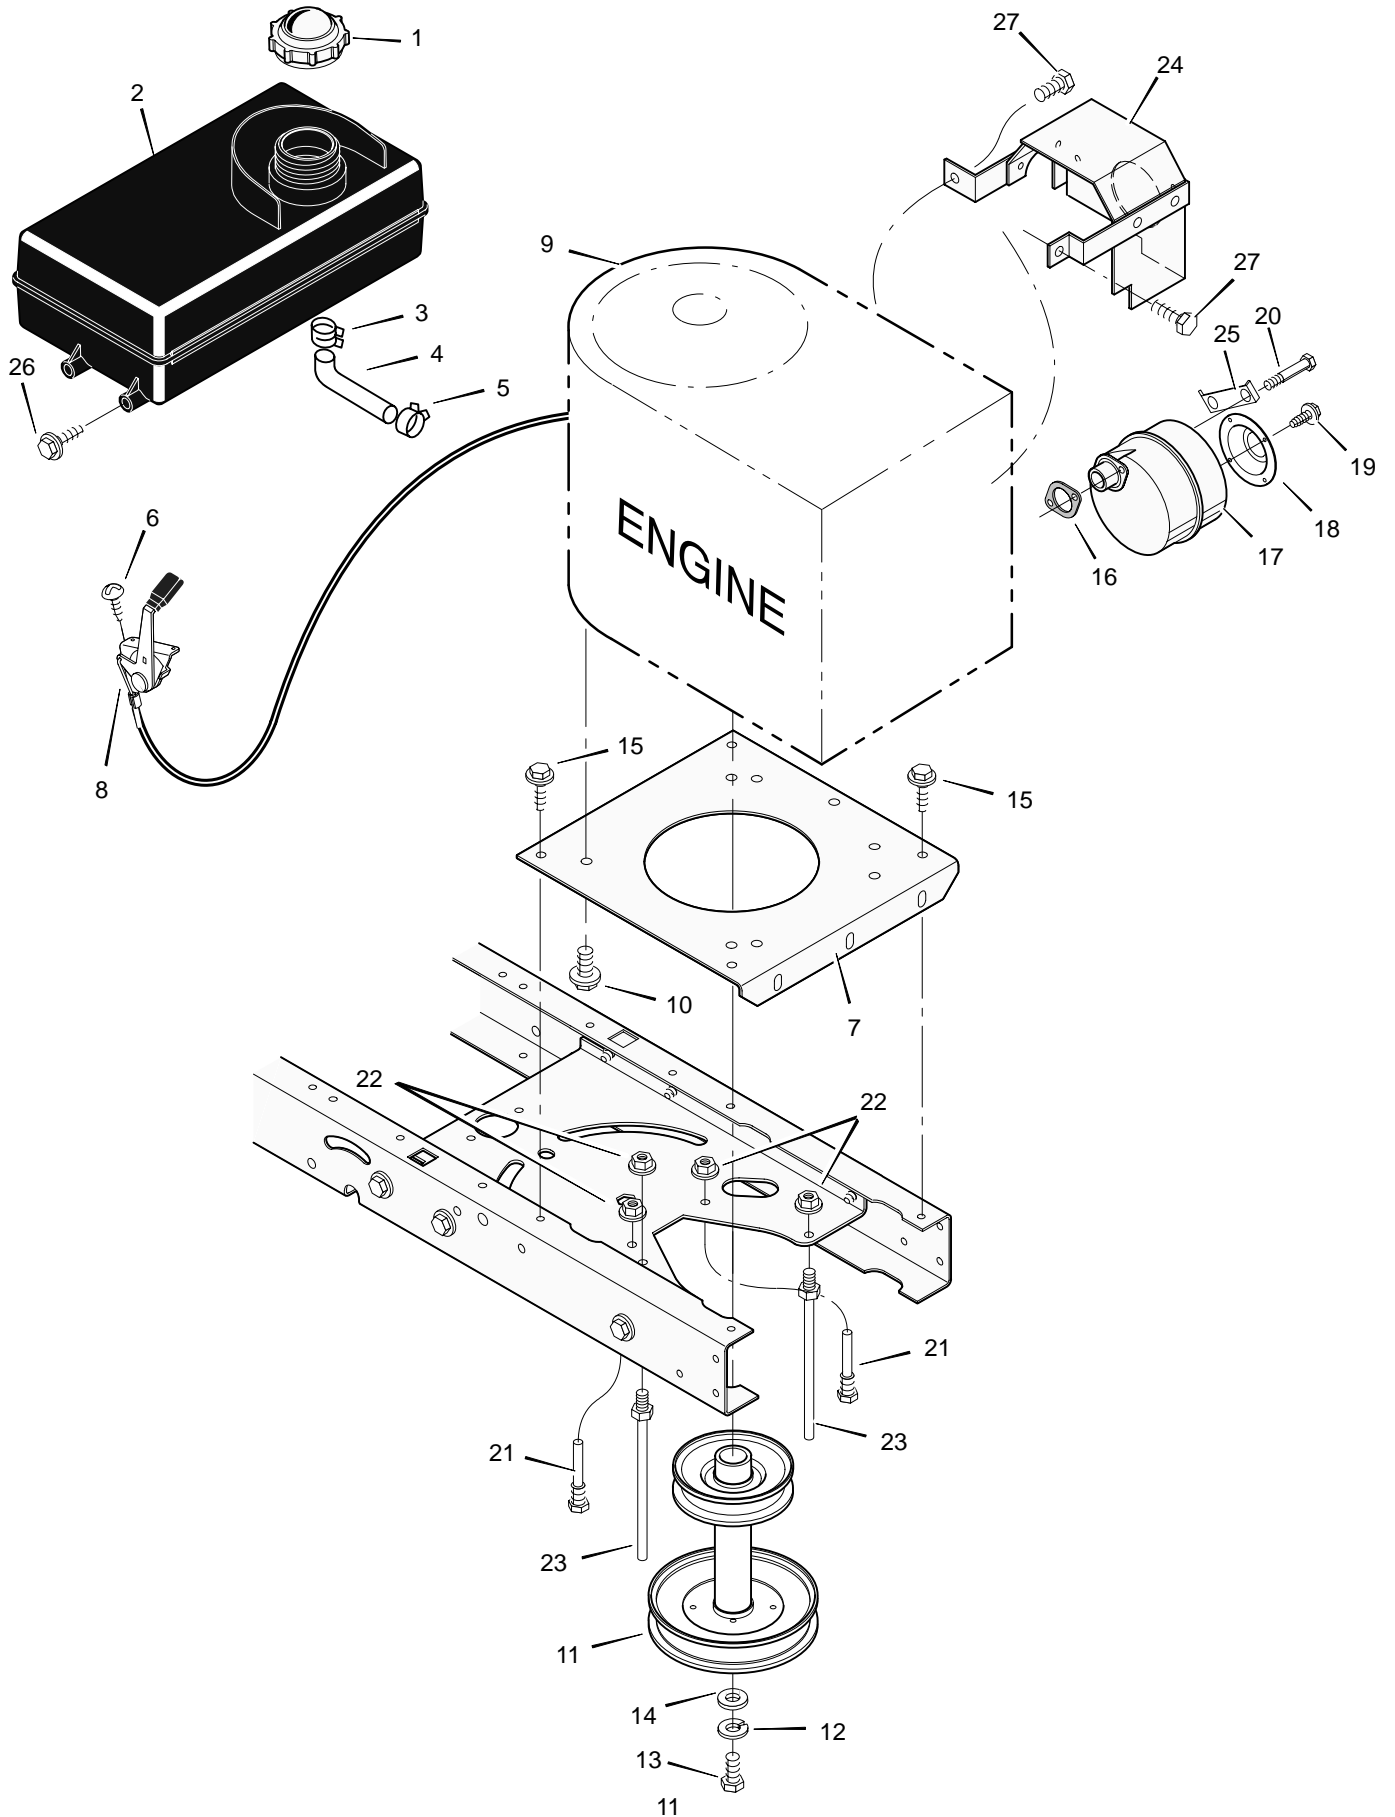

MODEL 312000x68A

REPAIR PARTS ENGINE MOUNT

MODEL 312000x68A

REPAIR PARTS ENGINE MOUNT

Key No.	Description	Part No.
1	Fuel Cap	092317
2	Fuel Tank	690280
3	Hose Clamp (Incl'd w/Key 2)	095197
4	Fuel Line (Must cut to Length) (Incl'd w/Key 2)	7301033
5	Hose Clamp	095197
6	Screw	26x201
7	Plate, Engine	094006E700
8	Throttle Control	091989
9	Engine*	—
10	Bolt, Engine Mount	0025x7
11	Stack Pulley Assembly	690439 Z
12	Lockwasher	019x35
13	Bolt, Hex	01x140
14	Washer	17x170
15	Screw	26x249
16	Gasket	091309
17	Muffler	091271
18	Deflector, Muffler	1001350
19	Screw	26x208
20	Bolt, Hex	01x134
21	Guide, Belt	093349
22	Nut, Flange	015x79 Z
23	Guide, Belt	094066
24	Shield, Heat	690318
25	Lock, Screw	092378
26	Screw	26x253
27	Screw	26x263

* Parts are available from an engine Authorized Service Center. See "Engines, Gasoline" or "Gasoline Engines" in the yellow pages of the telephone directory.