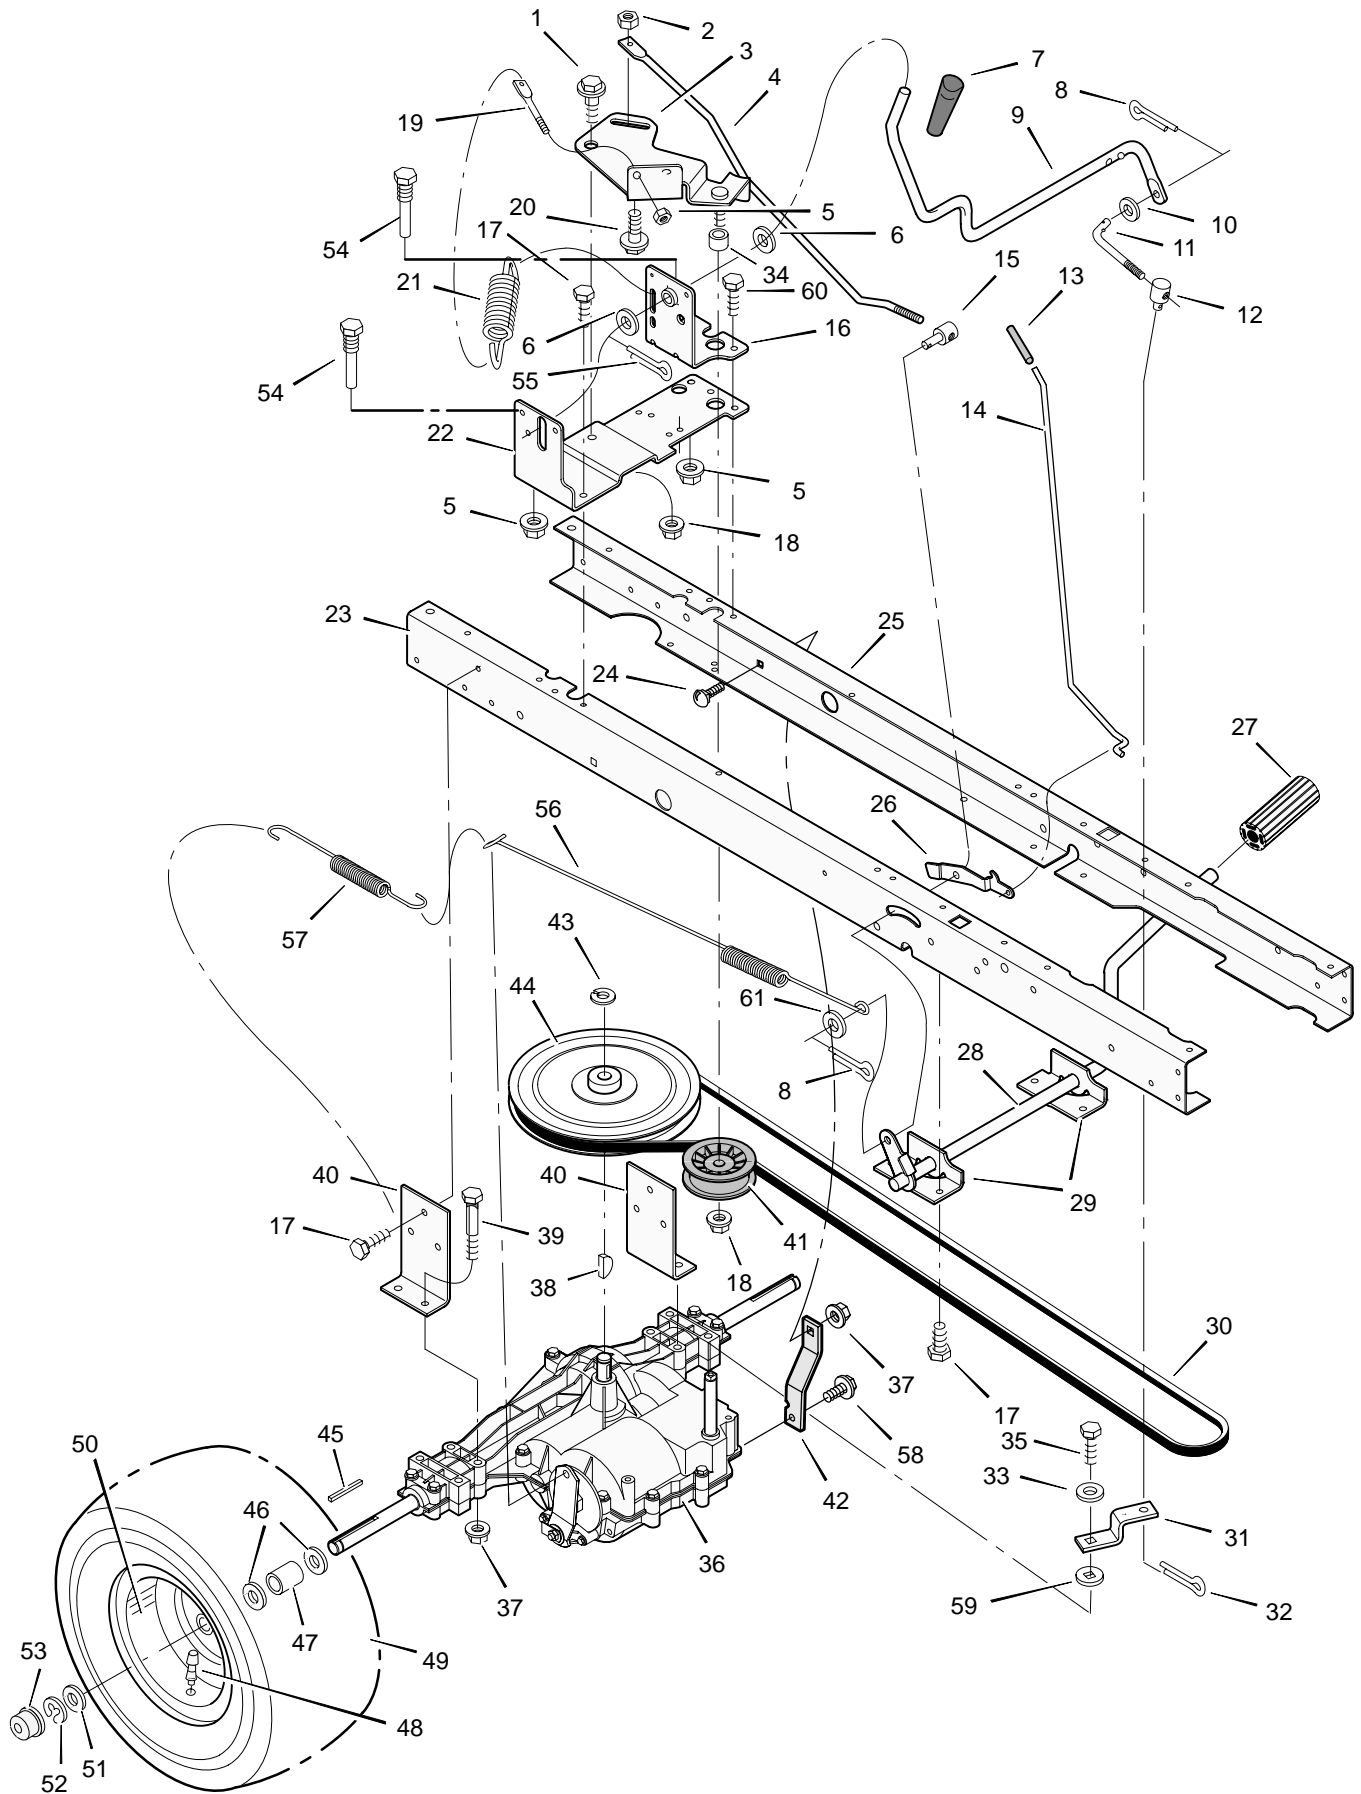

MODEL 312000x68A

REPAIR PARTS MOTION DRIVE

MODEL 312000x68A

REPAIR PARTS MOTION DRIVE

Key No.	Description	Part No.	Key No.	Description	Part No.
1	Bolt, Shoulder	009x39	32	Pin, Hair	0031x6
2	Nut, Hex	015x89	33	Washer	017x38
3	Arm, Idler	690273	35	Bolt	06x105
4	Rod, Clutch	094041 Z	36	Transaxle	—
5	Nut	015x79	37	Nut	015x88
6	Washer	17x102	38	Key, Woodruff	20697
7	Grip	092697	39	Bolt	01x155
8	Pin, Cotter	030x20	40	Bracket, Transaxle	094008E700
9	Lever, Shift	094043 Z	41	Pulley	690409
10	Washer	017x47 Z	42	Bracket, Transaxle Support	094433
11	Link, Shift	094044 Z	43	E-Ring	0011x7
12	Nut, Adjuster	021920	44	Pulley, Drive	095094
13	Grip	091079	45	Key, Square	021553
14	Rod, Parking Brake	1001245 Z	46	Washer	17x160
15	Nut, Adjuster	094815	47	Spacer, Transaxle	690554 Z
16	Bracket, Shift Pivot	1001303 Z	48	Stem, Valve	024373
17	Screw	26x249	49	Tire *	776114
18	Nut	015x84	—	Tube	407049
19	Mount, Stud Spring	094042 Z	50	Wheel & Tire Assembly	690376-601
20	Bolt, Shoulder	009x54	51	Washer	17x195
21	Spring, Extension	165x116	52	E-Ring	0011x3
22	Bracket, Right Shifter	1001302E700	53	Hub Cap	094618
23	Frame, Right	1001268E701	54	Guide, Belt	093349
24	Bolt, Carriage	002x53	55	Pin, Hair	0031x4
25	Frame, Left	1001269E701	56	Spring, Extension	165x141
26	Latch, Parking Brake	094045 Z	57	Spring, Extension	165x92
27	Pedal	021544	58	Screw	26x216
28	Lever, Brake/Clutch	094038E700	59	Washer	17x148
29	Bracket, Pedal	1001117E700	60	Screw	26x267
30	Belt, Motion Drive	037x87	61	Washer	17x169
31	Yoke, Shift	094031 Z			

* When you order a tire, make sure to give the brand name of the tire so that the tread pattern on the tire will match.