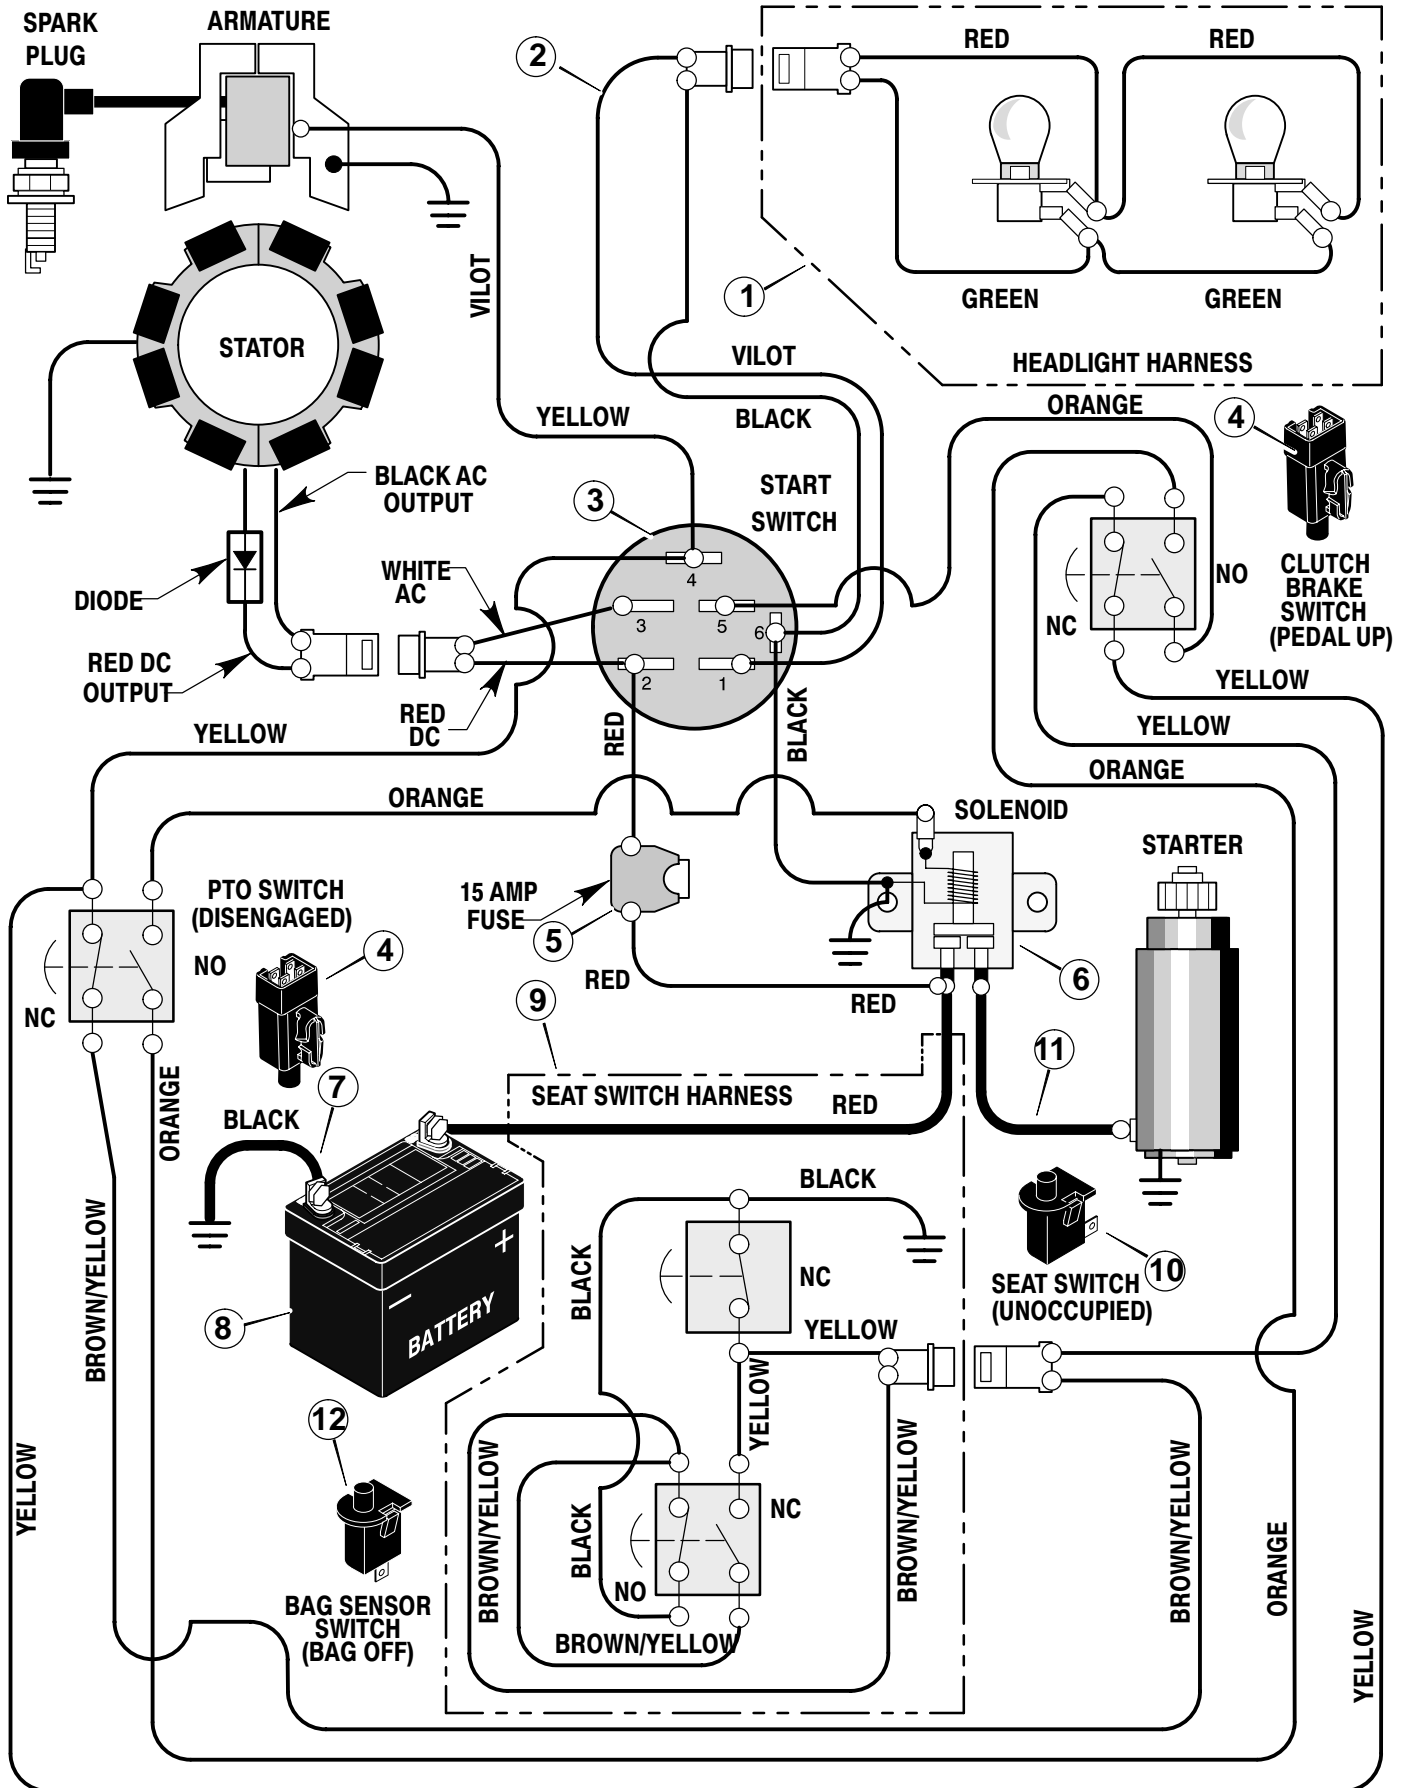

MODEL 312000x68A

REPAIR PARTS ENGINE MOUNT

Key No.	Description	Part No.
1	Fuel Cap	092317
2	Fuel Tank	690280
3	Hose Clamp (Incl'd w/Key 2)	095197
4	Fuel Line (Must cut to Length) (Incl'd w/Key 2)	7301033
5	Hose Clamp	095197
6	Screw	26x201
7	Plate, Engine	094006E700
8	Throttle Control	091989
9	Engine*	—
10	Bolt, Engine Mount	0025x7
11	Stack Pulley Assembly	690439 Z
12	Lockwasher	019x35
13	Bolt, Hex	01x140
14	Washer	17x170
15	Screw	26x249
16	Gasket	091309
17	Muffler	091271
18	Deflector, Muffler	1001350
19	Screw	26x208
20	Bolt, Hex	01x134
21	Guide, Belt	093349
22	Nut, Flange	015x79 Z
23	Guide, Belt	094066
24	Shield, Heat	690318
25	Lock, Screw	092378
26	Screw	26x253
27	Screw	26x263

* Parts are available from an engine Authorized Service Center. See "Engines, Gasoline" or "Gasoline Engines" in the yellow pages of the telephone directory.

MODEL 312000x68A

REPAIR PARTS ELECTRICAL SYSTEM