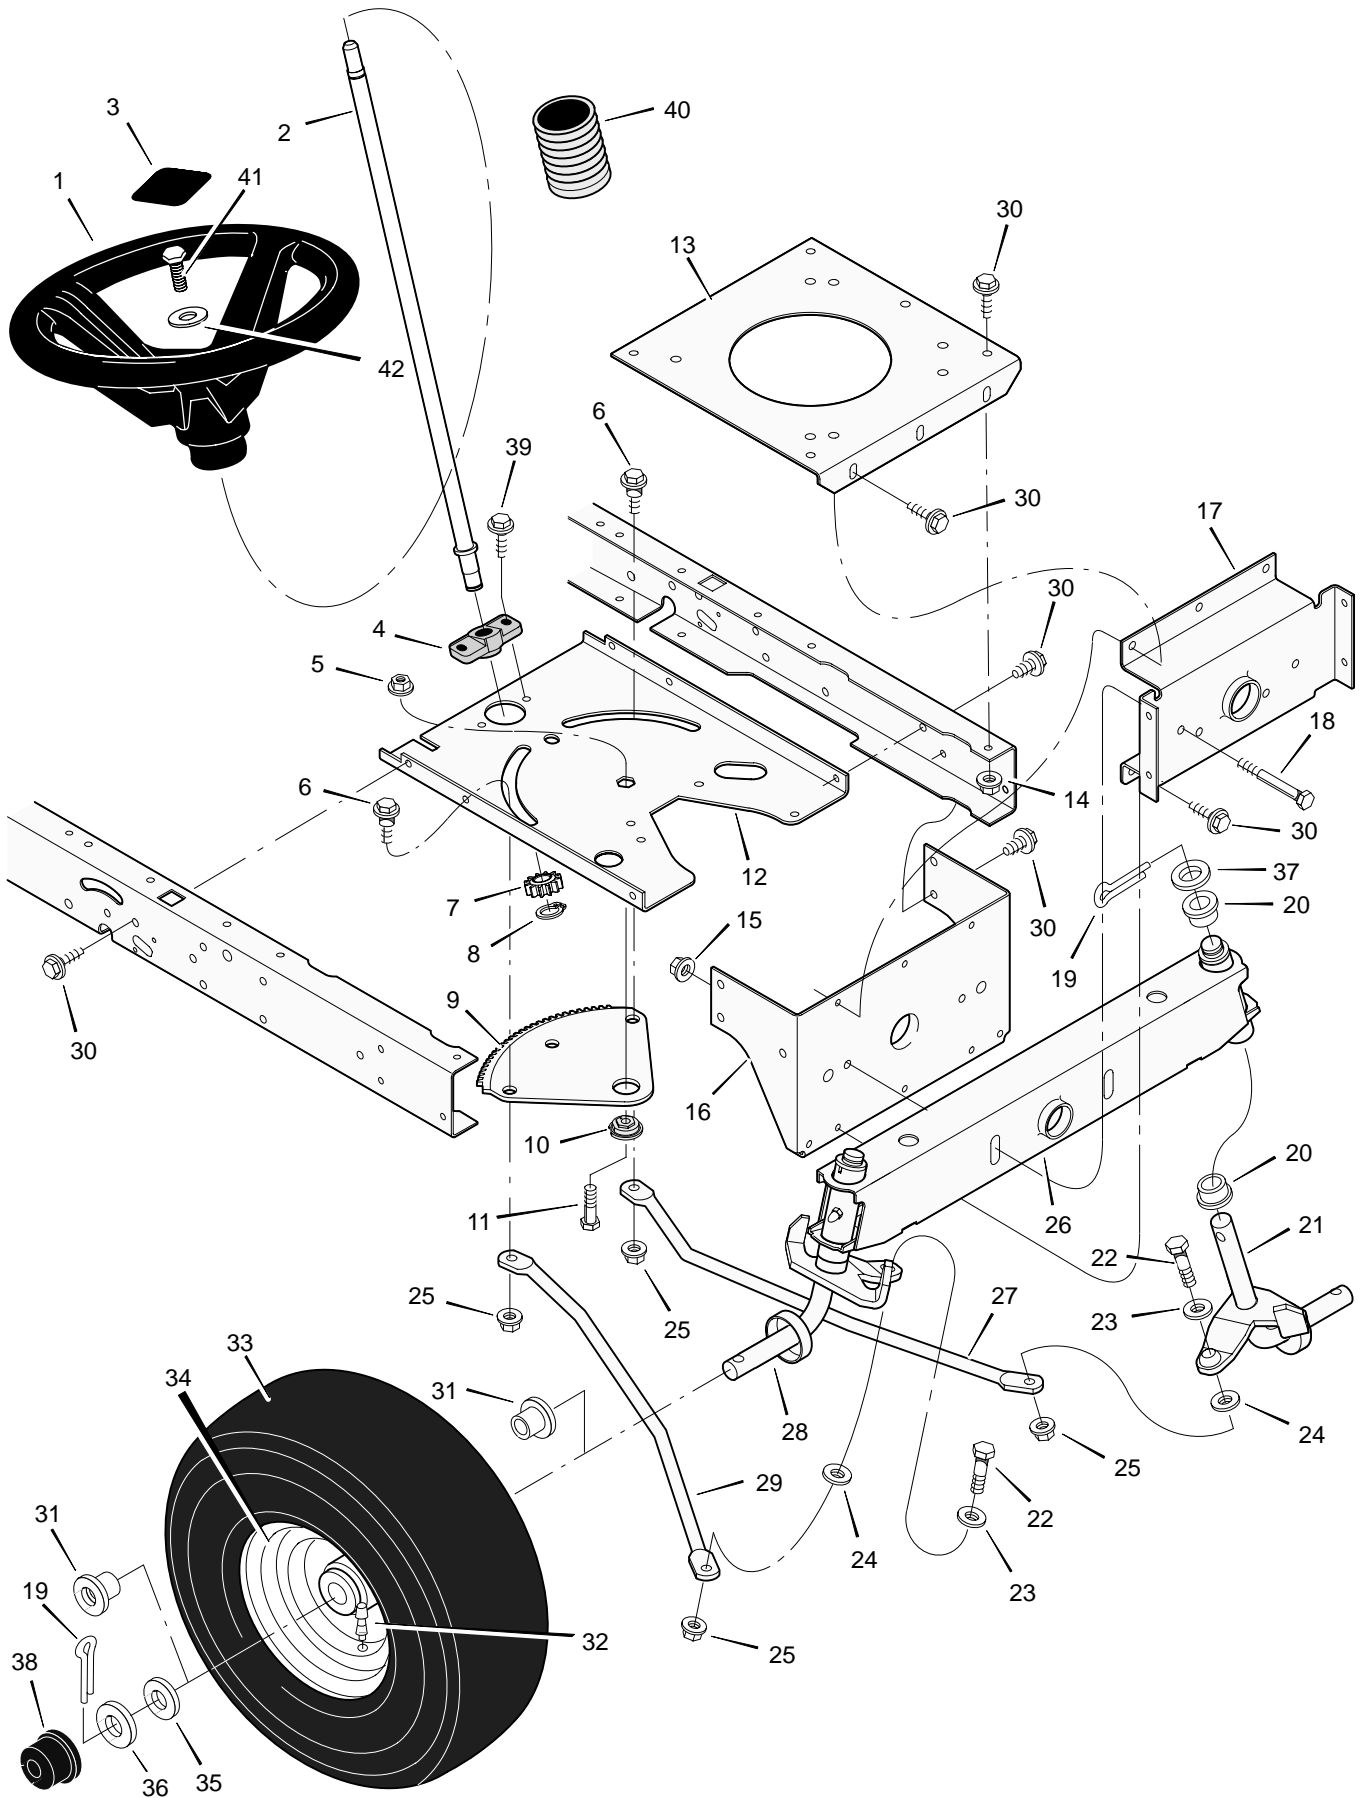

MODEL 312000x68A

REPAIR PARTS STEERING

MODEL 312000x68A

REPAIR PARTS STEERING

Key No.	Description	Part No.	Key No.	Description	Part No.
1	Wheel, Steering	095336	23	Washer	17x104
2	Post, Steering	690625	24	Washer	017x53 Z
3	Insert, Steering Wheel	095338	25	Nut, Flange	015x84
4	Bearing	094124	26	Axle Assembly	690210E700
5	Nut, Flange	15x111	27	Drag Link, Left	095329E700
6	Bolt, Shoulder	009x57	28	Spindle Assembly, Right	1001298E700
7	Gear, Pinion	690183E700	29	Drag Link, Right	095328E700
8	Ring, Snap	011x25	30	Screw	26x249
9	Gear, Sector	094121E700	31	Bearing, Wheel	091334
10	Bearing	094123	32	Stem, Valve	024373
11	Bolt	001x84	33	Tire *	090594
12	Plate, Steering	1001121E700	—	Tube	407046
13	Plate, Engine	094006E700	34	Wheel and Tire Assembly	690377-601
14	Nut, Flange	015x88	35	Washer	17x195
15	Nut, Flange	15x118	36	Washer	17x113
16	Bracket, Hanger	1001270E700	37	Washer	017x83
17	Axle, Hanger	094007E700	38	Hub Cap	094618
18	Bolt	01x146	39	Screw	26x267
19	Pin, Cotter	030x49	40	Bellows	092059
20	Bearing	690150	41	Bolt	0025x3
21	Spindle Assembly, Left	1001299E700	42	Washer	17x146
22	Bolt	01x111			

* When you order a tire, make sure to give the brand name of the tire so that the tread pattern on the tire will match.