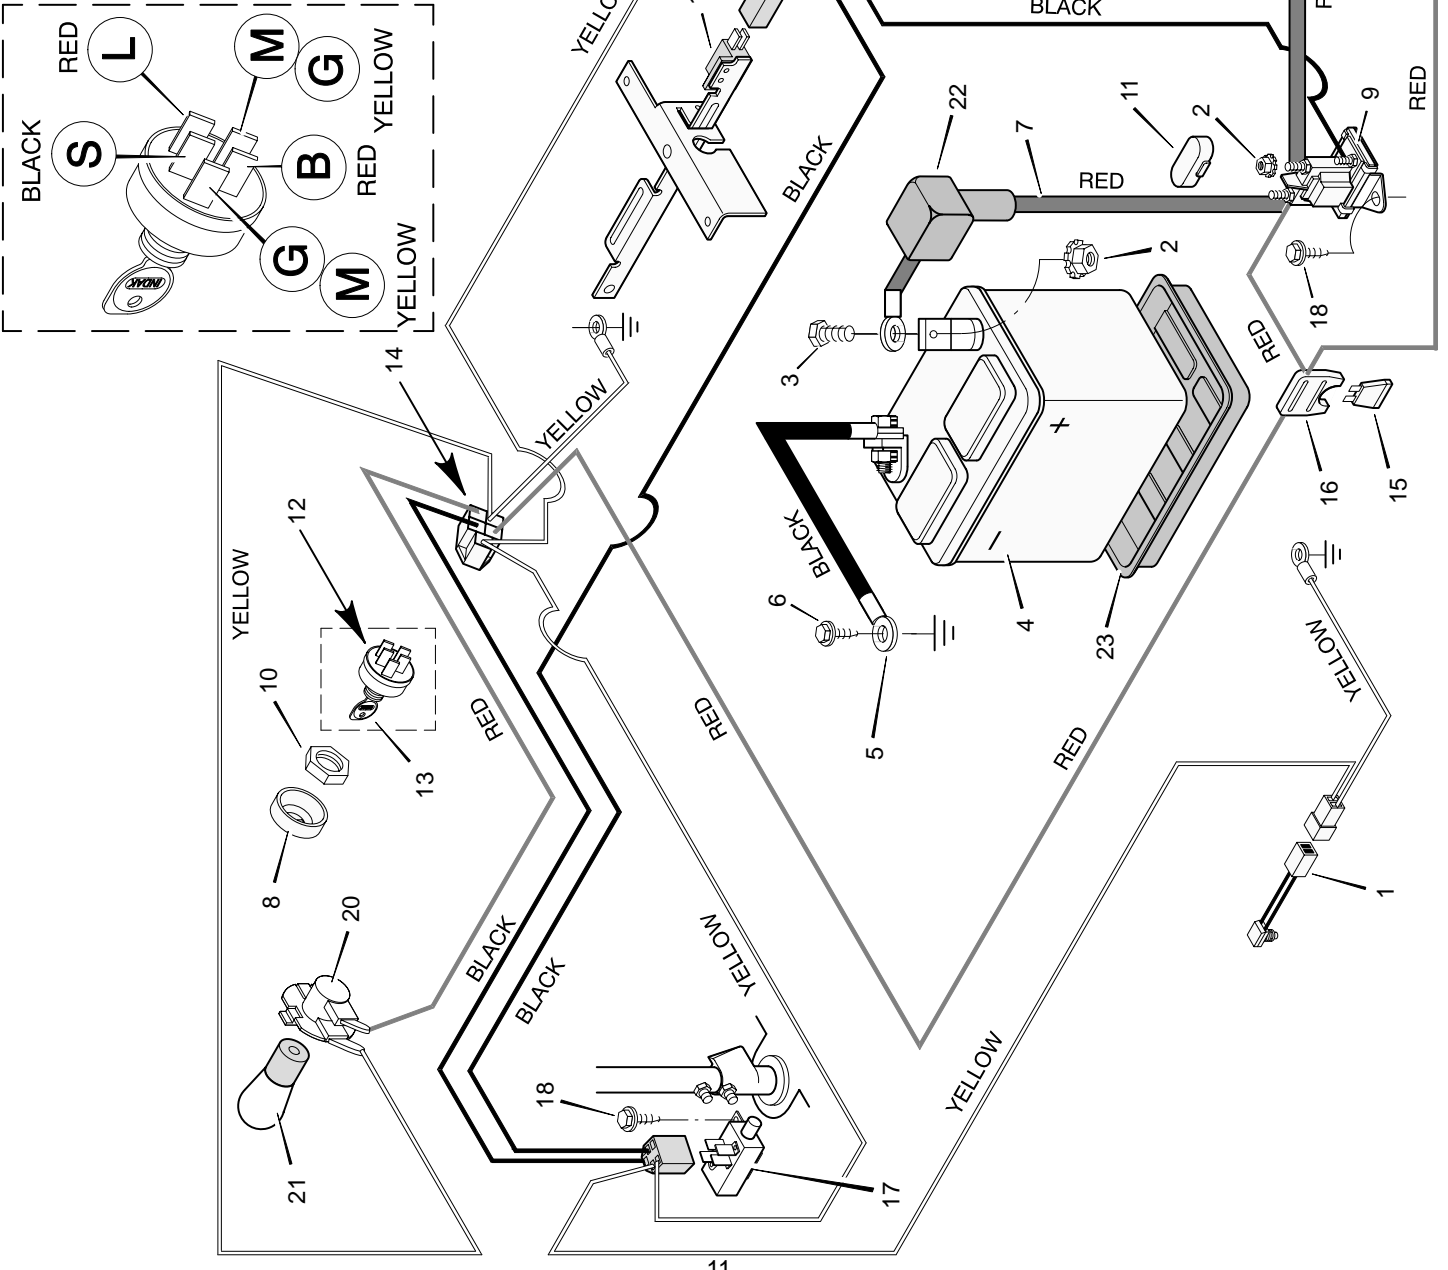

MODEL 30560x70D

REPAIR PARTS MOWER HOUSING

MODEL 30560x70D

REPAIR PARTS MOWER HOUSING

Key No.	Description	Part No.	Key No.	Description	Part No.
1	Belt, Mower Drive	37x57	24	Bracket, Hanger	55974E701
2	Pulley, Splined	91951	25	Spring, Compression	164x1
3	Lockwasher	18x33	26	Nut, Hex	15x43Z
4	Locknut, Hex	15x100	27	Spring, Torsional	166x4
5	Nut, Hex	15x41	28	Push On Cap	28x23
6	Pulley, Idler	91178	29	Rod	21197Z
7	Bracket, Upper Idler	55921E701	30	Hinge, Chute Deflector	56213E701
8	Spacer	55895Z	32	Spring, Extension	165x68
9	Assembly, Blade Idler	55979E701	34	Bracket, Front	55916E701
10	Locknut, Flange	15x88	35	Screw	26x216
11	Pin, Clevis	29x99	36	Bolt, Hex	1x75
12	Clevis	24471Z	37	Deflector, Chute	55971
13	Bolt, Hex	1x45	38	Mandrel	91921
14	Pin, Hair	31x6	39	Adapter, Blade	92466
15	Guide, Belt	55977E701	40	Washer, Belleville	17x166
16	Bracket, Lower Idler	55920E701	41	Washer, Hardened	17x165
17	Bolt, Carriage	2x53Z	42	Nut, Hex	15x100
18	Nut, Flange	15x79	43	Pin, Pull	90828Z
19	Guide, Belt	55894E701	44	Washer	17x67Z
20	Spacer	91925	45	Pin, Hair	31x4
21	Bolt, Hex	1x127	46	Blade, Standard	55793E701
22	Housing, Mandrel	55962	1-47	Mower Housing, Complete	403330
23	Guide, Belt	55956Z			

MODEL 30560x70D

REPAIR PARTS ELECTRICAL SYSTEM

POS.	FUNCTION	CIRCUIT (MAKE)
1	OFF	M+G
2	RUN LIGHTS	B+L
3	RUN	NONE
4	START	B+S

Key No.	Description	Part No.
1	Switch, Seat Sensor	91031
2	Locknut	15x66
3	Bolt	1x38
4	Battery	91414
—	Acid, Battery (Electrolyte)	93292
5	Cable, Battery Ground	24x3
6	Screw	26x49
7	Cable, Red Battery	24x24
8	Cap, Ignition	91488
9	Solenoid	24285
10	Nut, Hex	91489
11	Cover, Solenoid	56049
12	Switch, Ignition	91846
13	Key, Ignition	20729
14	Harness, Chassis Wire	250x64
15	Fuse	54212
16	Holder, Fuse	407078
17	Switch, Limit	91032
18	Screw	26x233
19	Switch, Limit	24273
20	Socket, Light	92372
21	Bulb, Light	90084
22	Cover, Terminal	54148
23	Tray, Battery	91896