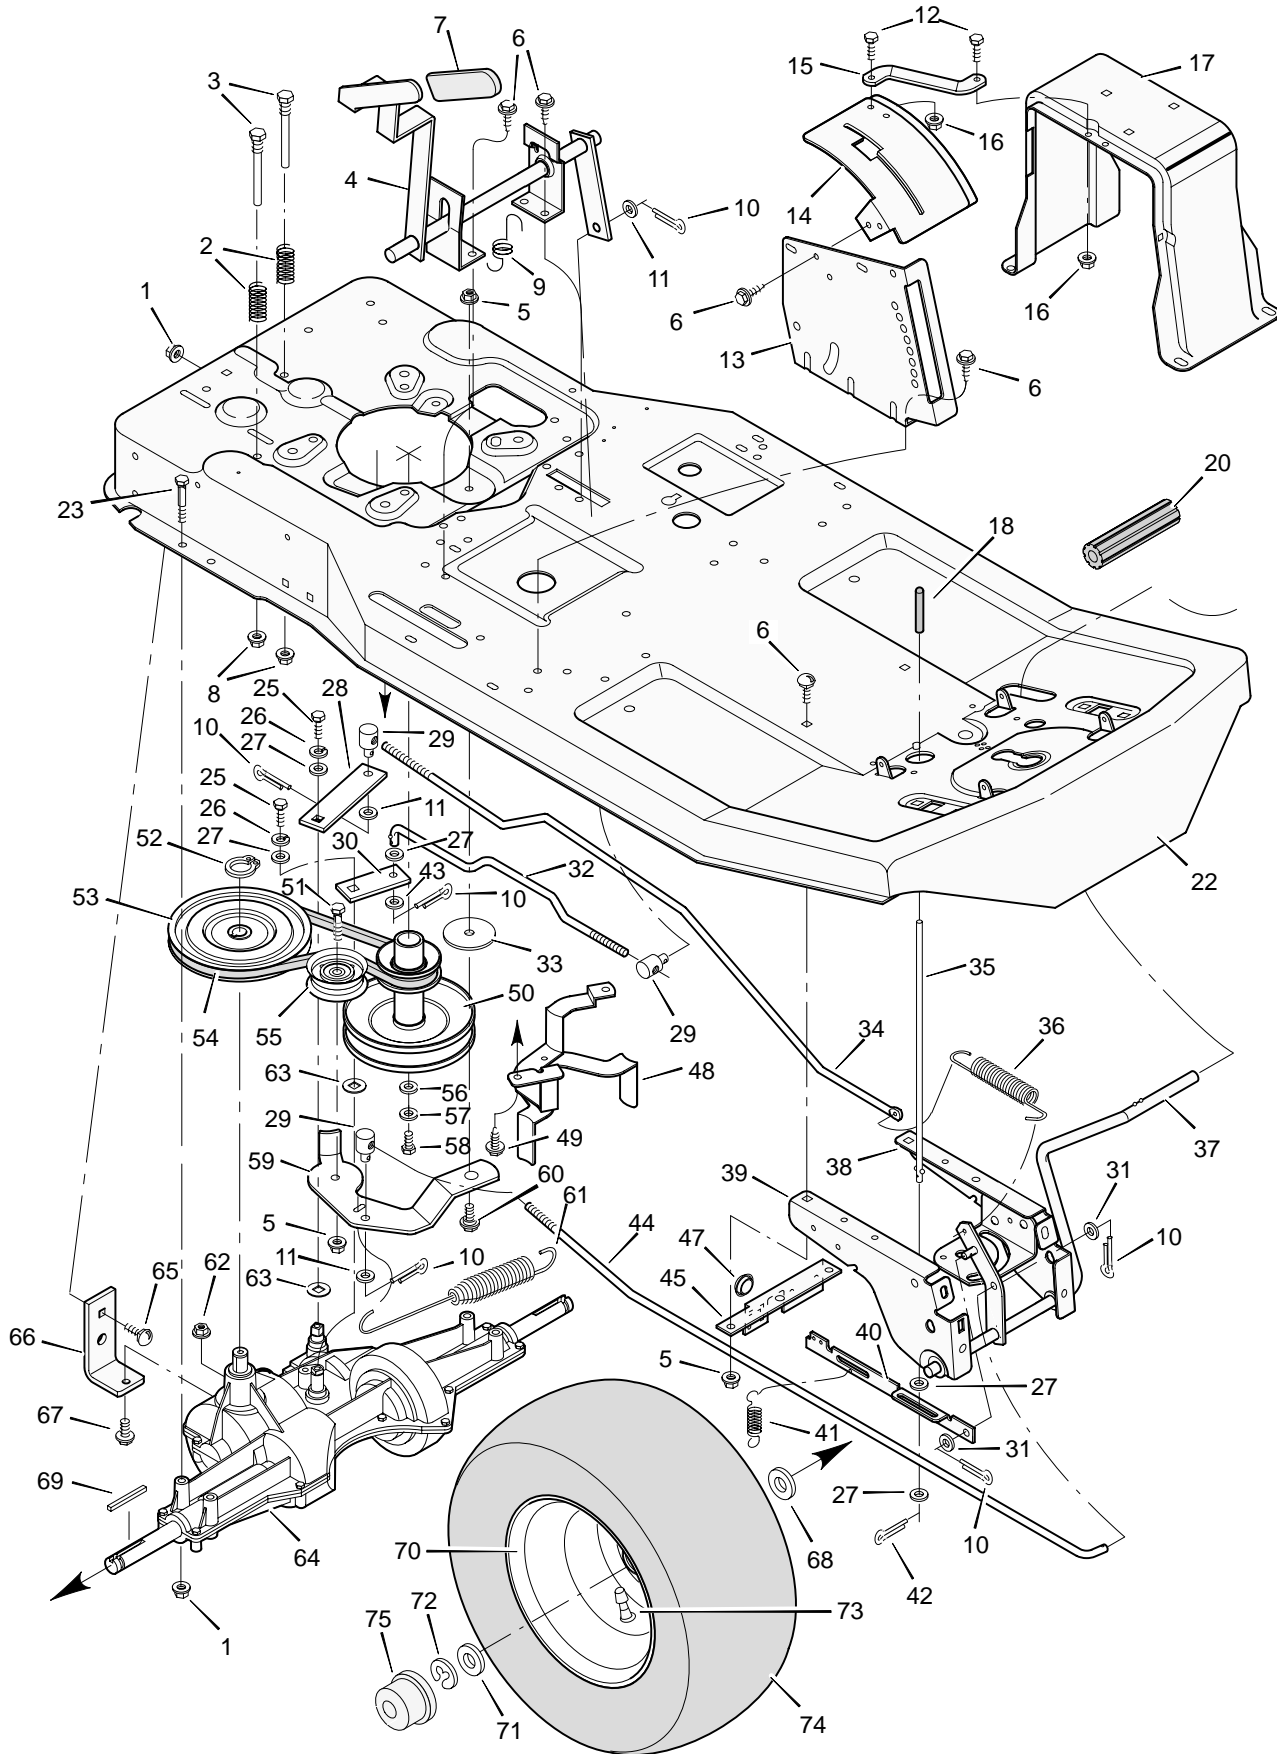

MODEL 30560x70D

REPAIR PARTS MOTION DRIVE

MODEL 30560x70D

REPAIR PARTS MOTION DRIVE

Key No.	Description	Part No.	Key No.	Description	Part No.
1	Locknut, Flange	15x88	40	Link, Parking Brake	56565Z
2	Spring, Compression	164x1	41	Spring, Extension	165x107
3	Guide, Belt	55826	42	Pin, Cotter	30x50
4	Shifter Assembly	56610E701	43	Washer	17x46Z
5	Locknut, Flange	15x84	44	Rod, Clutch	56531Z
6	Screw	26x267	45	Stop, Parking Brake	56227E701
7	Grip, Shift Lever	91573	47	Grommet	56623
8	Hex Nut	15x115	48	Guide, Belt	56215Z
9	Spring, Extension	165x100	49	Screw	26x49
10	Pin, Cotter	30x20	50	Pulley Assembly, Stack	92504Z
11	Washer	17x53Z	51	Bolt, Hex	1x111
12	Bolt, Hex	1x38	52	Ring, Retainer	11x7
13	Plate, Index	56595E701	53	Pulley, Drive	56562
14	Gate, Shift	56606E701	54	Belt, Motion Drive	37x65
15	Brace, Shift Gate	56529E701	55	Pulley, Idler	56526
16	Locknut, Flange	15x89	56	Washer	17x170
17	Support, Seat	56517E701	57	Lockwasher	19x35
18	Grip, Parking Brake	55873	58	Bolt, Hex	1x140
20	Pedal, Rubber	55825	59	Bracket, Idler	56520E701
22	Frame Assembly	56611E701	60	Bolt, Shoulder	9x42
23	Bolt, Hex	1x124	61	Spring, Extension	165x81
25	Bolt, Hex	1x145	62	Locknut, Hex	15x43
26	Lockwasher	18x32	63	Washer	17x148
27	Washer	17x36Z	64	Transaxle, Dana Model 4450-1	‡
28	Yoke, Brake	56500Z	65	Bolt, Carriage	2x53
29	Nut, Adjusting	21920	66	Bracket, Transaxle	56503E701
30	Yoke, Shift	56505Z	67	Bolt, Hex	1x139
31	Washer	17x47Z	68	Washer	17x160
32	Rod, Shift	56591Z	69	Key, Square	56534
33	Washer, Hardened	17x174HT	70	Wheel & Tire Assembly	92308-601
34	Rod, Brake	56530Z	71	Washer	17x115
35	Rod, Parking Brake	56566Z	72	E-Ring	11x3
36	Spring, Extension	165x85	73	Valve Stem **	24373
37	Lever, Pedal	56511E701	74	Tire Only **	24393
38	Plate, Left Suspension	56224E701	75	Hub Cap, Optional	24582
39	Plate, Right Suspension	56023E701			

‡ Parts are available from a Authorized Engine Service Center. See "Engines, Gasoline" or "Gasoline Engines" in the yellow pages of the telephone directory

** Also included with Key No. 70.