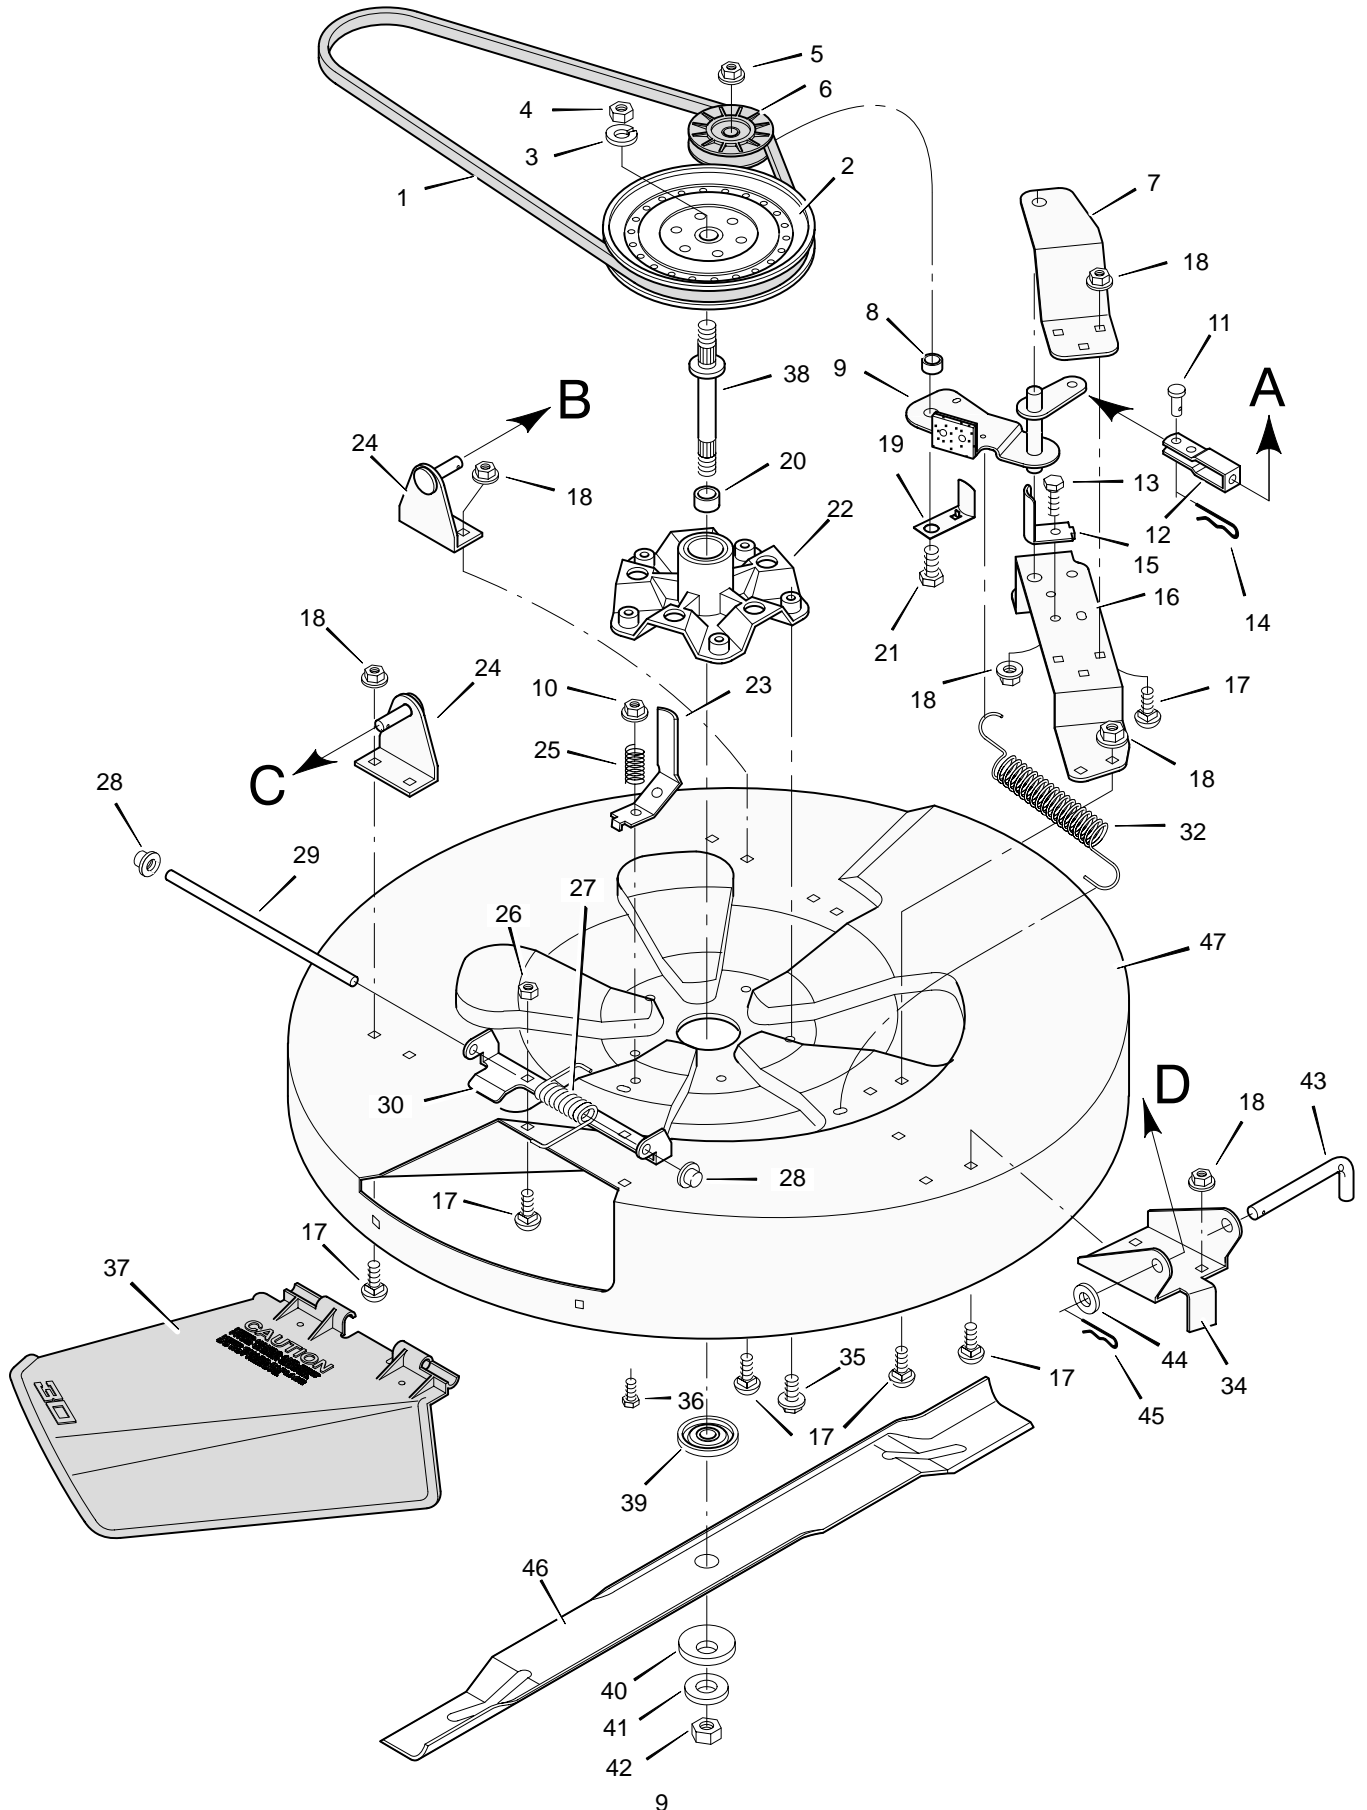

MODEL 30560x70D

REPAIR PARTS MOWER HOUSING

MODEL 30560x70D

REPAIR PARTS MOWER HOUSING

Key No.	Description	Part No.	Key No.	Description	Part No.
1	Belt, Mower Drive	37x57	24	Bracket, Hanger	55974E701
2	Pulley, Splined	91951	25	Spring, Compression	164x1
3	Lockwasher	18x33	26	Nut, Hex	15x43Z
4	Locknut, Hex	15x100	27	Spring, Torsional	166x4
5	Nut, Hex	15x41	28	Push On Cap	28x23
6	Pulley, Idler	91178	29	Rod	21197Z
7	Bracket, Upper Idler	55921E701	30	Hinge, Chute Deflector	56213E701
8	Spacer	55895Z	32	Spring, Extension	165x68
9	Assembly, Blade Idler	55979E701	34	Bracket, Front	55916E701
10	Locknut, Flange	15x88	35	Screw	26x216
11	Pin, Clevis	29x99	36	Bolt, Hex	1x75
12	Clevis	24471Z	37	Deflector, Chute	55971
13	Bolt, Hex	1x45	38	Mandrel	91921
14	Pin, Hair	31x6	39	Adapter, Blade	92466
15	Guide, Belt	55977E701	40	Washer, Belleville	17x166
16	Bracket, Lower Idler	55920E701	41	Washer, Hardened	17x165
17	Bolt, Carriage	2x53Z	42	Nut, Hex	15x100
18	Nut, Flange	15x79	43	Pin, Pull	90828Z
19	Guide, Belt	55894E701	44	Washer	17x67Z
20	Spacer	91925	45	Pin, Hair	31x4
21	Bolt, Hex	1x127	46	Blade, Standard	55793E701
22	Housing, Mandrel	55962	1-47	Mower Housing, Complete	403330
23	Guide, Belt	55956Z