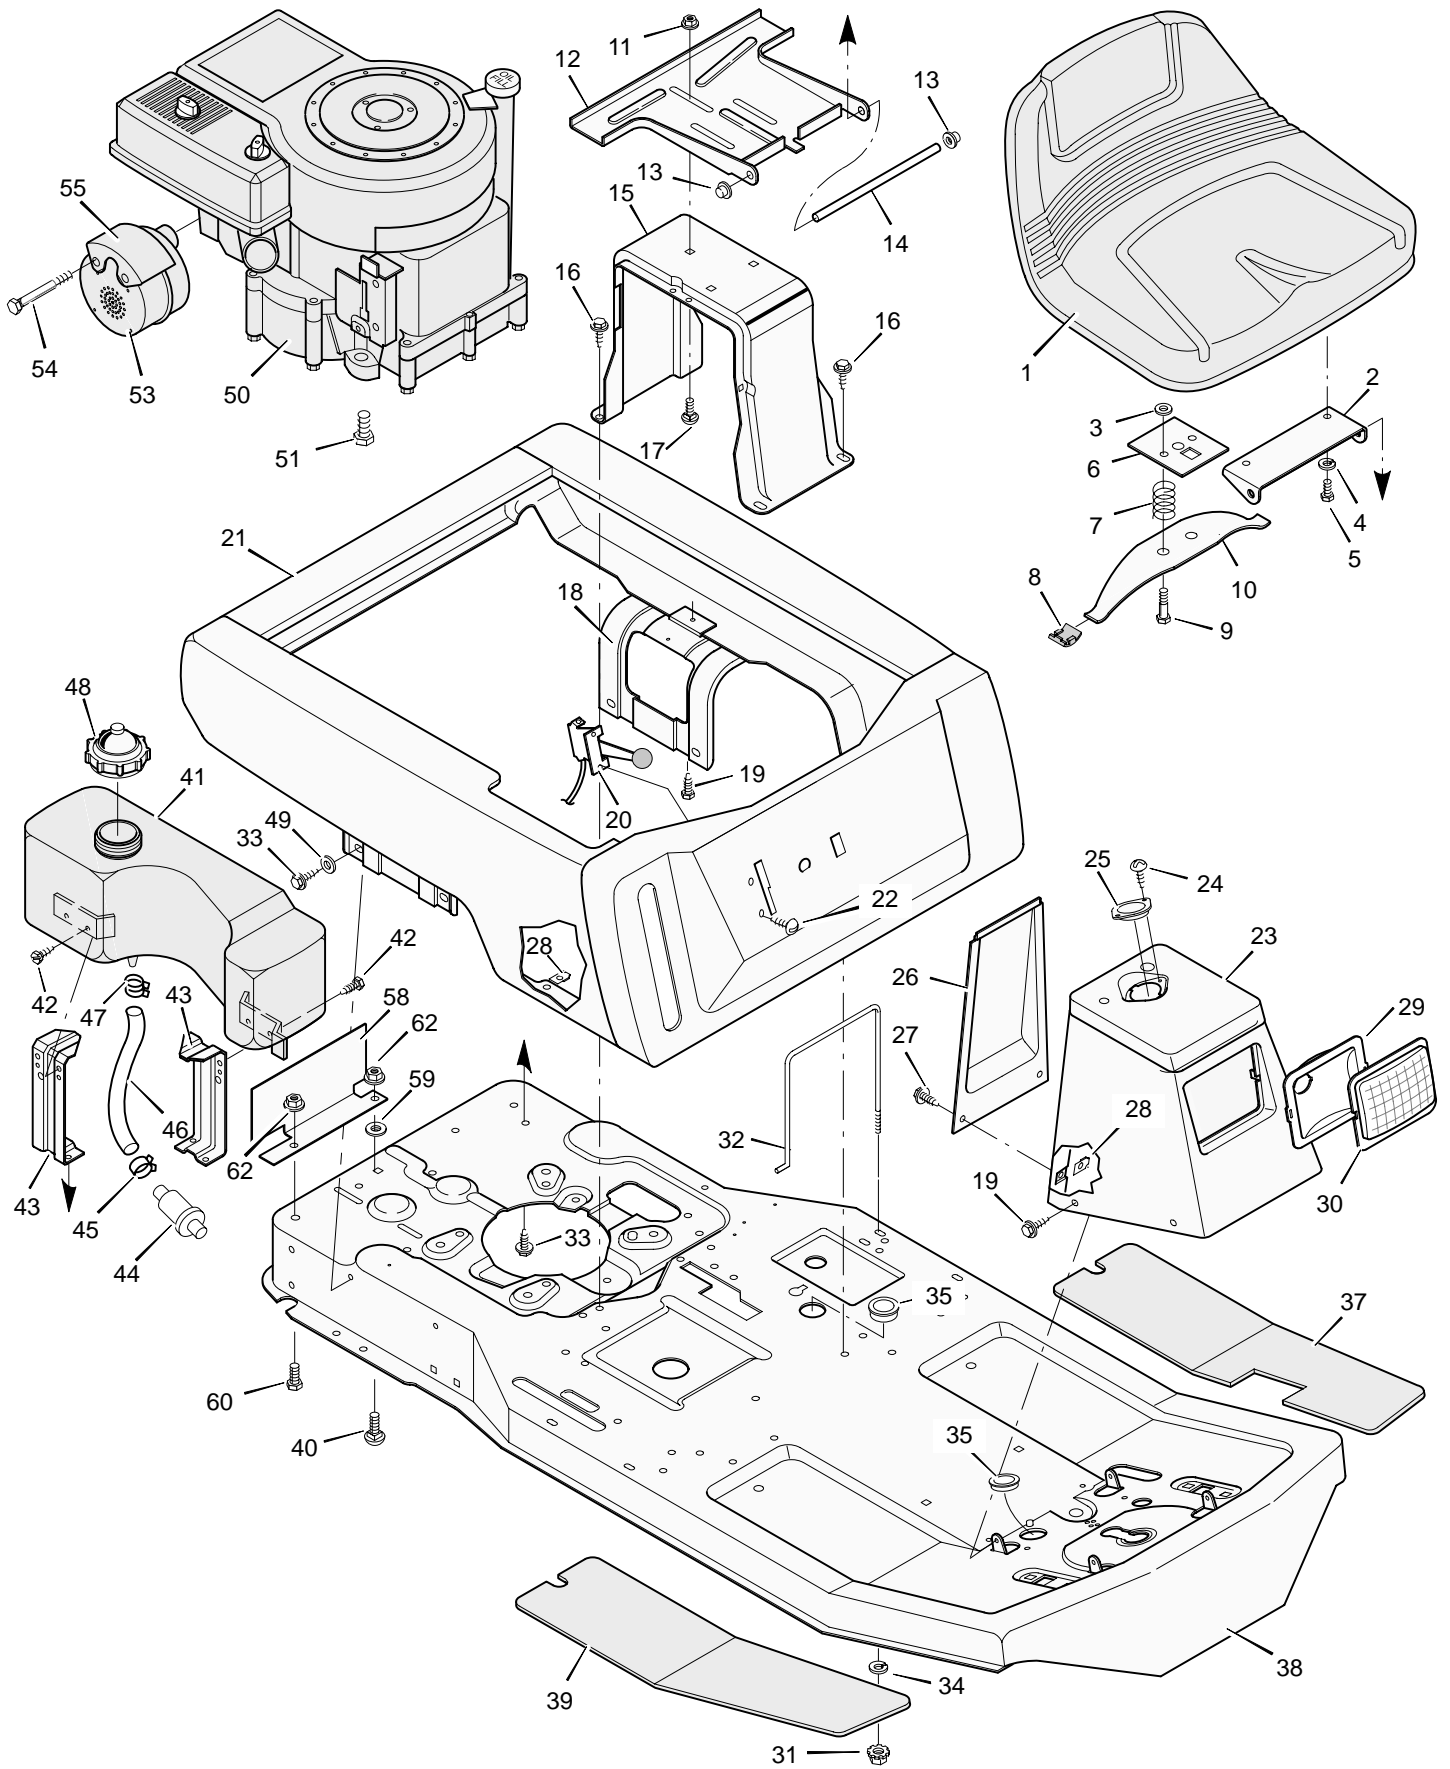

MODEL 30560x70D

REPAIR PARTS BODY CHASSIS

MODEL 30560x70D

REPAIR PARTS BODY CHASSIS

Key No.	Description	Part No.	Key No.	Description	Part No.
1	Seat	91965	34	Washer	17x38Z
2	Hinge, Seat	56516E701	35	Grommet	21268
3	Retainer	28x64	37	Mat, Left	56107
4	Lockwasher	18x16	38	Frame Assembly	56611E245
5	Bolt, Hex	1x45	39	Mat, Right	56106
6	Plate, Seat Switch	91963Z	40	Bolt, Carriage	2x53
7	Spring, Compression	164x26	41	Tank, Fuel	55805
8	Glide, Seat Spring	91822	42	Screw	26x213
9	Bolt, Shoulder	9x38	43	Bracket, Fuel Tank	55806E701
10	Spring, Seat	91964	44	Filter, Fuel	56002
11	Locknut, Flange	15x88	45	Clamp	91174
12	Bracket, Seat Pivot	56518E701	46	Line, Fuel	91022
13	Cap, Push On	28x23	47	Clamp	23713
14	Rod, Seat Hinge	56537Z	48	Cap, Fuel	92317
15	Support, Seat	56517E701	49	Washer	19x6
16	Screw	26x249	50	Engine	‡
17	Bolt, Carriage	2x53	51	Bolt, Engine Mount	25x7
18	Support, Body *	55017E701	53	Muffler	90330
19	Screw	26x214	54	Bolt	1x118
20	Throttle Control	56598	55	Shield, Heat	90332
21	Body	54766E245	56	Deflector, Exhaust	92144
22	Screw	26x201	57	Screw	26x208
23	Console Assembly	56570E245	58	Shield, Heat	56636E701
24	Screw	26x201	59	Washer	19x66
25	Bearing, Steering Post	56022	60	Bolt	1x91
26	Console, Plate	55023E245	62	Locknut, Flange	15x76
27	Screw	4x24	—	Owner's Manual	F-96623
28	J-Nut	28x18	—	Parts List	F-96624
29	Reflector	56241Z	—	Decal, Right Panel	44x2162
30	Lens	90082	—	Decal, Left Panel	44x2161
31	Locknut	15x66	—	Decal, Shift	44x4402
32	Clamp, Battery	54800Z	—	Decal, Clutch/Brake	44x5437
33	Screw	26x49	—	Decal, Warning	44x5936