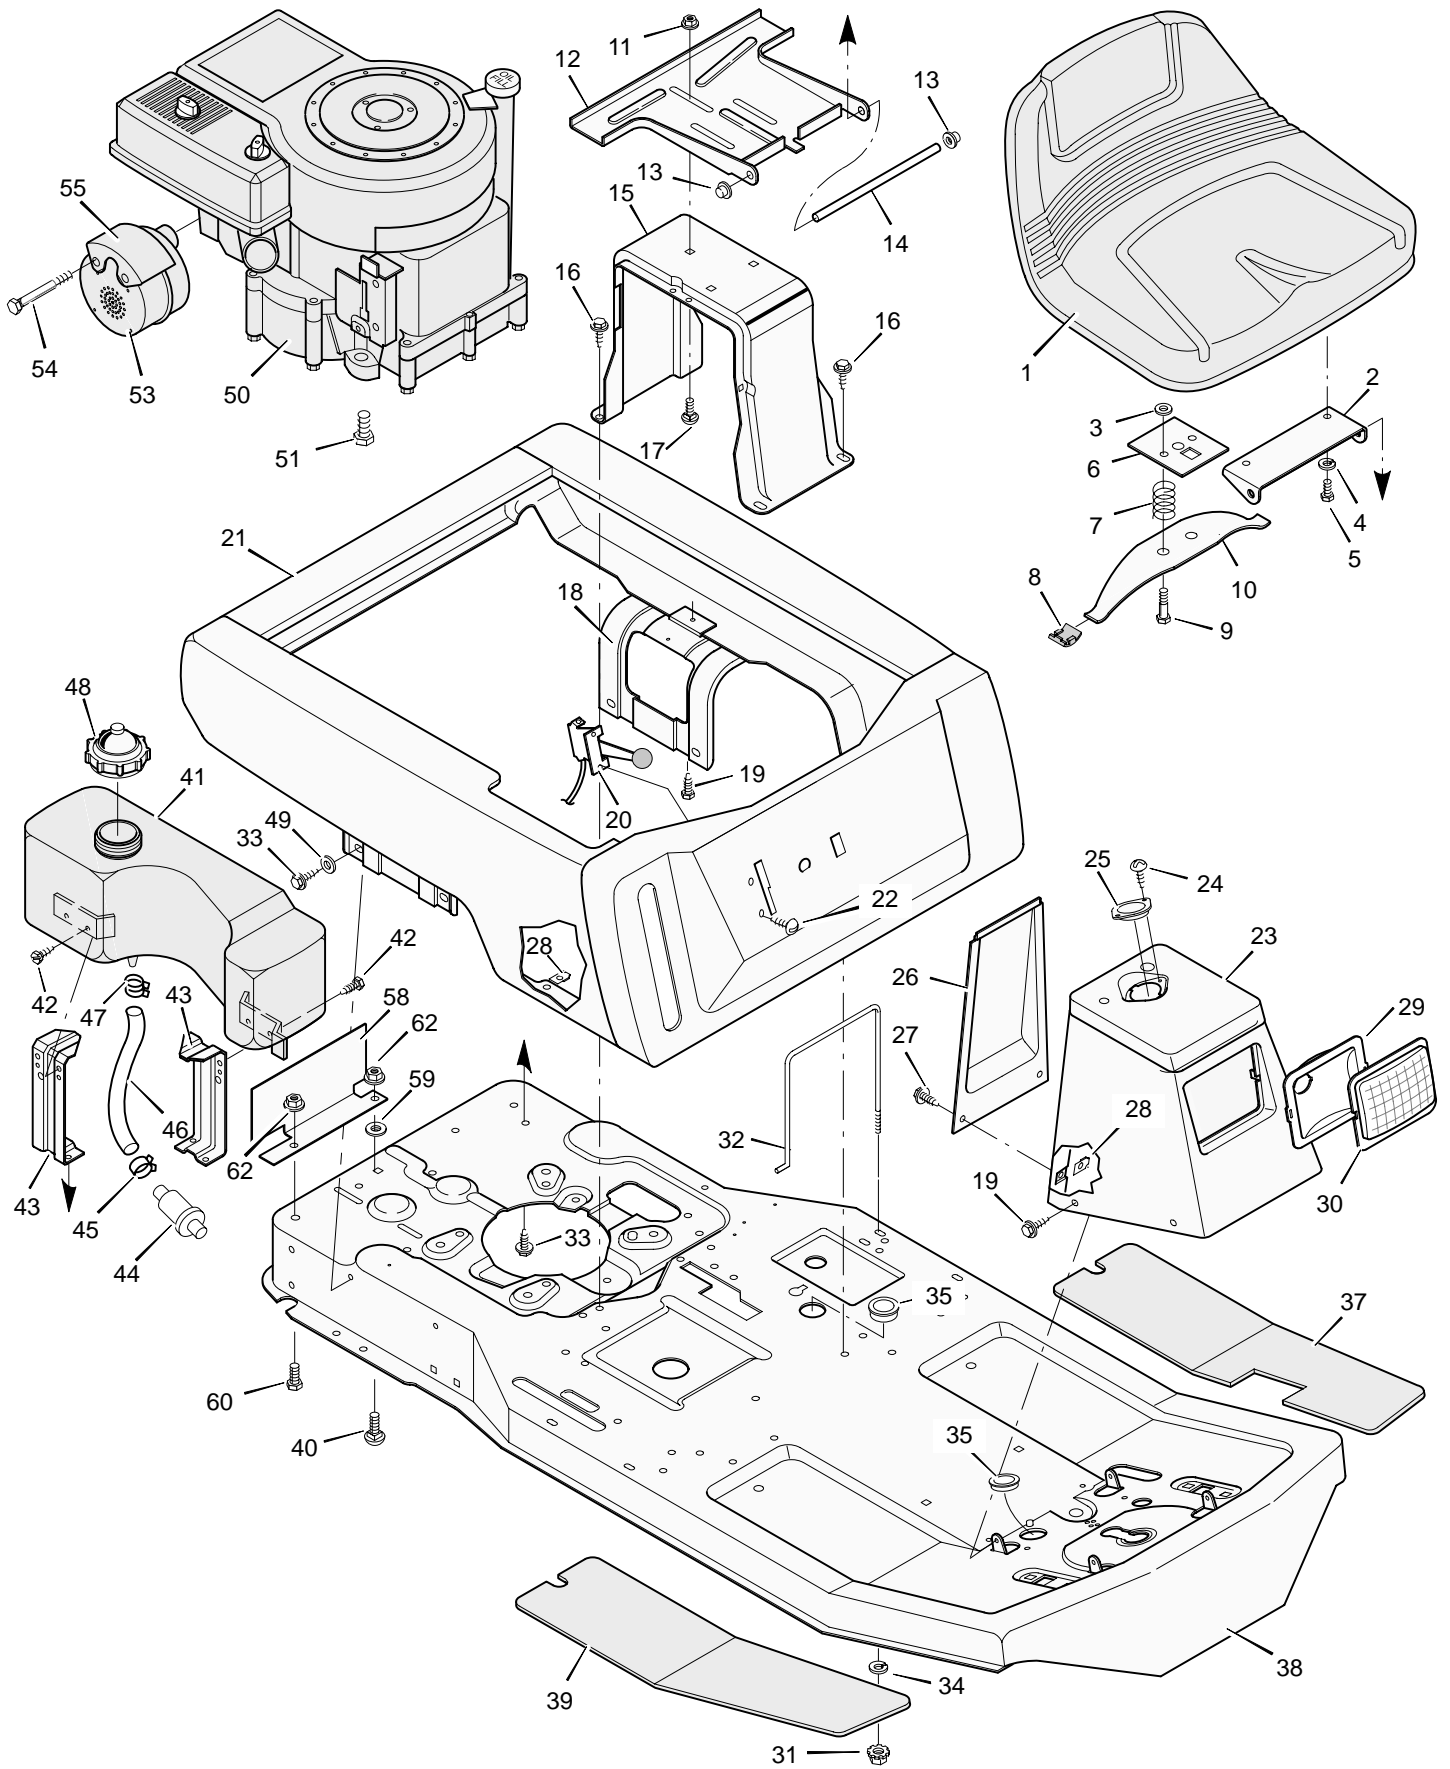

MODEL 30560x66B

REPAIR PARTS BODY CHASSIS

MODEL 30560x66B

REPAIR PARTS BODY CHASSIS

Key No.	Description	Part No.	Key No.	Description	Part No.
1	Seat	91965	37	Mat, Left	56107
2	Hinge, Seat	56516E701	38	Frame Assembly	56611E701
3	Retainer	28x64	39	Mat, Right	56106
4	Lockwasher	18x16	40	Bolt, Carriage	2x53
5	Bolt, Hex	1x45	41	Tank, Fuel	55805
6	Plate, Seat Switch	91963Z	42	Screw	26x213
7	Spring, Compression	164x26	43	Bracket, Fuel Tank	55806E701
8	Glide, Seat Spring	91822	44	Filter, Fuel	56002
9	Bolt, Shoulder	9x38	45	Clamp	91174
10	Spring, Seat	91964	46	Line, Fuel	91022
11	Locknut, Flange	15x88	47	Clamp	23713
12	Bracket, Seat Pivot	56518E701	48	Cap, Fuel	92317
13	Cap, Push On	28x23	49	Washer	19x6
14	Rod, Seat Hinge	56537Z	50	Engine	‡
15	Support, Seat	56517E701	51	Bolt, Engine Mount	25x7
16	Screw	26x249	53	Muffler	90330
17	Bolt, Carriage	2x53	54	Bolt	1x118
18	Support, Body *	55017E701	55	Shield, Heat	90332
19	Screw	26x214	56	Deflector, Exhaust	92144
20	Throttle Control	56598	57	Screw	26x208
21	Body	54766E245	58	Shield, Heat	56636E701
22	Screw	26x201	59	Washer	19x66
23	Console Assembly	56570E245	60	Bolt	1x91
24	Screw	26x201	62	Locknut, Flange	15x76
25	Bearing, Steering Post	56022	—	Owner's Manual	F-96627
26	Console, Plate	55023E245	—	Parts List	F-96628
27	Screw	4x24	—	Decal, Right Panel	44x4298
28	J-Nut	28x18	—	Decal, Left Panel	44x4297
29	Reflector	56241Z	—	Decal, Shift	44x4402
30	Lens	90082	—	Decal, Left Console	44x4299
31	Locknut	15x66	—	Decal, Right Console	44x4300
32	Clamp, Battery	54800Z	—	Decal, Front	44x4291
33	Screw	26x49	—	Decal, Clutch/Brake	44x5437
34	Washer	17x38Z	—	Decal, Warning	44x5942
35	Grommet	21268			