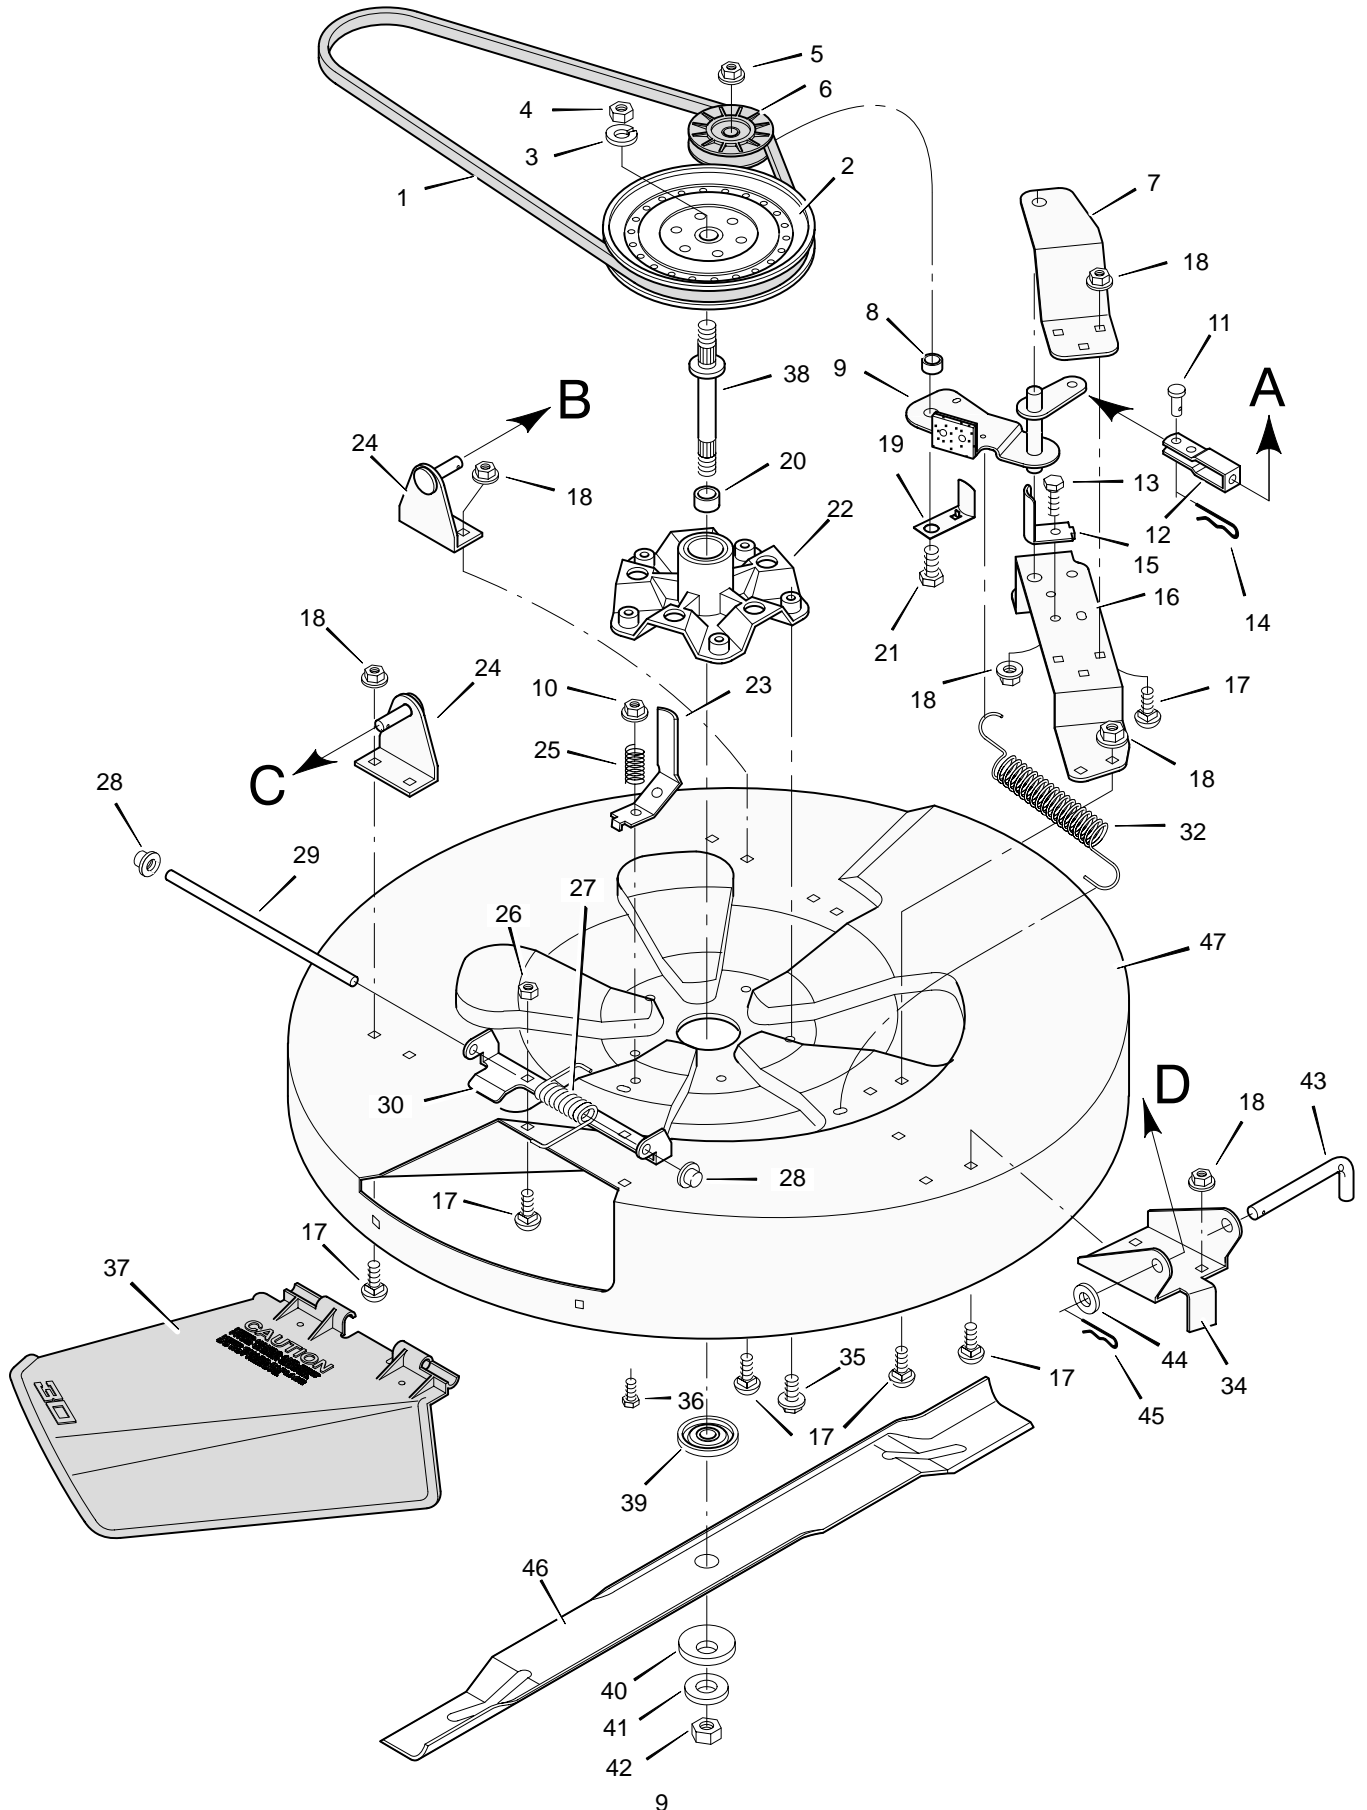

MODEL 30560x66B

REPAIR PARTS MOWER HOUSING

MODEL 30560x66B

REPAIR PARTS MOWER HOUSING

Key No.	Description	Part No.	Key No.	Description	Part No.
1	Belt, Mower Drive	37x57	24	Bracket, Hanger	55974E701
2	Pulley, Splined	91951	25	Spring, Compression	164x1
3	Lockwasher	18x33	26	Nut, Hex	15x43Z
4	Locknut, Hex	15x100	27	Spring, Torsional	166x4
5	Nut, Hex	15x41	28	Push On Cap	28x23
6	Pulley, Idler	91178	29	Rod	21197Z
7	Bracket, Upper Idler	55921E701	30	Hinge, Chute Deflector	56213E701
8	Spacer	55895Z	32	Spring, Extension	165x68
9	Assembly, Blade Idler	55979E701	34	Bracket, Front	55916E701
10	Locknut, Flange	15x88	35	Screw	26x216
11	Pin, Clevis	29x99	36	Bolt, Hex	1x75
12	Clevis	24471Z	37	Deflector, Chute	55971
13	Bolt, Hex	1x45	38	Mandrel	91921
14	Pin, Hair	31x6	39	Adapter, Blade	92466
15	Guide, Belt	55977E701	40	Washer, Belleville	17x166
16	Bracket, Lower Idler	55920E701	41	Washer, Hardened	17x165
17	Bolt, Carriage	2x53Z	42	Nut, Hex	15x100
18	Nut, Flange	15x79	43	Pin, Pull	90828Z
19	Guide, Belt	55894E701	44	Washer	17x67Z
20	Spacer	91925	45	Pin, Hair	31x4
21	Bolt, Hex	1x127	46	Blade, Standard	55793E701
22	Housing, Mandrel	55962	1-47	Mower Housing, Complete	403330
23	Guide, Belt	55956Z