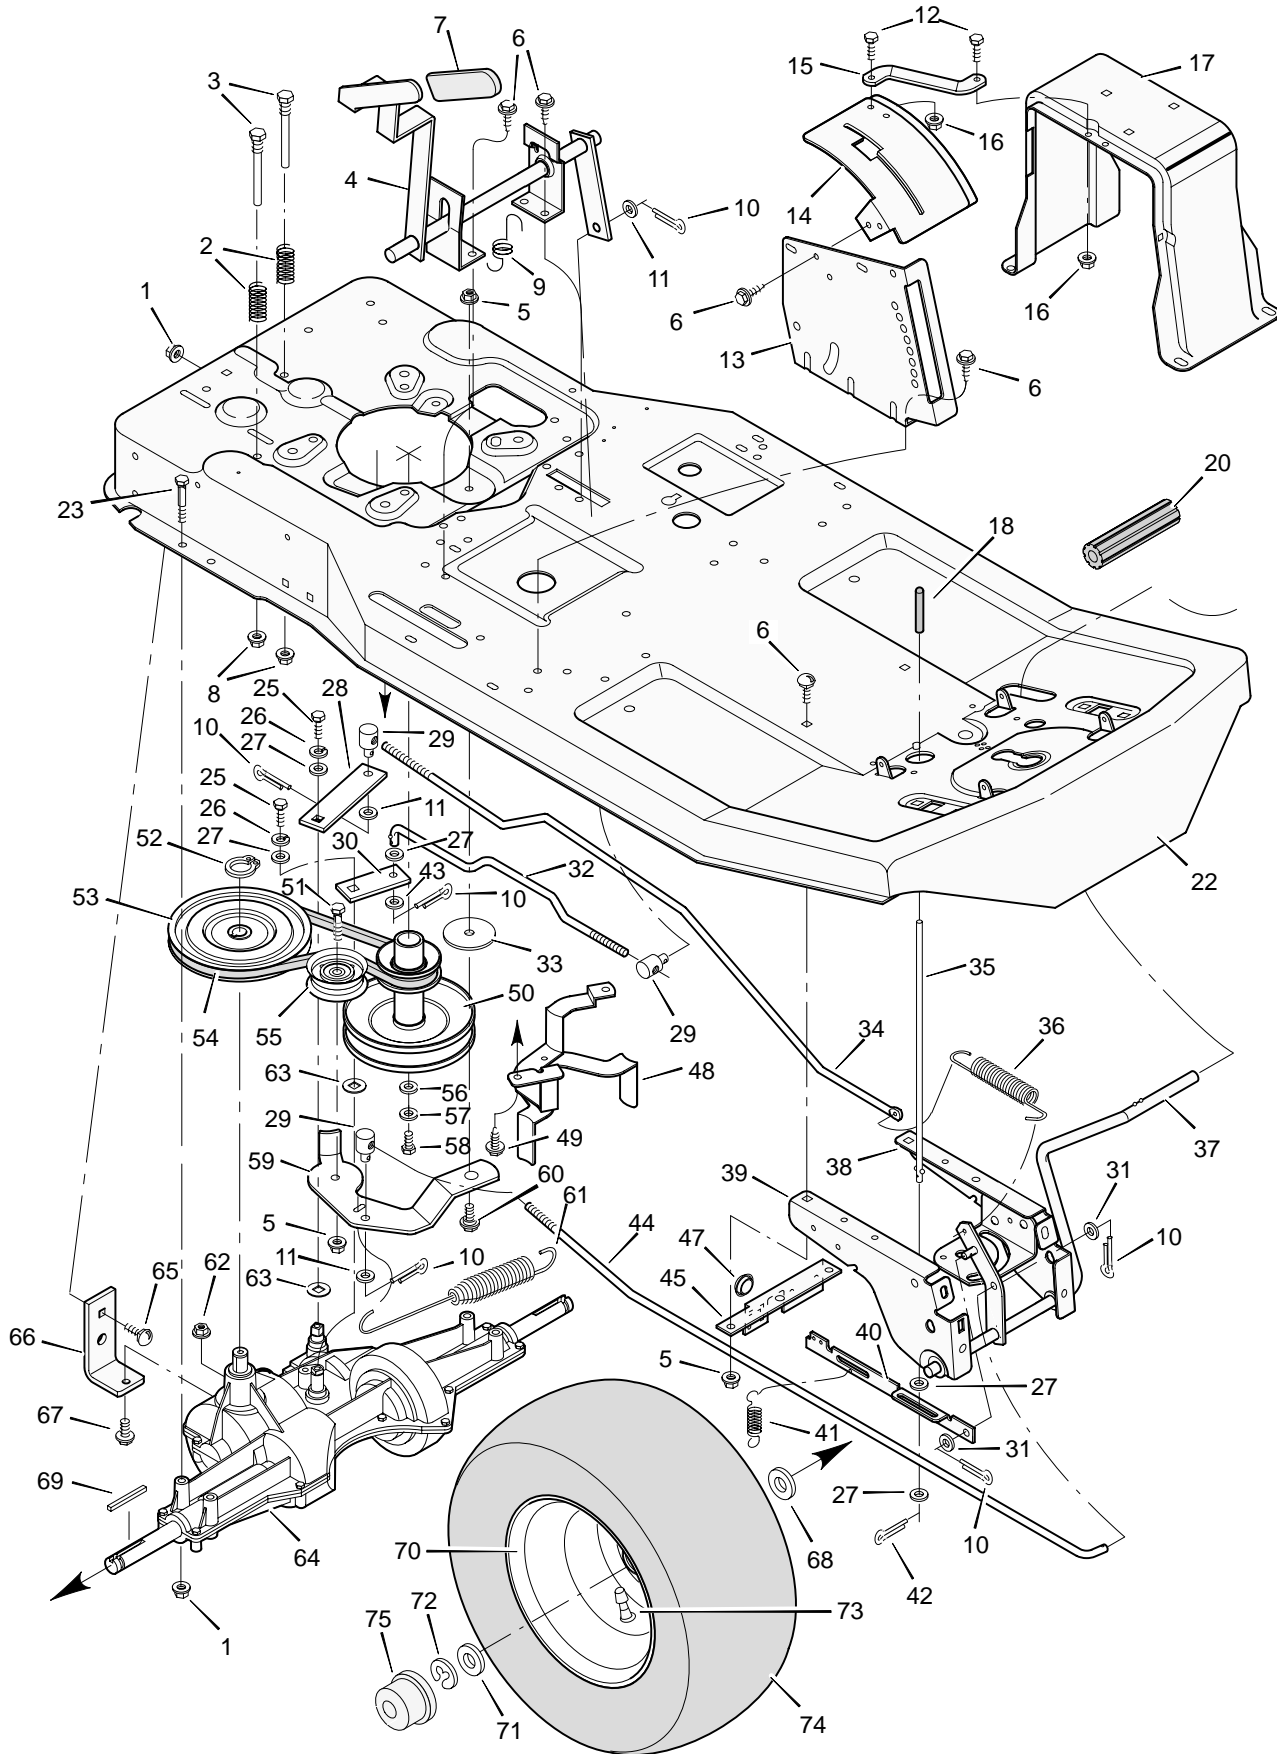

MODEL 30560x66B

REPAIR PARTS MOTION DRIVE

MODEL 30560x66B

REPAIR PARTS MOTION DRIVE

Key No.	Description	Part No.	Key No.	Description	Part No.
1	Locknut, Flange	15x88	40	Link, Parking Brake	56565Z
2	Spring, Compression	164x1	41	Spring, Extension	165x107
3	Guide, Belt	55826	42	Pin, Cotter	30x50
4	Shifter Assembly	56610E701	43	Washer	17x46Z
5	Locknut, Flange	15x84	44	Rod, Clutch	56531Z
6	Screw	26x267	45	Stop, Parking Brake	56227E701
7	Grip, Shift Lever	91573	47	Grommet	56623
8	Hex Nut	15x115	48	Guide, Belt	56215Z
9	Spring, Extension	165x100	49	Screw	26x49
10	Pin, Cotter	30x20	50	Pulley Assembly, Stack	92504Z
11	Washer	17x53Z	51	Bolt, Hex	1x111
12	Bolt, Hex	1x38	52	Ring, Retainer	11x7
13	Plate, Index	56595E701	53	Pulley, Drive	56562
14	Gate, Shift	56606E701	54	Belt, Motion Drive	37x65
15	Brace, Shift Gate	56529E701	55	Pulley, Idler	56526
16	Locknut, Flange	15x89	56	Washer	17x170
17	Support, Seat	56517E701	57	Lockwasher	19x35
18	Grip, Parking Brake	55873	58	Bolt, Hex	1x140
20	Pedal, Rubber	55825	59	Bracket, Idler	56520E701
22	Frame Assembly	56611E701	60	Bolt, Shoulder	9x42
23	Bolt, Hex	1x124	61	Spring, Extension	165x81
25	Bolt, Hex	1x145	62	Locknut, Hex	15x43
26	Lockwasher	18x32	63	Washer	17x148
27	Washer	17x36Z	64	Transaxle, Dana Model 4450-1	‡
28	Yoke, Brake	56500Z	65	Bolt, Carriage	2x53
29	Nut, Adjusting	21920	66	Bracket, Transaxle	56503E701
30	Yoke, Shift	56505Z	67	Bolt, Hex	1x139
31	Washer	17x47Z	68	Washer	17x160
32	Rod, Shift	56591Z	69	Key, Square	56534
33	Washer, Hardened	17x174HT	70	Wheel & Tire Assembly	92308-601
34	Rod, Brake	56530Z	71	Washer	17x115
35	Rod, Parking Brake	56566Z	72	E-Ring	11x3
36	Spring, Extension	165x85	73	Valve Stem **	24373
37	Lever, Pedal	56511E701	74	Tire Only **	24393
38	Plate, Left Suspension	56224E701	75	Hub Cap, Optional	24582
39	Plate, Right Suspension	56023E701			

‡ Parts are available from a Authorized Engine Service Center. See "Engines, Gasoline" or "Gasoline Engines" in the yellow pages of the telephone directory

** Also included with Key No. 70.