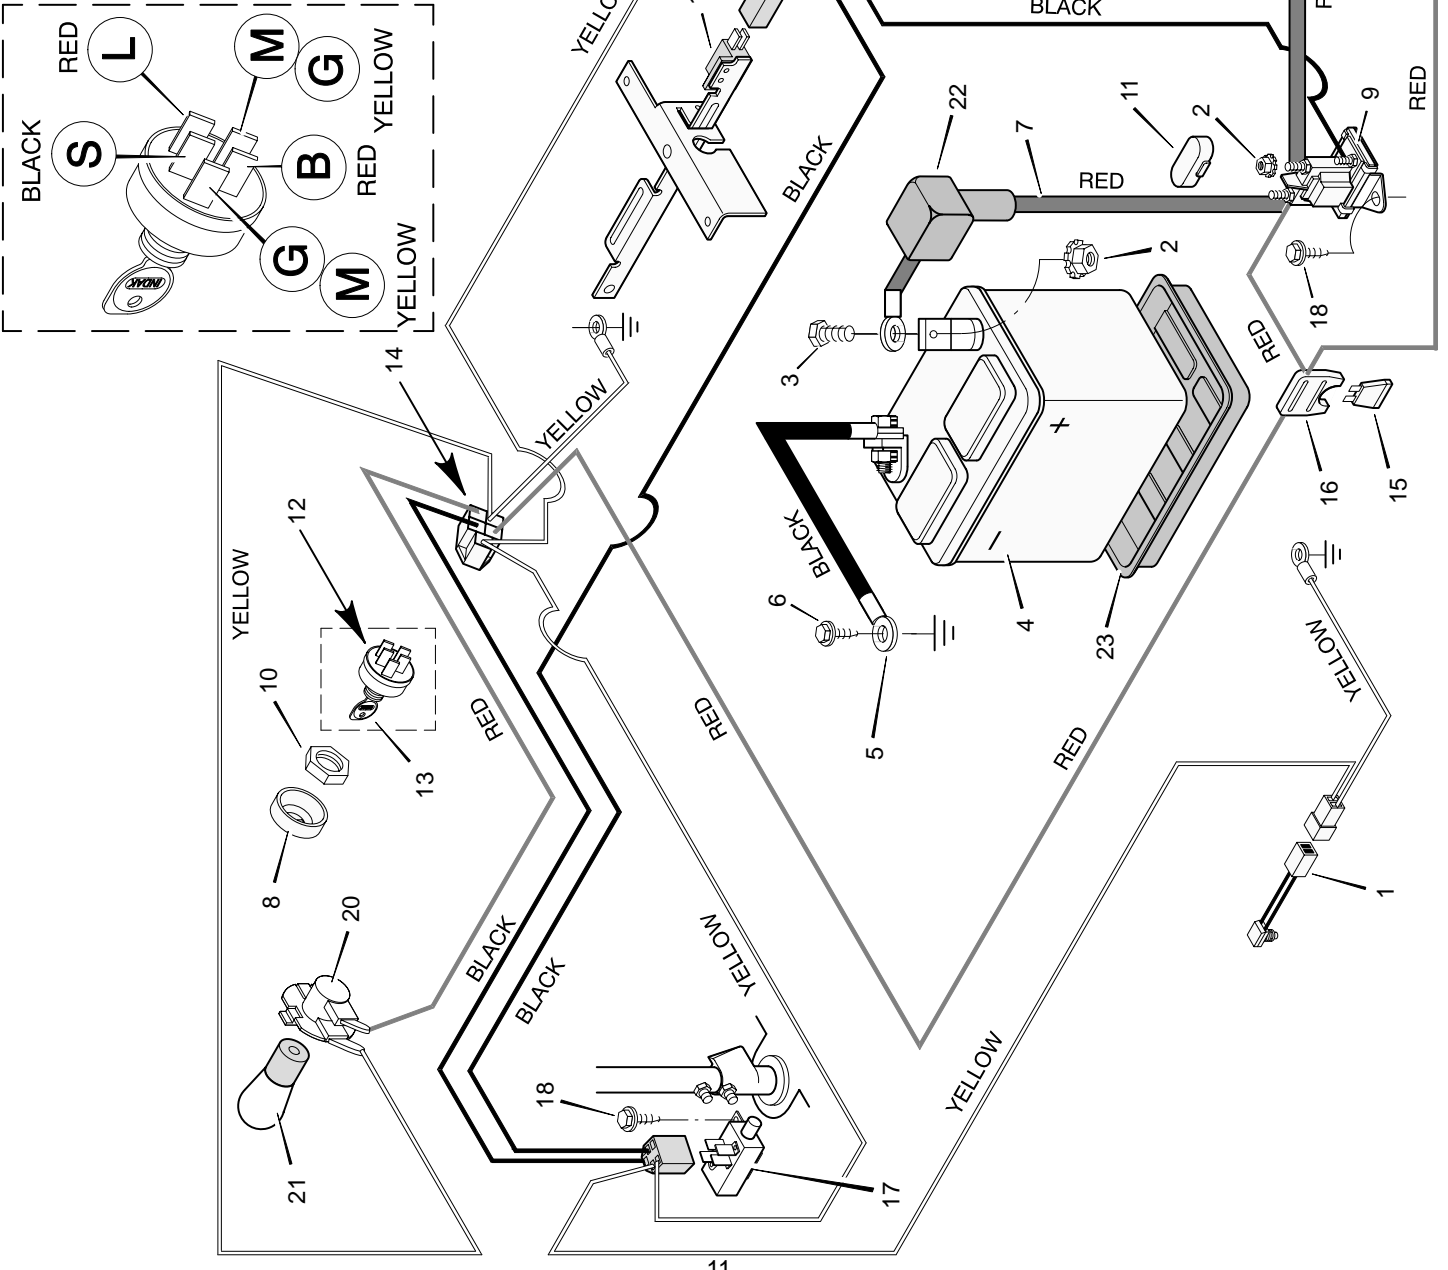

MODEL 30560x66B

REPAIR PARTS MOWER HOUSING

MODEL 30560x66B

REPAIR PARTS MOWER HOUSING

Key No.	Description	Part No.	Key No.	Description	Part No.
1	Belt, Mower Drive	37x57	24	Bracket, Hanger	55974E701
2	Pulley, Splined	91951	25	Spring, Compression	164x1
3	Lockwasher	18x33	26	Nut, Hex	15x43Z
4	Locknut, Hex	15x100	27	Spring, Torsional	166x4
5	Nut, Hex	15x41	28	Push On Cap	28x23
6	Pulley, Idler	91178	29	Rod	21197Z
7	Bracket, Upper Idler	55921E701	30	Hinge, Chute Deflector	56213E701
8	Spacer	55895Z	32	Spring, Extension	165x68
9	Assembly, Blade Idler	55979E701	34	Bracket, Front	55916E701
10	Locknut, Flange	15x88	35	Screw	26x216
11	Pin, Clevis	29x99	36	Bolt, Hex	1x75
12	Clevis	24471Z	37	Deflector, Chute	55971
13	Bolt, Hex	1x45	38	Mandrel	91921
14	Pin, Hair	31x6	39	Adapter, Blade	92466
15	Guide, Belt	55977E701	40	Washer, Belleville	17x166
16	Bracket, Lower Idler	55920E701	41	Washer, Hardened	17x165
17	Bolt, Carriage	2x53Z	42	Nut, Hex	15x100
18	Nut, Flange	15x79	43	Pin, Pull	90828Z
19	Guide, Belt	55894E701	44	Washer	17x67Z
20	Spacer	91925	45	Pin, Hair	31x4
21	Bolt, Hex	1x127	46	Blade, Standard	55793E701
22	Housing, Mandrel	55962	1-47	Mower Housing, Complete	403330
23	Guide, Belt	55956Z			

MODEL 30560x66B

REPAIR PARTS ELECTRICAL SYSTEM

POS.	FUNCTION	CIRCUIT (MAKE)
1	OFF	M+G
2	RUN LIGHTS	B+L
3	RUN	NONE
4	START	B+S

Key No.	Description	Part No.
1	Switch, Seat Sensor	91031
2	Locknut	15x66
3	Bolt	1x38
4	Battery	91414
—	Acid, Battery (Electrolyte)	93292
5	Cable, Battery Ground	24x3
6	Screw	26x49
7	Cable, Red Battery	24x24
8	Cap, Ignition	91488
9	Solenoid	24285
10	Nut, Hex	91489
11	Cover, Solenoid	56049
12	Switch, Ignition	91846
13	Key, Ignition	20729
14	Harness, Chassis Wire	250x64
15	Fuse	54212
16	Holder, Fuse	407078
17	Switch, Limit	91032
18	Screw	26x233
19	Switch, Limit	24273
20	Socket, Light	92372
21	Bulb, Light	90084
22	Cover, Terminal	54148
23	Tray, Battery	91896