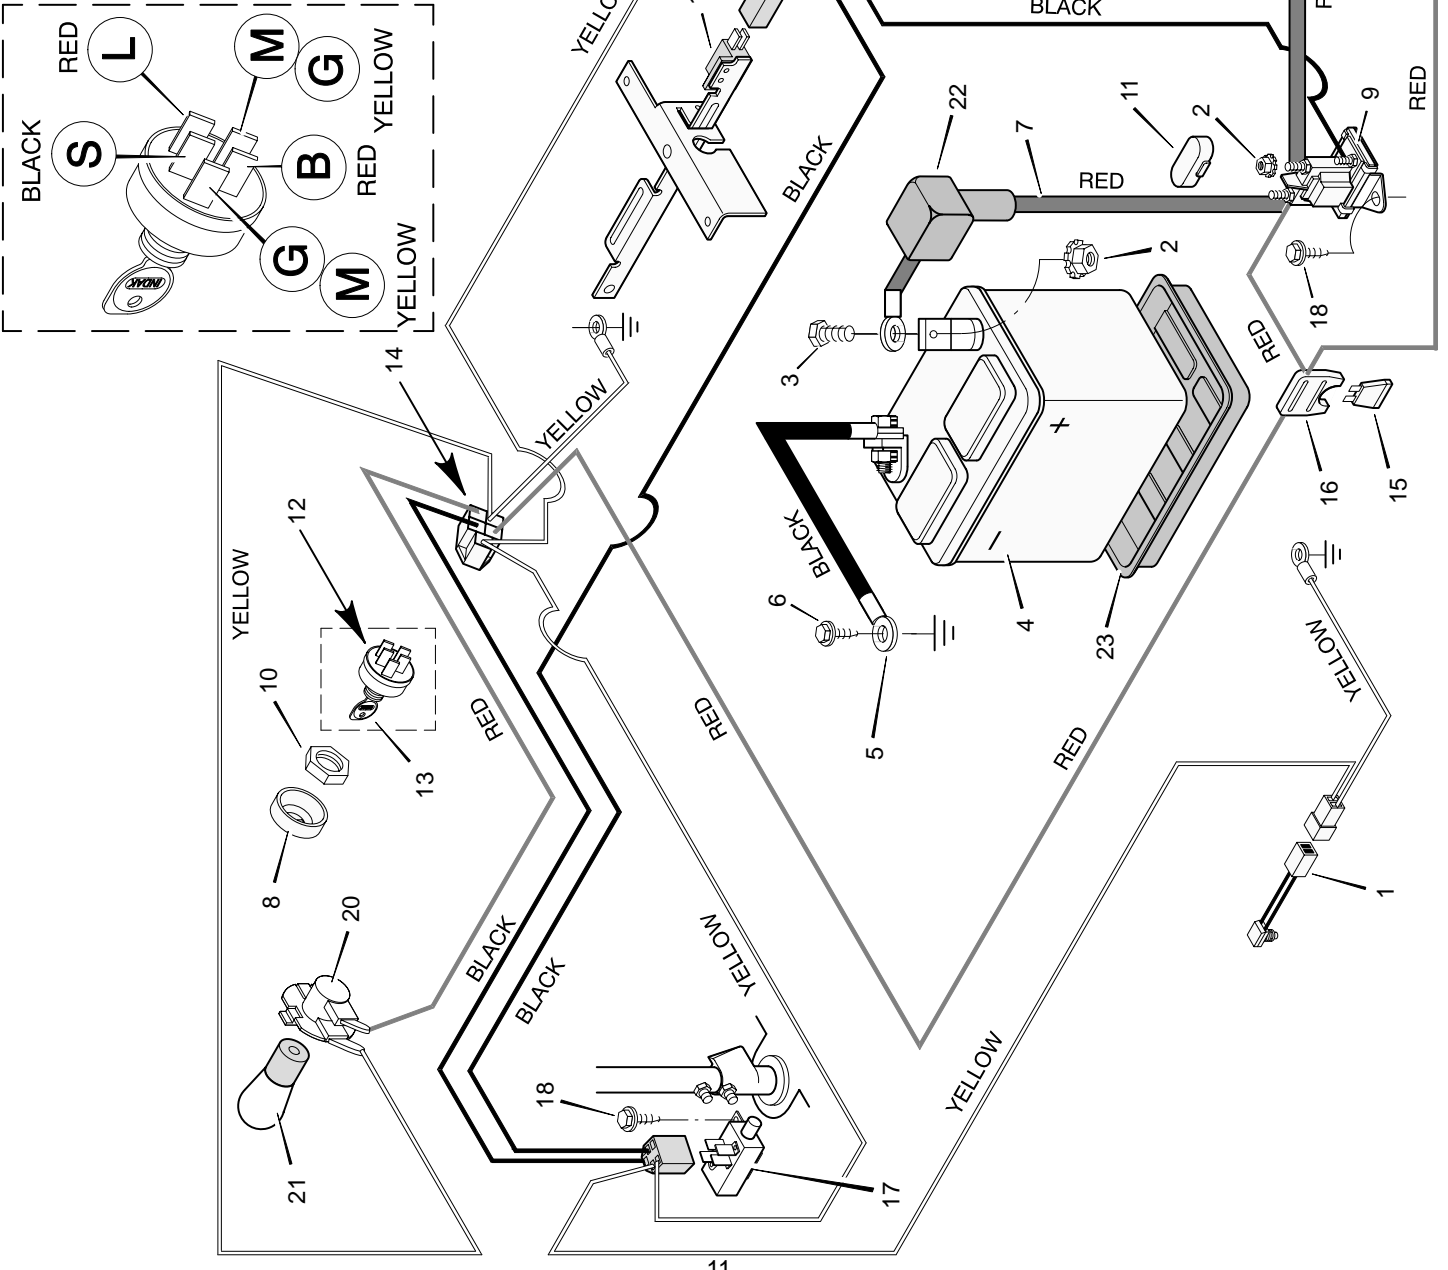

MODEL 30560x59A

REPAIR PARTS ELECTRICAL SYSTEM

POS.	FUNCTION	CIRCUIT (MAKE)
1	OFF	M+G
2	RUN LIGHTS	B+L
3	RUN	NONE
4	START	B+S