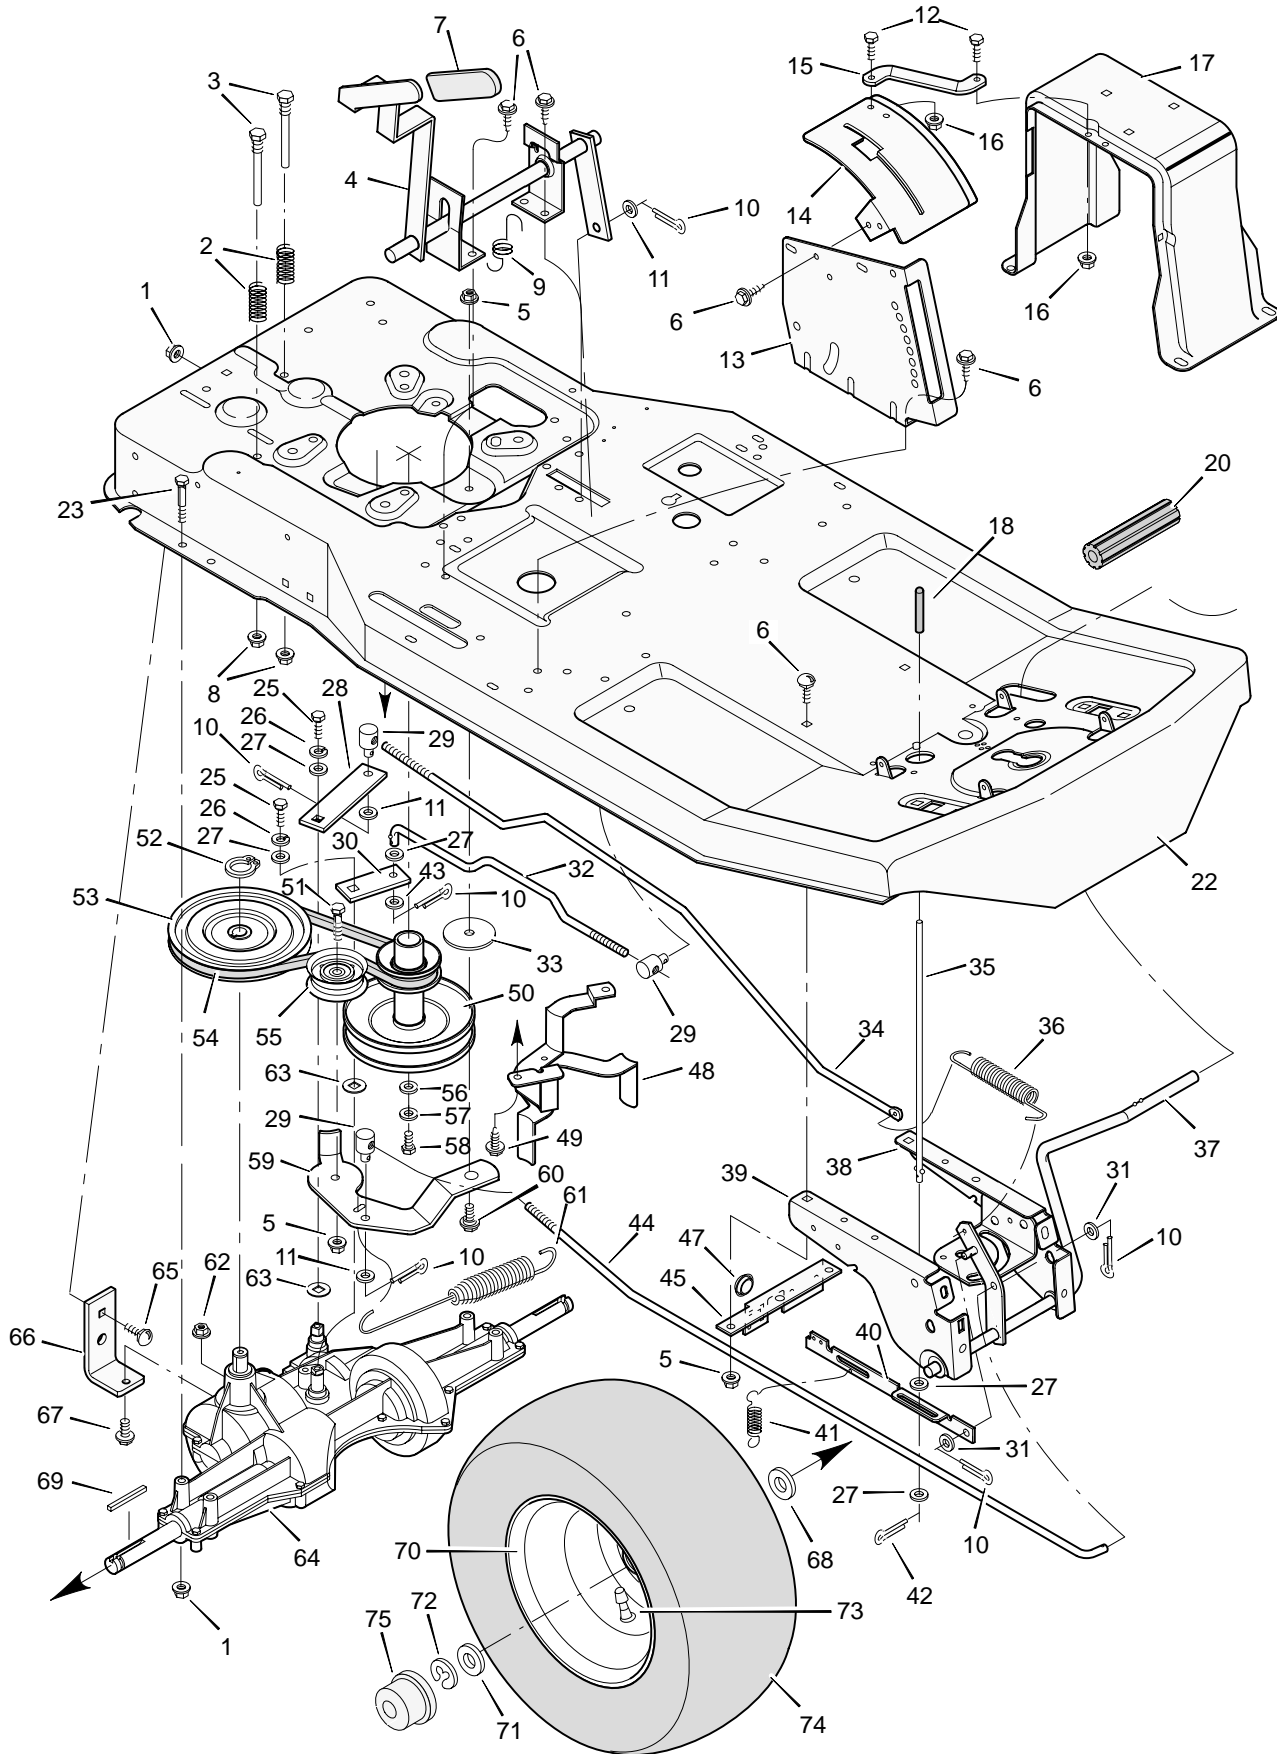

MODEL 30560x59A

REPAIR PARTS MOTION DRIVE

MODEL 30560x59A

REPAIR PARTS MOTION DRIVE

Key No.	Description	Part No.	Key No.	Description	Part No.
1	Locknut, Flange	15x88	40	Link, Parking Brake	56565Z
2	Spring, Compression	164x1	41	Spring, Extension	165x107
3	Guide, Belt	55826	42	Pin, Cotter	30x50
4	Shifter Assembly	56610E701	43	Washer	17x46Z
5	Locknut, Flange	15x84	44	Rod, Clutch	56531Z
6	Screw	26x267	45	Stop, Parking Brake	56227E701
7	Grip, Shift Lever	91573	47	Grommet	56623
8	Hex Nut	15x195	48	Guide, Belt	56215Z
9	Spring, Extension	165x100	49	Screw	26x49
10	Pin, Cotter	30x20	50	Pulley Assembly, Stack	92504Z
11	Washer	17x53Z	51	Bolt, Hex	1x111
12	Bolt, Hex	1x38	52	Ring, Retainer	11x7
13	Plate, Index	56595E701	53	Pulley, Drive	56562
14	Gate, Shift	56606E701	54	Belt, Motion Drive	37x65
15	Brace, Shift Gate	56529E701	55	Pulley, Idler	56526
16	Locknut, Flange	15x89	56	Washer	17x170
17	Support, Seat	56517E701	57	Lockwasher	19x35
18	Grip, Parking Brake	55873	58	Bolt, Hex	1x140
20	Pedal, Rubber	55825	59	Bracket, Idler	56520E701
22	Frame Assembly	56611E701	60	Bolt, Shoulder	9x42
23	Bolt, Hex	1x124	61	Spring, Extension	165x81
25	Bolt, Hex	1x145	62	Locknut, Hex	15x43
26	Lockwasher	18x32	63	Washer	17x148
27	Washer	17x36Z	64	Transaxle, Dana Model 4450-1	‡
28	Yoke, Brake	56500Z	65	Bolt, Carriage	2x53
29	Nut, Adjusting	21920	66	Bracket, Transaxle	56503E701
30	Yoke, Shift	56505Z	67	Bolt, Hex	1x139
31	Washer	17x47Z	68	Washer	17x160
32	Rod, Shift	56591Z	69	Key, Square	56534
33	Washer, Hardened	17x174HT	70	Wheel & Tire Assembly	92308-601
34	Rod, Brake	56530Z	71	Washer	17x195
35	Rod, Parking Brake	56566Z	72	E-Ring	11x3
36	Spring, Extension	165x85	73	Valve Stem **	24373
37	Lever, Pedal	56511E701	74	Tire Only **	24393
38	Plate, Left Suspension	56224E701	75	Hub Cap, Optional	24582
39	Plate, Right Suspension	56023E701			

‡ Parts are available from a Authorized Engine Service Center. See "Engines, Gasoline" or "Gasoline Engines" in the yellow pages of the telephone directory

** Also included with Key No. 70.