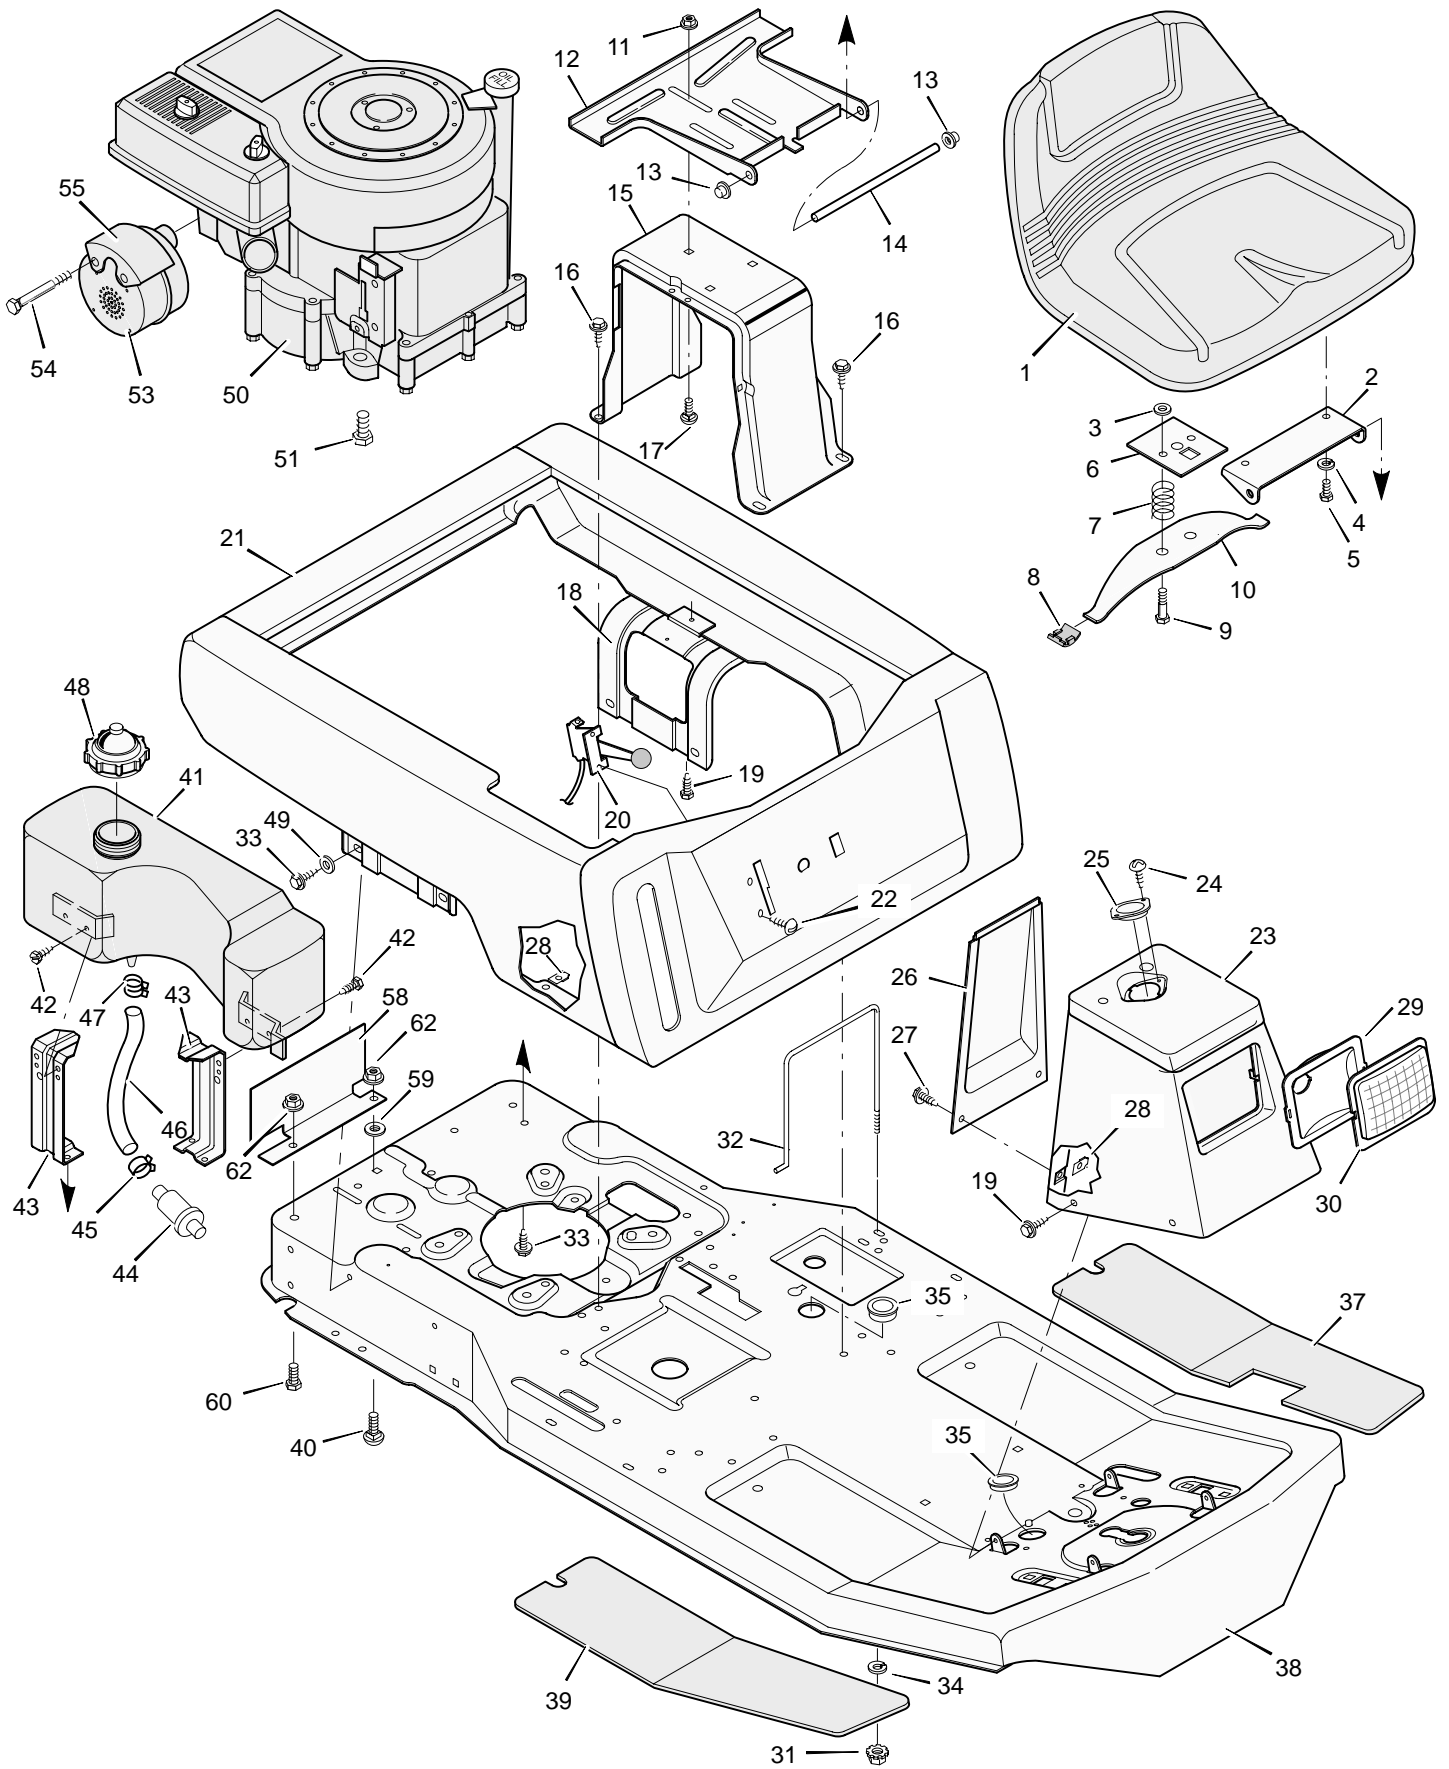

# REPAIR PARTS BODY CHASSIS

# REPAIR PARTS BODY CHASSIS

Key No.	Description	Part No.	Key No.	Description	Part No.
1	Seat	54784	35	Grommet	21268
2	Hinge, Seat	56516E701	37	Mat, Left	56107
3	Retainer	28x64	38	Frame Assembly	56611E717
4	Lockwasher	18x16	39	Mat, Right	56106
5	Bolt, Hex	1x45	40	Bolt, Carriage	2x53
6	Plate, Seat Switch	91963Z	41	Tank, Fuel	55805
7	Spring, Compression	164x26	42	Screw	26x213
8	Glide, Seat Spring	91822	43	Bracket, Fuel Tank	55806E701
9	Bolt, Shoulder	9x38	44	Filter, Fuel	56002
10	Spring, Seat	91964	45	Clamp	91174
11	Locknut, Flange	15x88	46	Line, Fuel	91022
12	Bracket, Seat Pivot	56518E701	47	Clamp	23713
13	Cap, Push On	28x23	48	Cap, Fuel	92317
14	Rod, Seat Hinge	56537Z	49	Washer	19x6
15	Support, Seat	56517E701	50	Engine	‡
16	Screw	26x249	51	Bolt, Engine Mount	25x7
17	Bolt, Carriage	2x53	53	Muffler	90330
18	Support, Body *	55017E701	54	Bolt	1x118
19	Screw	26x214	55	Shield, Heat	90332
20	Throttle Control	56598	56	Deflector, Exhaust	92144
21	Body	54766E245	57	Screw	26x208
22	Screw	26x201	58	Shield, Heat	56636E701
23	Console Assembly	56570E245	59	Washer	19x66
24	Screw	26x201	60	Bolt	1x91
25	Bearing, Steering Post	56022	62	Locknut, Flange	15x76
26	Console, Plate	55023E245	—	Owner's Manual	F-97637
27	Screw	4x24	—	Parts List	F-97638
28	J-Nut	28x18	—	Decal, Right Panel	44x7089
29	Reflector	56241Z	—	Decal, Left Panel	44x7090
30	Lens	90082	—	Decal, Shift	44x4402
31	Locknut	15x66	—	Decal, Front	44x7091
32	Clamp, Battery	54800Z	—	Decal, Clutch/Brake	44x5437
33	Screw	26x49	—	Decal, Warning	44x6816
34	Washer	17x38Z			