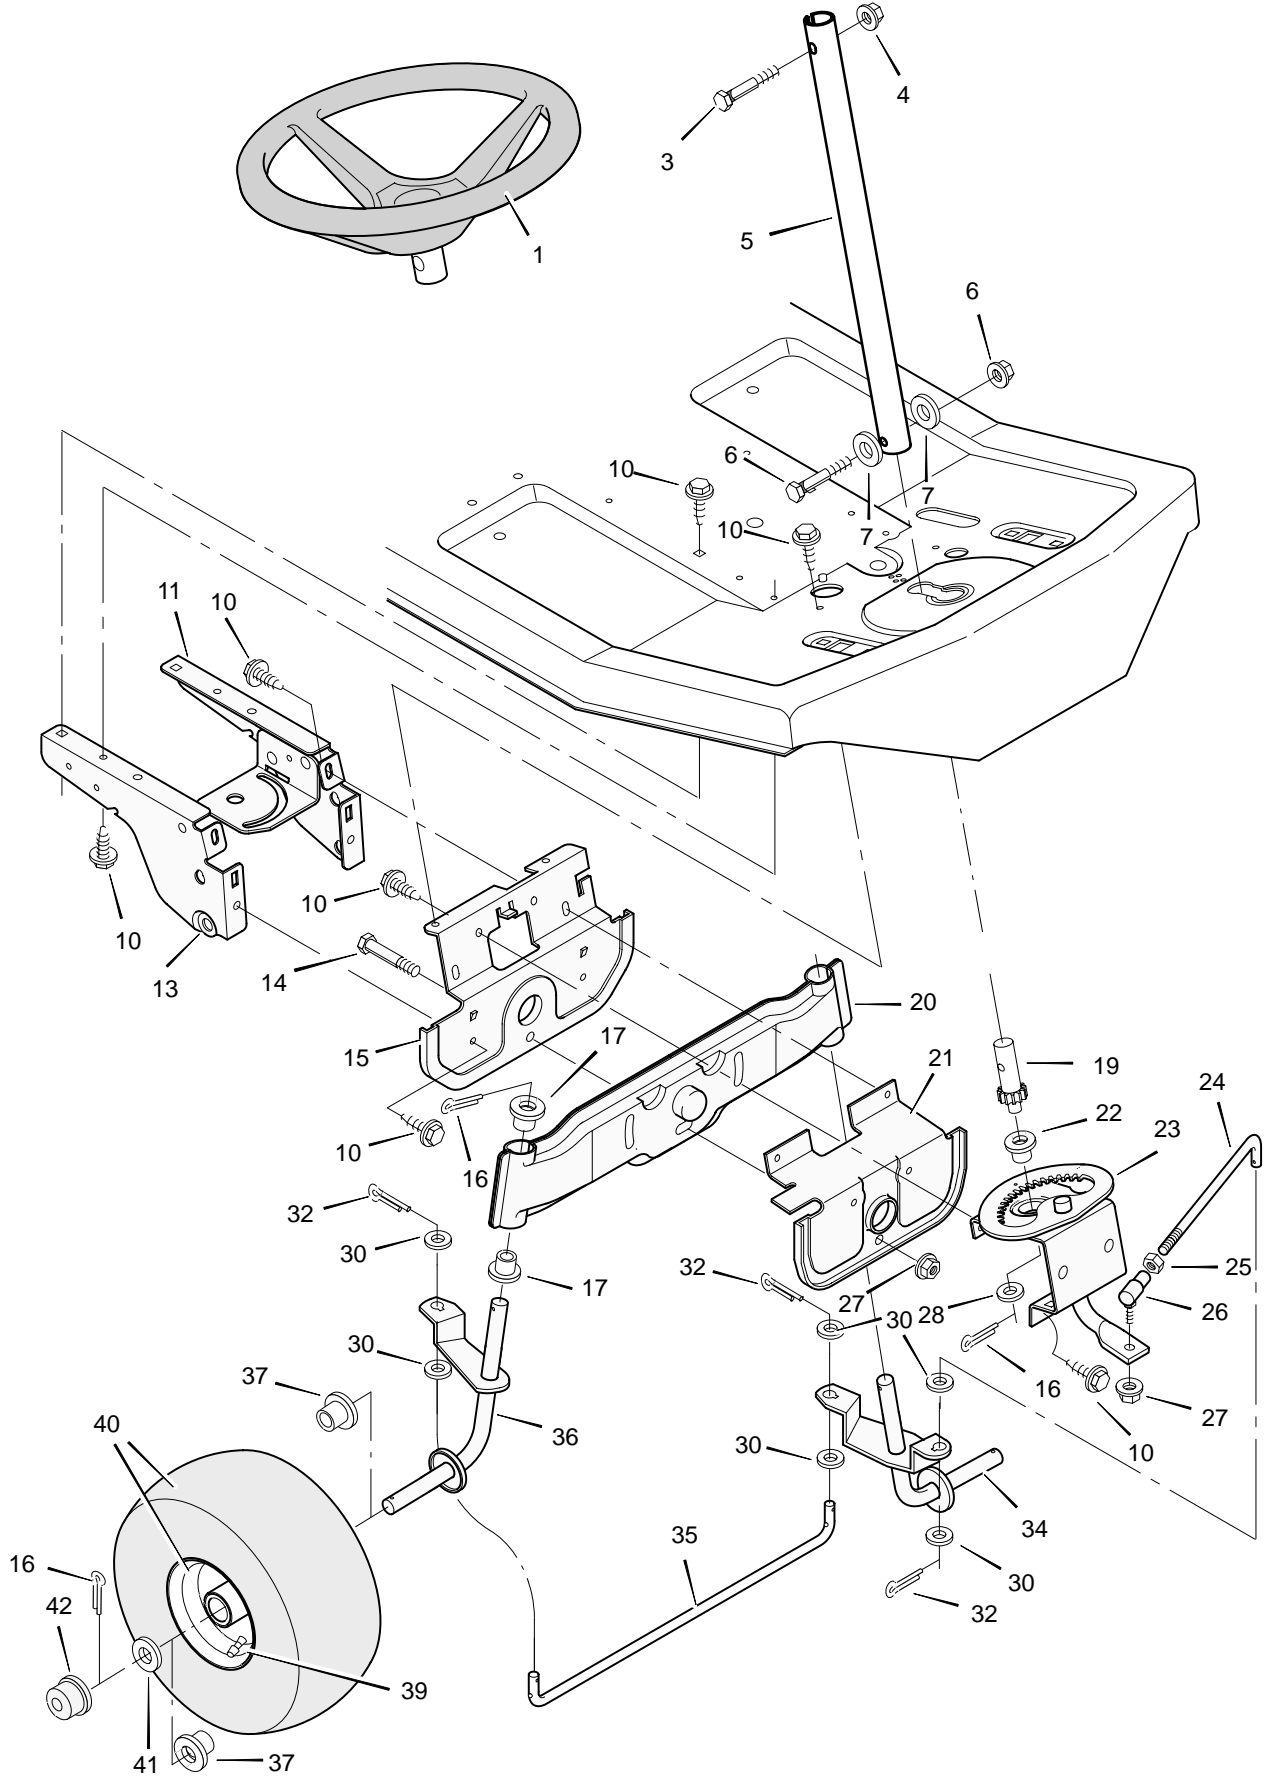

Key No.	Description	Part No.
1	Steering Wheel	94870
3	Bolt, Hex	1x102
4	Locknut, Flange	15x88
5	Post, Steering	91444C
6	Nut, Hex	15x88
7	Washer	17x47Z
10	Screw	26x267
11	Plate, Left Suspension	56224E701
13	Plate, Right Suspension	56023E701
14	Bolt, Hex	1x69
15	Support, Front Axle	56231E701
16	Pin, Cotter	30x49
17	Bearing, Spindle	55003
19	Gear, Pinion	56057
20	Axle Assembly, Front	56223E701
21	Hanger Assembly, Front Axle	56230E701
22	Bearing	55168
23	Sector Assembly	56236E701
24	Rod, Drag Link	56625E701
25	Ball Joint, Steering	21031
26	Nut, Hex	15x61
27	Locknut, Flange	15x87
28	Washer	17x87
30	Washer	17x53
32	Pin, Cotter	30x20
34	Spindle Assembly, Left	55039E701
35	Rod, Tie	55026E701
36	Spindle Assembly, Right	55038E701
37	Bearing, Wheel *	56105
38	Tire	55700
39	Valve Stem *	24373
40	Wheel & Tire Assembly	92303-601
41	Washer	17x197
42	Cap, Hub (Optional)	24582

* Also included with Key No. 40.