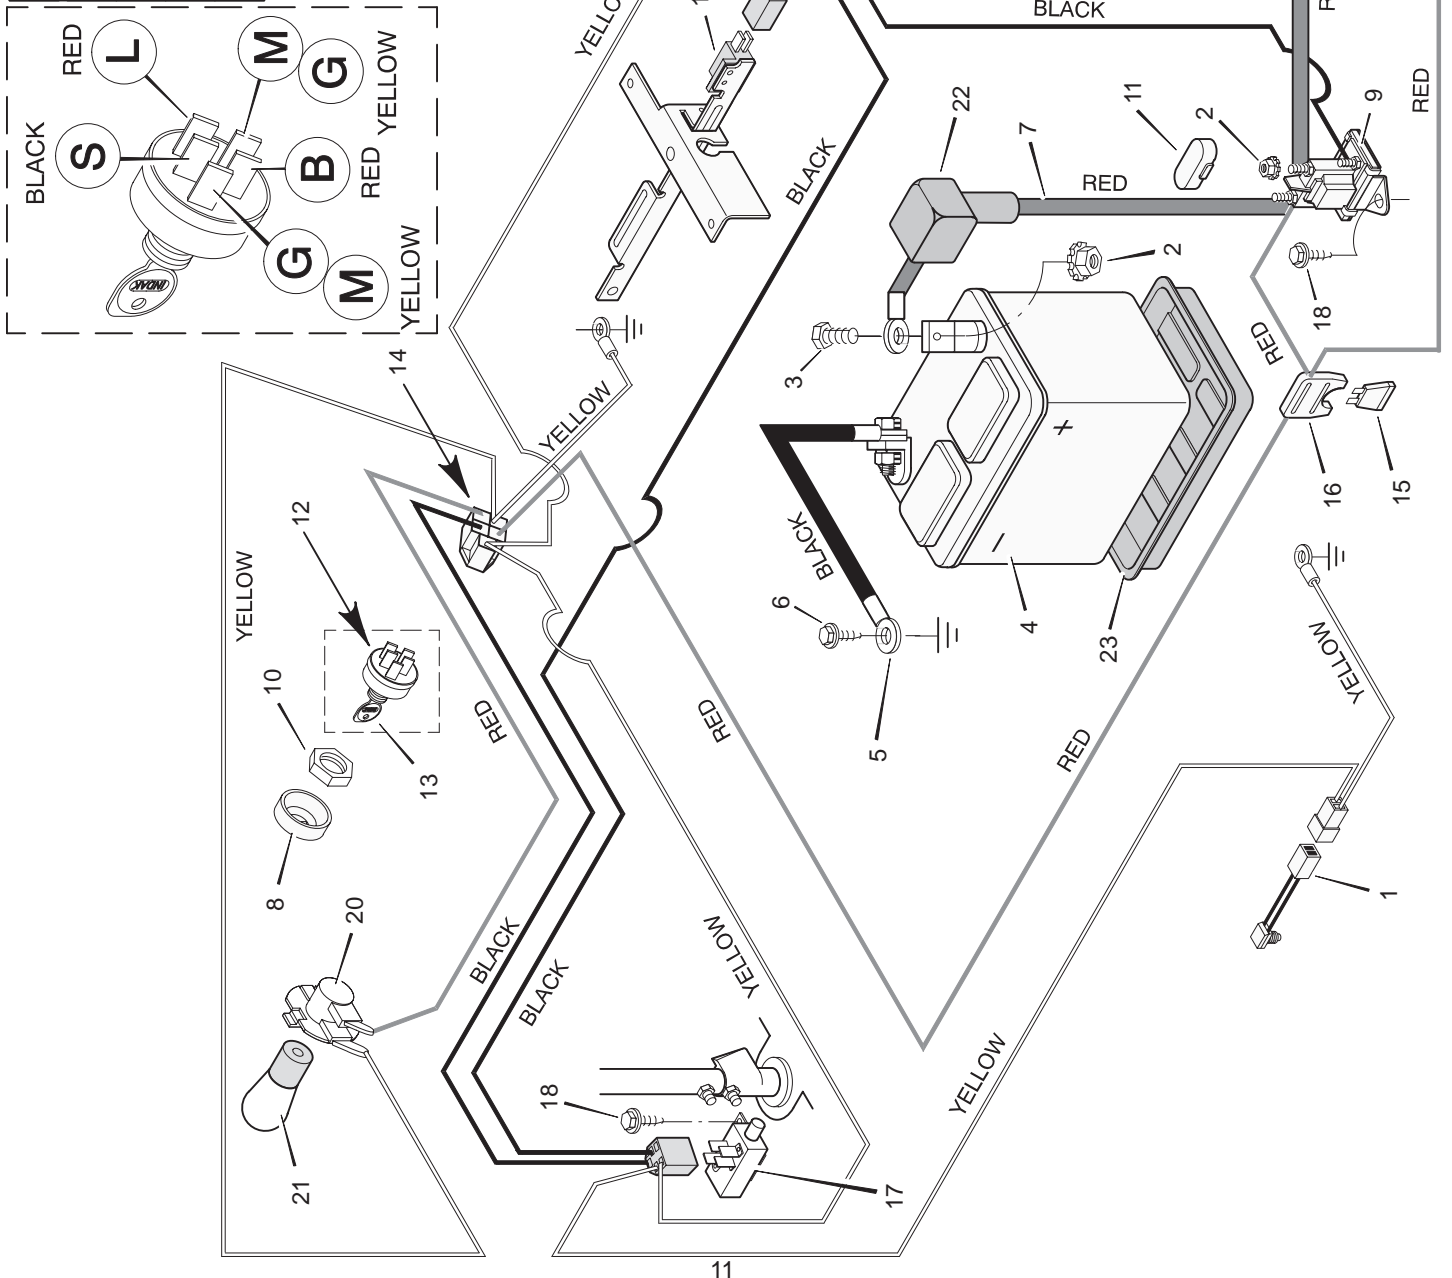

MODEL 30560x51C

REPAIR PARTS ELECTRICAL SYSTEM

POS.	FUNCTION	CIRCUIT (MAKE)
1	OFF	M+G
2	RUN LIGHTS	B+L
3	RUN	NONE
4	START	B+S