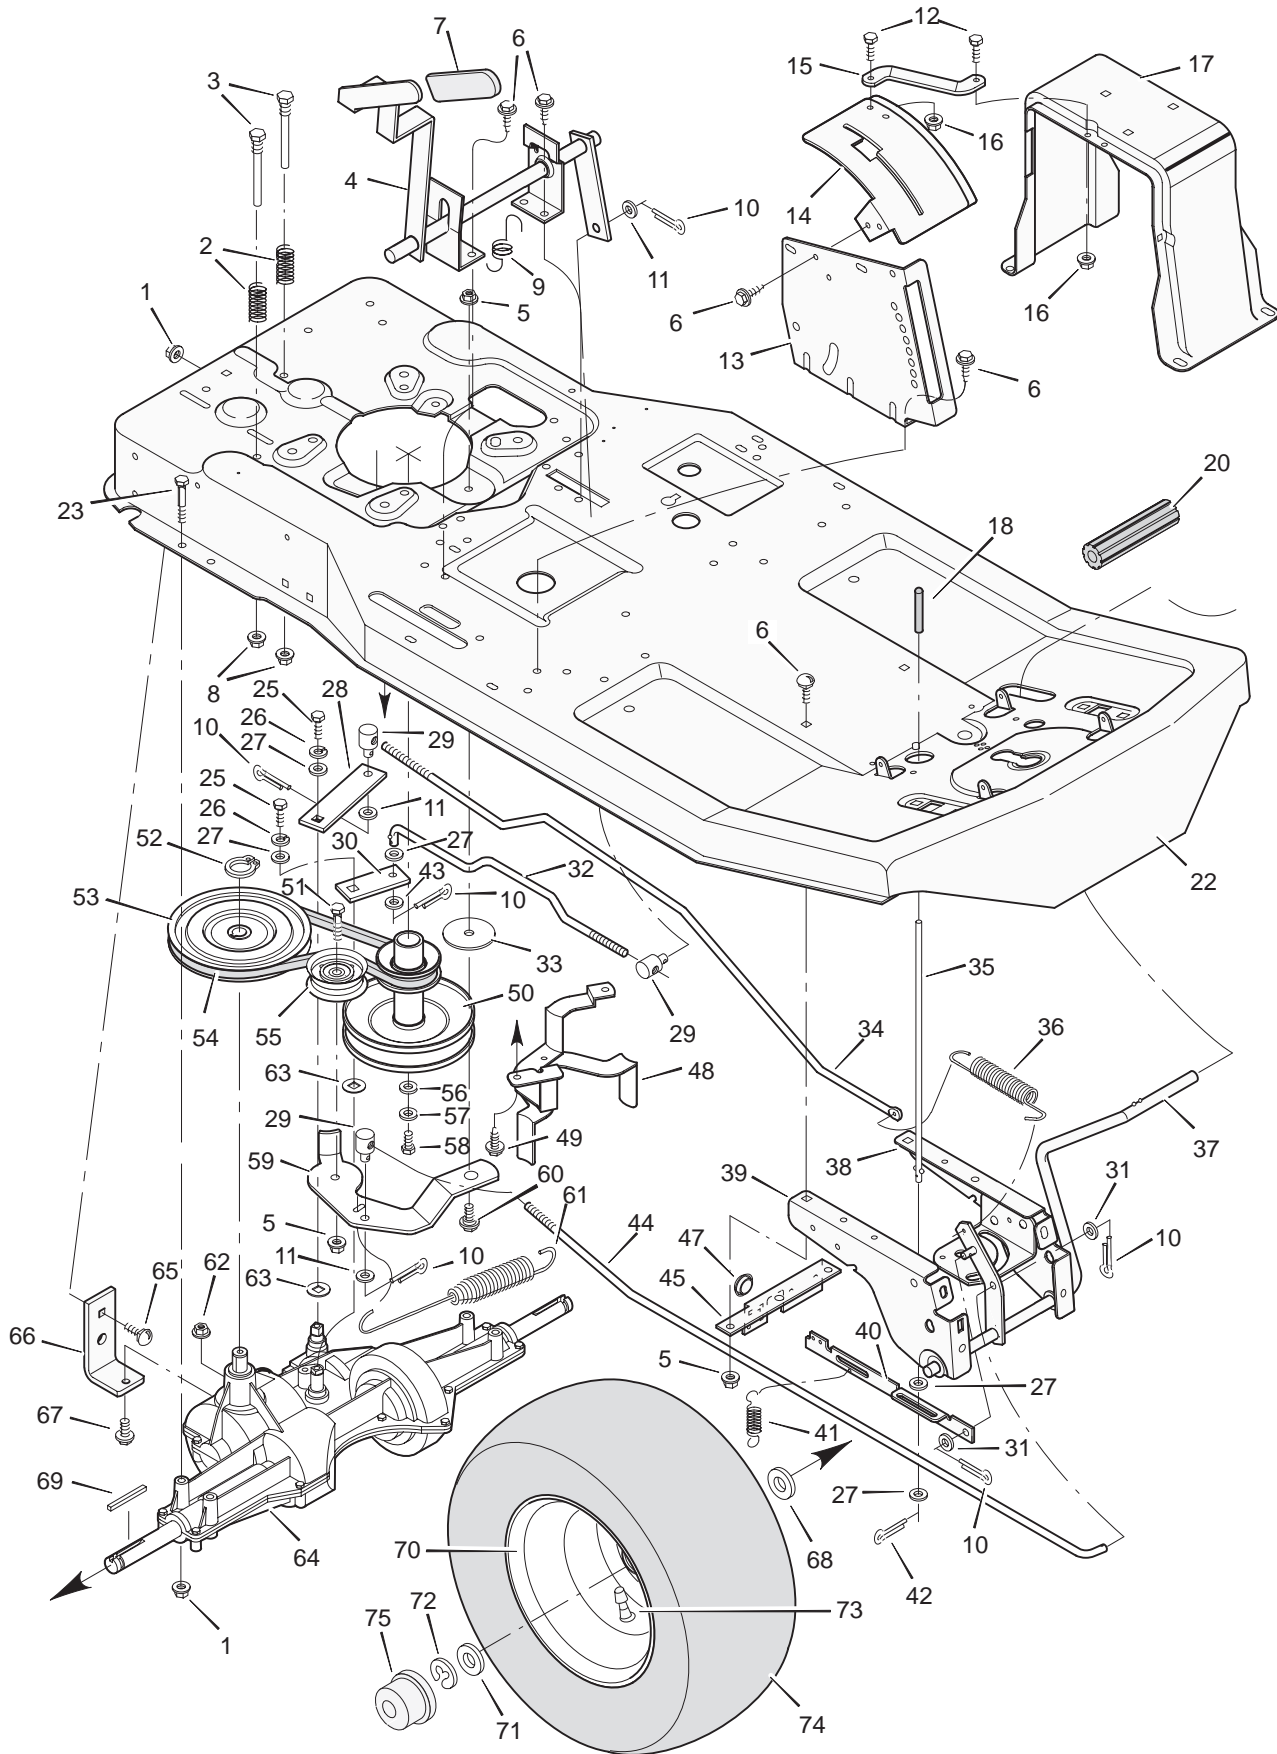

MODEL 30560x51C

REPAIR PARTS MOTION DRIVE

MODEL 30560x51C

REPAIR PARTS MOTION DRIVE

Key No.	Description	Part No.	Key No.	Description	Part No.
1	Locknut, Flange	15x88	40	Link, Parking Brake	56565 Z
2	Spring, Compression	164x1	41	Spring, Extension	165x107
3	Guide, Belt	55826	42	Pin, Cotter	30x50
4	Shifter Assembly	56610E701	43	Washer	17x46 Z
5	Locknut, Flange	15x84	44	Rod, Clutch	56531 Z
6	Screw	26x267	45	Stop, Parking Brake	56227E700
7	Grip, Shift Lever	91573	47	Grommet	56623
8	Hex Nut	15x115	48	Guide, Belt	56641 Z
9	Spring, Extension	165x100	49	Screw	26x49
10	Pin, Cotter	30x20	50	Pulley Assembly, Stack	92504 Z
11	Washer	17x53 Z	51	Bolt, Hex	1x111
12	Bolt, Hex	1x38	52	Ring, Retainer	11x7
13	Plate, Index	56595E700	53	Pulley, Drive	56562
14	Gate, Shift	56606E700	54	Belt, Motion Drive	37x65
15	Brace, Shift Gate	56529E700	55	Pulley, Idler	56526
16	Locknut, Flange	15x89	56	Washer	17x170
17	Support, Seat	56517E700	57	Lockwasher	19x35
18	Grip, Parking Brake	55873	58	Bolt, Hex	1x140
20	Pedal	55825	59	Bracket, Idler	56520E700
22	Frame Assembly	56611E700	60	Bolt, Shoulder	9x42
23	Bolt, Hex	1x124	61	Spring, Extension	165x81
25	Bolt, Hex	1x145	62	Locknut, Hex	15x43
26	Lockwasher	18x32	63	Washer	17x148
27	Washer	17x36	64	Transaxle, Dana Model 4450-1	—
28	Yoke, Brake	56500 Z	65	Bolt, Carriage	2x53
29	Nut, Adjusting	21920	66	Bracket, Transaxle	56503 Z
30	Yoke, Shift	56505 Z	67	Bolt, Hex	1x139
31	Washer	17x47 Z	68	Washer	17x160
32	Rod, Shift	56591 Z	69	Key, Square	56534
33	Washer, Hardened	17x174 Z	70	Wheel & Tire Assembly	92308-601
34	Rod, Brake	56530 Z	71	Washer	17x195
35	Rod, Parking Brake	56566 Z	72	E-Ring	11x3
36	Spring, Extension	165x85	73	Valve Stem **	24373
37	Lever, Pedal	56511E700	74	Tire Only **	24393
38	Plate, Left Suspension	56224E700	75	Hub Cap, Optional	94618
39	Plate, Right Suspension	56023E700			

** Also included with Key No. 70.