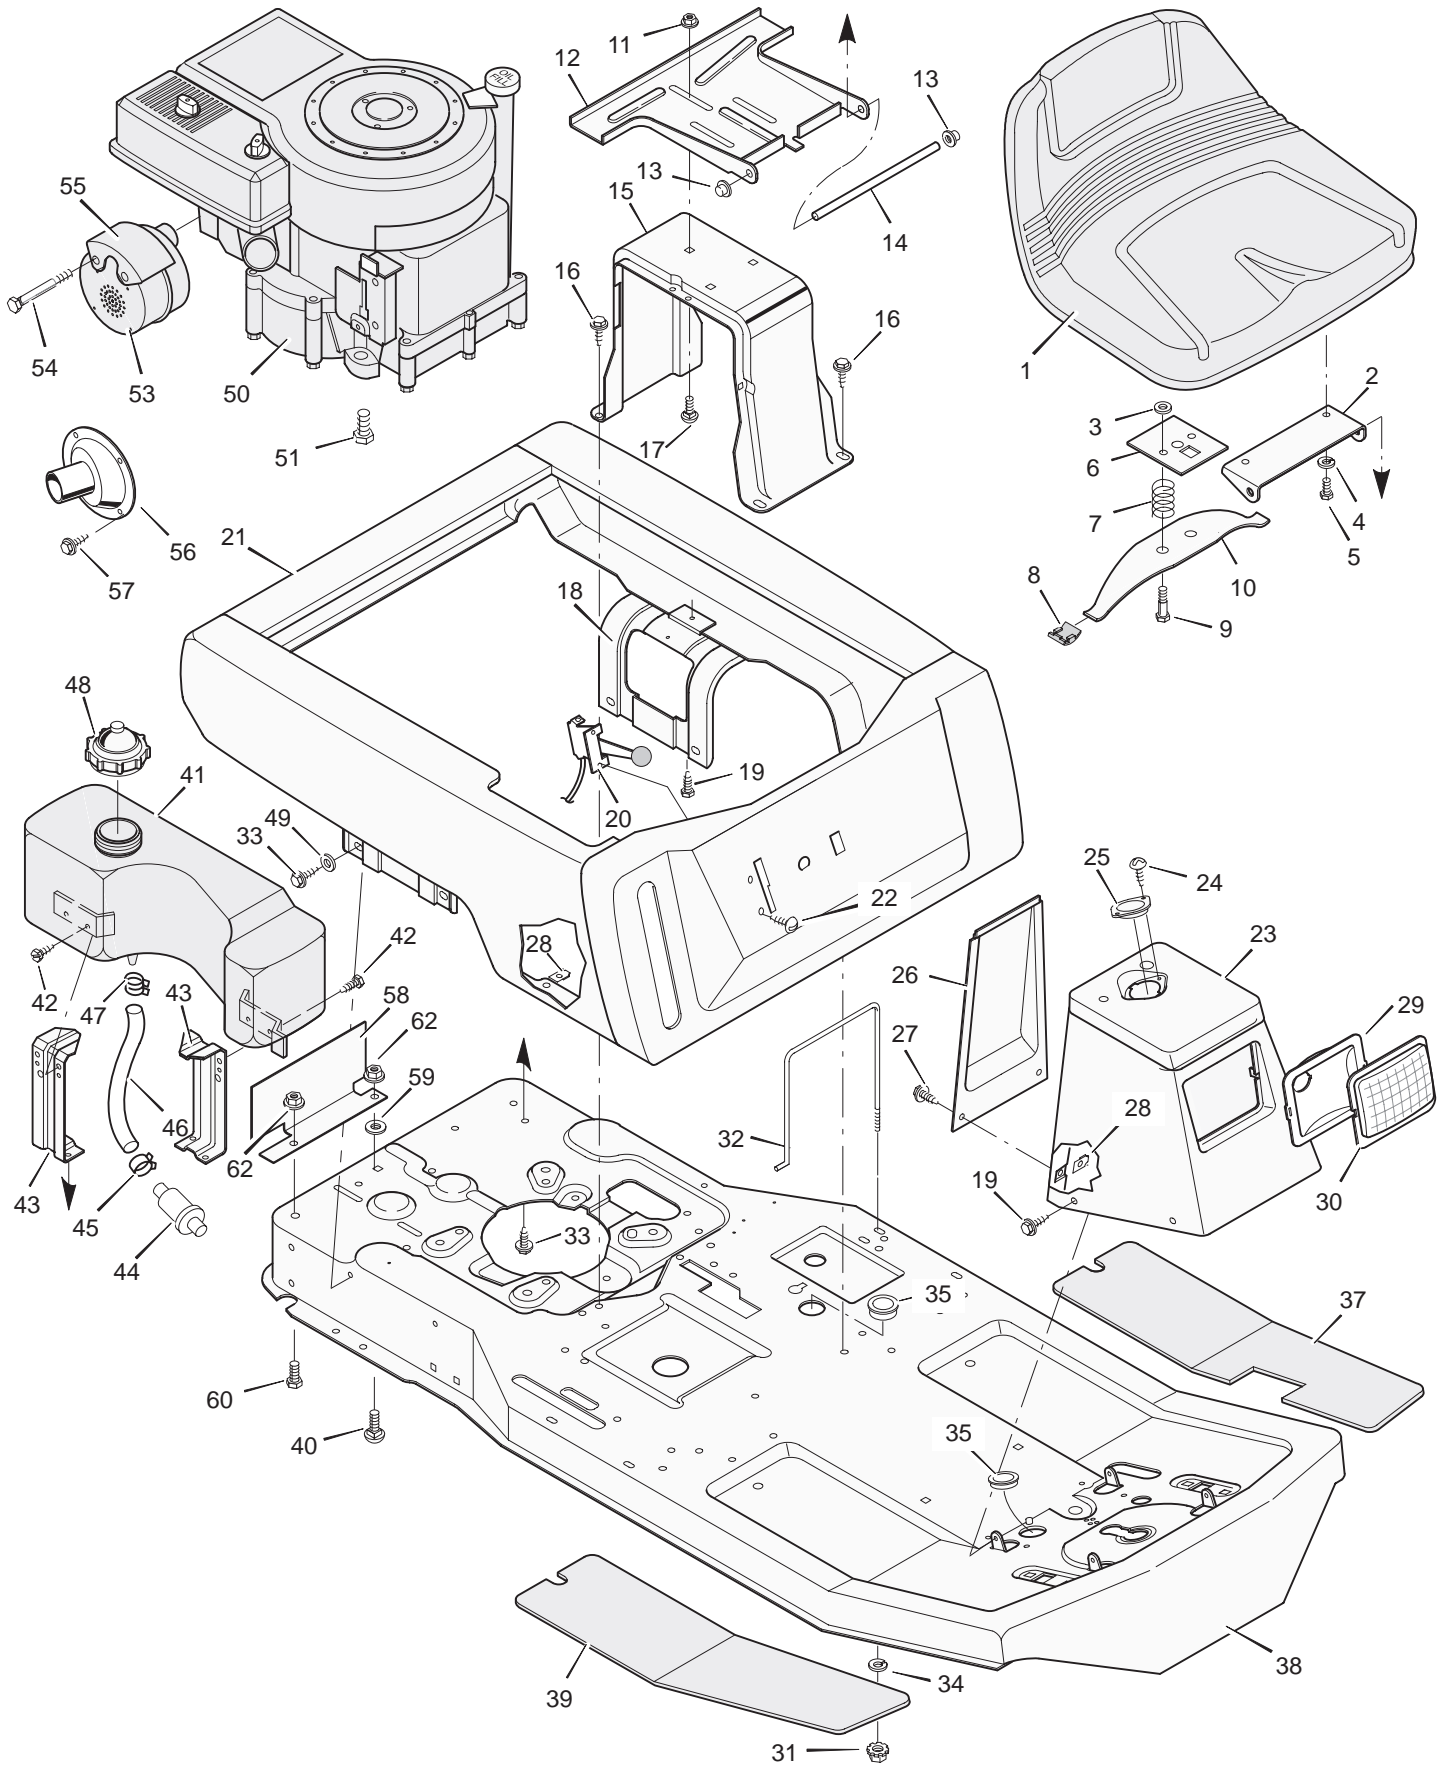

# REPAIR PARTS BODY CHASSIS

# REPAIR PARTS BODY CHASSIS

Key No.	Description	Part No.	Key No.	Description	Part No.
1	Seat	92387	33	Screw	26x49
2	Hinge, Seat	56516E700	34	Washer	17x38
3	Retainer	28x64	35	Grommet	21268
4	Lockwasher	18x16	37	Mat, Left	56107
5	Bolt, Hex	1x45	38	Frame Assembly	56611E700
6	Plate, Seat Switch	91963	39	Mat, Right	56106
7	Spring, Compression	164x26	40	Bolt, Carriage	2x53
8	Glide, Seat Spring	91822	41	Tank, Fuel	55805
9	Bolt, Shoulder	9x38	42	Screw	26x213
10	Spring, Seat	91964	43	Bracket, Fuel Tank	55806E700
11	Locknut, Flange	15x88	44	Filter, Fuel	56002
12	Bracket, Seat Pivot	56518E700	45	Clamp	91174
13	Cap, Push On	28x23	46	Line, Fuel	91022
14	Rod, Seat Hinge	56537 Z	47	Clamp	23713
15	Support, Seat	56517E700	48	Cap, Fuel	92317
16	Screw	26x249	49	Washer	19x6
17	Bolt, Carriage	2x53	50	Engine	—
18	Support, Body *	55017E700	51	Bolt, Engine Mount	25x7
19	Screw	26x214	53	Muffler	90330
20	Throttle Control	56599	54	Bolt	1x118
21	Body	54766E245	55	Shield, Heat	90332
22	Screw	26x201	56	Deflector, Exhaust	92144
23	Console Assembly	56570E245	57	Screw	26x208
24	Screw	26x201	58	Shield, Heat	56636E700
25	Bearing, Steering Post	56022	59	Washer	28x64
26	Console, Plate	55023E700	60	Bolt	1x91
27	Screw	4x24	62	Locknut, Flange	15x76
28	J-Nut	28x18	—	Instruction Book & Parts List	F-99621
29	Reflector	56241 Z	—	Decal, Right Panel	44x7716
30	Lens	90082	—	Decal, Left Panel	44x7717
31	Locknut	15x66	—	Decal, Front Console	44x6656
32	Clamp, Battery	54800 Z	—	Decal, Warning	44x6816