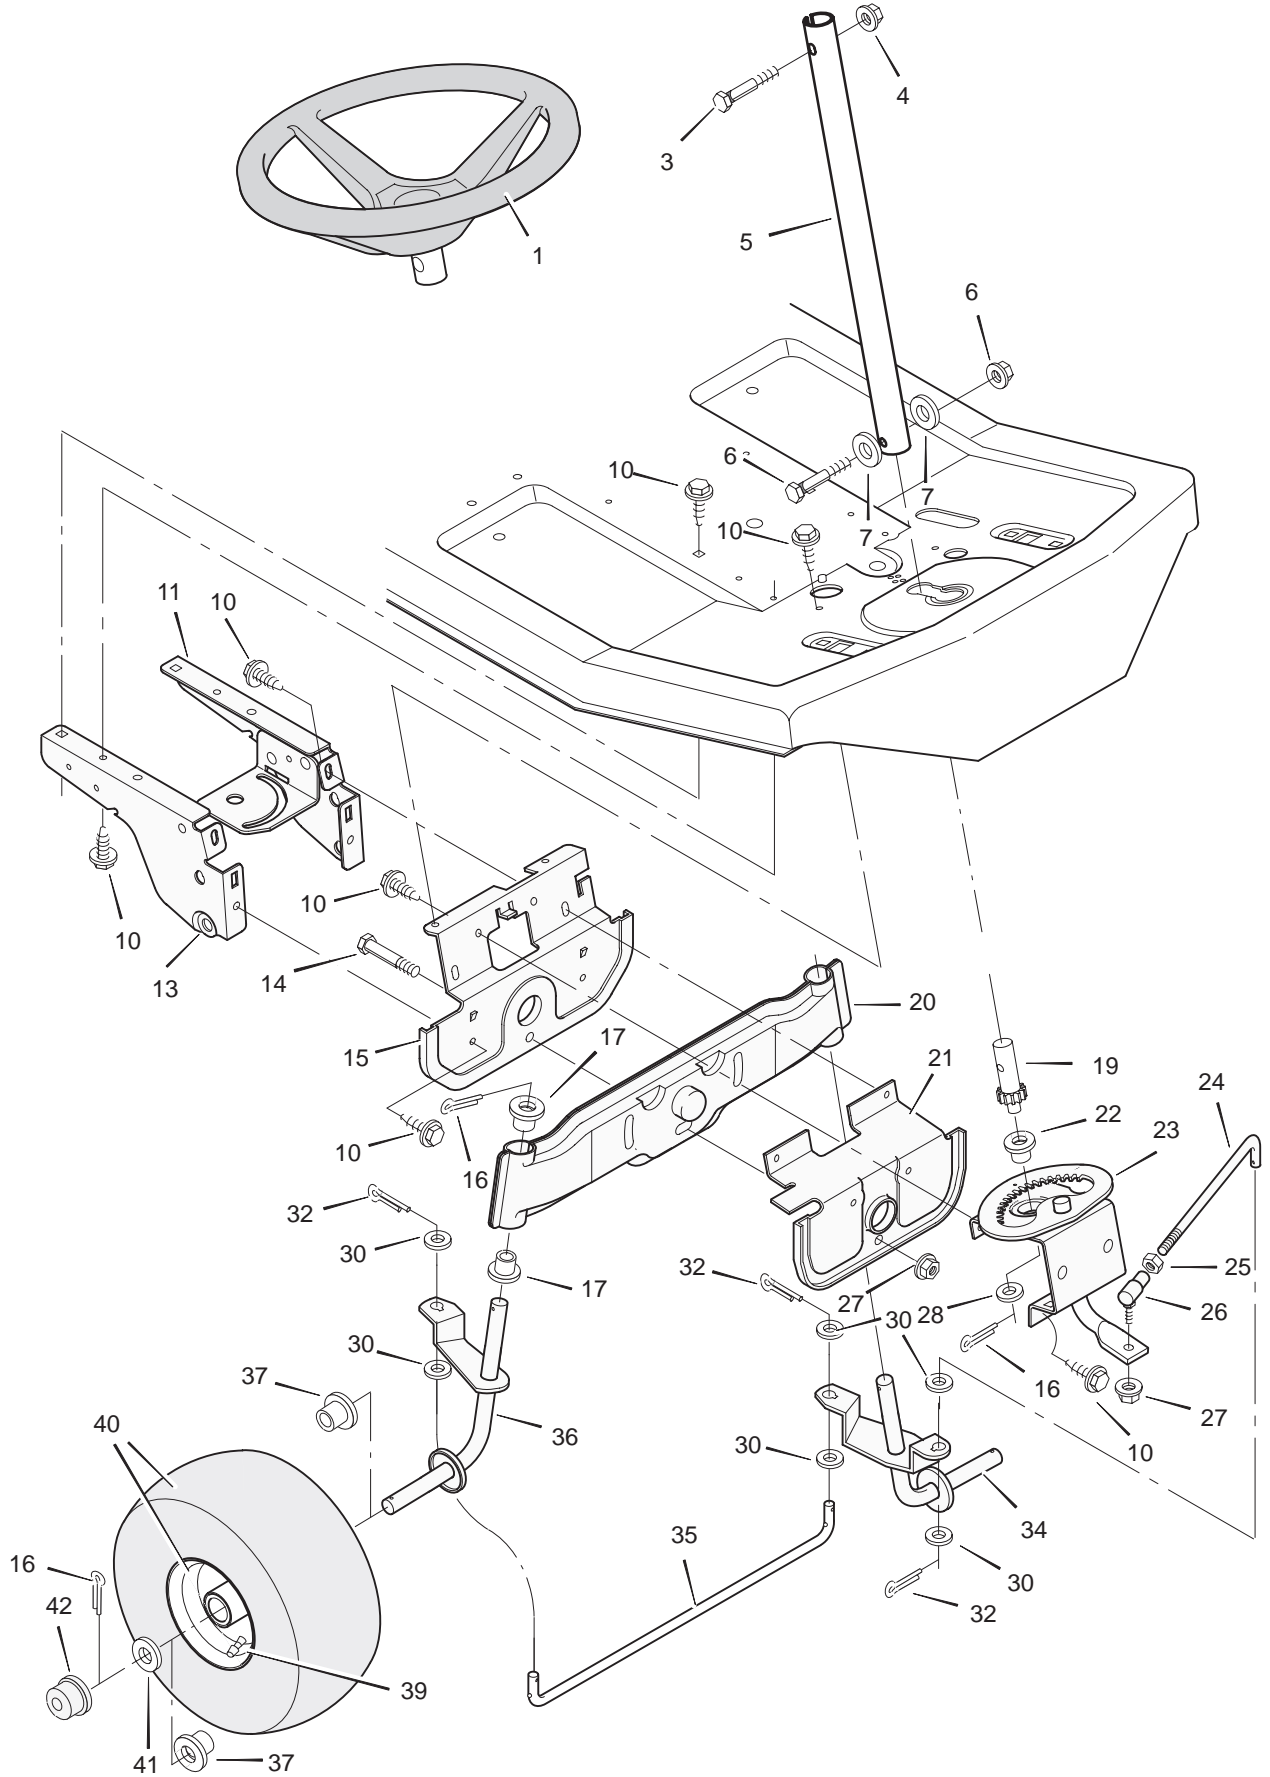

MODEL 30560x51C

REPAIR PARTS STEERING

MODEL 30560x51C

REPAIR PARTS STEERING

Key No.	Description	Part No.
1	Steering Wheel	92078
3	Bolt, Hex	1x102
4	Locknut, Flange	15x88
5	Post, Steering	91444C
6	Nut, Hex	15x88
7	Washer	17x47 Z
10	Screw	26x267
11	Plate, Left Suspension	56224E700
13	Plate, Right Suspension	56023E700
14	Bolt, Hex	1x69
15	Support, Front Axle	56231E700
16	Pin, Cotter	30x49
17	Bearing, Spindle	55003
19	Gear, Pinion	56057
20	Axle Assembly, Front	56223E700
21	Hanger Assembly, Front Axle	56230E700
22	Bearing	55168
23	Sector Assembly	56236E700
24	Rod, Drag Link	56625 Z
25	Nut, Hex	15x61
26	Ball Joint, Steering	21031
27	Locknut, Flange	15x87 Z
28	Washer	17x87 Z
30	Washer	17x53 Z
32	Pin, Cotter	30x20
34	Spindle Assembly, Left	55039E700
35	Rod, Tie	55026 Z
36	Spindle Assembly, Right	55038E700
37	Bearing, Wheel *	56105
38	Tire	55700
39	Valve Stem *	24373
40	Wheel & Tire Assembly	92303-601
41	Washer	17x197
42	Cap, Hub (Optional)	94618

* Also included with Key No. 40.