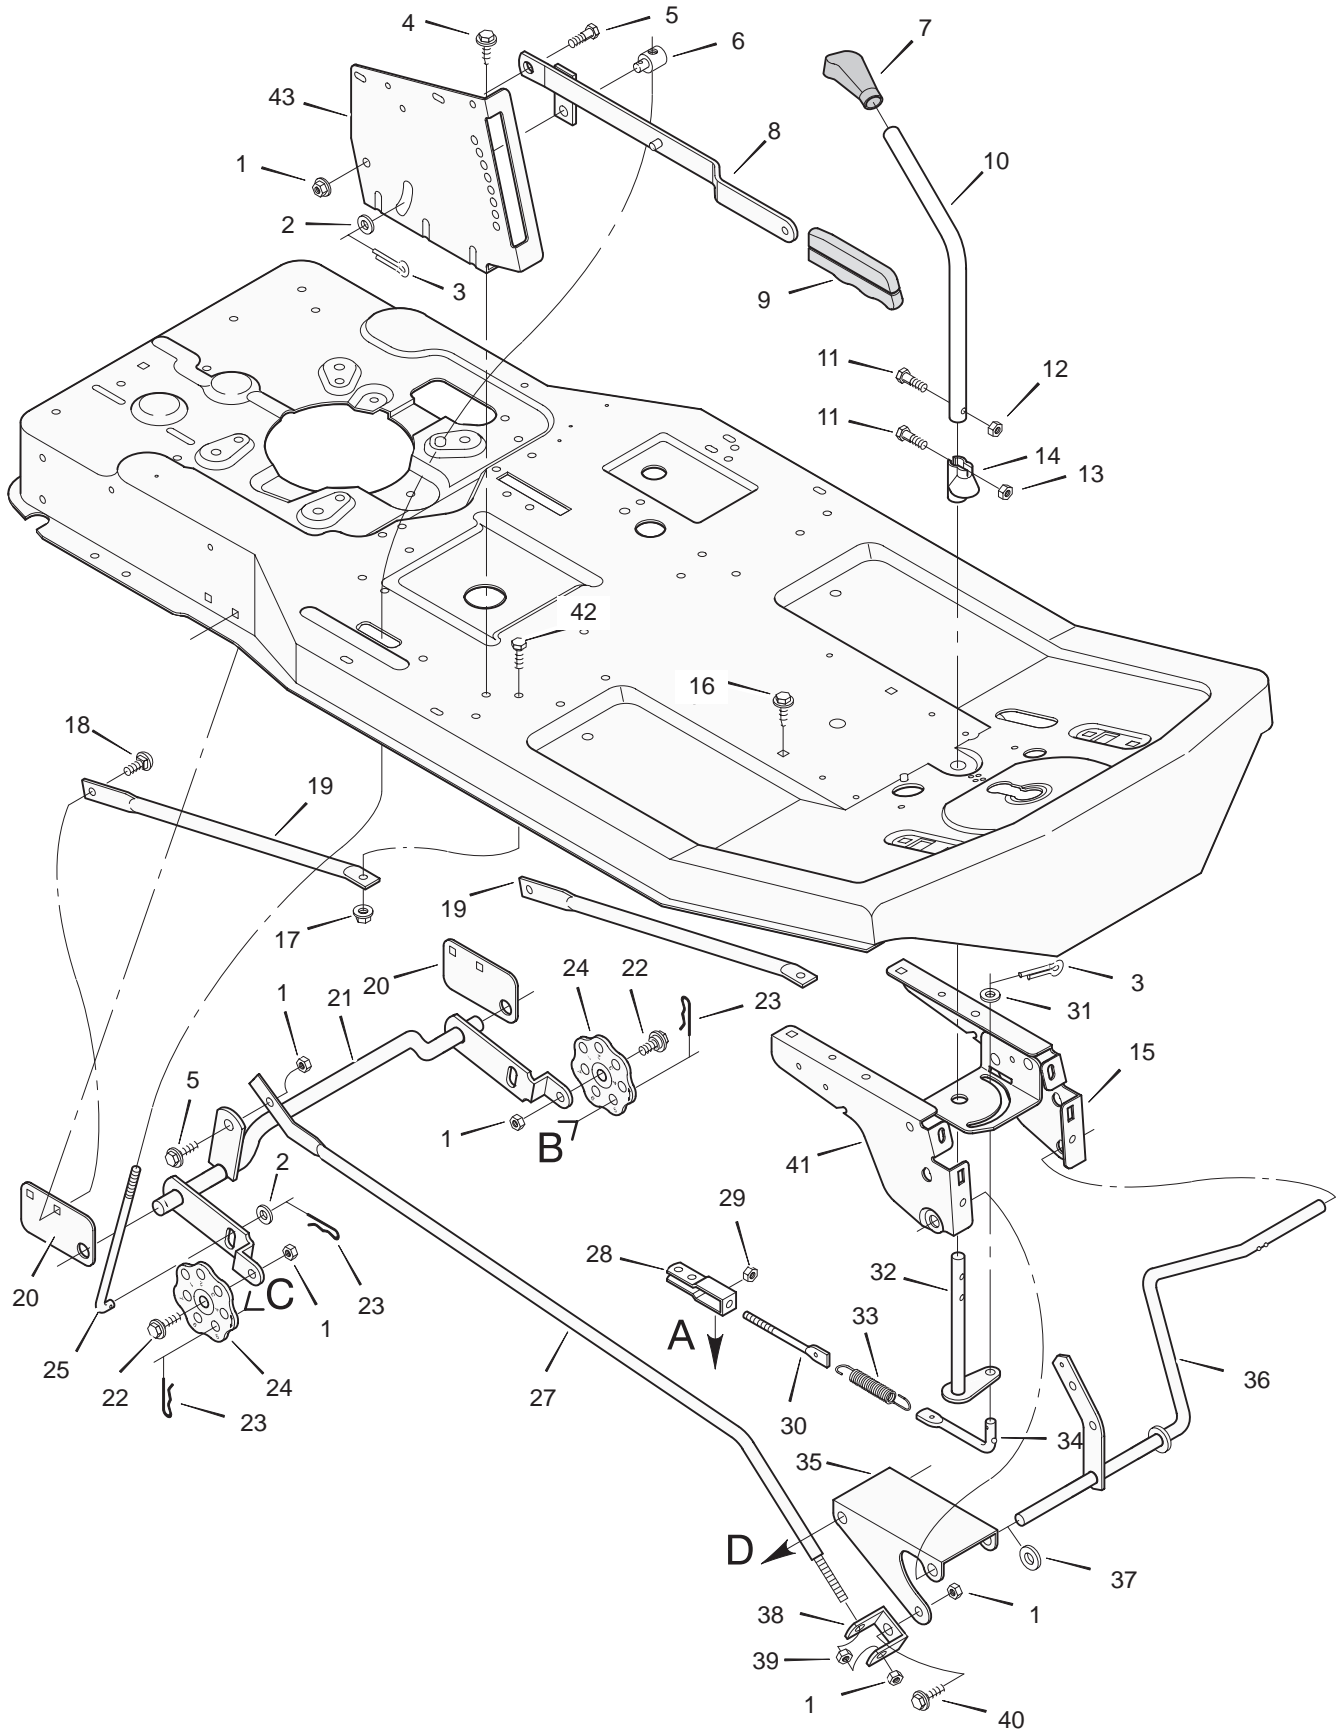

MODEL 30560x51C

REPAIR PARTS MOWER HOUSING SUSPENSION

MODEL 30560x51C

REPAIR PARTS MOWER HOUSING SUSPENSION

Key No.	Description	Part No.
1	Locknut, Flange	15x84
2	Washer	17x53 Z
3	Pin, Cotter	30x20
4	Screw	26x249
5	Bolt, Shoulder	9x9 Z
6	Nut, Adjusting	21920
7	Grip, Blade Control	92698
8	Lever Assembly, Lift	56031E700
9	Grip, Lift Lever	91573
10	Attachment, Clutch	55927 Z
11	Bolt, Hex	1x76
12	Locknut	15x66
13	Locknut, Flange	15x89
14	Cam, Blade Control	55853
15	Plate, Left Suspension	56224E700
16	Screw	26x249
17	Locknut, Flange	15x88
18	Bolt, Carriage	2x64
19	Strut, Frame	55326
20	Plate, Mounting	55270E700
21	Rod Assembly, Rear Suspension	55346E700
22	Bolt, Shoulder	9x4
23	Pin, Hair	31x4
24	Plate, Adjusting	55344 Z
25	Rod, Lifter	24839 Z
27	Rod, Suspension	55957E700
28	Clevis	24471 Z
29	Nut, Hex	15x2
30	Link, Blade Drive	55271 Z
31	Washer	17x48
32	Rod and Arm Assembly	55930E700
33	Spring, Extension	165x67
34	Link, Front Deck	55179 Z
35	Bracket, Front Suspension	55139E700
36	Lever, Pedal	56511E700
37	Washer	17x122 Z
38	Clevis	55298
39	Locknut, Hex	15x73
40	Bolt, Shoulder	9x17
41	Plate, Right Suspension	56023E700
42	Bolt, Hex	1x45
43	Plate, Index	56595E700