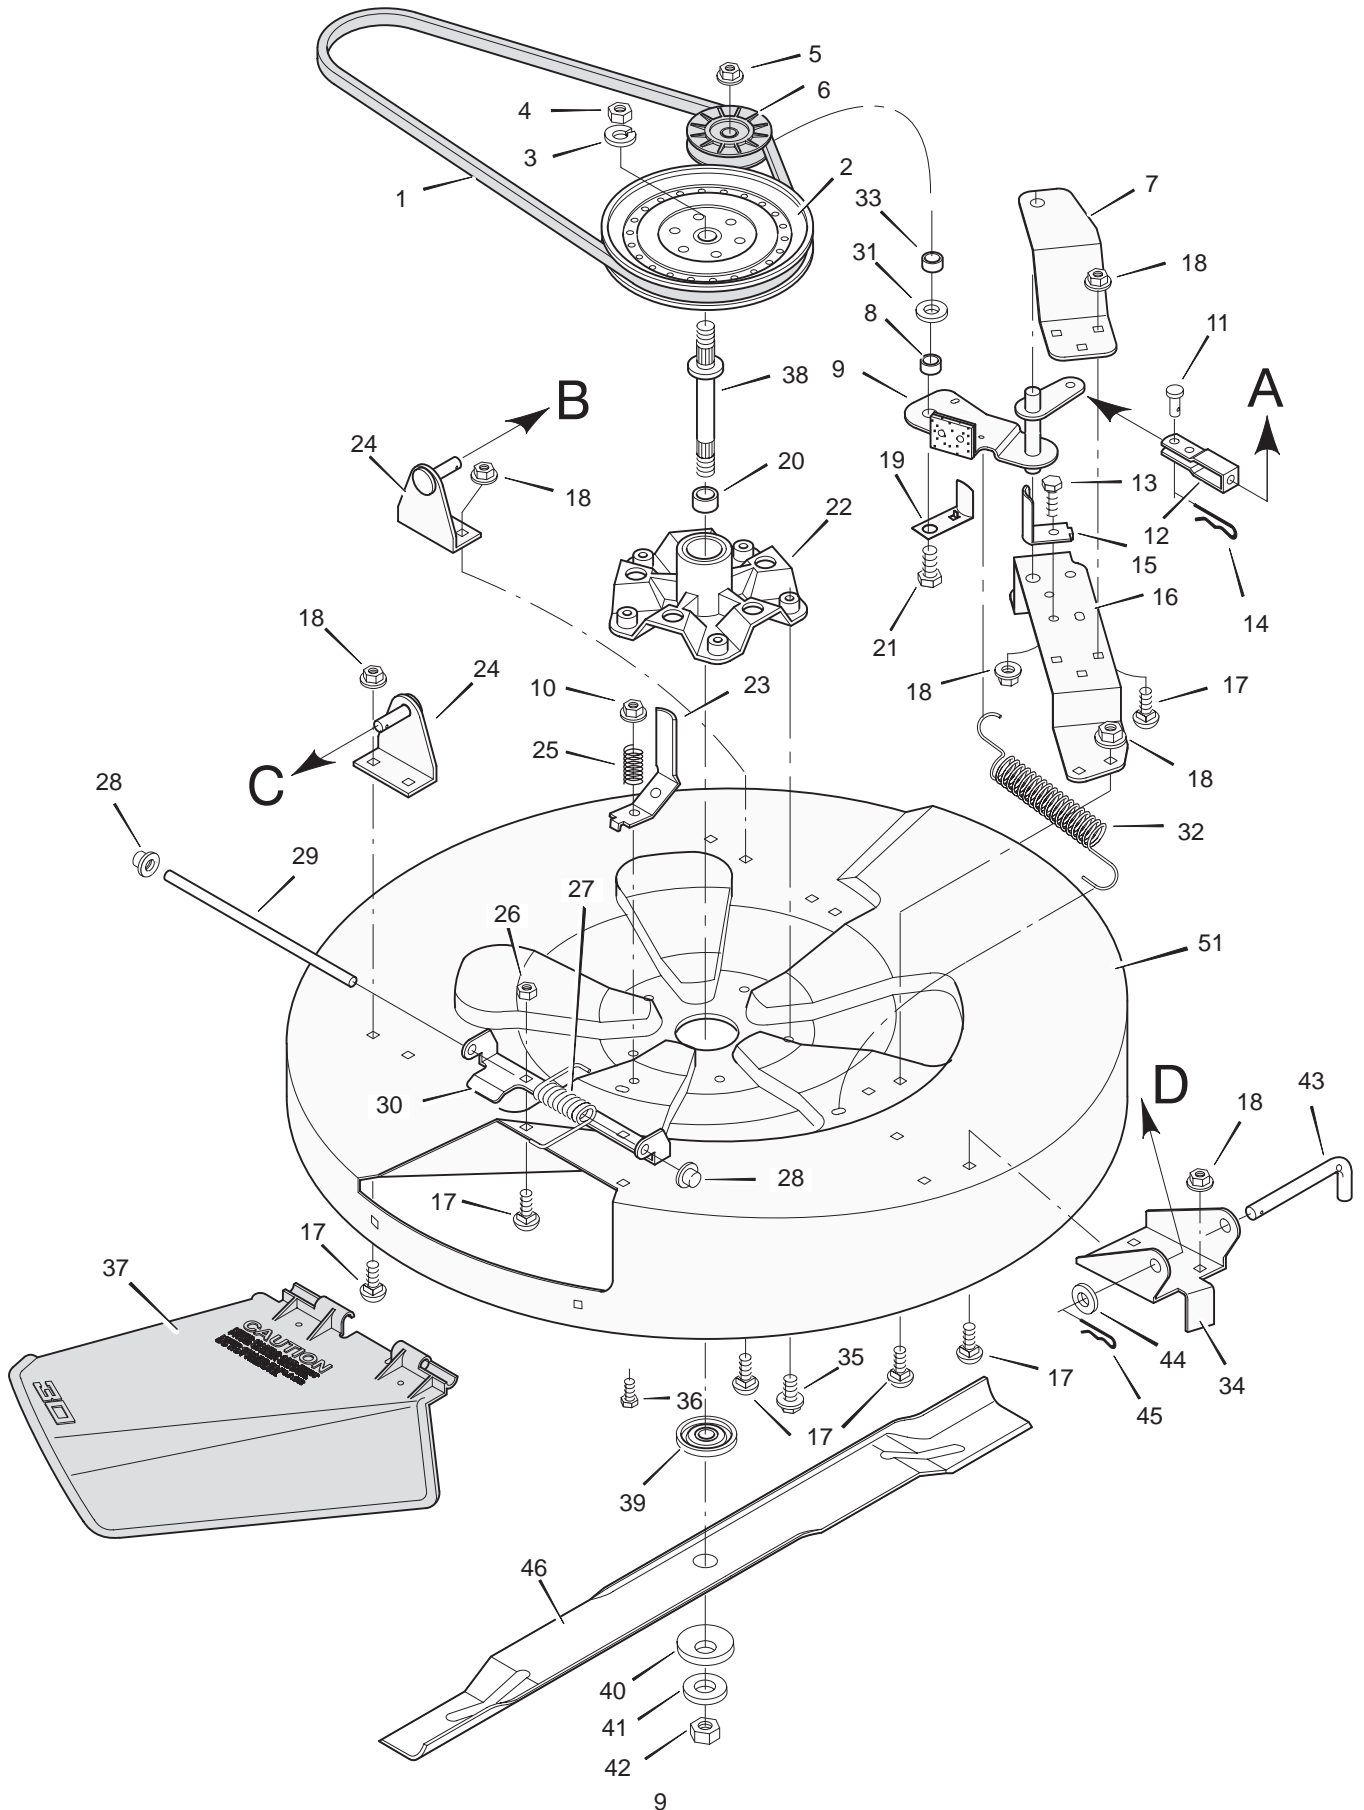

MODEL 30560x51C

REPAIR PARTS MOWER HOUSING

MODEL 30560x51C

REPAIR PARTS MOWER HOUSING

Key No.	Description	Part No.	Key No.	Description	Part No.
1	Belt, Mower Drive	37x57	25	Spring, Compression	164x1
2	Pulley, Splined	91951	26	Nut, Hex	15x43
3	Lockwasher	18x33	27	Spring, Torsional	166x4
4	Locknut, Hex	15x100	28	Push On Cap	28x23
5	Nut, Hex	15x41	29	Rod	21197 Z
6	Pulley, Idler	91178	30	Hinge, Chute Deflector	56213E700
7	Bracket, Upper Idler	55921E700	31	Washer	17x91 Z
8	Spacer	55895	32	Spring, Extension	165x68
9	Assembly, Blade Idler	55979	33	Spacer	690369
10	Locknut, Flange	15x88	34	Bracket, Front	55916E700
11	Pin, Clevis	29x99	35	Screw	26x216
12	Clevis	24471 Z	36	Bolt, Hex	1x75
13	Bolt, Hex	1x45	37	Deflector, Chute	55971
14	Pin, Hair	31x6	38	Mandrel	91921
15	Guide, Belt	55977	39	Adapter, Blade	92466
16	Bracket, Lower Idler	55920E700	40	Washer, Belleville	17x166
17	Bolt, Carriage	2x53	41	Washer, Hardened	17x165
18	Nut, Flange	15x79	42	Nut, Hex	15x100
19	Guide, Belt	55894	43	Pin, Pull	90828 Z
20	Spacer	91925	44	Washer	17x67 Z
21	Bolt, Hex	1x127	45	Pin, Hair	31x4
22	Housing, Mandrel	55962	46	Blade, Standard	55793E701
23	Guide, Belt	55956 Z	1-51	Mower Housing, Complete	403330
24	Bracket, Hanger	55974E700