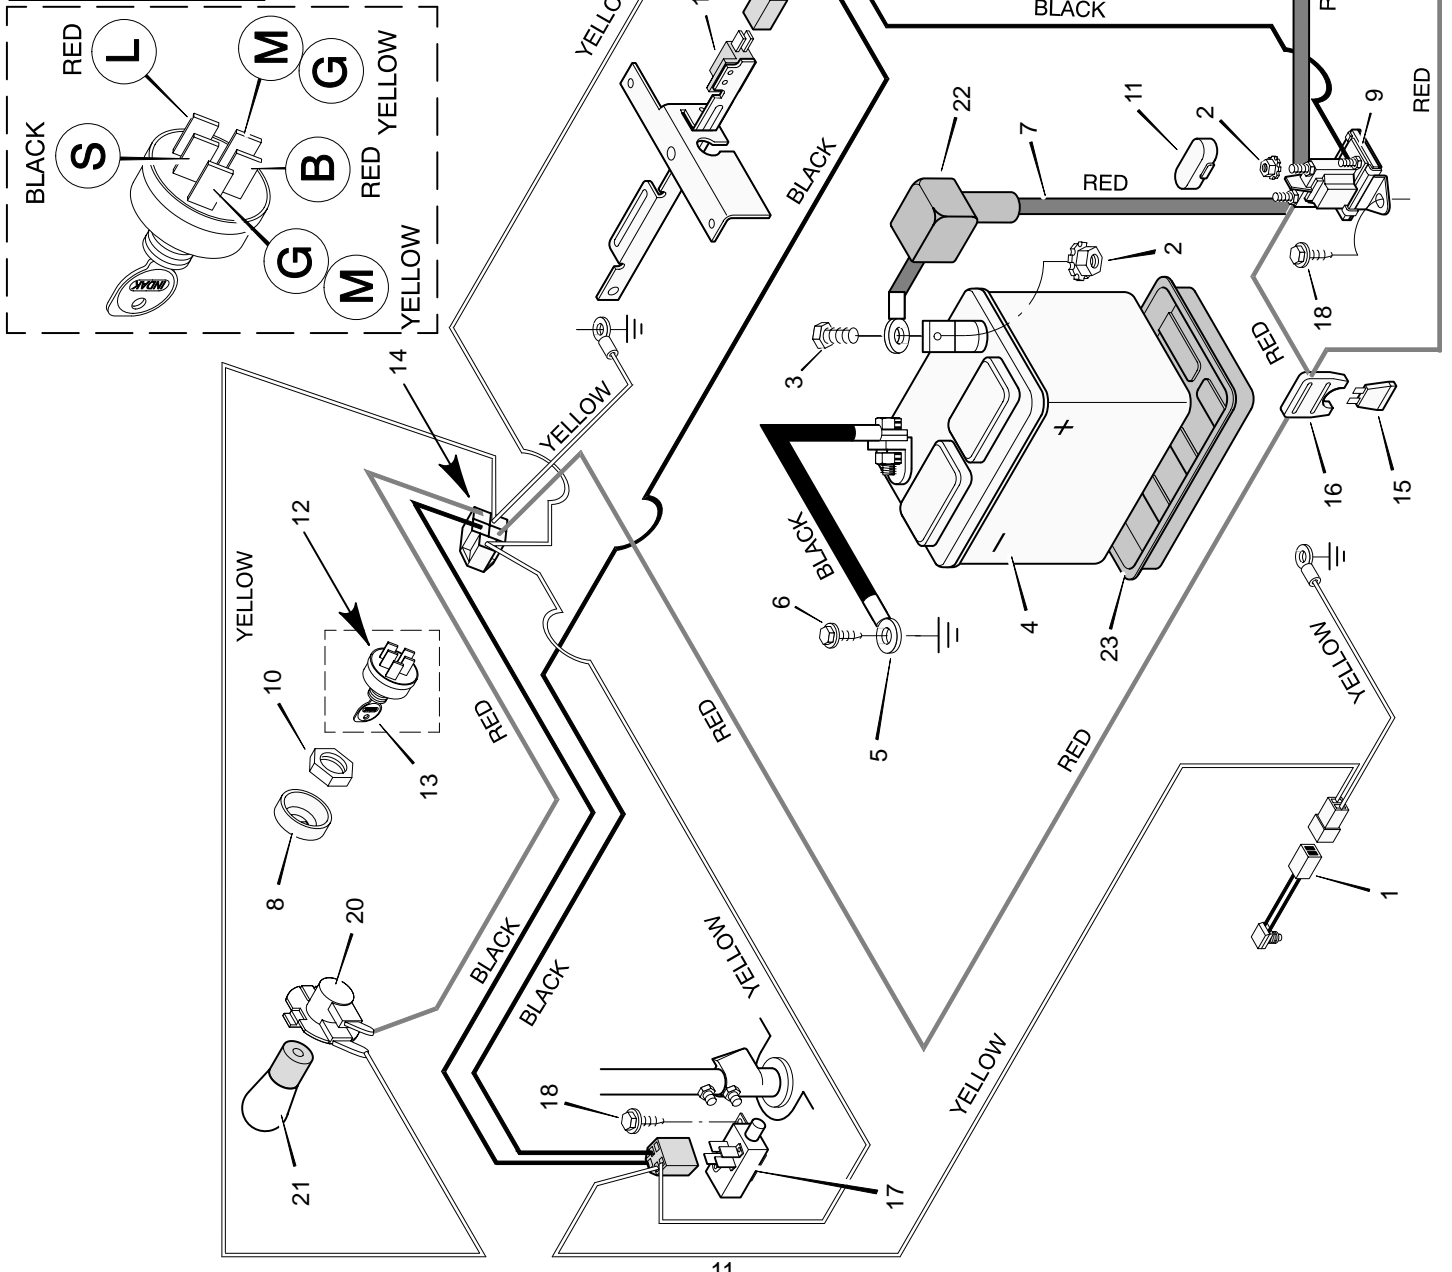

MODEL 30560x51B

REPAIR PARTS ELECTRICAL SYSTEM

POS.	FUNCTION	CIRCUIT (MAKE)
1	OFF	M+G
2	RUN LIGHTS	B+L
3	RUN	NONE
4	START	B+S