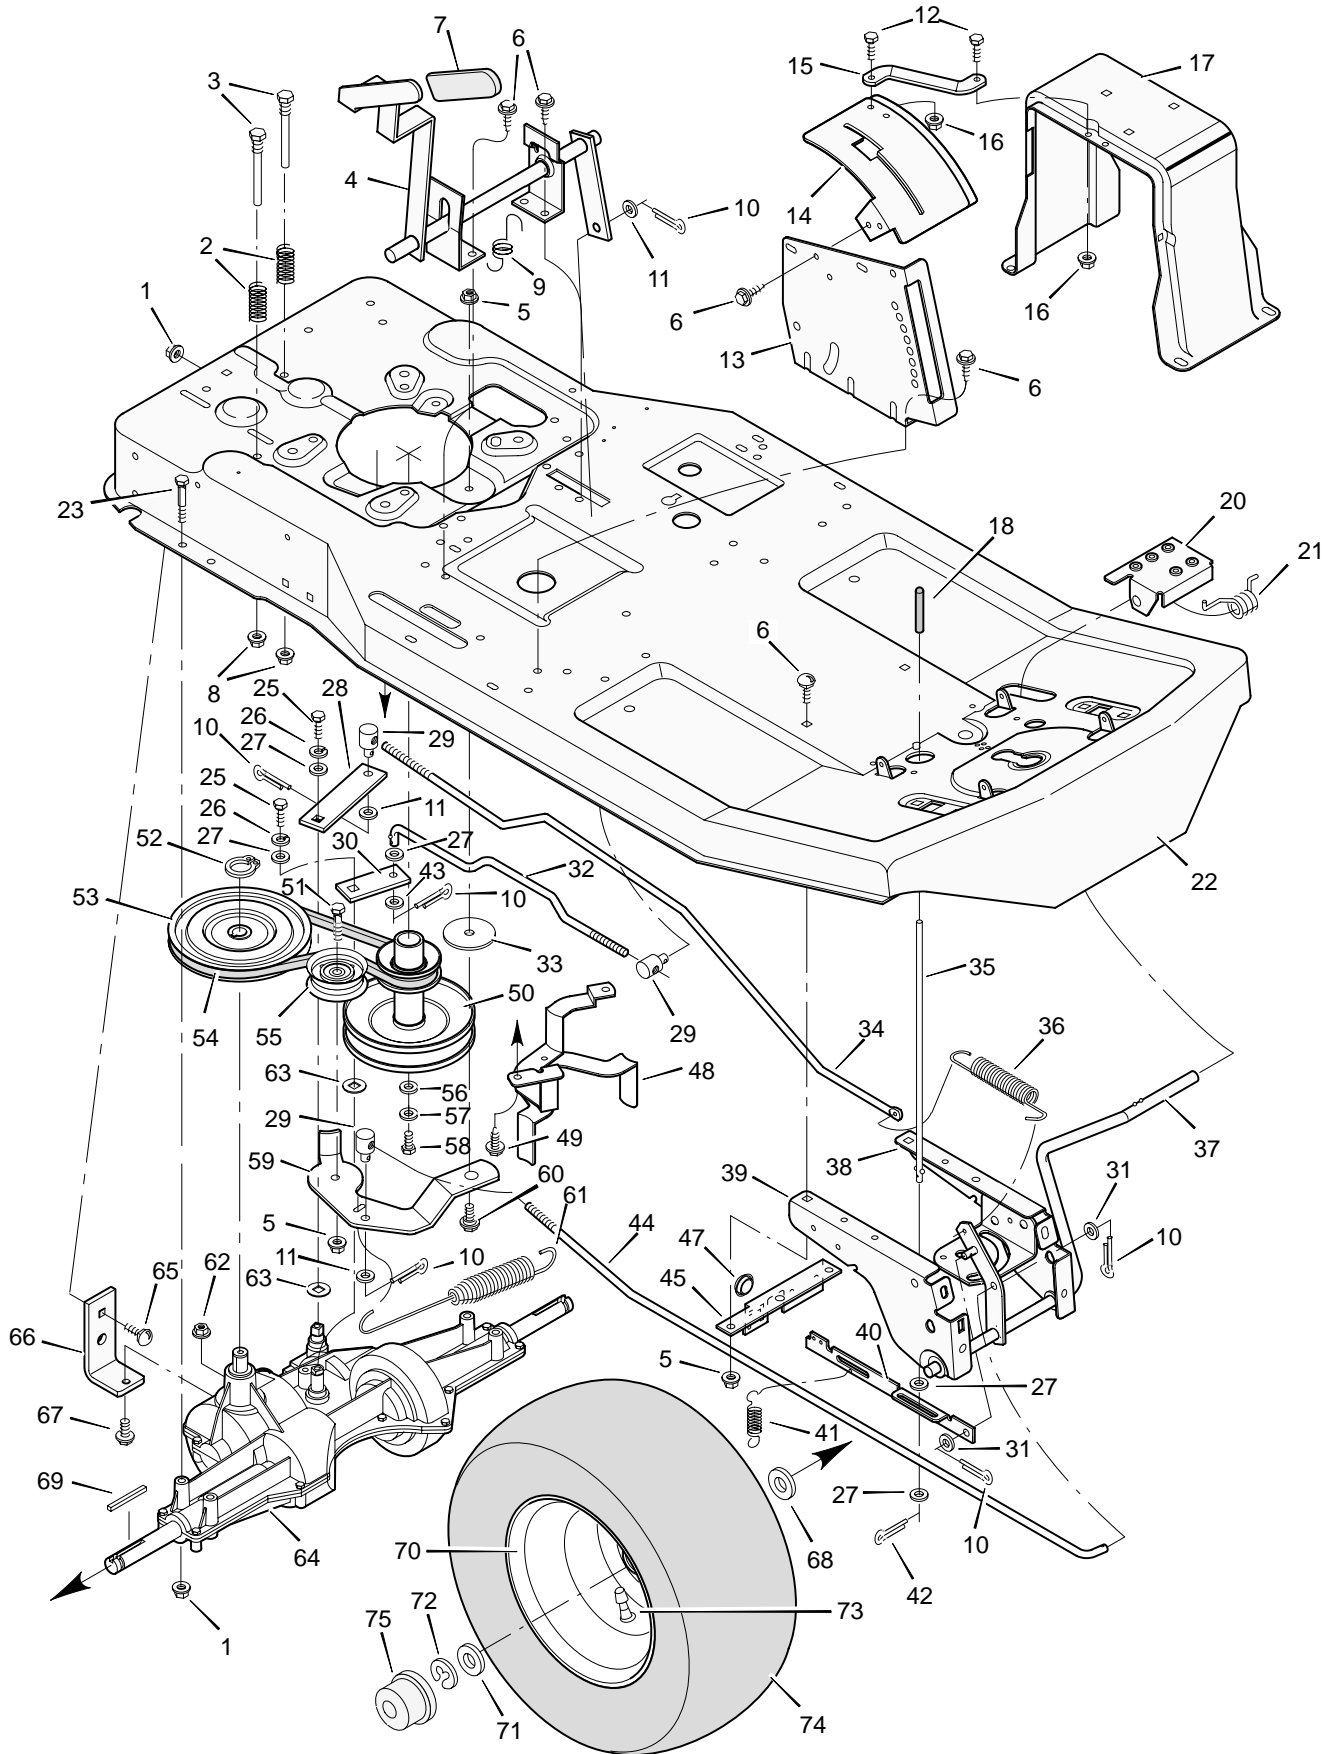

MODEL 30560x51B

REPAIR PARTS MOTION DRIVE

MODEL 30560x51B

REPAIR PARTS MOTION DRIVE

Key No.	Description	Part No.	Key No.	Description	Part No.
1	Locknut, Flange	15x88	39	Plate, Right Suspension	56023E700
2	Spring, Compression	164x1	40	Link, Parking Brake	56565 Z
3	Guide, Belt	55826	41	Spring, Extension	165x107
4	Shifter Assembly	56610E701	42	Pin, Cotter	30x50
5	Locknut, Flange	15x84	43	Washer	17x46 Z
6	Screw	26x267	44	Rod, Clutch	56531 Z
7	Grip, Shift Lever	91573	45	Stop, Parking Brake	56227E700
8	Hex Nut	15x115	47	Grommet	56623
9	Spring, Extension	165x100	48	Guide, Belt	56215 Z
10	Pin, Cotter	30x20	49	Screw	26x49
11	Washer	17x53 Z	50	Pulley Assembly, Stack	92504 Z
12	Bolt, Hex	1x38	51	Bolt, Hex	1x111
13	Plate, Index	56595E700	52	Ring, Retainer	11x7
14	Gate, Shift	56606E700	53	Pulley, Drive	56562
15	Brace, Shift Gate	56529E700	54	Belt, Motion Drive	37x65
16	Locknut, Flange	15x89	55	Pulley, Idler	56526
17	Support, Seat	56517E700	56	Washer	17x170
18	Grip, Parking Brake	55873	57	Lockwasher	19x35
20	Pedal	56409E700	58	Bolt, Hex	1x140
21	Spring	165x81	59	Bracket, Idler	56520E700
22	Frame Assembly	56611E700	60	Bolt, Shoulder	9x42
23	Bolt, Hex	1x124	61	Spring, Extension	165x81
25	Bolt, Hex	1x145	62	Locknut, Hex	15x43
26	Lockwasher	18x32	63	Washer	17x148
27	Washer	17x36	64	Transaxle, Dana Model 4450-1	‡
28	Yoke, Brake	56500 Z	65	Bolt, Carriage	2x53
29	Nut, Adjusting	21920	66	Bracket, Transaxle	56503 Z
30	Yoke, Shift	56505 Z	67	Bolt, Hex	1x139
31	Washer	17x47 Z	68	Washer	17x160
32	Rod, Shift	56591 Z	69	Key, Square	56534
33	Washer, Hardened	17x174 Z	70	Wheel & Tire Assembly	92308-601
34	Rod, Brake	56530 Z	71	Washer	17x195
35	Rod, Parking Brake	56566 Z	72	E-Ring	11x3
36	Spring, Extension	165x85	73	Valve Stem **	24373
37	Lever, Pedal	56511E700	74	Tire Only **	24393
38	Plate, Left Suspension	56224E700	75	Hub Cap, Optional	94618

‡ Parts are available from a Authorized Engine Service Center. See "Engines, Gasoline" or "Gasoline Engines" in the yellow pages of the telephone directory

** Also included with Key No. 70.