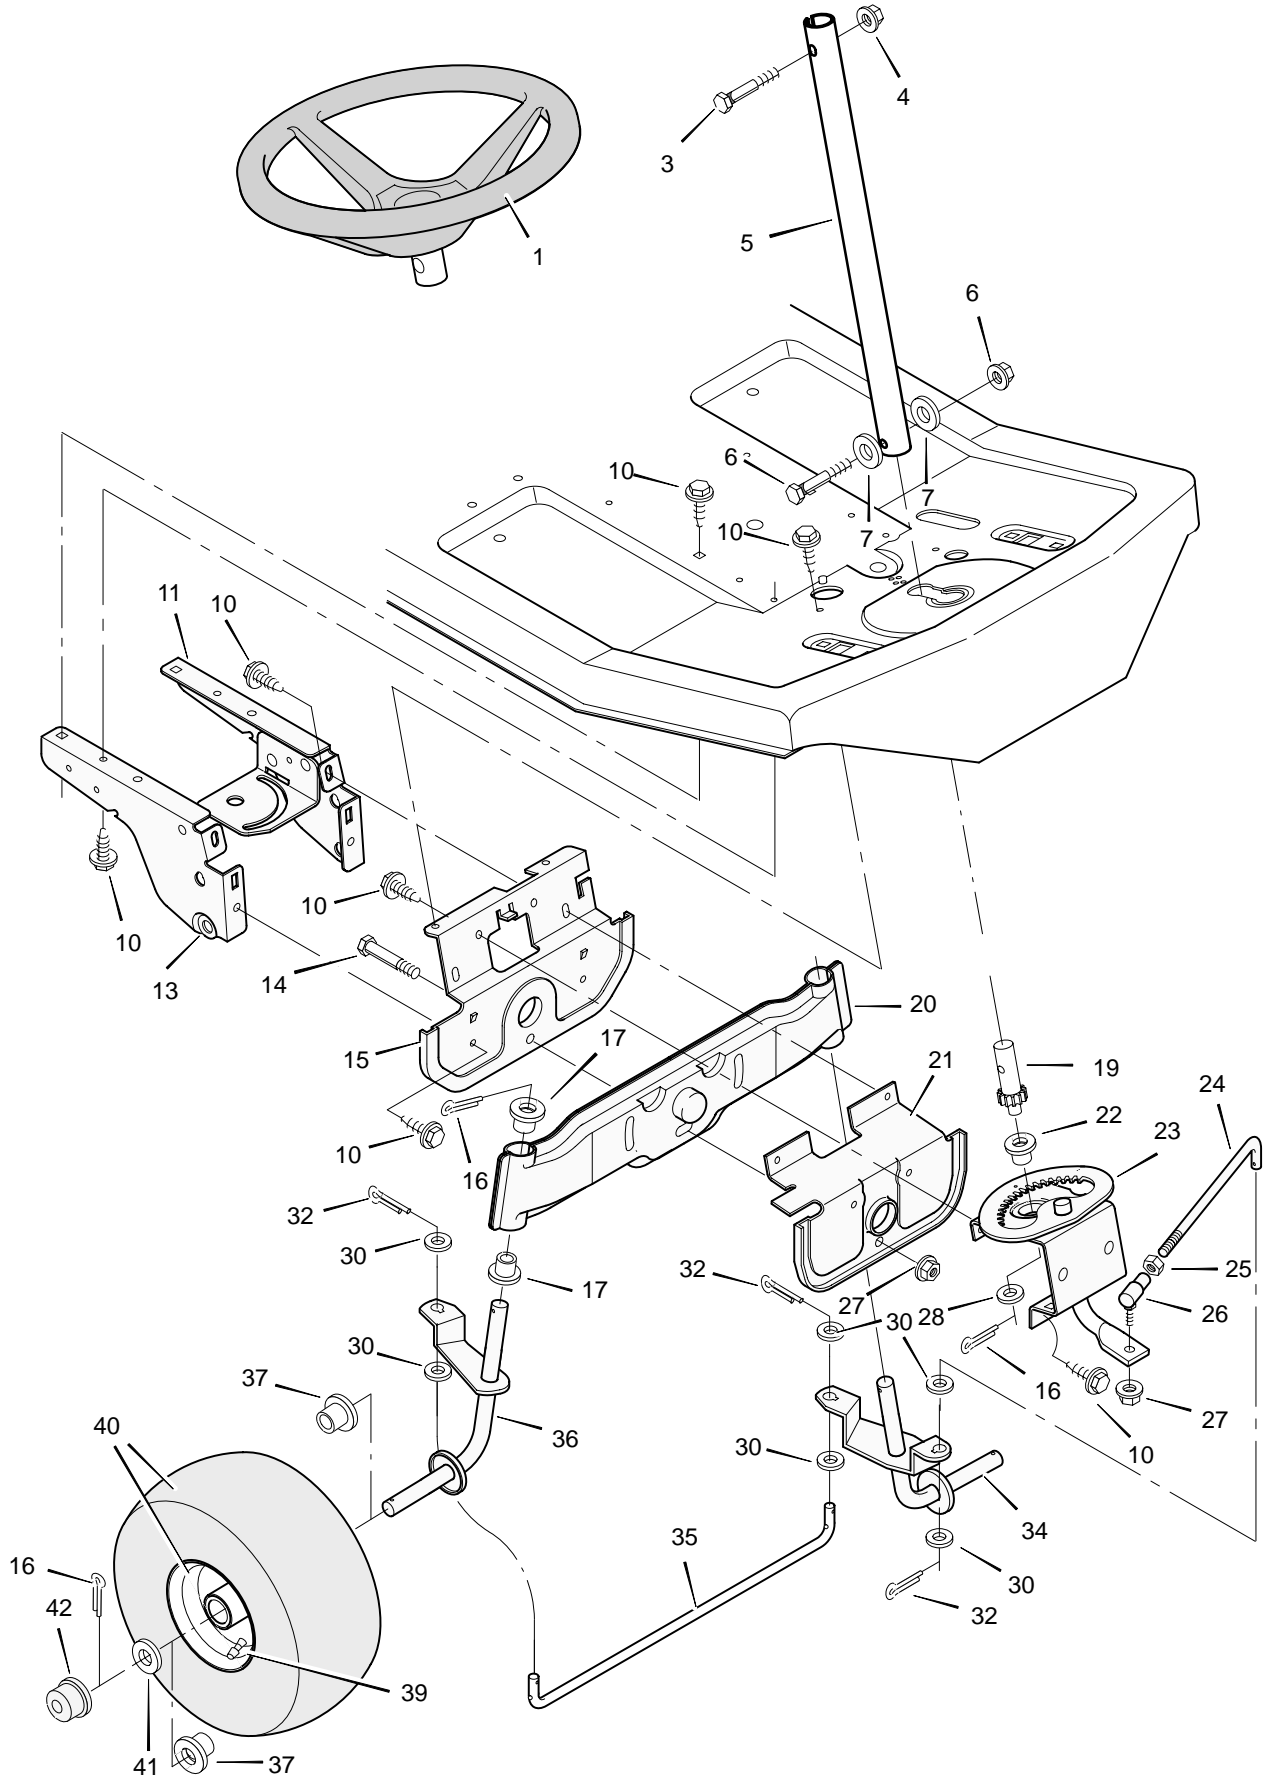

MODEL 30560x51B

REPAIR PARTS STEERING

Key No.	Description	Part No.
1	Steering Wheel	92078
2	Bellows	54789
3	Bolt, Hex	1x102
4	Locknut, Flange	15x88
5	Post, Steering	91444C
6	Nut, Hex	15x88
7	Washer	17x47 Z
8	Cover, Steering Post	54788
9	Bearing	55004
10	Screw	26x267
11	Plate, Left Suspension	56224E700
13	Plate, Right Suspension	56023E700
14	Bolt, Hex	1x69
15	Support, Front Axle	56231E700
16	Pin, Cotter	30x49
17	Bearing, Spindle	55003
19	Gear, Pinion	56057
20	Axle Assembly, Front	56223E700
21	Hanger Assembly, Front Axle	56230E700
22	Bearing	55168
23	Sector Assembly	56236E700
24	Rod, Drag Link	56625 Z
25	Nut, Hex	15x61
26	Ball Joint, Steering	21031
27	Locknut, Flange	15x87 Z
28	Washer	17x87 Z
30	Washer	17x53 Z
32	Pin, Cotter	30x20
34	Spindle Assembly, Left	55039E700
35	Rod, Tie	55026 Z
36	Spindle Assembly, Right	55038E700
37	Bearing, Wheel *	56105
38	Tire	55700
39	Valve Stem *	24373
40	Wheel & Tire Assembly	92303-601
41	Washer	17x197
42	Cap, Hub (Optional)	94618

* Also included with Key No. 40.