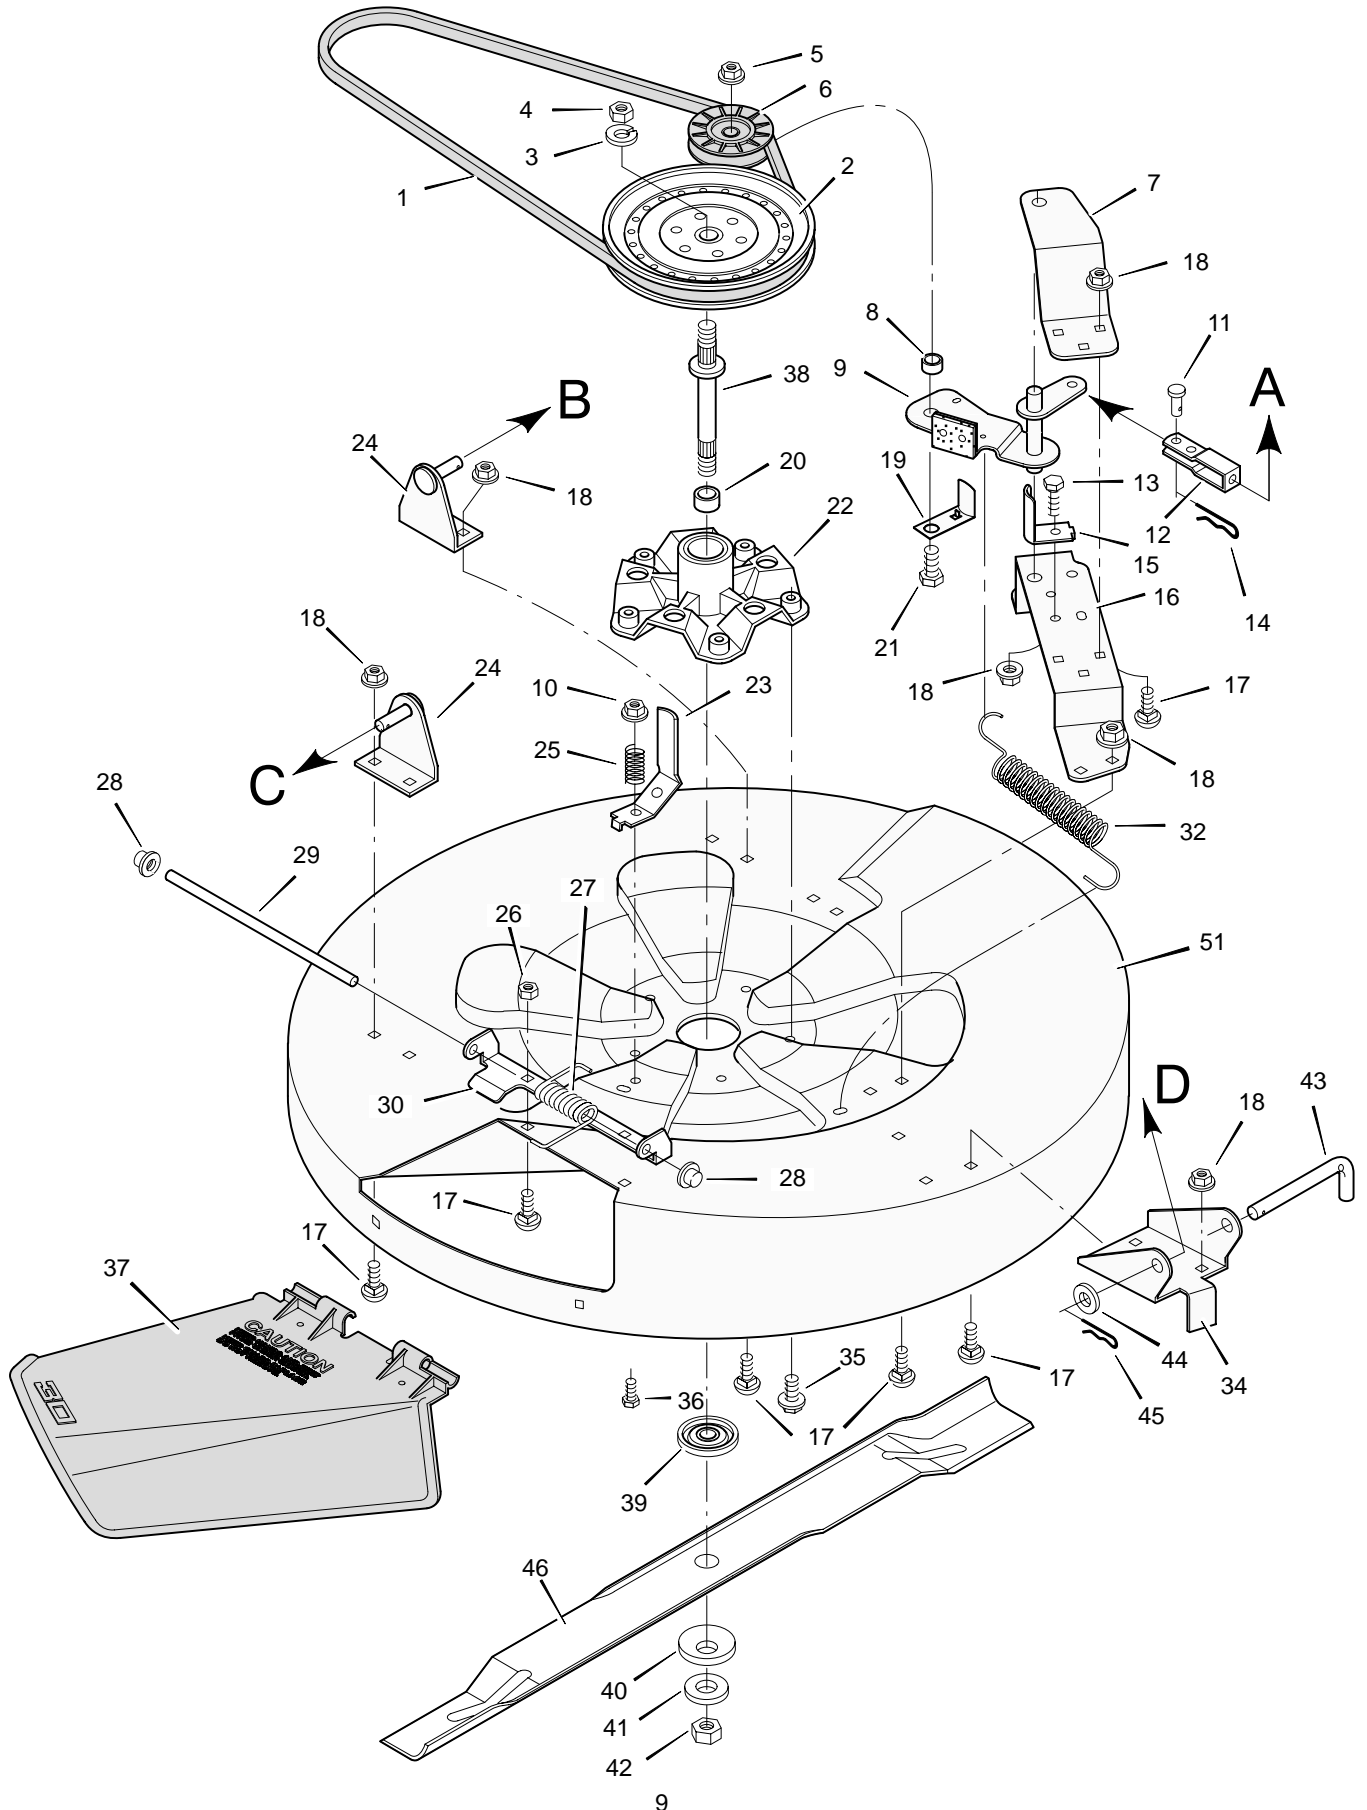

MODEL 30560x51B

REPAIR PARTS MOWER HOUSING

MODEL 30560x51B

REPAIR PARTS MOWER HOUSING

Key No.	Description	Part No.	Key No.	Description	Part No.
1	Belt, Mower Drive	37x57	24	Bracket, Hanger	55974E700
2	Pulley, Splined	91951	25	Spring, Compression	164x1
3	Lockwasher	18x33	26	Nut, Hex	15x43
4	Locknut, Hex	15x100	27	Spring, Torsional	166x4
5	Nut, Hex	15x41	28	Push On Cap	28x23
6	Pulley, Idler	91178	29	Rod	21197 Z
7	Bracket, Upper Idler	55921E701	30	Hinge, Chute Deflector	56213E700
8	Spacer	55895	32	Spring, Extension	165x68
9	Assembly, Blade Idler	55979	34	Bracket, Front	55916E700
10	Locknut, Flange	15x88	35	Screw	26x216
11	Pin, Clevis	29x99	36	Bolt, Hex	1x75
12	Clevis	24471 Z	37	Deflector, Chute	55971
13	Bolt, Hex	1x45	38	Mandrel	91921
14	Pin, Hair	31x6	39	Adapter, Blade	92466
15	Guide, Belt	55977	40	Washer, Belleville	17x166
16	Bracket, Lower Idler	55920E701	41	Washer, Hardened	17x165
17	Bolt, Carriage	2x53	42	Nut, Hex	15x100
18	Nut, Flange	15x79	43	Pin, Pull	90828 Z
19	Guide, Belt	55894	44	Washer	17x67 Z
20	Spacer	91925	45	Pin, Hair	31x4
21	Bolt, Hex	1x127	46	Blade, Standard	55793E701
22	Housing, Mandrel	55962	1-51	Mower Housing, Complete	403330
23	Guide, Belt	55956 Z