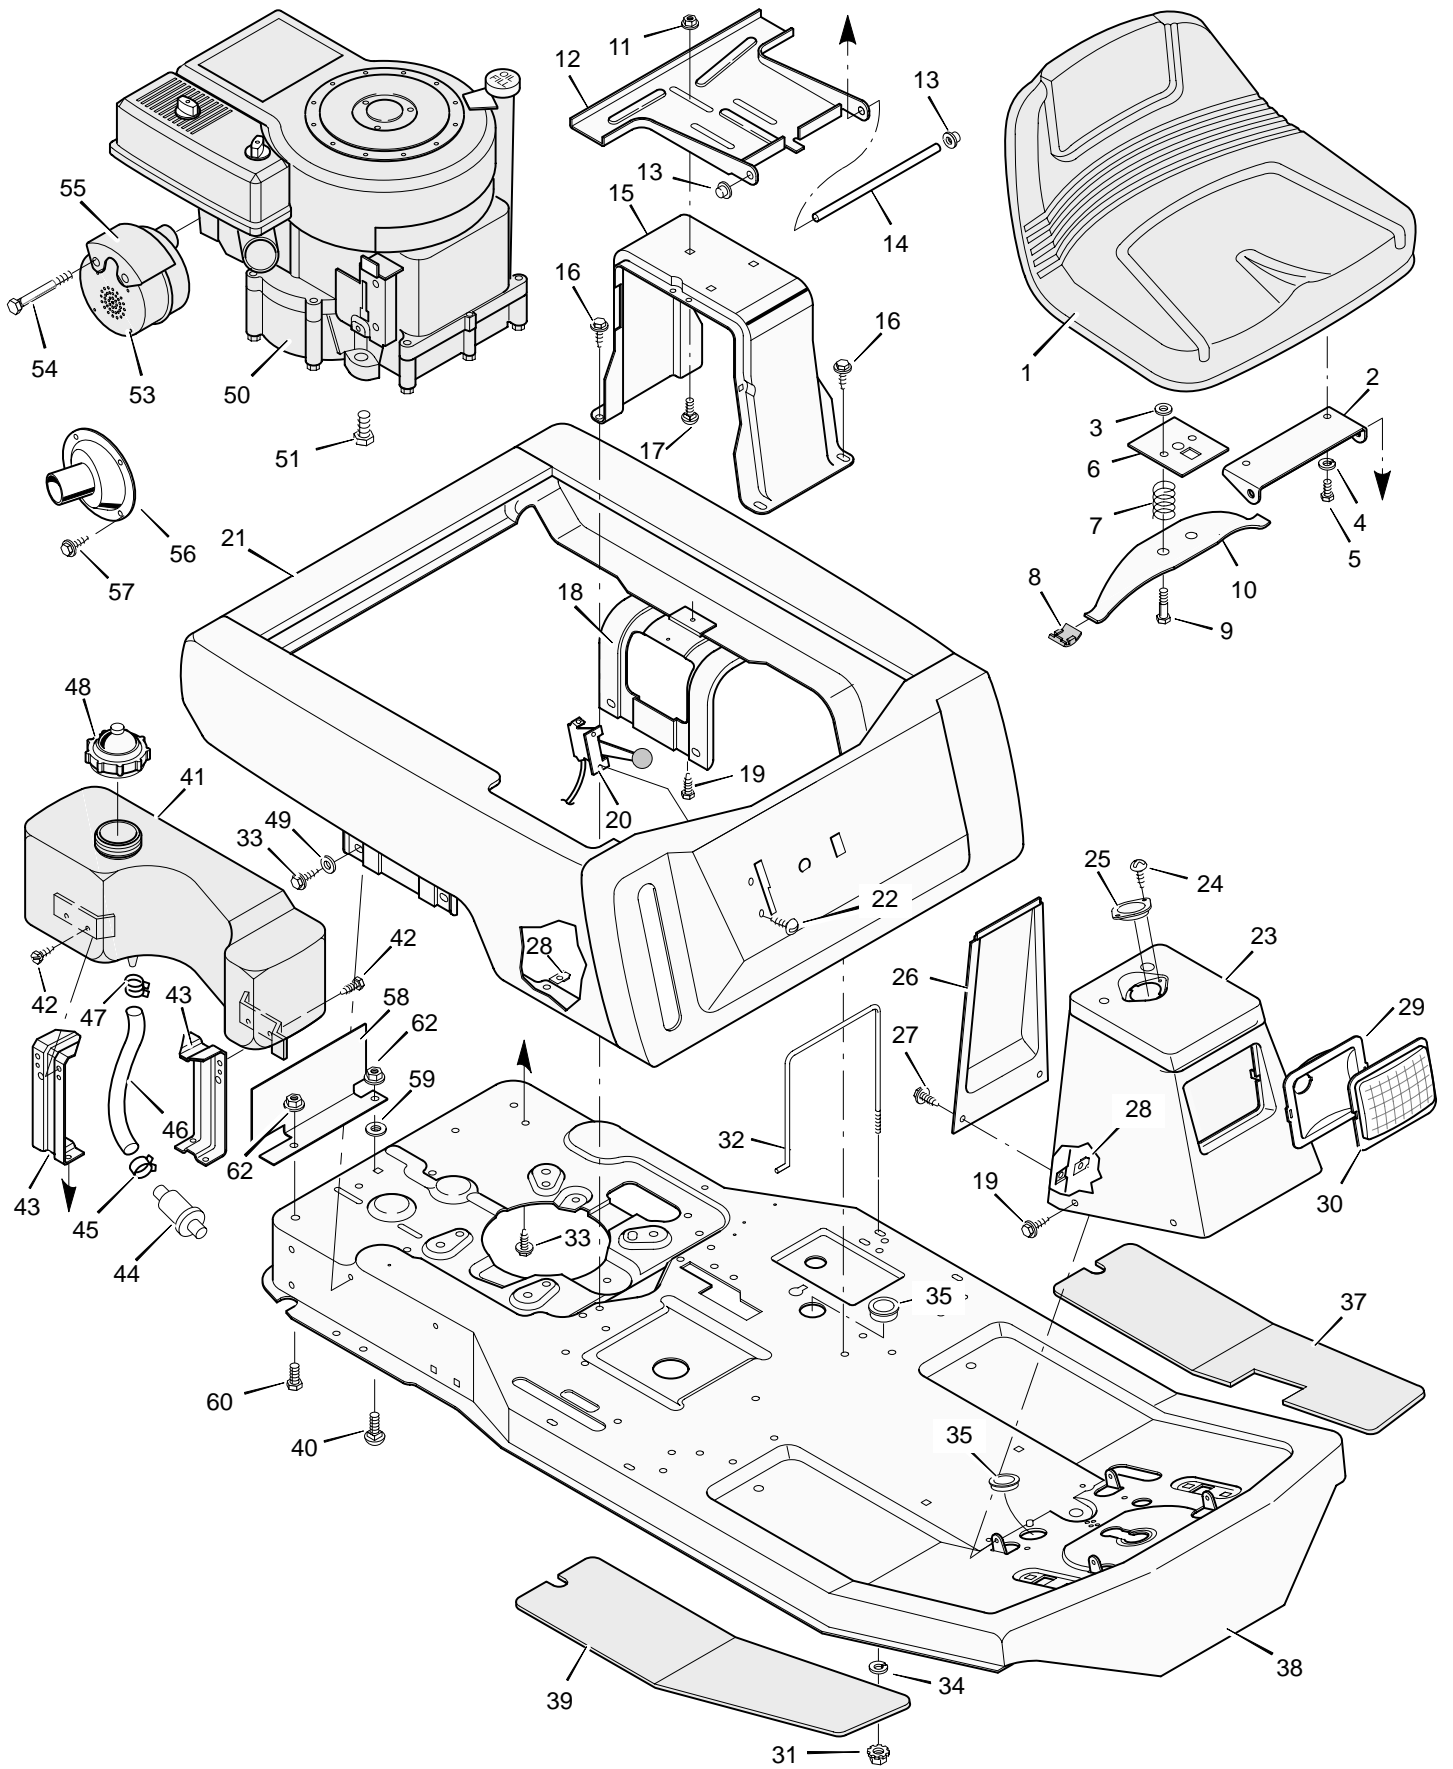

# MODEL 30560x51B

# REPAIR PARTS BODY CHASSIS

# REPAIR PARTS BODY CHASSIS

Key No.	Description	Part No.	Key No.	Description	Part No.
1	Seat	92387	35	Grommet	21268
2	Hinge, Seat	56516E700	37	Mat, Left	56107
3	Retainer	28x64	38	Frame Assembly	56611E700
4	Lockwasher	18x16	39	Mat, Right	56106
5	Bolt, Hex	1x45	40	Bolt, Carriage	2x53
6	Plate, Seat Switch	91963	41	Tank, Fuel	55805
7	Spring, Compression	164x26	42	Screw	26x213
8	Glide, Seat Spring	91822	43	Bracket, Fuel Tank	55806E700
9	Bolt, Shoulder	9x38	44	Filter, Fuel	56002
10	Spring, Seat	91964	45	Clamp	91174
11	Locknut, Flange	15x88	46	Line, Fuel	91022
12	Bracket, Seat Pivot	56518E700	47	Clamp	23713
13	Cap, Push On	28x23	48	Cap, Fuel	92317
14	Rod, Seat Hinge	56537 Z	49	Washer	19x6
15	Support, Seat	56517E700	50	Engine	‡
16	Screw	26x249	51	Bolt, Engine Mount	25x7
17	Bolt, Carriage	2x53	53	Muffler	90330
18	Support, Body *	55017E700	54	Bolt	1x118
19	Screw	26x214	55	Shield, Heat	90332
20	Throttle Control	56599	56	Deflector, Exhaust	92144
21	Body	54766E245	57	Screw	26x208
22	Screw	26x201	58	Shield, Heat	56636E700
23	Console Assembly	56570E245	59	Washer	28x64
24	Screw	26x201	60	Bolt	1x91
25	Bearing, Steering Post	56022	62	Locknut, Flange	15x76
26	Console, Plate	55023E700	–	Owner's Manual	F–98608
27	Screw	4x24	–	Owner's Manual	F–98609
28	J–Nut	28x18	–	Parts List	F–98610
29	Reflector	56241 Z	–	Decal, Right Panel	44x7716
30	Lens	90082	–	Decal, Left Panel	44x7717
31	Locknut	15x66	–	Decal, Front Console	44x6656
32	Clamp, Battery	54800 Z	–	Decal, Shift	44x4402
33	Screw	26x49	–	Decal, Warning	44x6816
34	Washer	17x38			