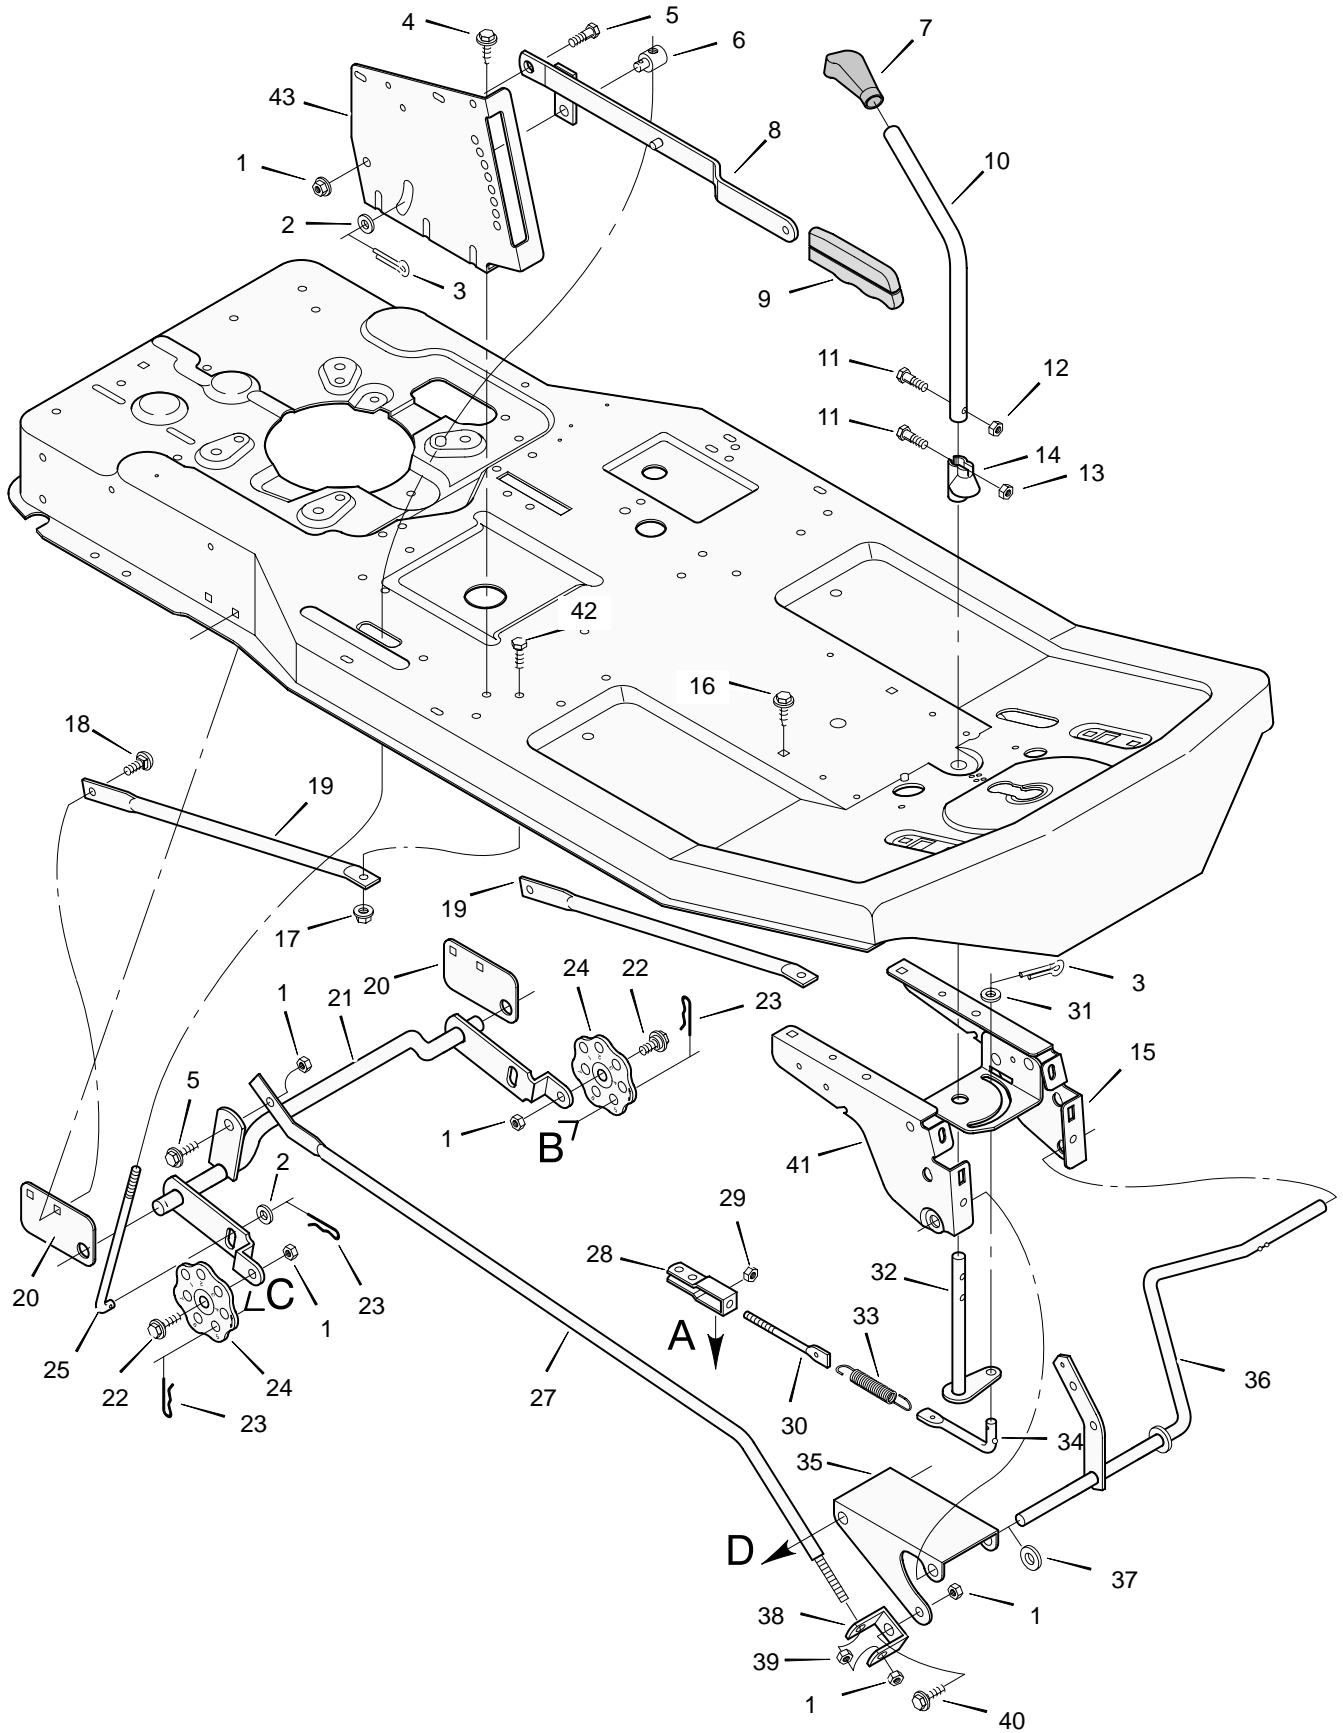

MODEL 30560x51B

REPAIR PARTS MOWER HOUSING SUSPENSION

MODEL 30560x51B

REPAIR PARTS MOWER HOUSING SUSPENSION

Key No.	Description	Part No.
1	Locknut, Flange	15x84
2	Washer	17x53 Z
3	Pin, Cotter	30x20
4	Screw	26x249
5	Bolt, Shoulder	9x9 Z
6	Nut, Adjusting	21920
7	Grip, Blade Control	92698
8	Lever Assembly, Lift	56031E700
9	Grip, Lift Lever	91573
10	Attachment, Clutch	55927 Z
11	Bolt, Hex	1x76
12	Locknut	15x66
13	Locknut, Flange	15x89
14	Cam, Blade Control	55853
15	Plate, Left Suspension	56224E700
16	Screw	26x249
17	Locknut, Flange	15x88
18	Bolt, Carriage	2x64
19	Strut, Frame	55326
20	Plate, Mounting	55270E700
21	Rod Assembly, Rear Suspension	55346E700
22	Bolt, Shoulder	9x4
23	Pin, Hair	31x4
24	Plate, Adjusting	55344 Z
25	Rod, Lifter	24839 Z
27	Rod, Suspension	55957E700
28	Clevis	24471 Z
29	Nut, Hex	15x2
30	Link, Blade Drive	55271 Z
31	Washer	17x48
32	Rod and Arm Assembly	55930E700
33	Spring, Extension	165x67
34	Link, Front Deck	55179 Z
35	Bracket, Front Suspension	55139E700
36	Lever, Pedal	56511E700
37	Washer	17x122 Z
38	Clevis	55298
39	Locknut, Hex	15x73
40	Bolt, Shoulder	9x17
41	Plate, Right Suspension	56023E700
42	Bolt, Hex	1x45
43	Plate, Index	56595E700