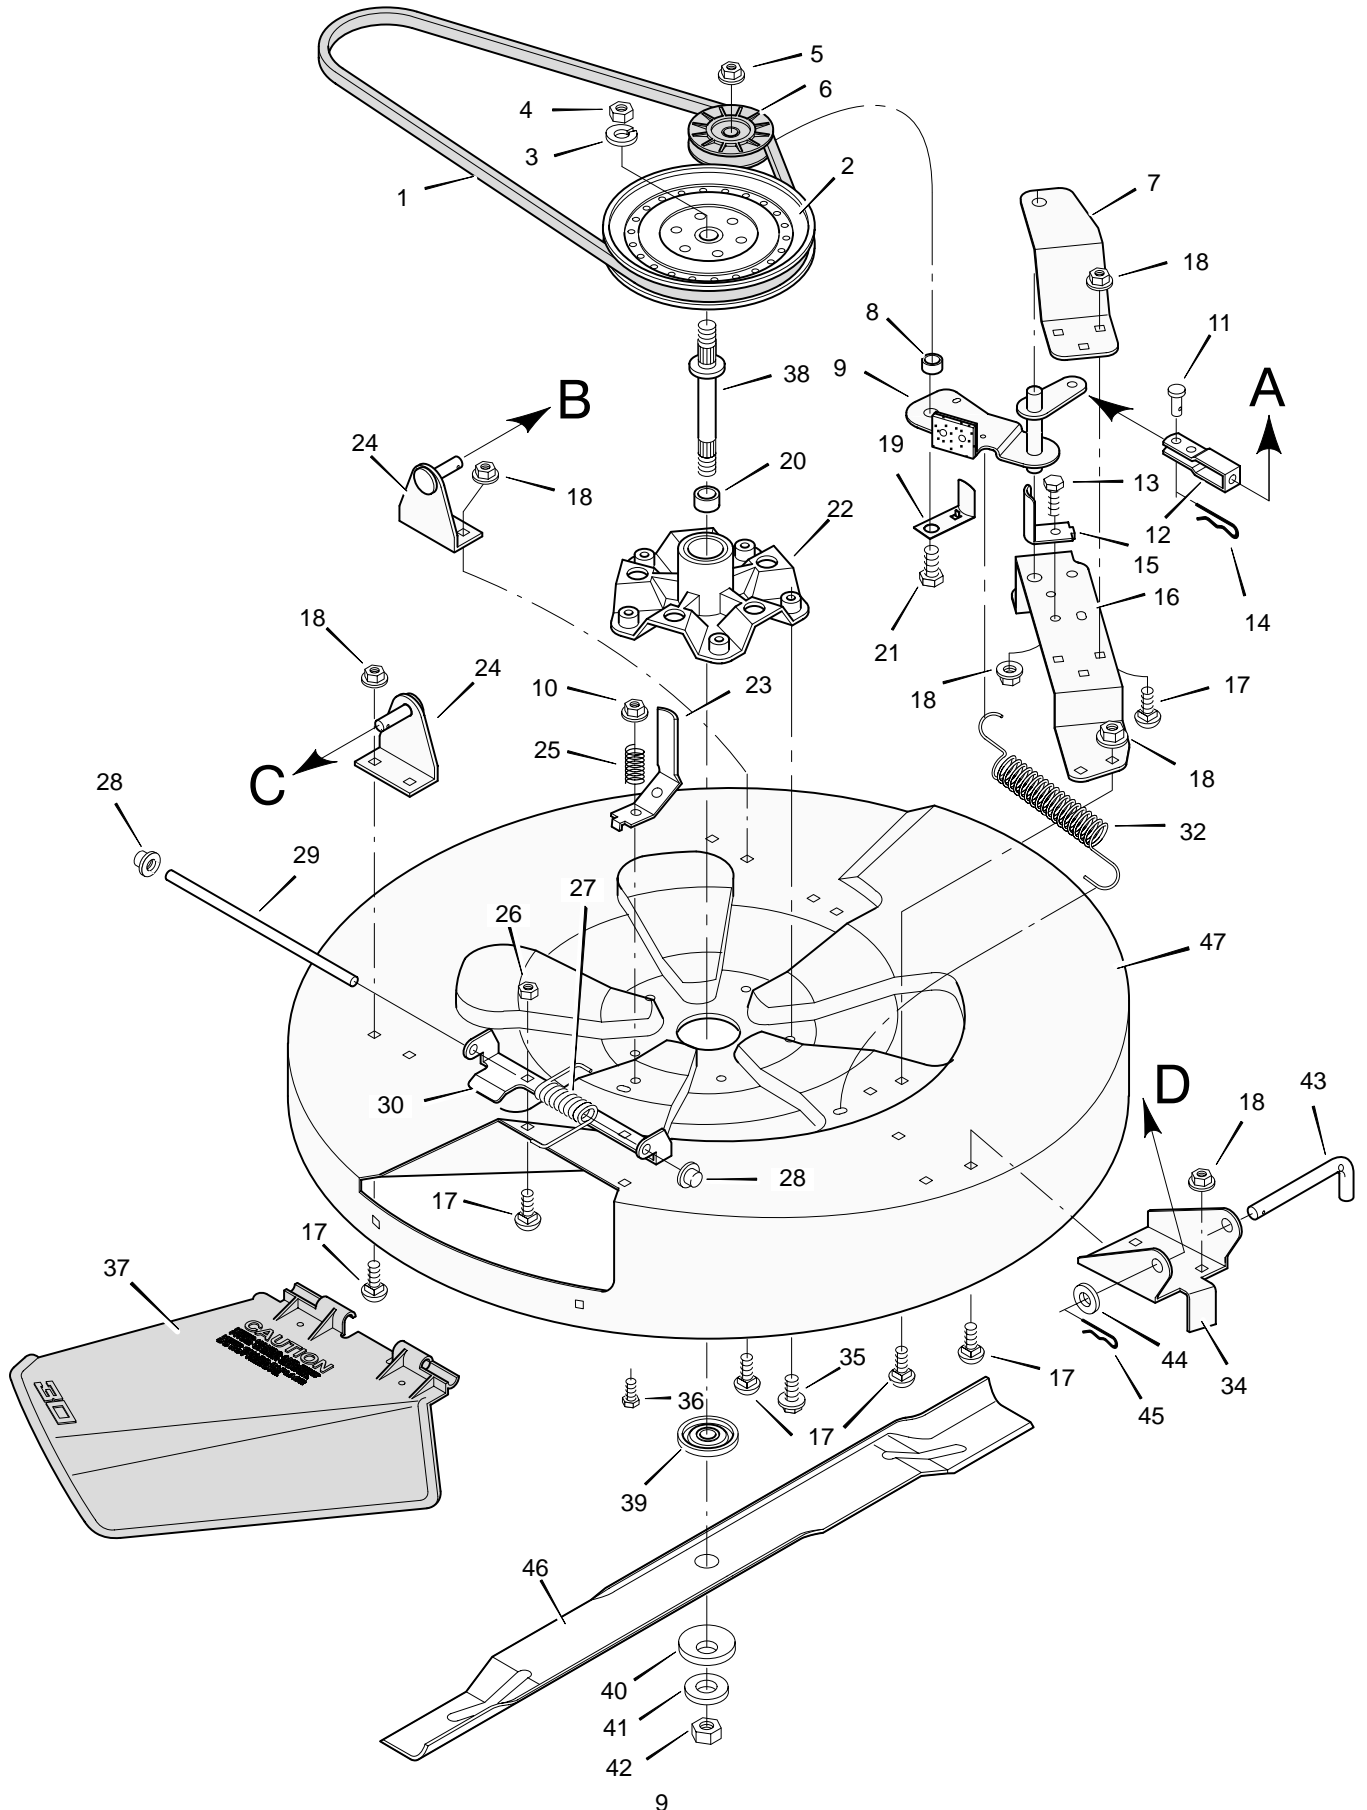

MODEL 30560x51A

REPAIR PARTS MOWER HOUSING

MODEL 30560x51A

REPAIR PARTS MOWER HOUSING

Key No.	Description	Part No.	Key No.	Description	Part No.
1	Belt, Mower Drive	37x57	24	Bracket, Hanger	55974E701
2	Pulley, Splined	91951	25	Spring, Compression	164x1
3	Lockwasher	18x33	26	Nut, Hex	15x43Z
4	Locknut, Hex	15x100	27	Spring, Torsional	166x4
5	Nut, Hex	15x41	28	Push On Cap	28x23
6	Pulley, Idler	91178	29	Rod	21197Z
7	Bracket, Upper Idler	55921E701	30	Hinge, Chute Deflector	56213E701
8	Spacer	55895Z	32	Spring, Extension	165x68
9	Assembly, Blade Idler	55979E701	34	Bracket, Front	55916E701
10	Locknut, Flange	15x88	35	Screw	26x216
11	Pin, Clevis	29x99	36	Bolt, Hex	1x75
12	Clevis	24471Z	37	Deflector, Chute	55971
13	Bolt, Hex	1x45	38	Mandrel	91921
14	Pin, Hair	31x6	39	Adapter, Blade	92466
15	Guide, Belt	55977E701	40	Washer, Belleville	17x166
16	Bracket, Lower Idler	55920E701	41	Washer, Hardened	17x165
17	Bolt, Carriage	2x53Z	42	Nut, Hex	15x100
18	Nut, Flange	15x79	43	Pin, Pull	90828Z
19	Guide, Belt	55894E701	44	Washer	17x67Z
20	Spacer	91925	45	Pin, Hair	31x4
21	Bolt, Hex	1x127	46	Blade, Standard	55793E701
22	Housing, Mandrel	55962	1-47	Mower Housing, Complete	403330
23	Guide, Belt	55956Z