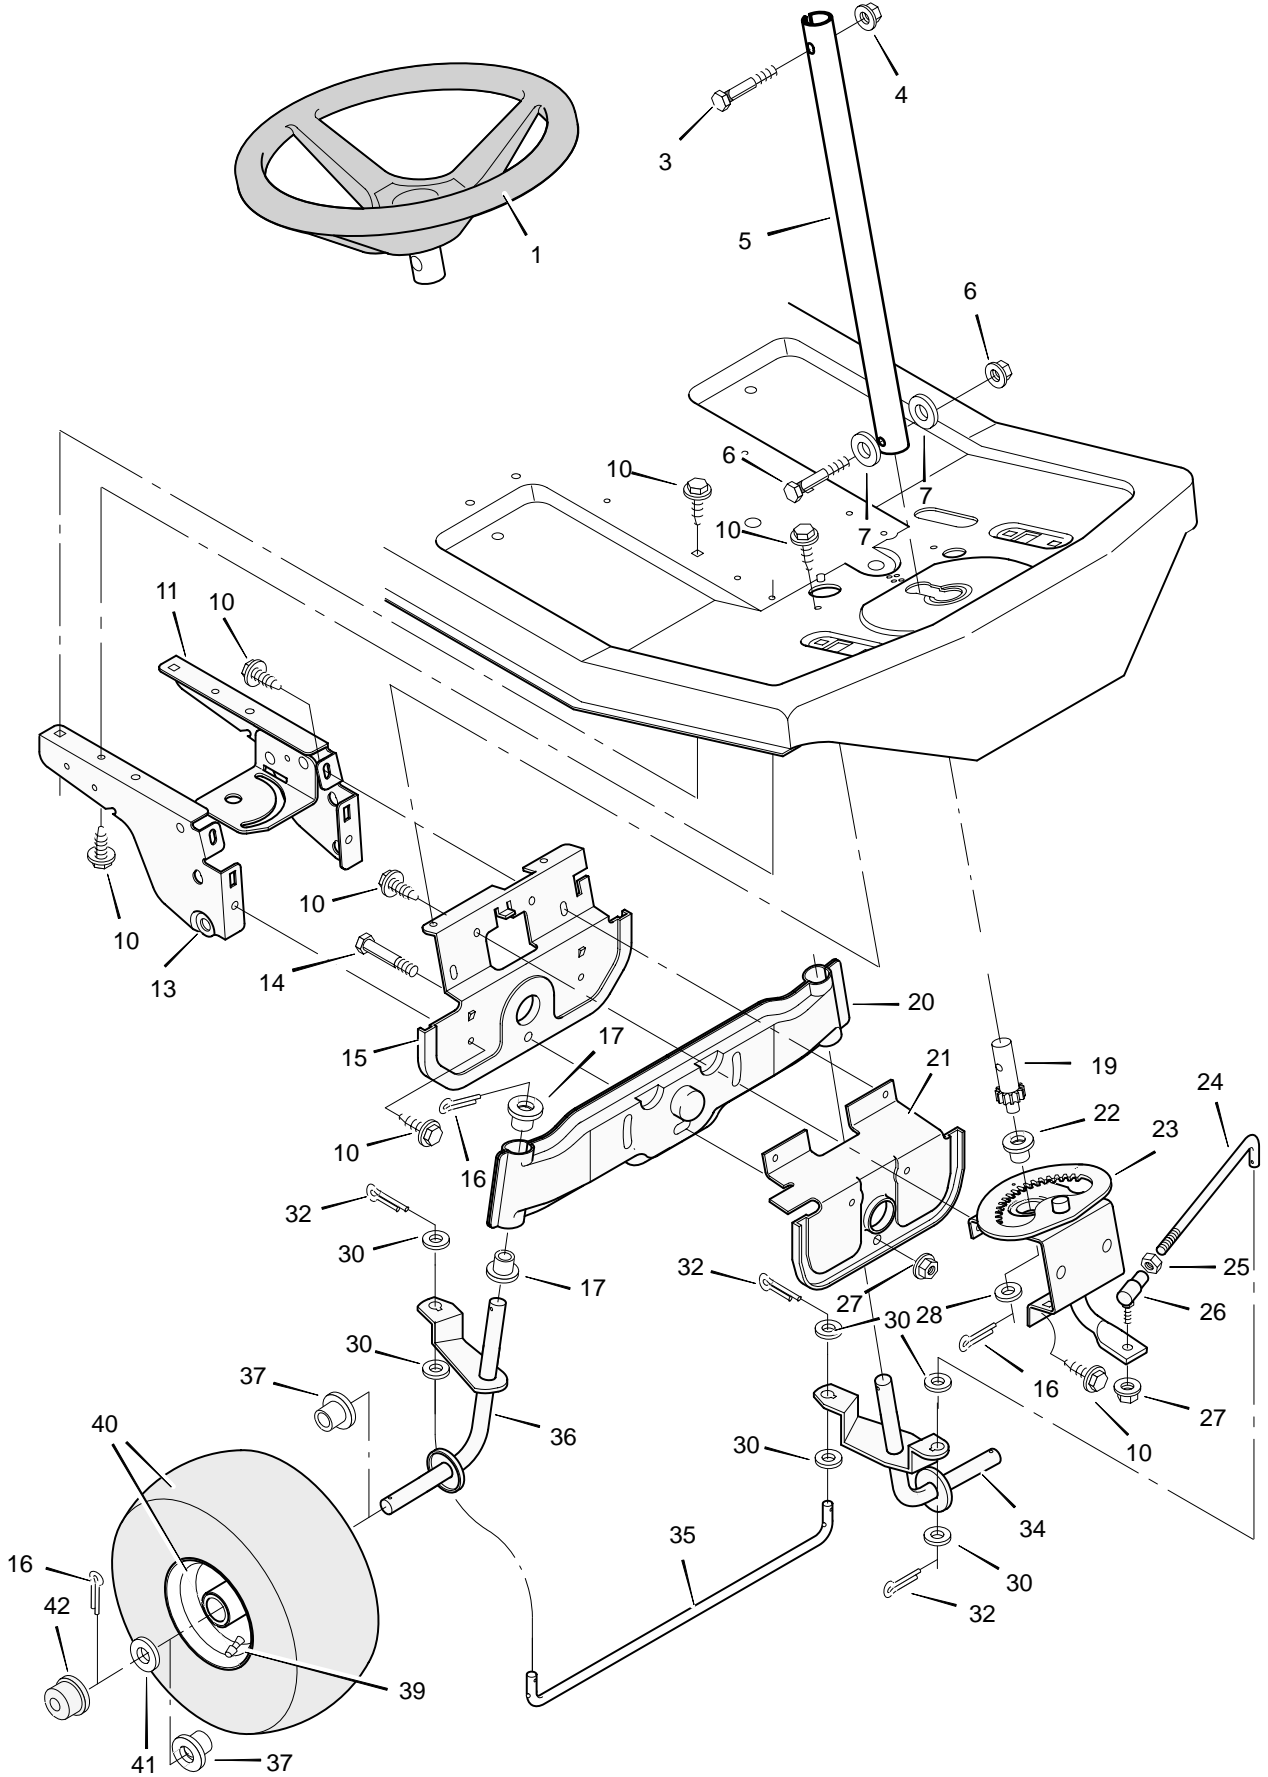

MODEL 30560x51A

REPAIR PARTS MOTION DRIVE

Key No.	Description	Part No.	Key No.	Description	Part No.
1	Locknut, Flange	15x88	40	Link, Parking Brake	56565Z
2	Spring, Compression	164x1	41	Spring, Extension	165x107
3	Guide, Belt	55826	42	Pin, Cotter	30x50
4	Shifter Assembly	56610E701	43	Washer	17x46Z
5	Locknut, Flange	15x84	44	Rod, Clutch	56531Z
6	Screw	26x267	45	Stop, Parking Brake	56227E701
7	Grip, Shift Lever	91573	47	Grommet	56623
8	Hex Nut	15x195	48	Guide, Belt	56215Z
9	Spring, Extension	165x100	49	Screw	26x49
10	Pin, Cotter	30x20	50	Pulley Assembly, Stack	92504Z
11	Washer	17x53Z	51	Bolt, Hex	1x111
12	Bolt, Hex	1x38	52	Ring, Retainer	11x7
13	Plate, Index	56595E701	53	Pulley, Drive	56562
14	Gate, Shift	56606E701	54	Belt, Motion Drive	37x65
15	Brace, Shift Gate	56529E701	55	Pulley, Idler	56526
16	Locknut, Flange	15x89	56	Washer	17x170
17	Support, Seat	56517E701	57	Lockwasher	19x35
18	Grip, Parking Brake	55873	58	Bolt, Hex	1x140
20	Pedal, Rubber	55825	59	Bracket, Idler	56520E701
22	Frame Assembly	56611E701	60	Bolt, Shoulder	9x42
23	Bolt, Hex	1x124	61	Spring, Extension	165x81
25	Bolt, Hex	1x145	62	Locknut, Hex	15x43
26	Lockwasher	18x32	63	Washer	17x148
27	Washer	17x36Z	64	Transaxle, Dana Model 4450-1	‡
28	Yoke, Brake	56500Z	65	Bolt, Carriage	2x53
29	Nut, Adjusting	21920	66	Bracket, Transaxle	56503E701
30	Yoke, Shift	56505Z	67	Bolt, Hex	1x139
31	Washer	17x47Z	68	Washer	17x160
32	Rod, Shift	56591Z	69	Key, Square	56534
33	Washer, Hardened	17x174HT	70	Wheel & Tire Assembly	92308-601
34	Rod, Brake	56530Z	71	Washer	17x195
35	Rod, Parking Brake	56566Z	72	E-Ring	11x3
36	Spring, Extension	165x85	73	Valve Stem **	24373
37	Lever, Pedal	56511E701	74	Tire Only **	24393
38	Plate, Left Suspension	56224E701	75	Hub Cap, Optional	24582
39	Plate, Right Suspension	56023E701			

‡ Parts are available from a Authorized Engine Service Center. See "Engines, Gasoline" or "Gasoline Engines" in the yellow pages of the telephone directory

** Also included with Key No. 70.

MODEL 30560x51A

REPAIR PARTS STEERING