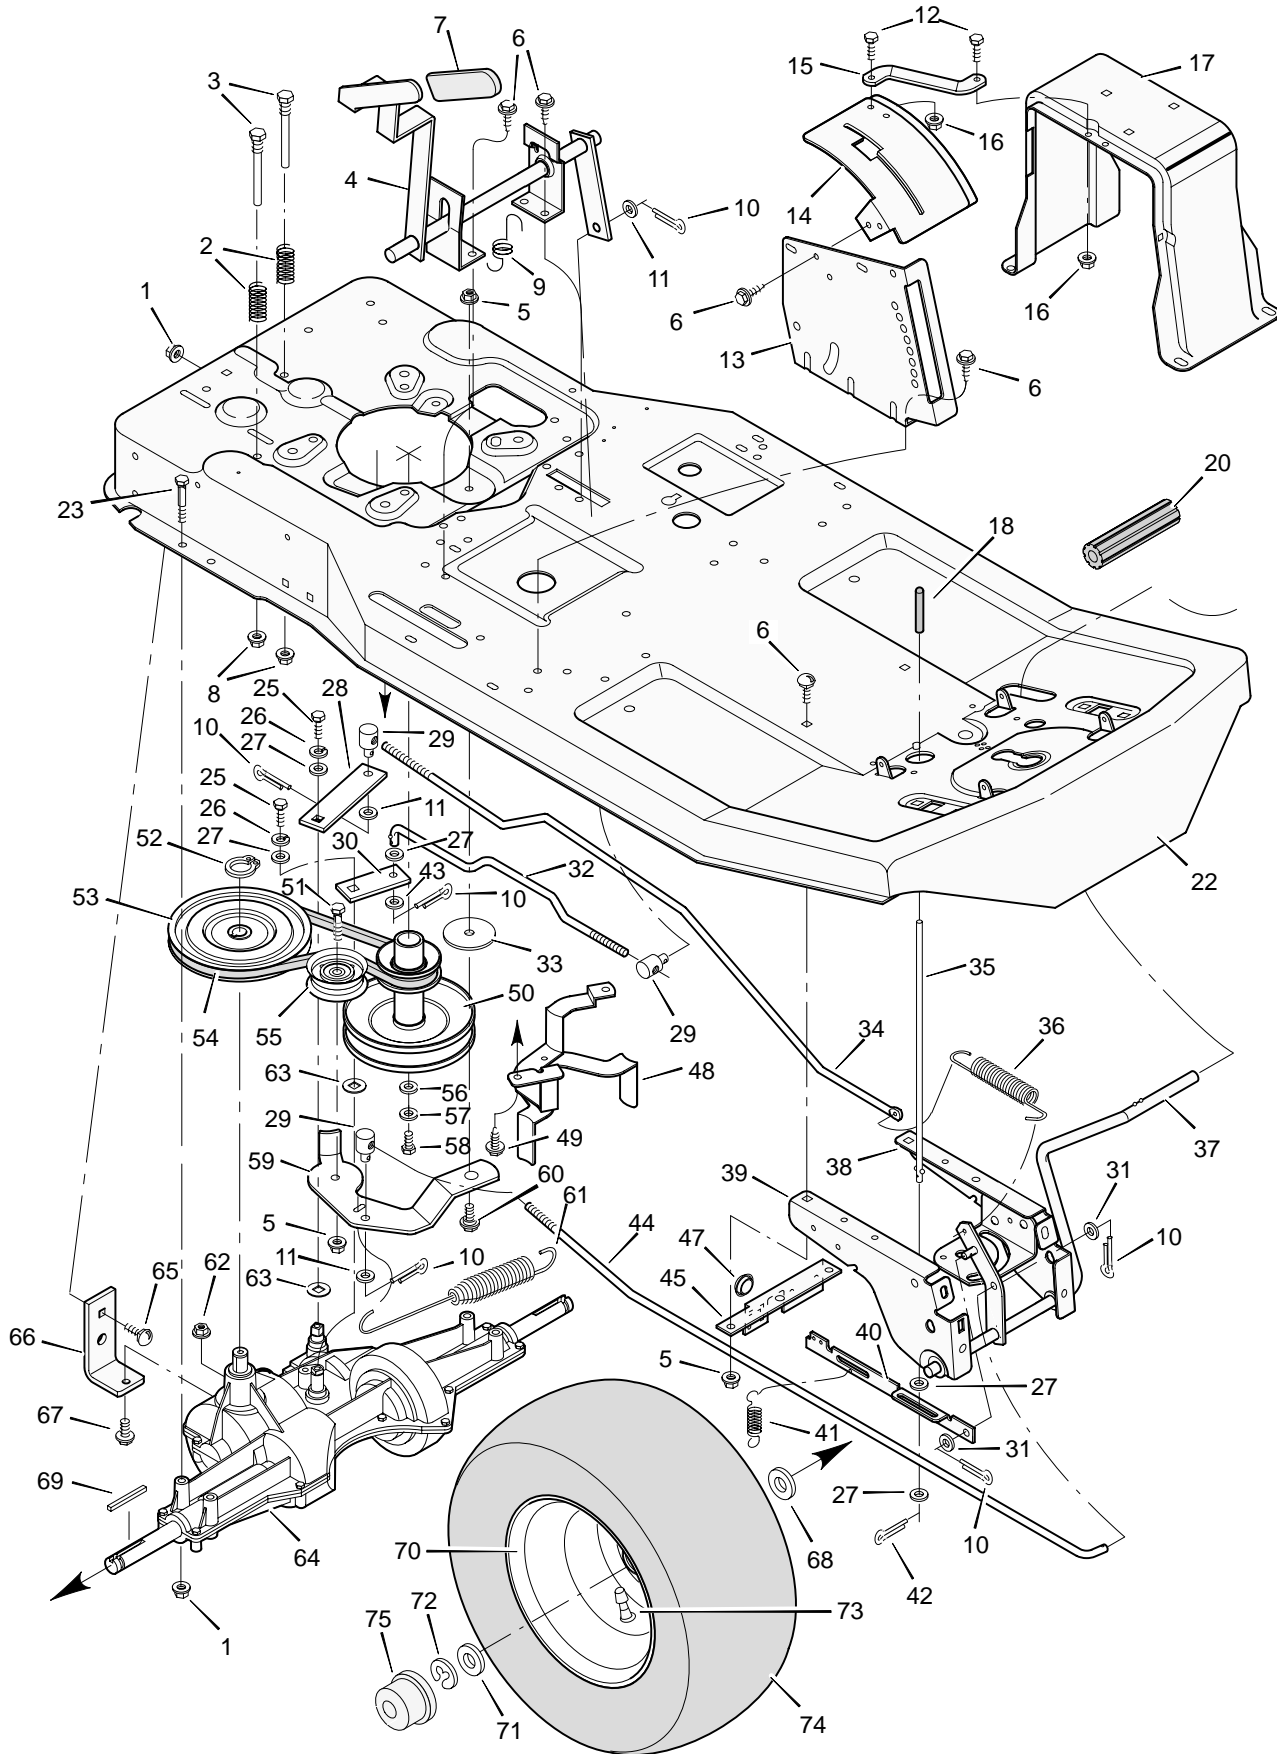

MODEL 30560x51A

REPAIR PARTS MOTION DRIVE

MODEL 30560x51A

REPAIR PARTS MOTION DRIVE

Key No.	Description	Part No.	Key No.	Description	Part No.
1	Locknut, Flange	15x88	40	Link, Parking Brake	56565Z
2	Spring, Compression	164x1	41	Spring, Extension	165x107
3	Guide, Belt	55826	42	Pin, Cotter	30x50
4	Shifter Assembly	56610E701	43	Washer	17x46Z
5	Locknut, Flange	15x84	44	Rod, Clutch	56531Z
6	Screw	26x267	45	Stop, Parking Brake	56227E701
7	Grip, Shift Lever	91573	47	Grommet	56623
8	Hex Nut	15x195	48	Guide, Belt	56215Z
9	Spring, Extension	165x100	49	Screw	26x49
10	Pin, Cotter	30x20	50	Pulley Assembly, Stack	92504Z
11	Washer	17x53Z	51	Bolt, Hex	1x111
12	Bolt, Hex	1x38	52	Ring, Retainer	11x7
13	Plate, Index	56595E701	53	Pulley, Drive	56562
14	Gate, Shift	56606E701	54	Belt, Motion Drive	37x65
15	Brace, Shift Gate	56529E701	55	Pulley, Idler	56526
16	Locknut, Flange	15x89	56	Washer	17x170
17	Support, Seat	56517E701	57	Lockwasher	19x35
18	Grip, Parking Brake	55873	58	Bolt, Hex	1x140
20	Pedal, Rubber	55825	59	Bracket, Idler	56520E701
22	Frame Assembly	56611E701	60	Bolt, Shoulder	9x42
23	Bolt, Hex	1x124	61	Spring, Extension	165x81
25	Bolt, Hex	1x145	62	Locknut, Hex	15x43
26	Lockwasher	18x32	63	Washer	17x148
27	Washer	17x36Z	64	Transaxle, Dana Model 4450-1	‡
28	Yoke, Brake	56500Z	65	Bolt, Carriage	2x53
29	Nut, Adjusting	21920	66	Bracket, Transaxle	56503E701
30	Yoke, Shift	56505Z	67	Bolt, Hex	1x139
31	Washer	17x47Z	68	Washer	17x160
32	Rod, Shift	56591Z	69	Key, Square	56534
33	Washer, Hardened	17x174HT	70	Wheel & Tire Assembly	92308-601
34	Rod, Brake	56530Z	71	Washer	17x195
35	Rod, Parking Brake	56566Z	72	E-Ring	11x3
36	Spring, Extension	165x85	73	Valve Stem **	24373
37	Lever, Pedal	56511E701	74	Tire Only **	24393
38	Plate, Left Suspension	56224E701	75	Hub Cap, Optional	24582
39	Plate, Right Suspension	56023E701			

‡ Parts are available from a Authorized Engine Service Center. See "Engines, Gasoline" or "Gasoline Engines" in the yellow pages of the telephone directory

** Also included with Key No. 70.