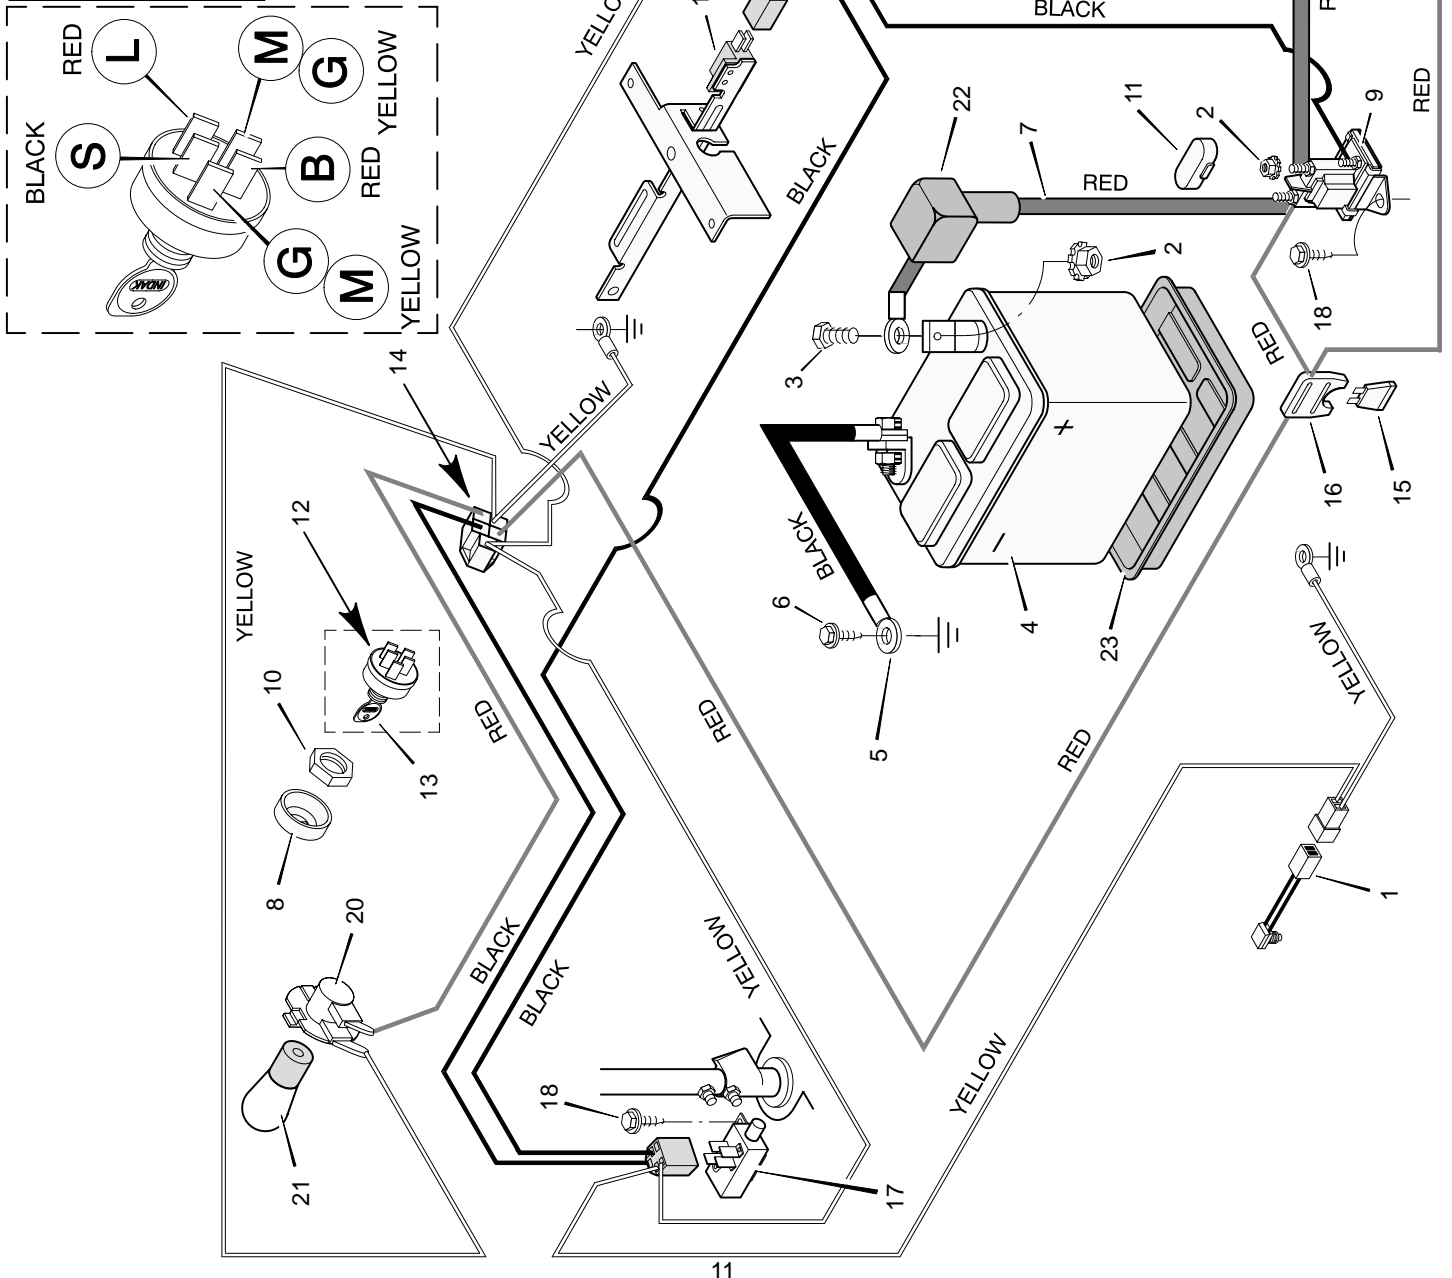

MODEL 30560x51A

REPAIR PARTS ELECTRICAL SYSTEM

POS.	FUNCTION	CIRCUIT (MAKE)
1	OFF	M+G
2	RUN LIGHTS	B+L
3	RUN	NONE
4	START	B+S