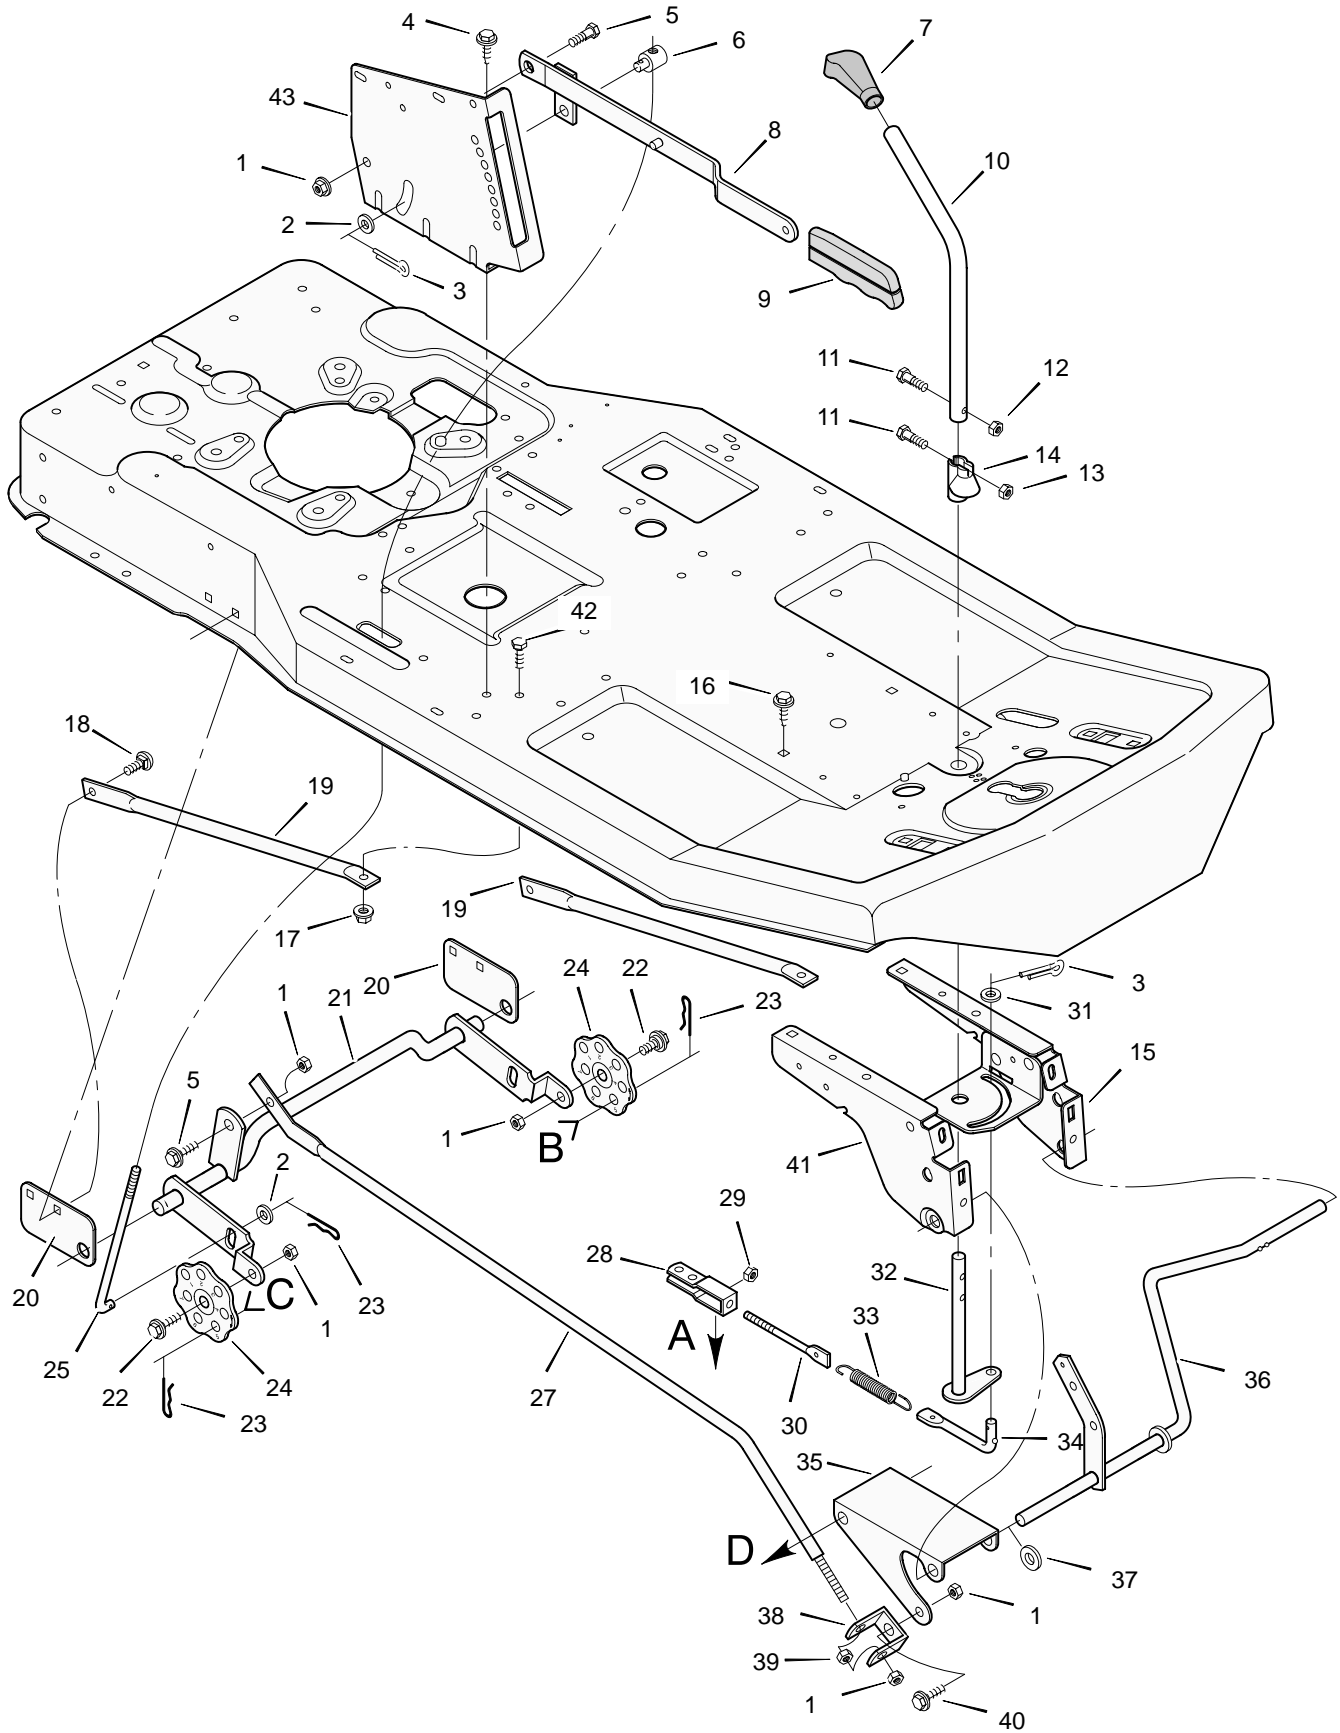

MODEL 30560x51A

REPAIR PARTS MOWER HOUSING SUSPENSION

MODEL 30560x51A

REPAIR PARTS MOWER HOUSING SUSPENSION

Key No.	Description	Part No.
1	Locknut, Flange	15x84
2	Washer	17x53
3	Pin, Cotter	30x20
4	Screw	26x249
5	Bolt, Shoulder	9x9Z
6	Nut, Adjusting	21920
7	Grip, Blade Control	92698
8	Lever Assembly, Lift	56031E701
9	Grip, Lift Lever	91573
10	Attachment, Clutch	55927Z
11	Bolt, Hex	1x76
12	Locknut	15x66
13	Locknut, Flange	15x89
14	Cam, Blade Control	55853
15	Plate, Left Suspension	56224E701
16	Screw	26x249
17	Locknut, Flange	15x88
18	Bolt, Carriage	2x64
19	Strut, Frame	55326E701
20	Plate, Mounting	55270E701
21	Rod Assembly, Rear Suspension	55346E701
22	Bolt, Shoulder	9x4
23	Pin, Hair	31x4
24	Plate, Adjusting	55344E701
25	Rod, Lifter	24839E701
27	Rod, Suspension	55957E701
28	Clevis	24471Z
29	Nut, Hex	15x2
30	Link, Blade Drive	55271Z
31	Washer	17x48
32	Rod and Arm Assembly	55930E701
33	Spring, Extension	165x67
34	Link, Front Deck	55179E701
35	Bracket, Front Suspension	55139E701
36	Lever, Pedal	56511E701
37	Washer	17x122
38	Clevis	55298
39	Locknut, Hex	15x73
40	Bolt, Shoulder	9x17
41	Plate, Right Suspension	56023E701
42	Bolt, Hex	1x45
43	Plate, Index	56595E701