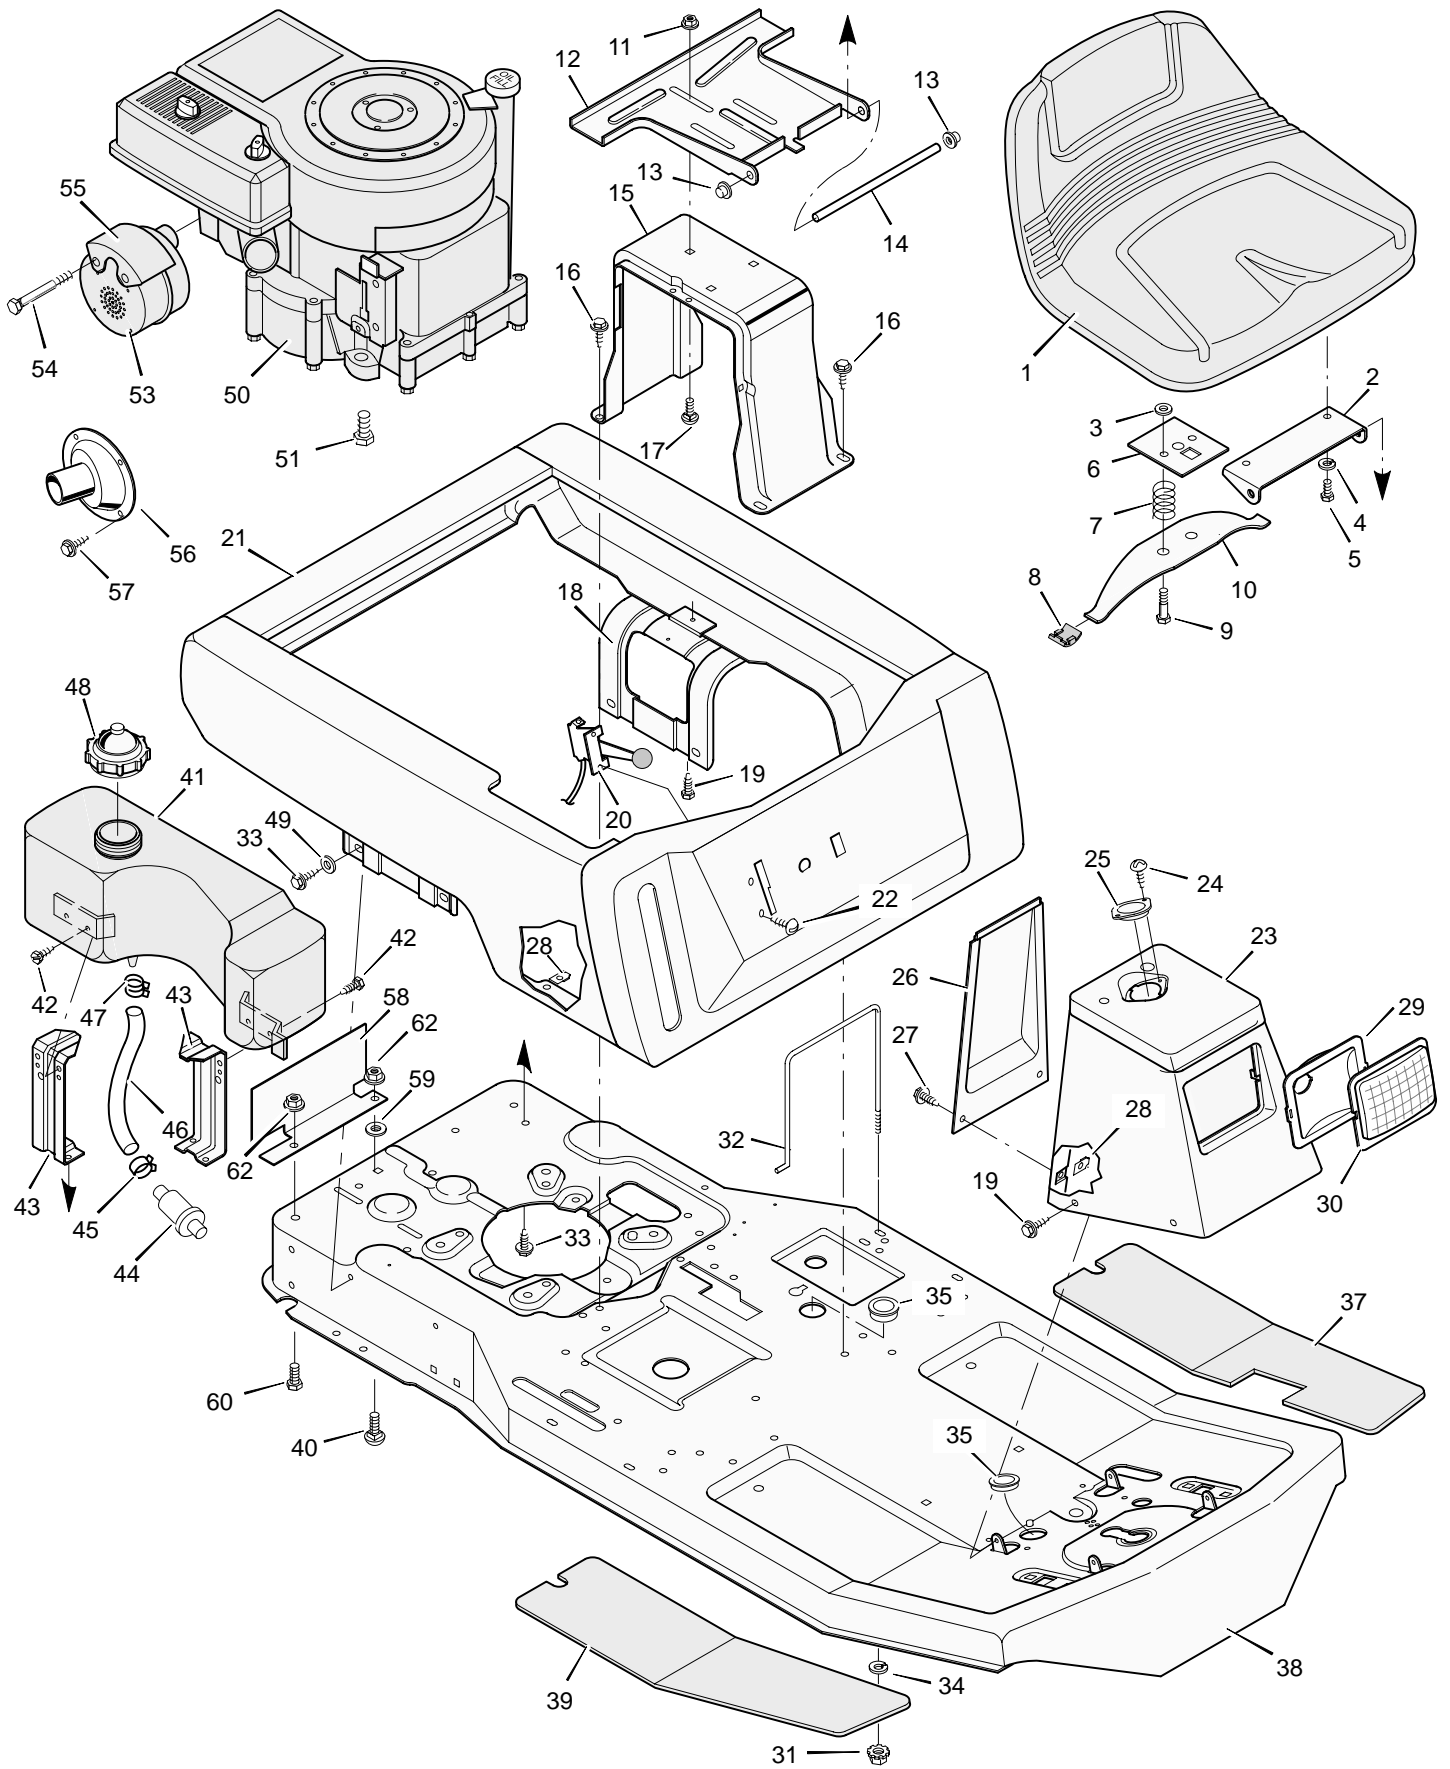

MODEL 30560x50B

REPAIR PARTS BODY CHASSIS

MODEL 30560x50B

REPAIR PARTS BODY CHASSIS

Key No.	Description	Part No.	Key No.	Description	Part No.
1	Seat	54784	35	Grommet	21268
2	Hinge, Seat	56516E700	37	Mat, Left	56107
3	Retainer	28x64	38	Frame Assembly	56611E700
4	Lockwasher	18x16	39	Mat, Right	56106
5	Bolt, Hex	1x45	40	Bolt, Carriage	2x53
6	Plate, Seat Switch	91963	41	Tank, Fuel	55805
7	Spring, Compression	164x26	42	Screw	26x213
8	Glide, Seat Spring	91822	43	Bracket, Fuel Tank	55806E700
9	Bolt, Shoulder	9x38	44	Filter, Fuel	56002
10	Spring, Seat	91964	45	Clamp	91174
11	Locknut, Flange	15x88	46	Line, Fuel	91022
12	Bracket, Seat Pivot	56518E700	47	Clamp	23713
13	Cap, Push On	28x23	48	Cap, Fuel	92317
14	Rod, Seat Hinge	56537 Z	49	Washer	19x6
15	Support, Seat	56517E700	50	Engine	‡
16	Screw	26x249	51	Bolt, Engine Mount	25x7
17	Bolt, Carriage	2x53	53	Muffler	90330
18	Support, Body *	55017E700	54	Bolt	1x118
19	Screw	26x214	55	Shield, Heat	90332
20	Throttle Control	56599	56	Deflector, Exhaust	92144
21	Body	54766E245	57	Screw	26x208
22	Screw	26x201	58	Shield, Heat	56636E700
23	Console Assembly	56570E245	59	Washer	28x64
24	Screw	26x201	60	Bolt	1x91
25	Bearing, Steering Post	56022	62	Locknut, Flange	15x76
26	Console, Plate	55023E700	–	Owner's Manual	F–98617
27	Screw	4x24	–	Owner's Manual	F–98618
28	J–Nut	28x18	–	Parts List	F–98619
29	Reflector	56241 Z	–	Decal, Right Panel	44x7718
30	Lens	90082	–	Decal, Left Panel	44x7719
31	Locknut	15x66	–	Decal, Front Console	44x6656
32	Clamp, Battery	54800 Z	–	Decal, Shift	44x4402
33	Screw	26x49	–	Decal, Warning	44x6816
34	Washer	17x38			