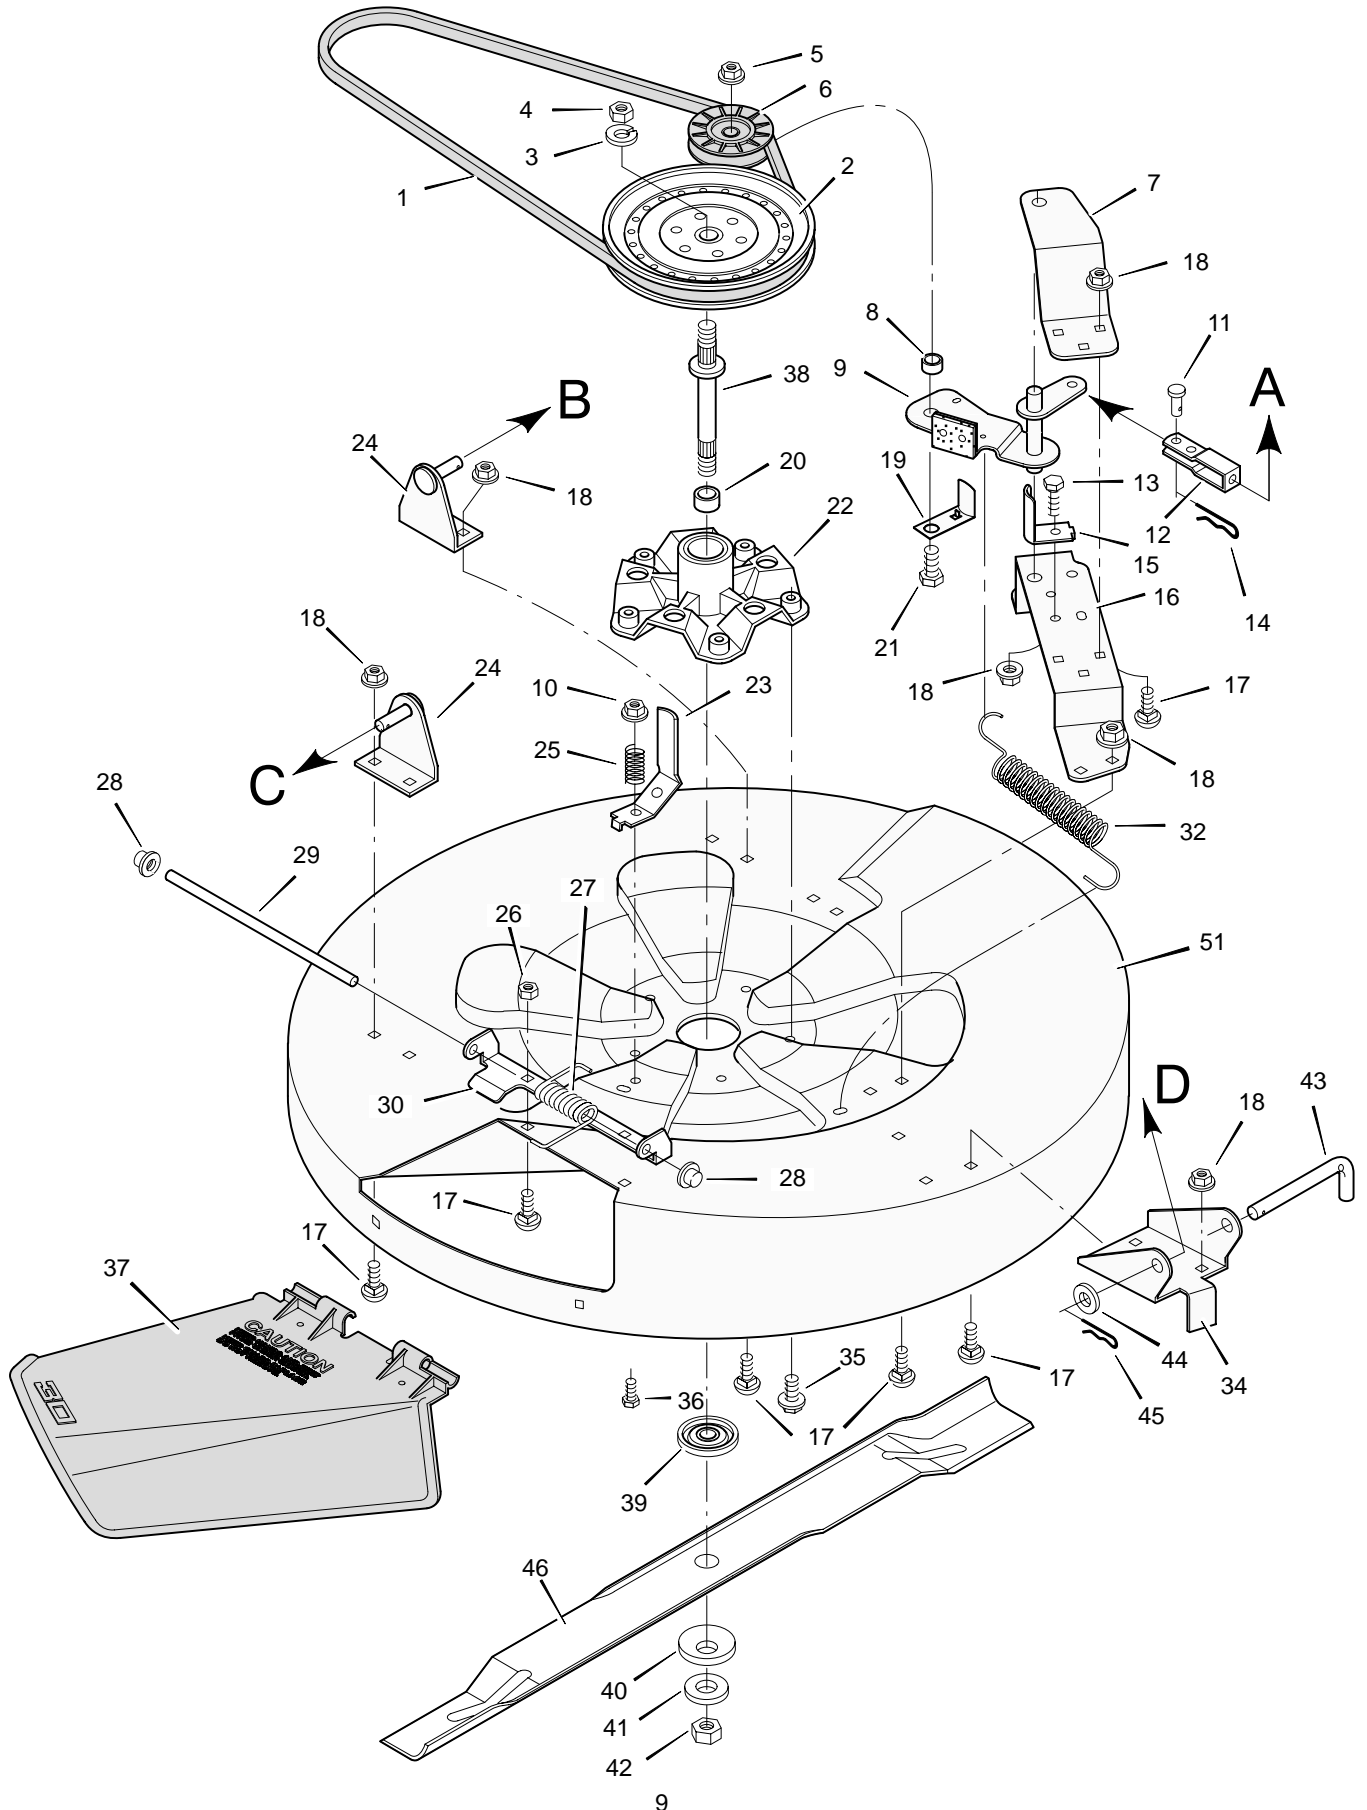

MODEL 30560x50B

REPAIR PARTS MOWER HOUSING

MODEL 30560x50B

REPAIR PARTS MOWER HOUSING

Key No.	Description	Part No.	Key No.	Description	Part No.
1	Belt, Mower Drive	37x57	24	Bracket, Hanger	55974E700
2	Pulley, Splined	91951	25	Spring, Compression	164x1
3	Lockwasher	18x33	26	Nut, Hex	15x43
4	Locknut, Hex	15x100	27	Spring, Torsional	166x4
5	Nut, Hex	15x41	28	Push On Cap	28x23
6	Pulley, Idler	91178	29	Rod	21197 Z
7	Bracket, Upper Idler	55921E701	30	Hinge, Chute Deflector	56213E700
8	Spacer	55895	32	Spring, Extension	165x68
9	Assembly, Blade Idler	55979	34	Bracket, Front	55916E700
10	Locknut, Flange	15x88	35	Screw	26x216
11	Pin, Clevis	29x99	36	Bolt, Hex	1x75
12	Clevis	24471 Z	37	Deflector, Chute	55971
13	Bolt, Hex	1x45	38	Mandrel	91921
14	Pin, Hair	31x6	39	Adapter, Blade	92466
15	Guide, Belt	55977	40	Washer, Belleville	17x166
16	Bracket, Lower Idler	55920E701	41	Washer, Hardened	17x165
17	Bolt, Carriage	2x53	42	Nut, Hex	15x100
18	Nut, Flange	15x79	43	Pin, Pull	90828 Z
19	Guide, Belt	55894	44	Washer	17x67 Z
20	Spacer	91925	45	Pin, Hair	31x4
21	Bolt, Hex	1x127	46	Blade, Standard	55793E701
22	Housing, Mandrel	55962	1-51	Mower Housing, Complete	403330
23	Guide, Belt	55956 Z