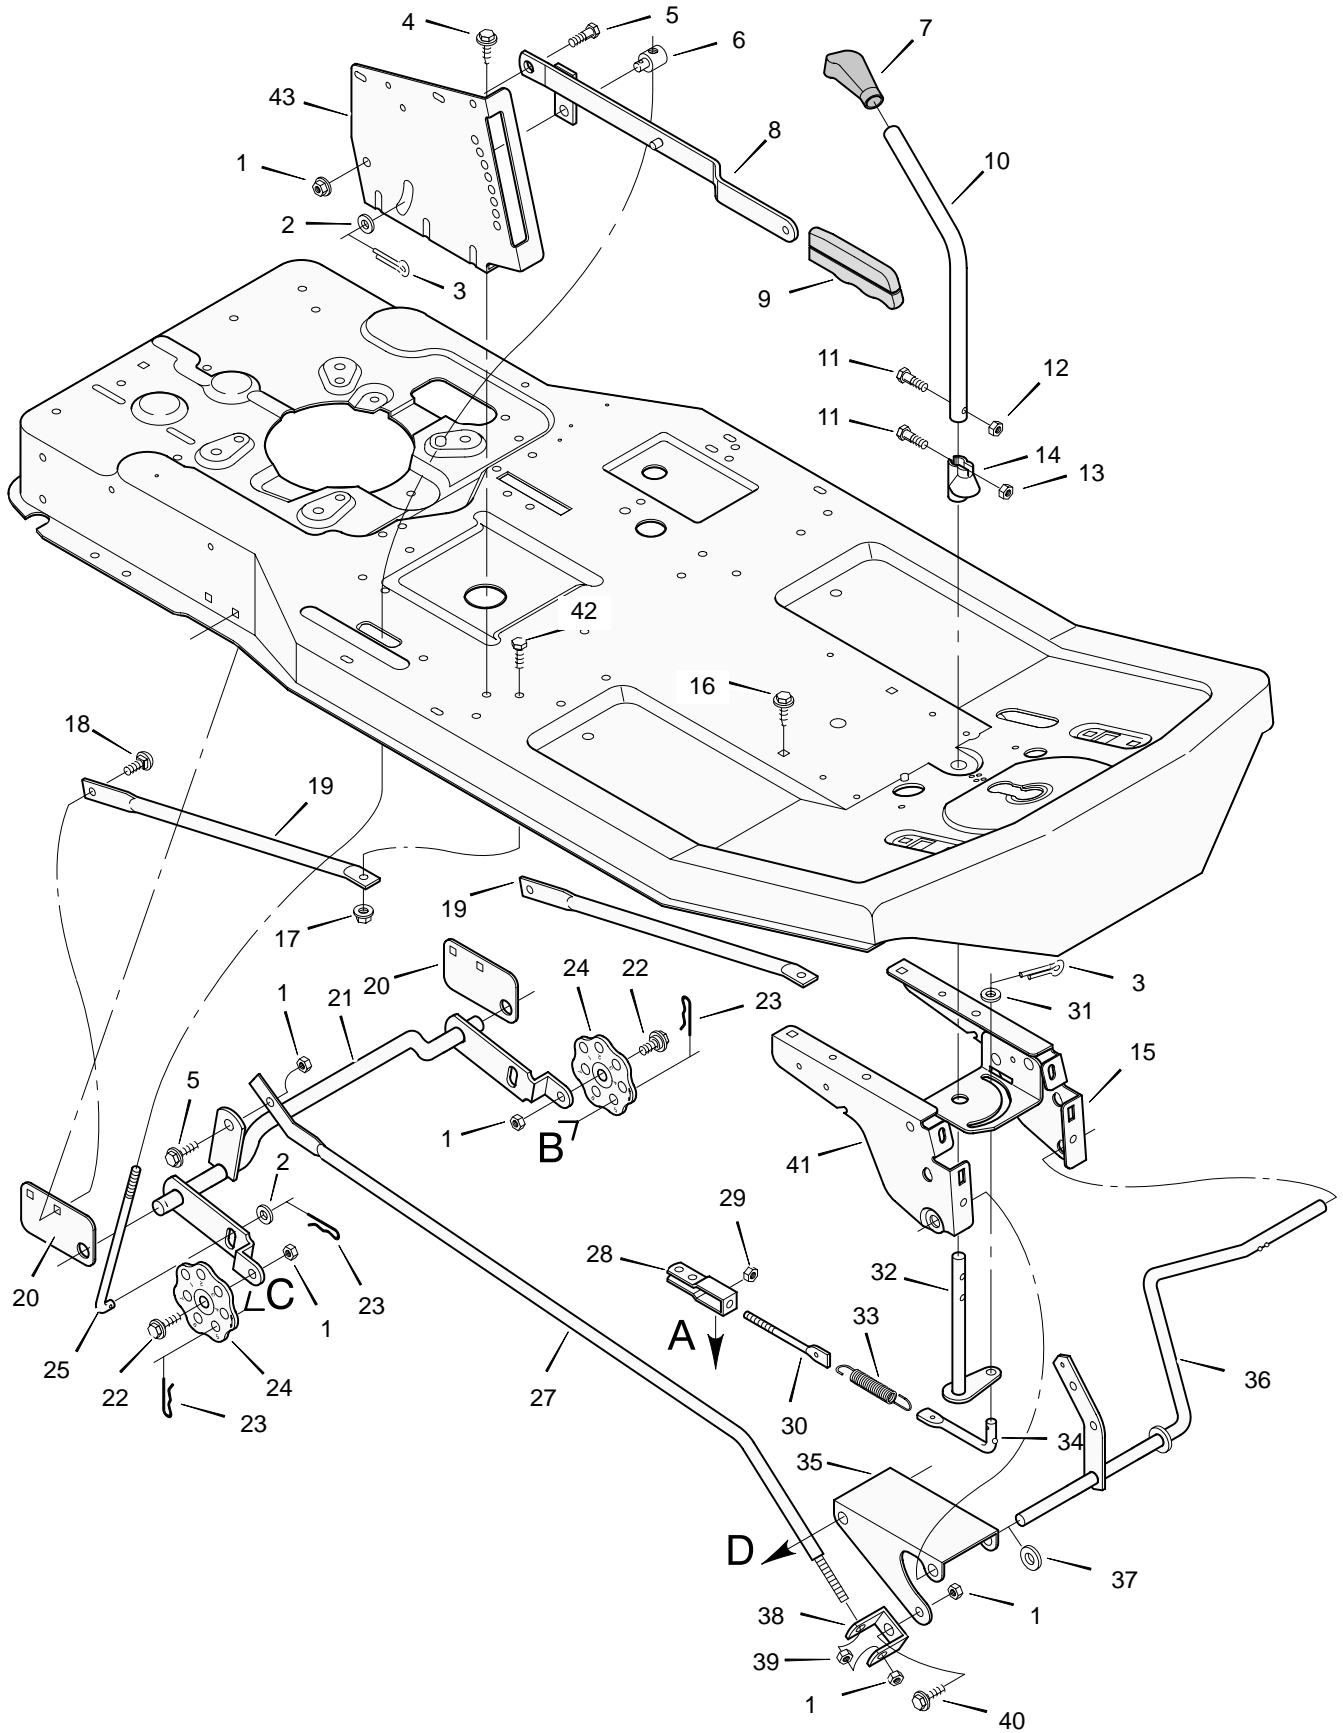

MODEL 30560x50B

REPAIR PARTS MOWER HOUSING SUSPENSION

MODEL 30560x50B

REPAIR PARTS MOWER HOUSING SUSPENSION

Key No.	Description	Part No.
1	Locknut, Flange	15x84
2	Washer	17x53 Z
3	Pin, Cotter	30x20
4	Screw	26x249
5	Bolt, Shoulder	9x9 Z
6	Nut, Adjusting	21920
7	Grip, Blade Control	92698
8	Lever Assembly, Lift	56031E700
9	Grip, Lift Lever	91573
10	Attachment, Clutch	55927 Z
11	Bolt, Hex	1x76
12	Locknut	15x66
13	Locknut, Flange	15x89
14	Cam, Blade Control	55853
15	Plate, Left Suspension	56224E700
16	Screw	26x249
17	Locknut, Flange	15x88
18	Bolt, Carriage	2x64
19	Strut, Frame	55326
20	Plate, Mounting	55270E700
21	Rod Assembly, Rear Suspension	55346E700
22	Bolt, Shoulder	9x4
23	Pin, Hair	31x4
24	Plate, Adjusting	55344 Z
25	Rod, Lifter	24839 Z
27	Rod, Suspension	55957E700
28	Clevis	24471 Z
29	Nut, Hex	15x2
30	Link, Blade Drive	55271 Z
31	Washer	17x48
32	Rod and Arm Assembly	55930E700
33	Spring, Extension	165x67
34	Link, Front Deck	55179 Z
35	Bracket, Front Suspension	55139E700
36	Lever, Pedal	56511E700
37	Washer	17x122 Z
38	Clevis	55298
39	Locknut, Hex	15x73
40	Bolt, Shoulder	9x17
41	Plate, Right Suspension	56023E700
42	Bolt, Hex	1x45
43	Plate, Index	56595E700