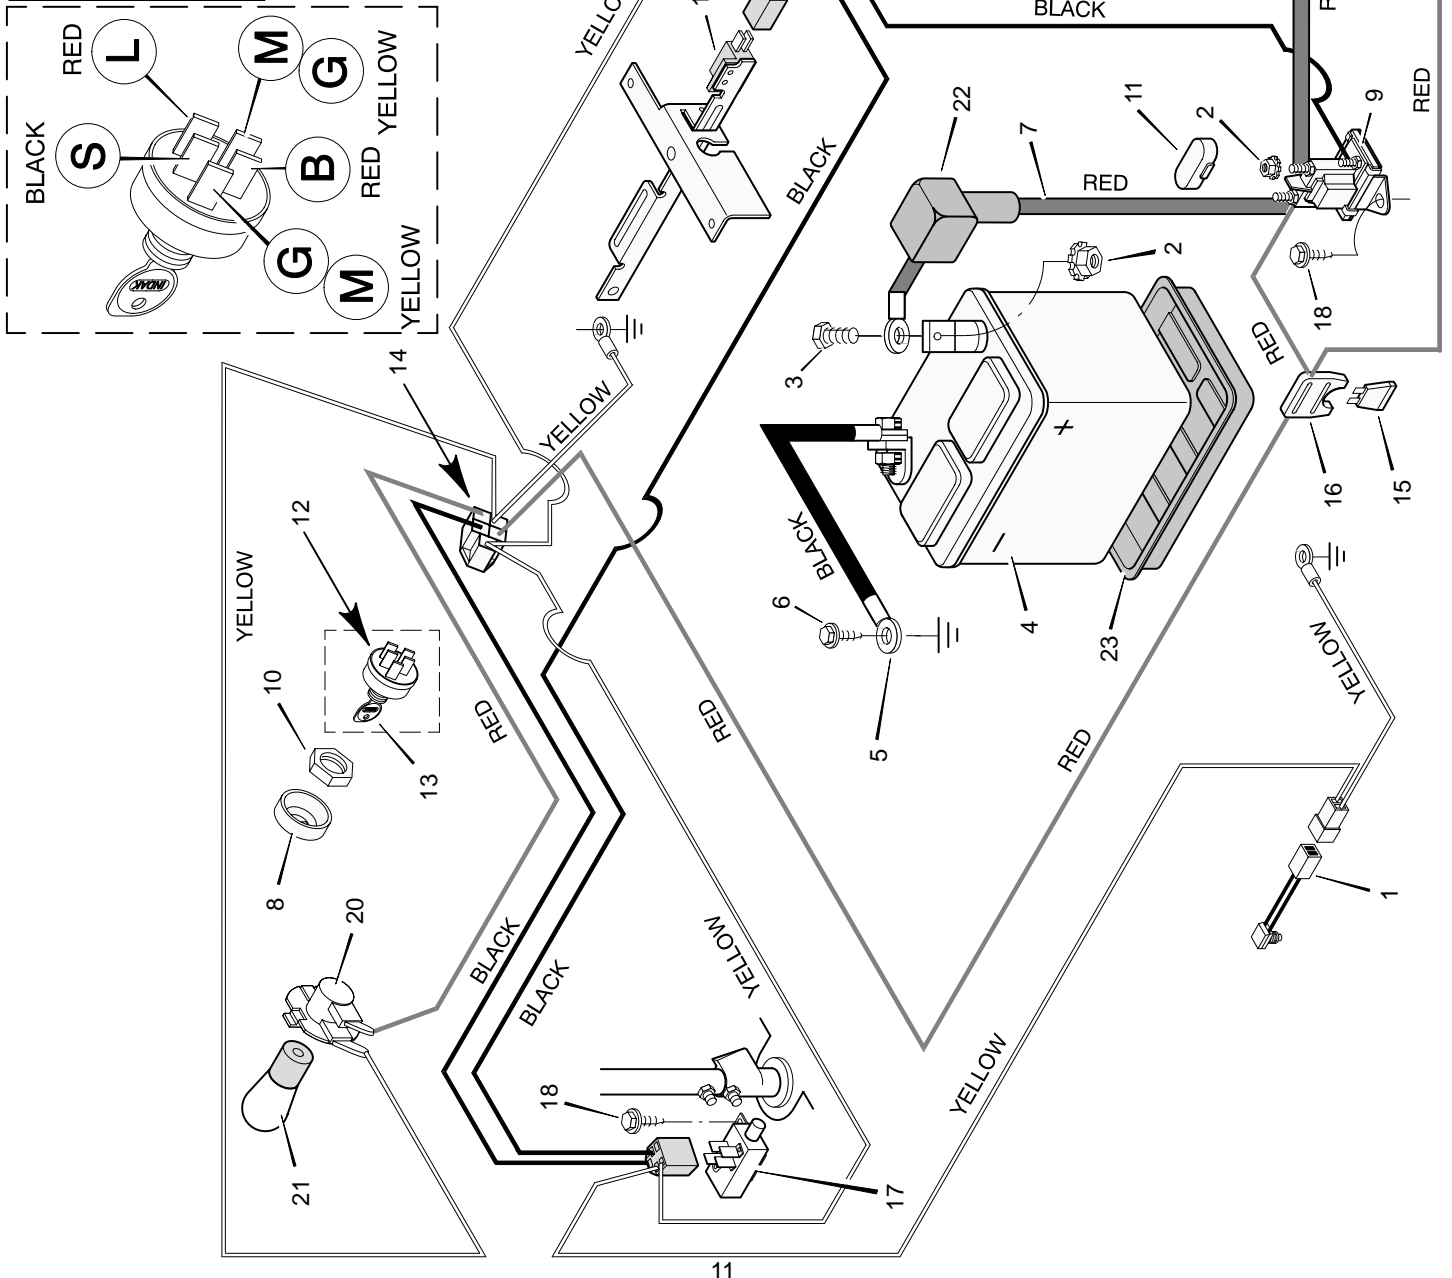

MODEL 30560x50B

REPAIR PARTS MOWER HOUSING

MODEL 30560x50B

REPAIR PARTS MOWER HOUSING

Key No.	Description	Part No.	Key No.	Description	Part No.
1	Belt, Mower Drive	37x57	24	Bracket, Hanger	55974E700
2	Pulley, Splined	91951	25	Spring, Compression	164x1
3	Lockwasher	18x33	26	Nut, Hex	15x43
4	Locknut, Hex	15x100	27	Spring, Torsional	166x4
5	Nut, Hex	15x41	28	Push On Cap	28x23
6	Pulley, Idler	91178	29	Rod	21197 Z
7	Bracket, Upper Idler	55921E701	30	Hinge, Chute Deflector	56213E700
8	Spacer	55895	32	Spring, Extension	165x68
9	Assembly, Blade Idler	55979	34	Bracket, Front	55916E700
10	Locknut, Flange	15x88	35	Screw	26x216
11	Pin, Clevis	29x99	36	Bolt, Hex	1x75
12	Clevis	24471 Z	37	Deflector, Chute	55971
13	Bolt, Hex	1x45	38	Mandrel	91921
14	Pin, Hair	31x6	39	Adapter, Blade	92466
15	Guide, Belt	55977	40	Washer, Belleville	17x166
16	Bracket, Lower Idler	55920E701	41	Washer, Hardened	17x165
17	Bolt, Carriage	2x53	42	Nut, Hex	15x100
18	Nut, Flange	15x79	43	Pin, Pull	90828 Z
19	Guide, Belt	55894	44	Washer	17x67 Z
20	Spacer	91925	45	Pin, Hair	31x4
21	Bolt, Hex	1x127	46	Blade, Standard	55793E701
22	Housing, Mandrel	55962	1-51	Mower Housing, Complete	403330
23	Guide, Belt	55956 Z			

MODEL 30560x50B

REPAIR PARTS ELECTRICAL SYSTEM

POS.	FUNCTION	CIRCUIT (MAKE)
1	OFF	M+G
2	RUN LIGHTS	B+L
3	RUN	NONE
4	START	B+S

Key No.	Description	Part No.
1	Switch, Seat Sensor	91031
2	Locknut	15x66
3	Bolt	1x38
4	Battery	91414
5	Cable, Battery Ground	24x3
6	Screw	26x49
7	Cable, Red Battery	24x24
8	Cap, Ignition	91488
9	Solenoid	94613
10	Nut, Hex	91489
11	Cover, Solenoid (Optional)	56049
12	Switch, Ignition	91846
13	Key, Ignition	20729
14	Harness, Chassis Wire	250x85
15	Fuse	54212
16	Holder, Fuse	407078
17	Switch, Limit	91032
18	Screw	26x233
19	Switch, Limit	24273
20	Socket, Light	92372
21	Bulb, Light	90084
22	Cover, Terminal	54148
23	Tray, Battery	91896