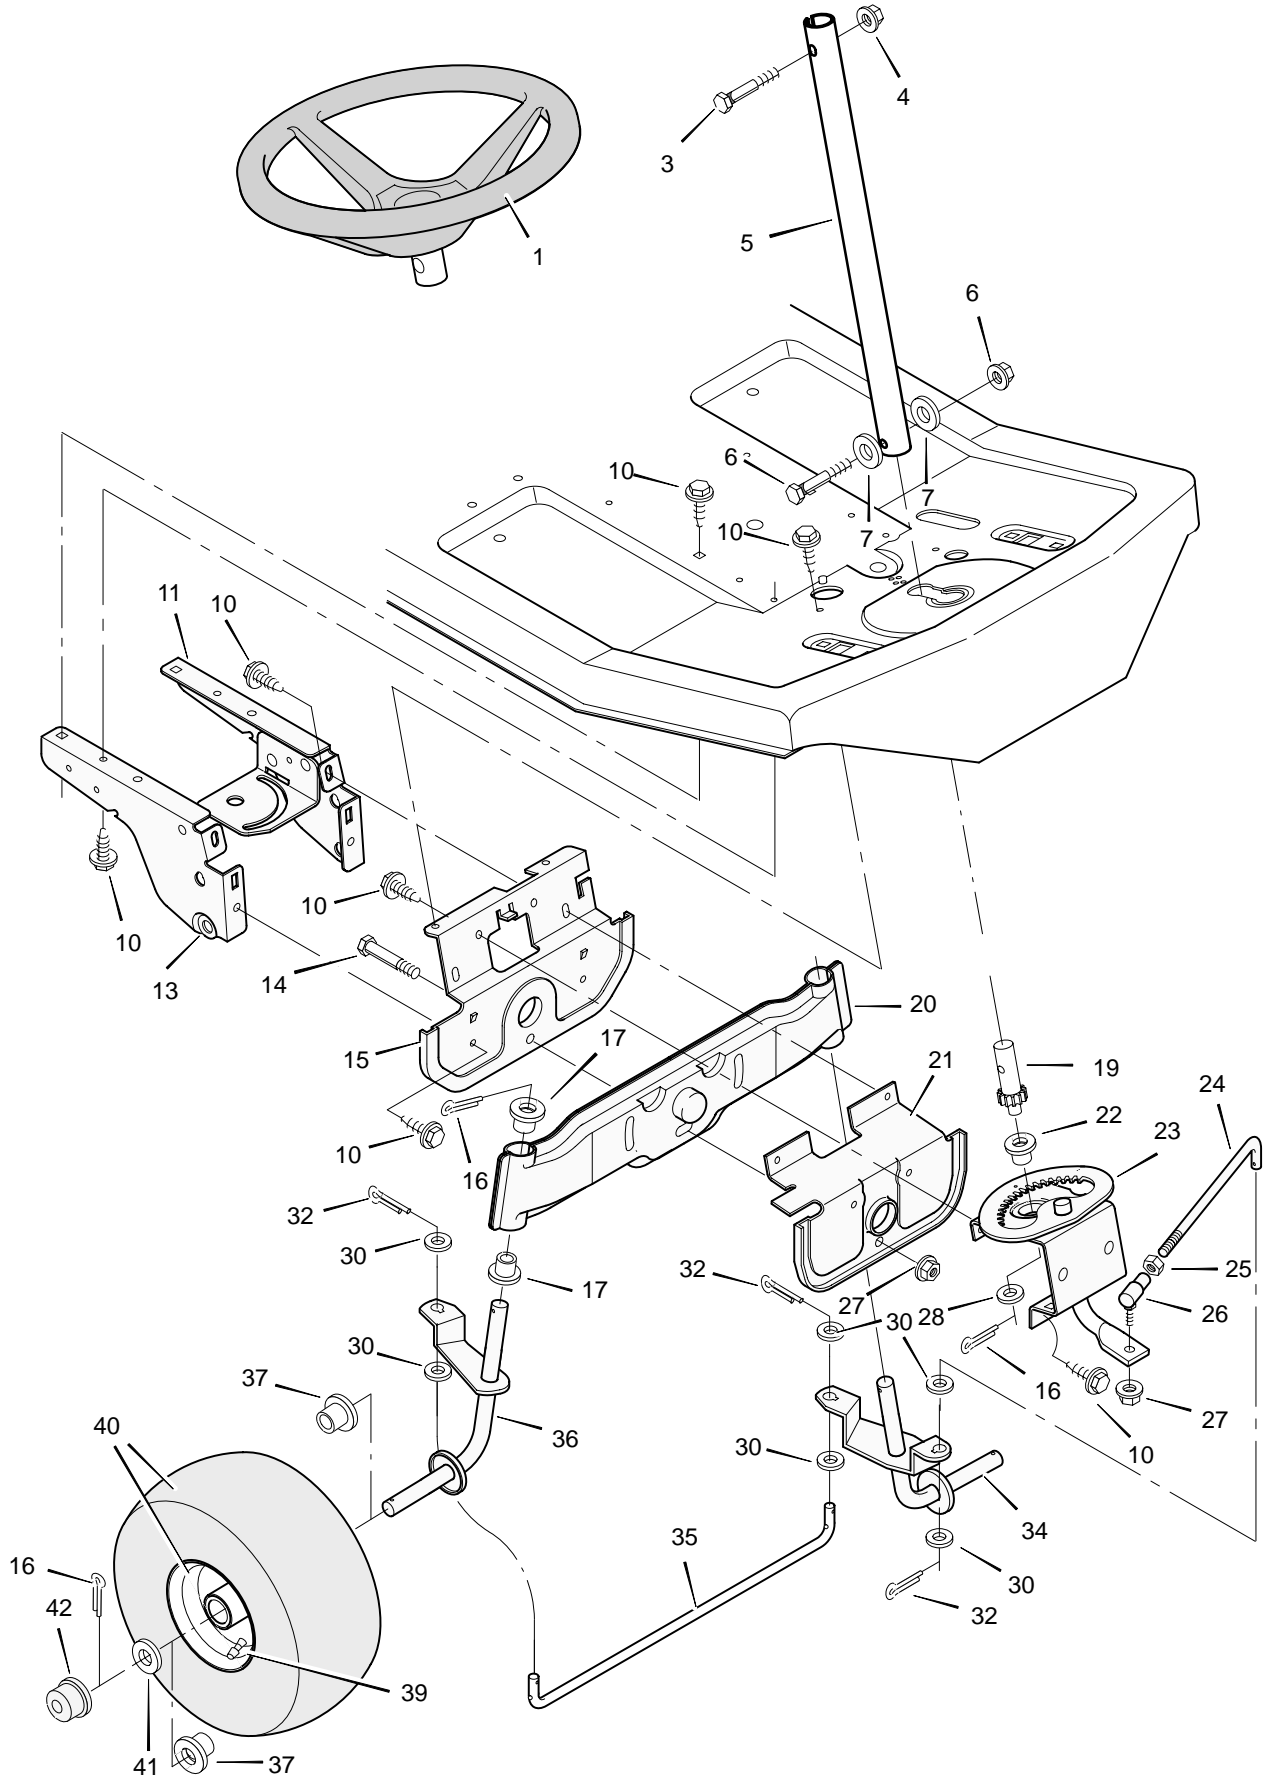

MODEL 30560x50B

REPAIR PARTS STEERING

Key No.	Description	Part No.
1	Steering Wheel	92078
2	Bellows	54789
3	Bolt, Hex	1x102
4	Locknut, Flange	15x88
5	Post, Steering	91444C
6	Nut, Hex	15x88
7	Washer	17x47 Z
8	Cover, Steering Post	54788
9	Bearing	55004
10	Screw	26x267
11	Plate, Left Suspension	56224E700
13	Plate, Right Suspension	56023E700
14	Bolt, Hex	1x69
15	Support, Front Axle	56231E700
16	Pin, Cotter	30x49
17	Bearing, Spindle	55003
19	Gear, Pinion	56057
20	Axle Assembly, Front	56223E700
21	Hanger Assembly, Front Axle	56230E700
22	Bearing	55168
23	Sector Assembly	56236E700
24	Rod, Drag Link	56625 Z
25	Nut, Hex	15x61
26	Ball Joint, Steering	21031
27	Locknut, Flange	15x87 Z
28	Washer	17x87 Z
30	Washer	17x53 Z
32	Pin, Cotter	30x20
34	Spindle Assembly, Left	55039E700
35	Rod, Tie	55026 Z
36	Spindle Assembly, Right	55038E700
37	Bearing, Wheel *	56105
38	Tire	55700
39	Valve Stem *	24373
40	Wheel & Tire Assembly	92303-601
41	Washer	17x197
42	Cap, Hub (Optional)	94618

* Also included with Key No. 40.