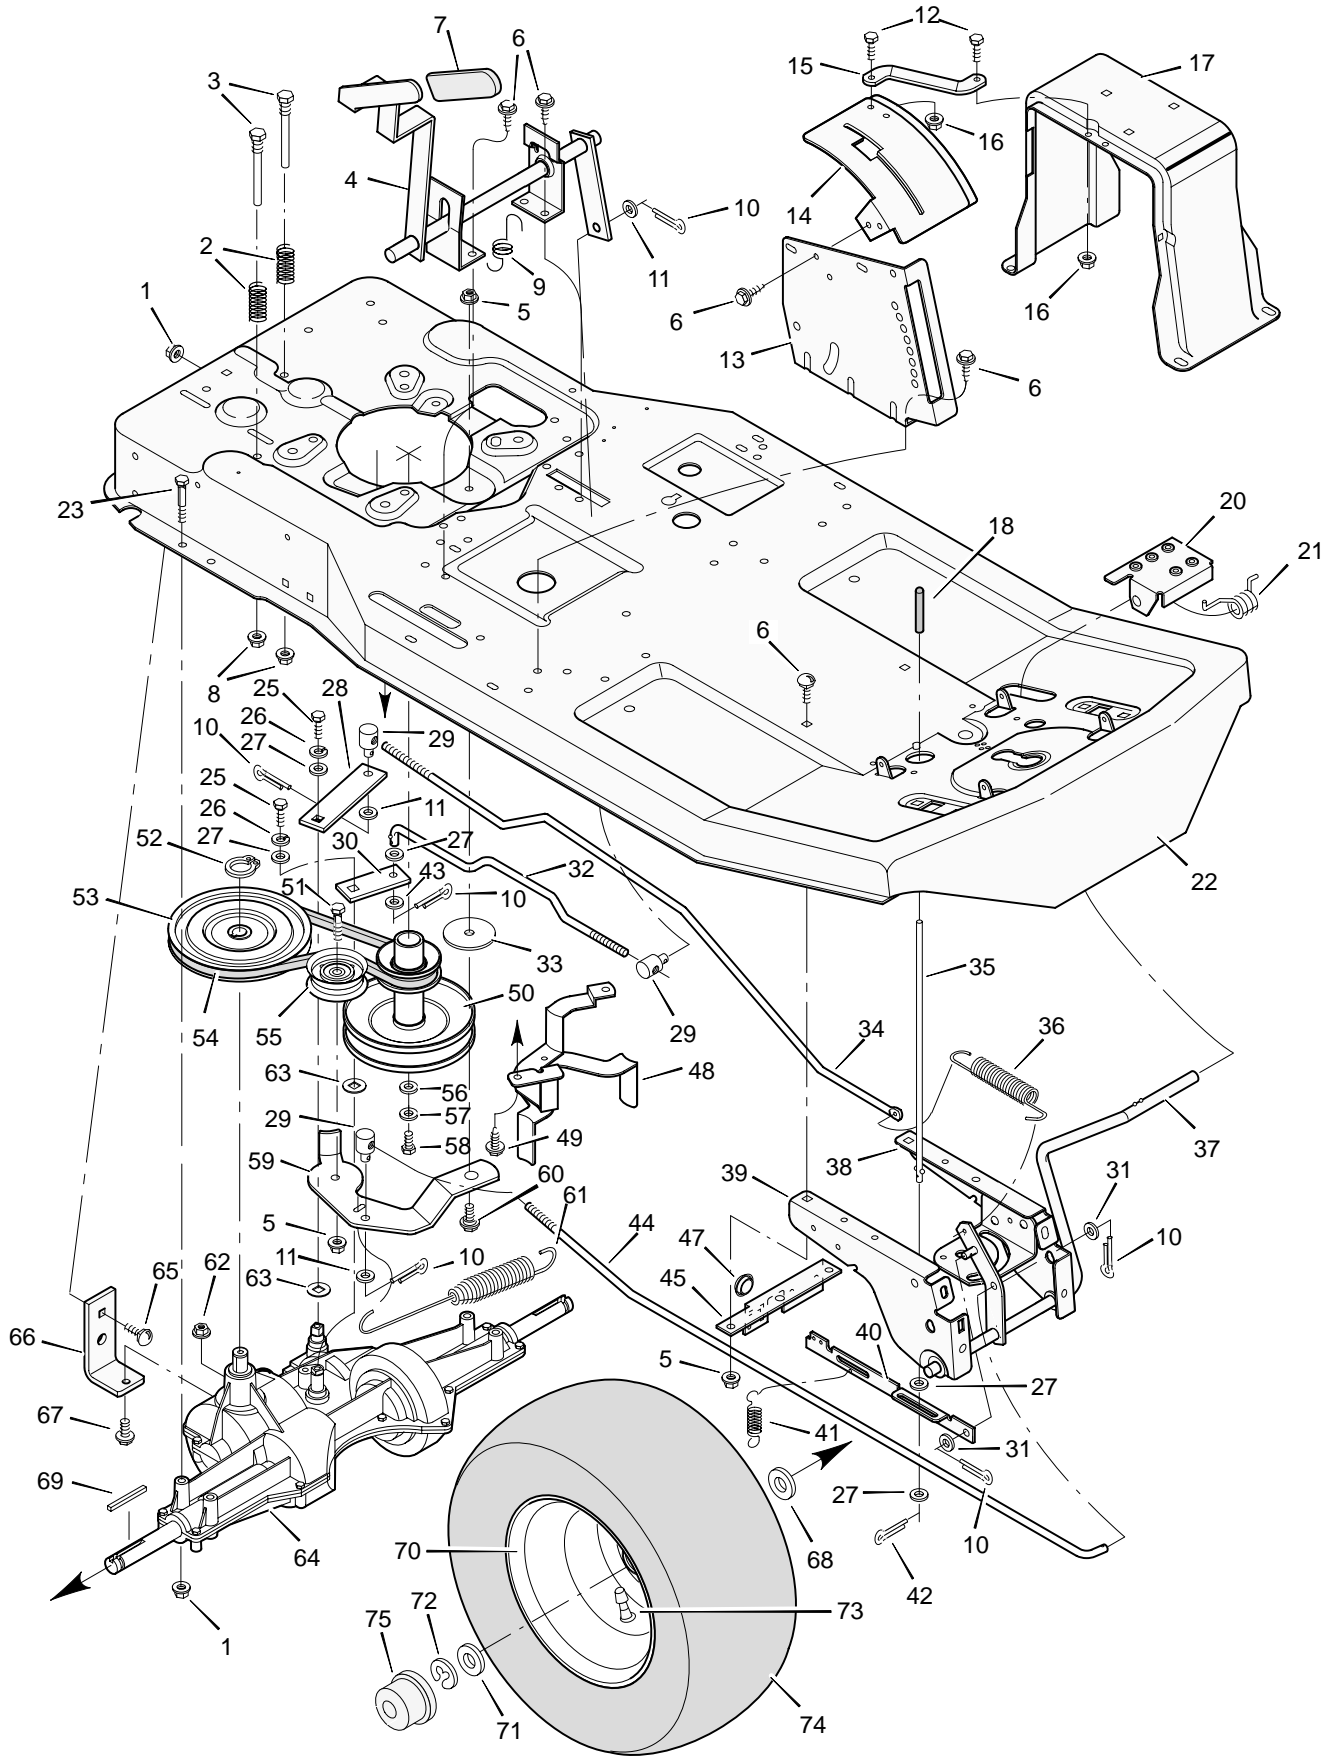

MODEL 30560x50B

REPAIR PARTS MOTION DRIVE

MODEL 30560x50B

REPAIR PARTS MOTION DRIVE

Key No.	Description	Part No.	Key No.	Description	Part No.
1	Locknut, Flange	15x88	39	Plate, Right Suspension	56023E700
2	Spring, Compression	164x1	40	Link, Parking Brake	56565 Z
3	Guide, Belt	55826	41	Spring, Extension	165x107
4	Shifter Assembly	56610E701	42	Pin, Cotter	30x50
5	Locknut, Flange	15x84	43	Washer	17x46 Z
6	Screw	26x267	44	Rod, Clutch	56531 Z
7	Grip, Shift Lever	91573	45	Stop, Parking Brake	56227E700
8	Hex Nut	15x115	47	Grommet	56623
9	Spring, Extension	165x100	48	Guide, Belt	56215 Z
10	Pin, Cotter	30x20	49	Screw	26x49
11	Washer	17x53 Z	50	Pulley Assembly, Stack	92504 Z
12	Bolt, Hex	1x38	51	Bolt, Hex	1x111
13	Plate, Index	56595E700	52	Ring, Retainer	11x7
14	Gate, Shift	56606E700	53	Pulley, Drive	56562
15	Brace, Shift Gate	56529E700	54	Belt, Motion Drive	37x65
16	Locknut, Flange	15x89	55	Pulley, Idler	56526
17	Support, Seat	56517E700	56	Washer	17x170
18	Grip, Parking Brake	55873	57	Lockwasher	19x35
20	Pedal	56409E700	58	Bolt, Hex	1x140
21	Spring	165x81	59	Bracket, Idler	56520E700
22	Frame Assembly	56611E700	60	Bolt, Shoulder	9x42
23	Bolt, Hex	1x124	61	Spring, Extension	165x81
25	Bolt, Hex	1x145	62	Locknut, Hex	15x43
26	Lockwasher	18x32	63	Washer	17x148
27	Washer	17x36	64	Transaxle, Dana Model 4450-1	‡
28	Yoke, Brake	56500 Z	65	Bolt, Carriage	2x53
29	Nut, Adjusting	21920	66	Bracket, Transaxle	56503 Z
30	Yoke, Shift	56505 Z	67	Bolt, Hex	1x139
31	Washer	17x47 Z	68	Washer	17x160
32	Rod, Shift	56591 Z	69	Key, Square	56534
33	Washer, Hardened	17x174 Z	70	Wheel & Tire Assembly	92308-601
34	Rod, Brake	56530 Z	71	Washer	17x195
35	Rod, Parking Brake	56566 Z	72	E-Ring	11x3
36	Spring, Extension	165x85	73	Valve Stem **	24373
37	Lever, Pedal	56511E700	74	Tire Only **	24393
38	Plate, Left Suspension	56224E700	75	Hub Cap, Optional	94618

‡ Parts are available from a Authorized Engine Service Center. See "Engines, Gasoline" or "Gasoline Engines" in the yellow pages of the telephone directory

** Also included with Key No. 70.