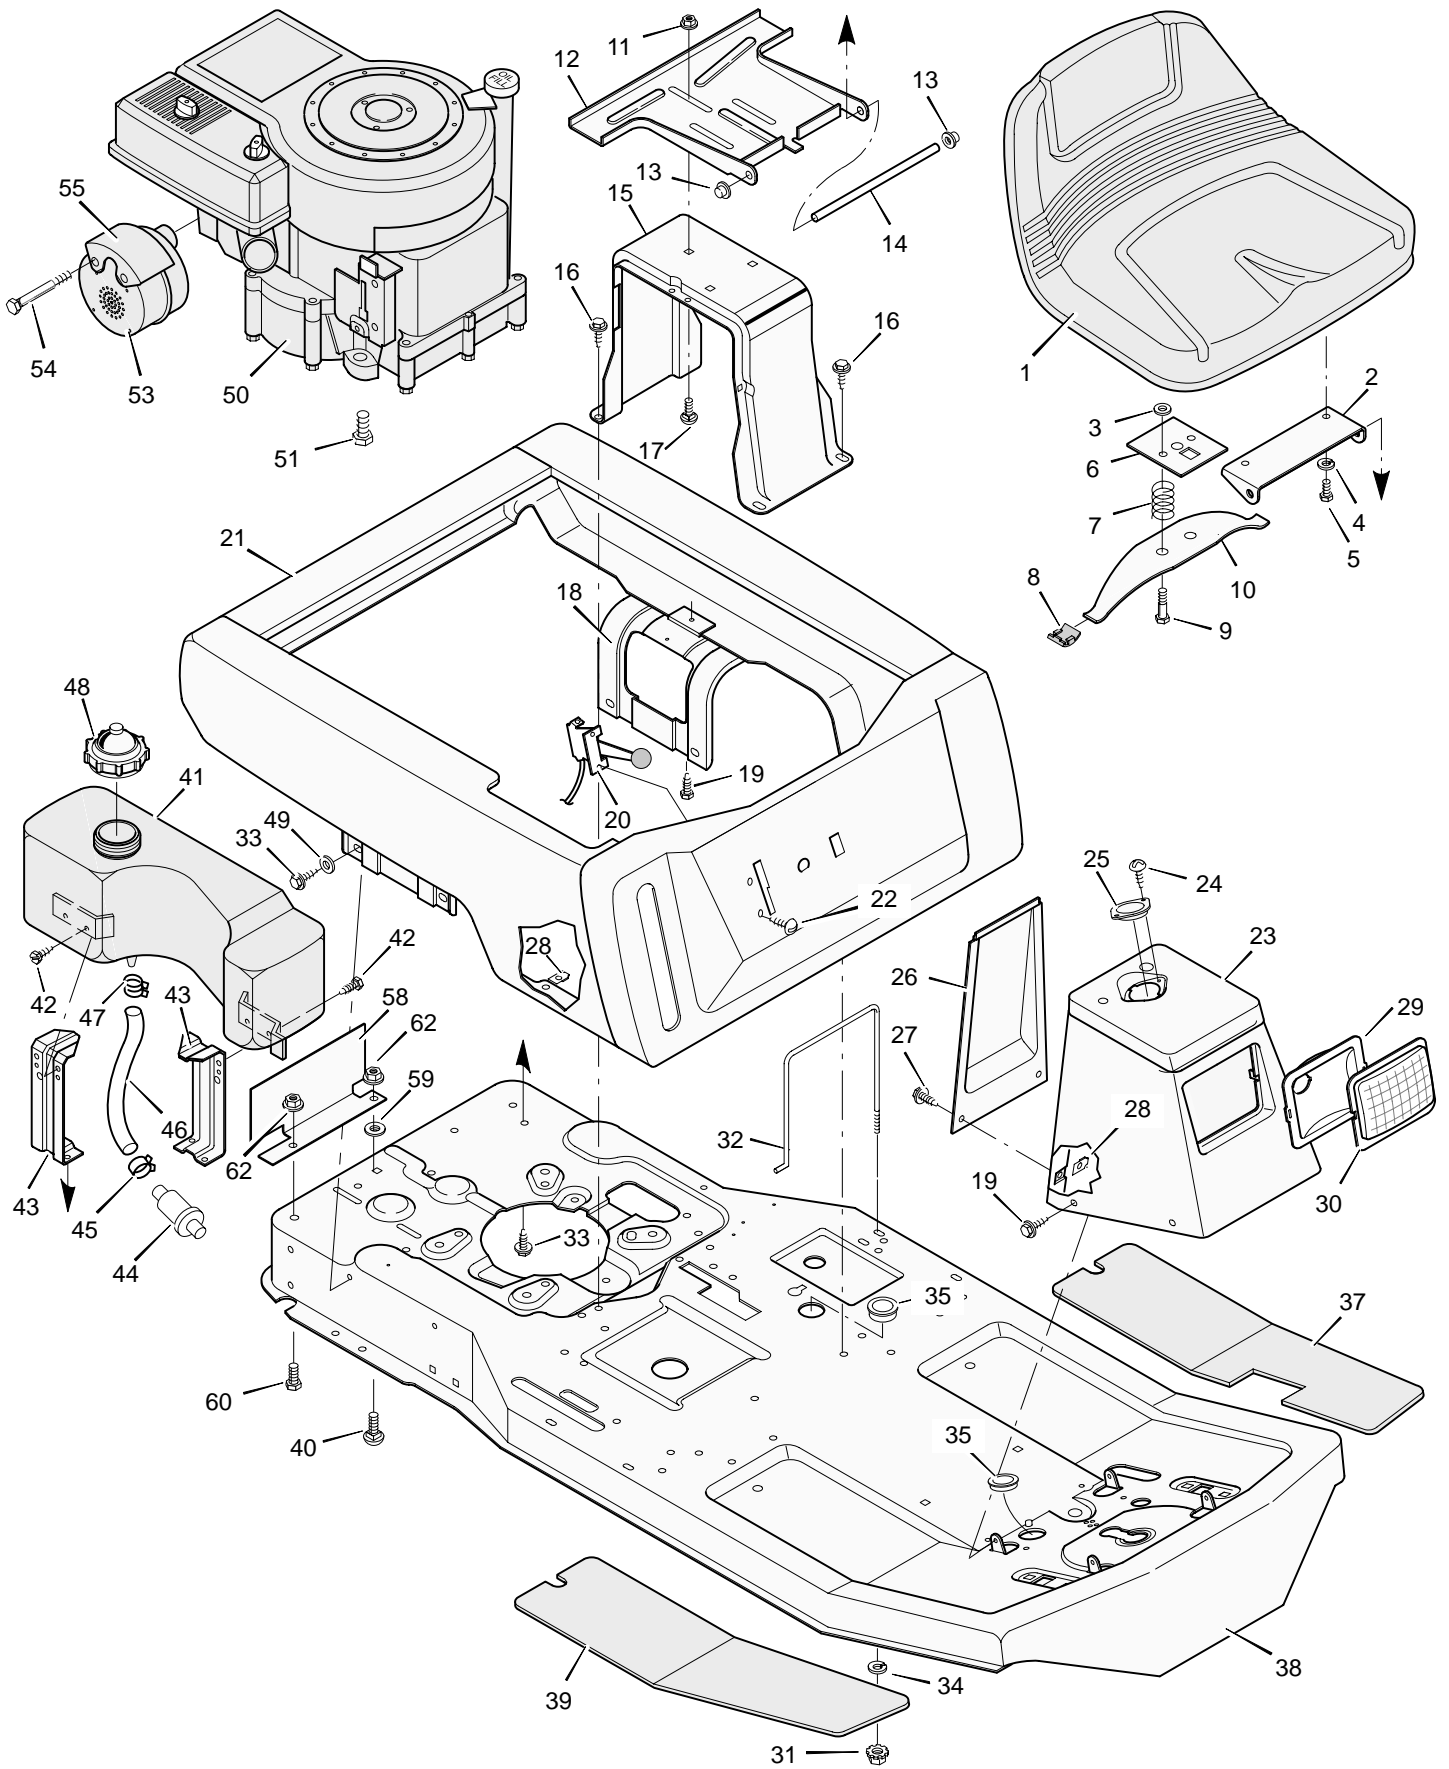

MODEL 30560x50A

REPAIR PARTS BODY CHASSIS

MODEL 30560x50A

REPAIR PARTS BODY CHASSIS

Key No.	Description	Part No.	Key No.	Description	Part No.
1	Seat	92387	35	Grommet	21268
2	Hinge, Seat	56516E701	37	Mat, Left	56107
3	Retainer	28x64	38	Frame Assembly	56611E701
4	Lockwasher	18x16	39	Mat, Right	56106
5	Bolt, Hex	1x45	40	Bolt, Carriage	2x53
6	Plate, Seat Switch	91963Z	41	Tank, Fuel	55805
7	Spring, Compression	164x26	42	Screw	26x213
8	Glide, Seat Spring	91822	43	Bracket, Fuel Tank	55806E701
9	Bolt, Shoulder	9x38	44	Filter, Fuel	56002
10	Spring, Seat	91964	45	Clamp	91174
11	Locknut, Flange	15x88	46	Line, Fuel	91022
12	Bracket, Seat Pivot	56518E701	47	Clamp	23713
13	Cap, Push On	28x23	48	Cap, Fuel	92317
14	Rod, Seat Hinge	56537Z	49	Washer	19x6
15	Support, Seat	56517E701	50	Engine	‡
16	Screw	26x249	51	Bolt, Engine Mount	25x7
17	Bolt, Carriage	2x53	53	Muffler	90330
18	Support, Body *	55017E701	54	Bolt	1x118
19	Screw	26x214	55	Shield, Heat	90332
20	Throttle Control	56598	56	Deflector, Exhaust	92144
21	Body	54766E245	57	Screw	26x208
22	Screw	26x201	58	Shield, Heat	56636E701
23	Console Assembly	56570E245	59	Washer	19x66
24	Screw	26x201	60	Bolt	1x91
25	Bearing, Steering Post	56022	62	Locknut, Flange	15x76
26	Console, Plate	55023E245	—	Owner's Manual	F-97608
27	Screw	4x24	—	Parts List	F-97609
28	J-Nut	28x18	—	Decal, Right Panel	44x6826
29	Reflector	56241Z	—	Decal, Left Panel	44x6827
30	Lens	90082	—	Decal, Shift	44x4402
31	Locknut	15x66	—	Decal, Front	44x6656
32	Clamp, Battery	54800Z	—	Decal, Clutch/Brake	44x5437
33	Screw	26x49	—	Decal, Warning	44x6816
34	Washer	17x38Z			