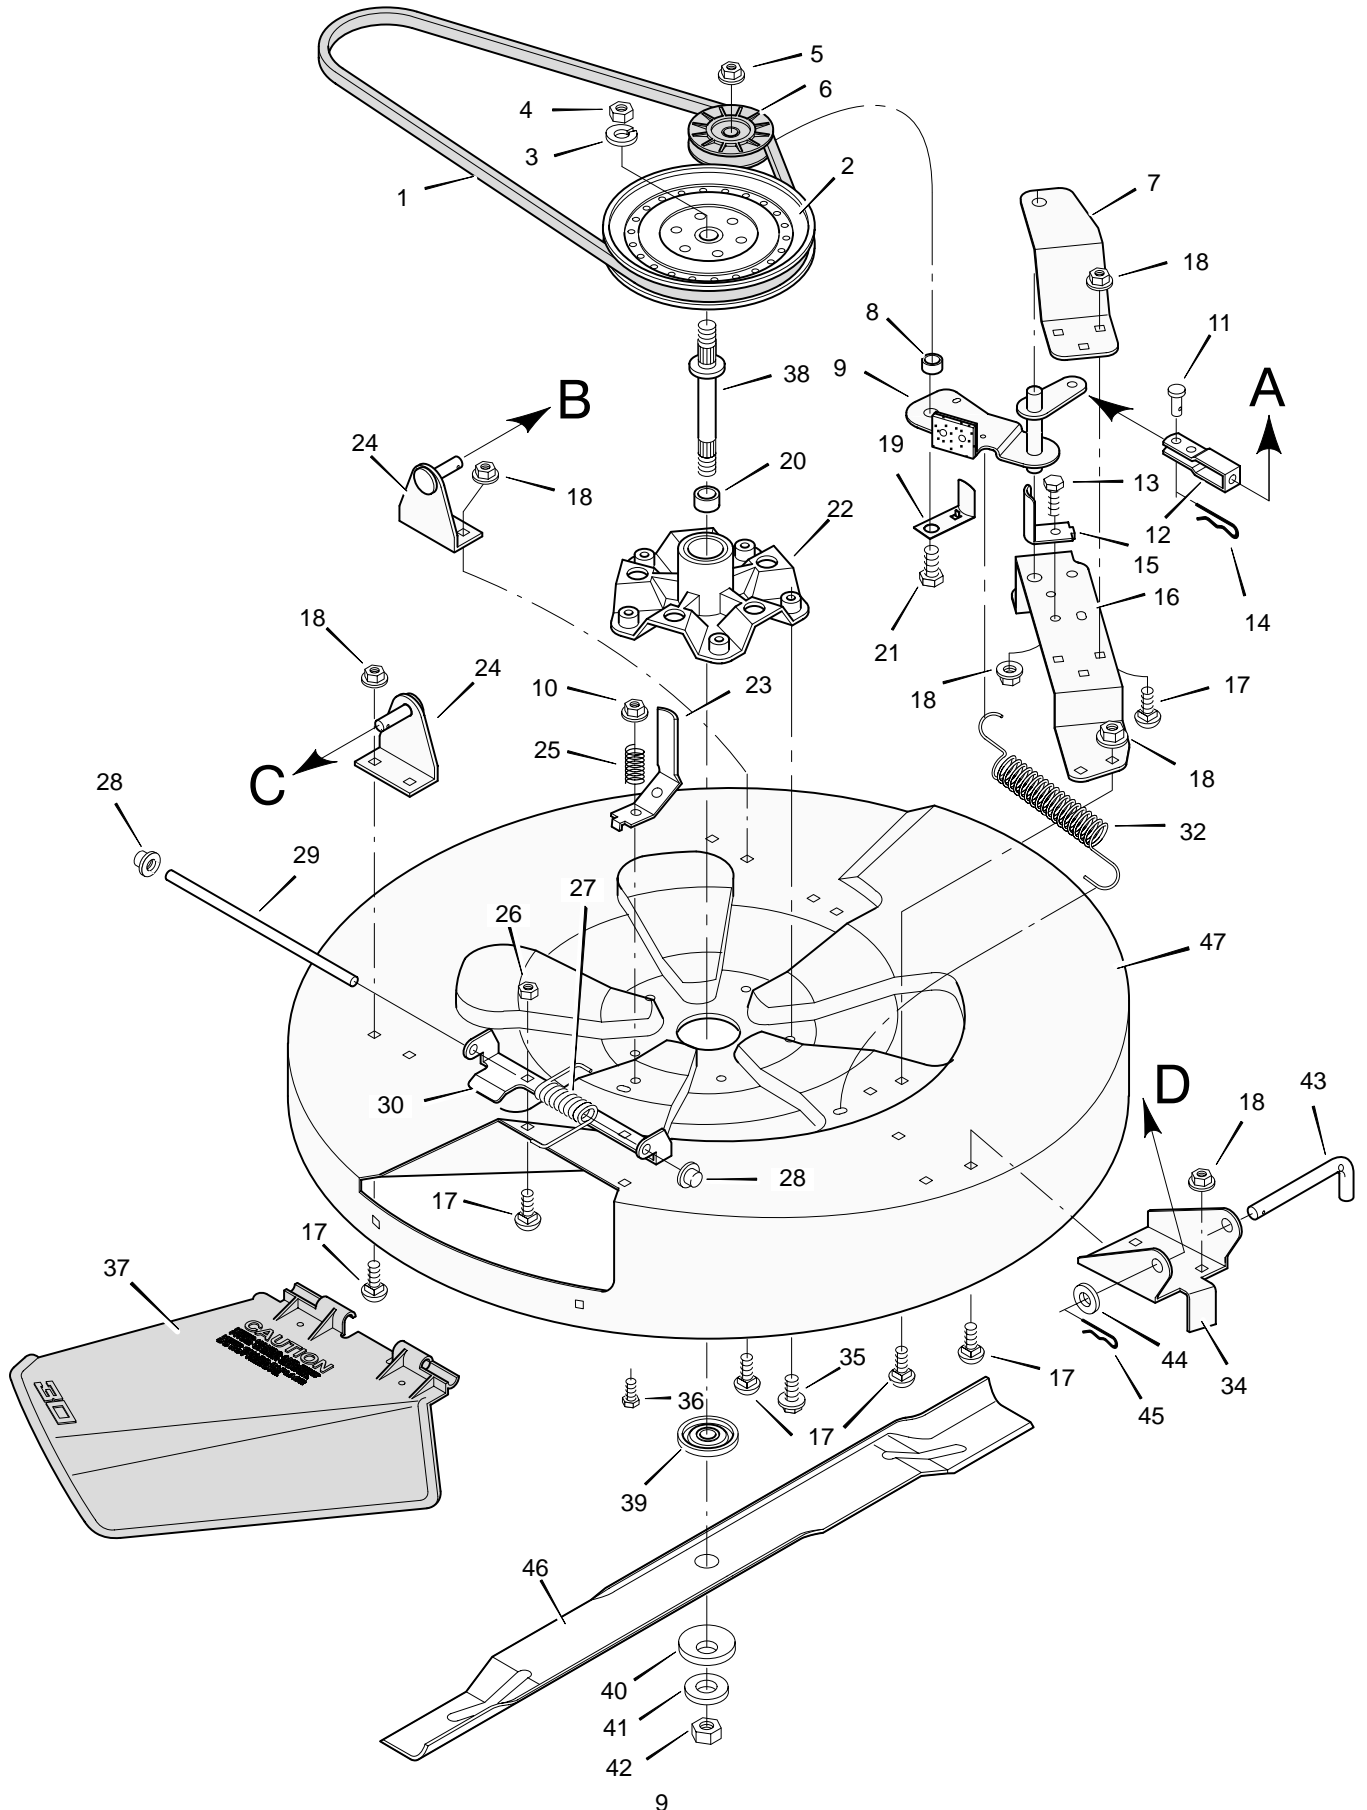

MODEL 30560x50A

REPAIR PARTS MOWER HOUSING

MODEL 30560x50A

REPAIR PARTS MOWER HOUSING

Key No.	Description	Part No.	Key No.	Description	Part No.
1	Belt, Mower Drive	37x57	24	Bracket, Hanger	55974E701
2	Pulley, Splined	91951	25	Spring, Compression	164x1
3	Lockwasher	18x33	26	Nut, Hex	15x43Z
4	Locknut, Hex	15x100	27	Spring, Torsional	166x4
5	Nut, Hex	15x41	28	Push On Cap	28x23
6	Pulley, Idler	91178	29	Rod	21197Z
7	Bracket, Upper Idler	55921E701	30	Hinge, Chute Deflector	56213E701
8	Spacer	55895Z	32	Spring, Extension	165x68
9	Assembly, Blade Idler	55979E701	34	Bracket, Front	55916E701
10	Locknut, Flange	15x88	35	Screw	26x216
11	Pin, Clevis	29x99	36	Bolt, Hex	1x75
12	Clevis	24471Z	37	Deflector, Chute	55971
13	Bolt, Hex	1x45	38	Mandrel	91921
14	Pin, Hair	31x6	39	Adapter, Blade	92466
15	Guide, Belt	55977E701	40	Washer, Belleville	17x166
16	Bracket, Lower Idler	55920E701	41	Washer, Hardened	17x165
17	Bolt, Carriage	2x53Z	42	Nut, Hex	15x100
18	Nut, Flange	15x79	43	Pin, Pull	90828Z
19	Guide, Belt	55894E701	44	Washer	17x67Z
20	Spacer	91925	45	Pin, Hair	31x4
21	Bolt, Hex	1x127	46	Blade, Standard	55793E701
22	Housing, Mandrel	55962	1-47	Mower Housing, Complete	403330
23	Guide, Belt	55956Z