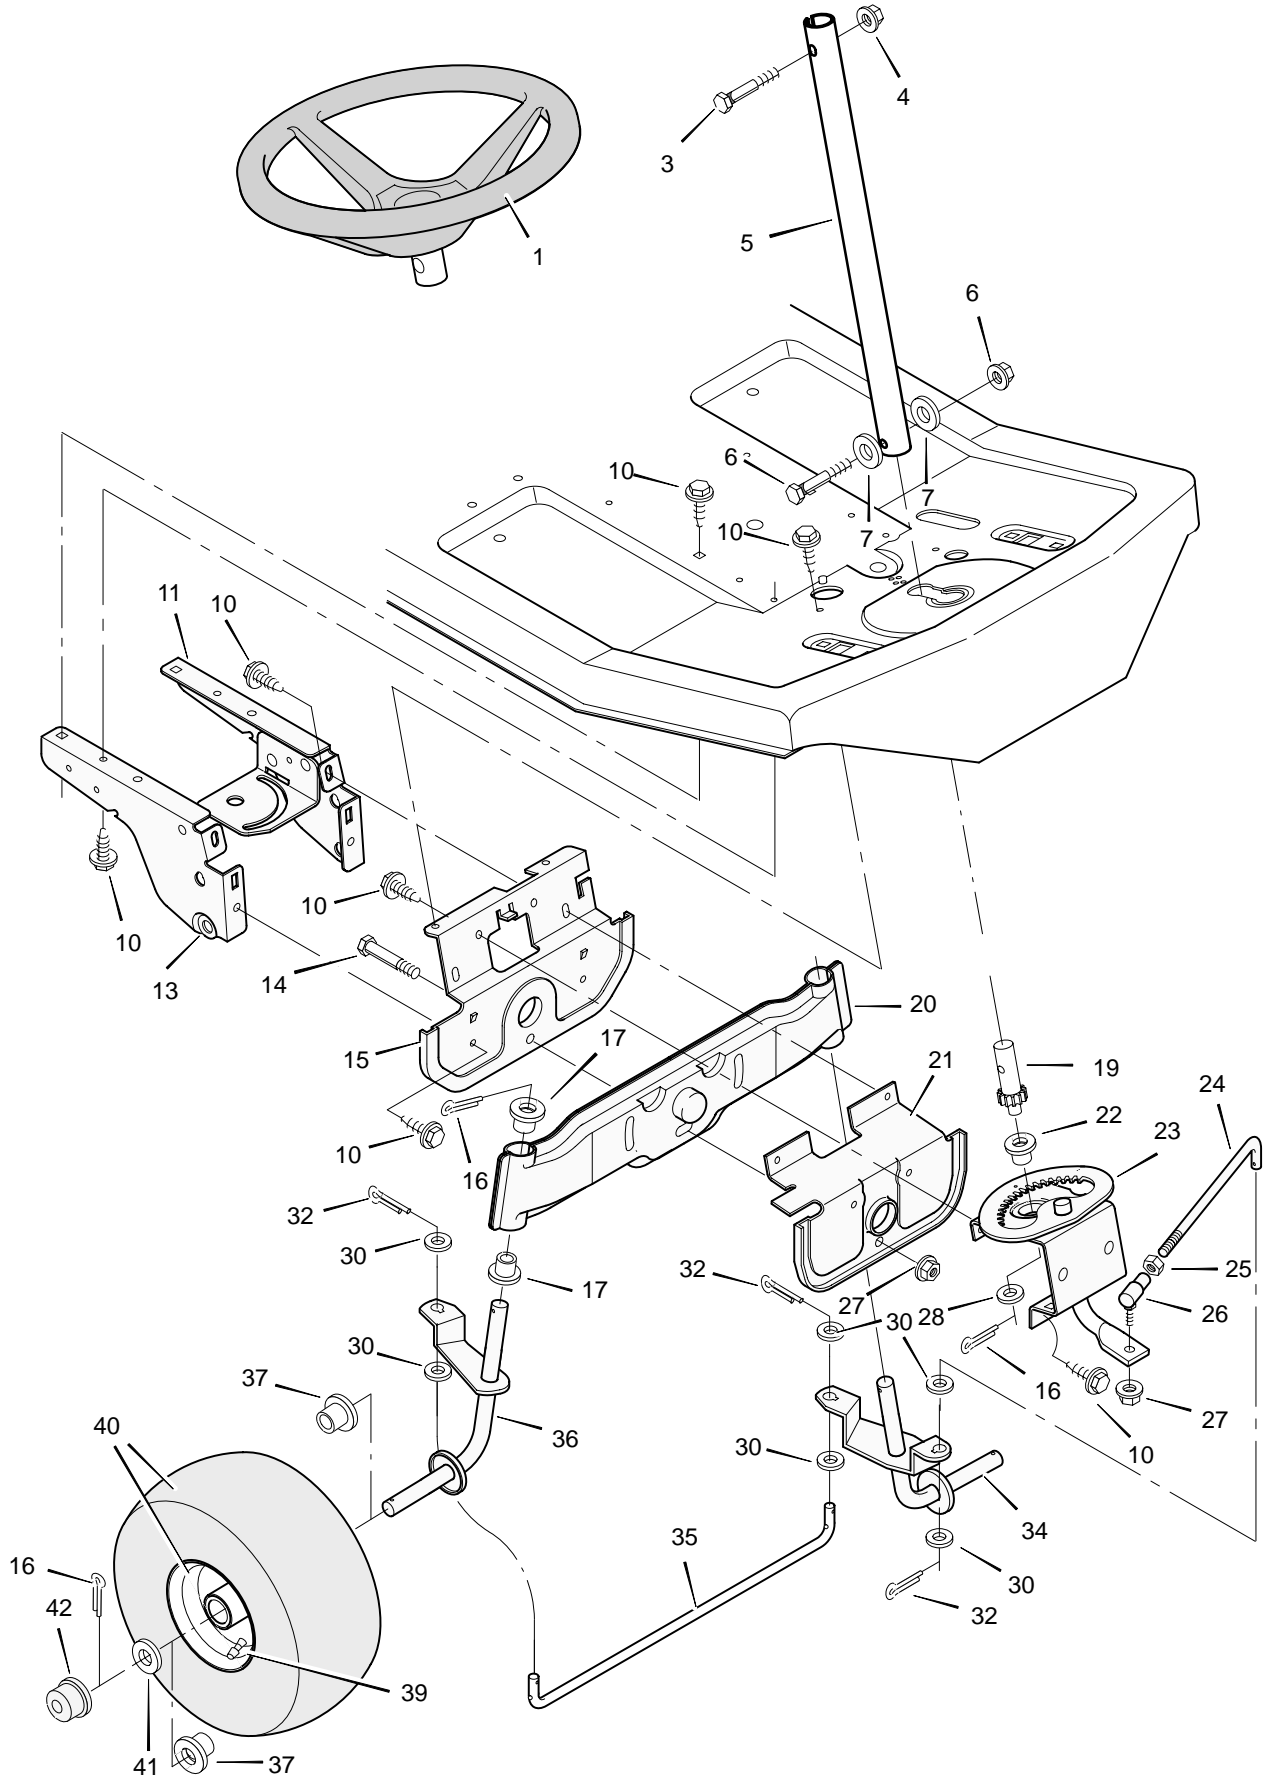

Key No.	Description	Part No.
1	Steering Wheel	92078
3	Bolt, Hex	1x102
4	Locknut, Flange	15x88
5	Post, Steering	91444C
6	Nut, Hex	15x88
7	Washer	17x47Z
10	Screw	26x267
11	Plate, Left Suspension	56224E701
13	Plate, Right Suspension	56023E701
14	Bolt, Hex	1x69
15	Support, Front Axle	56231E701
16	Pin, Cotter	30x49
17	Bearing, Spindle	55003
19	Gear, Pinion	56057
20	Axle Assembly, Front	56223E701
21	Hanger Assembly, Front Axle	56230E701
22	Bearing	55168
23	Sector Assembly	56236E701
24	Rod, Drag Link	56625E701
25	Ball Joint, Steering	21031
26	Nut, Hex	15x61
27	Locknut, Flange	15x87
28	Washer	17x87
30	Washer	17x53
32	Pin, Cotter	30x20
34	Spindle Assembly, Left	55039E701
35	Rod, Tie	55026E701
36	Spindle Assembly, Right	55038E701
37	Bearing, Wheel *	56105
38	Tire	55700
39	Valve Stem *	24373
40	Wheel & Tire Assembly	92303-601
41	Washer	17x197
42	Cap, Hub (Optional)	24582

* Also included with Key No. 40.