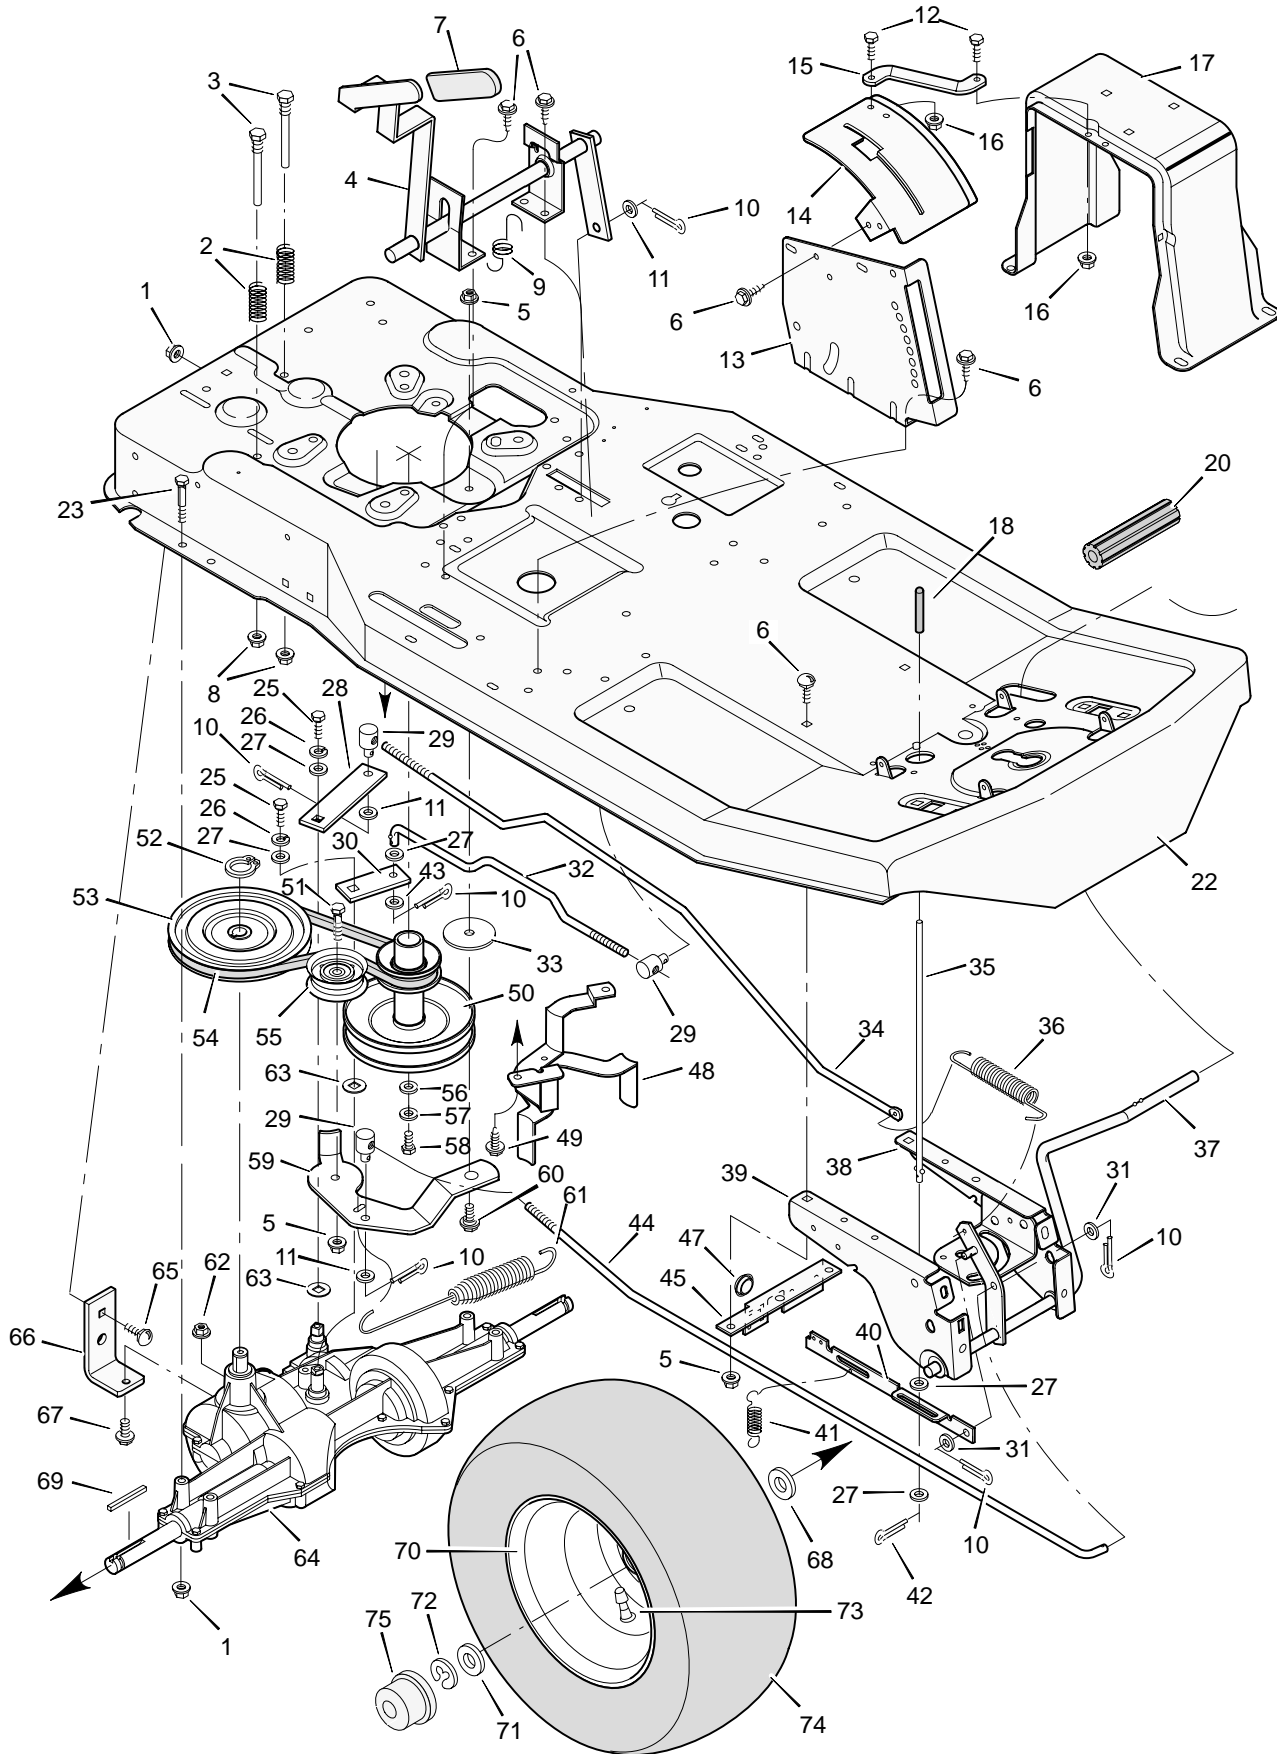

MODEL 30560x50A

REPAIR PARTS MOTION DRIVE

MODEL 30560x50A

REPAIR PARTS MOTION DRIVE

Key No.	Description	Part No.	Key No.	Description	Part No.
1	Locknut, Flange	15x88	40	Link, Parking Brake	56565Z
2	Spring, Compression	164x1	41	Spring, Extension	165x107
3	Guide, Belt	55826	42	Pin, Cotter	30x50
4	Shifter Assembly	56610E701	43	Washer	17x46Z
5	Locknut, Flange	15x84	44	Rod, Clutch	56531Z
6	Screw	26x267	45	Stop, Parking Brake	56227E701
7	Grip, Shift Lever	91573	47	Grommet	56623
8	Hex Nut	15x195	48	Guide, Belt	56215Z
9	Spring, Extension	165x100	49	Screw	26x49
10	Pin, Cotter	30x20	50	Pulley Assembly, Stack	92504Z
11	Washer	17x53Z	51	Bolt, Hex	1x111
12	Bolt, Hex	1x38	52	Ring, Retainer	11x7
13	Plate, Index	56595E701	53	Pulley, Drive	56562
14	Gate, Shift	56606E701	54	Belt, Motion Drive	37x65
15	Brace, Shift Gate	56529E701	55	Pulley, Idler	56526
16	Locknut, Flange	15x89	56	Washer	17x170
17	Support, Seat	56517E701	57	Lockwasher	19x35
18	Grip, Parking Brake	55873	58	Bolt, Hex	1x140
20	Pedal, Rubber	55825	59	Bracket, Idler	56520E701
22	Frame Assembly	56611E701	60	Bolt, Shoulder	9x42
23	Bolt, Hex	1x124	61	Spring, Extension	165x81
25	Bolt, Hex	1x145	62	Locknut, Hex	15x43
26	Lockwasher	18x32	63	Washer	17x148
27	Washer	17x36Z	64	Transaxle, Dana Model 4450-1	‡
28	Yoke, Brake	56500Z	65	Bolt, Carriage	2x53
29	Nut, Adjusting	21920	66	Bracket, Transaxle	56503E701
30	Yoke, Shift	56505Z	67	Bolt, Hex	1x139
31	Washer	17x47Z	68	Washer	17x160
32	Rod, Shift	56591Z	69	Key, Square	56534
33	Washer, Hardened	17x174HT	70	Wheel & Tire Assembly	92308-601
34	Rod, Brake	56530Z	71	Washer	17x195
35	Rod, Parking Brake	56566Z	72	E-Ring	11x3
36	Spring, Extension	165x85	73	Valve Stem **	24373
37	Lever, Pedal	56511E701	74	Tire Only **	24393
38	Plate, Left Suspension	56224E701	75	Hub Cap, Optional	24582
39	Plate, Right Suspension	56023E701			

‡ Parts are available from a Authorized Engine Service Center. See "Engines, Gasoline" or "Gasoline Engines" in the yellow pages of the telephone directory

** Also included with Key No. 70.