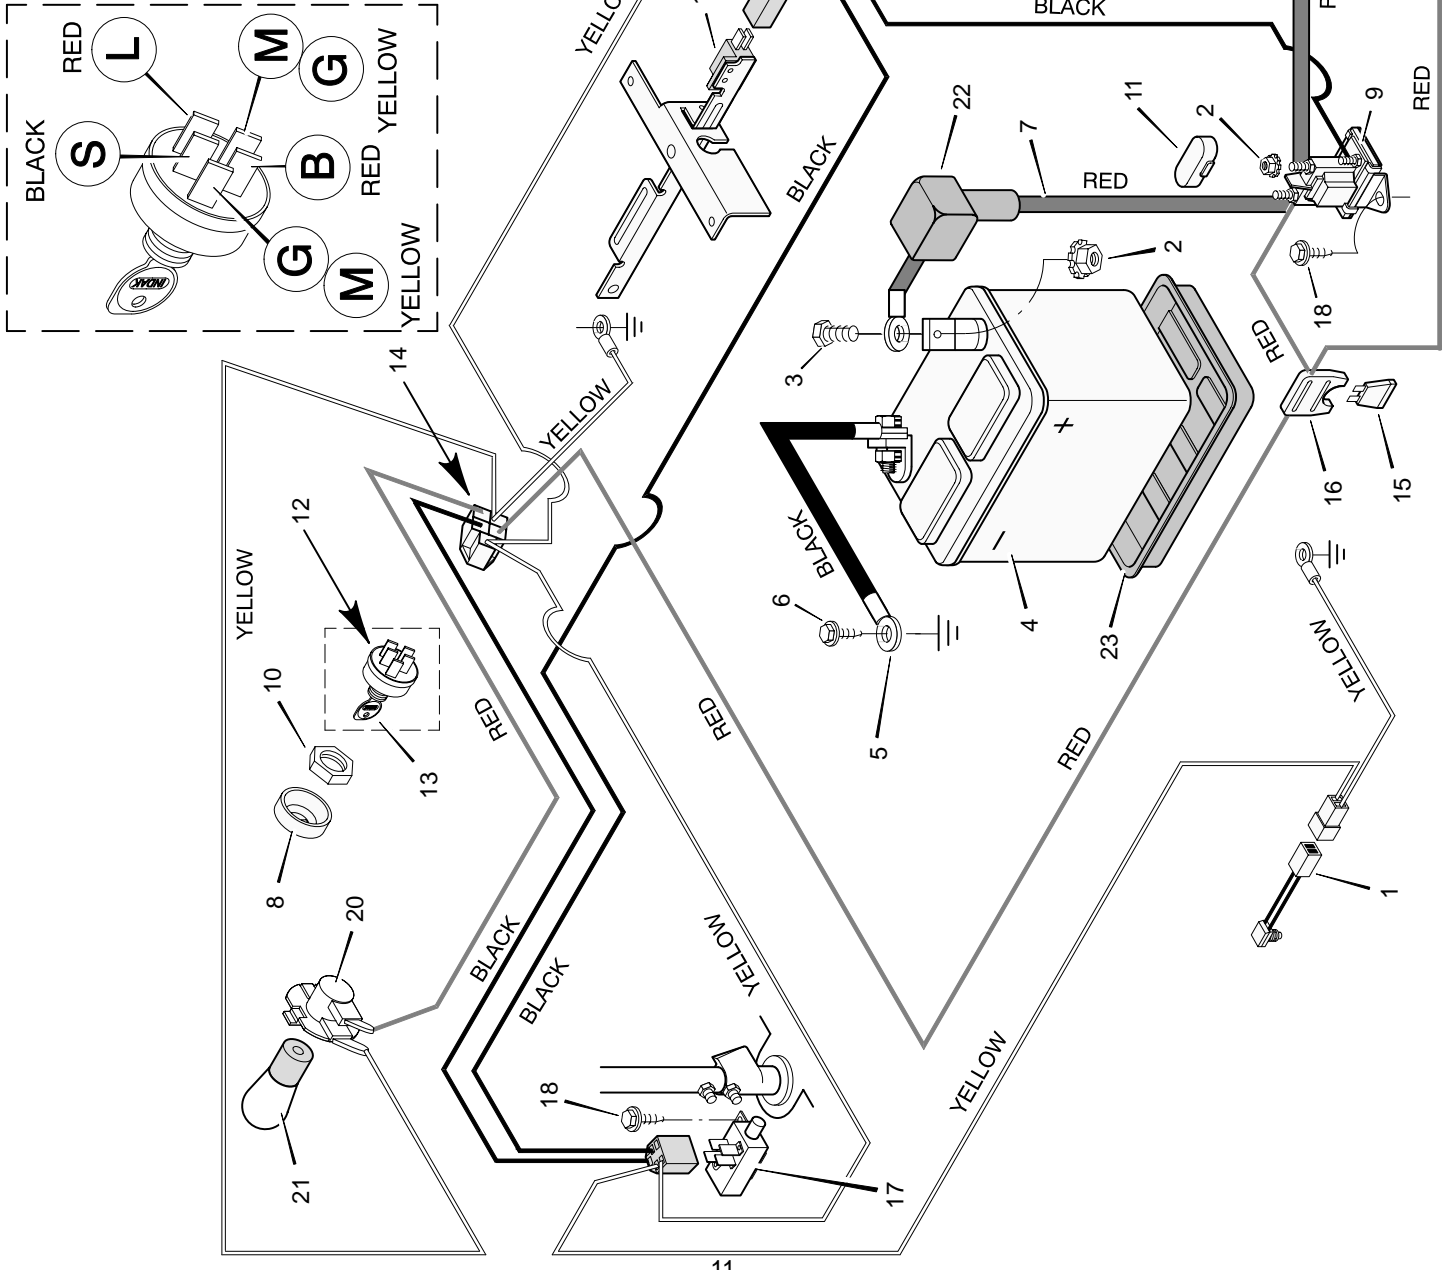

MODEL 30560x50A

REPAIR PARTS MOWER HOUSING

MODEL 30560x50A

REPAIR PARTS MOWER HOUSING

Key No.	Description	Part No.	Key No.	Description	Part No.
1	Belt, Mower Drive	37x57	24	Bracket, Hanger	55974E701
2	Pulley, Splined	91951	25	Spring, Compression	164x1
3	Lockwasher	18x33	26	Nut, Hex	15x43Z
4	Locknut, Hex	15x100	27	Spring, Torsional	166x4
5	Nut, Hex	15x41	28	Push On Cap	28x23
6	Pulley, Idler	91178	29	Rod	21197Z
7	Bracket, Upper Idler	55921E701	30	Hinge, Chute Deflector	56213E701
8	Spacer	55895Z	32	Spring, Extension	165x68
9	Assembly, Blade Idler	55979E701	34	Bracket, Front	55916E701
10	Locknut, Flange	15x88	35	Screw	26x216
11	Pin, Clevis	29x99	36	Bolt, Hex	1x75
12	Clevis	24471Z	37	Deflector, Chute	55971
13	Bolt, Hex	1x45	38	Mandrel	91921
14	Pin, Hair	31x6	39	Adapter, Blade	92466
15	Guide, Belt	55977E701	40	Washer, Belleville	17x166
16	Bracket, Lower Idler	55920E701	41	Washer, Hardened	17x165
17	Bolt, Carriage	2x53Z	42	Nut, Hex	15x100
18	Nut, Flange	15x79	43	Pin, Pull	90828Z
19	Guide, Belt	55894E701	44	Washer	17x67Z
20	Spacer	91925	45	Pin, Hair	31x4
21	Bolt, Hex	1x127	46	Blade, Standard	55793E701
22	Housing, Mandrel	55962	1-47	Mower Housing, Complete	403330
23	Guide, Belt	55956Z			

MODEL 30560x50A

REPAIR PARTS ELECTRICAL SYSTEM

POS.	FUNCTION	CIRCUIT (MAKE)
1	OFF	M+G
2	RUN LIGHTS	B+L
3	RUN	NONE
4	START	B+S

Key No.	Description	Part No.
1	Switch, Seat Sensor	91031
2	Locknut	15x66
3	Bolt	1x38
4	Battery	91414
—	Acid, Battery (Electrolyte)	93292
5	Cable, Battery Ground	24x3
6	Screw	26x49
7	Cable, Red Battery	24x24
8	Cap, Ignition	91488
9	Solenoid	24285
10	Nut, Hex	91489
11	Cover, Solenoid	56049
12	Switch, Ignition	91846
13	Key, Ignition	20729
14	Harness, Chassis Wire	250x64
15	Fuse	54212
16	Holder, Fuse	407078
17	Switch, Limit	91032
18	Screw	26x233
19	Switch, Limit	24273
20	Socket, Light	92372
21	Bulb, Light	90084
22	Cover, Terminal	54148
23	Tray, Battery	91896