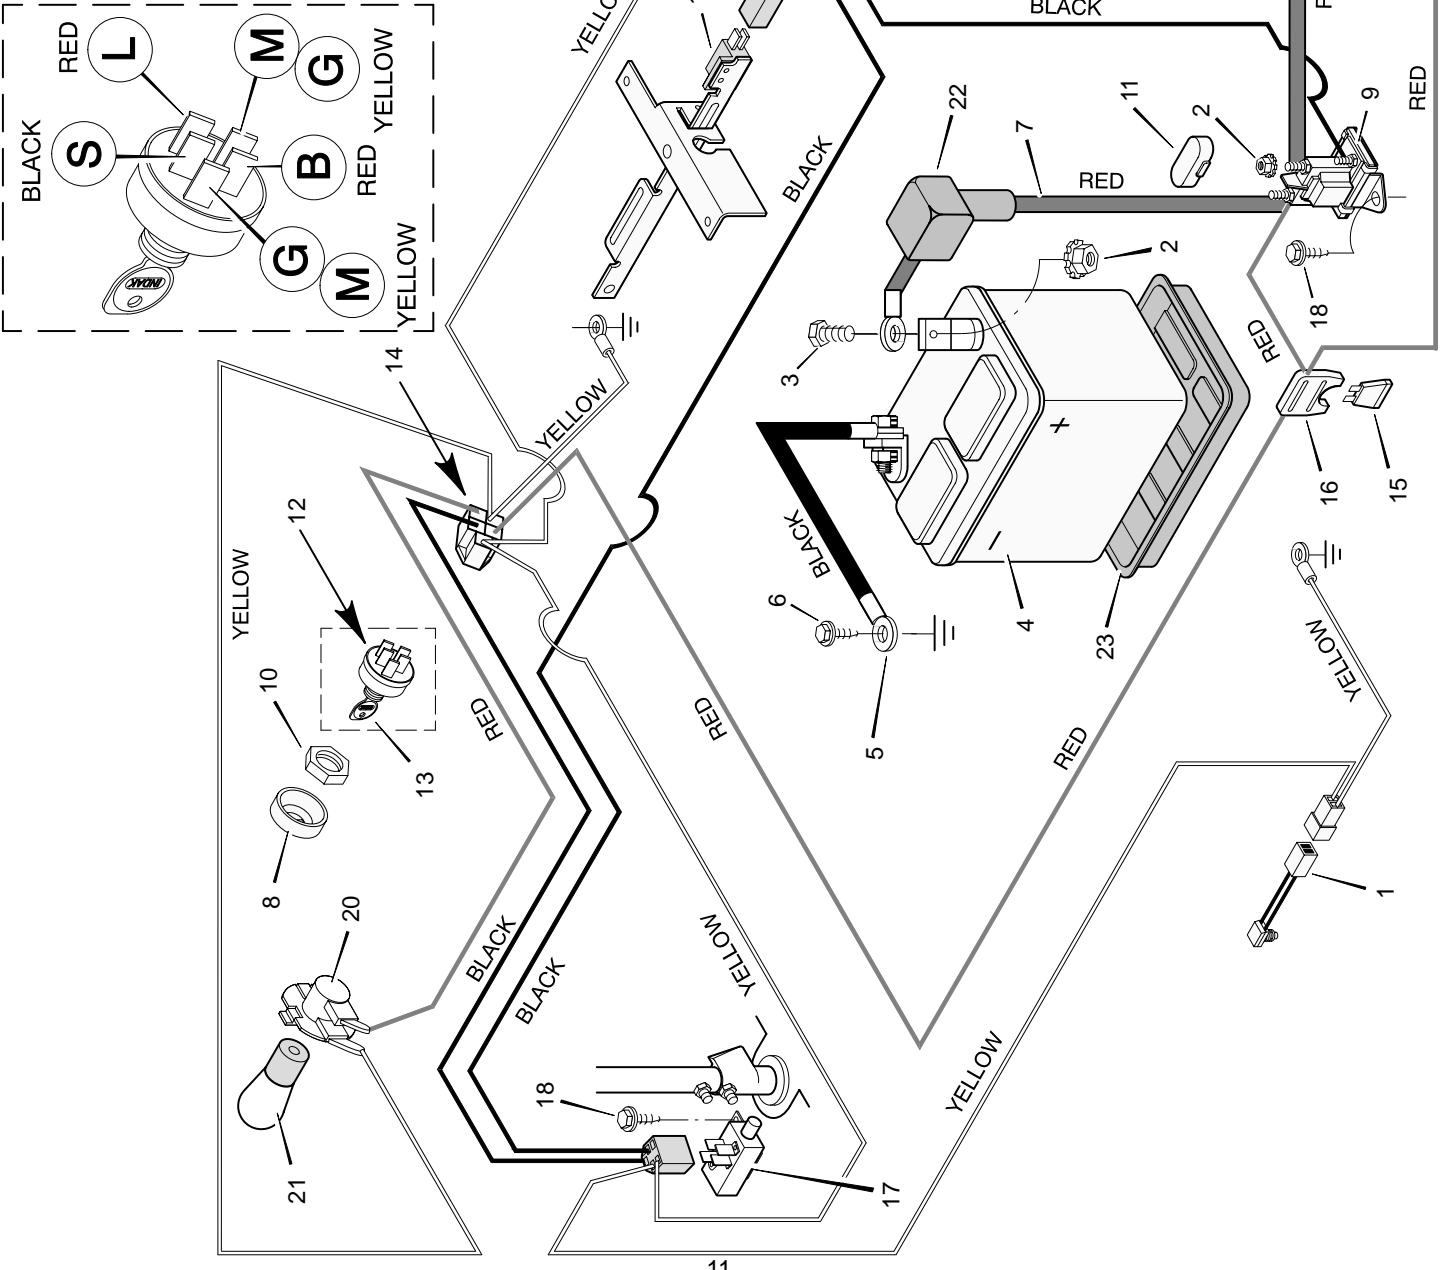

MODEL 30560x20E

REPAIR PARTS ELECTRICAL SYSTEM

POS.	FUNCTION	CIRCUIT (MAKE)
1	OFF	M+G
2	RUN LIGHTS	B+L
3	RUN	NONE
4	START	B+S