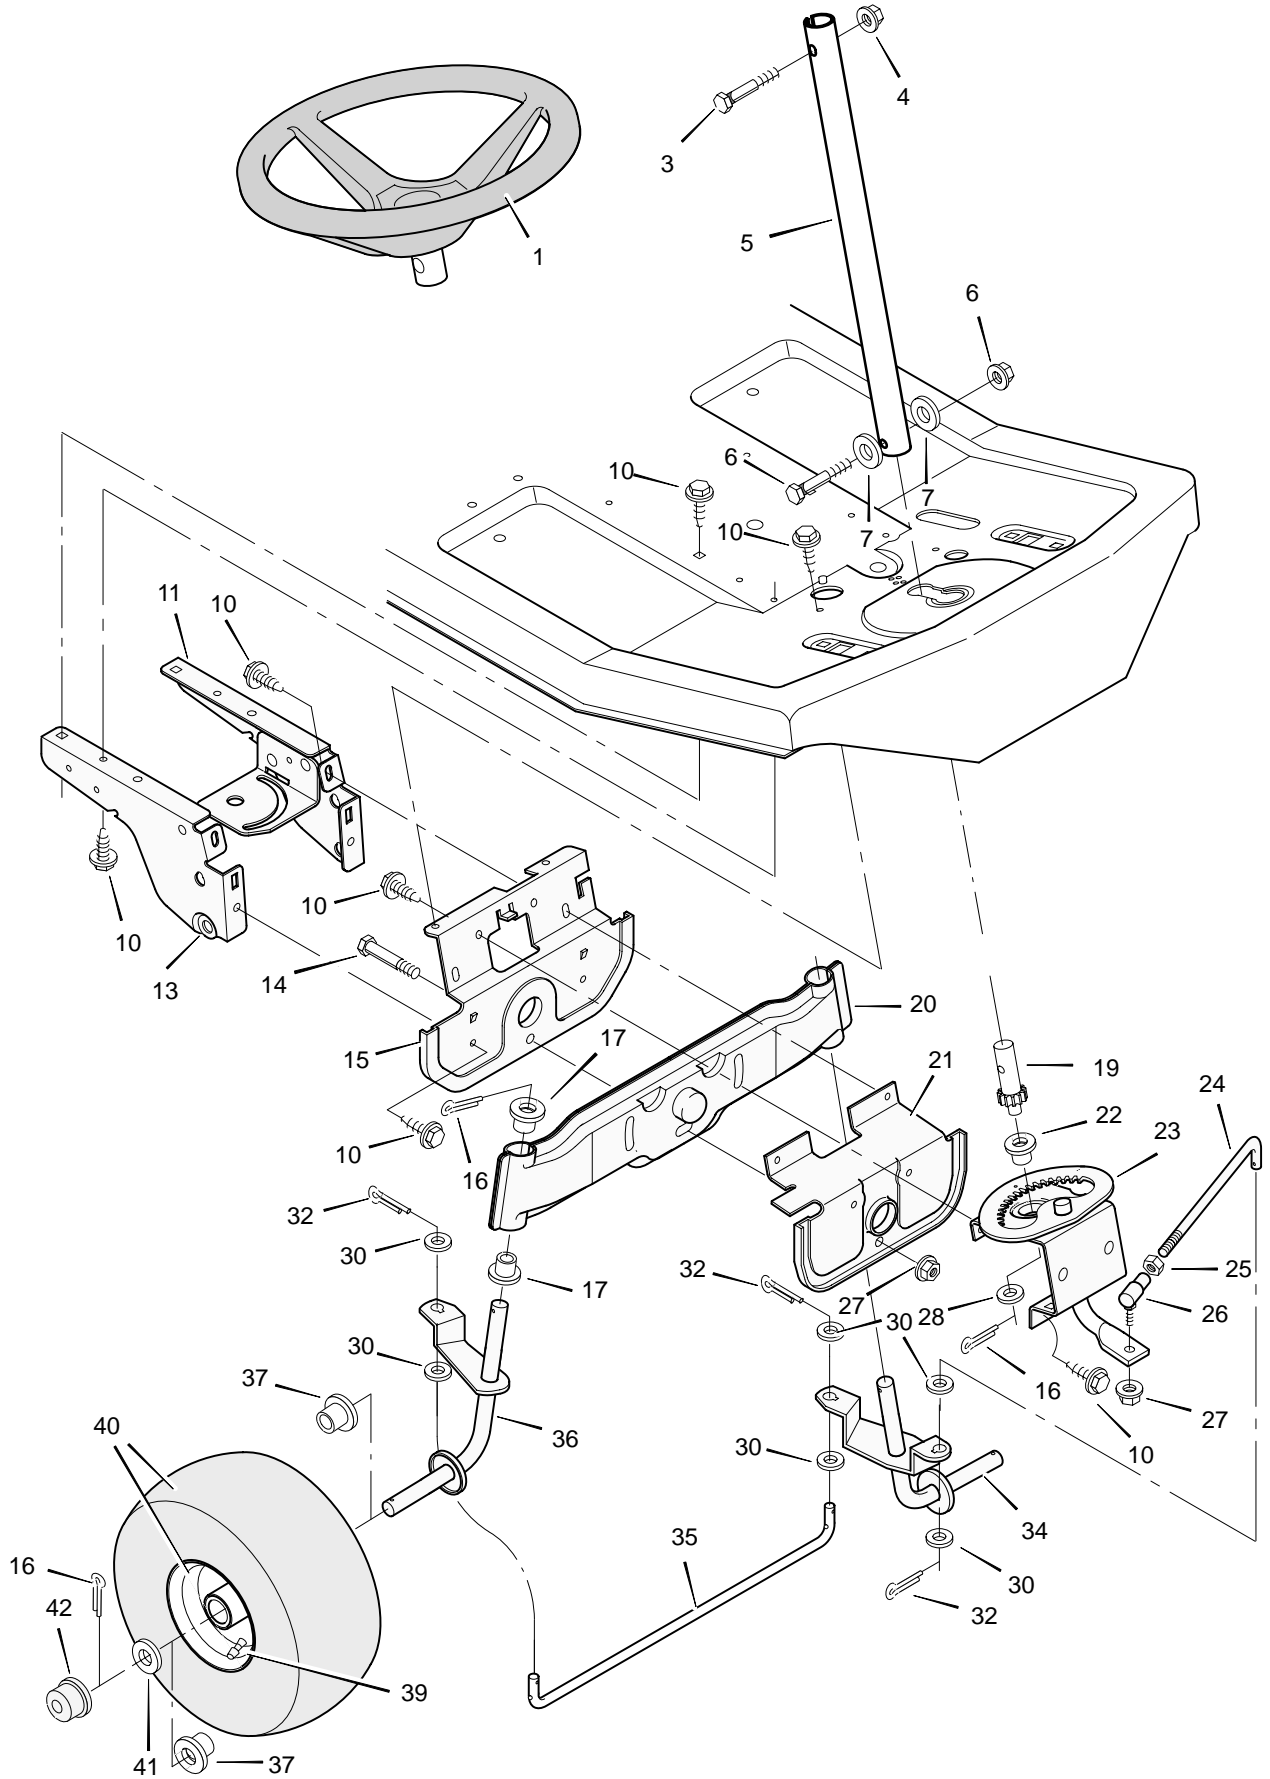

Key No.	Description	Part No.
1	Steering Wheel	92078
3	Bolt, Hex	1x102
4	Locknut, Flange	15x88
5	Post, Steering	91444C
6	Nut, Hex	15x88
7	Washer	17x47Z
10	Screw	26x267
11	Plate, Left Suspension	56224E701
13	Plate, Right Suspension	56023E701
14	Bolt, Hex	1x69
15	Support, Front Axle	56231E701
16	Pin, Cotter	30x49
17	Bearing, Spindle	55003
19	Gear, Pinion	56057
20	Axle Assembly, Front	56223E701
21	Hanger Assembly, Front Axle	56230E701
22	Bearing	55168
23	Sector Assembly	56236E701
24	Rod, Drag Link	56625E701
25	Ball Joint, Steering	21031
26	Nut, Hex	15x61
27	Locknut, Flange	15x87
28	Washer	17x87
30	Washer	17x53
32	Pin, Cotter	30x20
34	Spindle Assembly, Left	55039E701
35	Rod, Tie	55026E701
36	Spindle Assembly, Right	55038E701
37	Bearing, Wheel *	56105
38	Tire	55700
39	Valve Stem *	24373
40	Wheel & Tire Assembly	92303-601
41	Washer	24583
42	Cap, Hub (Optional)	24582

* Also included with Key No. 40.