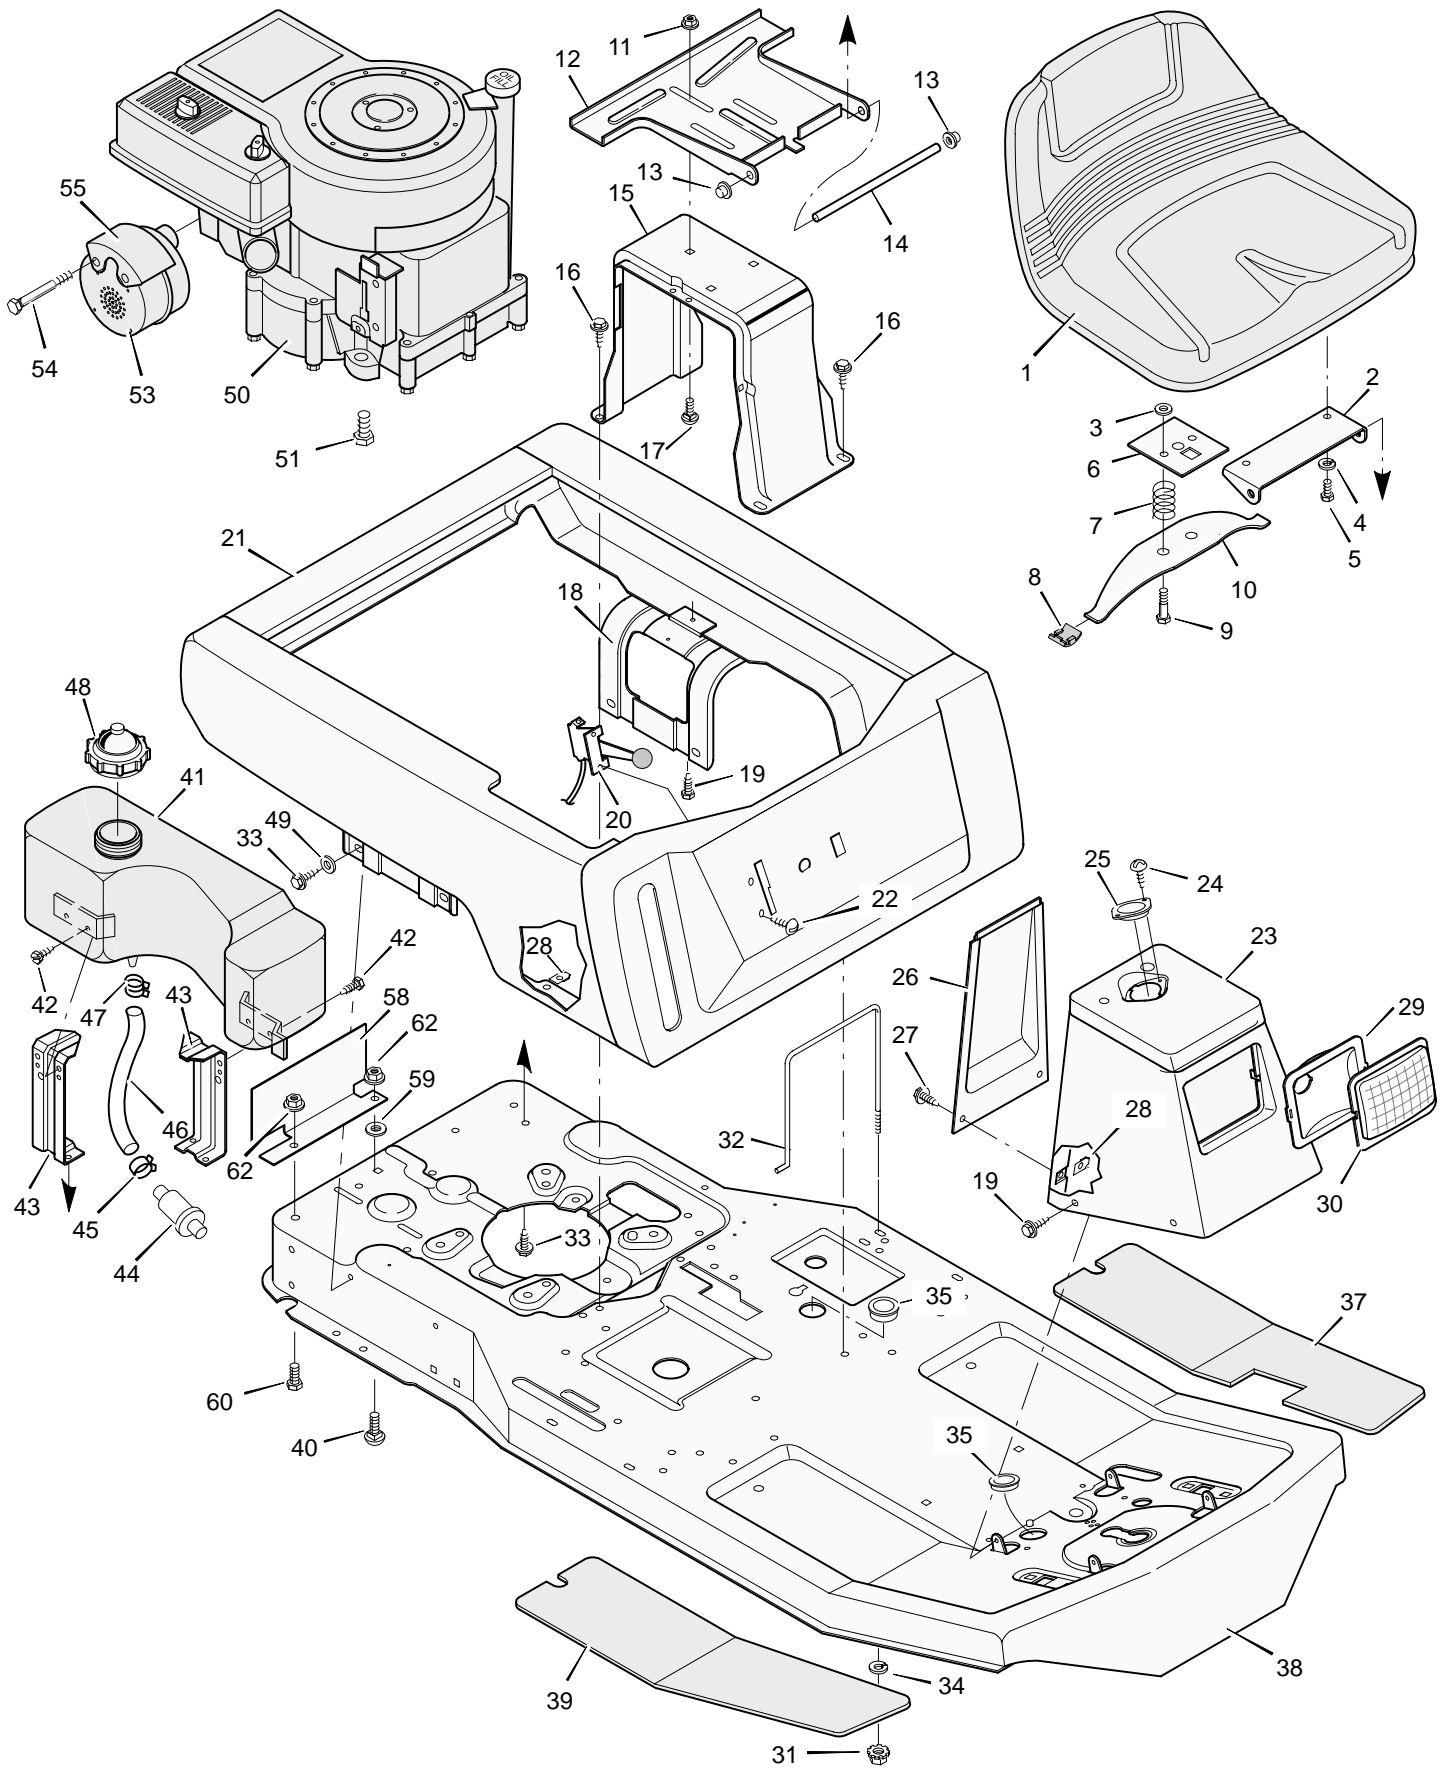

# MODEL 30560x20E

# REPAIR PARTS BODY CHASSIS

# REPAIR PARTS BODY CHASSIS

Key No.	Description	Part No.	Key No.	Description	Part No.
1	Seat	92387	37	Mat, Left	56107
2	Hinge, Seat	56516E701	38	Frame Assembly	56611E245
3	Retainer	28x64	39	Mat, Right	56106
4	Lockwasher	18x16	40	Bolt, Carriage	2x53
5	Bolt, Hex	1x45	41	Tank, Fuel	55805
6	Plate, Seat Switch	91963Z	42	Screw	26x213
7	Spring, Compression	164x26	43	Bracket, Fuel Tank	55806E701
8	Glide, Seat Spring	91822	44	Filter, Fuel	56002
9	Bolt, Shoulder	9x38	45	Clamp	91174
10	Spring, Seat	91964	46	Line, Fuel	91022
11	Locknut, Flange	15x88	47	Clamp	23713
12	Bracket, Seat Pivot	56518E701	48	Cap, Fuel	92317
13	Cap, Push On	28x23	49	Washer	19x6
14	Rod, Seat Hinge	56537Z	50	Engine	‡
15	Support, Seat	56517E701	51	Bolt, Engine Mount	25x7
16	Screw	26x249	53	Muffler	90330
17	Bolt, Carriage	2x53	54	Bolt	1x118
18	Support, Body *	55017E701	55	Shield, Heat	90332
19	Screw	26x214	56	Deflector, Exhaust	92144
20	Throttle Control	56598	57	Screw	26x208
21	Body	54766E245	58	Shield, Heat	56636E701
22	Screw	26x201	59	Washer	19x66
23	Console Assembly	56570E245	60	Bolt	1x91
24	Screw	26x201	62	Locknut, Flange	15x76
25	Bearing, Steering Post	56022	—	Owner's Manual	F-96603
26	Console, Plate	55023E245	—	Parts List	F-96604
27	Screw	4x24	—	Decal, Right Panel	44x3024
28	J-Nut	28x18	—	Decal, Left Panel	44x3025
29	Reflector	56241Z	—	Decal, Shift	44x4402
30	Lens	90082	—	Decal, Left Console	44x3547
31	Locknut	15x66	—	Decal, Right Console	44x3548
32	Clamp, Battery	54800Z	—	Decal, Front	44x3023
33	Screw	26x49	—	Decal, Clutch/Brake	44x5437
34	Washer	17x38Z	—	Decal, Warning	44x5942
35	Grommet	21268			