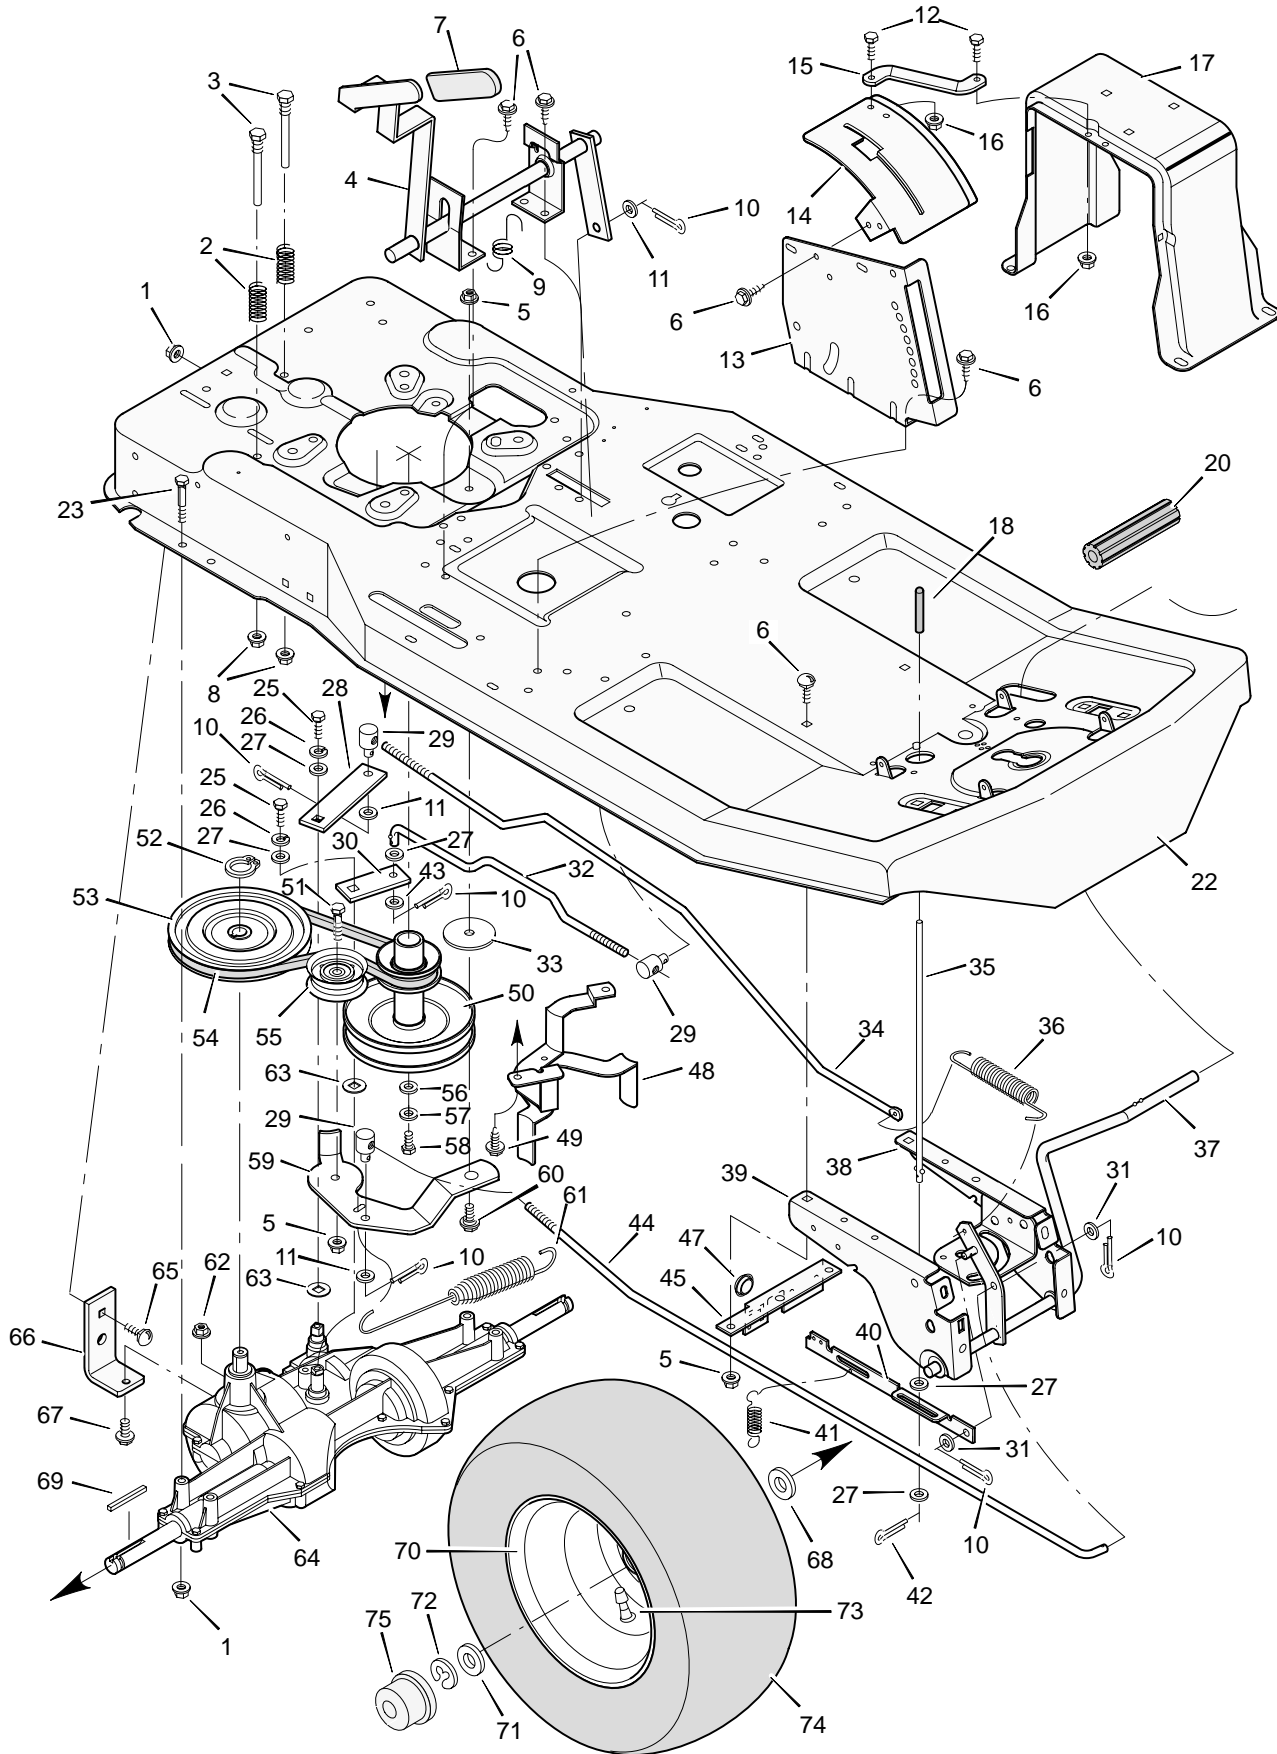

MODEL 30560x20E

REPAIR PARTS MOTION DRIVE

MODEL 30560x20E

REPAIR PARTS MOTION DRIVE

Key No.	Description	Part No.	Key No.	Description	Part No.
1	Locknut, Flange	15x88	40	Link, Parking Brake	56565Z
2	Spring, Compression	164x1	41	Spring, Extension	165x107
3	Guide, Belt	55826	42	Pin, Cotter	30x50
4	Shifter Assembly	56610E701	43	Washer	17x46Z
5	Locknut, Flange	15x84	44	Rod, Clutch	56531Z
6	Screw	26x267	45	Stop, Parking Brake	56227E701
7	Grip, Shift Lever	91573	47	Grommet	56623
8	Hex Nut	15x115	48	Guide, Belt	56215Z
9	Spring, Extension	165x100	49	Screw	26x49
10	Pin, Cotter	30x20	50	Pulley Assembly, Stack	92504Z
11	Washer	17x53Z	51	Bolt, Hex	1x111
12	Bolt, Hex	1x38	52	Ring, Retainer	11x7
13	Plate, Index	56595E701	53	Pulley, Drive	56562
14	Gate, Shift	56606E701	54	Belt, Motion Drive	37x65
15	Brace, Shift Gate	56529E701	55	Pulley, Idler	56526
16	Locknut, Flange	15x89	56	Washer	17x170
17	Support, Seat	56517E701	57	Lockwasher	19x35
18	Grip, Parking Brake	55873	58	Bolt, Hex	1x140
20	Pedal, Rubber	55825	59	Bracket, Idler	56520E701
22	Frame Assembly	56611E701	60	Bolt, Shoulder	9x42
23	Bolt, Hex	1x124	61	Spring, Extension	165x81
25	Bolt, Hex	1x145	62	Locknut, Hex	15x43
26	Lockwasher	18x32	63	Washer	17x148
27	Washer	17x36Z	64	Transaxle, Dana Model 4450-1	‡
28	Yoke, Brake	56500Z	65	Bolt, Carriage	2x53
29	Nut, Adjusting	21920	66	Bracket, Transaxle	56503E701
30	Yoke, Shift	56505Z	67	Bolt, Hex	1x139
31	Washer	17x47Z	68	Washer	17x160
32	Rod, Shift	56591Z	69	Key, Square	56534
33	Washer, Hardened	17x174HT	70	Wheel & Tire Assembly	92308-601
34	Rod, Brake	56530Z	71	Washer	17x115
35	Rod, Parking Brake	56566Z	72	E-Ring	11x3
36	Spring, Extension	165x85	73	Valve Stem **	24373
37	Lever, Pedal	56511E701	74	Tire Only **	24393
38	Plate, Left Suspension	56224E701	75	Hub Cap, Optional	24582
39	Plate, Right Suspension	56023E701			

‡ Parts are available from a Authorized Engine Service Center. See "Engines, Gasoline" or "Gasoline Engines" in the yellow pages of the telephone directory

** Also included with Key No. 70.