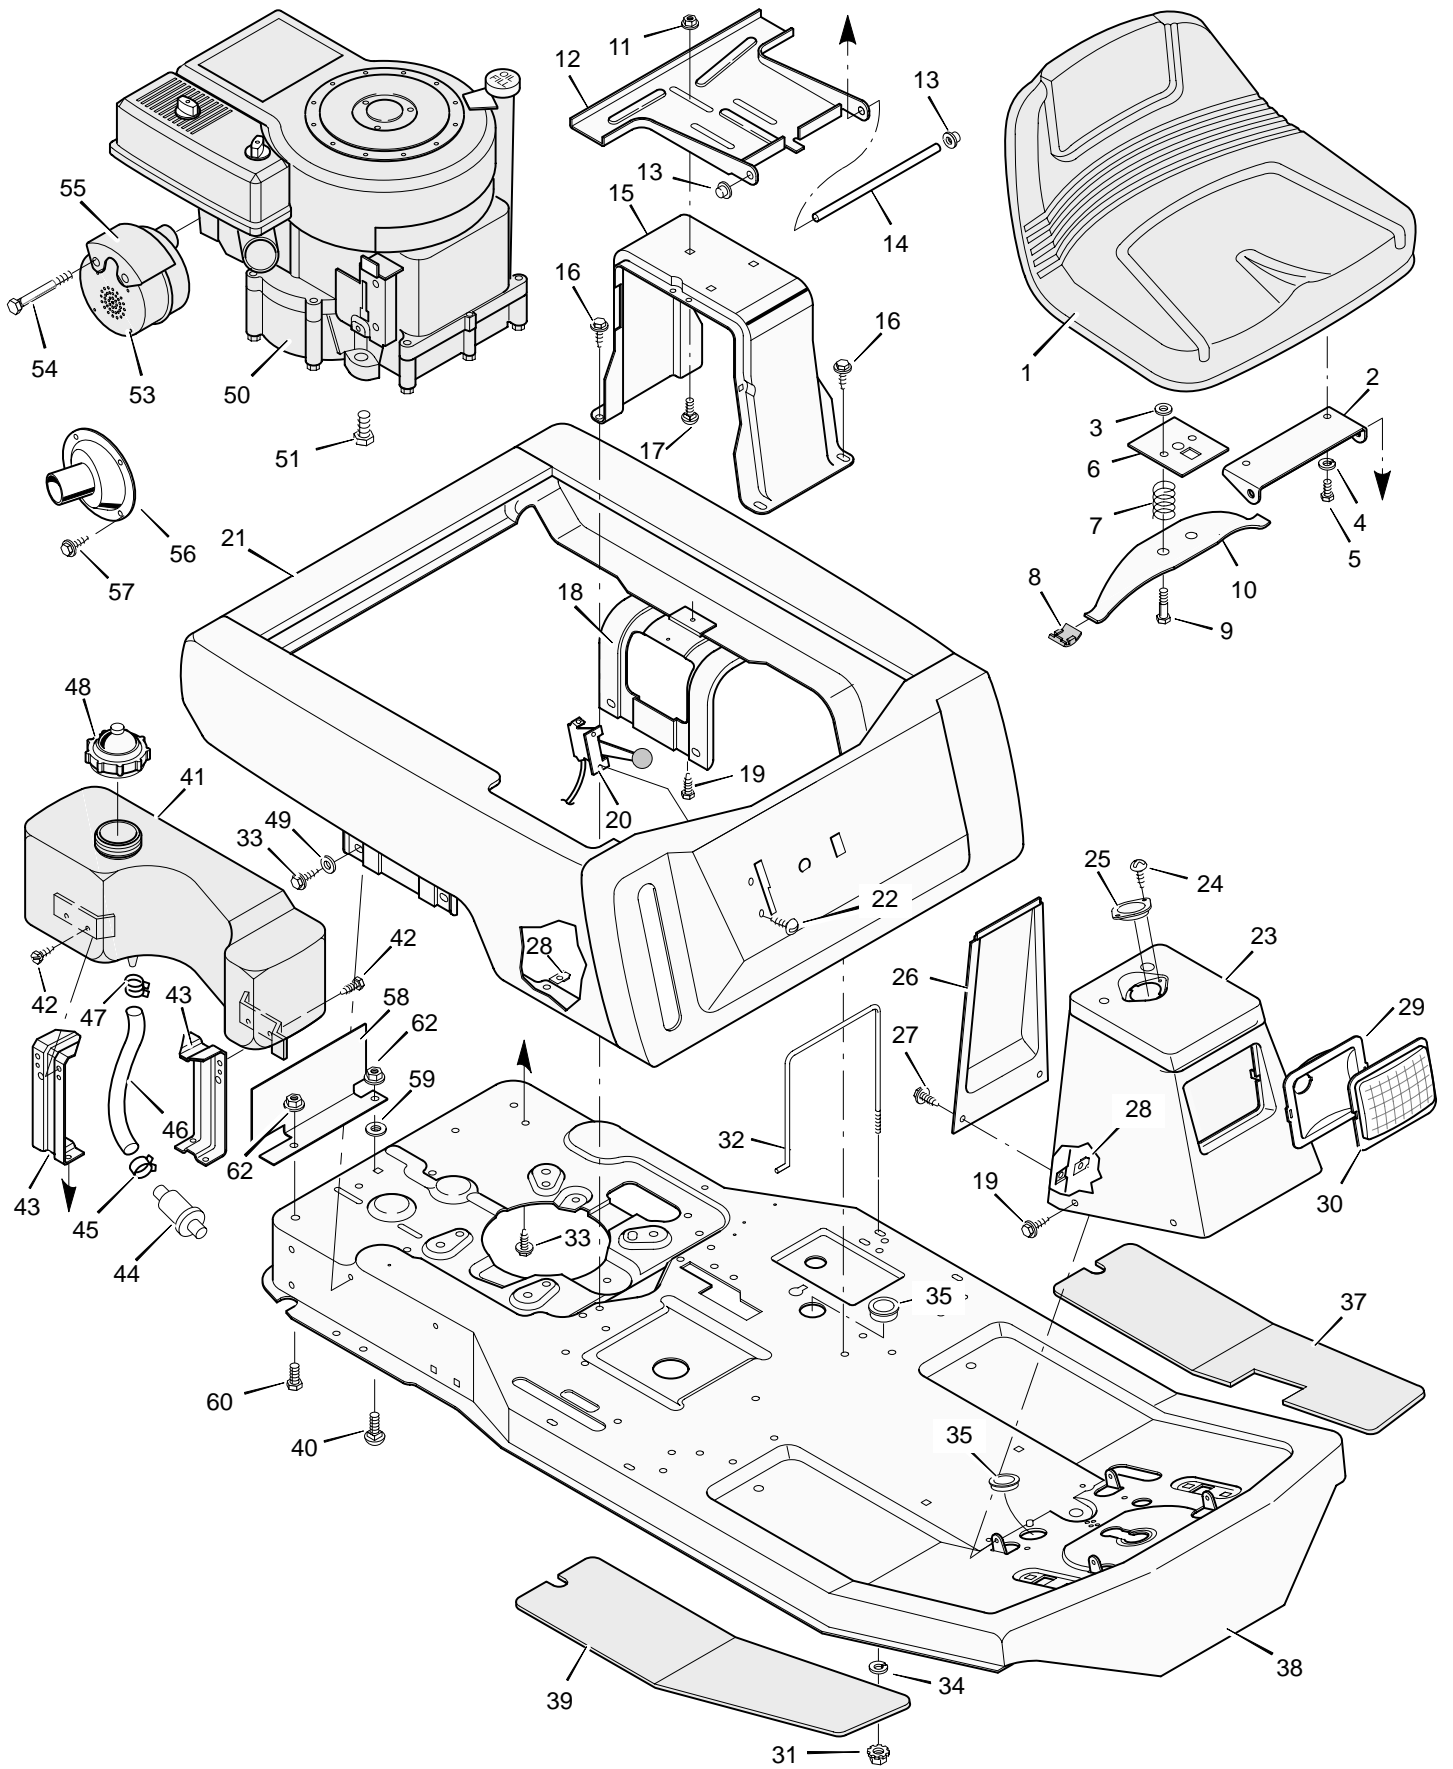

MODEL 30540x98B

REPAIR PARTS BODY CHASSIS

MODEL 30540x98B

REPAIR PARTS BODY CHASSIS

Key No.	Description	Part No.	Key No.	Description	Part No.
1	Seat	92387	35	Grommet	21268
2	Hinge, Seat	56516E700	37	Mat, Left	56107
3	Retainer	28x64	38	Frame Assembly	56611E700
4	Lockwasher	18x16	39	Mat, Right	56106
5	Bolt, Hex	1x45	40	Bolt, Carriage	2x53
6	Plate, Seat Switch	91963	41	Tank, Fuel	55805
7	Spring, Compression	164x26	42	Screw	26x213
8	Glide, Seat Spring	91822	43	Bracket, Fuel Tank	55806E700
9	Bolt, Shoulder	9x38	44	Filter, Fuel	56002
10	Spring, Seat	91964	45	Clamp	91174
11	Locknut, Flange	15x88	46	Line, Fuel	91022
12	Bracket, Seat Pivot	56518E700	47	Clamp	23713
13	Cap, Push On	28x23	48	Cap, Fuel	92317
14	Rod, Seat Hinge	56537 Z	49	Washer	19x6
15	Support, Seat	56517E700	50	Engine	‡
16	Screw	26x249	51	Bolt, Engine Mount	25x7
17	Bolt, Carriage	2x53	53	Muffler	90330
18	Support, Body *	55017E700	54	Bolt	1x118
19	Screw	26x214	55	Shield, Heat	90332
20	Throttle Control	56599	56	Deflector, Exhaust	92144
21	Body	54766E245	57	Screw	26x208
22	Screw	26x201	58	Shield, Heat	56636E700
23	Console Assembly	56570E245	59	Washer	28x64
24	Screw	26x201	60	Bolt	1x91
25	Bearing, Steering Post	56022	62	Locknut, Flange	15x76
26	Console, Plate	55023E700	—	Owner's Manual	F-98651
27	Screw	4x24	—	Owner's Manual	F-98652
28	J-Nut	28x18	—	Parts List	F-98653
29	Reflector	56241 Z	—	Decal, Right Panel	44x7708
30	Lens	90082	—	Decal, Left Panel	44x7709
31	Locknut	15x66	—	Decal, Shift	44x4402
32	Clamp, Battery	54800 Z	—	Decal, Front	44x6656
33	Screw	26x49	—	Decal, Warning	44x6816
34	Washer	17x38			