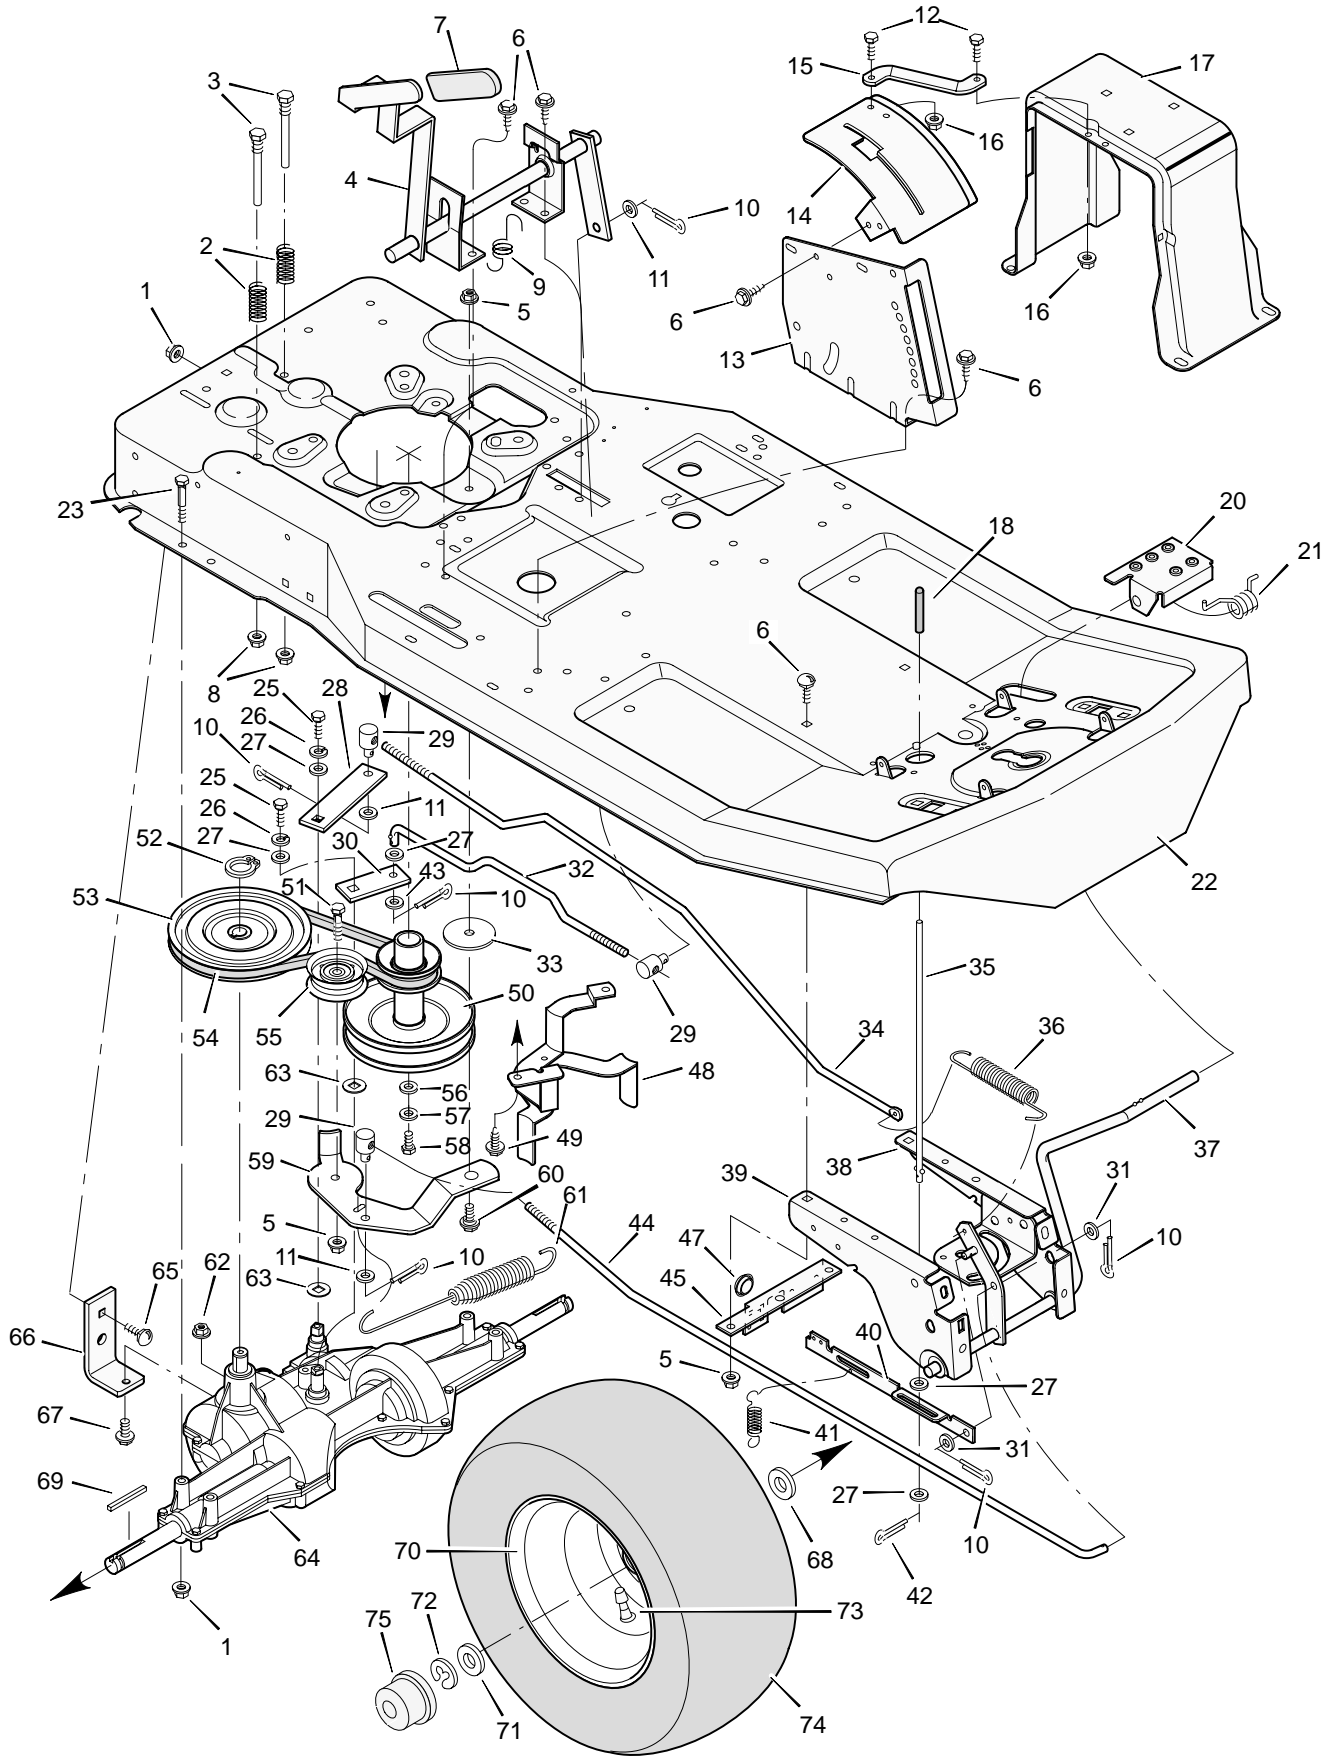

MODEL 30540x98B

REPAIR PARTS MOTION DRIVE

MODEL 30540x98B

REPAIR PARTS MOTION DRIVE

Key No.	Description	Part No.	Key No.	Description	Part No.
1	Locknut, Flange	15x88	39	Plate, Right Suspension	56023E700
2	Spring, Compression	164x1	40	Link, Parking Brake	56565 Z
3	Guide, Belt	55826	41	Spring, Extension	165x107
4	Shifter Assembly	56610E701	42	Pin, Cotter	30x50
5	Locknut, Flange	15x84	43	Washer	17x46 Z
6	Screw	26x267	44	Rod, Clutch	56531 Z
7	Grip, Shift Lever	91573	45	Stop, Parking Brake	56227E700
8	Hex Nut	15x115	47	Grommet	56623
9	Spring, Extension	165x100	48	Guide, Belt	56215 Z
10	Pin, Cotter	30x20	49	Screw	26x49
11	Washer	17x53 Z	50	Pulley Assembly, Stack	92504 Z
12	Bolt, Hex	1x38	51	Bolt, Hex	1x111
13	Plate, Index	56595E700	52	Ring, Retainer	11x7
14	Gate, Shift	56606E700	53	Pulley, Drive	56562
15	Brace, Shift Gate	56529E700	54	Belt, Motion Drive	37x65
16	Locknut, Flange	15x89	55	Pulley, Idler	56526
17	Support, Seat	56517E700	56	Washer	17x170
18	Grip, Parking Brake	55873	57	Lockwasher	19x35
20	Pedal	56409E700	58	Bolt, Hex	1x140
21	Spring	165x81	59	Bracket, Idler	56520E700
22	Frame Assembly	56611E700	60	Bolt, Shoulder	9x42
23	Bolt, Hex	1x124	61	Spring, Extension	165x81
25	Bolt, Hex	1x145	62	Locknut, Hex	15x43
26	Lockwasher	18x32	63	Washer	17x148
27	Washer	17x36	64	Transaxle, Dana Model 4450-1	‡
28	Yoke, Brake	56500 Z	65	Bolt, Carriage	2x53
29	Nut, Adjusting	21920	66	Bracket, Transaxle	56503 Z
30	Yoke, Shift	56505 Z	67	Bolt, Hex	1x139
31	Washer	17x47 Z	68	Washer	17x160
32	Rod, Shift	56591 Z	69	Key, Square	56534
33	Washer, Hardened	17x174 Z	70	Wheel & Tire Assembly	92308-601
34	Rod, Brake	56530 Z	71	Washer	17x195
35	Rod, Parking Brake	56566 Z	72	E-Ring	11x3
36	Spring, Extension	165x85	73	Valve Stem **	24373
37	Lever, Pedal	56511E700	74	Tire Only **	24393
38	Plate, Left Suspension	56224E700	75	Hub Cap, Optional	94618

‡ Parts are available from a Authorized Engine Service Center. See "Engines, Gasoline" or "Gasoline Engines" in the yellow pages of the telephone directory

** Also included with Key No. 70.