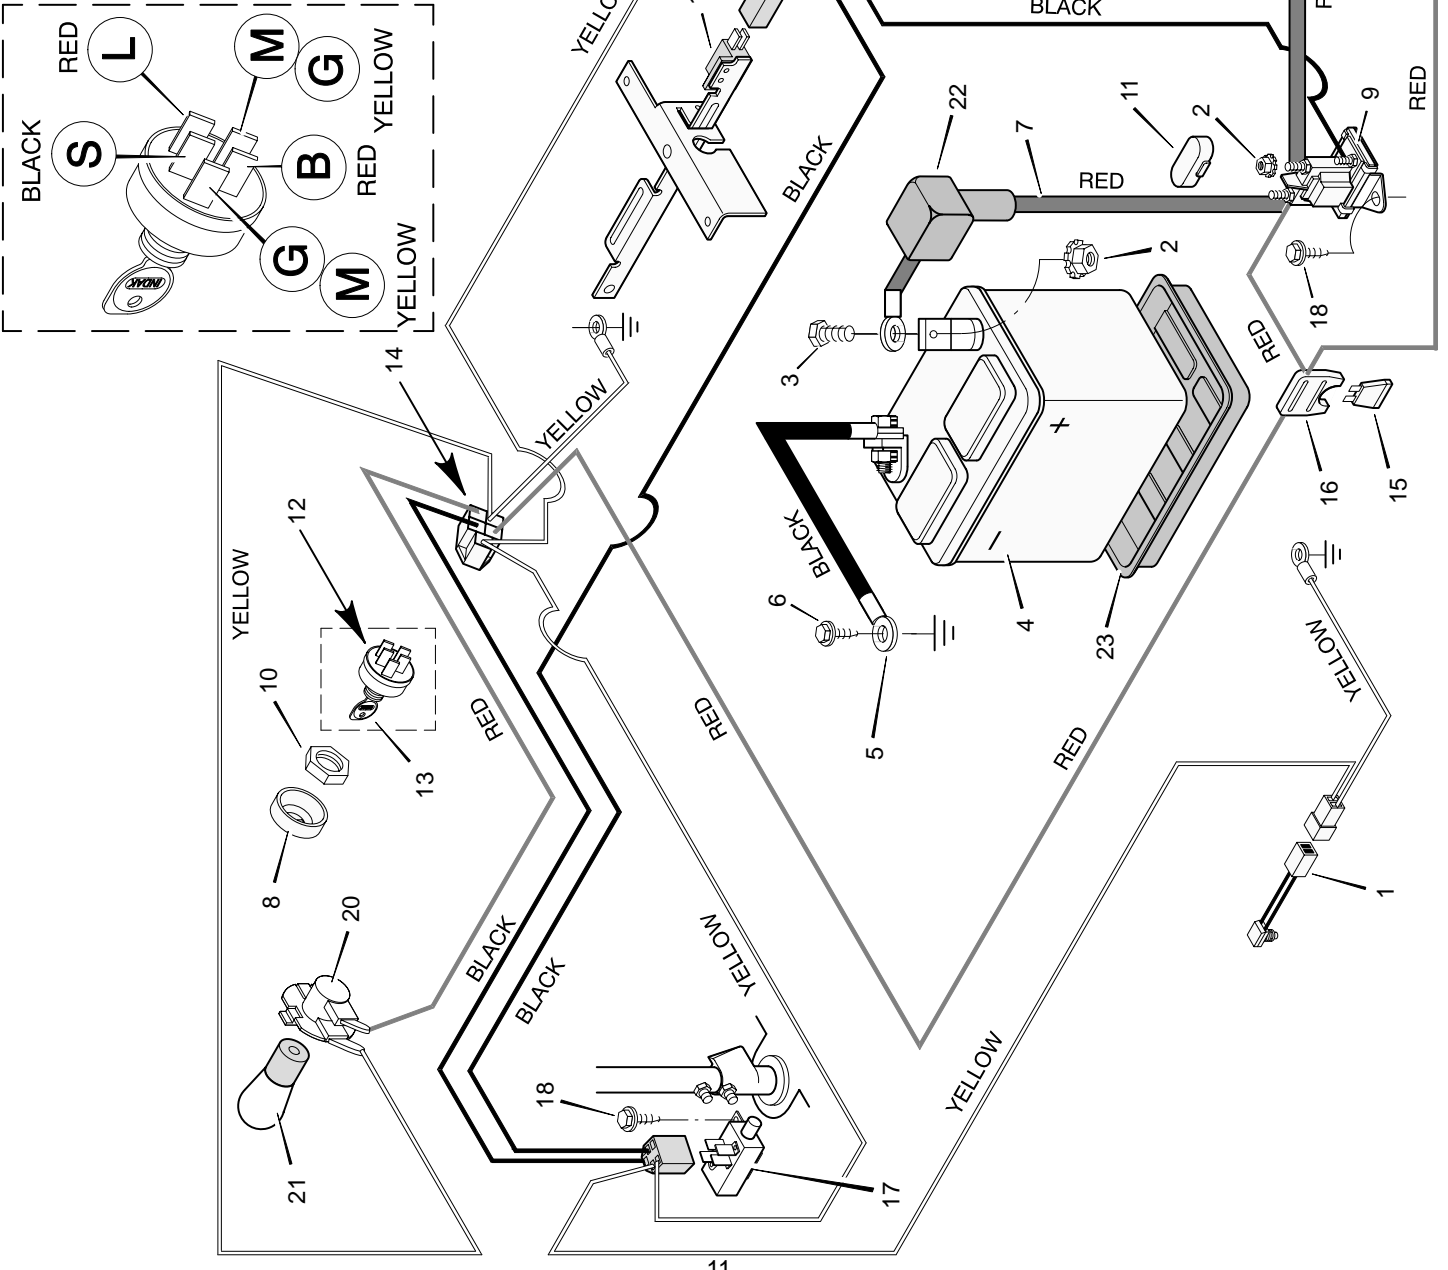

MODEL 30540x98B

REPAIR PARTS MOWER HOUSING

MODEL 30540x98B

REPAIR PARTS MOWER HOUSING

Key No.	Description	Part No.	Key No.	Description	Part No.
1	Belt, Mower Drive	37x57	24	Bracket, Hanger	55974E700
2	Pulley, Splined	91951	25	Spring, Compression	164x1
3	Lockwasher	18x33	26	Nut, Hex	15x43
4	Locknut, Hex	15x100	27	Spring, Torsional	166x4
5	Nut, Hex	15x41	28	Push On Cap	28x23
6	Pulley, Idler	91178	29	Rod	21197 Z
7	Bracket, Upper Idler	55921E700	30	Hinge, Chute Deflector	56213E700
8	Spacer	55895	32	Spring, Extension	165x68
9	Assembly, Blade Idler	55979	34	Bracket, Front	55916E700
10	Locknut, Flange	15x88	35	Screw	26x216
11	Pin, Clevis	29x99	36	Bolt, Hex	1x75
12	Clevis	24471 Z	37	Deflector, Chute	55971
13	Bolt, Hex	1x45	38	Mandrel	91921
14	Pin, Hair	31x6	39	Adapter, Blade	92466
15	Guide, Belt	55977	40	Washer, Belleville	17x166
16	Bracket, Lower Idler	55920E700	41	Washer, Hardened	17x165
17	Bolt, Carriage	2x53	42	Nut, Hex	15x100
18	Nut, Flange	15x79	43	Pin, Pull	90828 Z
19	Guide, Belt	55894	44	Washer	17x67 Z
20	Spacer	91925	45	Pin, Hair	31x4
21	Bolt, Hex	1x127	46	Blade, Standard	55793E701
22	Housing, Mandrel	55962	1-51	Mower Housing, Complete	403330
23	Guide, Belt	55956 Z			

MODEL 30540x98B

REPAIR PARTS ELECTRICAL SYSTEM

POS.	FUNCTION	CIRCUIT (MAKE)
1	OFF	M+G
2	RUN LIGHTS	B+L
3	RUN	NONE
4	START	B+S

Key No.	Description	Part No.
1	Switch, Seat Sensor	91031
2	Locknut	15x66
3	Bolt	1x38
4	Battery	91414
5	Cable, Battery Ground	24x3
6	Screw	26x49
7	Cable, Red Battery	24x24
8	Cap, Ignition	91488
9	Solenoid	94613
10	Nut, Hex	91489
11	Cover, Solenoid (Optional)	56049
12	Switch, Ignition	91846
13	Key, Ignition	20729
14	Harness, Chassis Wire	250x85
15	Fuse	54212
16	Holder, Fuse	407078
17	Switch, Limit	91032
18	Screw	26x233
19	Switch, Limit	24273
20	Socket, Light	92372
21	Bulb, Light	90084
22	Cover, Terminal	54148
23	Tray, Battery	91896