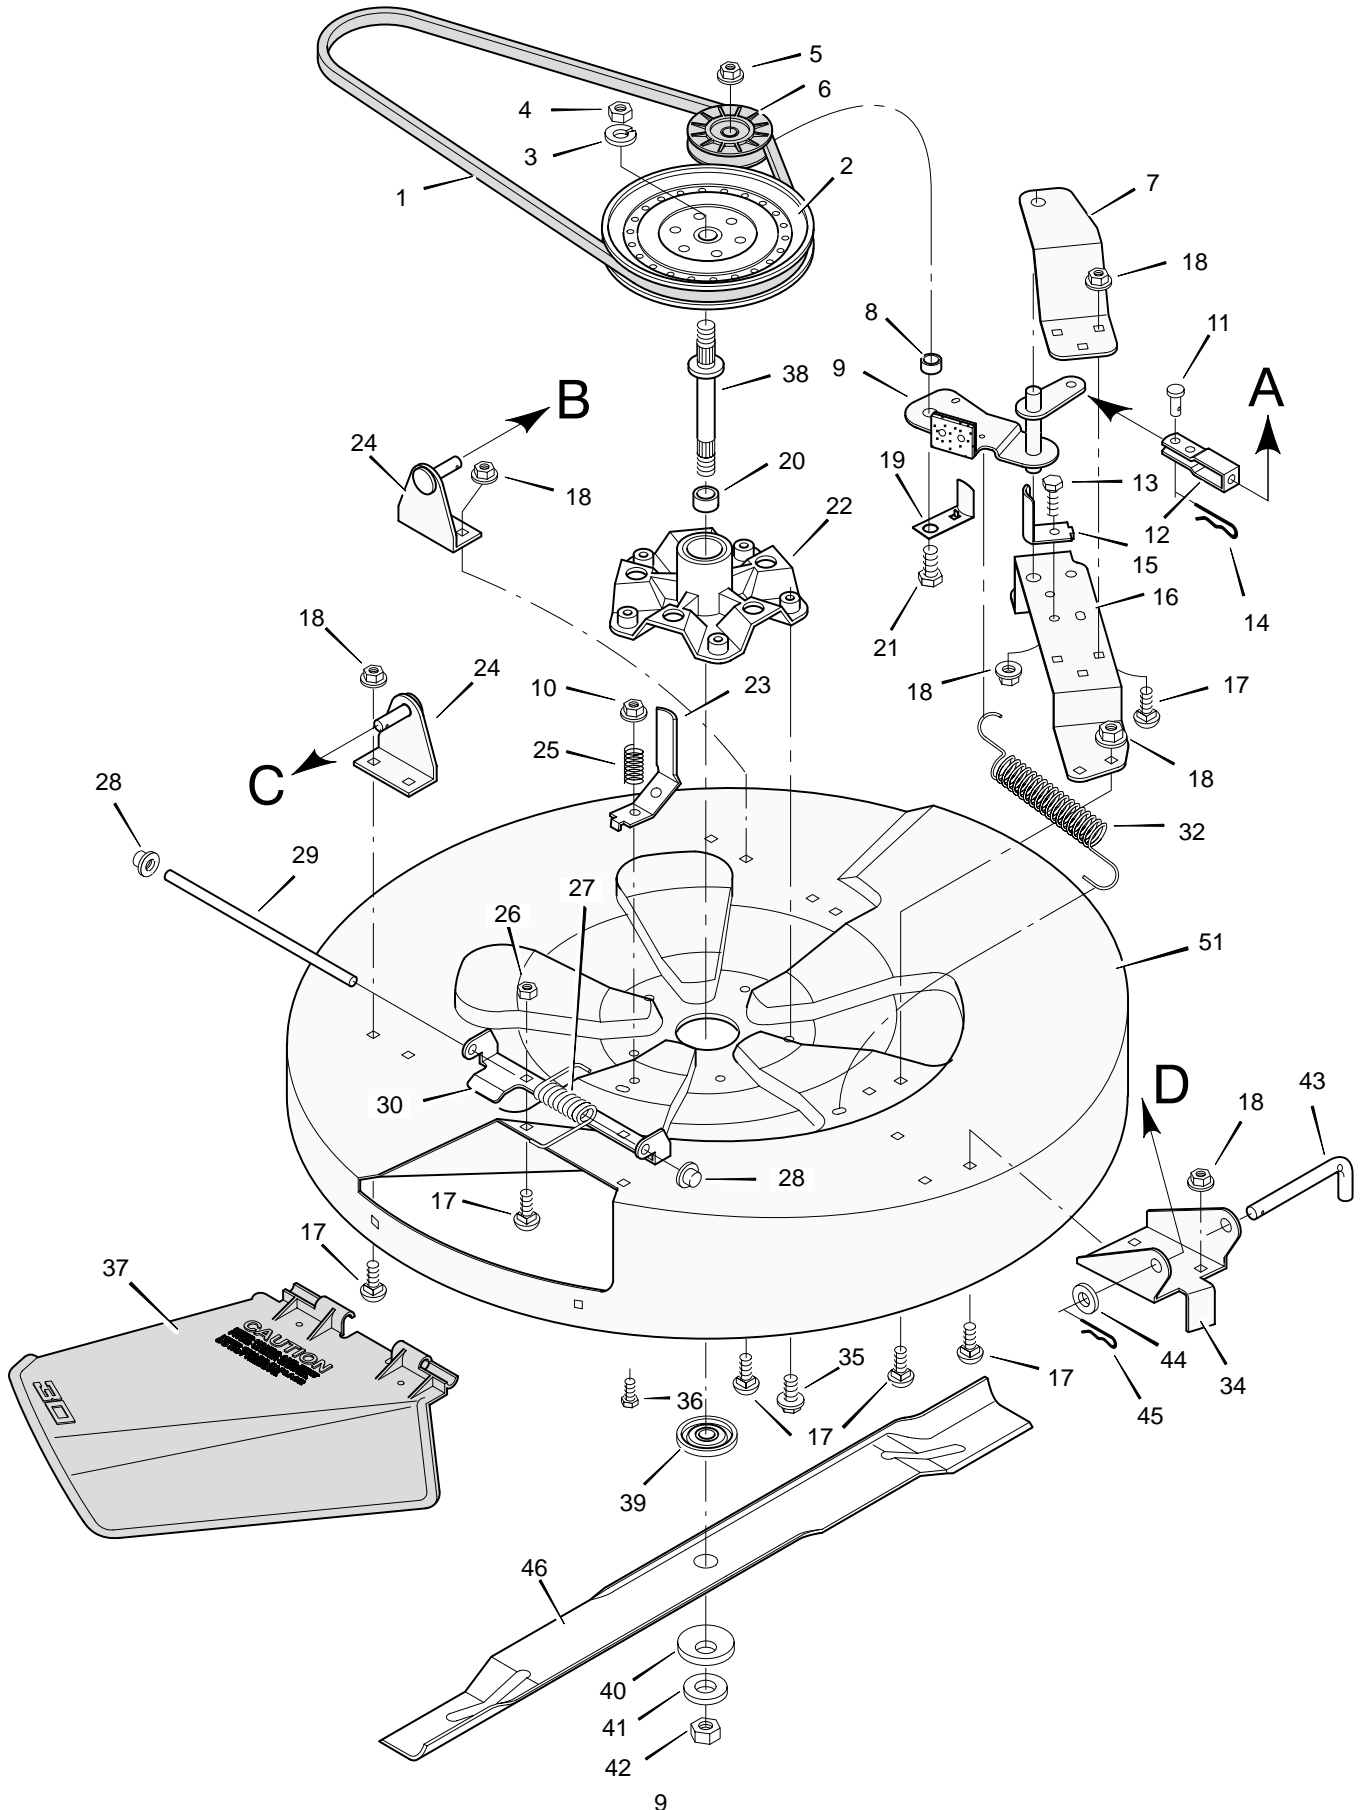

MODEL 30540x98B

REPAIR PARTS MOWER HOUSING

MODEL 30540x98B

REPAIR PARTS MOWER HOUSING

Key No.	Description	Part No.	Key No.	Description	Part No.
1	Belt, Mower Drive	37x57	24	Bracket, Hanger	55974E700
2	Pulley, Splined	91951	25	Spring, Compression	164x1
3	Lockwasher	18x33	26	Nut, Hex	15x43
4	Locknut, Hex	15x100	27	Spring, Torsional	166x4
5	Nut, Hex	15x41	28	Push On Cap	28x23
6	Pulley, Idler	91178	29	Rod	21197 Z
7	Bracket, Upper Idler	55921E700	30	Hinge, Chute Deflector	56213E700
8	Spacer	55895	32	Spring, Extension	165x68
9	Assembly, Blade Idler	55979	34	Bracket, Front	55916E700
10	Locknut, Flange	15x88	35	Screw	26x216
11	Pin, Clevis	29x99	36	Bolt, Hex	1x75
12	Clevis	24471 Z	37	Deflector, Chute	55971
13	Bolt, Hex	1x45	38	Mandrel	91921
14	Pin, Hair	31x6	39	Adapter, Blade	92466
15	Guide, Belt	55977	40	Washer, Belleville	17x166
16	Bracket, Lower Idler	55920E700	41	Washer, Hardened	17x165
17	Bolt, Carriage	2x53	42	Nut, Hex	15x100
18	Nut, Flange	15x79	43	Pin, Pull	90828 Z
19	Guide, Belt	55894	44	Washer	17x67 Z
20	Spacer	91925	45	Pin, Hair	31x4
21	Bolt, Hex	1x127	46	Blade, Standard	55793E701
22	Housing, Mandrel	55962	1-51	Mower Housing, Complete	403330
23	Guide, Belt	55956 Z