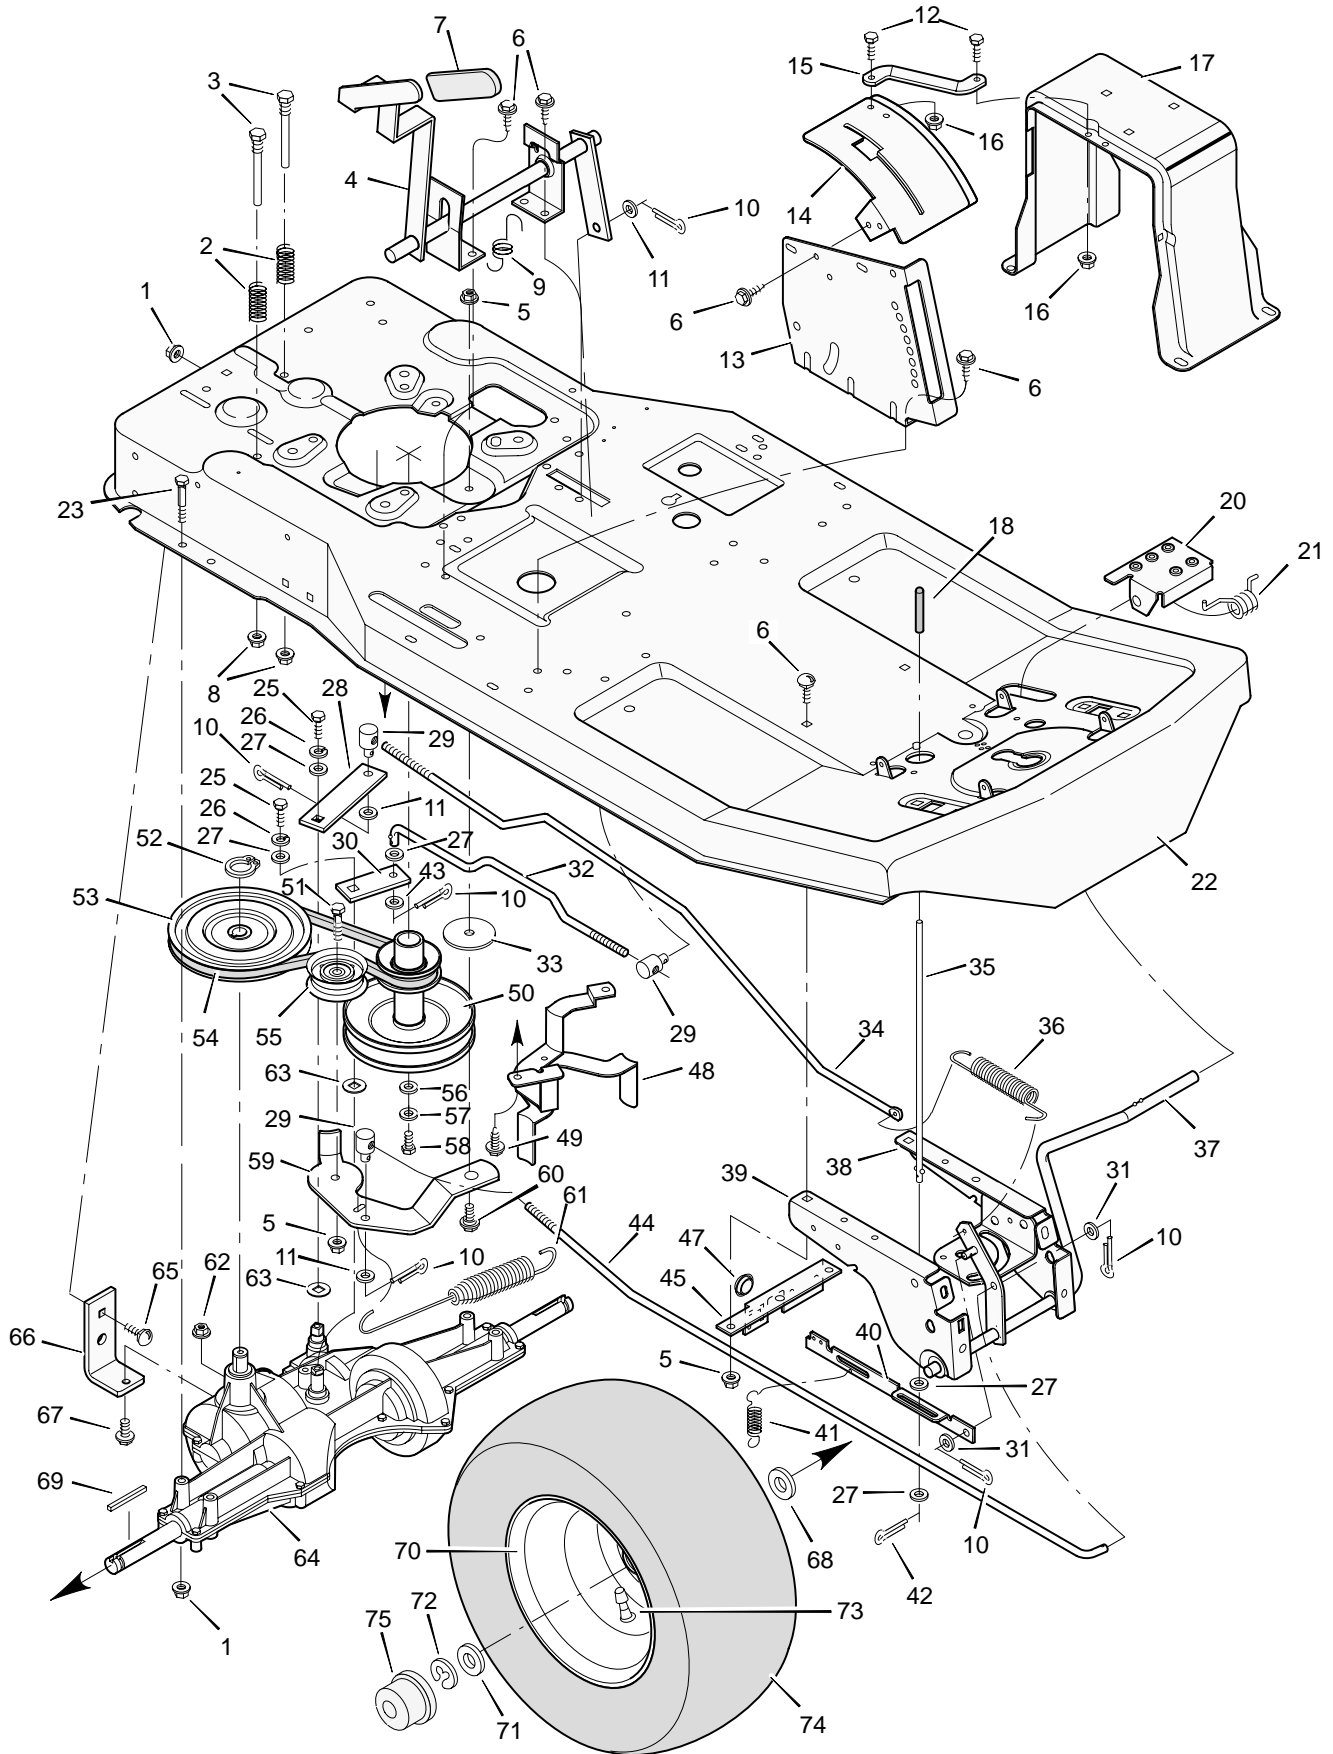

MODEL 30540x98A

REPAIR PARTS MOTION DRIVE

MODEL 30540x98A

REPAIR PARTS MOTION DRIVE

Key No.	Description	Part No.	Key No.	Description	Part No.
1	Locknut, Flange	15x88	39	Plate, Right Suspension	56023E700
2	Spring, Compression	164x1	40	Link, Parking Brake	56565 Z
3	Guide, Belt	55826	41	Spring, Extension	165x107
4	Shifter Assembly	56610E700	42	Pin, Cotter	30x50
5	Locknut, Flange	15x84	43	Washer	17x46 Z
6	Screw	26x267	44	Rod, Clutch	56531 Z
7	Grip, Shift Lever	91573	45	Stop, Parking Brake	56227E700
8	Hex Nut	15x115	47	Grommet	56623
9	Spring, Extension	165x100	48	Guide, Belt	56215 Z
10	Pin, Cotter	30x20	49	Screw	26x49
11	Washer	17x53 Z	50	Pulley Assembly, Stack	92504 Z
12	Bolt, Hex	1x38	51	Bolt, Hex	1x111
13	Plate, Index	56595E700	52	Ring, Retainer	11x7
14	Gate, Shift	56606E700	53	Pulley, Drive	56562
15	Brace, Shift Gate	56529E700	54	Belt, Motion Drive	37x65
16	Locknut, Flange	15x89	55	Pulley, Idler	56526
17	Support, Seat	56517E700	56	Washer	17x170
18	Grip, Parking Brake	55873	57	Lockwasher	19x35
20	Pedal	56409E700	58	Bolt, Hex	1x140
21	Spring	165x81	59	Bracket, Idler	56520E700
22	Frame Assembly	56611E700	60	Bolt, Shoulder	9x42
23	Bolt, Hex	1x124	61	Spring, Extension	165x81
25	Bolt, Hex	1x145	62	Locknut, Hex	15x43
26	Lockwasher	18x32	63	Washer	17x148
27	Washer	17x36	64	Transaxle, Dana Model 4450-1	‡
28	Yoke, Brake	56500 Z	65	Bolt, Carriage	2x53
29	Nut, Adjusting	21920	66	Bracket, Transaxle	56503 Z
30	Yoke, Shift	56505 Z	67	Bolt, Hex	1x139
31	Washer	17x47 Z	68	Washer	17x160
32	Rod, Shift	56591 Z	69	Key, Square	56534
33	Washer, Hardened	17x174 Z	70	Wheel & Tire Assembly	92308-601
34	Rod, Brake	56530 Z	71	Washer	17x195
35	Rod, Parking Brake	56566 Z	72	E-Ring	11x3
36	Spring, Extension	165x85	73	Valve Stem **	24373
37	Lever, Pedal	56511E700	74	Tire Only **	24393
38	Plate, Left Suspension	56224E700	75	Hub Cap, Optional	94618

‡ Parts are available from a Authorized Engine Service Center. See "Engines, Gasoline" or "Gasoline Engines" in the yellow pages of the telephone directory

** Also included with Key No. 70.