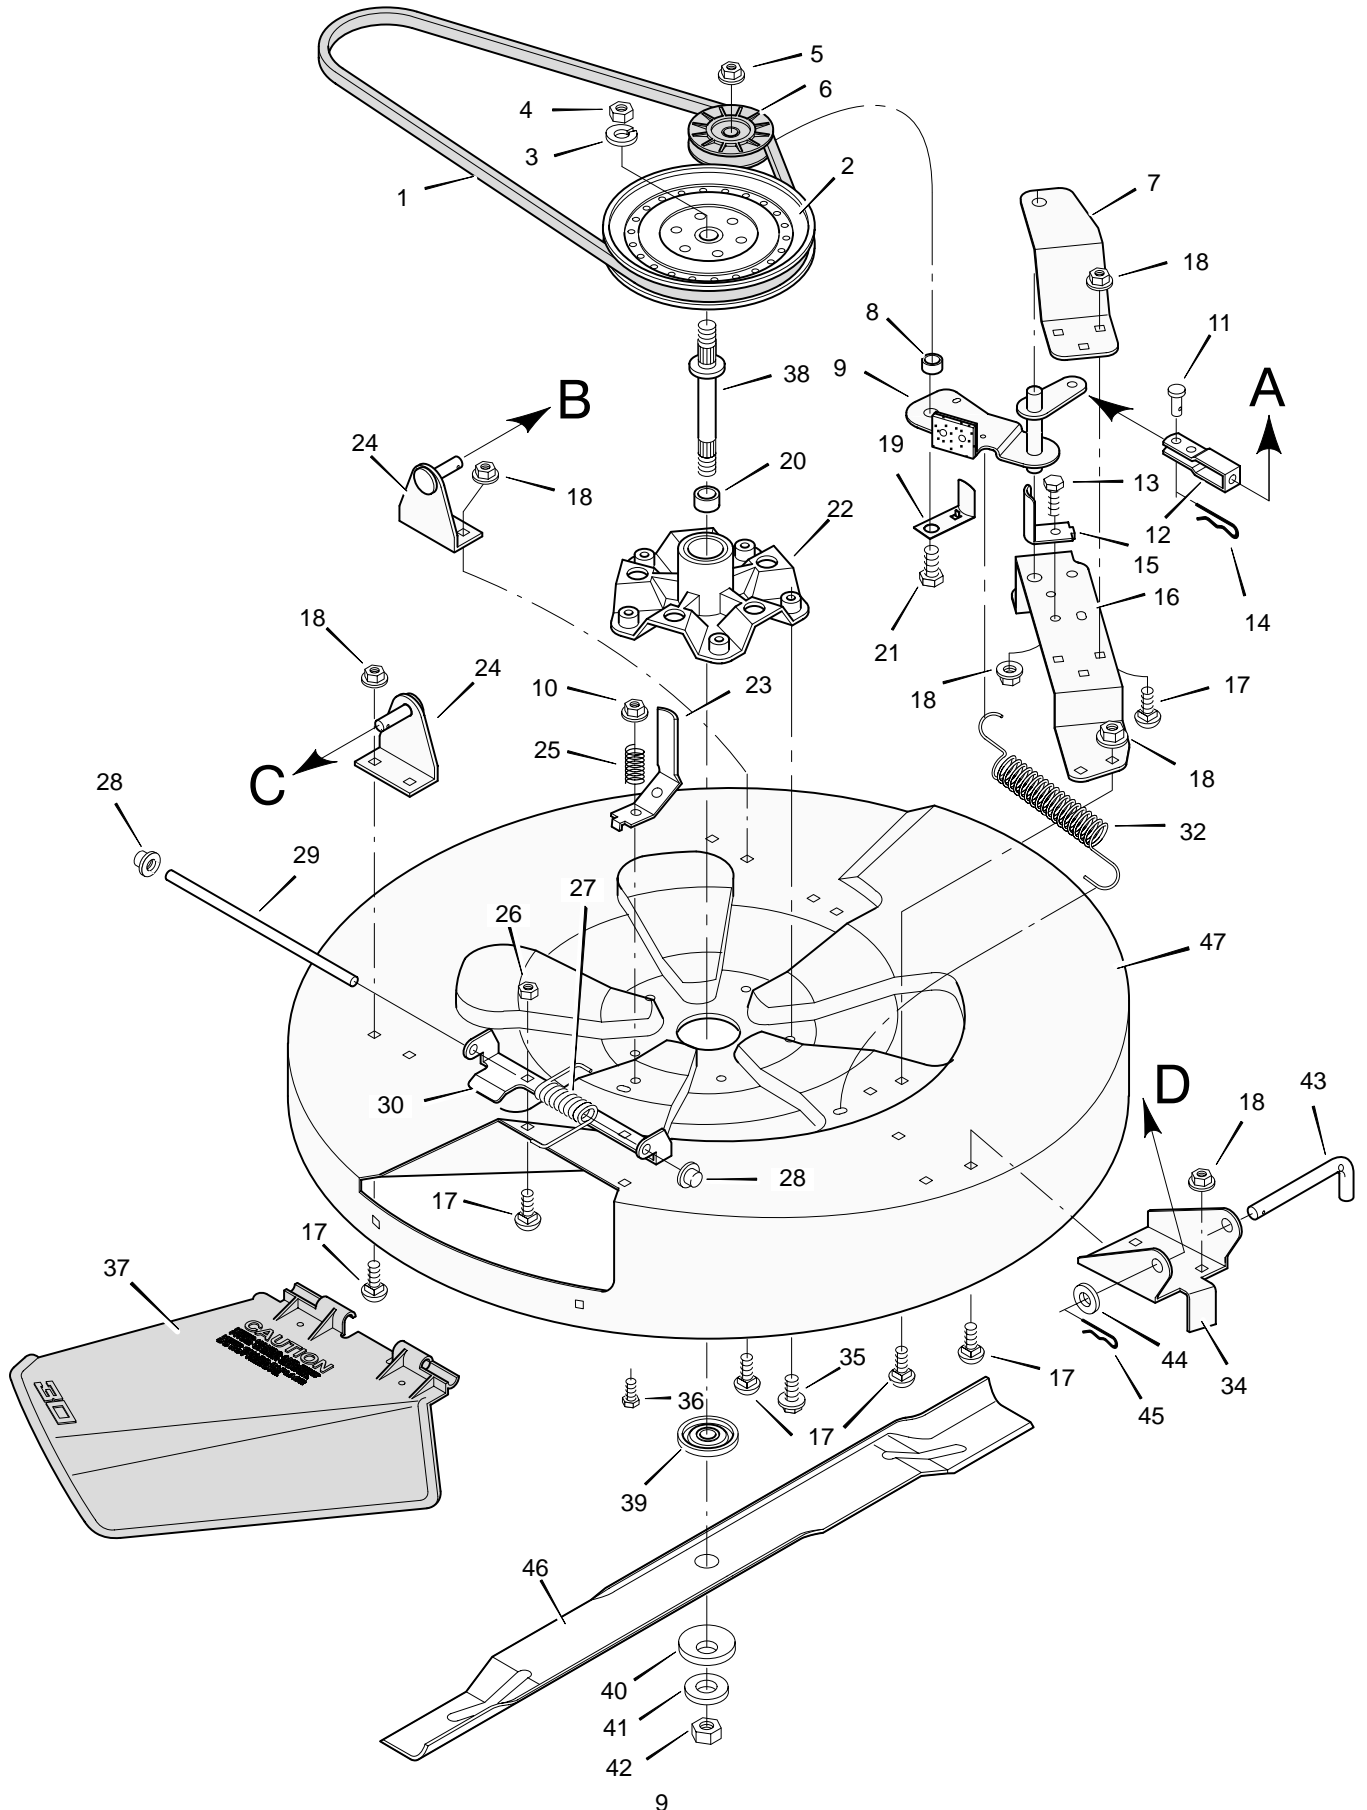

MODEL 30540x98A

REPAIR PARTS MOWER HOUSING

MODEL 30540x98A

REPAIR PARTS MOWER HOUSING

Key No.	Description	Part No.	Key No.	Description	Part No.
1	Belt, Mower Drive	37x57	24	Bracket, Hanger	55974E700
2	Pulley, Splined	91951	25	Spring, Compression	164x1
3	Lockwasher	18x33	26	Nut, Hex	15x43Z
4	Locknut, Hex	15x100	27	Spring, Torsional	166x4
5	Nut, Hex	15x41	28	Push On Cap	28x23
6	Pulley, Idler	91178	29	Rod	21197Z
7	Bracket, Upper Idler	55921E700	30	Hinge, Chute Deflector	56213E700
8	Spacer	55895Z	32	Spring, Extension	165x68
9	Assembly, Blade Idler	55979E700	34	Bracket, Front	55916E700
10	Locknut, Flange	15x88	35	Screw	26x216
11	Pin, Clevis	29x99	36	Bolt, Hex	1x75
12	Clevis	24471Z	37	Deflector, Chute	55971
13	Bolt, Hex	1x45	38	Mandrel	91921
14	Pin, Hair	31x6	39	Adapter, Blade	92466
15	Guide, Belt	55977E700	40	Washer, Belleville	17x166
16	Bracket, Lower Idler	55920E700	41	Washer, Hardened	17x165
17	Bolt, Carriage	2x53Z	42	Nut, Hex	15x100
18	Nut, Flange	15x79	43	Pin, Pull	90828Z
19	Guide, Belt	55894E700	44	Washer	17x67Z
20	Spacer	91925	45	Pin, Hair	31x4
21	Bolt, Hex	1x127	46	Blade, Standard	55793E701
22	Housing, Mandrel	55962	1-47	Mower Housing, Complete	403330
23	Guide, Belt	55956Z