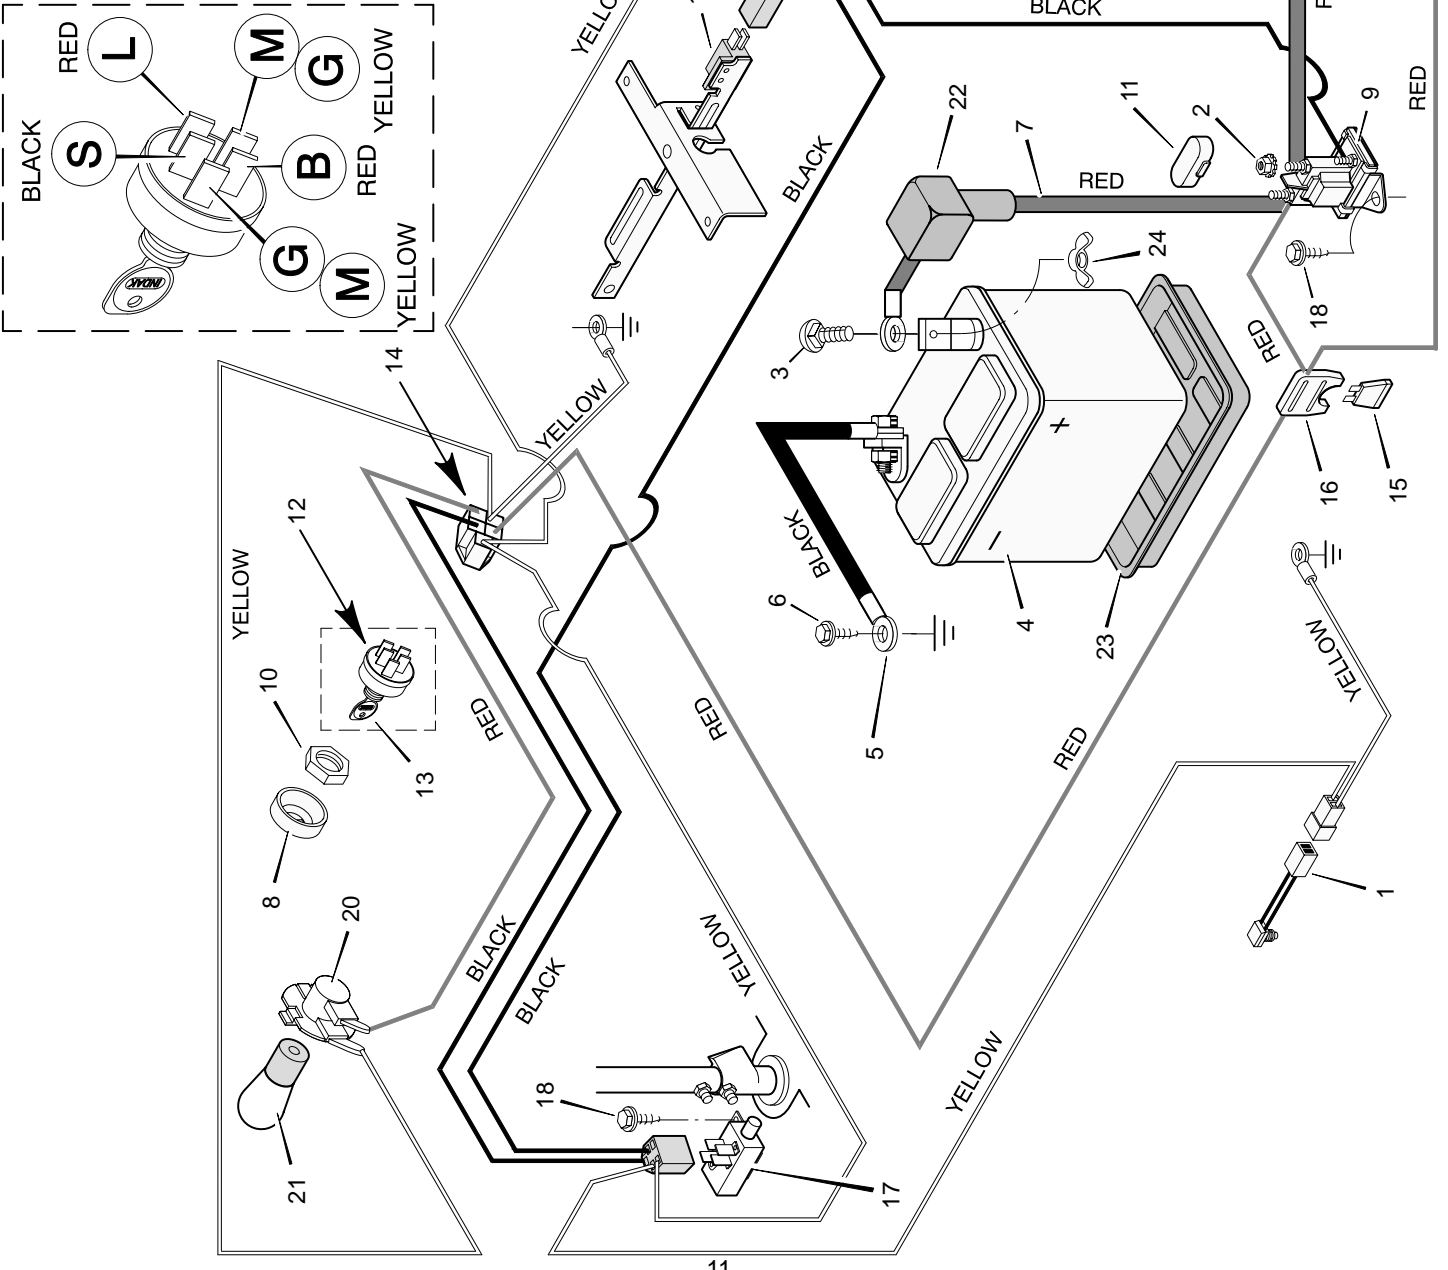

MODEL 30540x98A

REPAIR PARTS MOWER HOUSING

MODEL 30540x98A

REPAIR PARTS MOWER HOUSING

Key No.	Description	Part No.	Key No.	Description	Part No.
1	Belt, Mower Drive	37x57	24	Bracket, Hanger	55974E700
2	Pulley, Splined	91951	25	Spring, Compression	164x1
3	Lockwasher	18x33	26	Nut, Hex	15x43Z
4	Locknut, Hex	15x100	27	Spring, Torsional	166x4
5	Nut, Hex	15x41	28	Push On Cap	28x23
6	Pulley, Idler	91178	29	Rod	21197Z
7	Bracket, Upper Idler	55921E700	30	Hinge, Chute Deflector	56213E700
8	Spacer	55895Z	32	Spring, Extension	165x68
9	Assembly, Blade Idler	55979E700	34	Bracket, Front	55916E700
10	Locknut, Flange	15x88	35	Screw	26x216
11	Pin, Clevis	29x99	36	Bolt, Hex	1x75
12	Clevis	24471Z	37	Deflector, Chute	55971
13	Bolt, Hex	1x45	38	Mandrel	91921
14	Pin, Hair	31x6	39	Adapter, Blade	92466
15	Guide, Belt	55977E700	40	Washer, Belleville	17x166
16	Bracket, Lower Idler	55920E700	41	Washer, Hardened	17x165
17	Bolt, Carriage	2x53Z	42	Nut, Hex	15x100
18	Nut, Flange	15x79	43	Pin, Pull	90828Z
19	Guide, Belt	55894E700	44	Washer	17x67Z
20	Spacer	91925	45	Pin, Hair	31x4
21	Bolt, Hex	1x127	46	Blade, Standard	55793E701
22	Housing, Mandrel	55962	1-47	Mower Housing, Complete	403330
23	Guide, Belt	55956Z			

MODEL 30540x98A

REPAIR PARTS ELECTRICAL SYSTEM

POS.	FUNCTION	CIRCUIT (MAKE)
1	OFF	M+G
2	RUN LIGHTS	B+L
3	RUN	NONE
4	START	B+S

Key No.	Description	Part No.
1	Switch, Seat Sensor	91031
2	Locknut	15x66
3	Bolt	2x82
4	Battery	91414
—	Acid, Battery (Electrolyte)	93292
5	Cable, Battery Ground	24x3
6	Screw	26x49
7	Cable, Red Battery	24x24
8	Cap, Ignition	91488
9	Solenoid	94613
10	Nut, Hex	91489
11	Cover, Solenoid	56049
12	Switch, Ignition	91846
13	Key, Ignition	20729
14	Harness, Chassis Wire	250x85
15	Fuse	54212
16	Holder, Fuse	407078
17	Switch, Limit	91032
18	Screw	26x233
19	Switch, Limit	24273
20	Socket, Light	92372
21	Bulb, Light	90084
22	Cover, Terminal	54148
23	Tray, Battery	91896
24	Wingnut	14x79