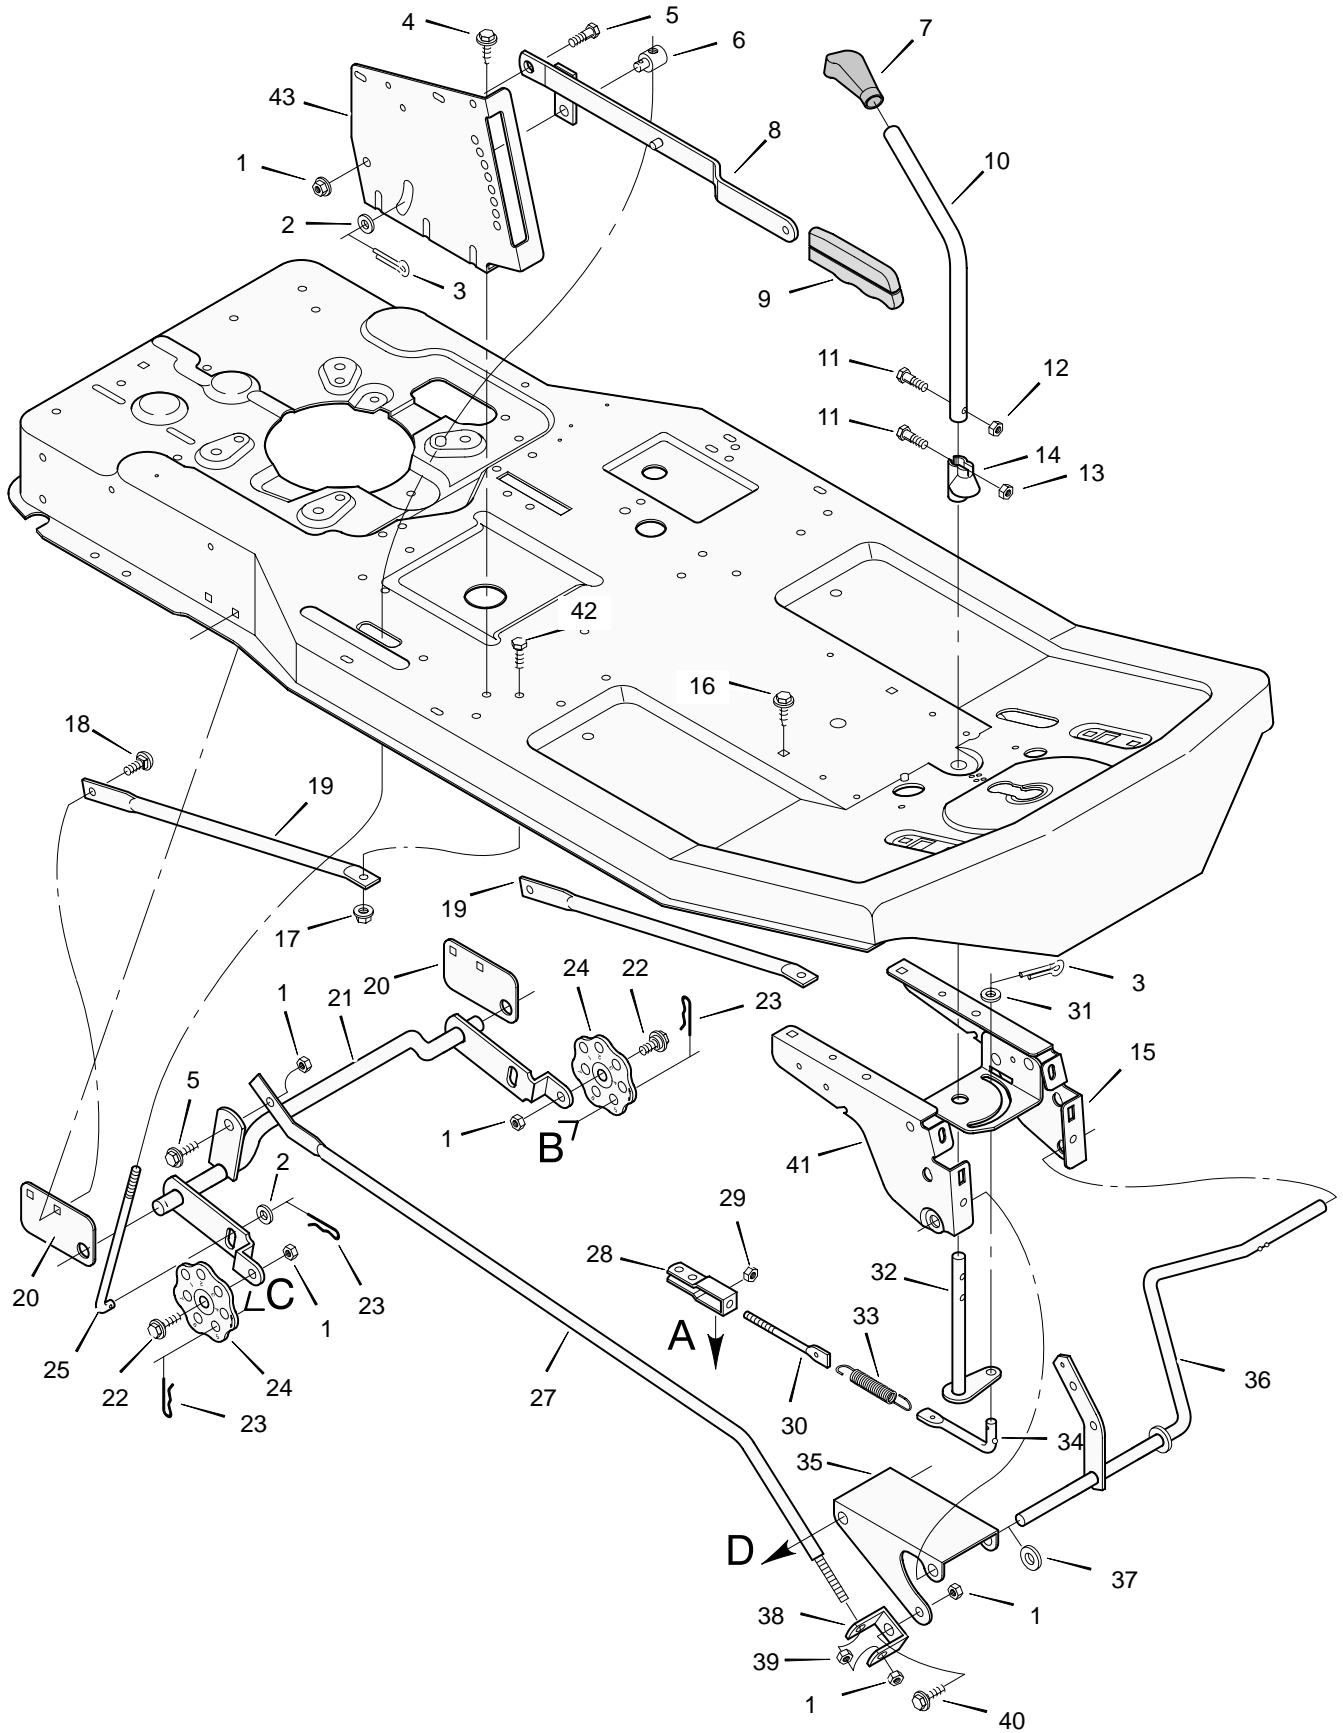

MODEL 30540x98A

REPAIR PARTS MOWER HOUSING SUSPENSION

MODEL 30540x98A

REPAIR PARTS MOWER HOUSING SUSPENSION

Key No.	Description	Part No.
1	Locknut, Flange	15x84
2	Washer	17x53 Z
3	Pin, Cotter	30x20
4	Screw	26x249
5	Bolt, Shoulder	9x9 Z
6	Nut, Adjusting	21920
7	Grip, Blade Control	92698
8	Lever Assembly, Lift	56031E700
9	Grip, Lift Lever	91573
10	Attachment, Clutch	55927 Z
11	Bolt, Hex	1x76
12	Locknut	15x66
13	Locknut, Flange	15x89
14	Cam, Blade Control	55853
15	Plate, Left Suspension	56224E700
16	Screw	26x249
17	Locknut, Flange	15x88
18	Bolt, Carriage	2x64
19	Strut, Frame	55326
20	Plate, Mounting	55270E700
21	Rod Assembly, Rear Suspension	55346E700
22	Bolt, Shoulder	9x4
23	Pin, Hair	31x4
24	Plate, Adjusting	55344 Z
25	Rod, Lifter	24839 Z
27	Rod, Suspension	55957E700
28	Clevis	24471 Z
29	Nut, Hex	15x2
30	Link, Blade Drive	55271 Z
31	Washer	17x48
32	Rod and Arm Assembly	55930E700
33	Spring, Extension	165x67
34	Link, Front Deck	55179 Z
35	Bracket, Front Suspension	55139E700
36	Lever, Pedal	56511E700
37	Washer	17x122 Z
38	Clevis	55298
39	Locknut, Hex	15x73
40	Bolt, Shoulder	9x17
41	Plate, Right Suspension	56023E700
42	Bolt, Hex	1x45
43	Plate, Index	56595E700