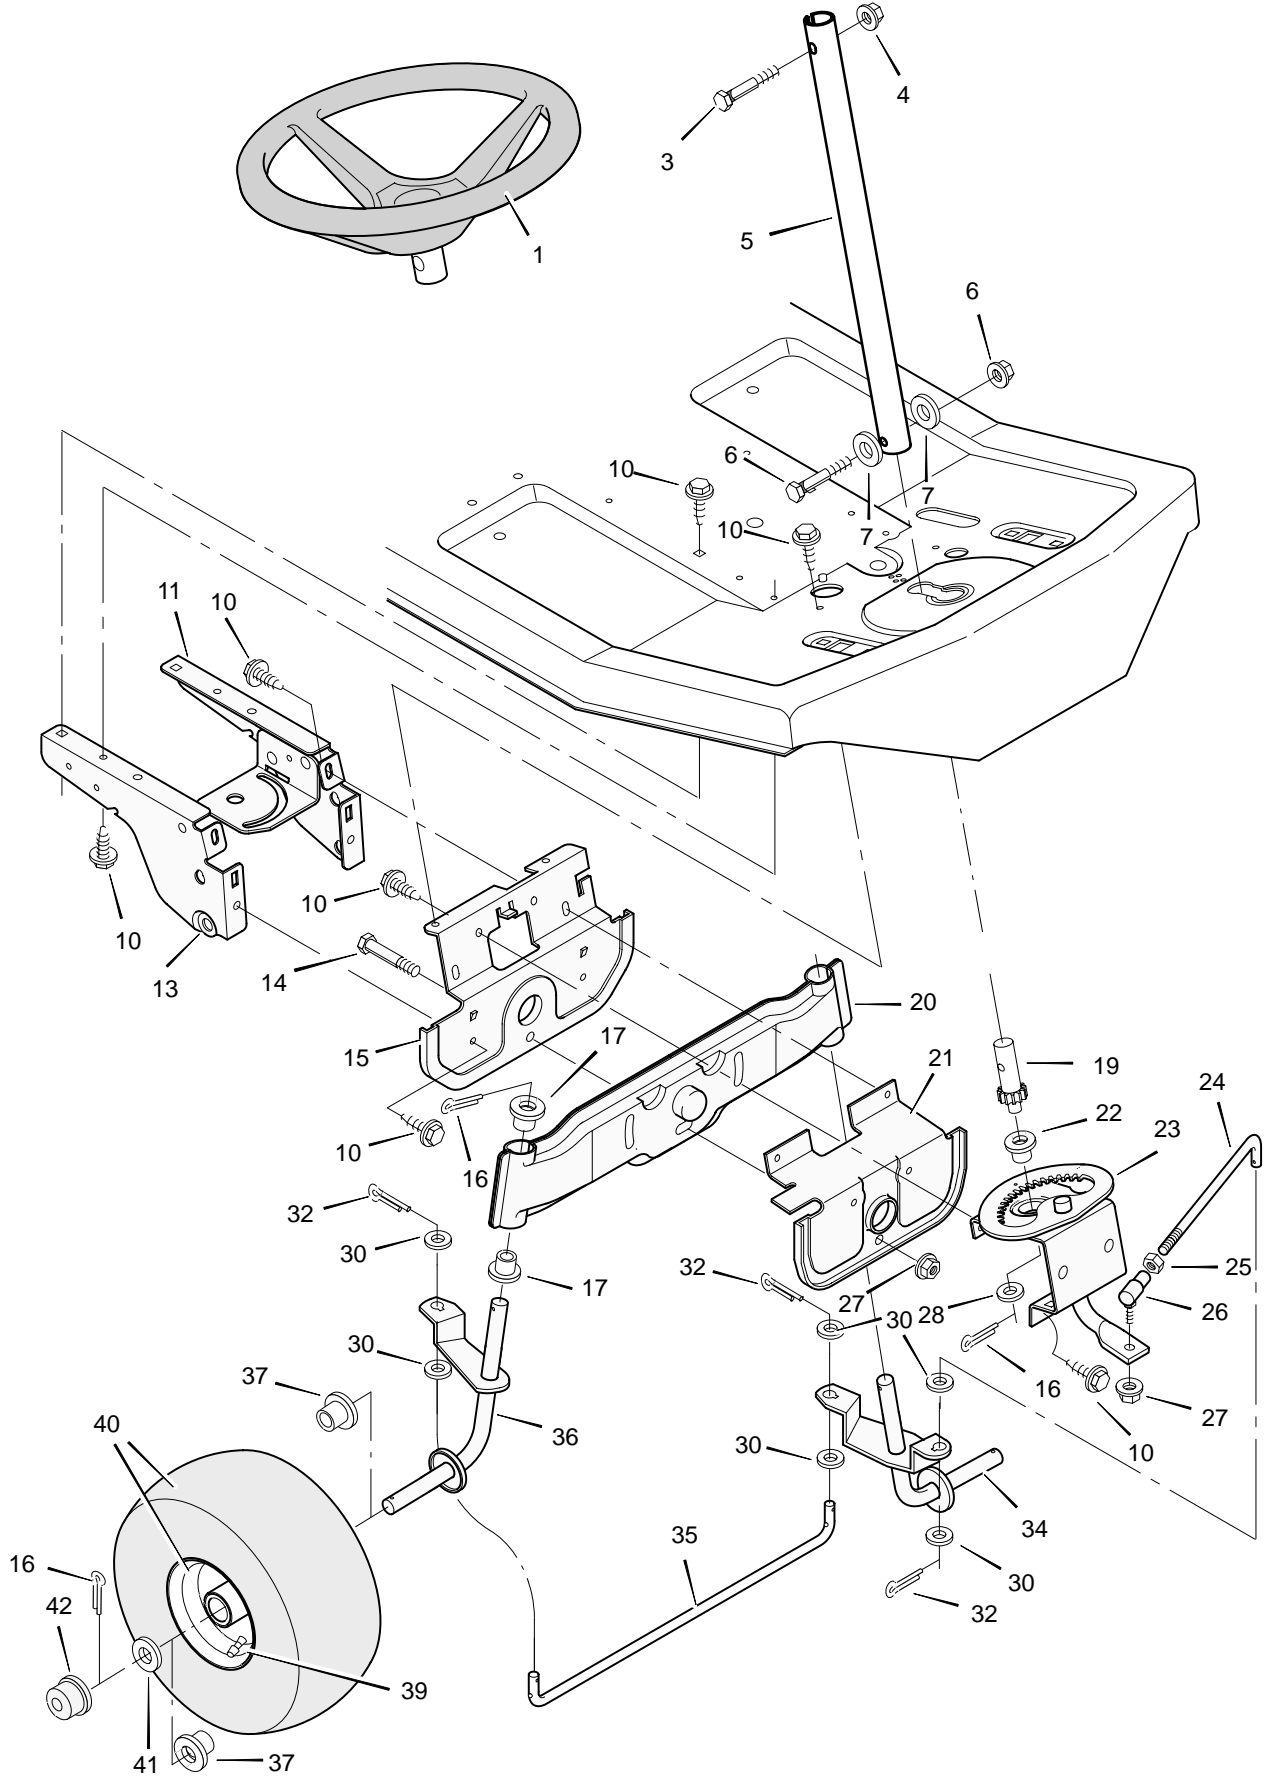

MODEL 30540x98A

REPAIR PARTS STEERING

MODEL 30540x98A

REPAIR PARTS STEERING

Key No.	Description	Part No.
1	Steering Wheel	92078
3	Bolt, Hex	1x102
4	Locknut, Flange	15x88
5	Post, Steering	91444C
6	Nut, Hex	15x88
7	Washer	17x47 Z
8	Cover, Steering Post	54788
9	Bearing	55004
10	Screw	26x267
11	Plate, Left Suspension	56224E700
13	Plate, Right Suspension	56023E700
14	Bolt, Hex	1x69
15	Support, Front Axle	56231E700
16	Pin, Cotter	30x49
17	Bearing, Spindle	55003
19	Gear, Pinion	56057
20	Axle Assembly, Front	56223E700
21	Hanger Assembly, Front Axle	56230E700
22	Bearing	55168
23	Sector Assembly	56236E700
24	Rod, Drag Link	56625 Z
25	Nut, Hex	15x61
26	Ball Joint, Steering	21031
27	Locknut, Flange	15x87 Z
28	Washer	17x87 Z
30	Washer	17x53 Z
32	Pin, Cotter	30x20
34	Spindle Assembly, Left	55039E700
35	Rod, Tie	55026 Z
36	Spindle Assembly, Right	55038E700
37	Bearing, Wheel *	56105
38	Tire	55700
39	Valve Stem *	24373
40	Wheel & Tire Assembly	92303-601
41	Washer	17x197
42	Cap, Hub (Optional)	94618

* Also included with Key No. 40.