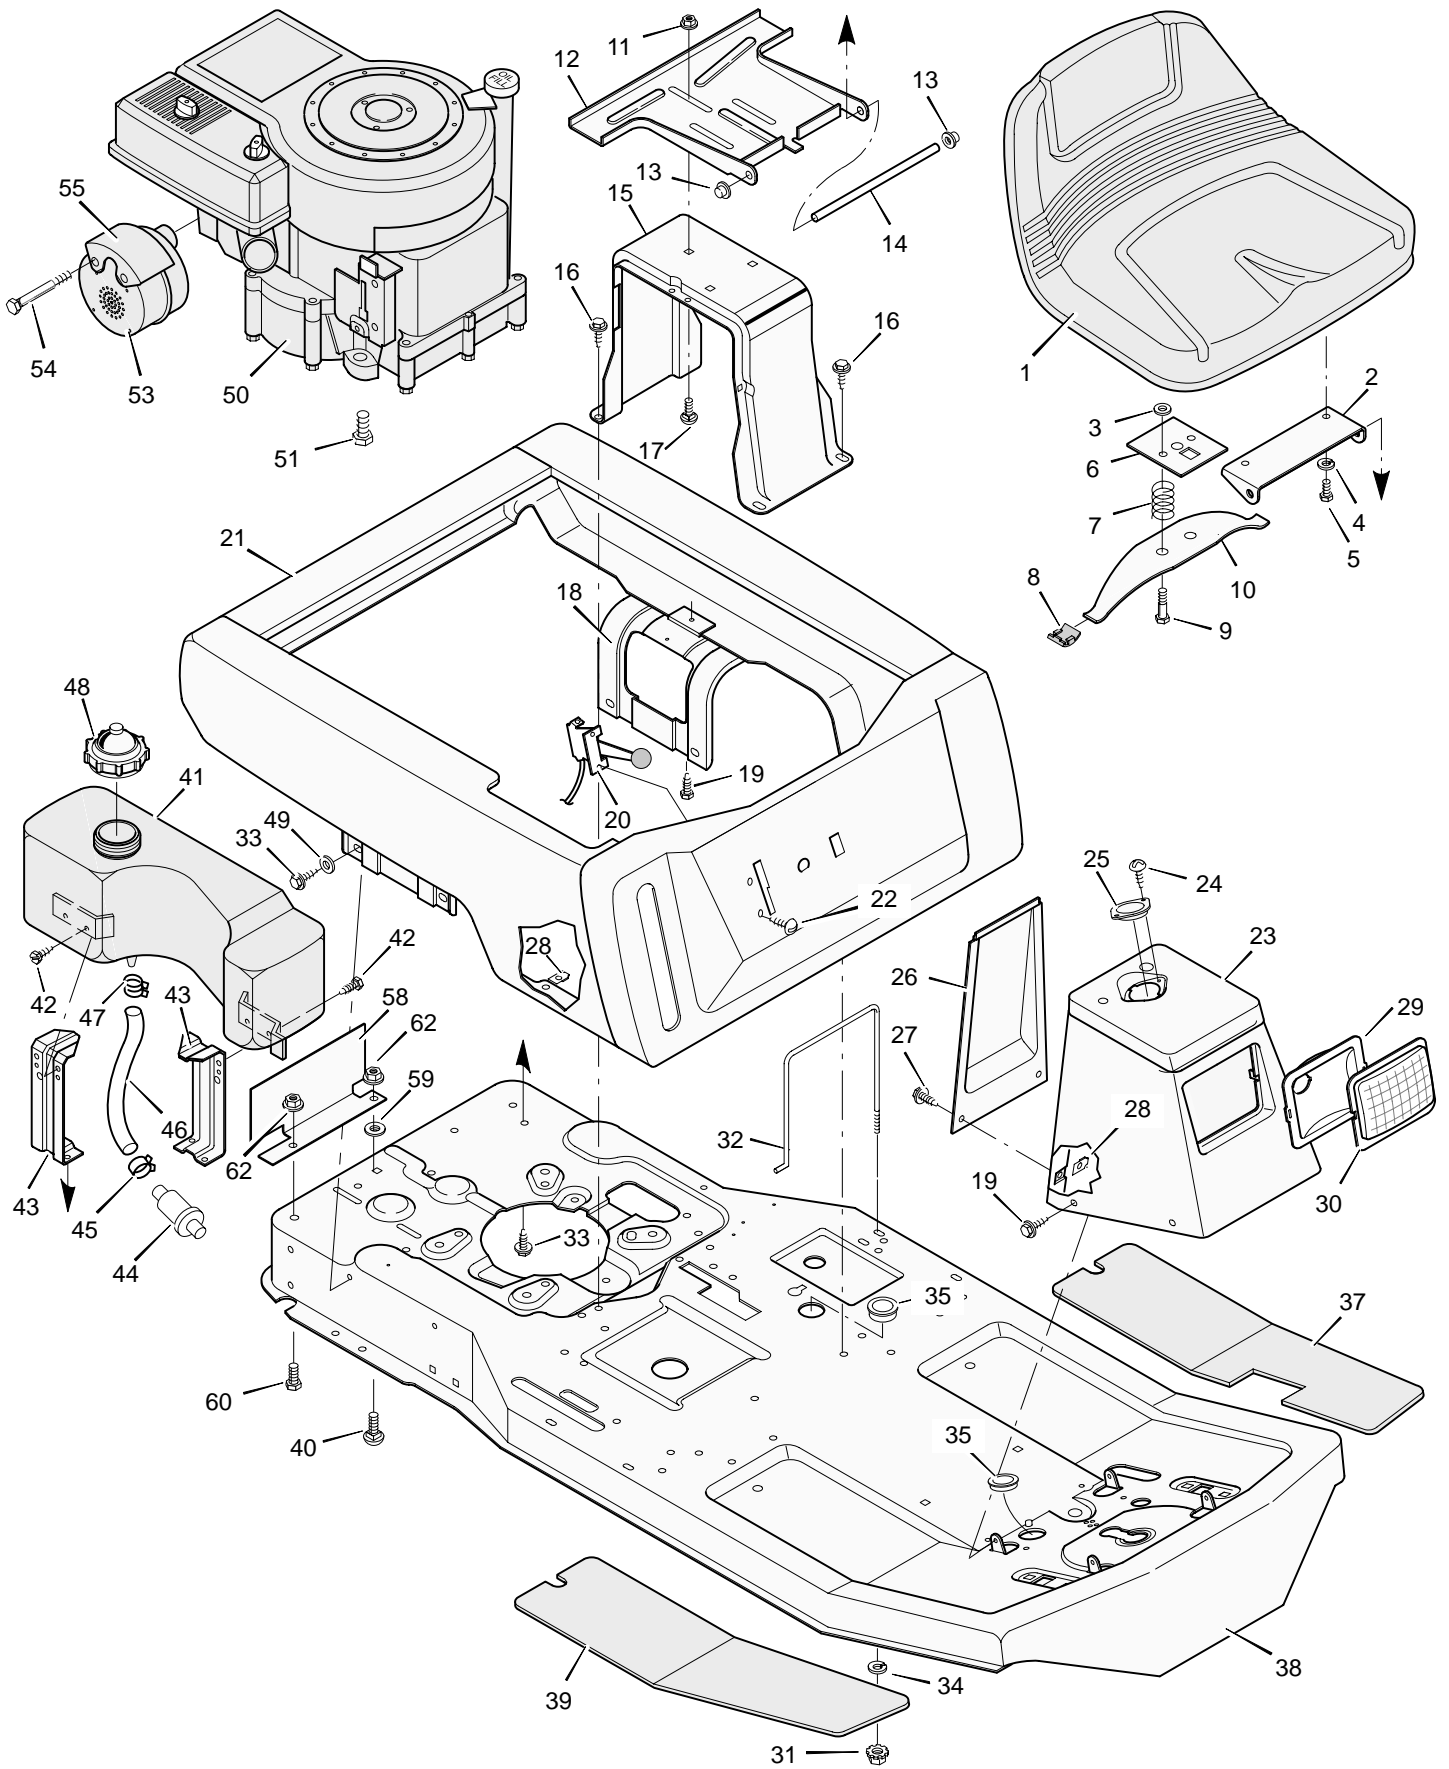

MODEL 30540x98A

REPAIR PARTS BODY CHASSIS

MODEL 30540x98A

REPAIR PARTS BODY CHASSIS

Key No.	Description	Part No.	Key No.	Description	Part No.
1	Seat	92387	34	Washer	17x38Z
2	Hinge, Seat	56516E700	35	Grommet	21268
3	Retainer	28x64	37	Mat, Left	56107
4	Lockwasher	18x16	38	Frame Assembly	56611E700
5	Bolt, Hex	1x45	39	Mat, Right	56106
6	Plate, Seat Switch	91963Z	40	Bolt, Carriage	2x53
7	Spring, Compression	164x26	41	Tank, Fuel	55805
8	Glide, Seat Spring	91822	42	Screw	26x213
9	Bolt, Shoulder	9x38	43	Bracket, Fuel Tank	55806E700
10	Spring, Seat	91964	44	Filter, Fuel	56002
11	Locknut, Flange	15x88	45	Clamp	91174
12	Bracket, Seat Pivot	56518E700	46	Line, Fuel	91022
13	Cap, Push On	28x23	47	Clamp	23713
14	Rod, Seat Hinge	56537Z	48	Cap, Fuel	92317
15	Support, Seat	56517E700	49	Washer	19x6
16	Screw	26x249	50	Engine	‡
17	Bolt, Carriage	2x53	51	Bolt, Engine Mount	25x7
18	Support, Body *	55017E700	53	Muffler	90331
19	Screw	26x214	54	Bolt	1x117
20	Throttle Control	56599	55	Shield, Heat	90333
21	Body	54766E245	58	Shield, Heat	56636E700
22	Screw	26x201	59	Washer	28x64
23	Console Assembly	56570E245	60	Bolt	1x91
24	Screw	26x201	62	Locknut, Flange	15x76
25	Bearing, Steering Post	56022	—	Owner's Manual	F-98631
26	Console, Plate	55023E245	—	Owner's Manual	F-98632
27	Screw	4x24	—	Parts List	F-98633
28	J-Nut	28x18	—	Decal, Right Panel	44x7708
29	Reflector	56241Z	—	Decal, Left Panel	44x7709
30	Lens	90082	—	Decal, Shift	44x4402
31	Locknut	15x66	—	Decal, Front	44x6656
32	Clamp, Battery	54800Z	—	Decal, Warning	44x6816
33	Screw	26x49			