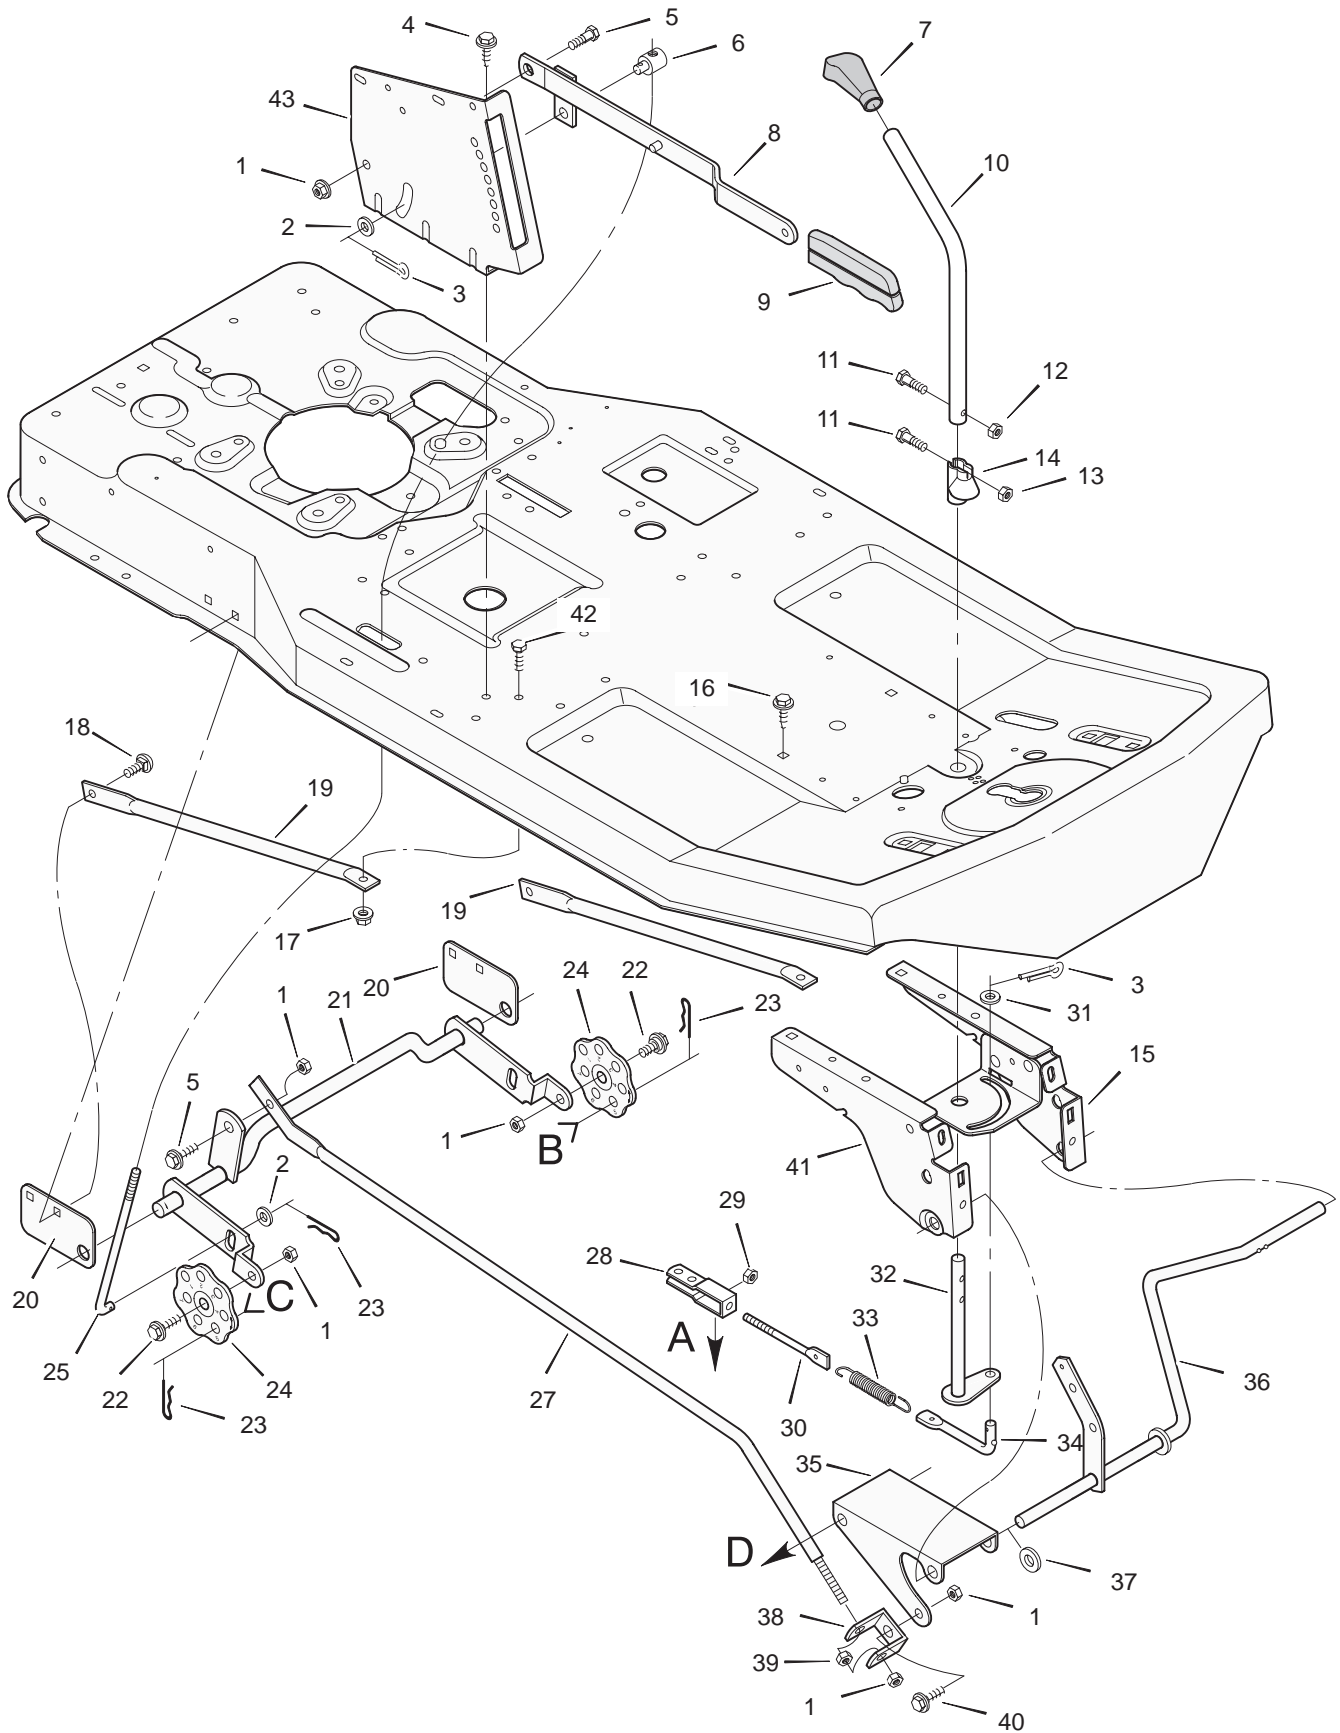

Key No.	Description	Part No.
1	Steering Wheel	92078
3	Bolt, Hex	1x102
4	Locknut, Flange	15x88
5	Post, Steering	91444C
6	Nut, Hex	15x88
7	Washer	17x47 Z
10	Screw	26x267
11	Plate, Left Suspension	56224E700
13	Plate, Right Suspension	56023E700
14	Bolt, Hex	1x69
15	Support, Front Axle	56231E700
16	Pin, Cotter	30x49
17	Bearing, Spindle	55003
19	Gear, Pinion	56057
20	Axle Assembly, Front	56223E700
21	Hanger Assembly, Front Axle	56230E700
22	Bearing	55168
23	Sector Assembly	56236E700
24	Rod, Drag Link	56625 Z
25	Nut, Hex	15x61
26	Ball Joint, Steering	21031
27	Locknut, Flange	15x87 Z
28	Washer	17x87 Z
30	Washer	17x53 Z
32	Pin, Cotter	30x20
34	Spindle Assembly, Left	55039E700
35	Rod, Tie	55026 Z
36	Spindle Assembly, Right	55038E700
37	Bearing, Wheel *	56105
38	Tire	55700
39	Valve Stem *	24373
40	Wheel & Tire Assembly	92303-601
41	Washer	17x197
42	Cap, Hub (Optional)	94618