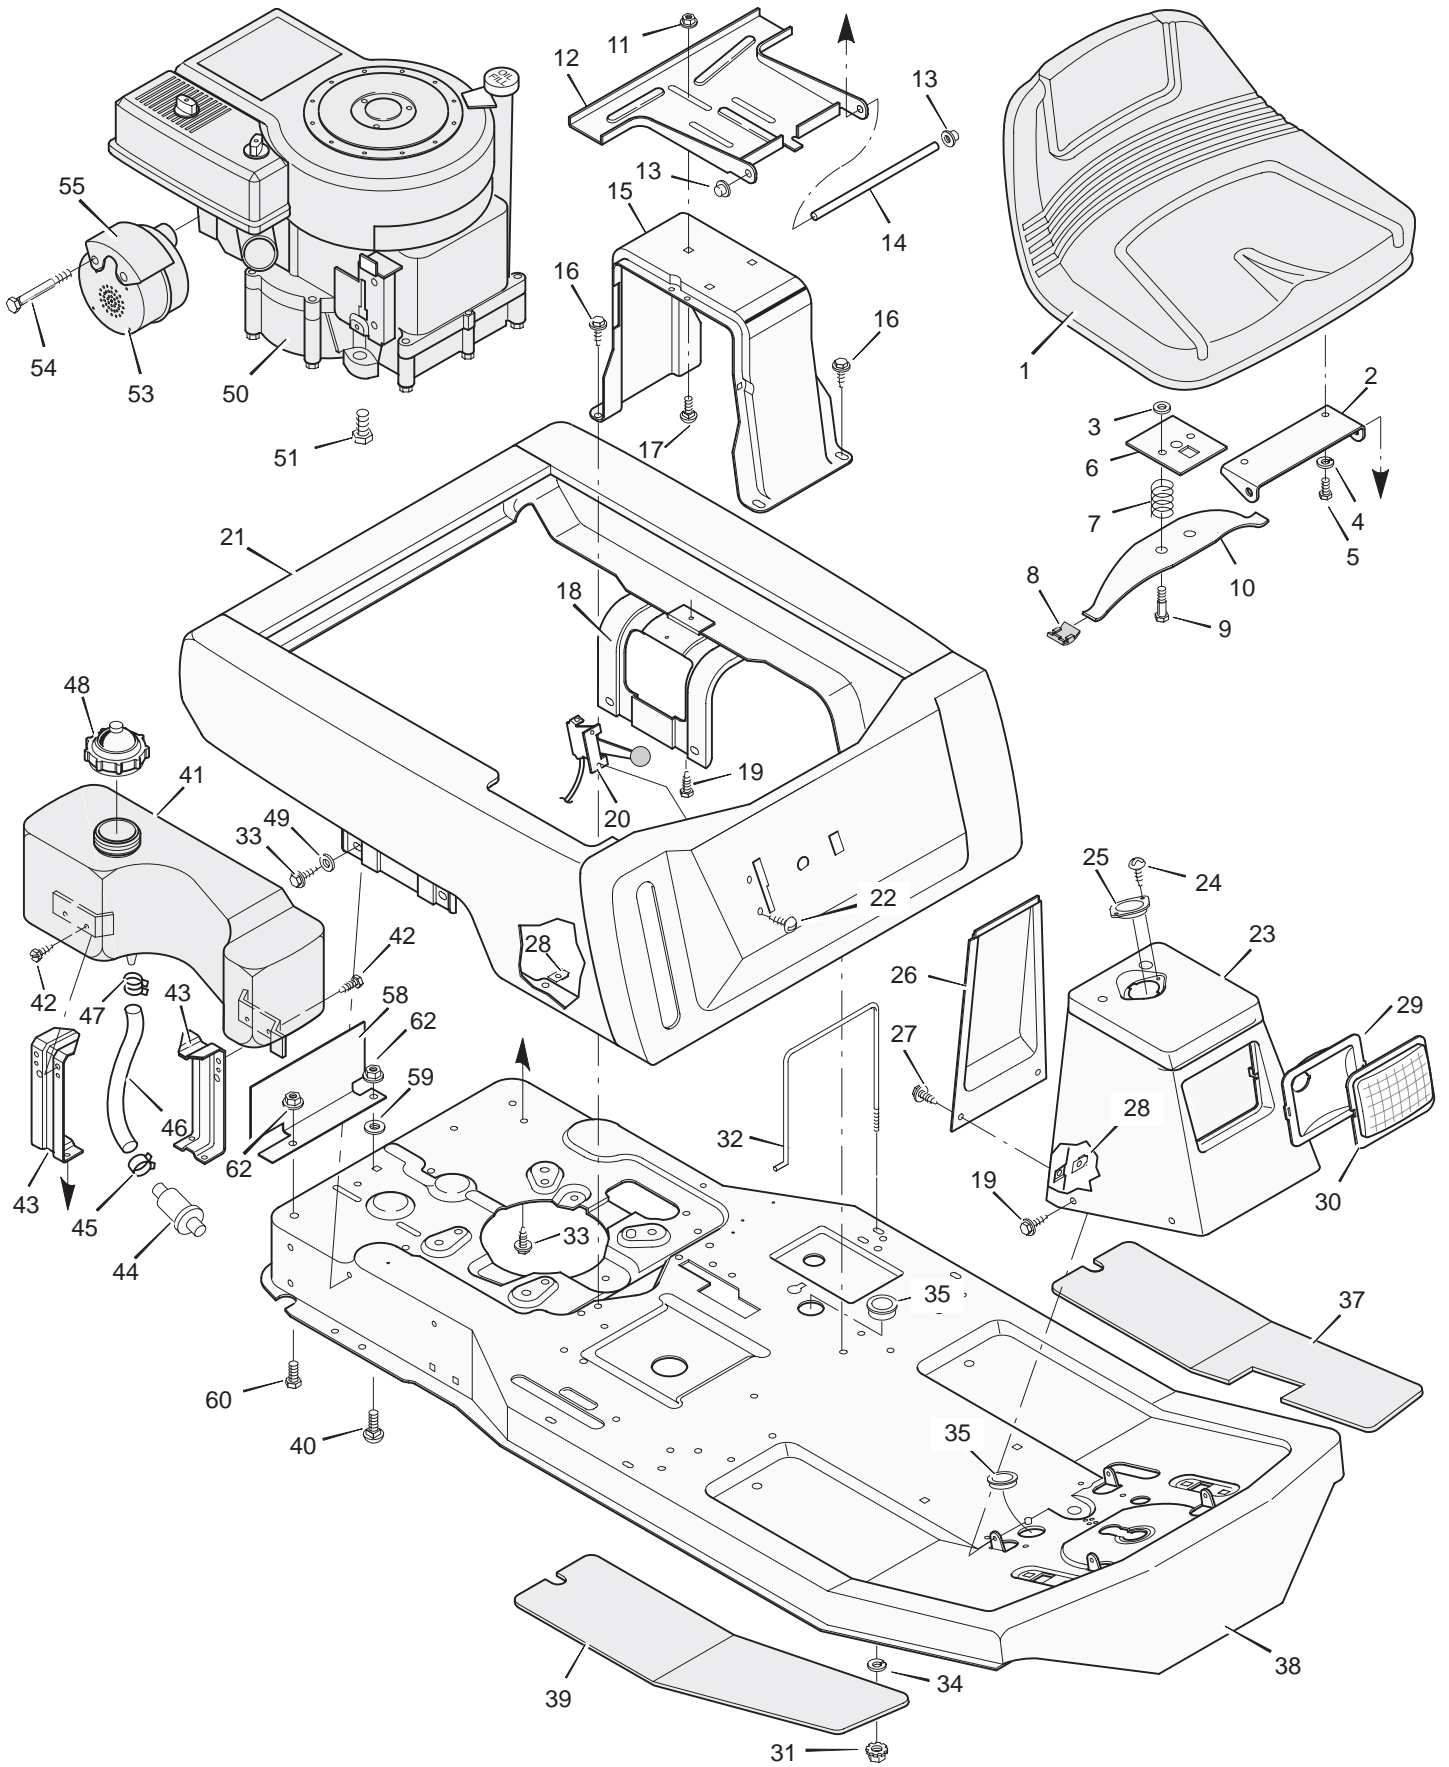

MODEL 30540x67F

REPAIR PARTS BODY CHASSIS

MODEL 30540x67F

REPAIR PARTS BODY CHASSIS

Key No.	Description	Part No.	Key No.	Description	Part No.
1	Seat	92387	33	Screw	26x49
2	Hinge, Seat	56516E700	34	Washer	17x38
3	Retainer	28x64	35	Grommet	21268
4	Lockwasher	18x16	37	Mat, Left	56107
5	Bolt, Hex	1x45	38	Frame Assembly	56611E700
6	Plate, Seat Switch	91963	39	Mat, Right	56106
7	Spring, Compression	164x26	40	Bolt, Carriage	2x53
8	Glide, Seat Spring	91822	41	Tank, Fuel	55805
9	Bolt, Shoulder	9x38	42	Screw	26x213
10	Spring, Seat	91964	43	Bracket, Fuel Tank	55806E700
11	Locknut, Flange	15x88	44	Filter, Fuel	56002
12	Bracket, Seat Pivot	56518E700	45	Clamp	91174
13	Cap, Push On	28x23	46	Line, Fuel	91022
14	Rod, Seat Hinge	56537 Z	47	Clamp	23713
15	Support, Seat	56517E700	48	Cap, Fuel	92317
16	Screw	26x249	49	Washer	19x6
17	Bolt, Carriage	2x53	50	Engine	—
18	Support, Body	55017E700	51	Bolt, Engine Mount	25x7
19	Screw	26x214	53	Muffler	90330
20	Throttle Control	56599	—	Gasket	91309
21	Body	54766E245	54	Bolt	1x118
22	Screw	26x201	55	Shield, Heat	90332
23	Console Assembly	56570E245	58	Shield, Heat	56636E700
24	Screw	26x201	59	Washer	28x64
25	Bearing, Steering Post	56022	60	Bolt	1x91
26	Console, Plate	55023E700	62	Locknut, Flange	15x76
27	Screw	4x24	—	Owner's Manual & Parts List	F-99613
28	J-Nut	28x18	—	Decal, Right Panel	44x4071
29	Reflector	56241 Z	—	Decal, Left Panel	44x4071
30	Lens	90082	—	Decal, Shift	44x4402
31	Locknut	15x66	—	Decal, Warning	44x6816
32	Clamp, Battery	54800 Z