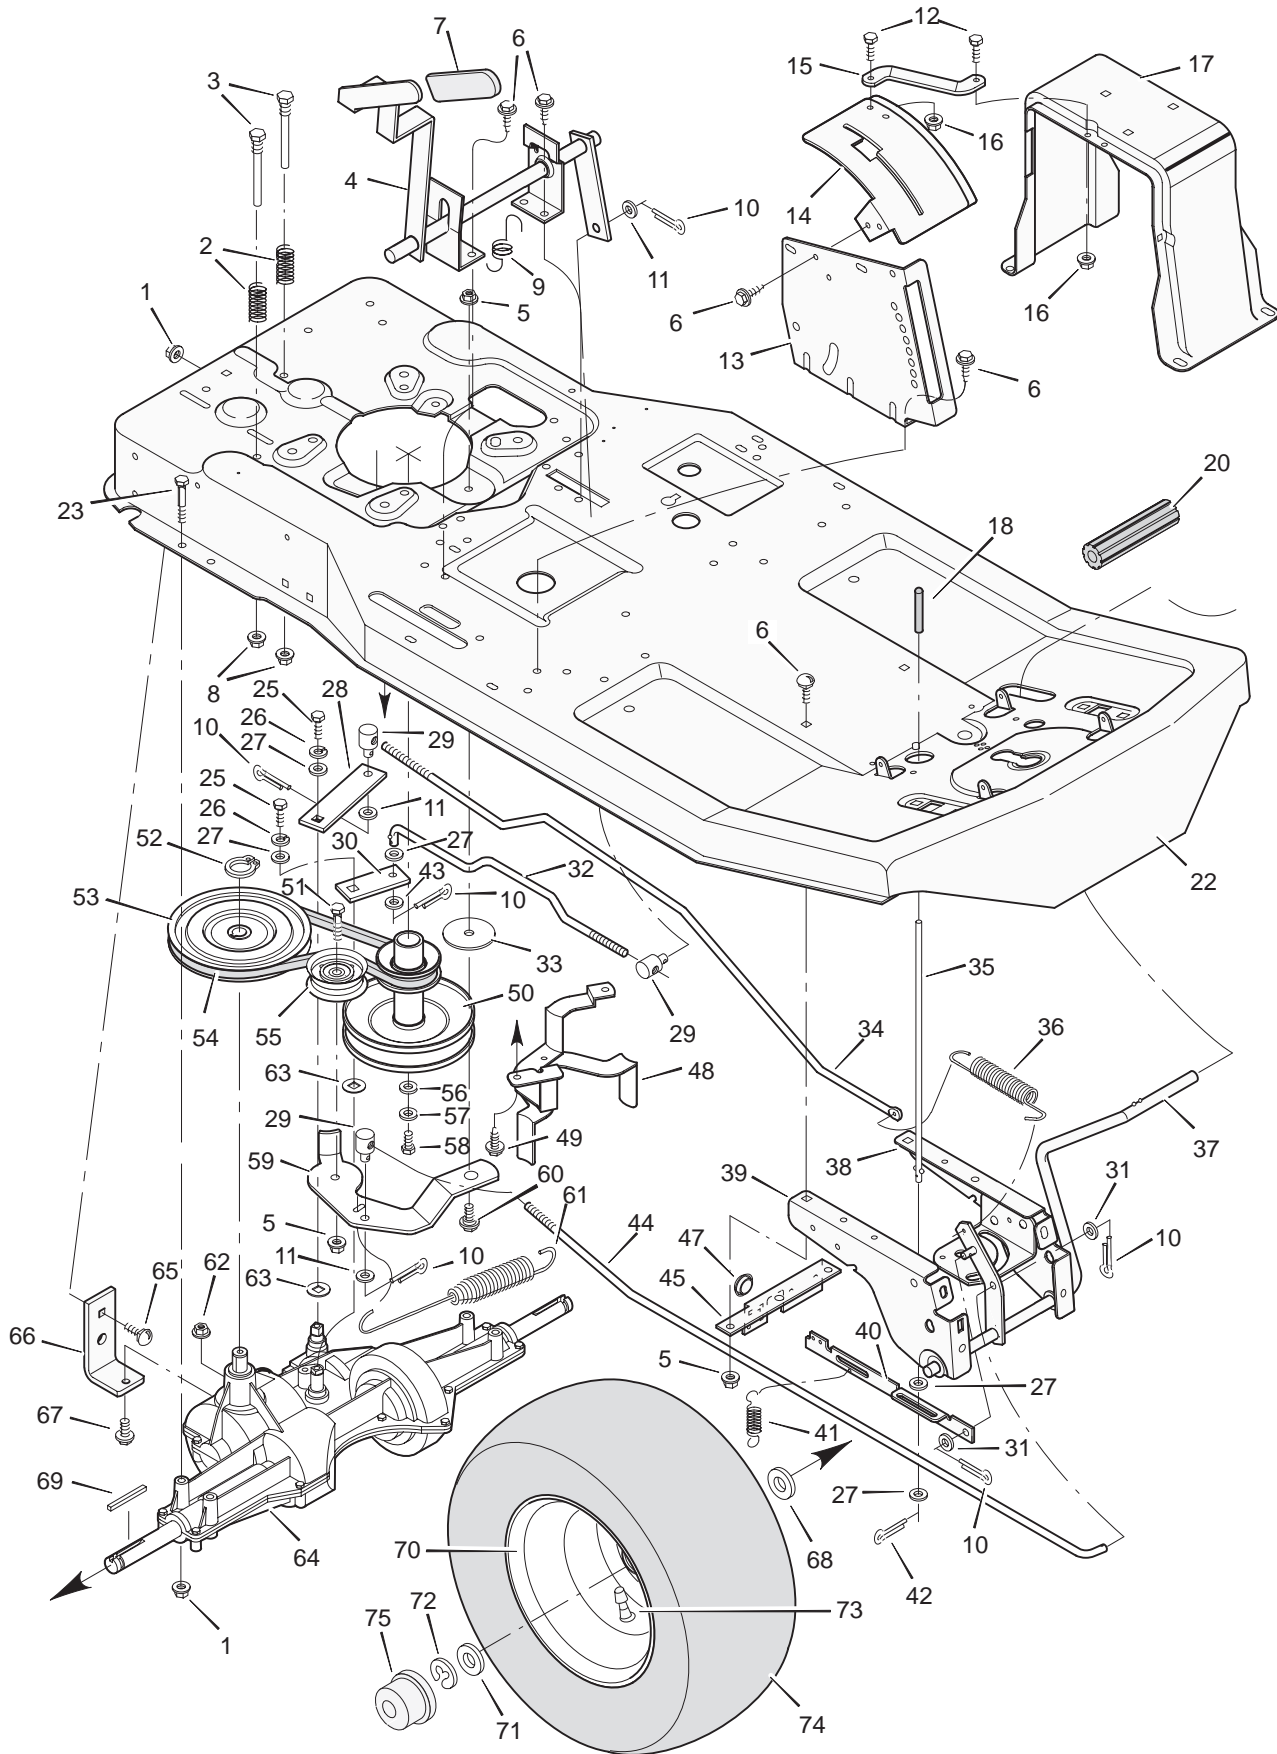

MODEL 30540x67F

REPAIR PARTS MOTION DRIVE

MODEL 30540x67F

REPAIR PARTS MOTION DRIVE

Key No.	Description	Part No.	Key No.	Description	Part No.
1	Locknut, Flange	15x88	40	Link, Parking Brake	56565 Z
2	Spring, Compression	164x1	41	Spring, Extension	165x107
3	Guide, Belt	55826	42	Pin, Cotter	30x50
4	Shifter Assembly	56610E701	43	Washer	17x46 Z
5	Locknut, Flange	15x84	44	Rod, Clutch	56531 Z
6	Screw	26x267	45	Stop, Parking Brake	56227E700
7	Grip, Shift Lever	91573	47	Grommet	56623
8	Hex Nut	15x115	48	Guide, Belt	56641 Z
9	Spring, Extension	165x100	49	Screw	26x49
10	Pin, Cotter	30x20	50	Pulley Assembly, Stack	92504 Z
11	Washer	17x53 Z	51	Bolt, Hex	1x111
12	Bolt, Hex	1x38	52	Ring, Retainer	11x7
13	Plate, Index	56595E700	53	Pulley, Drive	56562
14	Gate, Shift	56606E700	54	Belt, Motion Drive	37x65
15	Brace, Shift Gate	56529E700	55	Pulley, Idler	56526
16	Locknut, Flange	15x89	56	Washer	17x170
17	Support, Seat	56517E700	57	Lockwasher	19x35
18	Grip, Parking Brake	55873	58	Bolt, Hex	1x140
20	Pedal	55825	59	Bracket, Idler	56520E700
22	Frame Assembly	56611E700	60	Bolt, Shoulder	9x42
23	Bolt, Hex	1x124	61	Spring, Extension	165x81
25	Bolt, Hex	1x145	62	Locknut, Hex	15x43
26	Lockwasher	18x32	63	Washer	17x148
27	Washer	17x36	64	Transaxle, Dana Model 4450-1	———
28	Yoke, Brake	56500 Z	65	Bolt, Carriage	2x53
29	Nut, Adjusting	21920	66	Bracket, Transaxle	56503 Z
30	Yoke, Shift	56505 Z	67	Bolt, Hex	1x139
31	Washer	17x47 Z	68	Washer	17x160
32	Rod, Shift	56591 Z	69	Key, Square	56534
33	Washer, Hardened	17x174 Z	70	Wheel & Tire Assembly	92308-601
34	Rod, Brake	56530 Z	71	Washer	17x195
35	Rod, Parking Brake	56566 Z	72	E-Ring	11x3
36	Spring, Extension	165x85	73	Valve Stem	24373
37	Lever, Pedal	56511E700	74	Tire Only	24393
38	Plate, Left Suspension	56224E700	75	Hub Cap, Optional	94618
39	Plate, Right Suspension	56023E700