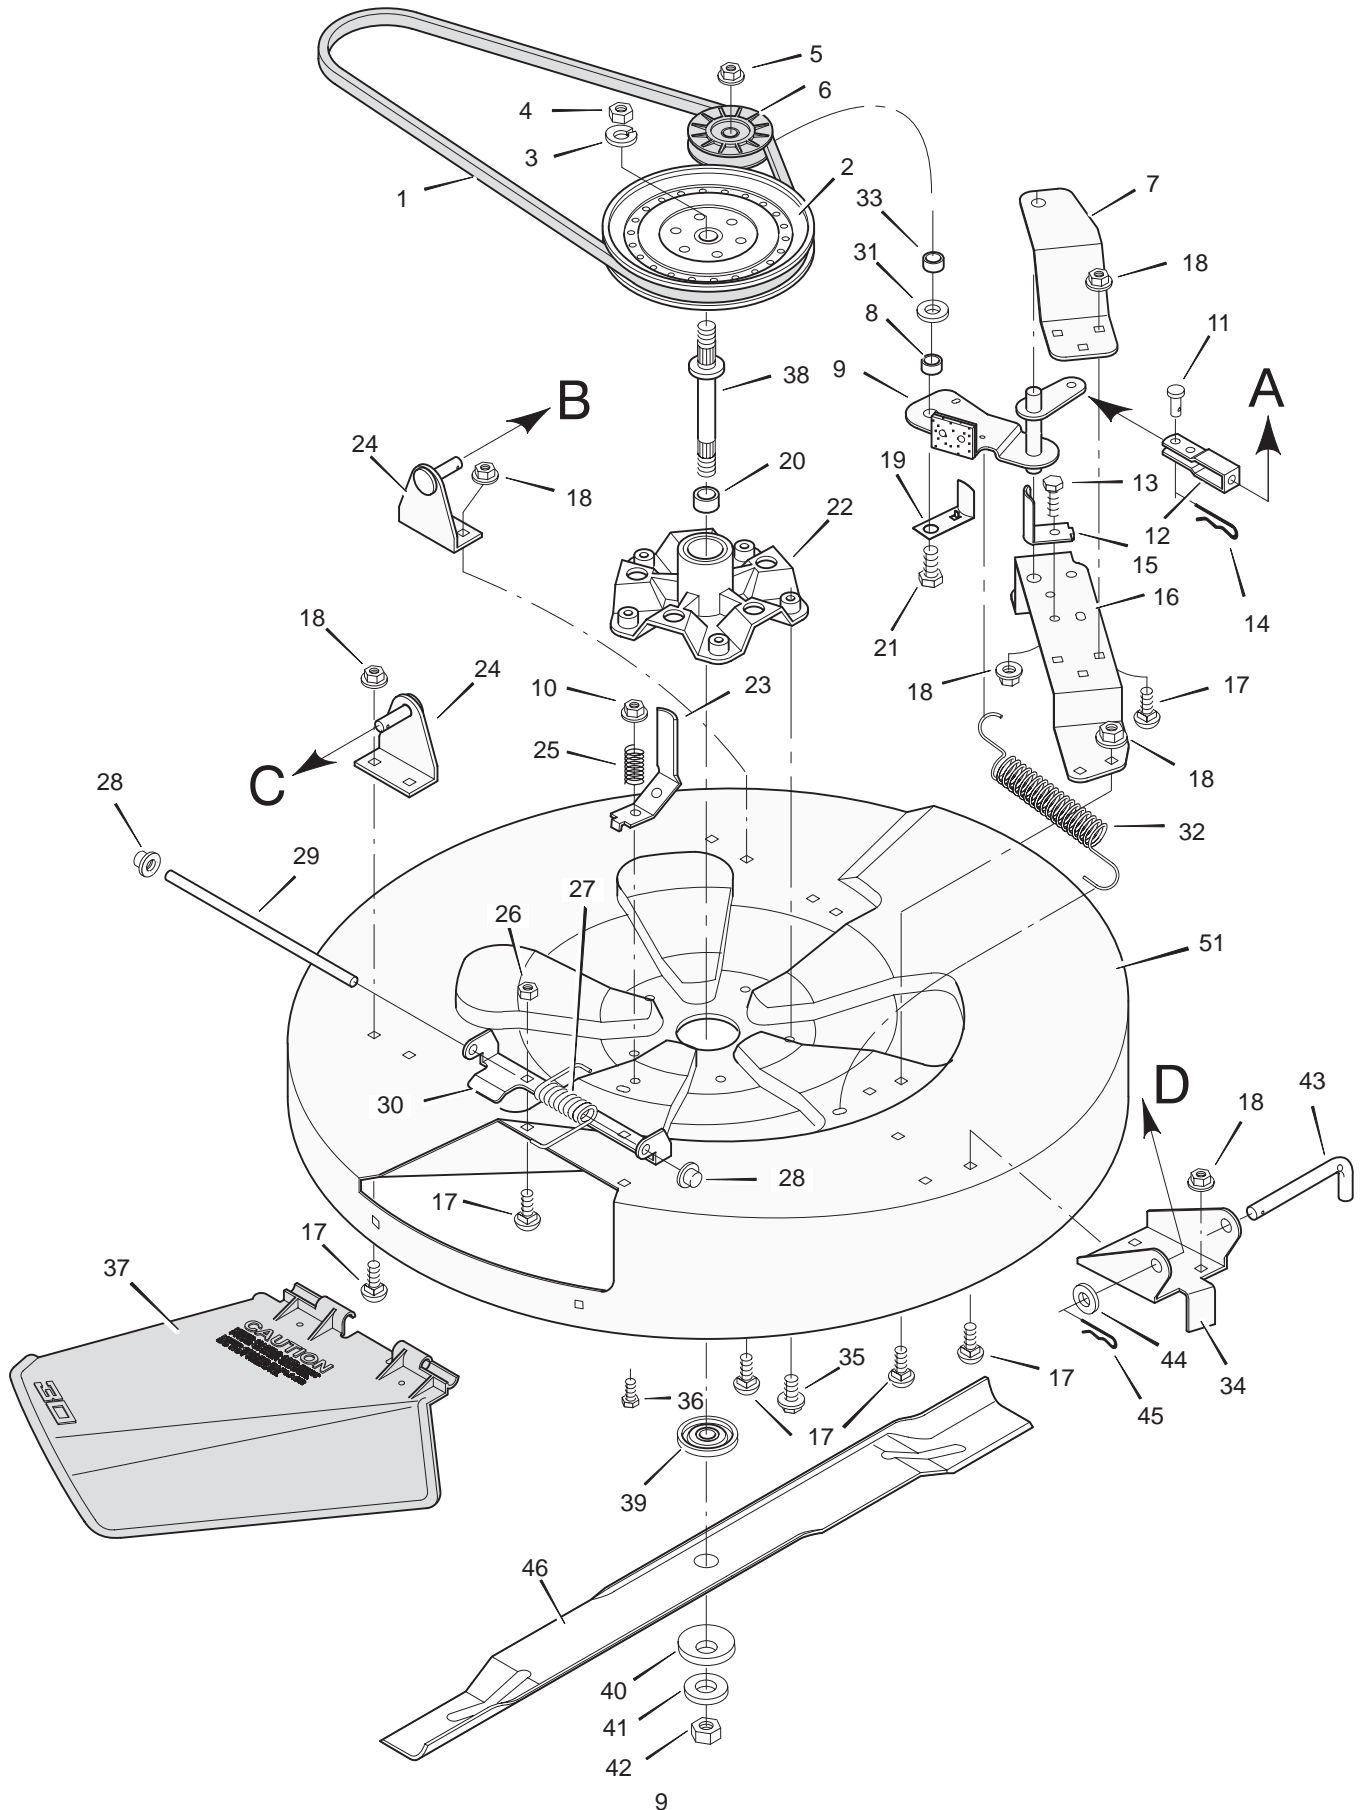

MODEL 30540x67F

REPAIR PARTS MOWER HOUSING

MODEL 30540x67F

REPAIR PARTS MOWER HOUSING

Key No.	Description	Part No.	Key No.	Description	Part No.
1	Belt, Mower Drive	37x57	25	Spring, Compression	164x1
2	Pulley, Splined	91951	26	Nut, Hex	15x43
3	Lockwasher	18x33	27	Spring, Torsional	166x4
4	Locknut, Hex	15x100	28	Push On Cap	28x23
5	Nut, Hex	15x41	29	Rod	21197 Z
6	Pulley, Idler	91178	30	Hinge, Chute Deflector	56213E700
7	Bracket, Upper Idler	55921E700	31	Washer	17x91 Z
8	Spacer	55895	32	Spring, Extension	165x68
9	Assembly, Blade Idler	55979	33	Spacer	690369
10	Locknut, Flange	15x88	34	Bracket, Front	55916E700
11	Pin, Clevis	29x99	35	Screw	26x216
12	Clevis	24471 Z	36	Bolt, Hex	1x75
13	Bolt, Hex	1x45	37	Deflector, Chute	55971
14	Pin, Hair	31x6	38	Mandrel	91921
15	Guide, Belt	55977	39	Adapter, Blade	92466
16	Bracket, Lower Idler	55920E700	40	Washer, Belleville	17x166
17	Bolt, Carriage	2x53	41	Washer, Hardened	17x165
18	Nut, Flange	15x79	42	Nut, Hex	15x100
19	Guide, Belt	55894	43	Pin, Pull	90828 Z
20	Spacer	91925	44	Washer	17x67 Z
21	Bolt, Hex	1x127	45	Pin, Hair	31x4
22	Housing, Mandrel	55962	46	Blade, Standard	55793E701
23	Guide, Belt	55956 Z	1-51	Mower Housing, Complete	403330
24	Bracket, Hanger	55974E700