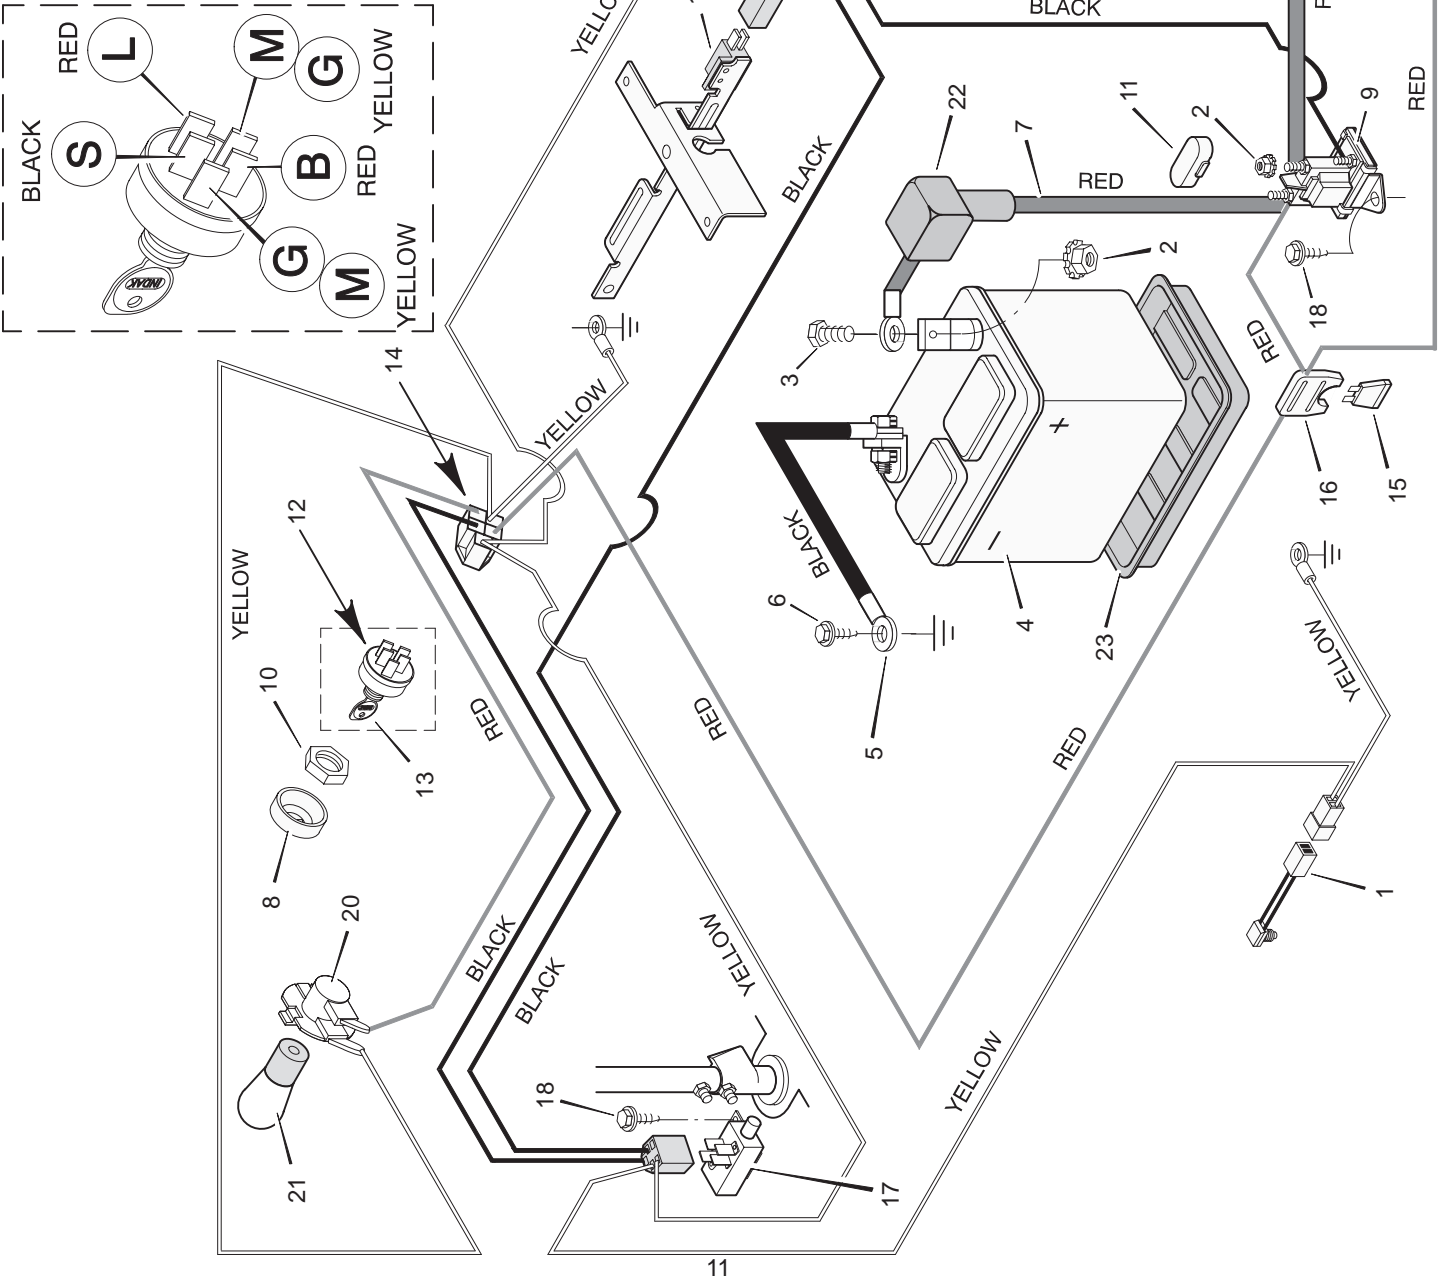

MODEL 30540x67F

REPAIR PARTS MOWER HOUSING

MODEL 30540x67F

REPAIR PARTS MOWER HOUSING

Key No.	Description	Part No.	Key No.	Description	Part No.
1	Belt, Mower Drive	37x57	25	Spring, Compression	164x1
2	Pulley, Splined	91951	26	Nut, Hex	15x43
3	Lockwasher	18x33	27	Spring, Torsional	166x4
4	Locknut, Hex	15x100	28	Push On Cap	28x23
5	Nut, Hex	15x41	29	Rod	21197 Z
6	Pulley, Idler	91178	30	Hinge, Chute Deflector	56213E700
7	Bracket, Upper Idler	55921E700	31	Washer	17x91 Z
8	Spacer	55895	32	Spring, Extension	165x68
9	Assembly, Blade Idler	55979	33	Spacer	690369
10	Locknut, Flange	15x88	34	Bracket, Front	55916E700
11	Pin, Clevis	29x99	35	Screw	26x216
12	Clevis	24471 Z	36	Bolt, Hex	1x75
13	Bolt, Hex	1x45	37	Deflector, Chute	55971
14	Pin, Hair	31x6	38	Mandrel	91921
15	Guide, Belt	55977	39	Adapter, Blade	92466
16	Bracket, Lower Idler	55920E700	40	Washer, Belleville	17x166
17	Bolt, Carriage	2x53	41	Washer, Hardened	17x165
18	Nut, Flange	15x79	42	Nut, Hex	15x100
19	Guide, Belt	55894	43	Pin, Pull	90828 Z
20	Spacer	91925	44	Washer	17x67 Z
21	Bolt, Hex	1x127	45	Pin, Hair	31x4
22	Housing, Mandrel	55962	46	Blade, Standard	55793E701
23	Guide, Belt	55956 Z	1-51	Mower Housing, Complete	403330
24	Bracket, Hanger	55974E700			

MODEL 30540x67F

REPAIR PARTS ELECTRICAL SYSTEM

POS.	FUNCTION	CIRCUIT (MAKE)
1	OFF	M+G
2	RUN LIGHTS	B+L
3	RUN	NONE
4	START	B+S

Key No.	Description	Part No.
1	Switch, Seat Sensor	91031
2	Locknut	15x66
3	Bolt	1x38
4	Battery	91414
5	Cable, Battery Ground	24x3
6	Screw	26x49
7	Cable, Red Battery	24x24
8	Cap, Ignition	91488
9	Solenoid	94613
10	Nut, Hex	91489
11	Cover, Solenoid (Optional)	56049
12	Switch, Ignition	91846
13	Key, Ignition	20729
14	Harness, Chassis Wire	250x85
15	Fuse	54212
16	Holder, Fuse	407078
17	Switch, Limit	91032
18	Screw	26x233
19	Switch, Limit	24273
20	Socket, Light	92372
21	Bulb, Light	90084
22	Cover, Terminal	54148
23	Tray, Battery	91896