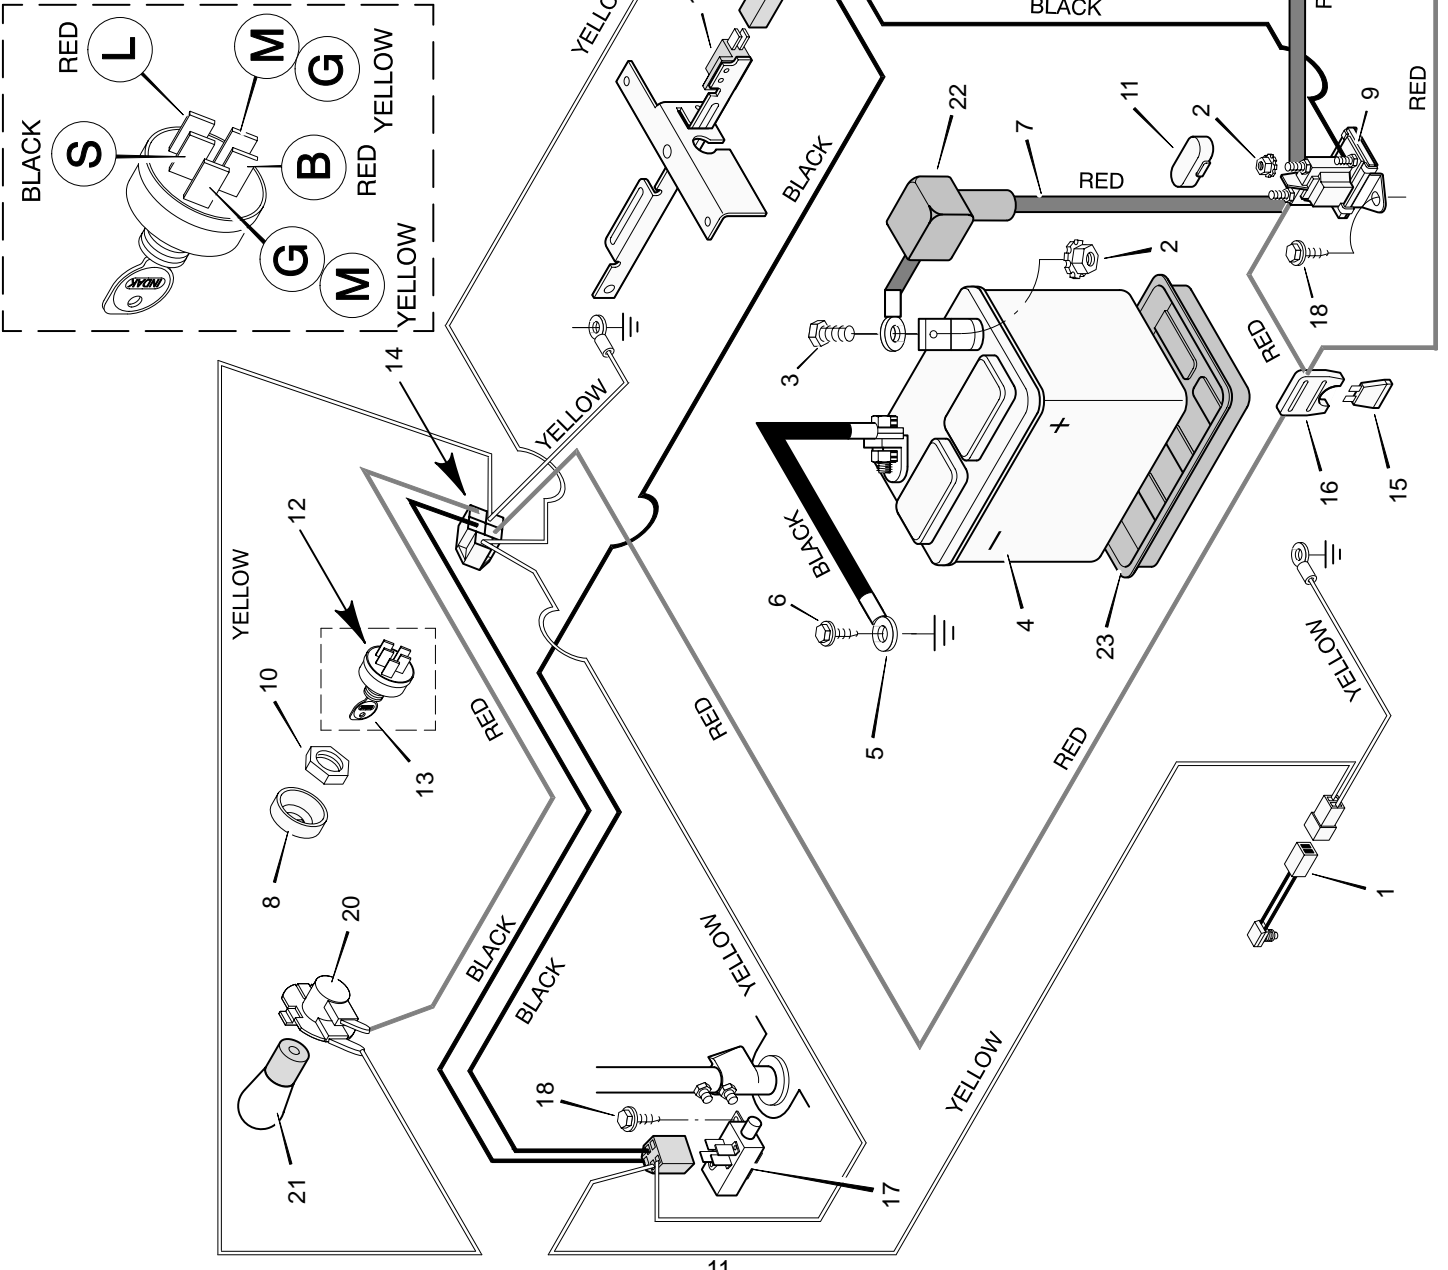

MODEL 30540x67E

REPAIR PARTS MOWER HOUSING

MODEL 30540x67E

REPAIR PARTS MOWER HOUSING

Key No.	Description	Part No.	Key No.	Description	Part No.
1	Belt, Mower Drive	37x57	24	Bracket, Hanger	55974E700
2	Pulley, Splined	91951	25	Spring, Compression	164x1
3	Lockwasher	18x33	26	Nut, Hex	15x43
4	Locknut, Hex	15x100	27	Spring, Torsional	166x4
5	Nut, Hex	15x41	28	Push On Cap	28x23
6	Pulley, Idler	91178	29	Rod	21197 Z
7	Bracket, Upper Idler	55921E700	30	Hinge, Chute Deflector	56213E700
8	Spacer	55895	32	Spring, Extension	165x68
9	Assembly, Blade Idler	55979	34	Bracket, Front	55916E700
10	Locknut, Flange	15x88	35	Screw	26x216
11	Pin, Clevis	29x99	36	Bolt, Hex	1x75
12	Clevis	24471 Z	37	Deflector, Chute	55971
13	Bolt, Hex	1x45	38	Mandrel	91921
14	Pin, Hair	31x6	39	Adapter, Blade	92466
15	Guide, Belt	55977	40	Washer, Belleville	17x166
16	Bracket, Lower Idler	55920E700	41	Washer, Hardened	17x165
17	Bolt, Carriage	2x53	42	Nut, Hex	15x100
18	Nut, Flange	15x79	43	Pin, Pull	90828 Z
19	Guide, Belt	55894	44	Washer	17x67 Z
20	Spacer	91925	45	Pin, Hair	31x4
21	Bolt, Hex	1x127	46	Blade, Standard	55793E701
22	Housing, Mandrel	55962	1-51	Mower Housing, Complete	403330
23	Guide, Belt	55956 Z			

MODEL 30540x67E

REPAIR PARTS ELECTRICAL SYSTEM

POS.	FUNCTION	CIRCUIT (MAKE)
1	OFF	M+G
2	RUN LIGHTS	B+L
3	RUN	NONE
4	START	B+S

Key No.	Description	Part No.
1	Switch, Seat Sensor	91031
2	Locknut	15x66
3	Bolt	1x38
4	Battery	91414
5	Cable, Battery Ground	24x3
6	Screw	26x49
7	Cable, Red Battery	24x24
8	Cap, Ignition	91488
9	Solenoid	94613
10	Nut, Hex	91489
11	Cover, Solenoid (Optional)	56049
12	Switch, Ignition	91846
13	Key, Ignition	20729
14	Harness, Chassis Wire	250x85
15	Fuse	54212
16	Holder, Fuse	407078
17	Switch, Limit	91032
18	Screw	26x233
19	Switch, Limit	24273
20	Socket, Light	92372
21	Bulb, Light	90084
22	Cover, Terminal	54148
23	Tray, Battery	91896