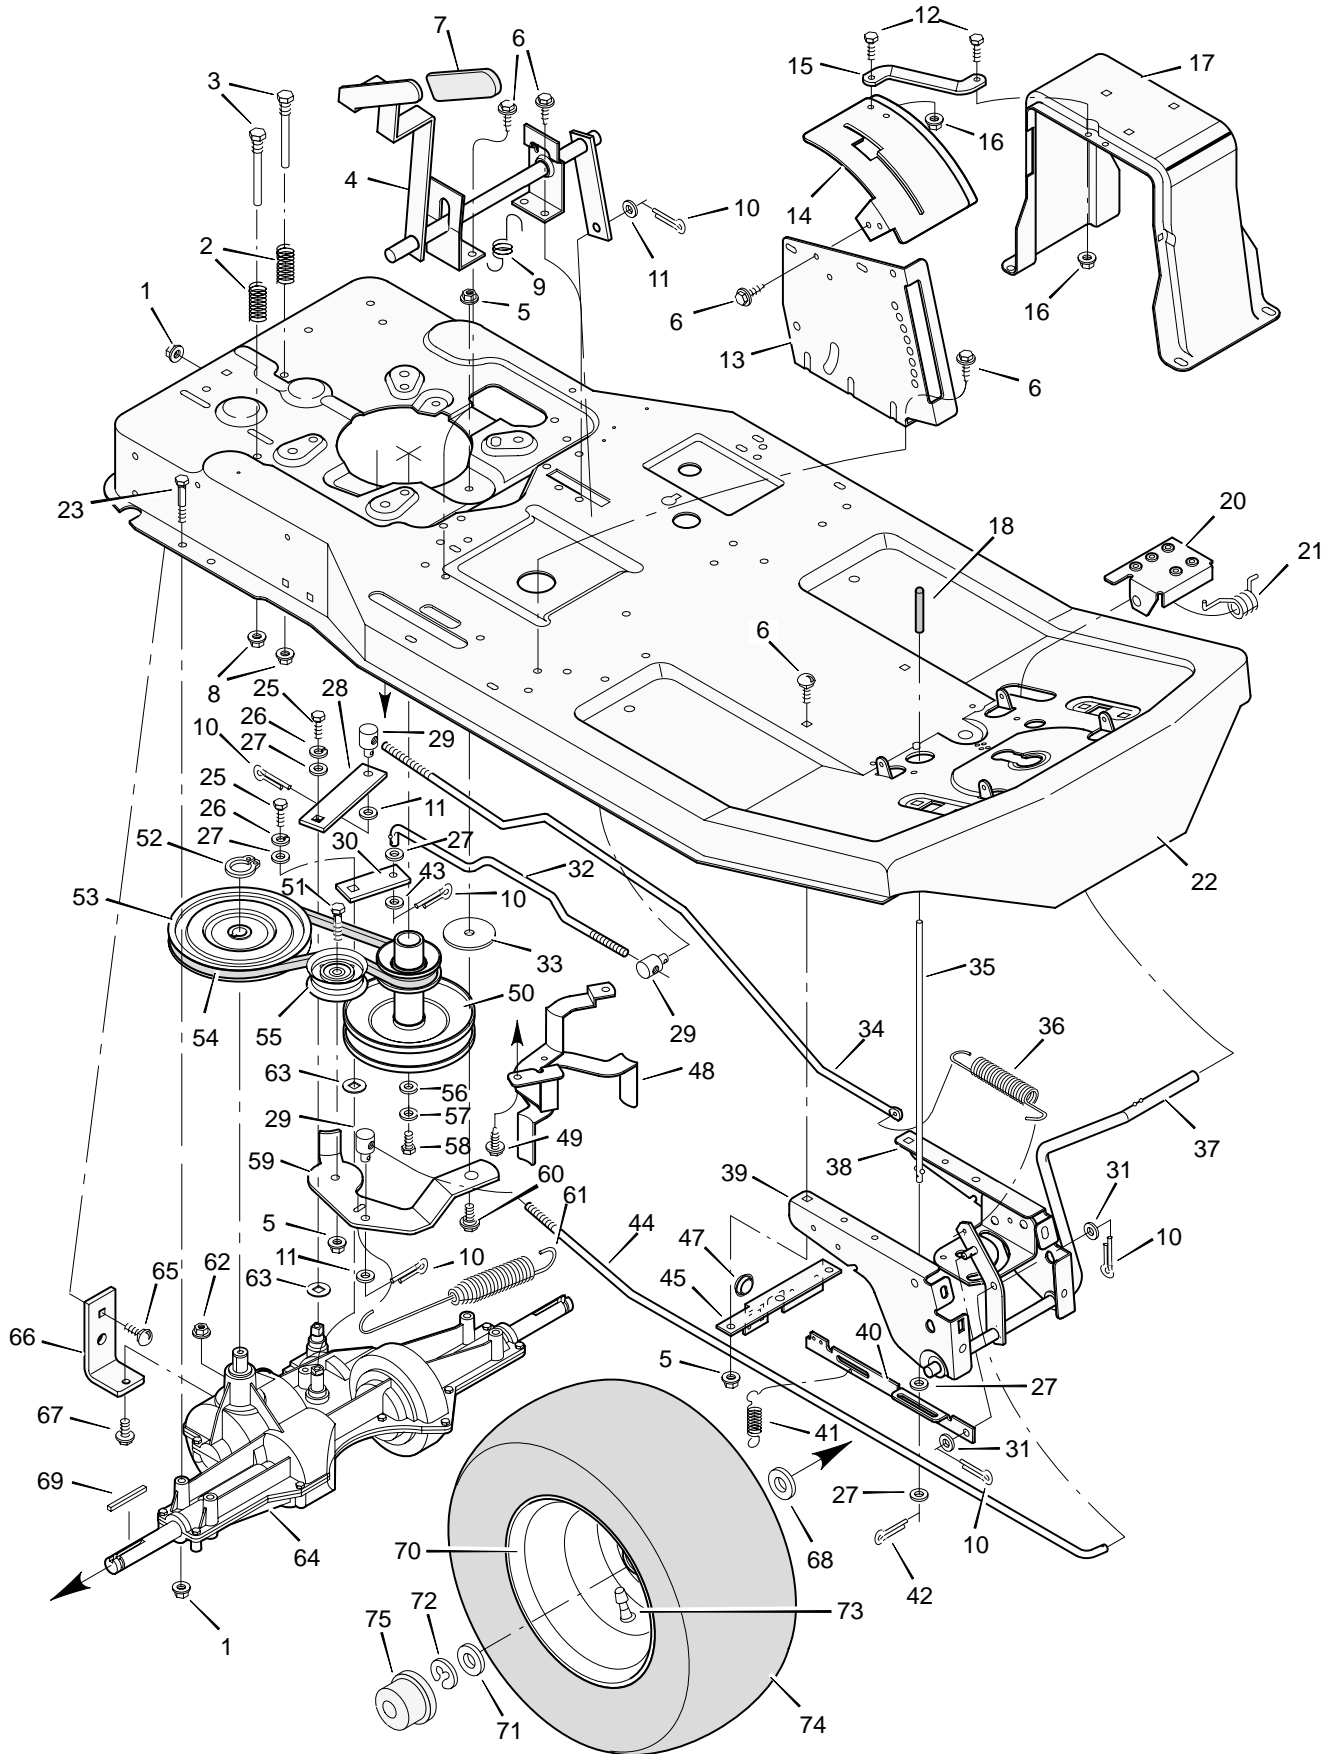

MODEL 30540x67E

REPAIR PARTS MOTION DRIVE

MODEL 30540x67E

REPAIR PARTS MOTION DRIVE

Key No.	Description	Part No.	Key No.	Description	Part No.
1	Locknut, Flange	15x88	39	Plate, Right Suspension	56023E700
2	Spring, Compression	164x1	40	Link, Parking Brake	56565 Z
3	Guide, Belt	55826	41	Spring, Extension	165x107
4	Shifter Assembly	56610E701	42	Pin, Cotter	30x50
5	Locknut, Flange	15x84	43	Washer	17x46 Z
6	Screw	26x267	44	Rod, Clutch	56531 Z
7	Grip, Shift Lever	91573	45	Stop, Parking Brake	56227E700
8	Hex Nut	15x115	47	Grommet	56623
9	Spring, Extension	165x100	48	Guide, Belt	56215 Z
10	Pin, Cotter	30x20	49	Screw	26x49
11	Washer	17x53 Z	50	Pulley Assembly, Stack	92504 Z
12	Bolt, Hex	1x38	51	Bolt, Hex	1x111
13	Plate, Index	56595E700	52	Ring, Retainer	11x7
14	Gate, Shift	56606E700	53	Pulley, Drive	56562
15	Brace, Shift Gate	56529E700	54	Belt, Motion Drive	37x65
16	Locknut, Flange	15x89	55	Pulley, Idler	56526
17	Support, Seat	56517E700	56	Washer	17x170
18	Grip, Parking Brake	55873	57	Lockwasher	19x35
20	Pedal	56409E700	58	Bolt, Hex	1x140
21	Spring	165x81	59	Bracket, Idler	56520E700
22	Frame Assembly	56611E700	60	Bolt, Shoulder	9x42
23	Bolt, Hex	1x124	61	Spring, Extension	165x81
25	Bolt, Hex	1x145	62	Locknut, Hex	15x43
26	Lockwasher	18x32	63	Washer	17x148
27	Washer	17x36	64	Transaxle, Dana Model 4450-1	‡
28	Yoke, Brake	56500 Z	65	Bolt, Carriage	2x53
29	Nut, Adjusting	21920	66	Bracket, Transaxle	56503 Z
30	Yoke, Shift	56505 Z	67	Bolt, Hex	1x139
31	Washer	17x47 Z	68	Washer	17x160
32	Rod, Shift	56591 Z	69	Key, Square	56534
33	Washer, Hardened	17x174 Z	70	Wheel & Tire Assembly	92308-601
34	Rod, Brake	56530 Z	71	Washer	17x195
35	Rod, Parking Brake	56566 Z	72	E-Ring	11x3
36	Spring, Extension	165x85	73	Valve Stem **	24373
37	Lever, Pedal	56511E700	74	Tire Only **	24393
38	Plate, Left Suspension	56224E700	75	Hub Cap, Optional	94618

‡ Parts are available from a Authorized Engine Service Center. See "Engines, Gasoline" or "Gasoline Engines" in the yellow pages of the telephone directory

** Also included with Key No. 70.