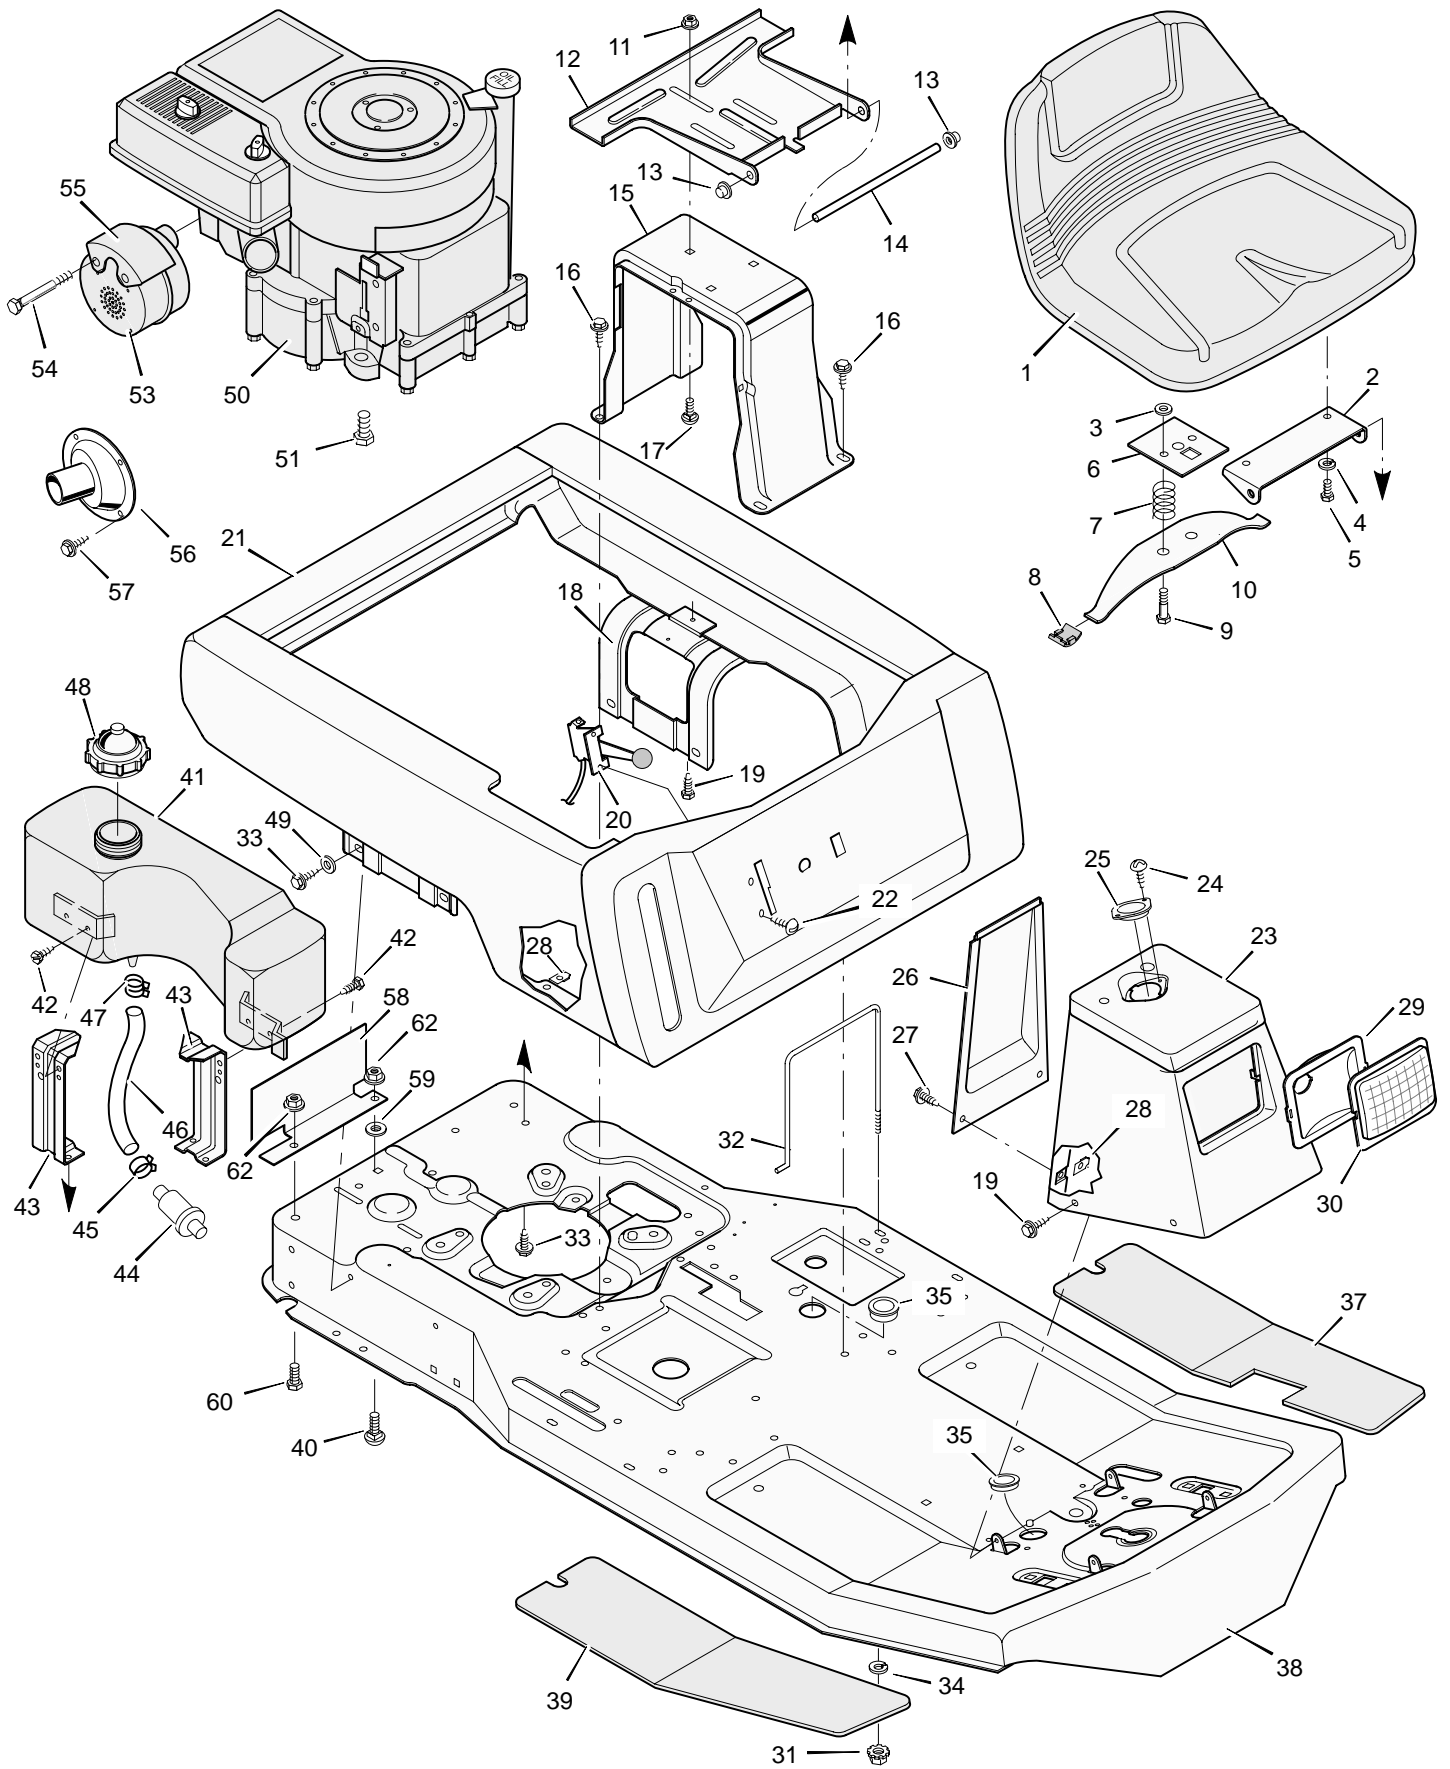

MODEL 30540x67E

REPAIR PARTS BODY CHASSIS

MODEL 30540x67E

REPAIR PARTS BODY CHASSIS

Key No.	Description	Part No.	Key No.	Description	Part No.
1	Seat	92387	34	Washer	17x38
2	Hinge, Seat	56516E700	35	Grommet	21268
3	Retainer	28x64	37	Mat, Left	56107
4	Lockwasher	18x16	38	Frame Assembly	56611E700
5	Bolt, Hex	1x45	39	Mat, Right	56106
6	Plate, Seat Switch	91963	40	Bolt, Carriage	2x53
7	Spring, Compression	164x26	41	Tank, Fuel	55805
8	Glide, Seat Spring	91822	42	Screw	26x213
9	Bolt, Shoulder	9x38	43	Bracket, Fuel Tank	55806E700
10	Spring, Seat	91964	44	Filter, Fuel	56002
11	Locknut, Flange	15x88	45	Clamp	91174
12	Bracket, Seat Pivot	56518E700	46	Line, Fuel	91022
13	Cap, Push On	28x23	47	Clamp	23713
14	Rod, Seat Hinge	56537 Z	48	Cap, Fuel	92317
15	Support, Seat	56517E700	49	Washer	19x6
16	Screw	26x249	50	Engine	‡
17	Bolt, Carriage	2x53	51	Bolt, Engine Mount	25x7
18	Support, Body *	55017E700	53	Muffler	90330
19	Screw	26x214	54	Bolt	1x118
20	Throttle Control	56599	55	Shield, Heat	90332
21	Body	54766E245	56	Deflector, Exhaust	92144
22	Screw	26x201	57	Screw	26x208
23	Console Assembly	56570E245	58	Shield, Heat	56636E700
24	Screw	26x201	59	Washer	28x64
25	Bearing, Steering Post	56022	60	Bolt	1x91
26	Console, Plate	55023E700	62	Locknut, Flange	15x76
27	Screw	4x24	—	Owner's Manual	F-98646
28	J-Nut	28x18	—	Owner's Manual	F-98647
29	Reflector	56241 Z	—	Parts List	F-98648
30	Lens	90082	—	Decal, Right Panel	44x7041
31	Locknut	15x66	—	Decal, Left Panel	44x7041
32	Clamp, Battery	54800 Z	—	Decal, Shift	44x4402
33	Screw	26x49	—	Decal, Warning	44x6816