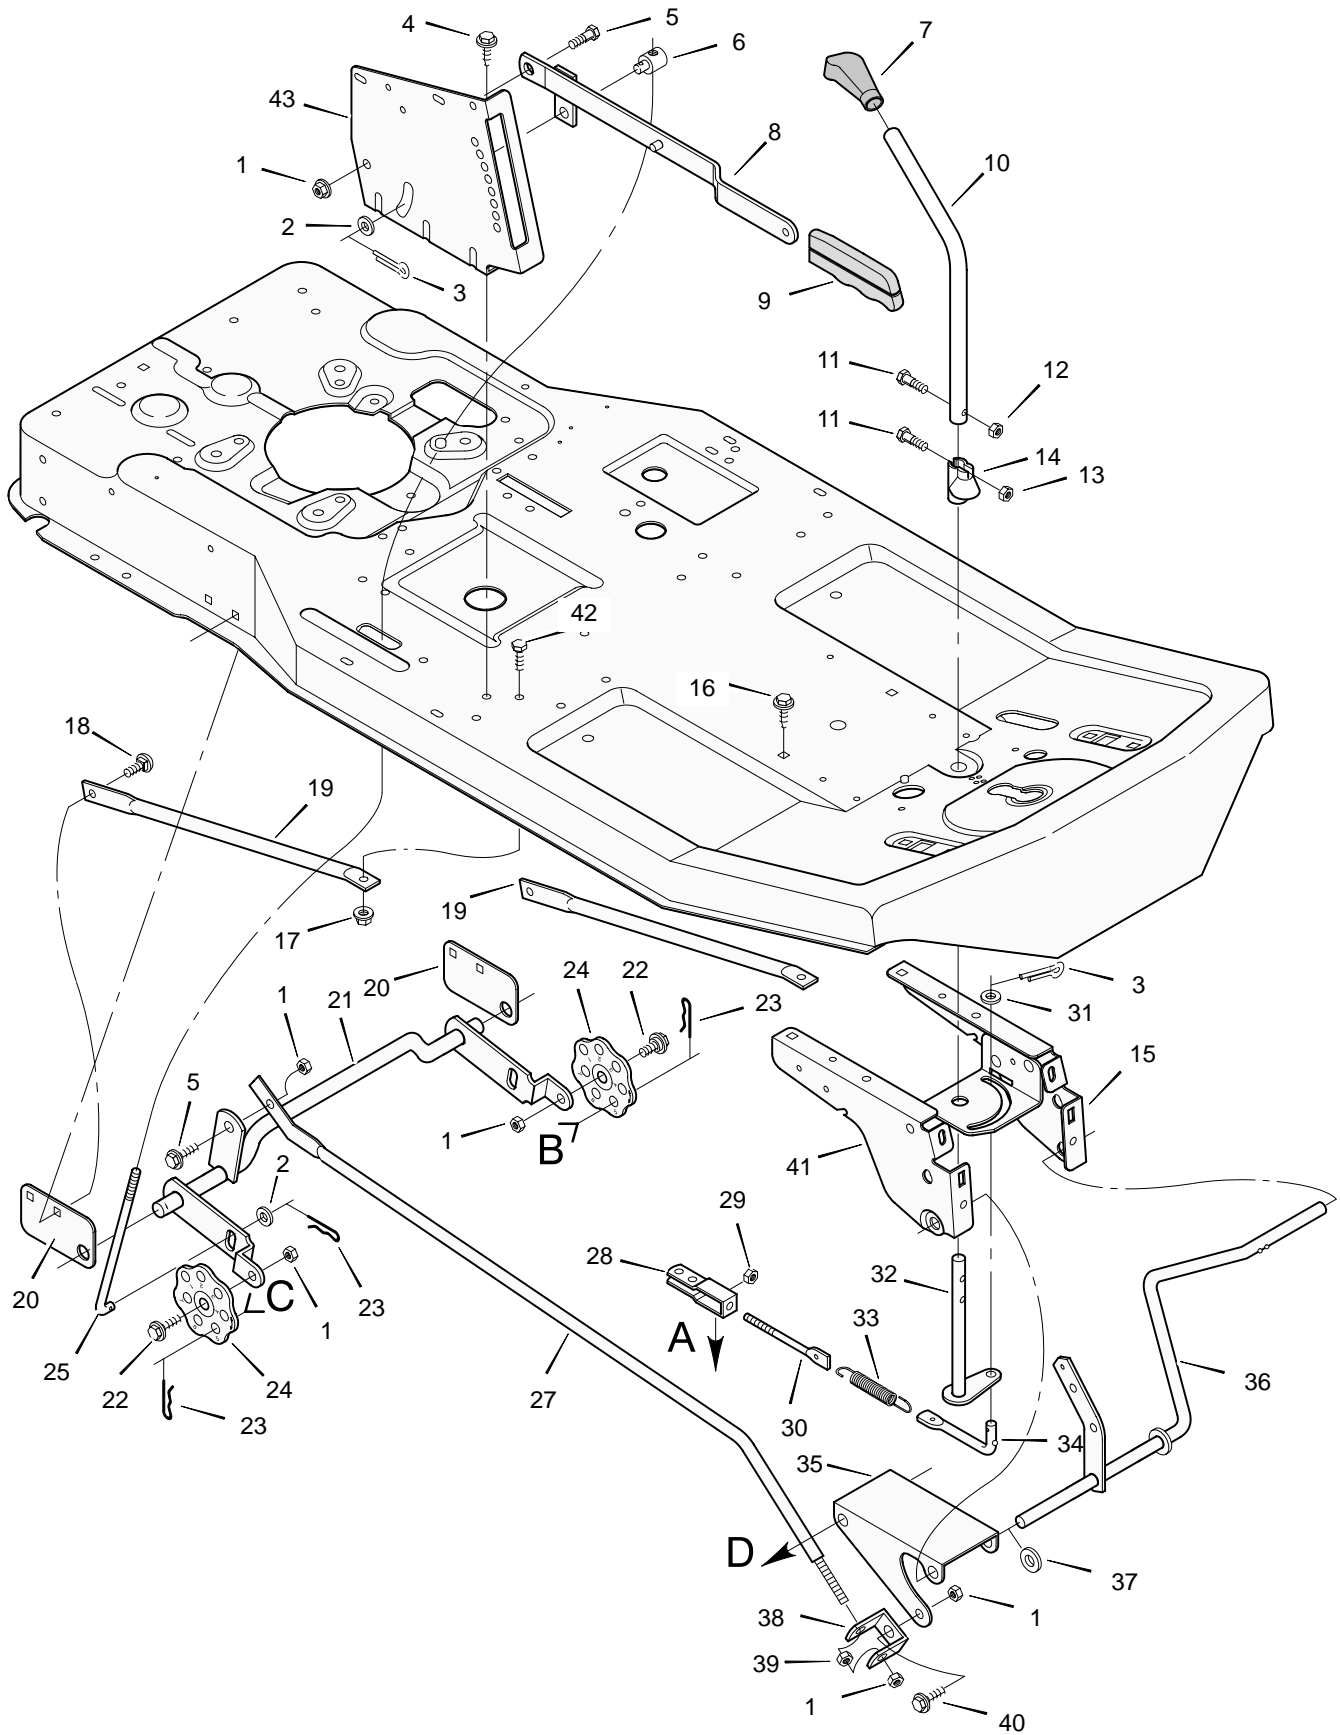

Key No.	Description	Part No.
1	Locknut, Flange	15x84
2	Washer	17x53 Z
3	Pin, Cotter	30x20
4	Screw	26x249
5	Bolt, Shoulder	9x9 Z
6	Nut, Adjusting	21920
7	Grip, Blade Control	92698
8	Lever Assembly, Lift	56031E700
9	Grip, Lift Lever	91573
10	Attachment, Clutch	55927 Z
11	Bolt, Hex	1x76
12	Locknut	15x66
13	Locknut, Flange	15x89
14	Cam, Blade Control	55853
15	Plate, Left Suspension	56224E700
16	Screw	26x249
17	Locknut, Flange	15x88
18	Bolt, Carriage	2x64
19	Strut, Frame	55326
20	Plate, Mounting	55270E700
21	Rod Assembly, Rear Suspension	55346E700
22	Bolt, Shoulder	9x4
23	Pin, Hair	31x4
24	Plate, Adjusting	55344 Z
25	Rod, Lifter	24839 Z
27	Rod, Suspension	55957E700
28	Clevis	24471 Z
29	Nut, Hex	15x2
30	Link, Blade Drive	55271 Z
31	Washer	17x48
32	Rod and Arm Assembly	55930E700
33	Spring, Extension	165x67
34	Link, Front Deck	55179 Z
35	Bracket, Front Suspension	55139E700
36	Lever, Pedal	56511E700
37	Washer	17x122 Z
38	Clevis	55298
39	Locknut, Hex	15x73
40	Bolt, Shoulder	9x17
41	Plate, Right Suspension	56023E700
42	Bolt, Hex	1x45
43	Plate, Index	56595E700