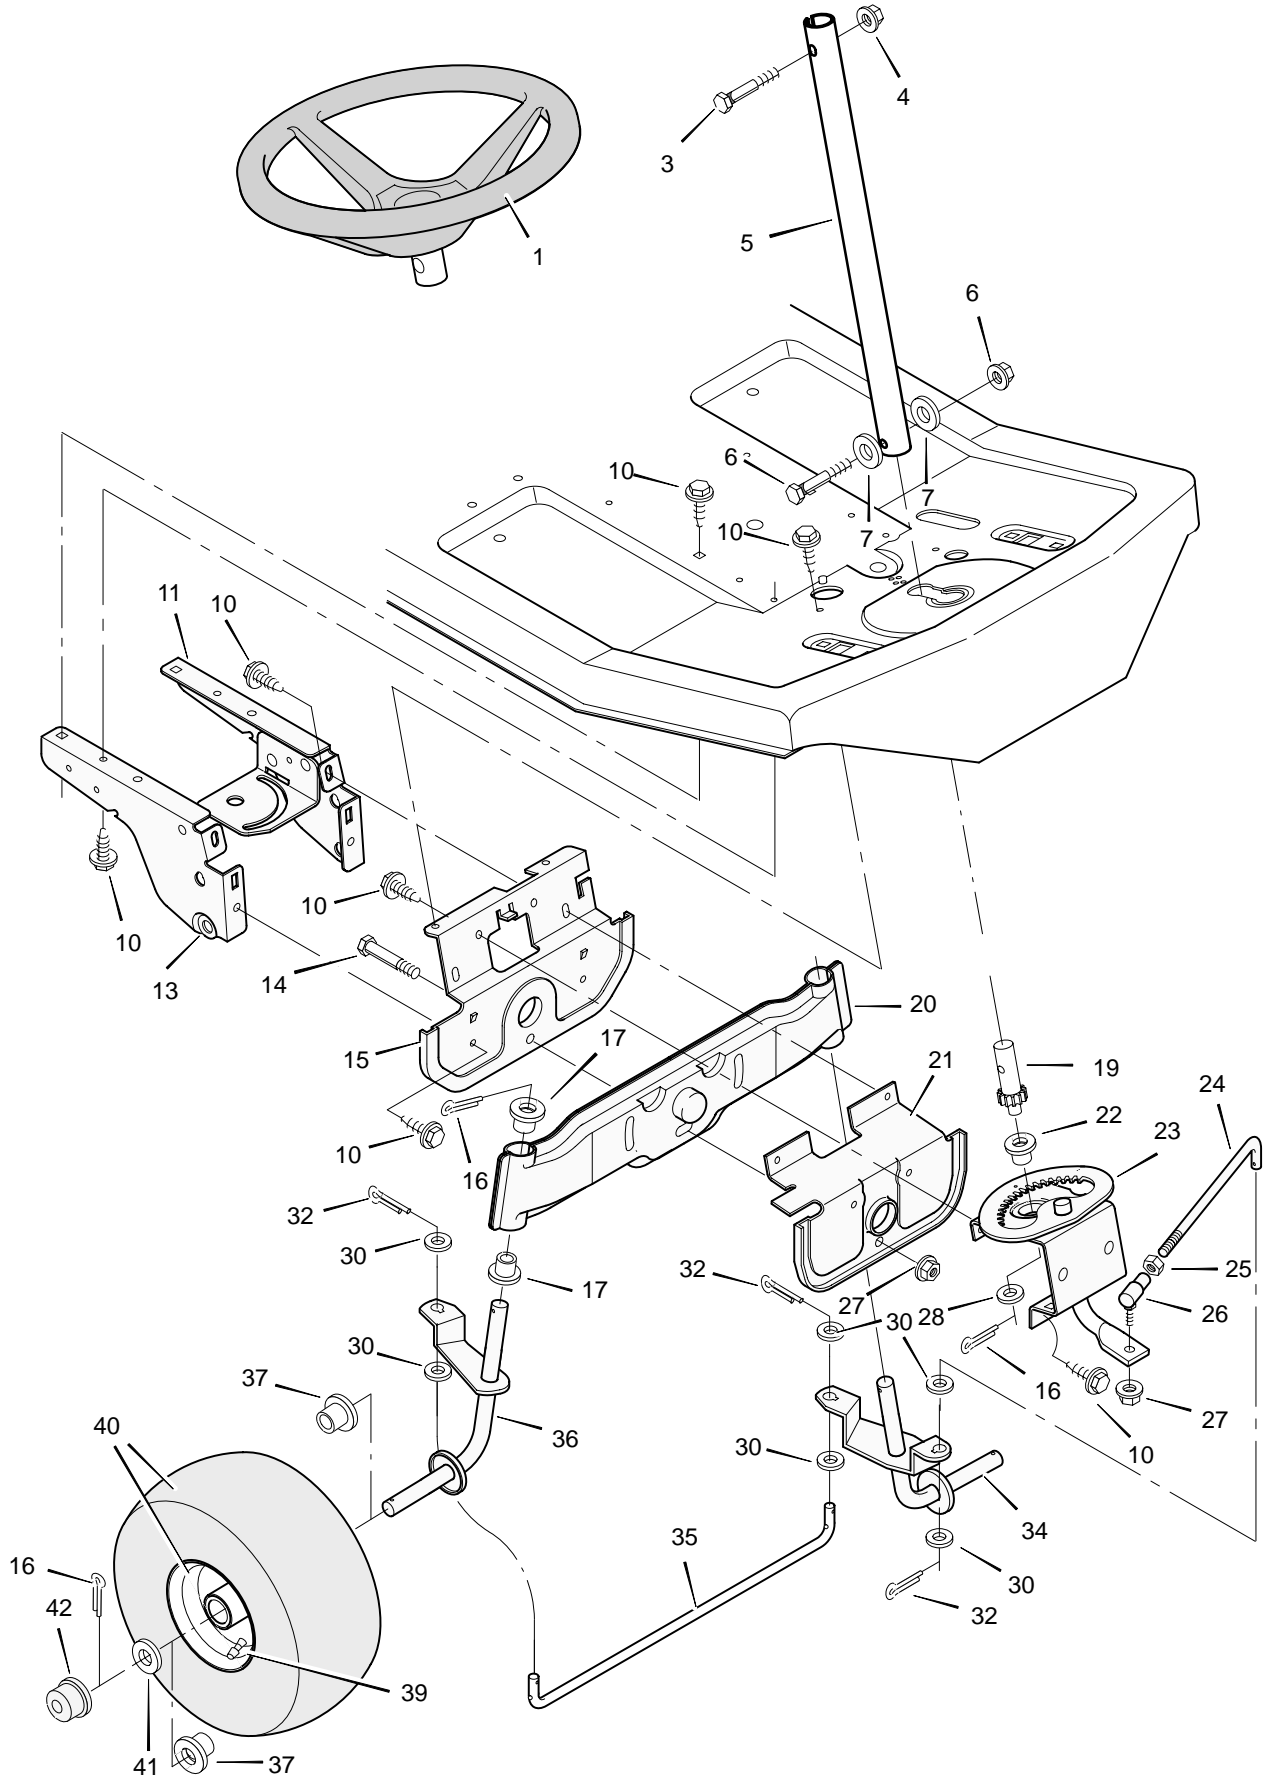

Key No.	Description	Part No.
1	Steering Wheel	92078
3	Bolt, Hex	1x102
4	Locknut, Flange	15x88
5	Post, Steering	91444C
6	Nut, Hex	15x88
7	Washer	17x47 Z
8	Cover, Steering Post	54788
9	Bearing	55004
10	Screw	26x267
11	Plate, Left Suspension	56224E700
13	Plate, Right Suspension	56023E700
14	Bolt, Hex	1x69
15	Support, Front Axle	56231E700
16	Pin, Cotter	30x49
17	Bearing, Spindle	55003
19	Gear, Pinion	56057
20	Axle Assembly, Front	56223E700
21	Hanger Assembly, Front Axle	56230E700
22	Bearing	55168
23	Sector Assembly	56236E700
24	Rod, Drag Link	56625 Z
25	Nut, Hex	15x61
26	Ball Joint, Steering	21031
27	Locknut, Flange	15x87 Z
28	Washer	17x87 Z
30	Washer	17x53 Z
32	Pin, Cotter	30x20
34	Spindle Assembly, Left	55039E700
35	Rod, Tie	55026 Z
36	Spindle Assembly, Right	55038E700
37	Bearing, Wheel *	56105
38	Tire	55700
39	Valve Stem *	24373
40	Wheel & Tire Assembly	92303-601
41	Washer	17x197
42	Cap, Hub (Optional)	94618

* Also included with Key No. 40.