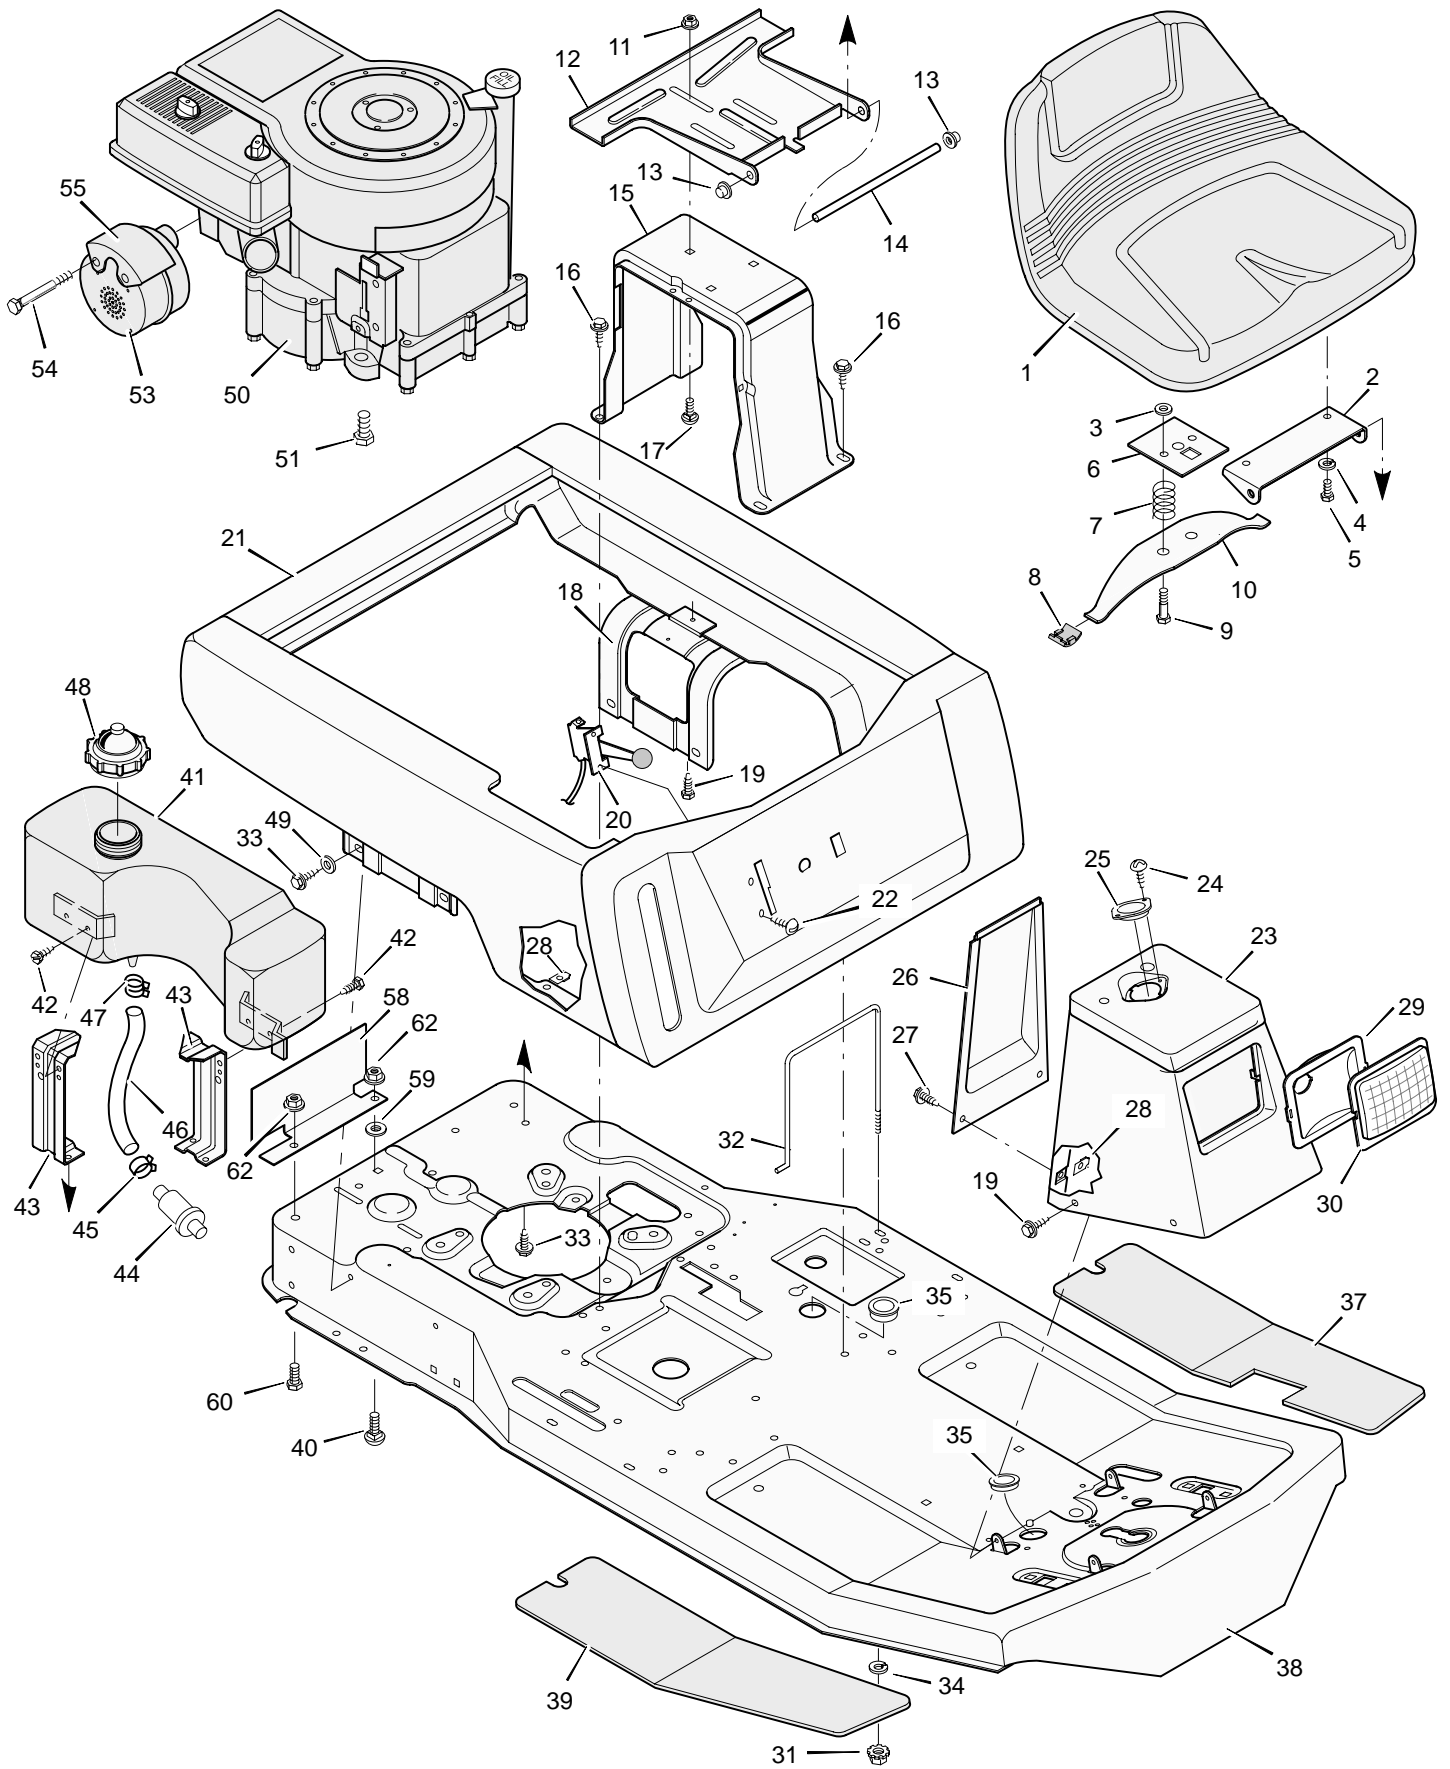

MODEL 30540x67D

REPAIR PARTS BODY CHASSIS

MODEL 30540x67D

REPAIR PARTS BODY CHASSIS

Key No.	Description	Part No.	Key No.	Description	Part No.
1	Seat	92387	33	Screw	26x49
2	Hinge, Seat	56516E700	34	Washer	17x38Z
3	Retainer	28x64	35	Grommet	21268
4	Lockwasher	18x16	37	Mat, Left	56107
5	Bolt, Hex	1x45	38	Frame Assembly	56611E700
6	Plate, Seat Switch	91963Z	39	Mat, Right	56106
7	Spring, Compression	164x26	40	Bolt, Carriage	2x53
8	Glide, Seat Spring	91822	41	Tank, Fuel	55805
9	Bolt, Shoulder	9x38	42	Screw	26x213
10	Spring, Seat	91964	43	Bracket, Fuel Tank	55806E700
11	Locknut, Flange	15x88	44	Filter, Fuel	56002
12	Bracket, Seat Pivot	56518E700	45	Clamp	91174
13	Cap, Push On	28x23	46	Line, Fuel	91022
14	Rod, Seat Hinge	56537Z	47	Clamp	23713
15	Support, Seat	56517E700	48	Cap, Fuel	92317
16	Screw	26x249	49	Washer	19x6
17	Bolt, Carriage	2x53	50	Engine	‡
18	Support, Body *	55017E700	51	Bolt, Engine Mount	25x7
19	Screw	26x214	53	Muffler	90331
20	Throttle Control	56599	54	Bolt	1x117
21	Body	54766E245	55	Shield, Heat	90333
22	Screw	26x201	58	Shield, Heat	56636E700
23	Console Assembly	56570E245	59	Washer	28x64
24	Screw	26x201	60	Bolt	1x91
25	Bearing, Steering Post	56022	62	Locknut, Flange	15x76
26	Console, Plate	55023E245	—	Owner's Manual	F-98636
27	Screw	4x24	—	Owner's Manual	F-98637
28	J-Nut	28x18	—	Parts List	F-98638
29	Reflector	56241Z	—	Decal, Right Panel	44x7041
30	Lens	90082	—	Decal, Left Panel	44x7041
31	Locknut	15x66	—	Decal, Shift	44x4402
32	Clamp, Battery	54800Z	—	Decal, Warning	44x6816