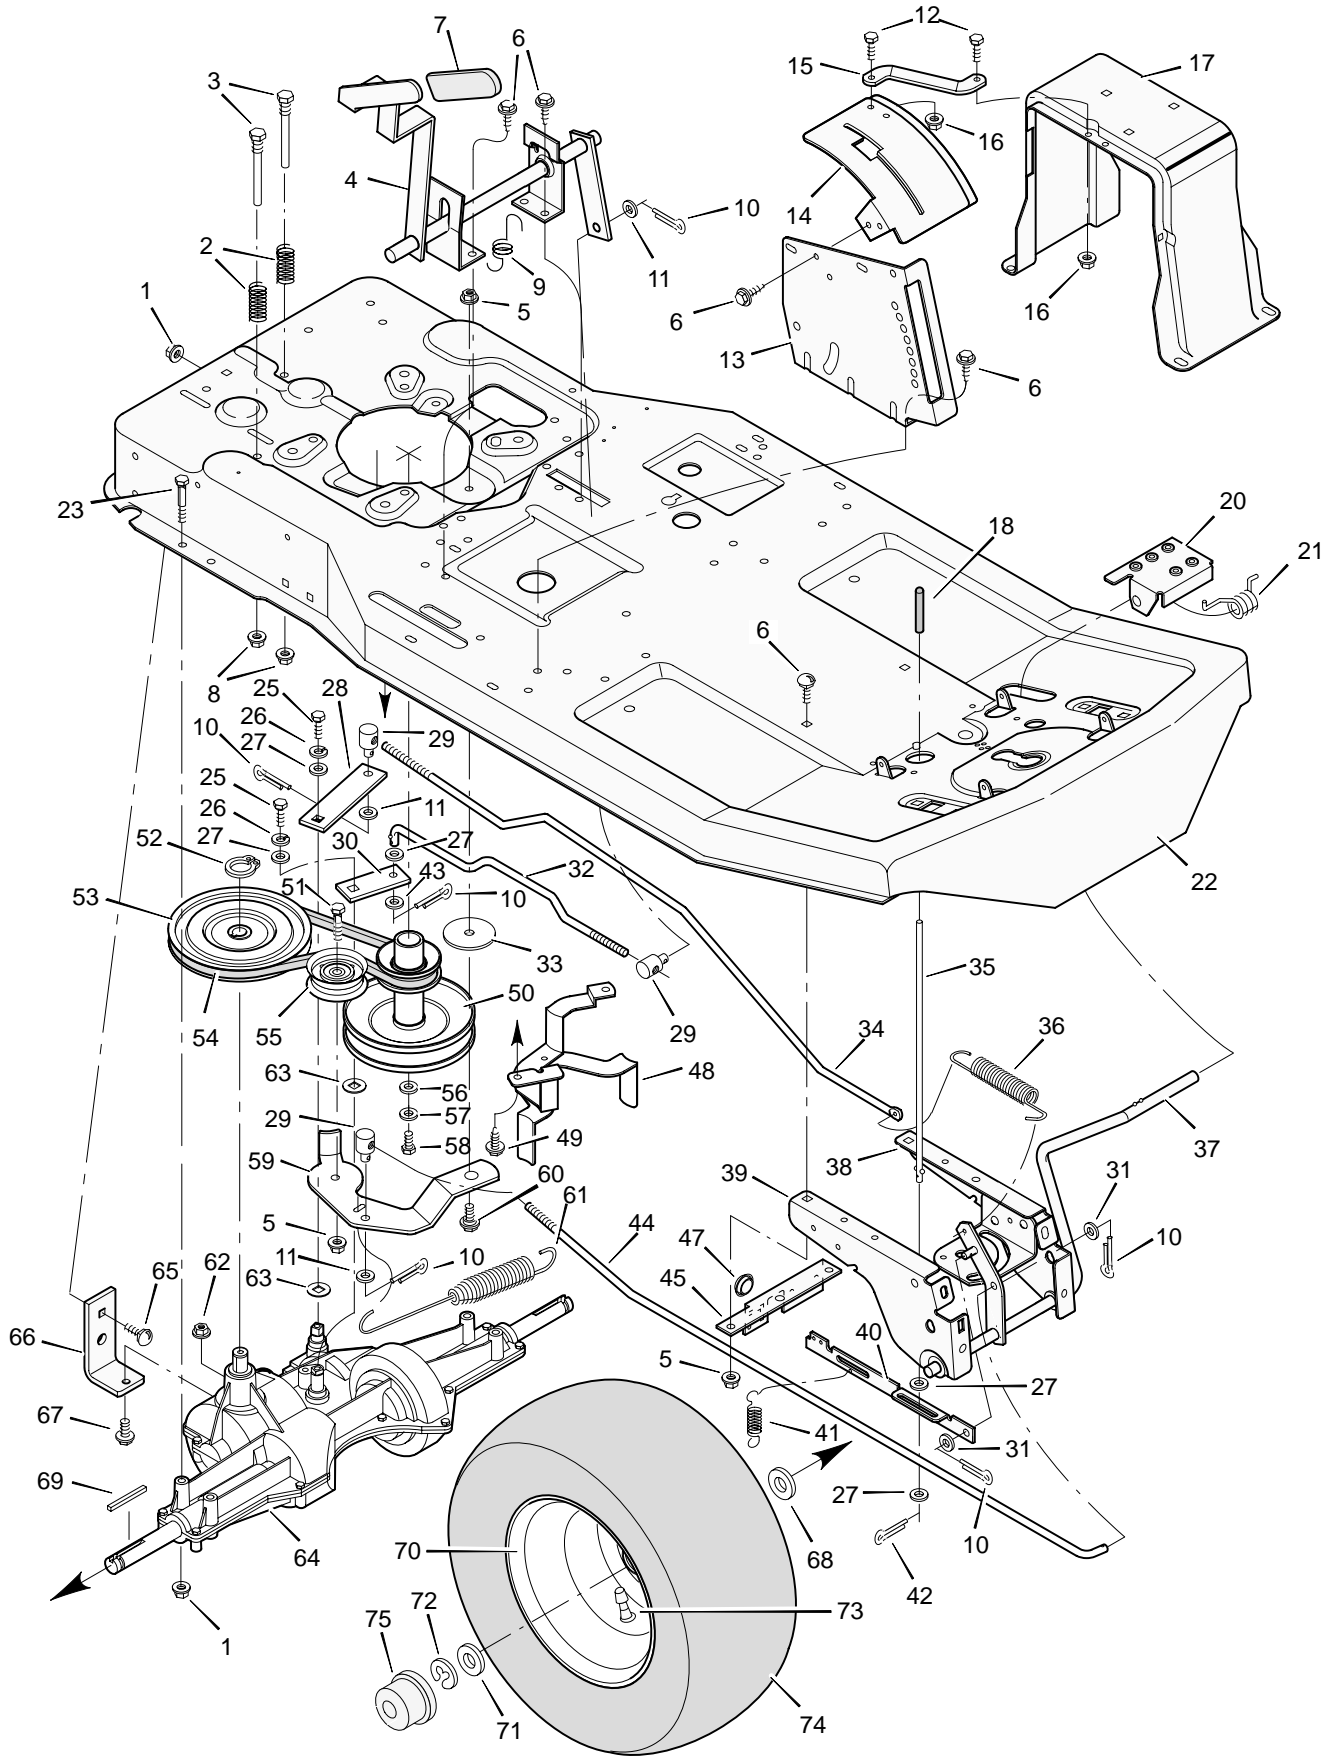

MODEL 30540x67D

REPAIR PARTS MOTION DRIVE

MODEL 30540x67D

REPAIR PARTS MOTION DRIVE

Key No.	Description	Part No.	Key No.	Description	Part No.
1	Locknut, Flange	15x88	39	Plate, Right Suspension	56023E700
2	Spring, Compression	164x1	40	Link, Parking Brake	56565 Z
3	Guide, Belt	55826	41	Spring, Extension	165x107
4	Shifter Assembly	56610E700	42	Pin, Cotter	30x50
5	Locknut, Flange	15x84	43	Washer	17x46 Z
6	Screw	26x267	44	Rod, Clutch	56531 Z
7	Grip, Shift Lever	91573	45	Stop, Parking Brake	56227E700
8	Hex Nut	15x115	47	Grommet	56623
9	Spring, Extension	165x100	48	Guide, Belt	56215 Z
10	Pin, Cotter	30x20	49	Screw	26x49
11	Washer	17x53 Z	50	Pulley Assembly, Stack	92504 Z
12	Bolt, Hex	1x38	51	Bolt, Hex	1x111
13	Plate, Index	56595E700	52	Ring, Retainer	11x7
14	Gate, Shift	56606E700	53	Pulley, Drive	56562
15	Brace, Shift Gate	56529E700	54	Belt, Motion Drive	37x65
16	Locknut, Flange	15x89	55	Pulley, Idler	56526
17	Support, Seat	56517E700	56	Washer	17x170
18	Grip, Parking Brake	55873	57	Lockwasher	19x35
20	Pedal	56409E700	58	Bolt, Hex	1x140
21	Spring	165x81	59	Bracket, Idler	56520E700
22	Frame Assembly	56611E700	60	Bolt, Shoulder	9x42
23	Bolt, Hex	1x124	61	Spring, Extension	165x81
25	Bolt, Hex	1x145	62	Locknut, Hex	15x43
26	Lockwasher	18x32	63	Washer	17x148
27	Washer	17x36	64	Transaxle, Dana Model 4450-1	‡
28	Yoke, Brake	56500 Z	65	Bolt, Carriage	2x53
29	Nut, Adjusting	21920	66	Bracket, Transaxle	56503 Z
30	Yoke, Shift	56505 Z	67	Bolt, Hex	1x139
31	Washer	17x47 Z	68	Washer	17x160
32	Rod, Shift	56591 Z	69	Key, Square	56534
33	Washer, Hardened	17x174 Z	70	Wheel & Tire Assembly	92308-601
34	Rod, Brake	56530 Z	71	Washer	17x195
35	Rod, Parking Brake	56566 Z	72	E-Ring	11x3
36	Spring, Extension	165x85	73	Valve Stem **	24373
37	Lever, Pedal	56511E700	74	Tire Only **	24393
38	Plate, Left Suspension	56224E700	75	Hub Cap, Optional	94618

‡ Parts are available from a Authorized Engine Service Center. See "Engines, Gasoline" or "Gasoline Engines" in the yellow pages of the telephone directory

** Also included with Key No. 70.