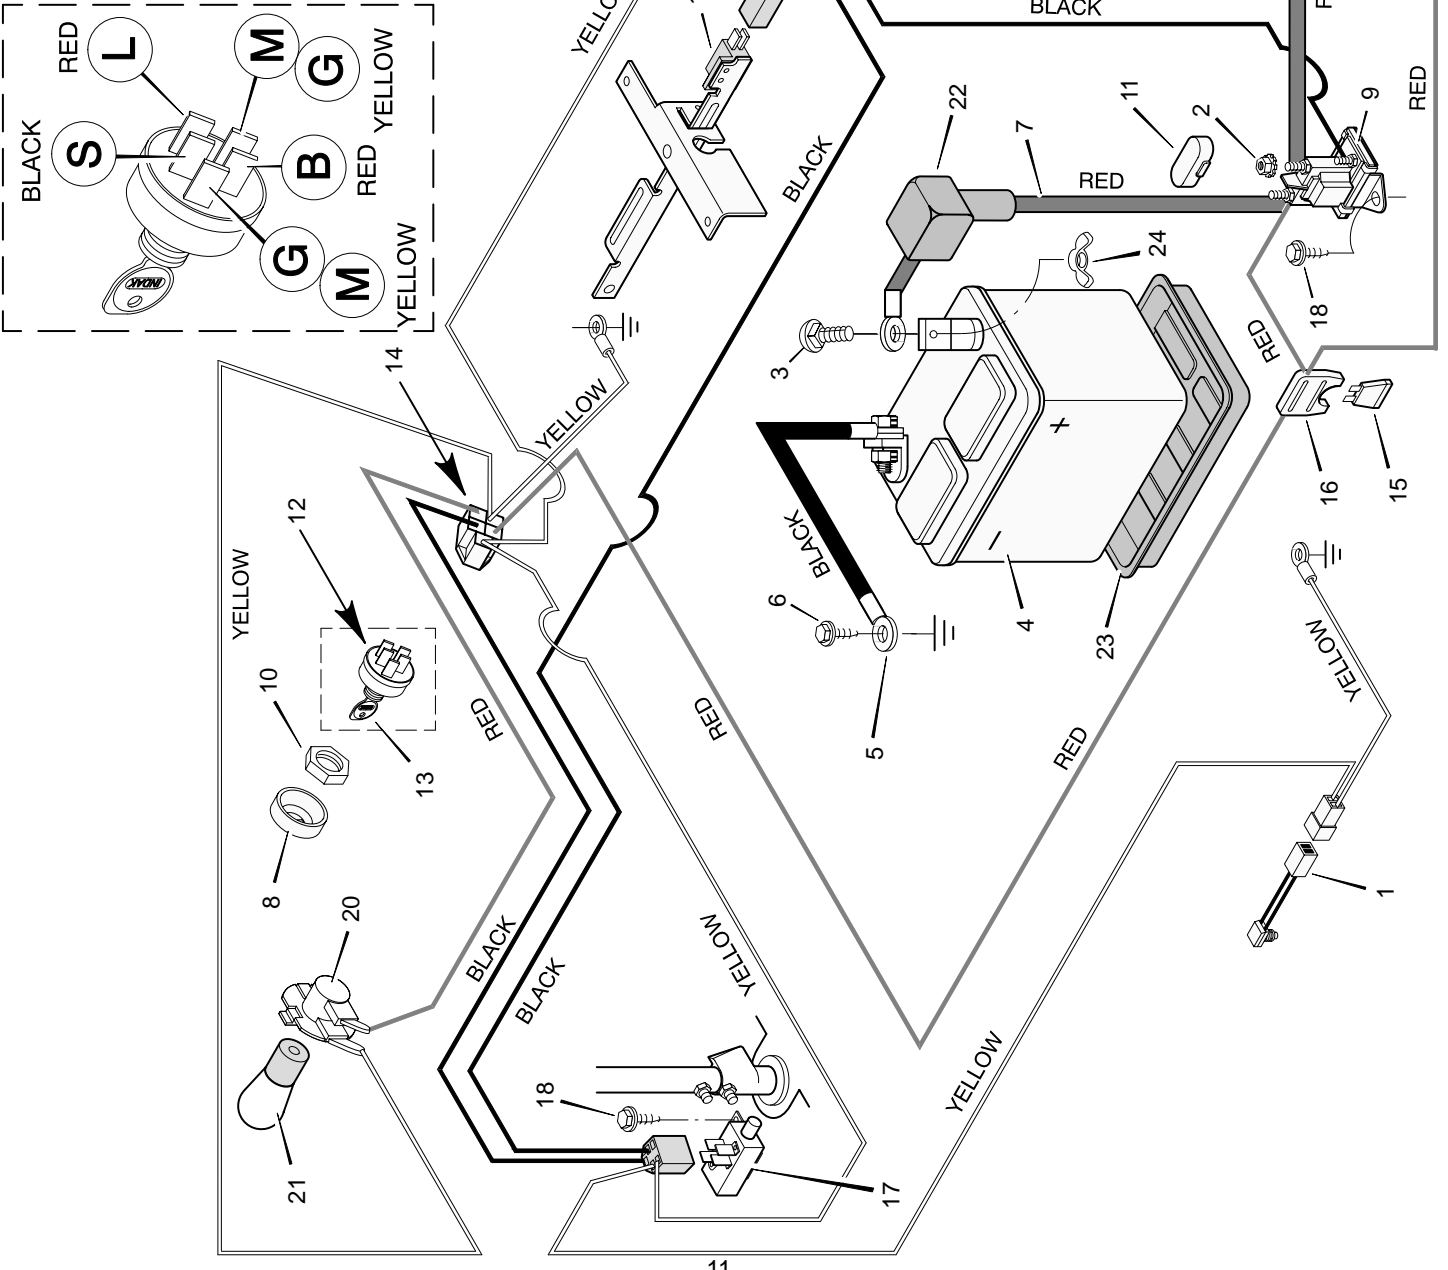

MODEL 30540x67D

REPAIR PARTS MOWER HOUSING

MODEL 30540x67D

REPAIR PARTS MOWER HOUSING

Key No.	Description	Part No.	Key No.	Description	Part No.
1	Belt, Mower Drive	37x57	24	Bracket, Hanger	55974E700
2	Pulley, Splined	91951	25	Spring, Compression	164x1
3	Lockwasher	18x33	26	Nut, Hex	15x43Z
4	Locknut, Hex	15x100	27	Spring, Torsional	166x4
5	Nut, Hex	15x41	28	Push On Cap	28x23
6	Pulley, Idler	91178	29	Rod	21197Z
7	Bracket, Upper Idler	55921E700	30	Hinge, Chute Deflector	56213E700
8	Spacer	55895Z	32	Spring, Extension	165x68
9	Assembly, Blade Idler	55979E700	34	Bracket, Front	55916E700
10	Locknut, Flange	15x88	35	Screw	26x216
11	Pin, Clevis	29x99	36	Bolt, Hex	1x75
12	Clevis	24471Z	37	Deflector, Chute	55971
13	Bolt, Hex	1x45	38	Mandrel	91921
14	Pin, Hair	31x6	39	Adapter, Blade	92466
15	Guide, Belt	55977E700	40	Washer, Belleville	17x166
16	Bracket, Lower Idler	55920E700	41	Washer, Hardened	17x165
17	Bolt, Carriage	2x53Z	42	Nut, Hex	15x100
18	Nut, Flange	15x79	43	Pin, Pull	90828Z
19	Guide, Belt	55894E700	44	Washer	17x67Z
20	Spacer	91925	45	Pin, Hair	31x4
21	Bolt, Hex	1x127	46	Blade, Standard	55793E701
22	Housing, Mandrel	55962	1-47	Mower Housing, Complete	403330
23	Guide, Belt	55956Z			

MODEL 30540x67D

REPAIR PARTS ELECTRICAL SYSTEM

POS.	FUNCTION	CIRCUIT (MAKE)
1	OFF	M+G
2	RUN LIGHTS	B+L
3	RUN	NONE
4	START	B+S

Key No.	Description	Part No.
1	Switch, Seat Sensor	91031
2	Locknut	15x66
3	Bolt	2x82
4	Battery	91414
—	Acid, Battery (Electrolyte)	93292
5	Cable, Battery Ground	24x3
6	Screw	26x49
7	Cable, Red Battery	24x24
8	Cap, Ignition	91488
9	Solenoid	94613
10	Nut, Hex	91489
11	Cover, Solenoid	56049
12	Switch, Ignition	91846
13	Key, Ignition	20729
14	Harness, Chassis Wire	250x85
15	Fuse	54212
16	Holder, Fuse	407078
17	Switch, Limit	91032
18	Screw	26x233
19	Switch, Limit	24273
20	Socket, Light	92372
21	Bulb, Light	90084
22	Cover, Terminal	54148
23	Tray, Battery	91896
24	Wingnut	14x79