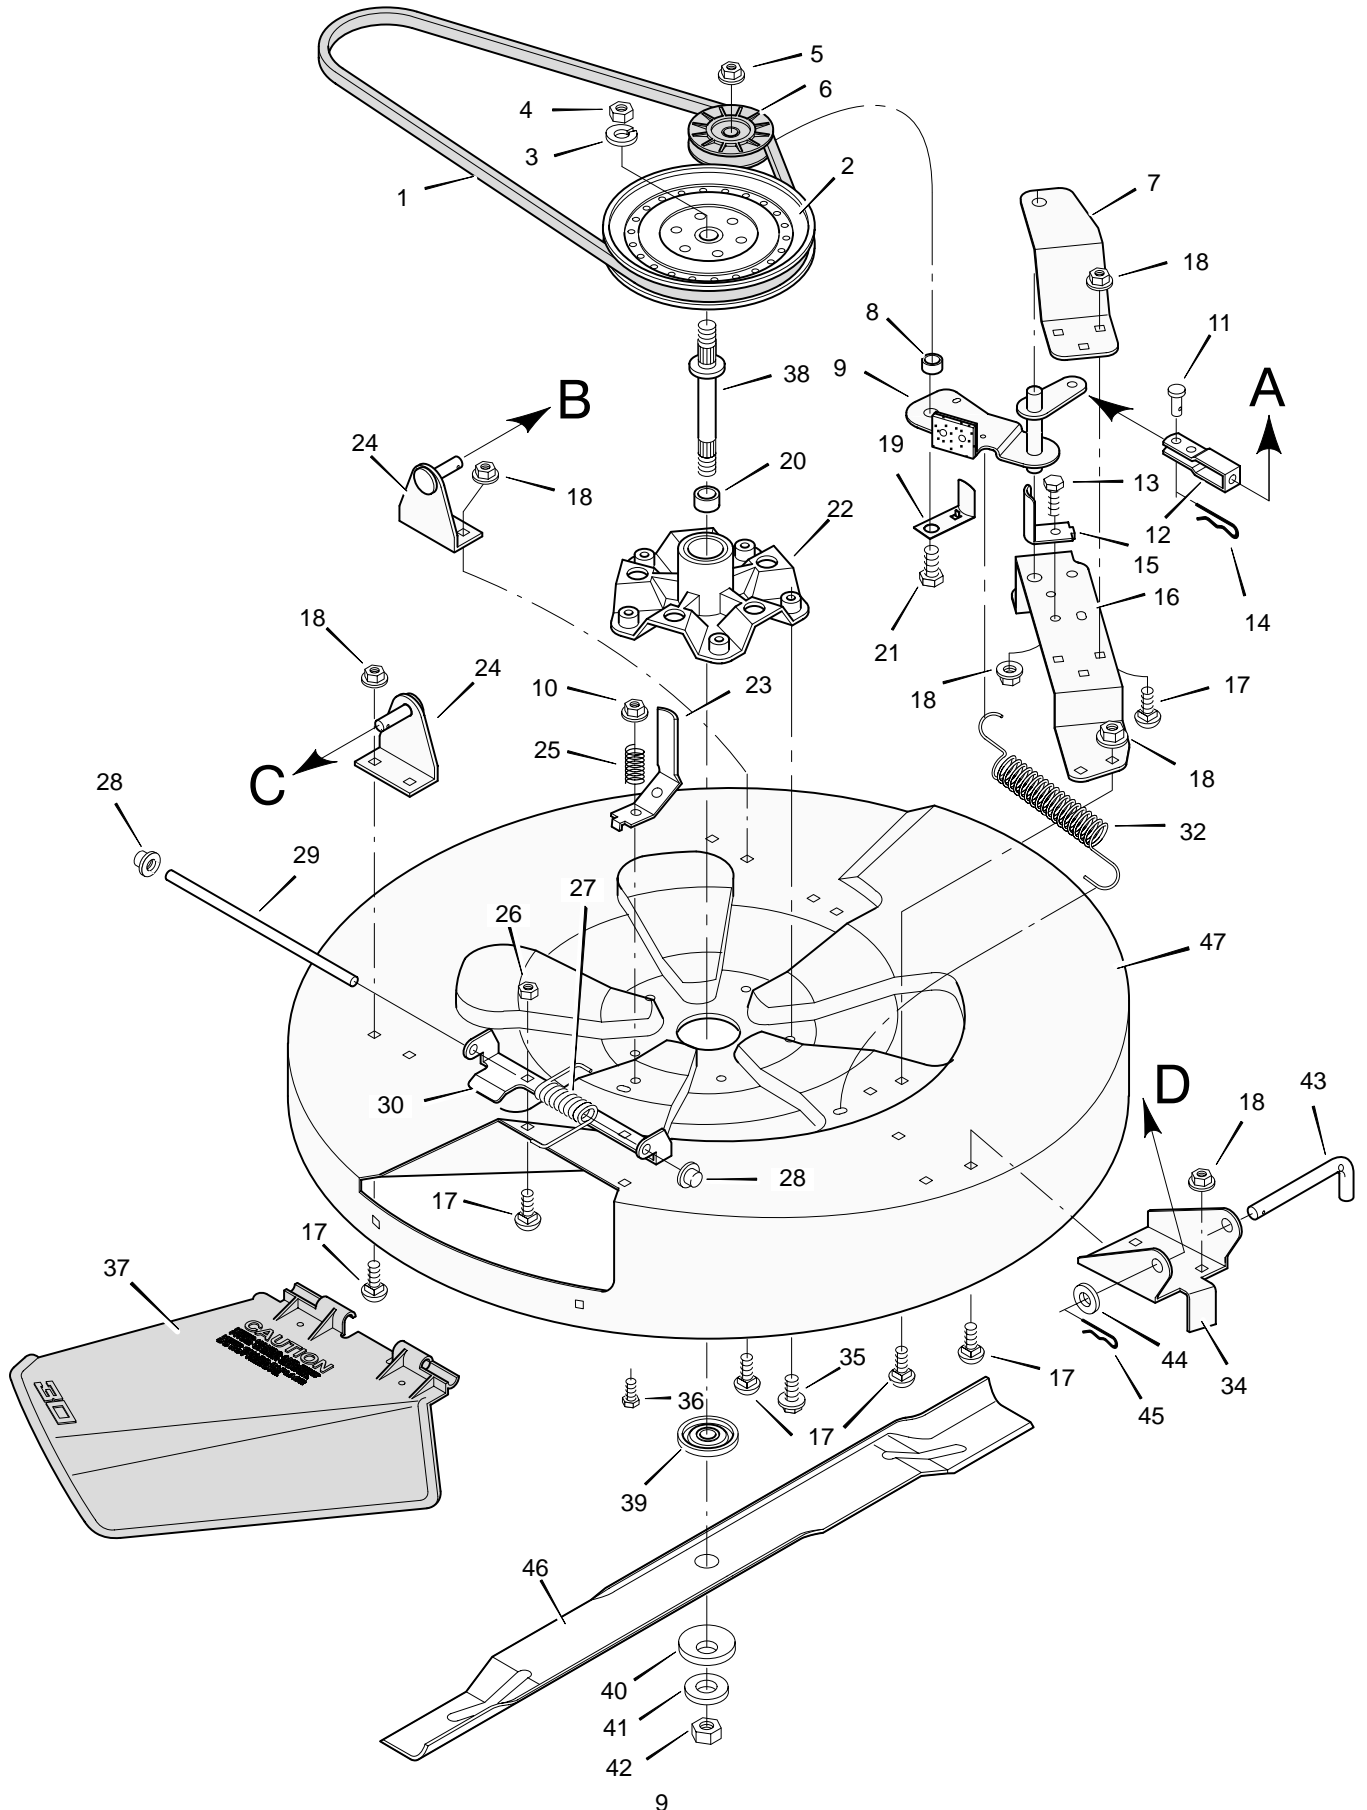

MODEL 30540x67D

REPAIR PARTS MOWER HOUSING

MODEL 30540x67D

REPAIR PARTS MOWER HOUSING

Key No.	Description	Part No.	Key No.	Description	Part No.
1	Belt, Mower Drive	37x57	24	Bracket, Hanger	55974E700
2	Pulley, Splined	91951	25	Spring, Compression	164x1
3	Lockwasher	18x33	26	Nut, Hex	15x43Z
4	Locknut, Hex	15x100	27	Spring, Torsional	166x4
5	Nut, Hex	15x41	28	Push On Cap	28x23
6	Pulley, Idler	91178	29	Rod	21197Z
7	Bracket, Upper Idler	55921E700	30	Hinge, Chute Deflector	56213E700
8	Spacer	55895Z	32	Spring, Extension	165x68
9	Assembly, Blade Idler	55979E700	34	Bracket, Front	55916E700
10	Locknut, Flange	15x88	35	Screw	26x216
11	Pin, Clevis	29x99	36	Bolt, Hex	1x75
12	Clevis	24471Z	37	Deflector, Chute	55971
13	Bolt, Hex	1x45	38	Mandrel	91921
14	Pin, Hair	31x6	39	Adapter, Blade	92466
15	Guide, Belt	55977E700	40	Washer, Belleville	17x166
16	Bracket, Lower Idler	55920E700	41	Washer, Hardened	17x165
17	Bolt, Carriage	2x53Z	42	Nut, Hex	15x100
18	Nut, Flange	15x79	43	Pin, Pull	90828Z
19	Guide, Belt	55894E700	44	Washer	17x67Z
20	Spacer	91925	45	Pin, Hair	31x4
21	Bolt, Hex	1x127	46	Blade, Standard	55793E701
22	Housing, Mandrel	55962	1-47	Mower Housing, Complete	403330
23	Guide, Belt	55956Z