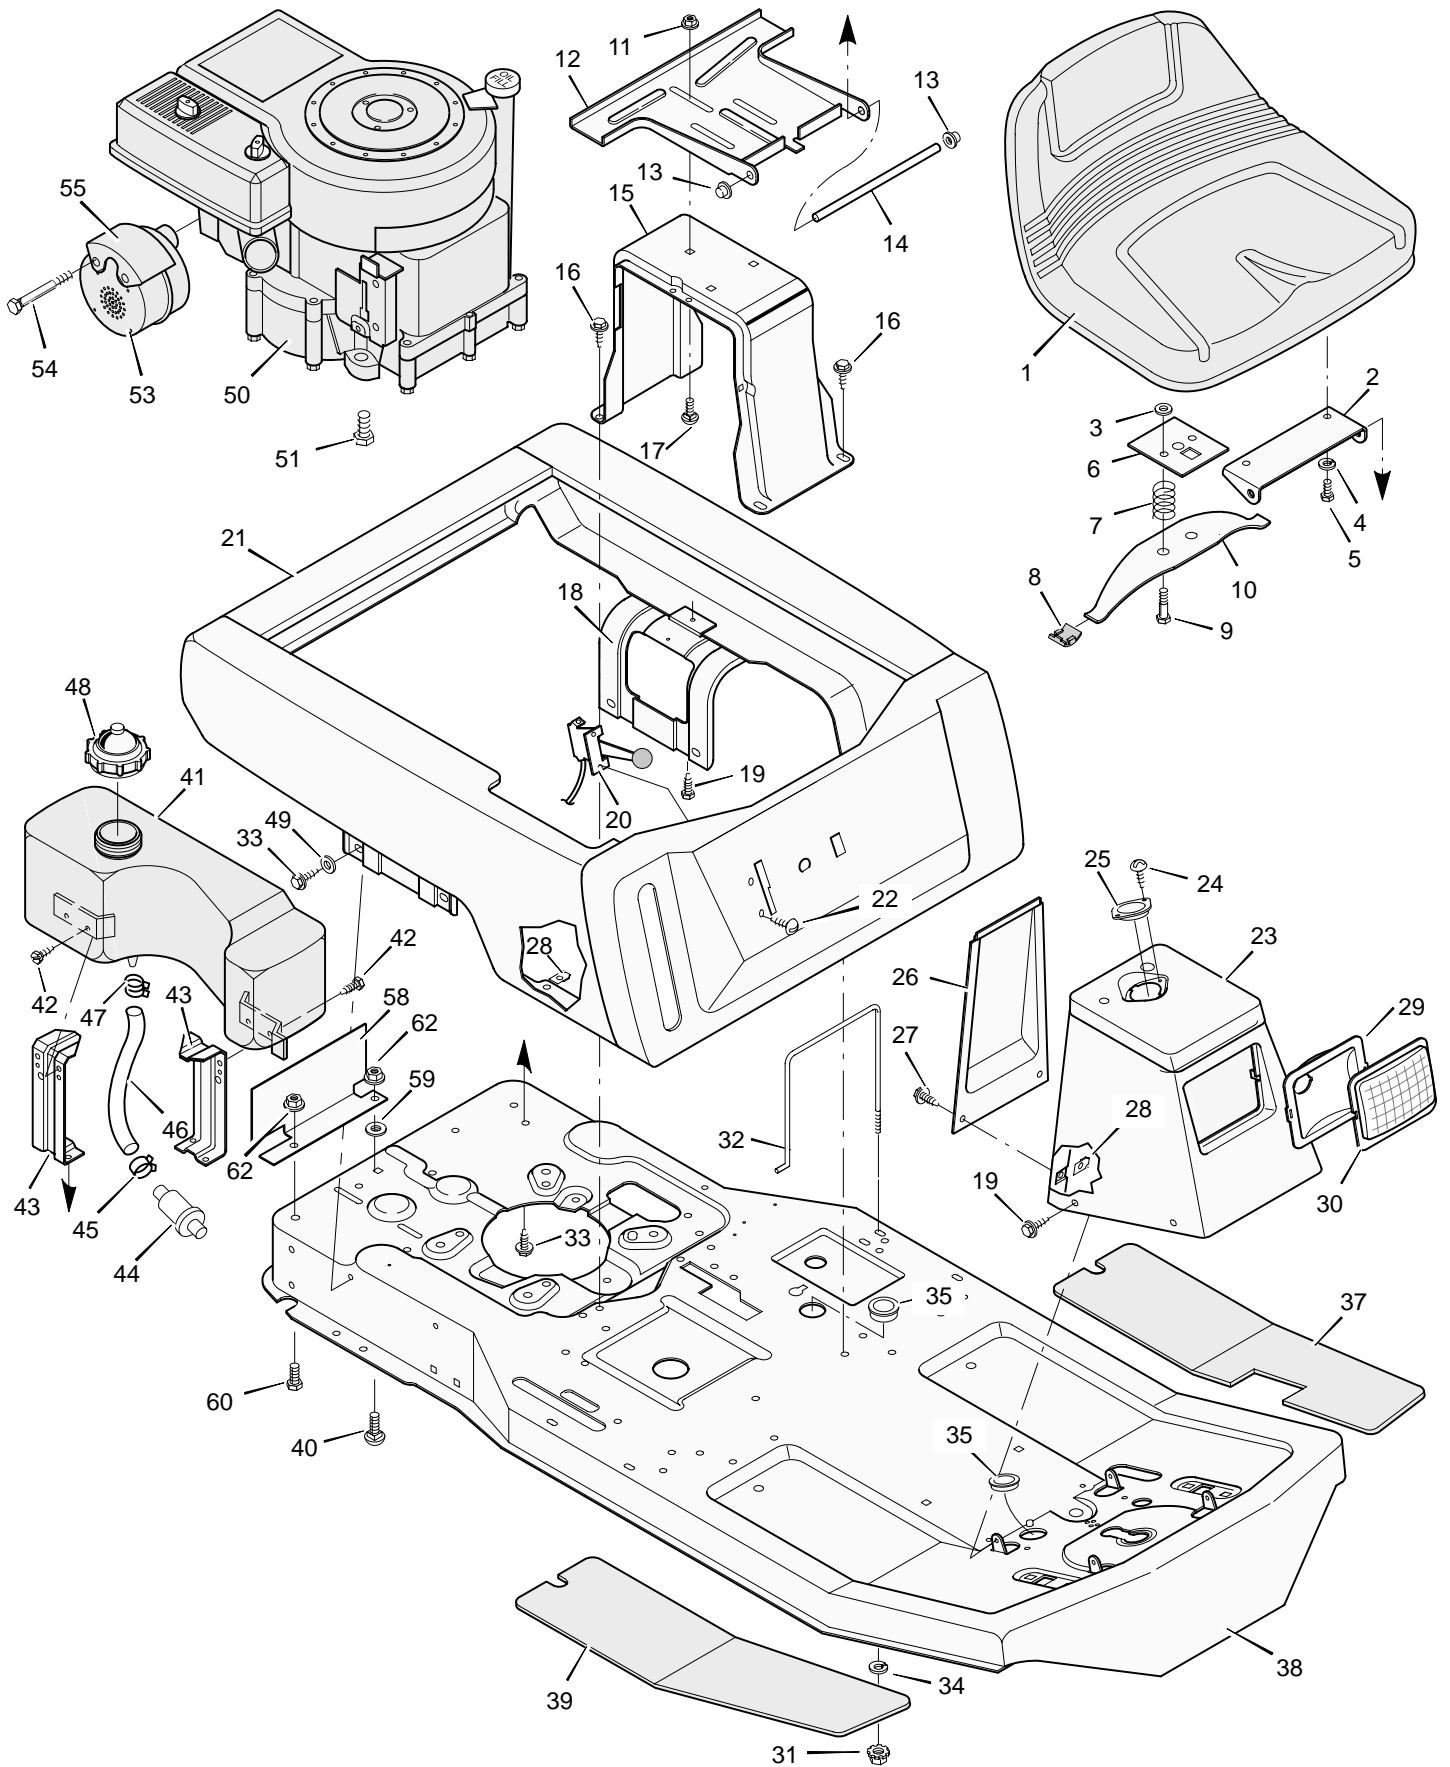

# REPAIR PARTS BODY CHASSIS

# REPAIR PARTS BODY CHASSIS

Key No.	Description	Part No.	Key No.	Description	Part No.
1	Seat	92387	34	Washer	17x38Z
2	Hinge, Seat	56516E701	35	Grommet	21268
3	Retainer	28x64	37	Mat, Left	56107
4	Lockwasher	18x16	38	Frame Assembly	56611E245
5	Bolt, Hex	1x45	39	Mat, Right	56106
6	Plate, Seat Switch	91963Z	40	Bolt, Carriage	2x53
7	Spring, Compression	164x26	41	Tank, Fuel	55805
8	Glide, Seat Spring	91822	42	Screw	26x213
9	Bolt, Shoulder	9x38	43	Bracket, Fuel Tank	55806E701
10	Spring, Seat	91964	44	Filter, Fuel	56002
11	Locknut, Flange	15x88	45	Clamp	91174
12	Bracket, Seat Pivot	56518E701	46	Line, Fuel	91022
13	Cap, Push On	28x23	47	Clamp	23713
14	Rod, Seat Hinge	56537Z	48	Cap, Fuel	92317
15	Support, Seat	56517E701	49	Washer	19x6
16	Screw	26x249	50	Engine	‡
17	Bolt, Carriage	2x53	51	Bolt, Engine Mount	25x7
18	Support, Body *	55017E701	53	Muffler	90331
19	Screw	26x214	54	Bolt	1x117
20	Throttle Control	56598	55	Shield, Heat	90333
21	Body	54766E245	58	Shield, Heat	56636E701
22	Screw	26x201	59	Washer	28x64
23	Console Assembly	56570E245	60	Bolt	1x91
24	Screw	26x201	62	Locknut, Flange	15x76
25	Bearing, Steering Post	56022	—	Owner's Manual, English	F-97623
26	Console, Plate	55023E245	—	Owner's Manual, German	F-97623GR
27	Screw	4x24	—	Parts List	F-97624
28	J-Nut	28x18	—	Decal, Right Panel	44x7071
29	Reflector	56241Z	—	Decal, Left Panel	44x7071
30	Lens	90082	—	Decal, Console	44x7060
31	Locknut	15x66	—	Decal, Shift	44x4402
32	Clamp, Battery	54800Z	—	Decal, Warning	44x6816
33	Screw	26x49			