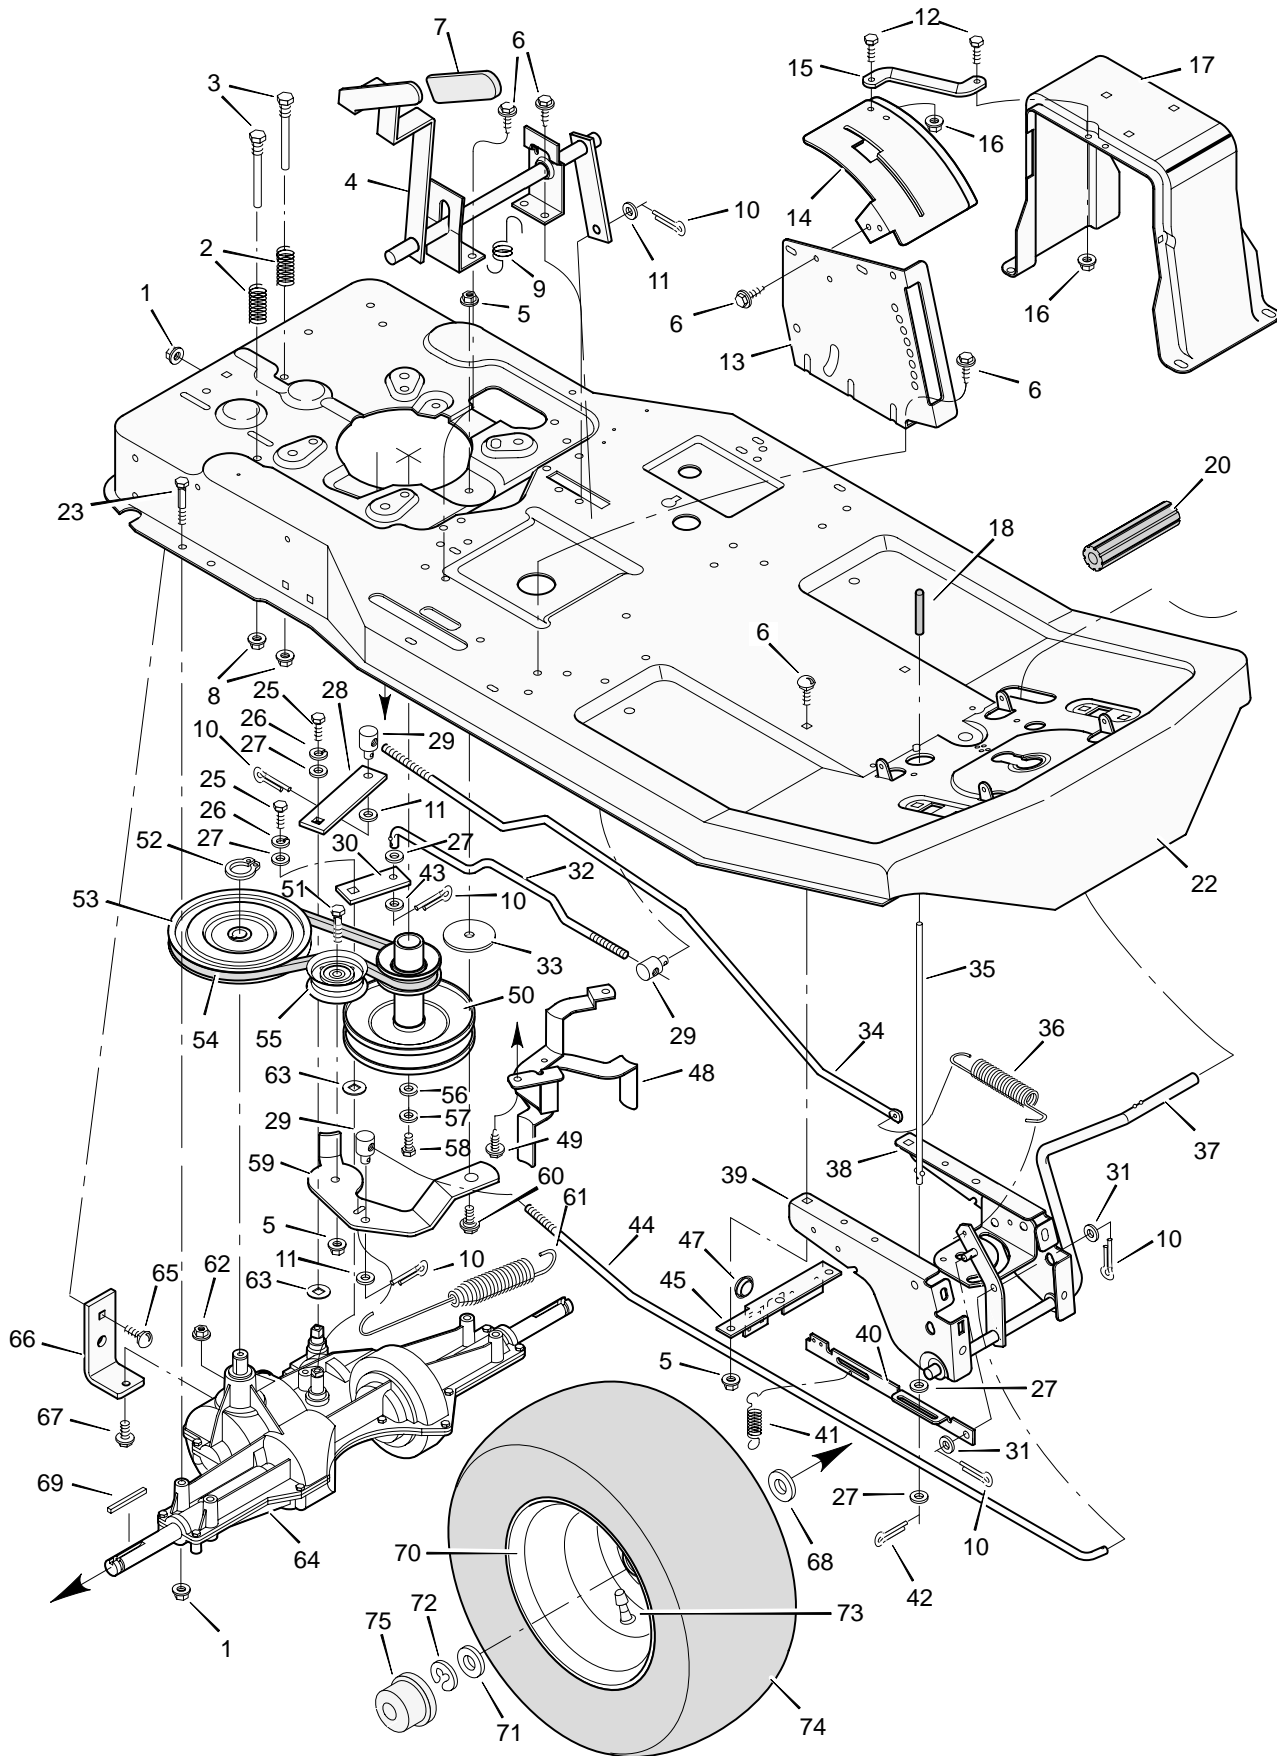

MODEL 30540x67C

REPAIR PARTS MOTION DRIVE

MODEL 30540x67C

REPAIR PARTS MOTION DRIVE

Key No.	Description	Part No.	Key No.	Description	Part No.
1	Locknut, Flange	15x88	40	Link, Parking Brake	56565Z
2	Spring, Compression	164x1	41	Spring, Extension	165x107
3	Guide, Belt	55826	42	Pin, Cotter	30x50
4	Shifter Assembly	56610E701	43	Washer	17x46Z
5	Locknut, Flange	15x84	44	Rod, Clutch	56531Z
6	Screw	26x267	45	Stop, Parking Brake	56227E701
7	Grip, Shift Lever	91573	47	Grommet	56623
8	Hex Nut	15x115	48	Guide, Belt	56215Z
9	Spring, Extension	165x100	49	Screw	26x49
10	Pin, Cotter	30x20	50	Pulley Assembly, Stack	92504Z
11	Washer	17x53Z	51	Bolt, Hex	1x111
12	Bolt, Hex	1x38	52	Ring, Retainer	11x7
13	Plate, Index	56595E701	53	Pulley, Drive	56562
14	Gate, Shift	56606E701	54	Belt, Motion Drive	37x65
15	Brace, Shift Gate	56529E701	55	Pulley, Idler	56526
16	Locknut, Flange	15x89	56	Washer	17x170
17	Support, Seat	56517E701	57	Lockwasher	19x35
18	Grip, Parking Brake	55873	58	Bolt, Hex	1x140
20	Pedal, Rubber	55825	59	Bracket, Idler	56520E701
22	Frame Assembly	56611E245	60	Bolt, Shoulder	9x42
23	Bolt, Hex	1x124	61	Spring, Extension	165x81
25	Bolt, Hex	1x145	62	Locknut, Hex	15x43
26	Lockwasher	18x32	63	Washer	17x148
27	Washer	17x36Z	64	Transaxle, Dana Model 4450-1	‡
28	Yoke, Brake	56500Z	65	Bolt, Carriage	2x53
29	Nut, Adjusting	21920	66	Bracket, Transaxle	56503E701
30	Yoke, Shift	56505Z	67	Bolt, Hex	1x139
31	Washer	17x47Z	68	Washer	17x160
32	Rod, Shift	56591Z	69	Key, Square	56534
33	Washer, Hardened	17x174HT	70	Wheel & Tire Assembly	92308-601
34	Rod, Brake	56530Z	71	Washer	17x195
35	Rod, Parking Brake	56566Z	72	E-Ring	11x3
36	Spring, Extension	165x85	73	Valve Stem **	24373
37	Lever, Pedal	56511E701	74	Tire Only **	24393
38	Plate, Left Suspension	56224E701	75	Hub Cap, Optional	94618
39	Plate, Right Suspension	56023E701			

‡ Parts are available from a Authorized Engine Service Center. See "Engines, Gasoline" or "Gasoline Engines" in the yellow pages of the telephone directory

** Also included with Key No. 70.