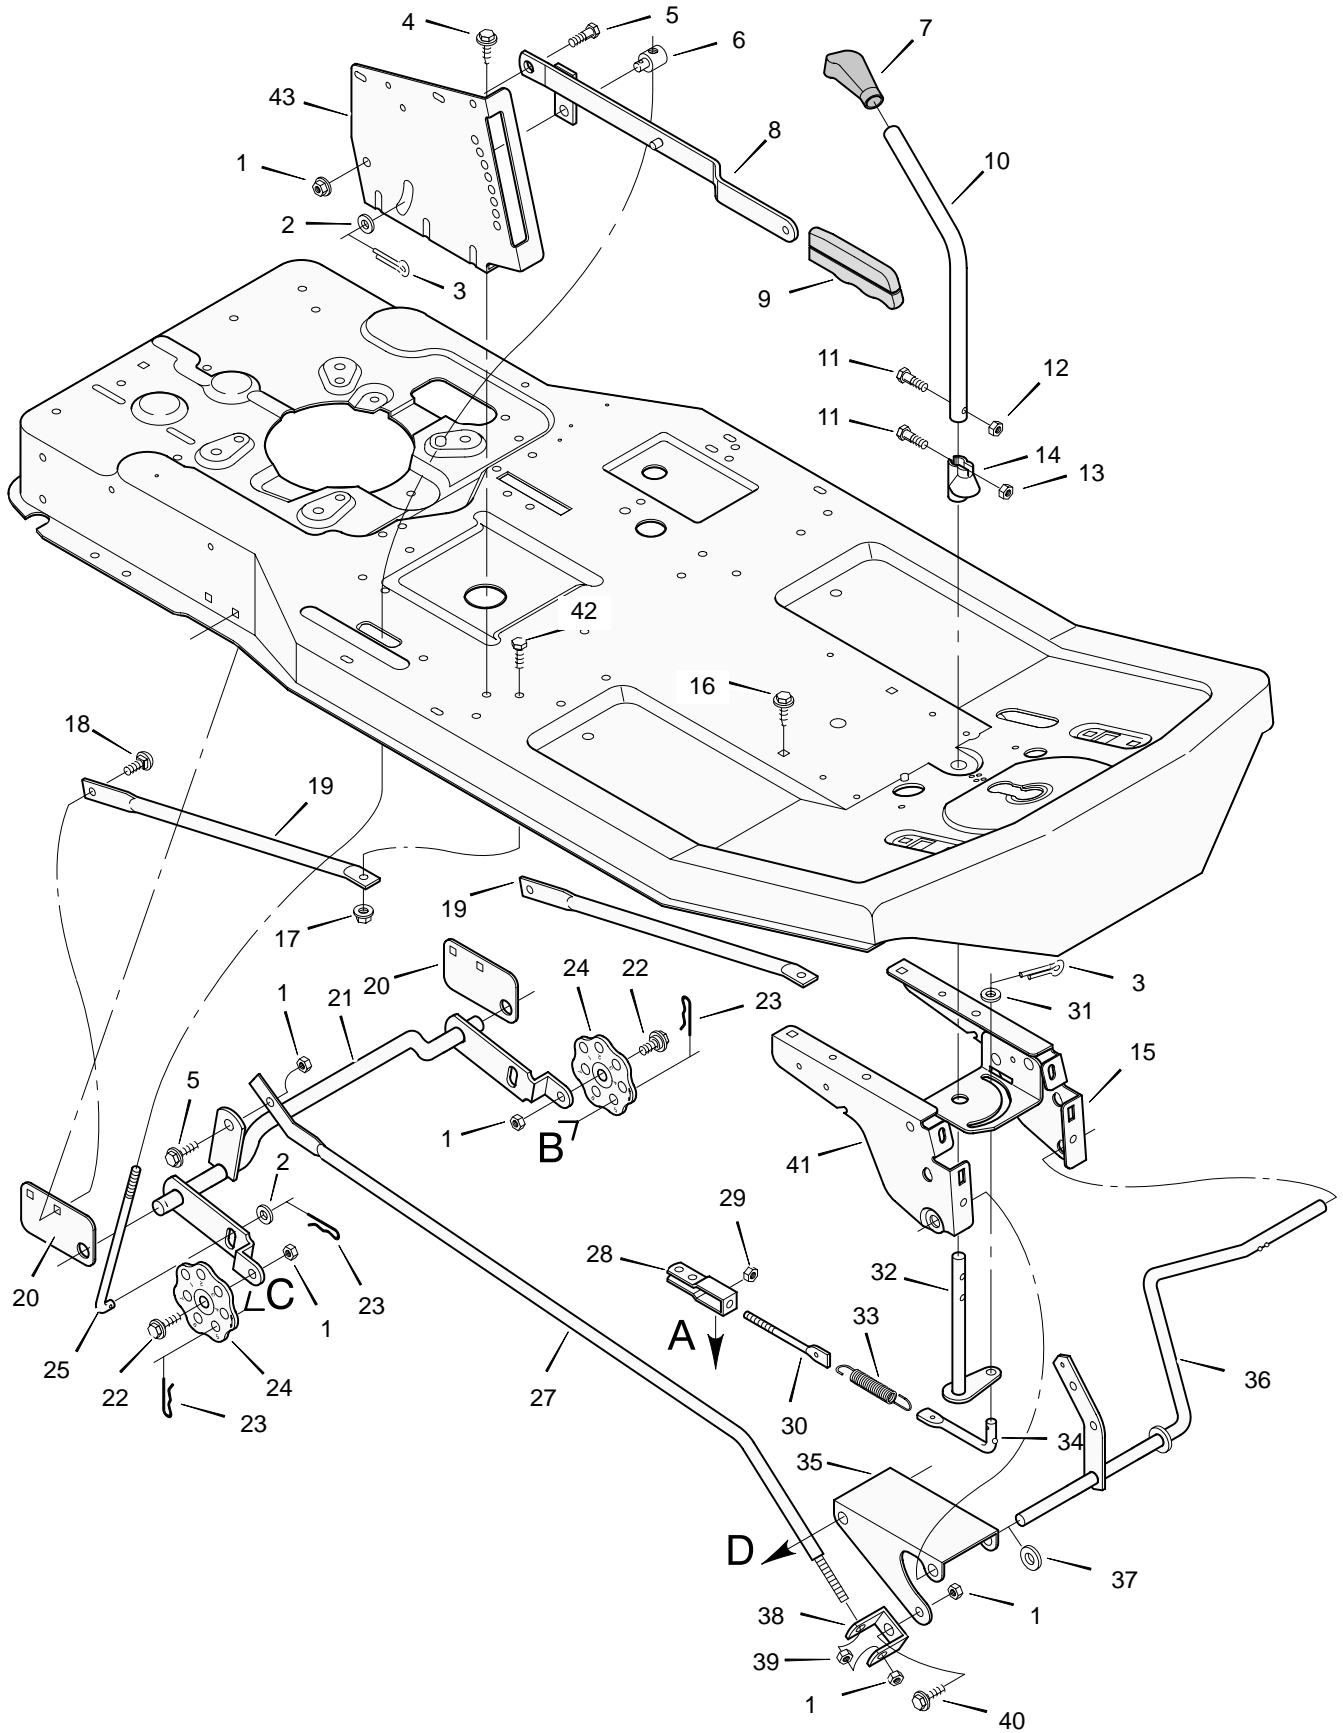

MODEL 30540x67C

REPAIR PARTS MOWER HOUSING SUSPENSION

Key No.	Description	Part No.
1	Locknut, Flange	15x84
2	Washer	17x53
3	Pin, Cotter	30x20
4	Screw	26x249
5	Bolt, Shoulder	9x9Z
6	Nut, Adjusting	21920
7	Grip, Blade Control	92698
8	Lever Assembly, Lift	56031E701
9	Grip, Lift Lever	91573
10	Attachment, Clutch	55927Z
11	Bolt, Hex	1x76
12	Locknut	15x66
13	Locknut, Flange	15x89
14	Cam, Blade Control	55853
15	Plate, Left Suspension	56224E701
16	Screw	26x249
17	Locknut, Flange	15x88
18	Bolt, Carriage	2x64
19	Strut, Frame	55326E701
20	Plate, Mounting	55270E701
21	Rod Assembly, Rear Suspension	55346E701
22	Bolt, Shoulder	9x4
23	Pin, Hair	31x4
24	Plate, Adjusting	55344E701
25	Rod, Lifter	24839E701
27	Rod, Suspension	55957E701
28	Clevis	24471Z
29	Nut, Hex	15x2
30	Link, Blade Drive	55271Z
31	Washer	17x48
32	Rod and Arm Assembly	55930E701
33	Spring, Extension	165x67
34	Link, Front Deck	55179E701
35	Bracket, Front Suspension	55139E701
36	Lever, Pedal	56511E701
37	Washer	17x122
38	Clevis	55298
39	Locknut, Hex	15x73
40	Bolt, Shoulder	9x17
41	Plate, Right Suspension	56023E701
42	Bolt, Hex	1x45
43	Plate, Index	56595E701