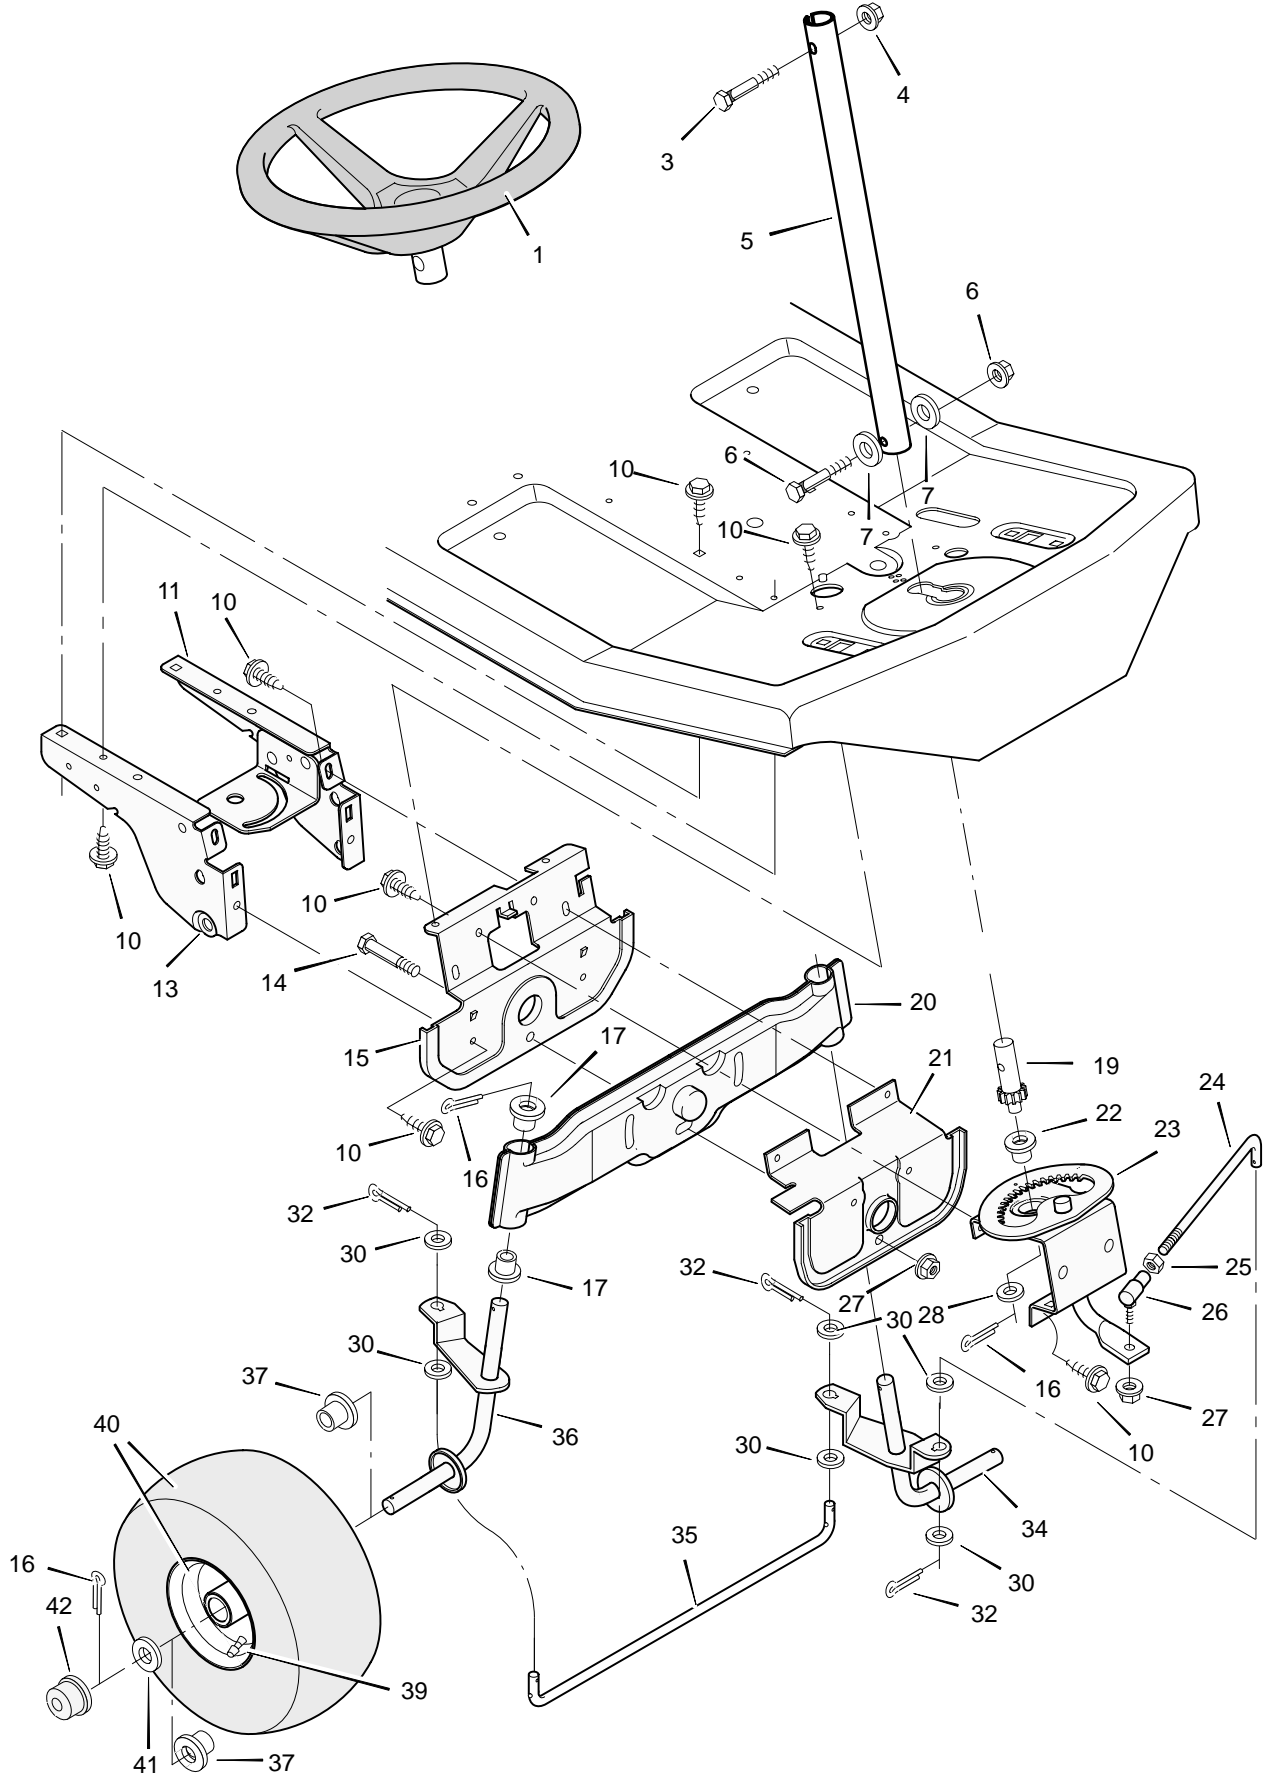

MODEL 30540x67C

REPAIR PARTS MOTION DRIVE

Key No.	Description	Part No.	Key No.	Description	Part No.
1	Locknut, Flange	15x88	40	Link, Parking Brake	56565Z
2	Spring, Compression	164x1	41	Spring, Extension	165x107
3	Guide, Belt	55826	42	Pin, Cotter	30x50
4	Shifter Assembly	56610E701	43	Washer	17x46Z
5	Locknut, Flange	15x84	44	Rod, Clutch	56531Z
6	Screw	26x267	45	Stop, Parking Brake	56227E701
7	Grip, Shift Lever	91573	47	Grommet	56623
8	Hex Nut	15x115	48	Guide, Belt	56215Z
9	Spring, Extension	165x100	49	Screw	26x49
10	Pin, Cotter	30x20	50	Pulley Assembly, Stack	92504Z
11	Washer	17x53Z	51	Bolt, Hex	1x111
12	Bolt, Hex	1x38	52	Ring, Retainer	11x7
13	Plate, Index	56595E701	53	Pulley, Drive	56562
14	Gate, Shift	56606E701	54	Belt, Motion Drive	37x65
15	Brace, Shift Gate	56529E701	55	Pulley, Idler	56526
16	Locknut, Flange	15x89	56	Washer	17x170
17	Support, Seat	56517E701	57	Lockwasher	19x35
18	Grip, Parking Brake	55873	58	Bolt, Hex	1x140
20	Pedal, Rubber	55825	59	Bracket, Idler	56520E701
22	Frame Assembly	56611E245	60	Bolt, Shoulder	9x42
23	Bolt, Hex	1x124	61	Spring, Extension	165x81
25	Bolt, Hex	1x145	62	Locknut, Hex	15x43
26	Lockwasher	18x32	63	Washer	17x148
27	Washer	17x36Z	64	Transaxle, Dana Model 4450-1	‡
28	Yoke, Brake	56500Z	65	Bolt, Carriage	2x53
29	Nut, Adjusting	21920	66	Bracket, Transaxle	56503E701
30	Yoke, Shift	56505Z	67	Bolt, Hex	1x139
31	Washer	17x47Z	68	Washer	17x160
32	Rod, Shift	56591Z	69	Key, Square	56534
33	Washer, Hardened	17x174HT	70	Wheel & Tire Assembly	92308-601
34	Rod, Brake	56530Z	71	Washer	17x195
35	Rod, Parking Brake	56566Z	72	E-Ring	11x3
36	Spring, Extension	165x85	73	Valve Stem **	24373
37	Lever, Pedal	56511E701	74	Tire Only **	24393
38	Plate, Left Suspension	56224E701	75	Hub Cap, Optional	94618
39	Plate, Right Suspension	56023E701			

‡ Parts are available from a Authorized Engine Service Center. See "Engines, Gasoline" or "Gasoline Engines" in the yellow pages of the telephone directory

** Also included with Key No. 70.

MODEL 30540x67C

REPAIR PARTS STEERING