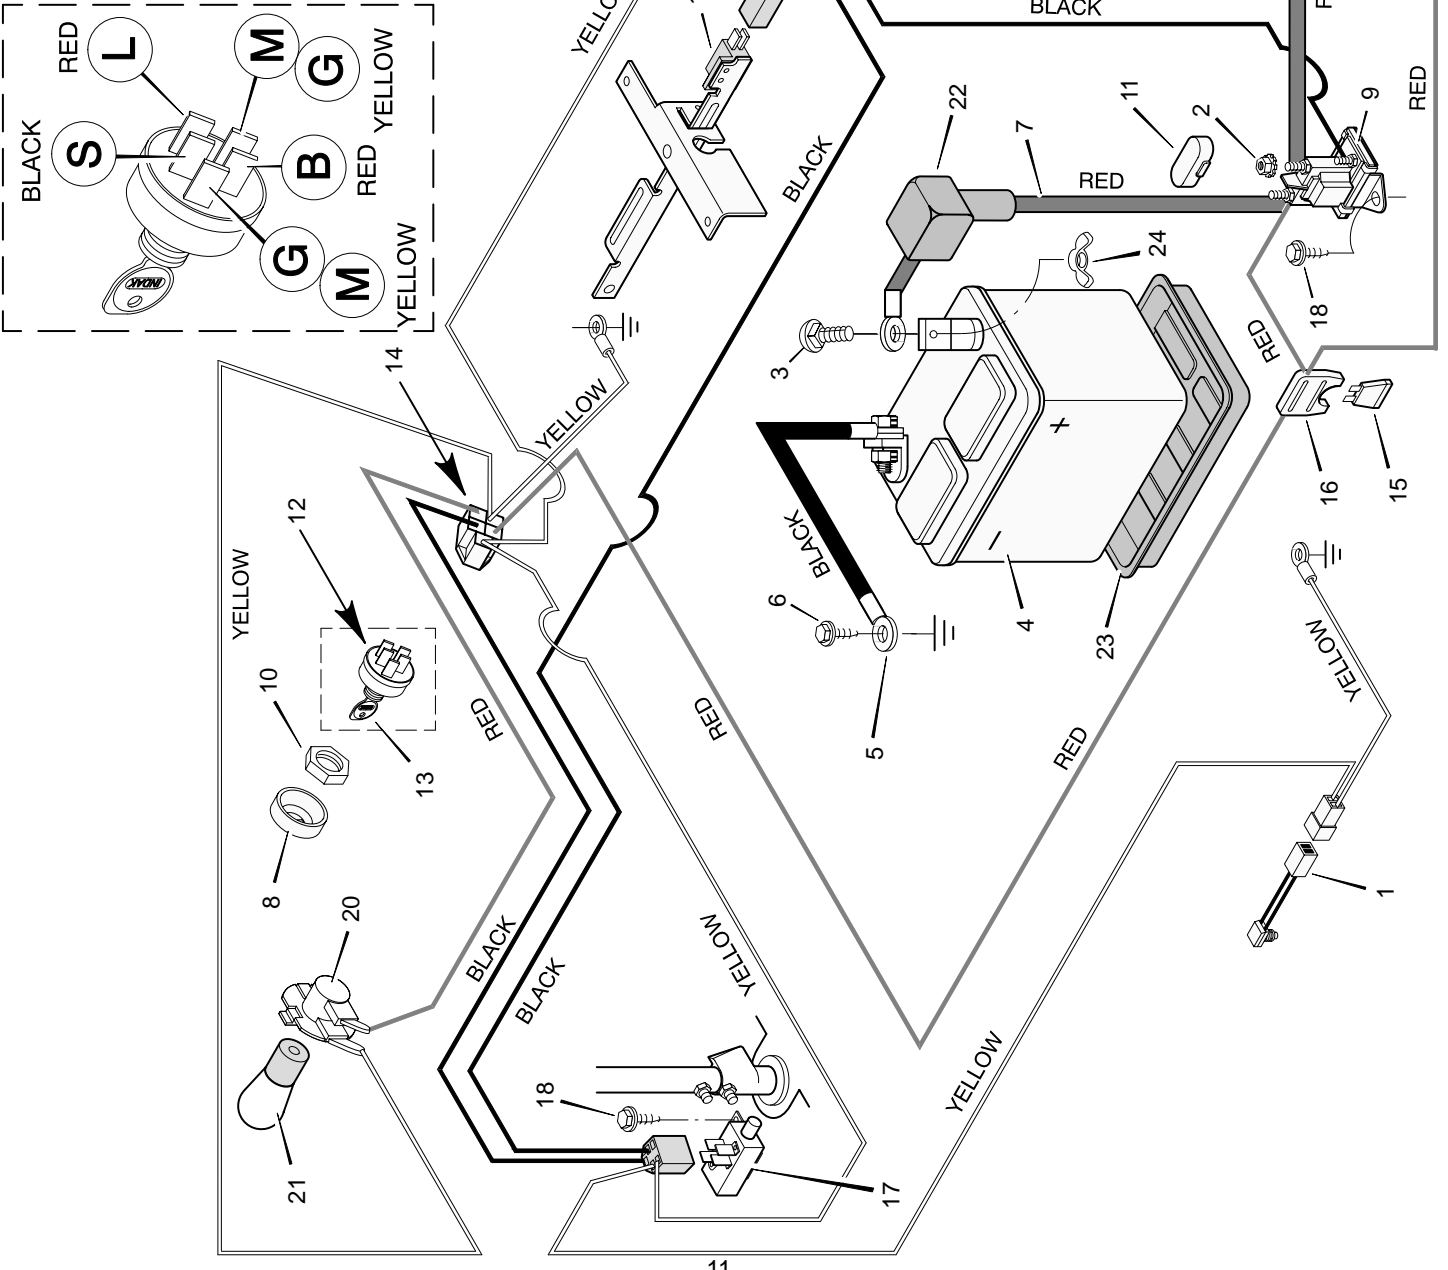

MODEL 30540x67C

REPAIR PARTS ELECTRICAL SYSTEM

POS.	FUNCTION	CIRCUIT (MAKE)
1	OFF	M+G
2	RUN LIGHTS	B+L
3	RUN	NONE
4	START	B+S