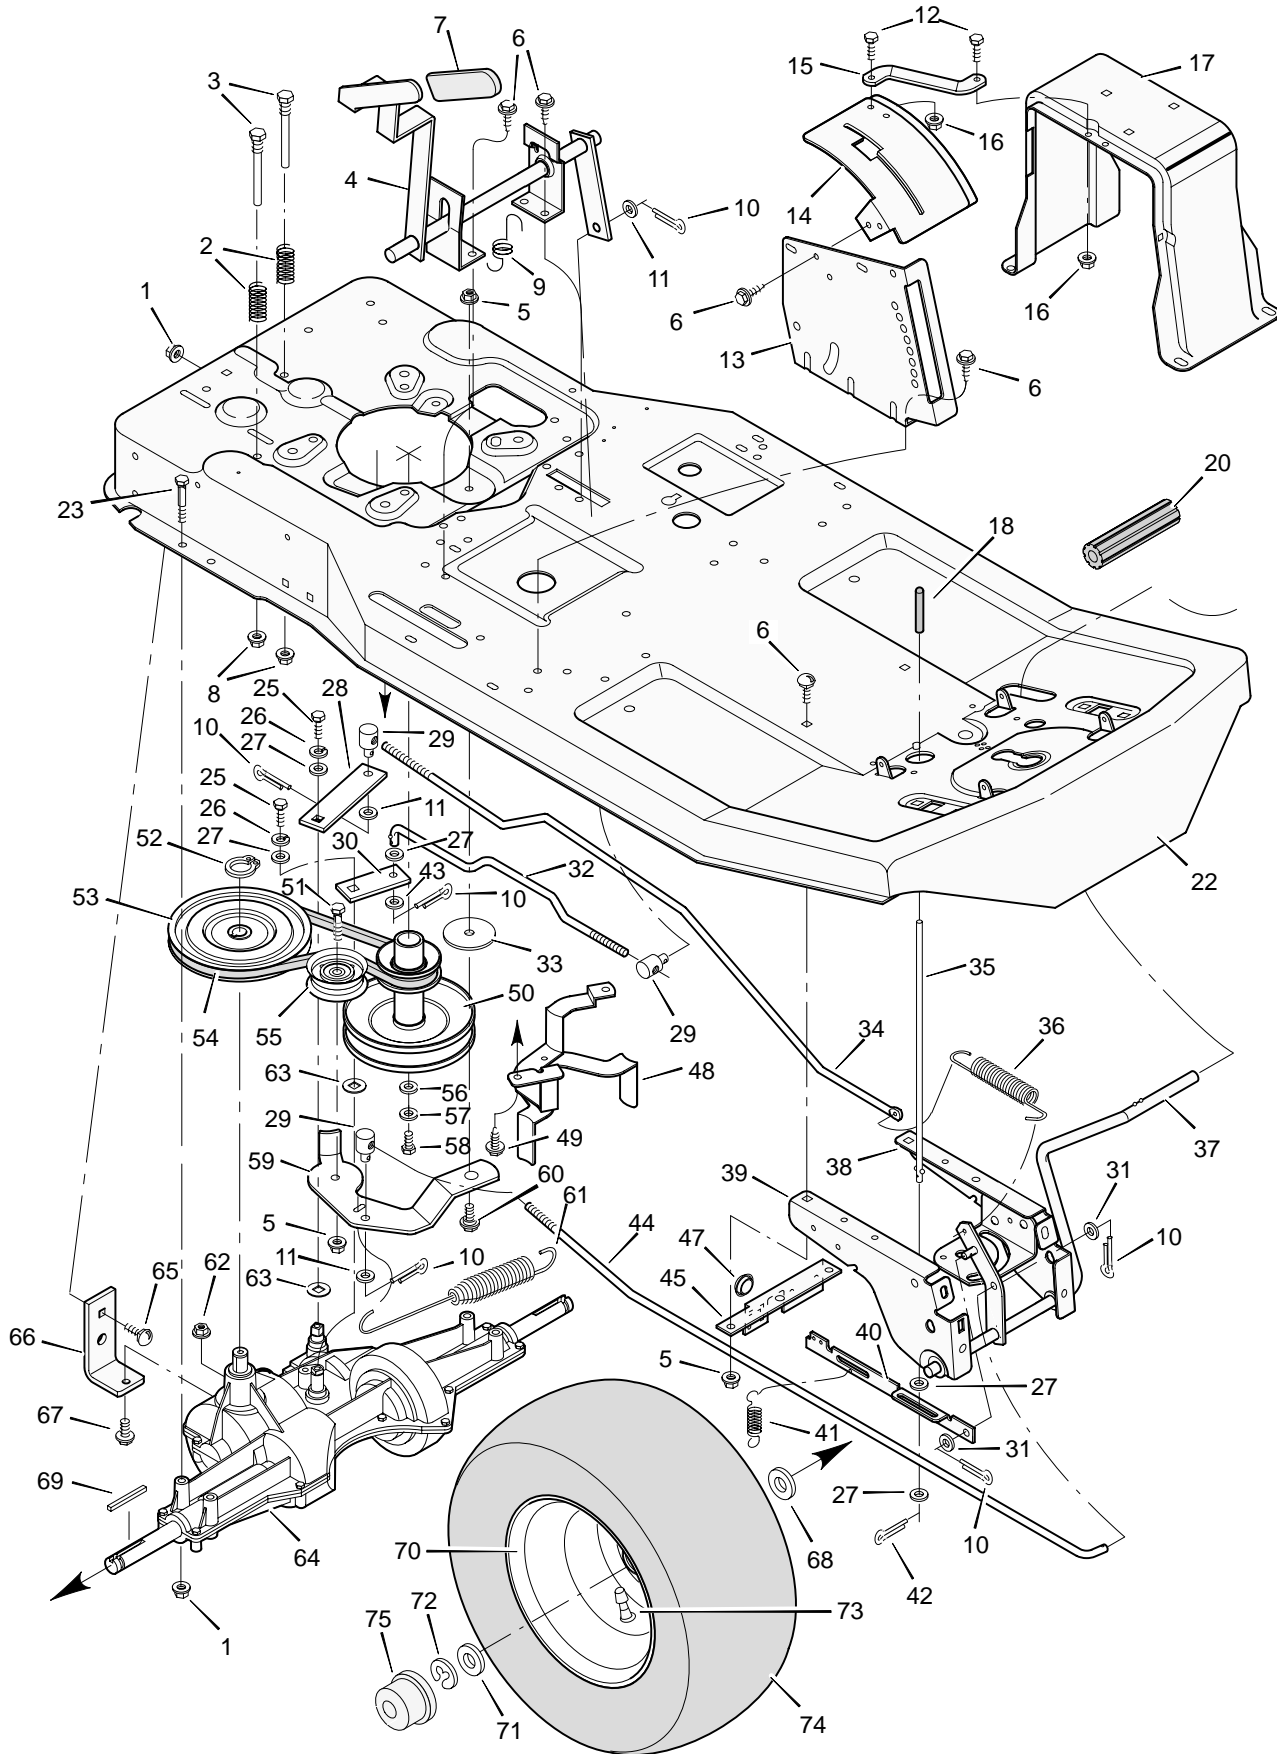

MODEL 30540x67A

REPAIR PARTS MOTION DRIVE

MODEL 30540x67A

REPAIR PARTS MOTION DRIVE

Key No.	Description	Part No.	Key No.	Description	Part No.
1	Locknut, Flange	15x88	40	Link, Parking Brake	56565Z
2	Spring, Compression	164x1	41	Spring, Extension	165x107
3	Guide, Belt	55826	42	Pin, Cotter	30x50
4	Shifter Assembly	56610E701	43	Washer	17x46Z
5	Locknut, Flange	15x84	44	Rod, Clutch	56531Z
6	Screw	26x267	45	Stop, Parking Brake	56227E701
7	Grip, Shift Lever	91573	47	Grommet	56623
8	Hex Nut	15x115	48	Guide, Belt	56215Z
9	Spring, Extension	165x100	49	Screw	26x49
10	Pin, Cotter	30x20	50	Pulley Assembly, Stack	92504Z
11	Washer	17x53Z	51	Bolt, Hex	1x111
12	Bolt, Hex	1x38	52	Ring, Retainer	11x7
13	Plate, Index	56595E701	53	Pulley, Drive	56562
14	Gate, Shift	56606E701	54	Belt, Motion Drive	37x65
15	Brace, Shift Gate	56529E701	55	Pulley, Idler	56526
16	Locknut, Flange	15x89	56	Washer	17x170
17	Support, Seat	56517E701	57	Lockwasher	19x35
18	Grip, Parking Brake	55873	58	Bolt, Hex	1x140
20	Pedal, Rubber	55825	59	Bracket, Idler	56520E701
22	Frame Assembly	56611E701	60	Bolt, Shoulder	9x42
23	Bolt, Hex	1x124	61	Spring, Extension	165x81
25	Bolt, Hex	1x145	62	Locknut, Hex	15x43
26	Lockwasher	18x32	63	Washer	17x148
27	Washer	17x36Z	64	Transaxle, Dana Model 4450-1	‡
28	Yoke, Brake	56500Z	65	Bolt, Carriage	2x53
29	Nut, Adjusting	21920	66	Bracket, Transaxle	56503E701
30	Yoke, Shift	56505Z	67	Bolt, Hex	1x139
31	Washer	17x47Z	68	Washer	17x160
32	Rod, Shift	56591Z	69	Key, Square	56534
33	Washer, Hardened	17x174HT	70	Wheel & Tire Assembly	92308-601
34	Rod, Brake	56530Z	71	Washer	17x115
35	Rod, Parking Brake	56566Z	72	E-Ring	11x3
36	Spring, Extension	165x85	73	Valve Stem **	24373
37	Lever, Pedal	56511E701	74	Tire Only **	24393
38	Plate, Left Suspension	56224E701	75	Hub Cap, Optional	24582
39	Plate, Right Suspension	56023E701			

‡ Parts are available from a Authorized Engine Service Center. See "Engines, Gasoline" or "Gasoline Engines" in the yellow pages of the telephone directory

** Also included with Key No. 70.