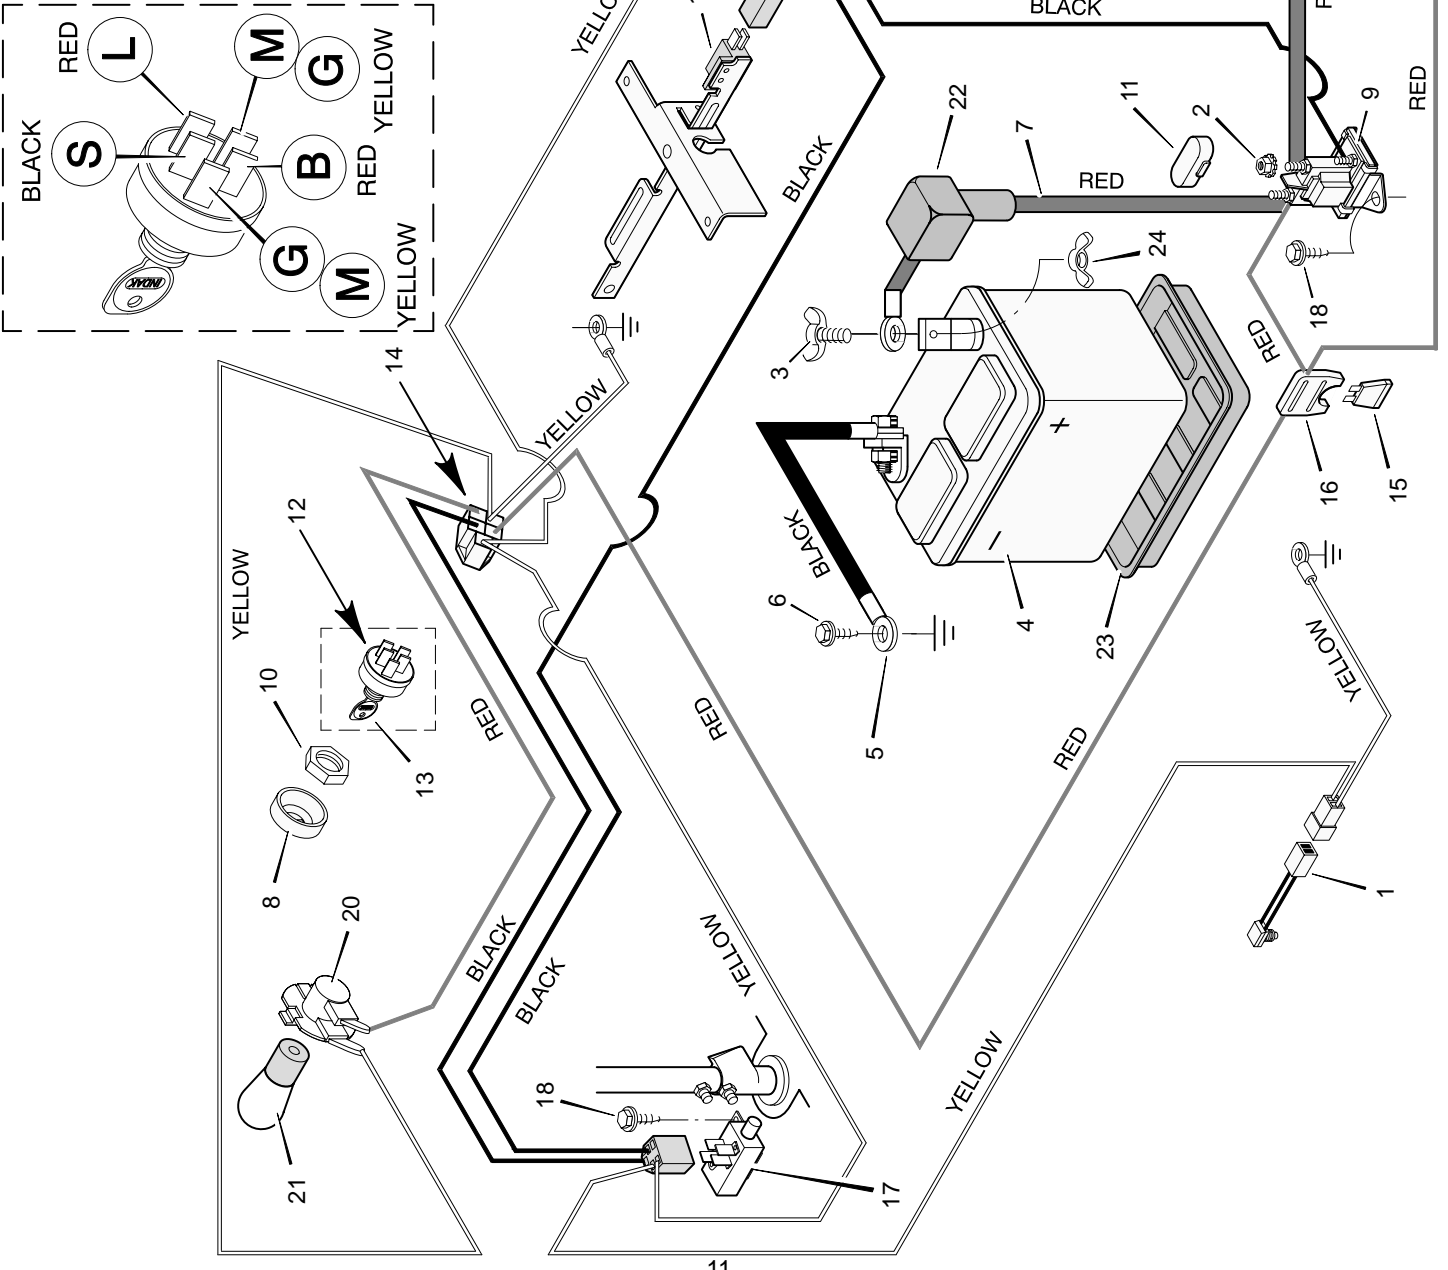

MODEL 30540x67A

REPAIR PARTS ELECTRICAL SYSTEM

POS.	FUNCTION	CIRCUIT (MAKE)
1	OFF	M+G
2	RUN LIGHTS	B+L
3	RUN	NONE
4	START	B+S