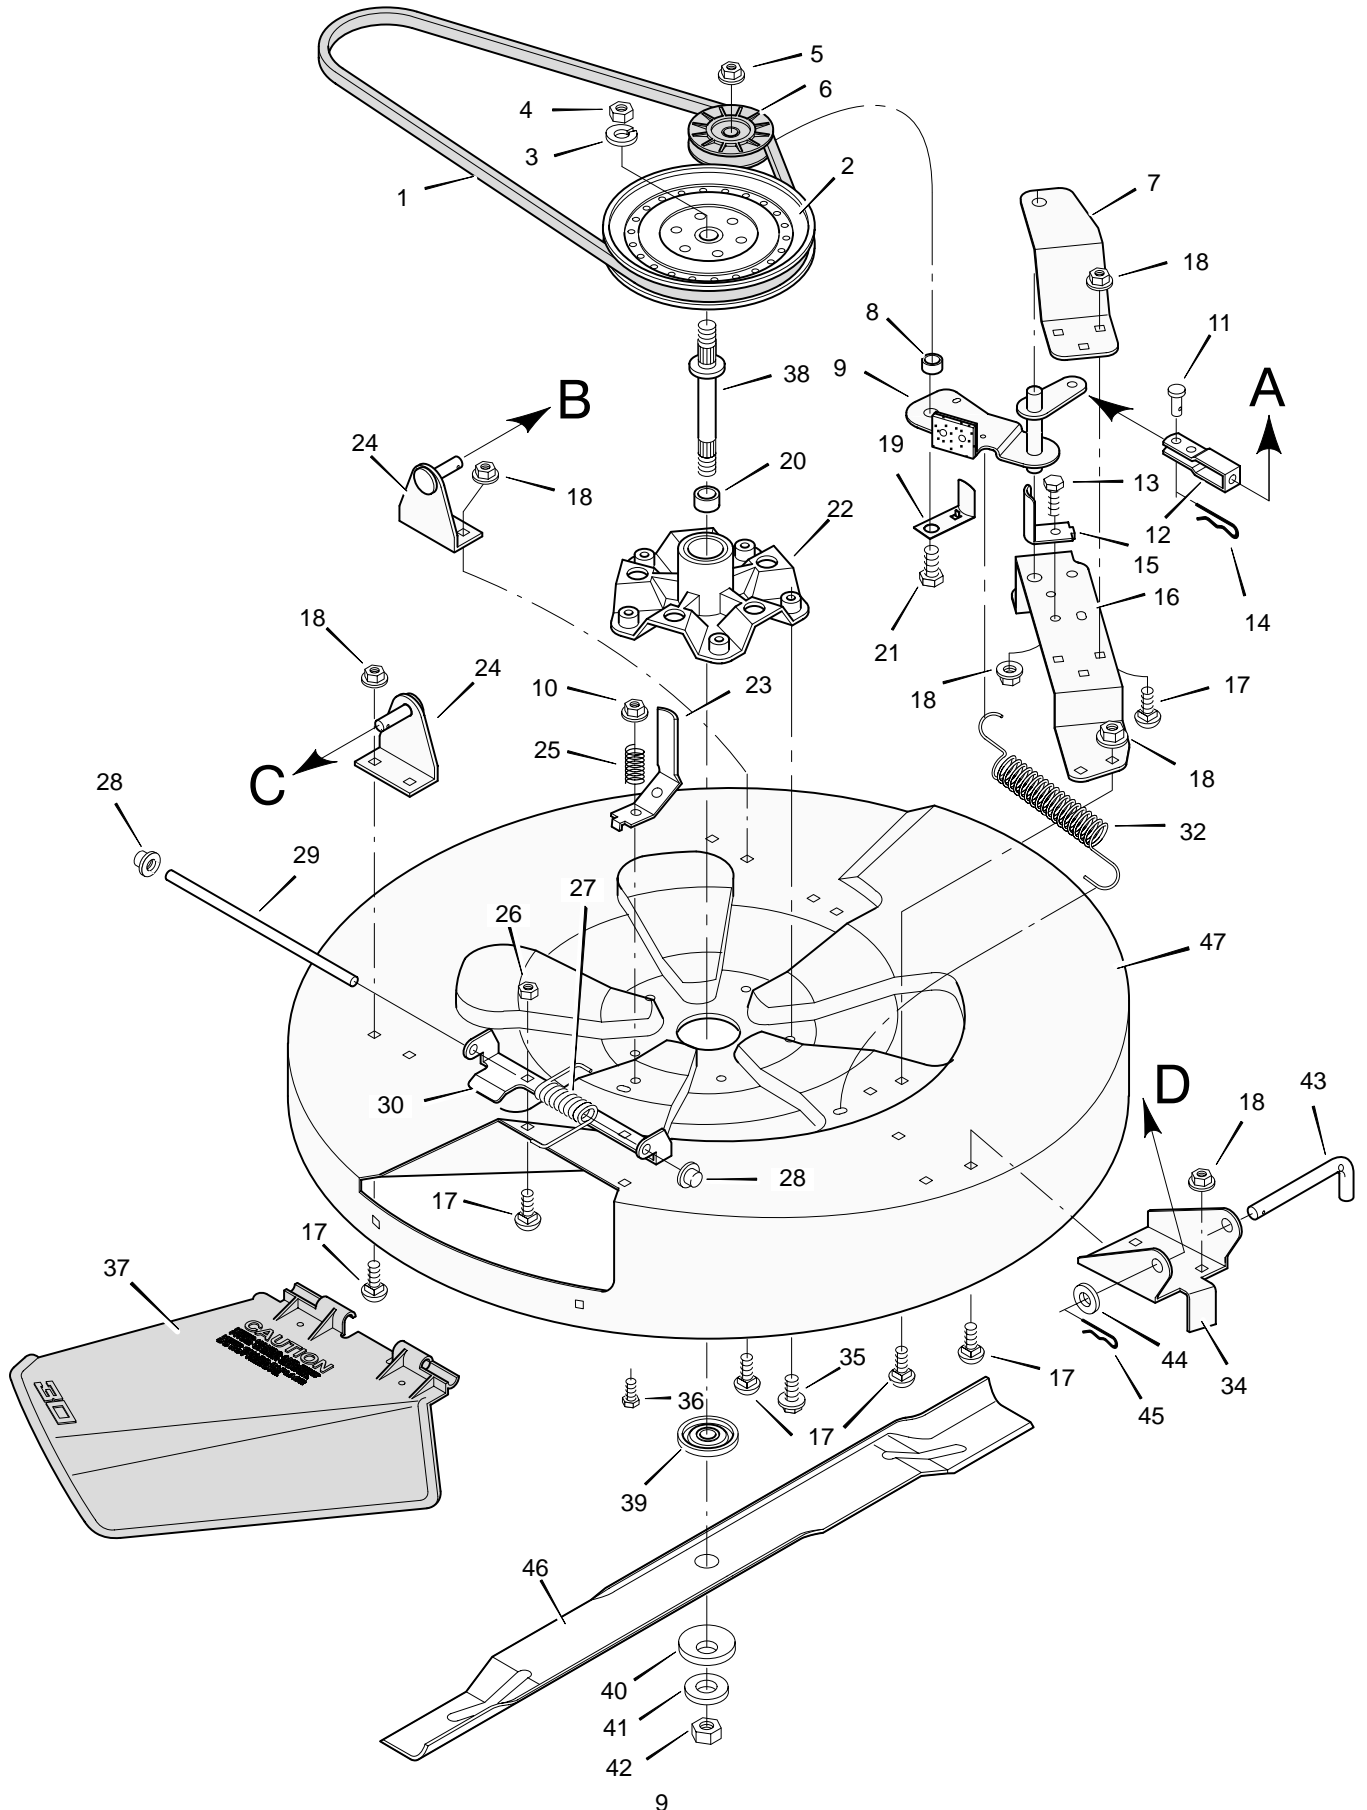

MODEL 30540x67A

REPAIR PARTS MOWER HOUSING

MODEL 30540x67A

REPAIR PARTS MOWER HOUSING

Key No.	Description	Part No.	Key No.	Description	Part No.
1	Belt, Mower Drive	37x57	24	Bracket, Hanger	55974E701
2	Pulley, Splined	91951	25	Spring, Compression	164x1
3	Lockwasher	18x33	26	Nut, Hex	15x43Z
4	Locknut, Hex	15x100	27	Spring, Torsional	166x4
5	Nut, Hex	15x41	28	Push On Cap	28x23
6	Pulley, Idler	91178	29	Rod	21197Z
7	Bracket, Upper Idler	55921E701	30	Hinge, Chute Deflector	56213E701
8	Spacer	55895Z	32	Spring, Extension	165x68
9	Assembly, Blade Idler	55979E701	34	Bracket, Front	55916E701
10	Locknut, Flange	15x88	35	Screw	26x216
11	Pin, Clevis	29x99	36	Bolt, Hex	1x75
12	Clevis	24471Z	37	Deflector, Chute	55971
13	Bolt, Hex	1x45	38	Mandrel	91921
14	Pin, Hair	31x6	39	Adapter, Blade	92466
15	Guide, Belt	55977E701	40	Washer, Belleville	17x166
16	Bracket, Lower Idler	55920E701	41	Washer, Hardened	17x165
17	Bolt, Carriage	2x53Z	42	Nut, Hex	15x100
18	Nut, Flange	15x79	43	Pin, Pull	90828Z
19	Guide, Belt	55894E701	44	Washer	17x67Z
20	Spacer	91925	45	Pin, Hair	31x4
21	Bolt, Hex	1x127	46	Blade, Standard	55793E701
22	Housing, Mandrel	55962	1-47	Mower Housing, Complete	403330
23	Guide, Belt	55956Z