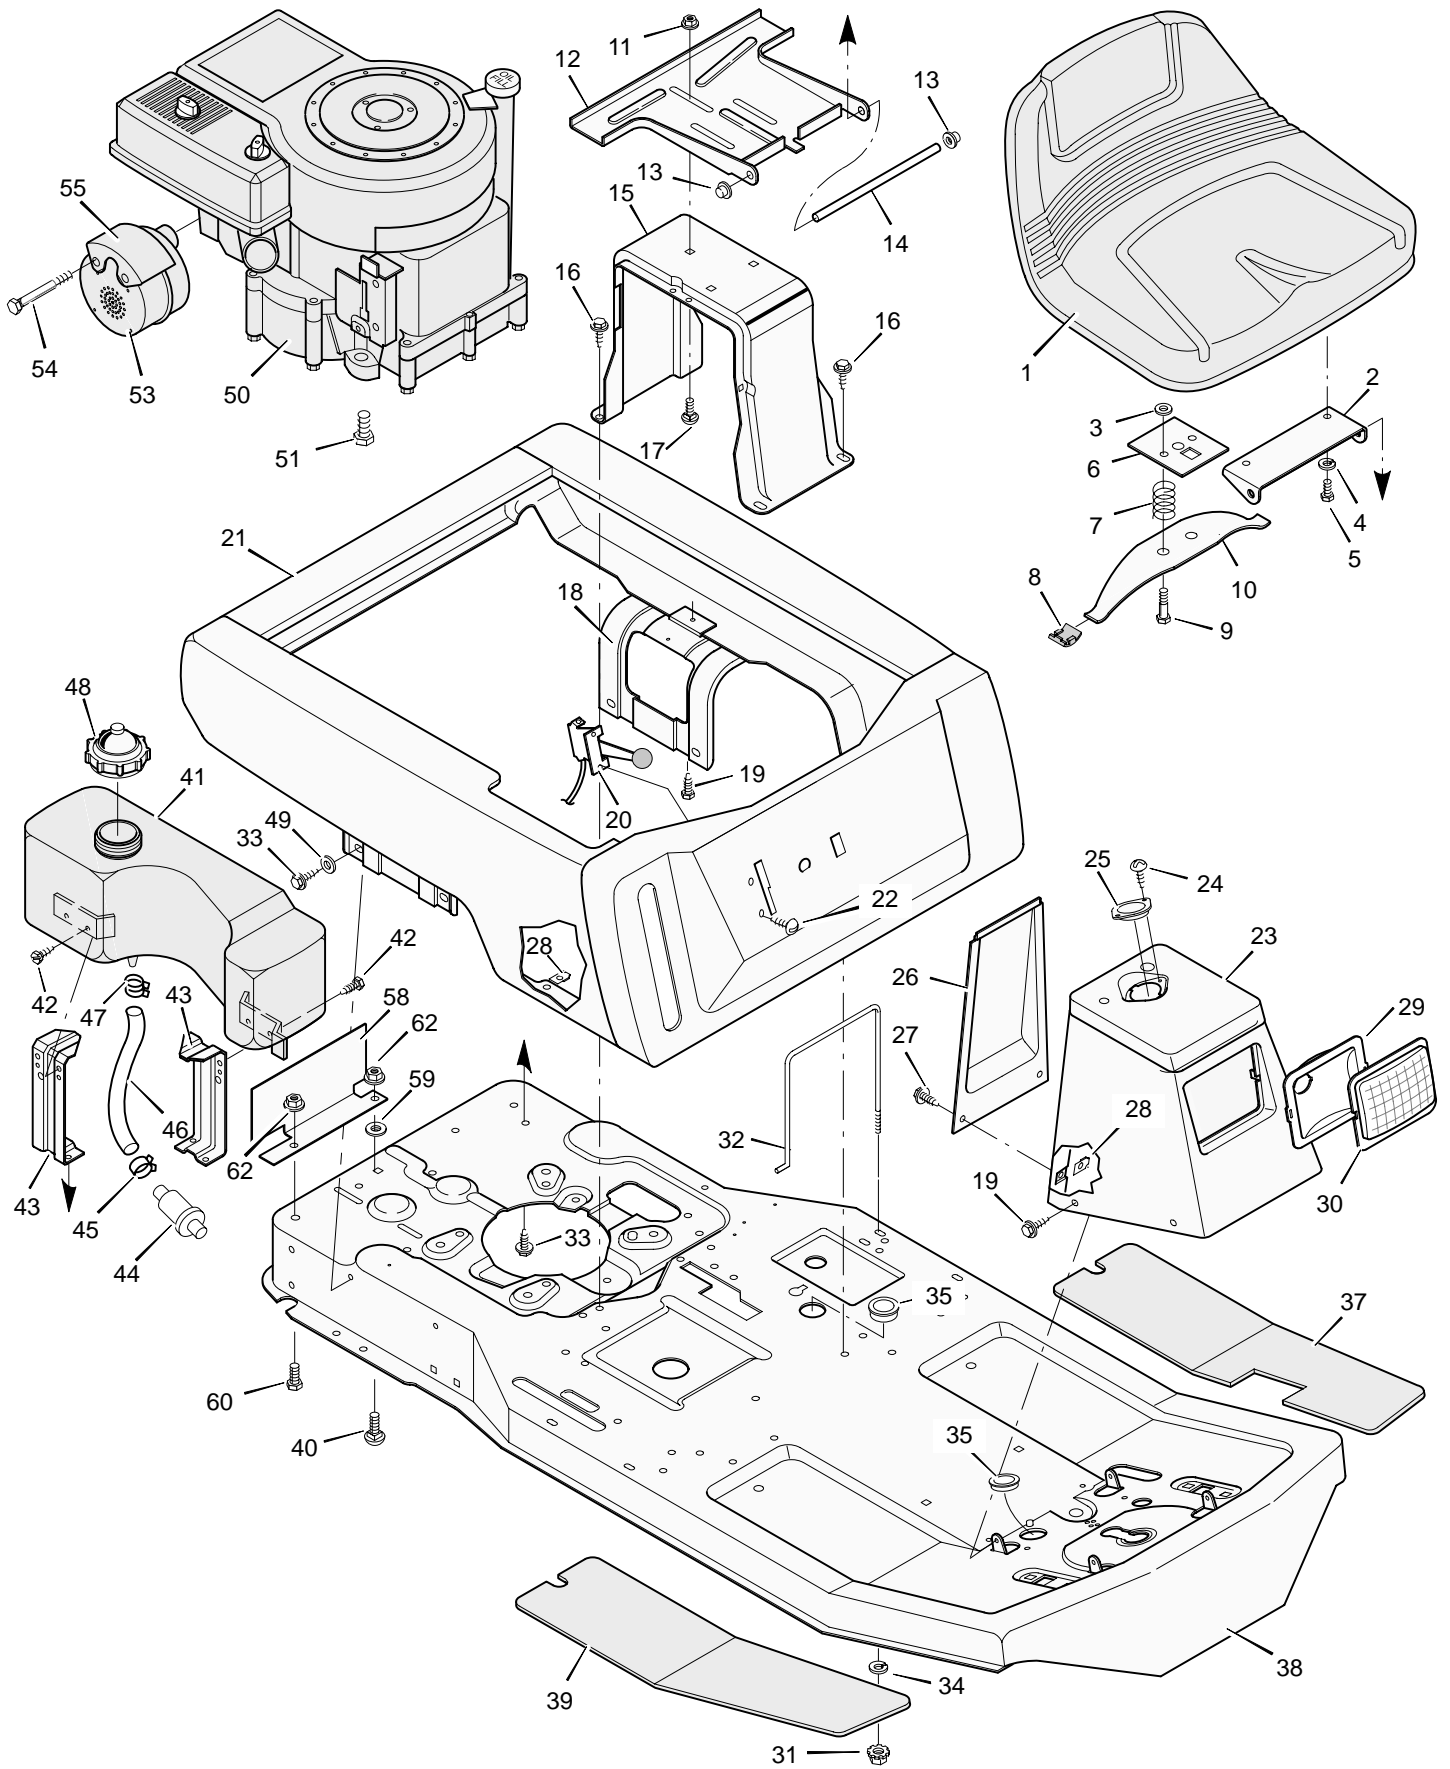

# REPAIR PARTS BODY CHASSIS

# REPAIR PARTS BODY CHASSIS

Key No.	Description	Part No.	Key No.	Description	Part No.
1	Seat	91965	35	Grommet	21268
2	Hinge, Seat	56516E701	37	Mat, Left	56107
3	Retainer	28x64	38	Frame Assembly	56611E245
4	Lockwasher	18x16	39	Mat, Right	56106
5	Bolt, Hex	1x45	40	Bolt, Carriage	2x53
6	Plate, Seat Switch	91963Z	41	Tank, Fuel	55805
7	Spring, Compression	164x26	42	Screw	26x213
8	Glide, Seat Spring	91822	43	Bracket, Fuel Tank	55806E701
9	Bolt, Shoulder	9x38	44	Filter, Fuel	56002
10	Spring, Seat	91964	45	Clamp	91174
11	Locknut, Flange	15x88	46	Line, Fuel	91022
12	Bracket, Seat Pivot	56518E701	47	Clamp	23713
13	Cap, Push On	28x23	48	Cap, Fuel	92317
14	Rod, Seat Hinge	56537Z	49	Washer	19x6
15	Support, Seat	56517E701	50	Engine	‡
16	Screw	26x249	51	Bolt, Engine Mount	25x7
17	Bolt, Carriage	2x53	53	Muffler	90331
18	Support, Body *	55017E701	54	Bolt	1x117
19	Screw	26x214	55	Shield, Heat	90333
20	Throttle Control	56598	58	Shield, Heat	56636E701
21	Body	54766E245	59	Washer	28x64
22	Screw	26x201	60	Bolt	1x91
23	Console Assembly	56570E245	62	Locknut, Flange	15x76
24	Screw	26x201	—	Owner's Manual	F-96617
25	Bearing, Steering Post	56022	—	Parts List	F-96618
26	Console, Plate	55023E245	—	Decal, Right Panel	44x3024
27	Screw	4x24	—	Decal, Left Panel	44x3025
28	J-Nut	28x18	—	Decal, Shift	44x4402
29	Reflector	56241Z	—	Decal, Left Console	44x3467
30	Lens	90082	—	Decal, Right Console	44x3468
31	Locknut	15x66	—	Decal, Front	44x3023
32	Clamp, Battery	54800Z	—	Decal, Clutch/Brake	44x5437
33	Screw	26x49	—	Decal, Warning	44x5942
34	Washer	17x38Z			