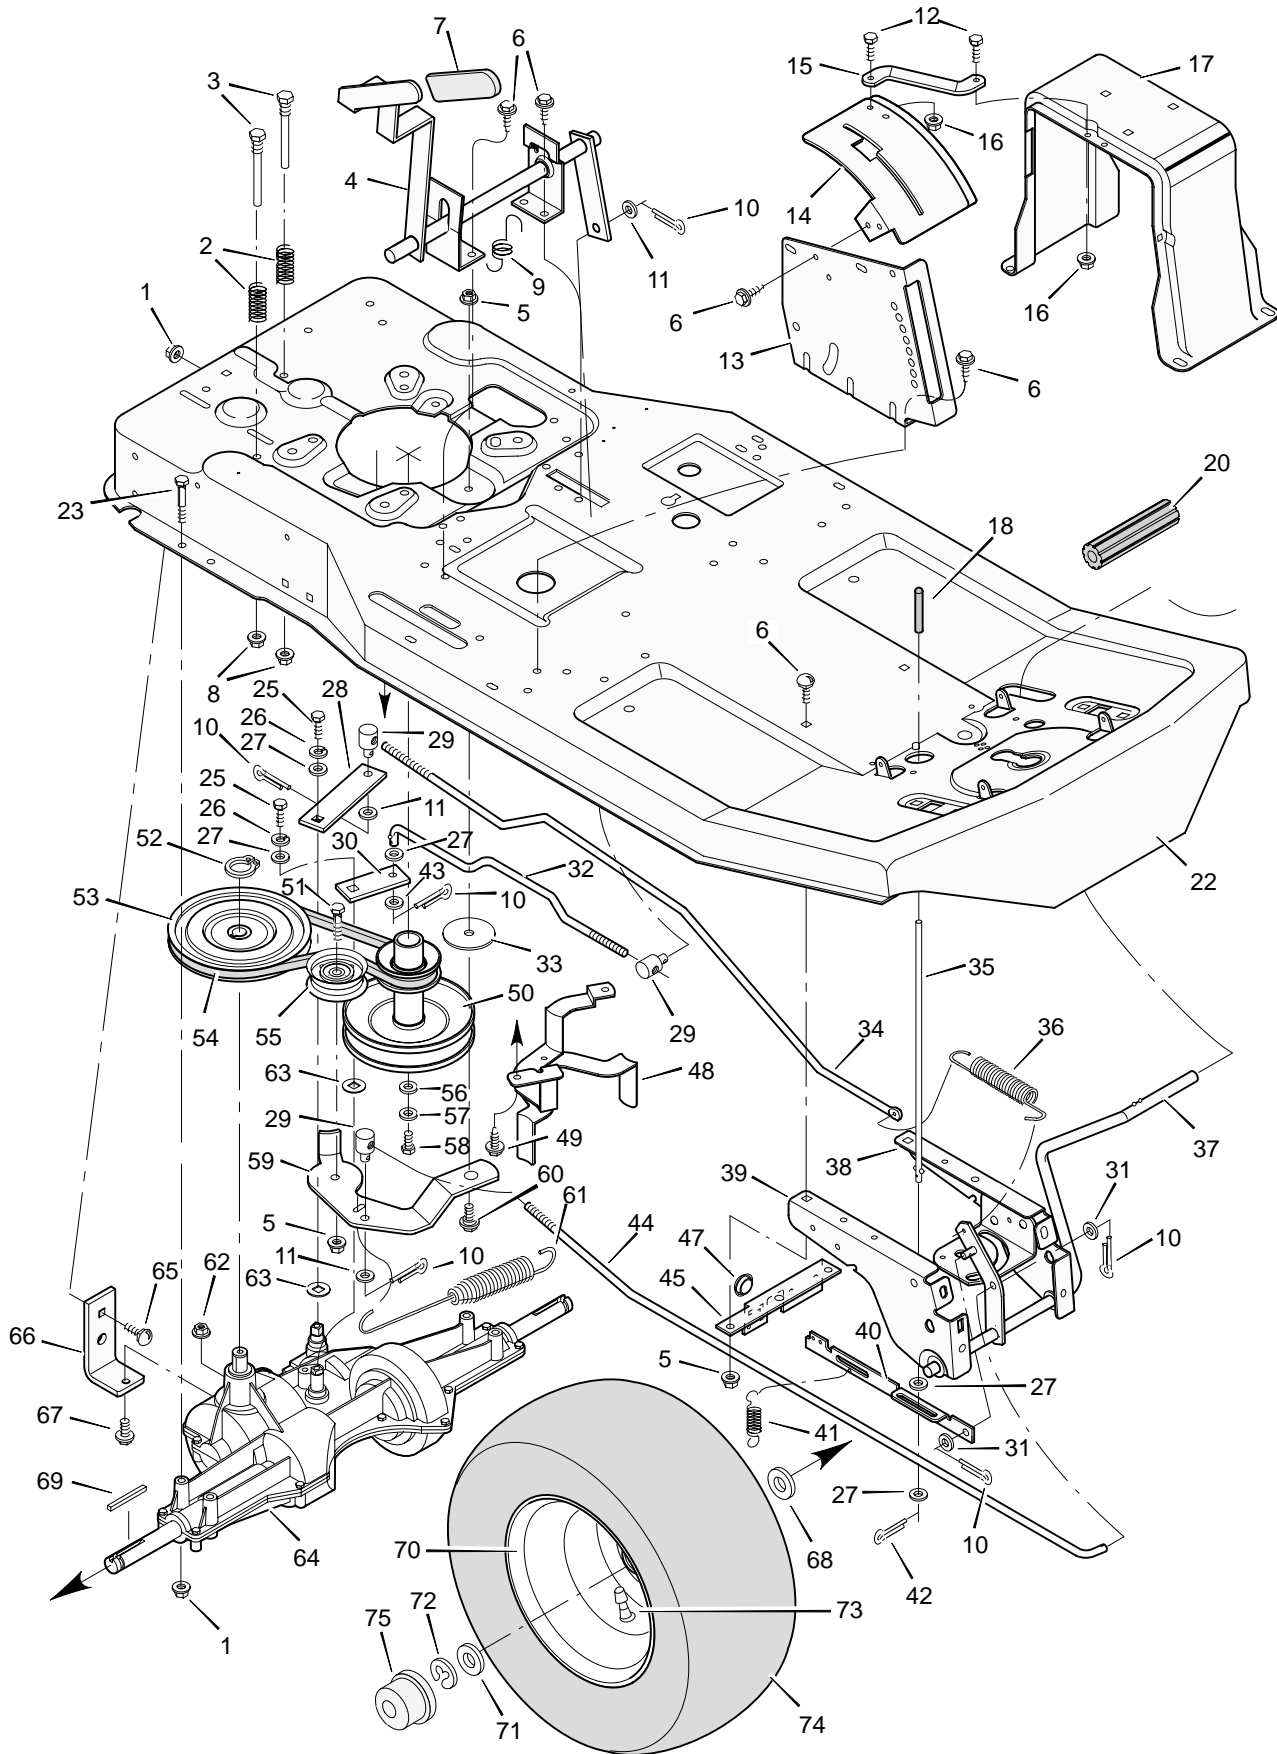

MODEL 30540x66F

REPAIR PARTS MOTION DRIVE

MODEL 30540x66F

REPAIR PARTS MOTION DRIVE

Key No.	Description	Part No.	Key No.	Description	Part No.
1	Locknut, Flange	15x88	40	Link, Parking Brake	56565Z
2	Spring, Compression	164x1	41	Spring, Extension	165x107
3	Guide, Belt	55826	42	Pin, Cotter	30x50
4	Shifter Assembly	56610E701	43	Washer	17x46Z
5	Locknut, Flange	15x84	44	Rod, Clutch	56531Z
6	Screw	26x267	45	Stop, Parking Brake	56227E701
7	Grip, Shift Lever	91573	47	Grommet	56623
8	Hex Nut	15x115	48	Guide, Belt	56215Z
9	Spring, Extension	165x100	49	Screw	26x49
10	Pin, Cotter	30x20	50	Pulley Assembly, Stack	92504Z
11	Washer	17x53Z	51	Bolt, Hex	1x111
12	Bolt, Hex	1x38	52	Ring, Retainer	11x7
13	Plate, Index	56595E701	53	Pulley, Drive	56562
14	Gate, Shift	56606E701	54	Belt, Motion Drive	37x65
15	Brace, Shift Gate	56529E701	55	Pulley, Idler	56526
16	Locknut, Flange	15x89	56	Washer	17x170
17	Support, Seat	56517E701	57	Lockwasher	19x35
18	Grip, Parking Brake	55873	58	Bolt, Hex	1x140
20	Pedal, Rubber	55825	59	Bracket, Idler	56520E701
22	Frame Assembly	56611E245	60	Bolt, Shoulder	9x42
23	Bolt, Hex	1x124	61	Spring, Extension	165x81
25	Bolt, Hex	1x145	62	Locknut, Hex	15x43
26	Lockwasher	18x32	63	Washer	17x148
27	Washer	17x36Z	64	Transaxle, Dana Model 4450-1	‡
28	Yoke, Brake	56500Z	65	Bolt, Carriage	2x53
29	Nut, Adjusting	21920	66	Bracket, Transaxle	56503E701
30	Yoke, Shift	56505Z	67	Bolt, Hex	1x139
31	Washer	17x47Z	68	Washer	17x160
32	Rod, Shift	56591Z	69	Key, Square	56534
33	Washer, Hardened	17x174HT	70	Wheel & Tire Assembly	92308-601
34	Rod, Brake	56530Z	71	Washer	17x195
35	Rod, Parking Brake	56566Z	72	E-Ring	11x3
36	Spring, Extension	165x85	73	Valve Stem **	24373
37	Lever, Pedal	56511E701	74	Tire Only **	24393
38	Plate, Left Suspension	56224E701	75	Hub Cap, Optional	94618
39	Plate, Right Suspension	56023E701			

‡ Parts are available from a Authorized Engine Service Center. See "Engines, Gasoline" or "Gasoline Engines" in the yellow pages of the telephone directory

** Also included with Key No. 70.