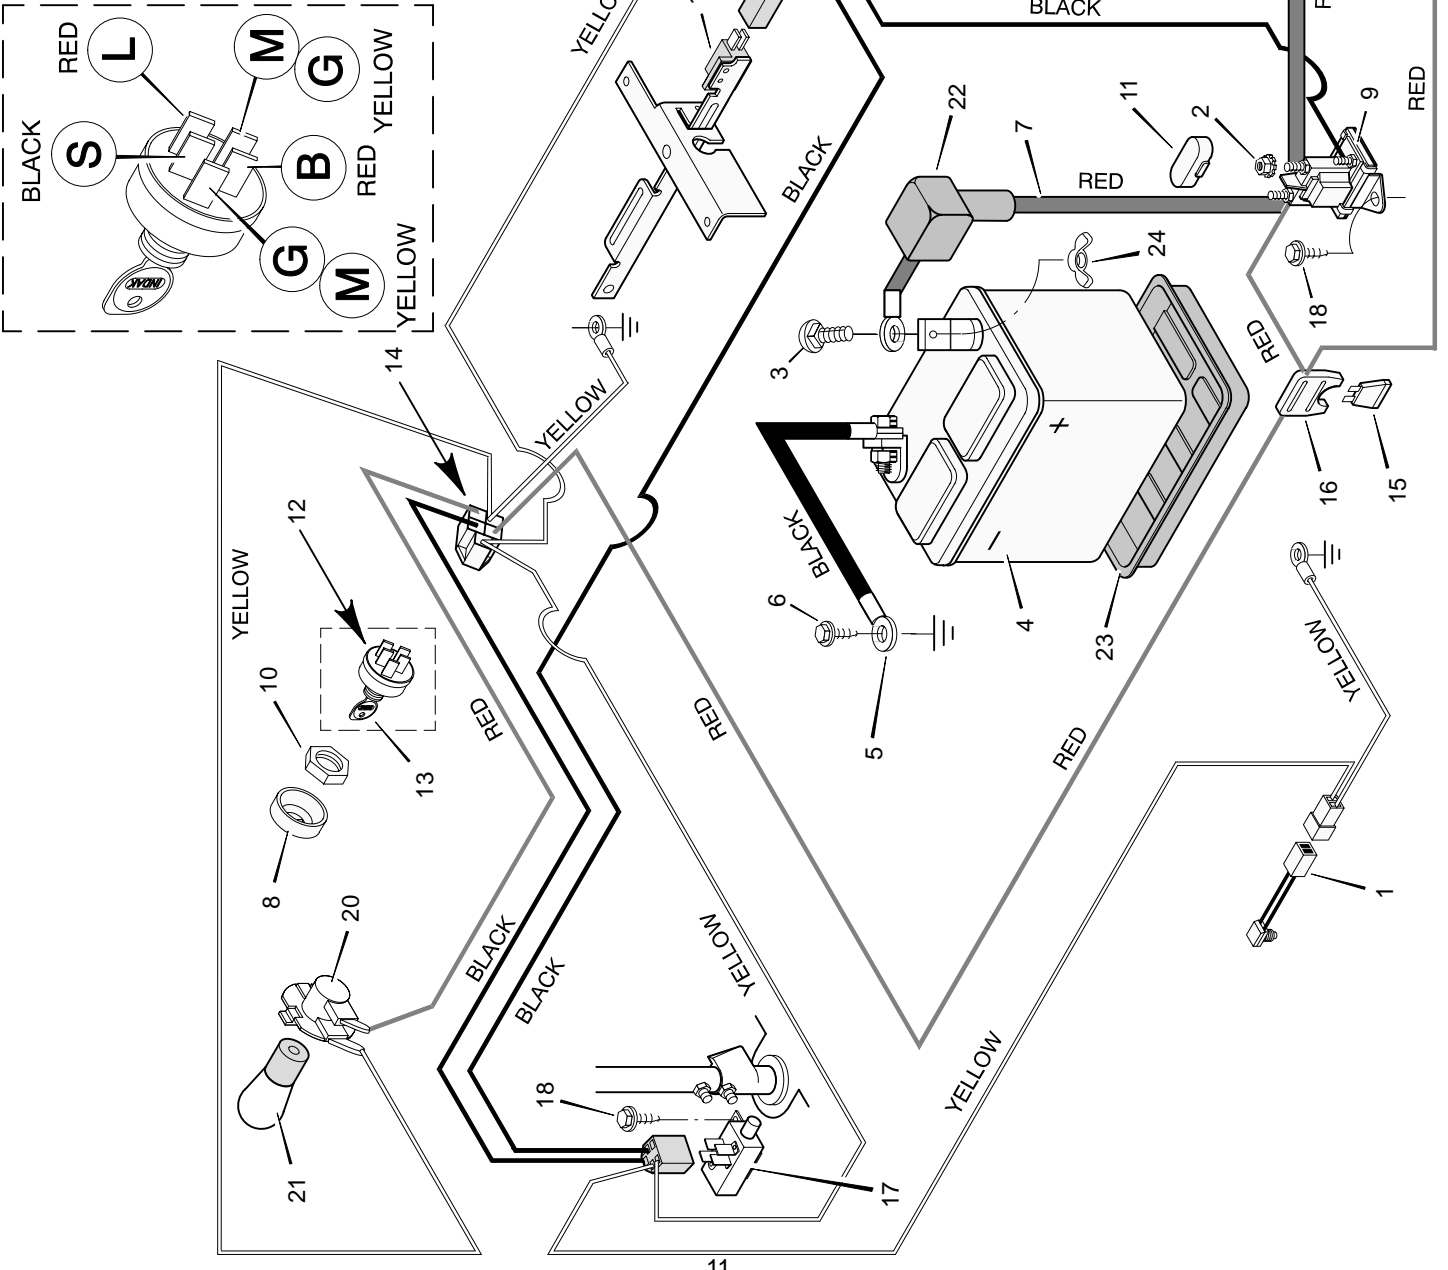

MODEL 30540x66F

REPAIR PARTS MOWER HOUSING

MODEL 30540x66F

REPAIR PARTS MOWER HOUSING

Key No.	Description	Part No.	Key No.	Description	Part No.
1	Belt, Mower Drive	37x57	24	Bracket, Hanger	55974E701
2	Pulley, Splined	91951	25	Spring, Compression	164x1
3	Lockwasher	18x33	26	Nut, Hex	15x43Z
4	Locknut, Hex	15x100	27	Spring, Torsional	166x4
5	Nut, Hex	15x41	28	Push On Cap	28x23
6	Pulley, Idler	91178	29	Rod	21197Z
7	Bracket, Upper Idler	55921E701	30	Hinge, Chute Deflector	56213E701
8	Spacer	55895Z	32	Spring, Extension	165x68
9	Assembly, Blade Idler	55979E701	34	Bracket, Front	55916E701
10	Locknut, Flange	15x88	35	Screw	26x216
11	Pin, Clevis	29x99	36	Bolt, Hex	1x75
12	Clevis	24471Z	37	Deflector, Chute	55971
13	Bolt, Hex	1x45	38	Mandrel	91921
14	Pin, Hair	31x6	39	Adapter, Blade	92466
15	Guide, Belt	55977E701	40	Washer, Belleville	17x166
16	Bracket, Lower Idler	55920E701	41	Washer, Hardened	17x165
17	Bolt, Carriage	2x53Z	42	Nut, Hex	15x100
18	Nut, Flange	15x79	43	Pin, Pull	90828Z
19	Guide, Belt	55894E701	44	Washer	17x67Z
20	Spacer	91925	45	Pin, Hair	31x4
21	Bolt, Hex	1x127	46	Blade, Standard	55793E701
22	Housing, Mandrel	55962	1-47	Mower Housing, Complete	403330
23	Guide, Belt	55956Z			

MODEL 30540x66F

REPAIR PARTS ELECTRICAL SYSTEM

POS.	FUNCTION	CIRCUIT (MAKE)
1	OFF	M+G
2	RUN LIGHTS	B+L
3	RUN	NONE
4	START	B+S

Key No.	Description	Part No.
1	Switch, Seat Sensor	91031
2	Locknut	15x66
3	Bolt	6x66
4	Battery	91414
—	Acid, Battery (Electrolyte)	93292
5	Cable, Battery Ground	24x3
6	Screw	26x49
7	Cable, Red Battery	24x24
8	Cap, Ignition	91488
9	Solenoid	24285
10	Nut, Hex	91489
11	Cover, Solenoid	56049
12	Switch, Ignition	91846
13	Key, Ignition	20729
14	Harness, Chassis Wire	250x64
15	Fuse	54212
16	Holder, Fuse	407078
17	Switch, Limit	91032
18	Screw	26x233
19	Switch, Limit	24273
20	Socket, Light	92372
21	Bulb, Light	90084
22	Cover, Terminal	54148
23	Tray, Battery	91896
24	Wingnut	14x79