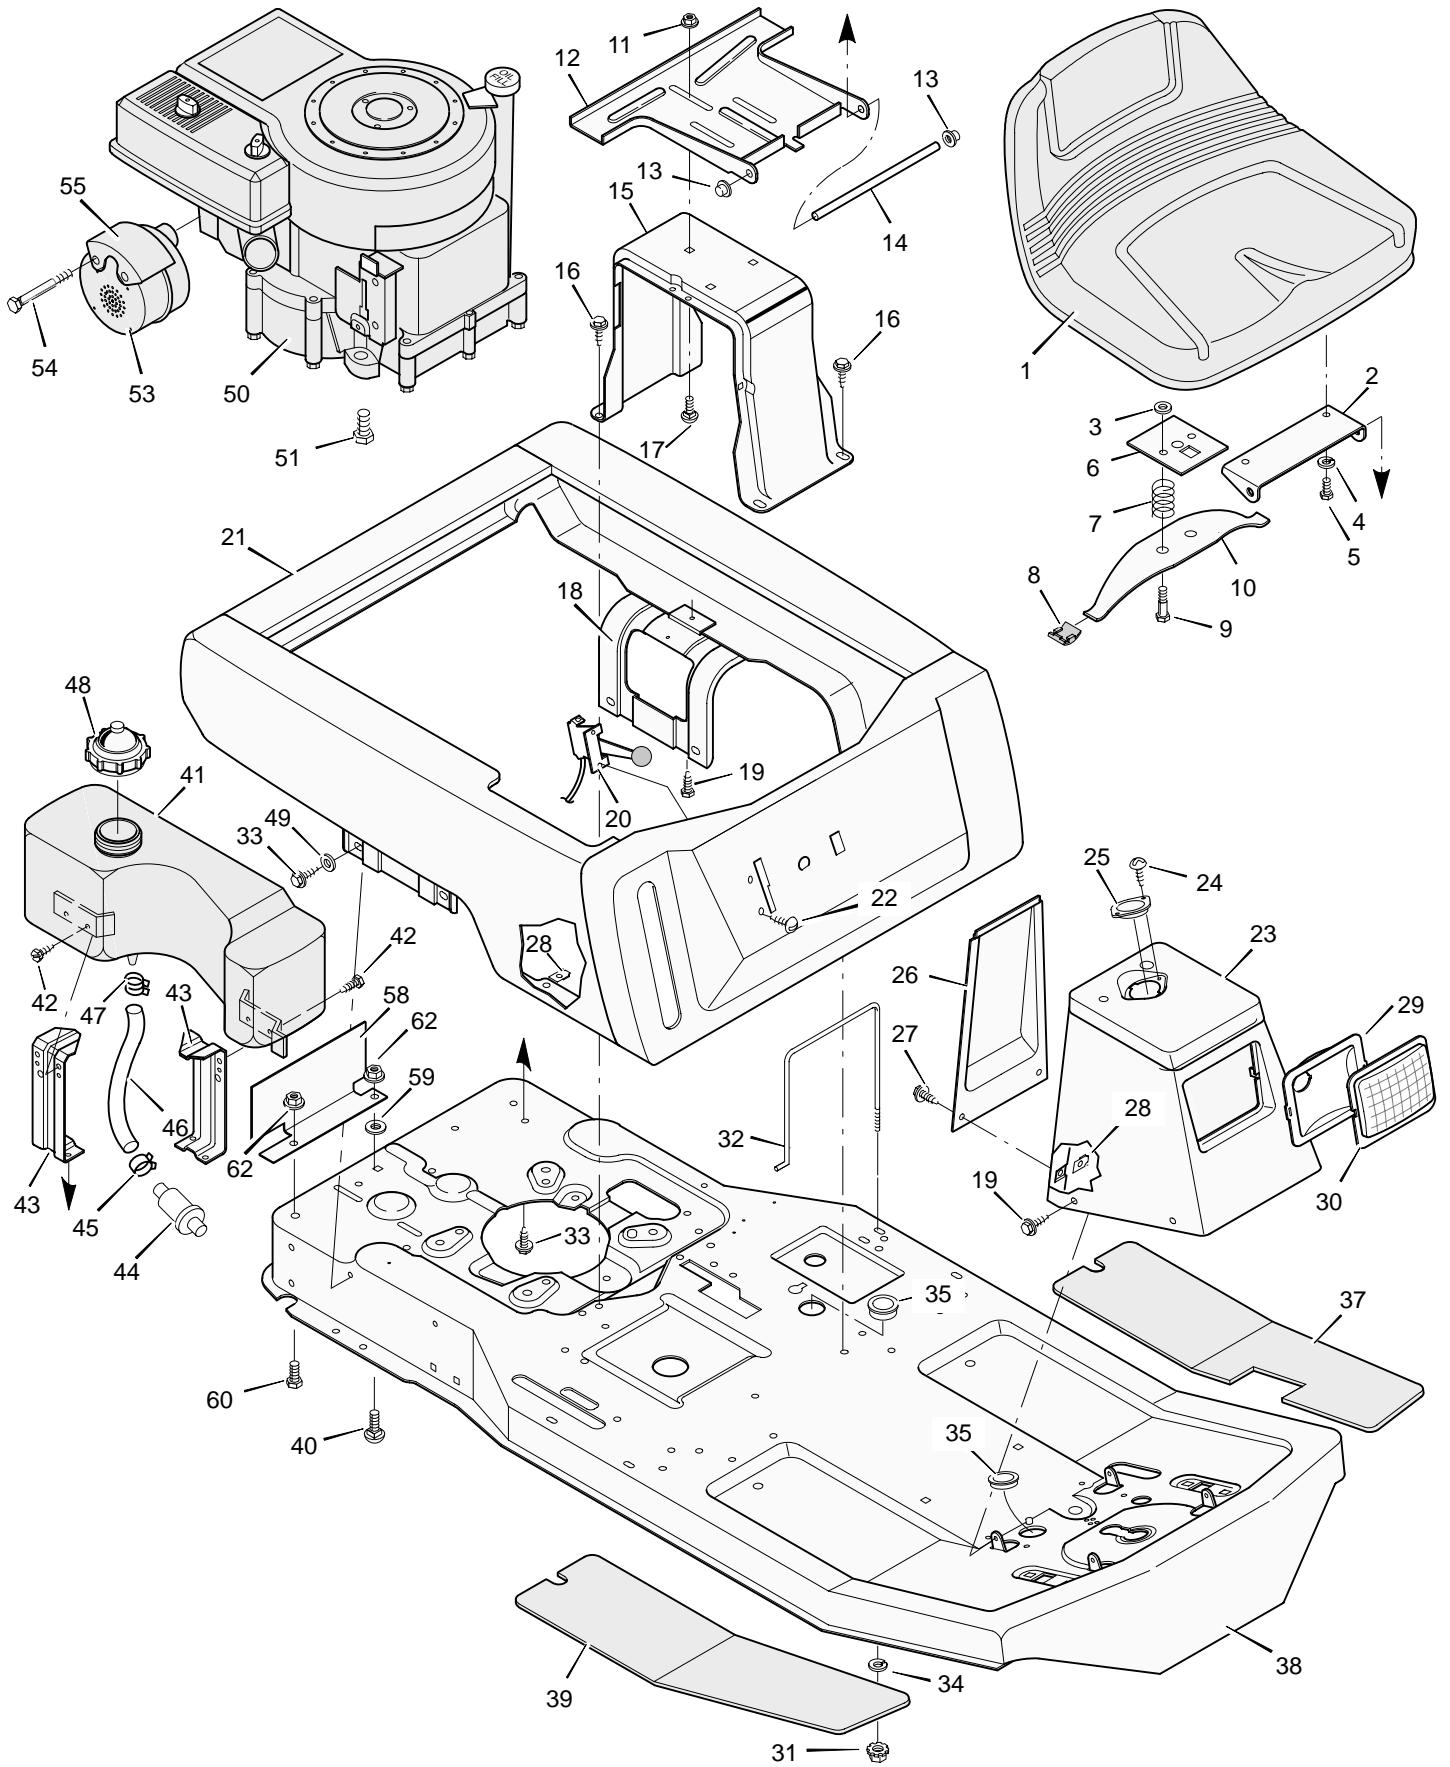

MODEL 30540x66F

REPAIR PARTS BODY CHASSIS

MODEL 30540x66F

REPAIR PARTS BODY CHASSIS

Key No.	Description	Part No.	Key No.	Description	Part No.
1	Seat	92387	35	Grommet	21268
2	Hinge, Seat	56516E701	37	Mat, Left	56107
3	Retainer	28x64	38	Frame Assembly	56611E245
4	Lockwasher	18x16	39	Mat, Right	56106
5	Bolt, Hex	1x45	40	Bolt, Carriage	2x53
6	Plate, Seat Switch	91963Z	41	Tank, Fuel	55805
7	Spring, Compression	164x26	42	Screw	26x213
8	Glide, Seat Spring	91822	43	Bracket, Fuel Tank	55806E701
9	Bolt, Shoulder	9x38	44	Filter, Fuel	56002
10	Spring, Seat	91964	45	Clamp	91174
11	Locknut, Flange	15x88	46	Line, Fuel	91022
12	Bracket, Seat Pivot	56518E701	47	Clamp	23713
13	Cap, Push On	28x23	48	Cap, Fuel	92317
14	Rod, Seat Hinge	56537Z	49	Washer	19x6
15	Support, Seat	56517E701	50	Engine	‡
16	Screw	26x249	51	Bolt, Engine Mount	25x7
17	Bolt, Carriage	2x53	53	Muffler	90331
18	Support, Body *	55017E701	54	Bolt	1x117
19	Screw	26x214	55	Shield, Heat	90333
20	Throttle Control	56599	58	Shield, Heat	56636E701
21	Body	54766E245	59	Washer	28x64
22	Screw	26x201	60	Bolt	1x91
23	Console Assembly	56570E245	62	Locknut, Flange	15x76
24	Screw	26x201	—	Owner's Manual, English	F-97643
25	Bearing, Steering Post	56022	—	Owner's Manual, French	F-97643FR
26	Console, Plate	55023E245	—	Owner's Manual, German	F-97643GR
27	Screw	4x24	—	Parts List	F-97644
28	J-Nut	28x18	—	Decal, Right Panel	44x7071
29	Reflector	56241Z	—	Decal, Left Panel	44x7071
30	Lens	90082	—	Console, Left	44x3467
31	Locknut	15x66	—	Console, Right	44x3468
32	Clamp, Battery	54800Z	—	Decal, Shift	44x4402
33	Screw	26x49	—	Decal, Warning	44x5942
34	Washer	17x38Z			