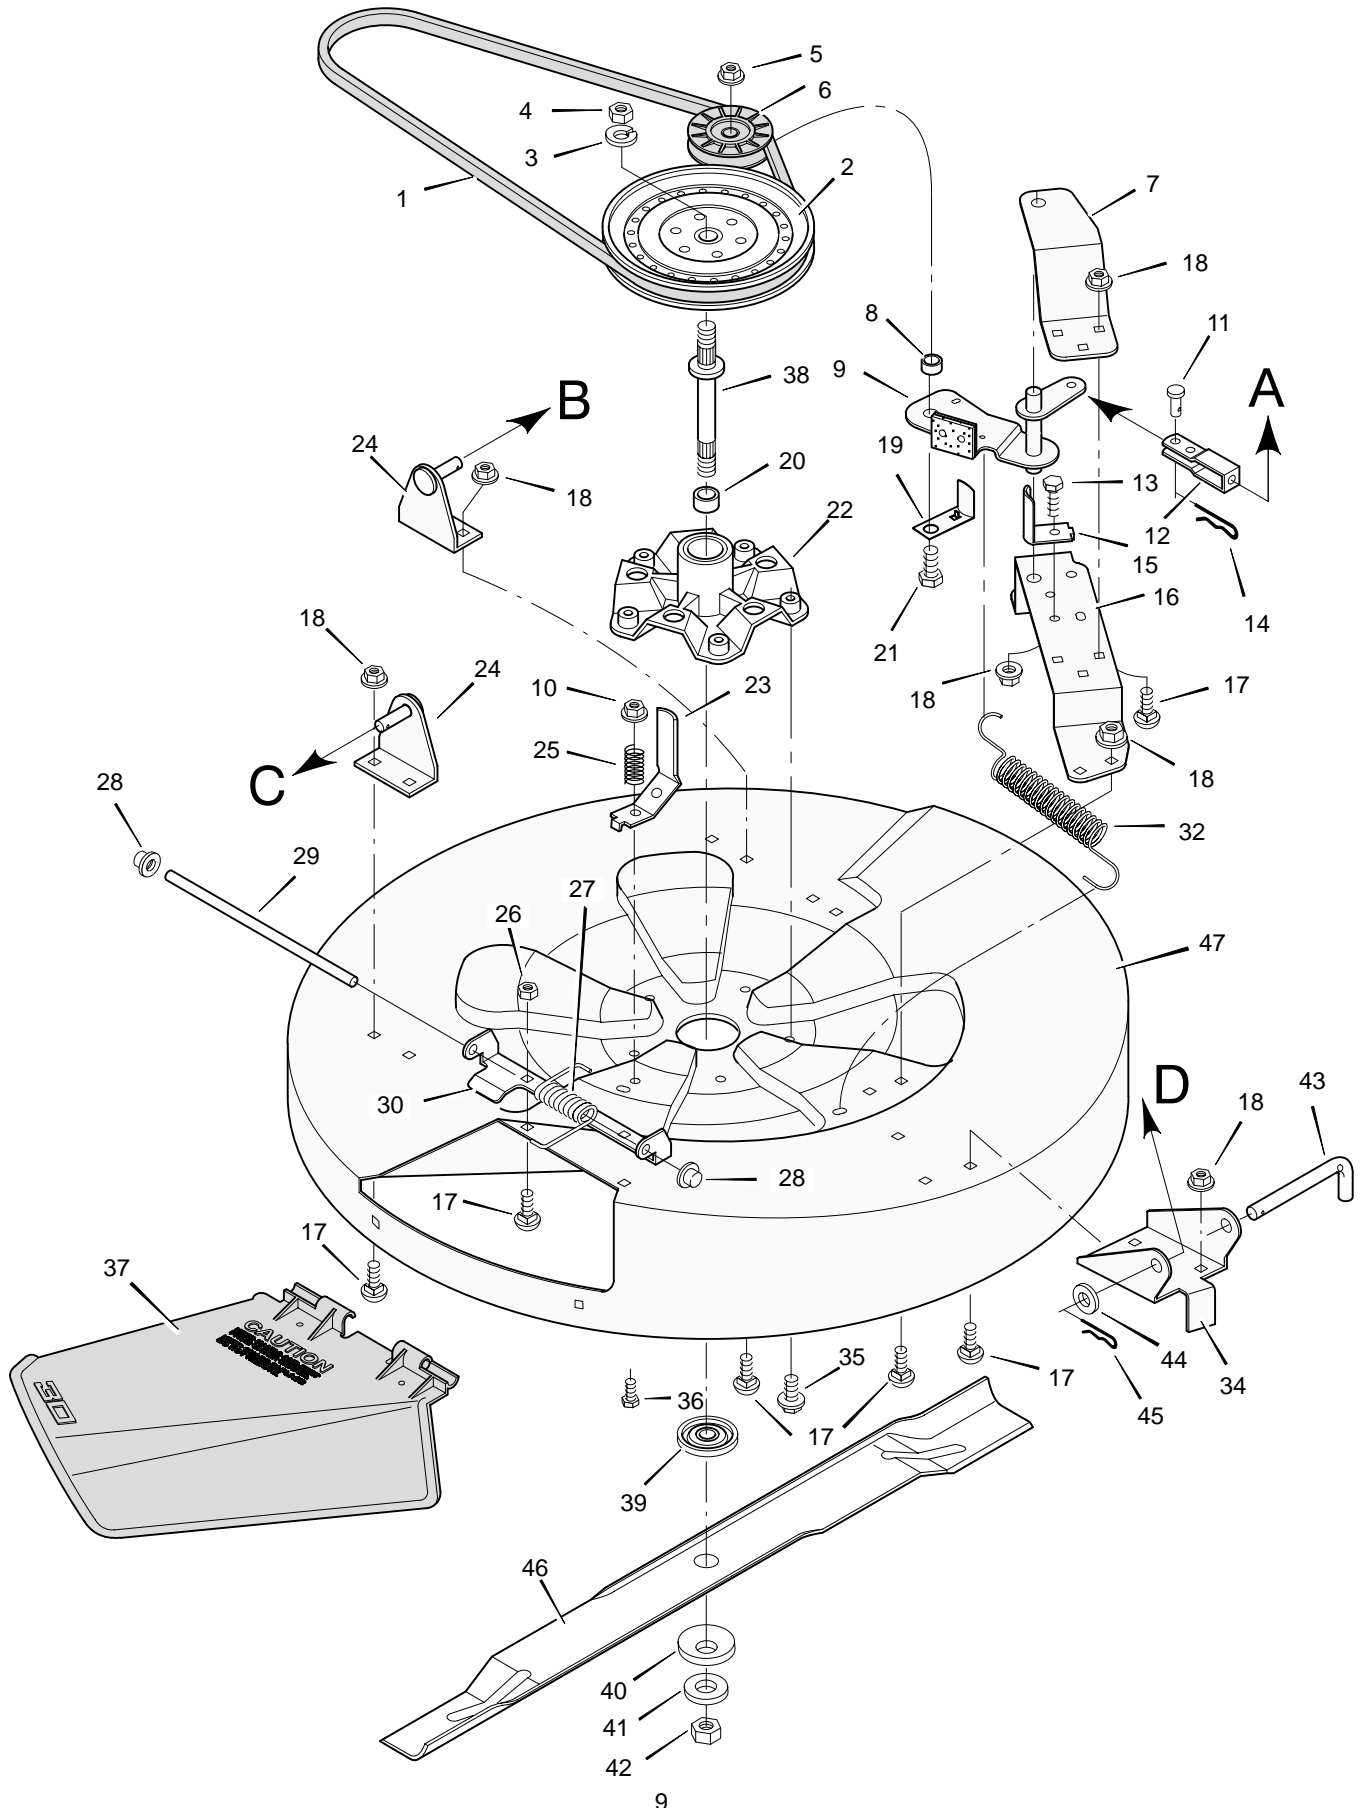

MODEL 30540x66F

REPAIR PARTS MOWER HOUSING

MODEL 30540x66F

REPAIR PARTS MOWER HOUSING

Key No.	Description	Part No.	Key No.	Description	Part No.
1	Belt, Mower Drive	37x57	24	Bracket, Hanger	55974E701
2	Pulley, Splined	91951	25	Spring, Compression	164x1
3	Lockwasher	18x33	26	Nut, Hex	15x43Z
4	Locknut, Hex	15x100	27	Spring, Torsional	166x4
5	Nut, Hex	15x41	28	Push On Cap	28x23
6	Pulley, Idler	91178	29	Rod	21197Z
7	Bracket, Upper Idler	55921E701	30	Hinge, Chute Deflector	56213E701
8	Spacer	55895Z	32	Spring, Extension	165x68
9	Assembly, Blade Idler	55979E701	34	Bracket, Front	55916E701
10	Locknut, Flange	15x88	35	Screw	26x216
11	Pin, Clevis	29x99	36	Bolt, Hex	1x75
12	Clevis	24471Z	37	Deflector, Chute	55971
13	Bolt, Hex	1x45	38	Mandrel	91921
14	Pin, Hair	31x6	39	Adapter, Blade	92466
15	Guide, Belt	55977E701	40	Washer, Belleville	17x166
16	Bracket, Lower Idler	55920E701	41	Washer, Hardened	17x165
17	Bolt, Carriage	2x53Z	42	Nut, Hex	15x100
18	Nut, Flange	15x79	43	Pin, Pull	90828Z
19	Guide, Belt	55894E701	44	Washer	17x67Z
20	Spacer	91925	45	Pin, Hair	31x4
21	Bolt, Hex	1x127	46	Blade, Standard	55793E701
22	Housing, Mandrel	55962	1-47	Mower Housing, Complete	403330
23	Guide, Belt	55956Z