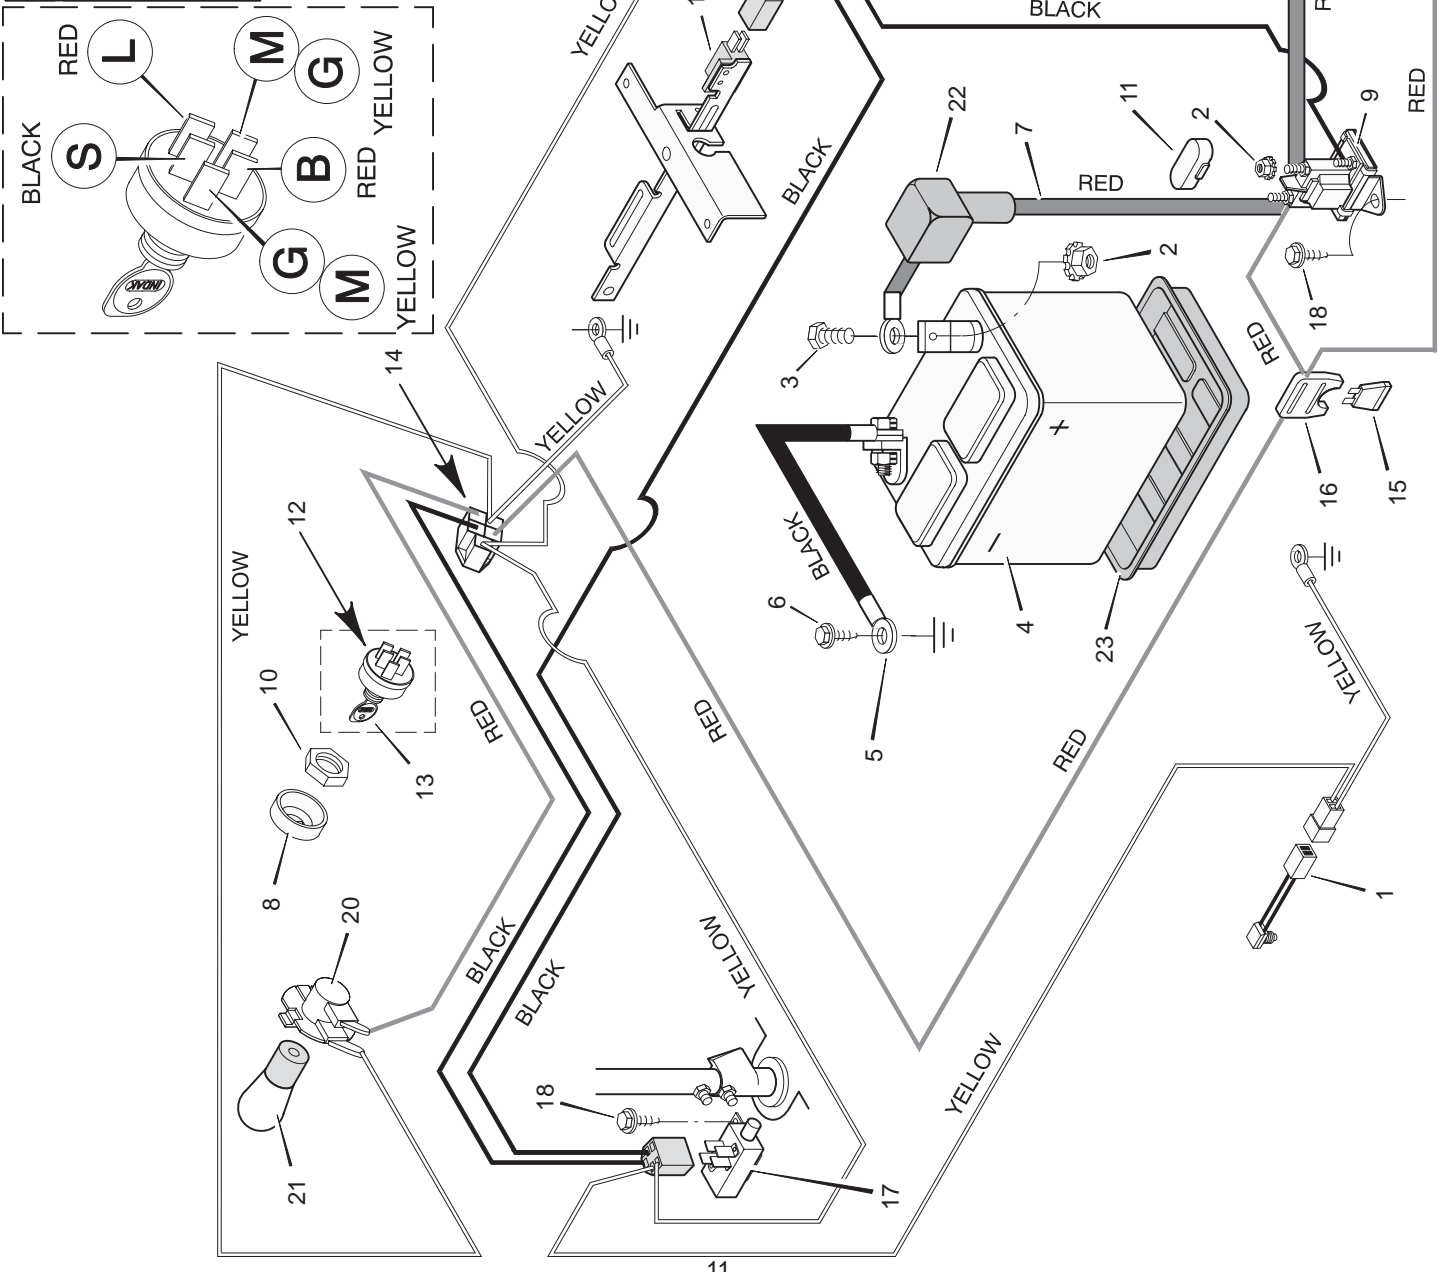

MODEL 30540x29D

REPAIR PARTS MOWER HOUSING

MODEL 30540x29D

REPAIR PARTS MOWER HOUSING

Key No.	Description	Part No.	Key No.	Description	Part No.
1	Belt, Mower Drive	37x57	25	Spring, Compression	164x1
2	Pulley, Splined	91951	26	Nut, Hex	15x43
3	Lockwasher	18x33	27	Spring, Torsional	166x4
4	Locknut, Hex	15x100	28	Push On Cap	28x23
5	Nut, Hex	15x41	29	Rod	21197 Z
6	Pulley, Idler	91178	30	Hinge, Chute Deflector	56213E700
7	Bracket, Upper Idler	55921E700	31	Washer	17x91 Z
8	Spacer	55895	32	Spring, Extension	165x68
9	Assembly, Blade Idler	55979	33	Spacer	690369
10	Locknut, Flange	15x88	34	Bracket, Front	55916E700
11	Pin, Clevis	29x99	35	Screw	26x216
12	Clevis	24471 Z	36	Bolt, Hex	1x75
13	Bolt, Hex	1x45	37	Deflector, Chute	55971
14	Pin, Hair	31x6	38	Mandrel	91921
15	Guide, Belt	55977	39	Adapter, Blade	92466
16	Bracket, Lower Idler	55920E700	40	Washer, Belleville	17x166
17	Bolt, Carriage	2x53	41	Washer, Hardened	17x165
18	Nut, Flange	15x79	42	Nut, Hex	15x100
19	Guide, Belt	55894	43	Pin, Pull	90828 Z
20	Spacer	91925	44	Washer	17x67 Z
21	Bolt, Hex	1x127	45	Pin, Hair	31x4
22	Housing, Mandrel	55962	46	Blade, Standard	55793E701
23	Guide, Belt	55956 Z	1-51	Mower Housing, Complete	403330
24	Bracket, Hanger	55974E700			

MODEL 30540x29D

REPAIR PARTS ELECTRICAL SYSTEM

POS.	FUNCTION	CIRCUIT (MAKE)
1	OFF	M+G
2	RUN LIGHTS	B+L
3	RUN	NONE
4	START	B+S

Key No.	Description	Part No.
1	Switch, Seat Sensor	91031
2	Locknut	15x66
3	Bolt	1x38
4	Battery	91414
5	Cable, Battery Ground	24x3
6	Screw	26x49
7	Cable, Red Battery	24x24
8	Cap, Ignition	91488
9	Solenoid	94613
10	Nut, Hex	91489
11	Cover, Solenoid (Optional)	56049
12	Switch, Ignition	91846
13	Key, Ignition	20729
14	Harness, Chassis Wire	250x85
15	Fuse	54212
16	Holder, Fuse	407078
17	Switch, Limit	91032
18	Screw	26x233
19	Switch, Limit	24273
20	Socket, Light	92372
21	Bulb, Light	90084
22	Cover, Terminal	54148
23	Tray, Battery	91896