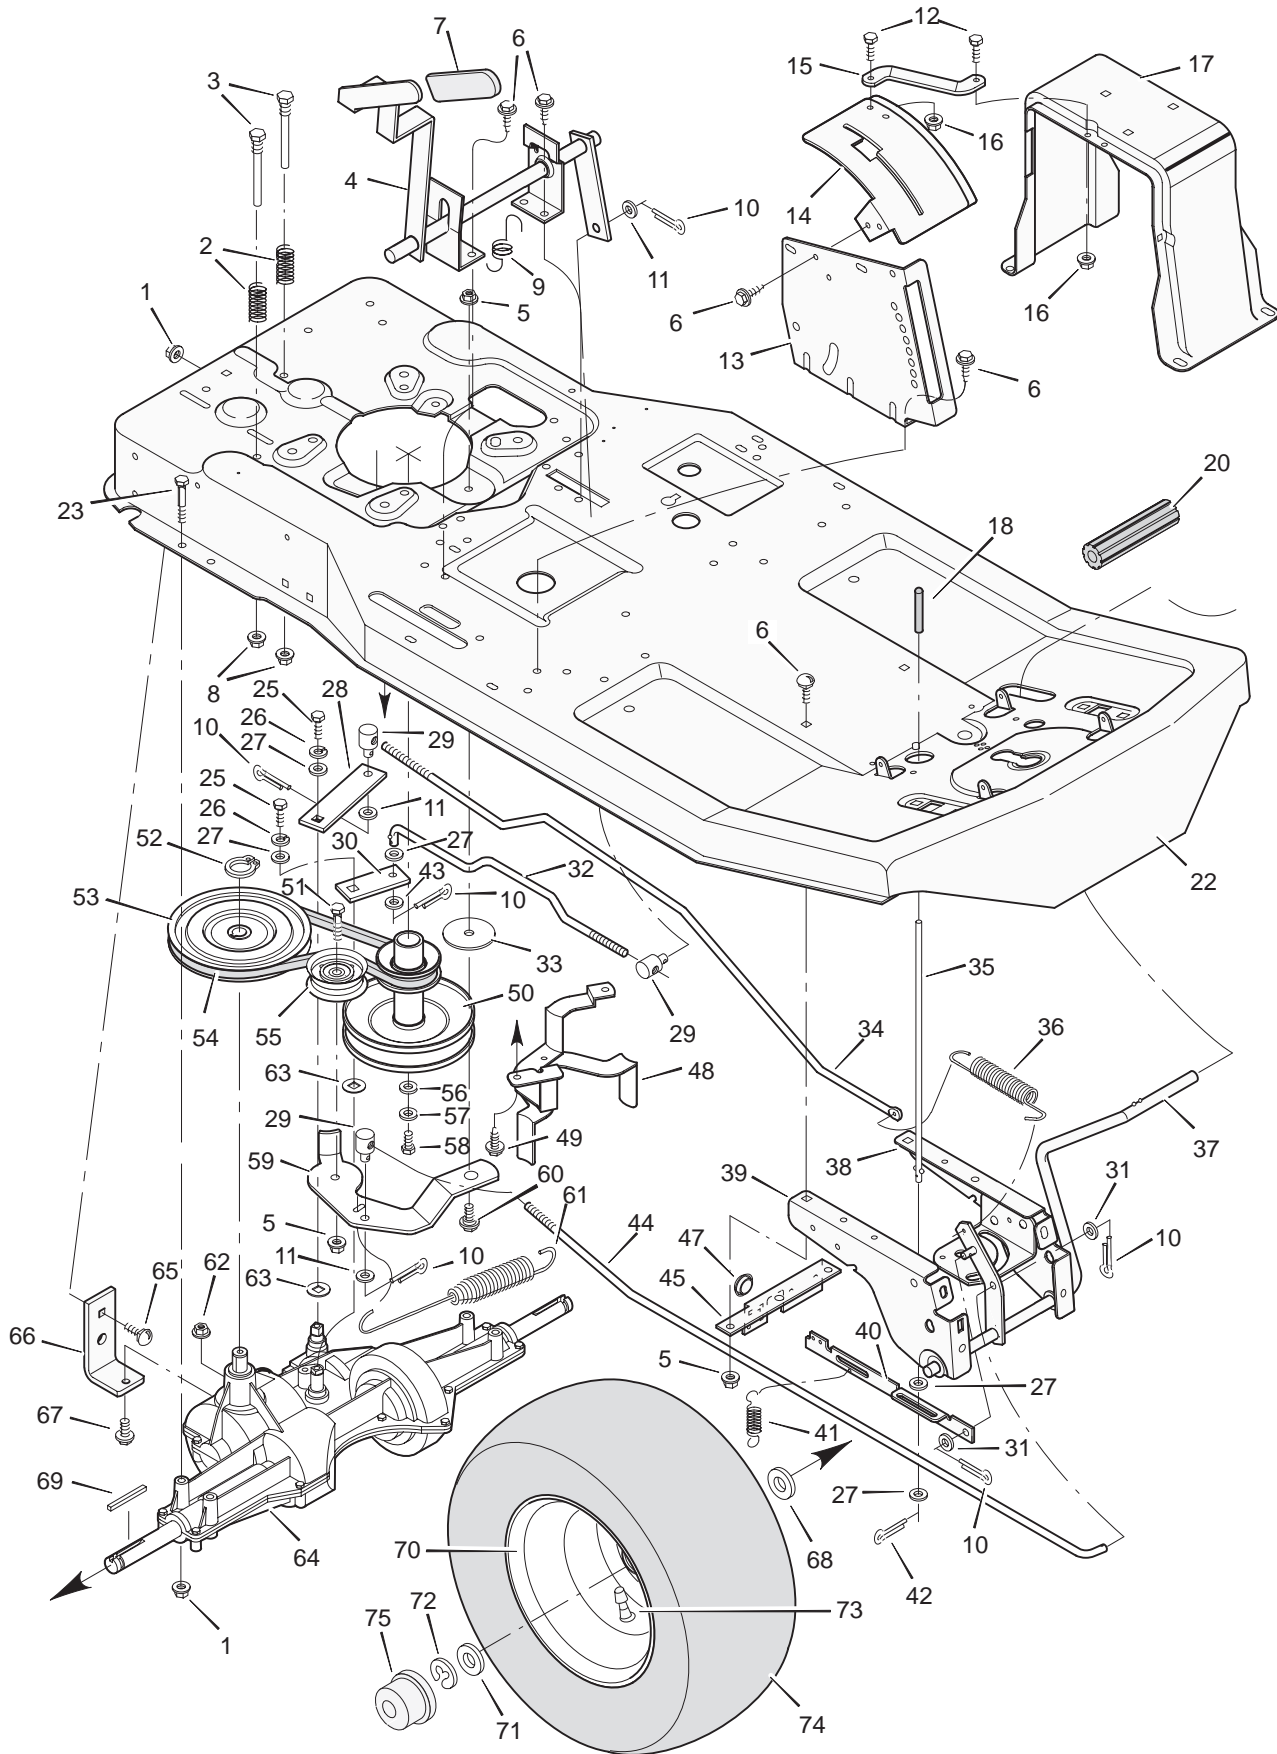

MODEL 30540x29D

REPAIR PARTS MOTION DRIVE

MODEL 30540x29D

REPAIR PARTS MOTION DRIVE

Key No.	Description	Part No.	Key No.	Description	Part No.
1	Locknut, Flange	15x88	40	Link, Parking Brake	56565 Z
2	Spring, Compression	164x1	41	Spring, Extension	165x107
3	Guide, Belt	55826	42	Pin, Cotter	30x50
4	Shifter Assembly	56610E701	43	Washer	17x46 Z
5	Locknut, Flange	15x84	44	Rod, Clutch	56531 Z
6	Screw	26x267	45	Stop, Parking Brake	56227E700
7	Grip, Shift Lever	91573	47	Grommet	56623
8	Hex Nut	15x115	48	Guide, Belt	56641 Z
9	Spring, Extension	165x100	49	Screw	26x49
10	Pin, Cotter	30x20	50	Pulley Assembly, Stack	92504 Z
11	Washer	17x53 Z	51	Bolt, Hex	1x111
12	Bolt, Hex	1x38	52	Ring, Retainer	11x7
13	Plate, Index	56595E700	53	Pulley, Drive	56562
14	Gate, Shift	56606E700	54	Belt, Motion Drive	37x65
15	Brace, Shift Gate	56529E700	55	Pulley, Idler	56526
16	Locknut, Flange	15x89	56	Washer	17x170
17	Support, Seat	56517E700	57	Lockwasher	19x35
18	Grip, Parking Brake	55873	58	Bolt, Hex	1x140
20	Pedal	55825	59	Bracket, Idler	56520E700
22	Frame Assembly	56611E700	60	Bolt, Shoulder	9x42
23	Bolt, Hex	1x124	61	Spring, Extension	165x81
25	Bolt, Hex	1x145	62	Locknut, Hex	15x43
26	Lockwasher	18x32	63	Washer	17x148
27	Washer	17x36	64	Transaxle, Dana Model 4450-1	———
28	Yoke, Brake	56500 Z	65	Bolt, Carriage	2x53
29	Nut, Adjusting	21920	66	Bracket, Transaxle	56503 Z
30	Yoke, Shift	56505 Z	67	Bolt, Hex	1x139
31	Washer	17x47 Z	68	Washer	17x160
32	Rod, Shift	56591 Z	69	Key, Square	56534
33	Washer, Hardened	17x174 Z	70	Wheel & Tire Assembly	92308-601
34	Rod, Brake	56530 Z	71	Washer	17x195
35	Rod, Parking Brake	56566 Z	72	E-Ring	11x3
36	Spring, Extension	165x85	73	Valve Stem	24373
37	Lever, Pedal	56511E700	74	Tire Only	24393
38	Plate, Left Suspension	56224E700	75	Hub Cap, Optional	94618
39	Plate, Right Suspension	56023E700