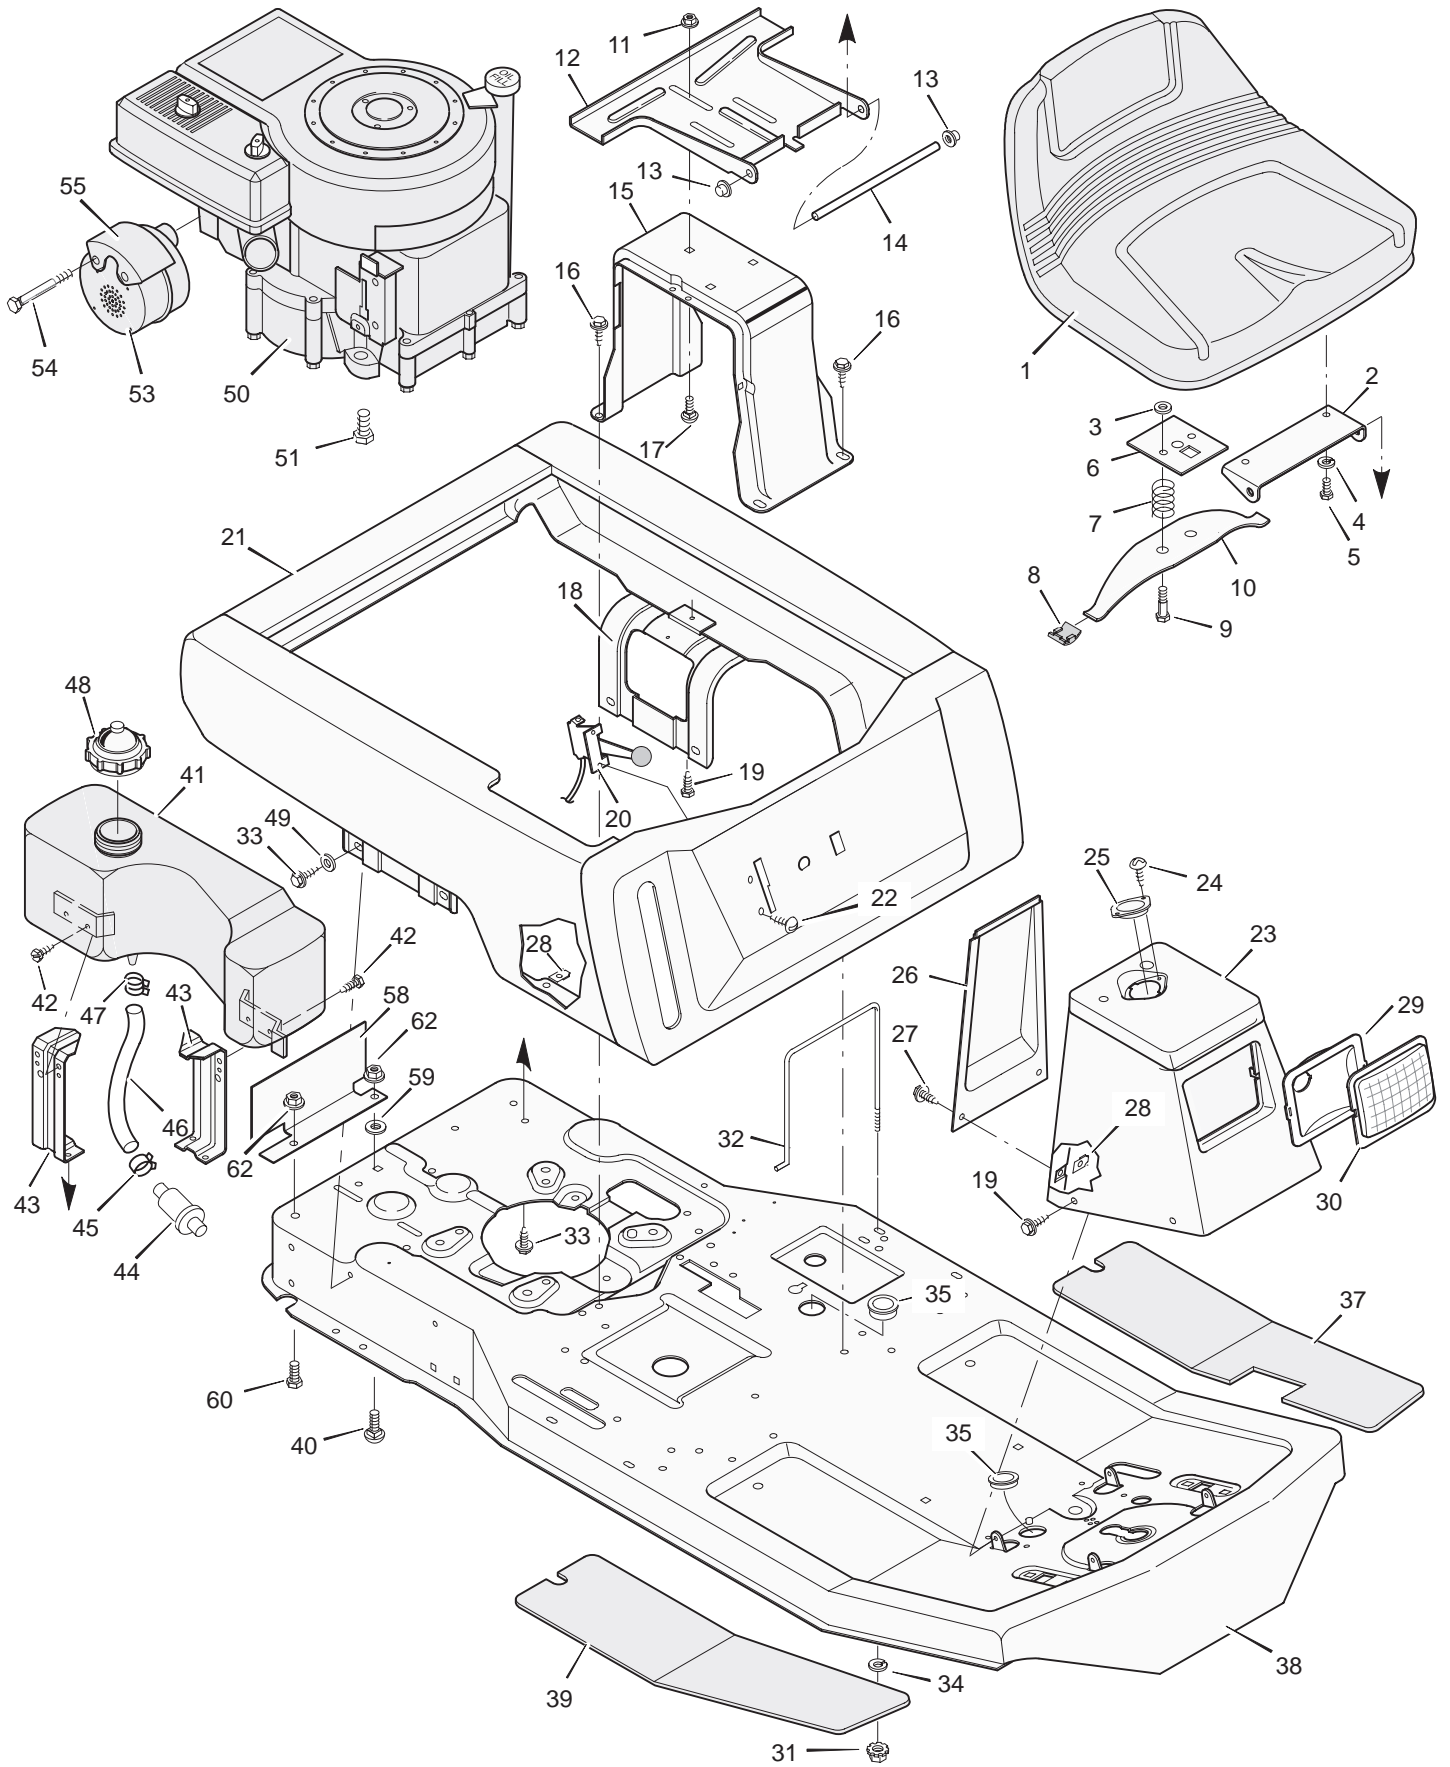

MODEL 30540x29D

REPAIR PARTS BODY CHASSIS

MODEL 30540x29D

REPAIR PARTS BODY CHASSIS

Key No.	Description	Part No.	Key No.	Description	Part No.
1	Seat	92387	33	Screw	26x49
2	Hinge, Seat	56516E700	34	Washer	17x38
3	Retainer	28x64	35	Grommet	21268
4	Lockwasher	18x16	37	Mat, Left	56107
5	Bolt, Hex	1x45	38	Frame Assembly	56611E700
6	Plate, Seat Switch	91963	39	Mat, Right	56106
7	Spring, Compression	164x26	40	Bolt, Carriage	2x53
8	Glide, Seat Spring	91822	41	Tank, Fuel	55805
9	Bolt, Shoulder	9x38	42	Screw	26x213
10	Spring, Seat	91964	43	Bracket, Fuel Tank	55806E700
11	Locknut, Flange	15x88	44	Filter, Fuel	56002
12	Bracket, Seat Pivot	56518E700	45	Clamp	91174
13	Cap, Push On	28x23	46	Line, Fuel	91022
14	Rod, Seat Hinge	56537 Z	47	Clamp	23713
15	Support, Seat	56517E700	48	Cap, Fuel	92317
16	Screw	26x249	49	Washer	19x6
17	Bolt, Carriage	2x53	50	Engine	—
18	Support, Body	55017E700	51	Bolt, Engine Mount	25x7
19	Screw	26x214	53	Muffler	90330
20	Throttle Control	56599	—	Gasket	91309
21	Body	54766E245	54	Bolt	1x118
22	Screw	26x201	55	Shield, Heat	90332
23	Console Assembly	56570E245	58	Shield, Heat	56636E700
24	Screw	26x201	59	Washer	28x64
25	Bearing, Steering Post	56022	60	Bolt	1x91
26	Console, Plate	55023E700	62	Locknut, Flange	15x76
27	Screw	4x24	—	Owner's Manual & Parts List	F-99610
28	J-Nut	28x18	—	Decal, Right Panel	44x7706
29	Reflector	56241 Z	—	Decal, Left Panel	44x7707
30	Lens	90082	—	Decal, Shift	44x4402
31	Locknut	15x66	—	Decal, Warning	44x6816
32	Clamp, Battery	54800 Z			