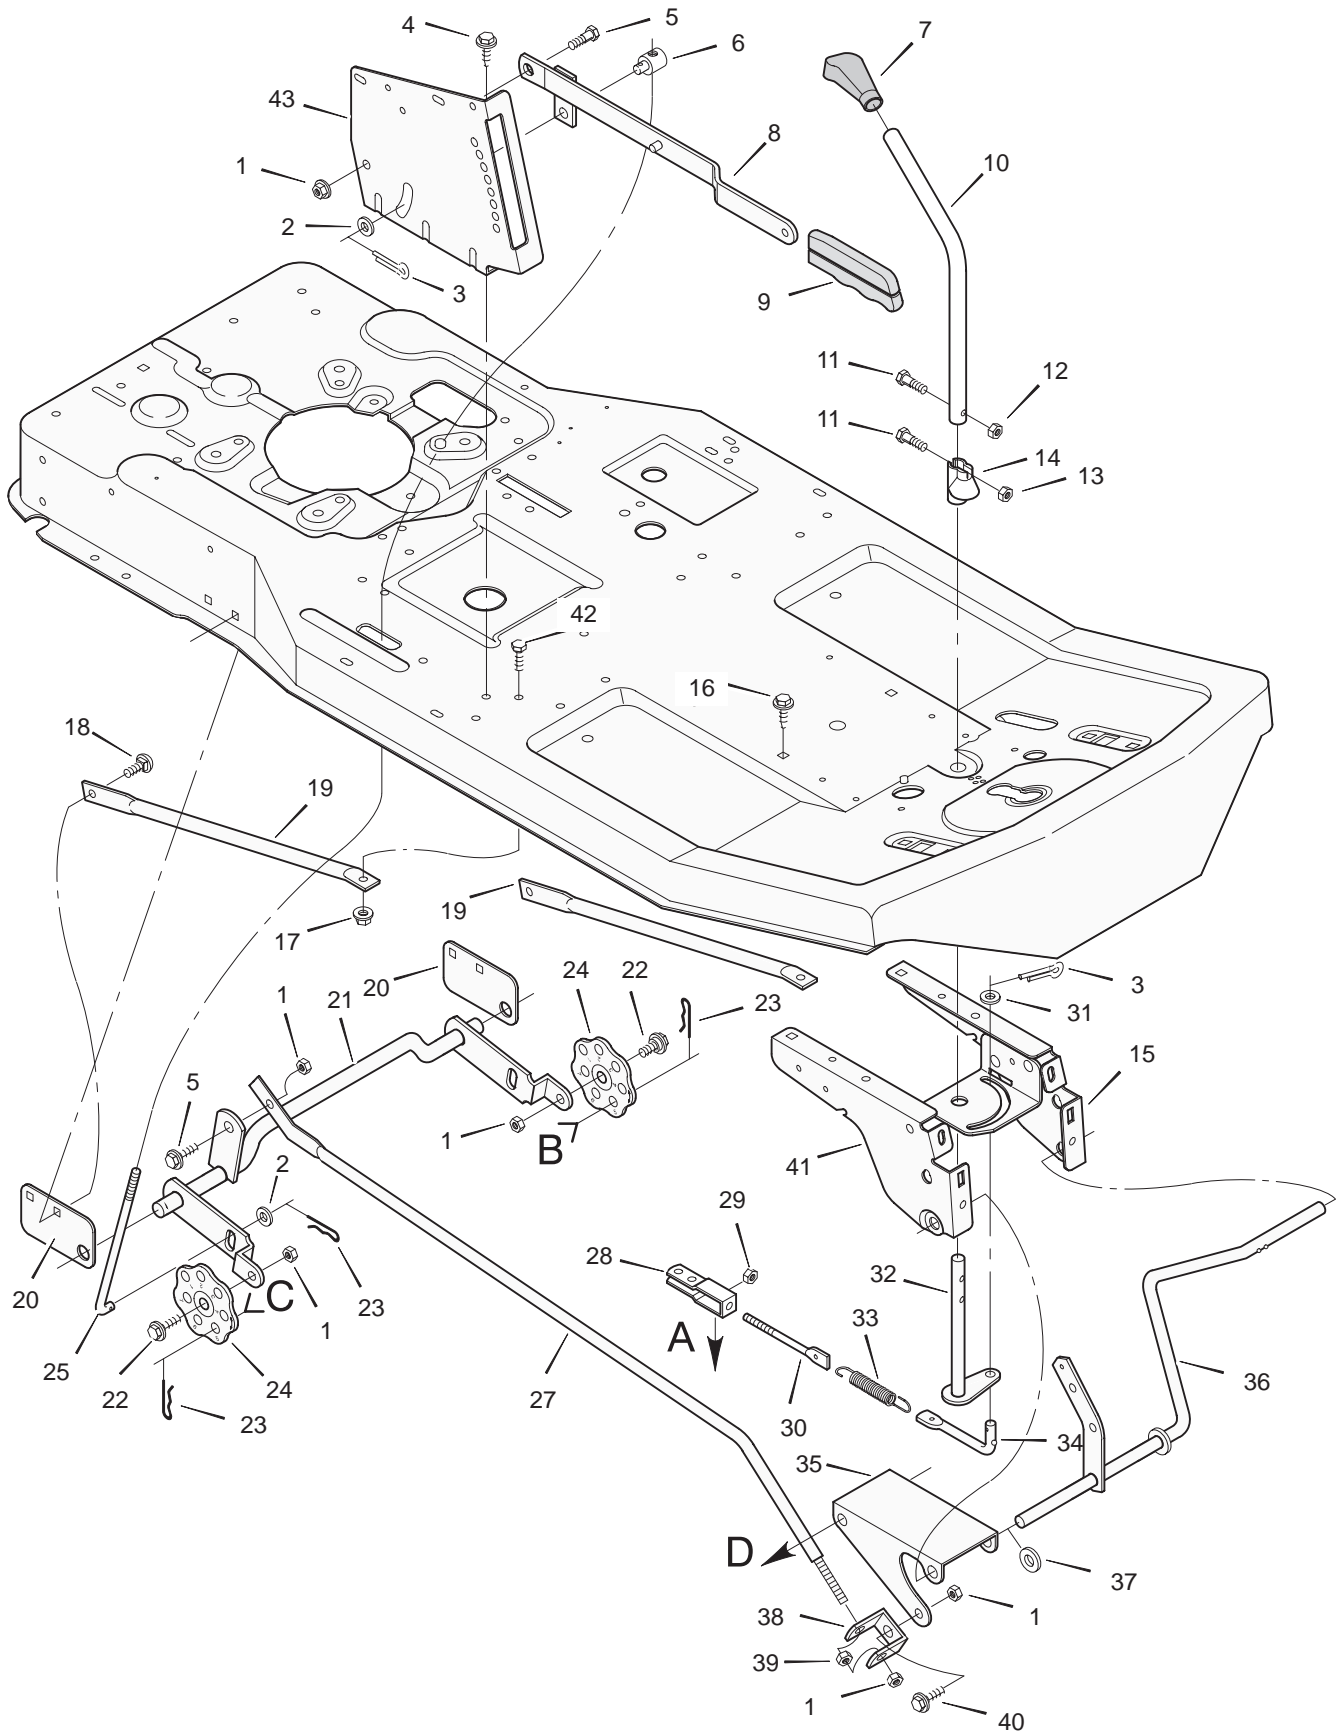

MODEL 30540x29D

REPAIR PARTS MOWER HOUSING SUSPENSION

MODEL 30540x29D

REPAIR PARTS MOWER HOUSING SUSPENSION

Key No.	Description	Part No.
1	Locknut, Flange	15x84
2	Washer	17x53 Z
3	Pin, Cotter	30x20
4	Screw	26x249
5	Bolt, Shoulder	9x9 Z
6	Nut, Adjusting	21920
7	Grip, Blade Control	92698
8	Lever Assembly, Lift	56031E700
9	Grip, Lift Lever	91573
10	Attachment, Clutch	55927 Z
11	Bolt, Hex	1x76
12	Locknut	15x66
13	Locknut, Flange	15x89
14	Cam, Blade Control	55853
15	Plate, Left Suspension	56224E700
16	Screw	26x249
17	Locknut, Flange	15x88
18	Bolt, Carriage	2x64
19	Strut, Frame	55326
20	Plate, Mounting	55270E700
21	Rod Assembly, Rear Suspension	55346E700
22	Bolt, Shoulder	9x4
23	Pin, Hair	31x4
24	Plate, Adjusting	55344 Z
25	Rod, Lifter	24839 Z
27	Rod, Suspension	55957E700
28	Clevis	24471 Z
29	Nut, Hex	15x2
30	Link, Blade Drive	55271 Z
31	Washer	17x48
32	Rod and Arm Assembly	55930E700
33	Spring, Extension	165x67
34	Link, Front Deck	55179 Z
35	Bracket, Front Suspension	55139E700
36	Lever, Pedal	56511E700
37	Washer	17x122 Z
38	Clevis	55298
39	Locknut, Hex	15x73
40	Bolt, Shoulder	9x17
41	Plate, Right Suspension	56023E700
42	Bolt, Hex	1x45
43	Plate, Index	56595E700