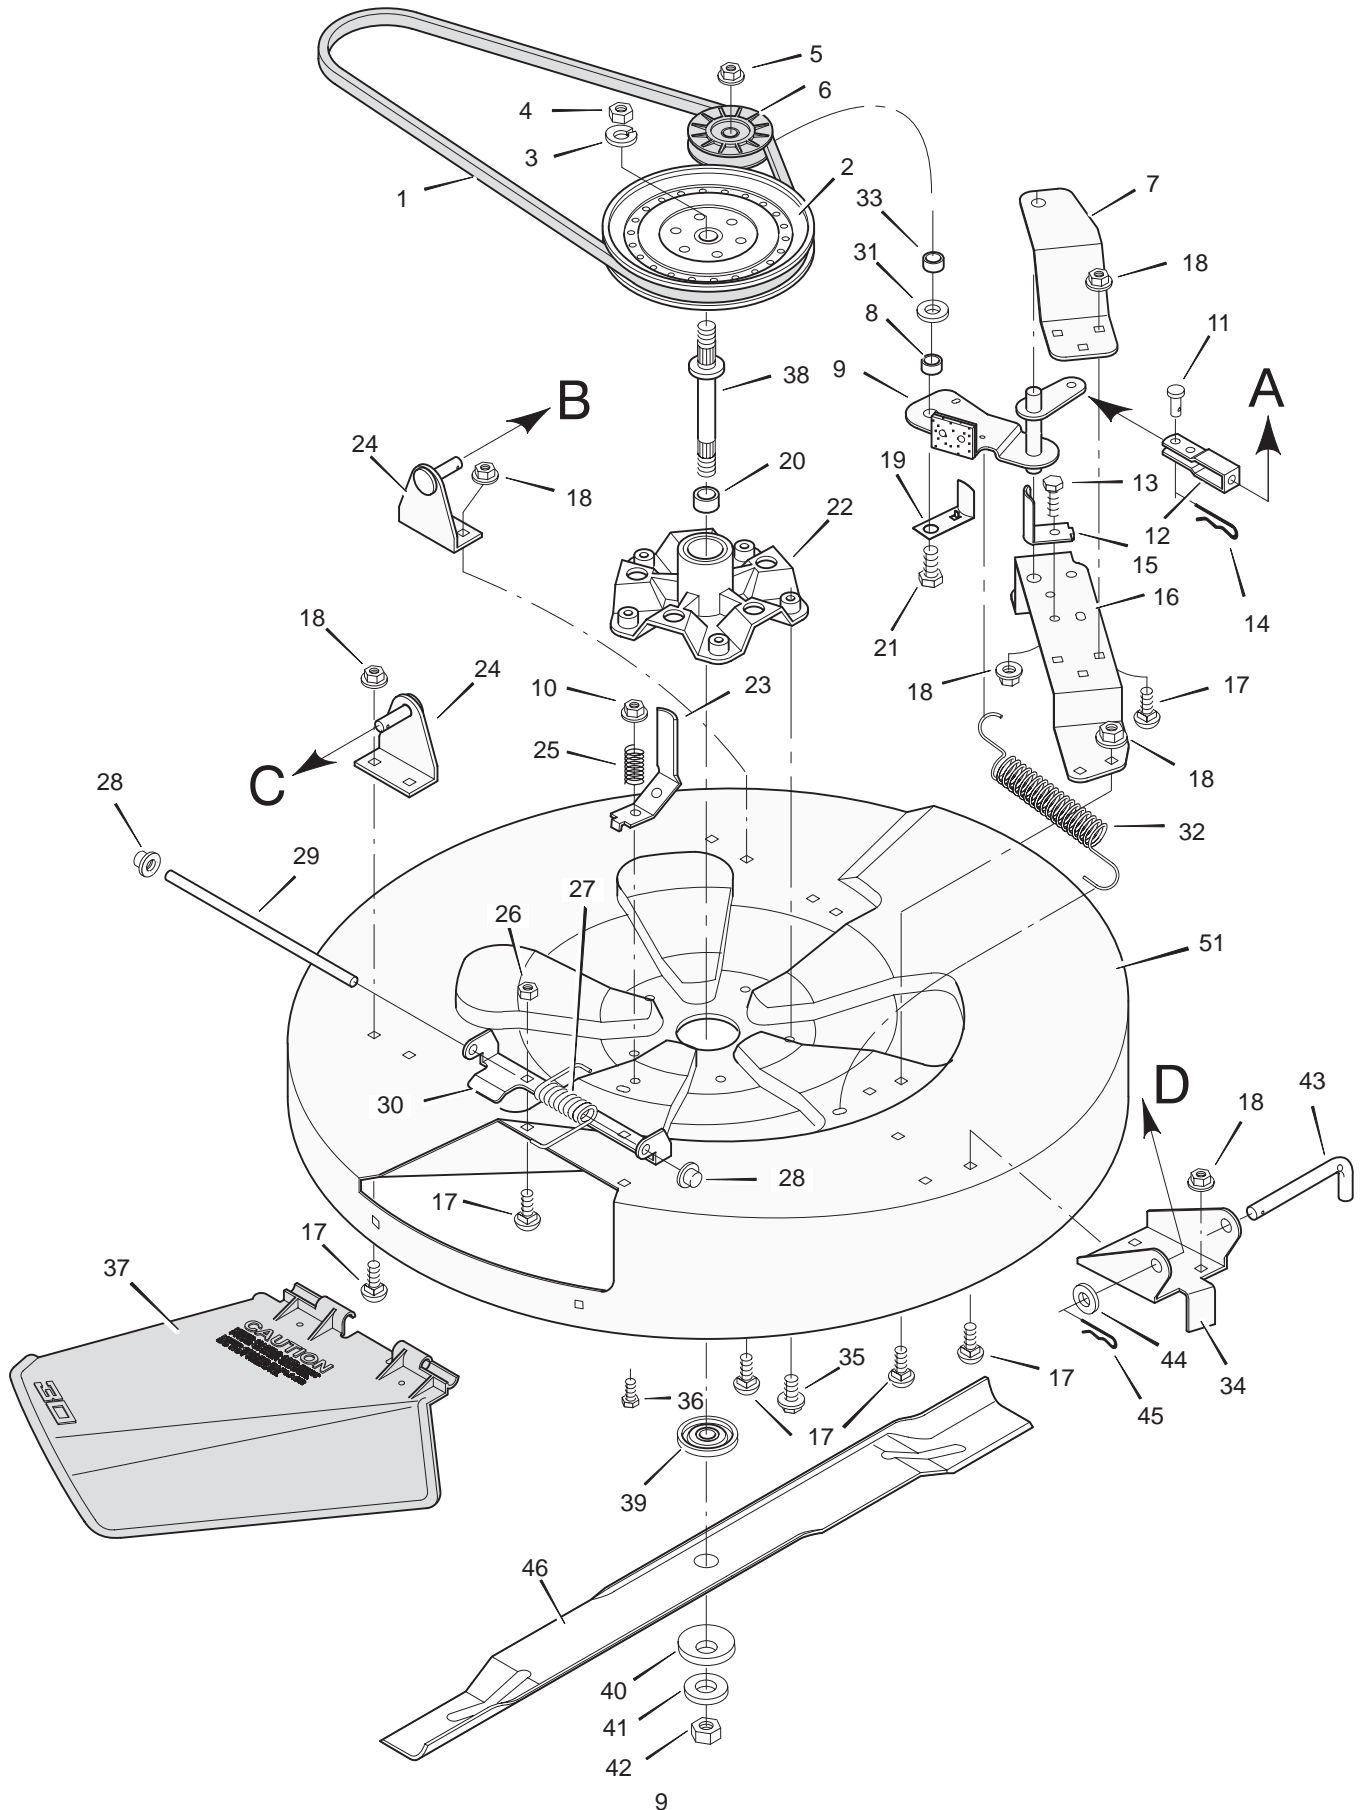

MODEL 30540x29D

REPAIR PARTS MOWER HOUSING

MODEL 30540x29D

REPAIR PARTS MOWER HOUSING

Key No.	Description	Part No.	Key No.	Description	Part No.
1	Belt, Mower Drive	37x57	25	Spring, Compression	164x1
2	Pulley, Splined	91951	26	Nut, Hex	15x43
3	Lockwasher	18x33	27	Spring, Torsional	166x4
4	Locknut, Hex	15x100	28	Push On Cap	28x23
5	Nut, Hex	15x41	29	Rod	21197 Z
6	Pulley, Idler	91178	30	Hinge, Chute Deflector	56213E700
7	Bracket, Upper Idler	55921E700	31	Washer	17x91 Z
8	Spacer	55895	32	Spring, Extension	165x68
9	Assembly, Blade Idler	55979	33	Spacer	690369
10	Locknut, Flange	15x88	34	Bracket, Front	55916E700
11	Pin, Clevis	29x99	35	Screw	26x216
12	Clevis	24471 Z	36	Bolt, Hex	1x75
13	Bolt, Hex	1x45	37	Deflector, Chute	55971
14	Pin, Hair	31x6	38	Mandrel	91921
15	Guide, Belt	55977	39	Adapter, Blade	92466
16	Bracket, Lower Idler	55920E700	40	Washer, Belleville	17x166
17	Bolt, Carriage	2x53	41	Washer, Hardened	17x165
18	Nut, Flange	15x79	42	Nut, Hex	15x100
19	Guide, Belt	55894	43	Pin, Pull	90828 Z
20	Spacer	91925	44	Washer	17x67 Z
21	Bolt, Hex	1x127	45	Pin, Hair	31x4
22	Housing, Mandrel	55962	46	Blade, Standard	55793E701
23	Guide, Belt	55956 Z	1-51	Mower Housing, Complete	403330
24	Bracket, Hanger	55974E700