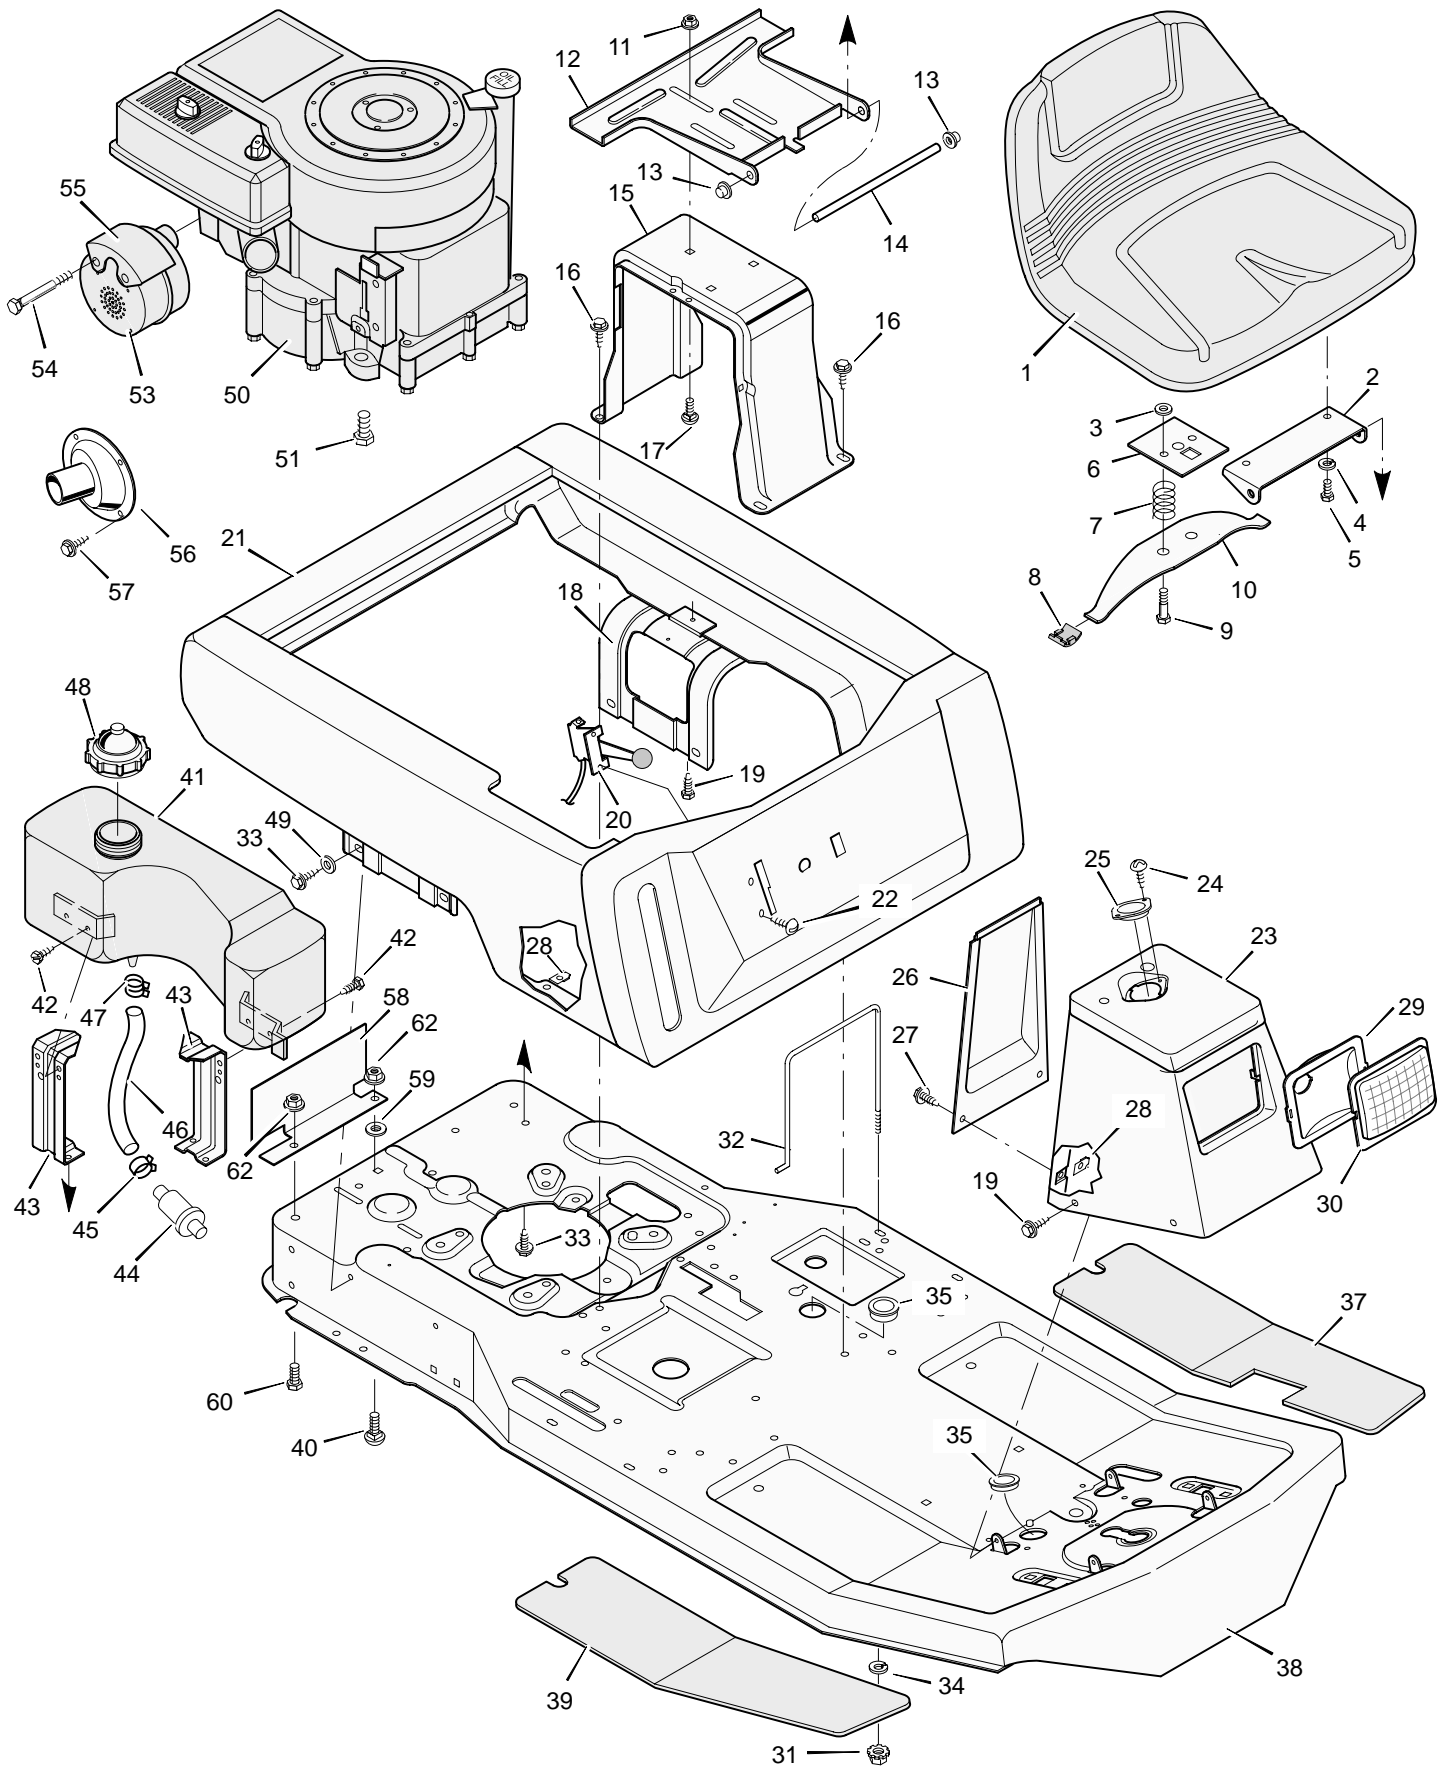

MODEL 30540x29C

REPAIR PARTS BODY CHASSIS

MODEL 30540x29C

REPAIR PARTS BODY CHASSIS

Key No.	Description	Part No.	Key No.	Description	Part No.
1	Seat	92387	34	Washer	17x38
2	Hinge, Seat	56516E700	35	Grommet	21268
3	Retainer	28x64	37	Mat, Left	56107
4	Lockwasher	18x16	38	Frame Assembly	56611E700
5	Bolt, Hex	1x45	39	Mat, Right	56106
6	Plate, Seat Switch	91963	40	Bolt, Carriage	2x53
7	Spring, Compression	164x26	41	Tank, Fuel	55805
8	Glide, Seat Spring	91822	42	Screw	26x213
9	Bolt, Shoulder	9x38	43	Bracket, Fuel Tank	55806E700
10	Spring, Seat	91964	44	Filter, Fuel	56002
11	Locknut, Flange	15x88	45	Clamp	91174
12	Bracket, Seat Pivot	56518E700	46	Line, Fuel	91022
13	Cap, Push On	28x23	47	Clamp	23713
14	Rod, Seat Hinge	56537 Z	48	Cap, Fuel	92317
15	Support, Seat	56517E700	49	Washer	19x6
16	Screw	26x249	50	Engine	‡
17	Bolt, Carriage	2x53	51	Bolt, Engine Mount	25x7
18	Support, Body *	55017E700	53	Muffler	90330
19	Screw	26x214	54	Bolt	1x118
20	Throttle Control	56599	55	Shield, Heat	90332
21	Body	54766E245	56	Deflector, Exhaust	92144
22	Screw	26x201	57	Screw	26x208
23	Console Assembly	56570E245	58	Shield, Heat	56636E700
24	Screw	26x201	59	Washer	28x64
25	Bearing, Steering Post	56022	60	Bolt	1x91
26	Console, Plate	55023E700	62	Locknut, Flange	15x76
27	Screw	4x24	—	Owner's Manual	F-98656
28	J-Nut	28x18	—	Owner's Manual	F-98657
29	Reflector	56241 Z	—	Parts List	F-98658
30	Lens	90082	—	Decal, Right Panel	44x7706
31	Locknut	15x66	—	Decal, Left Panel	44x7707
32	Clamp, Battery	54800 Z	—	Decal, Shift	44x4402
33	Screw	26x49	—	Decal, Warning	44x6816