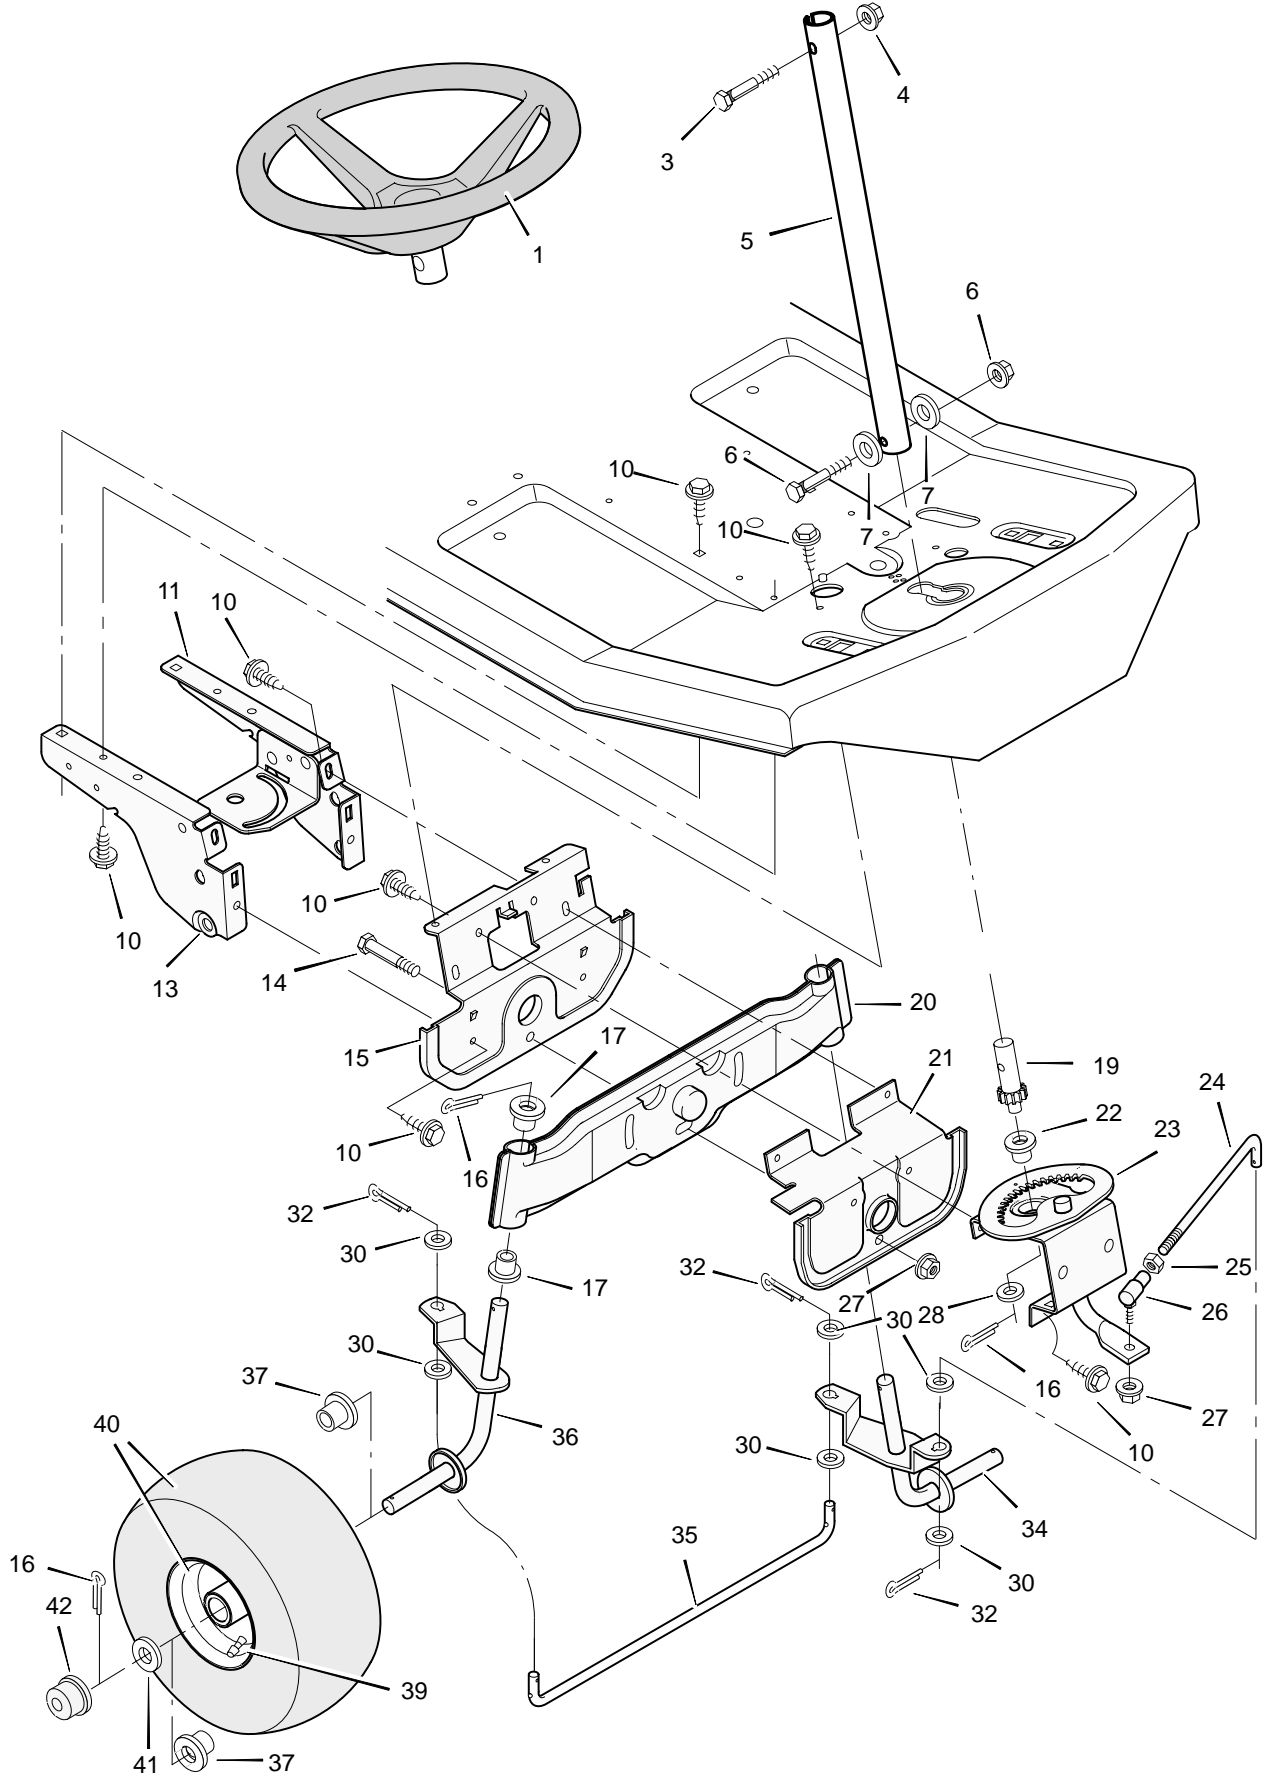

Key No.	Description	Part No.
1	Steering Wheel	92078
3	Bolt, Hex	1x102
4	Locknut, Flange	15x88
5	Post, Steering	91444C
6	Nut, Hex	15x88
7	Washer	17x47 Z
8	Cover, Steering Post	54788
9	Bearing	55004
10	Screw	26x267
11	Plate, Left Suspension	56224E700
13	Plate, Right Suspension	56023E700
14	Bolt, Hex	1x69
15	Support, Front Axle	56231E700
16	Pin, Cotter	30x49
17	Bearing, Spindle	55003
19	Gear, Pinion	56057
20	Axle Assembly, Front	56223E700
21	Hanger Assembly, Front Axle	56230E700
22	Bearing	55168
23	Sector Assembly	56236E700
24	Rod, Drag Link	56625 Z
25	Nut, Hex	15x61
26	Ball Joint, Steering	21031
27	Locknut, Flange	15x87 Z
28	Washer	17x87 Z
30	Washer	17x53 Z
32	Pin, Cotter	30x20
34	Spindle Assembly, Left	55039E700
35	Rod, Tie	55026 Z
36	Spindle Assembly, Right	55038E700
37	Bearing, Wheel *	56105
38	Tire	55700
39	Valve Stem *	24373
40	Wheel & Tire Assembly	92303-601
41	Washer	17x197
42	Cap, Hub (Optional)	94618

* Also included with Key No. 40.