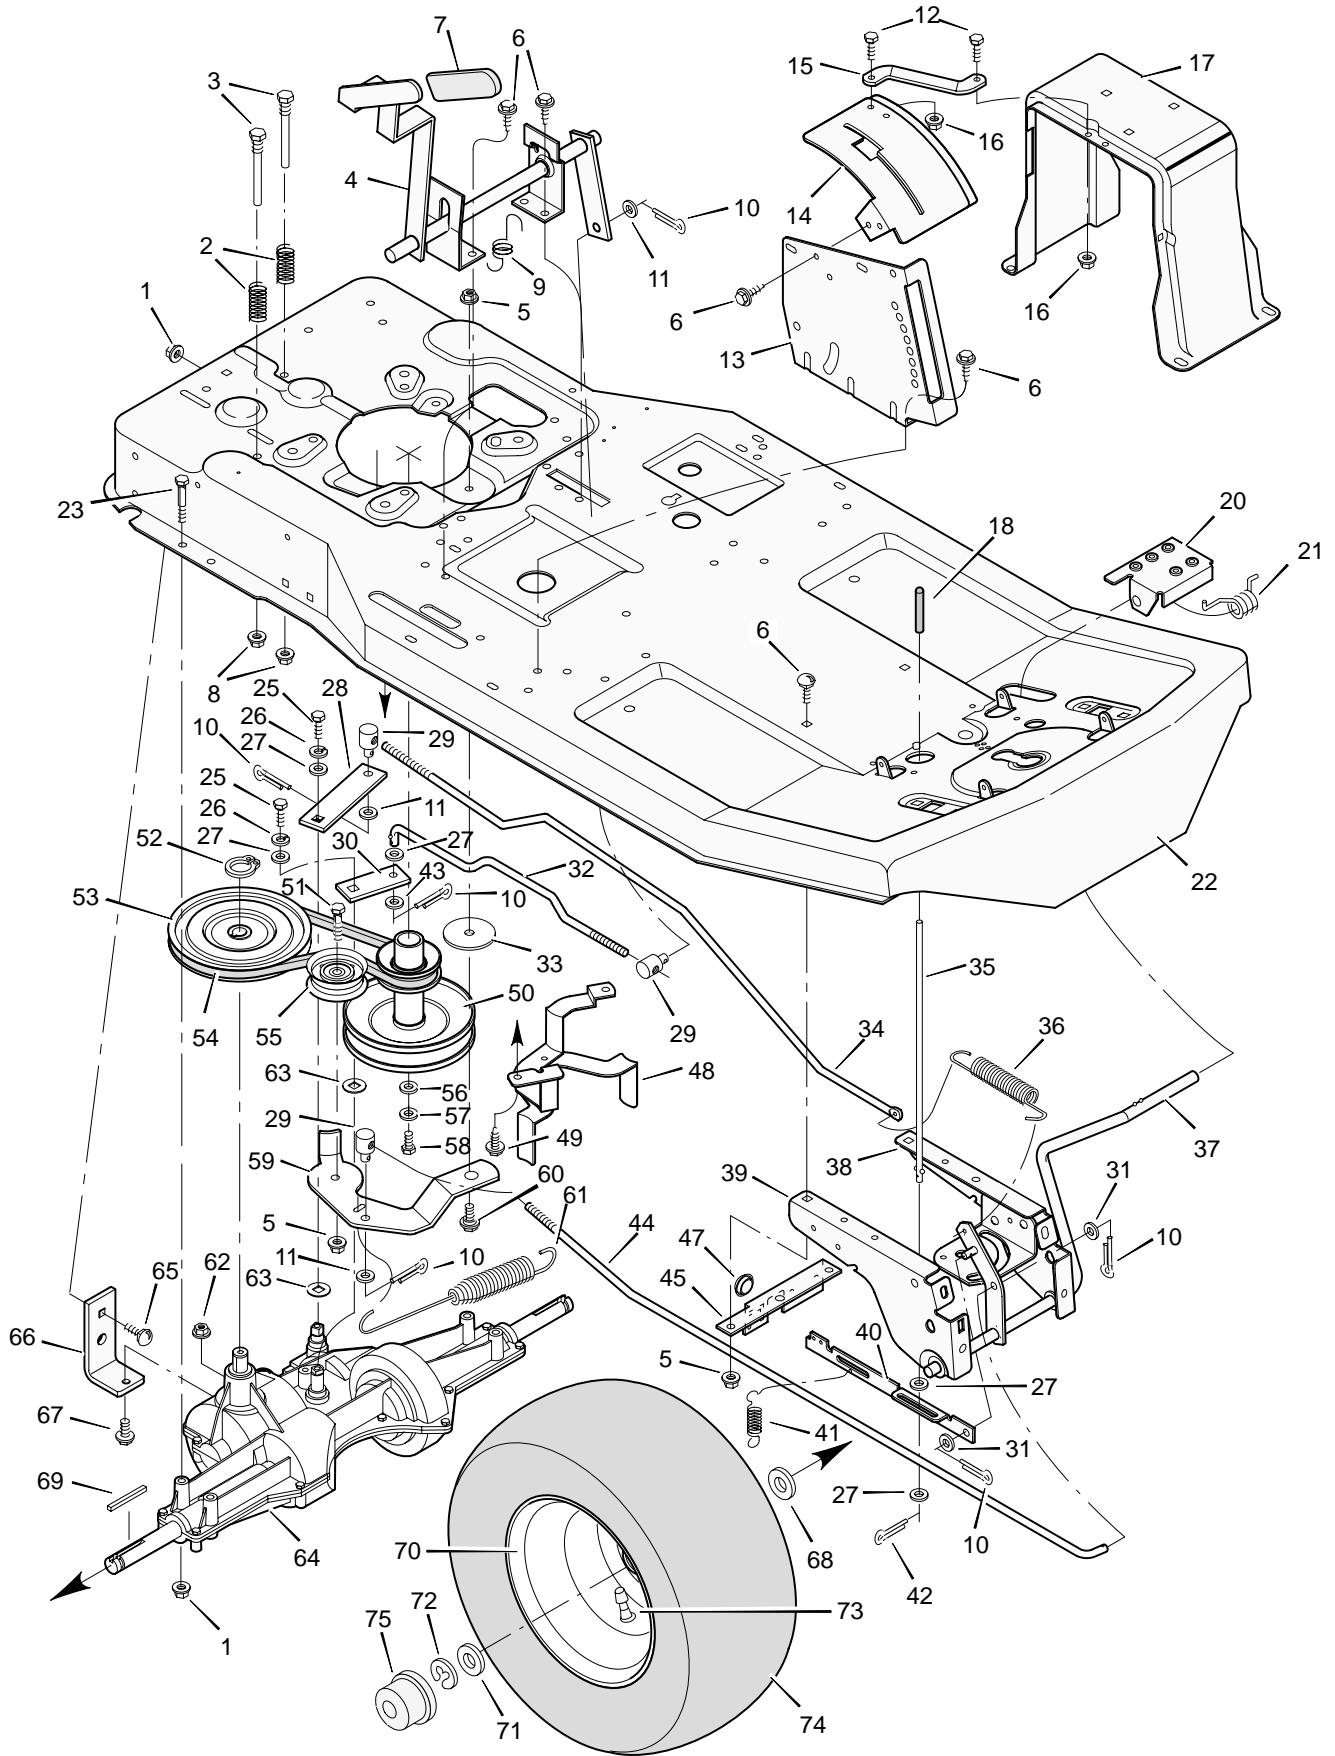

MODEL 30540x29C

REPAIR PARTS MOTION DRIVE

MODEL 30540x29C

REPAIR PARTS MOTION DRIVE

Key No.	Description	Part No.	Key No.	Description	Part No.
1	Locknut, Flange	15x88	39	Plate, Right Suspension	56023E700
2	Spring, Compression	164x1	40	Link, Parking Brake	56565 Z
3	Guide, Belt	55826	41	Spring, Extension	165x107
4	Shifter Assembly	56610E701	42	Pin, Cotter	30x50
5	Locknut, Flange	15x84	43	Washer	17x46 Z
6	Screw	26x267	44	Rod, Clutch	56531 Z
7	Grip, Shift Lever	91573	45	Stop, Parking Brake	56227E700
8	Hex Nut	15x115	47	Grommet	56623
9	Spring, Extension	165x100	48	Guide, Belt	56215 Z
10	Pin, Cotter	30x20	49	Screw	26x49
11	Washer	17x53 Z	50	Pulley Assembly, Stack	92504 Z
12	Bolt, Hex	1x38	51	Bolt, Hex	1x111
13	Plate, Index	56595E700	52	Ring, Retainer	11x7
14	Gate, Shift	56606E700	53	Pulley, Drive	56562
15	Brace, Shift Gate	56529E700	54	Belt, Motion Drive	37x65
16	Locknut, Flange	15x89	55	Pulley, Idler	56526
17	Support, Seat	56517E700	56	Washer	17x170
18	Grip, Parking Brake	55873	57	Lockwasher	19x35
20	Pedal	56409E700	58	Bolt, Hex	1x140
21	Spring	165x81	59	Bracket, Idler	56520E700
22	Frame Assembly	56611E700	60	Bolt, Shoulder	9x42
23	Bolt, Hex	1x124	61	Spring, Extension	165x81
25	Bolt, Hex	1x145	62	Locknut, Hex	15x43
26	Lockwasher	18x32	63	Washer	17x148
27	Washer	17x36	64	Transaxle, Dana Model 4450-1	‡
28	Yoke, Brake	56500 Z	65	Bolt, Carriage	2x53
29	Nut, Adjusting	21920	66	Bracket, Transaxle	56503 Z
30	Yoke, Shift	56505 Z	67	Bolt, Hex	1x139
31	Washer	17x47 Z	68	Washer	17x160
32	Rod, Shift	56591 Z	69	Key, Square	56534
33	Washer, Hardened	17x174 Z	70	Wheel & Tire Assembly	92308-601
34	Rod, Brake	56530 Z	71	Washer	17x195
35	Rod, Parking Brake	56566 Z	72	E-Ring	11x3
36	Spring, Extension	165x85	73	Valve Stem **	24373
37	Lever, Pedal	56511E700	74	Tire Only **	24393
38	Plate, Left Suspension	56224E700	75	Hub Cap, Optional	94618

‡ Parts are available from a Authorized Engine Service Center. See "Engines, Gasoline" or "Gasoline Engines" in the yellow pages of the telephone directory

** Also included with Key No. 70.