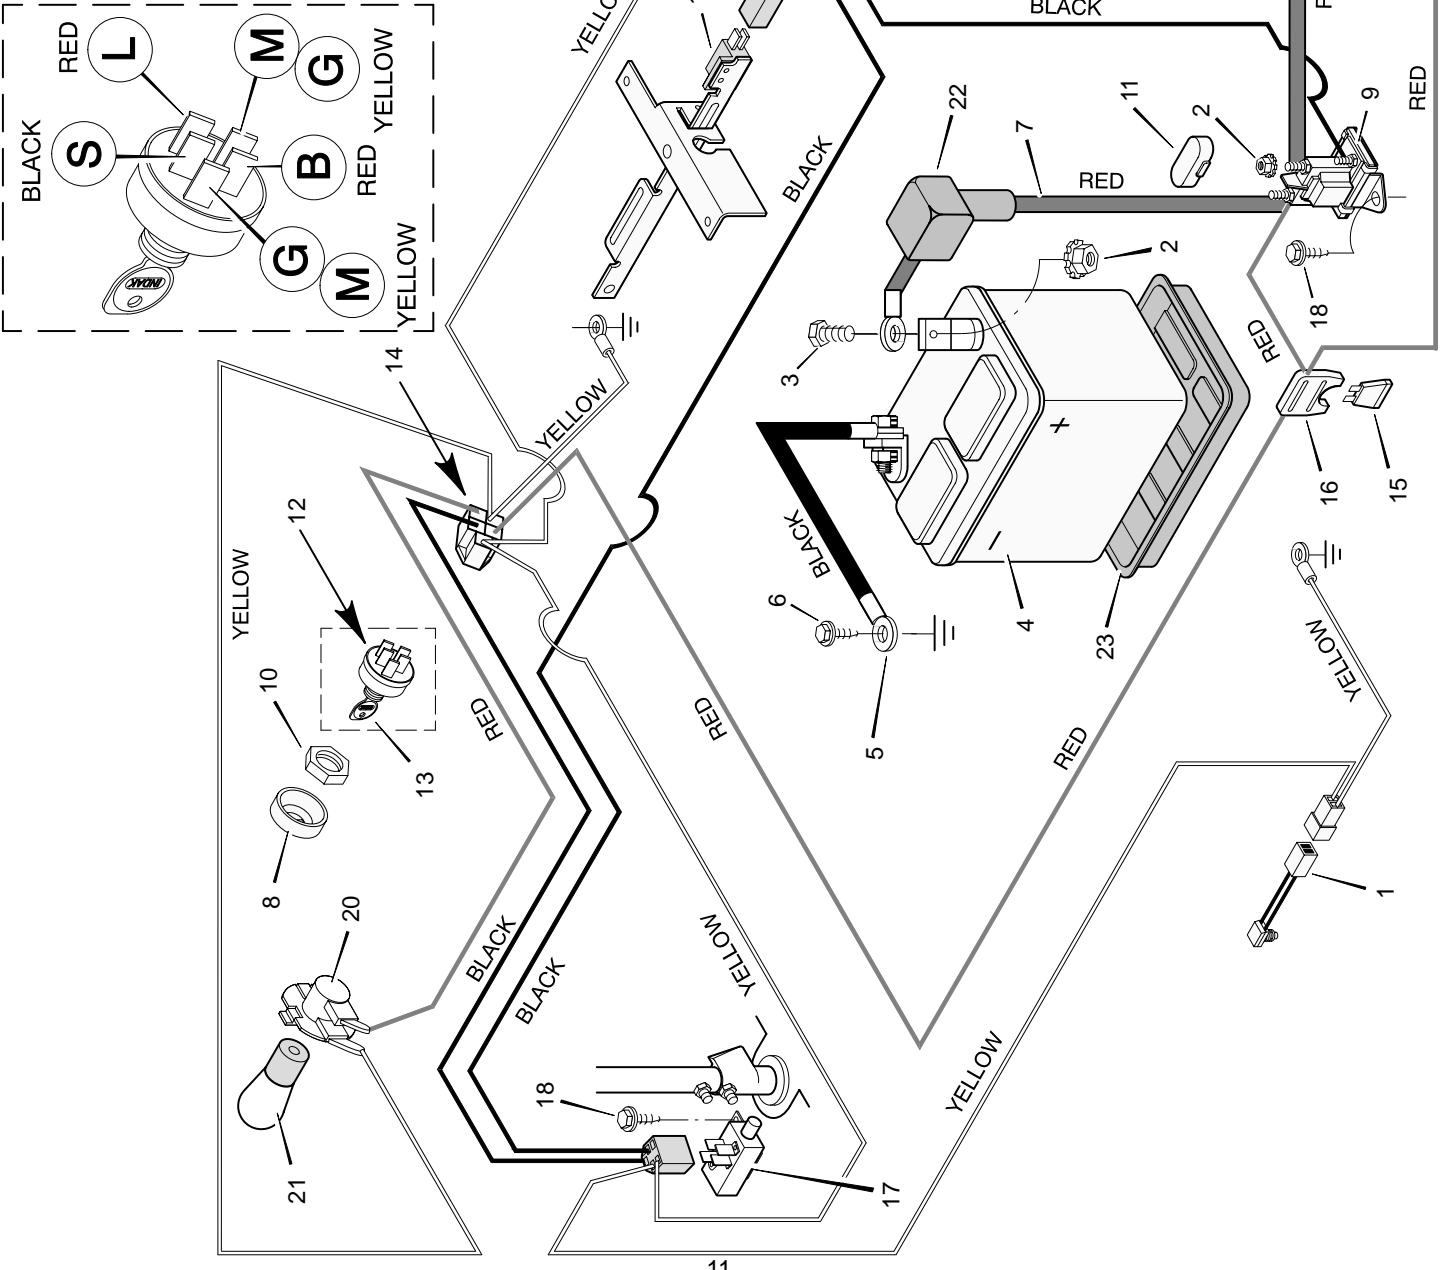

MODEL 30540x29C

REPAIR PARTS MOWER HOUSING

MODEL 30540x29C

REPAIR PARTS MOWER HOUSING

Key No.	Description	Part No.	Key No.	Description	Part No.
1	Belt, Mower Drive	37x57	24	Bracket, Hanger	55974E700
2	Pulley, Splined	91951	25	Spring, Compression	164x1
3	Lockwasher	18x33	26	Nut, Hex	15x43
4	Locknut, Hex	15x100	27	Spring, Torsional	166x4
5	Nut, Hex	15x41	28	Push On Cap	28x23
6	Pulley, Idler	91178	29	Rod	21197 Z
7	Bracket, Upper Idler	55921E700	30	Hinge, Chute Deflector	56213E700
8	Spacer	55895	32	Spring, Extension	165x68
9	Assembly, Blade Idler	55979	34	Bracket, Front	55916E700
10	Locknut, Flange	15x88	35	Screw	26x216
11	Pin, Clevis	29x99	36	Bolt, Hex	1x75
12	Clevis	24471 Z	37	Deflector, Chute	55971
13	Bolt, Hex	1x45	38	Mandrel	91921
14	Pin, Hair	31x6	39	Adapter, Blade	92466
15	Guide, Belt	55977	40	Washer, Belleville	17x166
16	Bracket, Lower Idler	55920E700	41	Washer, Hardened	17x165
17	Bolt, Carriage	2x53	42	Nut, Hex	15x100
18	Nut, Flange	15x79	43	Pin, Pull	90828 Z
19	Guide, Belt	55894	44	Washer	17x67 Z
20	Spacer	91925	45	Pin, Hair	31x4
21	Bolt, Hex	1x127	46	Blade, Standard	55793E701
22	Housing, Mandrel	55962	1-51	Mower Housing, Complete	403330
23	Guide, Belt	55956 Z			

MODEL 30540x29C

REPAIR PARTS ELECTRICAL SYSTEM

POS.	FUNCTION	CIRCUIT (MAKE)
1	OFF	M+G
2	RUN LIGHTS	B+L
3	RUN	NONE
4	START	B+S

Key No.	Description	Part No.
1	Switch, Seat Sensor	91031
2	Locknut	15x66
3	Bolt	1x38
4	Battery	91414
5	Cable, Battery Ground	24x3
6	Screw	26x49
7	Cable, Red Battery	24x24
8	Cap, Ignition	91488
9	Solenoid	94613
10	Nut, Hex	91489
11	Cover, Solenoid (Optional)	56049
12	Switch, Ignition	91846
13	Key, Ignition	20729
14	Harness, Chassis Wire	250x85
15	Fuse	54212
16	Holder, Fuse	407078
17	Switch, Limit	91032
18	Screw	26x233
19	Switch, Limit	24273
20	Socket, Light	92372
21	Bulb, Light	90084
22	Cover, Terminal	54148
23	Tray, Battery	91896