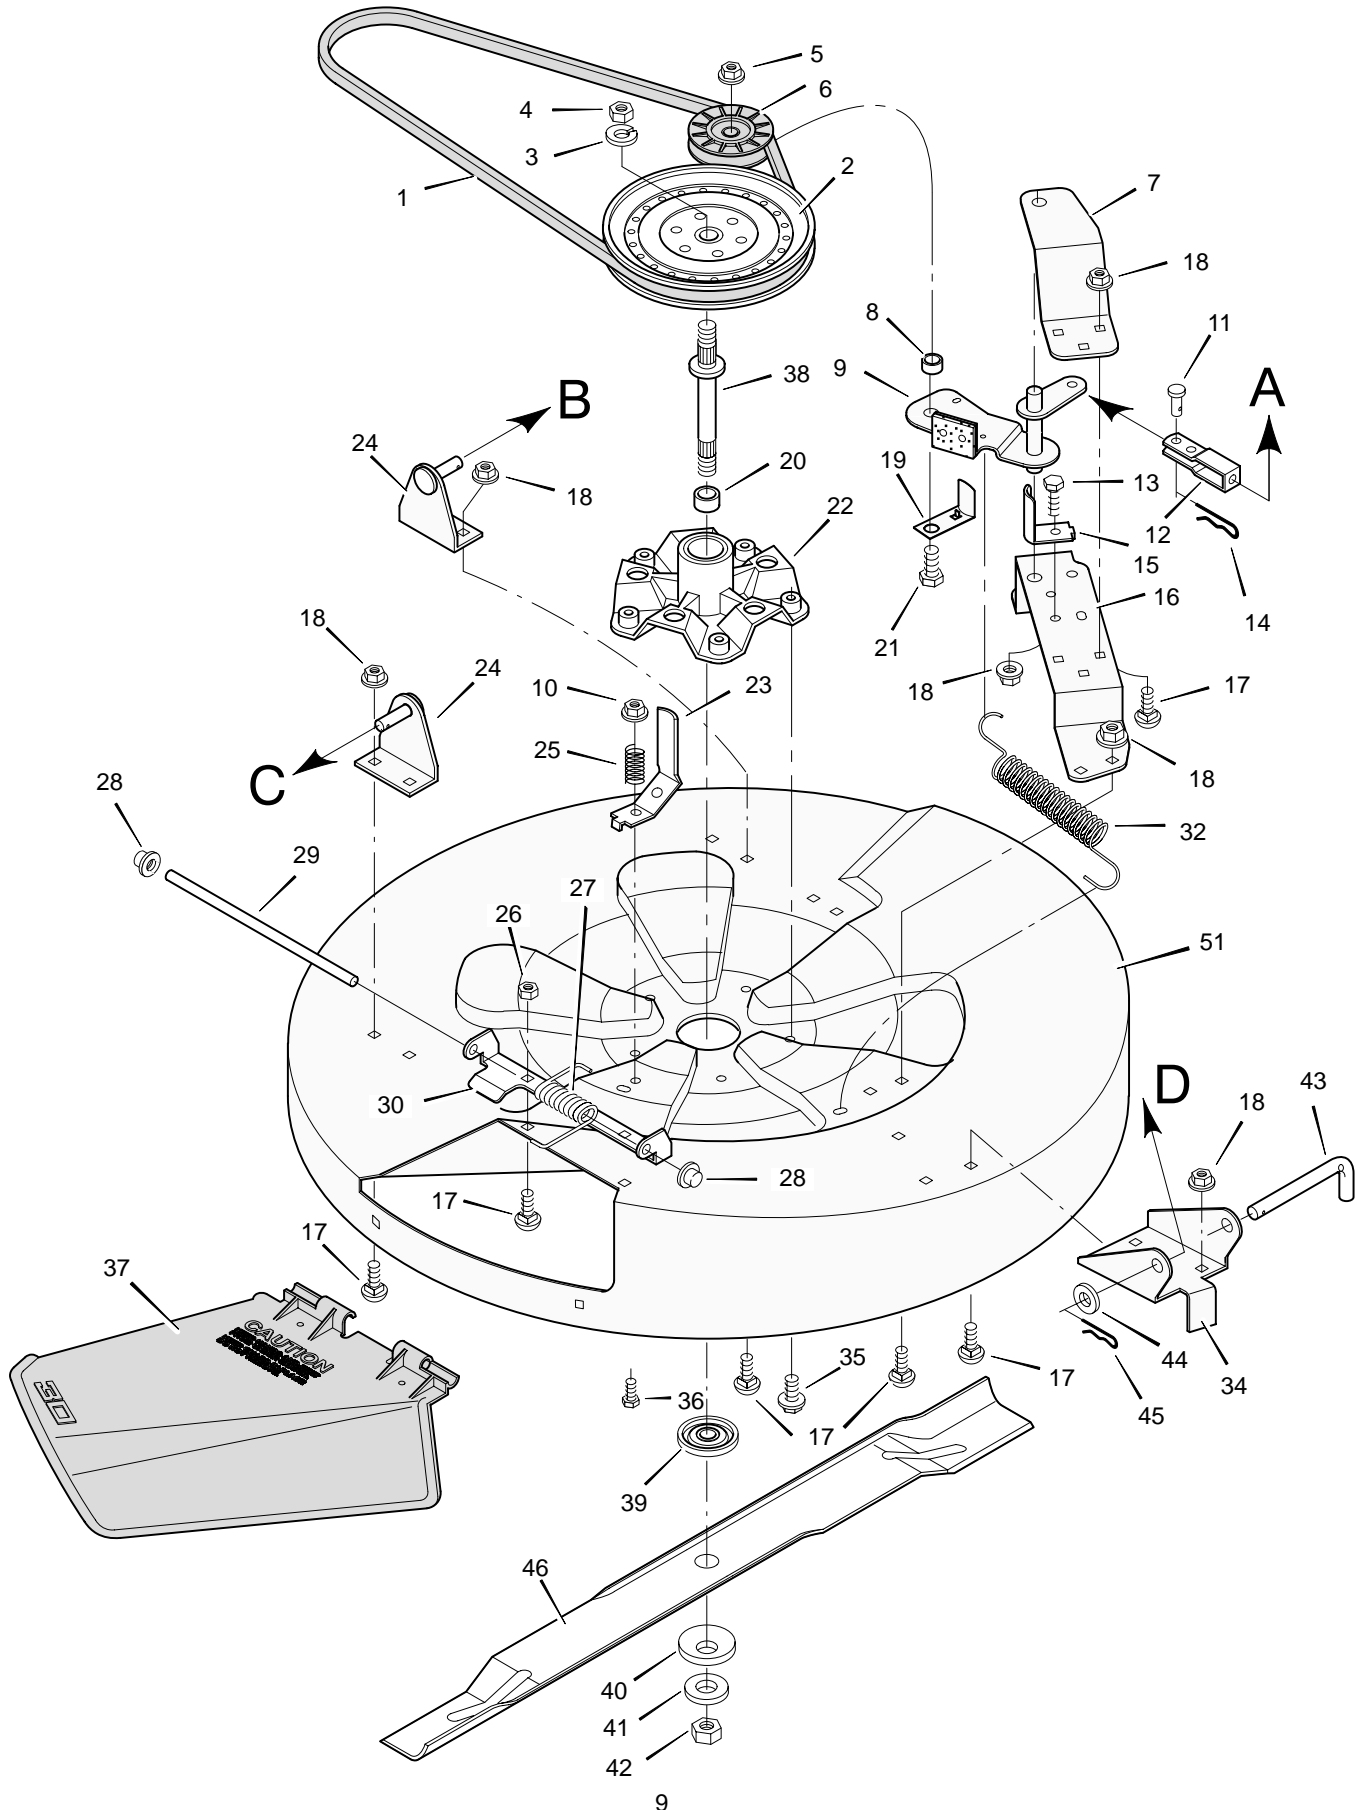

MODEL 30540x29C

REPAIR PARTS MOWER HOUSING

MODEL 30540x29C

REPAIR PARTS MOWER HOUSING

Key No.	Description	Part No.	Key No.	Description	Part No.
1	Belt, Mower Drive	37x57	24	Bracket, Hanger	55974E700
2	Pulley, Splined	91951	25	Spring, Compression	164x1
3	Lockwasher	18x33	26	Nut, Hex	15x43
4	Locknut, Hex	15x100	27	Spring, Torsional	166x4
5	Nut, Hex	15x41	28	Push On Cap	28x23
6	Pulley, Idler	91178	29	Rod	21197 Z
7	Bracket, Upper Idler	55921E700	30	Hinge, Chute Deflector	56213E700
8	Spacer	55895	32	Spring, Extension	165x68
9	Assembly, Blade Idler	55979	34	Bracket, Front	55916E700
10	Locknut, Flange	15x88	35	Screw	26x216
11	Pin, Clevis	29x99	36	Bolt, Hex	1x75
12	Clevis	24471 Z	37	Deflector, Chute	55971
13	Bolt, Hex	1x45	38	Mandrel	91921
14	Pin, Hair	31x6	39	Adapter, Blade	92466
15	Guide, Belt	55977	40	Washer, Belleville	17x166
16	Bracket, Lower Idler	55920E700	41	Washer, Hardened	17x165
17	Bolt, Carriage	2x53	42	Nut, Hex	15x100
18	Nut, Flange	15x79	43	Pin, Pull	90828 Z
19	Guide, Belt	55894	44	Washer	17x67 Z
20	Spacer	91925	45	Pin, Hair	31x4
21	Bolt, Hex	1x127	46	Blade, Standard	55793E701
22	Housing, Mandrel	55962	1-51	Mower Housing, Complete	403330
23	Guide, Belt	55956 Z