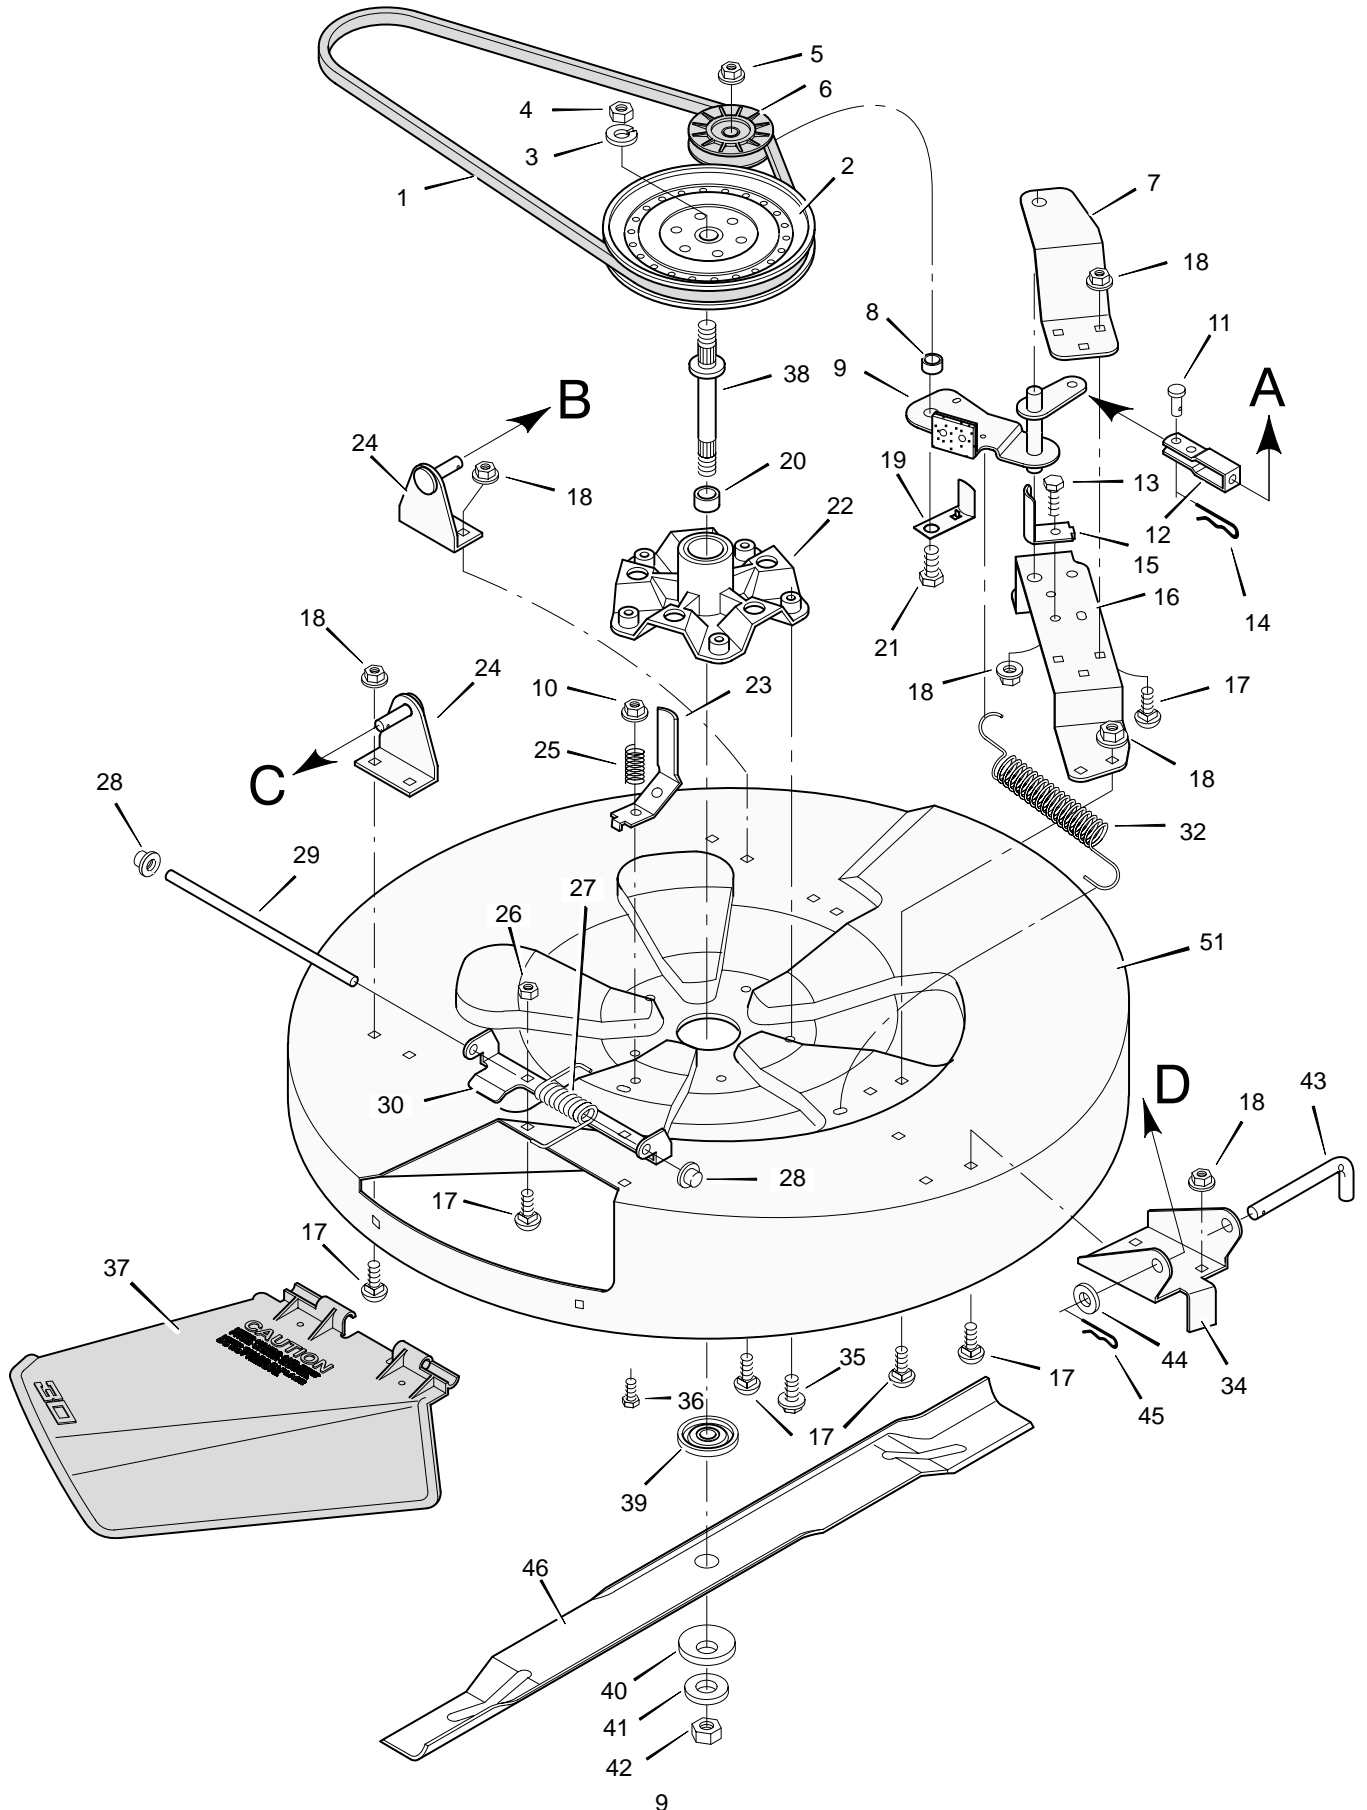

MODEL 30540x29B

REPAIR PARTS MOWER HOUSING

MODEL 30540x29B

REPAIR PARTS MOWER HOUSING

Key No.	Description	Part No.	Key No.	Description	Part No.
1	Belt, Mower Drive	37x57	24	Bracket, Hanger	55974E700
2	Pulley, Splined	91951	25	Spring, Compression	164x1
3	Lockwasher	18x33	26	Nut, Hex	15x43
4	Locknut, Hex	15x100	27	Spring, Torsional	166x4
5	Nut, Hex	15x41	28	Push On Cap	28x23
6	Pulley, Idler	91178	29	Rod	21197 Z
7	Bracket, Upper Idler	55921E700	30	Hinge, Chute Deflector	56213E700
8	Spacer	55895	32	Spring, Extension	165x68
9	Assembly, Blade Idler	55979	34	Bracket, Front	55916E700
10	Locknut, Flange	15x88	35	Screw	26x216
11	Pin, Clevis	29x99	36	Bolt, Hex	1x75
12	Clevis	24471 Z	37	Deflector, Chute	55971
13	Bolt, Hex	1x45	38	Mandrel	91921
14	Pin, Hair	31x6	39	Adapter, Blade	92466
15	Guide, Belt	55977	40	Washer, Belleville	17x166
16	Bracket, Lower Idler	55920E700	41	Washer, Hardened	17x165
17	Bolt, Carriage	2x53	42	Nut, Hex	15x100
18	Nut, Flange	15x79	43	Pin, Pull	90828 Z
19	Guide, Belt	55894	44	Washer	17x67 Z
20	Spacer	91925	45	Pin, Hair	31x4
21	Bolt, Hex	1x127	46	Blade, Standard	55793E701
22	Housing, Mandrel	55962	1-51	Mower Housing, Complete	403330
23	Guide, Belt	55956 Z