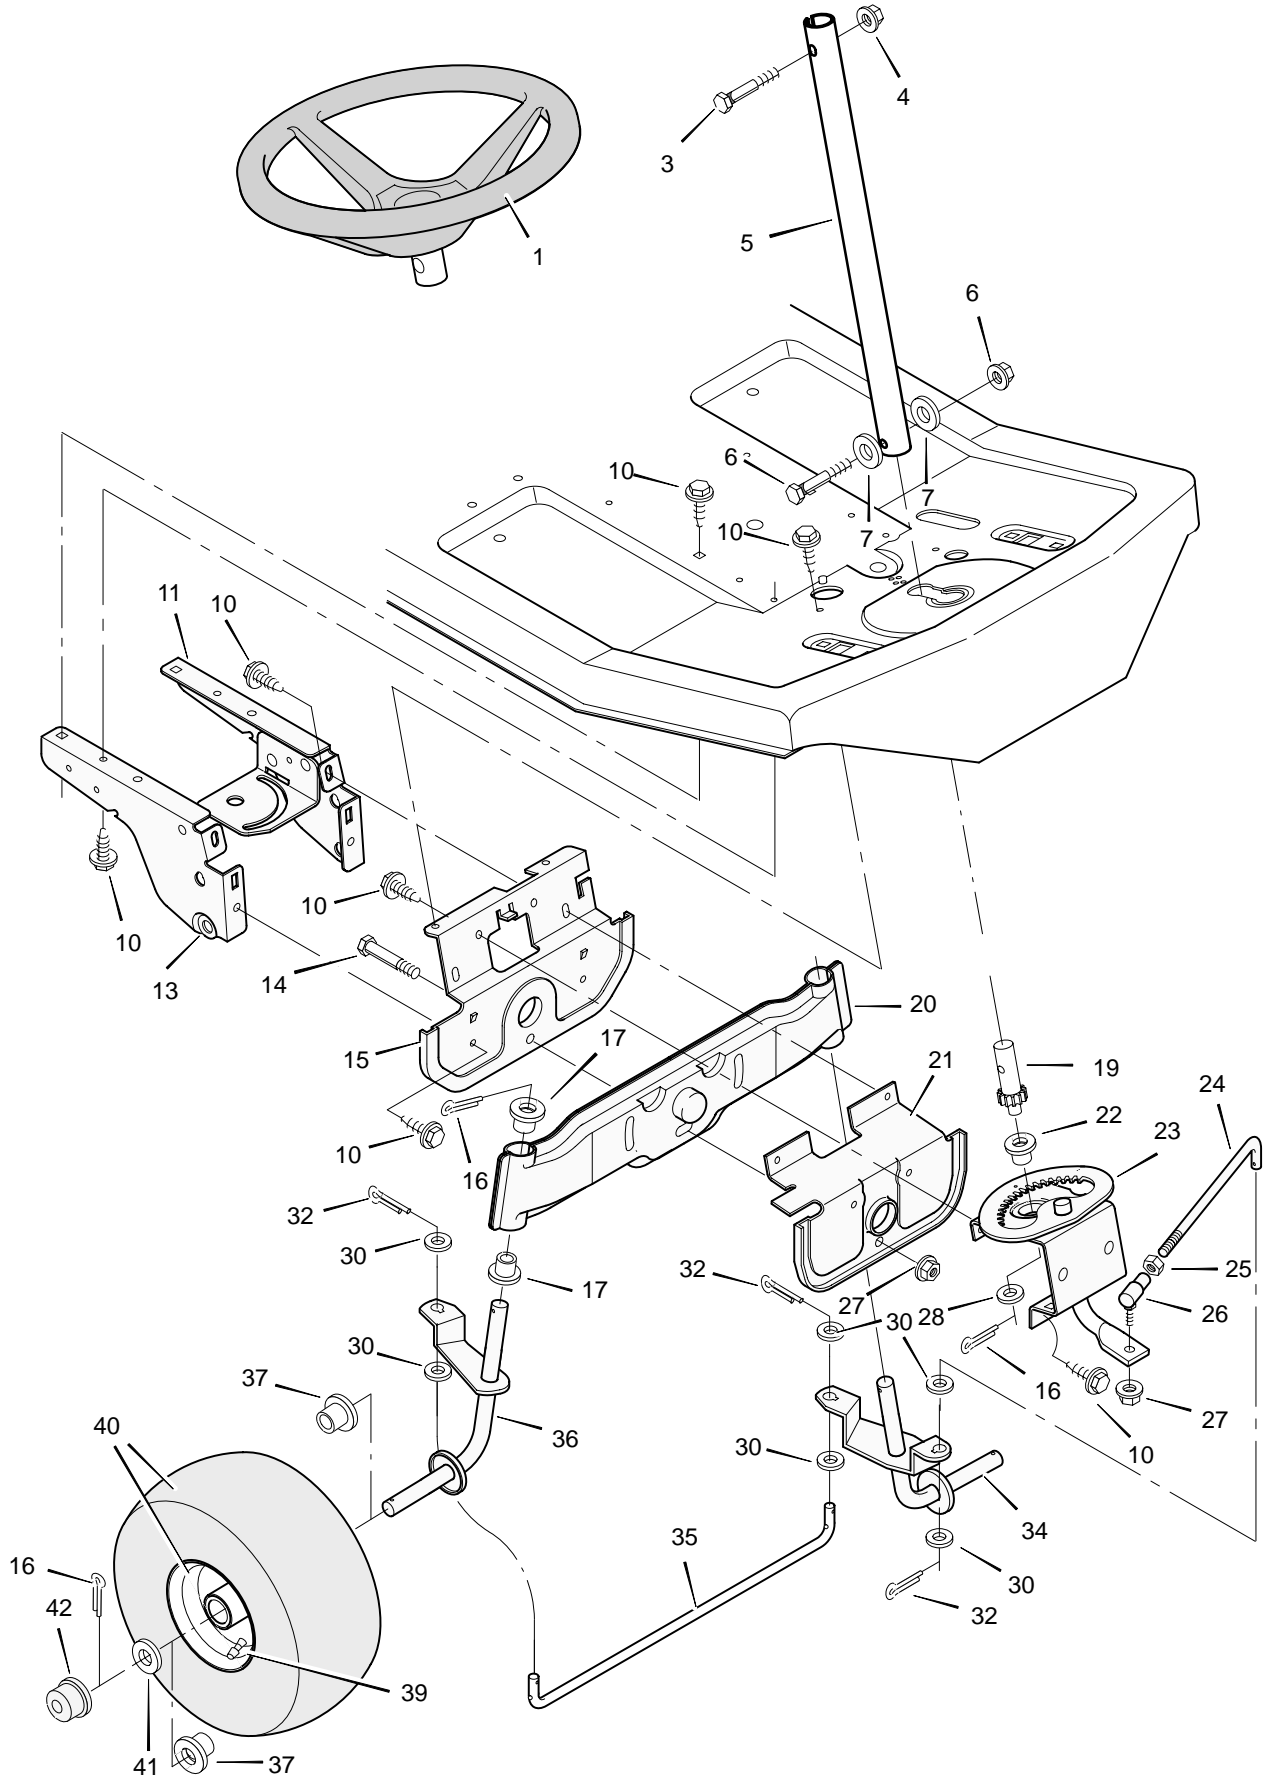

MODEL 30540x29B

REPAIR PARTS STEERING

MODEL 30540x29B

REPAIR PARTS STEERING

Key No.	Description	Part No.
1	Steering Wheel	92078
3	Bolt, Hex	1x102
4	Locknut, Flange	15x88
5	Post, Steering	91444C
6	Nut, Hex	15x88
7	Washer	17x47 Z
10	Screw	26x267
11	Plate, Left Suspension	56224E700
13	Plate, Right Suspension	56023E700
14	Bolt, Hex	1x69
15	Support, Front Axle	56231E700
16	Pin, Cotter	30x49
17	Bearing, Spindle	55003
19	Gear, Pinion	56057
20	Axle Assembly, Front	56223E700
21	Hanger Assembly, Front Axle	56230E700
22	Bearing	55168
23	Sector Assembly	56236E700
24	Rod, Drag Link	56625 Z
25	Nut, Hex	15x61
26	Ball Joint, Steering	21031
27	Locknut, Flange	15x87 Z
28	Washer	17x87 Z
30	Washer	17x53 Z
32	Pin, Cotter	30x20
34	Spindle Assembly, Left	55039E700
35	Rod, Tie	55026 Z
36	Spindle Assembly, Right	55038E700
37	Bearing, Wheel *	56105
38	Tire	55700
39	Valve Stem *	24373
40	Wheel & Tire Assembly	92303-601
41	Washer	17x197
42	Cap, Hub (Optional)	94618

* Also included with Key No. 40.