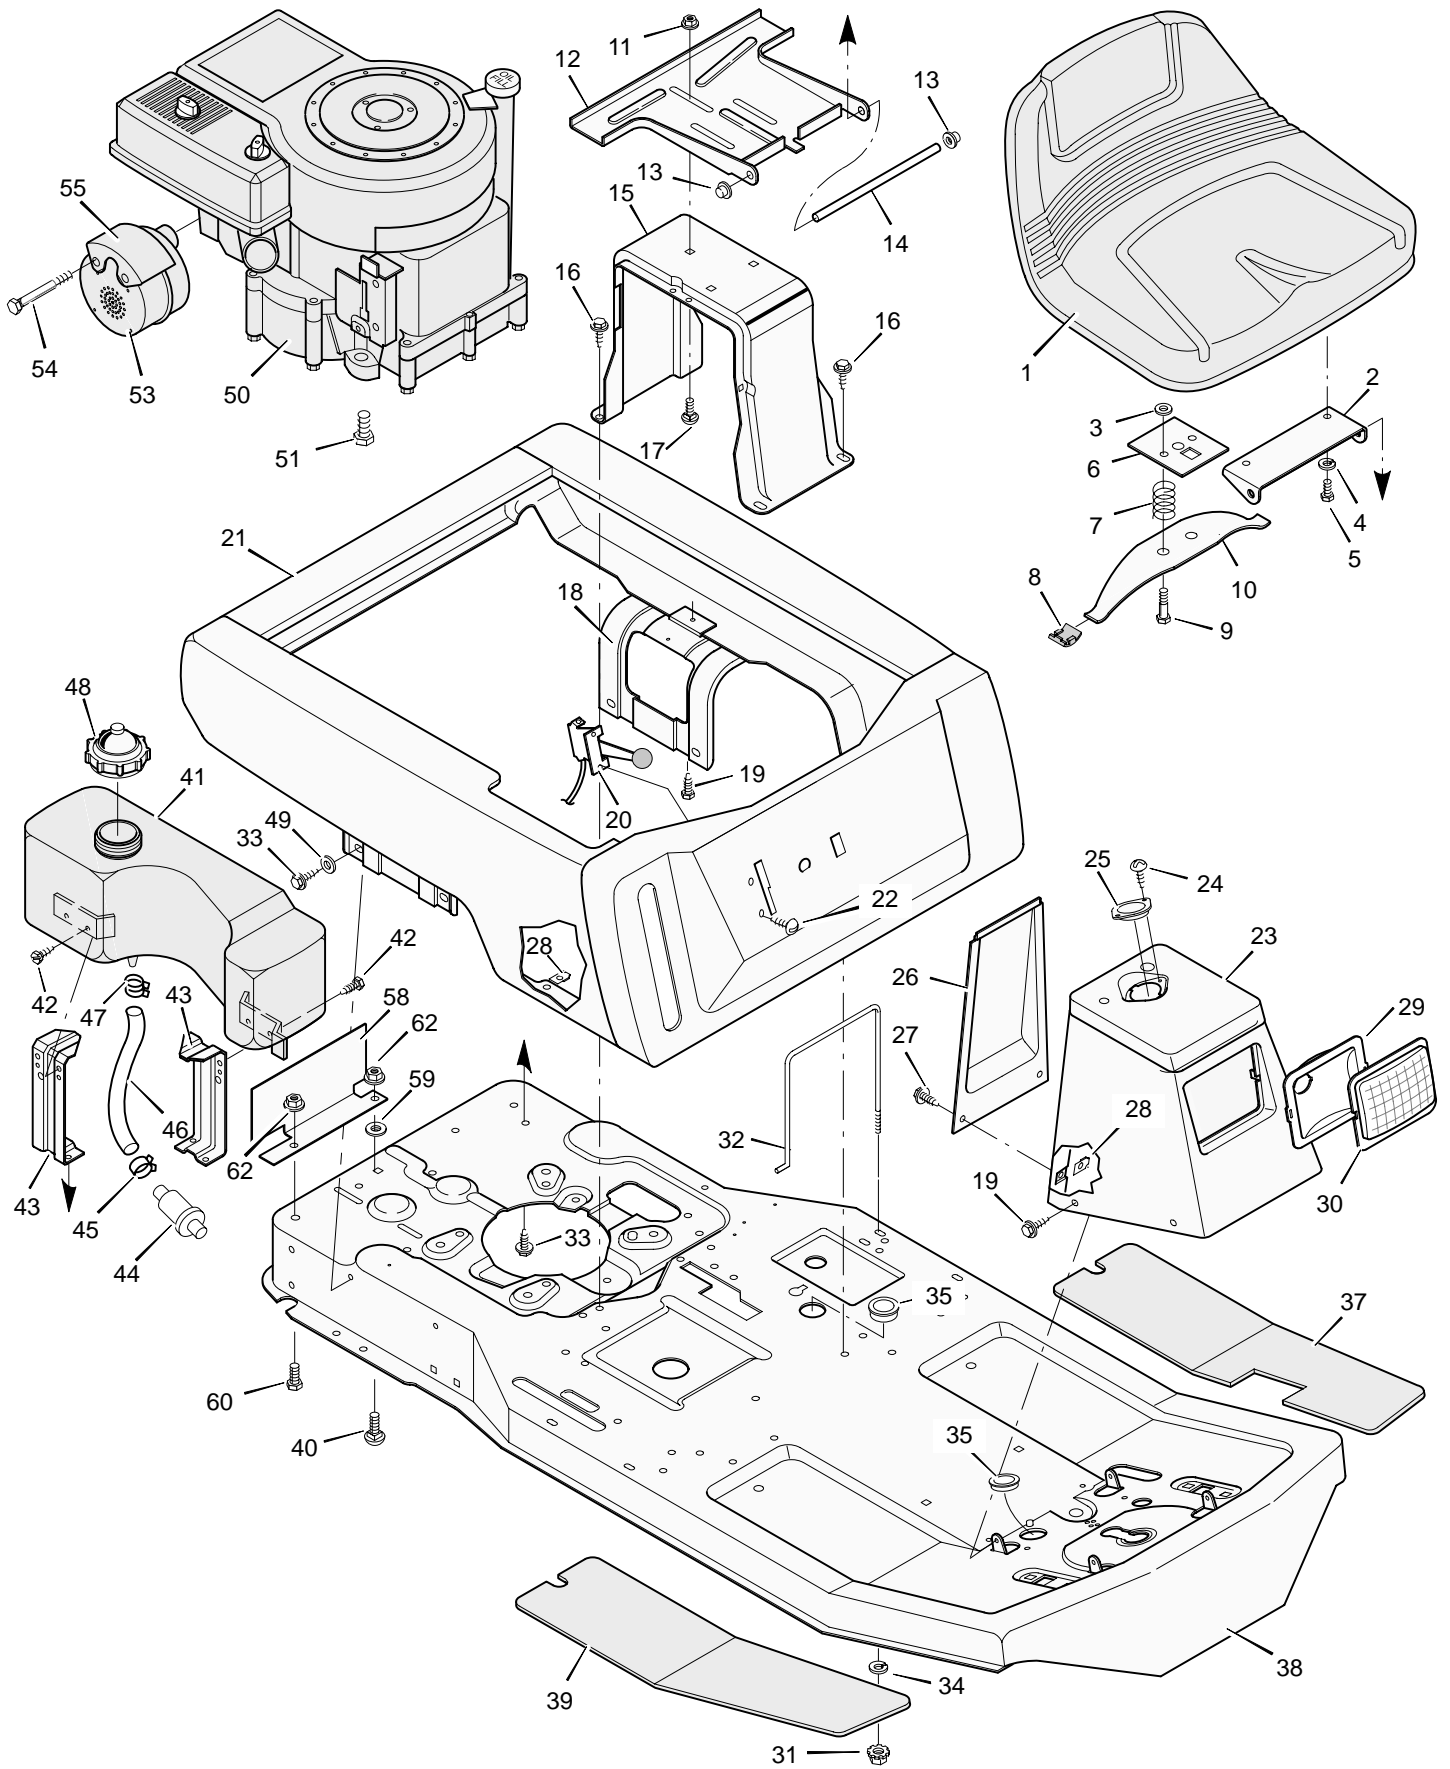

MODEL 30540x29B

REPAIR PARTS BODY CHASSIS

MODEL 30540x29B

REPAIR PARTS BODY CHASSIS

Key No.	Description	Part No.	Key No.	Description	Part No.
1	Seat	92387	33	Screw	26x49
2	Hinge, Seat	56516E700	34	Washer	17x38
3	Retainer	28x64	35	Grommet	21268
4	Lockwasher	18x16	37	Mat, Left	56107
5	Bolt, Hex	1x45	38	Frame Assembly	56611E700
6	Plate, Seat Switch	91963	39	Mat, Right	56106
7	Spring, Compression	164x26	40	Bolt, Carriage	2x53
8	Glide, Seat Spring	91822	41	Tank, Fuel	55805
9	Bolt, Shoulder	9x38	42	Screw	26x213
10	Spring, Seat	91964	43	Bracket, Fuel Tank	55806E700
11	Locknut, Flange	15x88	44	Filter, Fuel	56002
12	Bracket, Seat Pivot	56518E700	45	Clamp	91174
13	Cap, Push On	28x23	46	Line, Fuel	91022
14	Rod, Seat Hinge	56537 Z	47	Clamp	23713
15	Support, Seat	56517E700	48	Cap, Fuel	92317
16	Screw	26x249	49	Washer	19x6
17	Bolt, Carriage	2x53	50	Engine	‡
18	Support, Body *	55017E700	51	Bolt, Engine Mount	25x7
19	Screw	26x214	53	Muffler	90331
20	Throttle Control	56599	54	Bolt	1x117
21	Body	54766E245	55	Shield, Heat	90333
22	Screw	26x201	58	Shield, Heat	56636E700
23	Console Assembly	56570E245	59	Washer	28x64
24	Screw	26x201	60	Bolt	1x91
25	Bearing, Steering Post	56022	62	Locknut, Flange	15x76
26	Console, Plate	55023E700	—	Owner's Manual	F-98661
27	Screw	4x24	—	Owner's Manual	F-98662
28	J-Nut	28x18	—	Parts List	F-98663
29	Reflector	56241 Z	—	Decal, Right Panel	44x7706
30	Lens	90082	—	Decal, Left Panel	44x7707
31	Locknut	15x66	—	Decal, Shift	44x4402
32	Clamp, Battery	54800 Z	—	Decal, Warning	44x6816