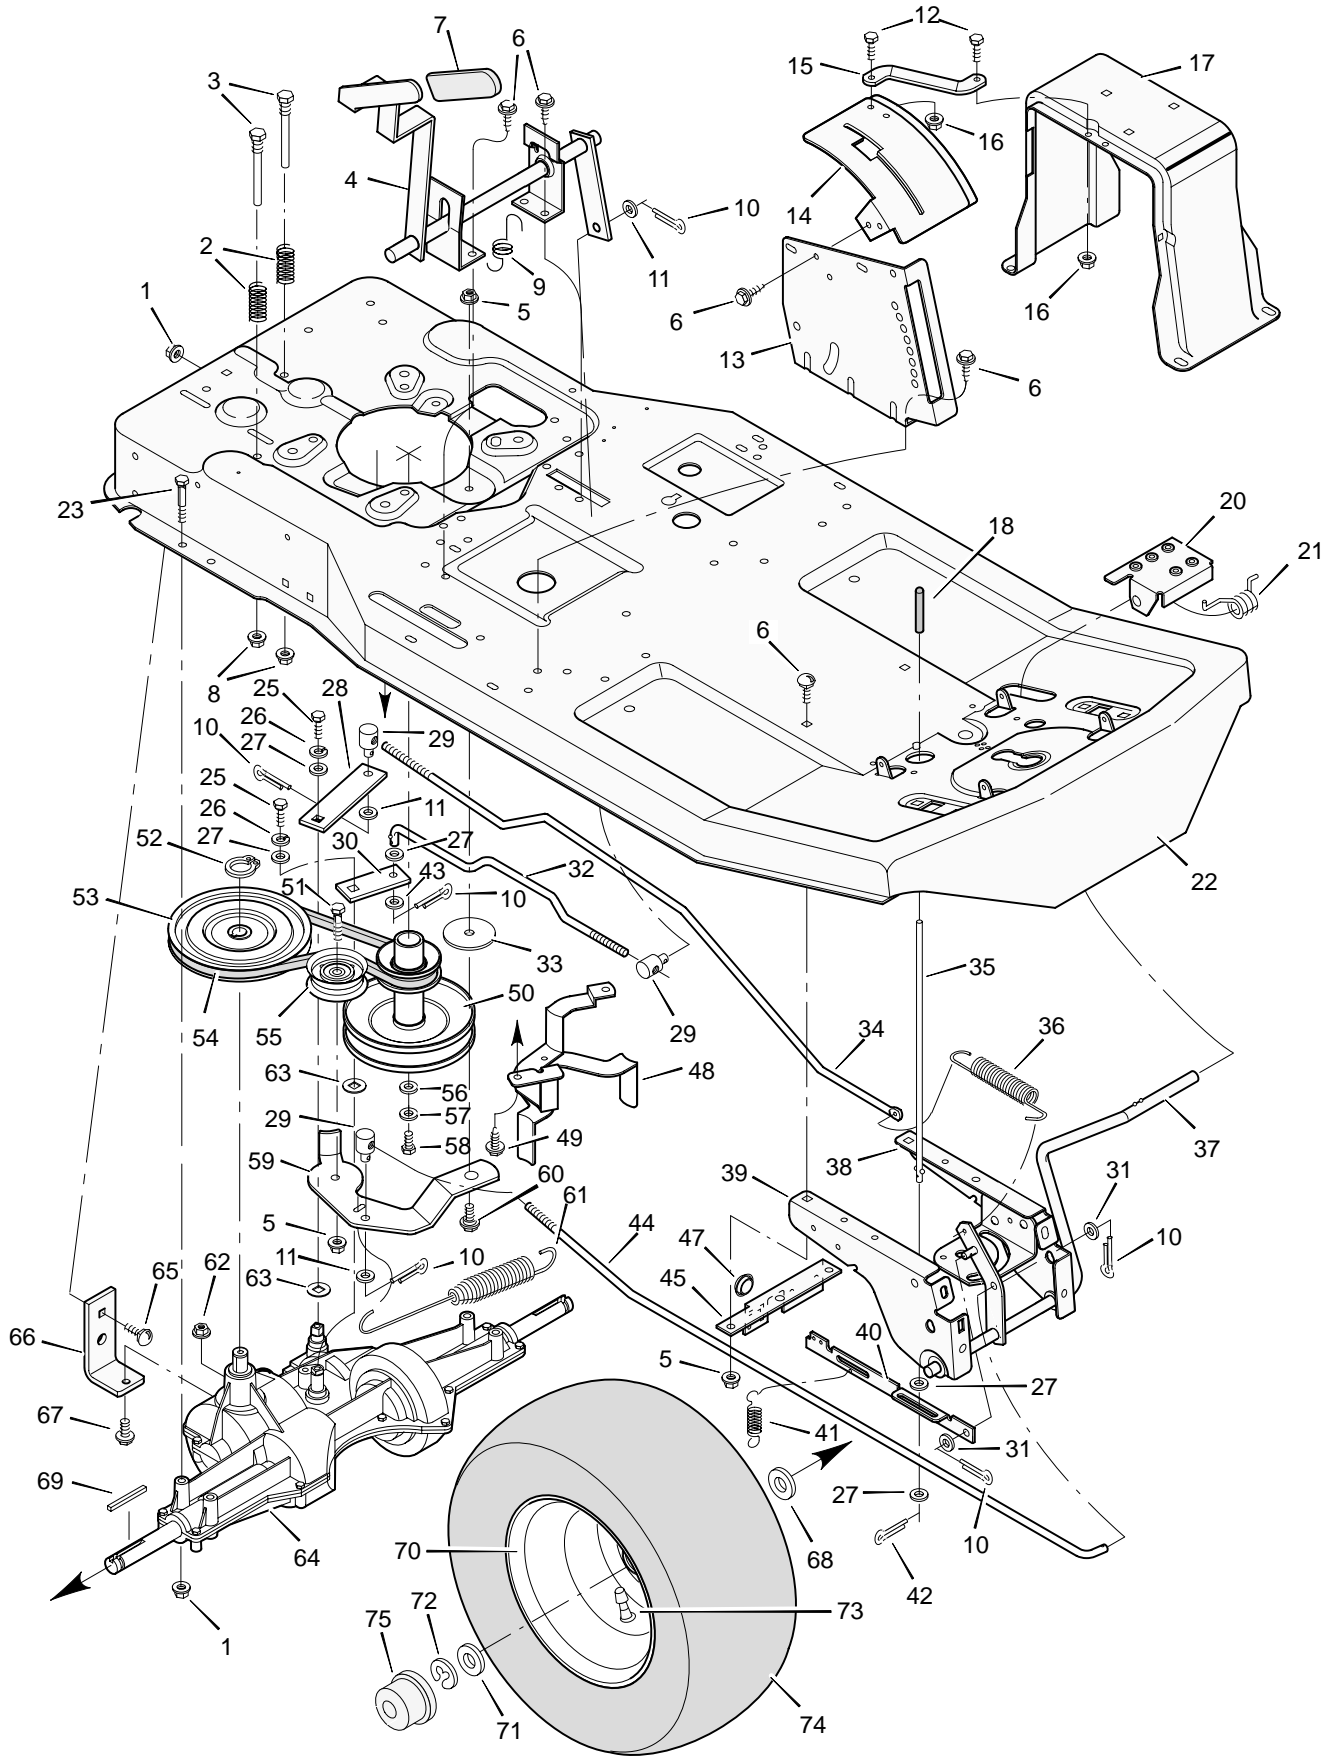

MODEL 30540x29B

REPAIR PARTS MOTION DRIVE

MODEL 30540x29B

REPAIR PARTS MOTION DRIVE

Key No.	Description	Part No.	Key No.	Description	Part No.
1	Locknut, Flange	15x88	39	Plate, Right Suspension	56023E700
2	Spring, Compression	164x1	40	Link, Parking Brake	56565 Z
3	Guide, Belt	55826	41	Spring, Extension	165x107
4	Shifter Assembly	56610E701	42	Pin, Cotter	30x50
5	Locknut, Flange	15x84	43	Washer	17x46 Z
6	Screw	26x267	44	Rod, Clutch	56531 Z
7	Grip, Shift Lever	91573	45	Stop, Parking Brake	56227E700
8	Hex Nut	15x115	47	Grommet	56623
9	Spring, Extension	165x100	48	Guide, Belt	56215 Z
10	Pin, Cotter	30x20	49	Screw	26x49
11	Washer	17x53 Z	50	Pulley Assembly, Stack	92504 Z
12	Bolt, Hex	1x38	51	Bolt, Hex	1x111
13	Plate, Index	56595E700	52	Ring, Retainer	11x7
14	Gate, Shift	56606E700	53	Pulley, Drive	56562
15	Brace, Shift Gate	56529E700	54	Belt, Motion Drive	37x65
16	Locknut, Flange	15x89	55	Pulley, Idler	56526
17	Support, Seat	56517E700	56	Washer	17x170
18	Grip, Parking Brake	55873	57	Lockwasher	19x35
20	Pedal	56409E700	58	Bolt, Hex	1x140
21	Spring	165x81	59	Bracket, Idler	56520E700
22	Frame Assembly	56611E700	60	Bolt, Shoulder	9x42
23	Bolt, Hex	1x124	61	Spring, Extension	165x81
25	Bolt, Hex	1x145	62	Locknut, Hex	15x43
26	Lockwasher	18x32	63	Washer	17x148
27	Washer	17x36	64	Transaxle, Dana Model 4450-1	‡
28	Yoke, Brake	56500 Z	65	Bolt, Carriage	2x53
29	Nut, Adjusting	21920	66	Bracket, Transaxle	56503 Z
30	Yoke, Shift	56505 Z	67	Bolt, Hex	1x139
31	Washer	17x47 Z	68	Washer	17x160
32	Rod, Shift	56591 Z	69	Key, Square	56534
33	Washer, Hardened	17x174 Z	70	Wheel & Tire Assembly	92308-601
34	Rod, Brake	56530 Z	71	Washer	17x195
35	Rod, Parking Brake	56566 Z	72	E-Ring	11x3
36	Spring, Extension	165x85	73	Valve Stem **	24373
37	Lever, Pedal	56511E700	74	Tire Only **	24393
38	Plate, Left Suspension	56224E700	75	Hub Cap, Optional	94618

‡ Parts are available from a Authorized Engine Service Center. See "Engines, Gasoline" or "Gasoline Engines" in the yellow pages of the telephone directory

** Also included with Key No. 70.