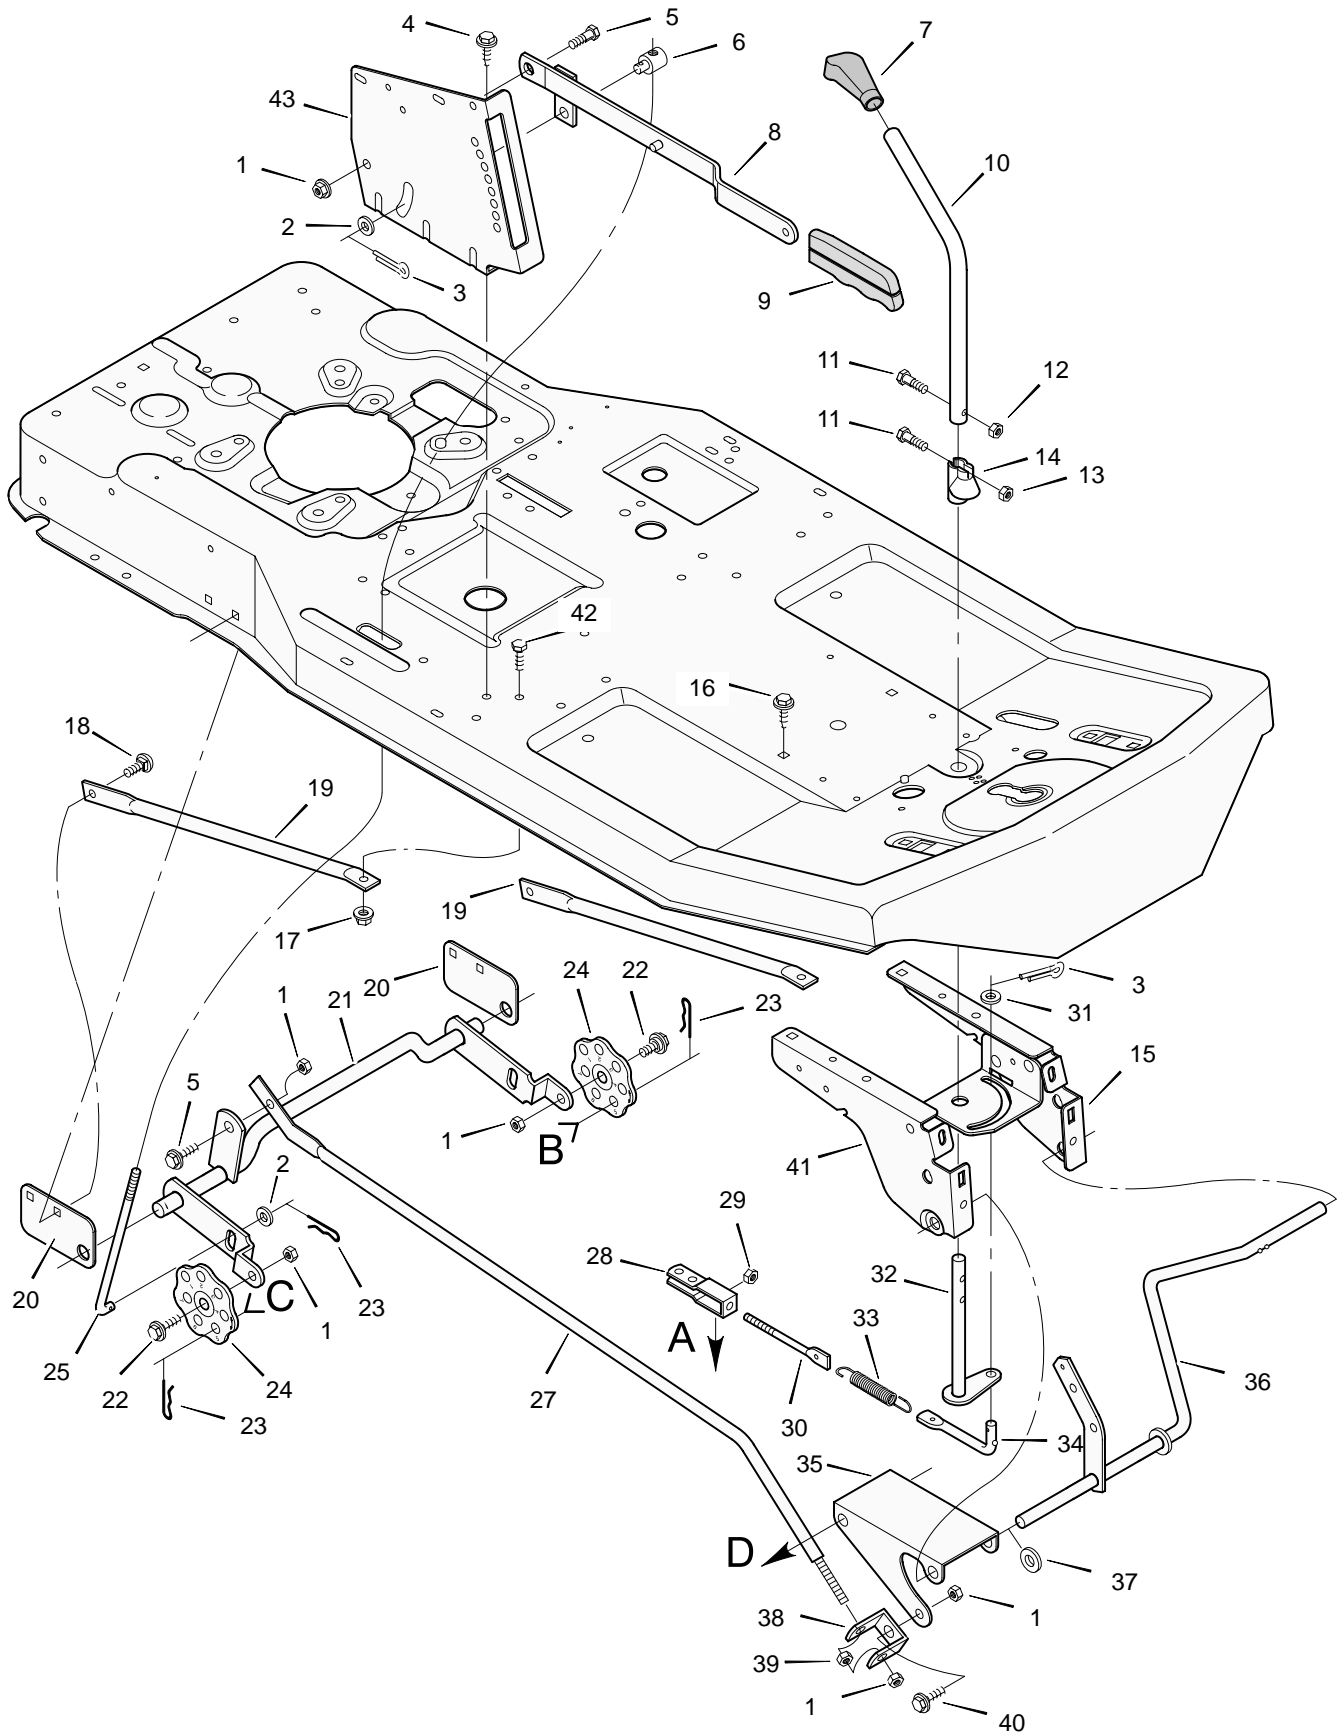

MODEL 30540x29B

REPAIR PARTS STEERING

Key No.	Description	Part No.
1	Steering Wheel	92078
3	Bolt, Hex	1x102
4	Locknut, Flange	15x88
5	Post, Steering	91444C
6	Nut, Hex	15x88
7	Washer	17x47 Z
10	Screw	26x267
11	Plate, Left Suspension	56224E700
13	Plate, Right Suspension	56023E700
14	Bolt, Hex	1x69
15	Support, Front Axle	56231E700
16	Pin, Cotter	30x49
17	Bearing, Spindle	55003
19	Gear, Pinion	56057
20	Axle Assembly, Front	56223E700
21	Hanger Assembly, Front Axle	56230E700
22	Bearing	55168
23	Sector Assembly	56236E700
24	Rod, Drag Link	56625 Z
25	Nut, Hex	15x61
26	Ball Joint, Steering	21031
27	Locknut, Flange	15x87 Z
28	Washer	17x87 Z
30	Washer	17x53 Z
32	Pin, Cotter	30x20
34	Spindle Assembly, Left	55039E700
35	Rod, Tie	55026 Z
36	Spindle Assembly, Right	55038E700
37	Bearing, Wheel *	56105
38	Tire	55700
39	Valve Stem *	24373
40	Wheel & Tire Assembly	92303-601
41	Washer	17x197
42	Cap, Hub (Optional)	94618

* Also included with Key No. 40.

MODEL 30540x29B

REPAIR PARTS MOWER HOUSING SUSPENSION