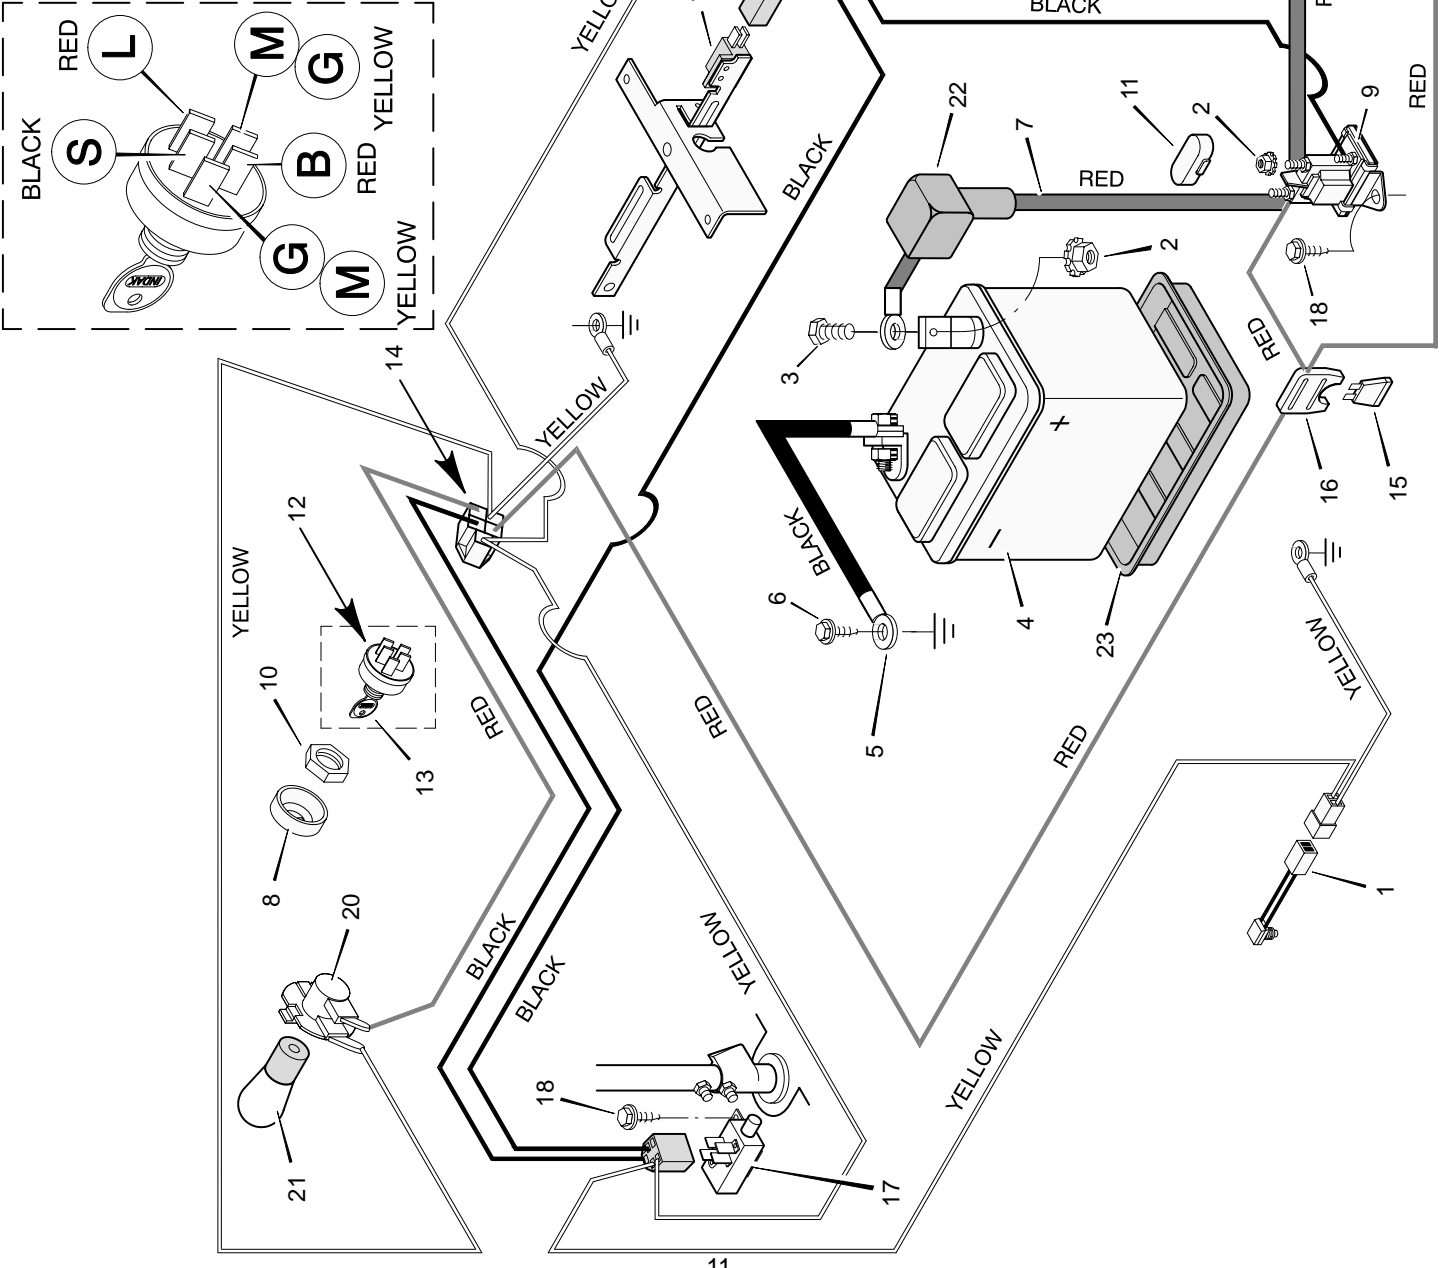

MODEL 30540x29B

REPAIR PARTS MOWER HOUSING

MODEL 30540x29B

REPAIR PARTS MOWER HOUSING

Key No.	Description	Part No.	Key No.	Description	Part No.
1	Belt, Mower Drive	37x57	24	Bracket, Hanger	55974E700
2	Pulley, Splined	91951	25	Spring, Compression	164x1
3	Lockwasher	18x33	26	Nut, Hex	15x43
4	Locknut, Hex	15x100	27	Spring, Torsional	166x4
5	Nut, Hex	15x41	28	Push On Cap	28x23
6	Pulley, Idler	91178	29	Rod	21197 Z
7	Bracket, Upper Idler	55921E700	30	Hinge, Chute Deflector	56213E700
8	Spacer	55895	32	Spring, Extension	165x68
9	Assembly, Blade Idler	55979	34	Bracket, Front	55916E700
10	Locknut, Flange	15x88	35	Screw	26x216
11	Pin, Clevis	29x99	36	Bolt, Hex	1x75
12	Clevis	24471 Z	37	Deflector, Chute	55971
13	Bolt, Hex	1x45	38	Mandrel	91921
14	Pin, Hair	31x6	39	Adapter, Blade	92466
15	Guide, Belt	55977	40	Washer, Belleville	17x166
16	Bracket, Lower Idler	55920E700	41	Washer, Hardened	17x165
17	Bolt, Carriage	2x53	42	Nut, Hex	15x100
18	Nut, Flange	15x79	43	Pin, Pull	90828 Z
19	Guide, Belt	55894	44	Washer	17x67 Z
20	Spacer	91925	45	Pin, Hair	31x4
21	Bolt, Hex	1x127	46	Blade, Standard	55793E701
22	Housing, Mandrel	55962	1-51	Mower Housing, Complete	403330
23	Guide, Belt	55956 Z			

MODEL 30540x29B

REPAIR PARTS ELECTRICAL SYSTEM

POS.	FUNCTION	CIRCUIT (MAKE)
1	OFF	M+G
2	RUN LIGHTS	B+L
3	RUN	NONE
4	START	B+S

Key No.	Description	Part No.
1	Switch, Seat Sensor	91031
2	Locknut	15x66
3	Bolt	1x38
4	Battery	91414
5	Cable, Battery Ground	24x3
6	Screw	26x49
7	Cable, Red Battery	24x24
8	Cap, Ignition	91488
9	Solenoid	94613
10	Nut, Hex	91489
11	Cover, Solenoid (Optional)	56049
12	Switch, Ignition	91846
13	Key, Ignition	20729
14	Harness, Chassis Wire	250x85
15	Fuse	54212
16	Holder, Fuse	407078
17	Switch, Limit	91032
18	Screw	26x233
19	Switch, Limit	24273
20	Socket, Light	92372
21	Bulb, Light	90084
22	Cover, Terminal	54148
23	Tray, Battery	91896