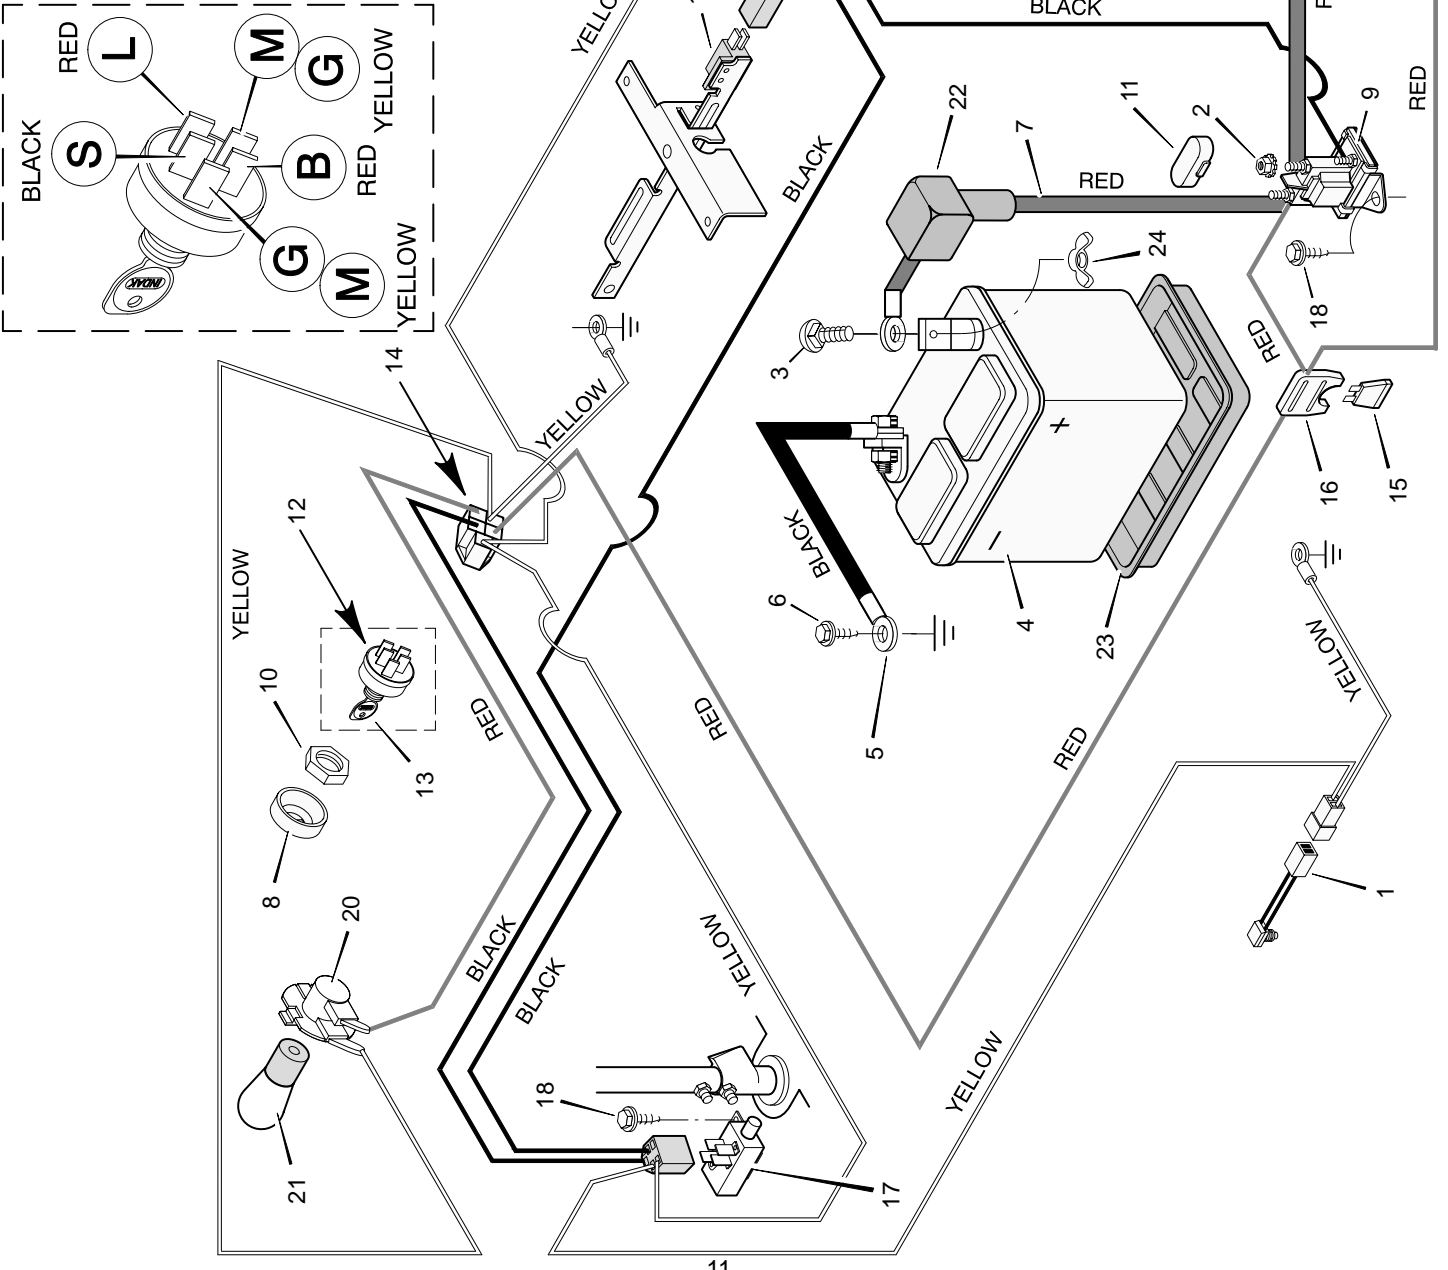

MODEL 30540x29A

REPAIR PARTS MOWER HOUSING

MODEL 30540x29A

REPAIR PARTS MOWER HOUSING

Key No.	Description	Part No.	Key No.	Description	Part No.
1	Belt, Mower Drive	37x57	24	Bracket, Hanger	55974E701
2	Pulley, Splined	91951	25	Spring, Compression	164x1
3	Lockwasher	18x33	26	Nut, Hex	15x43Z
4	Locknut, Hex	15x100	27	Spring, Torsional	166x4
5	Nut, Hex	15x41	28	Push On Cap	28x23
6	Pulley, Idler	91178	29	Rod	21197Z
7	Bracket, Upper Idler	55921E701	30	Hinge, Chute Deflector	56213E701
8	Spacer	55895Z	32	Spring, Extension	165x68
9	Assembly, Blade Idler	55979E701	34	Bracket, Front	55916E701
10	Locknut, Flange	15x88	35	Screw	26x216
11	Pin, Clevis	29x99	36	Bolt, Hex	1x75
12	Clevis	24471Z	37	Deflector, Chute	55971
13	Bolt, Hex	1x45	38	Mandrel	91921
14	Pin, Hair	31x6	39	Adapter, Blade	92466
15	Guide, Belt	55977E701	40	Washer, Belleville	17x166
16	Bracket, Lower Idler	55920E701	41	Washer, Hardened	17x165
17	Bolt, Carriage	2x53Z	42	Nut, Hex	15x100
18	Nut, Flange	15x79	43	Pin, Pull	90828Z
19	Guide, Belt	55894E701	44	Washer	17x67Z
20	Spacer	91925	45	Pin, Hair	31x4
21	Bolt, Hex	1x127	46	Blade, Standard	55793E701
22	Housing, Mandrel	55962	1-47	Mower Housing, Complete	403330
23	Guide, Belt	55956Z			

MODEL 30540x29A

REPAIR PARTS ELECTRICAL SYSTEM

POS.	FUNCTION	CIRCUIT (MAKE)
1	OFF	M+G
2	RUN LIGHTS	B+L
3	RUN	NONE
4	START	B+S

Key No.	Description	Part No.
1	Switch, Seat Sensor	91031
2	Locknut	15x66
3	Bolt	2x82
4	Battery	91414
—	Acid, Battery (Electrolyte)	93292
5	Cable, Battery Ground	24x3
6	Screw	26x49
7	Cable, Red Battery	24x24
8	Cap, Ignition	91488
9	Solenoid	24285
10	Nut, Hex	91489
11	Cover, Solenoid	56049
12	Switch, Ignition	91846
13	Key, Ignition	20729
14	Harness, Chassis Wire	250x64
15	Fuse	54212
16	Holder, Fuse	407078
17	Switch, Limit	91032
18	Screw	26x233
19	Switch, Limit	24273
20	Socket, Light	92372
21	Bulb, Light	90084
22	Cover, Terminal	54148
23	Tray, Battery	91896
24	Wingnut	14x79