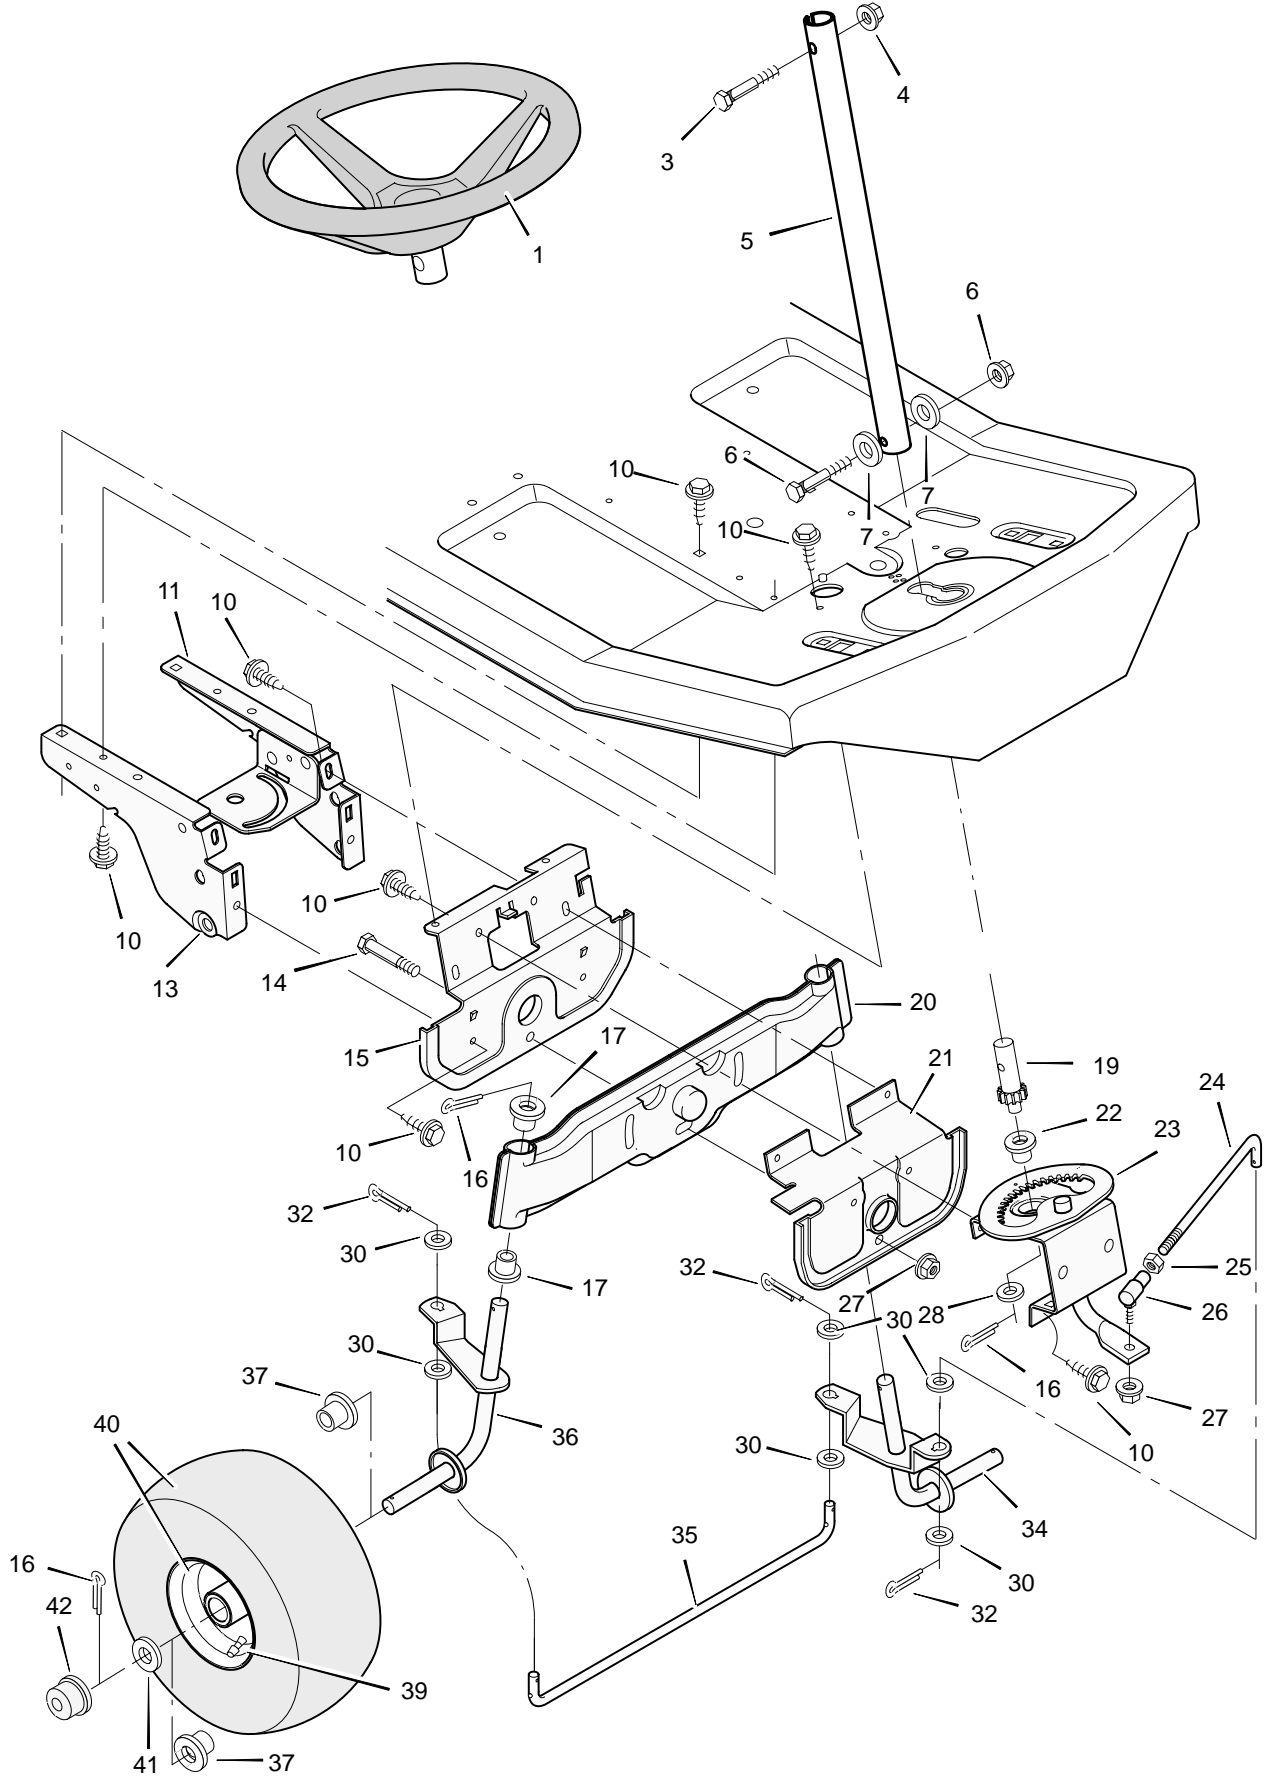

Key No.	Description	Part No.
1	Steering Wheel	92078
3	Bolt, Hex	1x102
4	Locknut, Flange	15x88
5	Post, Steering	91444C
6	Nut, Hex	15x88
7	Washer	17x47Z
10	Screw	26x267
11	Plate, Left Suspension	56224E701
13	Plate, Right Suspension	56023E701
14	Bolt, Hex	1x69
15	Support, Front Axle	56231E701
16	Pin, Cotter	30x49
17	Bearing, Spindle	55003
19	Gear, Pinion	56057
20	Axle Assembly, Front	56223E701
21	Hanger Assembly, Front Axle	56230E701
22	Bearing	55168
23	Sector Assembly	56236E701
24	Rod, Drag Link	56625E701
25	Ball Joint, Steering	21031
26	Nut, Hex	15x61
27	Locknut, Flange	15x87
28	Washer	17x87
30	Washer	17x53
32	Pin, Cotter	30x20
34	Spindle Assembly, Left	55039E701
35	Rod, Tie	55026E701
36	Spindle Assembly, Right	55038E701
37	Bearing, Wheel *	56105
38	Tire	55700
39	Valve Stem *	24373
40	Wheel & Tire Assembly	92303-601
41	Washer	17x197
42	Cap, Hub (Optional)	94618

* Also included with Key No. 40.