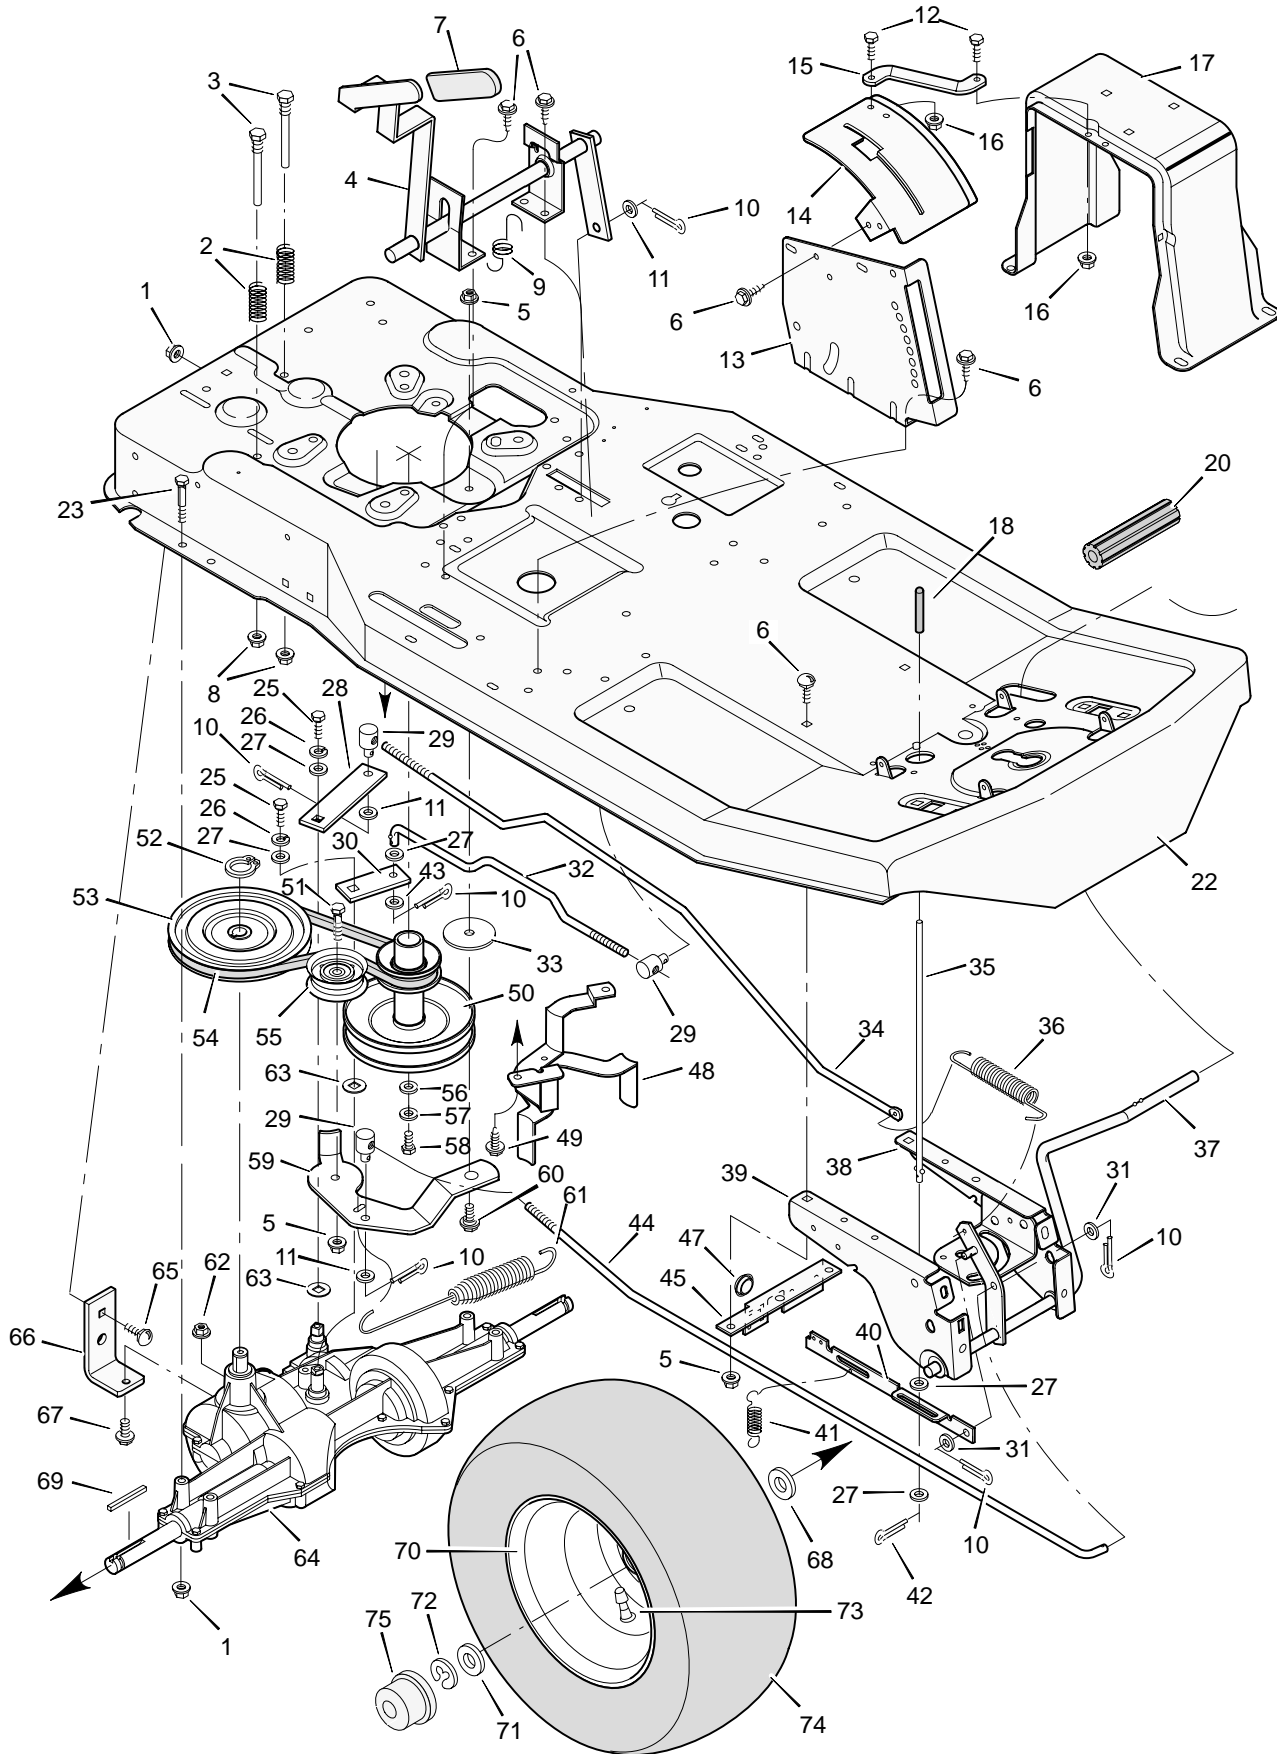

MODEL 30540x29A

REPAIR PARTS MOTION DRIVE

MODEL 30540x29A

REPAIR PARTS MOTION DRIVE

Key No.	Description	Part No.	Key No.	Description	Part No.
1	Locknut, Flange	15x88	40	Link, Parking Brake	56565Z
2	Spring, Compression	164x1	41	Spring, Extension	165x107
3	Guide, Belt	55826	42	Pin, Cotter	30x50
4	Shifter Assembly	56610E701	43	Washer	17x46Z
5	Locknut, Flange	15x84	44	Rod, Clutch	56531Z
6	Screw	26x267	45	Stop, Parking Brake	56227E701
7	Grip, Shift Lever	91573	47	Grommet	56623
8	Hex Nut	15x115	48	Guide, Belt	56215Z
9	Spring, Extension	165x100	49	Screw	26x49
10	Pin, Cotter	30x20	50	Pulley Assembly, Stack	92504Z
11	Washer	17x53Z	51	Bolt, Hex	1x111
12	Bolt, Hex	1x38	52	Ring, Retainer	11x7
13	Plate, Index	56595E701	53	Pulley, Drive	56562
14	Gate, Shift	56606E701	54	Belt, Motion Drive	37x65
15	Brace, Shift Gate	56529E701	55	Pulley, Idler	56526
16	Locknut, Flange	15x89	56	Washer	17x170
17	Support, Seat	56517E701	57	Lockwasher	19x35
18	Grip, Parking Brake	55873	58	Bolt, Hex	1x140
20	Pedal, Rubber	55825	59	Bracket, Idler	56520E701
22	Frame Assembly	56611E245	60	Bolt, Shoulder	9x42
23	Bolt, Hex	1x124	61	Spring, Extension	165x81
25	Bolt, Hex	1x145	62	Locknut, Hex	15x43
26	Lockwasher	18x32	63	Washer	17x148
27	Washer	17x36Z	64	Transaxle, Dana Model 4450-1	‡
28	Yoke, Brake	56500Z	65	Bolt, Carriage	2x53
29	Nut, Adjusting	21920	66	Bracket, Transaxle	56503E701
30	Yoke, Shift	56505Z	67	Bolt, Hex	1x139
31	Washer	17x47Z	68	Washer	17x160
32	Rod, Shift	56591Z	69	Key, Square	56534
33	Washer, Hardened	17x174HT	70	Wheel & Tire Assembly	92308-601
34	Rod, Brake	56530Z	71	Washer	17x195
35	Rod, Parking Brake	56566Z	72	E-Ring	11x3
36	Spring, Extension	165x85	73	Valve Stem **	24373
37	Lever, Pedal	56511E701	74	Tire Only **	24393
38	Plate, Left Suspension	56224E701	75	Hub Cap, Optional	94618
39	Plate, Right Suspension	56023E701			

‡ Parts are available from a Authorized Engine Service Center. See "Engines, Gasoline" or "Gasoline Engines" in the yellow pages of the telephone directory

** Also included with Key No. 70.