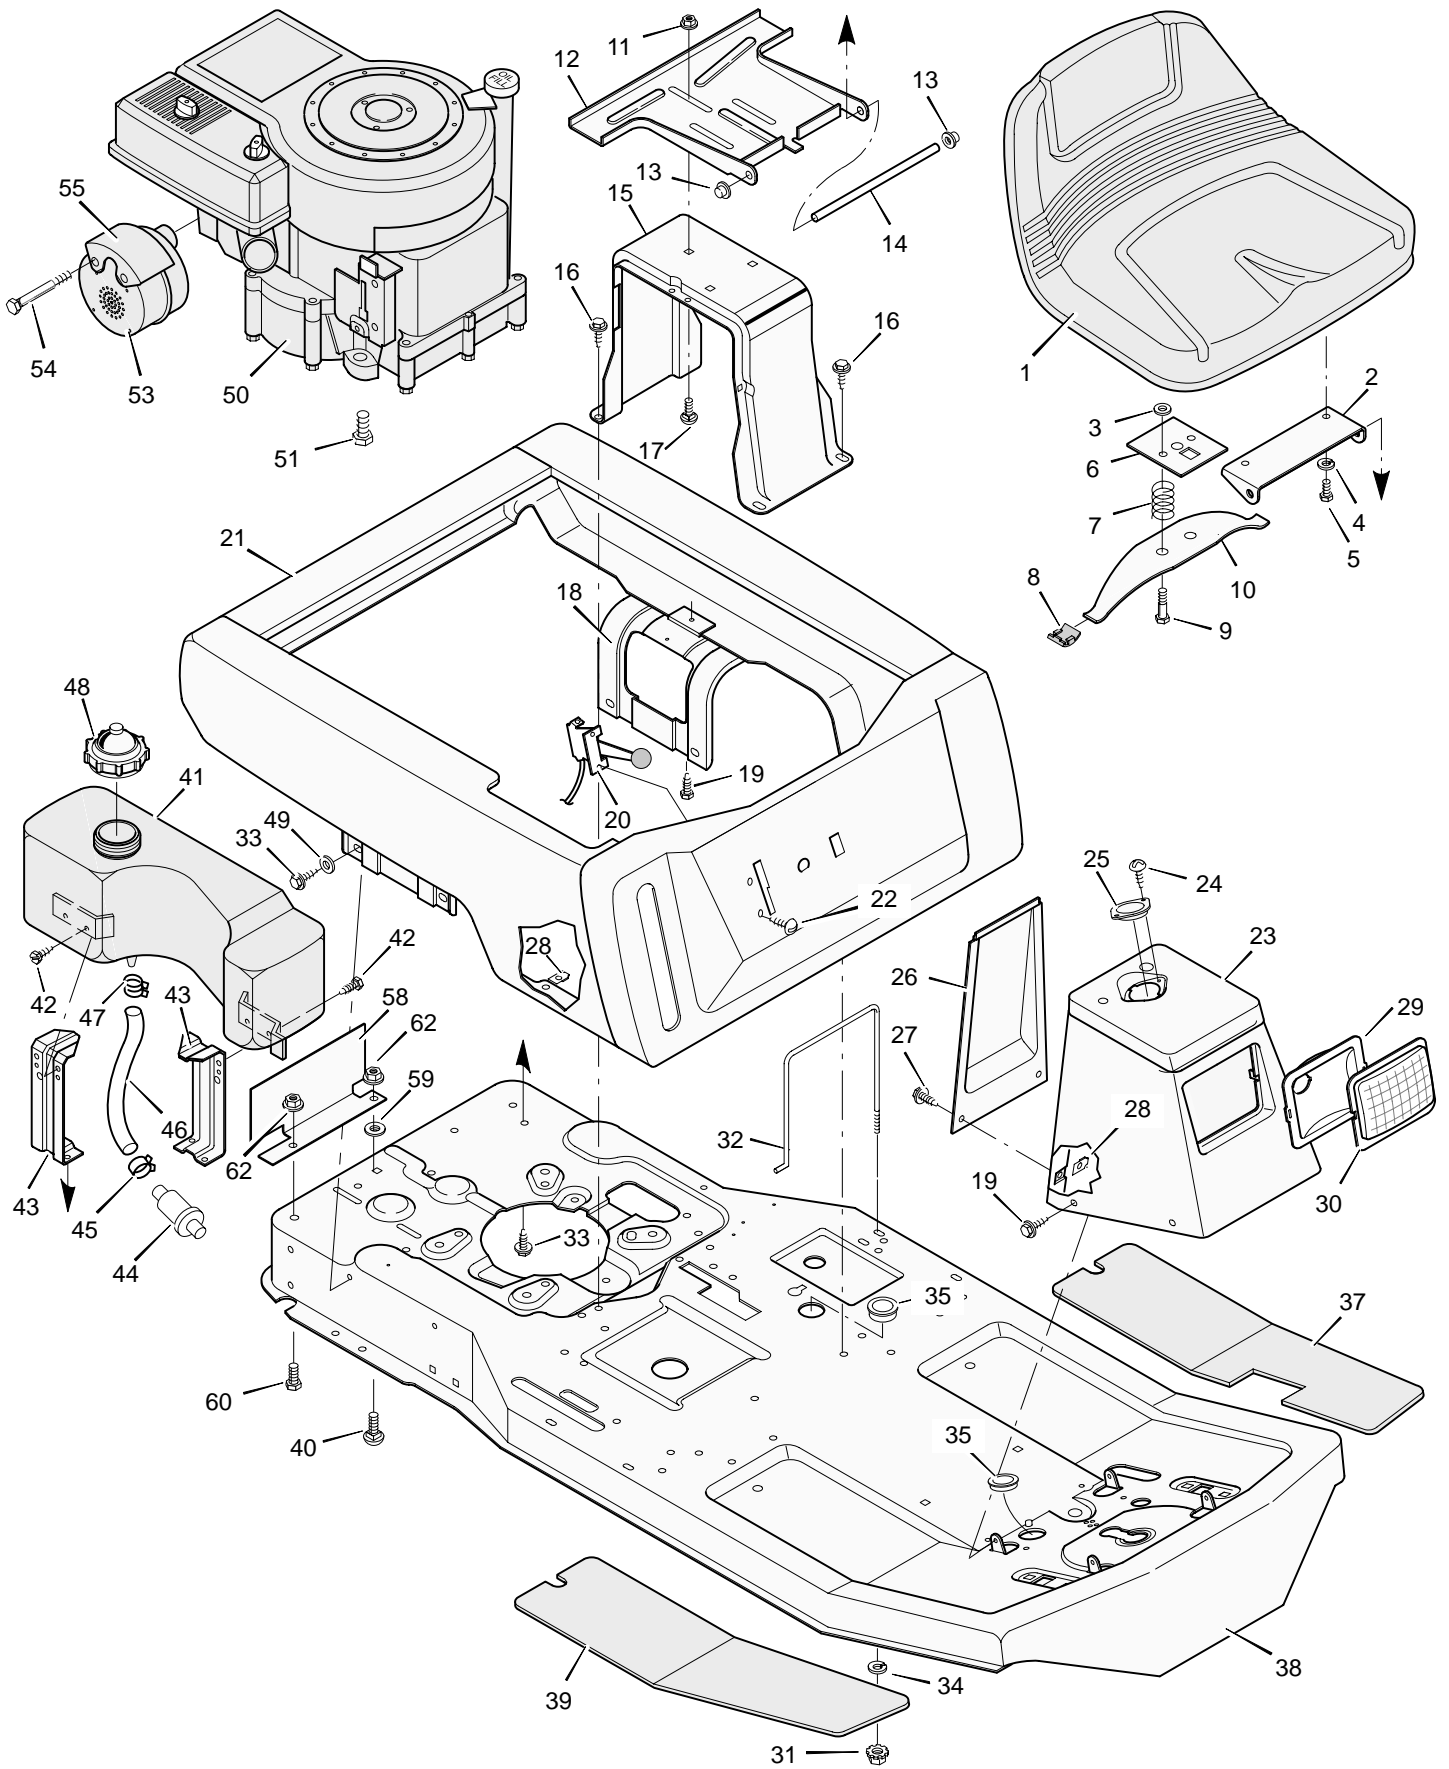

MODEL 30540x29A

REPAIR PARTS BODY CHASSIS

MODEL 30540x29A

REPAIR PARTS BODY CHASSIS

Key No.	Description	Part No.	Key No.	Description	Part No.
1	Seat	92387	34	Washer	17x38Z
2	Hinge, Seat	56516E701	35	Grommet	21268
3	Retainer	28x64	37	Mat, Left	56107
4	Lockwasher	18x16	38	Frame Assembly	56611E245
5	Bolt, Hex	1x45	39	Mat, Right	56106
6	Plate, Seat Switch	91963Z	40	Bolt, Carriage	2x53
7	Spring, Compression	164x26	41	Tank, Fuel	55805
8	Glide, Seat Spring	91822	42	Screw	26x213
9	Bolt, Shoulder	9x38	43	Bracket, Fuel Tank	55806E701
10	Spring, Seat	91964	44	Filter, Fuel	56002
11	Locknut, Flange	15x88	45	Clamp	91174
12	Bracket, Seat Pivot	56518E701	46	Line, Fuel	91022
13	Cap, Push On	28x23	47	Clamp	23713
14	Rod, Seat Hinge	56537Z	48	Cap, Fuel	92317
15	Support, Seat	56517E701	49	Washer	19x6
16	Screw	26x249	50	Engine	‡
17	Bolt, Carriage	2x53	51	Bolt, Engine Mount	25x7
18	Support, Body *	55017E701	53	Muffler	90331
19	Screw	26x214	54	Bolt	1x117
20	Throttle Control	56598	55	Shield, Heat	90333
21	Body	54766E245	58	Shield, Heat	56636E701
22	Screw	26x201	59	Washer	28x64
23	Console Assembly	56570E245	60	Bolt	1x91
24	Screw	26x201	62	Locknut, Flange	15x76
25	Bearing, Steering Post	56022	—	Owner's Manual, English	F-97619
26	Console, Plate	55023E245	—	Owner's Manual, French	F-97619FR
27	Screw	4x24	—	Owner's Manual, German	F-97619GR
28	J-Nut	28x18	—	Parts List	F-97620
29	Reflector	56241Z	—	Decal, Right Panel	44x7042
30	Lens	90082	—	Decal, Left Panel	44x7043
31	Locknut	15x66	—	Decal, Shift	44x4402
32	Clamp, Battery	54800Z	—	Decal, Front	44x6164
33	Screw	26x49	—	Decal, Warning	44x6816