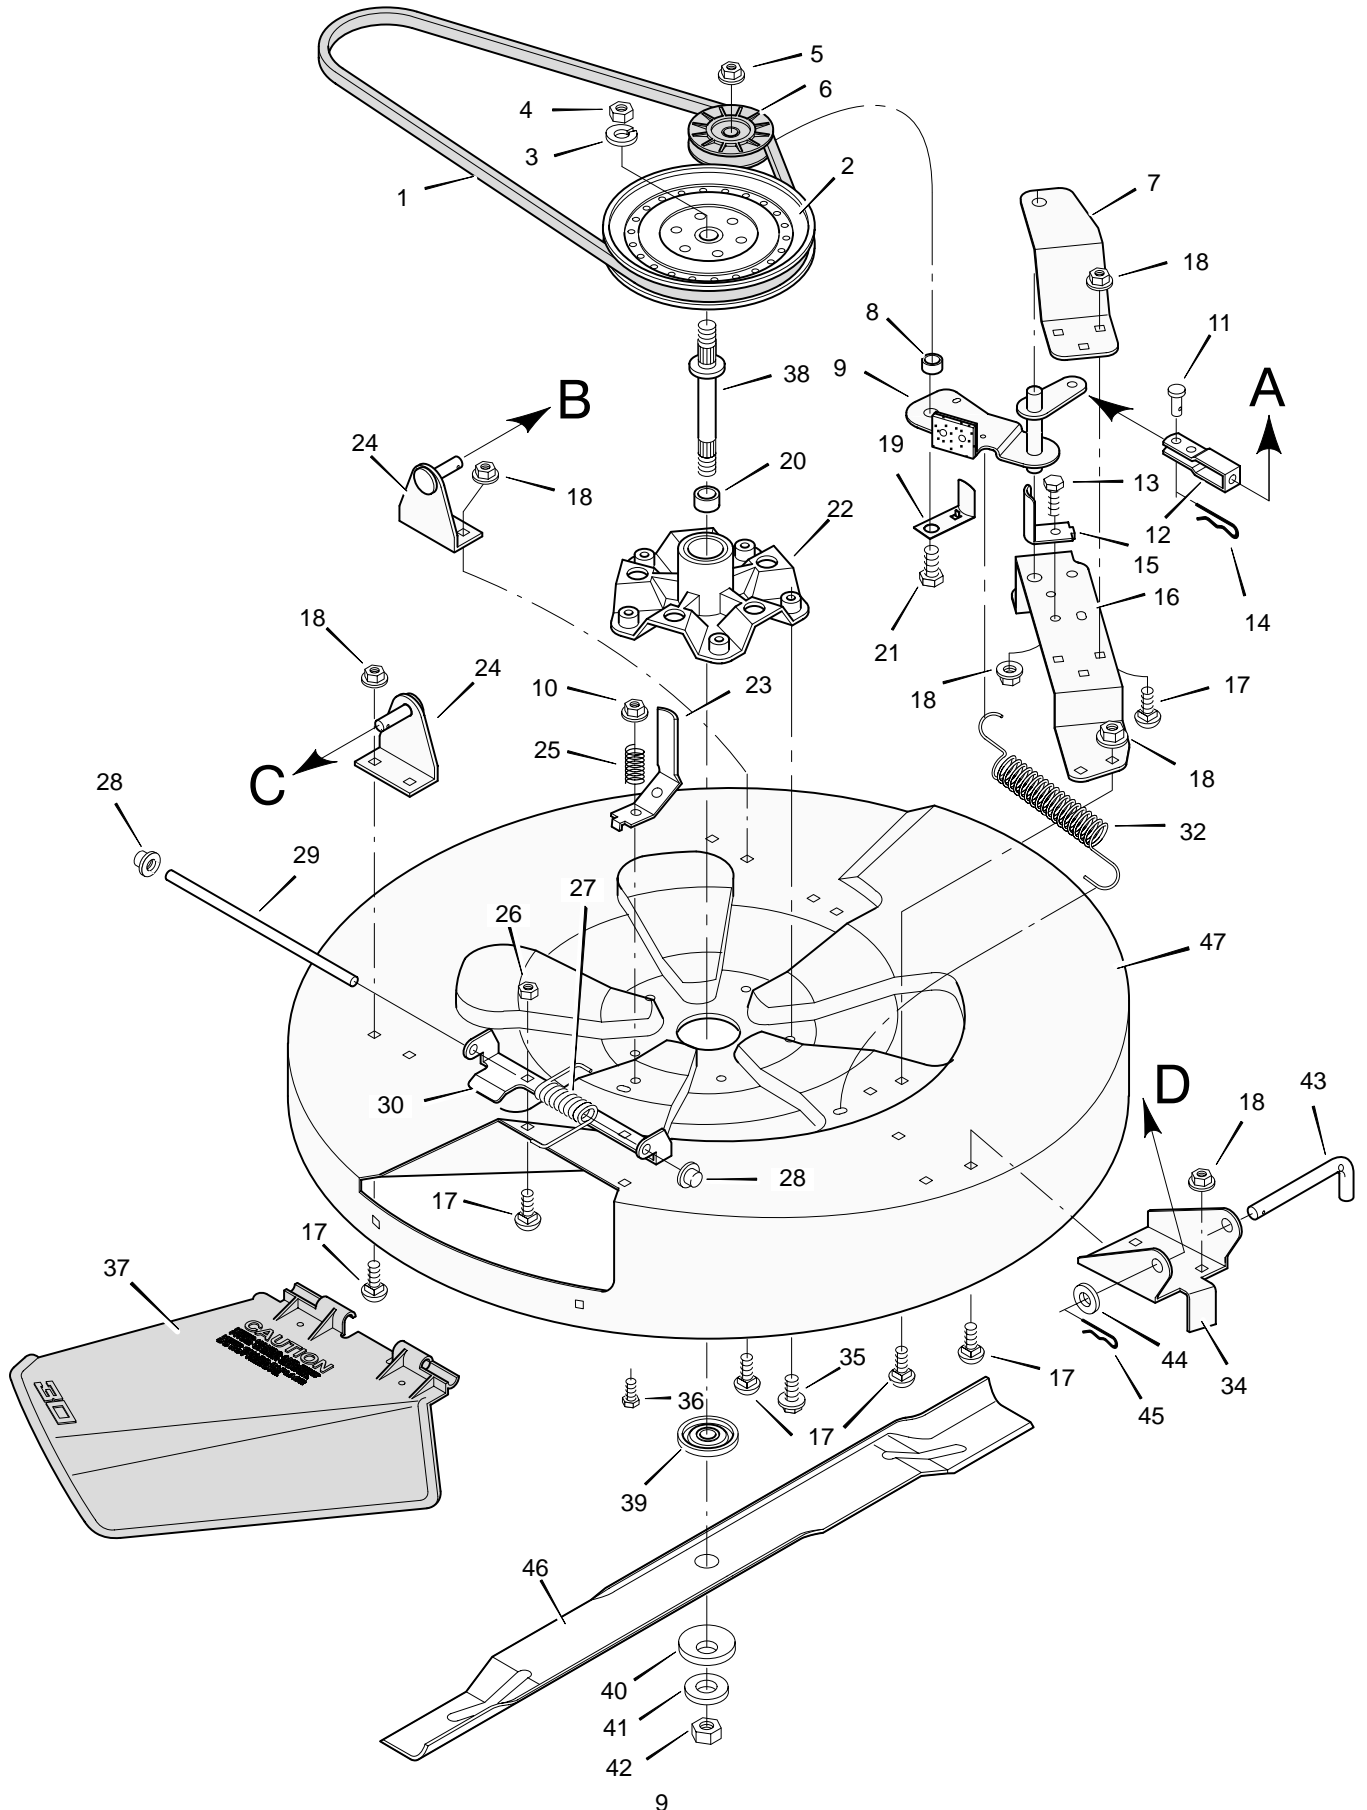

MODEL 30540x29A

REPAIR PARTS MOWER HOUSING

MODEL 30540x29A

REPAIR PARTS MOWER HOUSING

Key No.	Description	Part No.	Key No.	Description	Part No.
1	Belt, Mower Drive	37x57	24	Bracket, Hanger	55974E701
2	Pulley, Splined	91951	25	Spring, Compression	164x1
3	Lockwasher	18x33	26	Nut, Hex	15x43Z
4	Locknut, Hex	15x100	27	Spring, Torsional	166x4
5	Nut, Hex	15x41	28	Push On Cap	28x23
6	Pulley, Idler	91178	29	Rod	21197Z
7	Bracket, Upper Idler	55921E701	30	Hinge, Chute Deflector	56213E701
8	Spacer	55895Z	32	Spring, Extension	165x68
9	Assembly, Blade Idler	55979E701	34	Bracket, Front	55916E701
10	Locknut, Flange	15x88	35	Screw	26x216
11	Pin, Clevis	29x99	36	Bolt, Hex	1x75
12	Clevis	24471Z	37	Deflector, Chute	55971
13	Bolt, Hex	1x45	38	Mandrel	91921
14	Pin, Hair	31x6	39	Adapter, Blade	92466
15	Guide, Belt	55977E701	40	Washer, Belleville	17x166
16	Bracket, Lower Idler	55920E701	41	Washer, Hardened	17x165
17	Bolt, Carriage	2x53Z	42	Nut, Hex	15x100
18	Nut, Flange	15x79	43	Pin, Pull	90828Z
19	Guide, Belt	55894E701	44	Washer	17x67Z
20	Spacer	91925	45	Pin, Hair	31x4
21	Bolt, Hex	1x127	46	Blade, Standard	55793E701
22	Housing, Mandrel	55962	1-47	Mower Housing, Complete	403330
23	Guide, Belt	55956Z