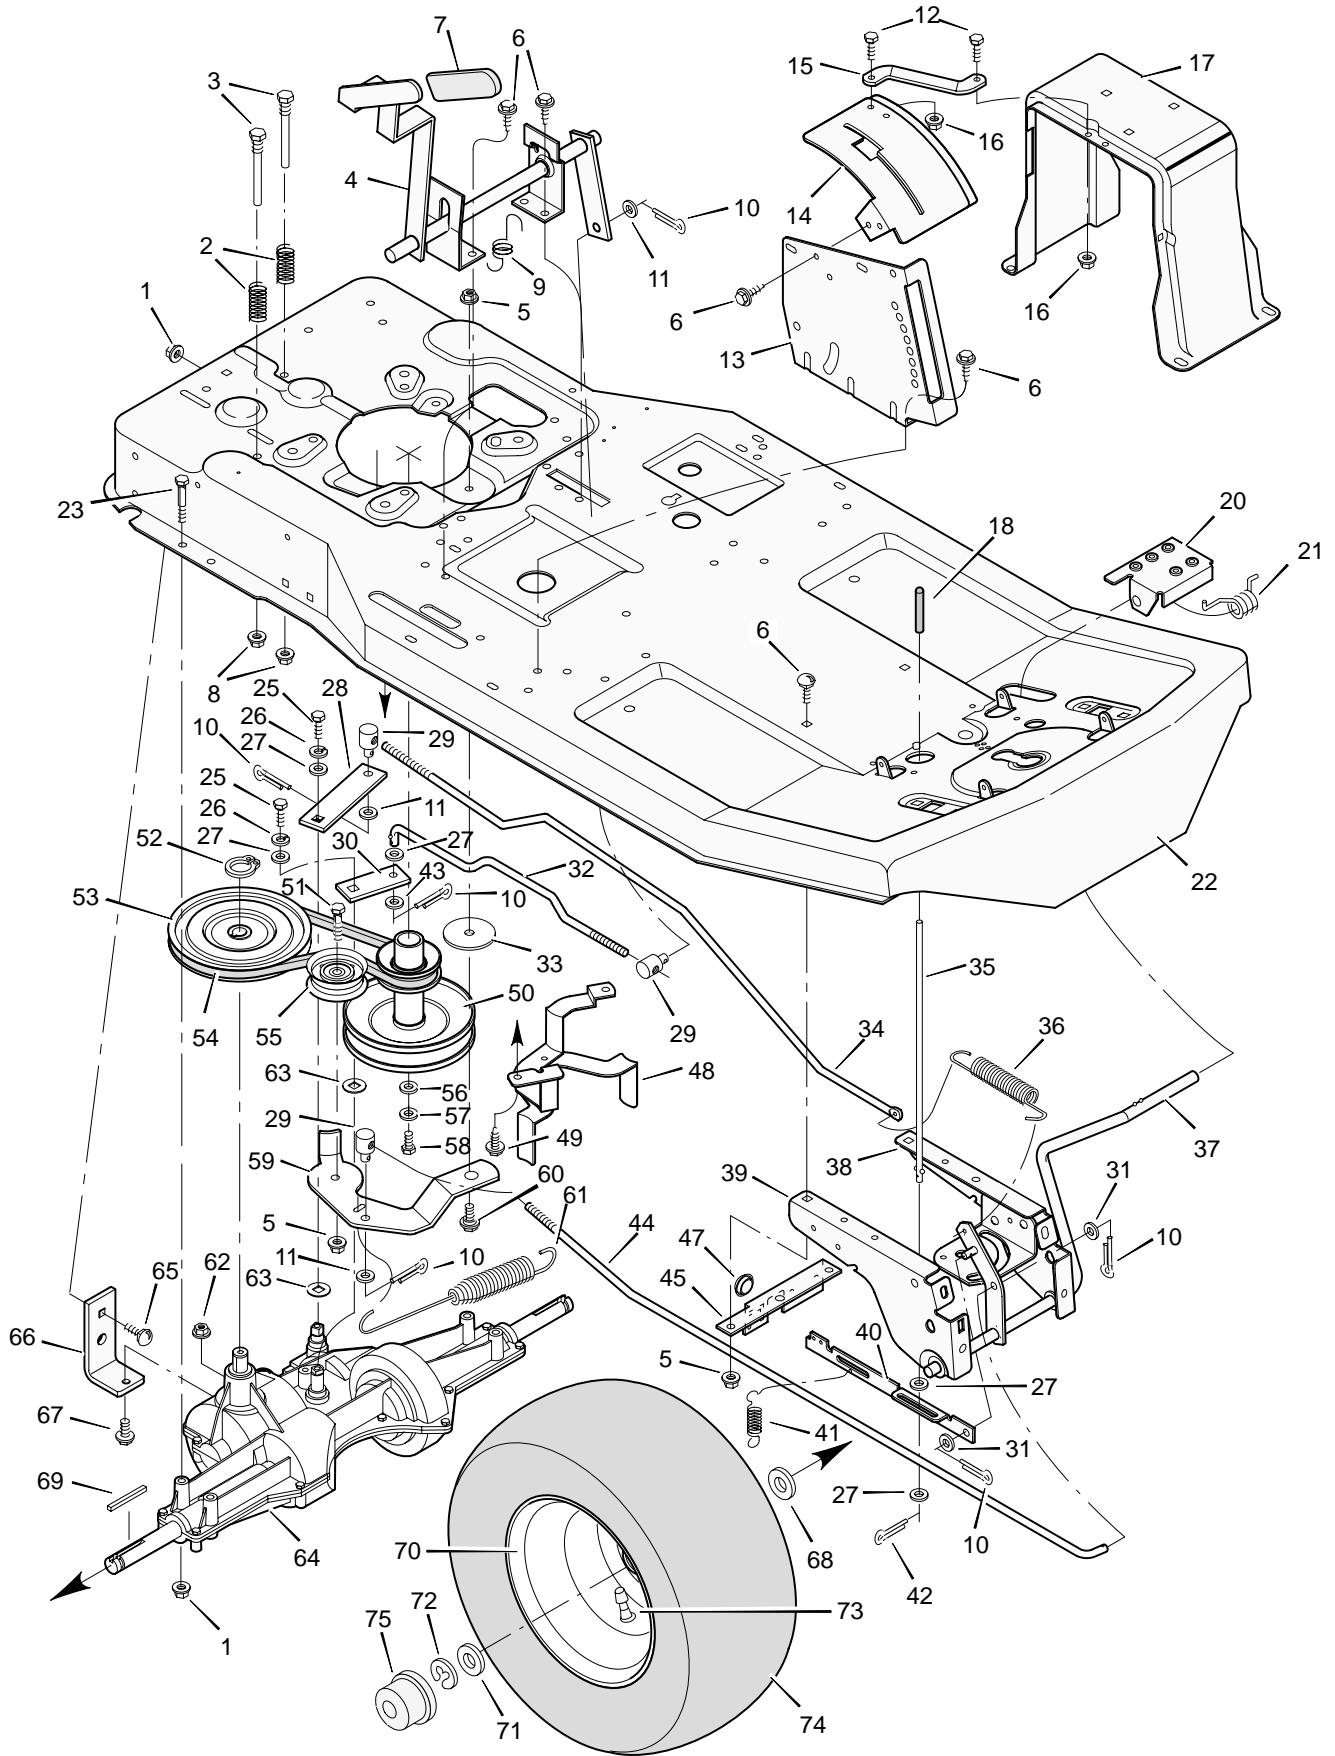

MODEL 30540x20H

REPAIR PARTS MOTION DRIVE

MODEL 30540x20H

REPAIR PARTS MOTION DRIVE

Key No.	Description	Part No.	Key No.	Description	Part No.
1	Locknut, Flange	15x88	39	Plate, Right Suspension	56023E700
2	Spring, Compression	164x1	40	Link, Parking Brake	56565 Z
3	Guide, Belt	55826	41	Spring, Extension	165x107
4	Shifter Assembly	56610E701	42	Pin, Cotter	30x50
5	Locknut, Flange	15x84	43	Washer	17x46 Z
6	Screw	26x267	44	Rod, Clutch	56531 Z
7	Grip, Shift Lever	91573	45	Stop, Parking Brake	56227E700
8	Hex Nut	15x115	47	Grommet	56623
9	Spring, Extension	165x100	48	Guide, Belt	56215 Z
10	Pin, Cotter	30x20	49	Screw	26x49
11	Washer	17x53 Z	50	Pulley Assembly, Stack	92504 Z
12	Bolt, Hex	1x38	51	Bolt, Hex	1x111
13	Plate, Index	56595E700	52	Ring, Retainer	11x7
14	Gate, Shift	56606E700	53	Pulley, Drive	56562
15	Brace, Shift Gate	56529E700	54	Belt, Motion Drive	37x65
16	Locknut, Flange	15x89	55	Pulley, Idler	56526
17	Support, Seat	56517E700	56	Washer	17x170
18	Grip, Parking Brake	55873	57	Lockwasher	19x35
20	Pedal	56409E700	58	Bolt, Hex	1x140
21	Spring	165x81	59	Bracket, Idler	56520E700
22	Frame Assembly	56611E700	60	Bolt, Shoulder	9x42
23	Bolt, Hex	1x124	61	Spring, Extension	165x81
25	Bolt, Hex	1x145	62	Locknut, Hex	15x43
26	Lockwasher	18x32	63	Washer	17x148
27	Washer	17x36	64	Transaxle, Dana Model 4450-1	‡
28	Yoke, Brake	56500 Z	65	Bolt, Carriage	2x53
29	Nut, Adjusting	21920	66	Bracket, Transaxle	56503 Z
30	Yoke, Shift	56505 Z	67	Bolt, Hex	1x139
31	Washer	17x47 Z	68	Washer	17x160
32	Rod, Shift	56591 Z	69	Key, Square	56534
33	Washer, Hardened	17x174 Z	70	Wheel & Tire Assembly	92308-601
34	Rod, Brake	56530 Z	71	Washer	17x195
35	Rod, Parking Brake	56566 Z	72	E-Ring	11x3
36	Spring, Extension	165x85	73	Valve Stem **	24373
37	Lever, Pedal	56511E700	74	Tire Only **	24393
38	Plate, Left Suspension	56224E700	75	Hub Cap, Optional	94618

‡ Parts are available from a Authorized Engine Service Center. See "Engines, Gasoline" or "Gasoline Engines" in the yellow pages of the telephone directory

** Also included with Key No. 70.