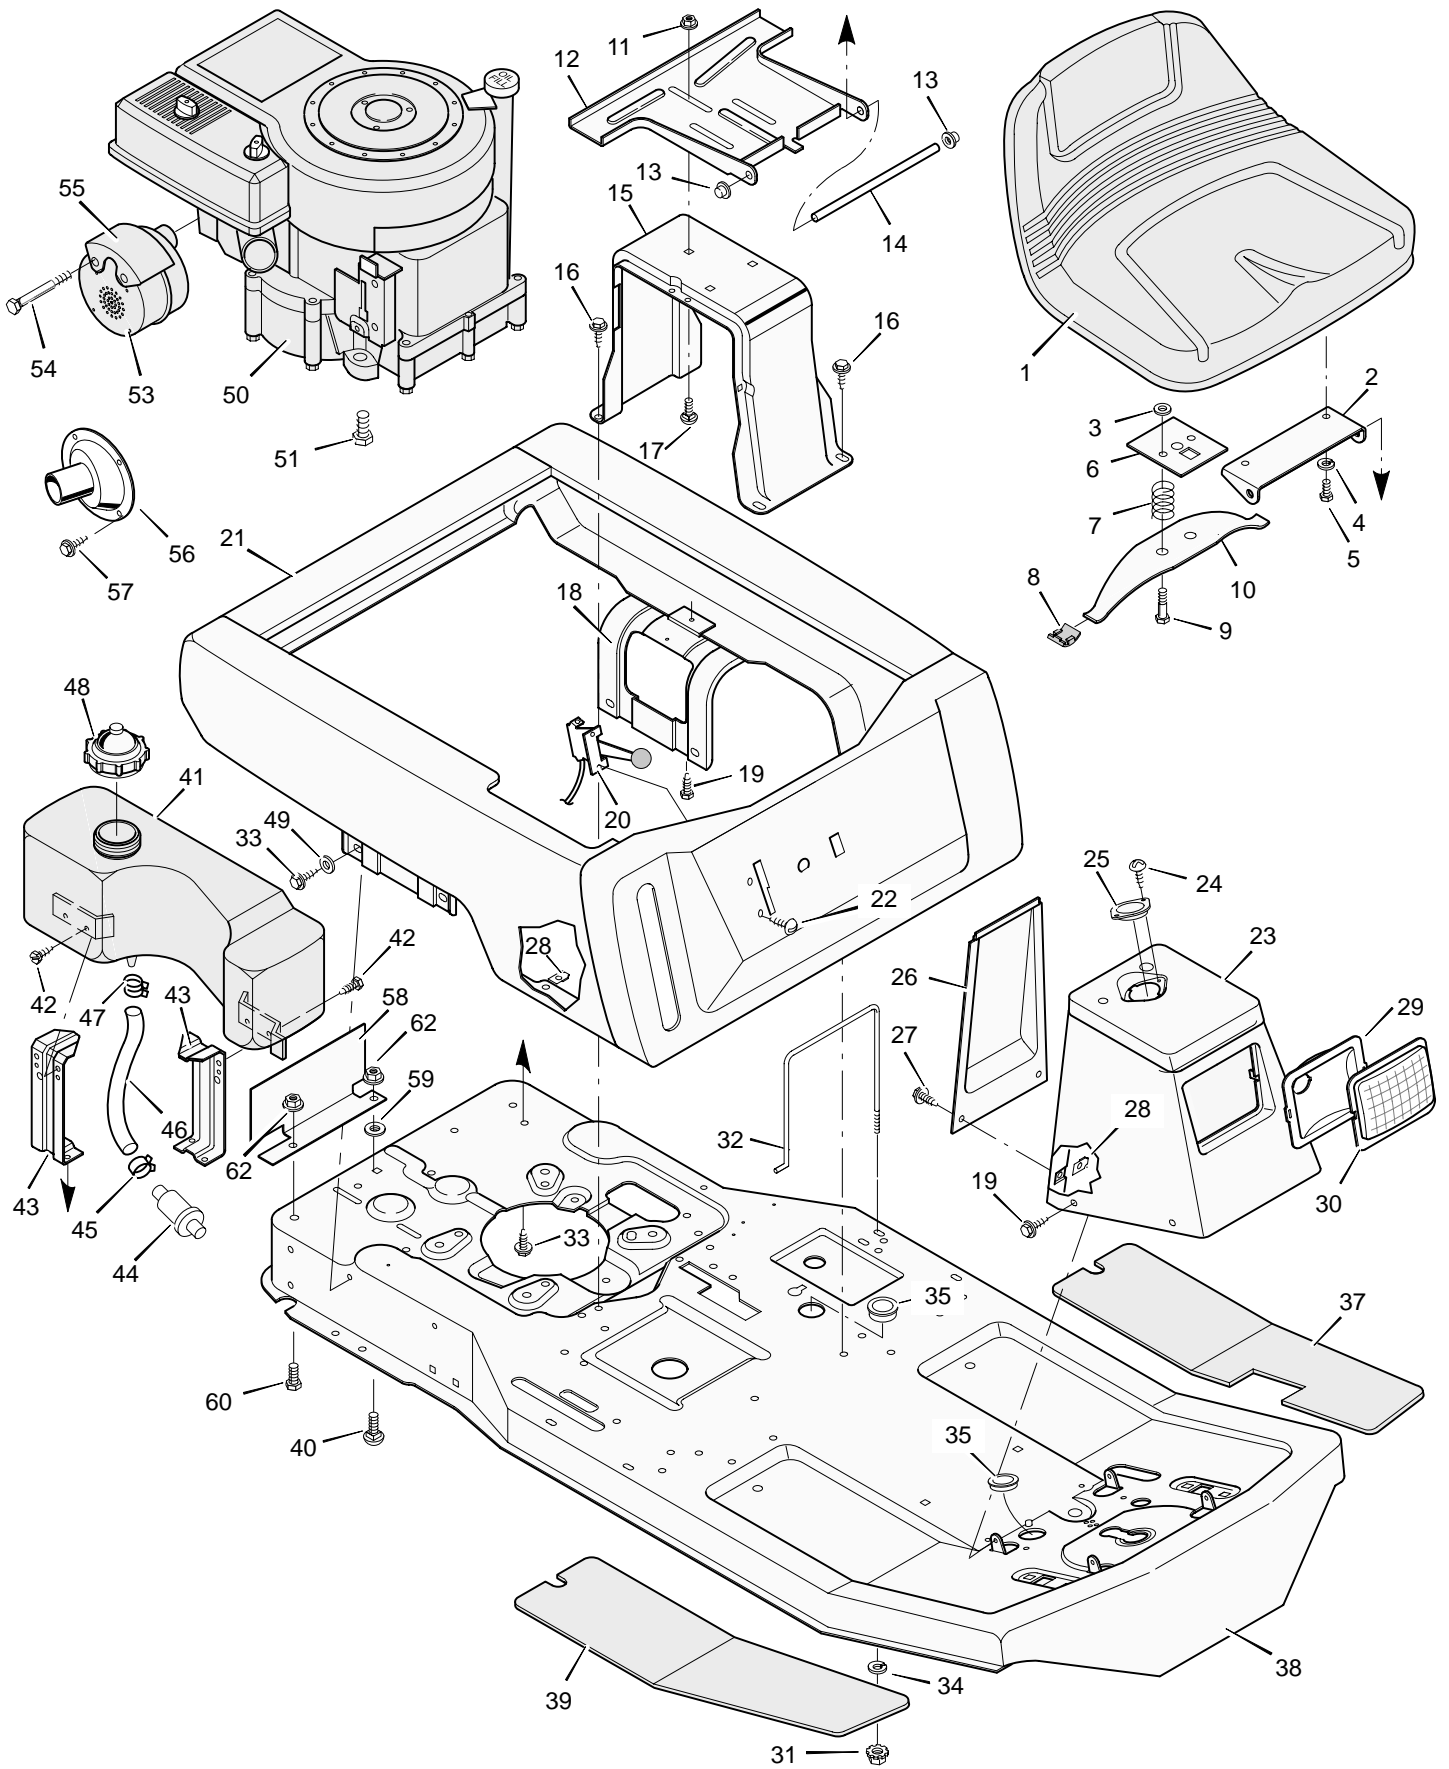

MODEL 30540x20H

REPAIR PARTS BODY CHASSIS

MODEL 30540x20H

REPAIR PARTS BODY CHASSIS

Key No.	Description	Part No.	Key No.	Description	Part No.
1	Seat	92387	35	Grommet	21268
2	Hinge, Seat	56516E700	37	Mat, Left	56107
3	Retainer	28x64	38	Frame Assembly	56611E700
4	Lockwasher	18x16	39	Mat, Right	56106
5	Bolt, Hex	1x45	40	Bolt, Carriage	2x53
6	Plate, Seat Switch	91963	41	Tank, Fuel	55805
7	Spring, Compression	164x26	42	Screw	26x213
8	Glide, Seat Spring	91822	43	Bracket, Fuel Tank	55806E700
9	Bolt, Shoulder	9x38	44	Filter, Fuel	56002
10	Spring, Seat	91964	45	Clamp	91174
11	Locknut, Flange	15x88	46	Line, Fuel	91022
12	Bracket, Seat Pivot	56518E700	47	Clamp	23713
13	Cap, Push On	28x23	48	Cap, Fuel	92317
14	Rod, Seat Hinge	56537 Z	49	Washer	19x6
15	Support, Seat	56517E700	50	Engine	‡
16	Screw	26x249	51	Bolt, Engine Mount	25x7
17	Bolt, Carriage	2x53	53	Muffler	90330
18	Support, Body *	55017E700	54	Bolt	1x118
19	Screw	26x214	55	Shield, Heat	90332
20	Throttle Control	56599	56	Deflector, Exhaust	92144
21	Body	54766E245	57	Screw	26x208
22	Screw	26x201	58	Shield, Heat	56636E700
23	Console Assembly	56570E245	59	Washer	28x64
24	Screw	26x201	60	Bolt	1x91
25	Bearing, Steering Post	56022	62	Locknut, Flange	15x76
26	Console, Plate	55023E700	–	Owner's Manual	F–98641
27	Screw	4x24	–	Owner's Manual	F–98642
28	J–Nut	28x18	–	Parts List	F–98643
29	Reflector	56241 Z	–	Decal, Right Panel	44x7708
30	Lens	90082	–	Decal, Left Panel	44x7709
31	Locknut	15x66	–	Decal, Front Console	44x6656
32	Clamp, Battery	54800 Z	–	Decal, Shift	44x4402
33	Screw	26x49	–	Decal, Warning	44x6816
34	Washer	17x38			