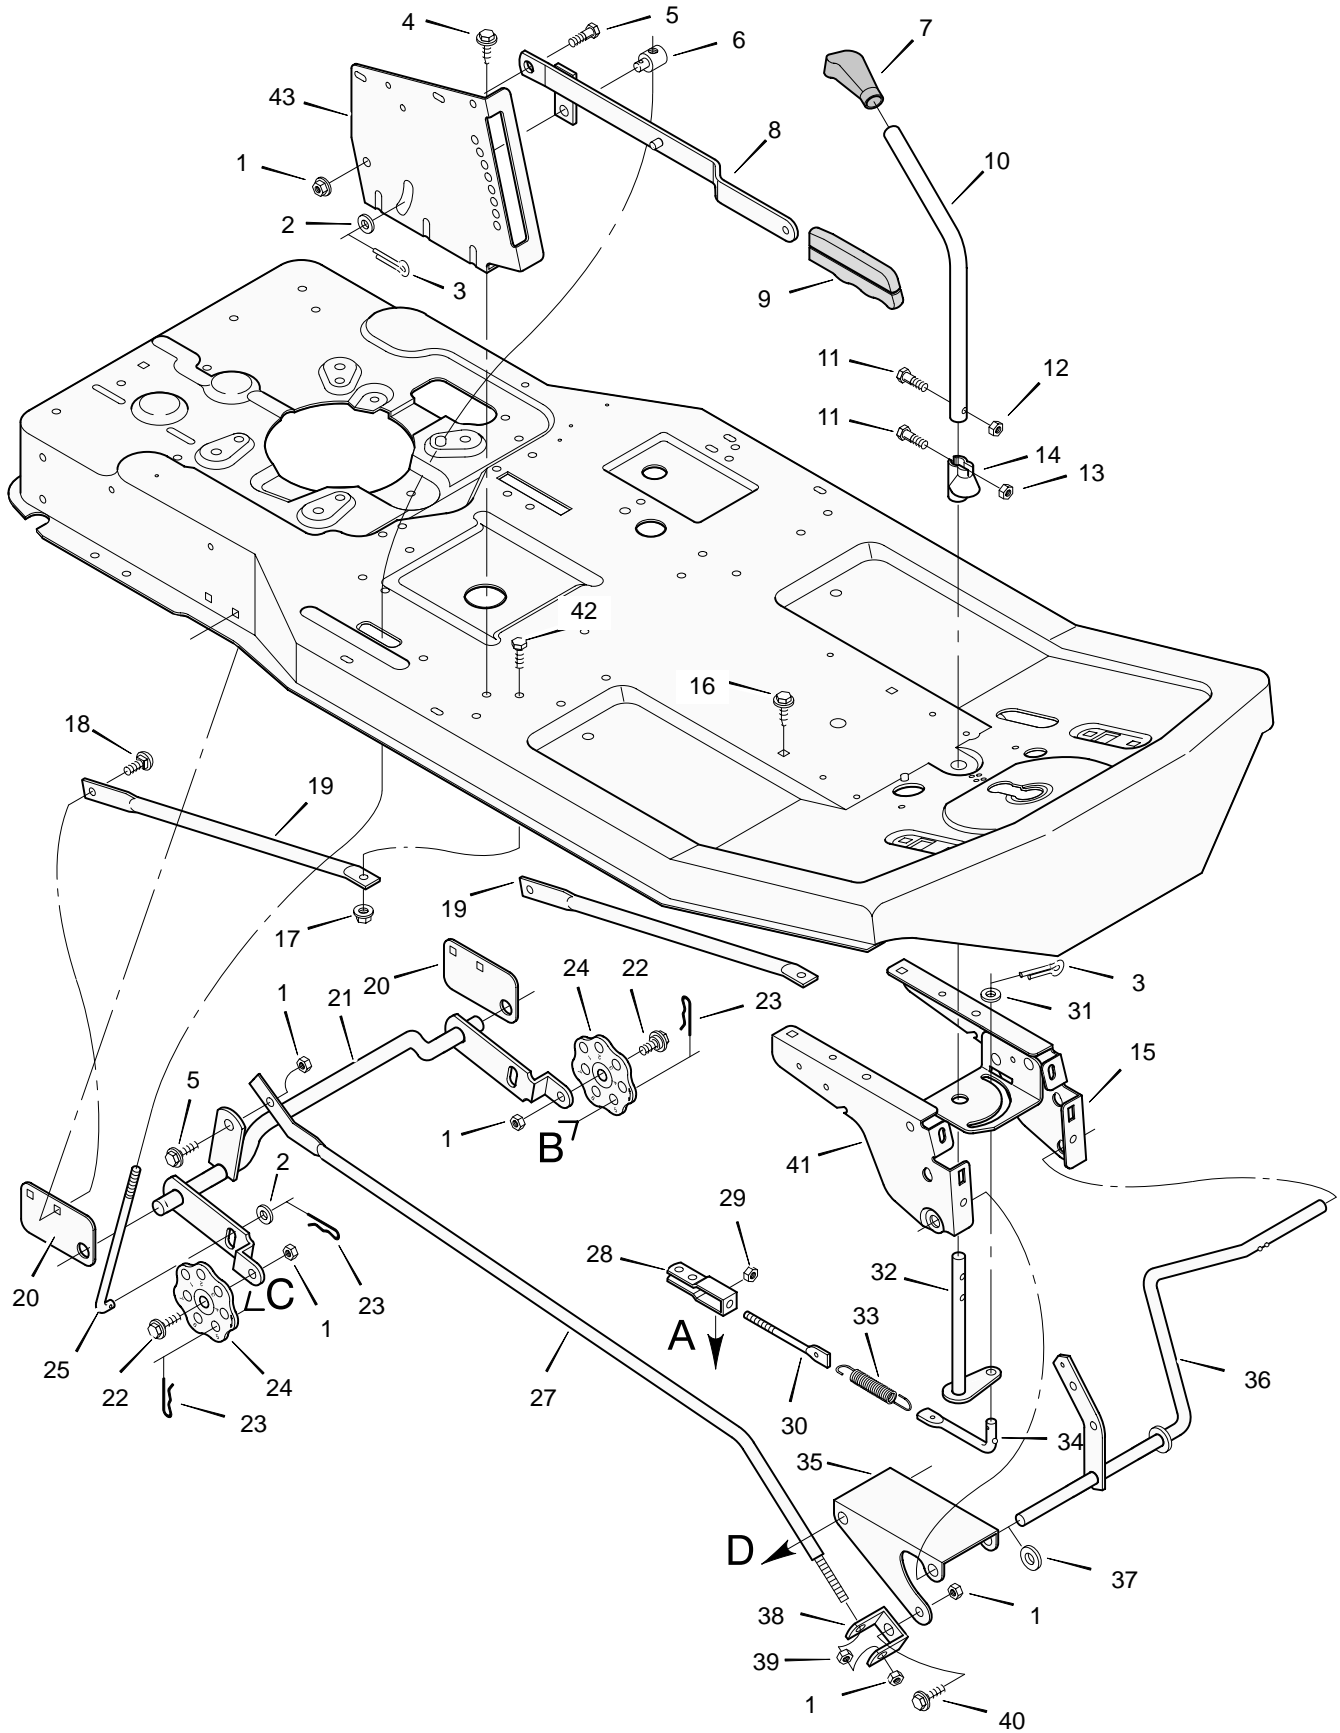

MODEL 30540x20H

REPAIR PARTS MOWER HOUSING SUSPENSION

MODEL 30540x20H

REPAIR PARTS MOWER HOUSING SUSPENSION

Key No.	Description	Part No.
1	Locknut, Flange	15x84
2	Washer	17x53 Z
3	Pin, Cotter	30x20
4	Screw	26x249
5	Bolt, Shoulder	9x9 Z
6	Nut, Adjusting	21920
7	Grip, Blade Control	92698
8	Lever Assembly, Lift	56031E700
9	Grip, Lift Lever	91573
10	Attachment, Clutch	55927 Z
11	Bolt, Hex	1x76
12	Locknut	15x66
13	Locknut, Flange	15x89
14	Cam, Blade Control	55853
15	Plate, Left Suspension	56224E700
16	Screw	26x249
17	Locknut, Flange	15x88
18	Bolt, Carriage	2x64
19	Strut, Frame	55326
20	Plate, Mounting	55270E700
21	Rod Assembly, Rear Suspension	55346E700
22	Bolt, Shoulder	9x4
23	Pin, Hair	31x4
24	Plate, Adjusting	55344 Z
25	Rod, Lifter	24839 Z
27	Rod, Suspension	55957E700
28	Clevis	24471 Z
29	Nut, Hex	15x2
30	Link, Blade Drive	55271 Z
31	Washer	17x48
32	Rod and Arm Assembly	55930E700
33	Spring, Extension	165x67
34	Link, Front Deck	55179 Z
35	Bracket, Front Suspension	55139E700
36	Lever, Pedal	56511E700
37	Washer	17x122 Z
38	Clevis	55298
39	Locknut, Hex	15x73
40	Bolt, Shoulder	9x17
41	Plate, Right Suspension	56023E700
42	Bolt, Hex	1x45
43	Plate, Index	56595E700