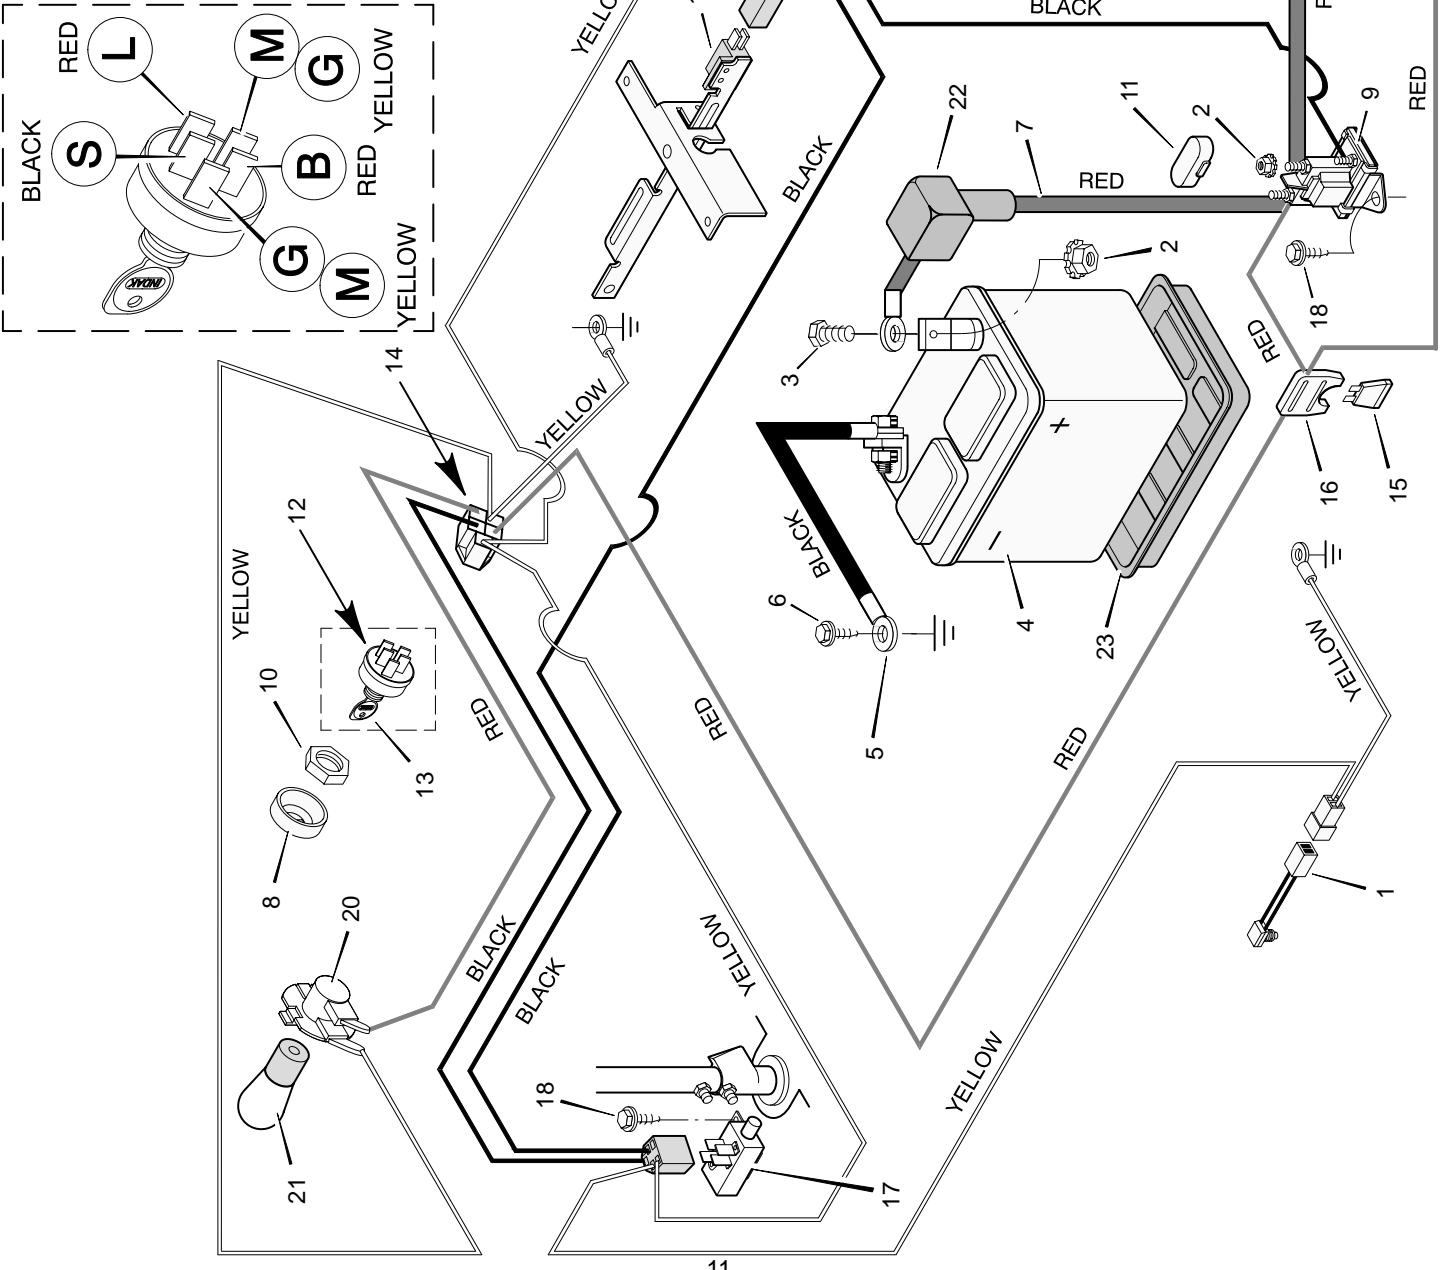

MODEL 30540x20H

REPAIR PARTS MOWER HOUSING

Key No.	Description	Part No.	Key No.	Description	Part No.
1	Belt, Mower Drive	37x57	24	Bracket, Hanger	55974E700
2	Pulley, Splined	91951	25	Spring, Compression	164x1
3	Lockwasher	18x33	26	Nut, Hex	15x43
4	Locknut, Hex	15x100	27	Spring, Torsional	166x4
5	Nut, Hex	15x41	28	Push On Cap	28x23
6	Pulley, Idler	91178	29	Rod	21197 Z
7	Bracket, Upper Idler	55921E700	30	Hinge, Chute Deflector	56213E700
8	Spacer	55895	32	Spring, Extension	165x68
9	Assembly, Blade Idler	55979	34	Bracket, Front	55916E700
10	Locknut, Flange	15x88	35	Screw	26x216
11	Pin, Clevis	29x99	36	Bolt, Hex	1x75
12	Clevis	24471 Z	37	Deflector, Chute	55971
13	Bolt, Hex	1x45	38	Mandrel	91921
14	Pin, Hair	31x6	39	Adapter, Blade	92466
15	Guide, Belt	55977	40	Washer, Belleville	17x166
16	Bracket, Lower Idler	55920E700	41	Washer, Hardened	17x165
17	Bolt, Carriage	2x53	42	Nut, Hex	15x100
18	Nut, Flange	15x79	43	Pin, Pull	90828 Z
19	Guide, Belt	55894	44	Washer	17x67 Z
20	Spacer	91925	45	Pin, Hair	31x4
21	Bolt, Hex	1x127	46	Blade, Standard	55793E701
22	Housing, Mandrel	55962	1-51	Mower Housing, Complete	403330
23	Guide, Belt	55956 Z			

MODEL 30540x20H

REPAIR PARTS ELECTRICAL SYSTEM

POS.	FUNCTION	CIRCUIT (MAKE)
1	OFF	M+G
2	RUN LIGHTS	B+L
3	RUN	NONE
4	START	B+S

Key No.	Description	Part No.
1	Switch, Seat Sensor	91031
2	Locknut	15x66
3	Bolt	1x38
4	Battery	91414
5	Cable, Battery Ground	24x3
6	Screw	26x49
7	Cable, Red Battery	24x24
8	Cap, Ignition	91488
9	Solenoid	94613
10	Nut, Hex	91489
11	Cover, Solenoid (Optional)	56049
12	Switch, Ignition	91846
13	Key, Ignition	20729
14	Harness, Chassis Wire	250x85
15	Fuse	54212
16	Holder, Fuse	407078
17	Switch, Limit	91032
18	Screw	26x233
19	Switch, Limit	24273
20	Socket, Light	92372
21	Bulb, Light	90084
22	Cover, Terminal	54148
23	Tray, Battery	91896