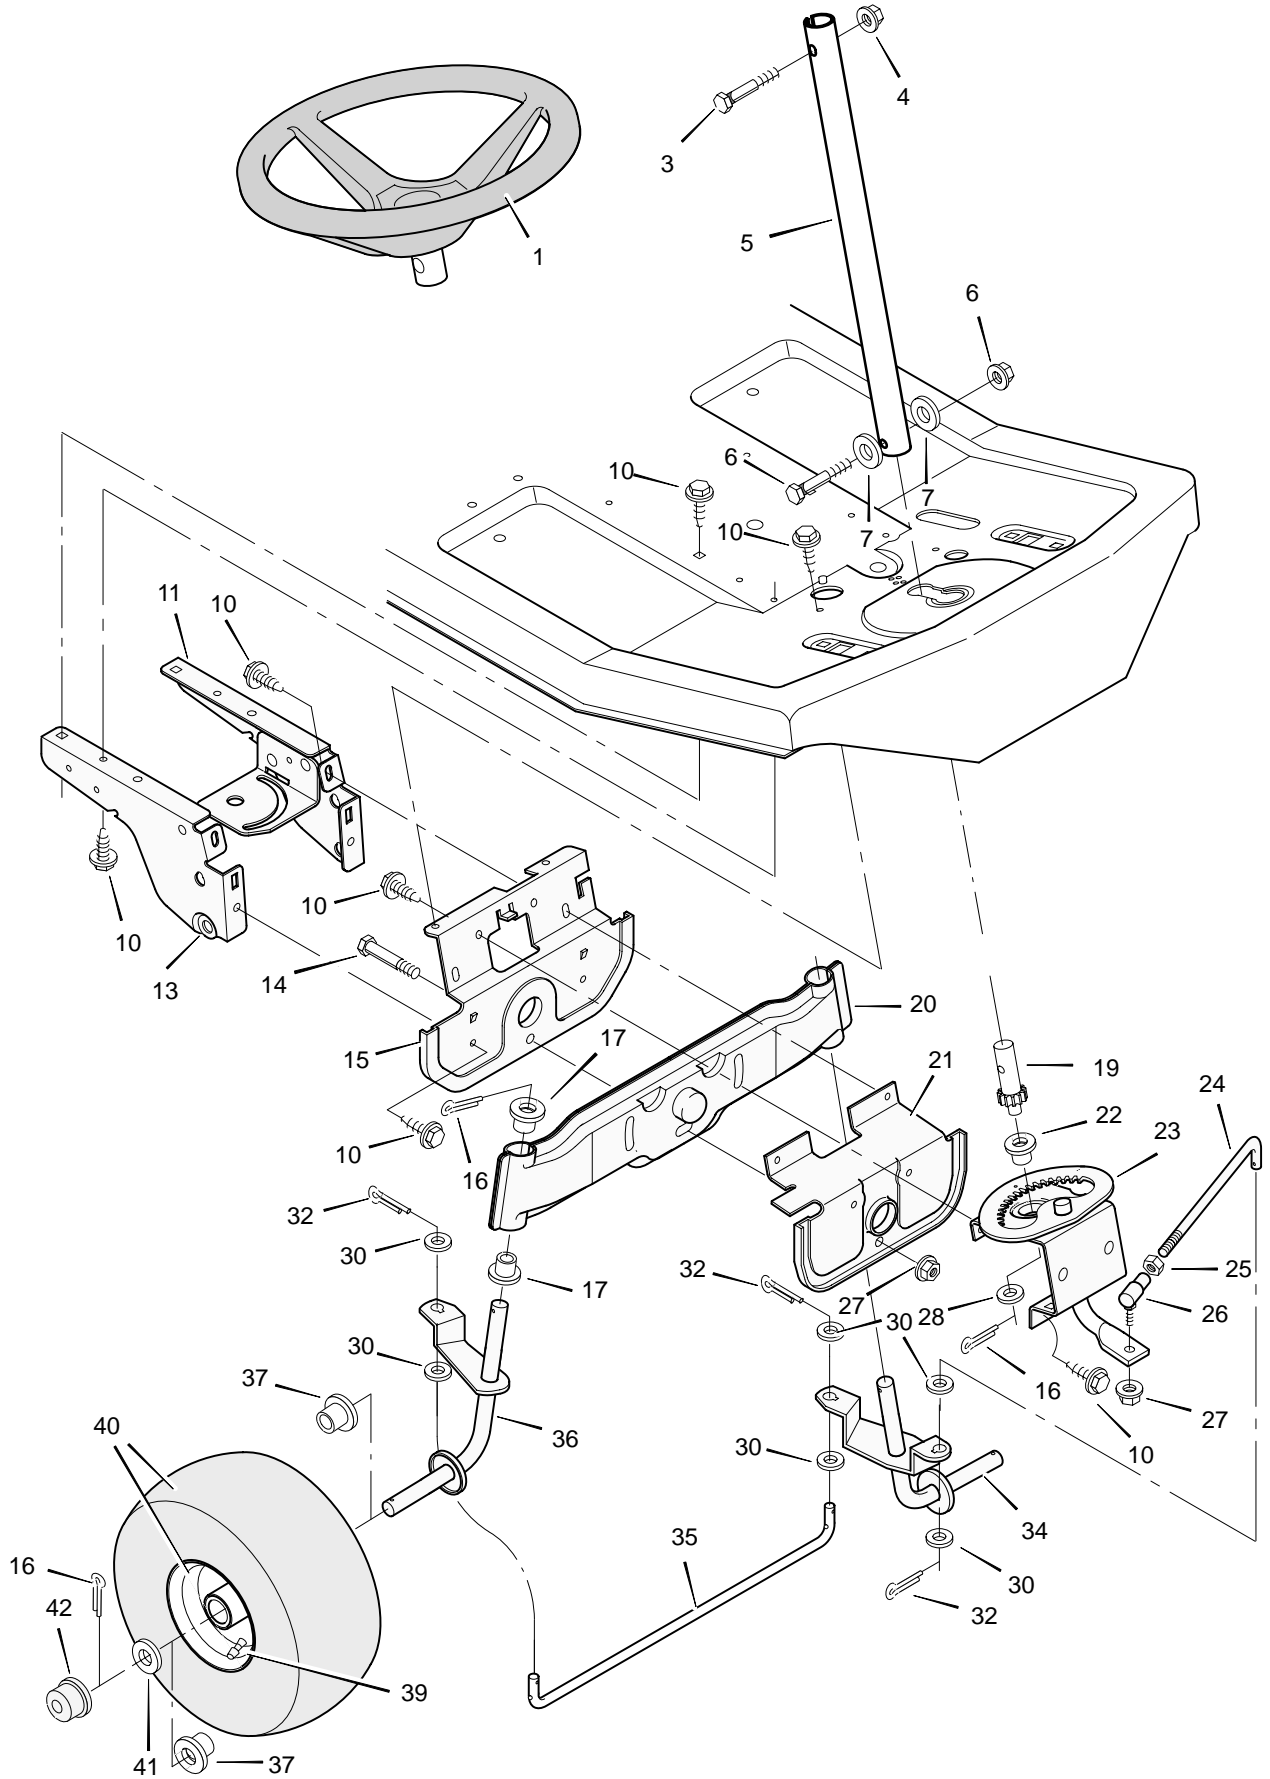

MODEL 30540x20H

REPAIR PARTS STEERING

Key No.	Description	Part No.
1	Steering Wheel	92078
3	Bolt, Hex	1x102
4	Locknut, Flange	15x88
5	Post, Steering	91444C
6	Nut, Hex	15x88
7	Washer	17x47 Z
8	Cover, Steering Post	54788
9	Bearing	55004
10	Screw	26x267
11	Plate, Left Suspension	56224E700
13	Plate, Right Suspension	56023E700
14	Bolt, Hex	1x69
15	Support, Front Axle	56231E700
16	Pin, Cotter	30x49
17	Bearing, Spindle	55003
19	Gear, Pinion	56057
20	Axle Assembly, Front	56223E700
21	Hanger Assembly, Front Axle	56230E700
22	Bearing	55168
23	Sector Assembly	56236E700
24	Rod, Drag Link	56625 Z
25	Nut, Hex	15x61
26	Ball Joint, Steering	21031
27	Locknut, Flange	15x87 Z
28	Washer	17x87 Z
30	Washer	17x53 Z
32	Pin, Cotter	30x20
34	Spindle Assembly, Left	55039E700
35	Rod, Tie	55026 Z
36	Spindle Assembly, Right	55038E700
37	Bearing, Wheel *	56105
38	Tire	55700
39	Valve Stem *	24373
40	Wheel & Tire Assembly	92303-601
41	Washer	17x197
42	Cap, Hub (Optional)	94618

* Also included with Key No. 40.