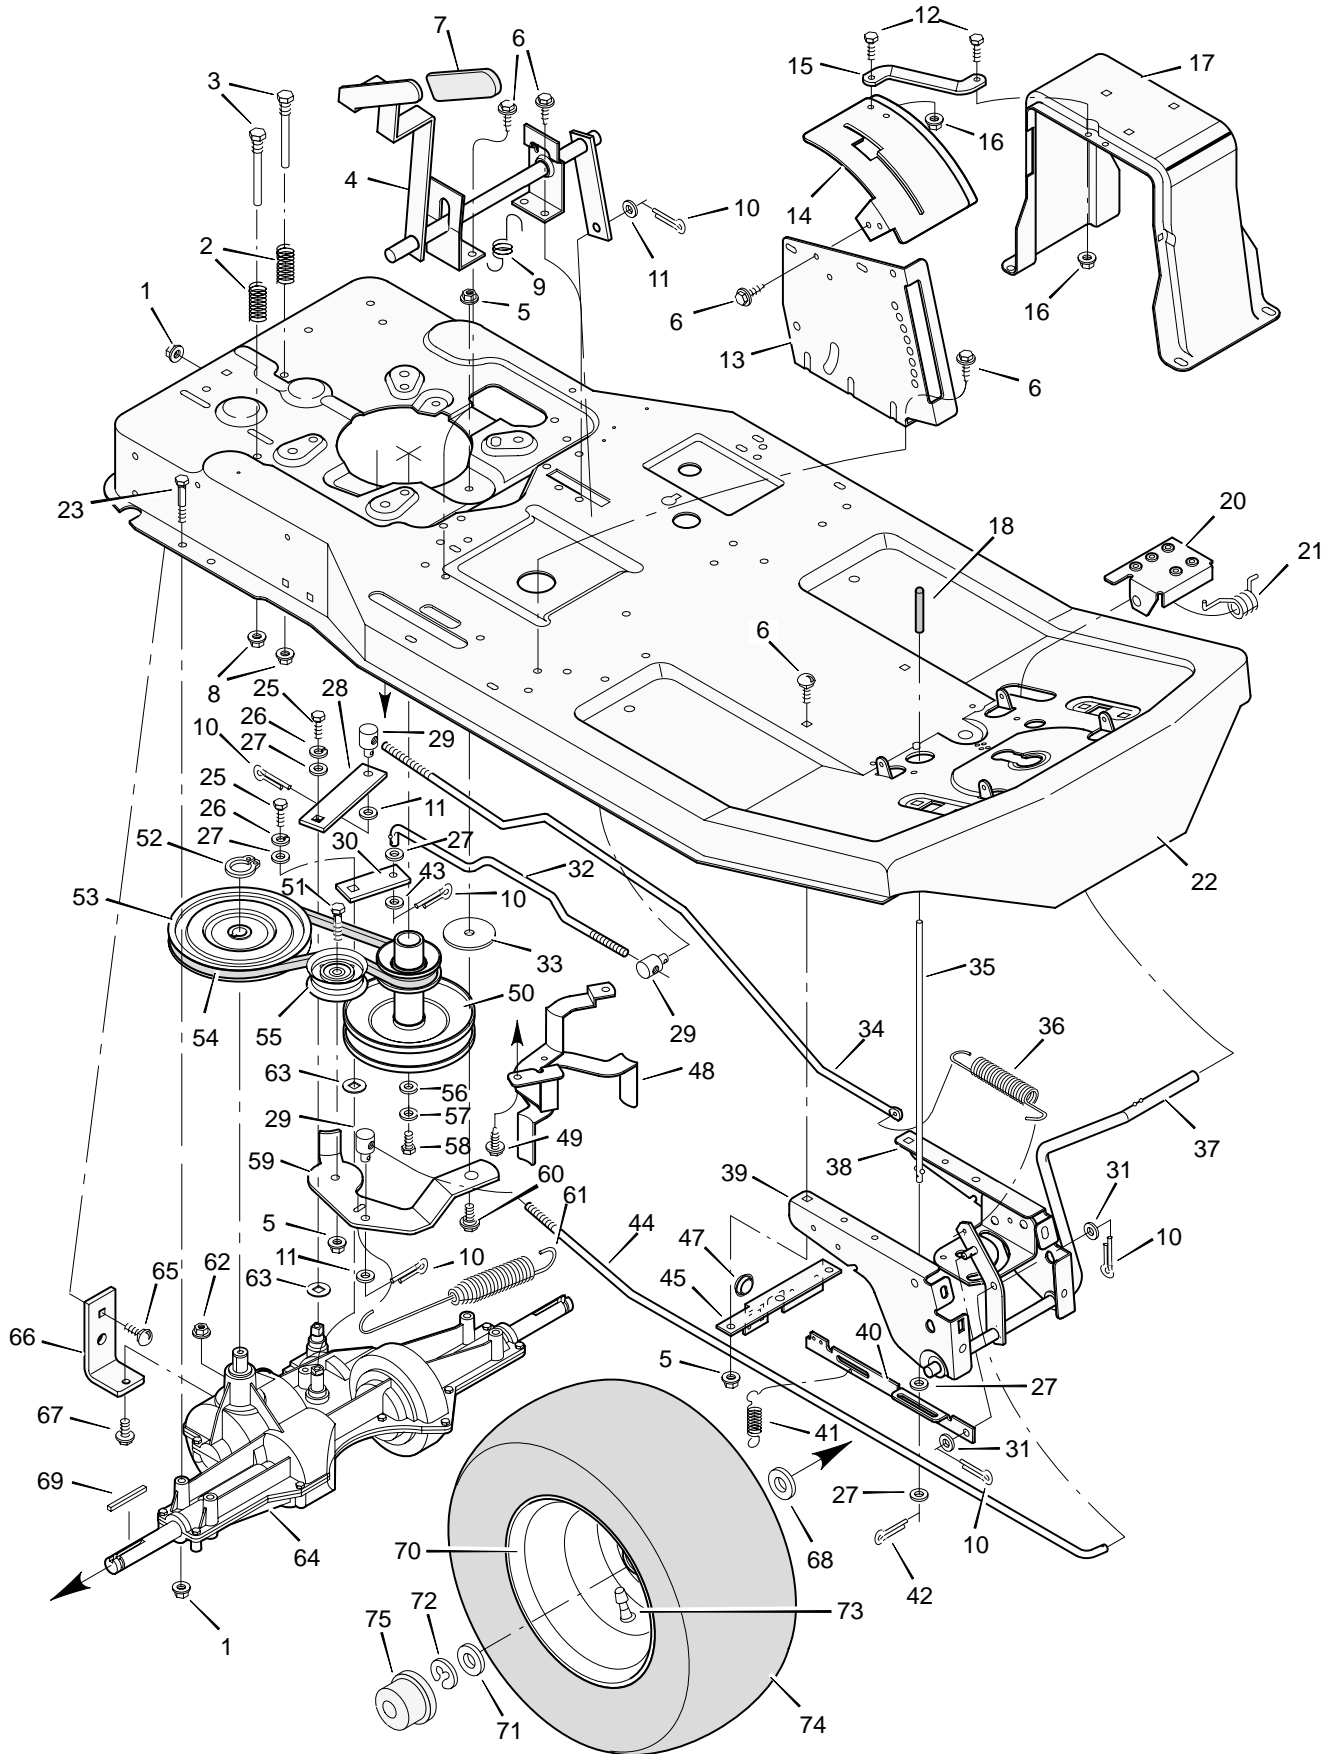

MODEL 30540x20G

REPAIR PARTS MOTION DRIVE

MODEL 30540x20G

REPAIR PARTS MOTION DRIVE

Key No.	Description	Part No.	Key No.	Description	Part No.
1	Locknut, Flange	15x88	39	Plate, Right Suspension	56023E700
2	Spring, Compression	164x1	40	Link, Parking Brake	56565 Z
3	Guide, Belt	55826	41	Spring, Extension	165x107
4	Shifter Assembly	56610E700	42	Pin, Cotter	30x50
5	Locknut, Flange	15x84	43	Washer	17x46 Z
6	Screw	26x267	44	Rod, Clutch	56531 Z
7	Grip, Shift Lever	91573	45	Stop, Parking Brake	56227E700
8	Hex Nut	15x115	47	Grommet	56623
9	Spring, Extension	165x100	48	Guide, Belt	56215 Z
10	Pin, Cotter	30x20	49	Screw	26x49
11	Washer	17x53 Z	50	Pulley Assembly, Stack	92504 Z
12	Bolt, Hex	1x38	51	Bolt, Hex	1x111
13	Plate, Index	56595E700	52	Ring, Retainer	11x7
14	Gate, Shift	56606E700	53	Pulley, Drive	56562
15	Brace, Shift Gate	56529E700	54	Belt, Motion Drive	37x65
16	Locknut, Flange	15x89	55	Pulley, Idler	56526
17	Support, Seat	56517E700	56	Washer	17x170
18	Grip, Parking Brake	55873	57	Lockwasher	19x35
20	Pedal	56409E700	58	Bolt, Hex	1x140
21	Spring	165x81	59	Bracket, Idler	56520E700
22	Frame Assembly	56611E700	60	Bolt, Shoulder	9x42
23	Bolt, Hex	1x124	61	Spring, Extension	165x81
25	Bolt, Hex	1x145	62	Locknut, Hex	15x43
26	Lockwasher	18x32	63	Washer	17x148
27	Washer	17x36	64	Transaxle, Dana Model 4450-1	‡
28	Yoke, Brake	56500 Z	65	Bolt, Carriage	2x53
29	Nut, Adjusting	21920	66	Bracket, Transaxle	56503 Z
30	Yoke, Shift	56505 Z	67	Bolt, Hex	1x139
31	Washer	17x47 Z	68	Washer	17x160
32	Rod, Shift	56591 Z	69	Key, Square	56534
33	Washer, Hardened	17x174 Z	70	Wheel & Tire Assembly	92308-601
34	Rod, Brake	56530 Z	71	Washer	17x195
35	Rod, Parking Brake	56566 Z	72	E-Ring	11x3
36	Spring, Extension	165x85	73	Valve Stem **	24373
37	Lever, Pedal	56511E700	74	Tire Only **	24393
38	Plate, Left Suspension	56224E700	75	Hub Cap, Optional	94618

‡ Parts are available from a Authorized Engine Service Center. See "Engines, Gasoline" or "Gasoline Engines" in the yellow pages of the telephone directory

** Also included with Key No. 70.