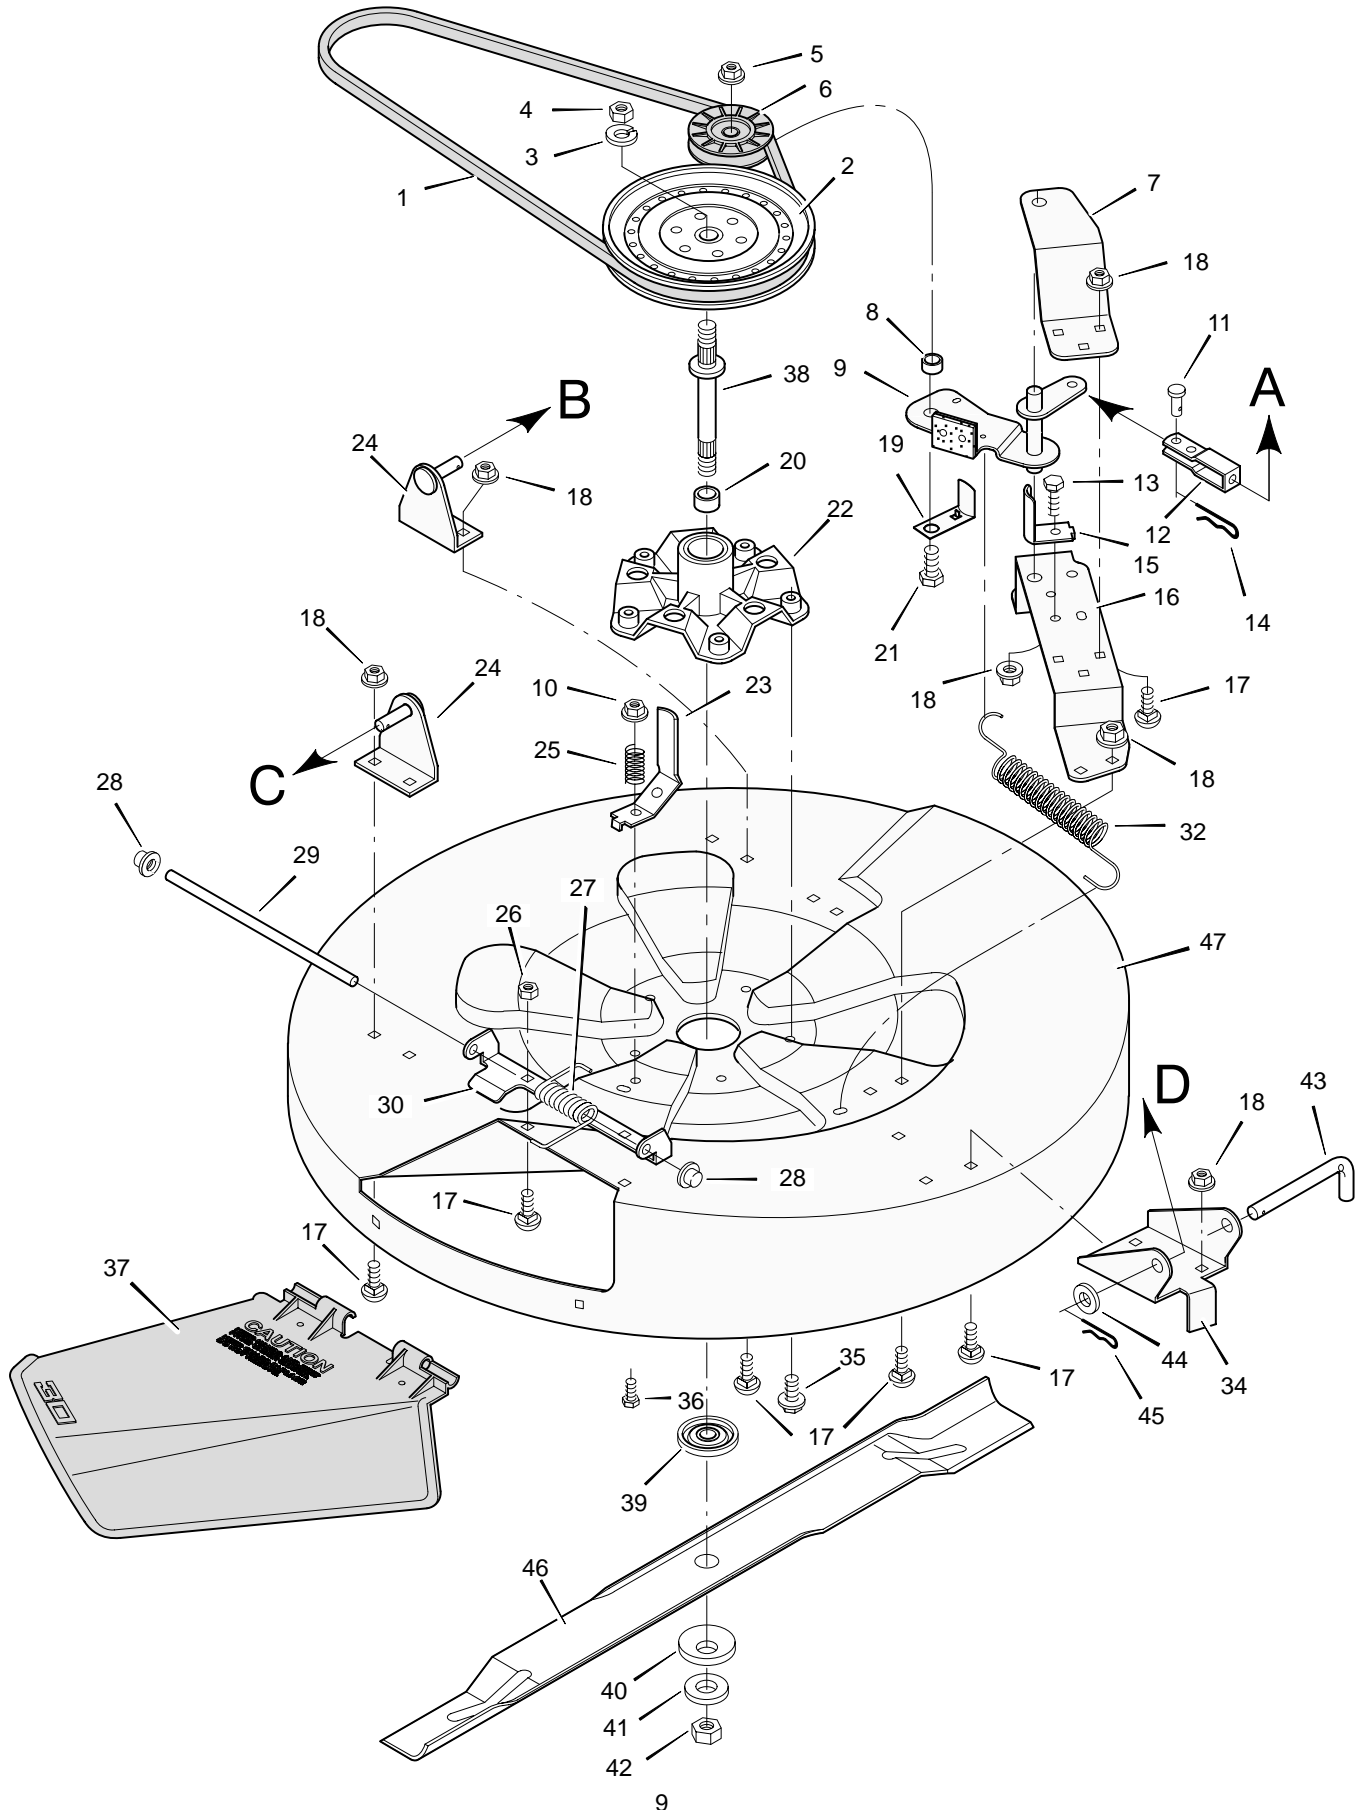

MODEL 30540x20G

REPAIR PARTS MOWER HOUSING

MODEL 30540x20G

REPAIR PARTS MOWER HOUSING

Key No.	Description	Part No.	Key No.	Description	Part No.
1	Belt, Mower Drive	37x57	24	Bracket, Hanger	55974E700
2	Pulley, Splined	91951	25	Spring, Compression	164x1
3	Lockwasher	18x33	26	Nut, Hex	15x43Z
4	Locknut, Hex	15x100	27	Spring, Torsional	166x4
5	Nut, Hex	15x41	28	Push On Cap	28x23
6	Pulley, Idler	91178	29	Rod	21197Z
7	Bracket, Upper Idler	55921E700	30	Hinge, Chute Deflector	56213E700
8	Spacer	55895Z	32	Spring, Extension	165x68
9	Assembly, Blade Idler	55979E700	34	Bracket, Front	55916E700
10	Locknut, Flange	15x88	35	Screw	26x216
11	Pin, Clevis	29x99	36	Bolt, Hex	1x75
12	Clevis	24471Z	37	Deflector, Chute	55971
13	Bolt, Hex	1x45	38	Mandrel	91921
14	Pin, Hair	31x6	39	Adapter, Blade	92466
15	Guide, Belt	55977E700	40	Washer, Belleville	17x166
16	Bracket, Lower Idler	55920E700	41	Washer, Hardened	17x165
17	Bolt, Carriage	2x53Z	42	Nut, Hex	15x100
18	Nut, Flange	15x79	43	Pin, Pull	90828Z
19	Guide, Belt	55894E700	44	Washer	17x67Z
20	Spacer	91925	45	Pin, Hair	31x4
21	Bolt, Hex	1x127	46	Blade, Standard	55793E701
22	Housing, Mandrel	55962	1-47	Mower Housing, Complete	403330
23	Guide, Belt	55956Z