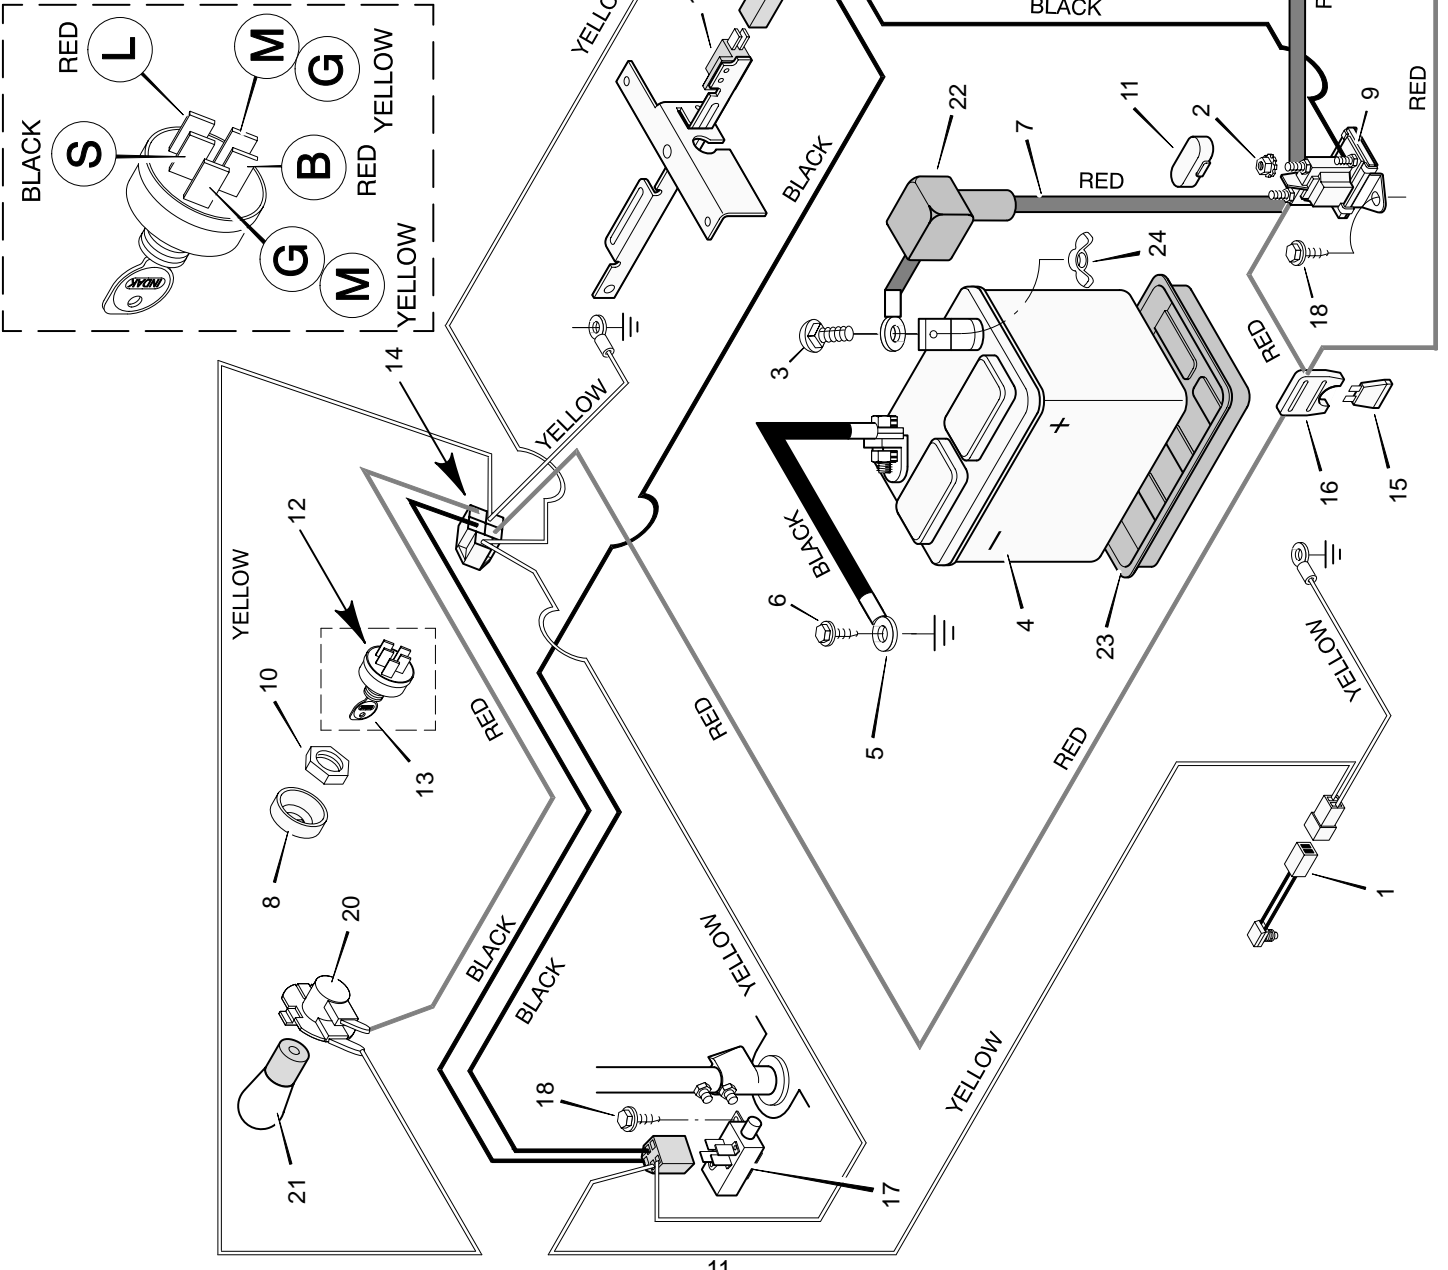

MODEL 30540x20G

REPAIR PARTS ELECTRICAL SYSTEM

POS.	FUNCTION	CIRCUIT (MAKE)
1	OFF	M+G
2	RUN LIGHTS	B+L
3	RUN	NONE
4	START	B+S