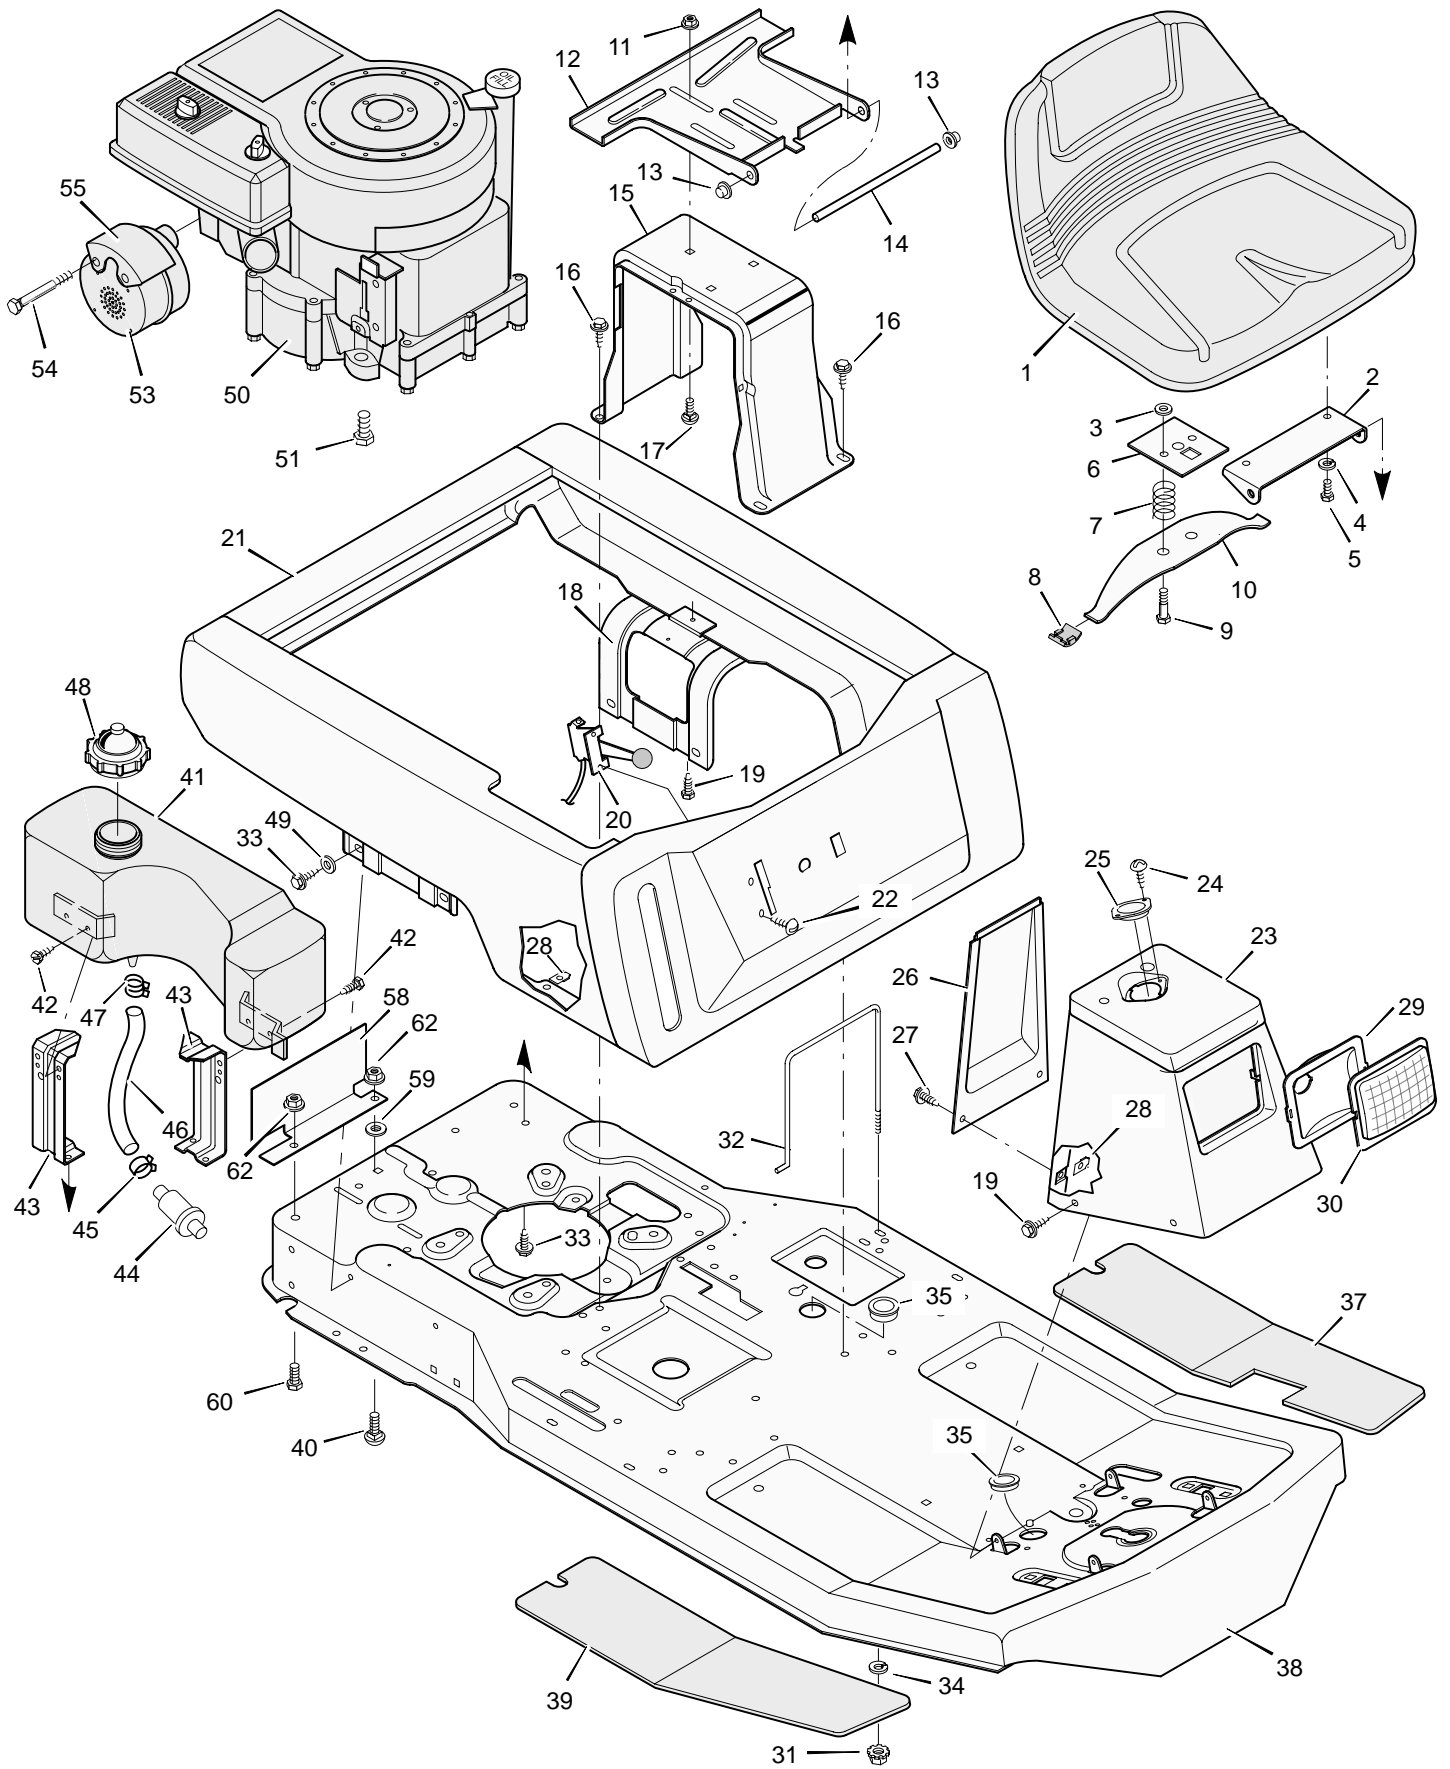

# REPAIR PARTS BODY CHASSIS

# REPAIR PARTS BODY CHASSIS

Key No.	Description	Part No.	Key No.	Description	Part No.
1	Seat	92387	34	Washer	17x38Z
2	Hinge, Seat	56516E700	35	Grommet	21268
3	Retainer	28x64	37	Mat, Left	56107
4	Lockwasher	18x16	38	Frame Assembly	56611E700
5	Bolt, Hex	1x45	39	Mat, Right	56106
6	Plate, Seat Switch	91963Z	40	Bolt, Carriage	2x53
7	Spring, Compression	164x26	41	Tank, Fuel	55805
8	Glide, Seat Spring	91822	42	Screw	26x213
9	Bolt, Shoulder	9x38	43	Bracket, Fuel Tank	55806E700
10	Spring, Seat	91964	44	Filter, Fuel	56002
11	Locknut, Flange	15x88	45	Clamp	91174
12	Bracket, Seat Pivot	56518E700	46	Line, Fuel	91022
13	Cap, Push On	28x23	47	Clamp	23713
14	Rod, Seat Hinge	56537Z	48	Cap, Fuel	92317
15	Support, Seat	56517E700	49	Washer	19x6
16	Screw	26x249	50	Engine	‡
17	Bolt, Carriage	2x53	51	Bolt, Engine Mount	25x7
18	Support, Body *	55017E700	53	Muffler	90331
19	Screw	26x214	54	Bolt	1x117
20	Throttle Control	56599	55	Shield, Heat	90333
21	Body	54766E245	58	Shield, Heat	56636E700
22	Screw	26x201	59	Washer	28x64
23	Console Assembly	56570E245	60	Bolt	1x91
24	Screw	26x201	62	Locknut, Flange	15x76
25	Bearing, Steering Post	56022	—	Owner's Manual	F-98622
26	Console, Plate	55023E245	—	Owner's Manual	F-98623
27	Screw	4x24	—	Parts List	F-98624
28	J-Nut	28x18	—	Decal, Right Panel	44x7708
29	Reflector	56241Z	—	Decal, Left Panel	44x7709
30	Lens	90082	—	Decal, Shift	44x4402
31	Locknut	15x66	—	Decal, Front	44x6656
32	Clamp, Battery	54800Z	—	Decal, Warning	44x6816
33	Screw	26x49			