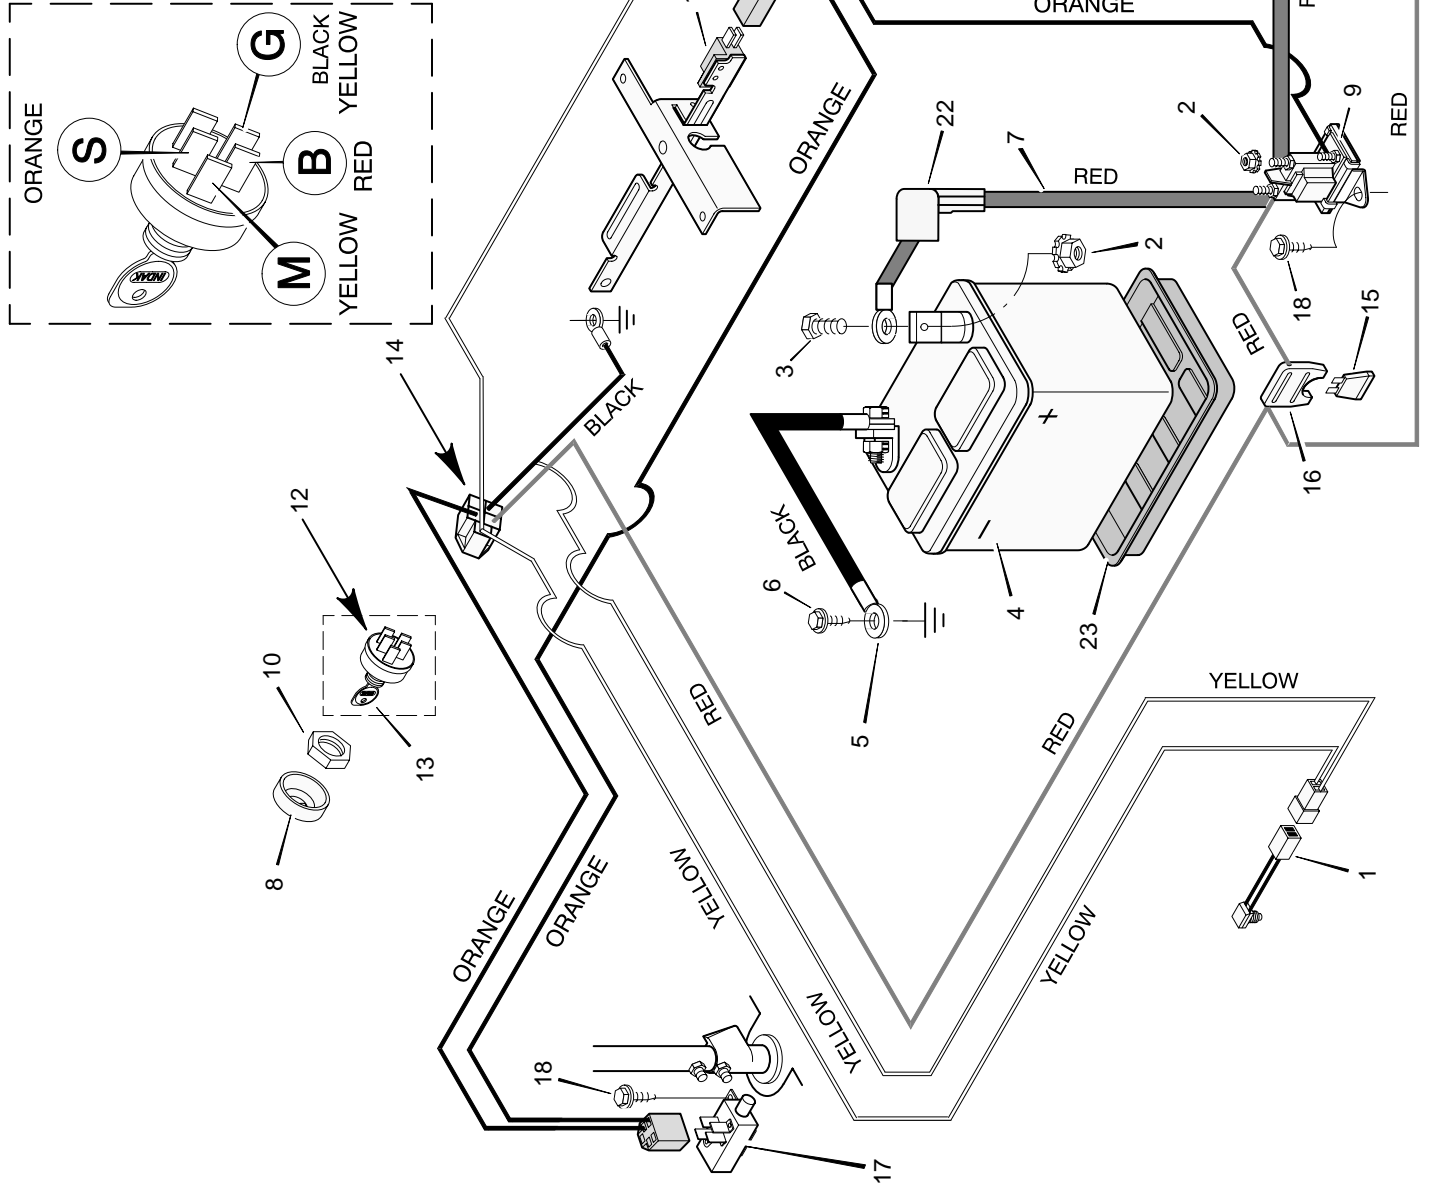

# FACTORY NO. 30503x11A MOWER HOUSING

Key No.	Description	Part No.	Key No.	Description	Part No.
1	Belt, Mower Drive	MU37x57	25	Spring, Compression	MU164x1
2	Pulley, Splined	MU91951	26	Nut, Hex	MU15x43
3	Lockwasher	MU18x33	27	Spring, Torsional	MU166x4
4	Locknut, Hex	MU15x100	28	Push On Cap	MU28x23
5	Nut, Hex	MU15x41	29	Rod	MU21197 Z
6	Pulley, Idler	MU690410	30	Hinge, Chute Deflector	MU56213E700
7	Bracket, Upper Idler	MU55921E700	31	Washer	MU17x91 Z
8	Spacer	MU55895	32	Spring, Extension	MU165x68
9	Assembly, Blade Idler	MU55979	33	Spacer	MU690369
10	Locknut, Flange	MU15x88	34	Bracket, Front	MU55916E700
11	Pin, Clevis	MU29x99	35	Screw	MU26x216
12	Clevis	MU24471 Z	36	Bolt, Hex	MU1x75
13	Bolt, Hex	MU1x45	37	Deflector, Chute	MU55971
14	Pin, Hair	MU31x6	38	Mandrel	MU91921
15	Guide, Belt	MU55977	39	Adapter, Blade	MU92466
16	Bracket, Lower Idler	MU55920E700	40	Washer, Belleville	MU17x166
17	Bolt, Carriage	MU2x53	41	Washer, Hardened	MU17x165
18	Nut, Flange	MU15x79	42	Nut, Hex	MU15x100
19	Guide, Belt	MU55894	43	Pin, Pull	MU90828 Z
20	Spacer	MU91925	44	Washer	MU17x67 Z
21	Bolt, Hex	MU1x127	45	Pin, Hair	MU31x4
22	Housing, Mandrel	MU55962	46	Blade, Standard	MU55793E701
23	Guide, Belt	MU55956 Z	1-51	Mower Housing, Complete	MU403330
24	Bracket, Hanger	MU55974E700			

# FACTORY NO. 30503x11A ELECTRICAL SYSTEM

POS.	FUNCTION	CIRCUIT (MAKE)
1	OFF	M+G
2	RUN	NONE
3	START	B+S

<b>Key No.</b>	<b>Description</b>	<b>Part No.</b>
1	Switch, Seat Sensor	MU91031
2	Locknut	MU15x66
3	Bolt, Hex	MU1x38
4	Battery	——
5	Cable, Battery Ground (Black)	MU24x3
6	Screw	MU26x249
7	Cable, Positive Battery (Red)	MU24x24
8	Cap, Ignition Switch	MU91488
9	Solenoid	MU94613
10	Nut, Ignition Switch	MU91489
12	Switch, Ignition	MU21064
13	Key, Ignition	MU21079
14	Harness, Wire	MU250x84
15	Fuse	MU54212
16	Holder, Fuse	MU407078
17	Switch, Attachment Clutch	MU91032
18	Screw	MU26x233
19	Switch, Limit	MU24273
22	Cover, Terminal	MU54148
23	Tray, Battery	MU91896