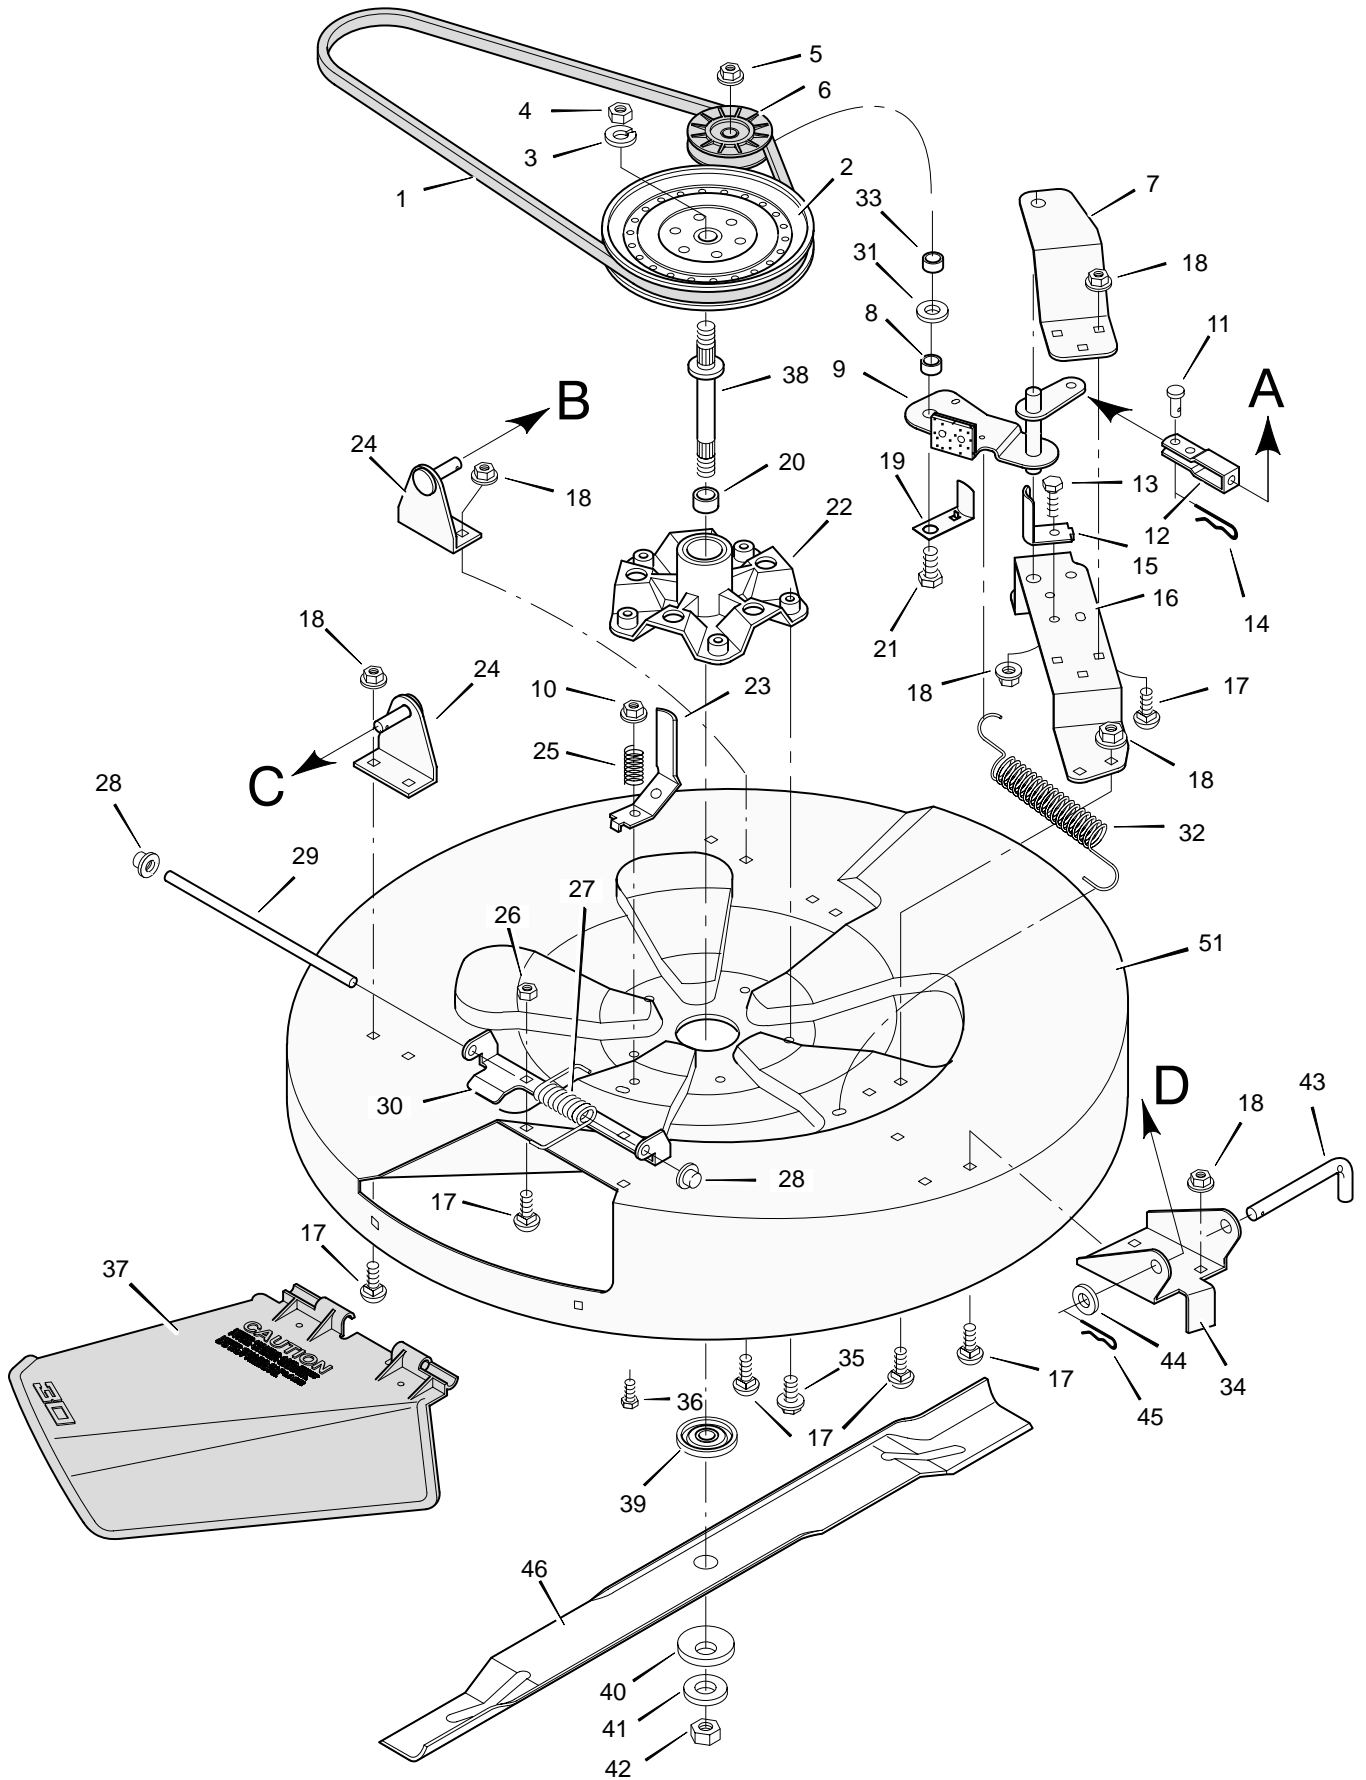

CODE130S

FACTORY NO. 30503x11A
MOWER HOUSING

CODE130S

FACTORY NO. 30503x11A MOWER HOUSING

Key No.	Description	Part No.	Key No.	Description	Part No.
1	Belt, Mower Drive	MU37x57	25	Spring, Compression	MU164x1
2	Pulley, Splined	MU91951	26	Nut, Hex	MU15x43
3	Lockwasher	MU18x33	27	Spring, Torsional	MU166x4
4	Locknut, Hex	MU15x100	28	Push On Cap	MU28x23
5	Nut, Hex	MU15x41	29	Rod	MU21197 Z
6	Pulley, Idler	MU690410	30	Hinge, Chute Deflector	MU56213E700
7	Bracket, Upper Idler	MU55921E700	31	Washer	MU17x91 Z
8	Spacer	MU55895	32	Spring, Extension	MU165x68
9	Assembly, Blade Idler	MU55979	33	Spacer	MU690369
10	Locknut, Flange	MU15x88	34	Bracket, Front	MU55916E700
11	Pin, Clevis	MU29x99	35	Screw	MU26x216
12	Clevis	MU24471 Z	36	Bolt, Hex	MU1x75
13	Bolt, Hex	MU1x45	37	Deflector, Chute	MU55971
14	Pin, Hair	MU31x6	38	Mandrel	MU91921
15	Guide, Belt	MU55977	39	Adapter, Blade	MU92466
16	Bracket, Lower Idler	MU55920E700	40	Washer, Belleville	MU17x166
17	Bolt, Carriage	MU2x53	41	Washer, Hardened	MU17x165
18	Nut, Flange	MU15x79	42	Nut, Hex	MU15x100
19	Guide, Belt	MU55894	43	Pin, Pull	MU90828 Z
20	Spacer	MU91925	44	Washer	MU17x67 Z
21	Bolt, Hex	MU1x127	45	Pin, Hair	MU31x4
22	Housing, Mandrel	MU55962	46	Blade, Standard	MU55793E701
23	Guide, Belt	MU55956 Z	1-51	Mower Housing, Complete	MU403330
24	Bracket, Hanger	MU55974E700