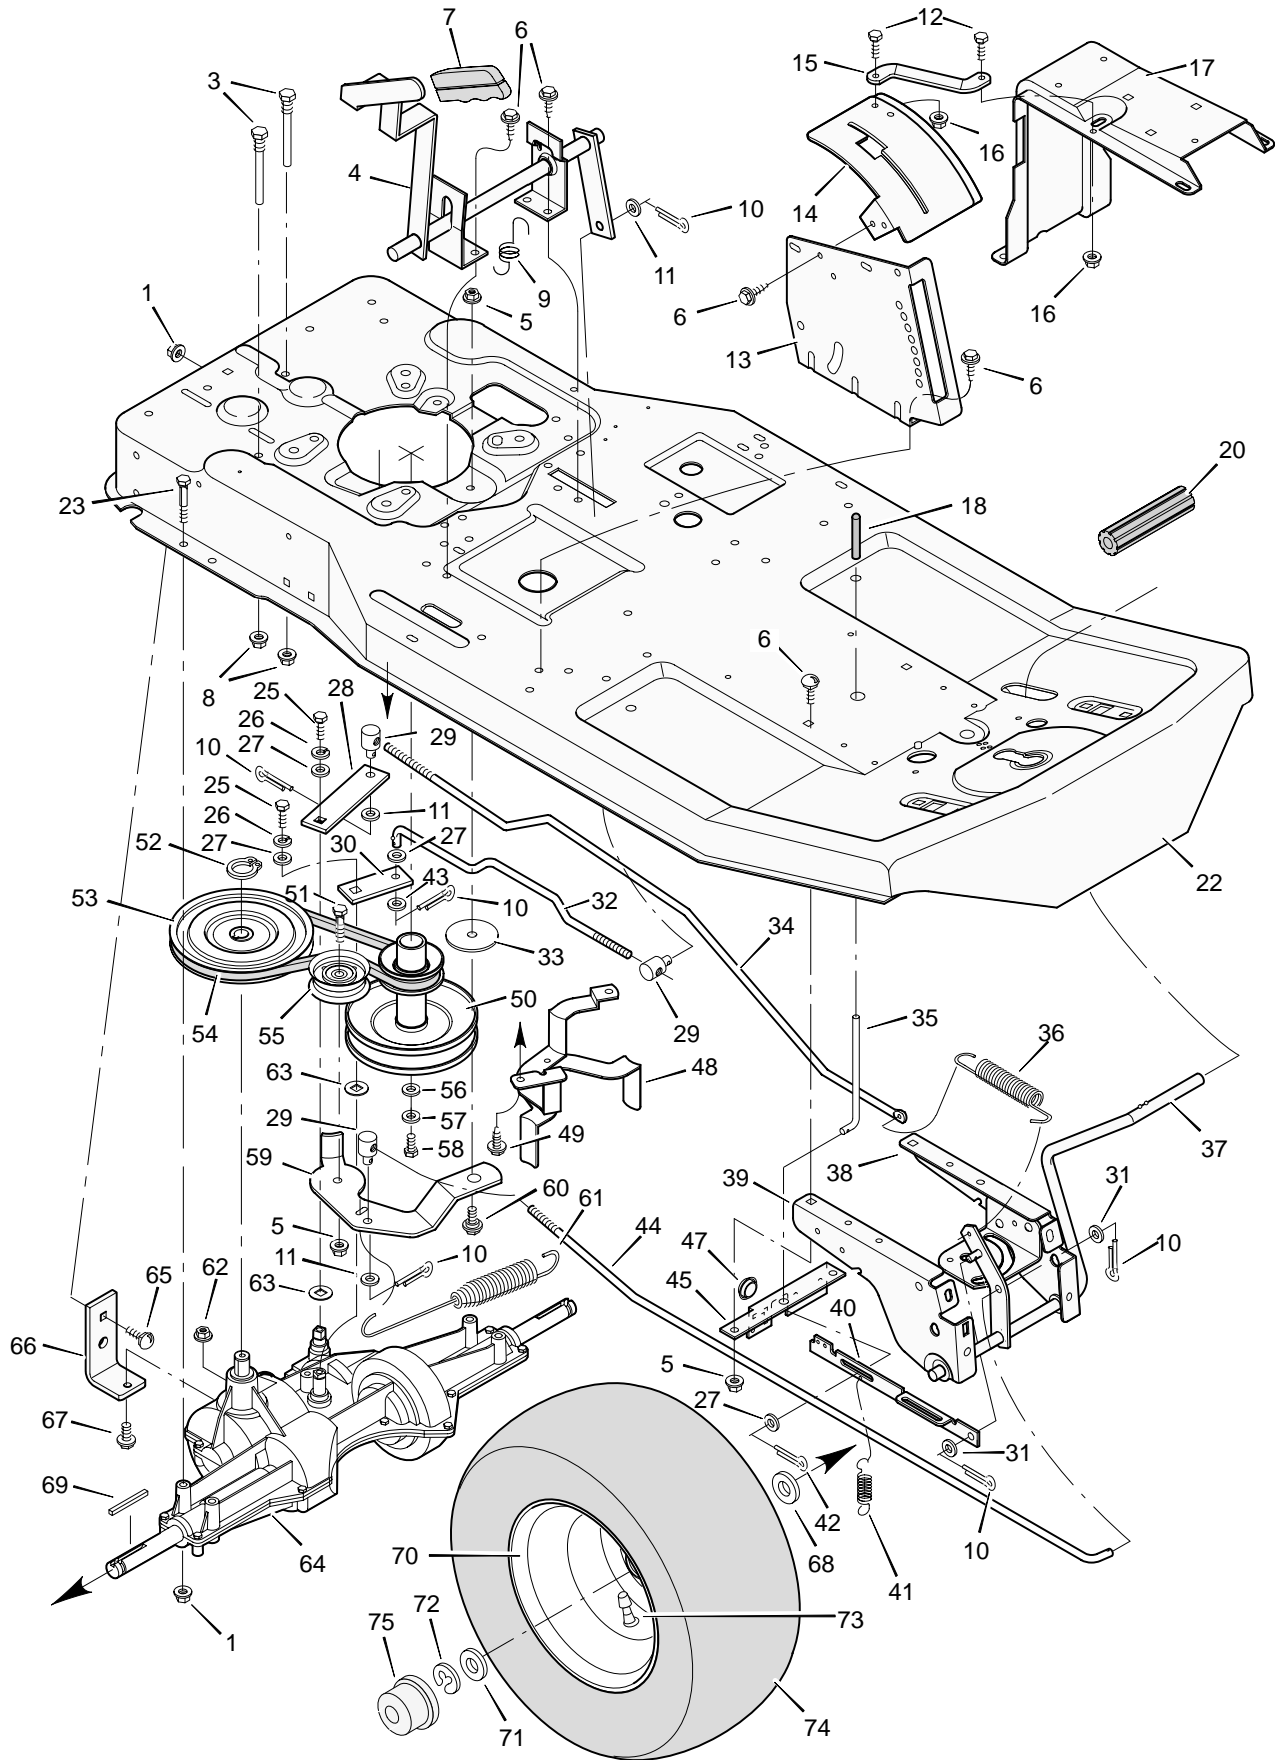

**CODE130S**

**FACTORY NO. 30503x11A  
BODY CHASSIS**

# FACTORY NO. 30503x11A BODY CHASSIS

Key No.	Description	Part No.	Key No.	Description	Part No.
1	Seat	MU92387	34	Bearing, Steering Post	MU56022
2	Hinge, Seat	MU56516E700	35	Bracket, Cover Mounting	MU56233E700
3	Retainer	MU28x64	36	Screw	MU26x250
4	Lockwasher	MU18x16	37	Support, Body	MU56122E700
5	Bolt, Hex	MU1x45	38	Bolt, Shoulder	MU9x29
6	Plate, Seat Switch	MU91963Z	39	Lockwasher	MU19x6
7	Spring, Compression	MU164x26	40	Screw	MU26x49
8	Glide, Seat Spring	MU91822	41	Locknut, Flange	MU15x84
9	Bolt, Shoulder	MU9x38	42	Clamp Assembly, Battery	MU54800Z
10	Spring, Seat	MU91964	43	Washer	MU17x38Z
11	Locknut, Flange	MU15x88	44	Support, Steering Column	MU56240E700
12	Bracket, Seat Pivot	MU56518E700	45	Mat, Left	MU92637
13	Cap, Push On	MU28x23	46	Mat, Right	MU92636
14	Rod, Seat Hinge	MU56537Z	47	Frame	MU56612E549
15	Support, Seat	MU56519E700	48	Screw	MU6x74
16	Screw	MU26x249	49	Locknut	MU15x66
17	Bolt, Carriage	MU2x53	50	Engine	—
18	Panel, Right Side	MU54764E549	51	Bolt, Engine Mount	MU25x7
19	Panel, Left Side	MU54763E549	56	Cap, Fuel	MU92317
20	Cover, Steering Column	MU94353	57	Tank, Fuel	MU55805
21	Bracket, Panel	MU54747E549	58	Screw, Hex	MU26x213
22	Screw, Tapping	MU26x270	59	Clamp, Hose	MU95197
23	Panel, Control	MU690556	60	Line, Fuel	MU91022
24	Screw	MU26x201	61	Bracket, Remote Tank (Front)	MU55806E700
25	Throttle Control	MU56247	62	Clamp, Gas Line	MU91174
26	Console	MU56405E549	63	Filter, Fuel	MU56002
27	Cap, Front Console	MU56407E549	64	Panel, Rear	MU54782E549
28	Cover, Lower Console	MU94352	65	Bracket, Remote Tank (Rear)	MU94941
29	Retainer	MU28x52	—	Instruction Book & Parts List	MUF-000607J
30	J-Nut	MU28x18	—	Decal, Left Panel	MU130006
31	Panel, Front	MU56235E549	—	Decal, Right Panel	MU130007
32	Screw, Southco	MU91330	—	Decal, Shift	MU44x4741
33	Panel, Left Access	MU56406E549	—	Decal, Front Console Warning	MU44x7325

**CODE130S**

**FACTORY NO. 30503x11A  
MOTION DRIVE**