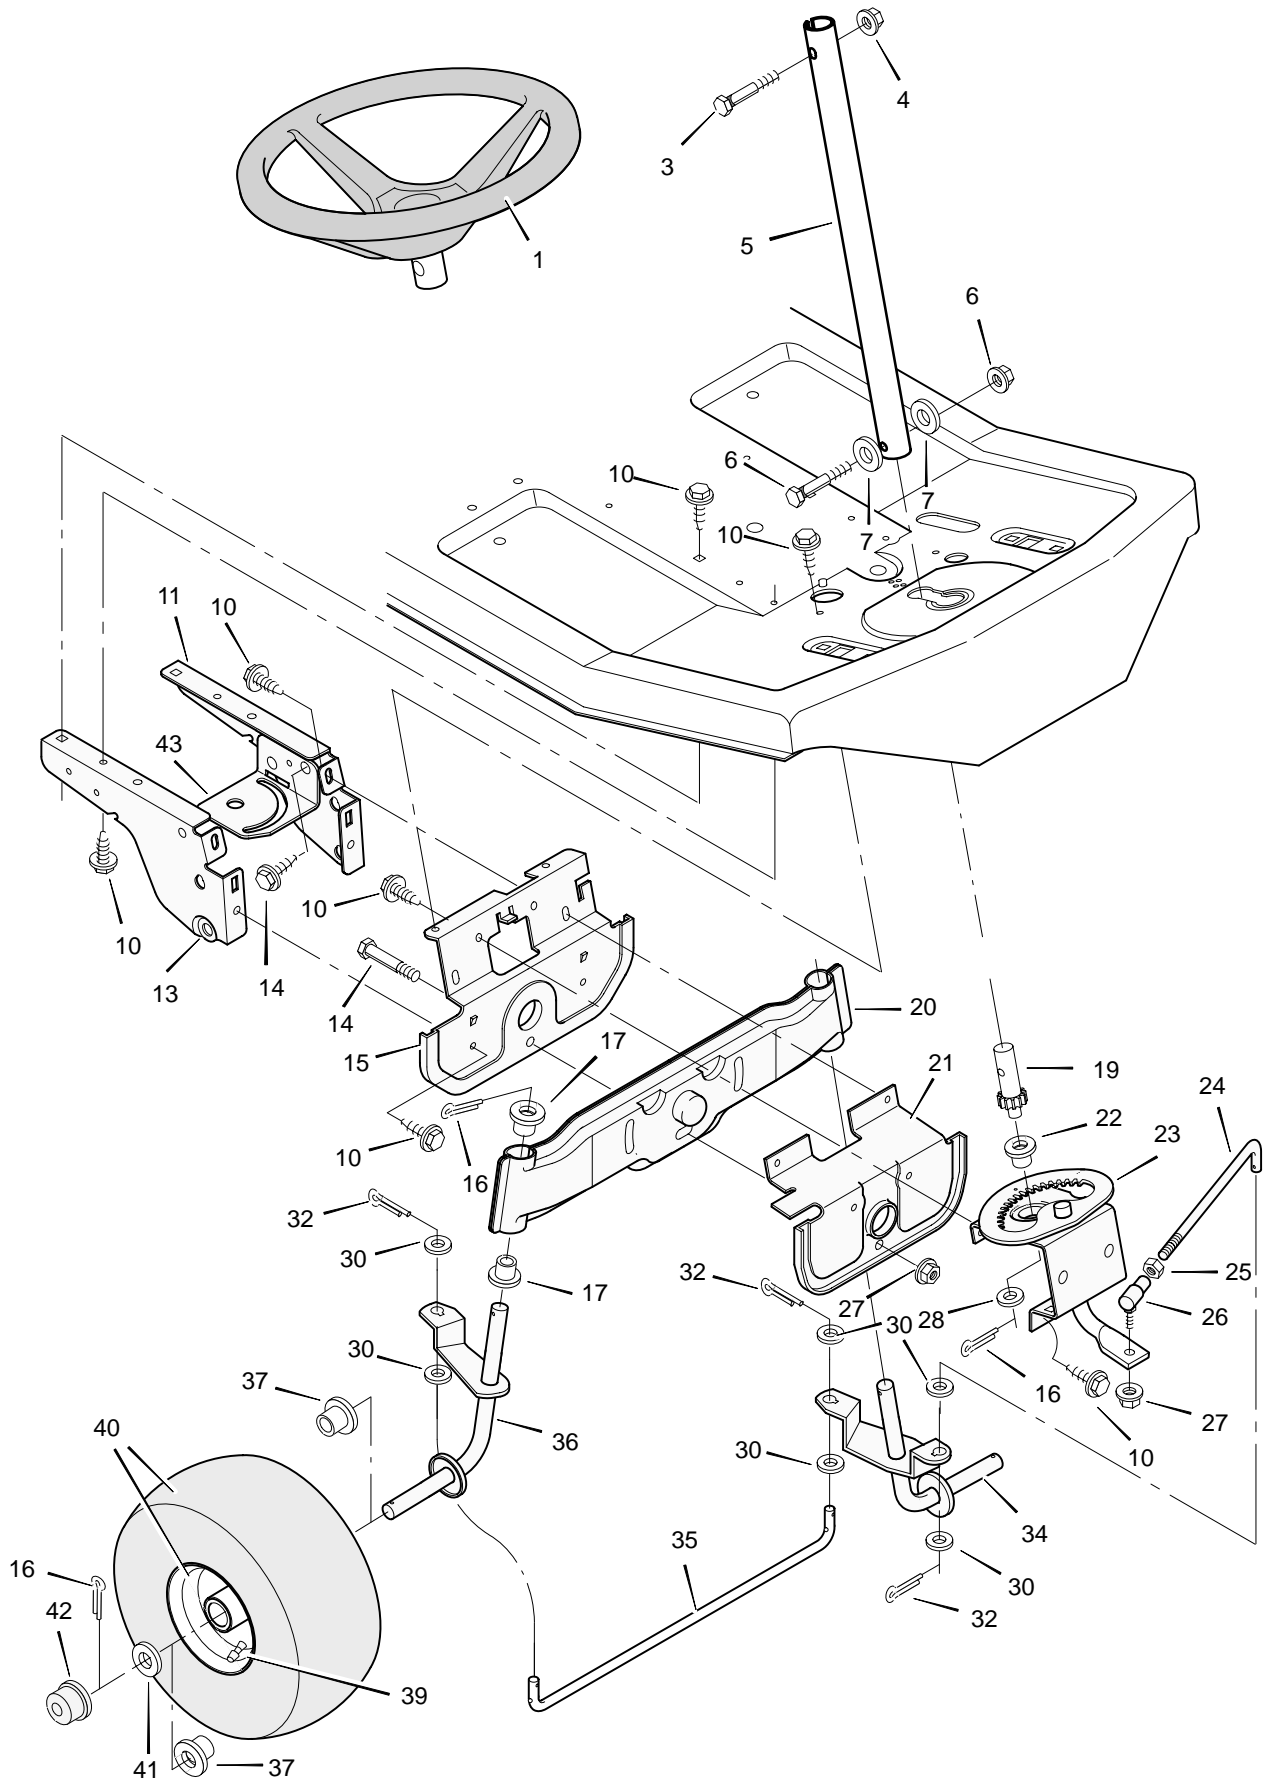

CODE130S

FACTORY NO. 30503x11A
STEERING

Key No.	Description	Part No.
1	Steering Wheel	MU92078
3	Bolt, Hex	MU1x102
4	Locknut, Flange	MU15x88
5	Post, Steering	MU56417 C
6	Nut, Hex	MU15x88
7	Washer	MU17x47 Z
10	Screw	MU26x267
11	Plate, Left Suspension	MU56224E700
13	Plate, Right Suspension	MU56023E700
14	Bolt, Hex	MU1x69
15	Support, Front Axle	MU56231E700
16	Pin, Cotter	MU30x49
17	Bearing, Spindle	MU55003
19	Gear, Pinion	MU56418
20	Axle Assembly, Front	MU56223E700
21	Hanger Assembly, Front Axle	MU56230E700
22	Bearing	MU55168
23	Sector Assembly	MU56236E700
24	Rod, Drag Link	MU56625 Z
25	Nut, Hex	MU15x61
26	Ball Joint, Steering	MU21031
27	Locknut, Flange	MU15x87 Z
28	Washer	MU17x87 Z
30	Washer	MU17x53 Z
32	Pin, Cotter	MU30x20
34	Spindle Assembly, Left	MU55039E700
35	Rod, Tie	MU55026 Z
36	Spindle Assembly, Right	MU55038E700
37	Bearing, Wheel *	MU56105
38	Tire	MU55700
39	Valve Stem *	MU24373
40	Wheel & Tire Assembly	MU92303-601
41	Washer	MU17x197
42	Cap, Hub (Optional)	MU94618
43	Bracket, Blade Drive	MU56225E700
44	Screw	MU26x263

* Also included with Key No. 40.