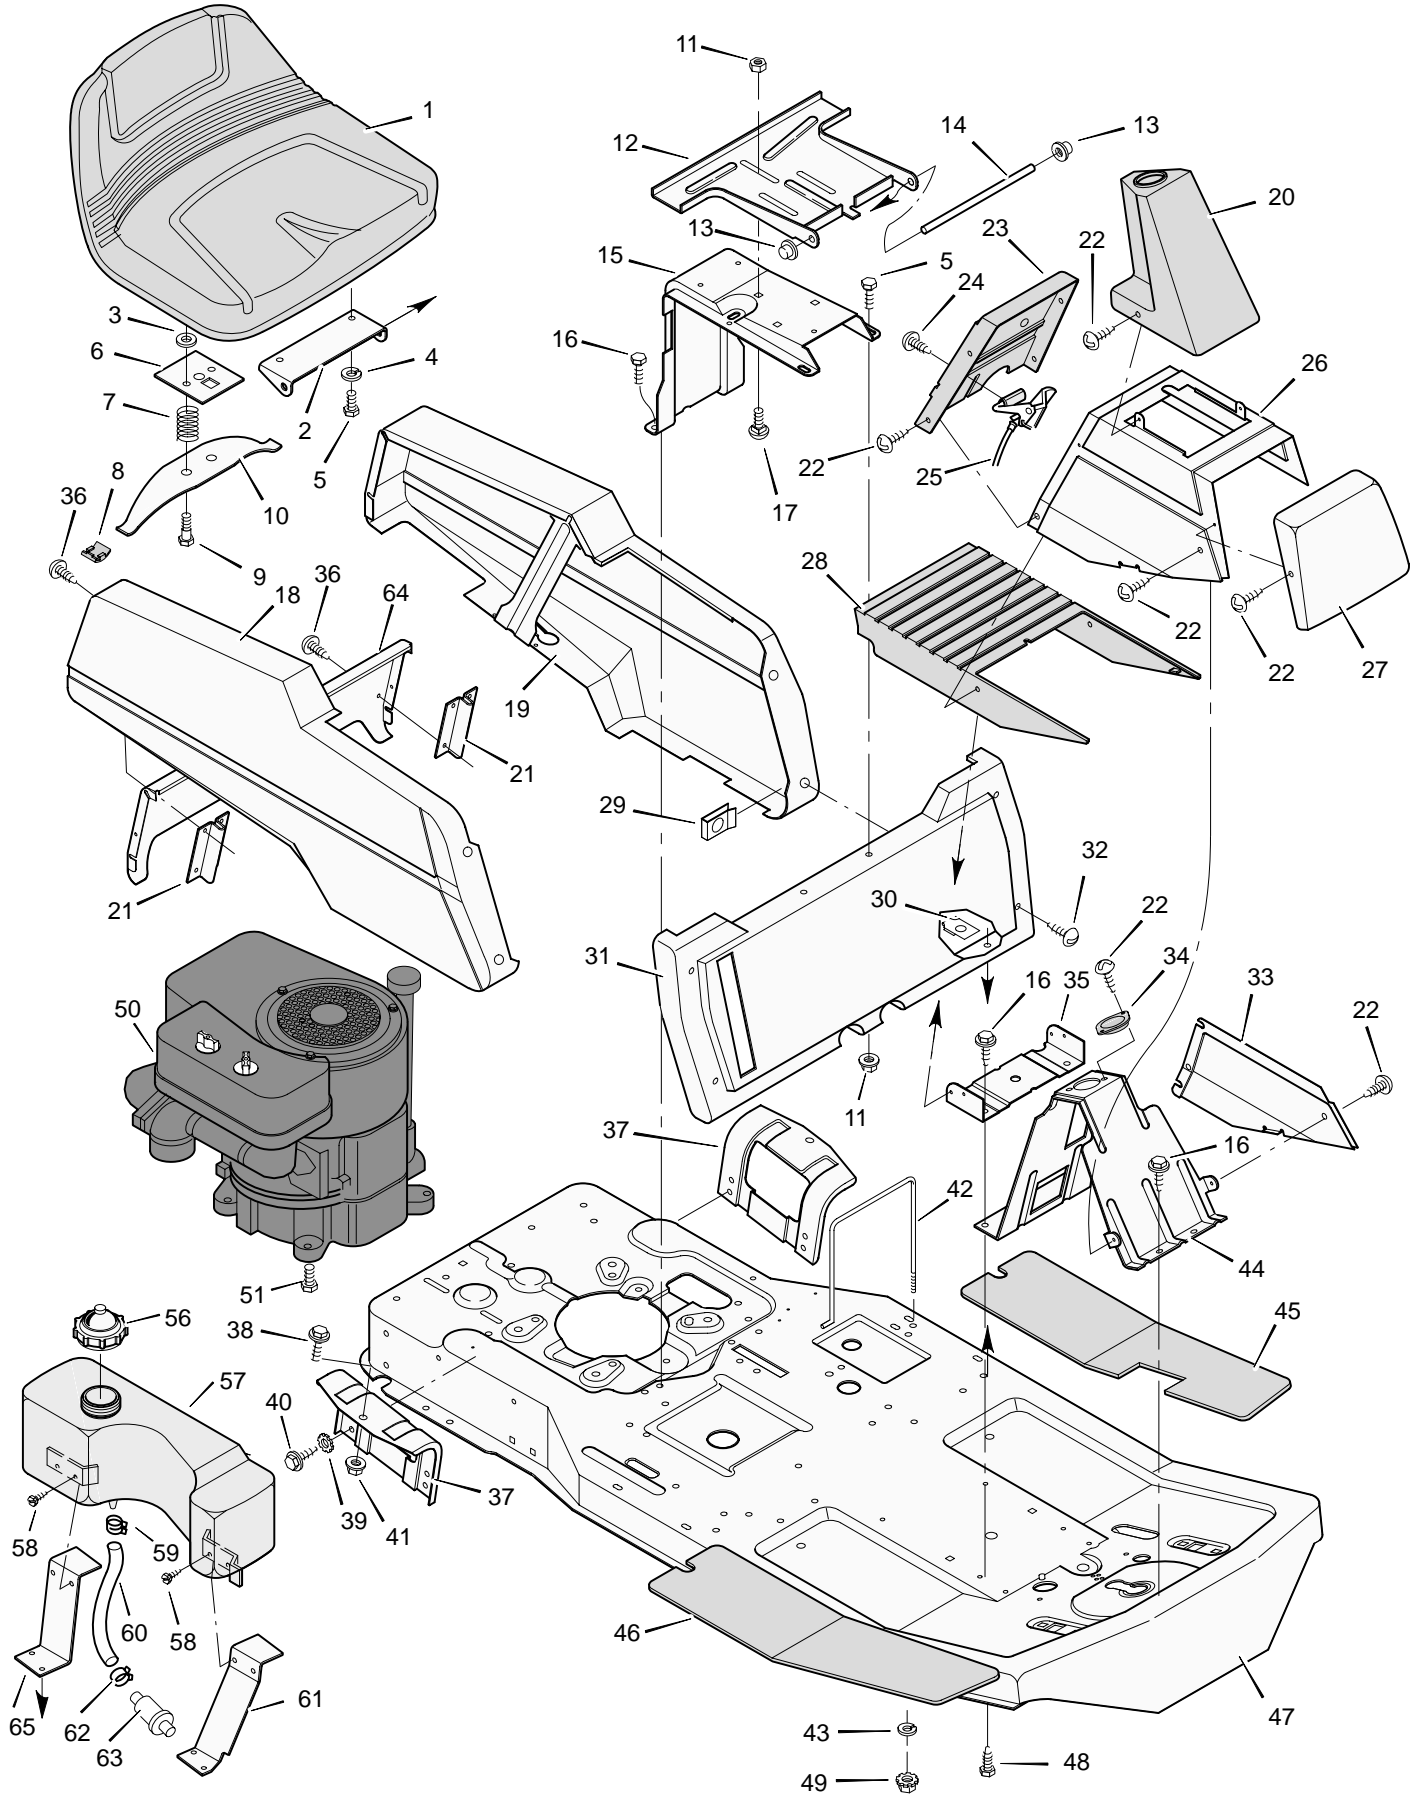

**CODE130S**

**FACTORY NO. 30503x11A  
BODY CHASSIS**

# FACTORY NO. 30503x11A BODY CHASSIS

Key No.	Description	Part No.	Key No.	Description	Part No.
1	Seat	MU92387	34	Bearing, Steering Post	MU56022
2	Hinge, Seat	MU56516E700	35	Bracket, Cover Mounting	MU56233E700
3	Retainer	MU28x64	36	Screw	MU26x250
4	Lockwasher	MU18x16	37	Support, Body	MU56122E700
5	Bolt, Hex	MU1x45	38	Bolt, Shoulder	MU9x29
6	Plate, Seat Switch	MU91963Z	39	Lockwasher	MU19x6
7	Spring, Compression	MU164x26	40	Screw	MU26x49
8	Glide, Seat Spring	MU91822	41	Locknut, Flange	MU15x84
9	Bolt, Shoulder	MU9x38	42	Clamp Assembly, Battery	MU54800Z
10	Spring, Seat	MU91964	43	Washer	MU17x38Z
11	Locknut, Flange	MU15x88	44	Support, Steering Column	MU56240E700
12	Bracket, Seat Pivot	MU56518E700	45	Mat, Left	MU92637
13	Cap, Push On	MU28x23	46	Mat, Right	MU92636
14	Rod, Seat Hinge	MU56537Z	47	Frame	MU56612E549
15	Support, Seat	MU56519E700	48	Screw	MU6x74
16	Screw	MU26x249	49	Locknut	MU15x66
17	Bolt, Carriage	MU2x53	50	Engine	—
18	Panel, Right Side	MU54764E549	51	Bolt, Engine Mount	MU25x7
19	Panel, Left Side	MU54763E549	56	Cap, Fuel	MU92317
20	Cover, Steering Column	MU94353	57	Tank, Fuel	MU55805
21	Bracket, Panel	MU54747E549	58	Screw, Hex	MU26x213
22	Screw, Tapping	MU26x270	59	Clamp, Hose	MU95197
23	Panel, Control	MU690556	60	Line, Fuel	MU91022
24	Screw	MU26x201	61	Bracket, Remote Tank (Front)	MU55806E700
25	Throttle Control	MU56247	62	Clamp, Gas Line	MU91174
26	Console	MU56405E549	63	Filter, Fuel	MU56002
27	Cap, Front Console	MU56407E549	64	Panel, Rear	MU54782E549
28	Cover, Lower Console	MU94352	65	Bracket, Remote Tank (Rear)	MU94941
29	Retainer	MU28x52	—	Instruction Book & Parts List	MUF-000607J
30	J-Nut	MU28x18	—	Decal, Left Panel	MU130006
31	Panel, Front	MU56235E549	—	Decal, Right Panel	MU130007
32	Screw, Southco	MU91330	—	Decal, Shift	MU44x4741
33	Panel, Left Access	MU56406E549	—	Decal, Front Console Warning	MU44x7325