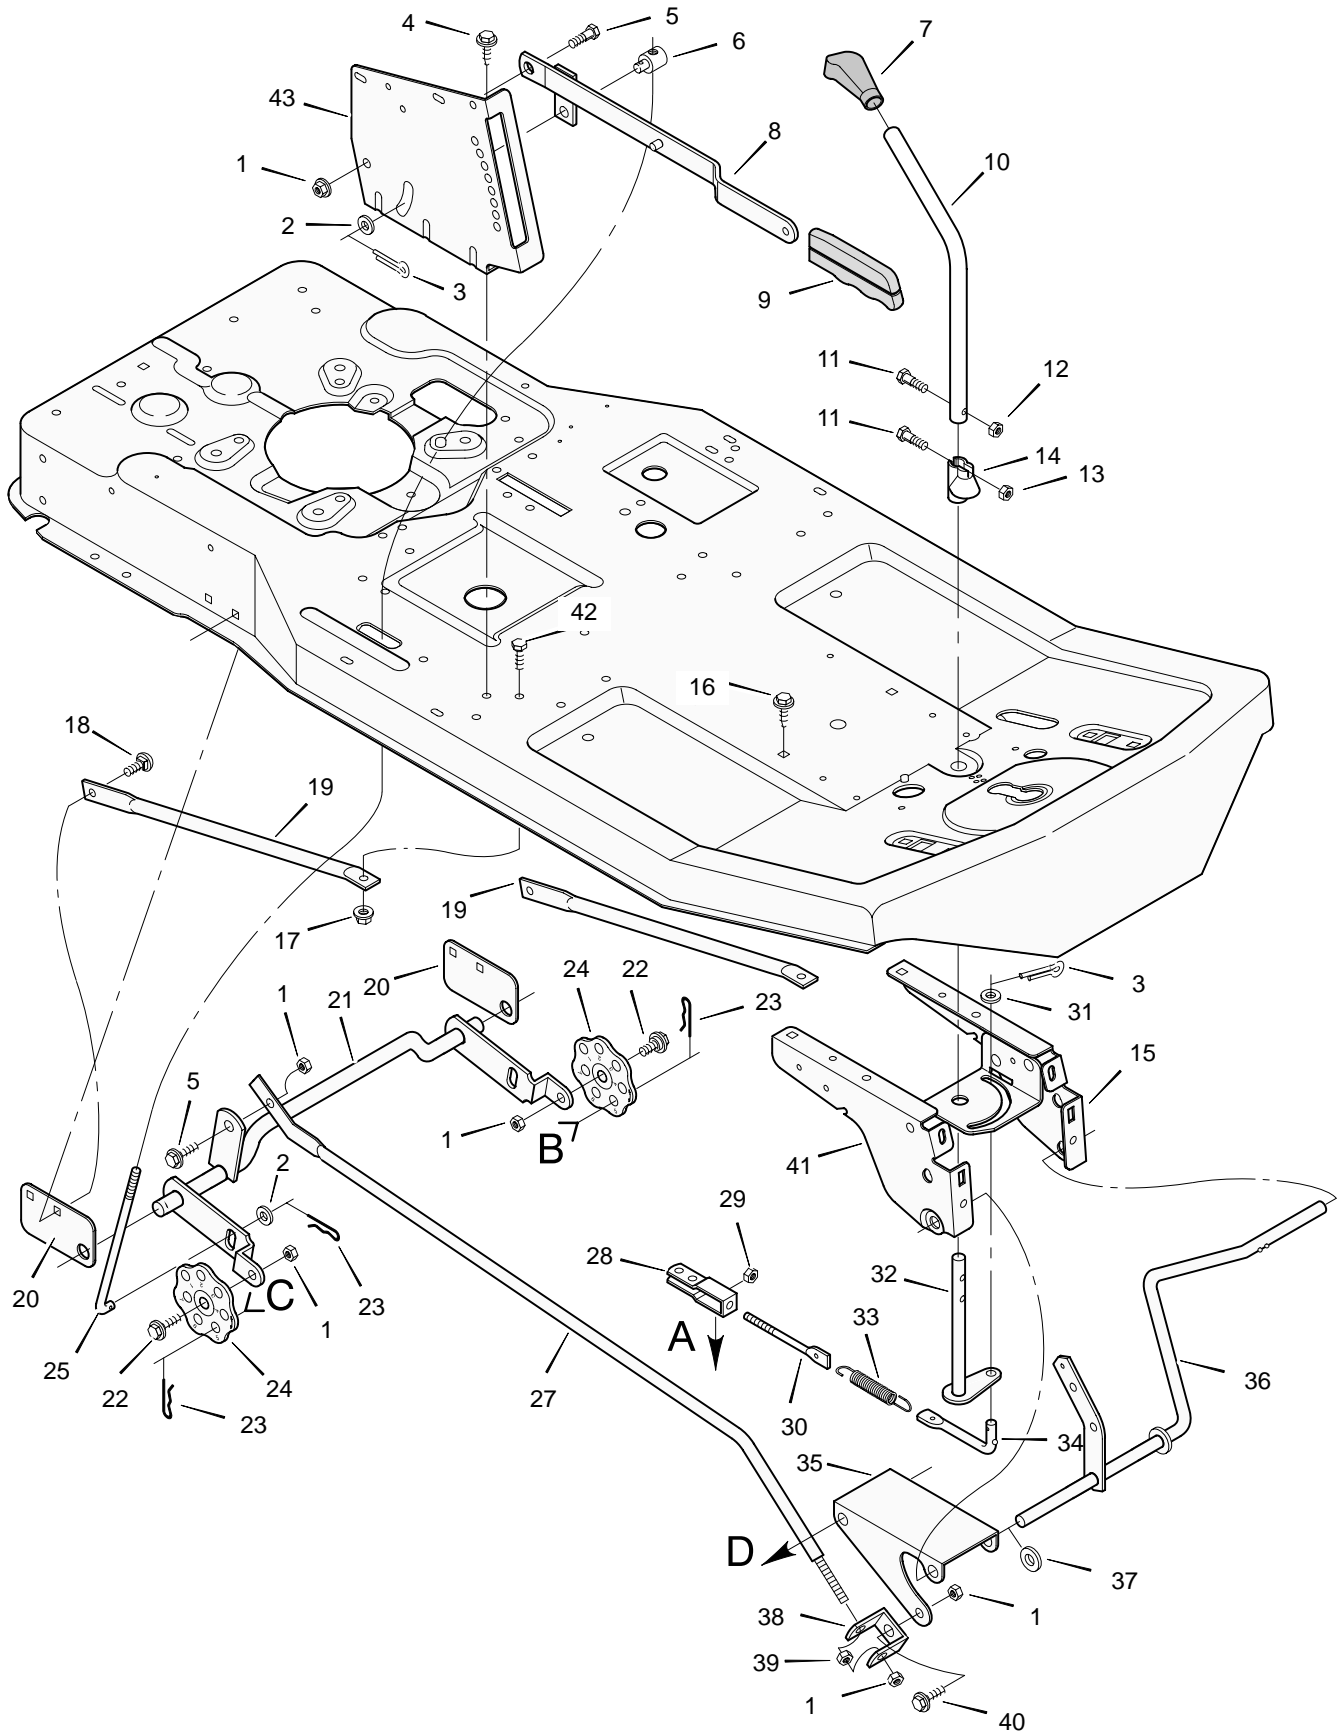

CODE130S

**FACTORY NO. 30503x11A
MOWER HOUSING SUSPENSION**

Key No.	Description	Part No.
1	Locknut, Flange	MU15x84
2	Washer	MU17x53 Z
3	Pin, Cotter	MU30x20
4	Screw	MU26x249
5	Bolt, Shoulder	MU9x9 Z
6	Nut, Adjusting	MU21920
7	Grip, Blade Control	MU92698
8	Lever Assembly, Lift	MU56031E700
9	Grip, Lift Lever	MU91573
10	Lever, PTO	MU55928 Z
11	Bolt, Hex	MU1x76
12	Locknut	MU15x66
13	Locknut, Flange	MU15x89
14	Cam, Blade Control	MU55853
15	Plate, Left Suspension	MU56224E700
16	Screw	MU26x249
17	Locknut, Flange	MU15x88
18	Bolt, Carriage	MU2x64
19	Strut, Frame	MU55326
20	Plate, Mounting	MU55270E700
21	Rod Assembly, Rear Suspension	MU55346E700
22	Bolt, Shoulder	MU9x4
23	Pin, Hair	MU31x4
24	Plate, Adjusting	MU55344 Z
25	Rod, Lifter	MU24839 Z
27	Rod, Suspension	MU55957E700
28	Clevis	MU24471 Z
29	Nut, Hex	MU15x2
30	Link, Blade Drive	MU55271 Z
31	Washer	MU17x48
32	Rod and Arm Assembly	MU55930E700
33	Spring, Extension	MU165x67
34	Link, Front Deck	MU55179 Z
35	Bracket, Front Suspension	MU55139E700
36	Lever, Pedal	MU56511E700
37	Washer	MU17x122 Z
38	Clevis	MU55298
39	Locknut, Hex	MU15x73
40	Bolt, Shoulder	MU9x17
41	Plate, Right Suspension	MU56023E700
42	Bolt, Hex	MU1x45
43	Plate, Index	MU56595E700