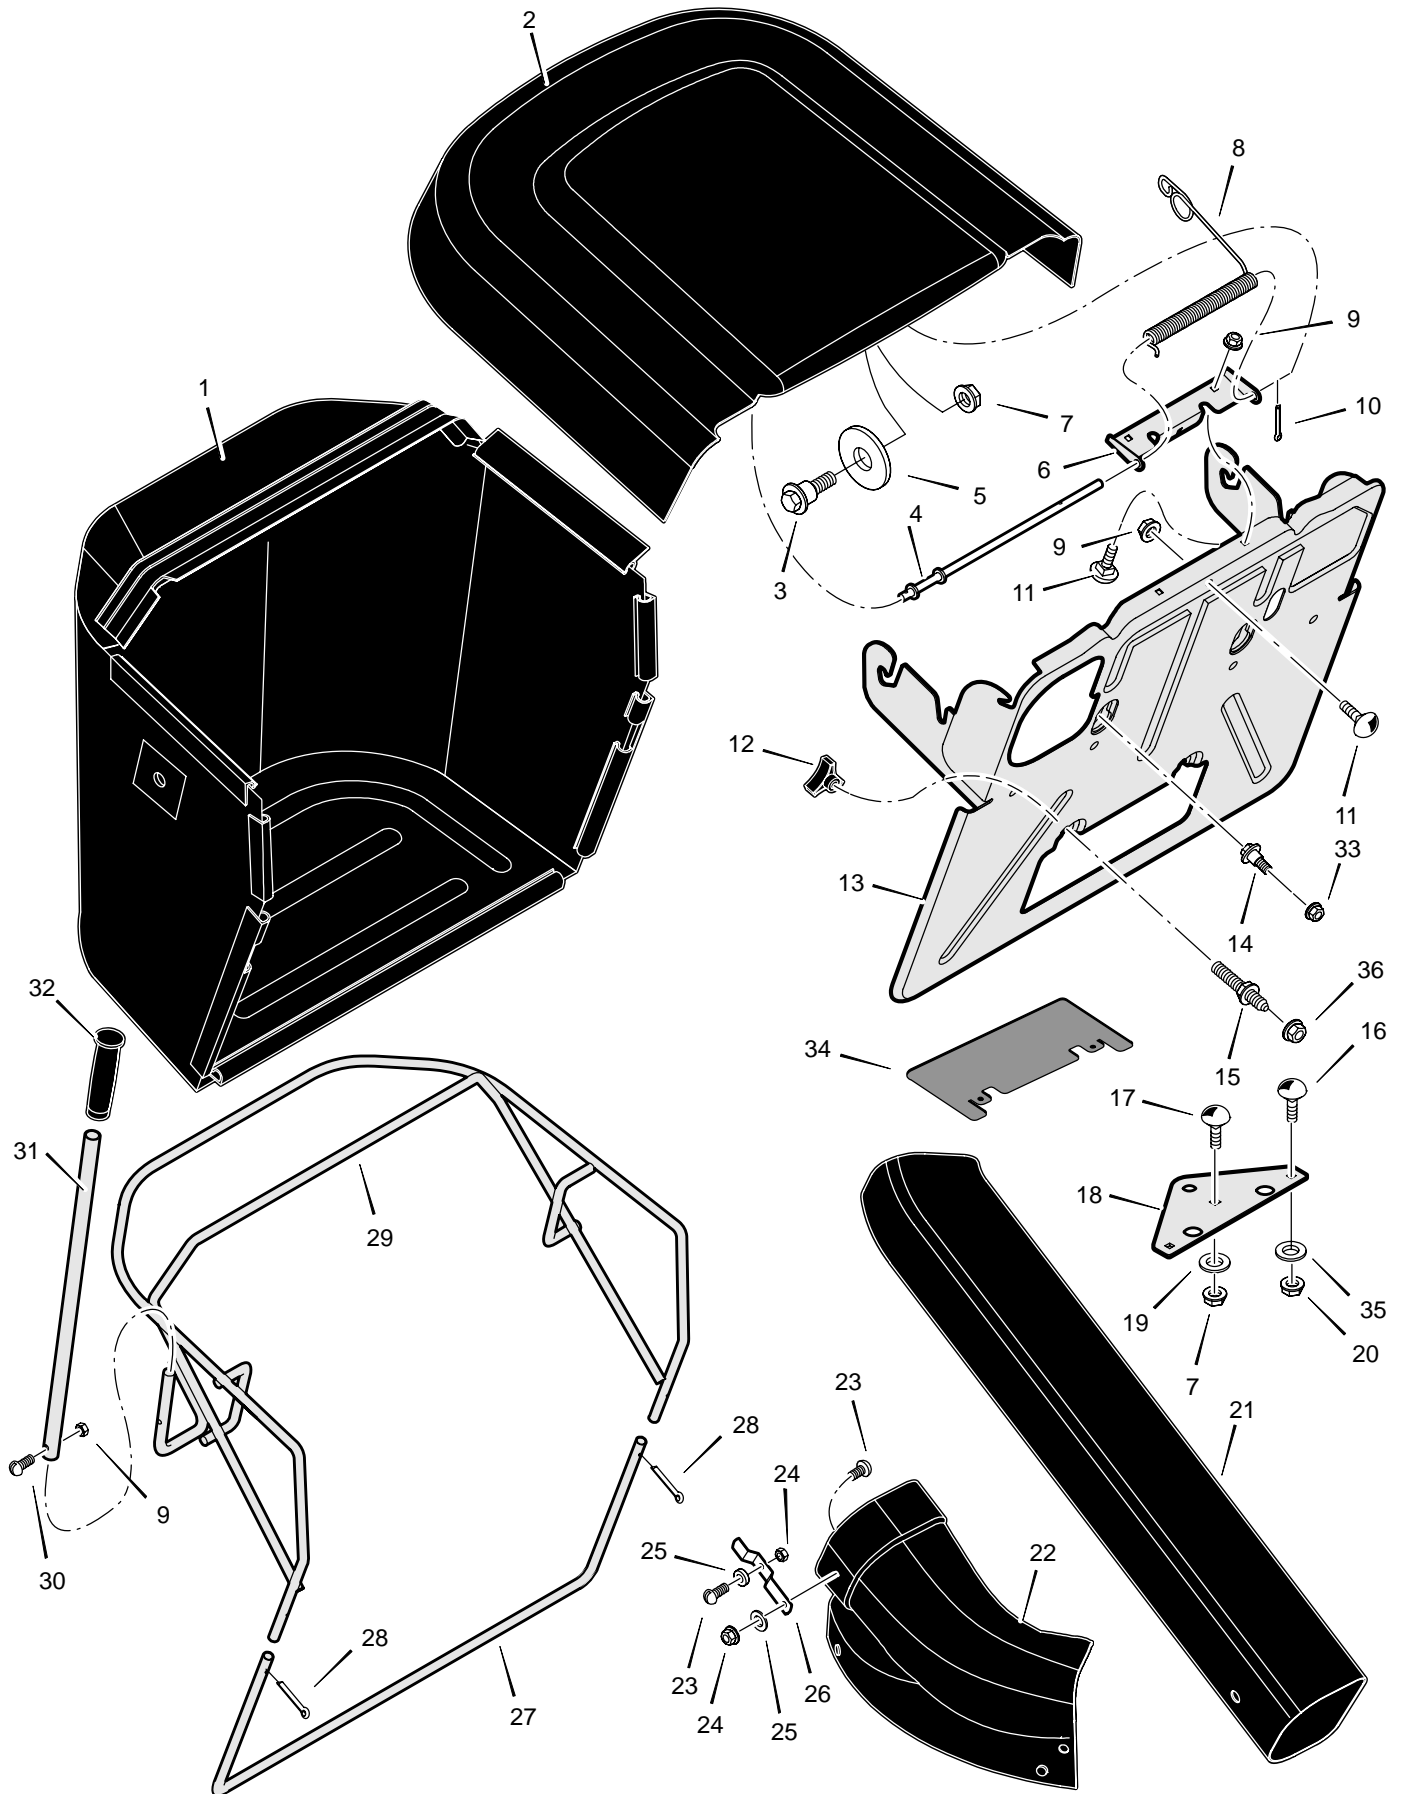

MODELS 247930x50A

REPAIR PARTS

MODELS 247930x50A

REPAIR PARTS

Key No.	Description	Part No.	Key No.	Description	Part No.
1	Bag, Cloth	1401246	20	Nut	015x88
2	Cover, Bag (Red)	1401083	21	Tube, Connecting	1401089
3	Bolt, Shoulder	009x13	22	Tube, Extension	1401088
4	Rod, Bag Lid	1401168	23	Bolt	006x91
5	Washer	17x152 Z	24	Acorn Nut	014x77
6	Hinge, Bag Top	1401190E701	25	Washer	17x180
7	Nut	015x84	26	Spring, Leaf	1401175
8	Spring, Torsion	166x47	27	Tube, Bag Frame	1401155E701
9	Nut	015x89	28	Pin, Cotter	030x20
10	Pin, Cotter	030x50	29	Frame, Bag	1401167E701
11	Bolt, Carriage	002x82	30	Bolt	001x94
12	Knob	740227	31	Lever, Dump	1401141E701
13	Assembly, Bag Plate & Hanger	1401182E701	32	Grip	1401176
14	Bolt, Shoulder	9x70	33	Nut, Flange	015x85
15	Stud, Double End	6x110	34	Baffle, Bag Plate	1401242
16	Bolt, Carriage	002x53	35	Washer	17x212
17	Bolt, Carriage	002x57	36	Nut	015x79
18	Bracket, Hitch Extension	1401178E701	—	Book, Instruction	F-020901L
19	Washer	17x104			