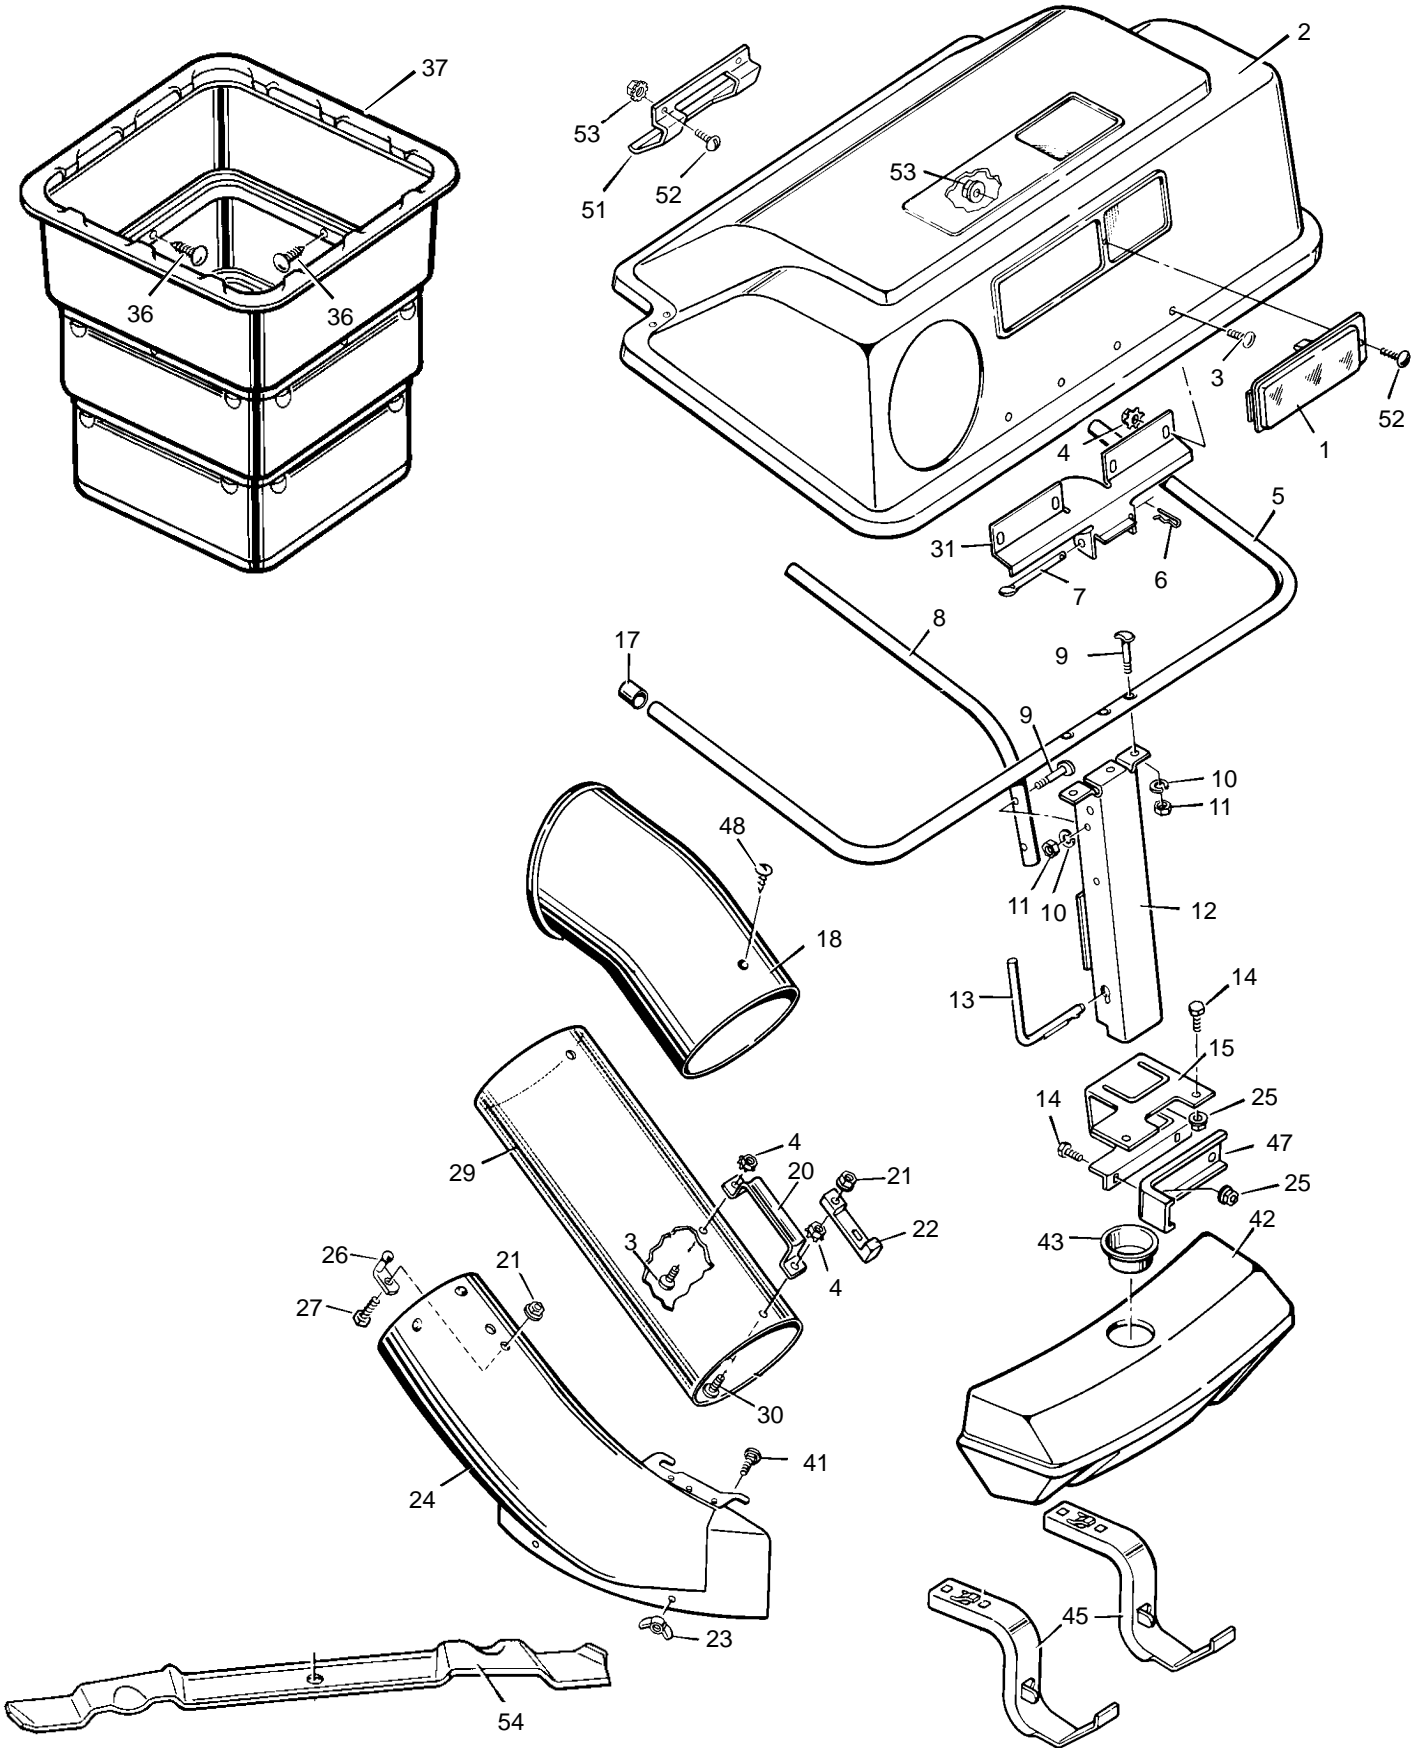

MODEL 24050x20C

REPAIR PARTS GRASS BAGGER

MODEL 24050x20C

REPAIR PARTS GRASS BAGGER

Key No.	Description	Part No.
1	Window	54575
2	Cover	54577
3	Screw	4x24
4	Locknut	15x66
5	Tube, "U"	54410E701
6	Pin, Hair	31x6
7	Pin, Hinge	54407Z
8	Tube, Center	54412E701
9	Bolt, Special	6x93Z
10	Lockwasher	18x15
11	Nut, Hex	15x32
12	Channel Assembly	54422E701
13	Pin, Channel	54408Z
14	Bolt, Hex	1x91
15	Hitch Assembly	54499E701
17	Cap, End	24862
18	Elbow	54415
20	Handle, Connector Tube	54416E701
21	Locknut, Flange	15x89
22	Latch, Rubber	54695
23	Wingnut	14x86
24	Tube, Chute Extension	54554
25	Locknut	15x76
26	Pin, Latch	54563
27	Bolt, Carriage	2x39
29	Tube, Connector	54555
30	Screw	4x71
31	Hinge, Cover	54398E701
36	Fastener, Plastic *	193x1
37	Containers (Quantity 2)	54727SE
41	Bolt, Carriage	2x64
42	Shell, Front Weight	55442
43	Plug, Front Weight	24863
45	Bracket, Front Weight	54551E701
47	Bracket, Support	54562E701
48	Screw	26x239
51	Handle, Plastic	54537
52	Screw	4x21
53	Nut, Hex	15x81
54	Blade, High-Lift	56246E701
-	Instruction Book	F-96900

* Included with Key No. 37.