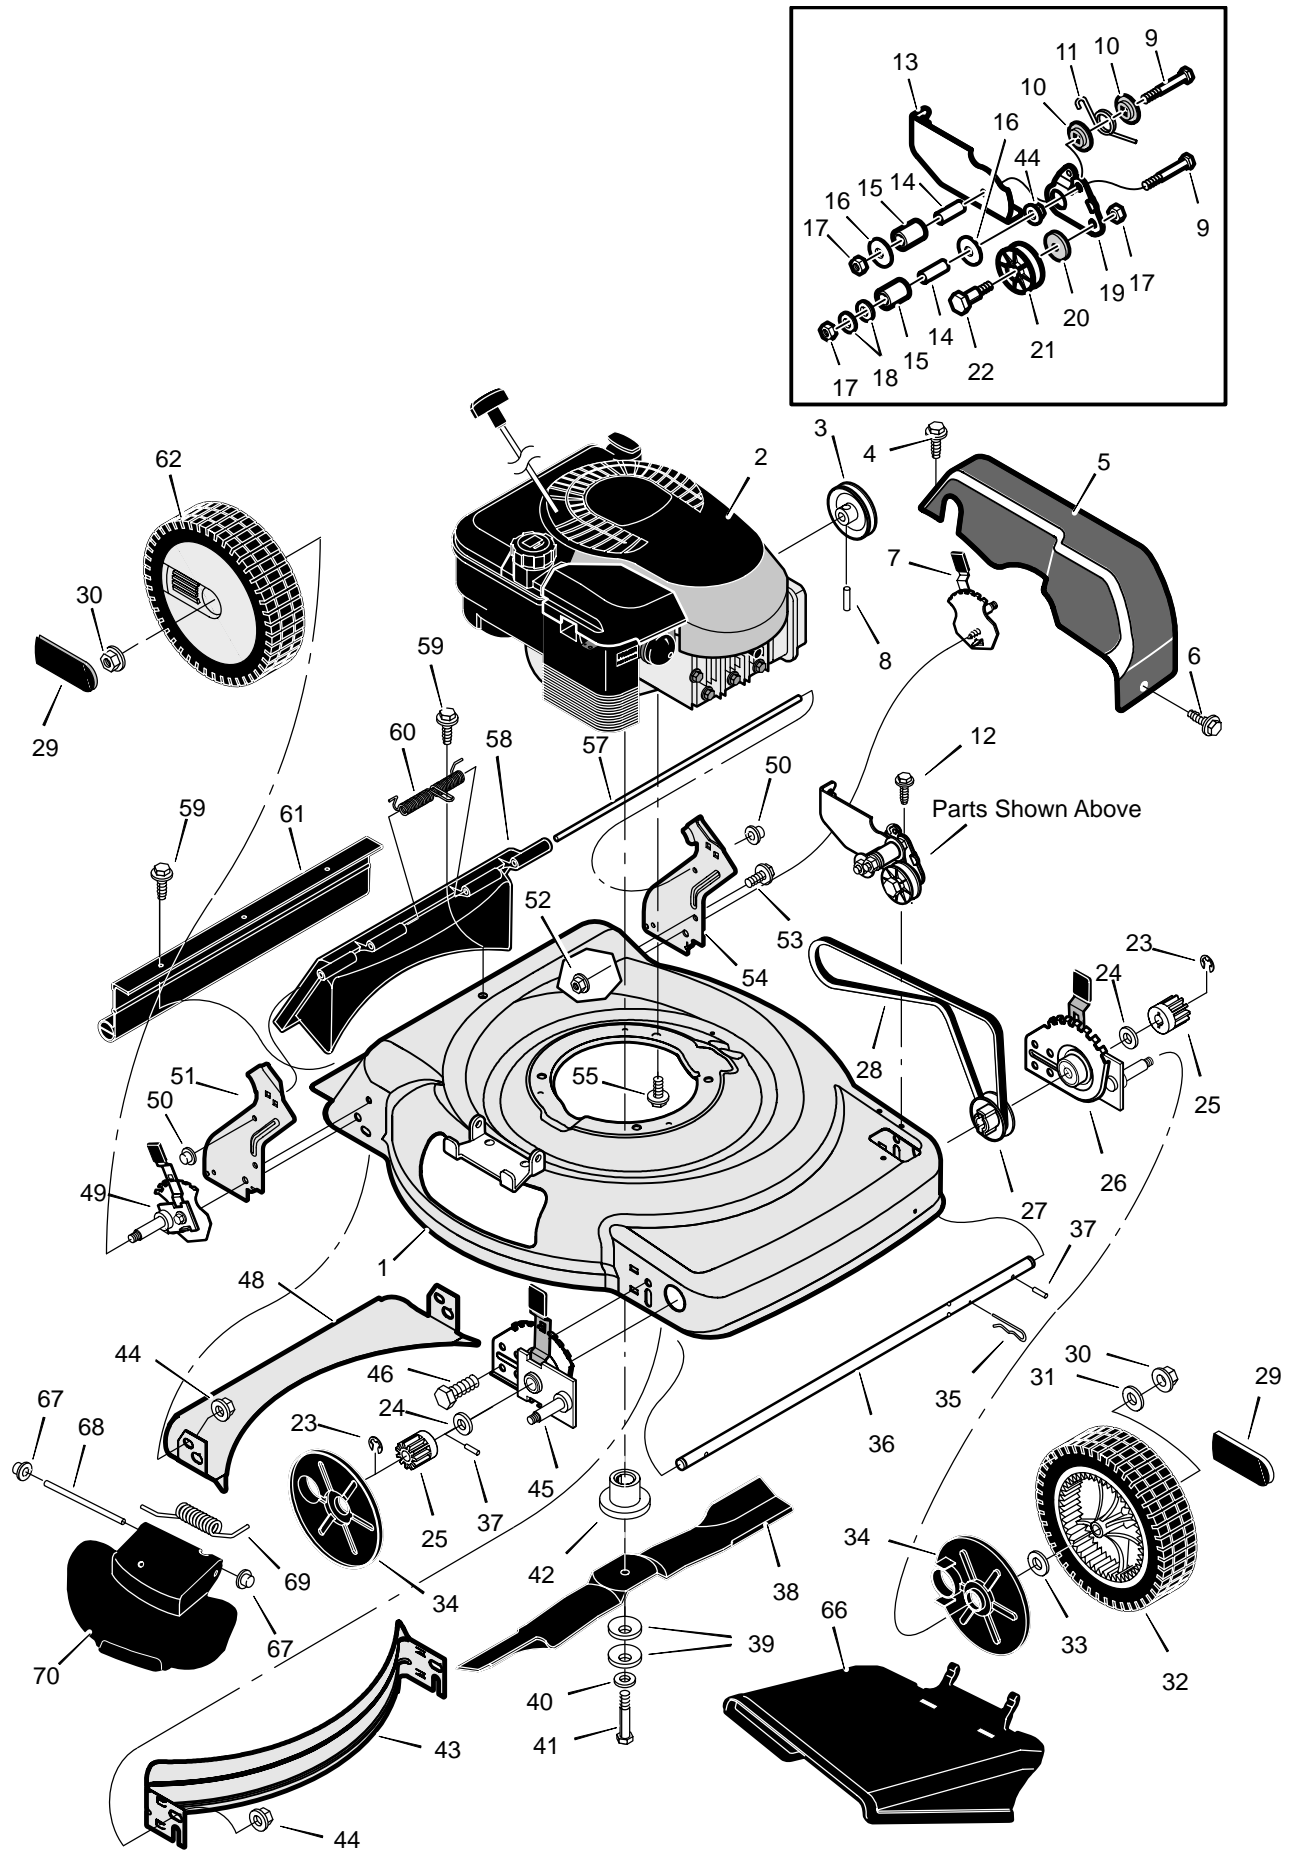

MODEL 22865x14B

REPAIR PARTS

MODEL 22865x14B

REPAIR PARTS

Key No.	Description	Part No.	Key No.	Description	Part No.
1	Housing	7501003	34	Cover, Dust	71780
2	Engine *	—	35	Pin, Hair	31x9
3	Pulley, Drive	71434	36	Axle	672508
4	Screw	26x256	37	Pin, Drive	43629
5	Cover, Belt (Black)	672922	38	Blade	1101120E701
6	Screw	26x279	39	Washer, Belleville	17x137
7	Adjuster, Left Rear Height	672605	40	Washer	17x124
8	Pin, Spring	32x64	41	Bolt	1x153
9	Bolt	1x120	42	Adapter, Blade	672503
10	Spacer, Idler Arm	71789	43	Baffle, Front	672915E700
11	Spring	166x45	44	Nut, Flange	15x68
12	Screw	26x217	45	Adjuster, Right Front Height	1101028
13	Bracket, Idler Support	672751 Z	46	Bolt	1x85
14	Bearing, Idler	71793	48	Baffle, Rear	672916E700
15	Pulley, Idler	672754	49	Adjuster, Right Rear Height	672604
16	Washer	17x45	50	Push On Cap **	28x49
17	Nut	15x43	51	Bracket, Right Handle	1101238E700
18	Washer	17x102	52	Nut, Flange	15x79
19	Arm, Pivot	1101121Z	53	Bolt	1x45
20	Spacer, Idler	71788	54	Bracket, Left Handle	1101239E700
21	Pulley, Idler	71779	55	Bolt, Engine	25x6
22	Bolt, Shoulder	9x50	57	Rod, Pivot **	215x21
23	E-Ring	11x16	58	Door, Rear (Black)	1101070
24	Washer	17x186	59	Screw	26x245
25	Gear, Pinion	71792	60	Spring **	166x44
26	Adjuster, Left Front Height	1101029	61	Guard, Rear	1101105
27	Pulley, Axle	71791	62	Wheel & Tire, Rear	71132
28	Belt	37x105	66	Deflector, Chute	1101097
29	Cap, Hub	43615	67	Push On Cap	28x42
30	Nut, Flange	15x84	68	Rod, Pivot	215x19 Z
31	Washer	17x169	69	Spring, Torsion	166x38
32	Wheel & Tire, Front	71133	70	Cover, Mulch (Black)	1101098
33	Washer	17x120	—	Book, Instruction	F-010435J

** These parts are included when ordering Key No. 58.

* Parts are available from an Authorized Engine Service Center. See "Engines, Gasoline" or "Gasoline Engines" in the yellow pages of the telephone directory.