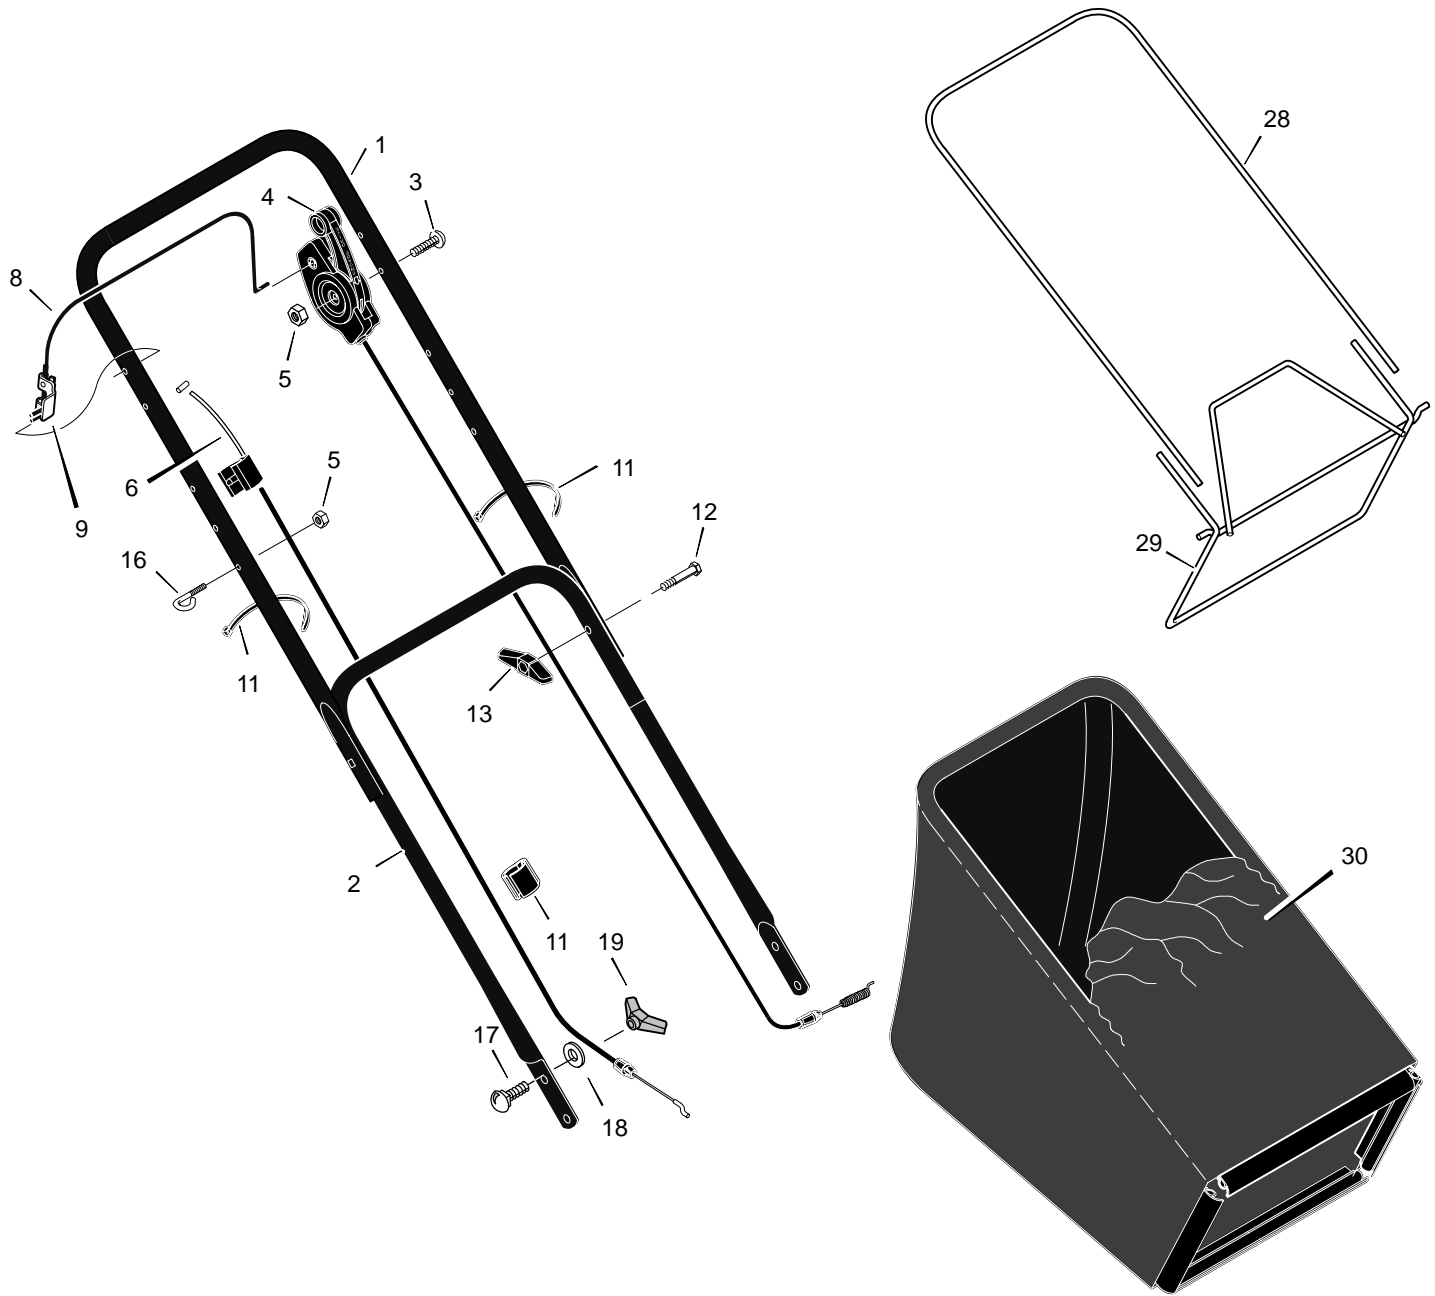

# REPAIR PARTS

Key No.	Description	Part No.	Key No.	Description	Part No.
1	Housing	7501003	34	Cover, Dust	71780
2	Engine *	—	35	Pin, Hair	31x9
3	Pulley, Drive	71434	36	Axle	672508
4	Screw	26x256	37	Pin, Drive	43629
5	Cover, Belt (Black)	672922	38	Blade	1101120E701
6	Screw	26x279	39	Washer, Belleville	17x137
7	Adjuster, Left Rear Height	672605	40	Washer	17x124
8	Pin, Spring	32x64	41	Bolt	1x153
9	Bolt	1x120	42	Adapter, Blade	672503
10	Spacer, Idler Arm	71789	43	Baffle, Front	672915E700
11	Spring	166x45	44	Nut, Flange	15x68
12	Screw	26x217	45	Adjuster, Right Front Height	1101028
13	Bracket, Idler Support	672751 Z	46	Bolt	1x85
14	Bearing, Idler	71793	48	Baffle, Rear	672916E700
15	Pulley, Idler	672754	49	Adjuster, Right Rear Height	672604
16	Washer	17x45	50	Push On Cap **	28x49
17	Nut	15x43	51	Bracket, Right Handle	1101238E700
18	Washer	17x102	52	Nut, Flange	15x79
19	Arm, Pivot	1101121Z	53	Bolt	1x45
20	Spacer, Idler	71788	54	Bracket, Left Handle	1101239E700
21	Pulley, Idler	71779	55	Bolt, Engine	25x6
22	Bolt, Shoulder	9x50	57	Rod, Pivot **	215x21
23	E-Ring	11x16	58	Door, Rear (Black)	1101070
24	Washer	17x186	59	Screw	26x245
25	Gear, Pinion	71792	60	Spring **	166x44
26	Adjuster, Left Front Height	1101029	61	Guard, Rear	1101105
27	Pulley, Axle	71791	62	Wheel & Tire, Rear	71132
28	Belt	37x105	66	Deflector, Chute	1101097
29	Cap, Hub	43615	67	Push On Cap	28x42
30	Nut, Flange	15x84	68	Rod, Pivot	215x19 Z
31	Washer	17x169	69	Spring, Torsion	166x38
32	Wheel & Tire, Front	71133	70	Cover, Mulch (Black)	1101098
33	Washer	17x120	—	Book, Instruction	F-010435J

# REPAIR PARTS

Key No.	Description	Part No.
1	Handle, Upper (Black)	71581E701
2	Handle, Lower (Black)	672906E701
3	Bolt	25x14
4	Control, Drive	672877
5	Locknut	15x116
6	Cable, Stop	1101364
8	Engine Stop Lever	672879E700
9	Bracket, Stop Lever	43628 BC
11	Clip, Cable	1101352