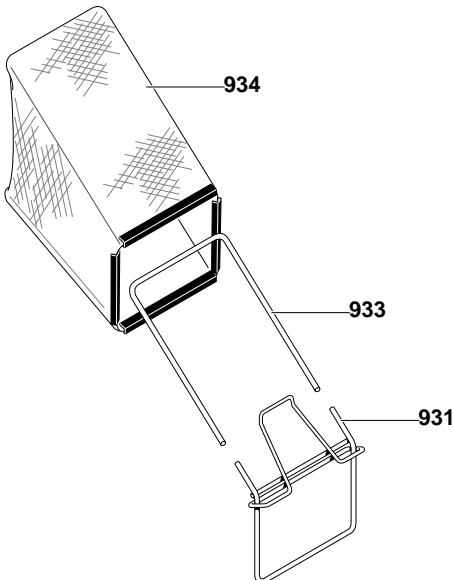

KEY NO.	PART NO.	DESCRIPTION
931	671303	Frame
933	671307	Tube, Grass Bag
934	672053	Catcher Bag

326165B