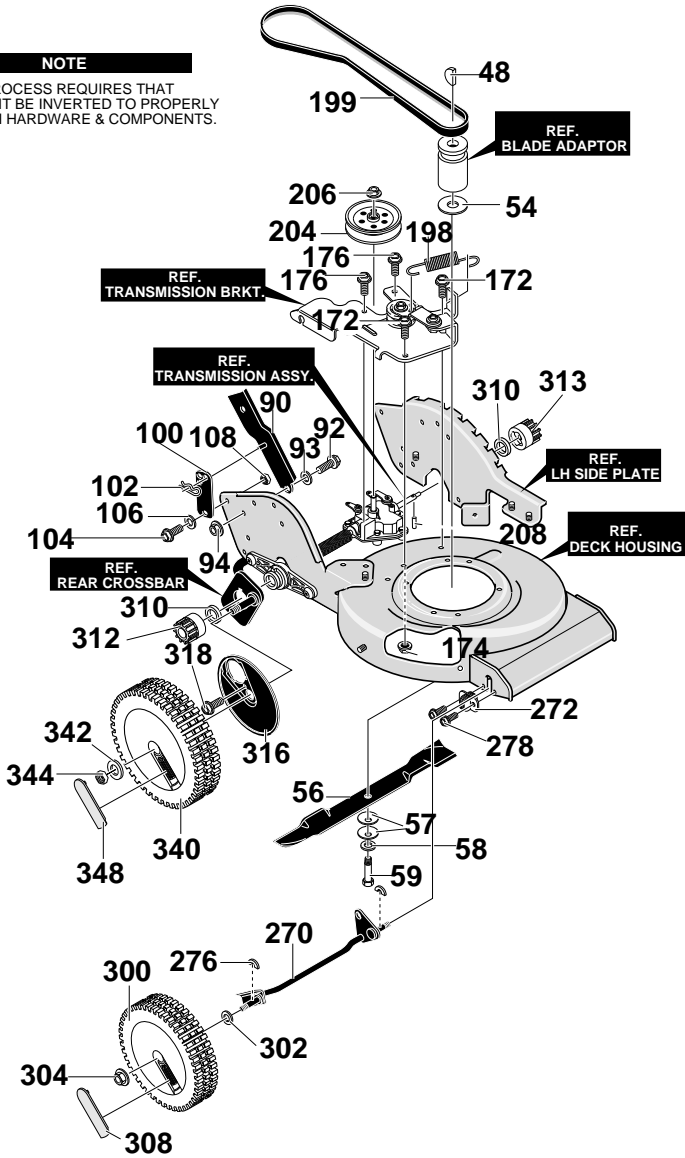

MODEL 22856x50A

NOTE

THIS PROCESS REQUIRES THAT THE UNIT BE INVERTED TO PROPERLY ATTACH HARDWARE & COMPONENTS.

KEY NO.	PART NO.	DESCRIPTION
48	2125	Woodruff Key
54	671470	Spacer, Blade Adapter
56	671849	Blade, Mulching 22"
57	710210	Washer, Bellville
58	710207	Flatwasher .406x.812x.06
59	710201	Screw, 3/8-24X2.00
90	671317-806	Bracket, Assy Handle
92	710184	Bolt, .3/8-16 497X.215
93	710258	Spring Washer .50x1.0x.021
94	710140	Nut 3/8-16 Mack
100	671318-806	Strap, Handle Adjuster
102	710291	Hair Pin
104	710184	Shoulder Bolt 3/8-16
106	710258	Spring Washer .50x1.0x.021
108	710140	Nut, 3/8-16 Mack
172	710184	Shoulder Bolt 3/8-16
174	45171	Nut, 3/8-16 Whiz-lock
176	710268	Screw 5/16-18x.75 WAHHTAP
198	710328	Tension Spring .81x2.68
199	335694	Belt, V3L 35.73 Lg.
204	671288	Engine Pulley V3L
206	335696	Nut, M10x1.5 Hxnyl
208	643629	Pin, Drive
270	671325-860	Crossbar, Assy. Front
272	671292	Clip, Front Axle
276	671291	Bushing, Front Housing
278	710274	Screw, 1/4-20x.63 Tap.
300	671134	Tire and Rim
302	710258	Spring Washer .50x1.0x.021
304	710140	Nut, 3/8-16 Mack
308	672123	Hubcap, 8" w/Ball Bearing
310	710254	Flatwasher .502x.99x.031
312	671286	Gear, Pinion RH
313	671287	Gear, Pinion LH
316	643616	Dust Cover
318	710264	Screw, 1/4-20x.50 WAHHTAP
340	671133	Wheel, Drive
342	710252	Flatwasher .382x1.0x.03
344	710140	Nut, 3/8-16 Mack
348	672122	Hubcap, 8" Wheel