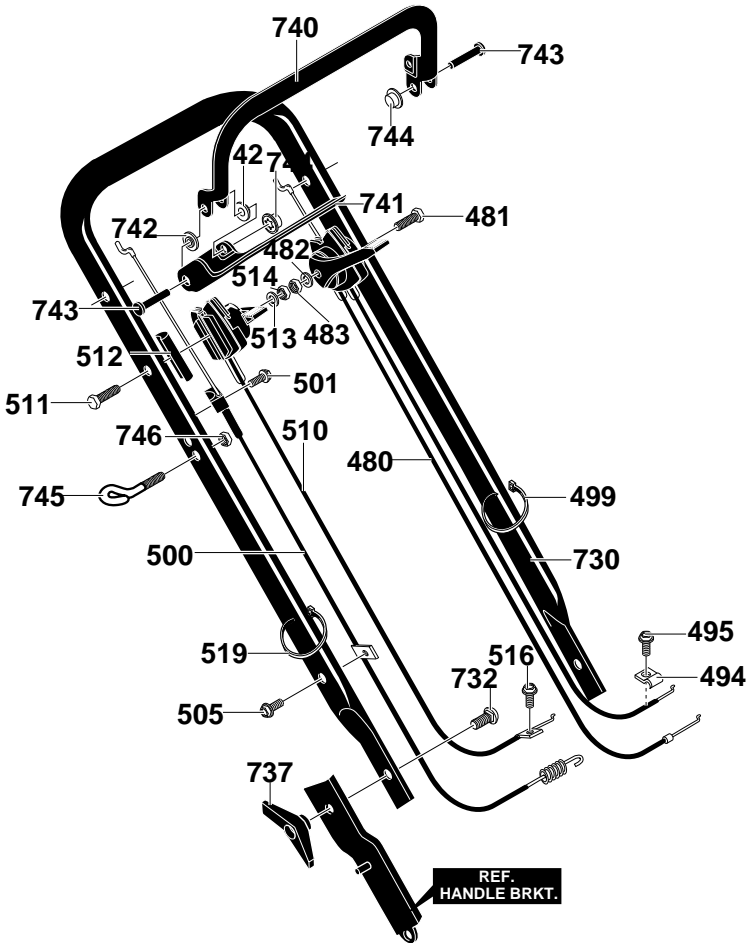

MODEL 22856x50A

NOTE

THIS PROCESS REQUIRES THAT THE UNIT BE INVERTED TO PROPERLY ATTACH HARDWARE & COMPONENTS.

KEY NO.	PART NO.	DESCRIPTION
48	2125	Woodruff Key
54	671470	Spacer, Blade Adapter
56	671849	Blade, Mulching 22"
57	710210	Washer, Bellville
58	710207	Flatwasher .406x.812x.06
59	710201	Screw, 3/8-24X2.00
90	671317-806	Bracket, Assy Handle
92	710184	Bolt, .3/8-16 497X.215
93	710258	Spring Washer .50x1.0x.021
94	710140	Nut 3/8-16 Mack
100	671318-806	Strap, Handle Adjuster
102	710291	Hair Pin
104	710184	Shoulder Bolt 3/8-16
106	710258	Spring Washer .50x1.0x.021
108	710140	Nut, 3/8-16 Mack
172	710184	Shoulder Bolt 3/8-16
174	45171	Nut, 3/8-16 Whiz-lock
176	710268	Screw 5/16-18x.75 WAHHTAP
198	710328	Tension Spring .81x2.68
199	335694	Belt, V3L 35.73 Lg.
204	671288	Engine Pulley V3L
206	335696	Nut, M10x1.5 Hxnyl
208	643629	Pin, Drive
270	671325-860	Crossbar, Assy. Front
272	671292	Clip, Front Axle
276	671291	Bushing, Front Housing
278	710274	Screw, 1/4-20x.63 Tap.
300	671134	Tire and Rim
302	710258	Spring Washer .50x1.0x.021
304	710140	Nut, 3/8-16 Mack
308	672123	Hubcap, 8" w/Ball Bearing
310	710254	Flatwasher .502x.99x.031
312	671286	Gear, Pinion RH
313	671287	Gear, Pinion LH
316	643616	Dust Cover
318	710264	Screw, 1/4-20x.50 WAHHTAP
340	671133	Wheel, Drive
342	710252	Flatwasher .382x1.0x.03
344	710140	Nut, 3/8-16 Mack
348	672122	Hubcap, 8" Wheel