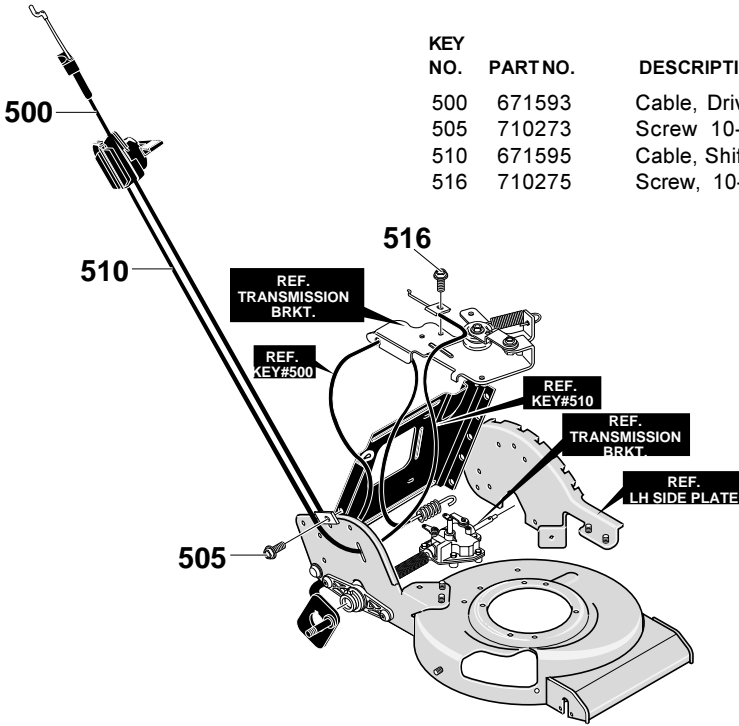

KEY NO.	PART NO.	DESCRIPTION
500	671593	Cable, Drive Assy
505	710273	Screw 10-16x.50
510	671595	Cable, Shifter Speed Control
516	710275	Screw, 10-32x.62 SLWAHTAP

336486A