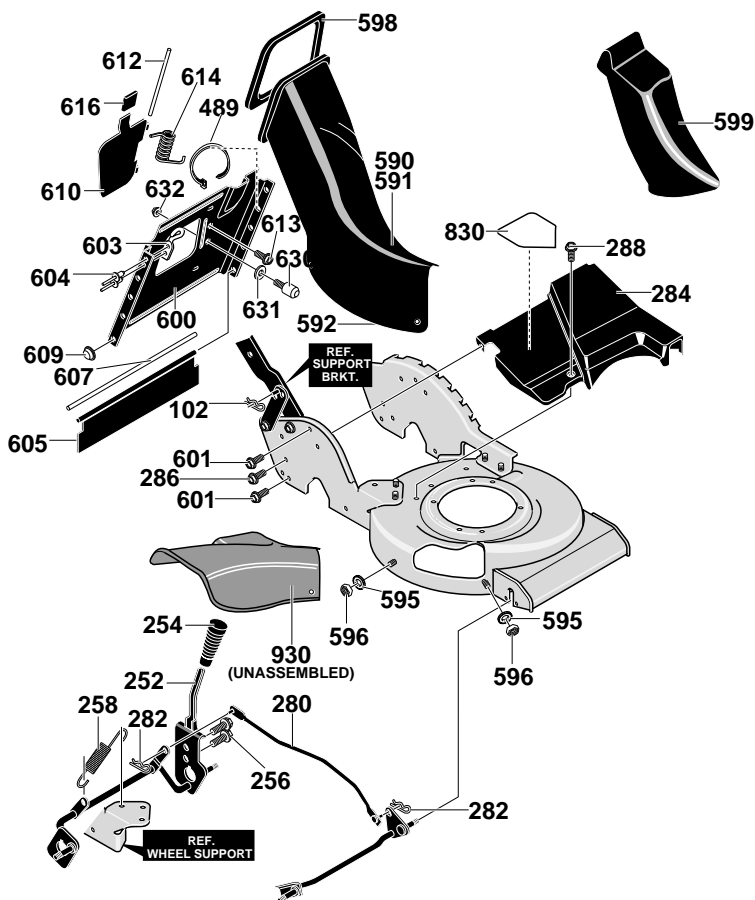

336161D

KEY NO.	PARTNO.	DESCRIPTION	KEY NO.	PARTNO.	DESCRIPTION
102	710291	Hair Pin	599	671373	Plug, Mulcher 22"
252	672278	Spring, Lever Hgt/Adj	600	671298-806	Plate, Bag 21"
254	671297	Knob, Hgt/Adj	601	710276	Screw, 5/16-18x.62 Tap
256	710274	Screw 1/4-20x.63	603	671443	Rope Guide
258	710337	Spring Tension	604	710259	Rivet, Pop
280	671328-860	Lifter, Assy Link	605	671289	Guard, Rear Toe
282	710292	Hair Pin	607	671319	Rod, Rear Guard
284	671836	Rear Cover	609	710285	Cap, Push On
286	710180	Screw, 1/4-20x.63	610	671299-806	Door, Rear 21"
288	710269	Screw, 10-16x.75 Tap	612	671300	Pin, Hinge Door
489	57444	Cable Tie	613	710267	Screw, #8-32x.38 Tap.
590	671837	Chute RR Discharge	614	335572	Spring, Torsion
591	672230	Chute, Floor Rear	616	671306	Grip, Door
592	710260	Rivet, Pop	630	53446	Pin, 5/16-18
595	710142	Flatwasher .406x.81x16	631	120393	Washer, Flat
596	710205	Nut 5/16-18 WDFLLK		.344x.69x.065	
598	71906	Gasket, Compression	632	120376	Nut, 5/16-18
			830	402701	Decal, Caution Cut Hand
				671839	Side Discharge (not shown)