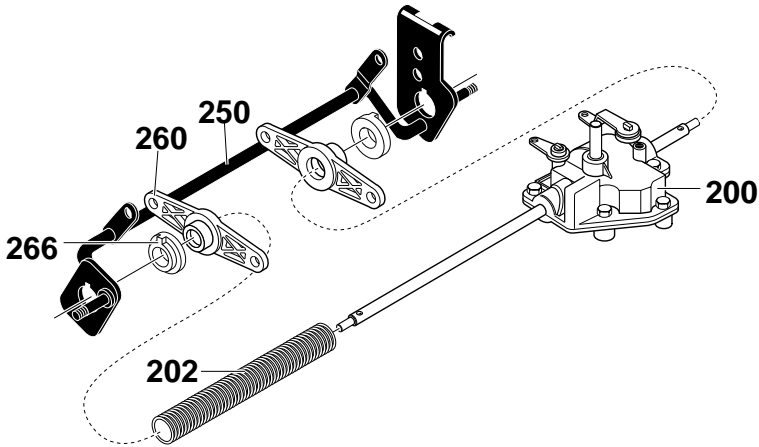

KEY NO.	PARTNO.	DESCRIPTION
10		See Engine Manual
14	47792	Screw, 3/8-16x1.00
50	671285	Adapter, Blade Pulley
80	671377-860	Frame Assembly
262	710277	Screw, 5/16-18x.63
593	57072	Carriage Bolt 5/16-18x.63
594	710288	Nut, Retainer 5/16-18x.62
597	2968	Washer, Flat.504x.75x.059
	711804	Owner's Manual (English)
	711947	Owner's Manual (Fr/Ger)

336483A

KEY NO.	PARTNO.	DESCRIPTION
170	338842	Transmission Bracket
180	336480	Idler Arm
182	710200	Shoulder Bolt 3/8-16
184	710140	Nut, 3/8-16 Mack
190	671054	Idler Pulley
192	180080	Screw, 5/16-18x1.13
194	710205	Nut, 5/16-18 WDFLLK

MODEL 22856x50A

NOTE

THIS PROCESS REQUIRES THAT THE UNIT BE INVERTED TO PROPERLY ATTACH HARDWARE & COMPONENTS.

KEY NO.	PART NO.	DESCRIPTION
48	2125	Woodruff Key
54	671470	Spacer, Blade Adapter
56	671849	Blade, Mulching 22"
57	710210	Washer, Bellville
58	710207	Flatwasher .406x.812x.06
59	710201	Screw, 3/8-24X2.00
90	671317-806	Bracket, Assy Handle
92	710184	Bolt, .3/8-16 497X.215
93	710258	Spring Washer .50x1.0x.021
94	710140	Nut 3/8-16 Mack
100	671318-806	Strap, Handle Adjuster
102	710291	Hair Pin
104	710184	Shoulder Bolt 3/8-16
106	710258	Spring Washer .50x1.0x.021
108	710140	Nut, 3/8-16 Mack
172	710184	Shoulder Bolt 3/8-16
174	45171	Nut, 3/8-16 Whiz-lock
176	710268	Screw 5/16-18x.75 WAHHTAP
198	710328	Tension Spring .81x2.68
199	335694	Belt, V3L 35.73 Lg.
204	671288	Engine Pulley V3L
206	335696	Nut, M10x1.5 Hxnyl
208	643629	Pin, Drive
270	671325-860	Crossbar, Assy. Front
272	671292	Clip, Front Axle
276	671291	Bushing, Front Housing
278	710274	Screw, 1/4-20x.63 Tap.
300	671134	Tire and Rim
302	710258	Spring Washer .50x1.0x.021
304	710140	Nut, 3/8-16 Mack
308	672123	Hubcap, 8" w/Ball Bearing
310	710254	Flatwasher .502x.99x.031
312	671286	Gear, Pinion RH
313	671287	Gear, Pinion LH
316	643616	Dust Cover
318	710264	Screw, 1/4-20x.50 WAHHTAP
340	671133	Wheel, Drive
342	710252	Flatwasher .382x1.0x.03
344	710140	Nut, 3/8-16 Mack
348	672122	Hubcap, 8" Wheel