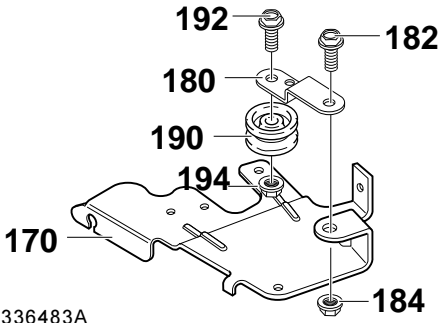

KEY NO.	PARTNO.	DESCRIPTION
10		See Engine Manual
14	47792	Screw, 3/8-16x1.00
50	671285	Adapter, Blade Pulley
80	671377-860	Frame Assembly
262	710277	Screw, 5/16-18x.63
593	57072	Carriage Bolt 5/16-18x.63
594	710288	Nut, Retainer 5/16-18x.62
597	2968	Washer, Flat.504x.75x.059
	711804	Owner's Manual (English)
	711947	Owner's Manual (Fr/Ger)

336483A

KEY NO.	PARTNO.	DESCRIPTION
170	338842	Transmission Bracket
180	336480	Idler Arm
182	710200	Shoulder Bolt 3/8-16
184	710140	Nut, 3/8-16 Mack
190	671054	Idler Pulley
192	180080	Screw, 5/16-18x1.13
194	710205	Nut, 5/16-18 WDFLLK

MODEL 22856x50A

NOTE

THIS PROCESS REQUIRES THAT THE UNIT BE INVERTED TO PROPERLY ATTACH HARDWARE & COMPONENTS.

KEY NO.	PART NO.	DESCRIPTION
48	2125	Woodruff Key
54	671470	Spacer, Blade Adapter
56	671849	Blade, Mulching 22"
57	710210	Washer, Bellville
58	710207	Flatwasher .406x.812x.06
59	710201	Screw, 3/8-24X2.00
90	671317-806	Bracket, Assy Handle
92	710184	Bolt, .3/8-16 497X.215
93	710258	Spring Washer .50x1.0x.021
94	710140	Nut 3/8-16 Mack
100	671318-806	Strap, Handle Adjuster
102	710291	Hair Pin
104	710184	Shoulder Bolt 3/8-16
106	710258	Spring Washer .50x1.0x.021
108	710140	Nut, 3/8-16 Mack
172	710184	Shoulder Bolt 3/8-16
174	45171	Nut, 3/8-16 Whiz-lock
176	710268	Screw 5/16-18x.75 WAHHTAP
198	710328	Tension Spring .81x2.68
199	335694	Belt, V3L 35.73 Lg.
204	671288	Engine Pulley V3L
206	335696	Nut, M10x1.5 Hxnyl
208	643629	Pin, Drive
270	671325-860	Crossbar, Assy. Front
272	671292	Clip, Front Axle
276	671291	Bushing, Front Housing
278	710274	Screw, 1/4-20x.63 Tap.
300	671134	Tire and Rim
302	710258	Spring Washer .50x1.0x.021
304	710140	Nut, 3/8-16 Mack
308	672123	Hubcap, 8" w/Ball Bearing
310	710254	Flatwasher .502x.99x.031
312	671286	Gear, Pinion RH
313	671287	Gear, Pinion LH
316	643616	Dust Cover
318	710264	Screw, 1/4-20x.50 WAHHTAP
340	671133	Wheel, Drive
342	710252	Flatwasher .382x1.0x.03
344	710140	Nut, 3/8-16 Mack
348	672122	Hubcap, 8" Wheel