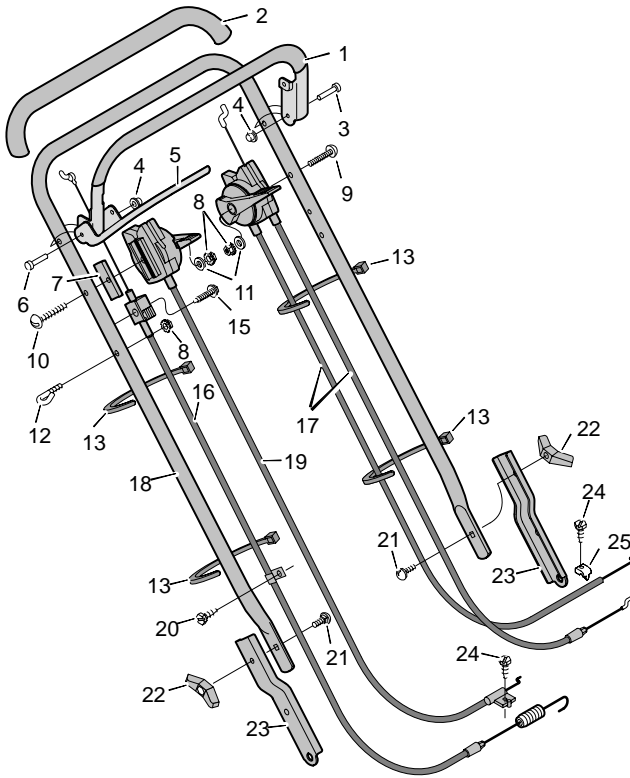

# MODEL 22855x29A

| KEY NO. | DESCRIPTION  | PART NO. | KEY NO. | DESCRIPTION             | PART NO.  |
|---------|--------------|----------|---------|-------------------------|-----------|
| 1       | Stop Lever   | 71567    | 13      | Fastener, Cable         | 71372     |
| 2       | Grip, Foam   | 71637    | 15      | Screw                   | 26x256    |
| 3       | Pin          | 29x102   | 16      | Cable, Drive            | 71593     |
| 4       | Push On Cap  | 28x42    | 17      | Throttle and Stop Cable | 71594     |
| 5       | Lever, Drive | 71566    | 18      | Handle                  | 71713E701 |
| 6       | Pin          | 29x101   | 19      | Control, Speed          | 71595     |
| 7       | Spacer       | 71635    | 20      | Screw                   | 26x259    |
| 8       | Locknut      | 15x116   | 21      | Bolt, Carriage          | 2x81      |
| 9       | Bolt         | 1x152    | 22      | Knob                    | 71495     |
| 10      | Bolt         | 1x151    | 23      | Bracket, Handle         | 71317E701 |
| 11      | Washer       | 17x38Z   | 24      | Screw                   | 26x268    |
| 12      | Guide, Rope  | 43956    | 25      | Clamp                   | 42294     |