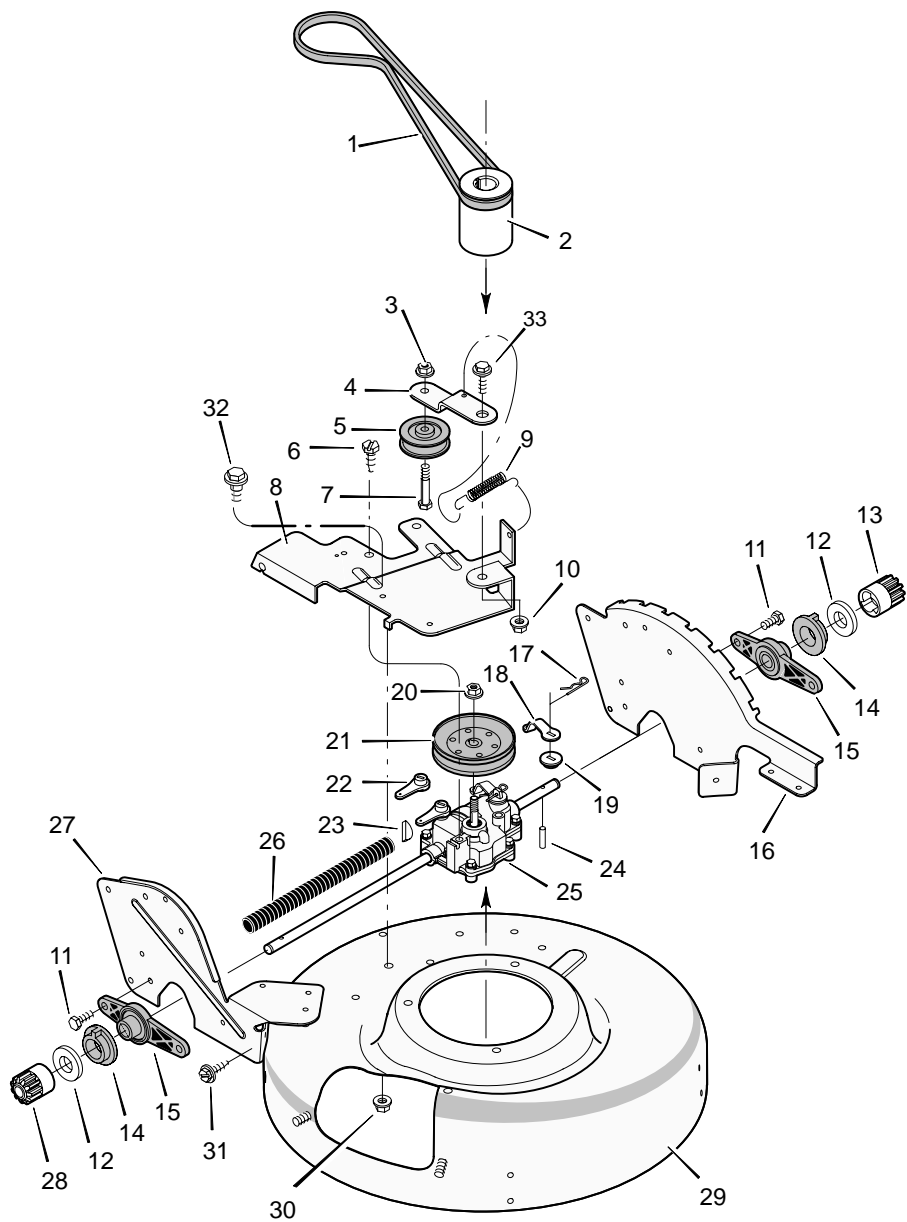

MODEL 22855x29A

MODEL 22855x29A

KEY NO.	DESCRIPTION	PART NO.	KEY NO.	DESCRIPTION	PART NO.
1	Belt	37x77	18	Arm, Clutch	400312
2	Adaptor, Blade	71285	19	Support, Clutch	400313
3	Locknut, Flange	15x88	20	Locknut	190x15
4	Arm, Idler	71309Z	21	Pulley, Transmission	71288
5	Pulley, Idler	71054	22	Arm, Shift	400311
6	Screw	26x216	23	Key, Woodruff	400314
7	Bolt	1x141	24	Pin, Drive	43629
8	Bracket, Transmission	71376Z	25	Transmission	71374
9	Spring, Extension	165x108	26	Shield, Axle	43649
10	Locknut, Flange	15x84	27	Support, Wheel	71370E701
11	Screw	26x275	28	Gear, Right Pinion	71286
12	Washer	17x186	29	Housing (Red)	71801E245
13	Gear, Left Pinion	71287	30	Locknut, Flange	15x68
14	Bearing, Lifter	43788	31	Screw	26x259
15	Support, Axle	71411	32	Bolt, Shoulder	9x49
16	Index, Height Adjuster	71368E701	33	Bolt, Shoulder	9x48
17	Pin, Hair	31x10