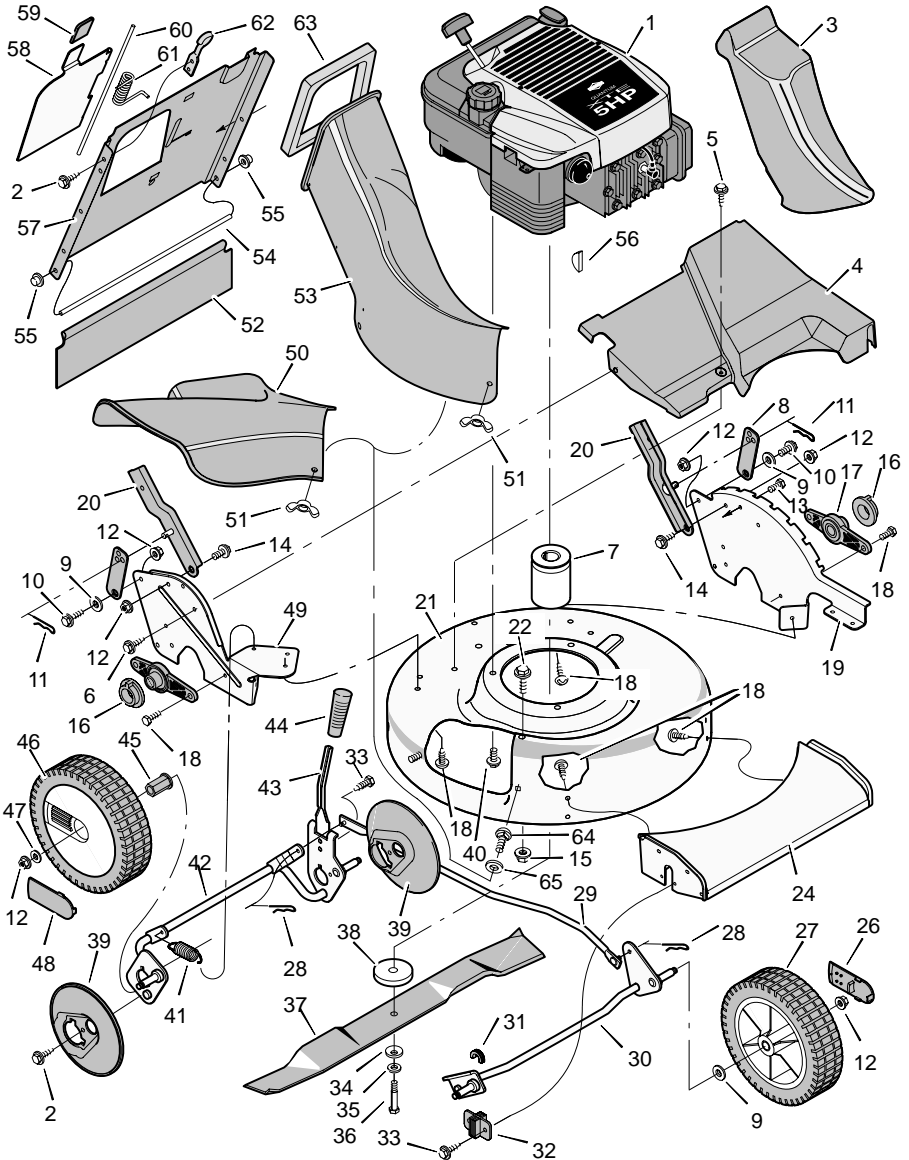

MODEL 22855x29A

MODEL 22855x29A

KEY NO.	DESCRIPTION	PART NO.	KEY NO.	DESCRIPTION	PART NO.
1	Engine	‡	36	Bolt, Hex	1x148
2	Screw	25x2	37	Blade	71113E701
3	Plug, Mulcher	71373	38	Spacer, Adapter	71470
4	Cover, Rear	71547	39	Cover, Dust	43616
5	Screw	26x220	40	Bolt, Engine	25x6
6	Screw	6x74	41	Spring, Extension	165x97
7	Adapter, Blade	71285	42	Crossbar Assembly, Rear	71315E701
8	Strap, Adjuster	71318E701	43	Lever, Height Adjuster	71293E701
9	Washer, Spring	20x3	44	Grip, Height Adjuster	71297
10	Bolt, Shoulder	9x49	45	Bushing	43886
11	Pin, Hair	31x10	46	Wheel, Rear (Gray)	71133
12	Locknut, Flange	15x84	47	Washer	17x169
13	Nut, Hex	15x68	48	Hub Cap (Red)	71135
14	Bolt, Shoulder	9x48	49	Support, Wheel	71370E701
16	Bearing, Lifter	43788	50	Deflector, Chute	71295
17	Support, Axle	71411	51	Nut, Wing	14x86
18	Screw	26x275	52	Guard, Rear	71289
19	Index, Height Adjuster	71368E701	53	Deflector, Rear	71381
20	Bracket, Handle	71317E701	54	Rod	71319Z
21	Housing (Red)	71801E245	55	Cap, Push On	28x42
22	Bolt, Shoulder	9x17	56	Key, Woodruff #6	20062
24	Panel, Front	71329E701	57	Plate, Bagger	71298E701
26	Cap - Ball Bearing (Red)	71136	58	Door, Rear	71299E701
27	Wheel, Front (Gray)	71134	59	Grip, Door	71306
28	Pin, Hair	31x9	60	Rod, Door	71300Z
29	Link, Lifter	71328	61	Spring, Torsion	166x36
30	Crossbar Assembly, Front	71325E701	62	Guide, Rope	71443
31	Bushing	71291	63	Seal	71471
32	Clip, Front Axle	71292	64	Bolt, Carriage	2x53
33	Screw	26x263	65	Retainer	28x64
34	Washer, Belleville	17x137	--	Instruction Book	F-96444
35	Washer	17x124			

‡ Parts are available from a Authorized Engine Service Center. See "Engines, Gasoline" or "Gasoline Engines" in the yellow pages of the telephone directory.