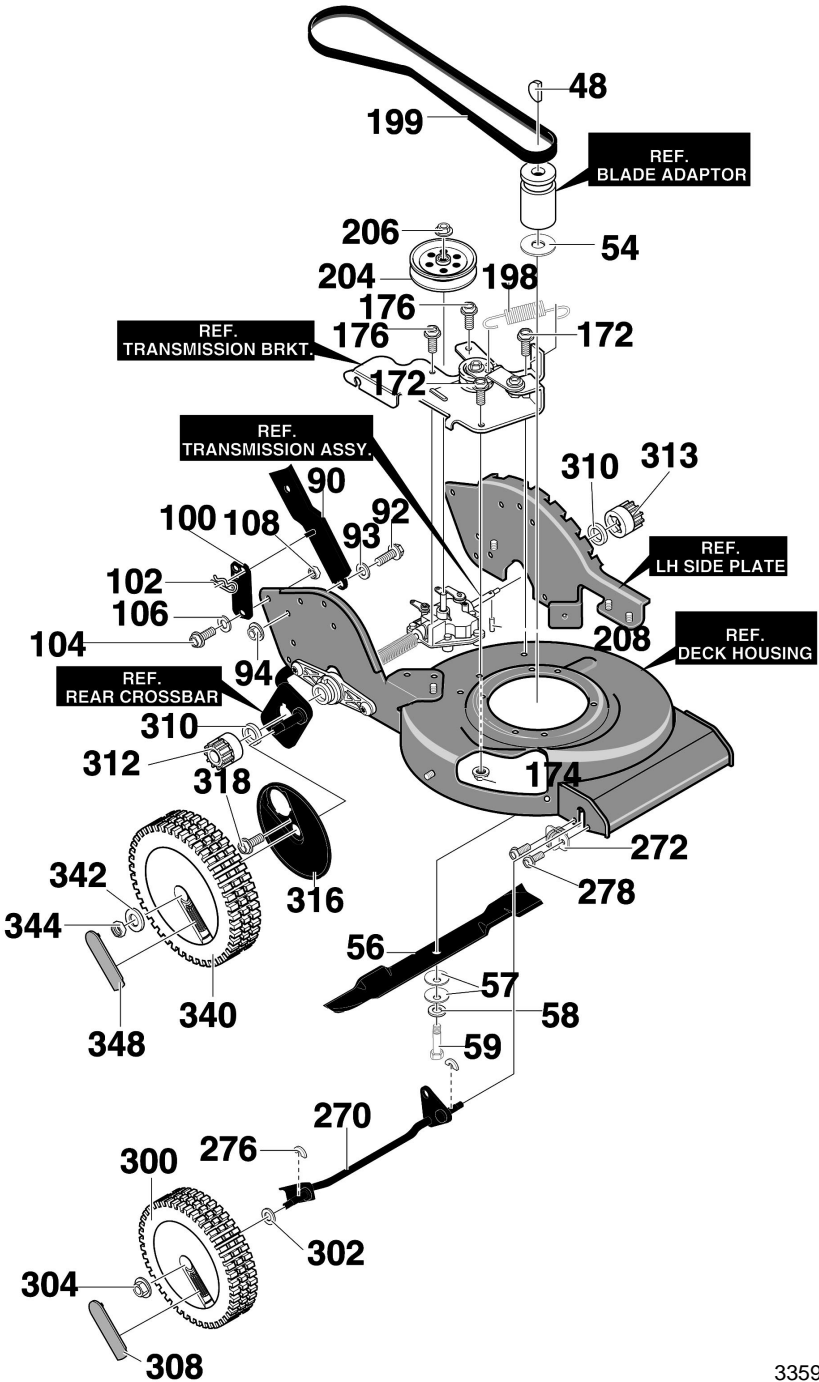

CODE 533R

FACTORY NO. 22855x11H

335911

CODE 533R

FACTORY NO. 22855x11H

KEY NO.	DESCRIPTION	PART NO.	KEY NO.	DESCRIPTION	PART NO.
48	Woodruff Key	MU2125	204	Pulley, Engine	MU671288
54	Spacer, Blade Adapter	MU671470	206	Nut	MU335696
56	Blade, 22" Mulch 3N1	MU671849	208	Drive Pin	MU643629
57	Washer, Bellville	MU710210	270	Crossbar, Assy. Front	MU671325-848
58	Flatwasher	MU710207	272	Bushing	MU671291
59	Screw, 3/8-24x2.00	MU710201	276	Clip, Front Axle	MU671292
90	Bracket, Assy. Handle	MU671317-846	278	Screw, 1/4-20x.63	MU710274
92	Bolt, HSH 3/8-16	MU710184	300	Tire & Rim	MU643724
93	Washer, Spring	MU710258	302	Washer Spring	MU710258
94	Nut, 3/8-16	MU710140	304	Nut, 3/8-16	MU710140
100	Strap, Handle Adjuster	MU671318-846	308	Hubcap, 8"	MU643847
102	Hair Pin	MU710291	310	Flatwasher	MU710254
104	Bolt, HSH 3/8-16	MU710184	312	Gear Pinion, RH	MU671286
106	Washer, Spring	MU710258	313	Gear Pinion, LH	MU671287
108	Nut, 3/8-16	MU710140	316	Dustcover, 8" wheel	MU643616
172	Bolt, HSH 3/8-16	MU710184	318	Screw, 1/4-20x.50	MU710264
174	Nut, 3/8-16	MU45171	340	Wheel, Drive	MU643617
176	Screw, 5/16-18x.75	MU710268	342	Flatwasher	MU710252
198	Spring, Tension	MU710328	344	Nut, 3/8-16	MU710140
199	Belt, V3L 35.73LH	MU335694	348	Hubcap, 8" Wheel	MU643615