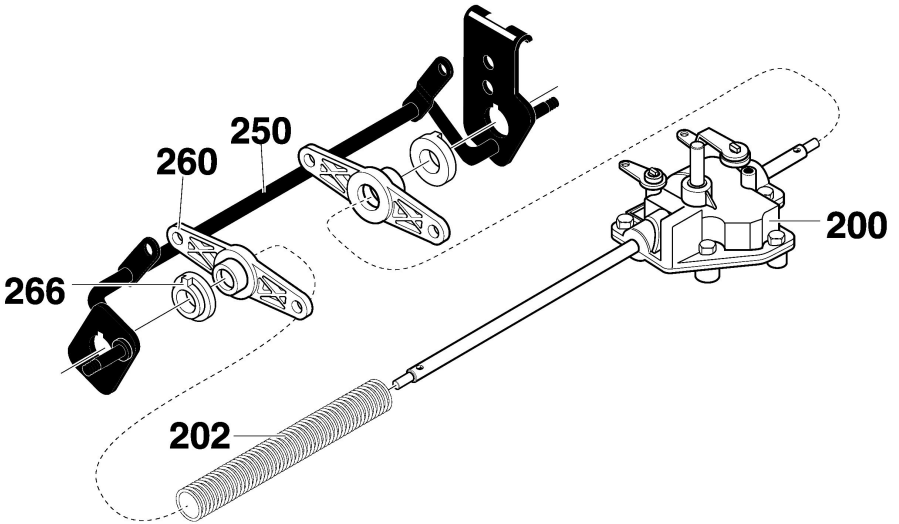

CODE 533R

FACTORY NO. 22855x11H

336481

KEY NO.	DESCRIPTION	PART NO.
200	Transmission 3 Speed	MU671374
202	Shield, Axle	MU643649
250	Crossbar Assy. Rear	MU671315-848
260	Support, Axle W/Bearing	MU671411
266	Bearing, Lifter	MU643788
--	Instruction Book	F-000437M

336483

KEY NO.	DESCRIPTION	PART NO.
170	Bracket, Transmission	MU338842
180	Idler Arm	MU336480
182	Bolt, HSSH 3/8-16	MU710200
184	Nut, 3/8-16	MU710140
190	Pulley, Idler	MU671054
192	Screw, 5/16-18x1.13	MU180080
194	Nut, 5/16-18 Wdflik	MU710205

CODE 533R

FACTORY NO. 22855x11H

KEY NO.	DESCRIPTION	PART NO.	KEY NO.	DESCRIPTION	PART NO.
480	Cable, Throttle	MU671594	514	Nut, 1/4-20	MU710203
481	Screw, 1/4-20x2.50	MU710166	516	Screw, 10-32X.62	MU710275
482	Flatwasher	MU120385	519	Cable Tie	MU712267
483	Nut, 1/4-20	MU710203	730	Handle	MU671713-846
494	Clamp, Throttle	MU12425	732	Bolt, Carriage	MU710176
495	Screw, 10-32X.62	MU710275	737	Knob, Wing	MU671495
499	Cable Tie	MU712267	740	Stop Lever	MU671567
500	Cable Drive Assy.	MU671593	741	Lever, Drive Control	MU671566
501	Screw, #10-16X.50	MU710272	742	Washer, Nylon	MU339065
505	Screw, #10-16X.50	MU710273	743	Clevis Pin	MU710289
510	Cable, Shifter Speed	MU671595	744	Cap, Push On	MU710285
511	Screw, 1/4-20X3.00	MU710165	745	Rope Guide	MU643956
512	Spacer, T-Control	MU671635	746	Nut, 1/4-20	MU710203
513	Flatwasher	MU120385			