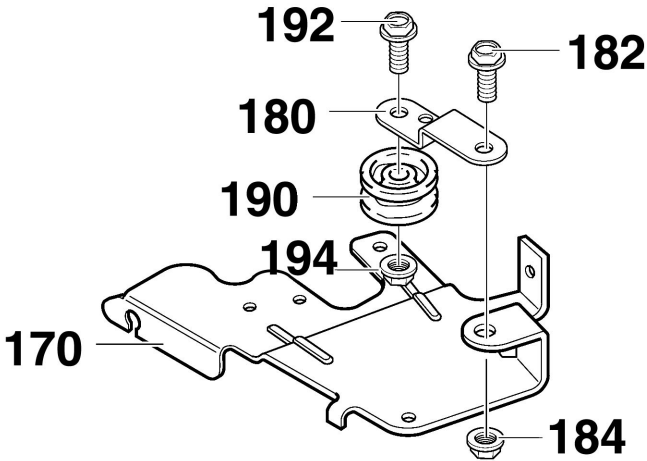

CODE 533R

FACTORY NO. 22855x11H

336481

KEY NO.	DESCRIPTION	PART NO.
200	Transmission 3 Speed	MU671374
202	Shield, Axle	MU643649
250	Crossbar Assy. Rear	MU671315-848
260	Support, Axle W/Bearing	MU671411
266	Bearing, Lifter	MU643788
--	Instruction Book	F-000437M

336483

KEY NO.	DESCRIPTION	PART NO.
170	Bracket, Transmission	MU338842
180	Idler Arm	MU336480
182	Bolt, HSSH 3/8-16	MU710200
184	Nut, 3/8-16	MU710140
190	Pulley, Idler	MU671054
192	Screw, 5/16-18x1.13	MU180080
194	Nut, 5/16-18 Wdflik	MU710205

CODE 533R

FACTORY NO. 22855x11H

KEY NO.	DESCRIPTION	PART NO.	KEY NO.	DESCRIPTION	PART NO.
480	Cable, Throttle	MU671594	514	Nut, 1/4-20	MU710203
481	Screw, 1/4-20x2.50	MU710166	516	Screw, 10-32X.62	MU710275
482	Flatwasher	MU120385	519	Cable Tie	MU712267
483	Nut, 1/4-20	MU710203	730	Handle	MU671713-846
494	Clamp, Throttle	MU12425	732	Bolt, Carriage	MU710176
495	Screw, 10-32X.62	MU710275	737	Knob, Wing	MU671495
499	Cable Tie	MU712267	740	Stop Lever	MU671567
500	Cable Drive Assy.	MU671593	741	Lever, Drive Control	MU671566
501	Screw, #10-16X.50	MU710272	742	Washer, Nylon	MU339065
505	Screw, #10-16X.50	MU710273	743	Clevis Pin	MU710289
510	Cable, Shifter Speed	MU671595	744	Cap, Push On	MU710285
511	Screw, 1/4-20X3.00	MU710165	745	Rope Guide	MU643956
512	Spacer, T-Control	MU671635	746	Nut, 1/4-20	MU710203
513	Flatwasher	MU120385			