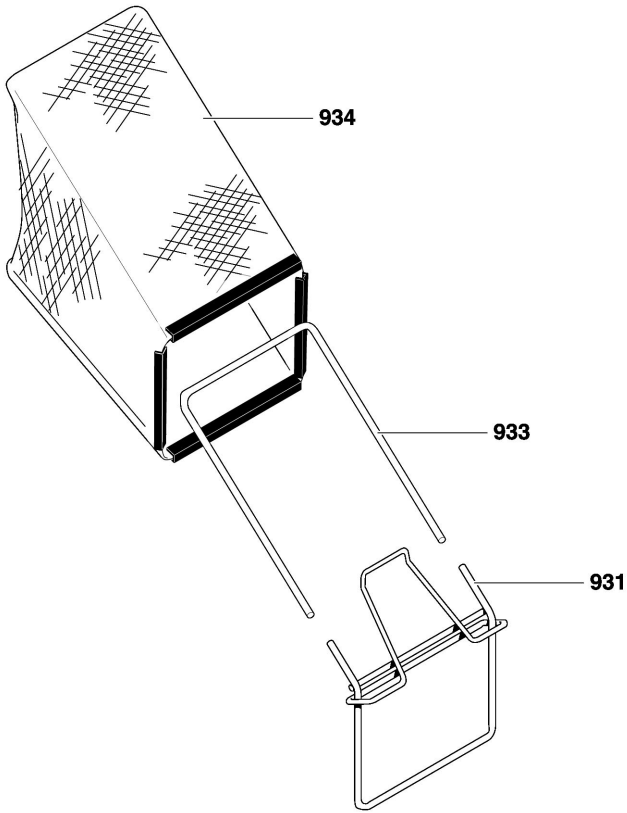

CODE 533R**FACTORY NO. 22855x11H**

KEY NO.	DESCRIPTION	PART NO.	KEY NO.	DESCRIPTION	PART NO.
102	Hair Pin	MU710291	600	Plate, Bag	MU671298-846
252	Spring, Lever Hgt/Adj Rear	MU672287	601	Screw, 5/16-18X.62	MU710276
254	Knob, Height Adjust	MU671297	603	Lower Rope Guide	MU671443
256	Screw, 1/4-20x.63	MU710274	604	Pop Rivet	MU710259
258	Spring, Extension	MU710337	605	Guard, Rear Toe	MU671289
280	Lifter, Assy Link	MU671328-848	607	Rod, Rear Guard	MU671319
282	Hair Pin	MU710292	609	Cap, Push On	MU710285
284	Cover, Rear	MU671547	610	Rear Door	MU671299-846
286	Screw, 1/4-20x.63	MU710180	612	Pin, Hinge Door	MU671300
288	Screw, 10-16x.75	MU710269	613	Screw, #8-32x.38	MU710267
489	Cable Tie	MU712267	614	Torsion Spring	MU335572
590	Chute, RR Discharge	MU671296	616	Door Grip	MU671306
591	Chute Floor, Rear	MU672230	630	Pin, Hinged Hood Latch	MU53446
592	Rivet Pop	MU710260	631	Flatwasher	MU120393
595	Flatwasher	MU710142	632	Nut, 5/16-18	MU120376
596	Nut, 5/16-18	MU710205	830	Decal, Cut Finger	MU44X5430
598	Gasket, Compression	MU71906	930	Chute, Side Discharge	MU671295
599	Plug, Mulcher	MU671373			

CODE 533R

FACTORY NO. 22855x11H

336482

KEY NO.	DESCRIPTION	PART NO.	KEY NO.	DESCRIPTION	PART NO.
10	Engine	‡	262	Screw, 5/16-8X.63	MU710277
14	Screw, 3/8-16x1.00	MU47792	593	Bolt	MU57072
50	Adapter, Blade Pulley	MU671285	594	Nut, Retainer	MU710288
80	Frame Assy.	MU671377-848	597	Flatwasher	MU2968

‡ Parts are available from a Authorized Engine Service Centre.

CODE 533R

FACTORY NO. 22855x11H

336486

KEY NO.	DESCRIPTION	PART NO.
500	Drive Cabk Assy.	MU671593
505	Screw, #10-16x.50	MU710273
510	Cable, Shifter Speed Cont	MU671595
516	Screw, #10-32X.62	MU710275

CODE 533R

FACTORY NO. 22855x11H

326165

KEY NO.	DESCRIPTION	PART NO.
931	Frame Assy., Grass Bag	671303
933	Tube, Grass Bag	671307
934	Bag, Cloth	671909