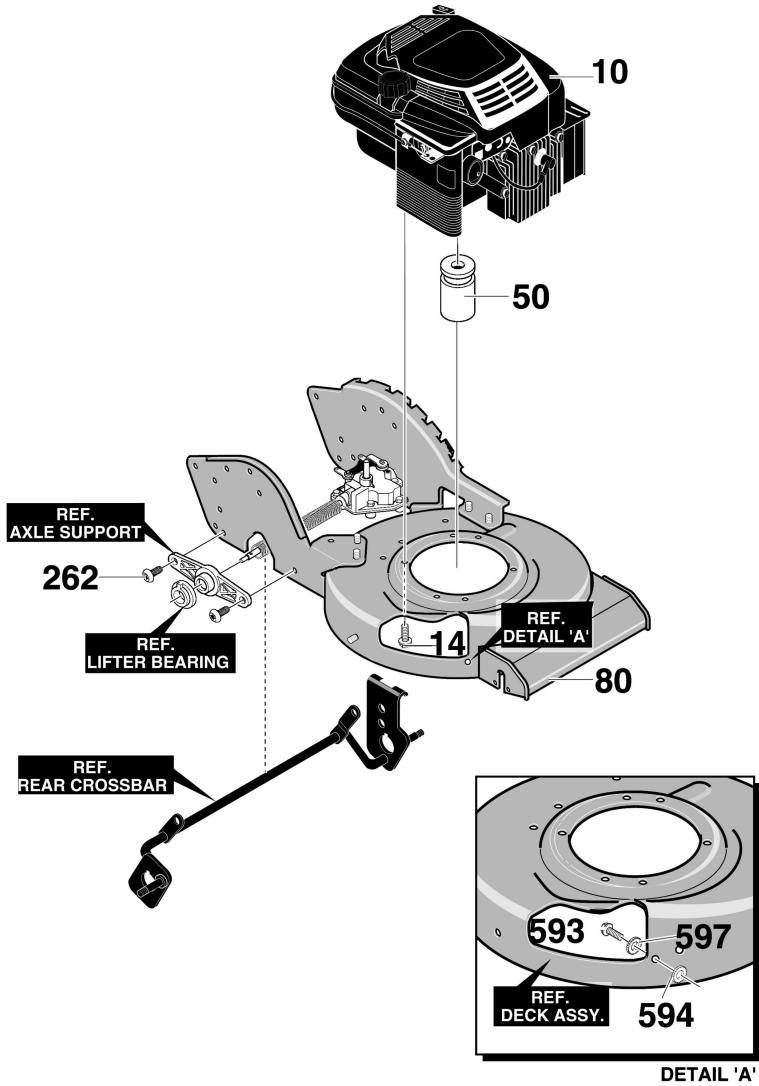

CODE 533R

FACTORY NO. 22855x11H

336482

KEY NO.	DESCRIPTION	PART NO.	KEY NO.	DESCRIPTION	PART NO.
10	Engine	‡	262	Screw, 5/16-8X.63	MU710277
14	Screw, 3/8-16x1.00	MU47792	593	Bolt	MU57072
50	Adapter, Blade Pulley	MU671285	594	Nut, Retainer	MU710288
80	Frame Assy.	MU671377-848	597	Flatwasher	MU2968

‡ Parts are available from a Authorized Engine Service Centre.