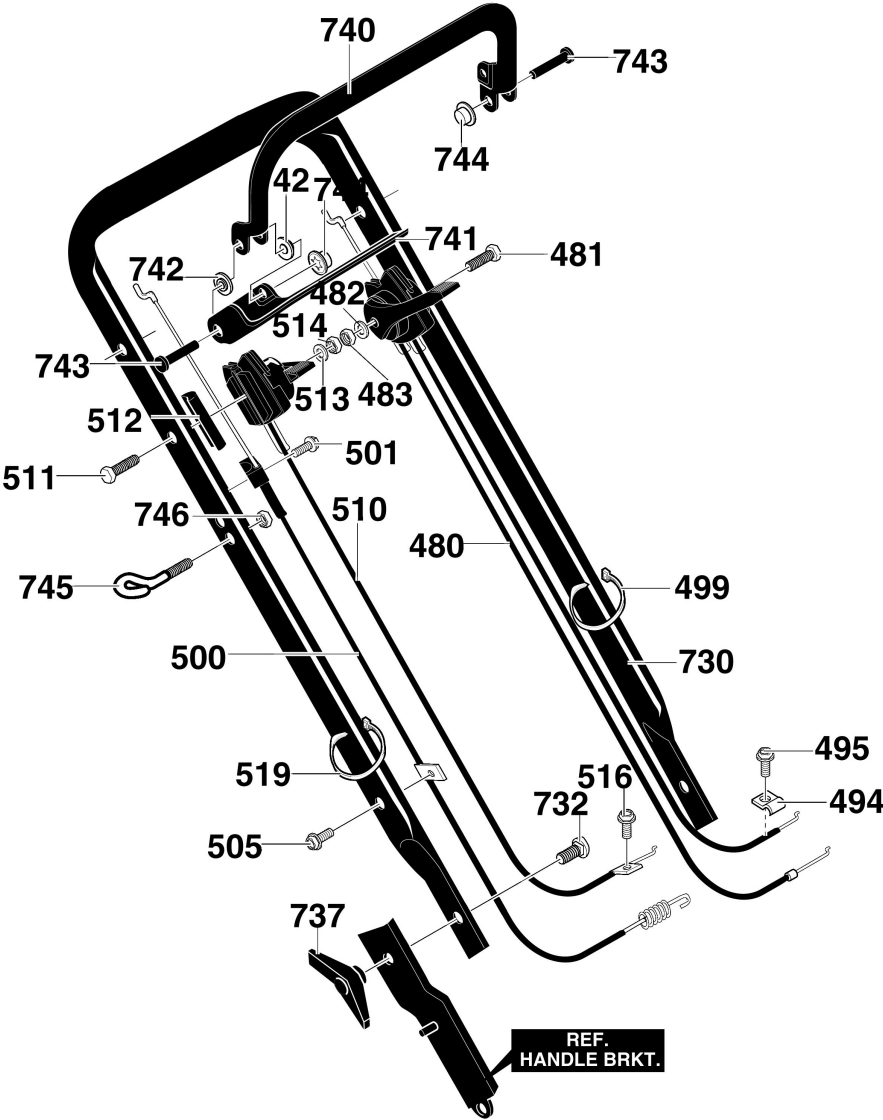

CODE 533R

FACTORY NO. 22855x11H

KEY NO.	DESCRIPTION	PART NO.	KEY NO.	DESCRIPTION	PART NO.
480	Cable, Throttle	MU671594	514	Nut, 1/4-20	MU710203
481	Screw, 1/4-20x2.50	MU710166	516	Screw, 10-32X.62	MU710275
482	Flatwasher	MU120385	519	Cable Tie	MU712267
483	Nut, 1/4-20	MU710203	730	Handle	MU671713-846
494	Clamp, Throttle	MU12425	732	Bolt, Carriage	MU710176
495	Screw, 10-32X.62	MU710275	737	Knob, Wing	MU671495
499	Cable Tie	MU712267	740	Stop Lever	MU671567
500	Cable Drive Assy.	MU671593	741	Lever, Drive Control	MU671566
501	Screw, #10-16X.50	MU710272	742	Washer, Nylon	MU339065
505	Screw, #10-16X.50	MU710273	743	Clevis Pin	MU710289
510	Cable, Shifter Speed	MU671595	744	Cap, Push On	MU710285
511	Screw, 1/4-20X3.00	MU710165	745	Rope Guide	MU643956
512	Spacer, T-Control	MU671635	746	Nut, 1/4-20	MU710203
513	Flatwasher	MU120385			