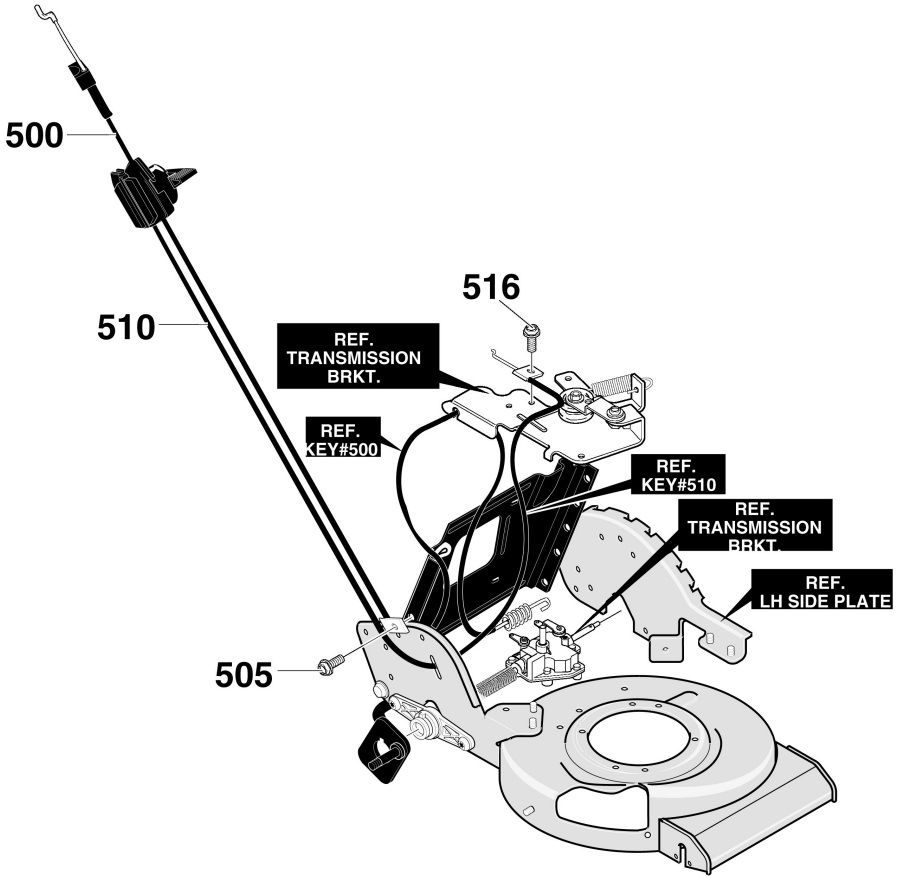

CODE 533R

FACTORY NO. 22855x11H

336486

KEY NO.	DESCRIPTION	PART NO.
500	Drive Cabk Assy.	MU671593
505	Screw, #10-16x.50	MU710273
510	Cable, Shifter Speed Cont	MU671595
516	Screw, #10-32X.62	MU710275