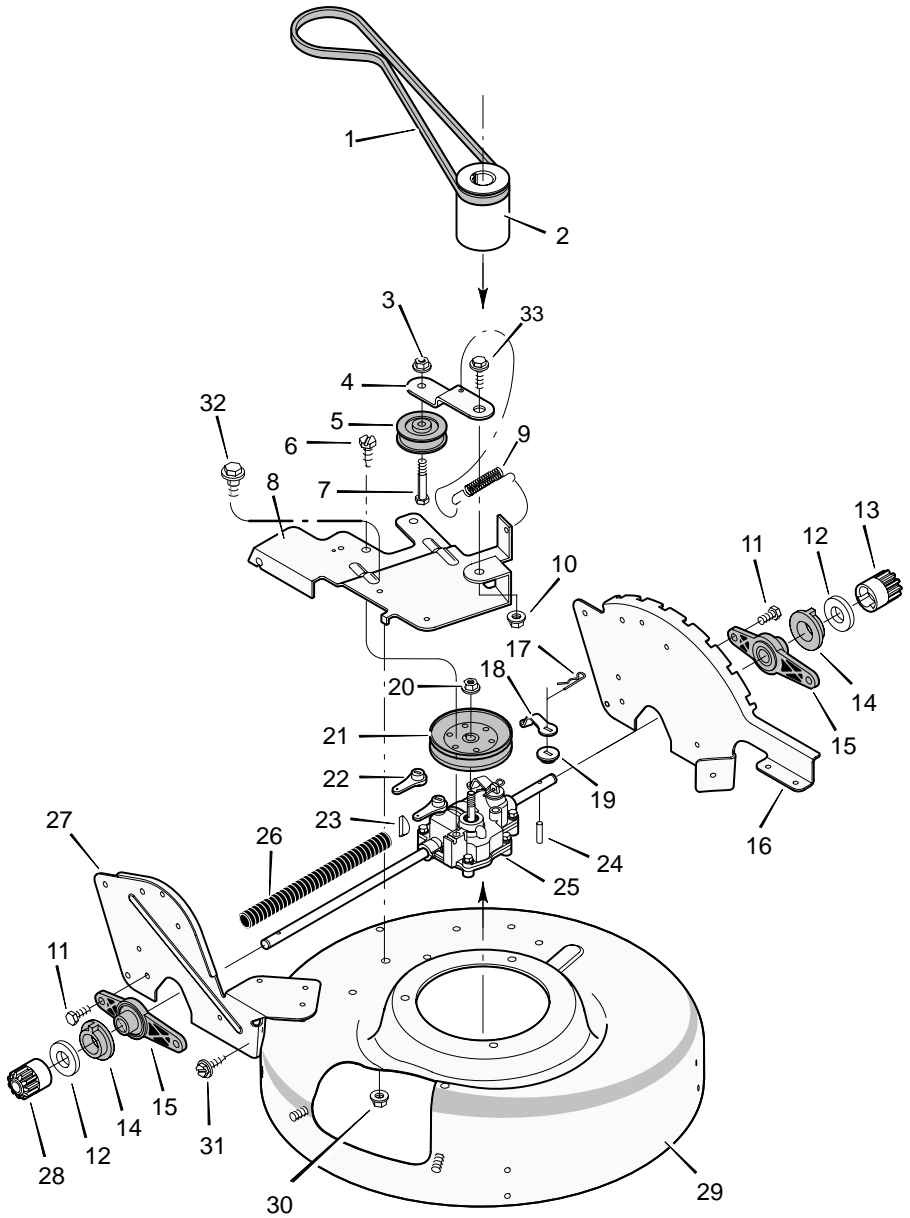

MODEL 22855x11F

KEY NO.	DESCRIPTION	PART NO.	KEY NO.	DESCRIPTION	PART NO.
1	Stop Lever	71567	13	Fastener, Cable	71372
2	Grip, Foam	71637	15	Screw	26x256
3	Pin	29x102	16	Cable, Drive	71593
4	Push On Cap	28x42	17	Throttle and Stop Cable	71594
5	Lever, Drive	71566	18	Handle	71713E701
6	Pin	29x101	19	Control, Speed	71595
7	Spacer	71635	20	Screw	26x259
8	Locknut	15x116	21	Bolt, Carriage	2x81
9	Bolt	1x152	22	Knob	71495
10	Bolt	1x151	23	Bracket, Handle	71317E701
11	Washer	17x38Z	24	Screw	26x268
12	Guide, Rope	43956	25	Clamp	42294

‡ Parts are available from a Authorized Engine Service Centre.

MODEL 22855x11F

MODEL 22855x11F

KEY NO.	DESCRIPTION	PART NO.	KEY NO.	DESCRIPTION	PART NO.
1	Belt	37x77	18	Arm, Clutch	400312
2	Adaptor, Blade	71285	19	Support, Clutch	400313
3	Locknut, Flange	15x88	20	Locknut	190x15
4	Arm, Idler	71309Z	21	Pulley, Transmission	71288
5	Pulley, Idler	71054	22	Arm, Shift	400311
6	Screw	26x216	23	Key, Woodruff	400314
7	Bolt	1x141	24	Pin, Drive	43629
8	Bracket, Transmission	71376Z	25	Transmission	71374
9	Spring, Extension	165x108	26	Shield, Axle	43649
10	Locknut, Flange	15x84	27	Support, Wheel	71370E701
11	Screw	26x275	28	Gear, Right Pinion	71286
12	Washer	17x186	29	Housing (Green)	71801E541
13	Gear, Left Pinion	71287	30	Locknut, Flange	15x68
14	Bearing, Lifter	43788	31	Screw	26x259
15	Support, Axle	71411	32	Bolt, Shoulder	9x49
16	Index, Height Adjuster	71368E701	33	Bolt, Shoulder	9x48
17	Pin, Hair	31x10			