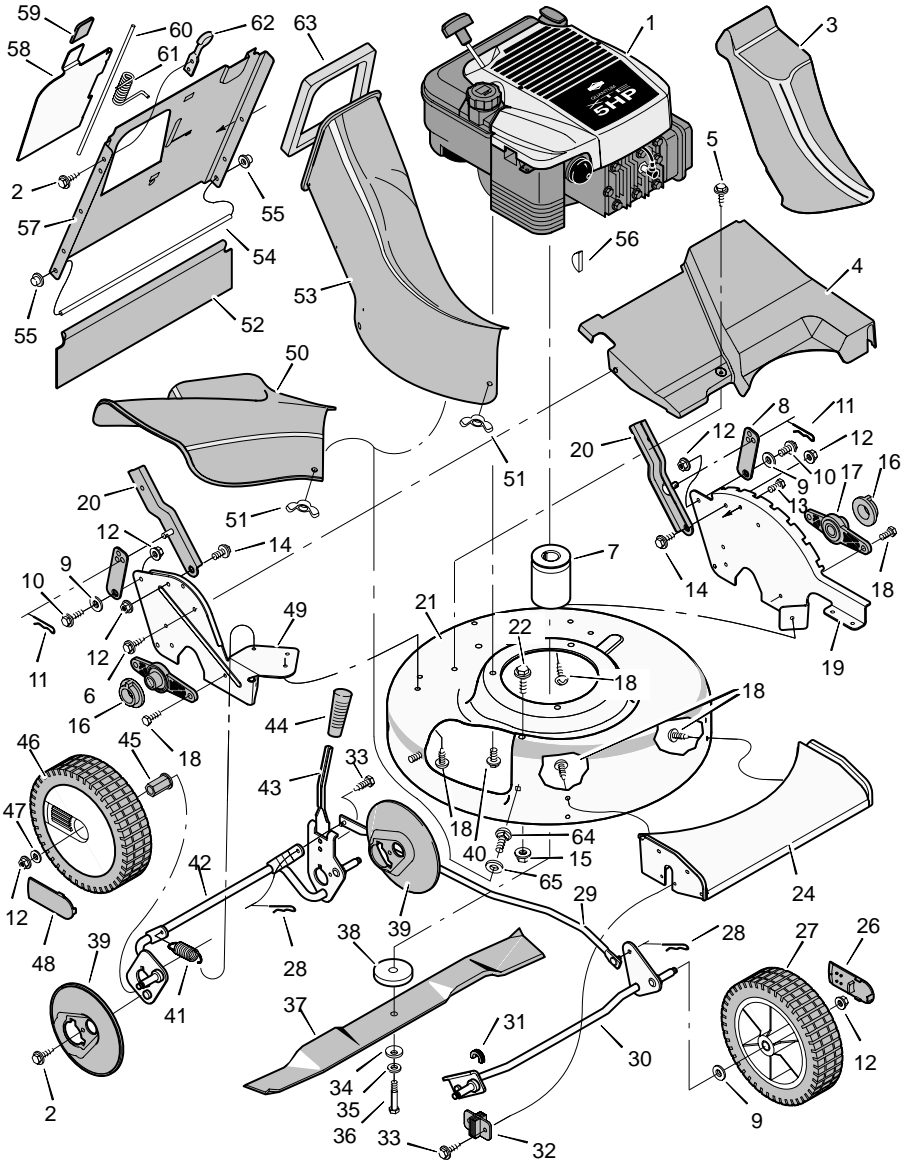

MODEL 22855x11F

MODEL 22855x11F

KEY NO.	DESCRIPTION	PART NO.	KEY NO.	DESCRIPTION	PART NO.
1	Engine	‡	36	Bolt, Hex	1x148
2	Screw	25x2	37	Blade	71849E701
3	Plug, Mulcher	71373	38	Spacer, Adapter	71470
4	Cover, Rear	71547	39	Cover, Dust	43616
5	Screw	26x220	40	Bolt, Engine	25x6
6	Screw	6x74	41	Spring, Extension	165x97
7	Adapter, Blade	71285	42	Crossbar Assembly, Rear	71315E701
8	Strap, Adjuster	71318E701	43	Lever, Height Adjuster	71293E701
9	Washer, Spring	20x3	44	Grip, Height Adjuster	71297
10	Bolt, Shoulder	9x49	45	Bushing	43886
11	Pin, Hair	31x10	46	Wheel, Rear (Gray)	71133
12	Locknut, Flange	15x84	47	Washer	17x169
13	Nut, Hex	15x68	48	Hub Cap (Red)	71135
14	Bolt, Shoulder	9x48	49	Support, Wheel	71370E701
16	Bearing, Lifter	43788	50	Deflector, Chute	71295
17	Support, Axle	71411	51	Nut, Wing	14x86
18	Screw	26x275	52	Guard, Rear	71289
19	Index, Height Adjuster	71368E701	53	Deflector, Rear	71381
20	Bracket, Handle	71317E701	54	Rod	71319Z
21	Housing (Green)	71801E541	55	Cap, Push On	28x42
22	Bolt, Shoulder	9x17	56	Key, Woodruff #6	20062
24	Panel, Front	71329E701	57	Plate, Bagger	71298E701
26	Cap - Ball Bearing (Red)	71136	58	Door, Rear	71299E701
27	Wheel, Front (Gray)	71134	59	Grip, Door	71306
28	Pin, Hair	31x9	60	Rod, Door	71300Z
29	Link, Lifter	71328	61	Spring, Torsion	166x36
30	Crossbar Assembly, Front	71325E701	62	Guide, Rope	71443
31	Bushing	71291	63	Seal	71471
32	Clip, Front Axle	71292	64	Bolt, Carriage	2x53
33	Screw	26x263	65	Retainer	28x64
34	Washer, Belleville	17x137	--	Instruction Book	F-96498
35	Washer	17x124			

‡ Parts are available from a Authorized Engine Service Centre.