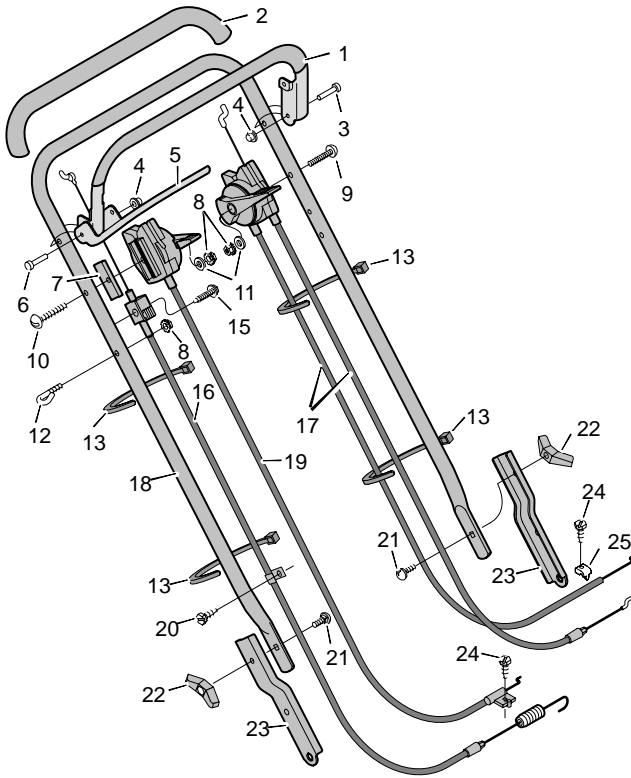

MODEL 22855x11F

KEY NO.	DESCRIPTION	PART NO.	KEY NO.	DESCRIPTION	PART NO.
1	Stop Lever	71567	13	Fastener, Cable	71372
2	Grip, Foam	71637	15	Screw	26x256
3	Pin	29x102	16	Cable, Drive	71593
4	Push On Cap	28x42	17	Throttle and Stop Cable	71594
5	Lever, Drive	71566	18	Handle	71713E701
6	Pin	29x101	19	Control, Speed	71595
7	Spacer	71635	20	Screw	26x259
8	Locknut	15x116	21	Bolt, Carriage	2x81
9	Bolt	1x152	22	Knob	71495
10	Bolt	1x151	23	Bracket, Handle	71317E701
11	Washer	17x38Z	24	Screw	26x268
12	Guide, Rope	43956	25	Clamp	42294

‡ Parts are available from a Authorized Engine Service Centre.

MODEL 22855x11F

MODEL 22855x11F

KEY NO.	DESCRIPTION	PART NO.	KEY NO.	DESCRIPTION	PART NO.
1	Belt	37x77	18	Arm, Clutch	400312
2	Adaptor, Blade	71285	19	Support, Clutch	400313
3	Locknut, Flange	15x88	20	Locknut	190x15
4	Arm, Idler	71309Z	21	Pulley, Transmission	71288
5	Pulley, Idler	71054	22	Arm, Shift	400311
6	Screw	26x216	23	Key, Woodruff	400314
7	Bolt	1x141	24	Pin, Drive	43629
8	Bracket, Transmission	71376Z	25	Transmission	71374
9	Spring, Extension	165x108	26	Shield, Axle	43649
10	Locknut, Flange	15x84	27	Support, Wheel	71370E701
11	Screw	26x275	28	Gear, Right Pinion	71286
12	Washer	17x186	29	Housing (Green)	71801E541
13	Gear, Left Pinion	71287	30	Locknut, Flange	15x68
14	Bearing, Lifter	43788	31	Screw	26x259
15	Support, Axle	71411	32	Bolt, Shoulder	9x49
16	Index, Height Adjuster	71368E701	33	Bolt, Shoulder	9x48
17	Pin, Hair	31x10			