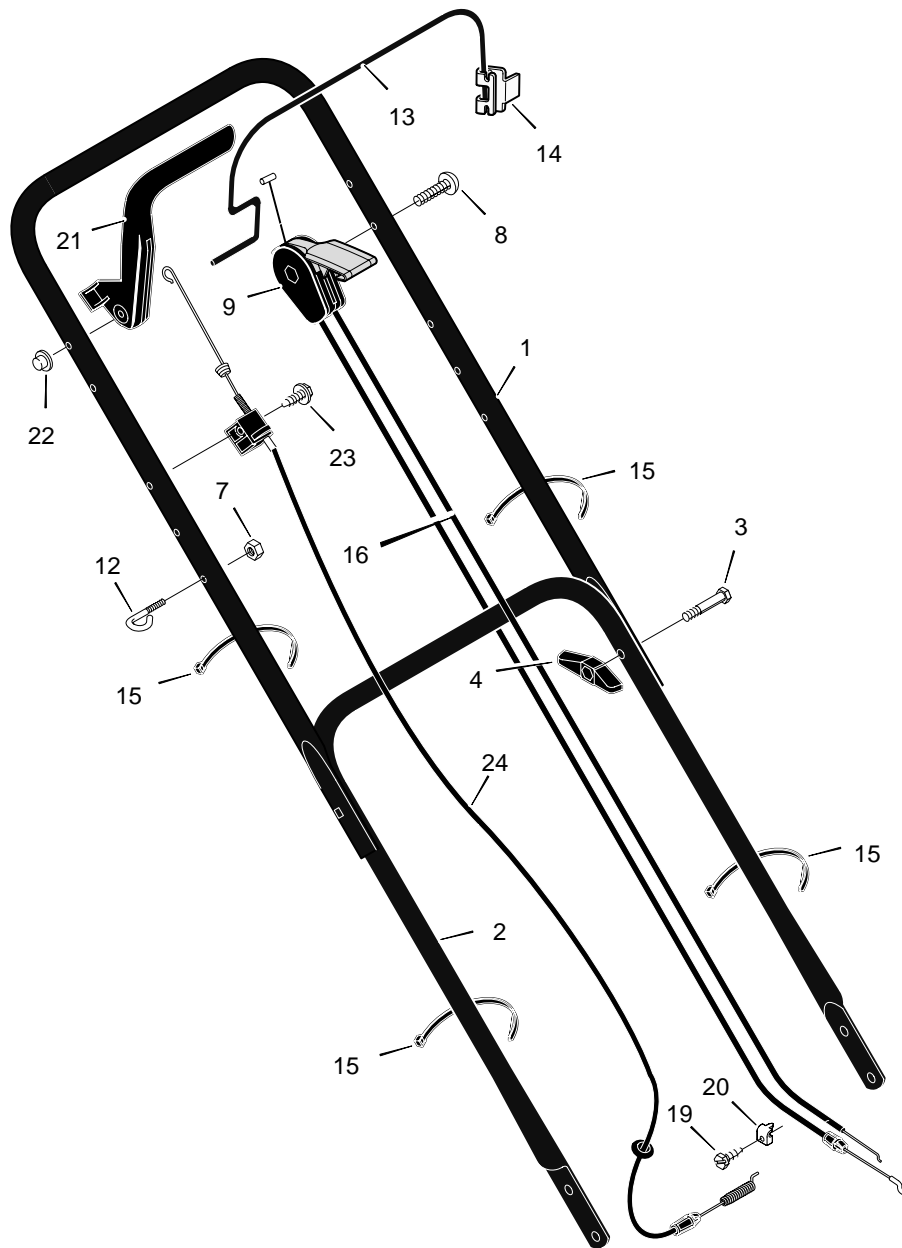

MODEL 22755x50A

REPAIR PARTS

24	Bolt, Engine	25x6
25	Spring, Torsion	166x5
26	Push On Cap	28x42
27	Deflector, Chute	42919
28	Rod	215x11Z
29	Nut	15x82
30	Wheel and Tire, Front	71132
31	Housing	70133
32	Retainer	42743
33	Deflector, Rear	71033
34	Screw	26x245
35	Guard, Axle	71034
36	Bracket, Right Handle	42712E700
37	Belt, Briggs & Stratton	37x72
38	Bolt	1x38
39	Height Adjuster, Left	401023
	Height Adjuster, Right	401022
41	Axle, Pulley & Setscrew	71466
42	Setscrew	23x50
43	Belt Guard, Briggs	71024
45	Pin, Drive	43629
46	Pulley, Idler	71055
47	Support, Idler	71046Z
48	Nut	15x88
49	Stop, Rope	42189
50	Pulley, Idler	71054
51	Spring, Extension	165x94
52	Bolt, Hex	1x141
53	Bolt, Hex	1x102
54	Bracket, Idler	71045Z
55	Arm, Idler	71026Z
56	Bolt, Shoulder	9x48
57	Cap, Hub	672122
58	Nut, Flange	15x68
59	Bearing and Retainer	70250
60	Washer, Belleville	17x178
61	Retainer Ring	11x24
--	Instruction Book	F-97400

1	Engine	-----	12	Cover, Dust	71032
2	Pulley	71434	13	Bolt, Hex	1x85
3	Pin, Spring	32x64	14	Screw	26x214
4	Pin, Hair	31x10	15	Guide, Belt	71051Z
5	Bracket, Left Handle	42713E700	16	Belt Guide, Briggs	71049Z
6	Nut	15x84	17	Height Adjuster, Front	401025
7	Washer	17x169	18	Grip	43394
8	Wheel, Drive	71133	19	Washer	17x124
9	Screw	26x221	20	Bolt	1x143
10	Gear, Right Pinion	43630	21	Washer, Belleville	17x137
	Gear, Left Pinion	43631	22	Blade	42225E701
11	Washer	17x139	23	Adapter, Blade	71057

MODEL 22755x50A

REPAIR PARTS

1	Handle, Upper (Black)	71581E724	12	Guide, Rope	43956	21	Lever, Drive	43722
2	Handle, Lower (Black)	71582E724	13	Stop Lever - Straight	672066E245	22	Push On Cap	28x48
3	Bolt	2x77	14	Bracket, Stop Lever	43628 BC	23	Screw	26x256
4	Knob, Plastic	71294	15	Fastener, Cable	71372	24	Cable, Drive	71036
7	Locknut	15x116	16	Engine Stop Cable	672126			
8	Screw	3x144	19	Screw	26x268			
9	Throttle Control	672141	20	Clamp	42294			