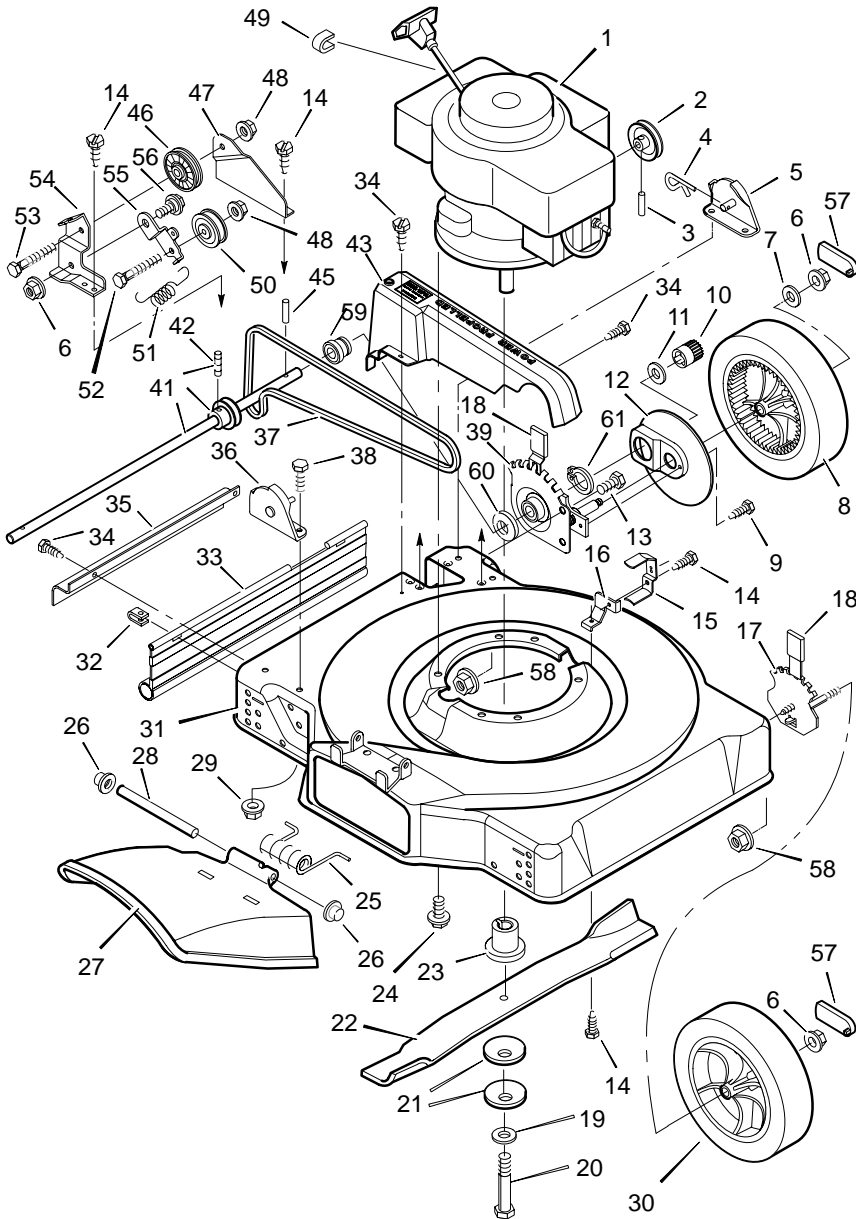

MODEL 22755x50A

REPAIR PARTS

24	Bolt, Engine	25x6
25	Spring, Torsion	166x5
26	Push On Cap	28x42
27	Deflector, Chute	42919
28	Rod	215x11Z
29	Nut	15x82
30	Wheel and Tire, Front	71132
31	Housing	70133
32	Retainer	42743
33	Deflector, Rear	71033
34	Screw	26x245
35	Guard, Axle	71034
36	Bracket, Right Handle	42712E700
37	Belt, Briggs & Stratton	37x72
38	Bolt	1x38
39	Height Adjuster, Left	401023
	Height Adjuster, Right	401022
41	Axle, Pulley & Setscrew	71466
42	Setscrew	23x50
43	Belt Guard, Briggs	71024
45	Pin, Drive	43629
46	Pulley, Idler	71055
47	Support, Idler	71046Z
48	Nut	15x88
49	Stop, Rope	42189
50	Pulley, Idler	71054
51	Spring, Extension	165x94
52	Bolt, Hex	1x141
53	Bolt, Hex	1x102
54	Bracket, Idler	71045Z
55	Arm, Idler	71026Z
56	Bolt, Shoulder	9x48
57	Cap, Hub	672122
58	Nut, Flange	15x68
59	Bearing and Retainer	70250
60	Washer, Belleville	17x178
61	Retainer Ring	11x24
--	Instruction Book	F-97400

1	Engine	-----	12	Cover, Dust	71032
2	Pulley	71434	13	Bolt, Hex	1x85
3	Pin, Spring	32x64	14	Screw	26x214
4	Pin, Hair	31x10	15	Guide, Belt	71051Z
5	Bracket, Left Handle	42713E700	16	Belt Guide, Briggs	71049Z
6	Nut	15x84	17	Height Adjuster, Front	401025
7	Washer	17x169	18	Grip	43394
8	Wheel, Drive	71133	19	Washer	17x124
9	Screw	26x221	20	Bolt	1x143
10	Gear, Right Pinion	43630	21	Washer, Belleville	17x137
	Gear, Left Pinion	43631	22	Blade	42225E701
11	Washer	17x139	23	Adapter, Blade	71057

MODEL 22755x50A

REPAIR PARTS

1	Handle, Upper (Black)	71581E724	12	Guide, Rope	43956	21	Lever, Drive	43722
2	Handle, Lower (Black)	71582E724	13	Stop Lever - Straight	672066E245	22	Push On Cap	28x48
3	Bolt	2x77	14	Bracket, Stop Lever	43628 BC	23	Screw	26x256
4	Knob, Plastic	71294	15	Fastener, Cable	71372	24	Cable, Drive	71036
7	Locknut	15x116	16	Engine Stop Cable	672126			
8	Screw	3x144	19	Screw	26x268			
9	Throttle Control	672141	20	Clamp	42294			