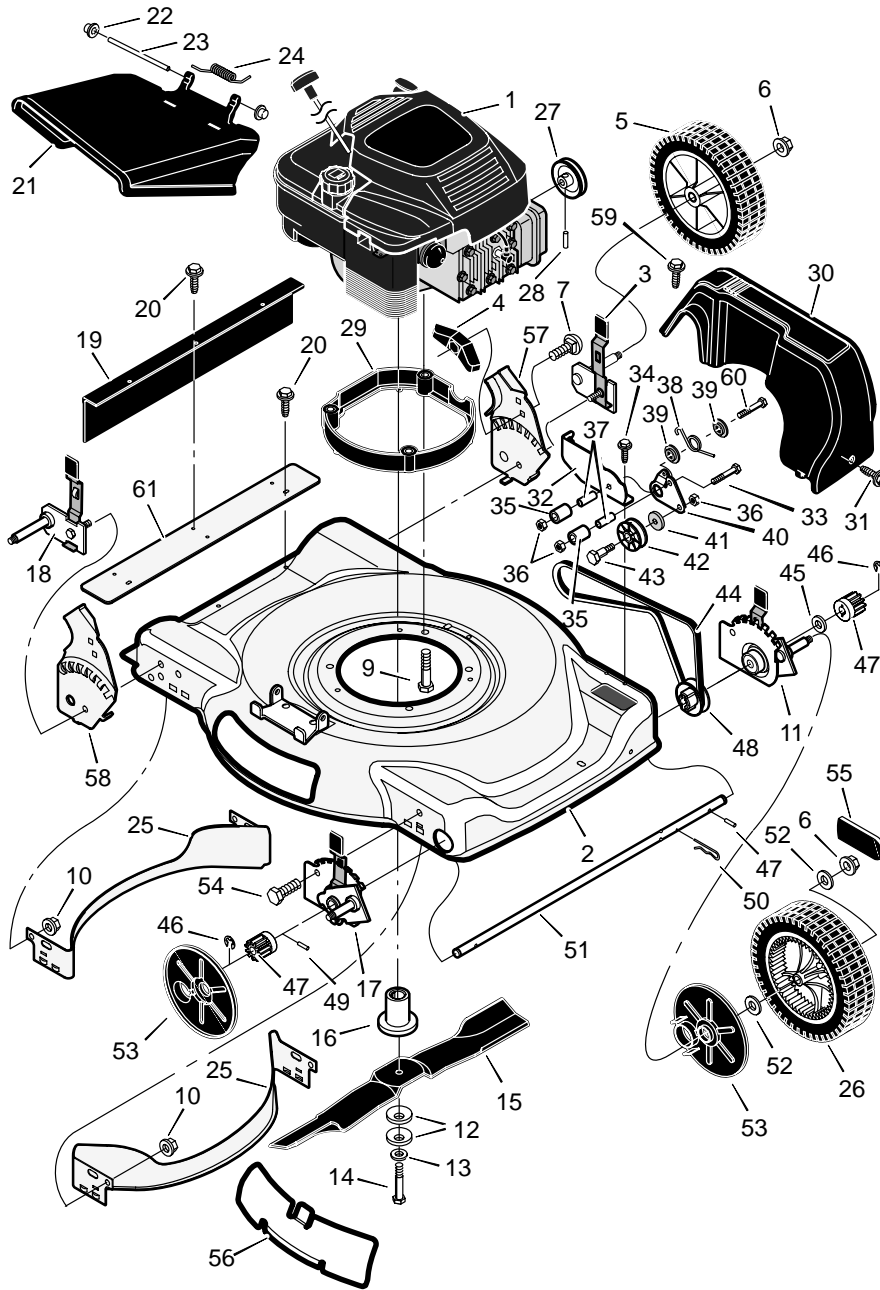

MODEL 22605x51A

REPAIR PARTS

1	Engine *	-----	13	Washer	17x124
2	Housing	776049	14	Bolt, Hex	1x153
3	Height Adjuster, Left Rear	672641	15	Blade	672735E701
4	Knob	71495	16	Adapter, Blade	672503
5	Wheel and Tire, Rear	71132	17	Height Adjuster, Right Front	672642
6	Locknut, Flange	15x84	18	Height Adjuster, Right Rear	672640
7	Bolt, Carriage	2x81	19	Guard, Rear	672738
9	Bolt, Engine	25x11	20	Screw	26x245
10	Nut	15x68	21	Deflector, Chute	672721
11	Height Adjuster, Left Front	672643	22	Push-On Cap	28x42
12	Washer, Belleville	17x137			

23	Pin, Pivot	215x11 Z
24	Spring	166x5
25	Baffle	672744E700
26	Wheel and Tire, Drive	71133
27	Pulley	71434
28	Pin, Spring	32x64
29	Base, Engine	672671E700
30	Cover, Belt	672722
31	Screw	26x259
32	Bracket, Idler Support	672751 Z
33	Bolt	1x81
34	Screw	26x263
35	Idler, Backside	672751 Z
36	Locknut	15x43
37	Bearing	71793
38	Spring	166x45
39	Spacer	71789
40	Arm, Pivot	672753 Z
41	Spacer	71788
42	Pulley, Idler	71779
43	Bolt, Shoulder	9x50
44	Belt	37x100
45	Washer	17x186
46	Ring, Retainer	11x16
47	Gear, Pinion	71792
48	Pulley	71791
49	Pin, Drive	43629
50	Pin, Hair	31x9
51	Axle	672508
52	Washer	17x169
53	Cover, Dust	71780
54	Bolt	1x85
55	Hub Cap	43615
56	Plate, Mulcher	672422 Z
57	Bracket, Left Handle	672335E700
58	Bracket, Right Handle	672334E700
59	Screw	26x289
60	Bolt	1x120
61	Extension, Rear	672711E700
-	Book, Instruction	F-99467

MODEL 22605x51A

REPAIR PARTS

1	Handle, Upper (Black)	672666E700	5	Locknut	15x116	11	Fastener, Cable	71372
2	Handle, Lower (Black)	71137E700	6	Cable, Stop	672561	12	Bolt	2x77
3	Screw	26x286	8	Lever, Stop	672571E700	13	Knob	71294
4	Control, Drive	672581	10	Bracket, Stop Lever	43628 BC	16	Guide, Rope	71530