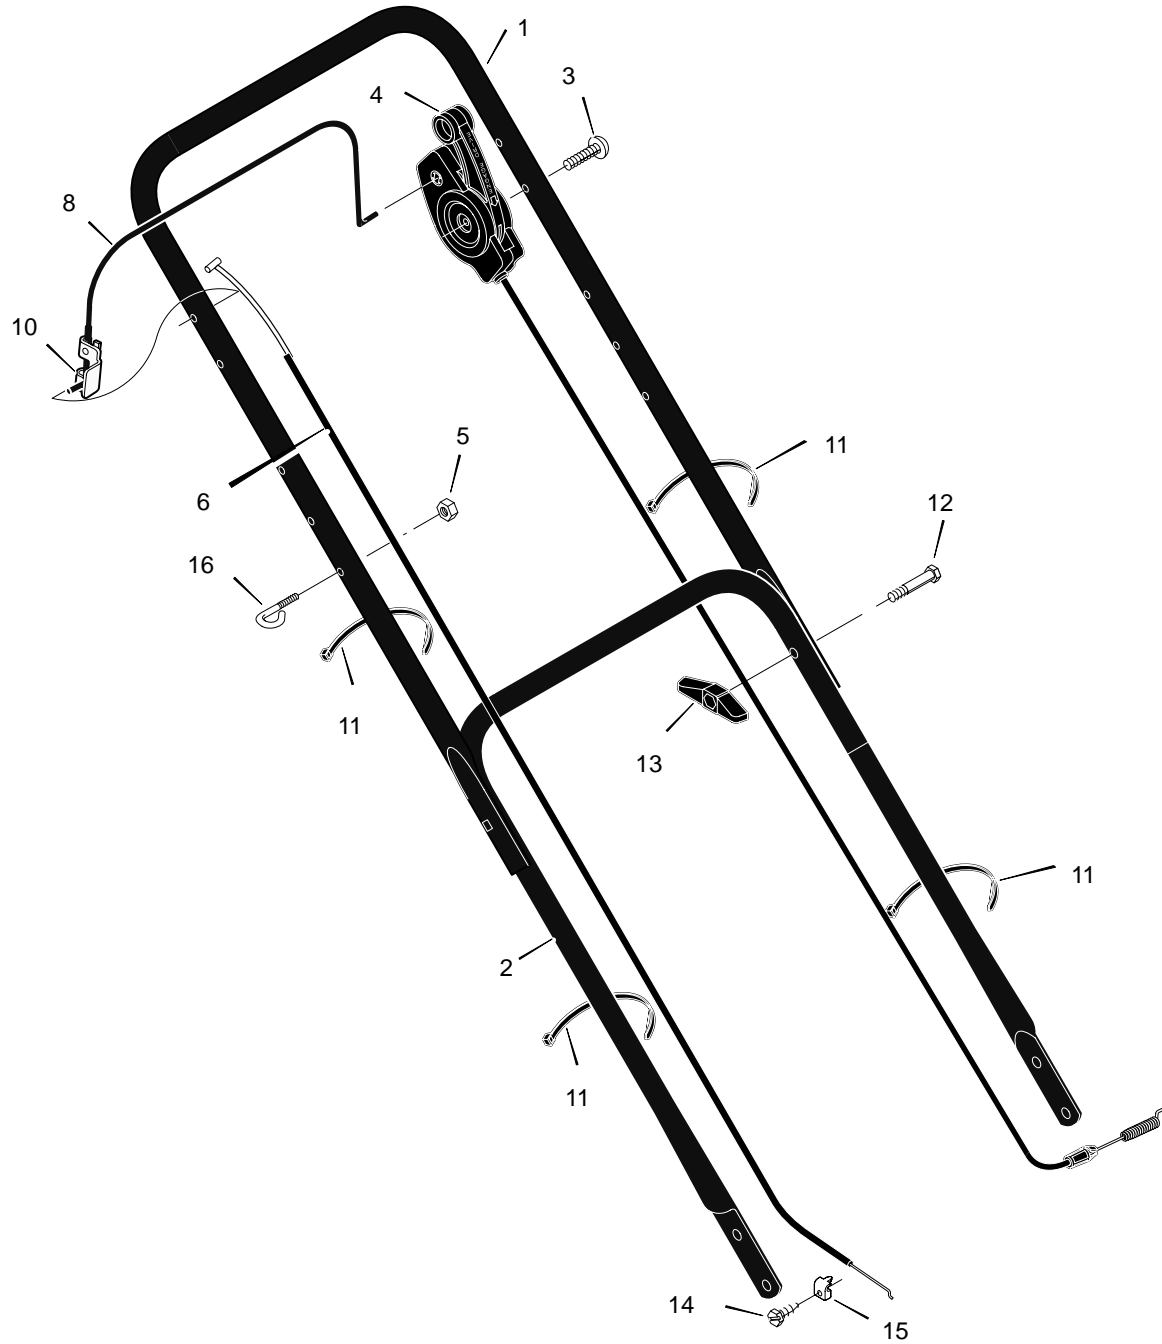

MODEL 22605x51A

REPAIR PARTS

1	Engine *	-----	13	Washer	17x124
2	Housing	776049	14	Bolt, Hex	1x153
3	Height Adjuster, Left Rear	672641	15	Blade	672735E701
4	Knob	71495	16	Adapter, Blade	672503
5	Wheel and Tire, Rear	71132	17	Height Adjuster, Right Front	672642
6	Locknut, Flange	15x84	18	Height Adjuster, Right Rear	672640
7	Bolt, Carriage	2x81	19	Guard, Rear	672738
9	Bolt, Engine	25x11	20	Screw	26x245
10	Nut	15x68	21	Deflector, Chute	672721
11	Height Adjuster, Left Front	672643	22	Push-On Cap	28x42
12	Washer, Belleville	17x137			

23	Pin, Pivot	215x11 Z
24	Spring	166x5
25	Baffle	672744E700
26	Wheel and Tire, Drive	71133
27	Pulley	71434
28	Pin, Spring	32x64
29	Base, Engine	672671E700
30	Cover, Belt	672722
31	Screw	26x259
32	Bracket, Idler Support	672751 Z
33	Bolt	1x81
34	Screw	26x263
35	Idler, Backside	672751 Z
36	Locknut	15x43
37	Bearing	71793
38	Spring	166x45
39	Spacer	71789
40	Arm, Pivot	672753 Z
41	Spacer	71788
42	Pulley, Idler	71779
43	Bolt, Shoulder	9x50
44	Belt	37x100
45	Washer	17x186
46	Ring, Retainer	11x16
47	Gear, Pinion	71792
48	Pulley	71791
49	Pin, Drive	43629
50	Pin, Hair	31x9
51	Axle	672508
52	Washer	17x169
53	Cover, Dust	71780
54	Bolt	1x85
55	Hub Cap	43615
56	Plate, Mulcher	672422 Z
57	Bracket, Left Handle	672335E700
58	Bracket, Right Handle	672334E700
59	Screw	26x289
60	Bolt	1x120
61	Extension, Rear	672711E700
-	Book, Instruction	F-99467

MODEL 22605x51A

REPAIR PARTS

1	Handle, Upper (Black)	672666E700	5	Locknut	15x116	11	Fastener, Cable	71372
2	Handle, Lower (Black)	71137E700	6	Cable, Stop	672561	12	Bolt	2x77
3	Screw	26x286	8	Lever, Stop	672571E700	13	Knob	71294
4	Control, Drive	672581	10	Bracket, Stop Lever	43628 BC	16	Guide, Rope	71530