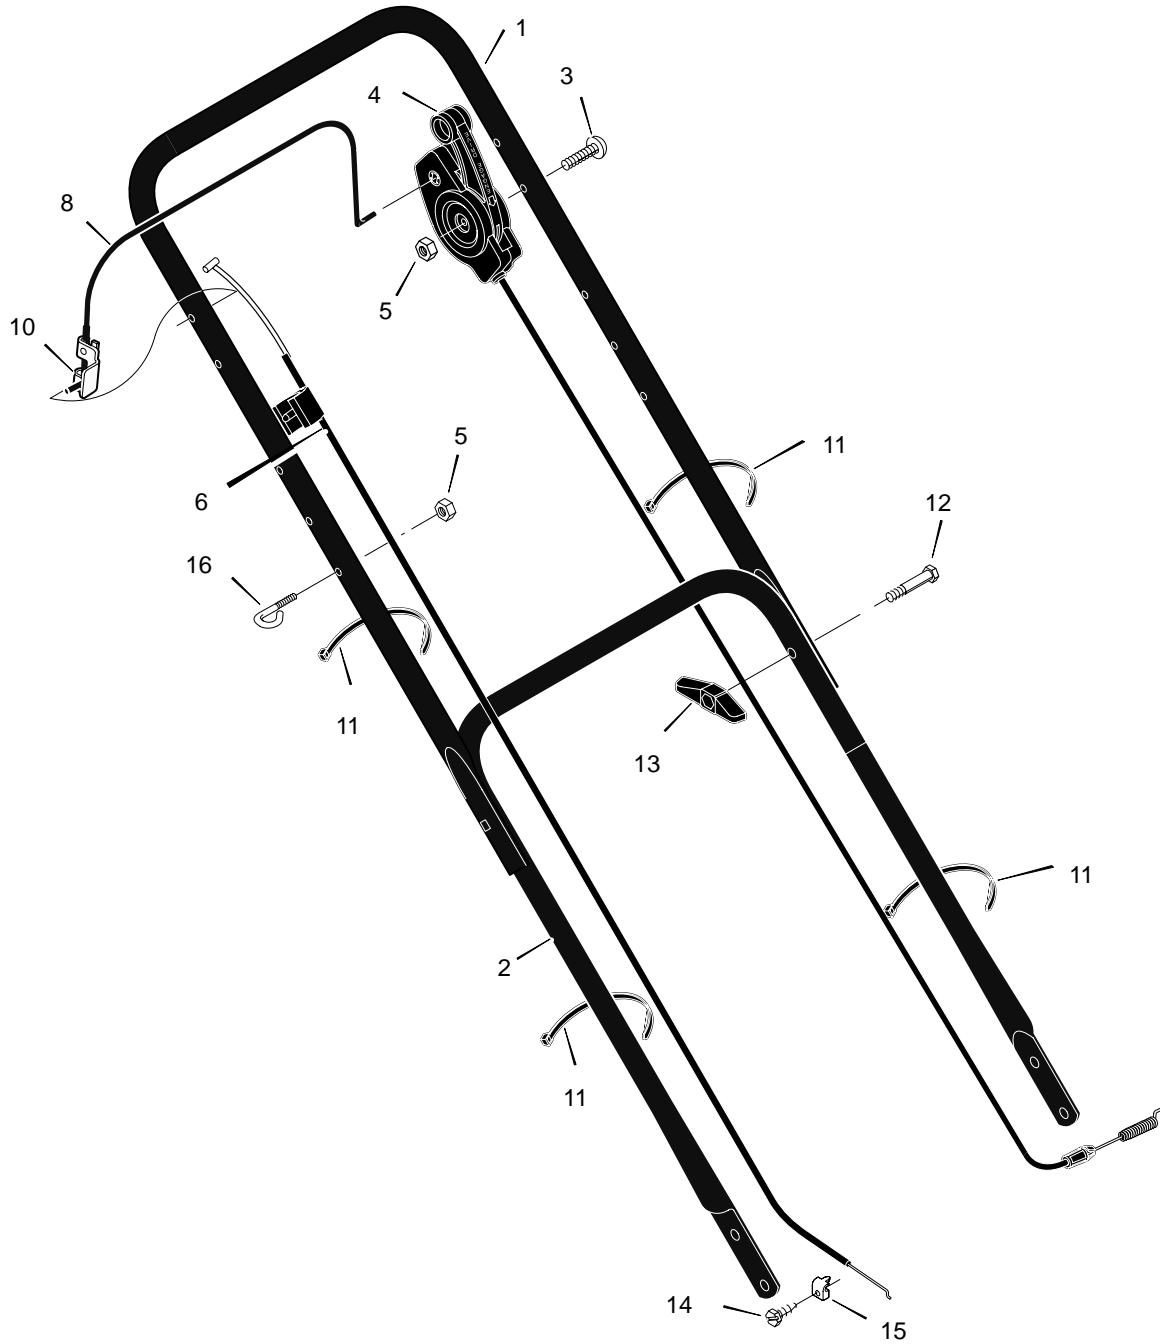

MODEL 22605x50C

REPAIR PARTS

1	Engine *	-----	13	Washer	17x124
2	Housing	776049	14	Bolt, Hex	1x153
3	Height Adjuster, Left Rear	672641	15	Blade	672735E701
4	Knob	71495	16	Adapter, Blade	672503
5	Wheel and Tire, Rear	71132	17	Height Adjuster, Right Front	672642
6	Locknut, Flange	15x84	18	Height Adjuster, Right Rear	672640
7	Bolt, Carriage	2x81	19	Guard, Rear	672738
9	Bolt, Engine	25x11	20	Screw	26x245
10	Nut	15x68	21	Deflector, Chute	672721
11	Height Adjuster, Left Front	672643	22	Push-On Cap	28x42
12	Washer, Belleville	17x137	23	Pin, Pivot	215x11 Z
24	Spring	166x5			
25	Baffle	672744E700			
26	Wheel and Tire, Drive	71133			
27	Pulley	71434			
28	Pin, Spring	32x64			
29	Base, Engine	672671E700			
30	Cover, Belt	1101025			
31	Screw	26x259			
32	Bracket, Idler Support	672751 Z			
33	Bolt	1x81			
34	Screw	26x263			
35	Idler, Backside	672751 Z			
36	Locknut	15x43			
37	Bearing	71793			
38	Spring	166x45			
39	Spacer	71789			
40	Arm, Pivot	672753 Z			
41	Spacer	71788			
42	Pulley, Idler	71779			
43	Bolt, Shoulder	9x50			
44	Belt	37x100			
45	Washer	17x186			
46	Ring, Retainer	11x16			
47	Gear, Pinion	71792			
48	Pulley	71791			
49	Pin, Drive	43629			
50	Pin, Hair	31x9			
51	Axle	672508			
52	Washer	17x169			
53	Cover, Dust	71780			
54	Bolt	1x85			
55	Hub Cap	672122			
56	Plate, Mulcher	672422 Z			
57	Bracket, Left Handle	672335E700			
58	Bracket, Right Handle	672334E700			
59	Screw	26x289			
60	Bolt	1x120			
61	Extension, Rear	672711E700			
64	Screw	26x288			
65	Shield, Debris	1101026E700			
-	Book, Instruction	F-000450L			

MODEL 22605x50C

REPAIR PARTS

1	Handle, Upper (Gray)	71581E724	5	Locknut	15x116	11	Fastener, Cable	71372
2	Handle, Lower (Gray)	71137E724	6	Cable, Stop	672839	12	Bolt	2x77
3	Screw	25x14	8	Lever, Stop	672879E700	13	Knob	71294
4	Control, Drive	672873	10	Bracket, Stop Lever	43628 BC	16	Guide, Rope	71530