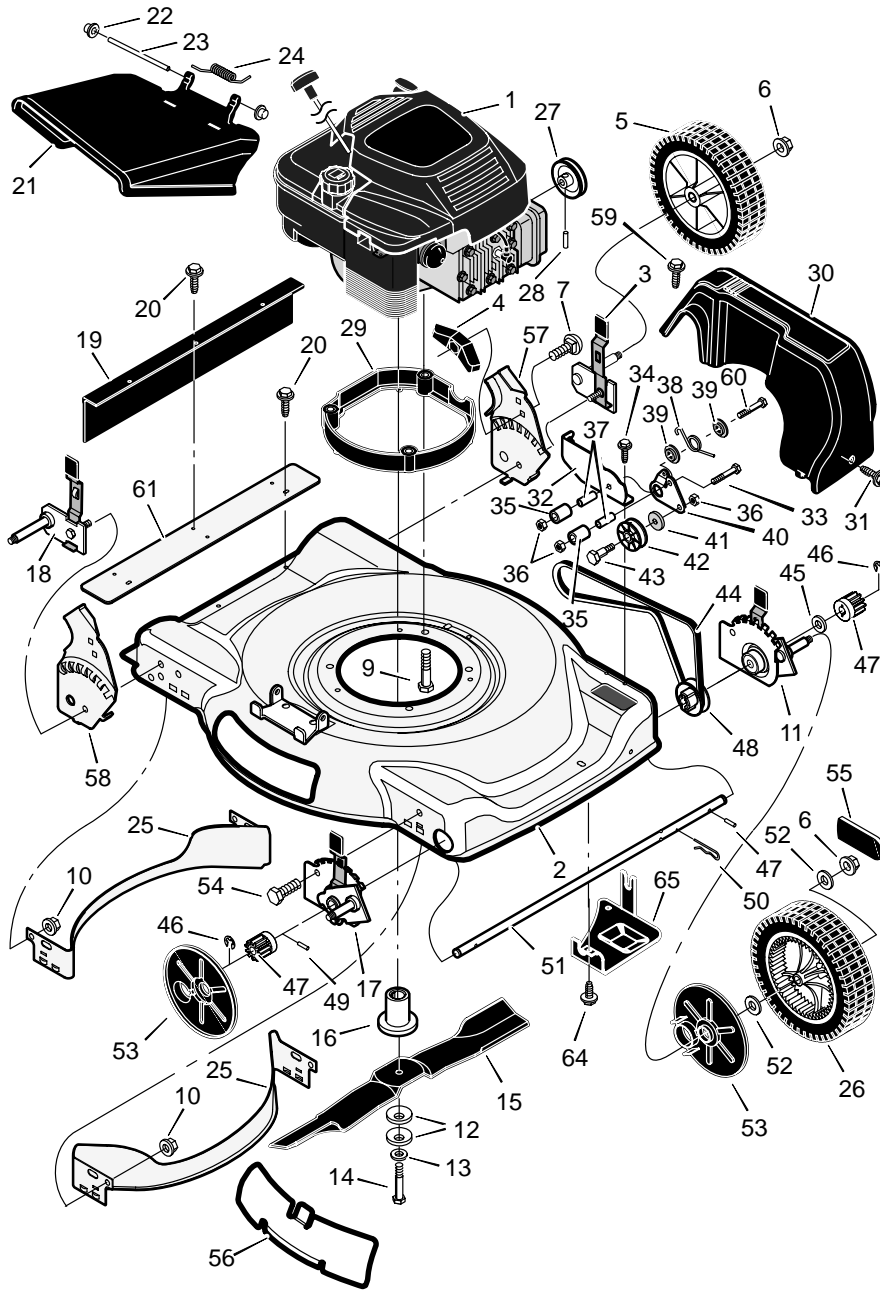

MODEL 22605x50C

REPAIR PARTS

1	Engine *	-----	13	Washer	17x124
2	Housing	776049	14	Bolt, Hex	1x153
3	Height Adjuster, Left Rear	672641	15	Blade	672735E701
4	Knob	71495	16	Adapter, Blade	672503
5	Wheel and Tire, Rear	71132	17	Height Adjuster, Right Front	672642
6	Locknut, Flange	15x84	18	Height Adjuster, Right Rear	672640
7	Bolt, Carriage	2x81	19	Guard, Rear	672738
9	Bolt, Engine	25x11	20	Screw	26x245
10	Nut	15x68	21	Deflector, Chute	672721
11	Height Adjuster, Left Front	672643	22	Push-On Cap	28x42
12	Washer, Belleville	17x137	23	Pin, Pivot	215x11 Z
24	Spring	166x5			
25	Baffle	672744E700			
26	Wheel and Tire, Drive	71133			
27	Pulley	71434			
28	Pin, Spring	32x64			
29	Base, Engine	672671E700			
30	Cover, Belt	1101025			
31	Screw	26x259			
32	Bracket, Idler Support	672751 Z			
33	Bolt	1x81			
34	Screw	26x263			
35	Idler, Backside	672751 Z			
36	Locknut	15x43			
37	Bearing	71793			
38	Spring	166x45			
39	Spacer	71789			
40	Arm, Pivot	672753 Z			
41	Spacer	71788			
42	Pulley, Idler	71779			
43	Bolt, Shoulder	9x50			
44	Belt	37x100			
45	Washer	17x186			
46	Ring, Retainer	11x16			
47	Gear, Pinion	71792			
48	Pulley	71791			
49	Pin, Drive	43629			
50	Pin, Hair	31x9			
51	Axle	672508			
52	Washer	17x169			
53	Cover, Dust	71780			
54	Bolt	1x85			
55	Hub Cap	672122			
56	Plate, Mulcher	672422 Z			
57	Bracket, Left Handle	672335E700			
58	Bracket, Right Handle	672334E700			
59	Screw	26x289			
60	Bolt	1x120			
61	Extension, Rear	672711E700			
64	Screw	26x288			
65	Shield, Debris	1101026E700			
-	Book, Instruction	F-000450L			

MODEL 22605x50C

REPAIR PARTS

1	Handle, Upper (Gray)	71581E724	5	Locknut	15x116	11	Fastener, Cable	71372
2	Handle, Lower (Gray)	71137E724	6	Cable, Stop	672839	12	Bolt	2x77
3	Screw	25x14	8	Lever, Stop	672879E700	13	Knob	71294
4	Control, Drive	672873	10	Bracket, Stop Lever	43628 BC	16	Guide, Rope	71530