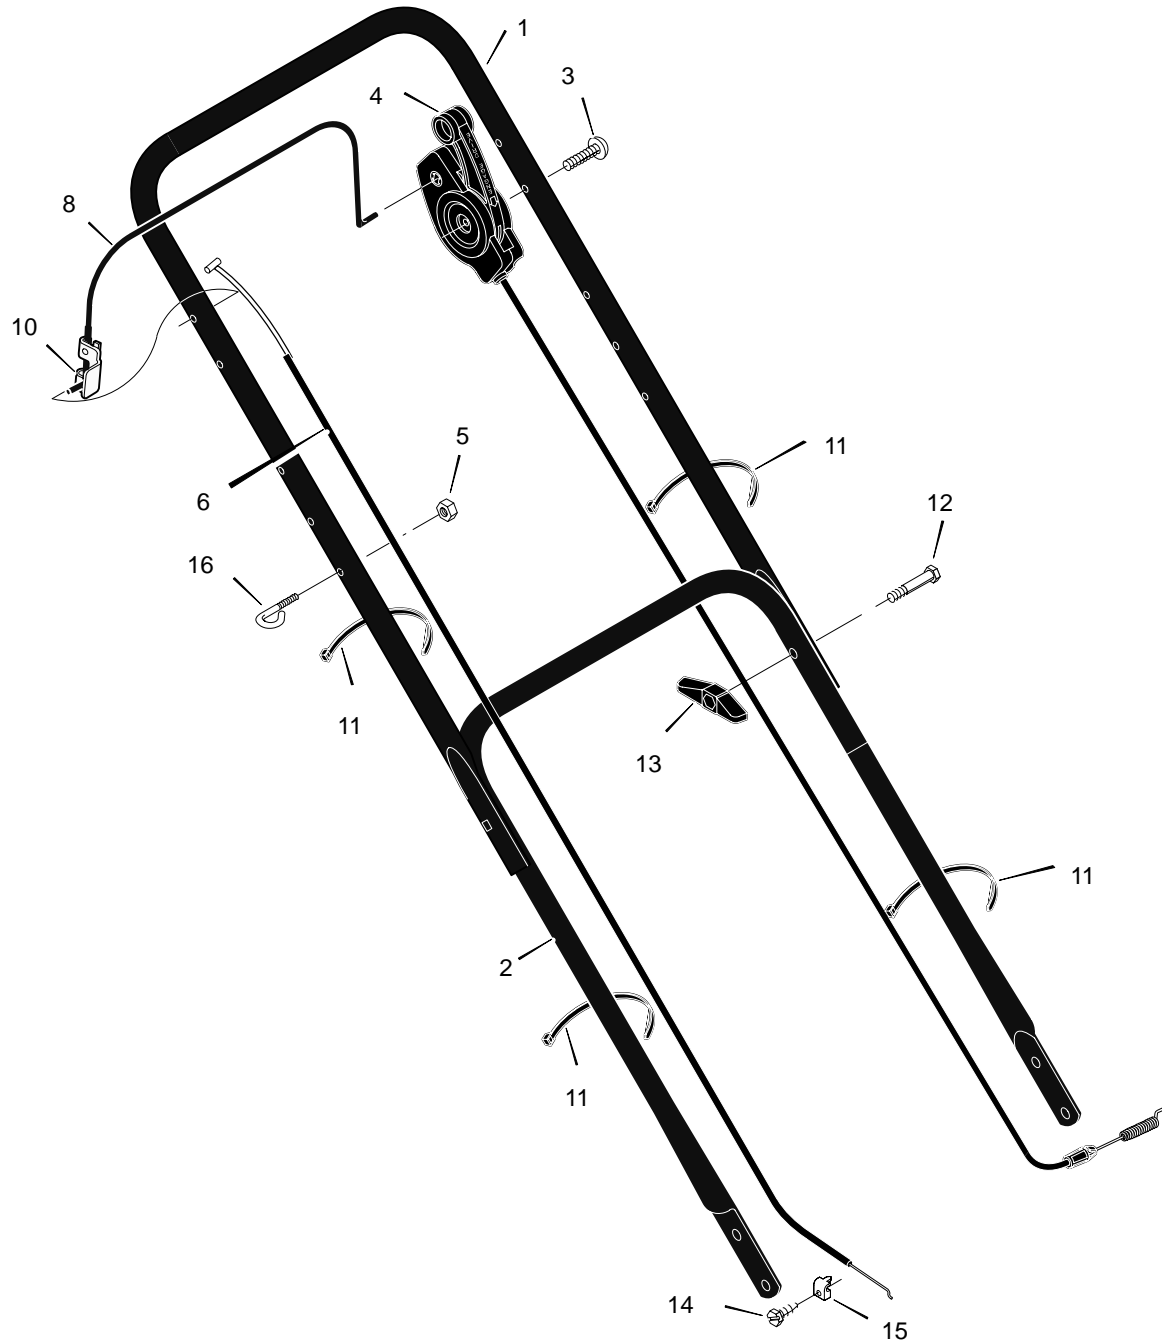

MODEL 22605x50B

REPAIR PARTS

| | | | | | |
|----|-----------------------------|--------|----|------------------------------|------------|
| 1 | Engine * | ----- | 13 | Washer | 17x124 |
| 2 | Housing | 776049 | 14 | Bolt, Hex | 1x153 |
| 3 | Height Adjuster, Left Rear | 672641 | 15 | Blade | 672735E701 |
| 4 | Knob | 71495 | 16 | Adapter, Blade | 672503 |
| 5 | Wheel and Tire, Rear | 71132 | 17 | Height Adjuster, Right Front | 672642 |
| 6 | Locknut, Flange | 15x84 | 18 | Height Adjuster, Right Rear | 672640 |
| 7 | Bolt, Carriage | 2x81 | 19 | Guard, Rear | 672738 |
| 9 | Bolt, Engine | 25x11 | 20 | Screw | 26x245 |
| 10 | Nut | 15x68 | 21 | Deflector, Chute | 672721 |
| 11 | Height Adjuster, Left Front | 672643 | 22 | Push-On Cap | 28x42 |
| 12 | Washer, Belleville | 17x137 | | | |

MODEL 22605x50B

REPAIR PARTS

| | | | | | | | | |
|---|-----------------------|------------|----|---------------------|------------|----|-----------------|-------|
| 1 | Handle, Upper (Black) | 672666E724 | 5 | Locknut | 15x116 | 11 | Fastener, Cable | 71372 |
| 2 | Handle, Lower (Black) | 71137E724 | 6 | Cable, Stop | 672561 | 12 | Bolt | 2x77 |
| 3 | Screw | 26x286 | 8 | Lever, Stop | 672571E700 | 13 | Knob | 71294 |
| 4 | Control, Drive | 672581 | 10 | Bracket, Stop Lever | 43628 BC | 16 | Guide, Rope | 71530 |