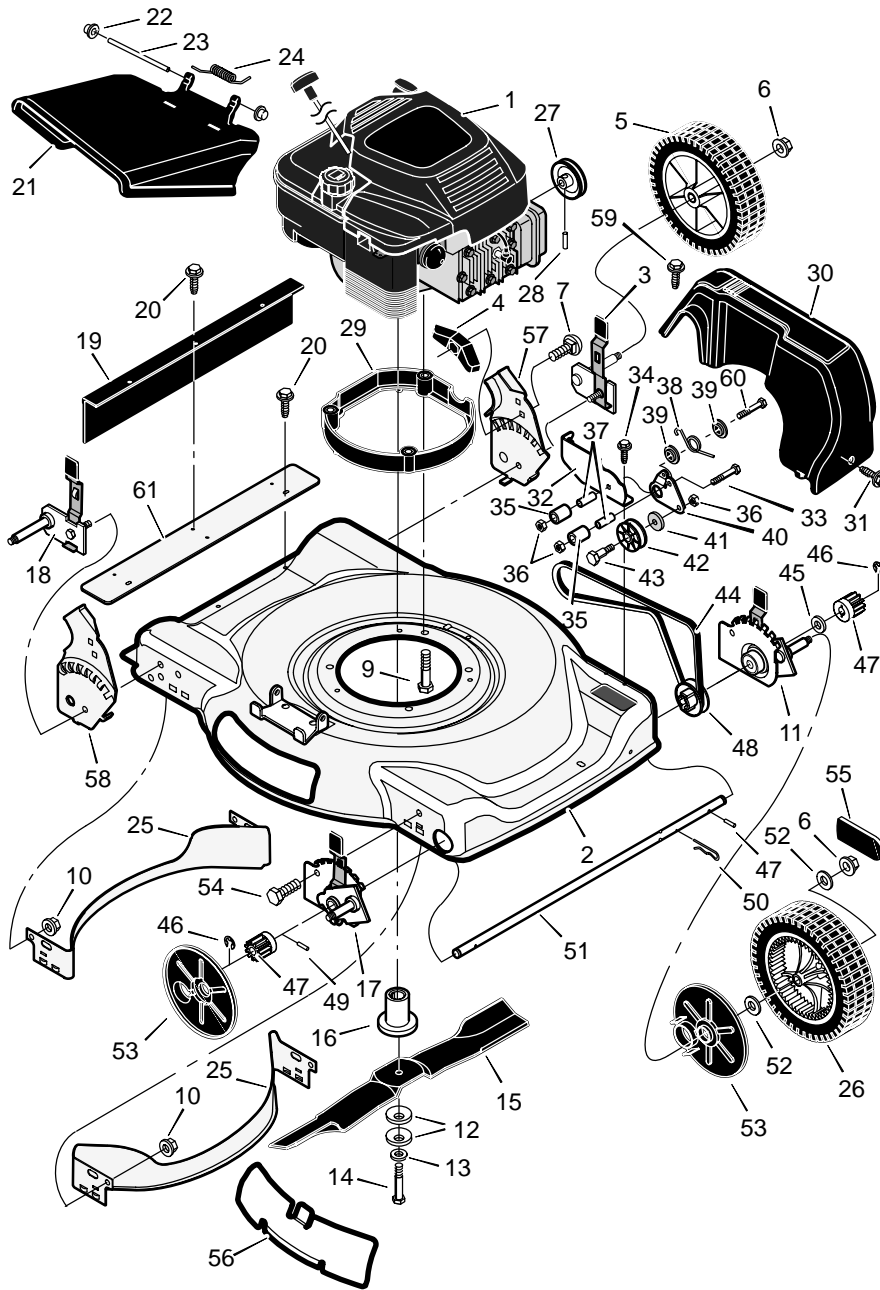

MODEL 22605x50B

REPAIR PARTS

| | | | | | |
|----|-----------------------------|--------|----|------------------------------|------------|
| 1 | Engine * | ----- | 13 | Washer | 17x124 |
| 2 | Housing | 776049 | 14 | Bolt, Hex | 1x153 |
| 3 | Height Adjuster, Left Rear | 672641 | 15 | Blade | 672735E701 |
| 4 | Knob | 71495 | 16 | Adapter, Blade | 672503 |
| 5 | Wheel and Tire, Rear | 71132 | 17 | Height Adjuster, Right Front | 672642 |
| 6 | Locknut, Flange | 15x84 | 18 | Height Adjuster, Right Rear | 672640 |
| 7 | Bolt, Carriage | 2x81 | 19 | Guard, Rear | 672738 |
| 9 | Bolt, Engine | 25x11 | 20 | Screw | 26x245 |
| 10 | Nut | 15x68 | 21 | Deflector, Chute | 672721 |
| 11 | Height Adjuster, Left Front | 672643 | 22 | Push-On Cap | 28x42 |
| 12 | Washer, Belleville | 17x137 | | | |

MODEL 22605x50B

REPAIR PARTS

| | | | | | | | | |
|---|-----------------------|------------|----|---------------------|------------|----|-----------------|-------|
| 1 | Handle, Upper (Black) | 672666E724 | 5 | Locknut | 15x116 | 11 | Fastener, Cable | 71372 |
| 2 | Handle, Lower (Black) | 71137E724 | 6 | Cable, Stop | 672561 | 12 | Bolt | 2x77 |
| 3 | Screw | 26x286 | 8 | Lever, Stop | 672571E700 | 13 | Knob | 71294 |
| 4 | Control, Drive | 672581 | 10 | Bracket, Stop Lever | 43628 BC | 16 | Guide, Rope | 71530 |