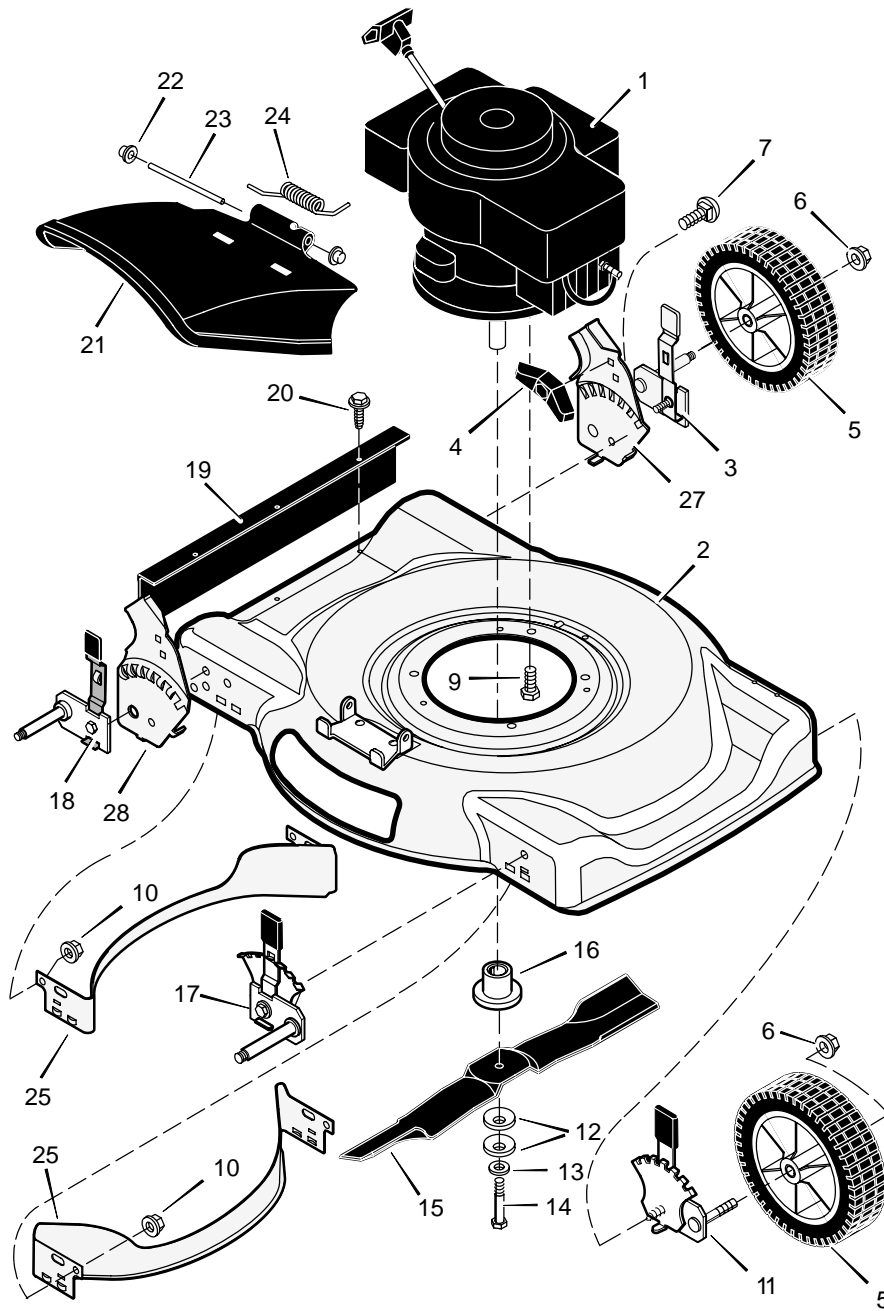

MODEL 22415x14A

REPAIR PARTS

KEY NO.	DESCRIPTION	PART NO.
1	Engine *	_____
2	Housing	776022
3	Height Adjuster, Left Rear	672641
4	Knob	71495
5	Wheel & Tire	672060
6	Locknut, Flange	15x54
7	Bolt, Carriage	2x81
9	Bolt, Engine	25x6
10	Nut	15x84
11	Height Adjuster, Left Front	672601
12	Washer, Belleville	17x137
13	Washer	17x124
14	Bolt, Hex	1x142
15	Blade	672735E701

KEY NO.	DESCRIPTION	PART NO.
16	Adapter, Blade	71056
17	Height Adjuster, Right Front	672600
18	Height Adjuster, Right Rear	672640
19	Guard, Rear	672738
20	Screw	26x245
21	Deflector, Rear	672421
22	Push-on-Cap	28x42
23	Pin, Pivot	215x11 Z
24	Spring	166x5
25	Baffle	672744E701
27	Bracket, Left Handle	672335E700
28	Bracket, Right Handle	672334E700
--	Instruction Book	F-000503L

MODEL 22415x14A

REPAIR PARTS

KEY NO.	DESCRIPTION	PART NO.	KEY NO.	DESCRIPTION	PART NO.
1	Handle, Upper (Black)	71581E701	12	Guide, Rope	71530
2	Handle, Lower (Black)	71137E701	13	Lever, Engine Stop	43653E700
3	Bolt	2x77	14	Bracket, Stop Lever	43628 BC
4	Knob, Plastic	71294	15	Fastener, Bable	71372
7	Locknut	15x116	16	Cable, Engine Stop	672840