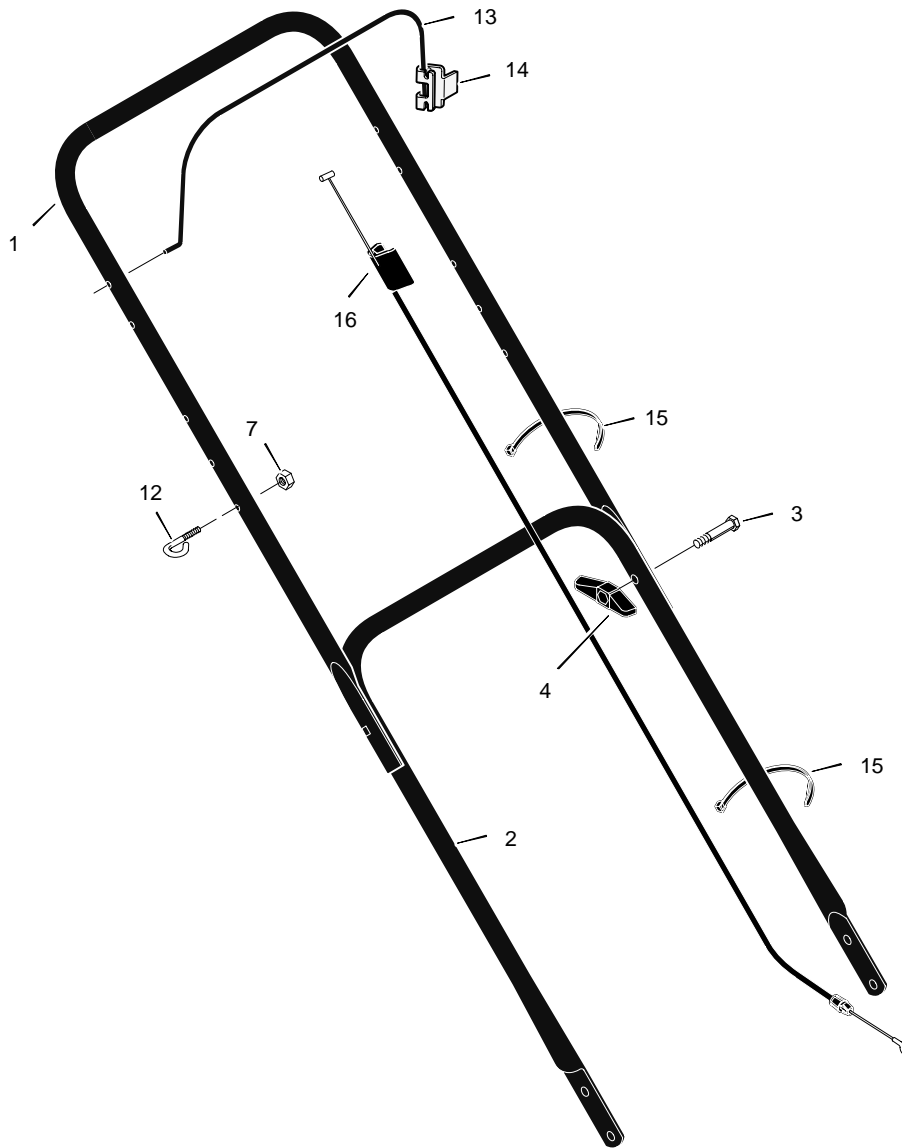

MODEL 22415x14A

REPAIR PARTS

KEY NO.	DESCRIPTION	PART NO.
1	Engine *	_____
2	Housing	776022
3	Height Adjuster, Left Rear	672641
4	Knob	71495
5	Wheel & Tire	672060
6	Locknut, Flange	15x54
7	Bolt, Carriage	2x81
9	Bolt, Engine	25x6
10	Nut	15x84
11	Height Adjuster, Left Front	672601
12	Washer, Belleville	17x137
13	Washer	17x124
14	Bolt, Hex	1x142
15	Blade	672735E701

KEY NO.	DESCRIPTION	PART NO.
16	Adapter, Blade	71056
17	Height Adjuster, Right Front	672600
18	Height Adjuster, Right Rear	672640
19	Guard, Rear	672738
20	Screw	26x245
21	Deflector, Rear	672421
22	Push-on-Cap	28x42
23	Pin, Pivot	215x11 Z
24	Spring	166x5
25	Baffle	672744E701
27	Bracket, Left Handle	672335E700
28	Bracket, Right Handle	672334E700
--	Instruction Book	F-000503L

MODEL 22415x14A

REPAIR PARTS

KEY NO.	DESCRIPTION	PART NO.	KEY NO.	DESCRIPTION	PART NO.
1	Handle, Upper (Black)	71581E701	12	Guide, Rope	71530
2	Handle, Lower (Black)	71137E701	13	Lever, Engine Stop	43653E700
3	Bolt	2x77	14	Bracket, Stop Lever	43628 BC
4	Knob, Plastic	71294	15	Fastener, Bable	71372
7	Locknut	15x116	16	Cable, Engine Stop	672840