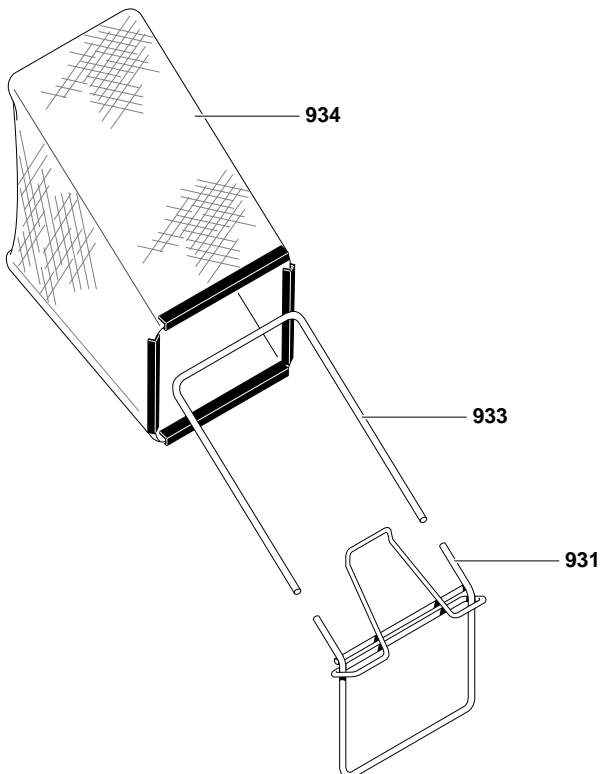

KEY#	PART#	DESCRIPTION
931	672293	ASSY, BAG FRAME
933	71592	FRAME, CATCHER BAG TOP
934	672575	BAG,CATCHER

326165B