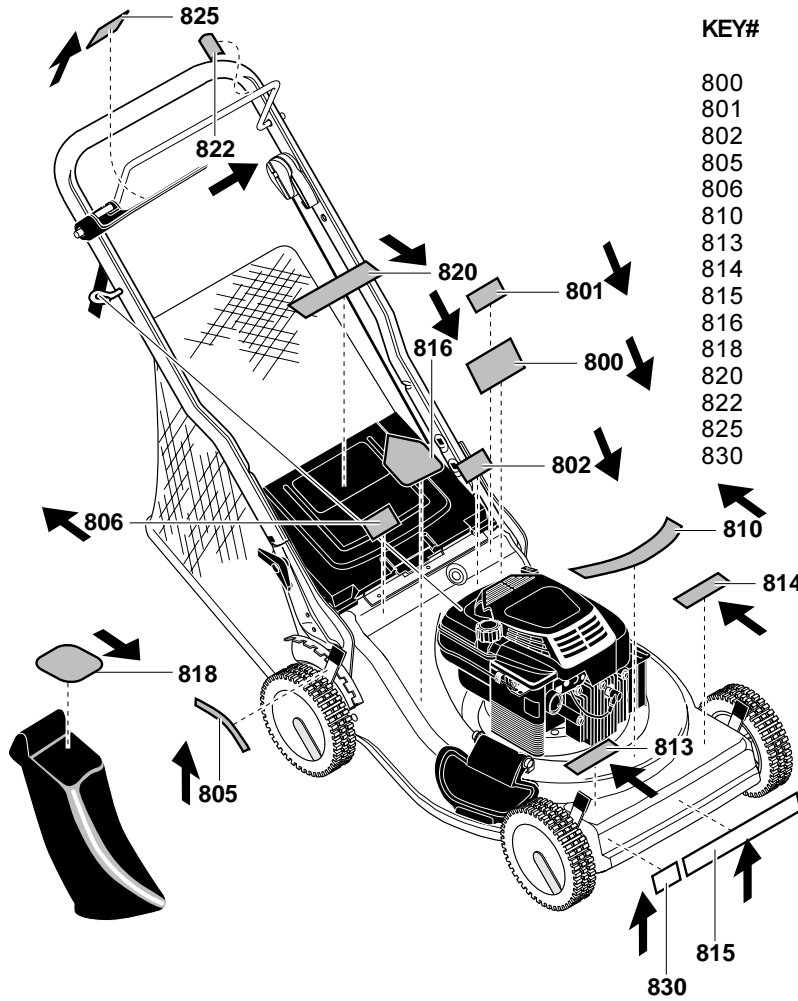

REF. LEVER ONLY
ON LEVER HEIGHT
ADJUST UNITS

REF.
FRAME ASSY.

REF. BELT ONLY
ON SELF-PROPELLED
UNITS

REF. SPACER ON REAR
DRIVE W/REVERSIBLE
BLADE UNITS,
SEE DRIVE ASSY.

KEY#	PART#	DESCRIPTION
10	-	SEE ENGINE MANUAL
12	47792	SCREW, 3/8-16X1.00
14	785341	WOODRUFF KEY
50	71877	BLADE, 21
51	671058	ADAPTER, BLADE 21"
53	710210	WASHER, 39IDX2.25ODX.12 BELLVIL
54	710207	WASHER, FLAT.406X.812X.06
55	710163	SCREW, 3/8-24X1.50 HHC
80-20	672266	BRACKET, HANDLE RH
80-30	672267	BRACKET, HANDLE LH
80-35	710277	SCREW, 5/16-18X.63
80-36	710204	NUT, 5/16-18 HEXWDFLLKWHIZ
80-40	672276	QUADRANT, HEIGHT ADJ
600	43640	DEFLECTOR, REAR
601	710271	SCREW, 10-16X.50
610	71409	DOOR, REAR 21
611	71410	SPACER, RR DOOR
612	710273	SCREW, 10-16X.50
613	672282Z	ROD, PIVOT RR DOOR
614	710285	CAP, PUSH ON
615	340823	SPRING, TORSION

NOTE

KEY# 480 & 490 SNAP TOGETHER

KEY#	PART#	DESCRIPTION
480	672530	CABLE STOP
490	672539	T-CABLE
491	323035	SCREW, 1/4-20X2.00
494	12425	CLAMP, THROTTLE
495	710275	SCREW, 10-32X.62 SLWAHTAP
500	672545	CABLE, DRIVE
501	710269	SCREW #10-16X.75
510	671372	TIE, BLACK CABLE
700	672286-846	HANDLE, 21"
711	710175	BOLT, 5/16-18X2.00
712	671294	KNOB, WING 5/16-18
720	672429-860	LEVER, STOP ENGINE WIRE
721	643628	BRACKET, STOP LEVER
730	671566	LEVER, DRIVE CONTROL
731	710491	WASHER, NYLON
732	710285	CAP, PUSH ON
740	672510	GUIDE, ROPE
741	710203	NUT, 1/4-20

MODEL 21875X66A

REPAIR PARTS

KEY#	PART#	DESCRIPTION
800	-	NOT A SERVICEABLE PART
801	-	NOT USED ON THIS UNIT
802	318010	DECAL,TUV
805	340820	DECAL,HEIGHT ADJ.
806	-	NOT USED ON THIS UNIT
810	711128	DECAL,"NAMEPLATE"
813	710069	DECAL,"POWER PROP"
814	-	NOT USED ON THIS UNIT
815	-	NOT USED ON THIS UNIT
816	402701	DECAL, CAUTION DECK RH
818	-	NOT USED ON THIS UNIT
820	710764	DECAL, CAUTION EXPORT
822	339481	DECAL, STOP LEVER
825	336279	DECAL, DRIVE LEVER
830	-	NOT USED ON THIS UNIT