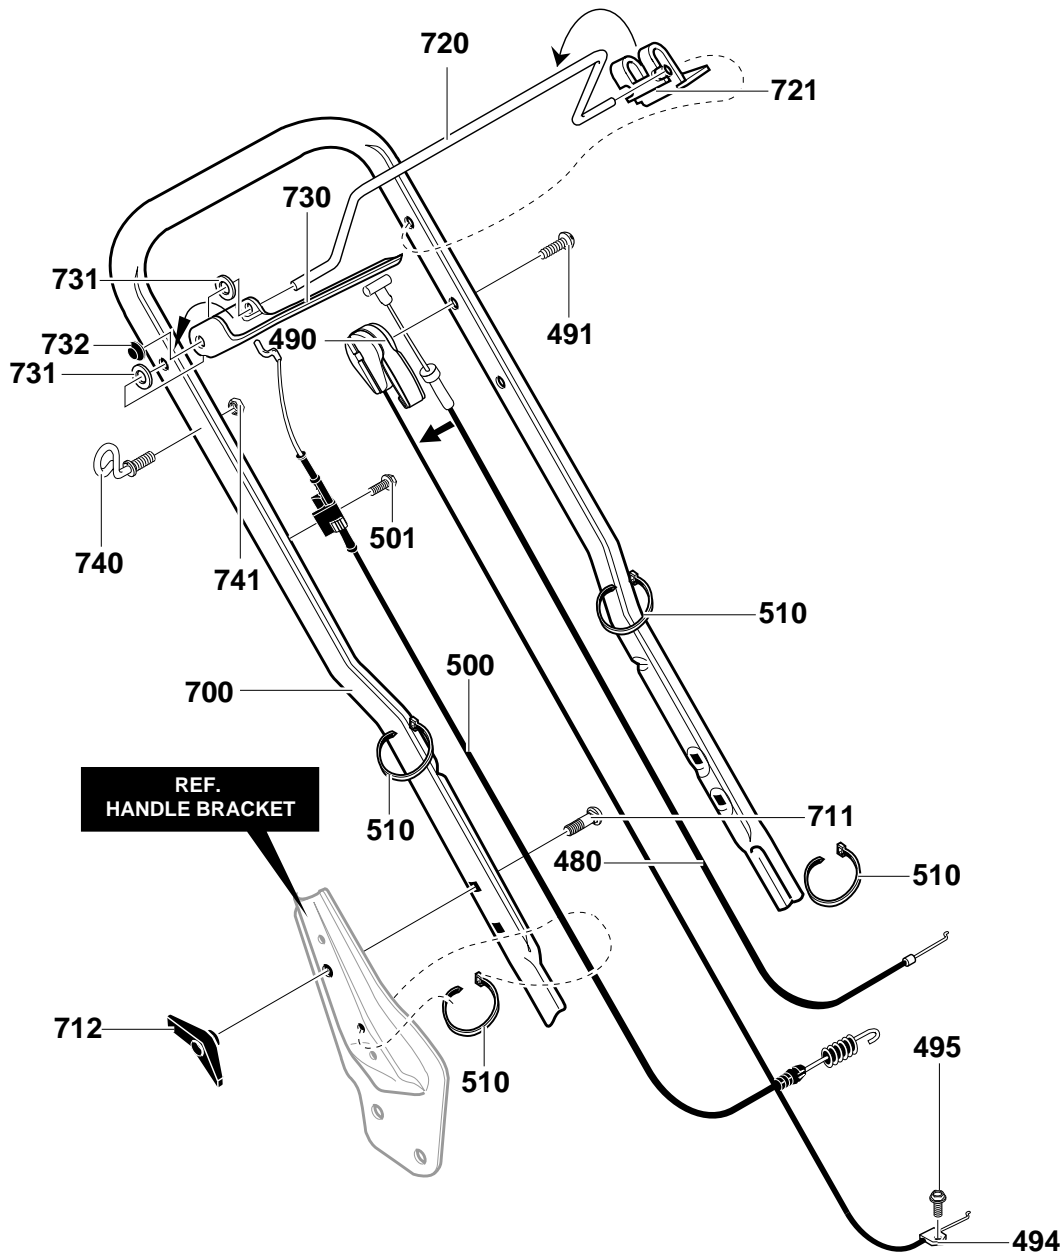

REF. LEVER ONLY
ON LEVER HEIGHT
ADJUST UNITS

REF.
FRAME ASSY.

REF. BELT ONLY
ON SELF-PROPELLED
UNITS

REF. SPACER ON REAR
DRIVE W/REVERSIBLE
BLADE UNITS,
SEE DRIVE ASSY.

KEY#	PART#	DESCRIPTION
10	-	SEE ENGINE MANUAL
12	47792	SCREW, 3/8-16X1.00
14	785341	WOODRUFF KEY
50	71877	BLADE, 21
51	671058	ADAPTER, BLADE 21"
53	710210	WASHER, 39IDX2.25ODX.12 BELLVIL
54	710207	WASHER, FLAT.406X.812X.06
55	710163	SCREW, 3/8-24X1.50 HHC
80-20	672266	BRACKET, HANDLE RH
80-30	672267	BRACKET, HANDLE LH
80-35	710277	SCREW, 5/16-18X.63
80-36	710204	NUT, 5/16-18 HEXWDFLLKWHIZ
80-40	672276	QUADRANT, HEIGHT ADJ
600	43640	DEFLECTOR, REAR
601	710271	SCREW, 10-16X.50
610	71409	DOOR, REAR 21
611	71410	SPACER, RR DOOR
612	710273	SCREW, 10-16X.50
613	672282Z	ROD, PIVOT RR DOOR
614	710285	CAP, PUSH ON
615	340823	SPRING, TORSION

NOTE

KEY# 480 & 490 SNAP TOGETHER

KEY#	PART#	DESCRIPTION
480	672530	CABLE STOP
490	672539	T-CABLE
491	323035	SCREW, 1/4-20X2.00
494	12425	CLAMP, THROTTLE
495	710275	SCREW, 10-32X.62 SLWAHTAP
500	672545	CABLE, DRIVE
501	710269	SCREW #10-16X.75
510	671372	TIE, BLACK CABLE
700	672286-846	HANDLE, 21"
711	710175	BOLT, 5/16-18X2.00
712	671294	KNOB, WING 5/16-18
720	672429-860	LEVER, STOP ENGINE WIRE
721	643628	BRACKET, STOP LEVER
730	671566	LEVER, DRIVE CONTROL
731	710491	WASHER, NYLON
732	710285	CAP, PUSH ON
740	672510	GUIDE, ROPE
741	710203	NUT, 1/4-20