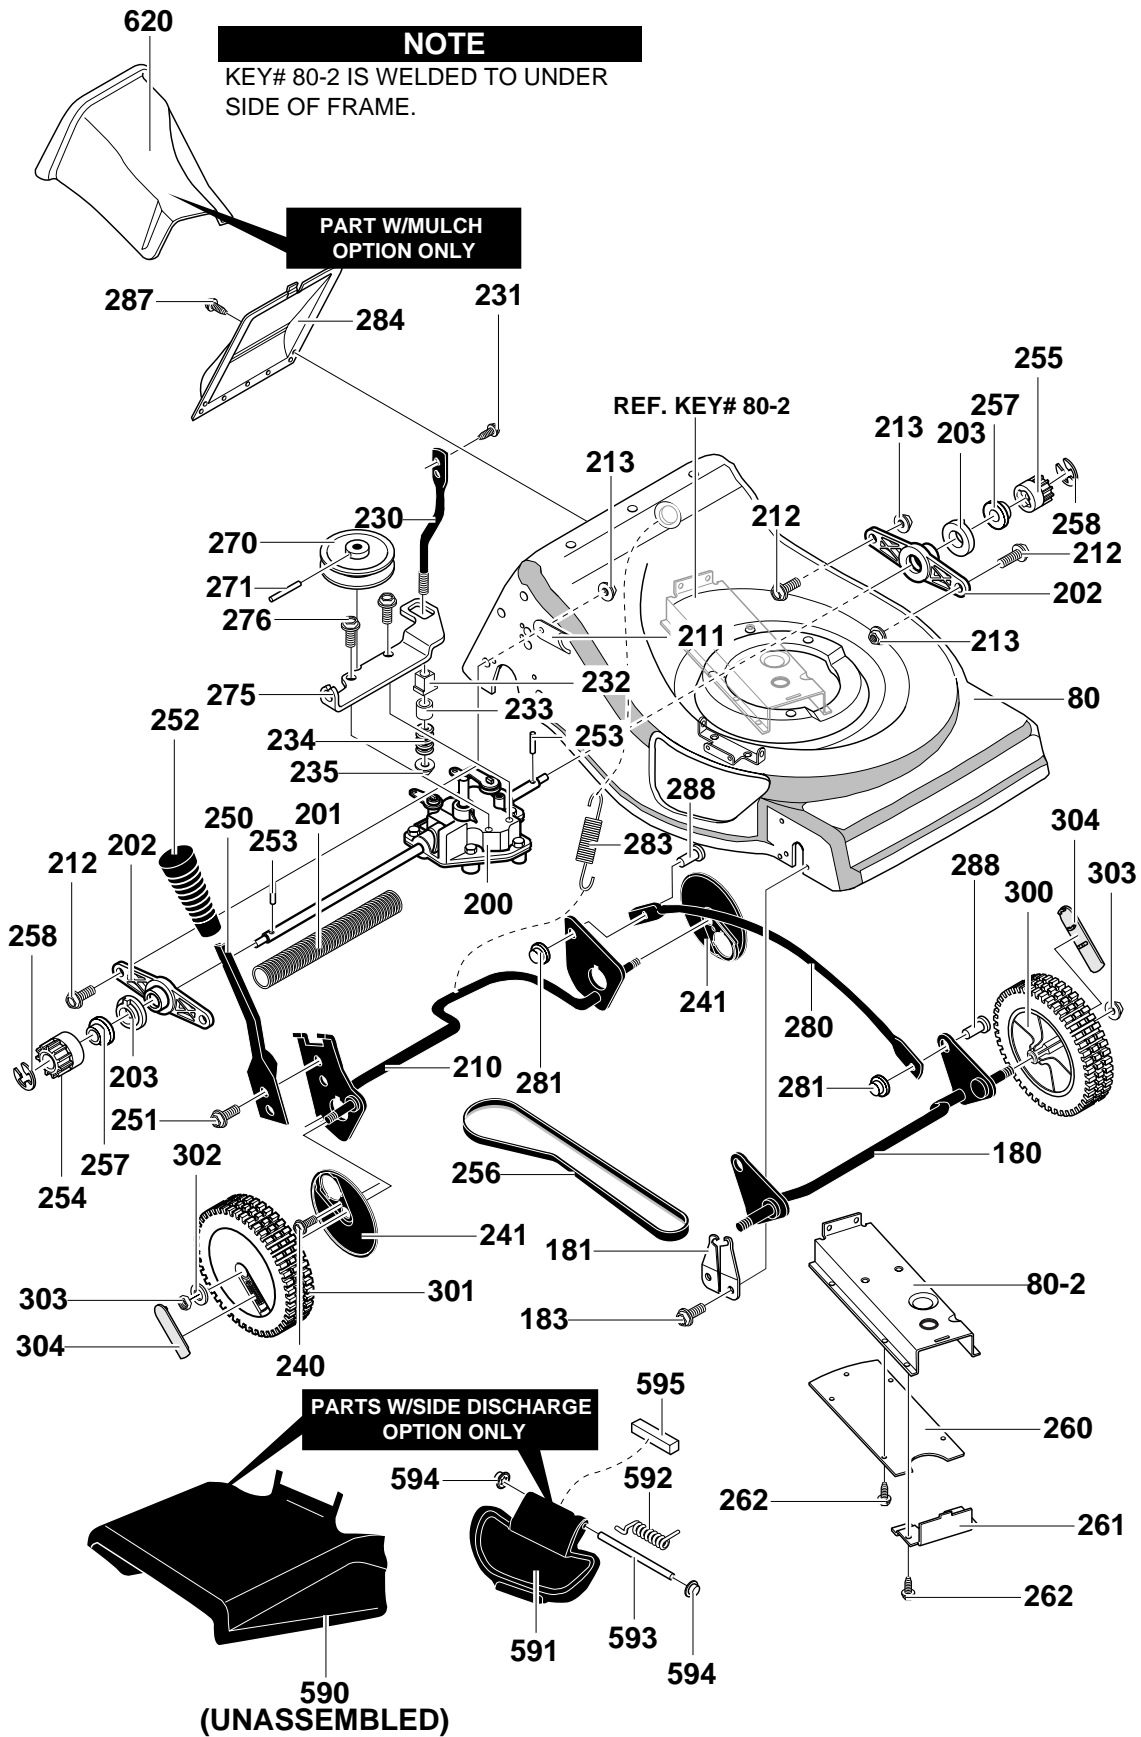

REF. LEVER ONLY
ON LEVER HEIGHT
ADJUST UNITS

REF.
FRAME ASSY.

REF. BELT ONLY
ON SELF-PROPELLED
UNITS

REF. SPACER ON REAR
DRIVE W/REVERSIBLE
BLADE UNITS,
SEE DRIVE ASSY.

KEY#	PART#	DESCRIPTION
10	-	SEE ENGINE MANUAL
12	47792	SCREW, 3/8-16X1.00
14	785341	WOODRUFF KEY
50	71877	BLADE, 21
51	671058	ADAPTER, BLADE 21"
53	710210	WASHER, 39IDX2.25ODX.12 BELLVIL
54	710207	WASHER, FLAT.406X.812X.06
55	710163	SCREW, 3/8-24X1.50 HHC
80-20	672266	BRACKET, HANDLE RH
80-30	672267	BRACKET, HANDLE LH
80-35	710277	SCREW, 5/16-18X.63
80-36	710204	NUT, 5/16-18 HEXWDFLLKWHIZ
80-40	672276	QUADRANT, HEIGHT ADJ
600	43640	DEFLECTOR, REAR
601	710271	SCREW, 10-16X.50
610	71409	DOOR, REAR 21
611	71410	SPACER, RR DOOR
612	710273	SCREW, 10-16X.50
613	672282Z	ROD, PIVOT RR DOOR
614	710285	CAP, PUSH ON
615	340823	SPRING, TORSION

NOTE

KEY# 480 & 490 SNAP TOGETHER

KEY#	PART#	DESCRIPTION
480	672530	CABLE STOP
490	672539	T-CABLE
491	323035	SCREW, 1/4-20X2.00
494	12425	CLAMP, THROTTLE
495	710275	SCREW, 10-32X.62 SLWAHTAP
500	672545	CABLE, DRIVE
501	710269	SCREW #10-16X.75
510	671372	TIE, BLACK CABLE
700	672286-846	HANDLE, 21"
711	710175	BOLT, 5/16-18X2.00
712	671294	KNOB, WING 5/16-18
720	672429-860	LEVER, STOP ENGINE WIRE
721	643628	BRACKET, STOP LEVER
730	671566	LEVER, DRIVE CONTROL
731	710491	WASHER, NYLON
732	710285	CAP, PUSH ON
740	672510	GUIDE, ROPE
741	710203	NUT, 1/4-20