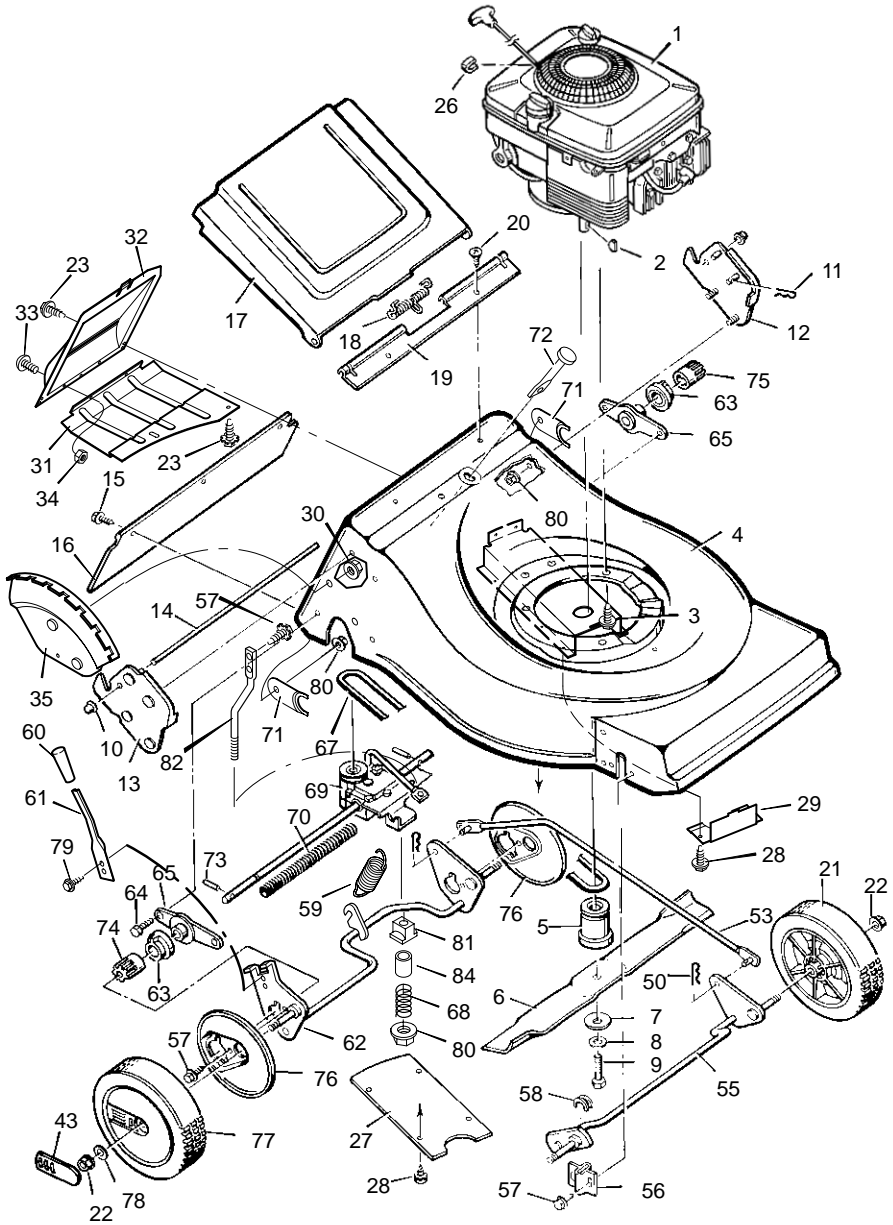

MODEL 21755x64A

MODEL 21755x64A

KEY NO.	DESCRIPTION	PART NO.	KEY NO.	DESCRIPTION	PART NO.
1	Engine ‡	----	43	Hub Cap - Optional	43615
2	Key, Woodruff	20062	50	Pin, Hair	31x9
3	Bolt, Engine	25x6	53	Link, Lifter	43721E701
4	Housing	70146	55	Crossbar, Front	71152E701
5	Adapter, Blade	71058	56	Clip, Retainer	71167
6	Blade	71877E701	57	Screw	26x221
7	Washer, Belleville	17x137	58	Bushing	43731
8	Washer	17x124	59	Spring, Extension	165x97
9	Bolt	1x142	60	Grip, Height Adjuster	71297
10	Push On Cap	28x42	61	Lever, Height Adjuster	71293
11	Pin, Hair	31x10	62	Crossbar, Rear	71572
12	Handle Bracket, Left	71097E701	63	Bearing, Lifter	43788
13	Handle Bracket, Right	71096E701	64	Bolt, Hex	1x91
14	Rod, Door Pivot	215x14Z	65	Support, Axle	71411
15	Screw	26x245	67	Belt, Drive	37x64
16	Deflector, Rear	43640	68	Spring	164x27
17	Door, Rear	71517	69	Transmission T/M .50	71549
18	Spring, Torsion	166x33	70	Shield, Axle	43649
19	Spacer, Door	71410	71	Retainer, Bearing	71482Z
20	Screw	26x259	72	Support, Lifter Spring	71576
21	Wheel, Front - White	43618	73	Pin, Drive	43629
22	Nut	15x84	74	Pinion, Right	71286
23	Screw	26x214	75	Pinion, Left	71287
26	Stop, Rope	42189	76	Cover, Dust	43616
27	Cover, Belt	43770E701	77	Wheel, Drive - White	43617
28	Screw	26x259	78	Washer, Thrust	17x169
29	Cover, Front Belt	71239E701	79	Screw	26x263
30	Nut, Hex Flange	15x79	80	Locknut	15x88
31	Cover, Lower	71245E701	81	Bushing	71480
32	Cover, Rear	71246E701	82	Support, Spring	71481Z
33	Screw	4x21	84	Spacer	43844
34	Nut	15x102	--	Book, Instruction	F-96539
35	Bracket, Index	71575			

‡ Parts are available from a Authorized Engine Service Center. See "Engines, Gasoline" or "Gasoline Engines" in the yellow pages of the telephone directory.