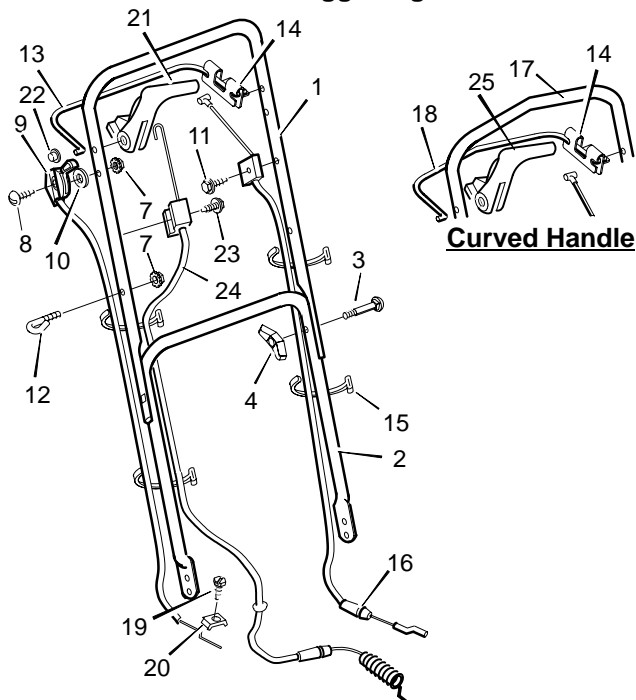

MODEL 21755x64A

Handle For Briggs Engine

KEY NO.	DESCRIPTION	PART NO.	KEY NO.	DESCRIPTION	PART NO.
1	Handle, Upper - Straight (Black)	71581E701	14	Bracket, Stop Lever	43628 BC
--	Handle, Upper - Straight (Gray)	71581E724	15	Fastener, Cable	71372
2	Handle, Lower (Black)	71137E701	16	Engine Stop Cable	71563
--	Handle, Lower (Gray)	71137E724	17	Handle, Upper - Curved (Black)	71580E701
3	Bolt	2x77	--	Handle, Upper - Curved (Gray)	71580E724
4	Knob, Plastic	71294	18	Stop Lever - Curved	43791
7	Locknut	15x116	19	Screw	26x268
8	Screw	3x144	20	Clamp	42294
9	Throttle Control	71559	21	Lever, Drive - Straight	43722
10	Washer	17x188	22	Push On Cap	28x48
11	Screw	26x220	23	Screw	26x256
12	Guide, Rope	43956	24	Cable, Drive	71638
13	Stop Lever - Straight	43651E700	25	Lever, Drive - Curved	43723