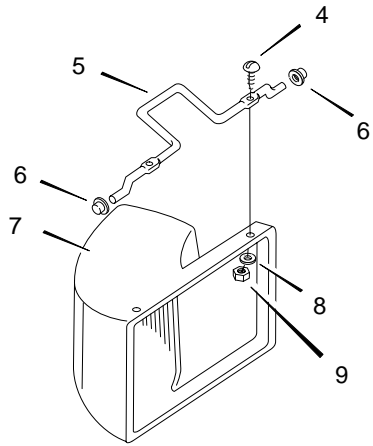

MODEL 21755x64A

KEY NO.	DESCRIPTION	PART NO.
1	Support, Bag	71592
2	Frame Assembly	43666
3	Bag, Cloth	71589
4	Screw	4x21
5	Frame Assembly	43755Z
6	Push On Cap	28x39
7	Side Discharge Attachment – Optional +	43754
8	Washer	17x173
9	Nut	15x102

+ Model 24072A Side Discharge Attachment. This optional accessory gives you the option of discharging the grass to the side.