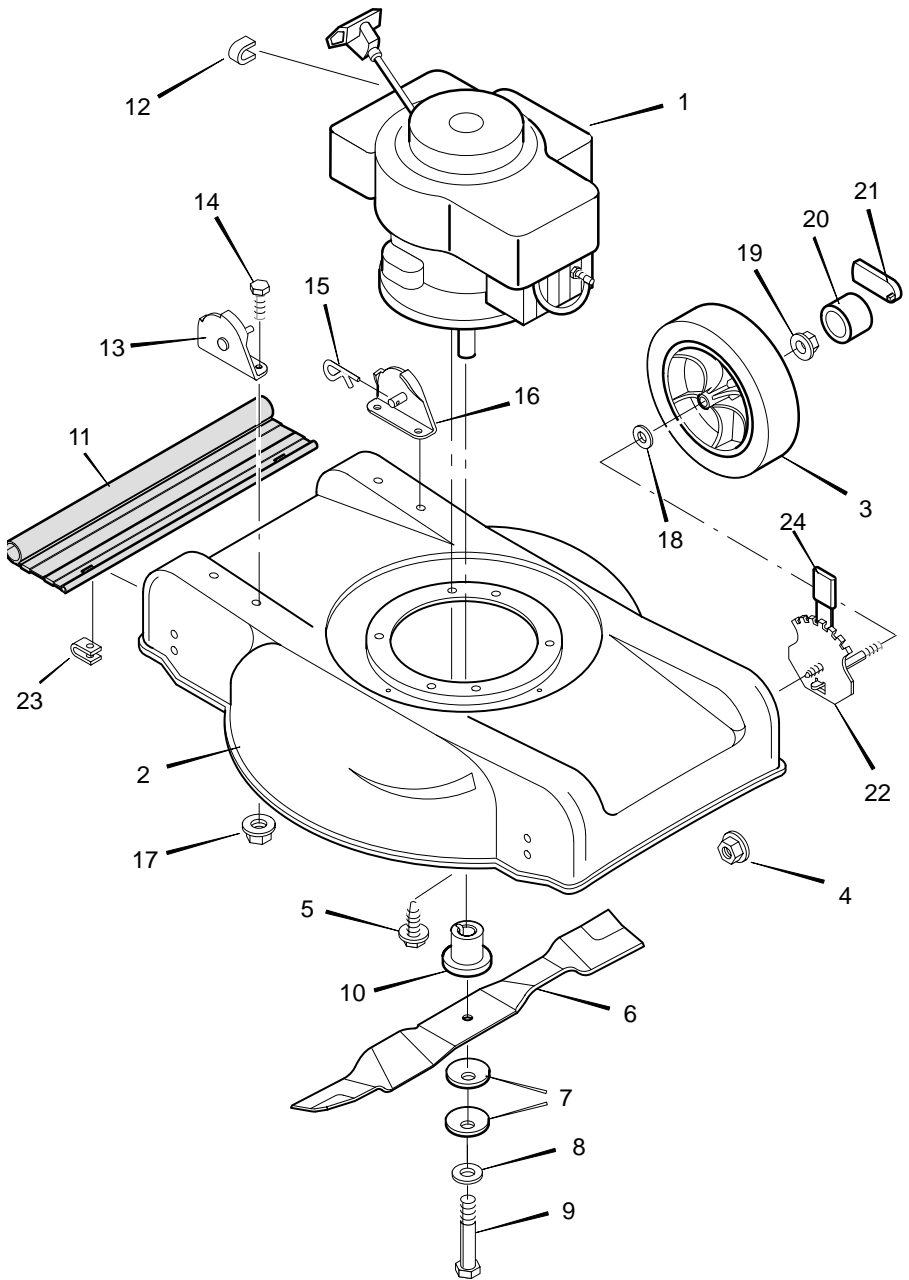

MODEL 20805x19C

MODEL 20805x19C

KEY NO.	DESCRIPTION	PART NO.
1	Engine ‡	_____
2	Housing, For Folding Handle	70137
3	Wheel and Tire #	_____
4	Locknut, Flange	15x68
5	Bolt, Engine	25x6
6	Blade	71548E701
7	Washer, Belleville	17x137
8	Washer	17x124
9	Bolt, Hex	1x142
10	Adapter, Blade	71059
11	Deflector, Rear	71352
12	Stop, Rope	42189
13	Bracket, Right Handle	42712E701
14	Bolt	1x38
15	Pin, Hair	31x10
16	Bracket, Left Handle	42713E701
17	Nut	15x82
18	Washer	20x3
19	Locknut, Flange	15x84
20	Hub Cap – Optional	20107
21	Hub Cap – Optional (For Ball Bearing Wheels)	43847
—	Hub Cap – Optional (For Plastic Wheels)	43615
22	Adjuster, Height	401025
23	Retainer	42743
24	Grip	43394
—	Book, Instruction	F-96533

‡ Parts are available from a Authorized Engine Service Center. See “Engines, Gasoline” or “Gasoline Engines” in the yellow pages of the telephone directory.

See the “Wheel And Tire Parts List” page.

MODEL 20805x19C

Handle For Briggs Engine

KEY NO.	DESCRIPTION	PART NO.
1	Handle, Upper	71359E701
2	Handle, Lower	71345E701
3	Bolt	2x77
4	Knob, Plastic	71294
7	Locknut	15x116
8	Screw	3x144
9	Throttle Control	71180
10	Washer	17x188
11	Screw	26x220
12	Guide, Rope	43956
13	Engine Stop Lever	71149
14	Bracket, Stop Lever	43628 BC
15	Fastener, Cable	71372
16	Engine Stop Cable	43828
19	Screw	26x268
20	Clamp	42294

D

H

WHEEL SIZE & TYPE	A	B	C	D	E	F	G	H
6-inch Plastic, White	---	---	42174	---	---	---	---	---
7-inch Plastic, White	---	71148	20270	42172	---	---	---	---
7-inch Plastic, Gray	---	71596	71597	---	---	---	---	---
8-inch Plastic, White	20104	---	20271	42173	20105	43618	---	---
8-inch Plastic, Gray	71598	---	---	71599	71600	71132	---	---
8-inch Metal, White	43273	---	43414	---	43274	---	---	---
8-inch Ball Bearings, White	---	---	---	---	---	43724	---	---
8-inch Ball Bearings, Gray	---	---	---	---	---	71134	---	---
14-inch Spoke	---	---	---	---	---	---	42666	---
16-inch Spoke	---	---	---	---	---	---	70106	70119