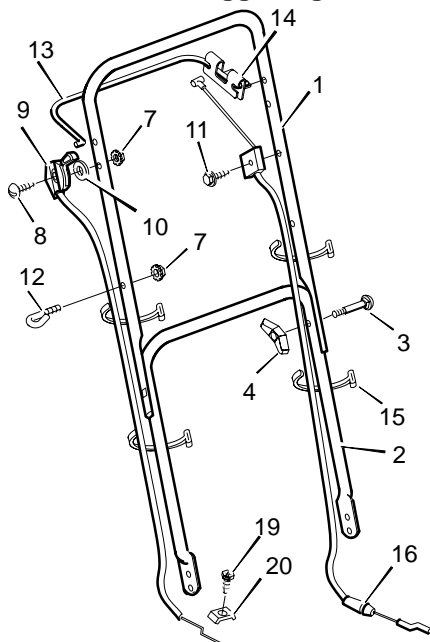

MODEL 20805x19C

MODEL 20805x19C

KEY NO.	DESCRIPTION	PART NO.
1	Engine ‡	_____
2	Housing, For Folding Handle	70137
3	Wheel and Tire #	_____
4	Locknut, Flange	15x68
5	Bolt, Engine	25x6
6	Blade	71548E701
7	Washer, Belleville	17x137
8	Washer	17x124
9	Bolt, Hex	1x142
10	Adapter, Blade	71059
11	Deflector, Rear	71352
12	Stop, Rope	42189
13	Bracket, Right Handle	42712E701
14	Bolt	1x38
15	Pin, Hair	31x10
16	Bracket, Left Handle	42713E701
17	Nut	15x82
18	Washer	20x3
19	Locknut, Flange	15x84
20	Hub Cap – Optional	20107
21	Hub Cap – Optional (For Ball Bearing Wheels)	43847
—	Hub Cap – Optional (For Plastic Wheels)	43615
22	Adjuster, Height	401025
23	Retainer	42743
24	Grip	43394
—	Book, Instruction	F-96533

Handle For Briggs Engine

KEY NO.	DESCRIPTION	PART NO.
1	Handle, Upper	71359E701
2	Handle, Lower	71345E701
3	Bolt	2x77
4	Knob, Plastic	71294
7	Locknut	15x116
8	Screw	3x144
9	Throttle Control	71180
10	Washer	17x188
11	Screw	26x220
12	Guide, Rope	43956
13	Engine Stop Lever	71149
14	Bracket, Stop Lever	43628 BC
15	Fastener, Cable	71372
16	Engine Stop Cable	43828
19	Screw	26x268
20	Clamp	42294

MODEL 20805x19C

LOOK AT THE ILLUSTRATIONS. SELECT THE WHEEL AND TIRE YOU WANT AND ORDER FROM THE FOLLOWING CHART.

A

E

B

F

C

G

D

H

WHEEL SIZE & TYPE	A	B	C	D	E	F	G	H
6-inch Plastic, White	---	---	42174	---	---	---	---	---
7-inch Plastic, White	---	71148	20270	42172	---	---	---	---
7-inch Plastic, Gray	---	71596	71597	---	---	---	---	---
8-inch Plastic, White	20104	---	20271	42173	20105	43618	---	---
8-inch Plastic, Gray	71598	---	---	71599	71600	71132	---	---
8-inch Metal, White	43273	---	43414	---	43274	---	---	---
8-inch Ball Bearings, White	---	---	---	---	---	43724	---	---
8-inch Ball Bearings, Gray	---	---	---	---	---	71134	---	---
14-inch Spoke	---	---	---	---	---	---	42666	---
16-inch Spoke	---	---	---	---	---	---	70106	70119