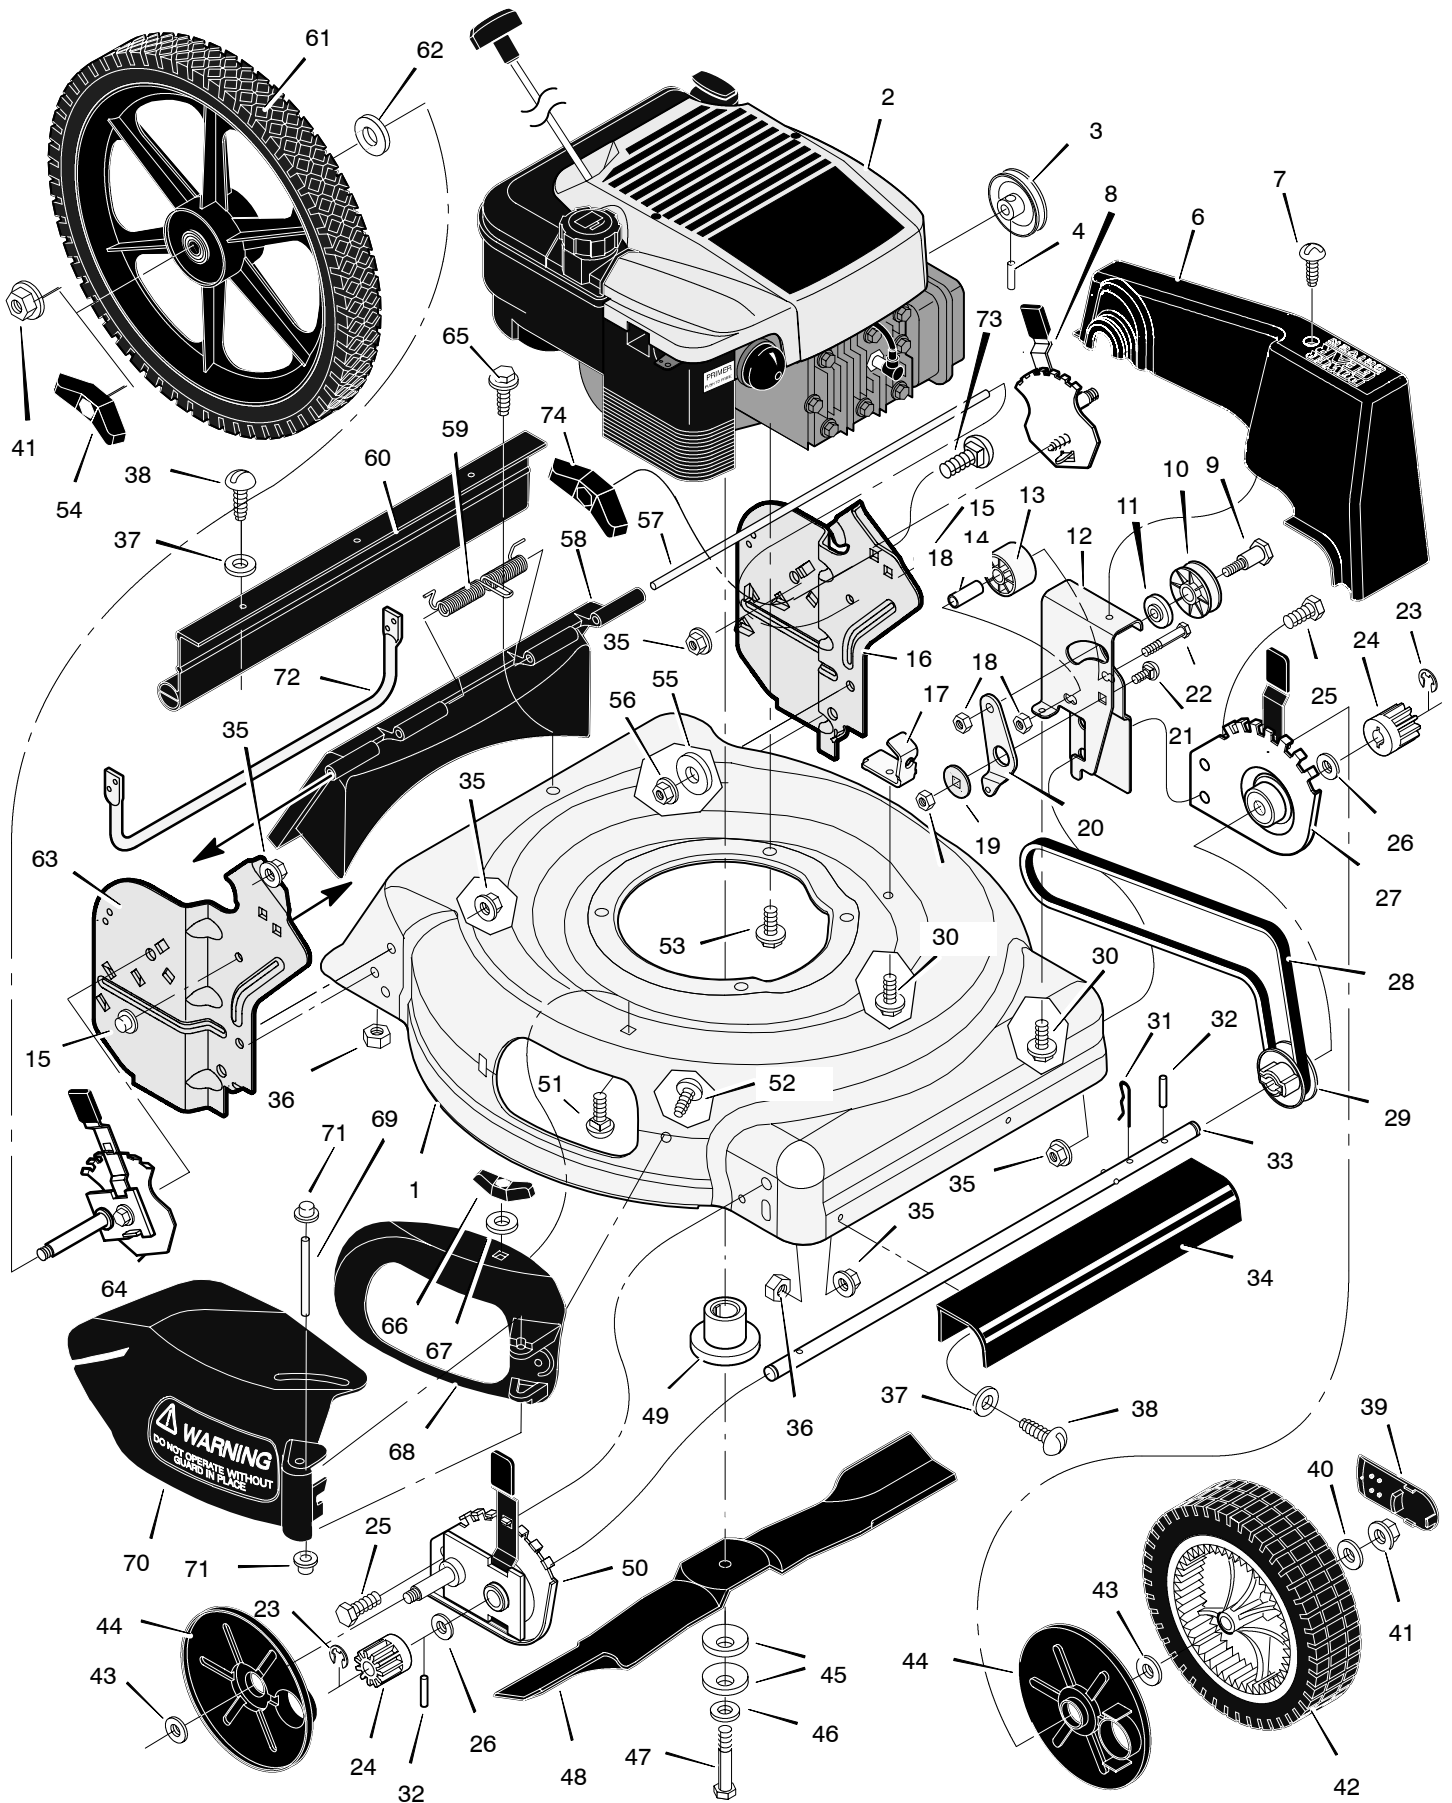

MODEL 20745x194C

REPAIR PARTS

MODEL 20745x194C

REPAIR PARTS

KEY NO.	DESCRIPTION	PART NO.	KEY NO.	DESCRIPTION	PART NO.
1	Housing	776157	39	Hub Cap - Optional	672122
2	Engine *	-----	40	Washer	17x169
3	Pulley, Engine	71434	41	Nut, Flange	15x84
4	Pin, Spring	32x64	42	Wheel, Drive	71133
6	Cover, Belt (Black)	671928	43	Washer	17x120
7	Screw	26x279	44	Cover, Dust	71780
8	Adjuster, Left Rear Height	672607	45	Washer, Belleville	17x137
9	Bolt, Shoulder	9x50	46	Washer	17x124
10	Pulley	71779	47	Bolt	1x153
11	Spacer	71788	48	Blade	672763E701
12	Bracket, Idler Support	672772 Z	49	Adapter, Blade	672503
13	Pulley, Idler	71778	50	Adjuster, Right Frt Height	672602
14	Bearing	71793	51	Bolt, Carriage	2x16
15	Nut, Push	28x49	52	Screw	26x221
16	Bracket, Left Handle	1101245E700	53	Bolt, Engine	25x6
17	Bracket, Cable	671934	54	Knob	672449
18	Nut, Hex	15x43	55	Washer	17x146
19	Spacer	71789	56	Nut, Flange	15x88
20	Arm, Idler	671936	57	Rod, Pivot	215x17 Z
21	Bolt, Carriage	2x53	58	Door, Rear (Black)	672610
22	Bolt, Shoulder	1x81	59	Spring	166x44
23	E-Ring	11x16	60	Deflector, Rear	671970
24	Gear, Pinion	71792	61	Wheel, Rear	71841
25	Bolt	1x85	62	Washer	17x91
26	Washer	17x186	63	Bracket, Right Handle	1101244E700
27	Adjuster, Left Frt Height	672603	64	Adjuster, Right Rear Hight	672606
28	Belt	37x99	65	Screw	26x245
29	Pulley, Axle	71791	66	Wingnut	71495
30	Screw	26x263	67	Retainer, Push	28x64
31	Pin, Hair	31x9	68	Bezel (Black)	671926
32	Pin, Spring	43629	69	Pin, Pivot	215x18Z
33	Axle	671931	70	Deflector, Chute (Black)	671927
34	Cover, Axle (Black)	671948	71	Push On Cap	28x42
35	Nut, Flange	15x68	72	Brace	672737E700
36	Nut, Hex	15x102	73	Bolt, Carriage	2x81
37	Washer	17x38	74	Knob	71495
38	Screw	4x21	--	Instruction Book	F-010404L