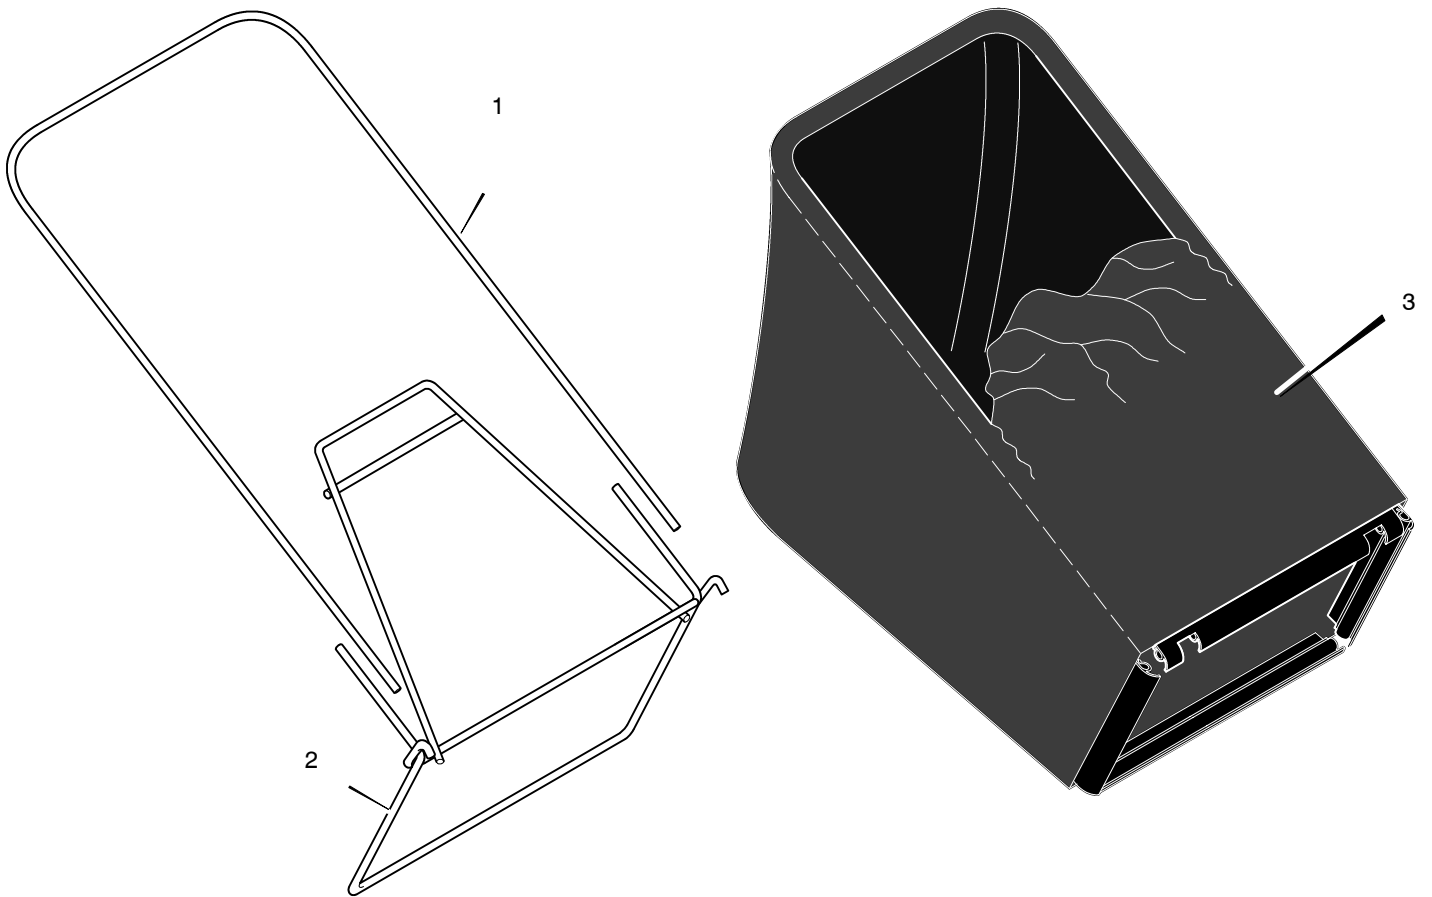

KEY NO.	DESCRIPTION	PART NO.
1	Frame, Top	71592
2	Frame Assembly	672905
3	Bag, Cloth - Black	1101003
--	Complete Service Replacement Kit *	24201

* Order from your nearest Central Parts Distributor.