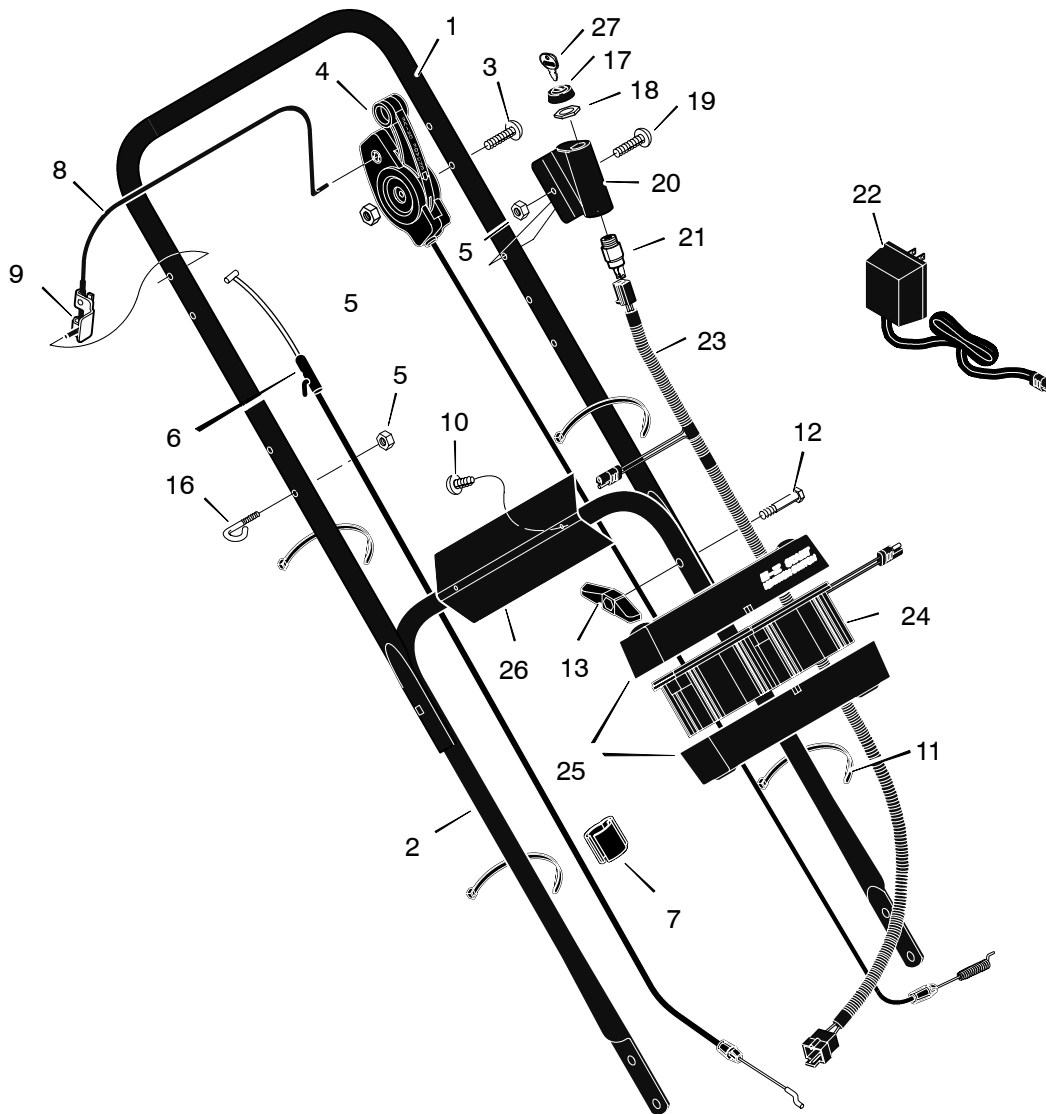

MODEL 20745x194C

REPAIR PARTS

KEY NO.	DESCRIPTION	PART NO.	KEY NO.	DESCRIPTION	PART NO.
1	Handle, Upper (Black)	671918E701	16	Guide, Rope	71530
2	Handle, Lower (Black)	672875E701	17	Cap	91488
3	Bolt	25x14	18	Nut	91489
4	Control, Drive	1101420	19	Bolt	3x136
5	Locknut	15x116	20	Cover, Ignition	671916
6	Cable, Stop	1101367	21	Switch Ignition & Key	776011
7	Fastener, Single Cable	1101352	22	Charger, Battery	671992
8	Lever, Stop	672878E701	23	Harness, Wiring	776012
9	Bracket, Stop Lever	43628 BC	24	Battery	776014
10	Screw	26x220	25	Case, Battery	776013
11	Fastener, Cable	71372	26	Bracket, Battery	671959
12	Bolt	2x77	27	Key, Ignition	672220
13	Knob	71294