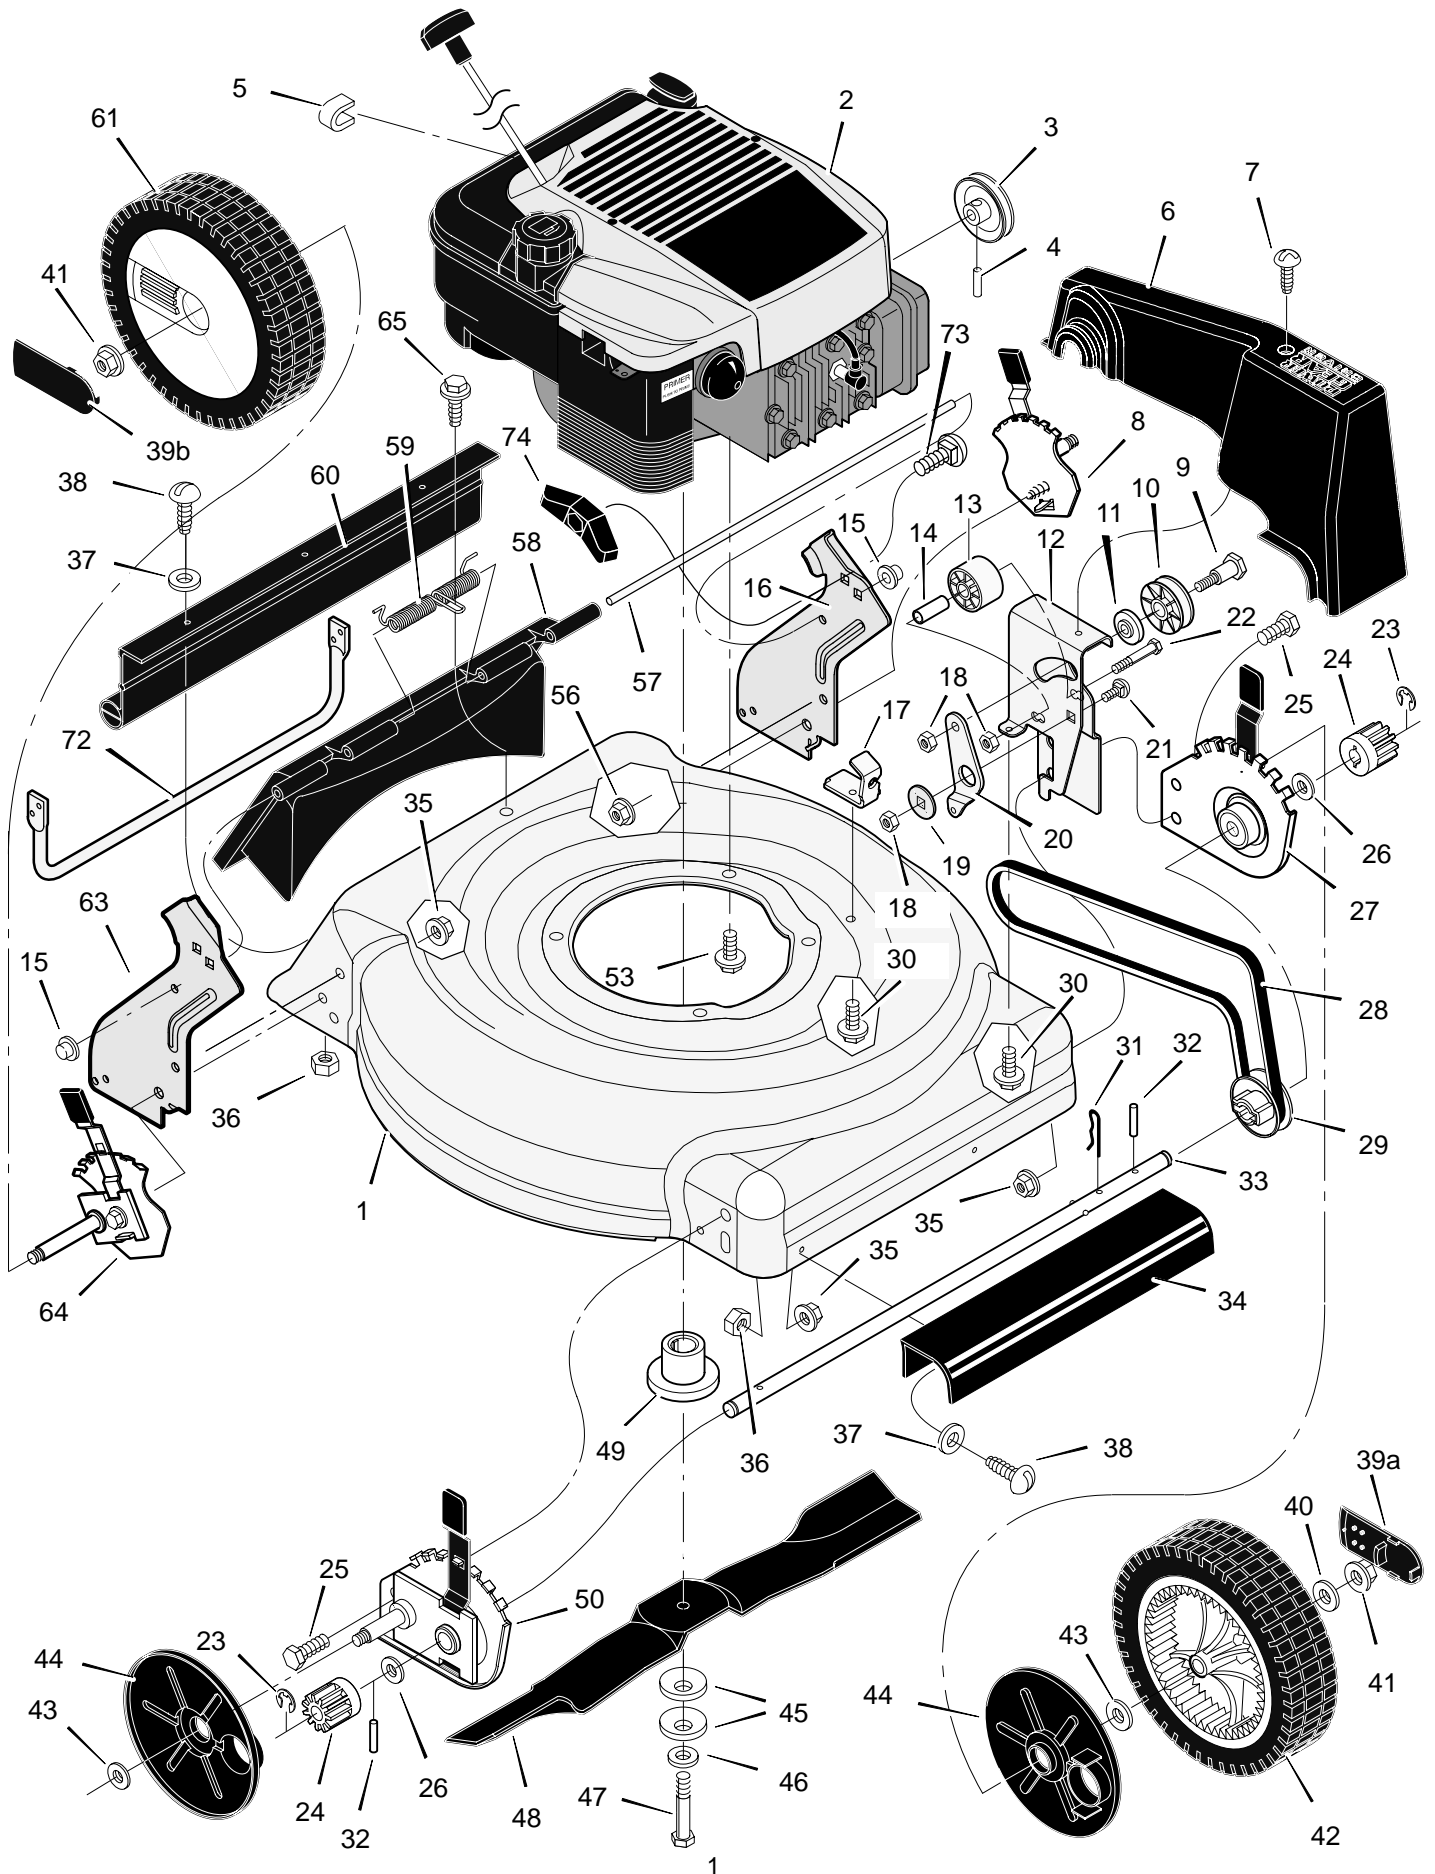

# MODEL 20716x50C

# REPAIR PARTS

# REPAIR PARTS

KEY NO.	DESCRIPTION	PART NO.	KEY NO.	DESCRIPTION	PART NO.
1	Housing	_____	34	Cover, Axle (Gray)	672108
2	Engine *	*	35	Nut, Flange	15x68
3	Pulley, Engine	71434	36	Nut, Hex	15x102
4	Pin, Spring	32x64	37	Washer	17x38
6	Cover, Belt (Gray)	672109	38	Screw	4x21
7	Screw	26x279	39a	Cap, Hub	43847
8	Adjuster, Left Height	672605	39b	Cap, Hub	43615
9	Bolt, Shoulder	9x50	40	Washer	17x169
10	Pulley, V-Idler	71779	41	Nut, Flange	15x84
11	Spacer	71788	42	Wheel, Drive	71133
12	Bracket, Idler Support	672772 Z	43	Washer	17x120
13	Pulley, Idler -Backside	71778	44	Cover, Dust	71780
14	Bearing	71793	45	Washer, Belleville	17x137
15	Nut, Push	28x49	46	Washer	17x124
16	Bracket, Left Handle	1101239E700	47	Bolt	1x153
17	Bracket, Cable	671934	48	Blade	672763E701
18	Nut, Hex	15x43	49	Adapter, Blade	672503
19	Spacer	71789	50	Adjuster, Right Frt. Height	672602
20	Arm, Idler	671936 Z	53	Bolt, Engine	25x6
21	Bolt, Carriage	2x53	56	Nut, Flange	15x88
22	Bolt, Shoulder	1x81	57	Rod, Pivot	215x17 Z
23	E-Ring	11x16	58	Door, Rear (Gray)	672612
24	Gear, Pinion	71792	59	Spring	166x44
25	Bolt	1x85	60	Deflector, Rear	671970
26	Washer	17x186	61	Wheel, Rear	71134
27	Adjuster, Left Frt. Height	672603	63	Bracket, Right Handle	1101238E700
28	Belt	37x84	64	Adjuster, Right Height	672604
29	Pulley, Axle	71791	65	Screw	26x245
30	Screw	26x263	72	Guard, Rear	671990
31	Pin, Hair	31x9	73	Bolt, Carriage	2x81
32	Pin, Spring	43629	74	Knob	71495
33	Axle	671931	--	Instruction Book	F-010434L

# REPAIR PARTS

1	Handle, Upper (Gray)	671918E724
2	Handle, Lower (Gray)	672874E724
3	Bolt	25x14
4	Control, Drive	1101420
5	Locknut	15x116
6	Cable, Stop	1101367
7	Fastener, Single Cable	1101352
8	Engine Stop Lever	672878E701
9	Bracket, Stop Lever	43628 BC
11	Fastener, Cable	71372
12	Bolt	2x77
13	Knob	71294
16	Guide, Rope	71530
17	Cap	91488