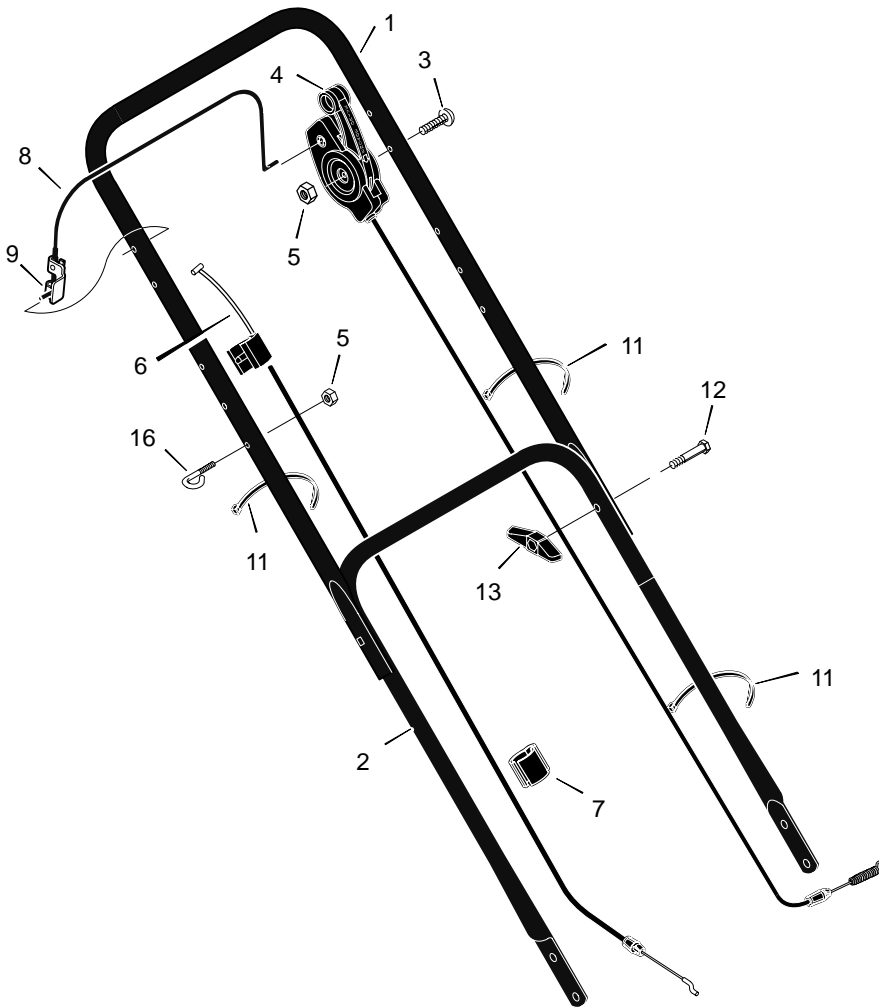

# REPAIR PARTS

# MODEL 20716x50C

# REPAIR PARTS

KEY NO.	DESCRIPTION	PART NO.	KEY NO.	DESCRIPTION	PART NO.
1	Housing	_____	34	Cover, Axle (Gray)	672108
2	Engine *	*	35	Nut, Flange	15x68
3	Pulley, Engine	71434	36	Nut, Hex	15x102
4	Pin, Spring	32x64	37	Washer	17x38
6	Cover, Belt (Gray)	672109	38	Screw	4x21
7	Screw	26x279	39a	Cap, Hub	43847
8	Adjuster, Left Height	672605	39b	Cap, Hub	43615
9	Bolt, Shoulder	9x50	40	Washer	17x169
10	Pulley, V-Idler	71779	41	Nut, Flange	15x84
11	Spacer	71788	42	Wheel, Drive	71133
12	Bracket, Idler Support	672772 Z	43	Washer	17x120
13	Pulley, Idler -Backside	71778	44	Cover, Dust	71780
14	Bearing	71793	45	Washer, Belleville	17x137
15	Nut, Push	28x49	46	Washer	17x124
16	Bracket, Left Handle	1101239E700	47	Bolt	1x153
17	Bracket, Cable	671934	48	Blade	672763E701
18	Nut, Hex	15x43	49	Adapter, Blade	672503
19	Spacer	71789	50	Adjuster, Right Frt. Height	672602
20	Arm, Idler	671936 Z	53	Bolt, Engine	25x6
21	Bolt, Carriage	2x53	56	Nut, Flange	15x88
22	Bolt, Shoulder	1x81	57	Rod, Pivot	215x17 Z
23	E-Ring	11x16	58	Door, Rear (Gray)	672612
24	Gear, Pinion	71792	59	Spring	166x44
25	Bolt	1x85	60	Deflector, Rear	671970
26	Washer	17x186	61	Wheel, Rear	71134
27	Adjuster, Left Frt. Height	672603	63	Bracket, Right Handle	1101238E700
28	Belt	37x84	64	Adjuster, Right Height	672604
29	Pulley, Axle	71791	65	Screw	26x245
30	Screw	26x263	72	Guard, Rear	671990
31	Pin, Hair	31x9	73	Bolt, Carriage	2x81
32	Pin, Spring	43629	74	Knob	71495
33	Axle	671931	--	Instruction Book	F-010434L

# REPAIR PARTS

1	Handle, Upper (Gray)	671918E724
2	Handle, Lower (Gray)	672874E724
3	Bolt	25x14
4	Control, Drive	1101420
5	Locknut	15x116
6	Cable, Stop	1101367
7	Fastener, Single Cable	1101352
8	Engine Stop Lever	672878E701
9	Bracket, Stop Lever	43628 BC
11	Fastener, Cable	71372
12	Bolt	2x77
13	Knob	71294
16	Guide, Rope	71530
17	Cap	91488