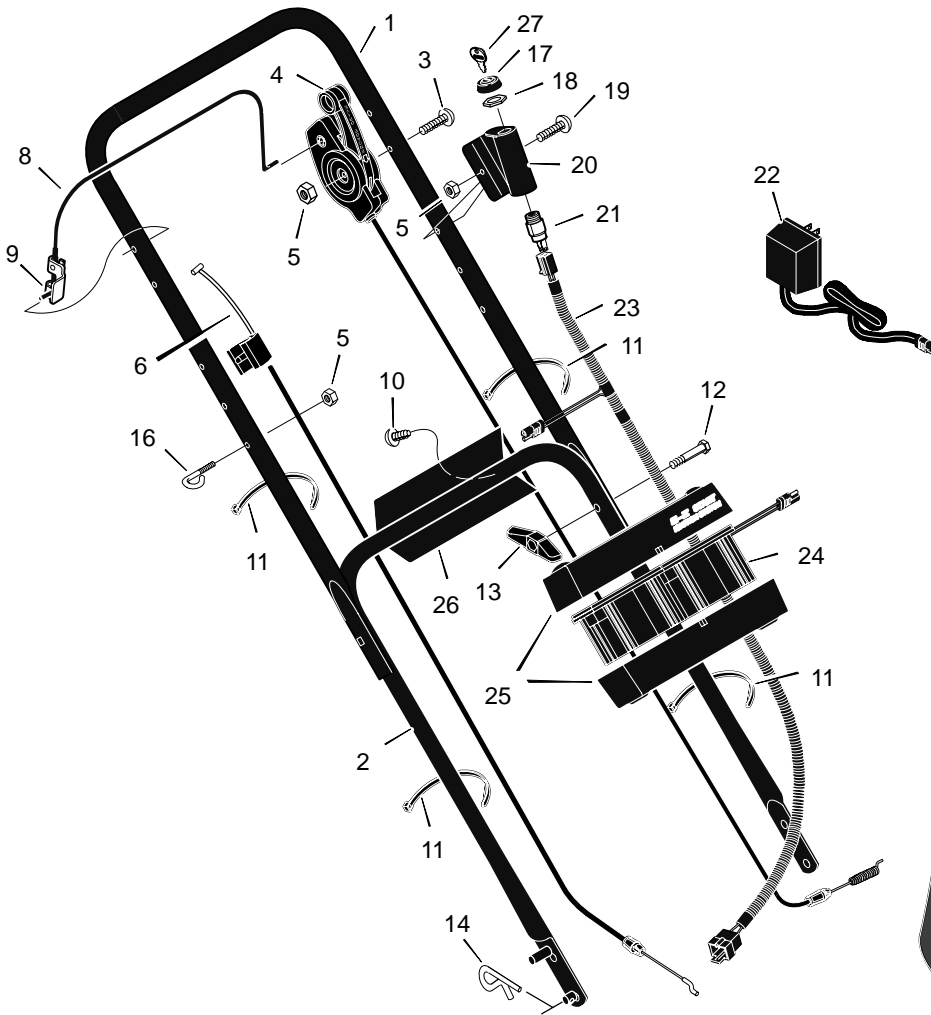

MODEL 20716x50A

REPAIR PARTS

28	Belt	37x99
29	Pulley, Axle	71791
30	Screw	26x263
31	Pin, Hair	31x9
32	Pin, Spring	43629
33	Axle	671931
34	Cover, Axle (Gray)	672108
35	Nut, Flange	15x68
36	Nut, Hex	15x102
37	Washer	17x38
38	Screw	4x21
39	Cap, Hub	672122
40	Washer	17x169
41	Nut, Flange	15x84
42	Wheel, Drive	71133
43	Washer	17x120
44	Cover, Dust	71780
45	Washer, Belleville	17x137
46	Washer	17x124
47	Bolt	1x153
48	Blade	672763E701
49	Adapter, Blade	672503
50	Adjuster, Right Frt. Height	672602
53	Bolt, Engine	25x6
56	Nut, Flange	15x79
57	Rod, Pivot	215x17 Z
58	Door, Rear (Gray)	672612
59	Spring	166x44
60	Deflector, Rear	671970
61	Wheel, Rear	71132
63	Bracket, Right Handle	672868E700
64	Adjuster, Right Height	672604
65	Screw	26x245
72	Guard, Rear	671990
--	Instruction Book	F-000444L

MODEL 20716x50A

REPAIR PARTS

1	Handle, Upper (Gray)	71581E724	13	Knob	71294	23	Harness, Wiring	250x73
2	Handle, Lower (Gray)	1101011E724	14	Pin, Hair	31x10	24	Battery	776014
3	Bolt	26x286	15	Clamp	42294	25	Case, Battery	776013
4	Control, Drive	672872	16	Guide, Rope	71530	26	Bracket, Battery	671959
5	Locknut	15x116	17	Cap	91488	27	Key, Ignition	672220
6	Cable, Stop	672831	18	Nut	91489	28	Frame, Top	71592
8	Engine Stop Lever	672878E701	19	Bolt	3x136	29	Frame Assembly	672614
9	Bracket, Stop Lever	43628 BC	20	Cover, Ignition	671916	30	Bag, Cloth	672110
11	Fastener, Cable	71372	21	Switch Ignition & Key	776011			
12	Bolt	2x77	22	Charger, Battery	671991			