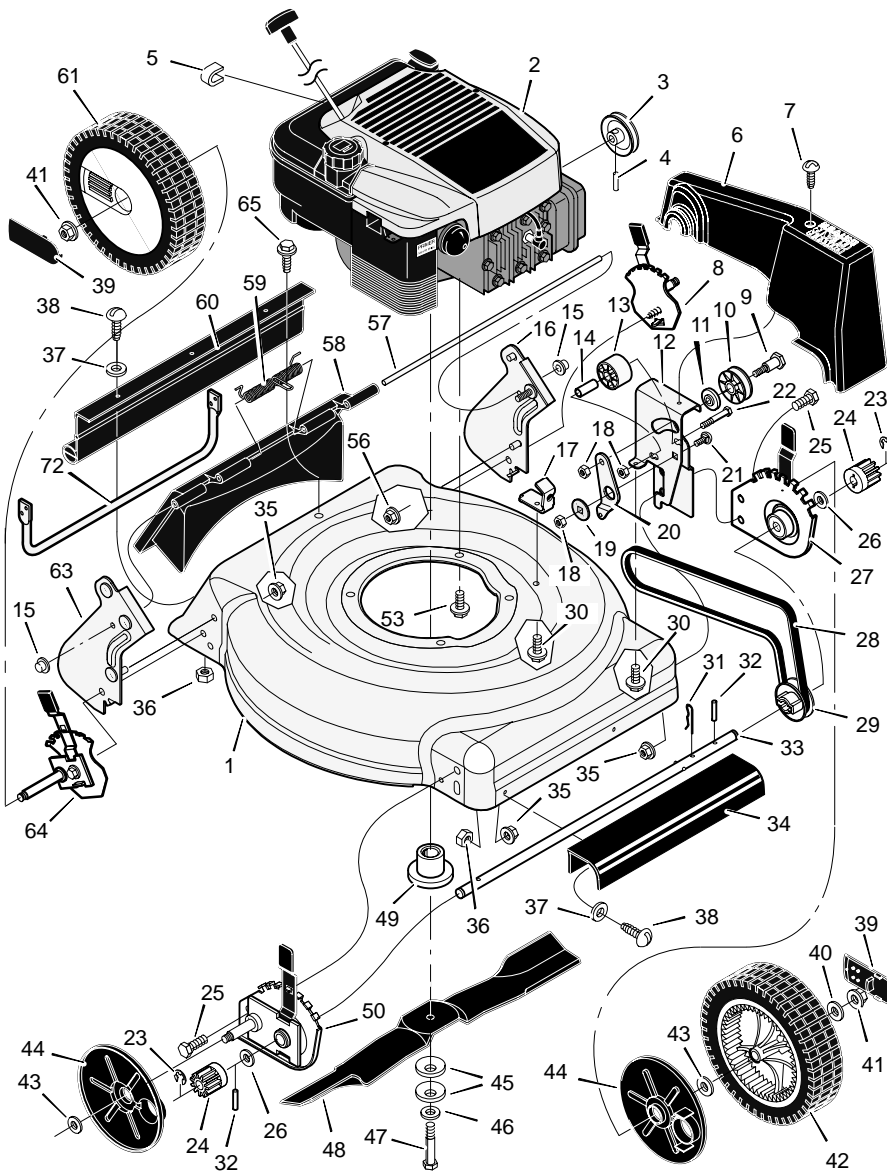

MODEL 20716x50A

REPAIR PARTS

28	Belt	37x99
29	Pulley, Axle	71791
30	Screw	26x263
31	Pin, Hair	31x9
32	Pin, Spring	43629
33	Axle	671931
34	Cover, Axle (Gray)	672108
35	Nut, Flange	15x68
36	Nut, Hex	15x102
37	Washer	17x38
38	Screw	4x21
39	Cap, Hub	672122
40	Washer	17x169
41	Nut, Flange	15x84
42	Wheel, Drive	71133
43	Washer	17x120
44	Cover, Dust	71780
45	Washer, Belleville	17x137
46	Washer	17x124
47	Bolt	1x153
48	Blade	672763E701
49	Adapter, Blade	672503
50	Adjuster, Right Frt. Height	672602
53	Bolt, Engine	25x6
56	Nut, Flange	15x79
57	Rod, Pivot	215x17 Z
58	Door, Rear (Gray)	672612
59	Spring	166x44
60	Deflector, Rear	671970
61	Wheel, Rear	71132
63	Bracket, Right Handle	672868E700
64	Adjuster, Right Height	672604
65	Screw	26x245
72	Guard, Rear	671990
--	Instruction Book	F-000444L

MODEL 20716x50A

REPAIR PARTS

1	Handle, Upper (Gray)	71581E724	13	Knob	71294	23	Harness, Wiring	250x73
2	Handle, Lower (Gray)	1101011E724	14	Pin, Hair	31x10	24	Battery	776014
3	Bolt	26x286	15	Clamp	42294	25	Case, Battery	776013
4	Control, Drive	672872	16	Guide, Rope	71530	26	Bracket, Battery	671959
5	Locknut	15x116	17	Cap	91488	27	Key, Ignition	672220
6	Cable, Stop	672831	18	Nut	91489	28	Frame, Top	71592
8	Engine Stop Lever	672878E701	19	Bolt	3x136	29	Frame Assembly	672614
9	Bracket, Stop Lever	43628 BC	20	Cover, Ignition	671916	30	Bag, Cloth	672110
11	Fastener, Cable	71372	21	Switch Ignition & Key	776011			
12	Bolt	2x77	22	Charger, Battery	671991			